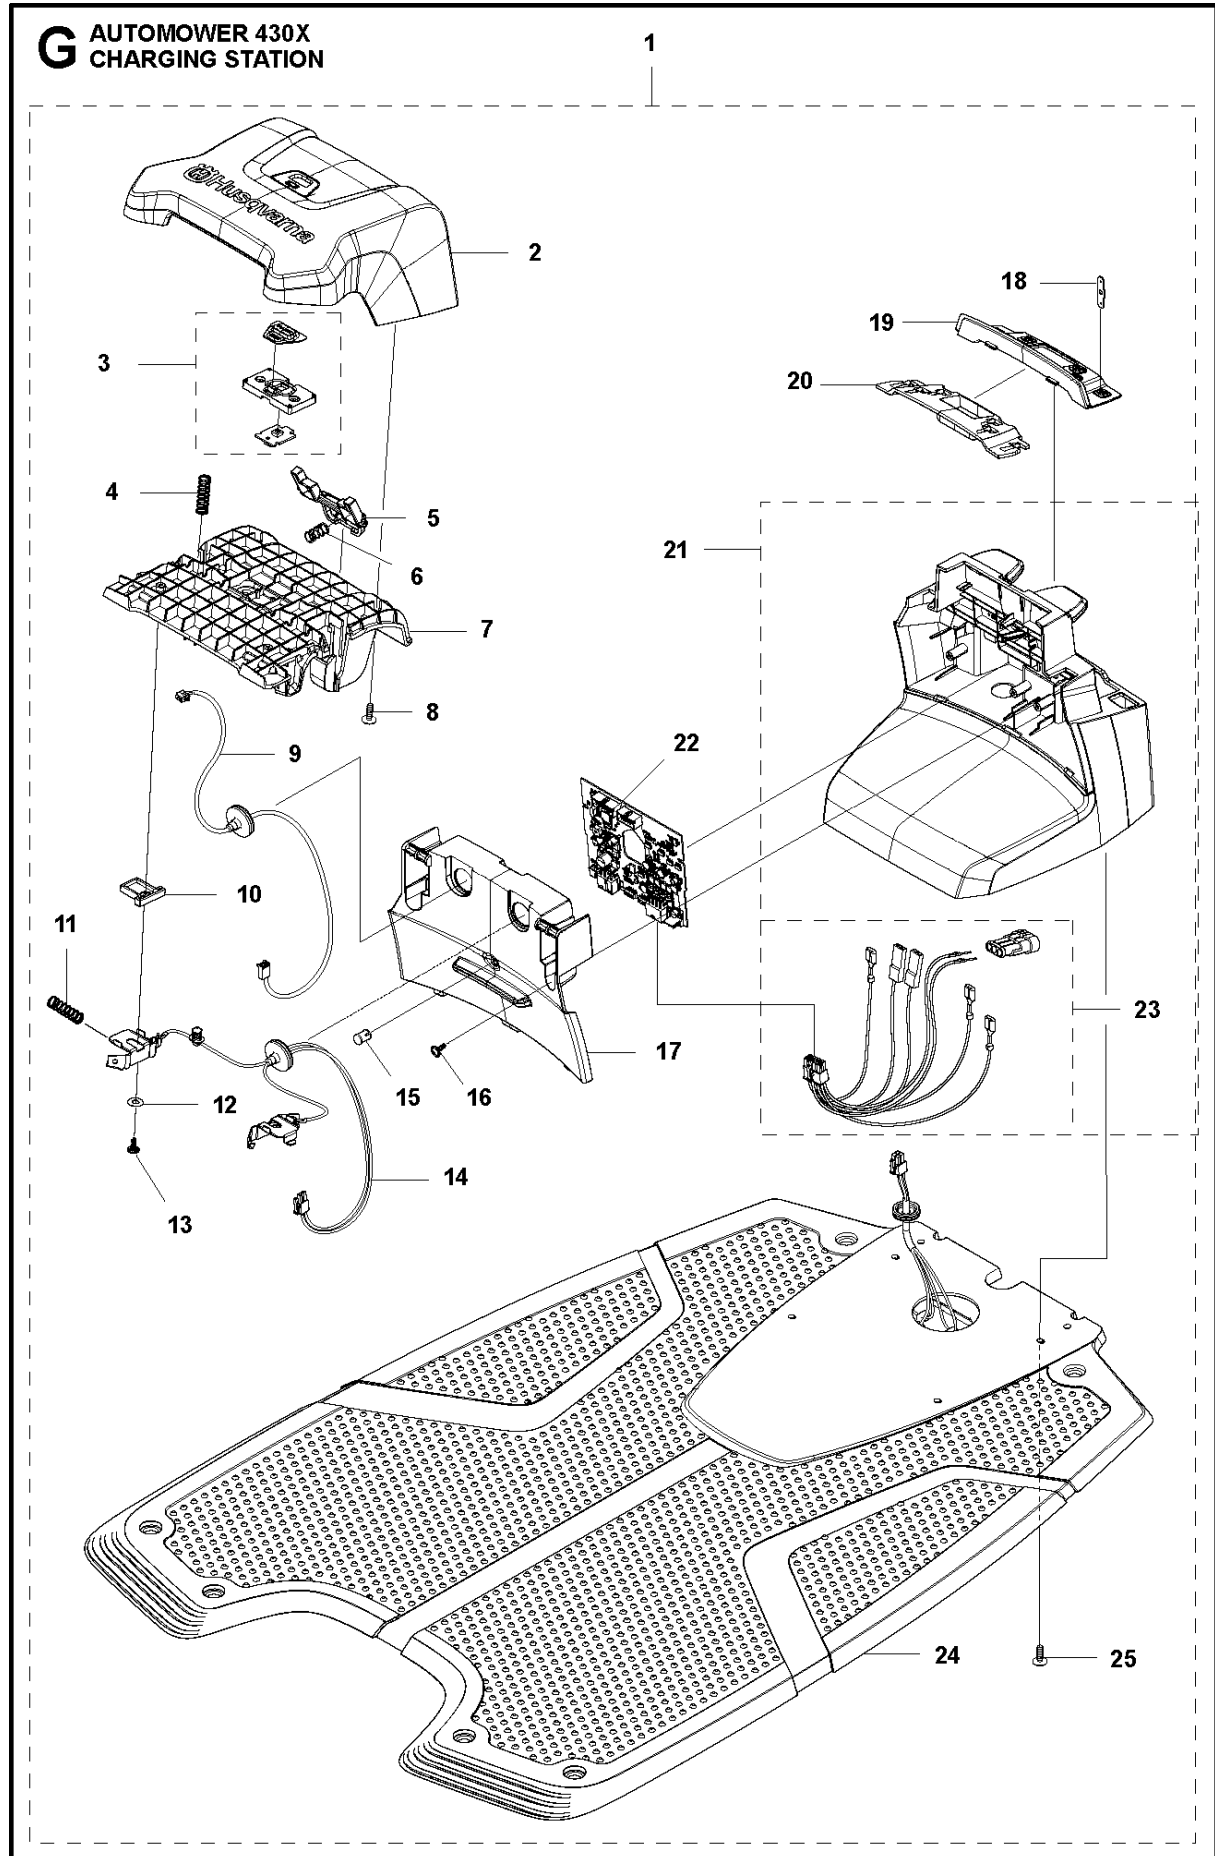

CHARGING STATION

AUTOMOWER 430X, 2018-

Ref	Part No	Description	Remark	QTY KIT
1	580 76 55-06	CHARGING STATION	Charging Station	1
2	579 44 82-04	CAP	Cap	1
3	501 06 59-01	BUTTON KIT	Home Button KIT	1
4	580 51 14-01	SPRING	Spring	2
5	579 46 24-02	BUTTON	Button	1
6	574 48 70-01	SPRING	Spring	1
7	579 45 80-04	FRAME	Frame	1
8	575 54 33-14	SCREW	Screw	4
9	579 70 83-01	LOOM	Home Button Wiring	1
10	579 46 05-01	DISTANCE	Distance	2
11	580 51 14-01	SPRING	Spring	2
12	734 11 37-41	WASHER	Washer	2
13	575 54 33-14	SCREW	Screw	2
14	585 53 95-02	CABLE ASSY	Loom Charging Contact	1
15	590 21 72-01	LENS	Diode Lens	1
16	575 54 33-14	SCREW	Screw	2
17	579 45 97-03	LID	Lid	1
18	580 50 41-01	TERMINAL	Terminal	4
19	579 45 98-02	PANEL	Panel	1
20	579 45 99-01	HOLDER	Holder	1
21	588 18 88-01	HOUSING ASSY	Housing KIT	1
22	589 50 78-01	PRINTED CIRCUIT ASSY	PCBA Charging Station	1
23	588 47 89-01	CABLE KIT	Wiring CS	1
24	590 09 40-01	BASE ASSY	Charging Plate	1
25	575 54 33-14	SCREW	Screw	4