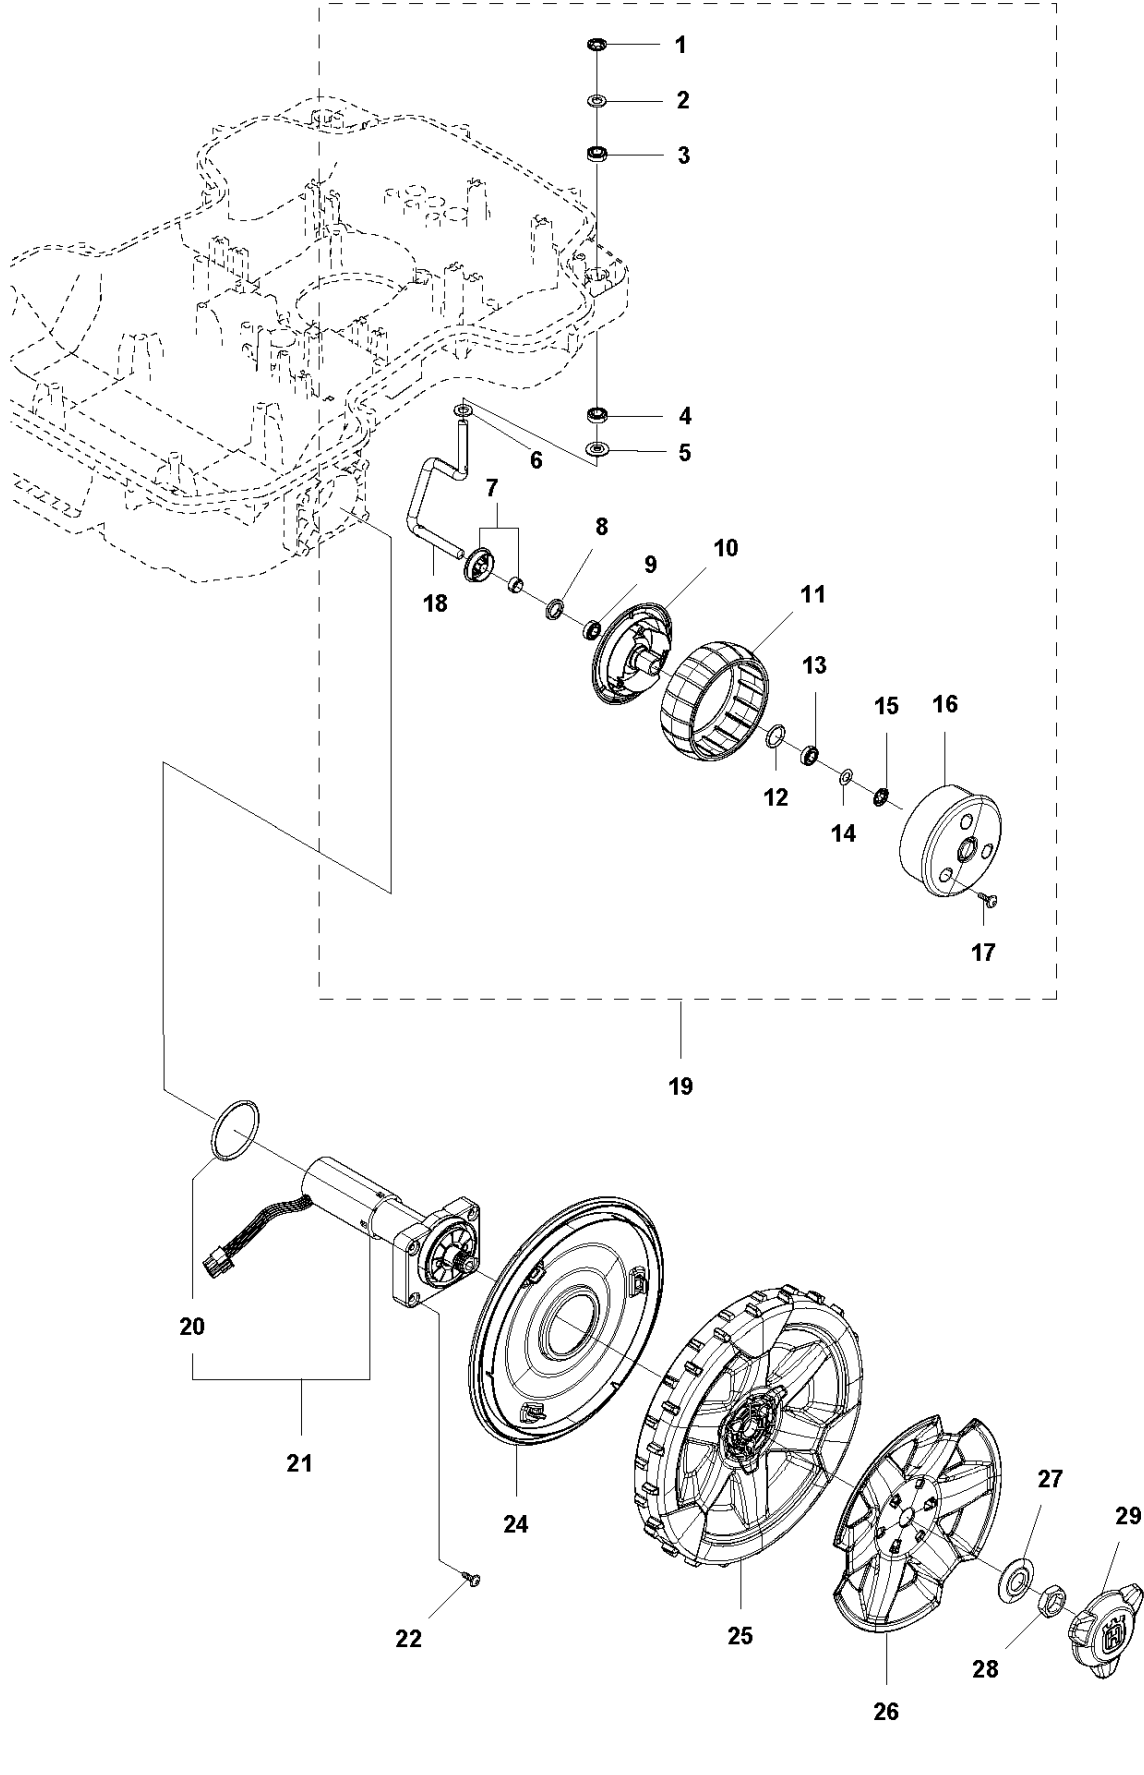

E AUTOMOWER 450X
WHEELS & TIRES

WHEELS & TIRES

AUTOMOWER 450X, 2018-

Ref	Part No	Description	Remark	QTY KIT
1	576 01 93-02	LOCKWASHER	Lock Washer	2
2	580 76 46-01	WASHER	Washer	2
3	580 60 51-01	BALL BEARING	Ball Bearing	2
4	580 60 51-01	BALL BEARING	Ball Bearing	2
5	535 08 78-03	WASHER	Washer	2
6	580 76 46-01	WASHER	Washer	2
7	581 62 15-01	SHIELD KIT	Shield KIT	2
8	580 48 71-01	SEALING	Sealing	2
9	580 60 51-01	BALL BEARING	Ball Bearing	2
10	579 45 71-01	WHEEL	Wheel Inside	2
11	574 44 98-01	WHEEL	Tire	2
12	580 44 51-01	O-RING	O-Ring	2
13	580 60 51-01	BALL BEARING	Ball Bearing	2
14	580 76 46-01	WASHER	Washer	2
15	576 01 93-02	LOCKWASHER	Lock Washer	2
16	579 45 72-01	WHEEL	Wheel Outside	2
17	575 54 33-14	SCREW	Screw	6
18	580 33 61-01	SPINDLE	Spindle	2
19	581 62 14-01	WHEEL KIT	Front Wheel KIT	2
20	580 44 39-02	O-RING	O-Ring	2
21	581 62 13-03	MOTOR KIT	Wheel Motor ASSY	2
22	574 45 01-01	SCREW IXPANT	Screw	8
24	582 27 60-01	COVER	Cover	2
25	582 27 25-03	WHEEL	Rear Wheel	2
26	579 50 57-01	WHEEL COVER	Wheel Cover	2
27	586 21 06-01	WASHER	Spring Washer	2
28	731 43 24-01	HEXAGON THIN NUT	Thin Nut	2
29	579 50 55-02	HUB CAP	Hub Cap	2