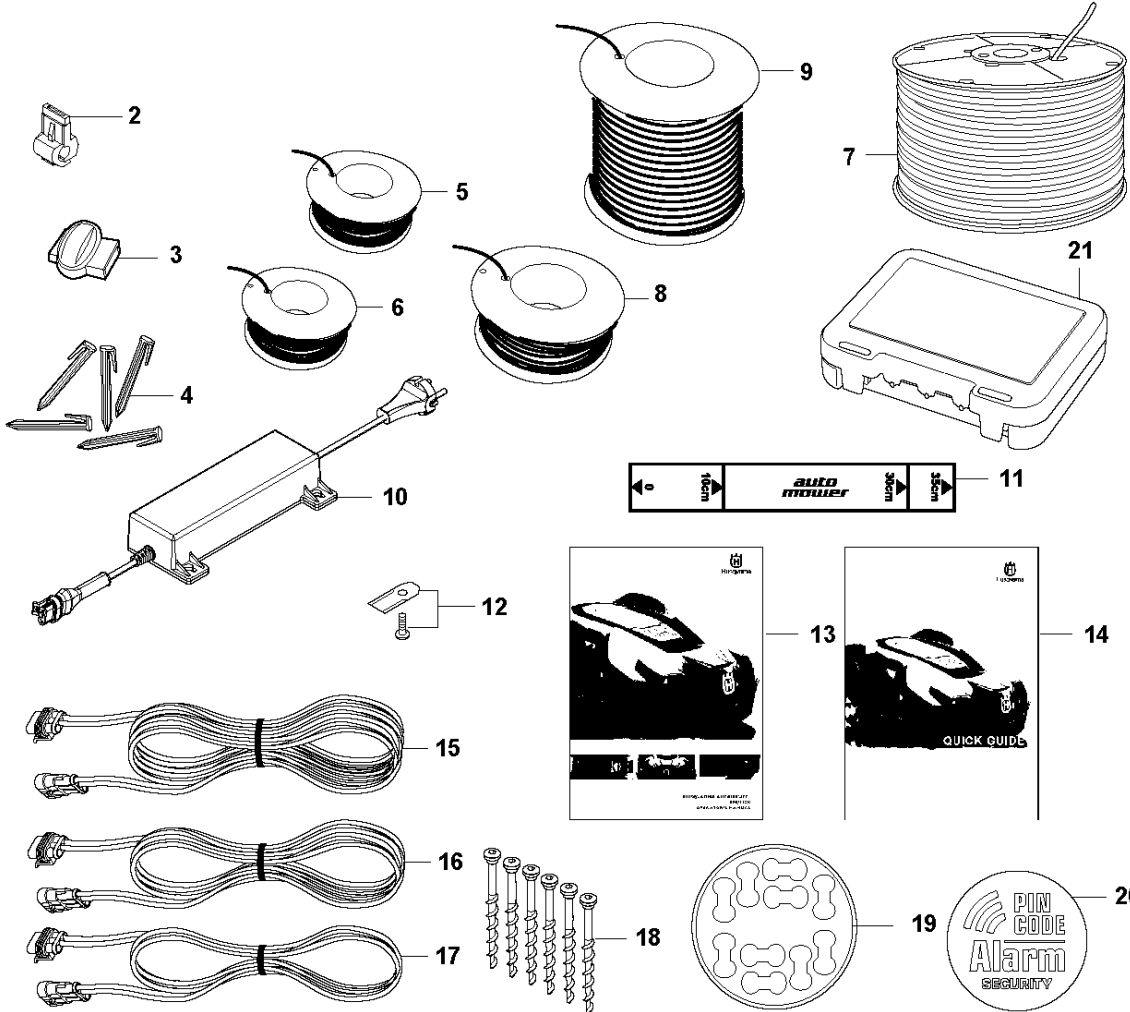

H AUTOMOWER 450X INSTALLATION ACCESSORIES

INSTALLATION ACCESSORIES

AUTOMOWER 450X, 2018-

Ref	Part No	Description	Remark	QTY KIT
1	967 62 36-01	INSTALLATION KIT	Installation KIT S: Wire (150 m), Staples (300 pcs), Connectors (3 pcs), Couplers (5 pcs)	1
1	967 62 36-02	INSTALLATION KIT	Installation KIT M: Wire (250 m), Staples (400 pcs), Connectors (3 pcs), Couplers (5 pcs)	1
1	967 62 36-03	INSTALLATION KIT	Installation KIT L: Wire (400 m), Staples (600 pcs), Connectors (5 pcs), Couplers (5 pcs)	1
2	535 12 90-01	CONNECTOR	Loop Wire Connector	1
2	535 12 90-02	CONNECTOR	Loop Wire Connector, Blister Pack, 100 pcs	1
2	577 86 48-01	CONNECTOR	Loop Wire Connector, Blister Pack, 5 pcs	1
3	501 98 02-01	COUPLER	Coupler	1
3	577 86 47-01	COUPLER	Coupler, Blister pack, 5 pcs	1
3	501 98 02-03	COUPLER	Coupler, 100 pcs	1
4	577 86 42-01	STAPLE	Staple, 85 mm, Blister pack, 100 pcs	1
4	583 97 34-01	STAPLE	Staple, 85 mm, 100 pcs	1
5	577 86 43-02	WIRE	Wire, Blister pack (50 m)	1
5	580 66 20-02	WIRE	Wire (150 m)	1
5	577 86 43-01	WIRE	Wire, Blister pack, (150 m)	1
6	580 66 20-01	WIRE	Wire (250 m)	1
7	593 29 77-01	WIRE	Wire Pro 300m	1
8	522 91 41-01	WIRE	Wire (500 m, diam. 3.4 mm)	1
9	580 66 20-04	WIRE	Wire (800 m)	1
10	586 81 22-01	POWER UNIT	Power Supply Unit (EU)	1
10	586 81 22-02	POWER UNIT	Power Supply Unit (UK/IRL)	1
10	586 81 22-03	POWER UNIT	Power Supply Unit (CH)	1
10	586 81 22-04	POWER UNIT	Power Supply Unit (US/MX)	1
10	586 81 22-05	POWER UNIT	Power Supply Unit (AU/NZ)	1
11	544 17 75-01	MEASURING TAPE	Measuring Tape	1
21	590 85 50-01	BOX	Cable Connector Protection	1
12	577 86 46-03	BLADE SET	Long Life Safety Blade, Blister Pack, 9 pcs	1
12	577 60 65-05	BLADE SET	Long Life Safety Blade, 45 pcs	1
12	577 60 66-04	BLADE SET	Long Life Safety Blade, 300 pcs	1
13	115875801	TBD	Operator's Manual, Swedish	1
13	115875806	TBD	Operator's Manual, Danish	1
13	115875811	TBD	Operator's Manual, Finnish	1
13	115875821	TBD	Operator's Manual, Norwegian	1
13	115875826	TBD	Operator's Manual, English	1
13	115875831	TBD	Operator's Manual, French	1
13	115875836	TBD	Operator's Manual, Dutch	1
13	115875841	TBD	Operator's Manual, Italian	1
13	115875846	TBD	Operator's Manual, Spanish	1
13	115875851	TBD	Operator's Manual, German	1
13	115875856	TBD	Operator's Manual, Russian	1
13	115875858	TBD	Operator's Manual, Hungarian	1
13	115875859	TBD	Operator's Manual, Portuguese	1
13	115875861	TBD	Operator's Manual, Polish	1