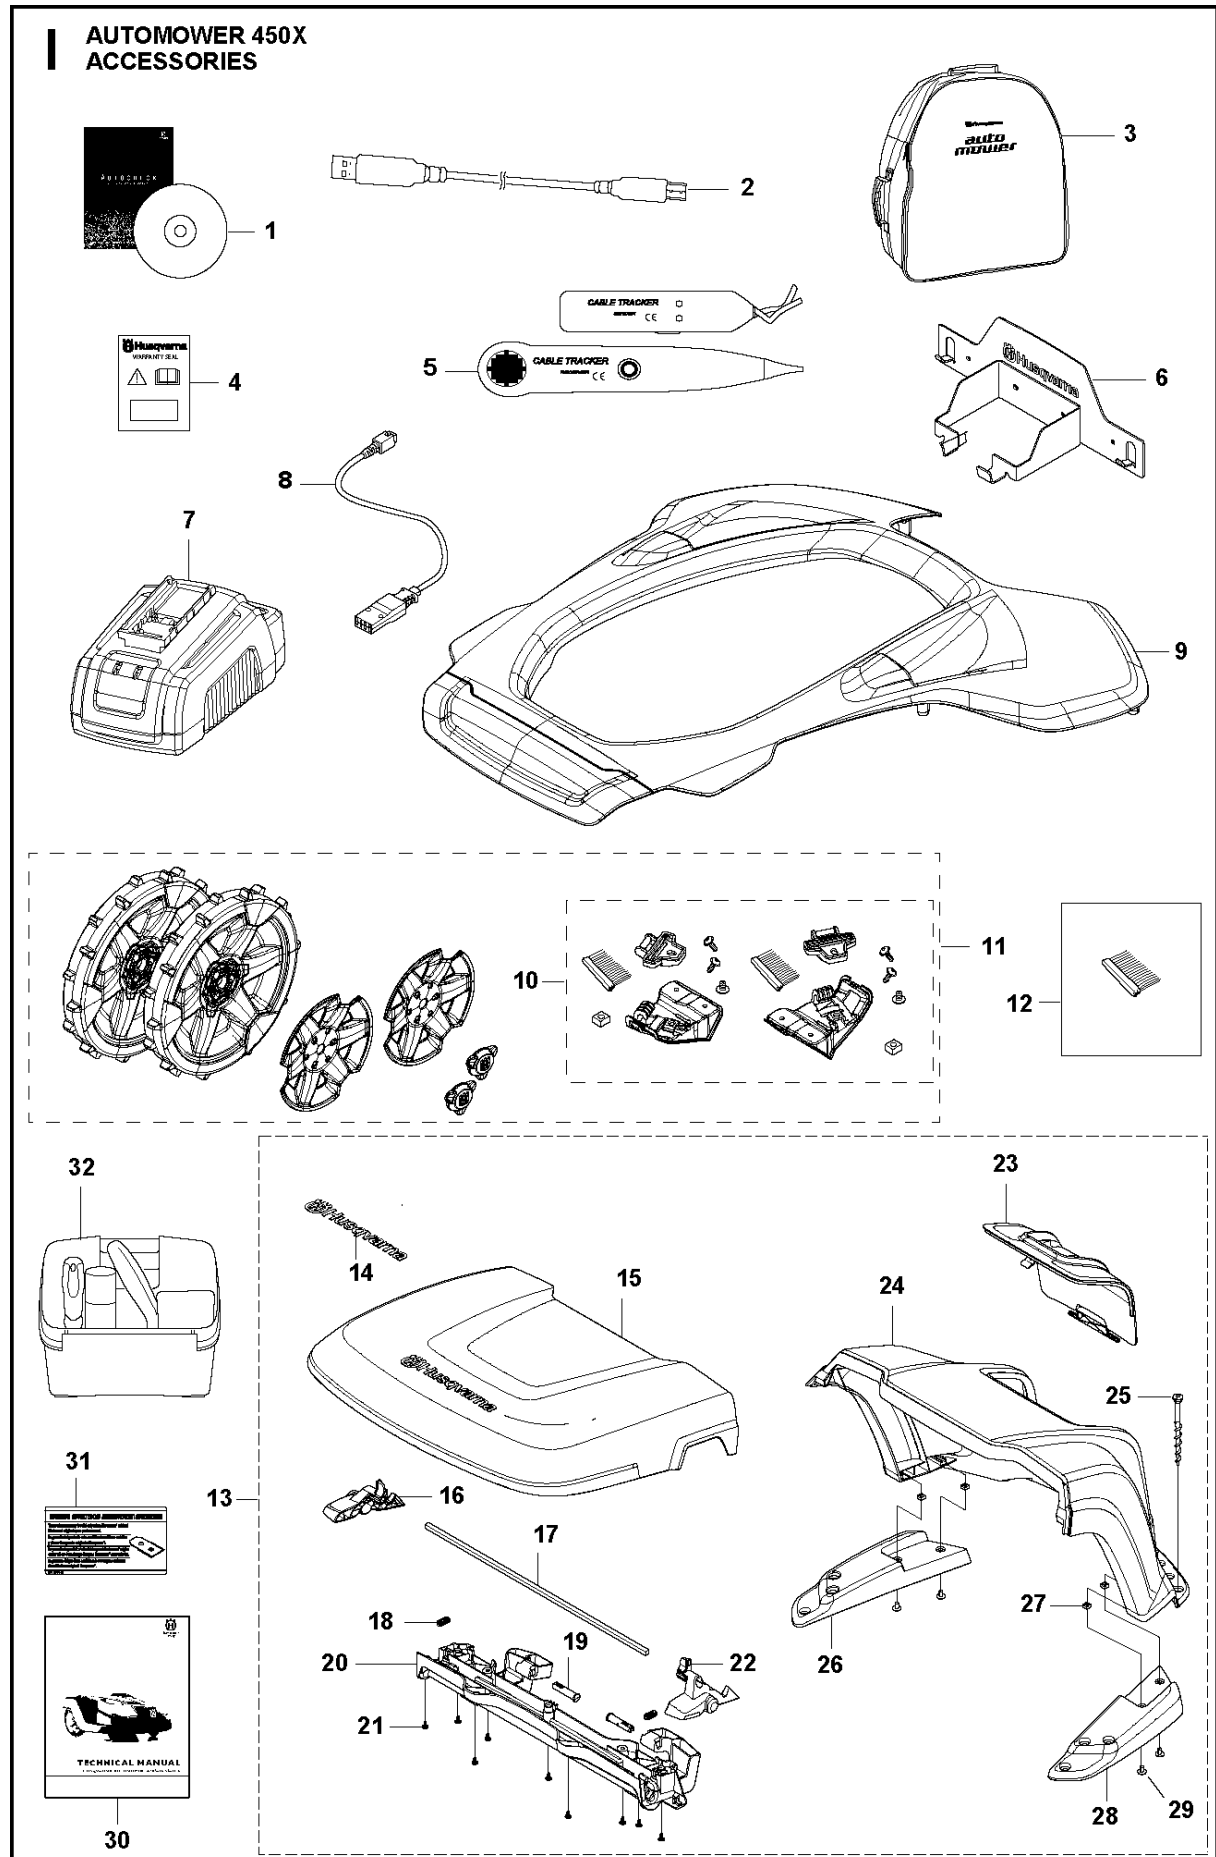

ACCESSORIES

AUTOMOWER 450X, 2018-

Ref	Part No	Description	Remark	QTY KIT
1	577 85 81-03	DVD	DVD Autocheck EXP	1
2	577 51 81-02	CABLE	Service Cable (USB)	1
3	522 91 67-01	BAG	Bag	1
4	580 68 95-02	LABEL	Warranty Seal 1pcs	1
5	577 60 68-01	TEST EQUIPMENT	Interruption Detector	1
6	585 01 97-02	WALL HANGER	Wall Hanger	1
7	588 40 84-01	CHARGER	Quick Charger with Battery Test	1
8	588 20 26-01	CABLE ASSY	Cable Quick Charger	1
9	588 79 91-01	BODY KIT	Top Cover Grey	1
9	588 79 91-02	BODY KIT	Top Cover White	1
9	588 79 91-03	BODY KIT	Top Cover Orange	1
10	581 90 31-02	BRUSH KIT	Brush KIT incl. Brush, 6 pcs	1
11	581 88 97-02	WHEEL KIT	Rear Wheel KIT incl. Brush KIT	1
12	581 98 20-02	BRUSH KIT	Brush, 6 pcs	1
13	585 01 94-01	HOUSING	House KIT	1
14	577 46 90-01	DECAL	Decal	1
15	586 88 58-01	KIT	Cover Lid	1
16	585 32 40-02	HANDLE	Handle Left	1
17	585 32 41-01	ROD	Steel Rod	1
18	580 51 14-01	SPRING	Spring	2
19	585 34 15-01	HINGE PIN	Hinge Pin	2
20	585 34 16-01	BEAM	Beam	1
21	575 54 33-14	SCREW	Screw	9
22	585 32 40-01	HANDLE	Handle Right	1
23	585 32 36-01	HATCH	Hatch	1
24	585 32 34-01	COVER	Cover Base	1
25	575 23 86-01	SCREW KIT	Screw KIT, 6 pcs	1
26	585 32 38-02	SUPPORT	Support Base Left	1
27	503 22 66-01	SQUARE NUT	Square Nut	4
28	585 32 38-01	SUPPORT	Support Base Right	1
29	535 12 93-03	SCREW IHPANM	Screw	4
30	115 81 90-01	WORKSHOP MANUAL	Technical Handbook -420, 430X, 450X Swedish	1
30	115 81 90-06	WORKSHOP MANUAL	Technical Handbook -420, 430X, 450X Danish	1
30	115 81 90-11	WORKSHOP MANUAL	Technical Handbook -420, 430X, 450X Finnish	1
30	115 81 90-21	WORKSHOP MANUAL	Technical Handbook -420, 430X, 450X Norwegian	1
30	115 81 90-26	WORKSHOP MANUAL	Technical Handbook -420, 430X, 450X English	1
30	115 81 90-31	WORKSHOP MANUAL	Technical Handbook -420, 430X, 450X French	1
30	115 81 90-36	WORKSHOP MANUAL	Technical Handbook -420, 430X, 450X Dutch	1
30	115 81 90-41	WORKSHOP MANUAL	Technical Handbook -420, 430X, 450X Italian	1
30	115 81 90-46	WORKSHOP MANUAL	Technical Handbook -420, 430X, 450X Spanish	1
30	115 81 90-51	WORKSHOP MANUAL	Technical Handbook -420, 430X, 450X German	1
30	115819056	TBD	Technical Handbook -420, 430X, 450X Russian	1
30	115819058	TBD	Technical Handbook -420, 430X, 450X Hungarian	1
30	115819059	TBD	Technical Handbook -420, 430X, 450X Portuguese	1
30	115819061	TBD	Technical Handbook -420, 430X, 450X Polish	1
30	115819062	TBD	Technical Handbook -420, 430X, 450X Romanian	1
30	115819063	TBD	Technical Handbook -420, 430X, 450X Estonian	1
30	115819064	TBD	Technical Handbook -420, 430X, 450X Latvian	1