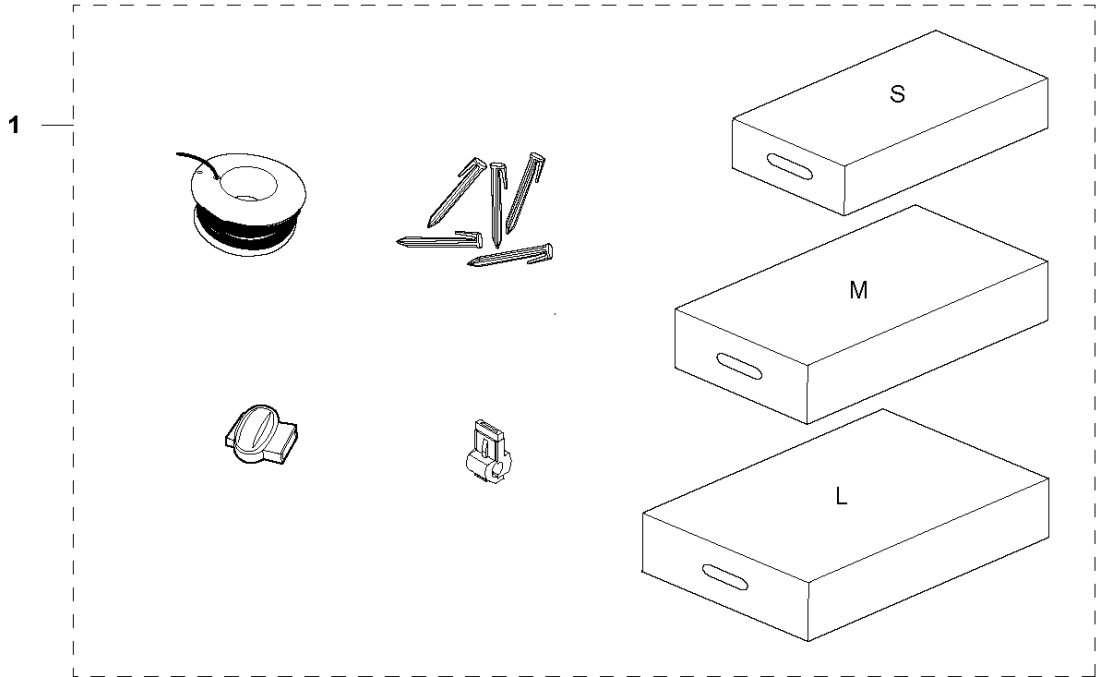

H AUTOMOWER 450X INSTALLATION ACCESSORIES

INSTALLATION ACCESSORIES

AUTOMOWER 450X, 2018-

Ref	Part No	Description	Remark	QTY KIT
1	967 62 36-01	INSTALLATION KIT	Installation KIT S: Wire (150 m), Staples (300 pcs), Connectors (3 pcs), Couplers (5 pcs)	1
1	967 62 36-02	INSTALLATION KIT	Installation KIT M: Wire (250 m), Staples (400 pcs), Connectors (3 pcs), Couplers (5 pcs)	1
1	967 62 36-03	INSTALLATION KIT	Installation KIT L: Wire (400 m), Staples (600 pcs), Connectors (5 pcs), Couplers (5 pcs)	1
2	535 12 90-01	CONNECTOR	Loop Wire Connector	1
2	535 12 90-02	CONNECTOR	Loop Wire Connector, Blister Pack, 100 pcs	1
2	577 86 48-01	CONNECTOR	Loop Wire Connector, Blister Pack, 5 pcs	1
3	501 98 02-01	COUPLER	Coupler	1
3	577 86 47-01	COUPLER	Coupler, Blister pack, 5 pcs	1
3	501 98 02-03	COUPLER	Coupler, 100 pcs	1
4	577 86 42-01	STAPLE	Staple, 85 mm, Blister pack, 100 pcs	1
4	583 97 34-01	STAPLE	Staple, 85 mm, 100 pcs	1
5	577 86 43-02	WIRE	Wire, Blister pack (50 m)	1
5	580 66 20-02	WIRE	Wire (150 m)	1
5	577 86 43-01	WIRE	Wire, Blister pack, (150 m)	1
6	580 66 20-01	WIRE	Wire (250 m)	1
7	593 29 77-01	WIRE	Wire Pro 300m	1
8	522 91 41-01	WIRE	Wire (500 m, diam. 3.4 mm)	1
9	580 66 20-04	WIRE	Wire (800 m)	1
10	586 81 22-01	POWER UNIT	Power Supply Unit (EU)	1
10	586 81 22-02	POWER UNIT	Power Supply Unit (UK/IRL)	1
10	586 81 22-03	POWER UNIT	Power Supply Unit (CH)	1
10	586 81 22-04	POWER UNIT	Power Supply Unit (US/MX)	1
10	586 81 22-05	POWER UNIT	Power Supply Unit (AU/NZ)	1
11	544 17 75-01	MEASURING TAPE	Measuring Tape	1
21	590 85 50-01	BOX	Cable Connector Protection	1
12	577 86 46-03	BLADE SET	Long Life Safety Blade, Blister Pack, 9 pcs	1
12	577 60 65-05	BLADE SET	Long Life Safety Blade, 45 pcs	1
12	577 60 66-04	BLADE SET	Long Life Safety Blade, 300 pcs	1
13	115875801	TBD	Operator's Manual, Swedish	1
13	115875806	TBD	Operator's Manual, Danish	1
13	115875811	TBD	Operator's Manual, Finnish	1
13	115875821	TBD	Operator's Manual, Norwegian	1
13	115875826	TBD	Operator's Manual, English	1
13	115875831	TBD	Operator's Manual, French	1
13	115875836	TBD	Operator's Manual, Dutch	1
13	115875841	TBD	Operator's Manual, Italian	1
13	115875846	TBD	Operator's Manual, Spanish	1
13	115875851	TBD	Operator's Manual, German	1
13	115875856	TBD	Operator's Manual, Russian	1
13	115875858	TBD	Operator's Manual, Hungarian	1
13	115875859	TBD	Operator's Manual, Portuguese	1
13	115875861	TBD	Operator's Manual, Polish	1