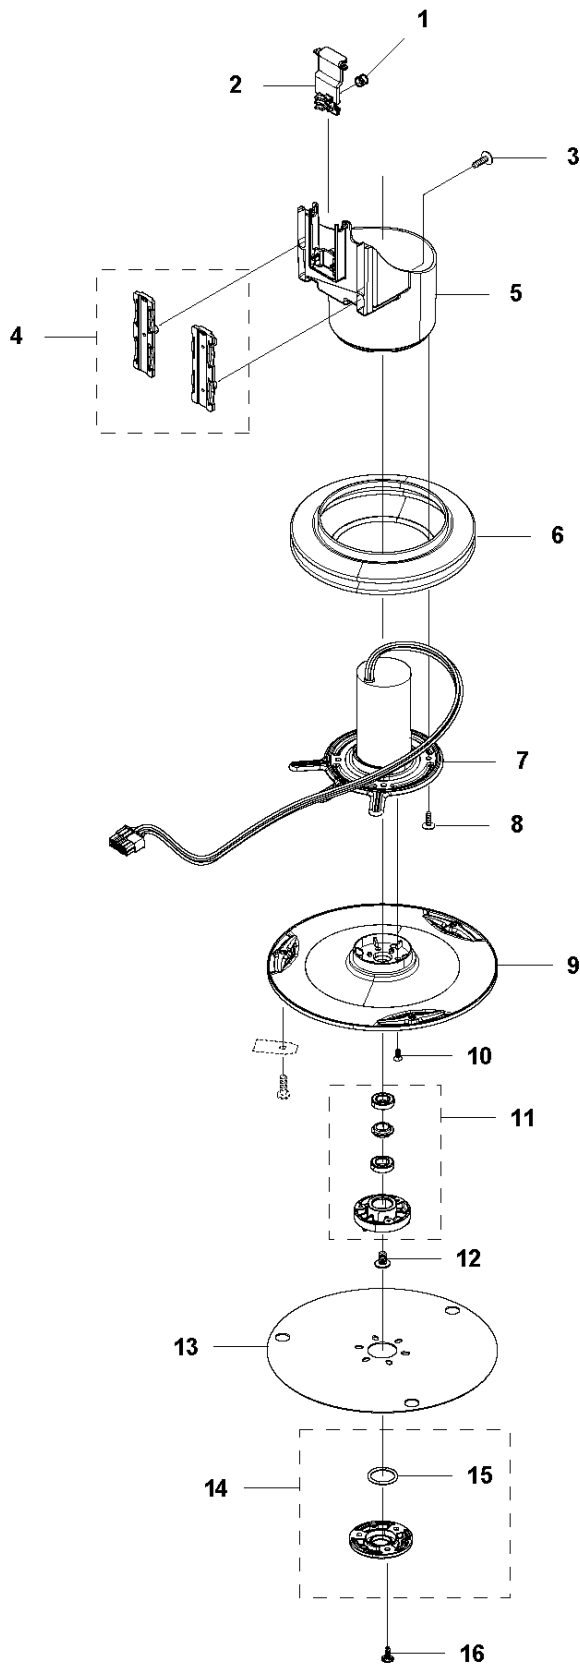

F AUTOMOWER 450X
BLADE MOTOR & CUTTING EQUIPMENT

BLADE MOTOR & CUTTING EQUIPMENT

AUTOMOWER 450X, 2018-

Ref	Part No	Description	Remark	QTY KIT
1	580 62 44-01	SPRING	Spring	1
2	579 56 46-01	LINK	Link	1
3	575 54 33-14	SCREW	Screw	3
4	581 62 18-01	BEARING KIT	Bearing KIT	1
5	579 56 45-01	HOUSING	Housing	1
6	579 66 64-03	BELLOWS	Bellows	1
7	587 38 14-01	MOTOR ASSY	Cutting Motor ASSY	1
8	575 54 33-14	SCREW	Screw	4
9	587 37 81-01	CUTTING DISC	Cutting Disc	1
10	535 13 05-02	SCREW	Screw	3
11	588 42 17-01	BEARING HOUSING ASSY	Bearing Housing ASSY	1
12	535 07 60-01	SCREW	Screw	1
13	587 37 80-01	SKID PLATE	Skid Plate	1
14	587 44 96-01	COVER KIT	Bearing Cover ASSY	1
15	585 29 75-01	O-RING	O-Ring	1
16	575 54 33-14	SCREW	Screw	3