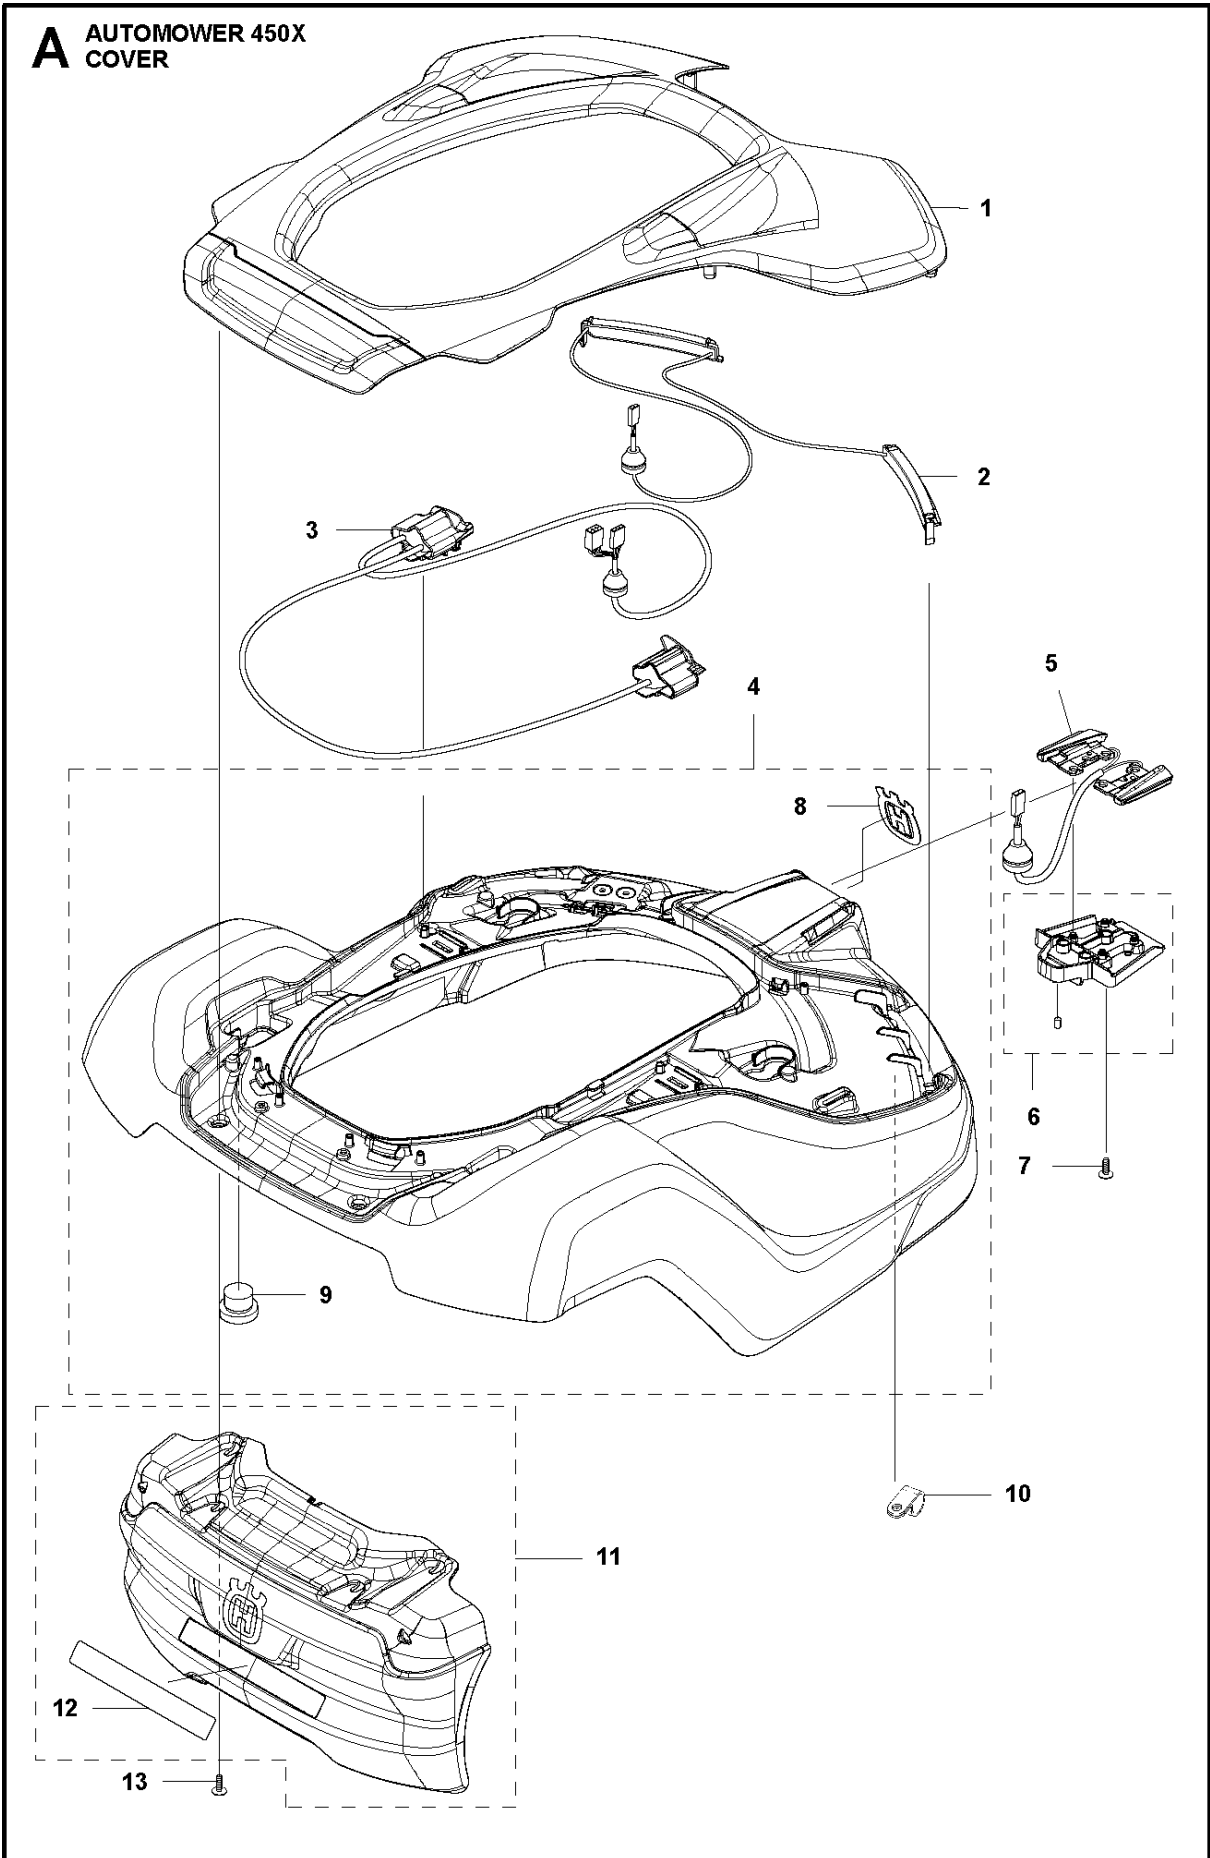

# SPARE PARTS LIST

ROBOTIC LAWN MOWERS

AUTOMOWER 450X, 2018-

**A** AUTOMOWER 450X  
COVER

## COVER

AUTOMOWER 450X, 2018-

Ref	Part No	Description	Remark	QTY KIT
1	588 79 91-01	BODY KIT	Top Cover Grey	1
1	588 79 91-02	BODY KIT	Top Cover White	1
1	588 79 91-03	BODY KIT	Top Cover Orange	1
2	501 06 51-01	WIRING ASSY	LED Lights	1
3	501 06 52-01	WIRING ASSY	US-Sensors	1
4	501 06 11-02	BODY ASSY	Body ASSY	1
5	585 53 92-02	CABLE ASSY	Charging Plate Wiring	1
6	501 06 56-01	HOLDER ASSY	Holder ASSY	1
7	575 54 33-14	SCREW	Screw	1
8	587 42 35-01	DECAL	Decal Crown	1
9	580 52 68-01	CAP	Cap Snaploc	4
10	501 61 06-01	CLAMP	Clips	1
11	501 06 50-01	BUMPER ASSY	Bumper ASSY	1
12	586 35 97-01	LABEL	Label Warning	1
13	574 45 01-01	SCREW ITPANT	Screw	10

## CENTER CONSOL

AUTOMOWER 450X, 2018-

Ref	Part No	Description	Remark	QTY KIT
1	588 79 75-04	COVER	Cover	1
2	579 45 85-03	HATCH	Hatch	1
3	579 45 81-01	BUTTON	Stop Button	1
4	575 54 33-14	SCREW	Screw	2
5	501 06 58-01	HINGE KIT	Hinge KIT	1
6	575 54 33-14	SCREW	Screw	2
7	579 62 79-02	KEYBOARD	Keyboard	1
8	583 94 37-01	COVER KIT	Cover ASSY	1
9	535 13 01-01	SPRING	Spring	2
10	574 87 47-06	SEALING STRIP	Sealing Strip (1 pcs, diam. 5 mm)	1
11	574 48 03-02	SWITCH	Switch	1
12	501 06 60-01	LOCK KIT	Locking Plate KIT	1
13	575 54 33-14	SCREW	Screw	1
14	575 54 33-14	SCREW	Screw	1
15	575 54 33-14	SCREW	Screw	3
16	581 62 07-01	SUPPORT KIT	Support KIT	1
17	588 27 59-01	PRINTED CIRCUIT ASSY	PCBA HMI	1

**D** AUTOMOWER 450X  
CHASSIS LOWER