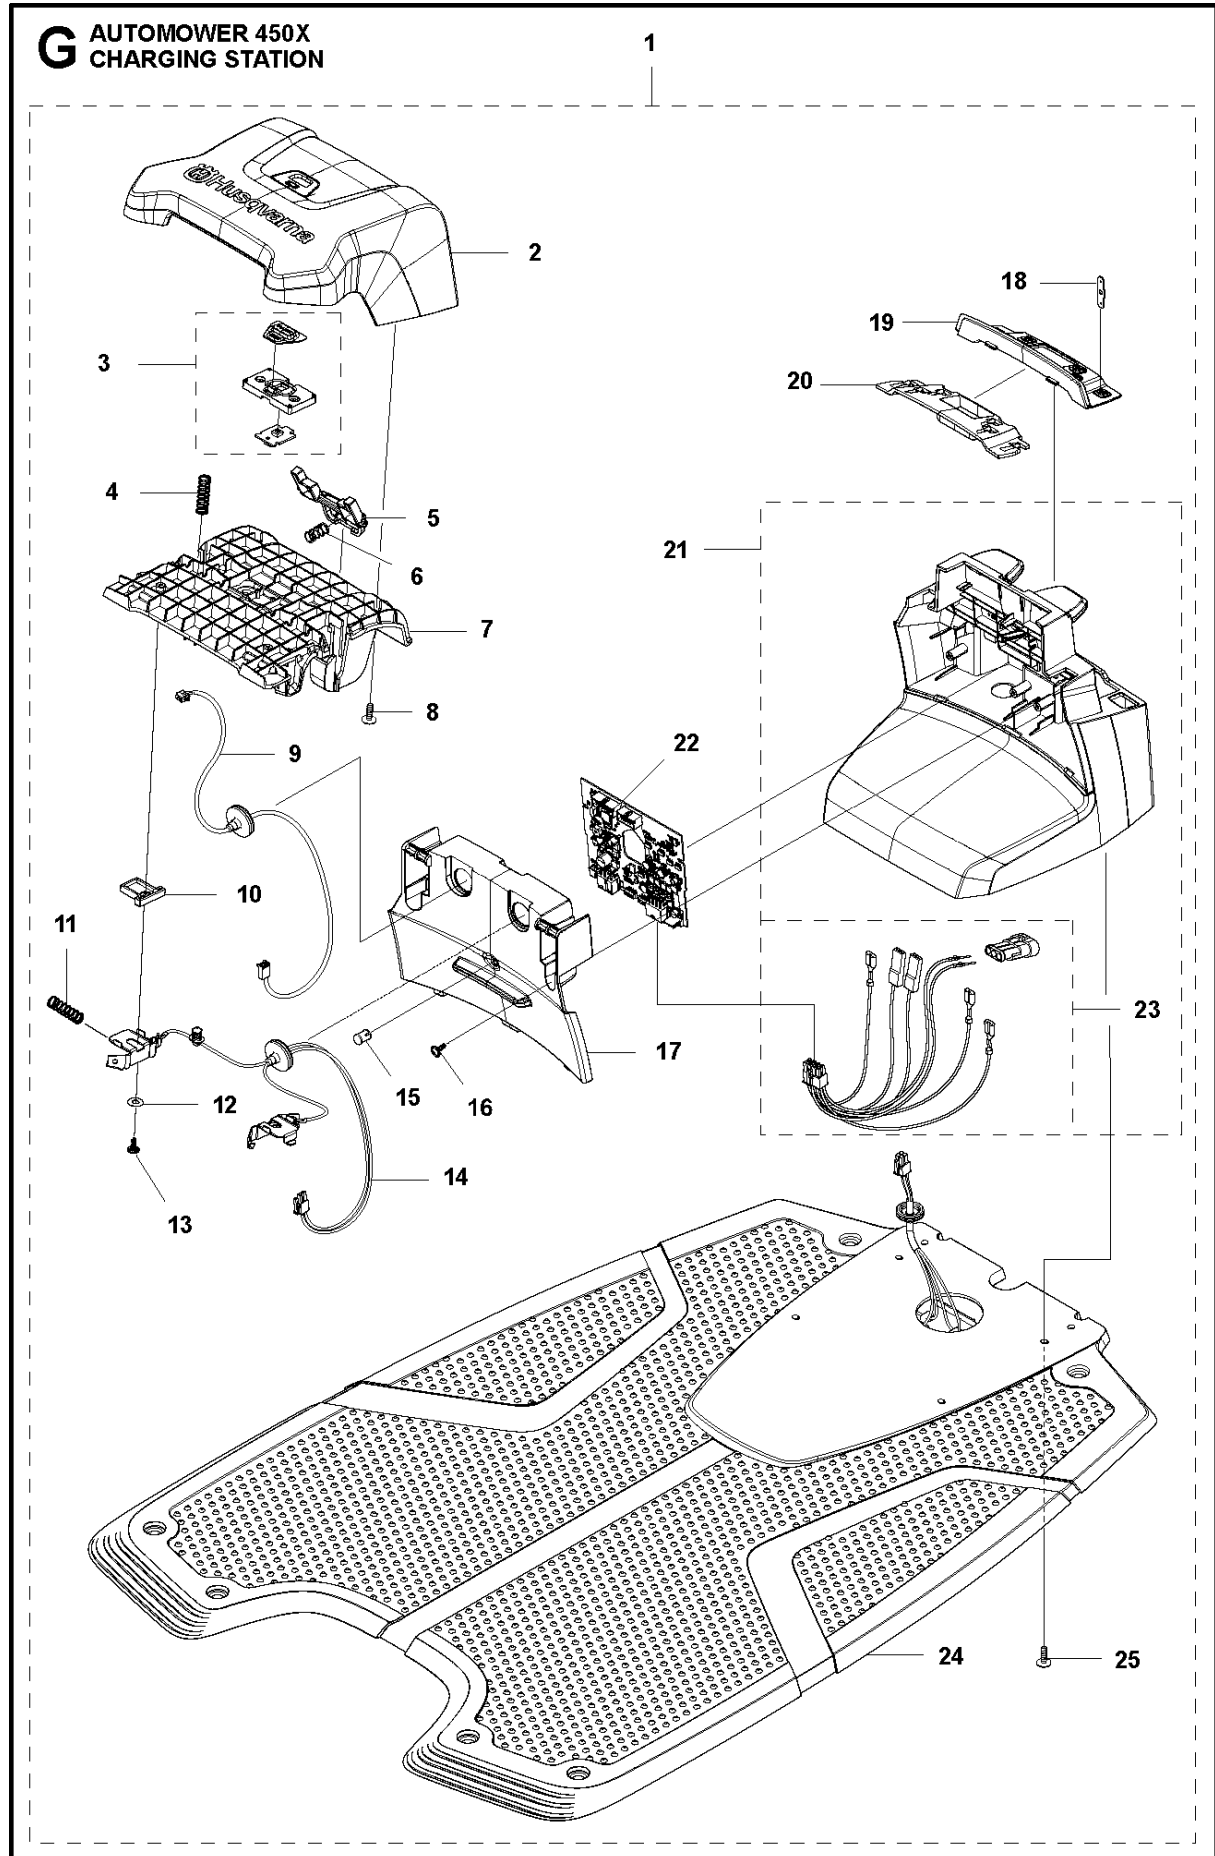

CHARGING STATION

AUTOMOWER 450X, 2018-

Ref	Part No	Description	Remark	QTY KIT
1	580 76 55-08	CHARGING STATION	Charging Station	1
2	579 44 82-04	CAP	Cap	1
3	501 06 59-01	BUTTON KIT	Home Button KIT	1
4	580 51 14-01	SPRING	Spring	2
5	579 46 24-02	BUTTON	Button - Release	1
6	574 48 70-01	SPRING	Spring	1
7	579 45 80-04	FRAME	Frame	1
8	575 54 33-14	SCREW	Screw	4
9	579 70 83-01	LOOM	Home Button Wiring	1
10	579 46 05-01	DISTANCE	Distance	2
11	580 51 14-01	SPRING	Spring	2
12	734 11 37-41	WASHER	Washer	2
13	575 54 33-14	SCREW	Screw	2
14	585 53 95-02	CABLE ASSY	Loom Charging Contact	1
15	590 21 72-01	LENS	Lens	1
16	575 54 33-14	SCREW	Screw	2
17	579 45 97-03	LID	Lid	1
18	580 50 41-01	TERMINAL	Terminal	5
19	579 45 98-03	PANEL	Panel	1
20	579 45 99-01	HOLDER	Holder	1
21	588 18 88-01	HOUSING ASSY	Housing KIT	1
22	589 50 78-01	PRINTED CIRCUIT ASSY	PCBA Charging Station	1
23	588 47 89-01	CABLE KIT	Wiring CS	1
24	590 09 40-01	BASE ASSY	Charging Plate	1
25	575 54 33-14	SCREW	Screw	4