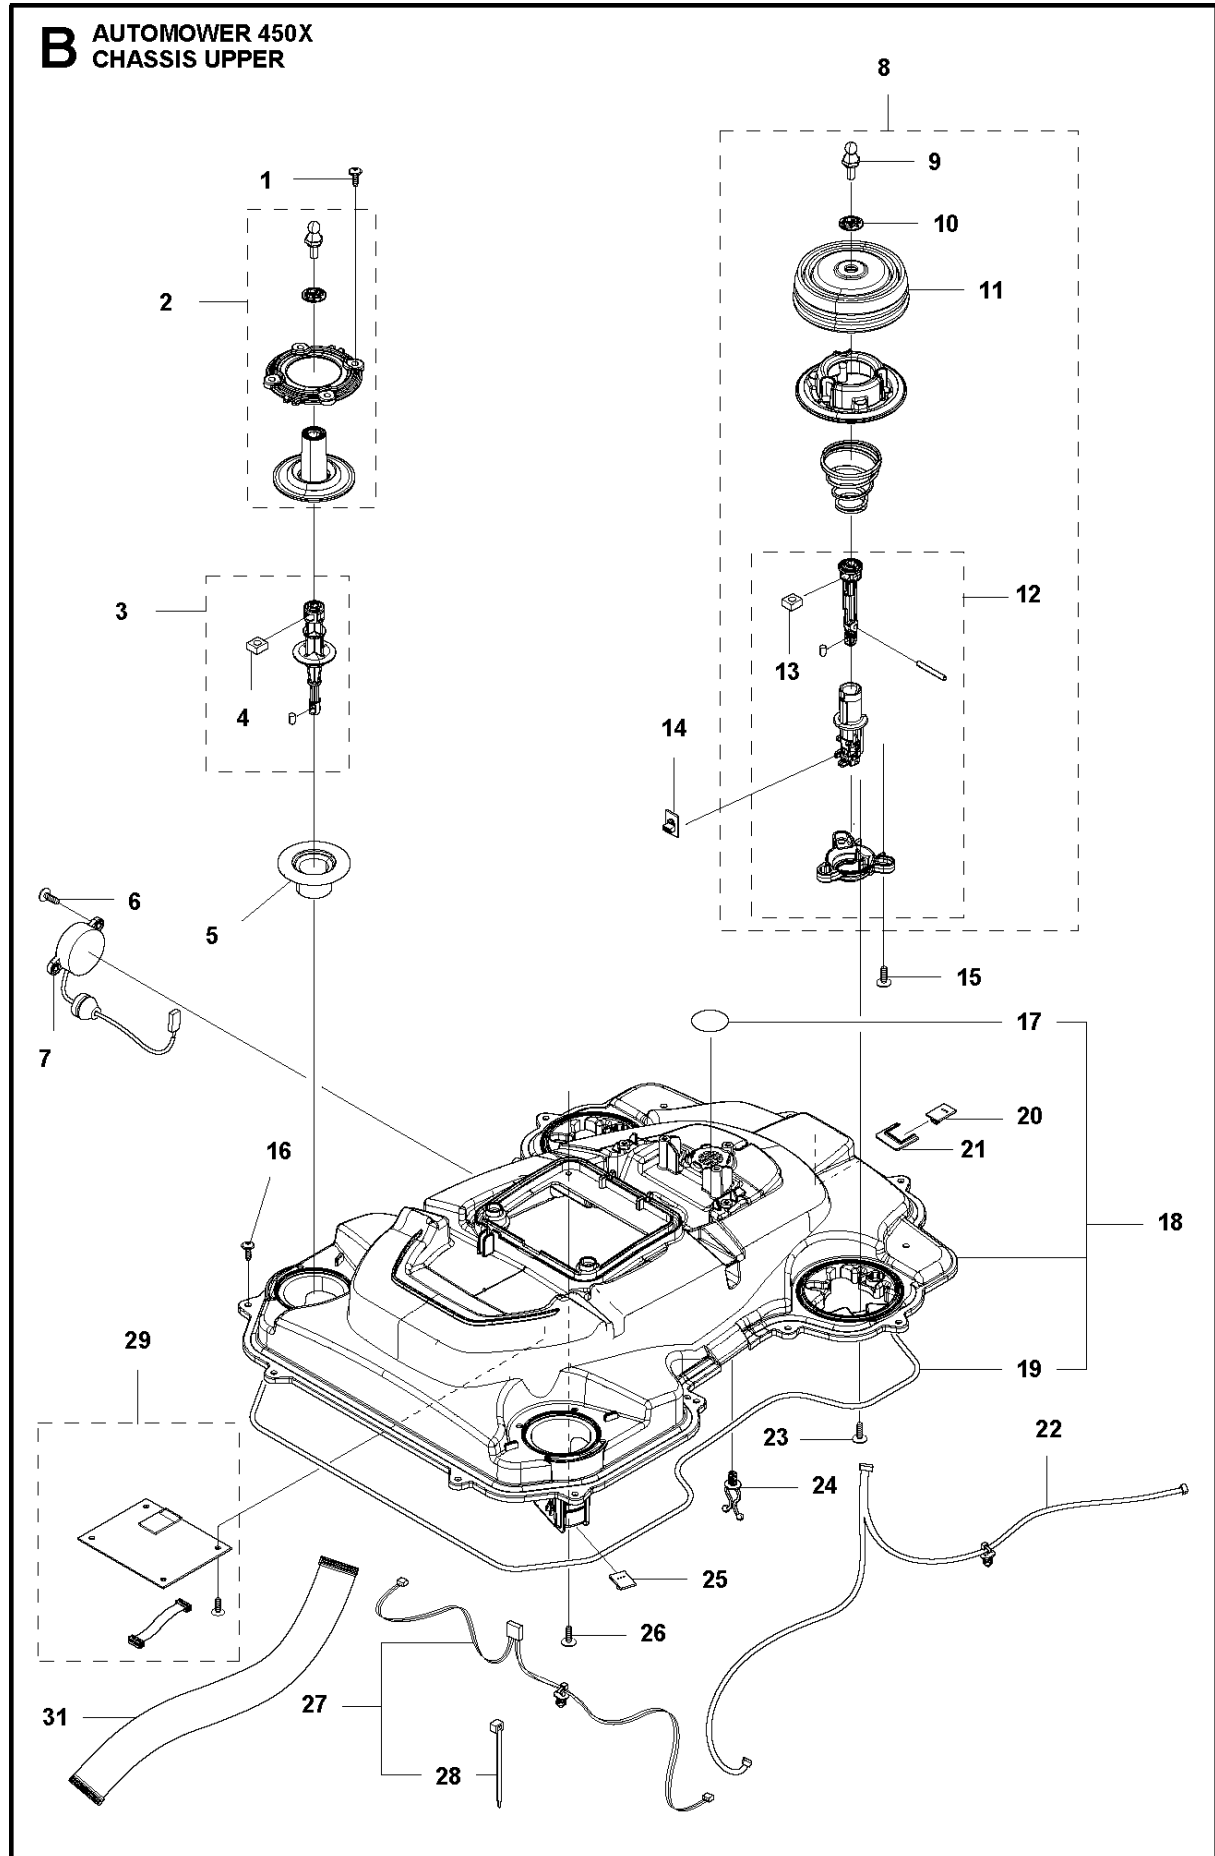

# SPARE PARTS LIST

ROBOTIC LAWN MOWERS

AUTOMOWER 450X, 2018-

**A** AUTOMOWER 450X  
COVER

## COVER

AUTOMOWER 450X, 2018-

Ref	Part No	Description	Remark	QTY KIT
1	588 79 91-01	BODY KIT	Top Cover Grey	1
1	588 79 91-02	BODY KIT	Top Cover White	1
1	588 79 91-03	BODY KIT	Top Cover Orange	1
2	501 06 51-01	WIRING ASSY	LED Lights	1
3	501 06 52-01	WIRING ASSY	US-Sensors	1
4	501 06 11-02	BODY ASSY	Body ASSY	1
5	585 53 92-02	CABLE ASSY	Charging Plate Wiring	1
6	501 06 56-01	HOLDER ASSY	Holder ASSY	1
7	575 54 33-14	SCREW	Screw	1
8	587 42 35-01	DECAL	Decal Crown	1
9	580 52 68-01	CAP	Cap Snaploc	4
10	501 61 06-01	CLAMP	Clips	1
11	501 06 50-01	BUMPER ASSY	Bumper ASSY	1
12	586 35 97-01	LABEL	Label Warning	1
13	574 45 01-01	SCREW ITPANT	Screw	10

## CENTER CONSOL

AUTOMOWER 450X, 2018-

Ref	Part No	Description	Remark	QTY KIT
1	588 79 75-04	COVER	Cover	1
2	579 45 85-03	HATCH	Hatch	1
3	579 45 81-01	BUTTON	Stop Button	1
4	575 54 33-14	SCREW	Screw	2
5	501 06 58-01	HINGE KIT	Hinge KIT	1
6	575 54 33-14	SCREW	Screw	2
7	579 62 79-02	KEYBOARD	Keyboard	1
8	583 94 37-01	COVER KIT	Cover ASSY	1
9	535 13 01-01	SPRING	Spring	2
10	574 87 47-06	SEALING STRIP	Sealing Strip (1 pcs, diam. 5 mm)	1
11	574 48 03-02	SWITCH	Switch	1
12	501 06 60-01	LOCK KIT	Locking Plate KIT	1
13	575 54 33-14	SCREW	Screw	1
14	575 54 33-14	SCREW	Screw	1
15	575 54 33-14	SCREW	Screw	3
16	581 62 07-01	SUPPORT KIT	Support KIT	1
17	588 27 59-01	PRINTED CIRCUIT ASSY	PCBA HMI	1