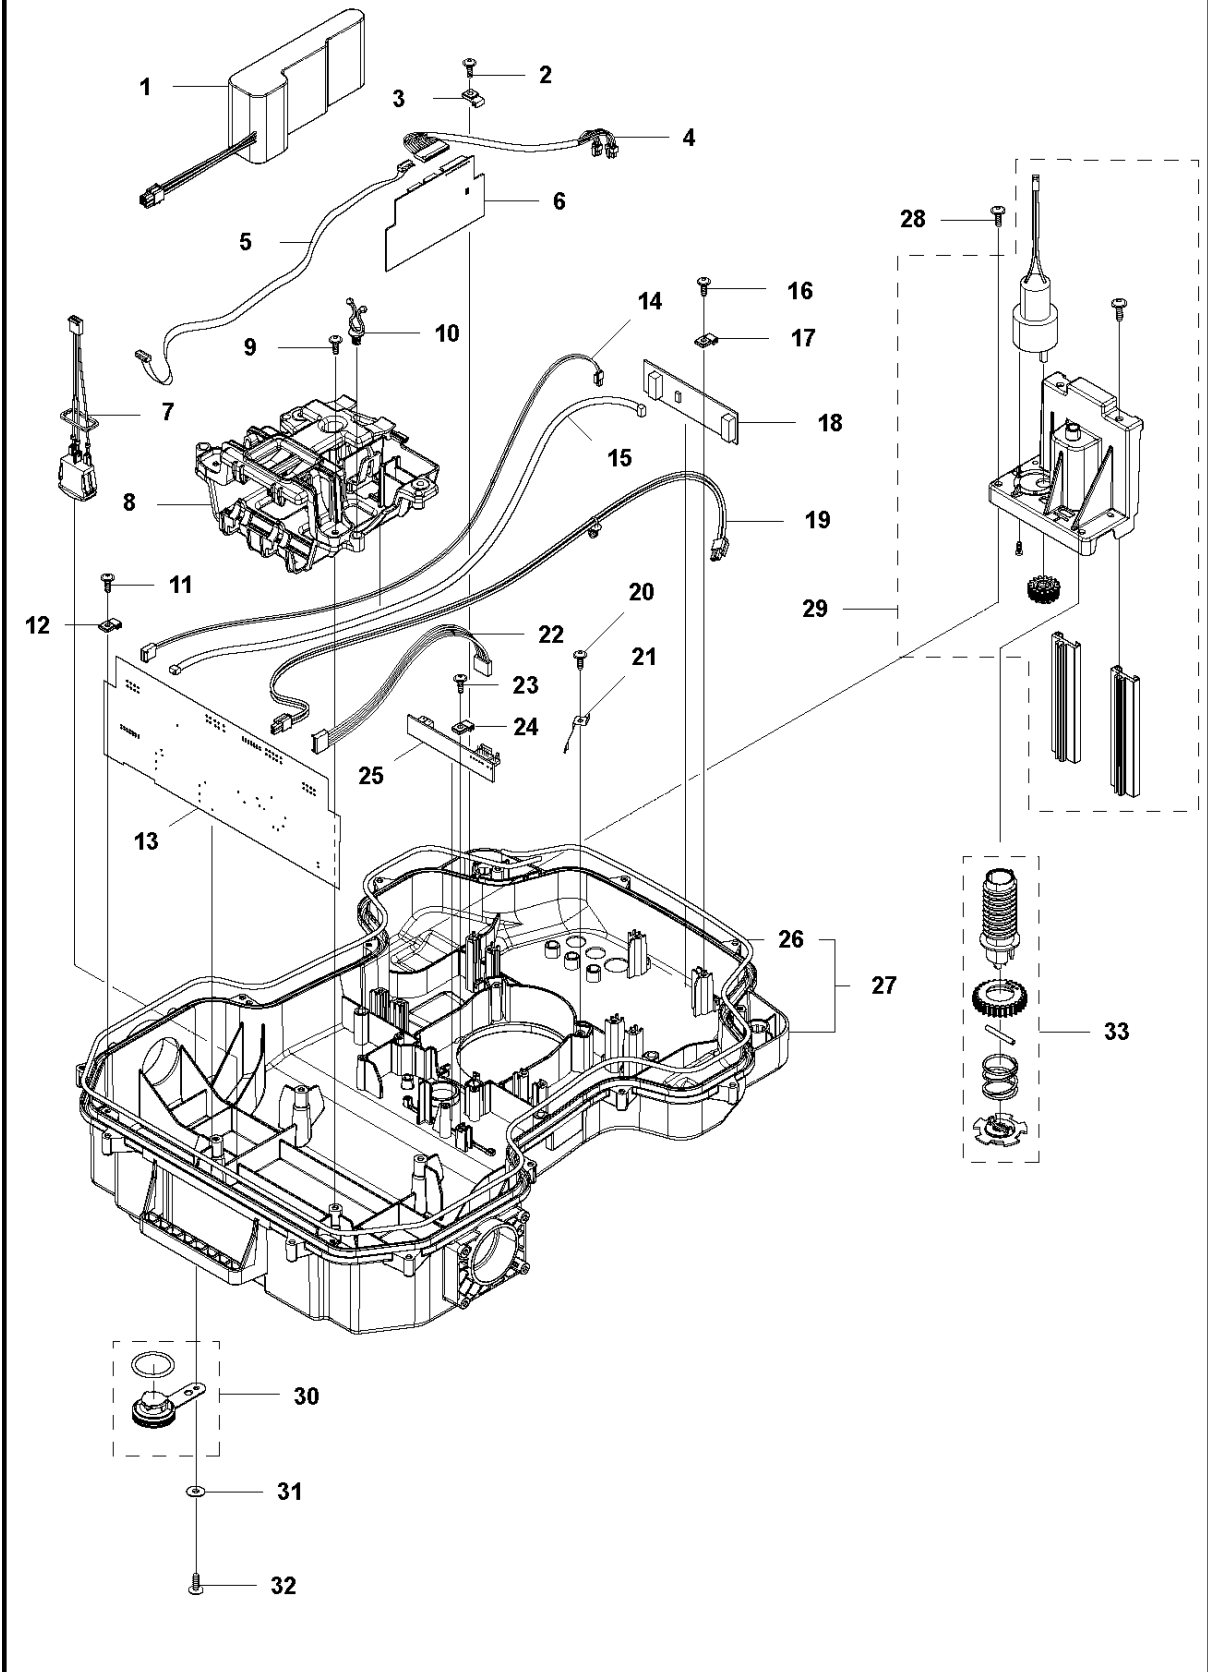

D AUTOMOWER 450X
CHASSIS LOWER

CHASSIS LOWER

AUTOMOWER 450X, 2018-

Ref	Part No	Description	Remark	QTY KIT
1	589 58 57-01	BATTERY	Battery	2
2	575 54 33-14	SCREW	Screw	2
3	579 52 94-01	CLAMP	Clamp	2
4	580 61 44-01	LOOM	US-Extension Wiring	1
5	579 70 86-01	WIRING ASSY	AUX Cable	1
6	578 28 57-01	PRINTED CIRCUIT ASSY	PCBA US	1
7	579 70 87-01	CABLE ASSY	Switch On-Off	1
8	580 60 96-02	HOLDER	Holder	1
9	574 45 01-01	SCREW ITPANT	Screw	5
10	580 68 29-01	HOLDER	Holder Twist Lock	7
11	575 54 33-14	SCREW	Screw	2
12	579 52 94-01	CLAMP	Clamp	2
13	592 85 26-01	PRINTED CIRCUIT ASSY	Main Board	1
14	588 81 84-02	WIRING ASSY	LED-Extension Wiring	1
15	579 70 82-01	LOOM	Sensor Cable	1
16	575 54 33-14	SCREW	Screw	2
17	579 52 94-01	CLAMP	Clamp	2
18	588 90 30-01	PRINTED CIRCUIT ASSY	PCBA Loop Sensor	1
19	580 37 07-02	LOOM	Charging Cable	1
20	575 54 33-14	SCREW	Screw	2
21	581 55 61-01	SPRING	Spring	2
22	579 70 80-01	LOOM	Height Adjustment Wiring	1
23	575 54 33-14	SCREW	Screw	1
24	579 52 94-01	CLAMP	Clamp	1
25	579 72 85-02	PRINTED CIRCUIT ASSY	PCBA Height Adjustment	1
26	574 87 47-05	SEALING STRIP	Sealing Strip (1 pcs, diam. 5 mm)	1
27	583 94 45-02	CHASSIS KIT	Chassis KIT	1
28	575 54 33-14	SCREW	Screw	4
29	501 06 83-01	MOTOR ASSY	Motor ASSY	1
30	581 62 12-02	PLUG KIT	Plug KIT	1
31	734 11 37-41	WASHER	Washer	1
32	574 45 01-01	SCREW ITPANT	Screw	1
33	581 62 16-01	SCREW KIT	Gear KIT	1