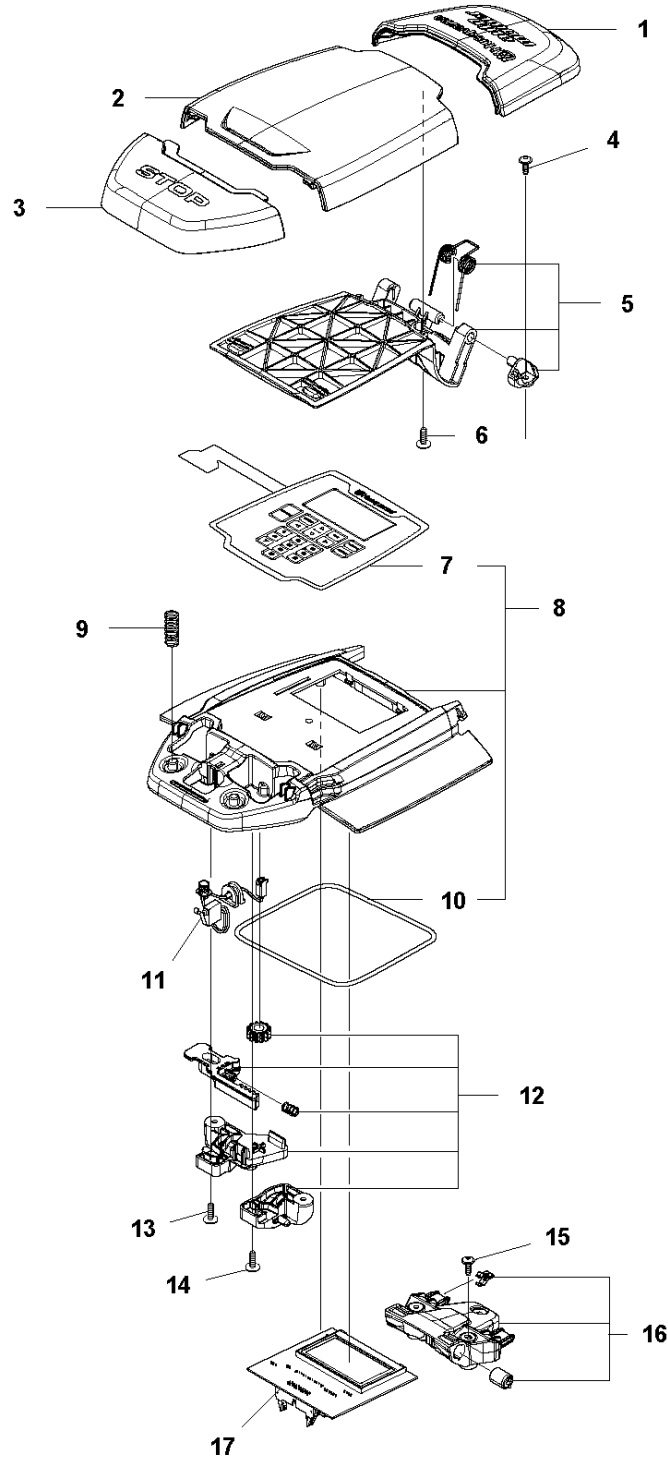

## COVER

AUTOMOWER 450X, 2018-

Ref	Part No	Description	Remark	QTY KIT
1	588 79 91-01	BODY KIT	Top Cover Grey	1
1	588 79 91-02	BODY KIT	Top Cover White	1
1	588 79 91-03	BODY KIT	Top Cover Orange	1
2	501 06 51-01	WIRING ASSY	LED Lights	1
3	501 06 52-01	WIRING ASSY	US-Sensors	1
4	501 06 11-02	BODY ASSY	Body ASSY	1
5	585 53 92-02	CABLE ASSY	Charging Plate Wiring	1
6	501 06 56-01	HOLDER ASSY	Holder ASSY	1
7	575 54 33-14	SCREW	Screw	1
8	587 42 35-01	DECAL	Decal Crown	1
9	580 52 68-01	CAP	Cap Snaploc	4
10	501 61 06-01	CLAMP	Clips	1
11	501 06 50-01	BUMPER ASSY	Bumper ASSY	1
12	586 35 97-01	LABEL	Label Warning	1
13	574 45 01-01	SCREW ITPANT	Screw	10

## CENTER CONSOL

AUTOMOWER 450X, 2018-

Ref	Part No	Description	Remark	QTY KIT
1	588 79 75-04	COVER	Cover	1
2	579 45 85-03	HATCH	Hatch	1
3	579 45 81-01	BUTTON	Stop Button	1
4	575 54 33-14	SCREW	Screw	2
5	501 06 58-01	HINGE KIT	Hinge KIT	1
6	575 54 33-14	SCREW	Screw	2
7	579 62 79-02	KEYBOARD	Keyboard	1
8	583 94 37-01	COVER KIT	Cover ASSY	1
9	535 13 01-01	SPRING	Spring	2
10	574 87 47-06	SEALING STRIP	Sealing Strip (1 pcs, diam. 5 mm)	1
11	574 48 03-02	SWITCH	Switch	1
12	501 06 60-01	LOCK KIT	Locking Plate KIT	1
13	575 54 33-14	SCREW	Screw	1
14	575 54 33-14	SCREW	Screw	1
15	575 54 33-14	SCREW	Screw	3
16	581 62 07-01	SUPPORT KIT	Support KIT	1
17	588 27 59-01	PRINTED CIRCUIT ASSY	PCBA HMI	1