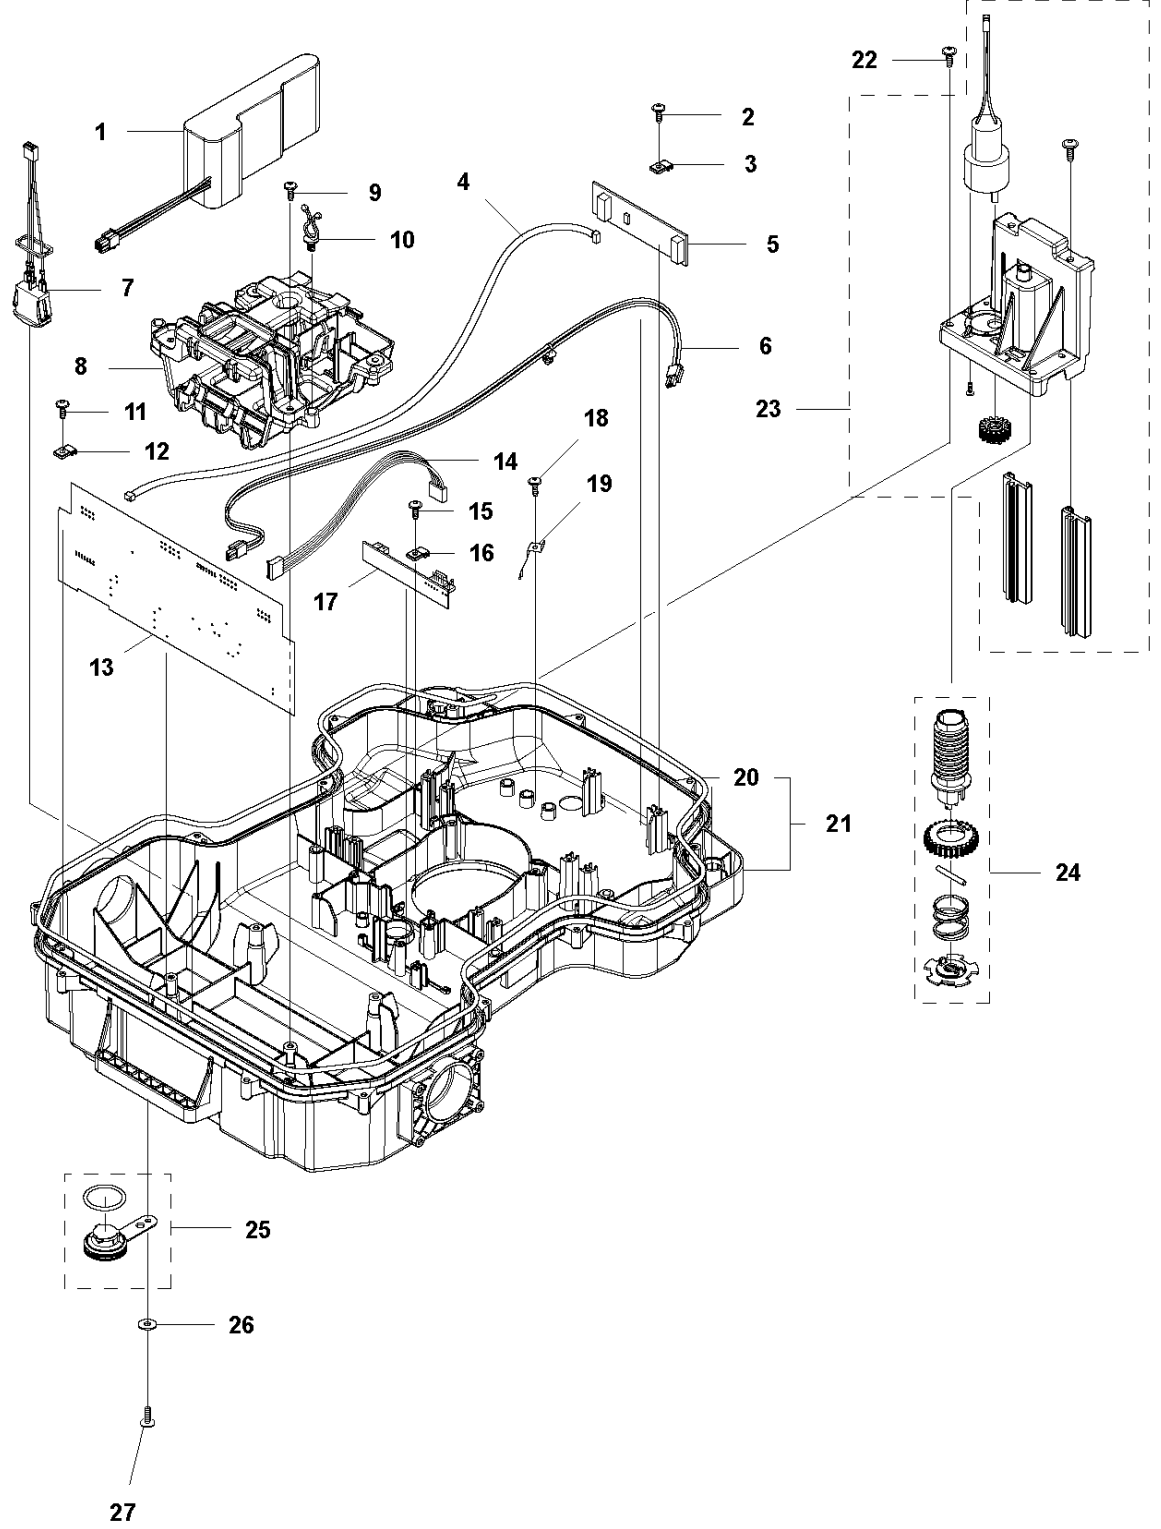

D AUTOMOWER 440
CHASSIS LOWER

CHASSIS LOWER

AUTOMOWER 440, 2018-

Ref	Part No	Description	Remark	QTY KIT
1	589 58 57-01	BATTERY	Battery	2
2	575 54 33-14	SCREW	Screw	2
3	579 52 94-01	CLAMP	Clamp	2
4	579 70 82-01	LOOM	Loom	1
5	588 90 30-01	PRINTED CIRCUIT ASSY	Printed Circuit ASSY	1
6	580 37 07-02	LOOM	Loom	1
7	579 70 87-01	CABLE ASSY	Switch, On Off	1
8	580 60 96-02	HOLDER	Holder	1
9	574 45 01-01	SCREW ITPANT	Screw	5
10	580 68 29-01	HOLDER	Holder	7
11	575 54 33-14	SCREW	Screw	2
12	579 52 94-01	CLAMP	Clamp	2
13	592 85 26-01	PRINTED CIRCUIT ASSY	Printed Circuit ASSY	1
14	579 70 80-01	LOOM	Loom	1
15	575 54 33-14	SCREW	Screw	1
16	579 52 94-01	CLAMP	Clamp	1
17	579 72 85-02	PRINTED CIRCUIT ASSY	Printed Circuit ASSY	1
18	575 54 33-14	SCREW	Screw	2
19	581 55 61-01	SPRING	Spring	2
20	574 87 47-05	SEALING STRIP	Sealing Strip (1 pcs, 5 mm)	1
21	581 62 17-01	CHASSIS KIT	Chassis KIT	1
22	575 54 33-14	SCREW	Screw	4
23	501 06 83-01	MOTOR ASSY	Motor ASSY	1
24	581 62 16-01	SCREW KIT	Screw KIT	1
25	581 62 12-02	PLUG KIT	Plug KIT	1
26	734 11 37-41	WASHER	Washer	1
27	574 45 01-01	SCREW ITPANT	Screw	1