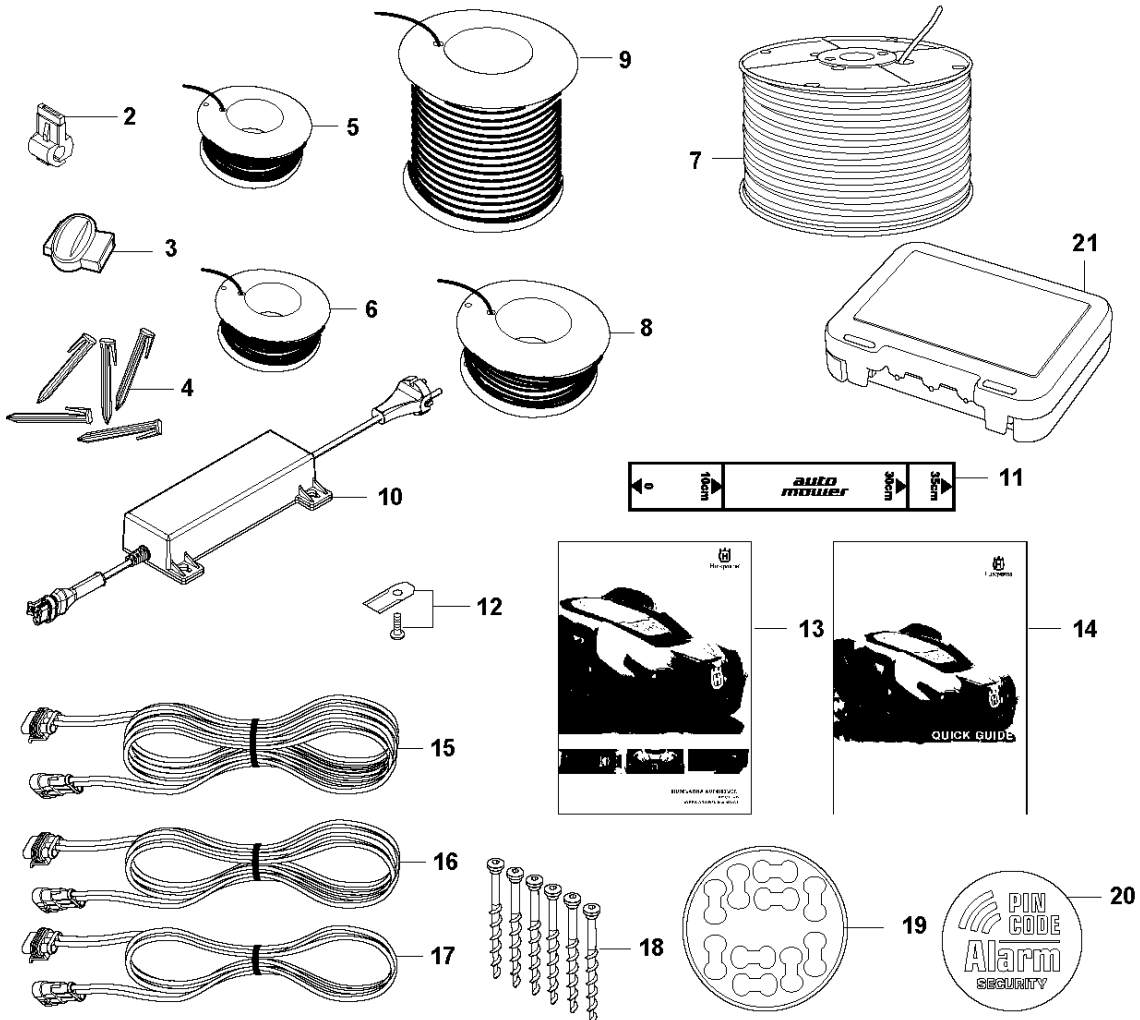

H AUTOMOWER 440 INSTALLATION ACCESSORIES

INSTALLATION ACCESSORIES

AUTOMOWER 440, 2018-

Ref	Part No	Description	Remark	QTY KIT
1	967 62 36-01	INSTALLATION KIT	Installation KIT S: Wire (150 m), Staples (300 pcs), Connectors (3 pcs), Couplers (5 pcs)	1
1	967 62 36-02	INSTALLATION KIT	Installation KIT M: Wire (250 m), Staples (400 pcs), Connectors (3 pcs), Couplers (5 pcs)	1
1	967 62 36-03	INSTALLATION KIT	Installation KIT L: Wire (400 m), Staples (600 pcs), Connectors (5 pcs), Couplers (5 pcs)	1
2	535 12 90-01	CONNECTOR	Loop Wire Connector	1
2	535 12 90-02	CONNECTOR	Loop Wire Connector, Blister Pack, 100 pcs	1
2	577 86 48-01	CONNECTOR	Loop Wire Connectors, Blister Pack, 5pcs	1
3	501 98 02-01	COUPLER	Coupler	1
3	577 86 47-01	COUPLER	Couplers, Blister Pack, 5 pcs	1
3	501 98 02-03	COUPLER	Couplers, 100 pcs	1
4	577 86 42-01	STAPLE	Staples, 85 mm, Blister Pack, 100 pcs	1
4	583 97 34-01	STAPLE	Staples, 85 mm, 100 pcs	1
5	577 86 43-02	WIRE	Wire Blister Pack, (50 m)	1
5	580 66 20-02	WIRE	Wire (150 m)	1
5	577 86 43-01	WIRE	Wire Blister Pack, (150 m)	1
6	580 66 20-01	WIRE	Wire (250 m)	1
7	593 29 77-01	WIRE	Wire Pro 300m	1
8	522 91 41-01	WIRE	Wire (500 m, ~3.4 mm)	1
9	580 66 20-04	WIRE	Wire (800 m)	1
10	586 81 22-01	POWER UNIT	Transformer (EU)	1
10	586 81 22-02	POWER UNIT	Transformer (UK/IRL)	1
10	586 81 22-03	POWER UNIT	Transformer (CH)	1
10	586 81 22-04	POWER UNIT	Transformer (US/CA)	1
10	586 81 22-05	POWER UNIT	Transformer (AU/NZ)	1
11	544 17 75-01	MEASURING TAPE	Measuring Tape	1
12	577 86 46-03	BLADE SET	Long Life Safety Blades, Blister Pack, 9 pcs	1
12	577 60 65-05	BLADE SET	Long Life Safety Blades, 45 pcs	1
12	577 60 66-04	BLADE SET	Long Life Safety Blades, 300 pcs	1
13	115875801	TBD	Operator's Manual, Swedish	1
13	115875806	TBD	Operator's Manual, Danish	1
13	115875811	TBD	Operator's Manual, Finnish	1
13	115875821	TBD	Operator's Manual, Norwegian	1
13	115875826	TBD	Operator's Manual, English	1
13	115875831	TBD	Operator's Manual, French	1
13	115875832	TBD	Operator's Manual, French (Canada)	1
13	115875836	TBD	Operator's Manual, Dutch	1
13	115875841	TBD	Operator's Manual, Italian	1
13	115875846	TBD	Operator's Manual, Spanish	1
13	115875851	TBD	Operator's Manual, German	1
13	115875856	TBD	Operator's Manual, Russian	1
13	115875858	TBD	Operator's Manual, Hungarian	1
13	115875859	TBD	Operator's Manual, Portuguese	1
13	115875861	TBD	Operator's Manual, Polish	1
13	115875862	TBD	Operator's Manual, Romanian	1