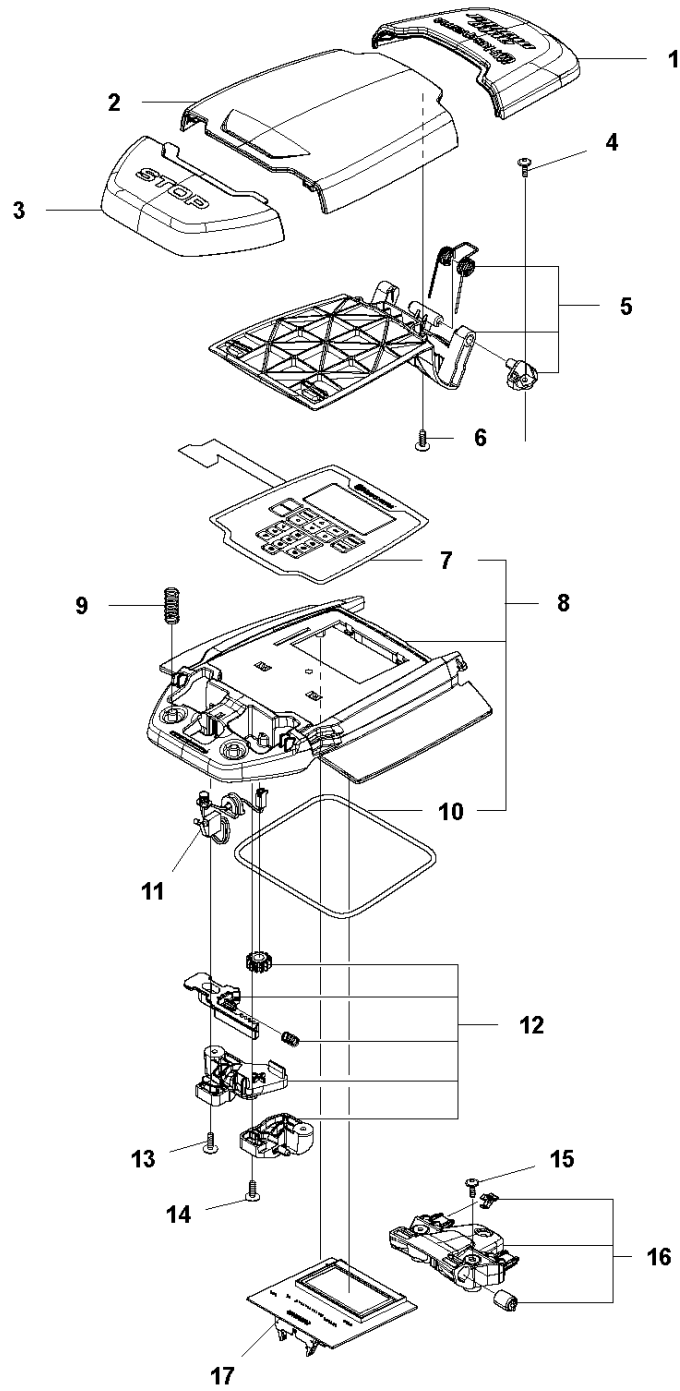

## COVER

AUTOMOWER 440, 2018-

Ref	Part No	Description	Remark	QTY KIT
1	581 62 04-05	BODY KIT	Body KIT	1
2	587 42 35-01	DECAL	Decal	1
3	580 52 68-01	CAP	Cap	4
4	586 35 97-01	LABEL	Label	1
5	585 53 92-04	CABLE ASSY	Charging Plate Wiring	1
6	501 06 56-01	HOLDER ASSY	Holder ASSY	1
7	575 54 33-14	SCREW	Screw	1
8	579 51 98-02	BUMPER	Bumper	1
9	574 45 01-01	SCREW ITPANT	Screw	4

## CENTER CONSOL

AUTOMOWER 440, 2018-

Ref	Part No	Description	Remark	QTY KIT
1	588 79 75-06	COVER	Cover	1
2	579 45 85-01	HATCH	Hatch	1
3	579 45 81-01	BUTTON	Button	1
4	575 54 33-14	SCREW	Screw	2
5	501 06 58-01	HINGE KIT	Hinge KIT	1
6	575 54 33-14	SCREW	Screw	2
7	579 62 79-01	KEYBOARD	Keyboard	1
8	581 62 06-01	COVER KIT	Cover KIT	1
9	535 13 01-01	SPRING	Spring	2
10	574 87 47-06	SEALING STRIP	Sealing Strip (1 pcs, 5 mm)	1
11	574 48 03-02	SWITCH	Switch	1
12	501 06 60-01	LOCK KIT	Locking Plate KIT	1
13	575 54 33-14	SCREW	Screw	1
14	575 54 33-14	SCREW	Screw	1
15	575 54 33-14	SCREW	Screw	3
16	581 62 07-01	SUPPORT KIT	Support KIT	1
17	592 91 04-01	PRINTED CIRCUIT ASSY	Printed Circuit ASSY	1