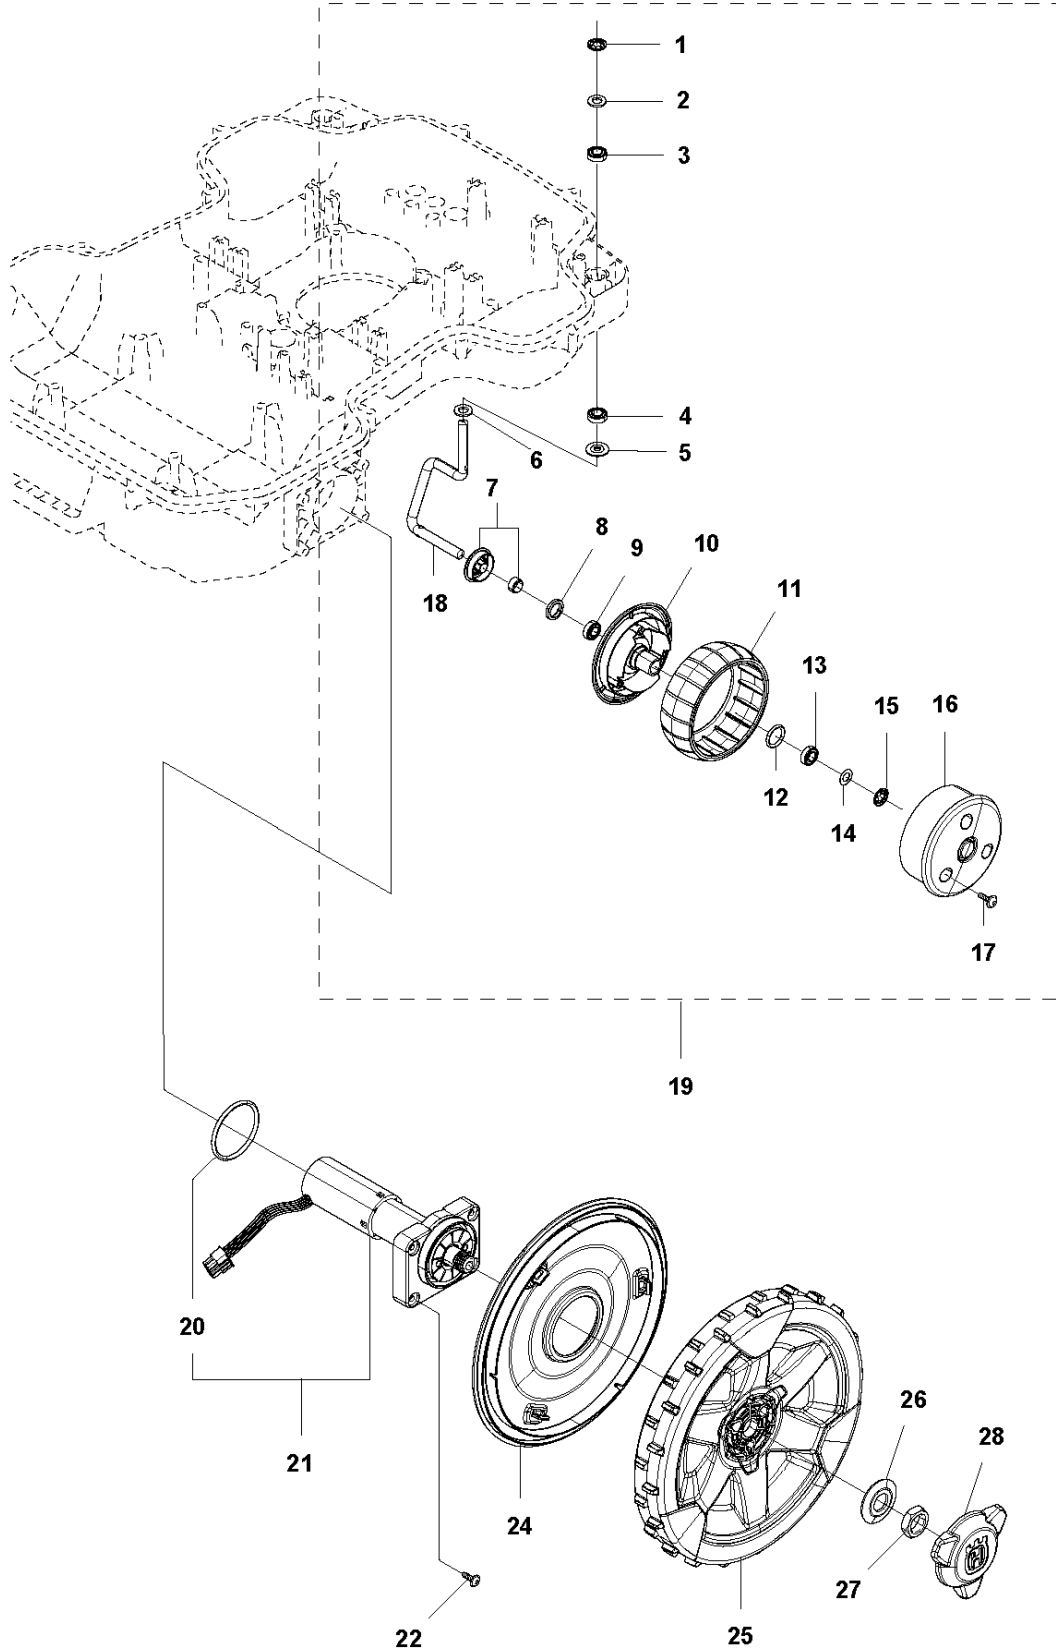

E AUTOMOWER 440
WHEELS & TIRES

WHEELS & TIRES

AUTOMOWER 440, 2018-

Ref	Part No	Description	Remark	QTY KIT
1	576 01 93-02	LOCKWASHER	Lock Washer	2
2	580 76 46-01	WASHER	Washer	2
3	580 60 51-01	BALL BEARING	Ball Bearing	2
4	580 60 51-01	BALL BEARING	Ball Bearing	2
5	535 08 78-03	WASHER	Washer	2
6	580 76 46-01	WASHER	Washer	2
7	581 62 15-01	SHIELD KIT	Shield KIT	2
8	580 48 71-01	SEALING	Sealing	2
9	580 60 51-01	BALL BEARING	Ball Bearing	2
10	579 45 71-01	WHEEL	Wheel Inside	2
11	574 44 98-01	WHEEL	Tire	2
12	580 44 51-01	O-RING	O-ring	2
13	580 60 51-01	BALL BEARING	Ball Bearing	2
14	580 76 46-01	WASHER	Washer	2
15	576 01 93-02	LOCKWASHER	Lock Washer	2
16	579 45 72-01	WHEEL	Wheel Outside	2
17	575 54 33-14	SCREW	Screw	6
18	580 33 61-01	SPINDLE	Spindle	2
19	581 62 14-01	WHEEL KIT	Front Wheel KIT	2
20	580 44 39-02	O-RING	O-ring	2
21	581 62 13-03	MOTOR KIT	Wheel Motor ASSY	2
22	574 45 01-01	SCREW IXPANT	Screw	8
24	582 27 60-01	COVER	Cover	2
25	582 27 25-01	WHEEL	Rear Wheel	2
26	586 21 06-01	WASHER	Spring Washer	2
27	731 43 24-01	HEXAGON THIN NUT	Thin Nut	2
28	579 50 55-02	HUB CAP	Hub Cap	2