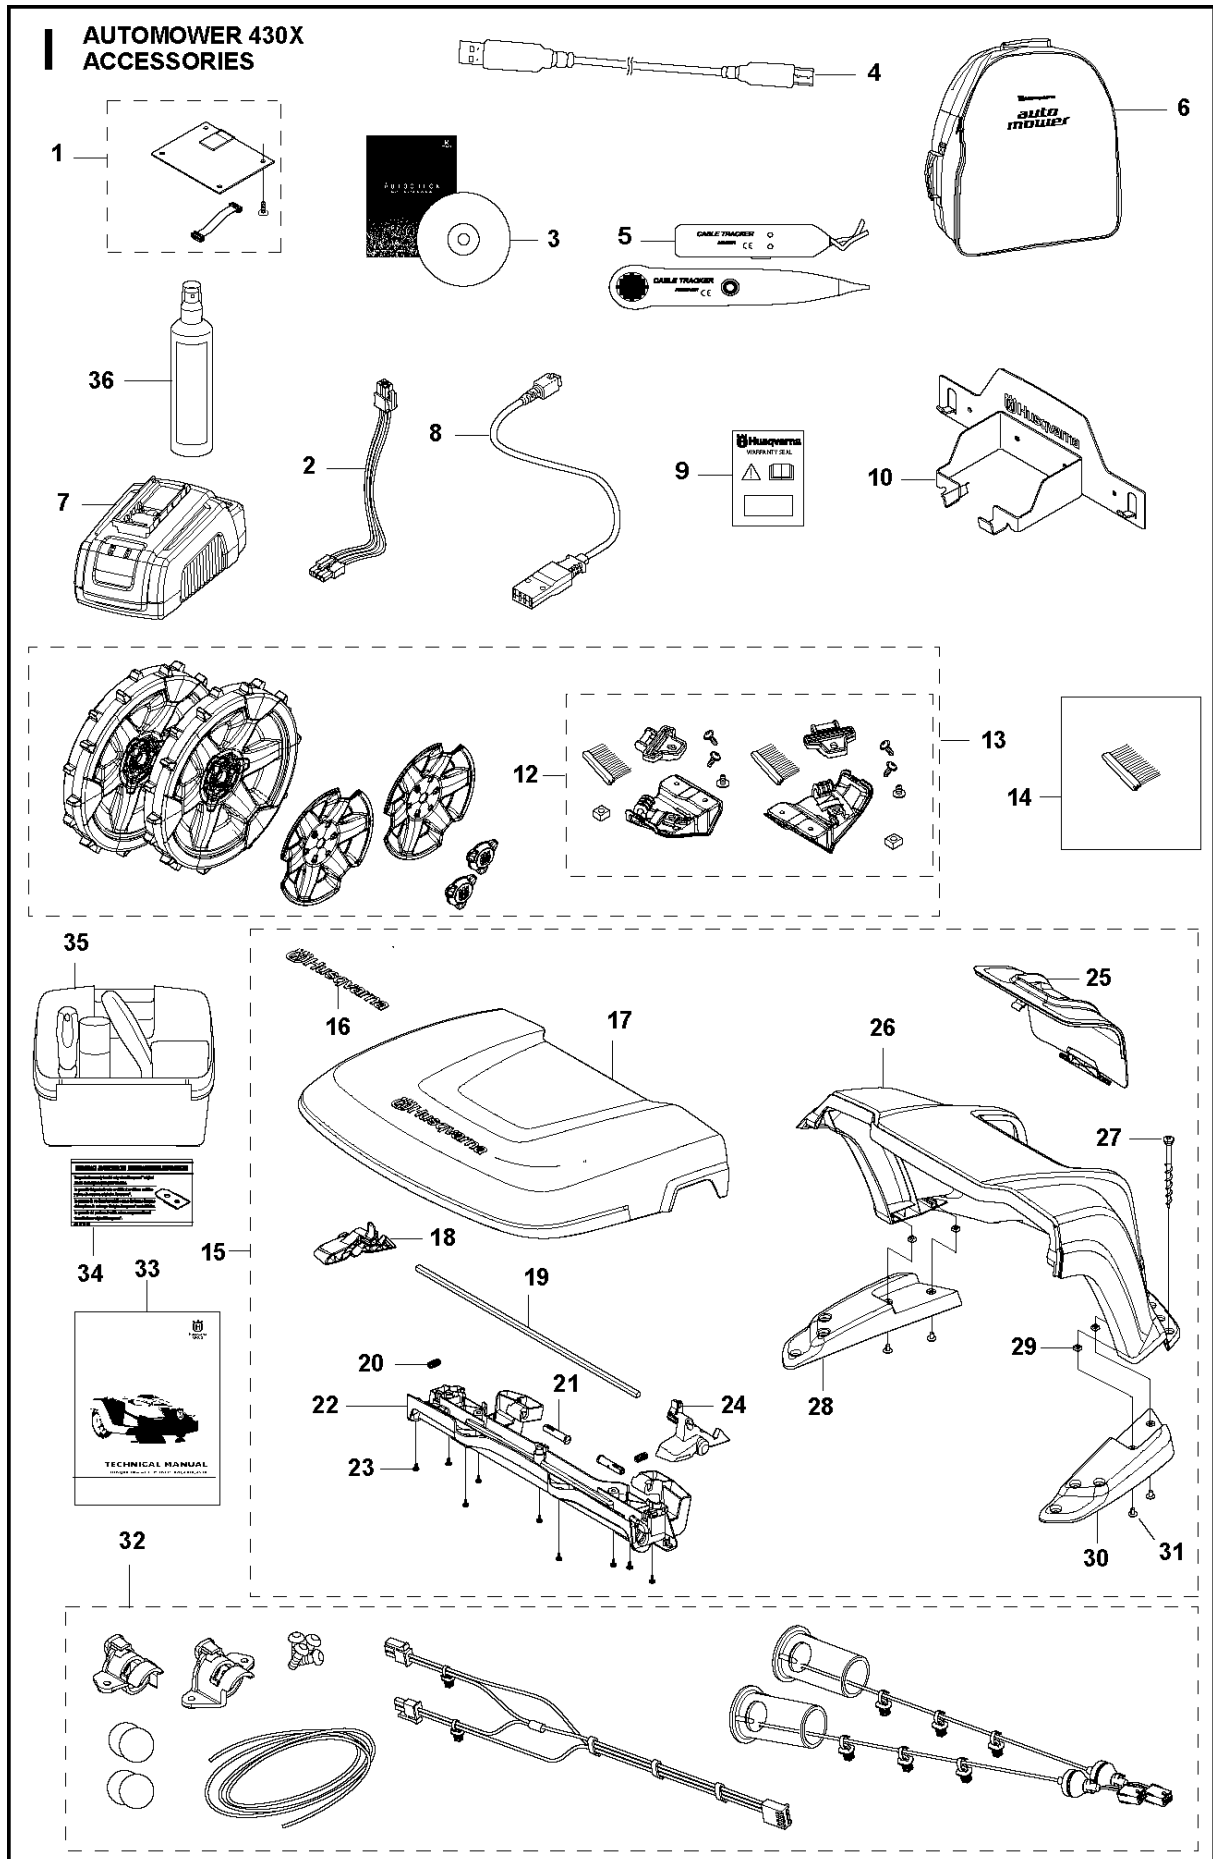

ACCESSORIES

AUTOMOWER 430X, 2019-

Ref	Part No	Description	Remark	QTY KIT
1	586 66 23-05	GPS MODULE	Automower Connect KIT	1
2	591 20 36-01	WIRING ASSY		1
3	577 85 81-03	DVD	DVD Autocheck EXP	1
4	577 51 81-02	CABLE	Service Cable (USB)	1
5	577 60 68-01	TEST EQUIPMENT	Interruption Detector	1
6	522 91 67-01	BAG	Bag	1
7	588 40 84-01	CHARGER	Quick Charger with Battery Test	1
8	588 20 26-01	CABLE ASSY	Cable Quick Charger	1
9	580 68 95-02	LABEL	Warranty Seal 1pcs	1
10	585 01 97-02	WALL HANGER	Wall Hanger	1
12	581 90 31-02	BRUSH KIT	Brush KIT incl Brush, 6 pcs	1
13	581 88 97-02	WHEEL KIT	Rear Wheel KIT incl. Brush KIT	1
14	581 98 20-02	BRUSH KIT	Brush, 6pcs	1
15	585 01 94-01	HOUSING	House KIT	1
16	577 46 90-01	DECAL	Decal	1
17	586 88 58-01	KIT	Cover Lid	1
18	585 32 40-02	HANDLE	Handle Left	1
19	585 32 41-01	ROD	Steel Rod	1
20	580 51 14-01	SPRING	Spring	2
21	585 34 15-01	HINGE PIN	Hinge Pin	2
22	585 34 16-01	BEAM	Beam	1
23	575 54 33-14	SCREW	Screw	9
24	585 32 40-01	HANDLE	Handle Right	1
25	585 32 36-01	HATCH	Hatch	1
26	585 32 34-01	COVER	Cover Base	1
27	575 23 86-01	SCREW KIT	Screw KIT, 6 pcs	1
28	585 32 38-02	SUPPORT	Support Base Left	1
29	503 22 66-01	SQUARE NUT	Square Nut	4
30	585 32 38-01	SUPPORT	Support Base Right	1
31	535 12 93-03	SCREW IHPANM	Screw	4
32	581 91 25-02	HEAD LIGHTS	Head Lights KIT	1
33	115 81 90-01	WORKSHOP MANUAL	Technical Handbook -420, 430X, 450X Swedish	1
33	115 81 90-06	WORKSHOP MANUAL	Technical Handbook -420, 430X, 450X Danish	1
33	115 81 90-11	WORKSHOP MANUAL	Technical Handbook -420, 430X, 450X Finnish	1
33	115 81 90-21	WORKSHOP MANUAL	Technical Handbook -420, 430X, 450X Norwegian	1
33	115 81 90-26	WORKSHOP MANUAL	Technical Handbook -420, 430X, 450X English	1
33	115 81 90-31	WORKSHOP MANUAL	Technical Handbook -420, 430X, 450X French	1
33	115 81 90-36	WORKSHOP MANUAL	Technical Handbook -420, 430X, 450X Dutch	1
33	115 81 90-41	WORKSHOP MANUAL	Technical Handbook -420, 430X, 450X Italian	1
33	115 81 90-46	WORKSHOP MANUAL	Technical Handbook -420, 430X, 450X Spanish	1
33	115 81 90-51	WORKSHOP MANUAL	Technical Handbook -420, 430X, 450X German	1
33	115819056	TBD	Technical Handbook -420, 430X, 450X Russian	1
33	115819058	TBD	Technical Handbook -420, 430X, 450X Hungarian	1
33	115819059	TBD	Technical Handbook -420, 430X, 450X Portuguese	1
33	115819061	TBD	Technical Handbook -420, 430X, 450X Polish	1
33	115819062	TBD	Technical Handbook -420, 430X, 450X Romanian	1
33	115819063	TBD	Technical Handbook -420, 430X, 450X Estonian	1
33	115819064	TBD	Technical Handbook -420, 430X, 450X Latvian	1