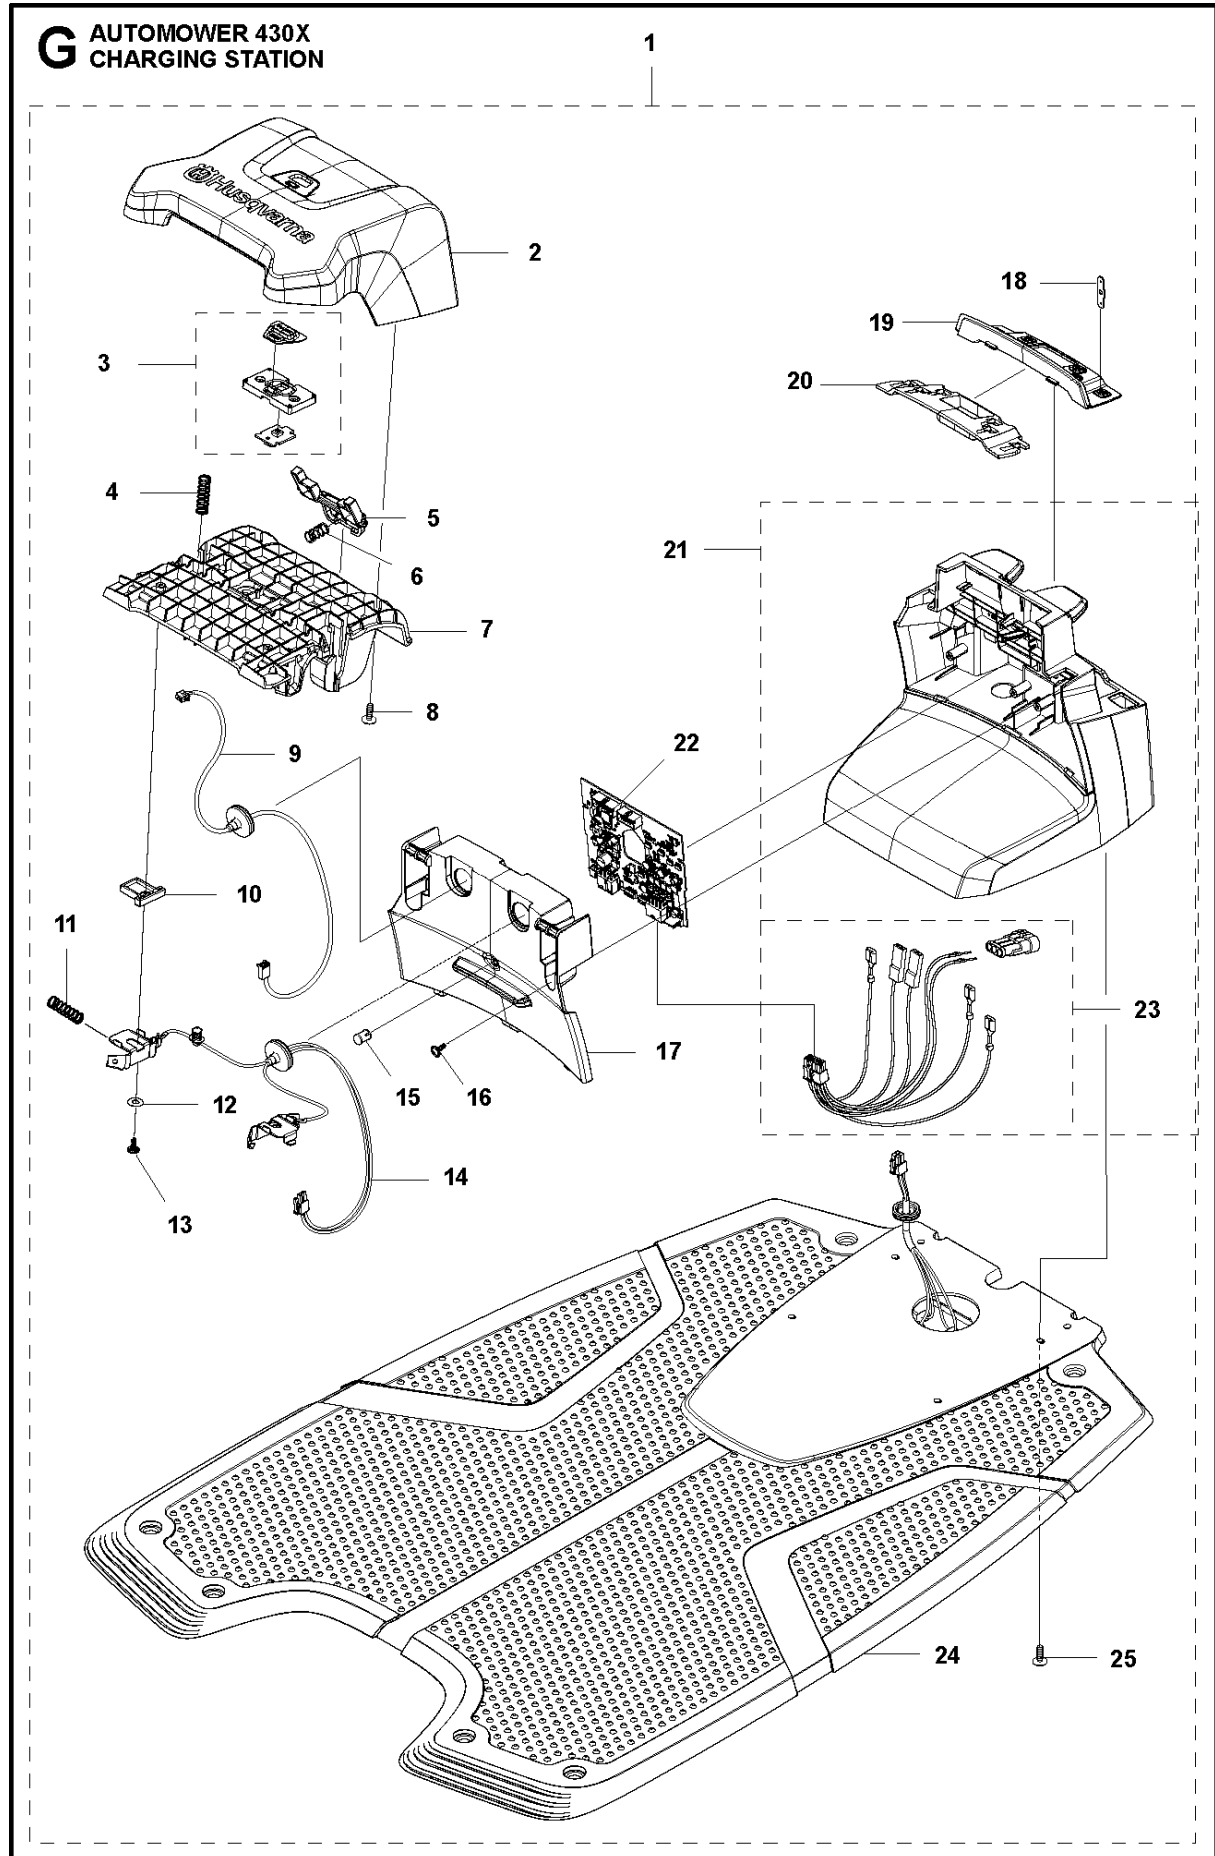

CHARGING STATION

AUTOMOWER 430X, 2019-

Ref	Part No	Description	Remark	QTY KIT
1	580 76 55-09	CHARGING STATION	Charging Station	1
2	579 44 82-04	CAP	Cap	1
3	501 06 59-01	BUTTON KIT	Home Button KIT	1
4	580 51 14-01	SPRING	Spring	2
5	579 46 24-02	BUTTON	Button	1
6	574 48 70-01	SPRING	Spring	1
7	579 45 80-04	FRAME	Frame	1
8	575 54 33-14	SCREW	Screw	4
9	579 70 83-01	LOOM	Home Button Wiring	1
10	579 46 05-01	DISTANCE	Distance	2
11	580 51 14-01	SPRING	Spring	2
12	734 11 37-41	WASHER	Washer	2
13	575 54 33-14	SCREW	Screw	2
14	585 53 95-02	CABLE ASSY	Loom Charging Contact	1
15	590 21 72-01	LENS	Diode Lens	1
16	575 54 33-14	SCREW	Screw	2
17	579 45 97-03	LID	Lid	1
18	580 50 41-01	TERMINAL	Terminal	4
19	579 45 98-02	PANEL	Panel	1
20	579 45 99-01	HOLDER	Holder	1
21	588 18 88-01	HOUSING ASSY	Housing KIT	1
22	592 89 45-01	PRINTED CIRCUIT ASSY	PCBA Charging Station	1
23	588 47 89-01	CABLE KIT	Wiring CS	1
24	590 09 40-01	BASE ASSY	Charging Plate	1
25	575 54 33-14	SCREW	Screw	4