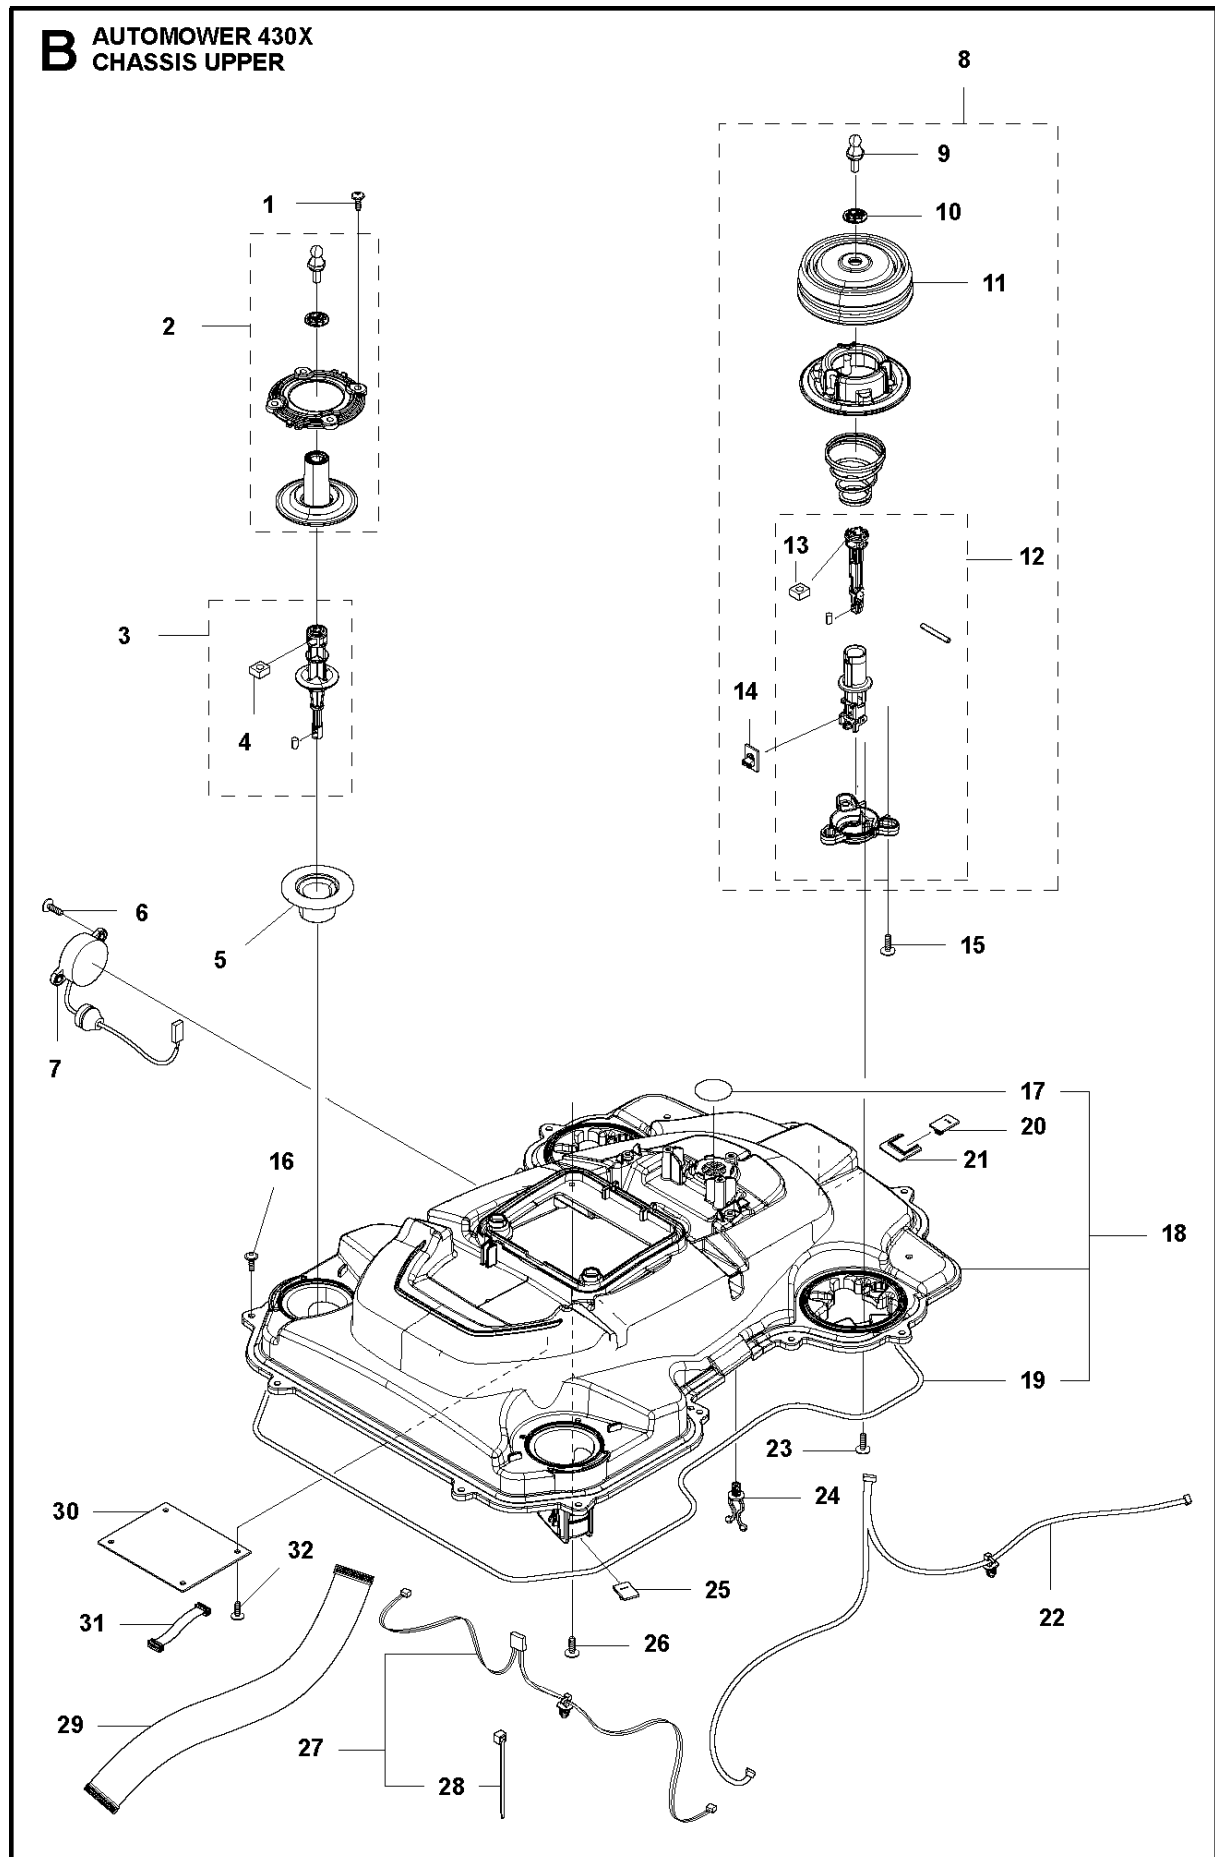

SPARE PARTS LIST

ROBOTIC LAWN MOWERS

AUTOMOWER 430X, 2019-

A AUTOMOWER 430X
COVER

COVER

AUTOMOWER 430X, 2019-

Ref	Part No	Description	Remark	QTY KIT
1	590 87 70-01	BODY KIT	Cover KIT Top Grey	1
1	590 87 70-02	BODY KIT	Cover KIT Top White	1
1	590 87 70-03	BODY KIT	Cover KIT Top Orange	1
2	501 06 51-01	WIRING ASSY		1
4	501 06 11-02	BODY ASSY		1
5	585 53 92-04	CABLE ASSY	Charging Plate Wiring	1
6	501 06 56-02	HOLDER ASSY	Holder ASSY	1
7	575 54 33-14	SCREW	Screw	1
8	587 42 35-01	DECAL		1
9	580 52 68-01	CAP	Cap	4
10	501 61 06-01	CLAMP	CLAMP	1
11	501 06 50-01	BUMPER ASSY		1
12	586 35 97-01	LABEL	Label Warning	1
13	574 45 01-01	SCREW ITPANT	Screw	10

C AUTOMOWER 430X
CENTER CONSOL

CENTER CONSOL

AUTOMOWER 430X, 2019-

Ref	Part No	Description	Remark	QTY KIT
1	588 79 75-02	COVER	Cover	1
2	579 45 85-01	HATCH	Hatch	1
3	579 45 81-01	BUTTON	Button	1
4	575 54 33-14	SCREW	Screw	2
5	501 06 58-01	HINGE KIT	Hinge KIT	1
6	575 54 33-14	SCREW	Screw	2
7	579 62 79-02	KEYBOARD	Keyboard	1
8	583 94 37-01	COVER KIT	Cover KIT	1
9	535 13 01-01	SPRING	Spring	2
10	574 87 47-06	SEALING STRIP	Sealing Strip (1 pcs, 5 mm)	1
11	574 48 03-02	SWITCH	Switch	1
12	501 06 60-01	LOCK KIT	Locking Plate KIT	1
13	575 54 33-14	SCREW	Screw	1
14	575 54 33-14	SCREW	Screw	1
15	575 54 33-14	SCREW	Screw	3
16	581 62 07-01	SUPPORT KIT	Support KIT	1
17	588 27 59-01	PRINTED CIRCUIT ASSY	Printed Circuit ASSY	1