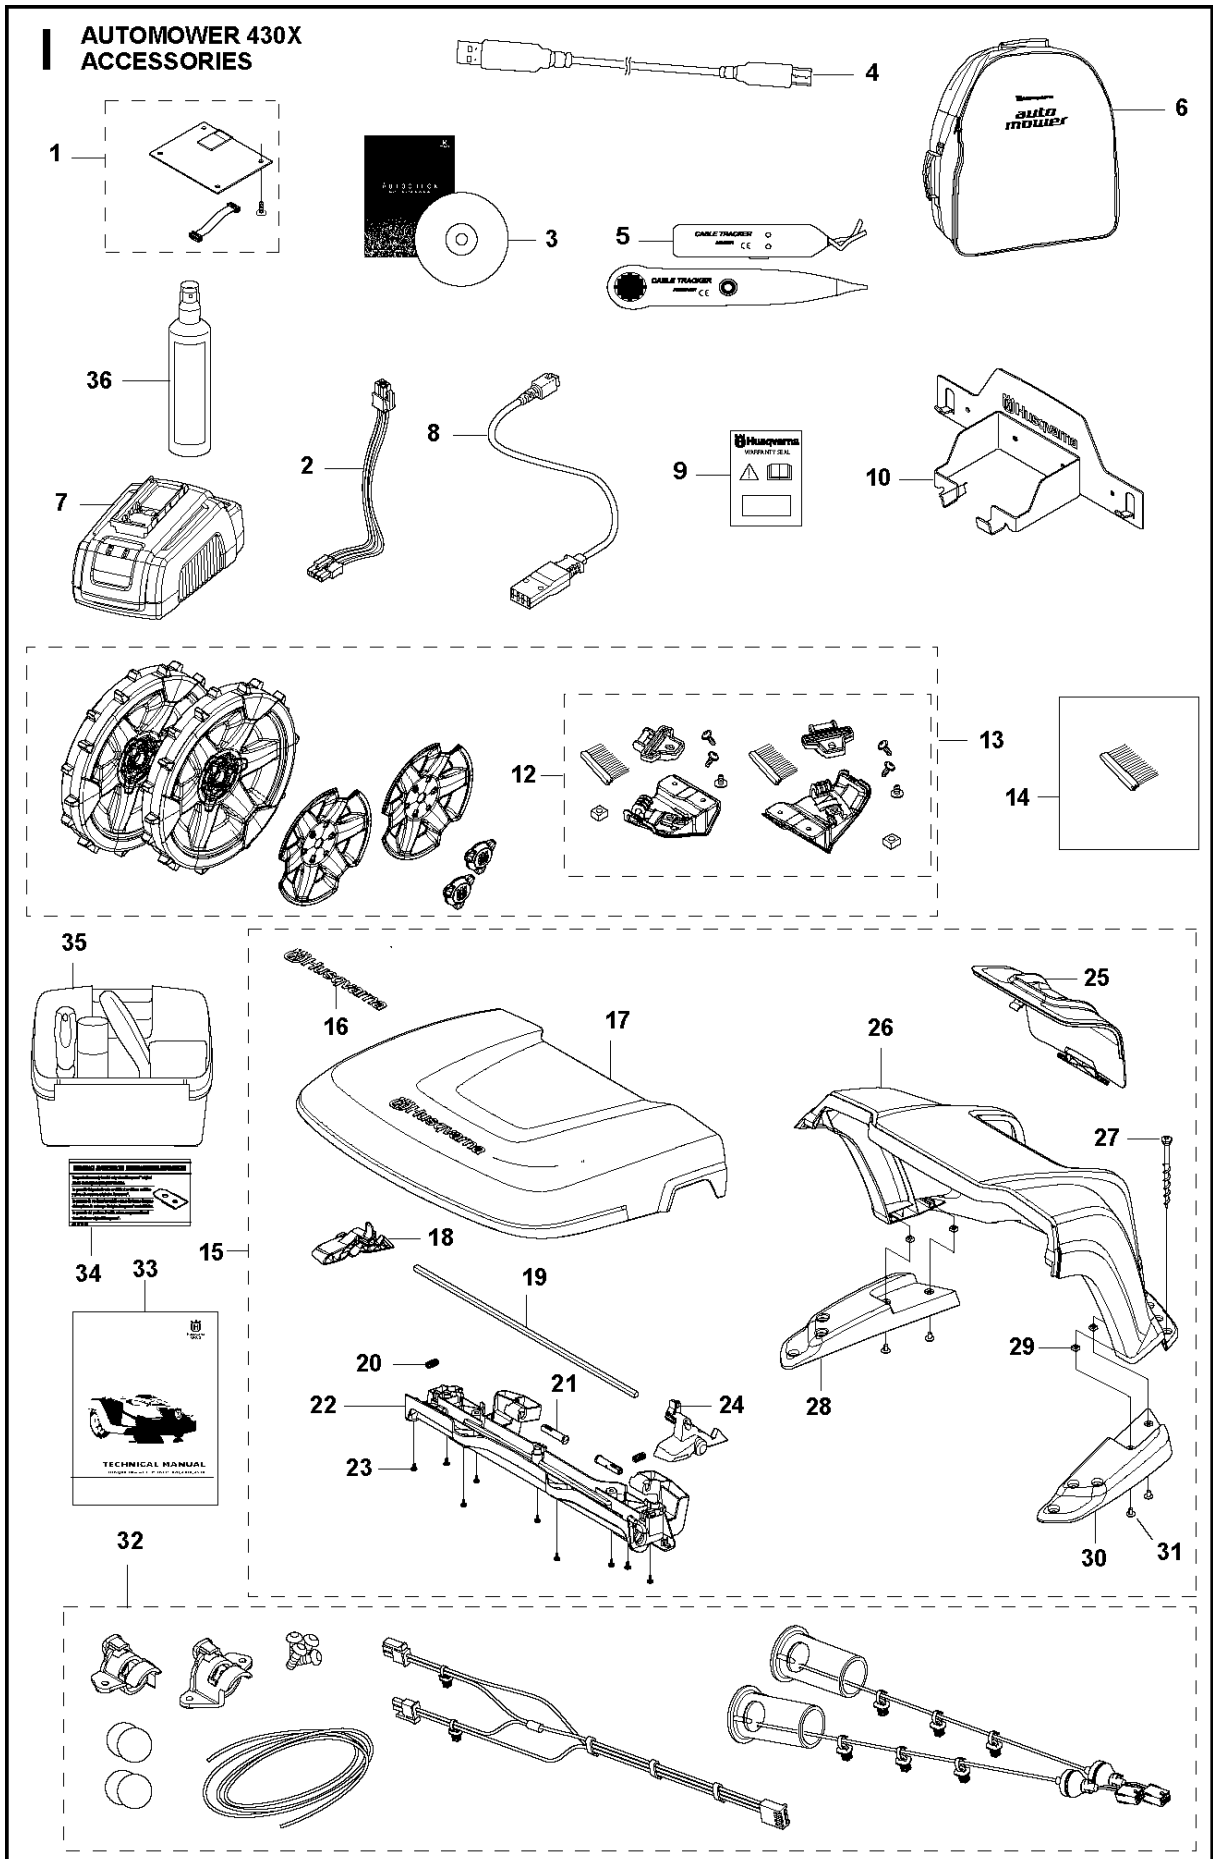

ACCESSORIES

AUTOMOWER 430X, 2019-

Ref	Part No	Description	Remark	QTY KIT
1	586 66 23-05	GPS MODULE	Automower Connect KIT	1
2	591 20 36-01	WIRING ASSY		1
3	577 85 81-03	DVD	DVD Autocheck EXP	1
4	577 51 81-02	CABLE	Service Cable (USB)	1
5	577 60 68-01	TEST EQUIPMENT	Interruption Detector	1
6	522 91 67-01	BAG	Bag	1
7	588 40 84-01	CHARGER	Quick Charger with Battery Test	1
8	588 20 26-01	CABLE ASSY	Cable Quick Charger	1
9	580 68 95-02	LABEL	Warranty Seal 1pcs	1
10	585 01 97-02	WALL HANGER	Wall Hanger	1
12	581 90 31-02	BRUSH KIT	Brush KIT incl Brush, 6 pcs	1
13	581 88 97-02	WHEEL KIT	Rear Wheel KIT incl. Brush KIT	1
14	581 98 20-02	BRUSH KIT	Brush, 6pcs	1
15	585 01 94-01	HOUSING	House KIT	1
16	577 46 90-01	DECAL	Decal	1
17	586 88 58-01	KIT	Cover Lid	1
18	585 32 40-02	HANDLE	Handle Left	1
19	585 32 41-01	ROD	Steel Rod	1
20	580 51 14-01	SPRING	Spring	2
21	585 34 15-01	HINGE PIN	Hinge Pin	2
22	585 34 16-01	BEAM	Beam	1
23	575 54 33-14	SCREW	Screw	9
24	585 32 40-01	HANDLE	Handle Right	1
25	585 32 36-01	HATCH	Hatch	1
26	585 32 34-01	COVER	Cover Base	1
27	575 23 86-01	SCREW KIT	Screw KIT, 6 pcs	1
28	585 32 38-02	SUPPORT	Support Base Left	1
29	503 22 66-01	SQUARE NUT	Square Nut	4
30	585 32 38-01	SUPPORT	Support Base Right	1
31	535 12 93-03	SCREW IHPANM	Screw	4
32	581 91 25-02	HEAD LIGHTS	Head Lights KIT	1
33	115 81 90-01	WORKSHOP MANUAL	Technical Handbook -420, 430X, 450X Swedish	1
33	115 81 90-06	WORKSHOP MANUAL	Technical Handbook -420, 430X, 450X Danish	1
33	115 81 90-11	WORKSHOP MANUAL	Technical Handbook -420, 430X, 450X Finnish	1
33	115 81 90-21	WORKSHOP MANUAL	Technical Handbook -420, 430X, 450X Norwegian	1
33	115 81 90-26	WORKSHOP MANUAL	Technical Handbook -420, 430X, 450X English	1
33	115 81 90-31	WORKSHOP MANUAL	Technical Handbook -420, 430X, 450X French	1
33	115 81 90-36	WORKSHOP MANUAL	Technical Handbook -420, 430X, 450X Dutch	1
33	115 81 90-41	WORKSHOP MANUAL	Technical Handbook -420, 430X, 450X Italian	1
33	115 81 90-46	WORKSHOP MANUAL	Technical Handbook -420, 430X, 450X Spanish	1
33	115 81 90-51	WORKSHOP MANUAL	Technical Handbook -420, 430X, 450X German	1
33	115819056	TBD	Technical Handbook -420, 430X, 450X Russian	1
33	115819058	TBD	Technical Handbook -420, 430X, 450X Hungarian	1
33	115819059	TBD	Technical Handbook -420, 430X, 450X Portuguese	1
33	115819061	TBD	Technical Handbook -420, 430X, 450X Polish	1
33	115819062	TBD	Technical Handbook -420, 430X, 450X Romanian	1
33	115819063	TBD	Technical Handbook -420, 430X, 450X Estonian	1
33	115819064	TBD	Technical Handbook -420, 430X, 450X Latvian	1