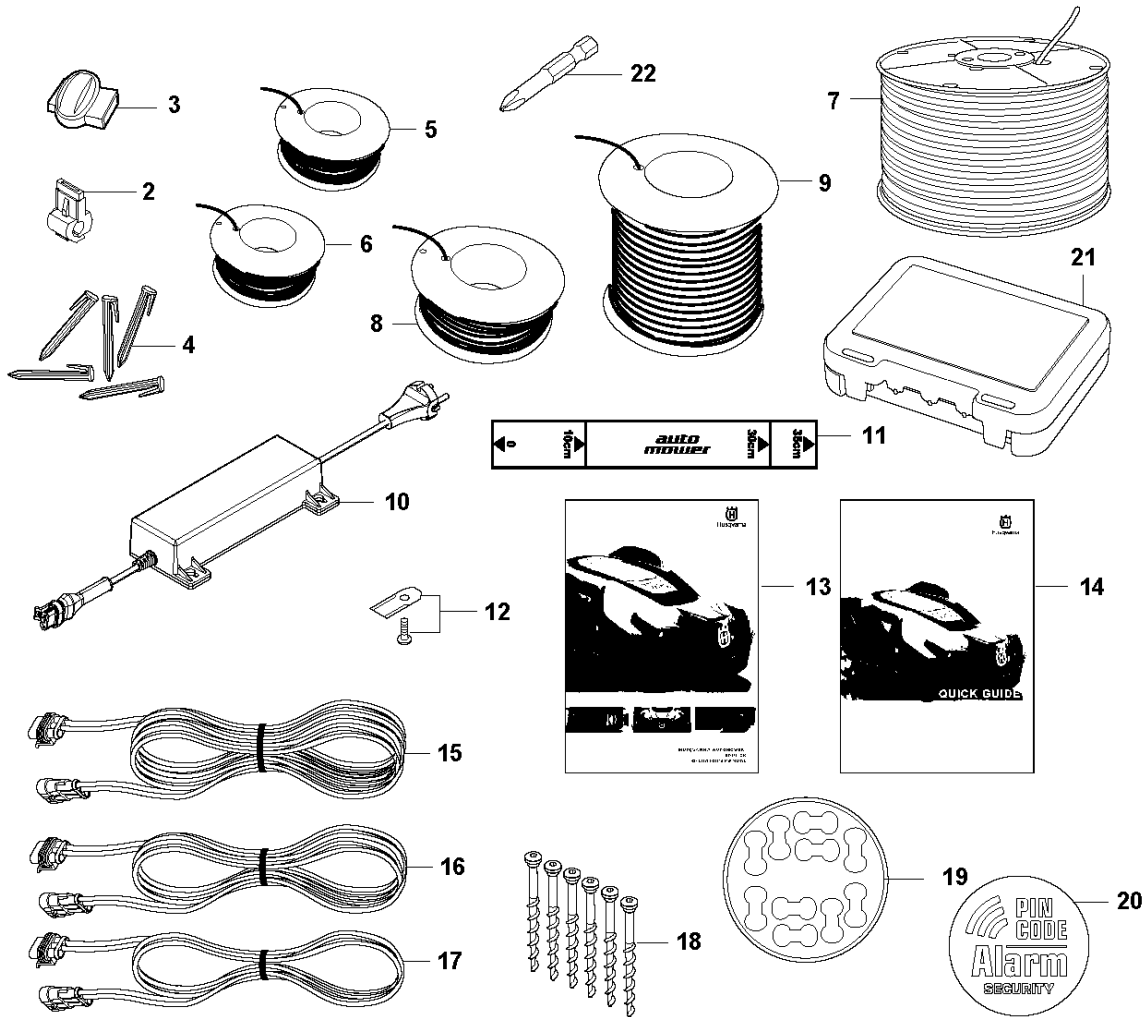

H AUTOMOWER 430X INSTALLATION ACCESSORIES

INSTALLATION ACCESSORIES

AUTOMOWER 430X, 2019-

Ref	Part No	Description	Remark	QTY KIT
1	967 62 36-01	INSTALLATION KIT	Installation KIT S: Wire (150 m), Staples (300 pcs), Connectors (3 pcs), Couplers (5 pcs)	1
1	967 62 36-02	INSTALLATION KIT	Installation KIT M: Wire (250 m), Staples (400 pcs), Connectors (3 pcs), Couplers (5 pcs)	1
1	967 62 36-03	INSTALLATION KIT	Installation KIT L: Wire (400 m), Staples (600 pcs), Connectors (5 pcs), Couplers (5 pcs)	1
2	535 12 90-01	CONNECTOR	Loop Wire Connector	1
2	535 12 90-02	CONNECTOR	Loop Wire Connector, Blister Pack, 100 pcs	1
2	577 86 48-01	CONNECTOR	Loop Wire Connectors, Blister Pack, 5pcs	1
3	501 98 02-01	COUPLER	Coupler	1
3	577 86 47-01	COUPLER	Couplers, Blister Pack, 5pcs	1
3	501 98 02-03	COUPLER	Couplers, 100 pcs	1
4	577 86 42-01	STAPLE	Staples, 85 mm, Blister Pack, 100 pcs	1
4	583 97 34-01	STAPLE	Staples, 85 mm, 100 pcs	1
5	577 86 43-02	WIRE	Wire Blister Pack, (50 m)	1
5	580 66 20-02	WIRE	Wire (150 m)	1
5	577 86 43-01	WIRE	Wire Blister Pack, (150 m)	1
6	580 66 20-01	WIRE	Wire (250 m)	1
7	593 29 77-01	WIRE	Wire Pro 300m	1
8	522 91 41-01	WIRE	Wire (500 m, ~3.4 mm)	1
9	580 66 20-04	WIRE	Wire (800 m)	1
10	590 94 15-01	POWER UNIT	Transformer (EU)	1
10	586 75 52-02	POWER UNIT	Transformer (UK/IRL)	1
10	590 94 15-03	POWER UNIT	Transformer (CH)	1
10	590 94 15-04	POWER UNIT	Transformer (US/CA)	1
10	586 75 52-05	POWER UNIT	Transformer (AU/NZ)	1
10	590 44 24-06	POWER UNIT	Transformer (JP)	1
11	544 17 75-01	MEASURING TAPE	Measuring Tape	1
12	577 86 46-03	BLADE SET	Long Life Safety Blades, Blister Pack, 9 pcs	1
12	577 60 65-05	BLADE SET	Long Life Safety Blades, 45 pcs	1
12	577 60 66-04	BLADE SET	Long Life Safety Blades, 300 pcs	1
13	115875801	TBD	Operator's Manual, Swedish	1
13	115875806	TBD	Operator's Manual, Danish	1
13	115875811	TBD	Operator's Manual, Finnish	1
13	115875821	TBD	Operator's Manual, Norwegian	1
13	115875826	TBD	Operator's Manual, English	1
13	115875831	TBD	Operator's Manual, French	1
13	115875832	TBD	Operator's Manual, French (Canada)	1
13	115875836	TBD	Operator's Manual, Dutch	1
13	115875841	TBD	Operator's Manual, Italian	1
13	115875846	TBD	Operator's Manual, Spanish	1
13	115875851	TBD	Operator's Manual, German	1
13	115875856	TBD	Operator's Manual, Russian	1
13	115875858	TBD	Operator's Manual, Hungarian	1
13	115875859	TBD	Operator's Manual, Portuguese	1
13	115875861	TBD	Operator's Manual, Polish	1
13	115875862	TBD	Operator's Manual, Romanian	1