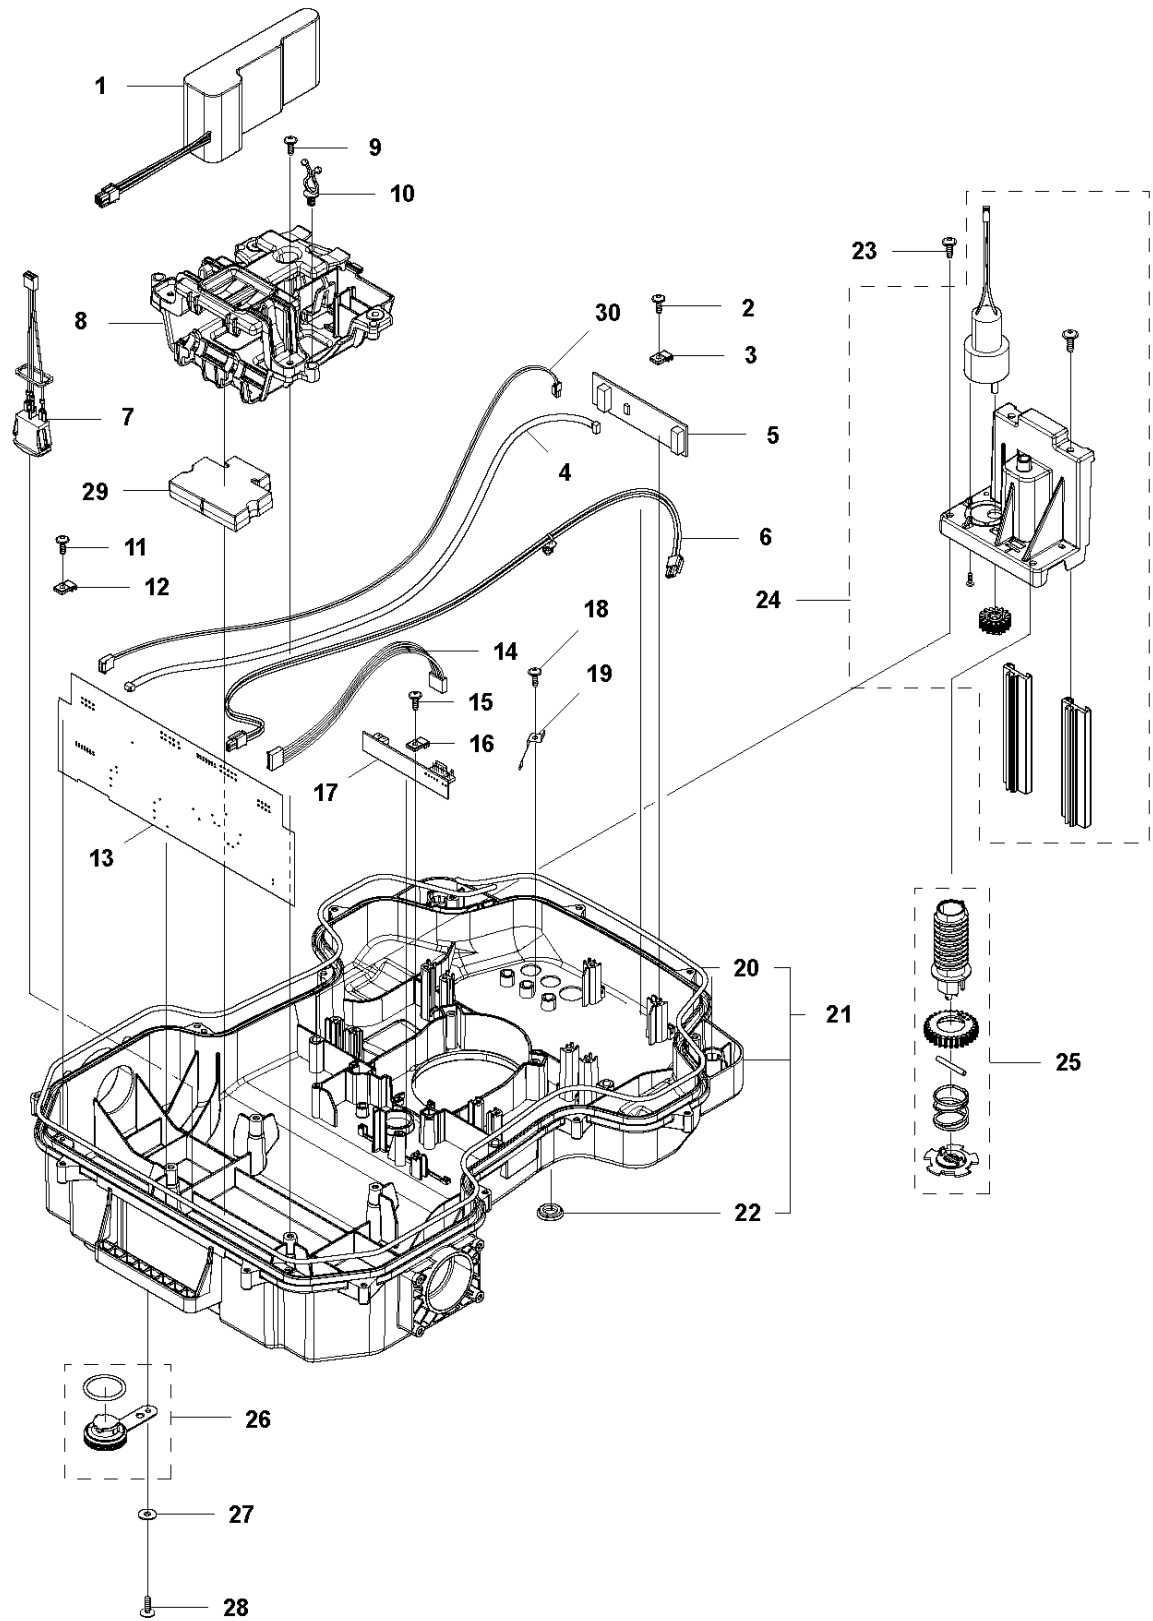

D AUTOMOWER 430X
CHASSIS LOWER

CHASSIS LOWER

AUTOMOWER 430X, 2019-

Ref	Part No	Description	Remark	QTY KIT
1	589 58 57-01	BATTERY	Battery	1
1	593 24 74-01	BATTERY	From Serial number ??-	1
2	575 54 33-14	SCREW	Screw	2
3	579 52 94-01	CLAMP	Clamp	2
4	579 70 82-01	LOOM	Loom	1
5	592 85 27-01	PRINTED CIRCUIT ASSY	Printed Circuit ASSY	1
6	580 37 07-02	LOOM	Loom	1
7	579 70 87-01	CABLE ASSY	Switch, On Off	1
8	580 60 96-02	HOLDER	Holder	1
9	574 45 01-01	SCREW IXPANT	Screw	5
10	580 68 29-01	HOLDER	Holder	7
11	575 54 33-14	SCREW	Screw	2
12	579 52 94-01	CLAMP	Clamp	2
13	592 85 26-01	PRINTED CIRCUIT ASSY	Printed Circuit ASSY	1
14	579 70 80-01	LOOM	Loom	1
15	575 54 33-14	SCREW	Screw	1
16	579 52 94-01	CLAMP	Clamp	1
17	579 72 85-02	PRINTED CIRCUIT ASSY	Printed Circuit ASSY	1
18	575 54 33-14	SCREW	Screw	2
19	581 55 61-01	SPRING	Spring	2
20	574 87 47-05	SEALING STRIP	Sealing Strip (1 pcs, 5 mm)	1
21	583 94 45-02	CHASSIS KIT	Chassis KIT	1
22	584 89 75-01	GROMMET	Plug	2
23	575 54 33-14	SCREW	Screw	4
24	501 06 83-01	MOTOR ASSY	Motor ASSY	1
25	581 62 16-01	SCREW KIT	Screw KIT	1
26	581 62 12-02	PLUG KIT	Plug KIT	1
27	734 11 37-41	WASHER	Washer	1
28	574 45 01-01	SCREW IXPANT	Screw	1
29	587 24 96-01	WEIGHT	Weight	1
30	588 81 84-02	WIRING ASSY	Wiring ASSY	1