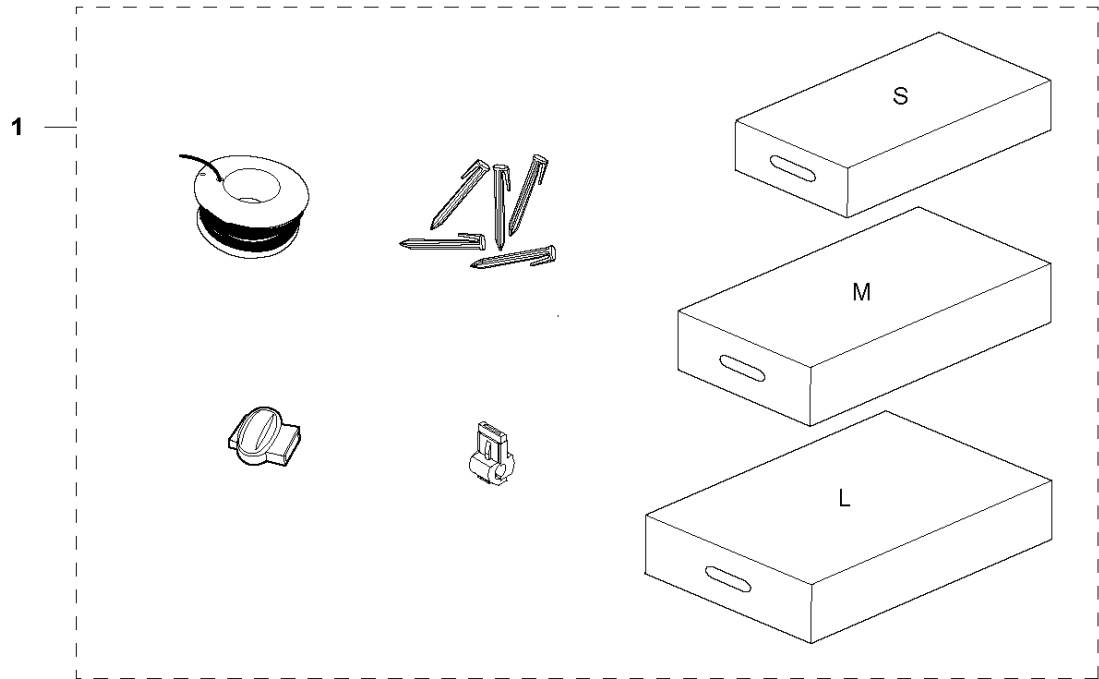

H AUTOMOWER 430X INSTALLATION ACCESSORIES

INSTALLATION ACCESSORIES

AUTOMOWER 430X, 2019-

Ref	Part No	Description	Remark	QTY KIT
1	967 62 36-01	INSTALLATION KIT	Installation KIT S: Wire (150 m), Staples (300 pcs), Connectors (3 pcs), Couplers (5 pcs)	1
1	967 62 36-02	INSTALLATION KIT	Installation KIT M: Wire (250 m), Staples (400 pcs), Connectors (3 pcs), Couplers (5 pcs)	1
1	967 62 36-03	INSTALLATION KIT	Installation KIT L: Wire (400 m), Staples (600 pcs), Connectors (5 pcs), Couplers (5 pcs)	1
2	535 12 90-01	CONNECTOR	Loop Wire Connector	1
2	535 12 90-02	CONNECTOR	Loop Wire Connector, Blister Pack, 100 pcs	1
2	577 86 48-01	CONNECTOR	Loop Wire Connectors, Blister Pack, 5pcs	1
3	501 98 02-01	COUPLER	Coupler	1
3	577 86 47-01	COUPLER	Couplers, Blister Pack, 5pcs	1
3	501 98 02-03	COUPLER	Couplers, 100 pcs	1
4	577 86 42-01	STAPLE	Staples, 85 mm, Blister Pack, 100 pcs	1
4	583 97 34-01	STAPLE	Staples, 85 mm, 100 pcs	1
5	577 86 43-02	WIRE	Wire Blister Pack, (50 m)	1
5	580 66 20-02	WIRE	Wire (150 m)	1
5	577 86 43-01	WIRE	Wire Blister Pack, (150 m)	1
6	580 66 20-01	WIRE	Wire (250 m)	1
7	593 29 77-01	WIRE	Wire Pro 300m	1
8	522 91 41-01	WIRE	Wire (500 m, ~3.4 mm)	1
9	580 66 20-04	WIRE	Wire (800 m)	1
10	590 94 15-01	POWER UNIT	Transformer (EU)	1
10	586 75 52-02	POWER UNIT	Transformer (UK/IRL)	1
10	590 94 15-03	POWER UNIT	Transformer (CH)	1
10	590 94 15-04	POWER UNIT	Transformer (US/CA)	1
10	586 75 52-05	POWER UNIT	Transformer (AU/NZ)	1
10	590 44 24-06	POWER UNIT	Transformer (JP)	1
11	544 17 75-01	MEASURING TAPE	Measuring Tape	1
12	577 86 46-03	BLADE SET	Long Life Safety Blades, Blister Pack, 9 pcs	1
12	577 60 65-05	BLADE SET	Long Life Safety Blades, 45 pcs	1
12	577 60 66-04	BLADE SET	Long Life Safety Blades, 300 pcs	1
13	115875801	TBD	Operator's Manual, Swedish	1
13	115875806	TBD	Operator's Manual, Danish	1
13	115875811	TBD	Operator's Manual, Finnish	1
13	115875821	TBD	Operator's Manual, Norwegian	1
13	115875826	TBD	Operator's Manual, English	1
13	115875831	TBD	Operator's Manual, French	1
13	115875832	TBD	Operator's Manual, French (Canada)	1
13	115875836	TBD	Operator's Manual, Dutch	1
13	115875841	TBD	Operator's Manual, Italian	1
13	115875846	TBD	Operator's Manual, Spanish	1
13	115875851	TBD	Operator's Manual, German	1
13	115875856	TBD	Operator's Manual, Russian	1
13	115875858	TBD	Operator's Manual, Hungarian	1
13	115875859	TBD	Operator's Manual, Portuguese	1
13	115875861	TBD	Operator's Manual, Polish	1
13	115875862	TBD	Operator's Manual, Romanian	1