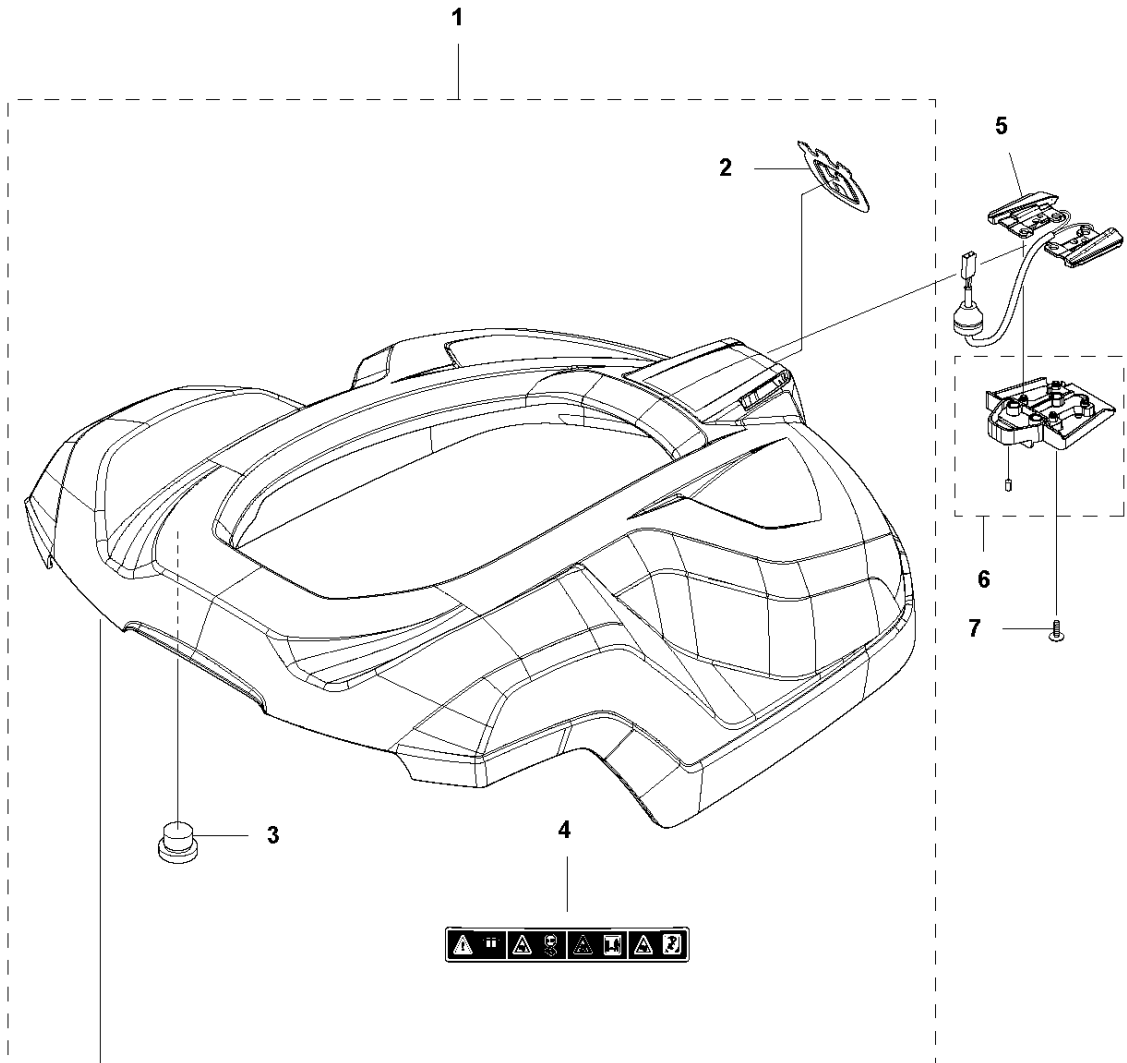

SPARE PARTS LIST

ROBOTIC LAWN MOWERS

AUTOMOWER 440, 2019-

A AUTOMOWER 440
COVER

COVER

AUTOMOWER 440, 2019-

Ref	Part No	Description	Remark	QTY KIT
1	581 62 04-05	BODY KIT	Body KIT	1
2	587 42 35-01	DECAL	Decal	1
3	580 52 68-01	CAP	Cap	4
4	586 35 97-01	LABEL	Label	1
5	585 53 92-04	CABLE ASSY	Charging Plate Wiring	1
6	501 06 56-02	HOLDER ASSY	Holder ASSY	1
7	575 54 33-14	SCREW	Screw	1
8	579 51 98-02	BUMPER	Bumper	1
9	574 45 01-01	SCREW ITPANT	Screw	4

C AUTOMOWER 440
CENTER CONSOL

CENTER CONSOL

AUTOMOWER 440, 2019-

Ref	Part No	Description	Remark	QTY KIT
1	588 79 75-06	COVER	Cover	1
2	579 45 85-01	HATCH	Hatch	1
3	579 45 81-01	BUTTON	Button	1
4	575 54 33-14	SCREW	Screw	2
5	501 06 58-01	HINGE KIT	Hinge KIT	1
6	575 54 33-14	SCREW	Screw	2
7	579 62 79-01	KEYBOARD	Keyboard	1
8	581 62 06-01	COVER KIT	Cover KIT	1
9	535 13 01-01	SPRING	Spring	2
10	574 87 47-06	SEALING STRIP	Sealing Strip (1 pcs, 5 mm)	1
11	574 48 03-02	SWITCH	Switch	1
12	501 06 60-01	LOCK KIT	Locking Plate KIT	1
13	575 54 33-14	SCREW	Screw	1
14	575 54 33-14	SCREW	Screw	1
15	575 54 33-14	SCREW	Screw	3
16	581 62 07-01	SUPPORT KIT	Support KIT	1
17	592 91 04-01	PRINTED CIRCUIT ASSY	Printed Circuit ASSY	1