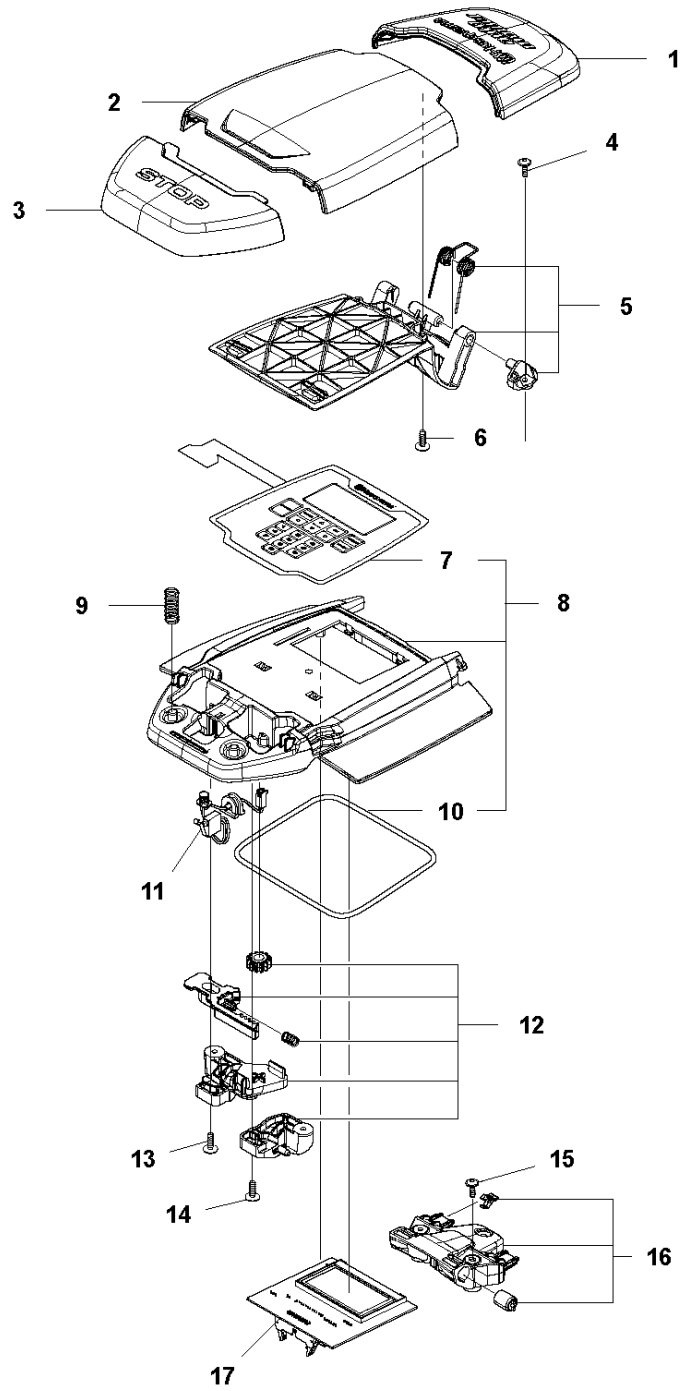

SPARE PARTS LIST

ROBOTIC LAWN MOWERS

AUTOMOWER 440, 2019-

A AUTOMOWER 440
COVER

COVER

AUTOMOWER 440, 2019-

Ref	Part No	Description	Remark	QTY KIT
1	581 62 04-05	BODY KIT	Body KIT	1
2	587 42 35-01	DECAL	Decal	1
3	580 52 68-01	CAP	Cap	4
4	586 35 97-01	LABEL	Label	1
5	585 53 92-04	CABLE ASSY	Charging Plate Wiring	1
6	501 06 56-02	HOLDER ASSY	Holder ASSY	1
7	575 54 33-14	SCREW	Screw	1
8	579 51 98-02	BUMPER	Bumper	1
9	574 45 01-01	SCREW ITPANT	Screw	4

C AUTOMOWER 440
CENTER CONSOL

CENTER CONSOL

AUTOMOWER 440, 2019-

Ref	Part No	Description	Remark	QTY KIT
1	588 79 75-06	COVER	Cover	1
2	579 45 85-01	HATCH	Hatch	1
3	579 45 81-01	BUTTON	Button	1
4	575 54 33-14	SCREW	Screw	2
5	501 06 58-01	HINGE KIT	Hinge KIT	1
6	575 54 33-14	SCREW	Screw	2
7	579 62 79-01	KEYBOARD	Keyboard	1
8	581 62 06-01	COVER KIT	Cover KIT	1
9	535 13 01-01	SPRING	Spring	2
10	574 87 47-06	SEALING STRIP	Sealing Strip (1 pcs, 5 mm)	1
11	574 48 03-02	SWITCH	Switch	1
12	501 06 60-01	LOCK KIT	Locking Plate KIT	1
13	575 54 33-14	SCREW	Screw	1
14	575 54 33-14	SCREW	Screw	1
15	575 54 33-14	SCREW	Screw	3
16	581 62 07-01	SUPPORT KIT	Support KIT	1
17	592 91 04-01	PRINTED CIRCUIT ASSY	Printed Circuit ASSY	1