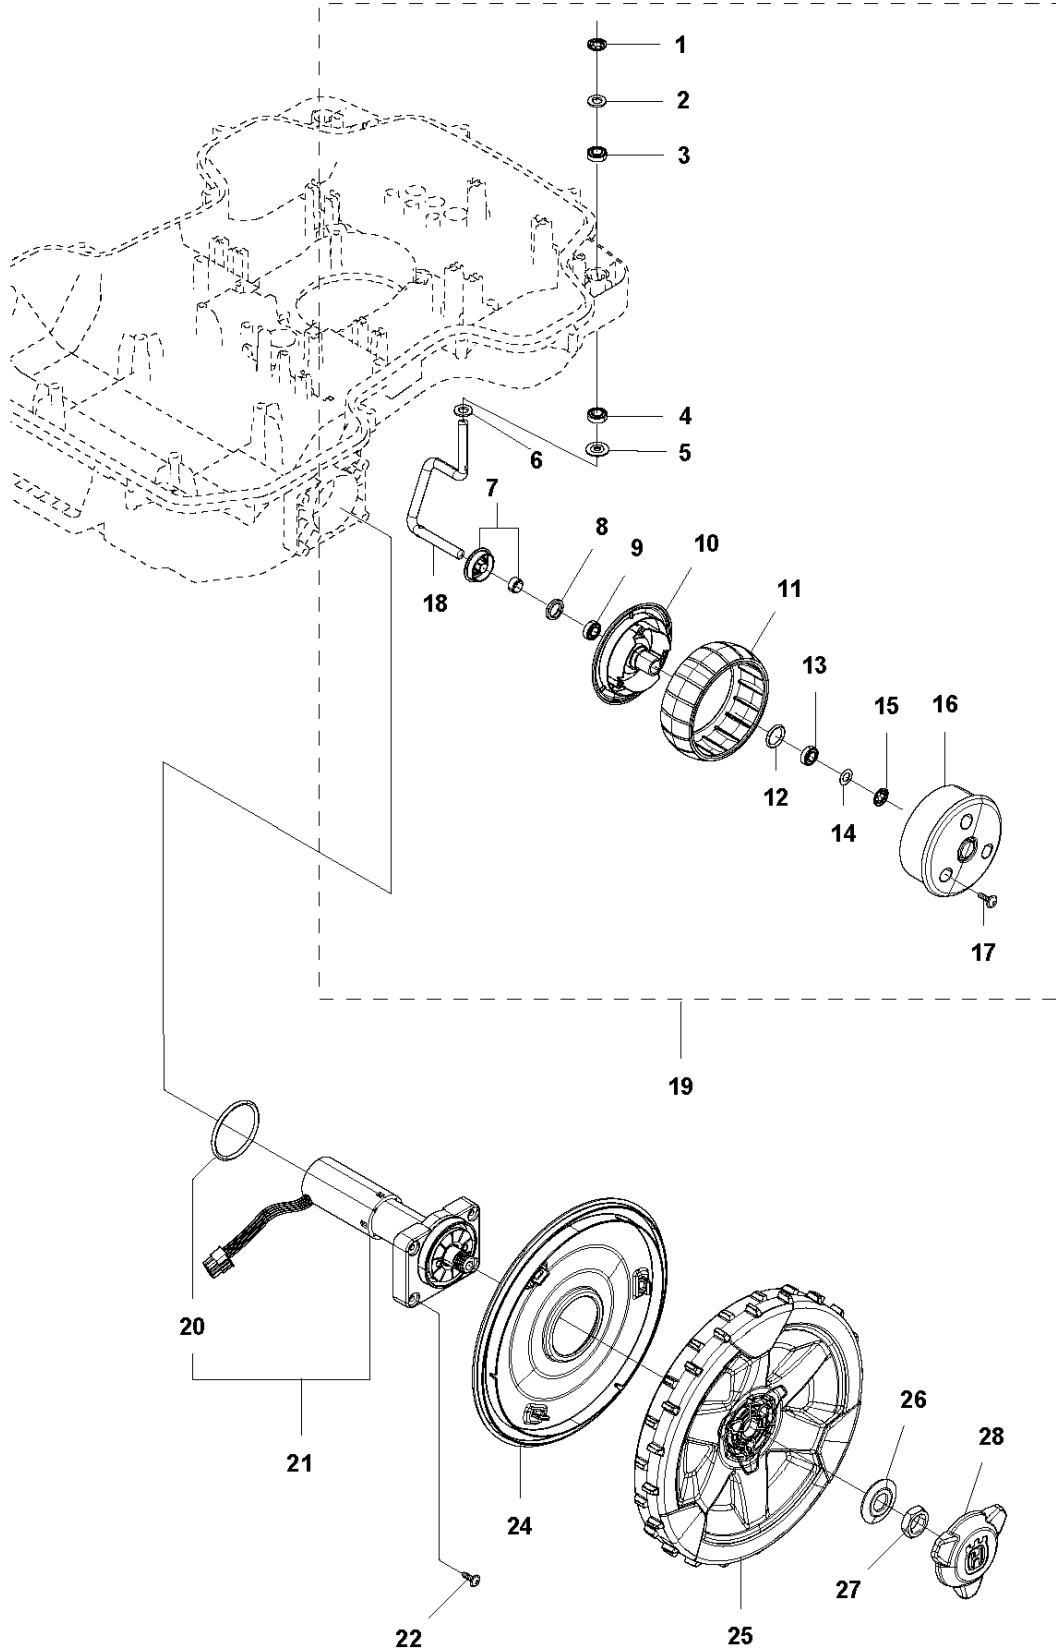

E AUTOMOWER 440
WHEELS & TIRES

WHEELS & TIRES

AUTOMOWER 440, 2019-

Ref	Part No	Description	Remark	QTY KIT
1	576 01 93-02	LOCKWASHER	Lock Washer	2
2	580 76 46-01	WASHER	Washer	2
3	580 60 51-01	BALL BEARING	Ball Bearing	2
4	580 60 51-01	BALL BEARING	Ball Bearing	2
5	535 08 78-03	WASHER	Washer	2
6	580 76 46-01	WASHER	Washer	2
7	581 62 15-01	SHIELD KIT	Shield KIT	2
8	580 48 71-01	SEALING	Sealing	2
9	580 60 51-01	BALL BEARING	Ball Bearing	2
10	579 45 71-01	WHEEL	Wheel Inside	2
11	574 44 98-01	WHEEL	Tire	2
12	580 44 51-01	O-RING	O-ring	2
13	580 60 51-01	BALL BEARING	Ball Bearing	2
14	580 76 46-01	WASHER	Washer	2
15	576 01 93-02	LOCKWASHER	Lock Washer	2
16	579 45 72-01	WHEEL	Wheel Outside	2
17	575 54 33-14	SCREW	Screw	6
18	580 33 61-01	SPINDLE	Spindle	2
19	581 62 14-01	WHEEL KIT	Front Wheel KIT	2
20	580 44 39-02	O-RING	O-ring	2
21	581 62 13-04	MOTOR KIT	Wheel Motor ASSY	2
22	574 45 01-01	SCREW IXPANT	Screw	8
24	582 27 60-01	COVER	Cover	2
25	582 27 25-01	WHEEL	Rear Wheel	2
26	586 21 06-01	WASHER	Spring Washer	2
27	731 43 24-01	HEXAGON THIN NUT	Thin Nut	2
28	579 50 55-02	HUB CAP	Hub Cap	2