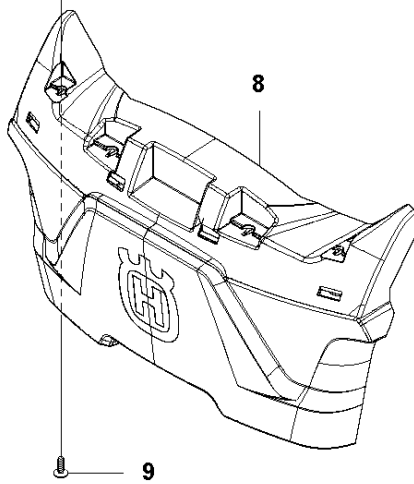

SPARE PARTS LIST

ROBOTIC LAWN MOWERS

AUTOMOWER 440, 2019-

A AUTOMOWER 440
COVER

COVER

AUTOMOWER 440, 2019-

Ref	Part No	Description	Remark	QTY KIT
1	581 62 04-05	BODY KIT	Body KIT	1
2	587 42 35-01	DECAL	Decal	1
3	580 52 68-01	CAP	Cap	4
4	586 35 97-01	LABEL	Label	1
5	585 53 92-04	CABLE ASSY	Charging Plate Wiring	1
6	501 06 56-02	HOLDER ASSY	Holder ASSY	1
7	575 54 33-14	SCREW	Screw	1
8	579 51 98-02	BUMPER	Bumper	1
9	574 45 01-01	SCREW ITPANT	Screw	4

C AUTOMOWER 440
CENTER CONSOL

CENTER CONSOL

AUTOMOWER 440, 2019-

Ref	Part No	Description	Remark	QTY KIT
1	588 79 75-06	COVER	Cover	1
2	579 45 85-01	HATCH	Hatch	1
3	579 45 81-01	BUTTON	Button	1
4	575 54 33-14	SCREW	Screw	2
5	501 06 58-01	HINGE KIT	Hinge KIT	1
6	575 54 33-14	SCREW	Screw	2
7	579 62 79-01	KEYBOARD	Keyboard	1
8	581 62 06-01	COVER KIT	Cover KIT	1
9	535 13 01-01	SPRING	Spring	2
10	574 87 47-06	SEALING STRIP	Sealing Strip (1 pcs, 5 mm)	1
11	574 48 03-02	SWITCH	Switch	1
12	501 06 60-01	LOCK KIT	Locking Plate KIT	1
13	575 54 33-14	SCREW	Screw	1
14	575 54 33-14	SCREW	Screw	1
15	575 54 33-14	SCREW	Screw	3
16	581 62 07-01	SUPPORT KIT	Support KIT	1
17	592 91 04-01	PRINTED CIRCUIT ASSY	Printed Circuit ASSY	1