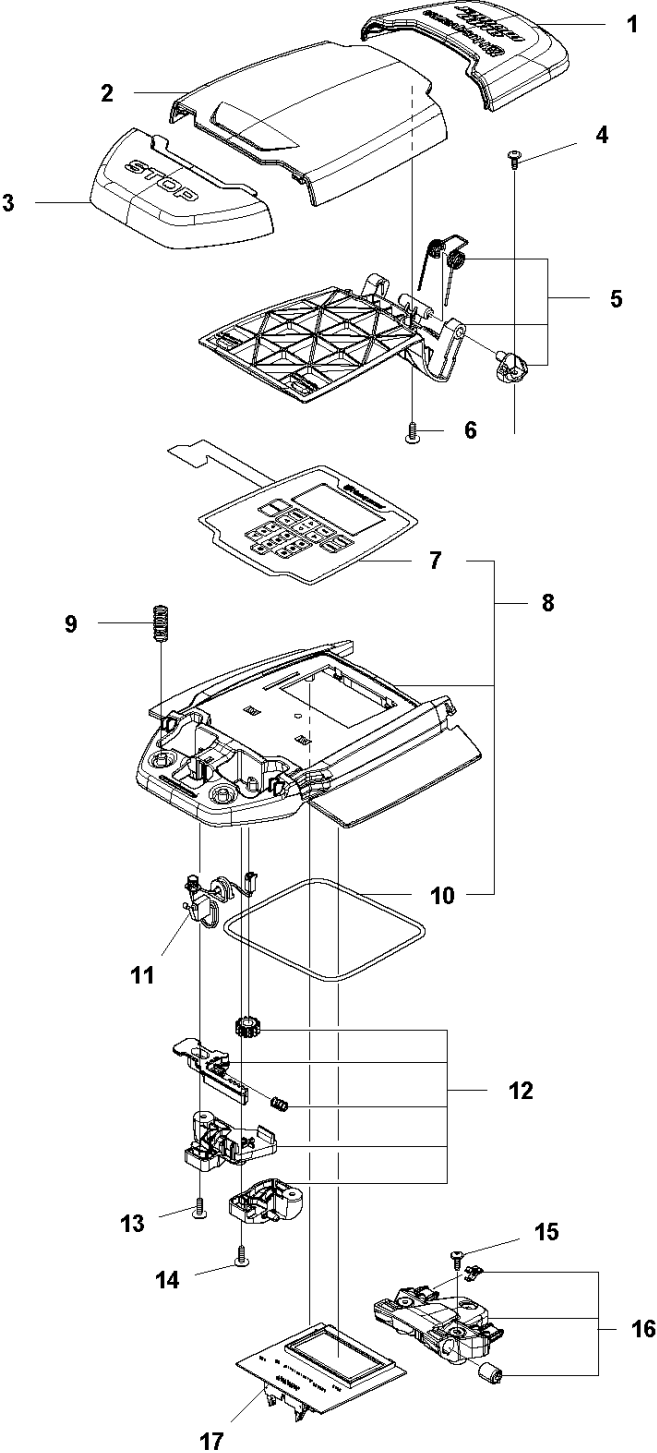

SPARE PARTS LIST

ROBOTIC LAWN MOWERS

AUTOMOWER 450X, 2019-

A AUTOMOWER 450X
COVER

COVER

AUTOMOWER 450X, 2019-

Ref	Part No	Description	Remark	QTY KIT
1	588 79 91-01	BODY KIT	Top Cover Grey	1
1	588 79 91-02	BODY KIT	Top Cover White	1
1	588 79 91-03	BODY KIT	Top Cover Orange	1
2	501 06 51-01	WIRING ASSY	LED Lights	1
3	501 06 52-01	WIRING ASSY	US-Sensors	1
4	501 06 11-02	BODY ASSY	Body ASSY	1
5	585 53 92-04	CABLE ASSY	Charging Plate Wiring	1
6	501 06 56-02	HOLDER ASSY	Holder ASSY	1
7	575 54 33-14	SCREW	Screw	1
8	587 42 35-01	DECAL	Decal Crown	1
9	580 52 68-01	CAP	Cap Snaploc	4
10	501 61 06-01	CLAMP	Clips	1
11	501 06 50-01	BUMPER ASSY	Bumper ASSY	1
12	586 35 97-01	LABEL	Label Warning	1
13	574 45 01-01	SCREW ITPANT	Screw	10

C AUTOMOWER 450X
CENTER CONSOL

CENTER CONSOL

AUTOMOWER 450X, 2019-

Ref	Part No	Description	Remark	QTY KIT
1	588 79 75-04	COVER	Cover	1
2	579 45 85-03	HATCH	Hatch	1
3	579 45 81-01	BUTTON	Stop Button	1
4	575 54 33-14	SCREW	Screw	2
5	501 06 58-01	HINGE KIT	Hinge KIT	1
6	575 54 33-14	SCREW	Screw	2
7	579 62 79-02	KEYBOARD	Keyboard	1
8	583 94 37-01	COVER KIT	Cover ASSY	1
9	535 13 01-01	SPRING	Spring	2
10	574 87 47-06	SEALING STRIP	Sealing Strip (1 pcs, diam. 5 mm)	1
11	574 48 03-02	SWITCH	Switch	1
12	501 06 60-01	LOCK KIT	Locking Plate KIT	1
13	575 54 33-14	SCREW	Screw	1
14	575 54 33-14	SCREW	Screw	1
15	575 54 33-14	SCREW	Screw	3
16	581 62 07-01	SUPPORT KIT	Support KIT	1
17	592 91 04-01	PRINTED CIRCUIT ASSY	PCBA HMI	1