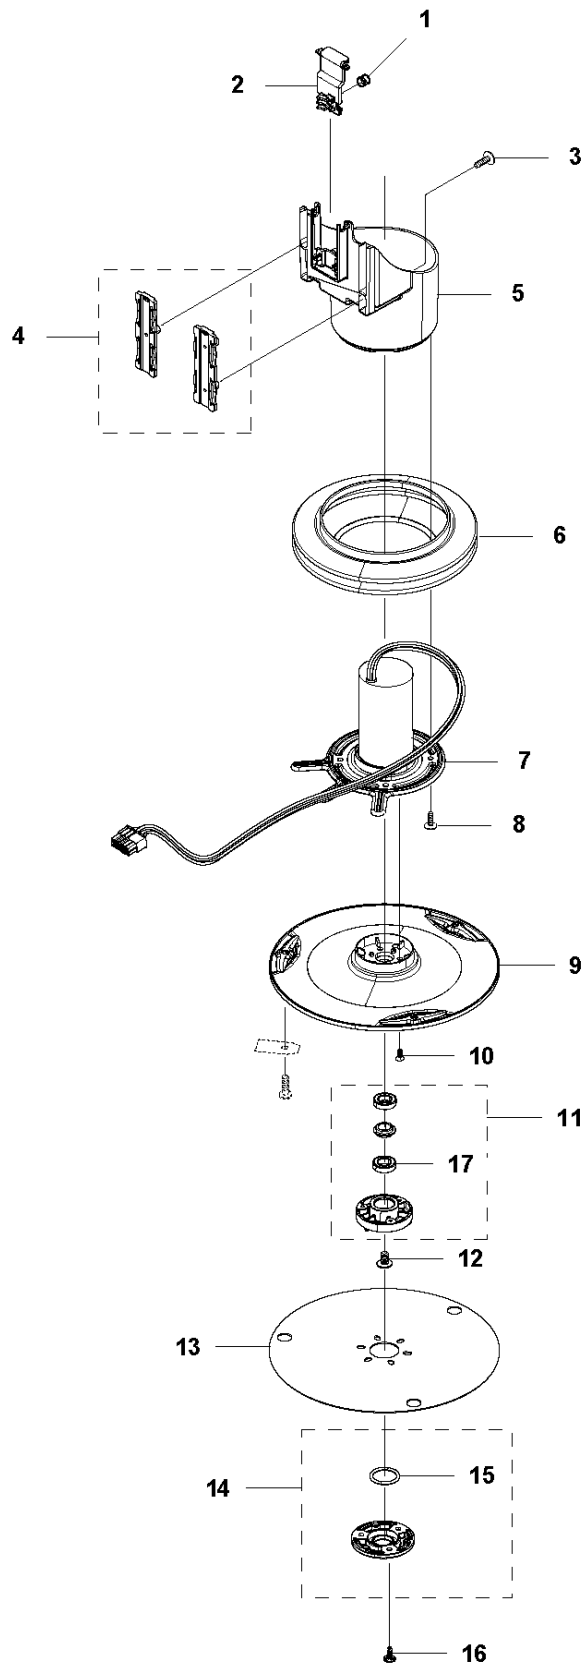

F AUTOMOWER 450X
BLADE MOTOR & CUTTING EQUIPMENT

BLADE MOTOR & CUTTING EQUIPMENT

AUTOMOWER 450X, 2019-

Ref	Part No	Description	Remark	QTY	KIT
1	580 62 44-01	SPRING	Spring	1	
2	579 56 46-01	LINK	Link	1	
3	575 54 33-14	SCREW	Screw	3	
4	581 62 18-01	BEARING KIT	Bearing KIT	1	
5	579 56 45-01	HOUSING	Housing	1	
6	579 66 64-03	BELLOWS	Bellows	1	
7	587 38 14-01	MOTOR ASSY	Cutting Motor ASSY	1	
8	575 54 33-14	SCREW	Screw	4	
9	587 37 81-01	CUTTING DISC	Cutting Disc	1	
10	535 13 05-02	SCREW	Screw	3	
11	588 42 17-02	BEARING HOUSING ASSY	Bearing Housing ASSY	1	
12	535 07 60-01	SCREW	Screw	1	
13	587 37 80-01	SKID PLATE	Skid Plate	1	
14	587 44 96-01	COVER KIT	Bearing Cover ASSY	1	
15	585 29 75-01	O-RING	O-Ring	1	
16	575 54 33-14	SCREW	Screw	3	
17	535 07 57-03	BALL BEARING		1	11
17	593 08 08-01	BALL BEARING	Tube 50 pcs	1