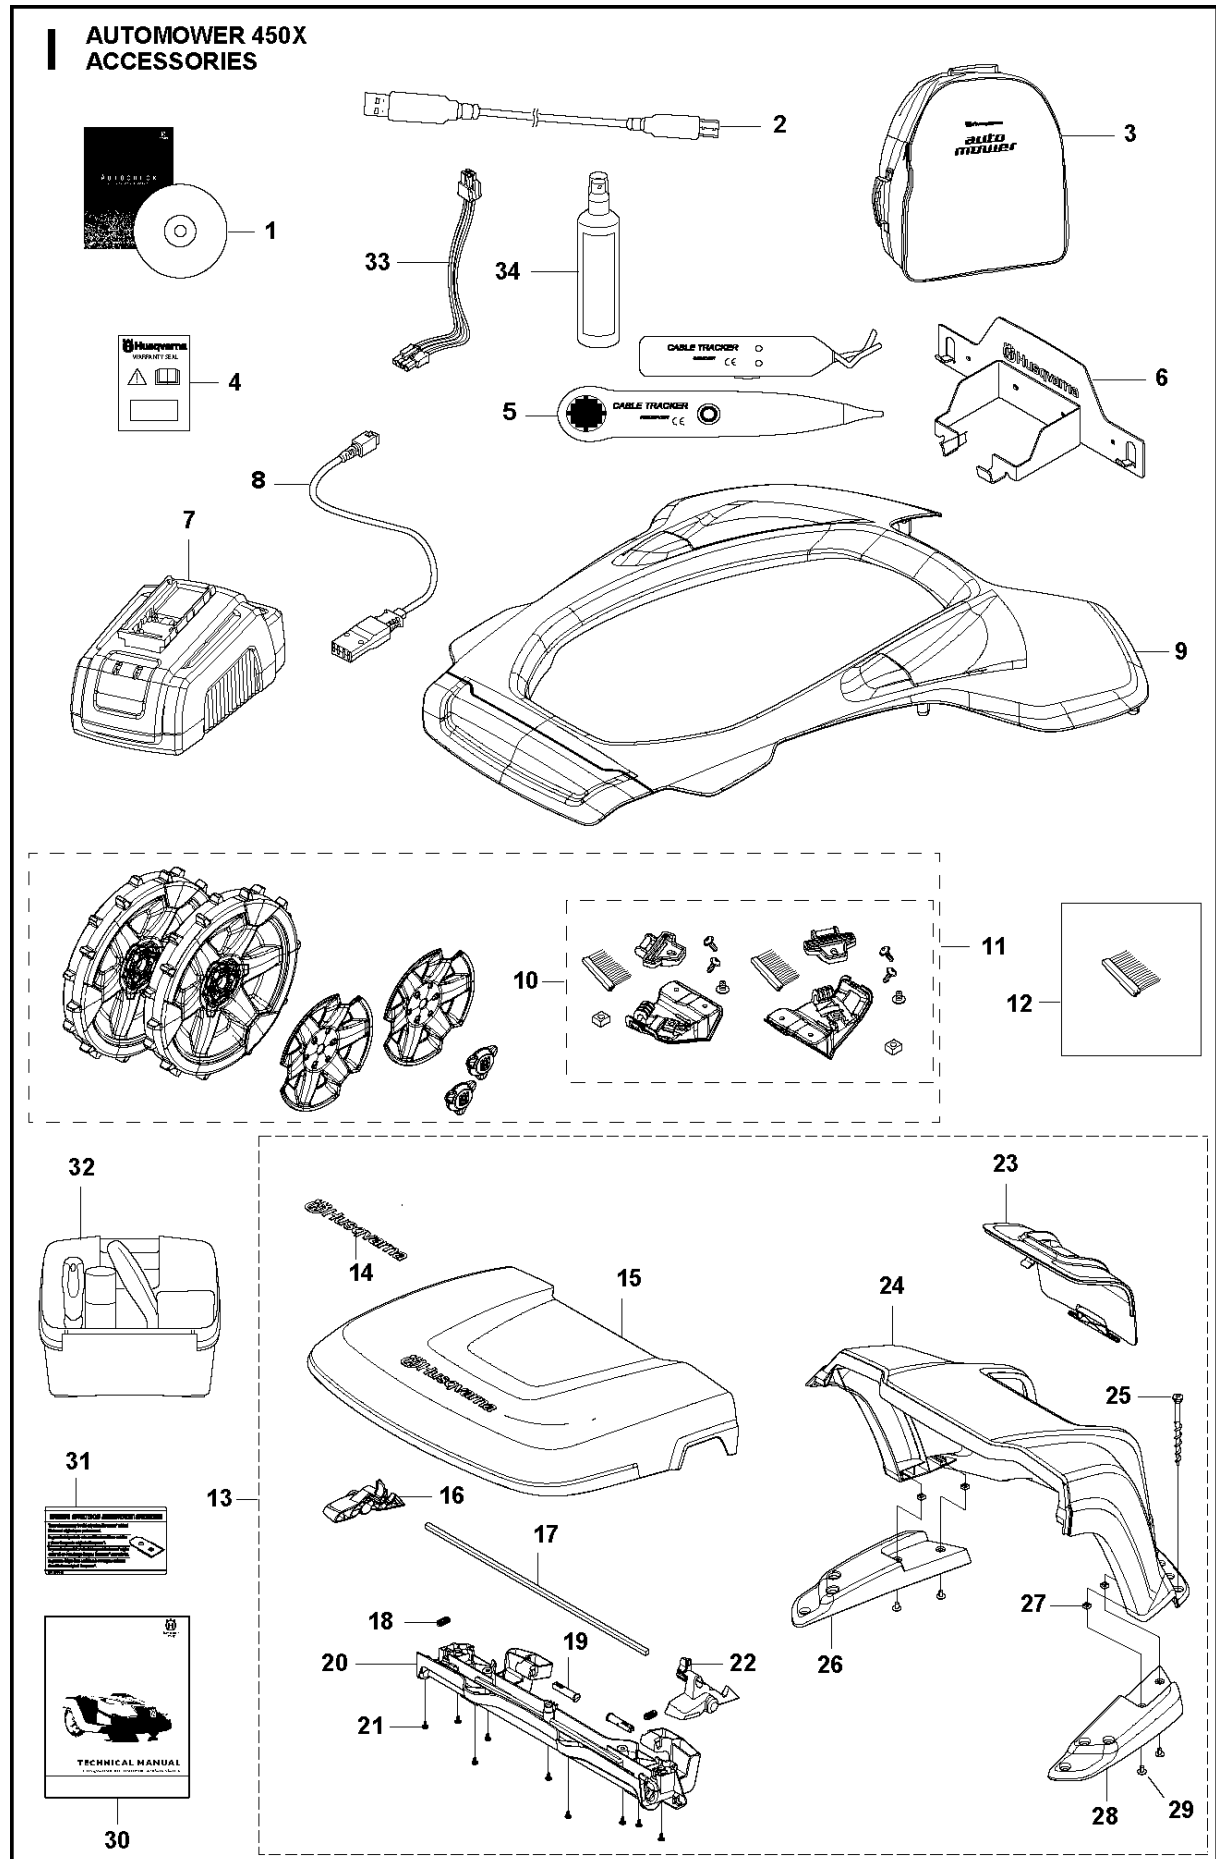

ACCESSORIES

AUTOMOWER 450X, 2019-

Ref	Part No	Description	Remark	QTY KIT
1	577 85 81-03	DVD	DVD Autocheck EXP	1
2	577 51 81-02	CABLE	Service Cable (USB)	1
3	522 91 67-01	BAG	Bag	1
4	580 68 95-02	LABEL	Warranty Seal 1pcs	1
5	577 60 68-01	TEST EQUIPMENT	Interruption Detector	1
6	585 01 97-02	WALL HANGER	Wall Hanger	1
7	588 40 84-01	CHARGER	Quick Charger with Battery Test	1
8	588 20 26-01	CABLE ASSY	Cable Quick Charger	1
9	588 79 91-01	BODY KIT	Top Cover Grey	1
9	588 79 91-02	BODY KIT	Top Cover White	1
9	588 79 91-03	BODY KIT	Top Cover Orange	1
10	581 90 31-02	BRUSH KIT	Brush KIT incl. Brush, 6 pcs	1
11	581 88 97-02	WHEEL KIT	Rear Wheel KIT incl. Brush KIT	1
12	581 98 20-02	BRUSH KIT	Brush, 6 pcs	1
13	585 01 94-01	HOUSING	House KIT	1
14	577 46 90-01	DECAL	Decal	1
15	586 88 58-01	KIT	Cover Lid	1
16	585 32 40-02	HANDLE	Handle Left	1
17	585 32 41-01	ROD	Steel Rod	1
18	580 51 14-01	SPRING	Spring	2
19	585 34 15-01	HINGE PIN	Hinge Pin	2
20	585 34 16-01	BEAM	Beam	1
21	575 54 33-14	SCREW	Screw	9
22	585 32 40-01	HANDLE	Handle Right	1
23	585 32 36-01	HATCH	Hatch	1
24	585 32 34-01	COVER	Cover Base	1
25	575 23 86-01	SCREW KIT	Screw KIT, 6 pcs	1
26	585 32 38-02	SUPPORT	Support Base Left	1
27	503 22 66-01	SQUARE NUT	Square Nut	4
28	585 32 38-01	SUPPORT	Support Base Right	1
29	535 12 93-03	SCREW IHPANM	Screw	4
30	115 81 90-01	WORKSHOP MANUAL	Technical Handbook -420, 430X, 450X Swedish	1
30	115 81 90-06	WORKSHOP MANUAL	Technical Handbook -420, 430X, 450X Danish	1
30	115 81 90-11	WORKSHOP MANUAL	Technical Handbook -420, 430X, 450X Finnish	1
30	115 81 90-21	WORKSHOP MANUAL	Technical Handbook -420, 430X, 450X Norwegian	1
30	115 81 90-26	WORKSHOP MANUAL	Technical Handbook -420, 430X, 450X English	1
30	115 81 90-31	WORKSHOP MANUAL	Technical Handbook -420, 430X, 450X French	1
30	115 81 90-36	WORKSHOP MANUAL	Technical Handbook -420, 430X, 450X Dutch	1
30	115 81 90-41	WORKSHOP MANUAL	Technical Handbook -420, 430X, 450X Italian	1
30	115 81 90-46	WORKSHOP MANUAL	Technical Handbook -420, 430X, 450X Spanish	1
30	115 81 90-51	WORKSHOP MANUAL	Technical Handbook -420, 430X, 450X German	1
30	115819056	TBD	Technical Handbook -420, 430X, 450X Russian	1
30	115819058	TBD	Technical Handbook -420, 430X, 450X Hungarian	1
30	115819059	TBD	Technical Handbook -420, 430X, 450X Portuguese	1
30	115819061	TBD	Technical Handbook -420, 430X, 450X Polish	1
30	115819062	TBD	Technical Handbook -420, 430X, 450X Romanian	1
30	115819063	TBD	Technical Handbook -420, 430X, 450X Estonian	1
30	115819064	TBD	Technical Handbook -420, 430X, 450X Latvian	1