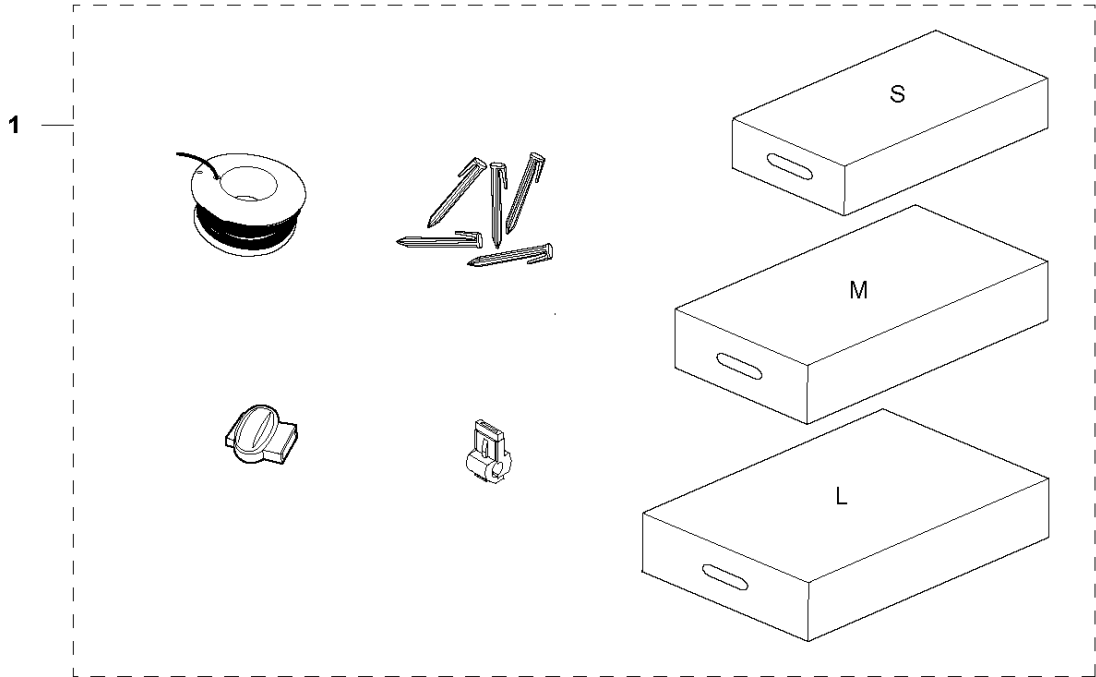

H AUTOMOWER 450X INSTALLATION ACCESSORIES

INSTALLATION ACCESSORIES

AUTOMOWER 450X, 2019-

Ref	Part No	Description	Remark	QTY KIT
1	967 62 36-01	INSTALLATION KIT	Installation KIT S: Wire (150 m), Staples (300 pcs), Connectors (3 pcs), Couplers (5 pcs)	1
1	967 62 36-02	INSTALLATION KIT	Installation KIT M: Wire (250 m), Staples (400 pcs), Connectors (3 pcs), Couplers (5 pcs)	1
1	967 62 36-03	INSTALLATION KIT	Installation KIT L: Wire (400 m), Staples (600 pcs), Connectors (5 pcs), Couplers (5 pcs)	1
2	535 12 90-01	CONNECTOR	Loop Wire Connector	1
2	535 12 90-02	CONNECTOR	Loop Wire Connector, Blister Pack, 100 pcs	1
2	577 86 48-01	CONNECTOR	Loop Wire Connector, Blister Pack, 5 pcs	1
3	501 98 02-01	COUPLER	Coupler	1
3	577 86 47-01	COUPLER	Coupler, Blister pack, 5 pcs	1
3	501 98 02-03	COUPLER	Coupler, 100 pcs	1
4	577 86 42-01	STAPLE	Staple, 85 mm, Blister pack, 100 pcs	1
4	583 97 34-01	STAPLE	Staple, 85 mm, 100 pcs	1
5	577 86 43-02	WIRE	Wire, Blister pack (50 m)	1
5	580 66 20-02	WIRE	Wire (150 m)	1
5	577 86 43-01	WIRE	Wire, Blister pack, (150 m)	1
6	580 66 20-01	WIRE	Wire (250 m)	1
7	593 29 77-01	WIRE	Wire Pro 300m	1
8	522 91 41-01	WIRE	Wire (500 m, diam. 3.4 mm)	1
9	580 66 20-04	WIRE	Wire (800 m)	1
10	586 81 22-01	POWER UNIT	Power Supply Unit (EU)	1
10	586 81 22-02	POWER UNIT	Power Supply Unit (UK/IRL)	1
10	586 81 22-03	POWER UNIT	Power Supply Unit (CH)	1
10	586 81 22-04	POWER UNIT	Power Supply Unit (US/MX)	1
10	586 81 22-05	POWER UNIT	Power Supply Unit (AU/NZ)	1
11	544 17 75-01	MEASURING TAPE	Measuring Tape	1
10	586 81 22-06	POWER UNIT	Power Supply Unit JP	1
10	586 81 22-06	POWER UNIT		1
21	590 85 50-01	BOX	Cable Connector Protection	1
12	577 86 46-03	BLADE SET	Long Life Safety Blade, Blister Pack, 9 pcs	1
12	577 60 65-05	BLADE SET	Long Life Safety Blade, 45 pcs	1
12	577 60 66-04	BLADE SET	Long Life Safety Blade, 300 pcs	1
13	115875801	TBD	Operator's Manual, Swedish	1
13	115875806	TBD	Operator's Manual, Danish	1
13	115875811	TBD	Operator's Manual, Finnish	1
13	115875821	TBD	Operator's Manual, Norwegian	1
13	115875826	TBD	Operator's Manual, English	1
13	115875831	TBD	Operator's Manual, French	1
13	115875836	TBD	Operator's Manual, Dutch	1
13	115875841	TBD	Operator's Manual, Italian	1
13	115875846	TBD	Operator's Manual, Spanish	1
13	115875851	TBD	Operator's Manual, German	1
13	115875856	TBD	Operator's Manual, Russian	1
13	115875858	TBD	Operator's Manual, Hungarian	1
13	115875859	TBD	Operator's Manual, Portuguese	1