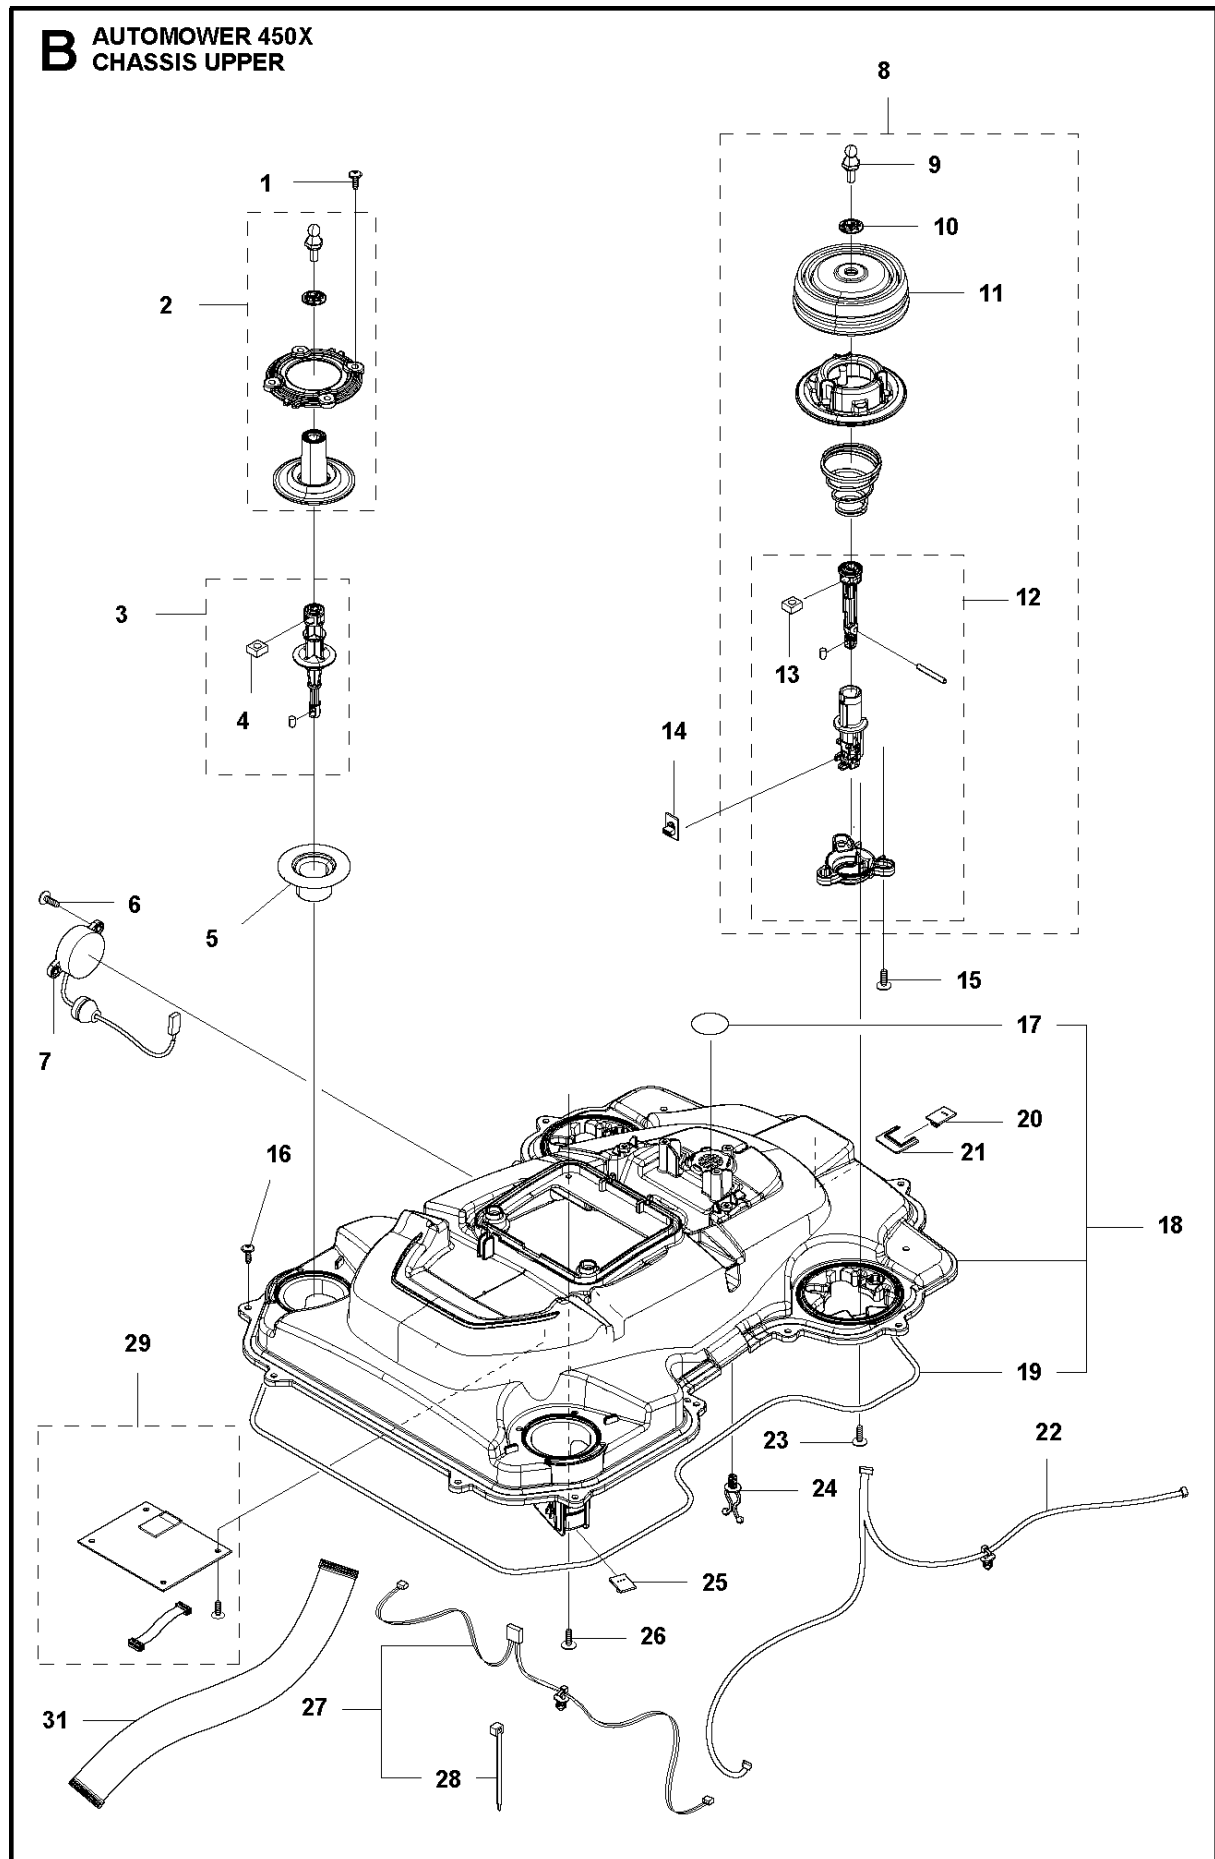

SPARE PARTS LIST

ROBOTIC LAWN MOWERS

AUTOMOWER 450X, 2019-

A AUTOMOWER 450X
COVER

COVER

AUTOMOWER 450X, 2019-

Ref	Part No	Description	Remark	QTY KIT
1	588 79 91-01	BODY KIT	Top Cover Grey	1
1	588 79 91-02	BODY KIT	Top Cover White	1
1	588 79 91-03	BODY KIT	Top Cover Orange	1
2	501 06 51-01	WIRING ASSY	LED Lights	1
3	501 06 52-01	WIRING ASSY	US-Sensors	1
4	501 06 11-02	BODY ASSY	Body ASSY	1
5	585 53 92-04	CABLE ASSY	Charging Plate Wiring	1
6	501 06 56-02	HOLDER ASSY	Holder ASSY	1
7	575 54 33-14	SCREW	Screw	1
8	587 42 35-01	DECAL	Decal Crown	1
9	580 52 68-01	CAP	Cap Snaploc	4
10	501 61 06-01	CLAMP	Clips	1
11	501 06 50-01	BUMPER ASSY	Bumper ASSY	1
12	586 35 97-01	LABEL	Label Warning	1
13	574 45 01-01	SCREW ITPANT	Screw	10

C AUTOMOWER 450X
CENTER CONSOL

CENTER CONSOL

AUTOMOWER 450X, 2019-

Ref	Part No	Description	Remark	QTY KIT
1	588 79 75-04	COVER	Cover	1
2	579 45 85-03	HATCH	Hatch	1
3	579 45 81-01	BUTTON	Stop Button	1
4	575 54 33-14	SCREW	Screw	2
5	501 06 58-01	HINGE KIT	Hinge KIT	1
6	575 54 33-14	SCREW	Screw	2
7	579 62 79-02	KEYBOARD	Keyboard	1
8	583 94 37-01	COVER KIT	Cover ASSY	1
9	535 13 01-01	SPRING	Spring	2
10	574 87 47-06	SEALING STRIP	Sealing Strip (1 pcs, diam. 5 mm)	1
11	574 48 03-02	SWITCH	Switch	1
12	501 06 60-01	LOCK KIT	Locking Plate KIT	1
13	575 54 33-14	SCREW	Screw	1
14	575 54 33-14	SCREW	Screw	1
15	575 54 33-14	SCREW	Screw	3
16	581 62 07-01	SUPPORT KIT	Support KIT	1
17	592 91 04-01	PRINTED CIRCUIT ASSY	PCBA HMI	1