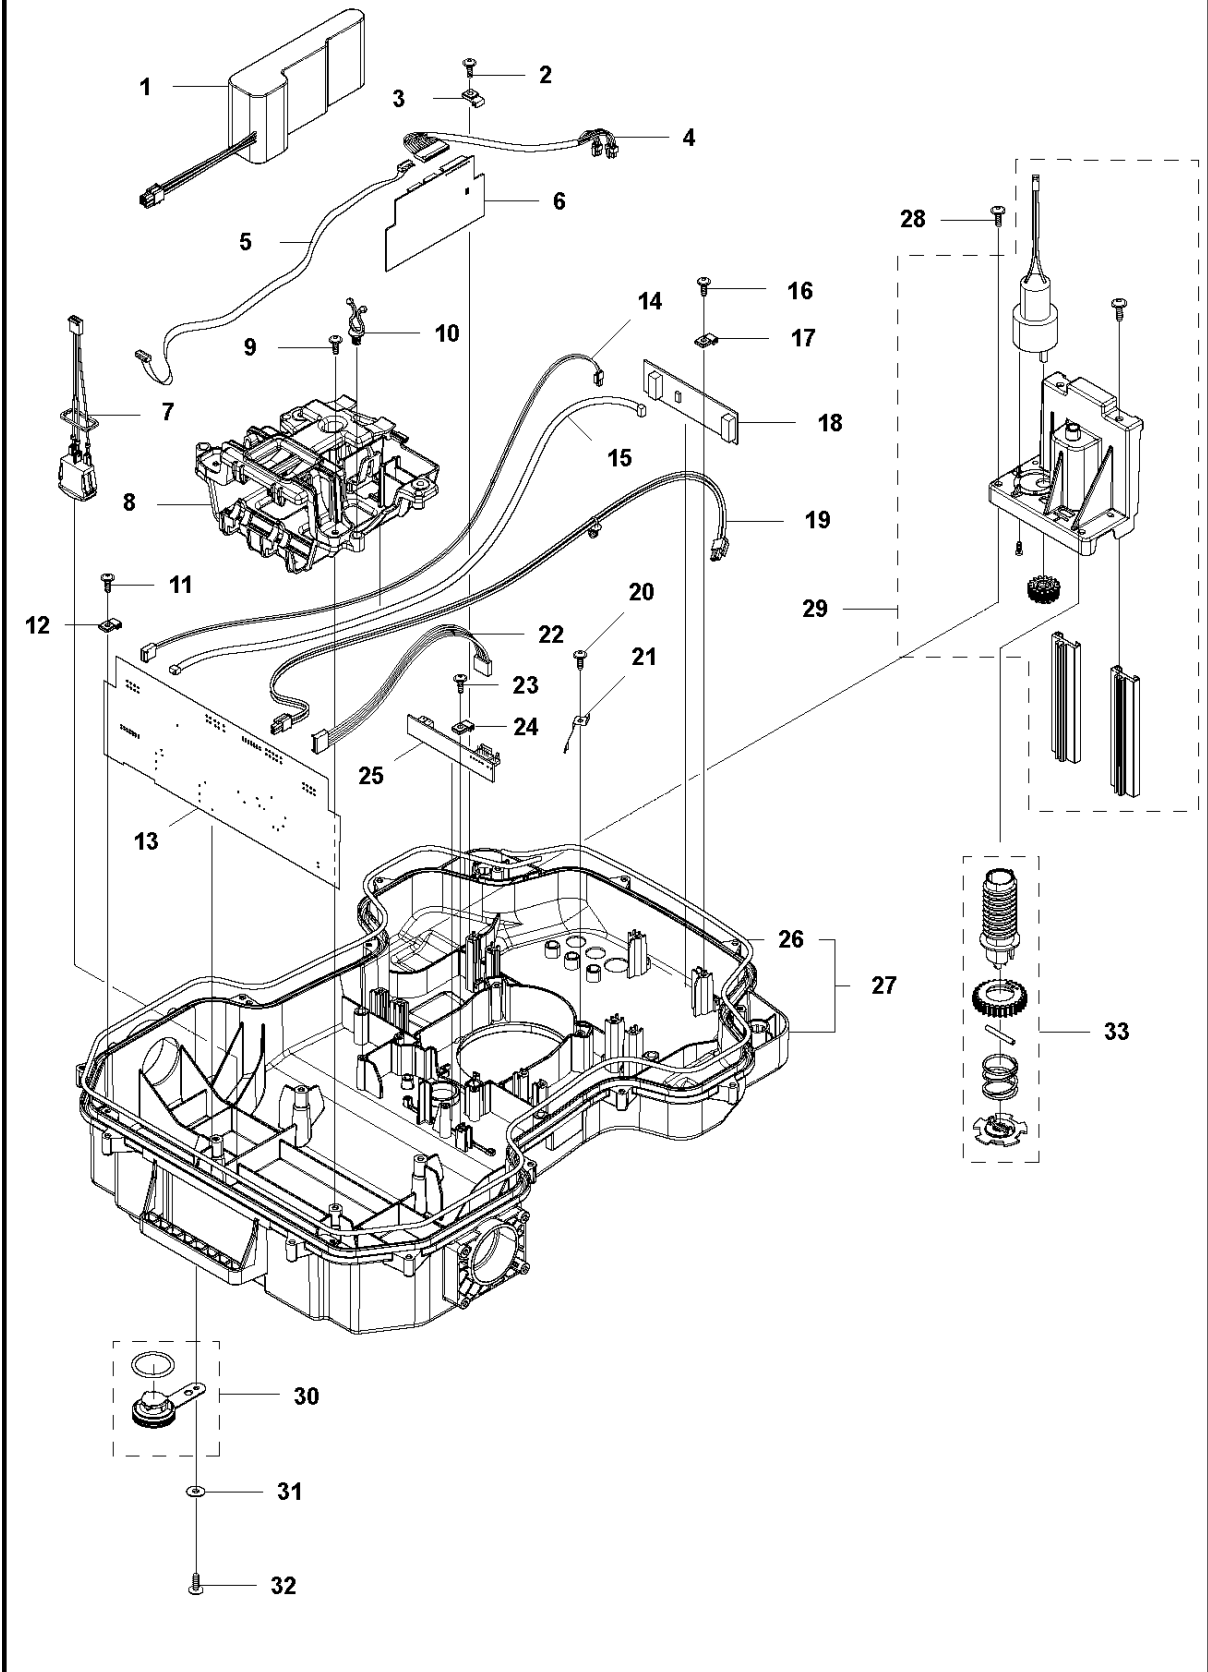

D AUTOMOWER 450X
CHASSIS LOWER

CHASSIS LOWER

AUTOMOWER 450X, 2019-

Ref	Part No	Description	Remark	QTY KIT
1	589 58 57-01	BATTERY	Battery	2
2	575 54 33-14	SCREW	Screw	2
3	579 52 94-01	CLAMP	Clamp	2
4	580 61 44-01	WIRING ASSY	US-Extension Wiring	1
5	579 70 86-01	WIRING ASSY	AUX Cable	1
6	578 28 57-01	PRINTED CIRCUIT ASSY	PCBA US	1
7	579 70 87-01	CABLE ASSY	Switch On-Off	1
8	580 60 96-02	HOLDER	Holder	1
9	574 45 01-01	SCREW ITPANT	Screw	5
10	580 68 29-01	HOLDER	Holder Twist Lock	7
11	575 54 33-14	SCREW	Screw	2
12	579 52 94-01	CLAMP	Clamp	2
13	592 85 26-01	PRINTED CIRCUIT ASSY	Main Board	1
14	588 81 84-02	WIRING ASSY	LED-Extension Wiring	1
15	579 70 82-01	LOOM	Sensor Cable	1
16	575 54 33-14	SCREW	Screw	2
17	579 52 94-01	CLAMP	Clamp	2
18	592 85 27-01	PRINTED CIRCUIT ASSY	PCBA Loop Sensor	1
19	580 37 07-02	LOOM	Charging Cable	1
20	575 54 33-14	SCREW	Screw	2
21	581 55 61-01	SPRING	Spring	2
22	579 70 80-01	LOOM	Height Adjustment Wiring	1
23	575 54 33-14	SCREW	Screw	1
24	579 52 94-01	CLAMP	Clamp	1
25	579 72 85-02	PRINTED CIRCUIT ASSY	PCBA Height Adjustment	1
26	574 87 47-05	SEALING STRIP	Sealing Strip (1 pcs, diam. 5 mm)	1
27	583 94 45-02	CHASSIS KIT	Chassis KIT	1
28	575 54 33-14	SCREW	Screw	4
29	501 06 83-01	MOTOR ASSY	Motor ASSY	1
30	581 62 12-02	PLUG KIT	Plug KIT	1
31	734 11 37-41	WASHER	Washer	1
32	574 45 01-01	SCREW ITPANT	Screw	1
33	581 62 16-01	SCREW KIT	Gear KIT	1