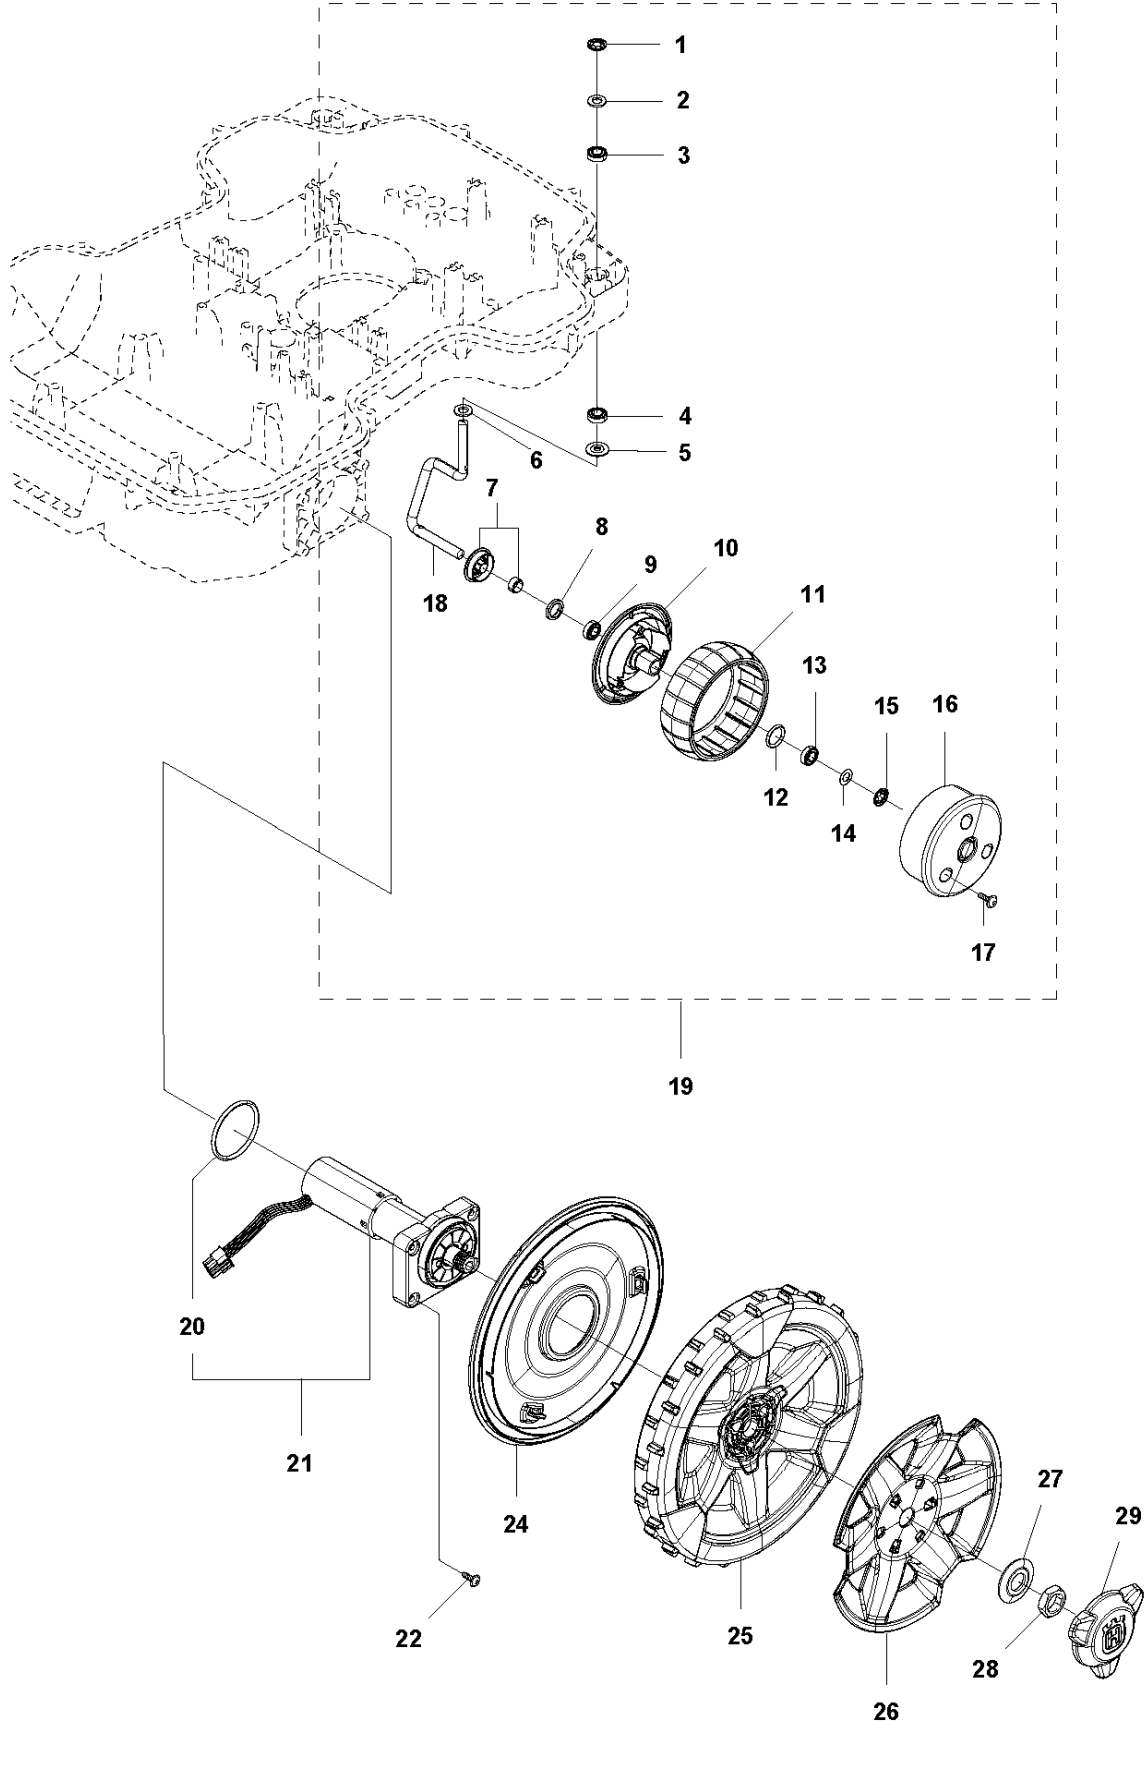

E AUTOMOWER 450X
WHEELS & TIRES

WHEELS & TIRES

AUTOMOWER 450X, 2019-

Ref	Part No	Description	Remark	QTY KIT
1	576 01 93-02	LOCKWASHER	Lock Washer	2
2	580 76 46-01	WASHER	Washer	2
3	580 60 51-01	BALL BEARING	Ball Bearing	2
4	580 60 51-01	BALL BEARING	Ball Bearing	2
5	535 08 78-03	WASHER	Washer	2
6	580 76 46-01	WASHER	Washer	2
7	581 62 15-01	SHIELD KIT	Shield KIT	2
8	580 48 71-01	SEALING	Sealing	2
9	580 60 51-01	BALL BEARING	Ball Bearing	2
10	579 45 71-01	WHEEL	Wheel Inside	2
11	574 44 98-01	WHEEL	Tire	2
12	580 44 51-01	O-RING	O-Ring	2
13	580 60 51-01	BALL BEARING	Ball Bearing	2
14	580 76 46-01	WASHER	Washer	2
15	576 01 93-02	LOCKWASHER	Lock Washer	2
16	579 45 72-01	WHEEL	Wheel Outside	2
17	575 54 33-14	SCREW	Screw	6
18	580 33 61-01	SPINDLE	Spindle	2
19	581 62 14-01	WHEEL KIT	Front Wheel KIT	2
20	580 44 39-02	O-RING	O-Ring	2
21	581 62 13-04	MOTOR KIT	Wheel Motor ASSY	2
22	574 45 01-01	SCREW IXPANT	Screw	8
24	582 27 60-01	COVER	Cover	2
25	582 27 25-03	WHEEL	Rear Wheel	2
26	579 50 57-01	WHEEL COVER	Wheel Cover	2
27	586 21 06-01	WASHER	Spring Washer	2
28	731 43 24-01	HEXAGON THIN NUT	Thin Nut	2
29	579 50 55-02	HUB CAP	Hub Cap	2