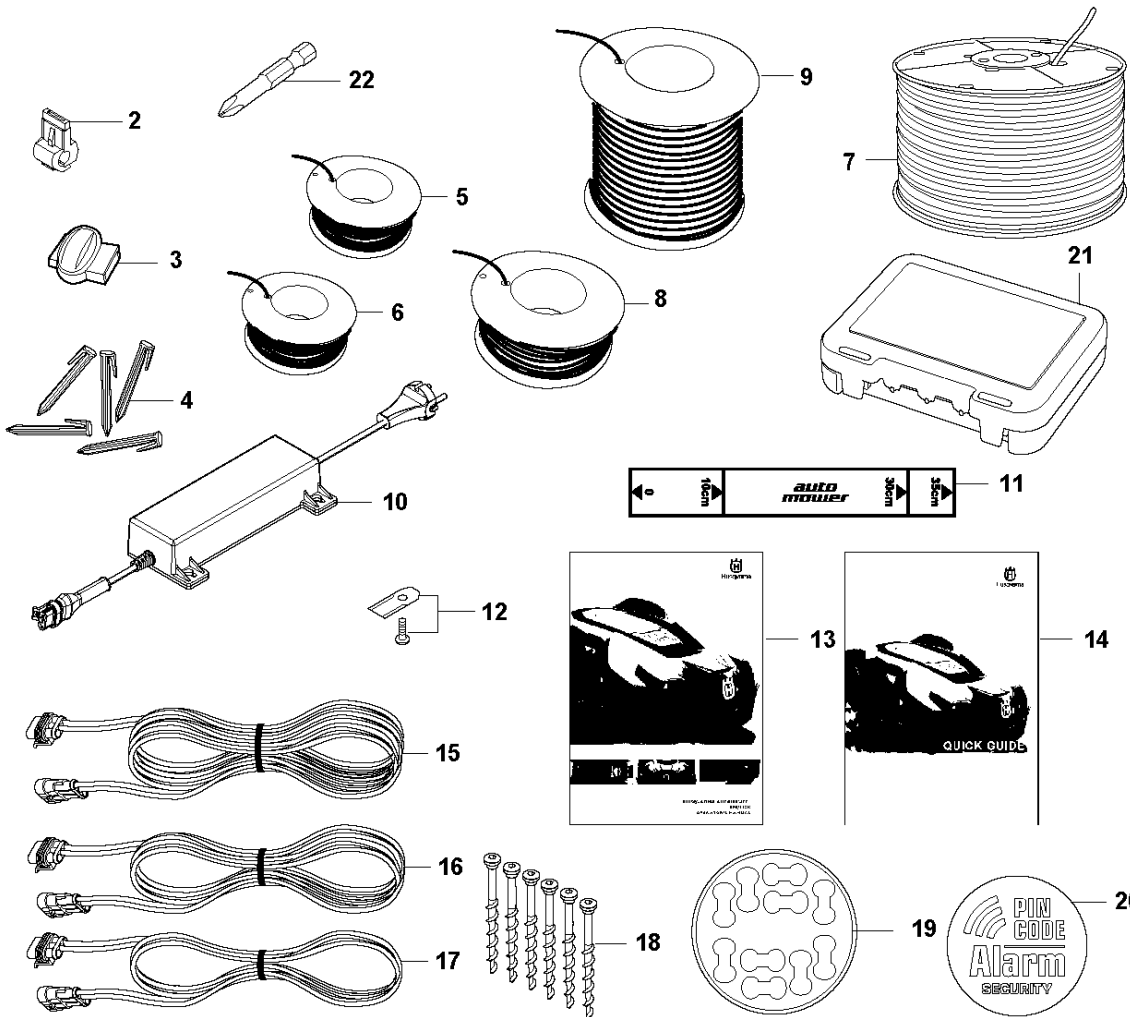

H AUTOMOWER 450X INSTALLATION ACCESSORIES

INSTALLATION ACCESSORIES

AUTOMOWER 450X, 2019-

Ref	Part No	Description	Remark	QTY KIT
1	967 62 36-01	INSTALLATION KIT	Installation KIT S: Wire (150 m), Staples (300 pcs), Connectors (3 pcs), Couplers (5 pcs)	1
1	967 62 36-02	INSTALLATION KIT	Installation KIT M: Wire (250 m), Staples (400 pcs), Connectors (3 pcs), Couplers (5 pcs)	1
1	967 62 36-03	INSTALLATION KIT	Installation KIT L: Wire (400 m), Staples (600 pcs), Connectors (5 pcs), Couplers (5 pcs)	1
2	535 12 90-01	CONNECTOR	Loop Wire Connector	1
2	535 12 90-02	CONNECTOR	Loop Wire Connector, Blister Pack, 100 pcs	1
2	577 86 48-01	CONNECTOR	Loop Wire Connector, Blister Pack, 5 pcs	1
3	501 98 02-01	COUPLER	Coupler	1
3	577 86 47-01	COUPLER	Coupler, Blister pack, 5 pcs	1
3	501 98 02-03	COUPLER	Coupler, 100 pcs	1
4	577 86 42-01	STAPLE	Staple, 85 mm, Blister pack, 100 pcs	1
4	583 97 34-01	STAPLE	Staple, 85 mm, 100 pcs	1
5	577 86 43-02	WIRE	Wire, Blister pack (50 m)	1
5	580 66 20-02	WIRE	Wire (150 m)	1
5	577 86 43-01	WIRE	Wire, Blister pack, (150 m)	1
6	580 66 20-01	WIRE	Wire (250 m)	1
7	593 29 77-01	WIRE	Wire Pro 300m	1
8	522 91 41-01	WIRE	Wire (500 m, diam. 3.4 mm)	1
9	580 66 20-04	WIRE	Wire (800 m)	1
10	586 81 22-01	POWER UNIT	Power Supply Unit (EU)	1
10	586 81 22-02	POWER UNIT	Power Supply Unit (UK/IRL)	1
10	586 81 22-03	POWER UNIT	Power Supply Unit (CH)	1
10	586 81 22-04	POWER UNIT	Power Supply Unit (US/MX)	1
10	586 81 22-05	POWER UNIT	Power Supply Unit (AU/NZ)	1
11	544 17 75-01	MEASURING TAPE	Measuring Tape	1
10	586 81 22-06	POWER UNIT	Power Supply Unit JP	1
10	586 81 22-06	POWER UNIT		1
21	590 85 50-01	BOX	Cable Connector Protection	1
12	577 86 46-03	BLADE SET	Long Life Safety Blade, Blister Pack, 9 pcs	1
12	577 60 65-05	BLADE SET	Long Life Safety Blade, 45 pcs	1
12	577 60 66-04	BLADE SET	Long Life Safety Blade, 300 pcs	1
13	115875801	TBD	Operator's Manual, Swedish	1
13	115875806	TBD	Operator's Manual, Danish	1
13	115875811	TBD	Operator's Manual, Finnish	1
13	115875821	TBD	Operator's Manual, Norwegian	1
13	115875826	TBD	Operator's Manual, English	1
13	115875831	TBD	Operator's Manual, French	1
13	115875836	TBD	Operator's Manual, Dutch	1
13	115875841	TBD	Operator's Manual, Italian	1
13	115875846	TBD	Operator's Manual, Spanish	1
13	115875851	TBD	Operator's Manual, German	1
13	115875856	TBD	Operator's Manual, Russian	1
13	115875858	TBD	Operator's Manual, Hungarian	1
13	115875859	TBD	Operator's Manual, Portuguese	1