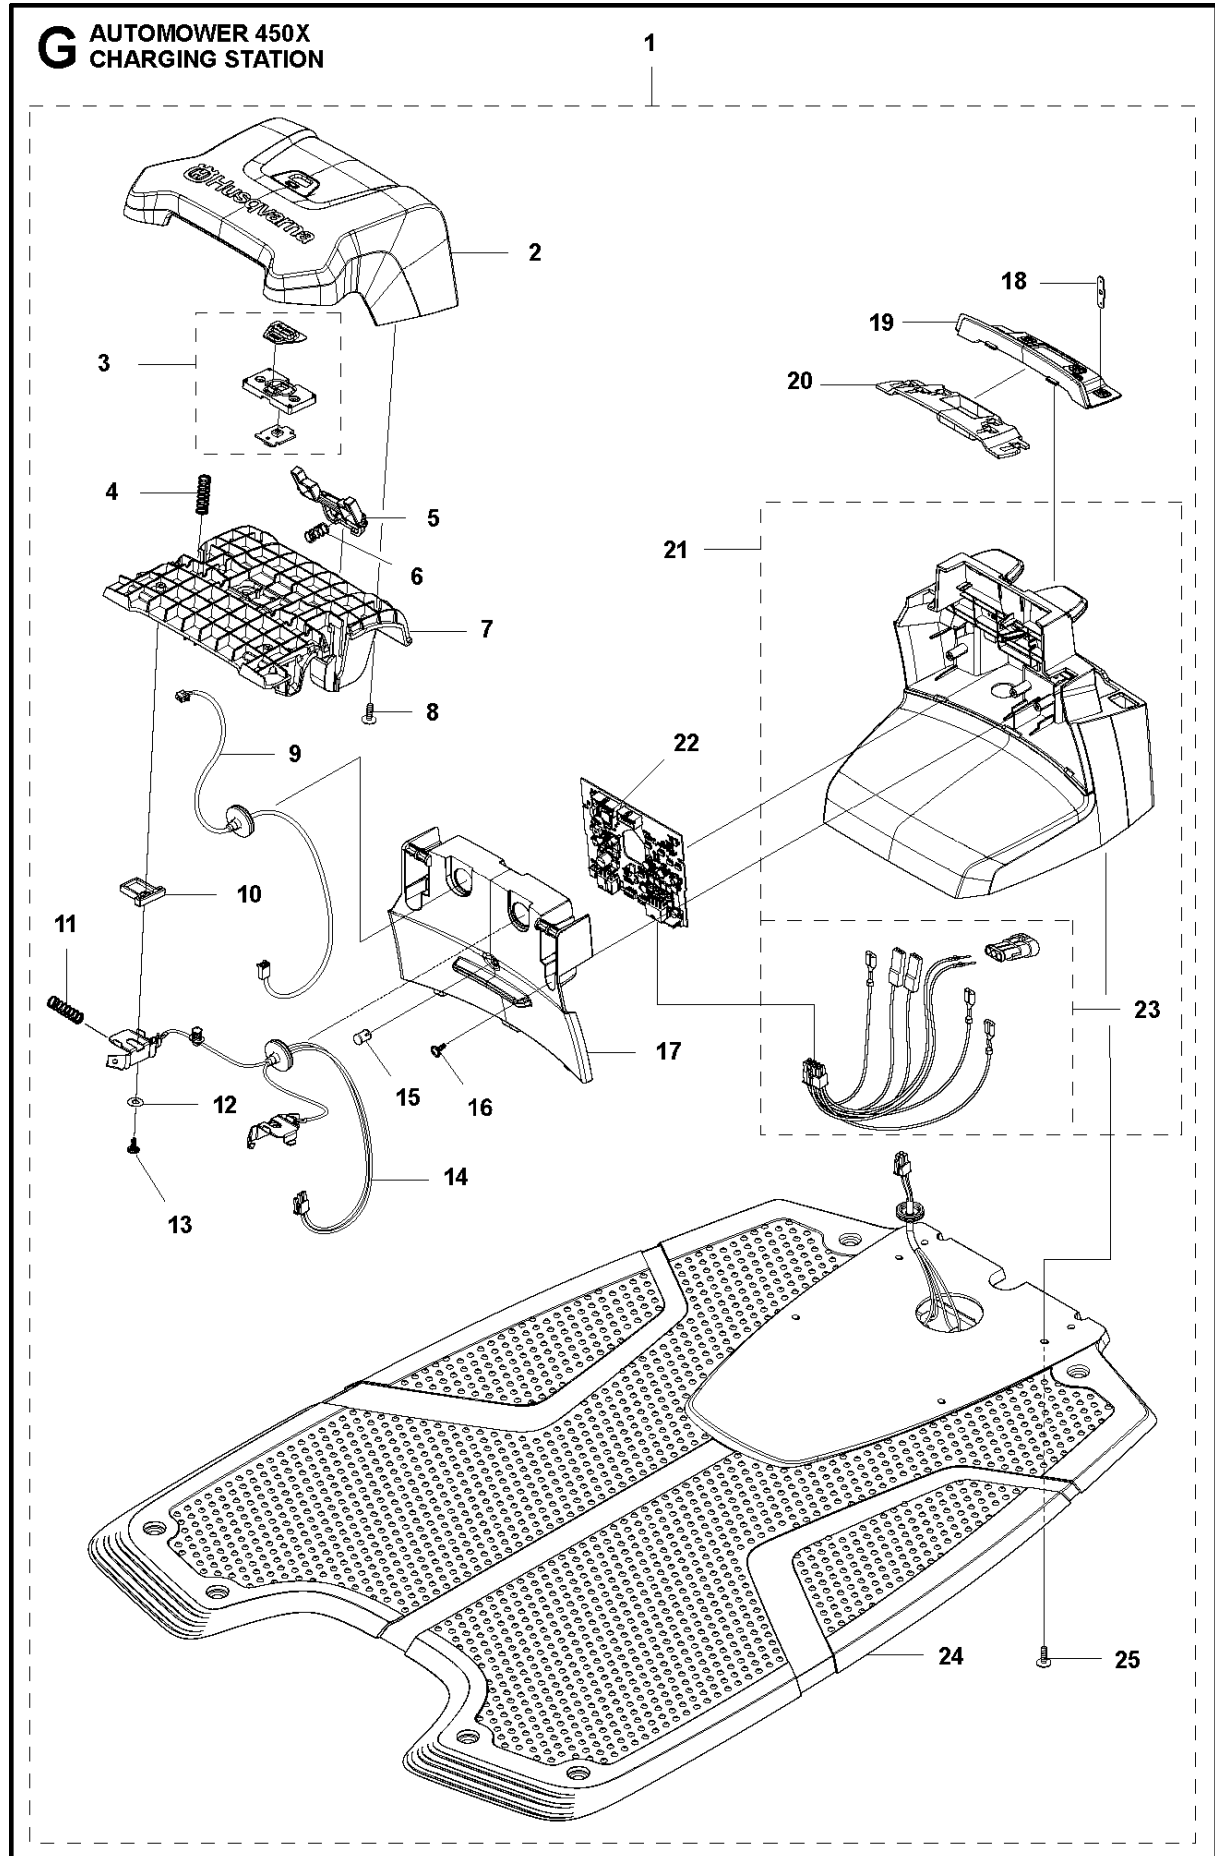

CHARGING STATION

AUTOMOWER 450X, 2019-

Ref	Part No	Description	Remark	QTY KIT
1	580 76 55-08	CHARGING STATION	Charging Station	1
2	579 44 82-03	CAP	Cap	1
3	501 06 59-01	BUTTON KIT	Home Button KIT	1
4	580 51 14-01	SPRING	Spring	2
5	579 46 24-02	BUTTON	Button - Release	1
6	574 48 70-01	SPRING	Spring	1
7	579 45 80-04	FRAME	Frame	1
8	575 54 33-14	SCREW	Screw	4
9	579 70 83-01	LOOM	Home Button Wiring	1
10	579 46 05-01	DISTANCE	Distance	2
11	580 51 14-01	SPRING	Spring	2
12	734 11 37-41	WASHER	Washer	2
13	575 54 33-14	SCREW	Screw	2
14	585 53 95-02	CABLE ASSY	Loom Charging Contact	1
15	590 21 72-01	LENS	Lens	1
16	575 54 33-14	SCREW	Screw	2
17	579 45 97-03	LID	Lid	1
18	580 50 41-01	TERMINAL	Terminal	5
19	579 45 98-03	PANEL	Panel	1
20	579 45 99-01	HOLDER	Holder	1
21	588 18 88-01	HOUSING ASSY	Housing KIT	1
22	592 89 45-01	PRINTED CIRCUIT ASSY	PCBA Charging Station	1
23	588 47 89-01	CABLE KIT	Wiring CS	1
24	590 09 40-01	BASE ASSY	Charging Plate	1
25	575 54 33-14	SCREW	Screw	4