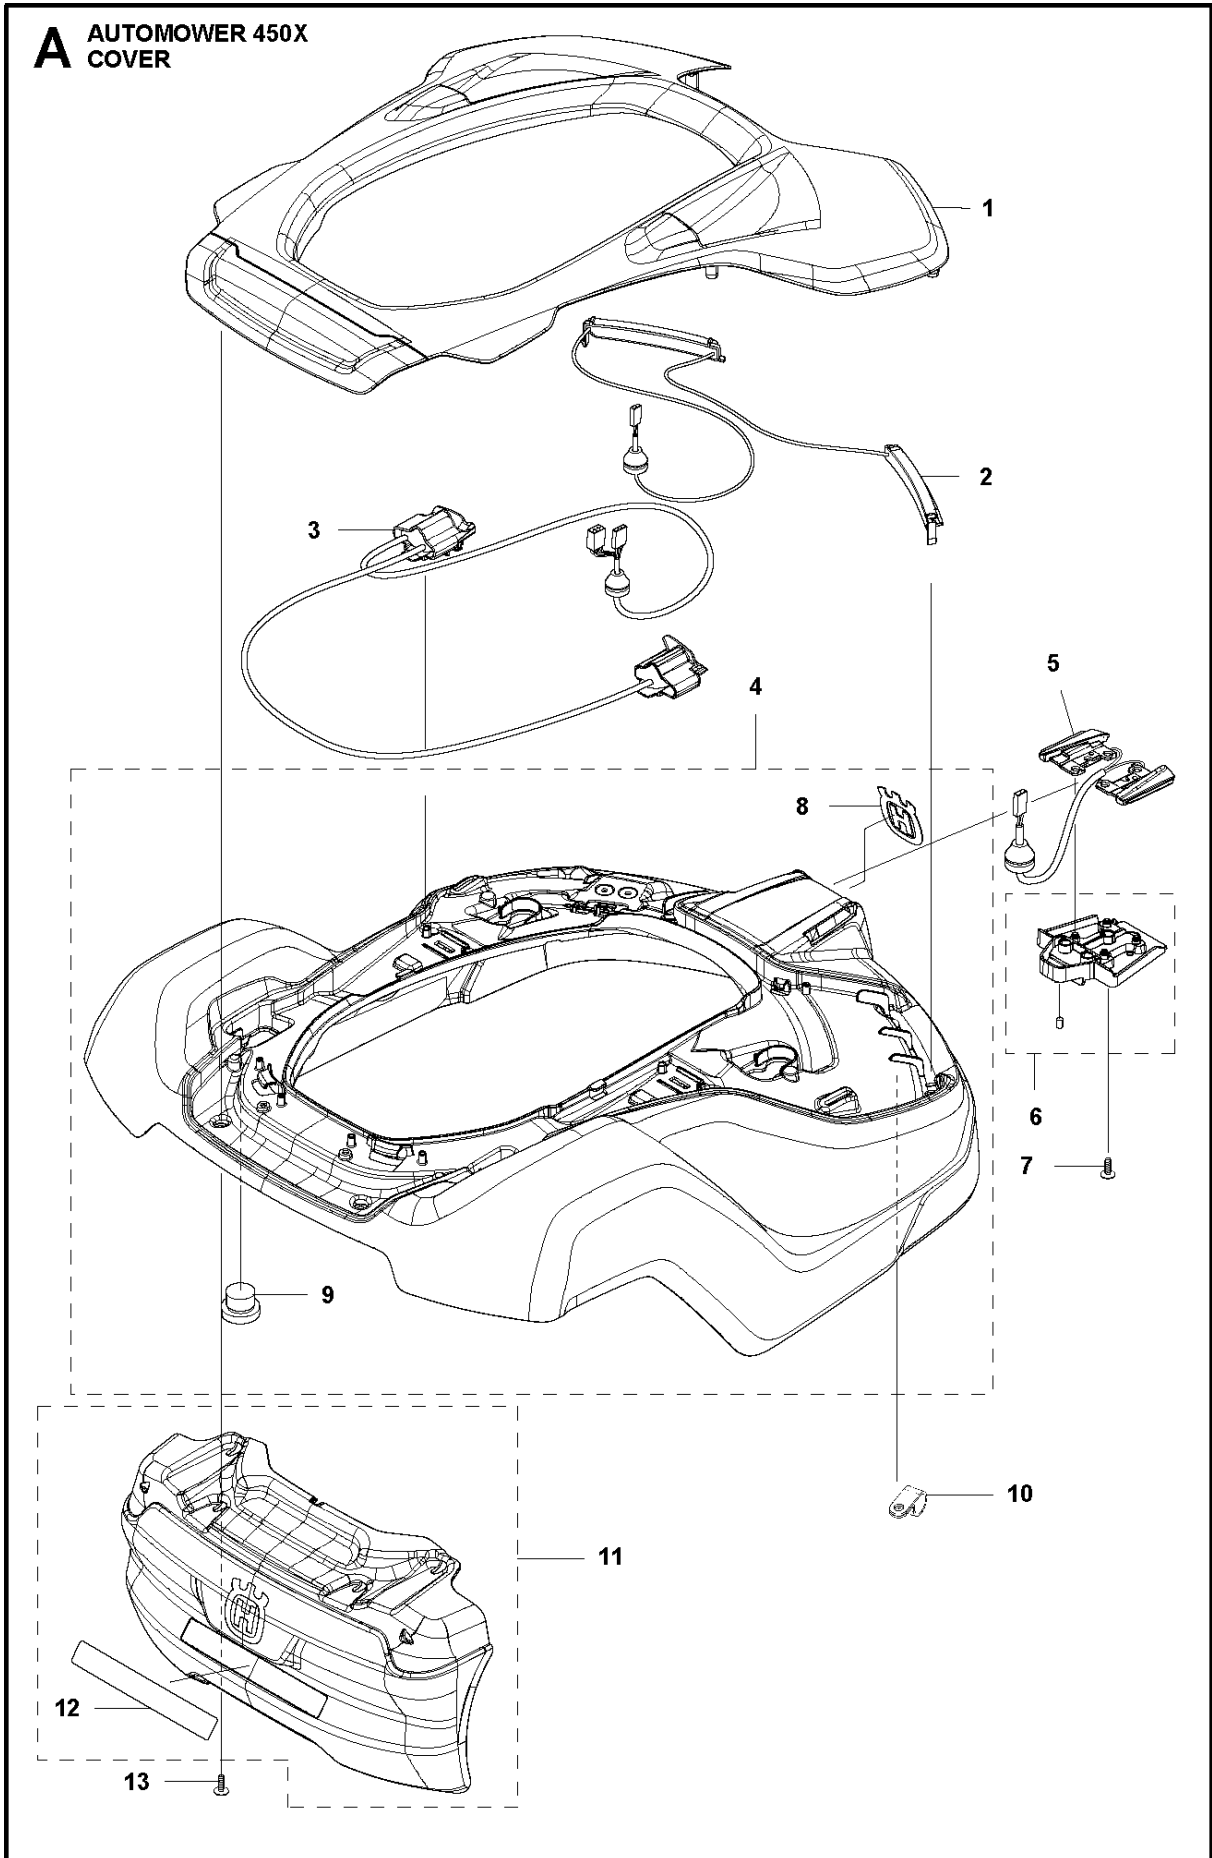

SPARE PARTS LIST

ROBOTIC LAWN MOWERS

AUTOMOWER 450X, 2019-

A AUTOMOWER 450X
COVER

COVER

AUTOMOWER 450X, 2019-

Ref	Part No	Description	Remark	QTY KIT
1	588 79 91-01	BODY KIT	Top Cover Grey	1
1	588 79 91-02	BODY KIT	Top Cover White	1
1	588 79 91-03	BODY KIT	Top Cover Orange	1
2	501 06 51-01	WIRING ASSY	LED Lights	1
3	501 06 52-01	WIRING ASSY	US-Sensors	1
4	501 06 11-02	BODY ASSY	Body ASSY	1
5	585 53 92-04	CABLE ASSY	Charging Plate Wiring	1
6	501 06 56-02	HOLDER ASSY	Holder ASSY	1
7	575 54 33-14	SCREW	Screw	1
8	587 42 35-01	DECAL	Decal Crown	1
9	580 52 68-01	CAP	Cap Snaploc	4
10	501 61 06-01	CLAMP	Clips	1
11	501 06 50-01	BUMPER ASSY	Bumper ASSY	1
12	586 35 97-01	LABEL	Label Warning	1
13	574 45 01-01	SCREW ITPANT	Screw	10

C AUTOMOWER 450X
CENTER CONSOL

CENTER CONSOL

AUTOMOWER 450X, 2019-

Ref	Part No	Description	Remark	QTY KIT
1	588 79 75-04	COVER	Cover	1
2	579 45 85-03	HATCH	Hatch	1
3	579 45 81-01	BUTTON	Stop Button	1
4	575 54 33-14	SCREW	Screw	2
5	501 06 58-01	HINGE KIT	Hinge KIT	1
6	575 54 33-14	SCREW	Screw	2
7	579 62 79-02	KEYBOARD	Keyboard	1
8	583 94 37-01	COVER KIT	Cover ASSY	1
9	535 13 01-01	SPRING	Spring	2
10	574 87 47-06	SEALING STRIP	Sealing Strip (1 pcs, diam. 5 mm)	1
11	574 48 03-02	SWITCH	Switch	1
12	501 06 60-01	LOCK KIT	Locking Plate KIT	1
13	575 54 33-14	SCREW	Screw	1
14	575 54 33-14	SCREW	Screw	1
15	575 54 33-14	SCREW	Screw	3
16	581 62 07-01	SUPPORT KIT	Support KIT	1
17	592 91 04-01	PRINTED CIRCUIT ASSY	PCBA HMI	1