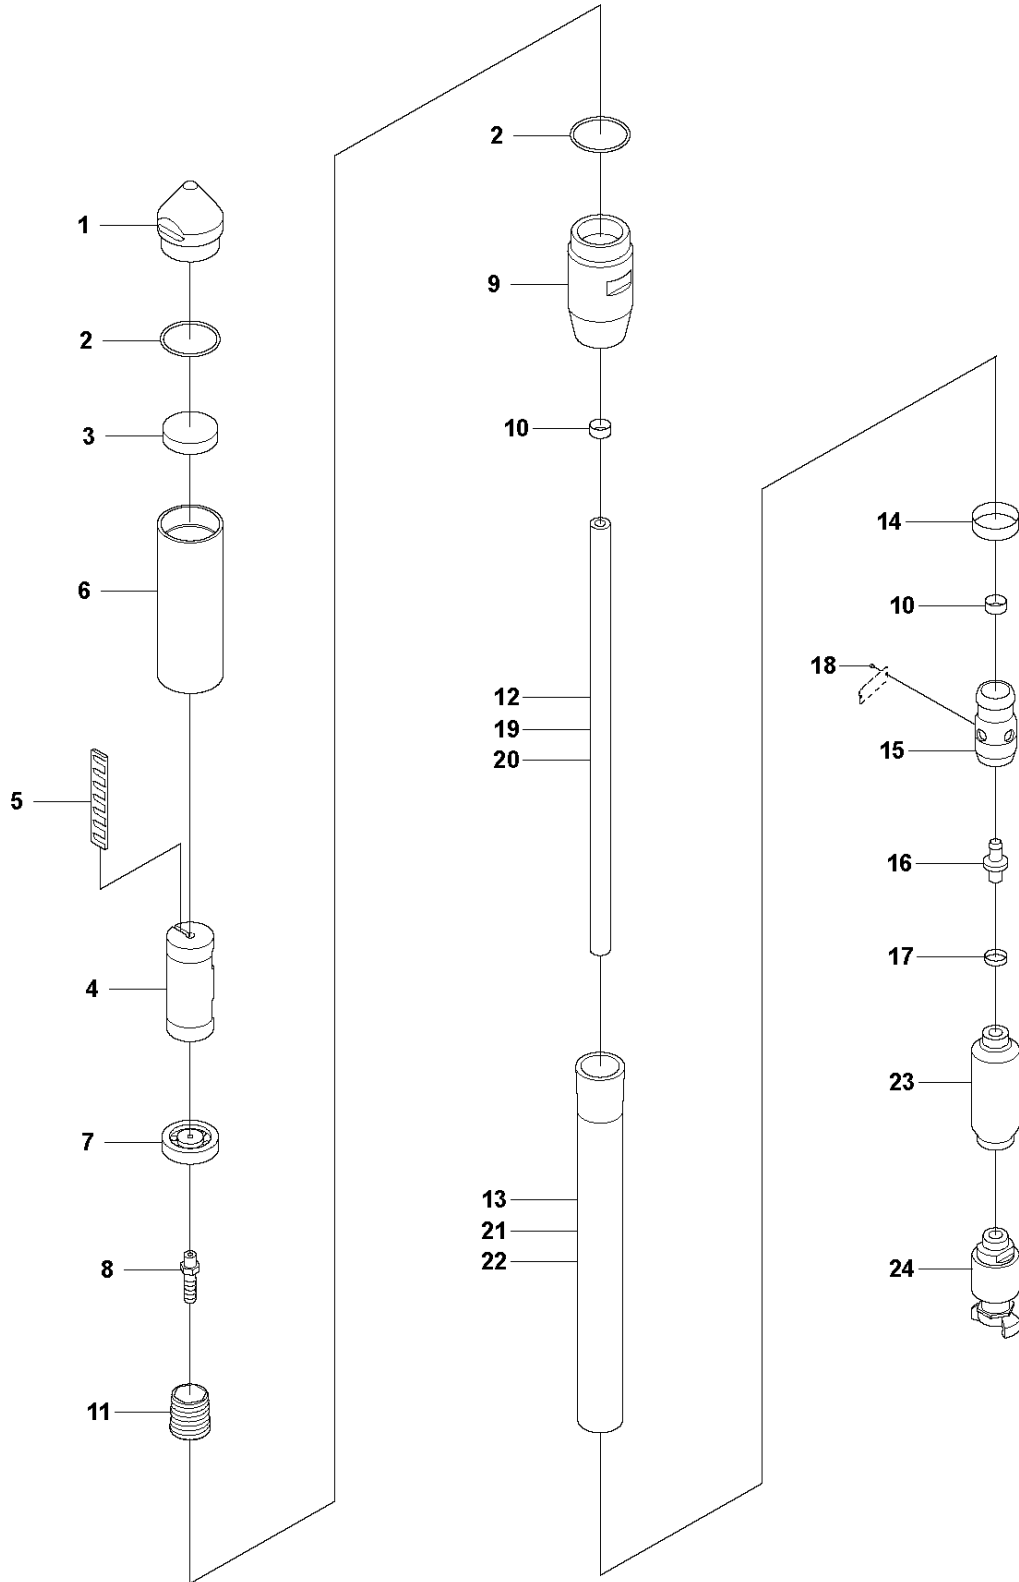

SPARE PARTS LIST

POKERS

AY 47, 967939401, 967939402, 2019-08

A AY 47
PRODUCT COMPLETE

PRODUCT COMPLETE

AY 47, 967939401, 967939402, 2019-08

Ref	Part No	Description	Remark	QTY KIT
1	594 27 97-01	CAP		1
2	594 26 69-01	O-RING	35x2 NBR 70 shore	2
3	594 27 48-01	FLANGE		1
4	594 40 10-01	ROTOR		1
5	594 27 49-01	DISC		1
6	594 40 11-01	TUBE		1
7	594 27 50-01	FLANGE		1
8	594 27 47-01	NOZZLE		1
9	595 52 02-01	CAP		1
10	594 27 93-01	CLAMP		2
11	596 06 55-01	HOSE		1
12	594 25 44-02	HOSE	2.1 meters	1
13	594 25 59-02	EXHAUST HOSE	2 meters	1
14	594 28 54-01	CLAMP		1
15	595 46 13-01	NIPPLE		1
16	594 40 12-01	NIPPLE		1
17	594 52 76-01	O-RING	15.1x2.7 NBR 70 shore	1
18	595 14 14-01	RIVET		2
19	594 25 44-03	HOSE	4.1 meters	1
20	594 25 44-04	HOSE	6.1 meters	1
21	594 25 59-03	EXHAUST HOSE	4 meters	1
22	594 25 59-04	EXHAUST HOSE	6 meters	1
23	595 46 15-01	LUBRICATION NIPPLE	Lubricator, optional	1
24	594 28 00-01	HANDLE	Quick coupling	1

B AY 47
QUICK COUPLING W/ BALL-STOP VALVE

QUICK COUPLING W/ BALL-STOP VALVE

AY 47, 967939401, 967939402, 2019-08

Ref	Part No	Description	Remark	QTY KIT	
1	594 28 00-01	HANDLE	Quick coupling w/ ball-stop valve, complete	1	
2	594 28 01-01	BODY		1	1
3	594 79 12-01	BUSHING		1	1
4	594 28 02-01	UNIT		1	1
5	594 28 03-01	SCREW		1	1
6	594 28 05-01	O-RING	42.3x3 NBR 70 shore	2	1
7	594 28 04-01	BALL		1	1
8	594 25 53-01	COUPLING		1	1
9	594 25 37-01	FILTER		1	1
10	594 25 39-01	SEAL		1	1

C AY 47
LUBRICATOR

LUBRICATOR

AY 47, 967939401, 967939402, 2019-08

Ref	Part No	Description	Remark	QTY KIT	
1	595 46 15-01	LUBRICATION NIPPLE	Lubricator, complete	1	
2	595 16 92-01	WASHER		1	1
3	595 16 91-01	BODY		1	1
4	595 16 90-01	HOLDER		1	1
5	594 81 93-01	WASHER		1	1
6	594 25 76-01	SCREW		1	1
7	595 14 60-01	RING		8	1
8	595 15 14-01	TUBE		1	1
9	594 79 51-01	WIRE		2	1
10	598 64 71-01	O-RING	9.25x1.78 NBR 70 shore	1	1