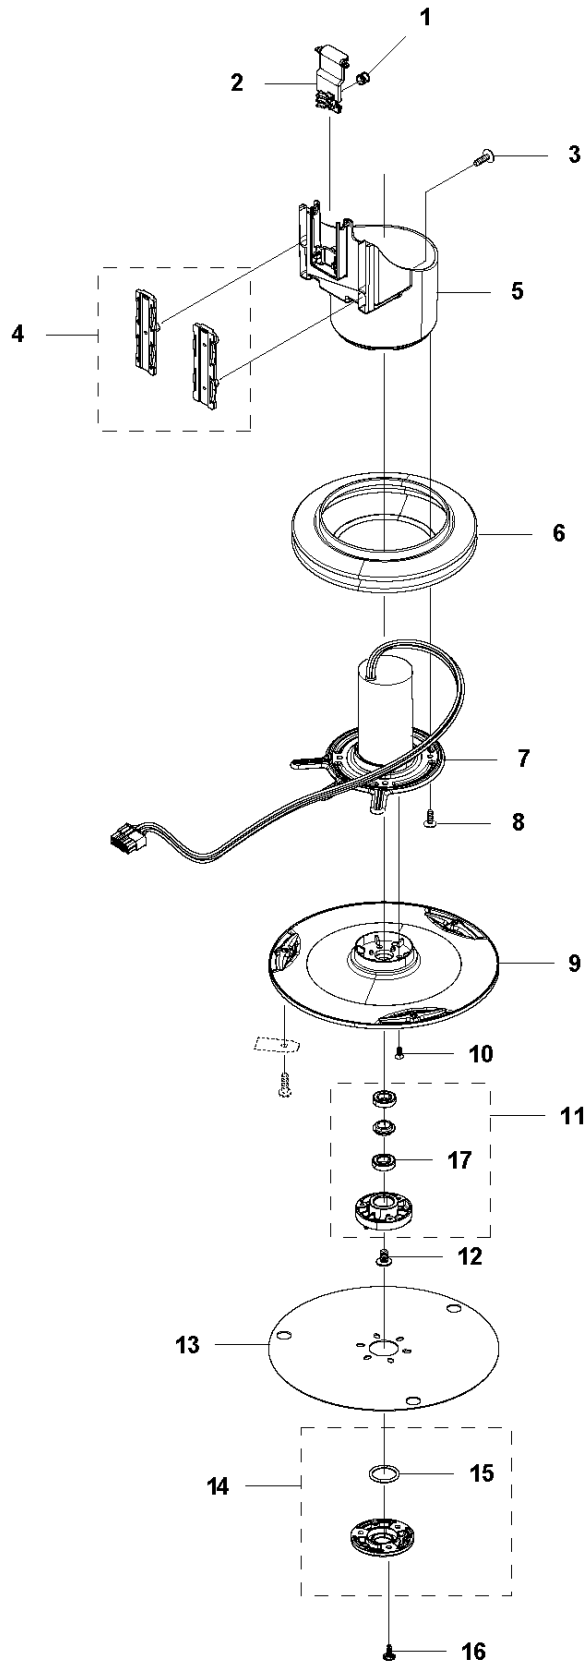

F AUTOMOWER 430X
BLADE MOTOR & CUTTING EQUIPMENT

BLADE MOTOR & CUTTING EQUIPMENT

AUTOMOWER 430X, 2020-

Ref	Part No	Description	Remark	QTY	KIT
1	580 62 44-01	SPRING	Spring	1	
2	579 56 46-01	LINK	Link	1	
3	575 54 33-14	SCREW	Screw	3	
4	581 62 18-01	BEARING KIT	Bearing KIT	1	
5	579 56 45-01	HOUSING	Housing	1	
6	579 66 64-03	BELLOWS	Bellows	1	
7	587 38 14-01	MOTOR ASSY	Cutting Motor ASSY	1	
8	575 54 33-14	SCREW	Screw	4	
9	598 81 44-01	CUTTING DISC	Cutting Disc	1	
10	535 13 05-02	SCREW	Screw	3	
11	588 42 17-02	BEARING HOUSING ASSY	Bearing Housing ASSY	1	
12	535 07 60-01	SCREW	Screw	1	
13	597 44 98-01	SKID PLATE	Skid Plate	1	
14	587 44 96-01	COVER KIT	Bearing Cover ASSY	1	
15	585 29 75-01	O-RING	O-Ring	1	
16	575 54 33-14	SCREW	Screw	3	
17	535 07 57-03	BALL BEARING		1	11
17	593 08 08-01	BALL BEARING	Tube 50 pcs	1