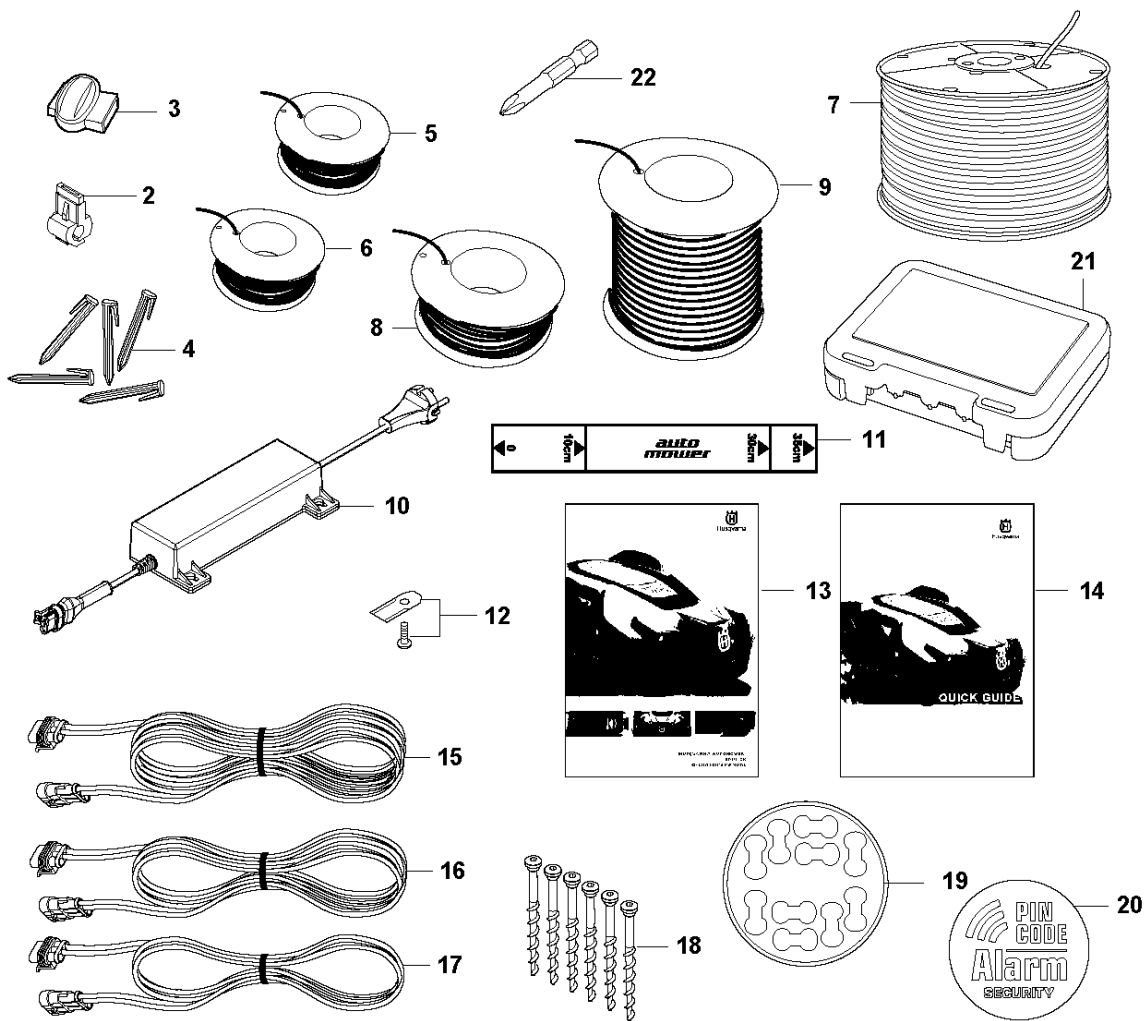

H AUTOMOWER 430X INSTALLATION ACCESSORIES

INSTALLATION ACCESSORIES

AUTOMOWER 430X, 2020-

Ref	Part No	Description	Remark	QTY KIT
1	967 62 36-01	INSTALLATION KIT	Installation KIT S: Wire (150 m), Staples (300 pcs), Connectors (3 pcs), Couplers (5 pcs)	1
1	967 62 36-02	INSTALLATION KIT	Installation KIT M: Wire (250 m), Staples (400 pcs), Connectors (3 pcs), Couplers (5 pcs)	1
1	967 62 36-03	INSTALLATION KIT	Installation KIT L: Wire (400 m), Staples (600 pcs), Connectors (5 pcs), Couplers (5 pcs)	1
2	535 12 90-01	CONNECTOR	Loop Wire Connector	1
2	535 12 90-02	CONNECTOR	Loop Wire Connector, Blister Pack, 100 pcs	1
2	577 86 48-01	CONNECTOR	Loop Wire Connectors, Blister Pack, 5pcs	1
3	501 98 02-01	COUPLER	Coupler	1
3	577 86 47-01	COUPLER	Couplers, Blister Pack, 5pcs	1
3	501 98 02-03	COUPLER	Couplers, 100 pcs	1
4	577 86 42-01	STAPLE	Staples, 85 mm, Blister Pack, 100 pcs	1
5	577 86 43-02	WIRE	Wire Blister Pack, (50 m)	1
5	580 66 20-02	WIRE	Wire (150 m)	1
5	577 86 43-01	WIRE	Wire Blister Pack, (150 m)	1
6	580 66 20-01	WIRE	Wire (250 m)	1
7	593 29 77-01	WIRE	Wire Pro 300m	1
8	522 91 41-01	WIRE	Wire (500 m, ~3.4 mm)	1
9	580 66 20-04	WIRE	Wire (800 m)	1
10	590 44 24-01	POWER UNIT	Transformer (EU)	1
10	590 44 24-02	POWER UNIT	Transformer (UK/IRL)	1
10	590 44 24-03	POWER UNIT	Transformer (CH)	1
10	590 44 24-04	POWER UNIT	Transformer (US/CA)	1
10	590 44 24-05	POWER UNIT	Transformer (AU/NZ)	1
10	590 44 24-06	POWER UNIT	Transformer (JP)	1
11	544 17 75-01	MEASURING TAPE	Measuring Tape	1
12	577 86 46-03	BLADE SET	Long Life Safety Blades, Blister Pack, 9 pcs	1
12	577 60 65-05	BLADE SET	Long Life Safety Blades, 45 pcs	1
12	577 60 66-04	BLADE SET	Long Life Safety Blades, 300 pcs	1
15	579 82 51-01	CABLE ASSY	Low Voltage Cable 20 meter	1
16	579 82 51-02	CABLE ASSY	Low Volt Cabel 10 meter	1
17	579 82 51-03	CABLE ASSY	Low Volt Cabel 3 meter	1
17	579 82 51-04	CABLE ASSY	Low Voltage Cable (5 m)	1
18	597 43 58-01	ANCHOR	6 pcs+Key	1
19	586 27 79-01	STICKER	Sticker Cable Markers 10 pcs	1
20	579 57 12-01	LABEL	Label Alarm	1
21	590 85 50-01	BOX	Cable Connector Protection	1
22	596 33 98-01	TOOL	Bit for Automower blades MOQ 5 pcs	1