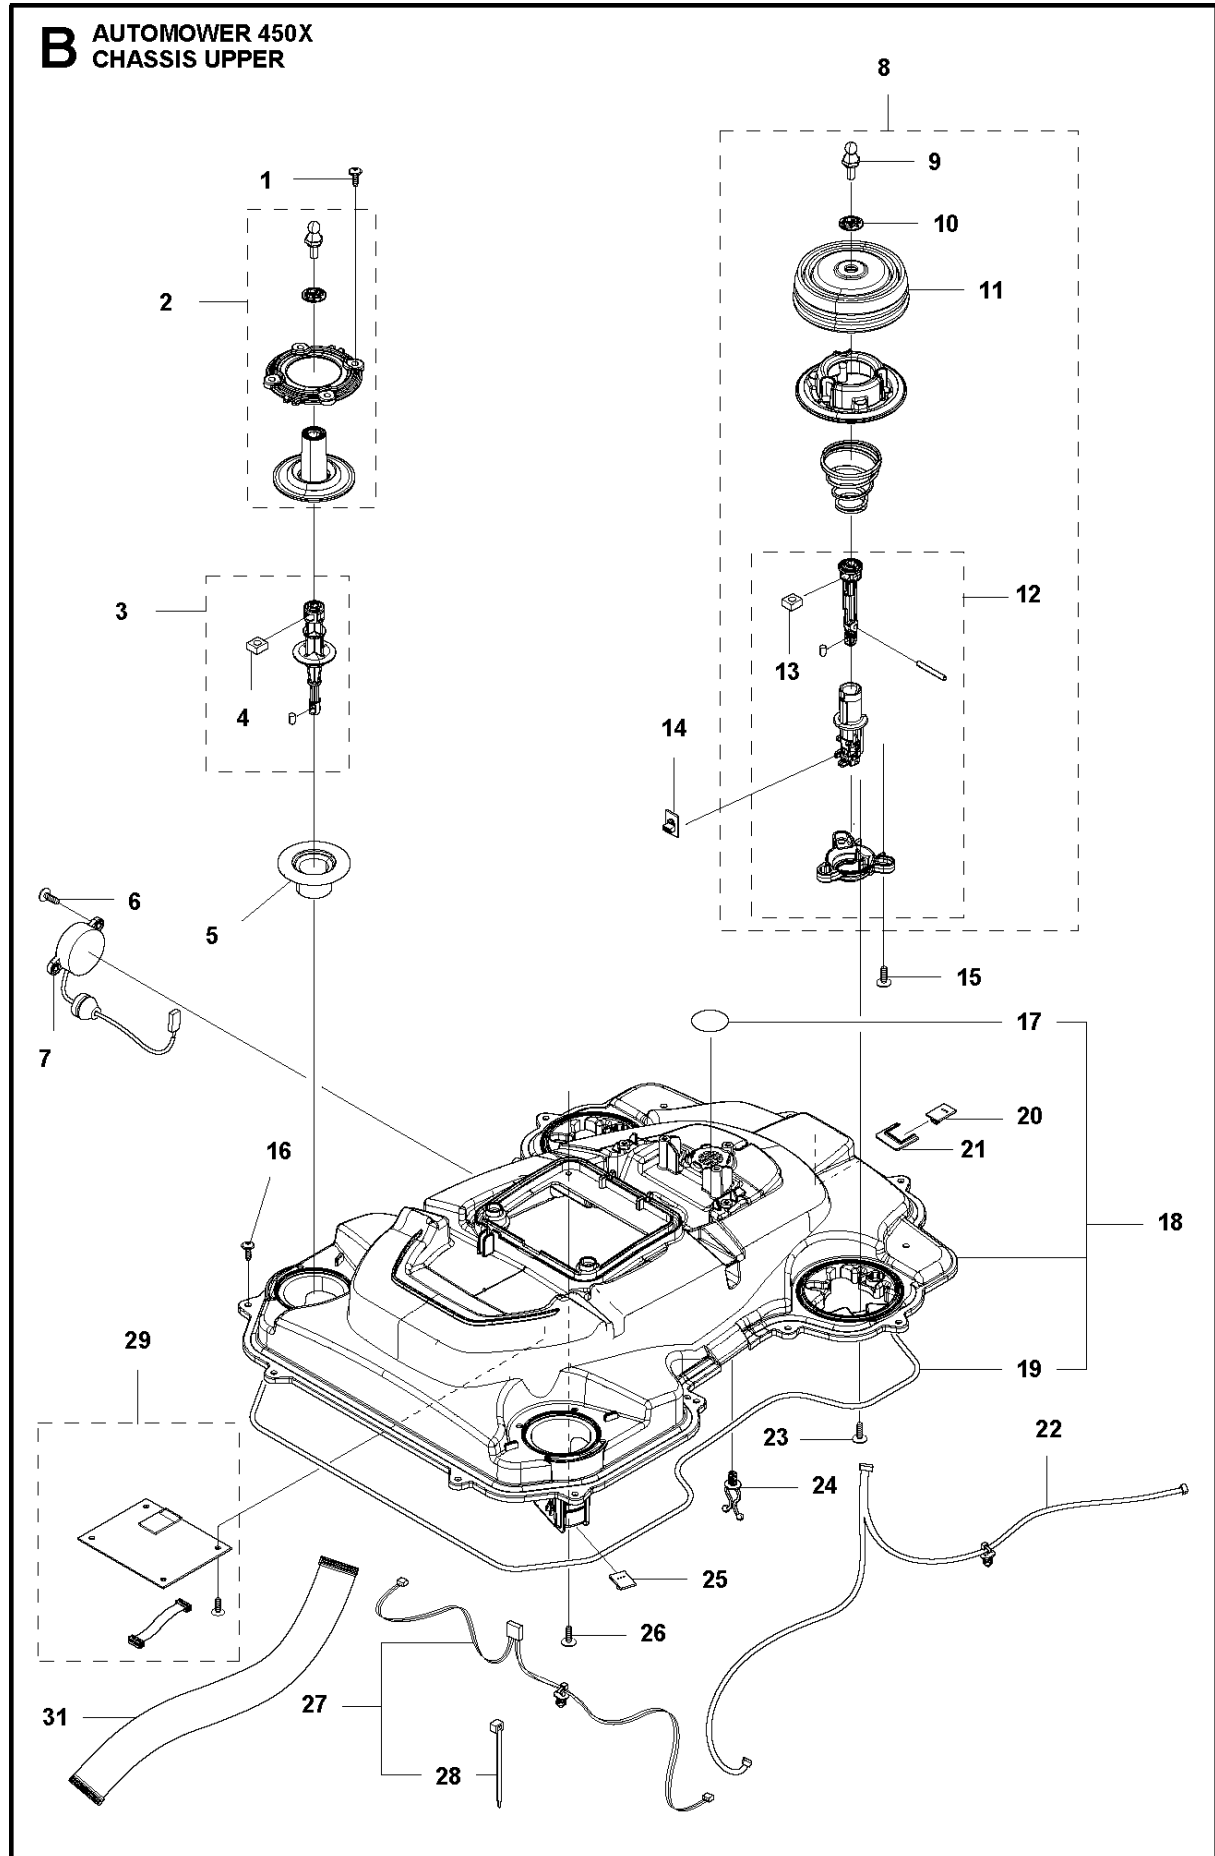

SPARE PARTS LIST

ROBOTIC LAWN MOWERS

AUTOMOWER 450X, 2020-

A AUTOMOWER 450X
COVER

COVER

AUTOMOWER 450X, 2020-

Ref	Part No	Description	Remark	QTY KIT
1	588 79 91-01	BODY KIT	Top Cover Grey	1
1	588 79 91-02	BODY KIT	Top Cover White	1
1	588 79 91-03	BODY KIT	Top Cover Orange	1
2	501 06 51-01	WIRING ASSY	LED Lights	1
3	501 06 52-01	WIRING ASSY	US-Sensors	1
4	501 06 11-02	BODY ASSY	Body ASSY	1
5	585 53 92-04	CABLE ASSY	Charging Plate Wiring	1
6	501 06 56-02	HOLDER ASSY	Holder ASSY	1
7	575 54 33-14	SCREW	Screw	1
8	587 42 35-01	DECAL	Decal Crown	1
9	580 52 68-01	CAP	Cap Snaploc	4
10	501 61 06-01	CLAMP	Clips	1
11	501 06 50-01	BUMPER ASSY	Bumper ASSY	1
12	586 35 97-01	LABEL	Label Warning	1
13	574 45 01-01	SCREW ITPANT	Screw	10

C AUTOMOWER 450X
CENTER CONSOL

CENTER CONSOL

AUTOMOWER 450X, 2020-

Ref	Part No	Description	Remark	QTY KIT
1	588 79 75-04	COVER	Cover	1
2	579 45 85-03	HATCH	Hatch	1
3	579 45 81-01	BUTTON	Stop Button	1
4	575 54 33-14	SCREW	Screw	2
5	501 06 58-01	HINGE KIT	Hinge KIT	1
6	575 54 33-14	SCREW	Screw	2
7	579 62 79-02	KEYBOARD	Keyboard	1
8	583 94 37-02	COVER KIT	Cover ASSY	1
9	535 13 01-01	SPRING	Spring	2
10	574 87 47-06	SEALING STRIP	Sealing Strip (1 pcs, diam. 5 mm)	1
11	574 48 03-02	SWITCH	Switch	1
12	501 06 60-01	LOCK KIT	Locking Plate KIT	1
13	575 54 33-14	SCREW	Screw	1
14	575 54 33-14	SCREW	Screw	1
15	575 54 33-14	SCREW	Screw	3
16	581 62 07-01	SUPPORT KIT	Support KIT	1
17	592 91 04-01	PRINTED CIRCUIT ASSY	PCBA HMI	1