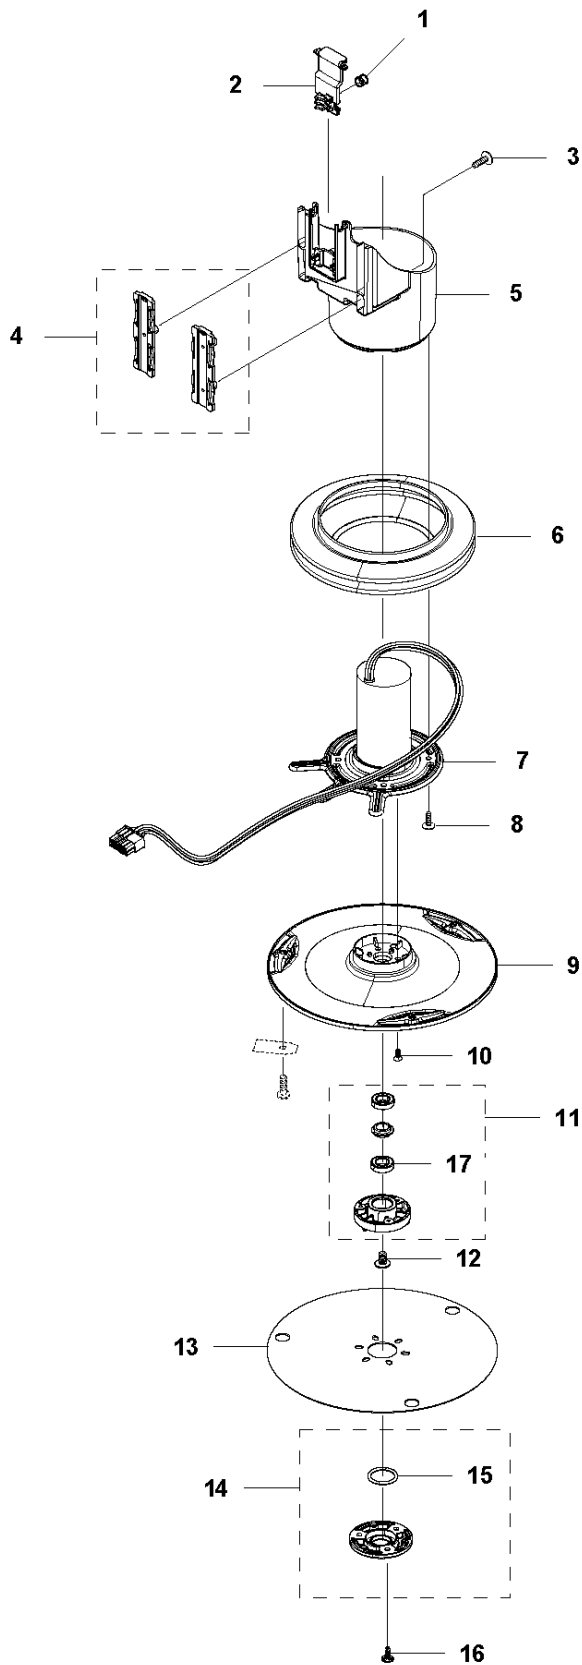

F AUTOMOWER 450X
BLADE MOTOR & CUTTING EQUIPMENT

BLADE MOTOR & CUTTING EQUIPMENT

AUTOMOWER 450X, 2020-

Ref	Part No	Description	Remark	QTY	KIT
1	580 62 44-01	SPRING	Spring	1	
2	579 56 46-01	LINK	Link	1	
3	575 54 33-14	SCREW	Screw	3	
4	581 62 18-01	BEARING KIT	Bearing KIT	1	
5	579 56 45-01	HOUSING	Housing	1	
6	579 66 64-03	BELLOWS	Bellows	1	
7	587 38 14-01	MOTOR ASSY	Cutting Motor ASSY	1	
8	575 54 33-14	SCREW	Screw	4	
9	598 81 44-01	CUTTING DISC	Cutting Disc	1	
10	535 13 05-02	SCREW	Screw	3	
11	588 42 17-02	BEARING HOUSING ASSY	Bearing Housing ASSY	1	
12	535 07 60-01	SCREW	Screw	1	
13	597 44 98-01	SKID PLATE	Skid Plate	1	
14	587 44 96-01	COVER KIT	Bearing Cover ASSY	1	
15	585 29 75-01	O-RING	O-Ring	1	
16	575 54 33-14	SCREW	Screw	3	
17	535 07 57-03	BALL BEARING		1	11
17	593 08 08-01	BALL BEARING	Tube 50 pcs	1