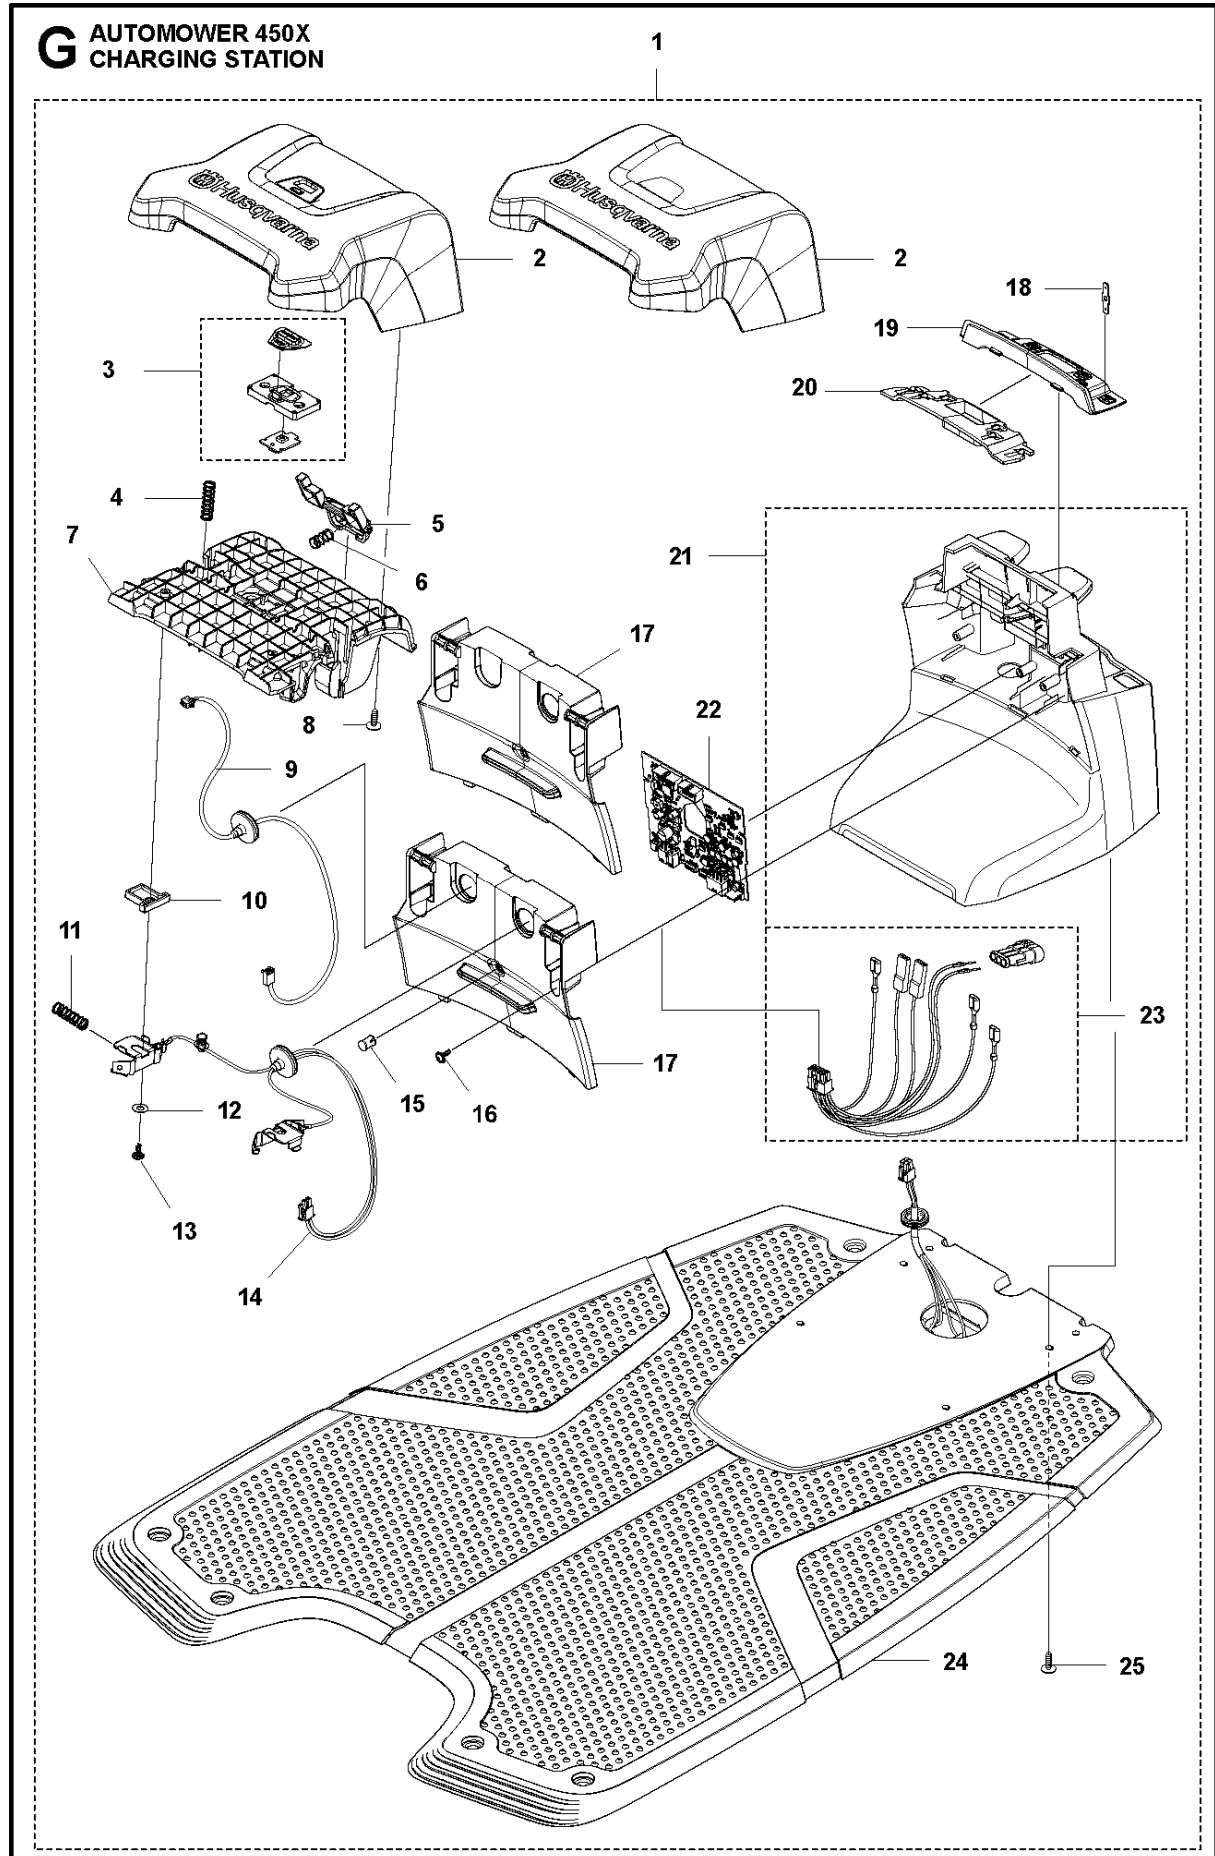

CHARGING STATION

AUTOMOWER 450X, 2020-

Ref	Part No	Description	Remark	QTY KIT
1	593 78 47-02	CHARGING STATION	Charging Station	1
4	579 44 82-04	CAP	Without Park Button	1
2	579 44 82-03	CAP	Without Park Button	1
3	501 06 59-01	BUTTON KIT	Home Button KIT	1
4	580 51 14-01	SPRING	Spring	2
5	579 46 24-02	BUTTON	Button - Release	1
6	574 48 70-01	SPRING	Spring	1
7	579 45 80-04	FRAME	Frame	1
8	575 54 33-14	SCREW	Screw	4
9	579 70 83-01	LOOM	Home Button Wiring	1
10	579 46 05-01	SPACER	Distance	2
11	580 51 14-01	SPRING	Spring	2
12	734 11 37-41	WASHER	Washer	2
13	575 54 33-14	SCREW	Screw	2
14	585 53 95-02	CABLE ASSY	Loom Charging Contact	1
15	590 21 72-01	LENS	Lens	1
16	575 54 33-14	SCREW	Screw	2
17	579 45 97-03	LID	2 holes (with park button)	1
17	579 45 97-04	LID	1 hole (without park button)	1
18	580 50 41-01	TERMINAL	Terminal	5
19	579 45 98-03	PANEL	Panel	1
20	579 45 99-01	HOLDER	Holder	1
21	588 18 88-01	HOUSING ASSY	Housing KIT	1
22	592 89 45-01	PRINTED CIRCUIT ASSY	PCBA Charging Station	1
23	588 47 89-01	CABLE KIT	Wiring CS	1
24	590 09 40-01	BASE ASSY	Charging Plate	1
25	575 54 33-14	SCREW	Screw	4