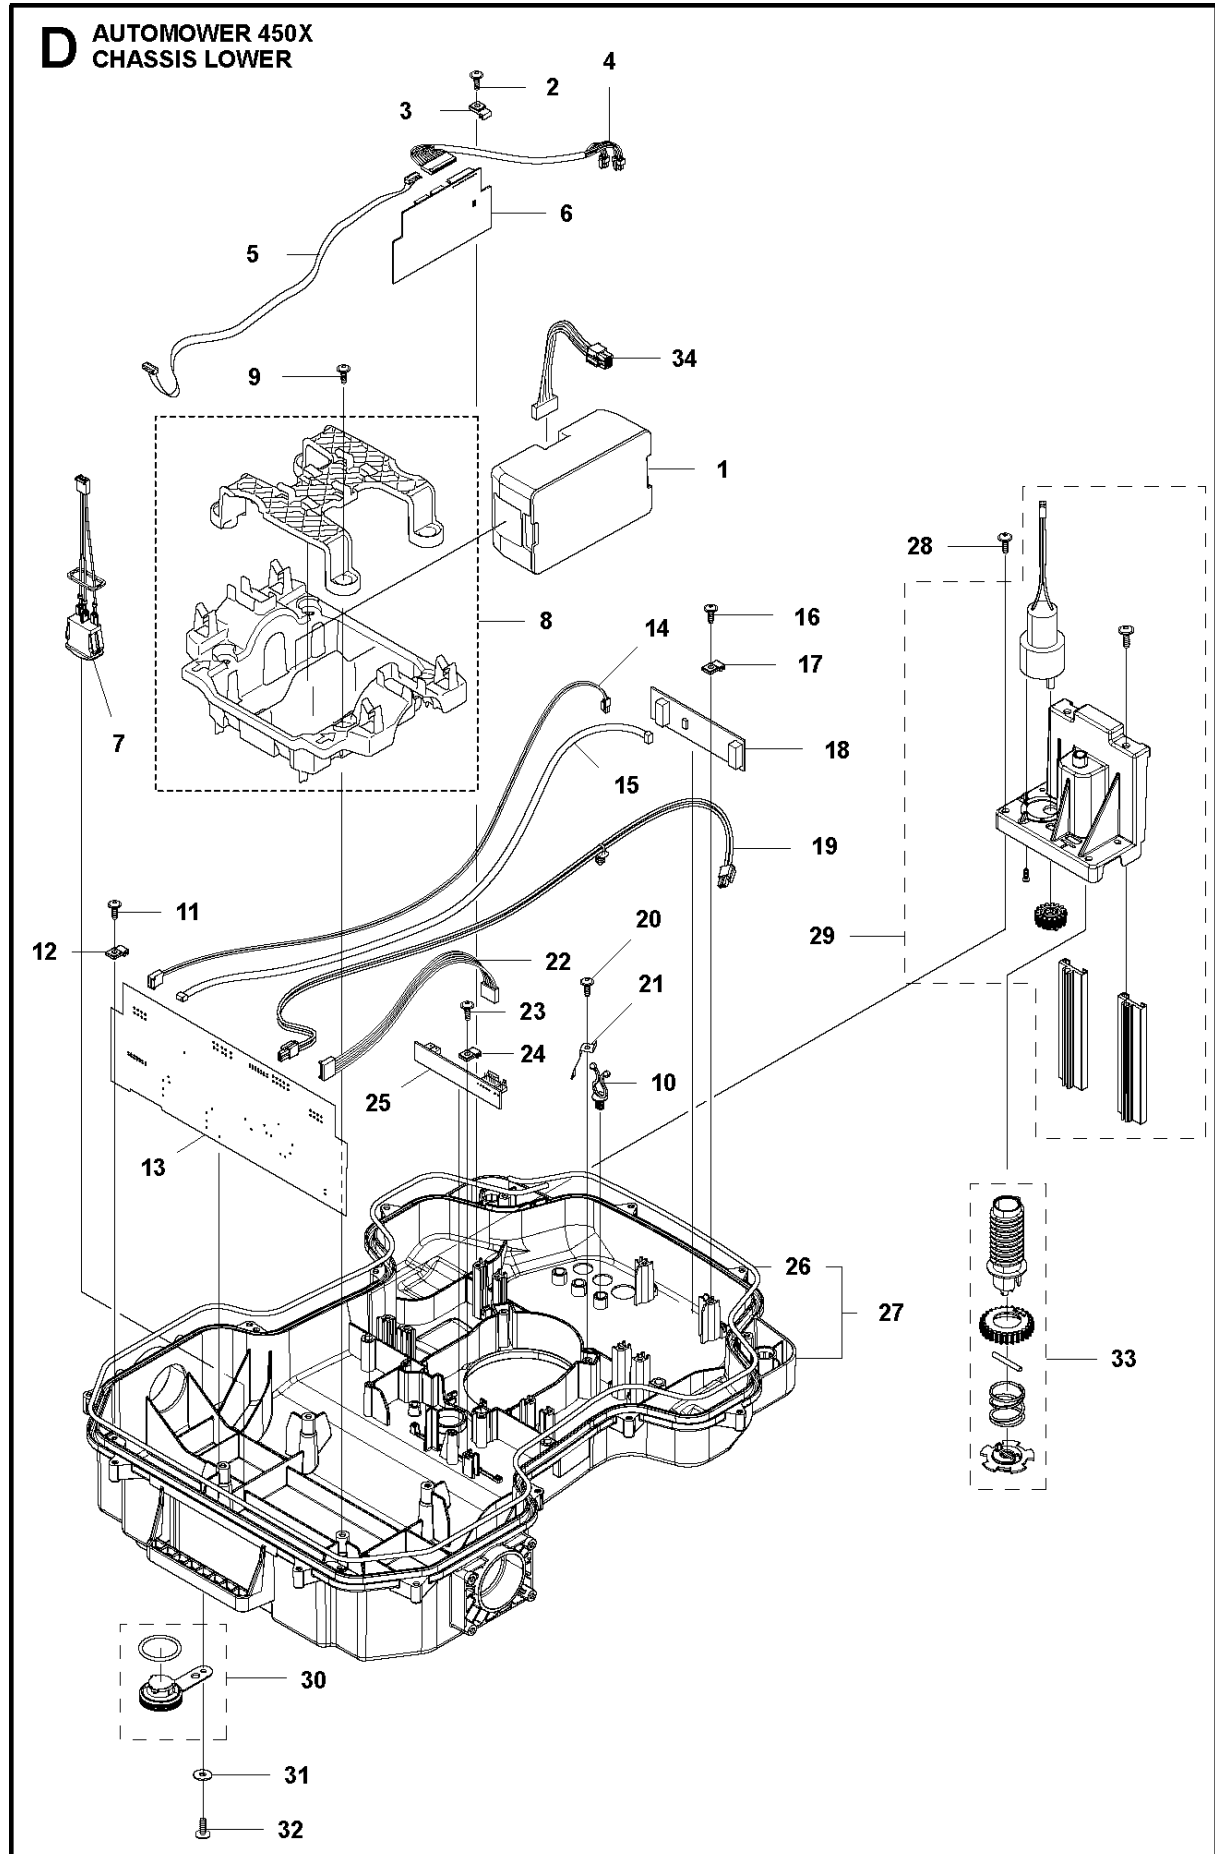

SPARE PARTS LIST

ROBOTIC LAWN MOWERS

AUTOMOWER 450X, 2020-

A AUTOMOWER 450X
COVER

COVER

AUTOMOWER 450X, 2020-

Ref	Part No	Description	Remark	QTY KIT
1	588 79 91-01	BODY KIT	Top Cover Grey	1
1	588 79 91-02	BODY KIT	Top Cover White	1
1	588 79 91-03	BODY KIT	Top Cover Orange	1
2	501 06 51-01	WIRING ASSY	LED Lights	1
3	501 06 52-01	WIRING ASSY	US-Sensors	1
4	501 06 11-02	BODY ASSY	Body ASSY	1
5	585 53 92-04	CABLE ASSY	Charging Plate Wiring	1
6	501 06 56-02	HOLDER ASSY	Holder ASSY	1
7	575 54 33-14	SCREW	Screw	1
8	587 42 35-01	DECAL	Decal Crown	1
9	580 52 68-01	CAP	Cap Snaploc	4
10	501 61 06-01	CLAMP	Clips	1
11	501 06 50-01	BUMPER ASSY	Bumper ASSY	1
12	586 35 97-01	LABEL	Label Warning	1
13	574 45 01-01	SCREW ITPANT	Screw	10

C AUTOMOWER 450X
CENTER CONSOL

CENTER CONSOL

AUTOMOWER 450X, 2020-

Ref	Part No	Description	Remark	QTY KIT
1	588 79 75-04	COVER	Cover	1
2	579 45 85-03	HATCH	Hatch	1
3	579 45 81-01	BUTTON	Stop Button	1
4	575 54 33-14	SCREW	Screw	2
5	501 06 58-01	HINGE KIT	Hinge KIT	1
6	575 54 33-14	SCREW	Screw	2
7	579 62 79-02	KEYBOARD	Keyboard	1
8	583 94 37-02	COVER KIT	Cover ASSY	1
9	535 13 01-01	SPRING	Spring	2
10	574 87 47-06	SEALING STRIP	Sealing Strip (1 pcs, diam. 5 mm)	1
11	574 48 03-02	SWITCH	Switch	1
12	501 06 60-01	LOCK KIT	Locking Plate KIT	1
13	575 54 33-14	SCREW	Screw	1
14	575 54 33-14	SCREW	Screw	1
15	575 54 33-14	SCREW	Screw	3
16	581 62 07-01	SUPPORT KIT	Support KIT	1
17	592 91 04-01	PRINTED CIRCUIT ASSY	PCBA HMI	1