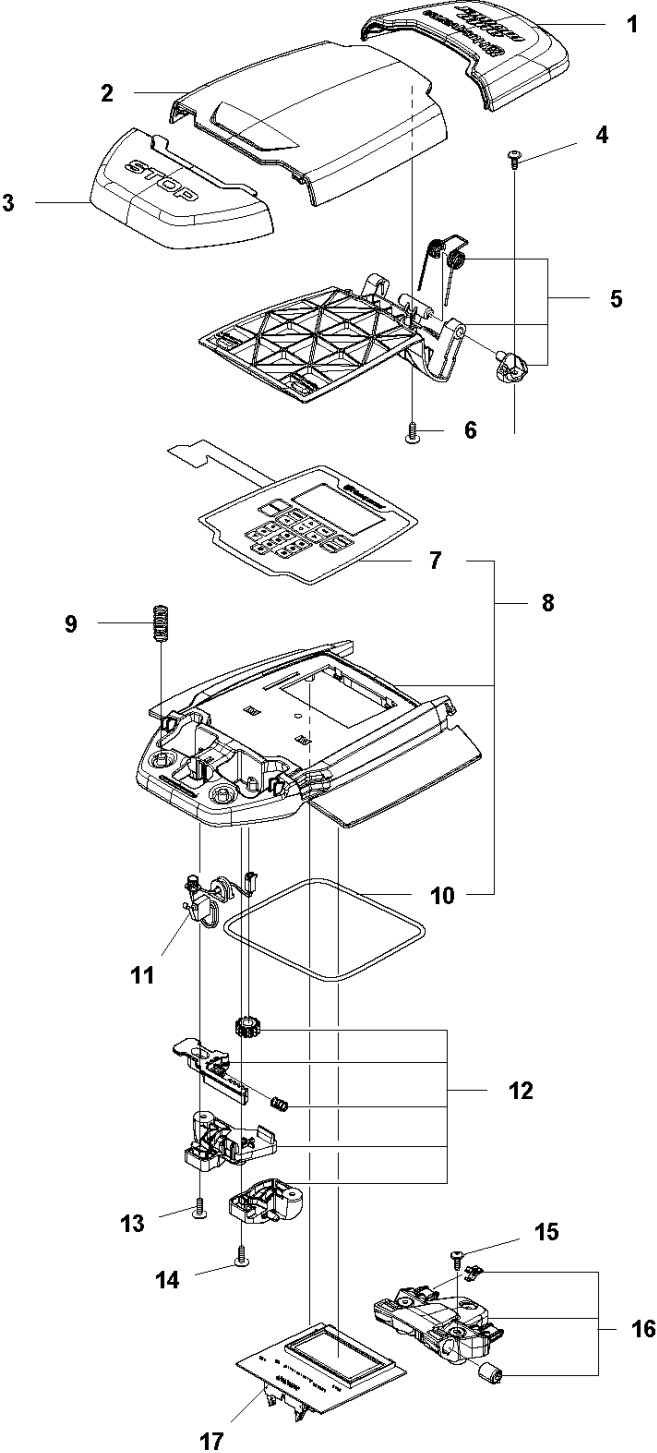

SPARE PARTS LIST

ROBOTIC LAWN MOWERS

AUTOMOWER 450X, 2020-

A AUTOMOWER 450X
COVER

COVER

AUTOMOWER 450X, 2020-

Ref	Part No	Description	Remark	QTY KIT
1	588 79 91-01	BODY KIT	Top Cover Grey	1
1	588 79 91-02	BODY KIT	Top Cover White	1
1	588 79 91-03	BODY KIT	Top Cover Orange	1
2	501 06 51-01	WIRING ASSY	LED Lights	1
3	501 06 52-01	WIRING ASSY	US-Sensors	1
4	501 06 11-02	BODY ASSY	Body ASSY	1
5	585 53 92-04	CABLE ASSY	Charging Plate Wiring	1
6	501 06 56-02	HOLDER ASSY	Holder ASSY	1
7	575 54 33-14	SCREW	Screw	1
8	587 42 35-01	DECAL	Decal Crown	1
9	580 52 68-01	CAP	Cap Snaploc	4
10	501 61 06-01	CLAMP	Clips	1
11	501 06 50-01	BUMPER ASSY	Bumper ASSY	1
12	586 35 97-01	LABEL	Label Warning	1
13	574 45 01-01	SCREW ITPANT	Screw	10

C AUTOMOWER 450X
CENTER CONSOL

CENTER CONSOL

AUTOMOWER 450X, 2020-

Ref	Part No	Description	Remark	QTY KIT
1	588 79 75-04	COVER	Cover	1
2	579 45 85-03	HATCH	Hatch	1
3	579 45 81-01	BUTTON	Stop Button	1
4	575 54 33-14	SCREW	Screw	2
5	501 06 58-01	HINGE KIT	Hinge KIT	1
6	575 54 33-14	SCREW	Screw	2
7	579 62 79-02	KEYBOARD	Keyboard	1
8	583 94 37-02	COVER KIT	Cover ASSY	1
9	535 13 01-01	SPRING	Spring	2
10	574 87 47-06	SEALING STRIP	Sealing Strip (1 pcs, diam. 5 mm)	1
11	574 48 03-02	SWITCH	Switch	1
12	501 06 60-01	LOCK KIT	Locking Plate KIT	1
13	575 54 33-14	SCREW	Screw	1
14	575 54 33-14	SCREW	Screw	1
15	575 54 33-14	SCREW	Screw	3
16	581 62 07-01	SUPPORT KIT	Support KIT	1
17	592 91 04-01	PRINTED CIRCUIT ASSY	PCBA HMI	1