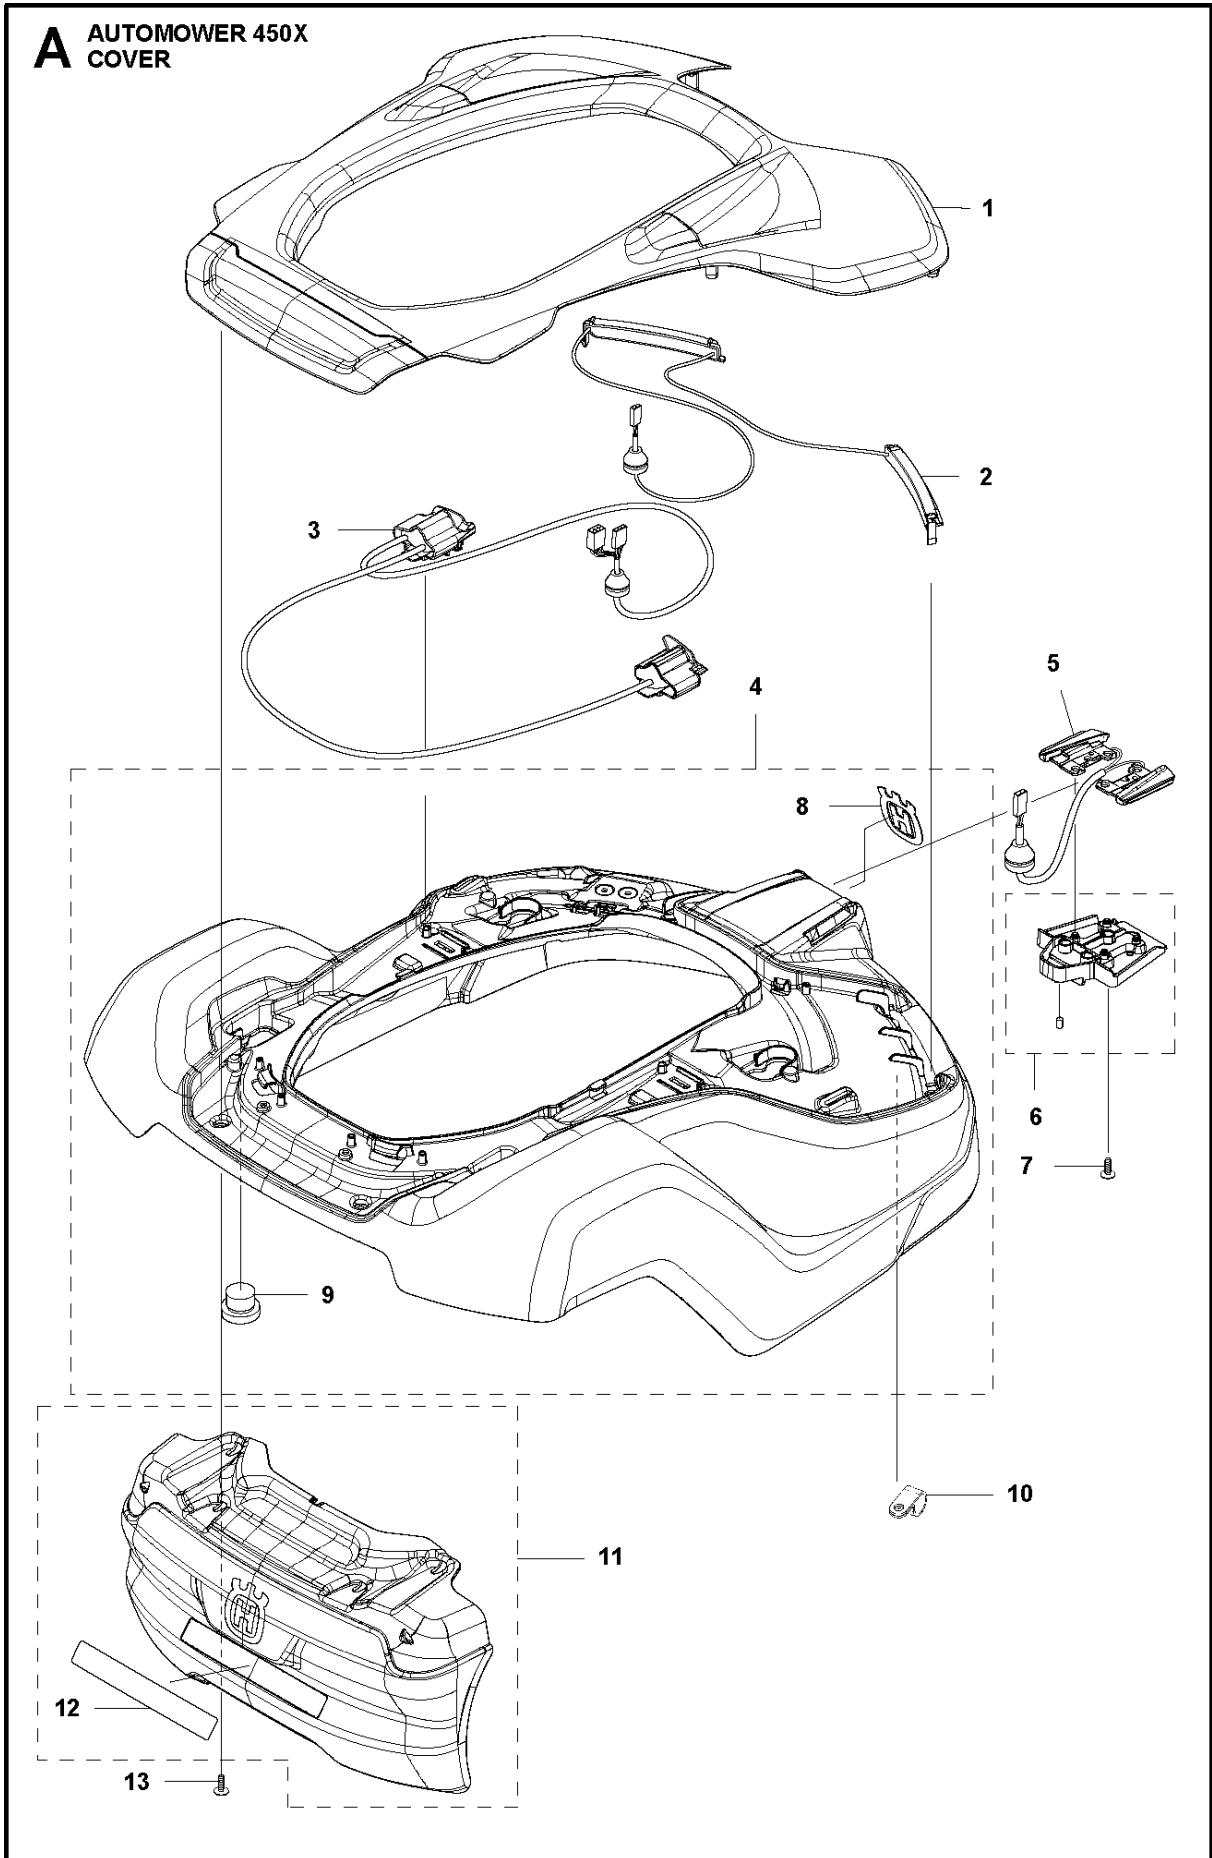

SPARE PARTS LIST

ROBOTIC LAWN MOWERS

AUTOMOWER 450X, 2020-

A AUTOMOWER 450X
COVER

COVER

AUTOMOWER 450X, 2020-

Ref	Part No	Description	Remark	QTY KIT
1	588 79 91-01	BODY KIT	Top Cover Grey	1
1	588 79 91-02	BODY KIT	Top Cover White	1
1	588 79 91-03	BODY KIT	Top Cover Orange	1
2	501 06 51-01	WIRING ASSY	LED Lights	1
3	501 06 52-01	WIRING ASSY	US-Sensors	1
4	501 06 11-02	BODY ASSY	Body ASSY	1
5	585 53 92-04	CABLE ASSY	Charging Plate Wiring	1
6	501 06 56-02	HOLDER ASSY	Holder ASSY	1
7	575 54 33-14	SCREW	Screw	1
8	587 42 35-01	DECAL	Decal Crown	1
9	580 52 68-01	CAP	Cap Snaploc	4
10	501 61 06-01	CLAMP	Clips	1
11	501 06 50-01	BUMPER ASSY	Bumper ASSY	1
12	586 35 97-01	LABEL	Label Warning	1
13	574 45 01-01	SCREW ITPANT	Screw	10

C AUTOMOWER 450X
CENTER CONSOL

CENTER CONSOL

AUTOMOWER 450X, 2020-

Ref	Part No	Description	Remark	QTY KIT
1	588 79 75-04	COVER	Cover	1
2	579 45 85-03	HATCH	Hatch	1
3	579 45 81-01	BUTTON	Stop Button	1
4	575 54 33-14	SCREW	Screw	2
5	501 06 58-01	HINGE KIT	Hinge KIT	1
6	575 54 33-14	SCREW	Screw	2
7	579 62 79-02	KEYBOARD	Keyboard	1
8	583 94 37-02	COVER KIT	Cover ASSY	1
9	535 13 01-01	SPRING	Spring	2
10	574 87 47-06	SEALING STRIP	Sealing Strip (1 pcs, diam. 5 mm)	1
11	574 48 03-02	SWITCH	Switch	1
12	501 06 60-01	LOCK KIT	Locking Plate KIT	1
13	575 54 33-14	SCREW	Screw	1
14	575 54 33-14	SCREW	Screw	1
15	575 54 33-14	SCREW	Screw	3
16	581 62 07-01	SUPPORT KIT	Support KIT	1
17	592 91 04-01	PRINTED CIRCUIT ASSY	PCBA HMI	1