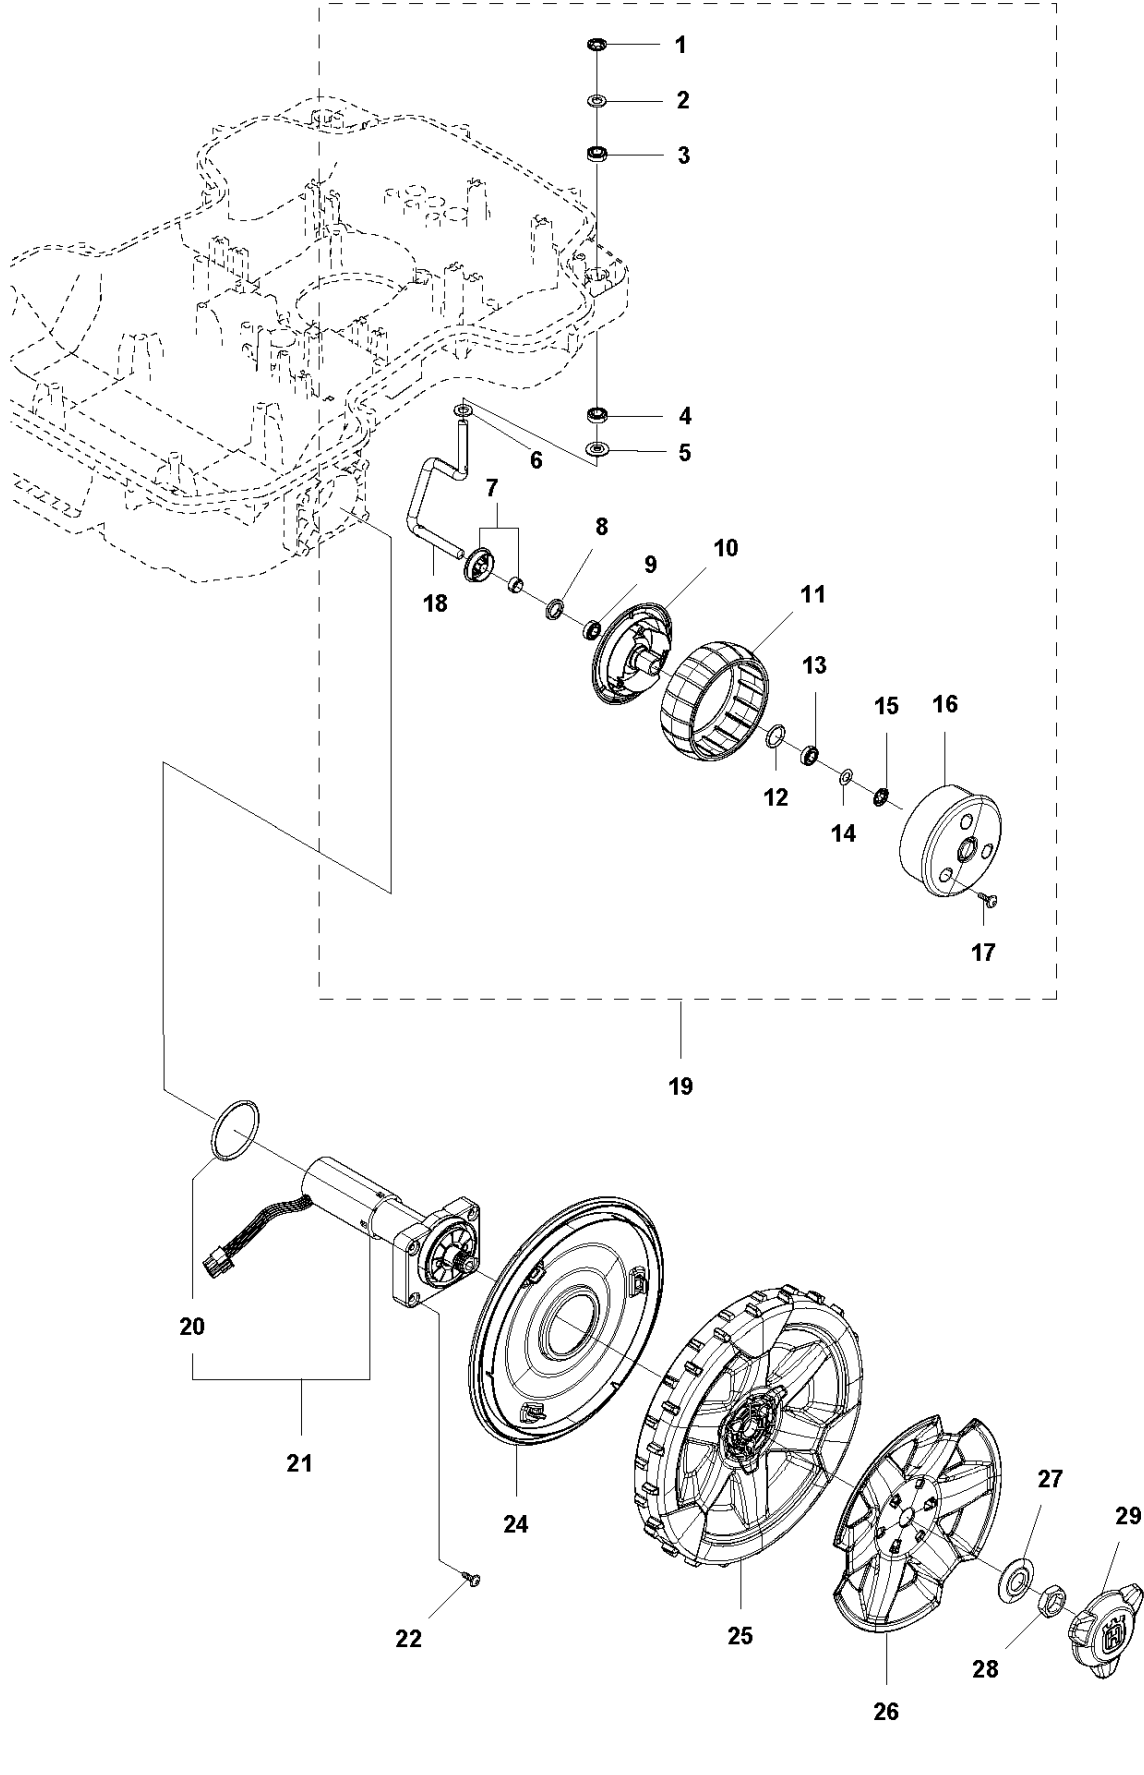

E AUTOMOWER 450X
WHEELS & TIRES

WHEELS & TIRES

AUTOMOWER 450X, 2020-

Ref	Part No	Description	Remark	QTY KIT
1	576 01 93-02	LOCKWASHER	Lock Washer	2
2	580 76 46-01	WASHER	Washer	2
3	580 60 51-01	BALL BEARING	Ball Bearing	2
3	597 79 56-01	BALL BEARING	Tube 50 pcs	1
4	580 60 51-01	BALL BEARING	Ball Bearing	2
4	597 79 56-01	BALL BEARING	Tube 50 pcs	1
5	535 08 78-03	WASHER	Washer	2
6	580 76 46-01	WASHER	Washer	2
7	581 62 15-01	SHIELD KIT	Shield KIT	2
8	580 48 71-01	SEALING	Sealing	2
9	580 60 51-01	BALL BEARING	Ball Bearing	2
9	597 79 56-01	BALL BEARING	Tube 50 pcs	1
10	579 45 71-01	WHEEL	Wheel Inside	2
11	574 44 98-01	WHEEL	Tire	2
12	580 44 51-01	O-RING	O-Ring	2
13	580 60 51-01	BALL BEARING	Ball Bearing	2
13	597 79 56-01	BALL BEARING	Tube 50 pcs	1
14	580 76 46-01	WASHER	Washer	2
15	576 01 93-02	LOCKWASHER	Lock Washer	2
16	579 45 72-01	WHEEL	Wheel Outside	2
17	575 54 33-14	SCREW	Screw	6
18	580 33 61-01	SPINDLE	Spindle	2
19	581 62 14-01	WHEEL KIT	Front Wheel KIT	2
20	580 44 39-02	O-RING	O-Ring	2
21	581 62 13-06	MOTOR KIT	Wheel Motor ASSY	2
22	574 45 01-01	SCREW ITXPANT	Screw	8
24	582 27 60-01	COVER	Cover	2
25	582 27 25-03	WHEEL	Rear Wheel	2
26	579 50 57-01	WHEEL COVER	Wheel Cover	2
27	586 21 06-01	WASHER	Spring Washer	2
28	731 43 24-01	HEXAGON THIN NUT	Thin Nut	2
29	579 50 55-02	HUB CAP	Hub Cap	2