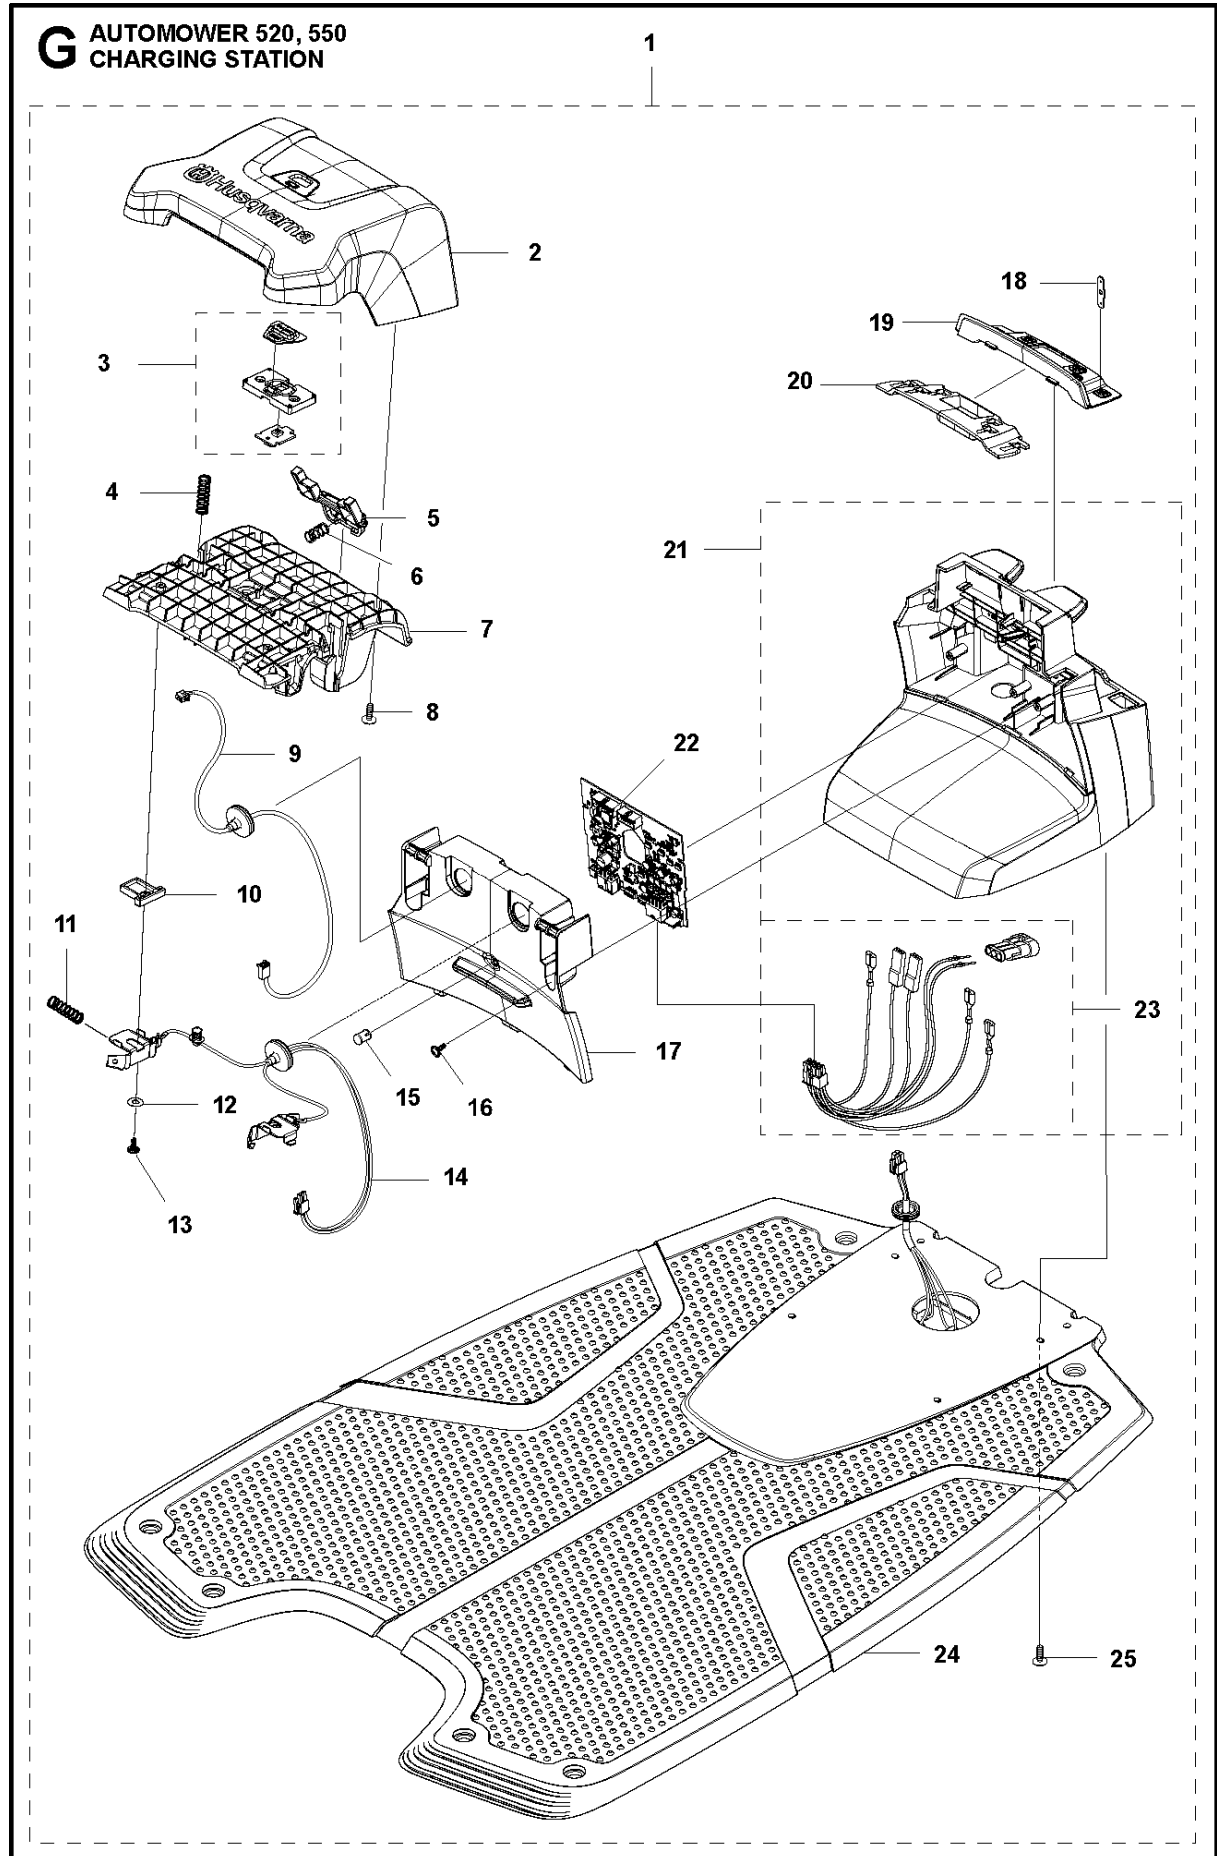

CHARGING STATION

AUTOMOWER 520, 2020-

Ref	Part No	Description	Remark	QTY	KIT
1	593 78 47-02	CHARGING STATION	Charging Station	1	
2	579 44 82-04	CAP	Cap	1	
3	501 06 59-01	BUTTON KIT	Home Button KIT	1	
4	580 51 14-01	SPRING	Spring	2	
5	579 46 24-02	BUTTON	Button - Release	1	
6	574 48 70-01	SPRING	Spring	1	
7	579 45 80-04	FRAME	Frame	1	
8	575 54 33-14	SCREW	Screw	4	
9	579 70 83-01	LOOM	Home Button Wiring	1	
10	579 46 05-01	SPACER	Distance	2	
11	580 51 14-01	SPRING	Spring	2	
12	734 11 37-41	WASHER	Washer	2	
13	575 54 33-14	SCREW	Screw	2	
14	585 53 95-02	CABLE ASSY	Loom Charging Contact	1	
15	590 21 72-01	LENS	Lens	1	
16	575 54 33-14	SCREW	Screw	2	
17	579 45 97-03	LID	Lid	1	
18	580 50 41-01	TERMINAL	Terminal	5	
19	579 45 98-03	PANEL	Panel	1	
20	579 45 99-01	HOLDER	Holder	1	
21	588 18 88-01	HOUSING ASSY	Housing KIT	1	
22	592 89 45-01	PRINTED CIRCUIT ASSY	Printed Circuit PCBA Charging Station	1	
23	588 47 89-01	CABLE KIT	Cable KIT	1	21
24	590 09 40-01	BASE ASSY	Charging Plate	1	
25	575 54 33-14	SCREW	Screw	4