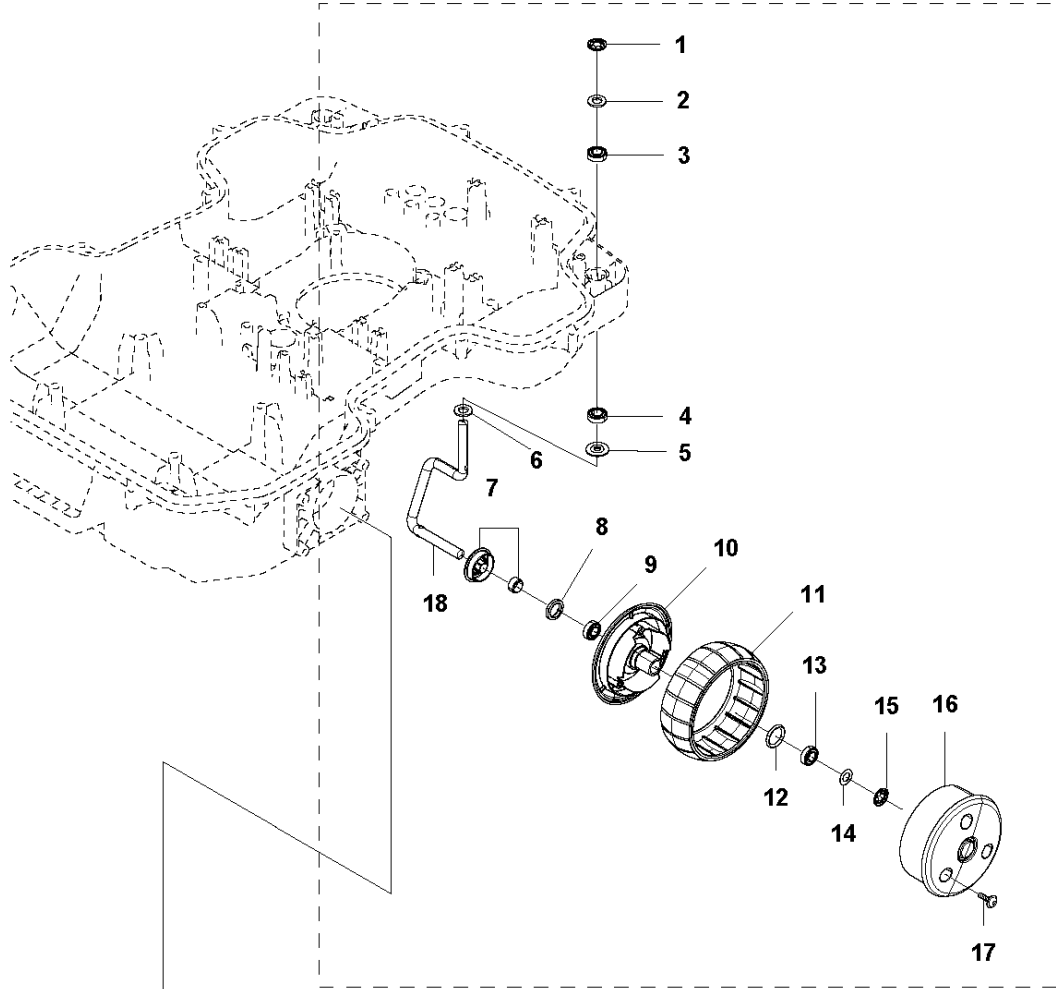

E AUTOMOWER 520, 550
WHEELS & TIRES

WHEELS & TIRES

AUTOMOWER 520, 2020-

Ref	Part No	Description	Remark	QTY	KIT
1	576 01 93-02	LOCKWASHER	Lock Washer	2	19
2	580 76 46-01	WASHER	Washer	2	19
3	580 60 51-01	BALL BEARING	Ball Bearing	2	19
3	597 79 56-01	BALL BEARING	Tube 50 pcs	1	
4	580 60 51-01	BALL BEARING	Ball Bearing	2	19
4	597 79 56-01	BALL BEARING	Tube 50 pcs	1	
5	535 08 78-03	WASHER	Washer	2	19
6	580 76 46-01	WASHER	Washer	2	19
7	581 62 15-01	SHIELD KIT	Shield KIT	2	19
8	580 48 71-01	SEALING	Sealing	2	19
9	580 60 51-01	BALL BEARING	Ball Bearing	2	19
9	597 79 56-01	BALL BEARING	Tube 50 pcs	1	
10	579 45 71-01	WHEEL	Wheel Inside	2	19
11	574 44 98-01	WHEEL	Tire	2	19
12	580 44 51-01	O-RING	O-Ring	2	19
13	580 60 51-01	BALL BEARING	Ball Bearing	2	19
13	597 79 56-01	BALL BEARING	Tube 50 pcs	1	
14	580 76 46-01	WASHER	Washer	2	19
15	576 01 93-02	LOCKWASHER	Lock Washer	2	19
16	579 45 72-01	WHEEL	Wheel Outside	2	19
17	575 54 33-14	SCREW	Screw	6	19
18	580 33 61-01	SPINDLE	Spindle	2	19
19	581 62 14-01	WHEEL KIT	Front Wheel KIT	2	
20	580 44 39-02	O-RING	O-Ring	2	21
21	581 62 13-06	MOTOR KIT	Wheel Motor ASSY	2	
22	574 45 01-01	SCREW ITXPANT	Screw	8	
23	574 45 01-01	SCREW ITXPANT	Screw	6	
24	579 50 56-02	COVER	Cover	2	
25	579 50 61-02	REAR WHEEL	Rear Wheel Coarse thread	2	
26	586 21 06-01	WASHER	Washer	2	
27	731 43 24-01	HEXAGON THIN NUT	Thin Nut	2	
28	579 50 55-02	HUB CAP	Hub Cap	2