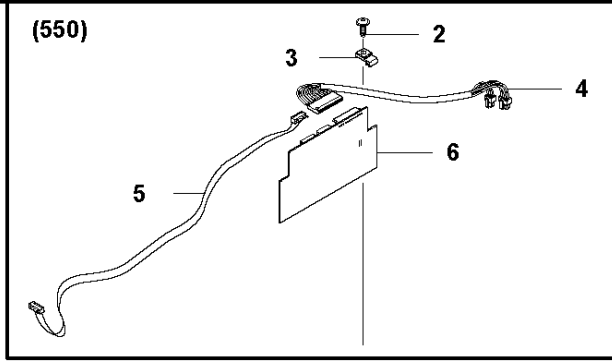

D AUTOMOWER 520, 550
CHASSIS LOWER

CHASSIS LOWER

AUTOMOWER 520, 2020-

Ref	Part No	Description	Remark	QTY	KIT
1	593 24 74-01	BATTERY	Battery AM520	1	
2	575 54 33-14	SCREW	Screw	2	
3	579 52 94-01	CLAMP	Clamp	2	
4	580 61 44-01	WIRING ASSY	US-Extension Wiring	1	
5	579 70 86-01	WIRING ASSY	AUX Cable	1	
6	578 28 57-01	PRINTED CIRCUIT ASSY	Printed Circuit Ultrasonic	1	
7	579 70 87-01	WIRING ASSY	Switch On-Off	1	
8	596 49 47-01	HOLDER KIT	Holder	1	
9	574 45 01-01	SCREW ITXPANT	Screw	5	
10	580 68 29-01	HOLDER	Holder Twist Lock	7	
11	575 54 33-14	SCREW	Screw	2	
12	579 52 94-01	CLAMP	Clamp	2	
13	592 85 26-01	PRINTED CIRCUIT ASSY	Main Board	1	
15	579 70 82-01	WIRING ASSY	Sensor Cable	1	
16	575 54 33-14	SCREW	Screw	2	
17	579 52 94-01	CLAMP	Clamp	2	
18	592 85 27-01	PRINTED CIRCUIT ASSY	Printed Circuit Loop Sensor	1	
19	580 37 07-02	LOOM	Charging Cable	1	
20	575 54 33-14	SCREW	Screw	2	
21	581 55 61-01	SPRING	Spring	2	
22	579 70 80-01	WIRING ASSY	Height Adjustment Wiring	1	
23	575 54 33-14	SCREW	Screw	1	
24	579 52 94-01	CLAMP	Clamp	1	
25	579 72 85-02	PRINTED CIRCUIT ASSY	Printed Circuit Height Adjustment	1	
26	574 87 47-05	SEALING STRIP	Sealing Strip (1 pcs, Ø5 mm)	1	27
27	583 94 45-02	CHASSIS KIT	Chassis KIT	1	
28	575 54 33-14	SCREW	Screw	4	
29	501 06 83-01	MOTOR ASSY	Motor KIT	1	
30	581 62 12-02	PLUG KIT	Plug KIT	1	
31	734 11 37-41	WASHER	Washer	1	
32	574 45 01-01	SCREW ITXPANT	Screw	1	
33	581 62 16-01	SCREW KIT	Gear KIT	1	
34	591 20 36-01	WIRING ASSY		1