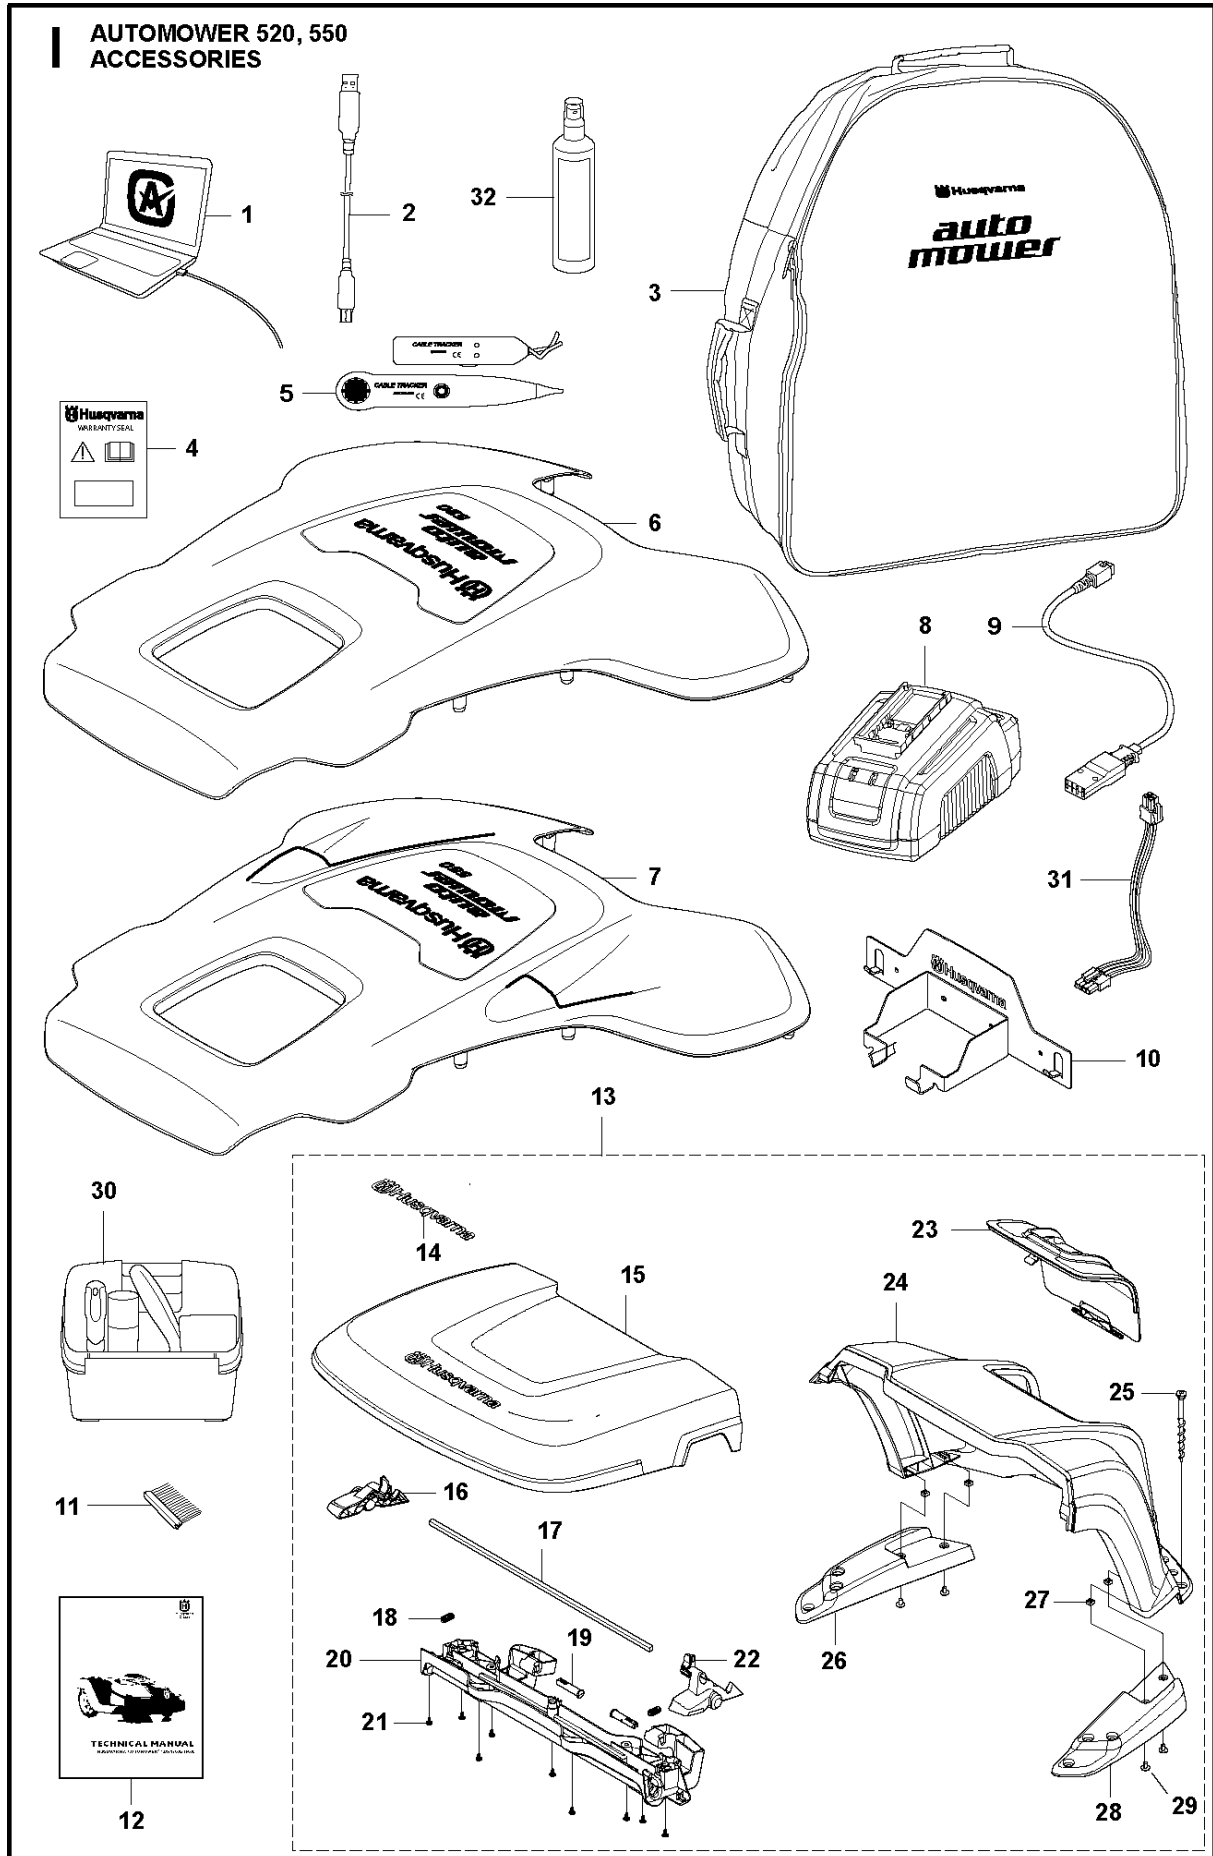

ACCESSORIES

AUTOMOWER 520, 2020-

Ref	Part No	Description	Remark	QTY	KIT
2	577 51 81-02	CABLE	Service Cable (USB)	1	
3	522 91 67-01	BAG	Bag	1	
4	580 68 95-02	LABEL	Warranty Seal 1pcs	1	
5	577 60 68-01	TEST EQUIPMENT	Interruption Detector	1	
6	591 49 60-01	BODY KIT	Cover KIT Top Robotic Grey 520	1	
6	591 49 60-02	BODY KIT	Cover KIT Top Orange 520	1	
7	591 49 61-01	BODY KIT	Cover KIT Top Robotic Grey 550	1	
7	591 49 61-02	BODY KIT	Cover KIT Top Orange 550	1	
8	588 40 84-01	CHARGER	Quick Charger with Battery Test	1	
9	588 20 26-01	CABLE ASSY	Cable Quick Charger	1	
10	585 01 97-02	WALL HANGER	Wall Hanger	1	
11	581 98 20-02	BRUSH KIT	Brush, 6 pcs	1	
12	115 81 90-01	WORKSHOP MANUAL	Technical Handbook -420, 430X, 450X Swedish	1	
12	115 81 90-06	WORKSHOP MANUAL	Technical Handbook -420, 430X, 450X Danish	1	
12	115 81 90-11	WORKSHOP MANUAL	Technical Handbook -420, 430X, 450X Finnish	1	
12	115 81 90-21	WORKSHOP MANUAL	Technical Handbook -420, 430X, 450X Norwegian	1	
12	115 81 90-26	WORKSHOP MANUAL	Technical Handbook -420, 430X, 450X English	1	
12	115 81 90-31	WORKSHOP MANUAL	Technical Handbook -420, 430X, 450X French	1	
12	115 81 90-36	WORKSHOP MANUAL	Technical Handbook -420, 430X, 450X Dutch	1	
12	115 81 90-41	WORKSHOP MANUAL	Technical Handbook -420, 430X, 450X Italian	1	
12	115 81 90-46	WORKSHOP MANUAL	Technical Handbook -420, 430X, 450X Spanish	1	
12	115 81 90-51	WORKSHOP MANUAL	Technical Handbook -420, 430X, 450X German	1	
12	115819056	TBD	Technical Handbook -420, 430X, 450X Russian	1	
12	115819058	TBD	Technical Handbook -420, 430X, 450X Hungarian	1	
12	115819059	TBD	Technical Handbook -420, 430X, 450X Portuguese	1	
12	115819061	TBD	Technical Handbook -420, 430X, 450X Polish	1	
12	115819062	TBD	Technical Handbook -420, 430X, 450X Romanian	1	
12	115819063	TBD	Technical Handbook -420, 430X, 450X Estonian	1	
12	115819064	TBD	Technical Handbook -420, 430X, 450X Latvian	1	
12	115819065	TBD	Technical Handbook -420, 430X, 450X Lithuanian	1	
12	115819068	TBD	Technical Handbook -420, 430X, 450X Slovakian	1	
12	115819071	TBD	Technical Handbook -420, 430X, 450X Greek	1	
12	115819076	TBD	Technical Handbook -420, 430X, 450X Turkish	1	
12	115819079	TBD	Technical Handbook -420, 430X, 450X Japanese	1	
12	115819081	TBD	Technical Handbook -420, 430X, 450X Croatian	1	
12	115 81 90-84	WORKSHOP MANUAL	Technical Handbook -420, 430X, 450X Slovenian	1	
12	115819090	TBD	Technical Handbook -420, 430X, 450X Czech	1	
12	115819096	TBD	Technical Handbook -420, 430X, 450X Spanish (USA)	1	
13	585 01 94-01	HOUSING	House KIT	1	
14	577 46 90-01	DECAL	Decal	1	13
15	586 88 58-01	KIT	Cover Lid	1	13