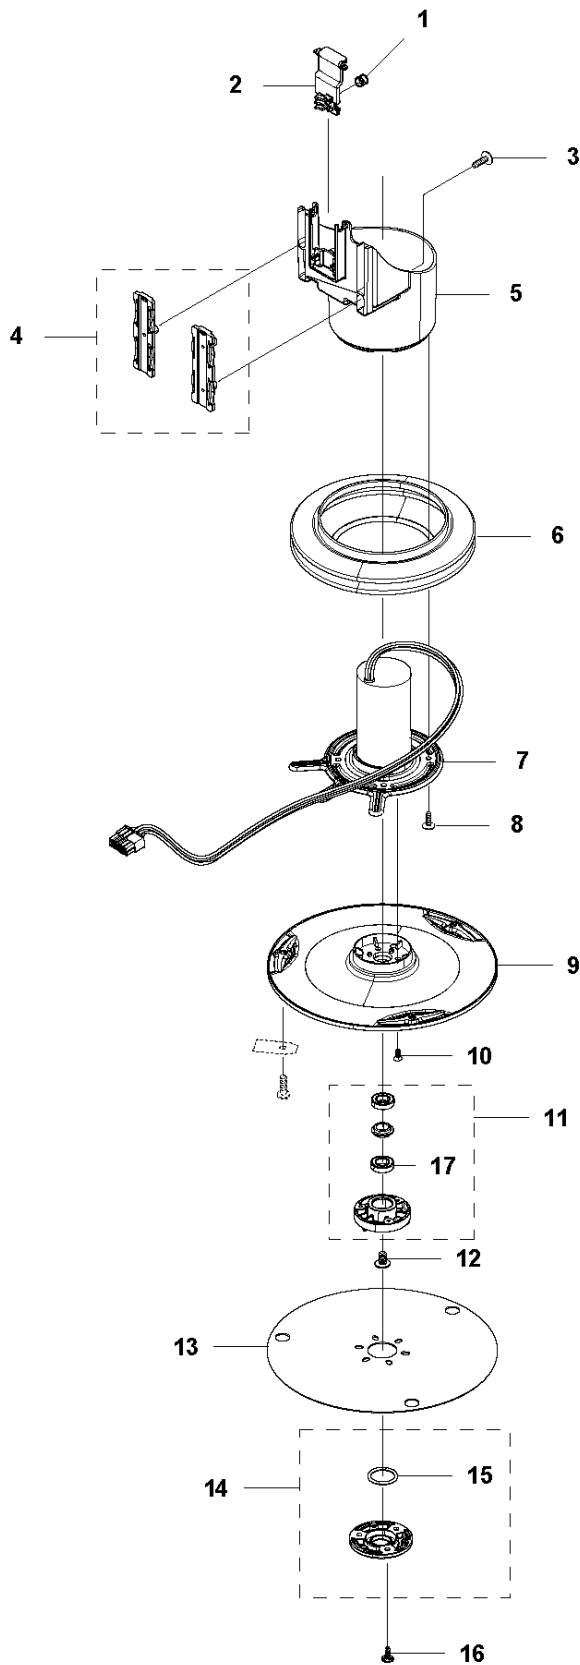

F AUTOMOWER 520, 550
BLADE MOTOR & CUTTING EQUIPMENT

BLADE MOTOR & CUTTING EQUIPMENT

AUTOMOWER 520, 2020-

Ref	Part No	Description	Remark	QTY	KIT
1	580 62 44-01	SPRING	Spring	1	
2	579 56 46-01	LINK	Link	1	
3	575 54 33-14	SCREW	Screw	3	
4	581 62 18-01	BEARING KIT	Bearing KIT	1	
5	579 56 45-01	HOUSING	Housing	1	
6	579 66 64-03	BELLOWS	Bellows	1	
7	587 38 14-01	MOTOR ASSY	Cutting Motor ASSY	1	
8	575 54 33-14	SCREW	Screw	4	
9	598 81 44-01	CUTTING DISC	Cutting Disc	1	
10	535 13 05-02	SCREW	Screw	3	
11	588 42 17-02	BEARING HOUSING ASSY	Bearing Housing KIT	1	
12	535 07 60-01	SCREW	Screw	1	
13	597 44 98-01	SKID PLATE	Skid Plate	1	
14	587 44 96-01	COVER KIT	Bearing Cover KIT	1	
15	585 29 75-01	O-RING	O-Ring	1	
16	575 54 33-14	SCREW	Screw	3	
17	535 07 57-01	BALL BEARING		1	11
17	593 08 08-01	BALL BEARING	Tube 50 pcs	1	
	577 86 46-03	BLADE SET	Long Life Safety Blade, Blister Pack, 9 pcs	1	
	577 60 65-05	BLADE SET	Long Life Safety Blade, 45 pcs	1	
	577 60 66-04	BLADE SET	Long Life Safety Blade, 300 pcs	1