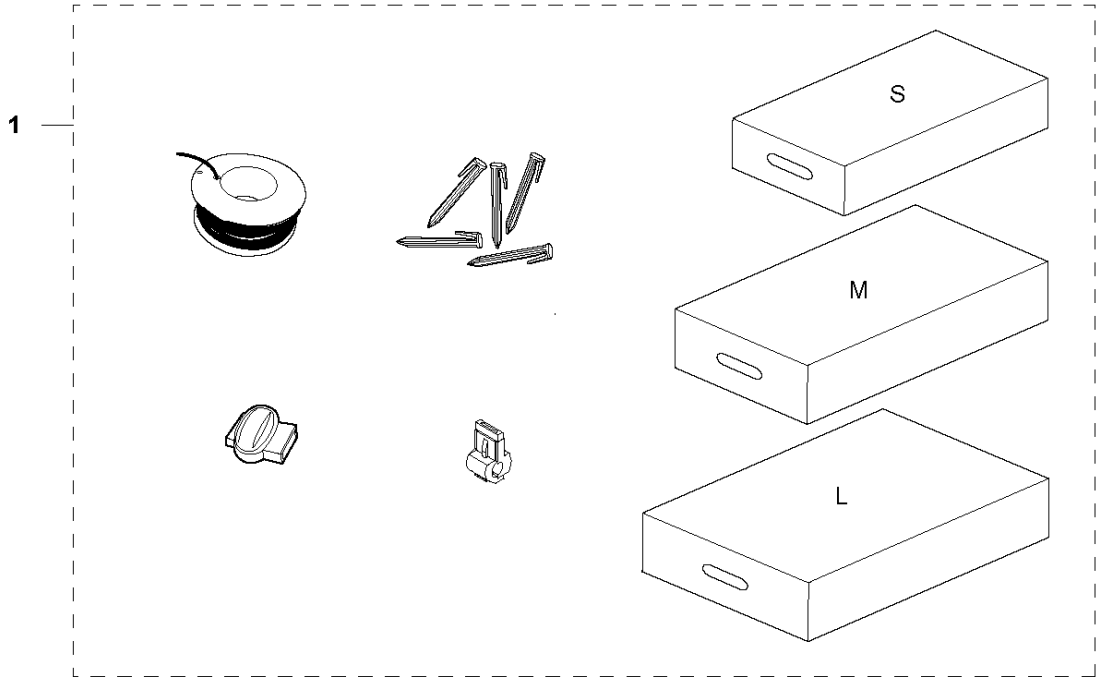

H AUTOMOWER 520, 550 INSTALLATION ACCESSORIES

INSTALLATION ACCESSORIES

AUTOMOWER 520, 2020-

Ref	Part No	Description	Remark	QTY	KIT
1	967 62 36-01	INSTALLATION KIT	Installation KIT S Wire (150 m), Staples (300 pcs), Connectors (5 pcs), Couplers (3 pcs)	1	
1	967 62 36-02	INSTALLATION KIT	Installation KIT M Wire (250 m), Staples (400 pcs), Connectors (5 pcs), Couplers (3 pcs)	1	
1	967 62 36-03	INSTALLATION KIT	Installation KIT L Wire (400 m), Staples (600 pcs), Connectors (5 pcs), Couplers (5 pcs)	1	
2	535 12 90-01	CONNECTOR	Loop Wire Connector	1	1
2	577 86 48-01	CONNECTOR	Loop Wire Connector, Blister Pack, 5 pcs	1	
2	535 12 90-02	CONNECTOR	Loop Wire Connector, 100pcs	1	
3	501 98 02-01	COUPLER	Coupler	1	1
3	577 86 47-01	COUPLER	Coupler, Blister pack, 5 pcs	1	
3	501 98 02-03	COUPLER	Coupler, 100 pcs	1	
4	577 86 42-01	STAPLE	Staple, 85 mm, Blister pack, 100 pcs	1	
4	583 97 34-01	STAPLE	Staple, 85 mm, 100 pcs	1	1
5	577 86 43-02	WIRE	Wire, Blister pack (50 m)	1	
5	580 66 20-02	WIRE	Wire (150 m)	1	1
5	577 86 43-01	WIRE	Wire, Blister pack, (150 m)	1	
6	580 66 20-01	WIRE	Wire (250 m)	1	1
7	522 91 41-01	WIRE	Wire (500 m, Ø3.4 mm)	1	
8	580 66 20-04	WIRE	Wire (800 m)	1	
9	590 44 23-01	POWER UNIT	Power Supply Unit (EU) 520	1	
9	590 44 23-02	POWER UNIT	Power Supply Unit (UK/IRL) 520	1	
9	586 75 53-03	POWER UNIT	Power Supply Unit (CH) 520	1	
9	586 75 53-04	POWER UNIT	Power Supply Unit (US/CA) 520	1	
9	586 75 53-05	POWER UNIT	Power Supply Unit (AU/NZ) 520	1	
10	544 17 75-01	MEASURING TAPE	Measuring Tape	1	
11	577 86 46-03	BLADE SET	Long Life Safety Blade, Blister Pack, 9 pcs	1	
11	577 60 65-05	BLADE SET	Long Life Safety Blade, 45 pcs	1	
11	577 60 66-04	BLADE SET	Long Life Safety Blade, 300 pcs	1	
14	579 82 51-01	CABLE ASSY	Low Voltage Cable 20 m	1	
15	579 82 51-02	CABLE ASSY	Low Voltage Cable 10 m	1	
16	579 82 51-03	CABLE ASSY	Low Voltage Cable 3 m	1	
17	575 23 86-01	SCREW KIT	Screw KIT, 6 pcs	1	
17	577 86 49-01	SCREW	Screw KIT, Blister Pack, 3 pcs	1	
18	586 27 79-01	STICKER	Sticker Cable markers, 10 pcs	1	
19	579 57 12-01	LABEL	Label Alarm	1	
20	590 85 50-01	BOX	Cable Connector Protection	1	
21	596 33 98-01	TOOL	Bit for Automower blades MOQ 5 pcs	1