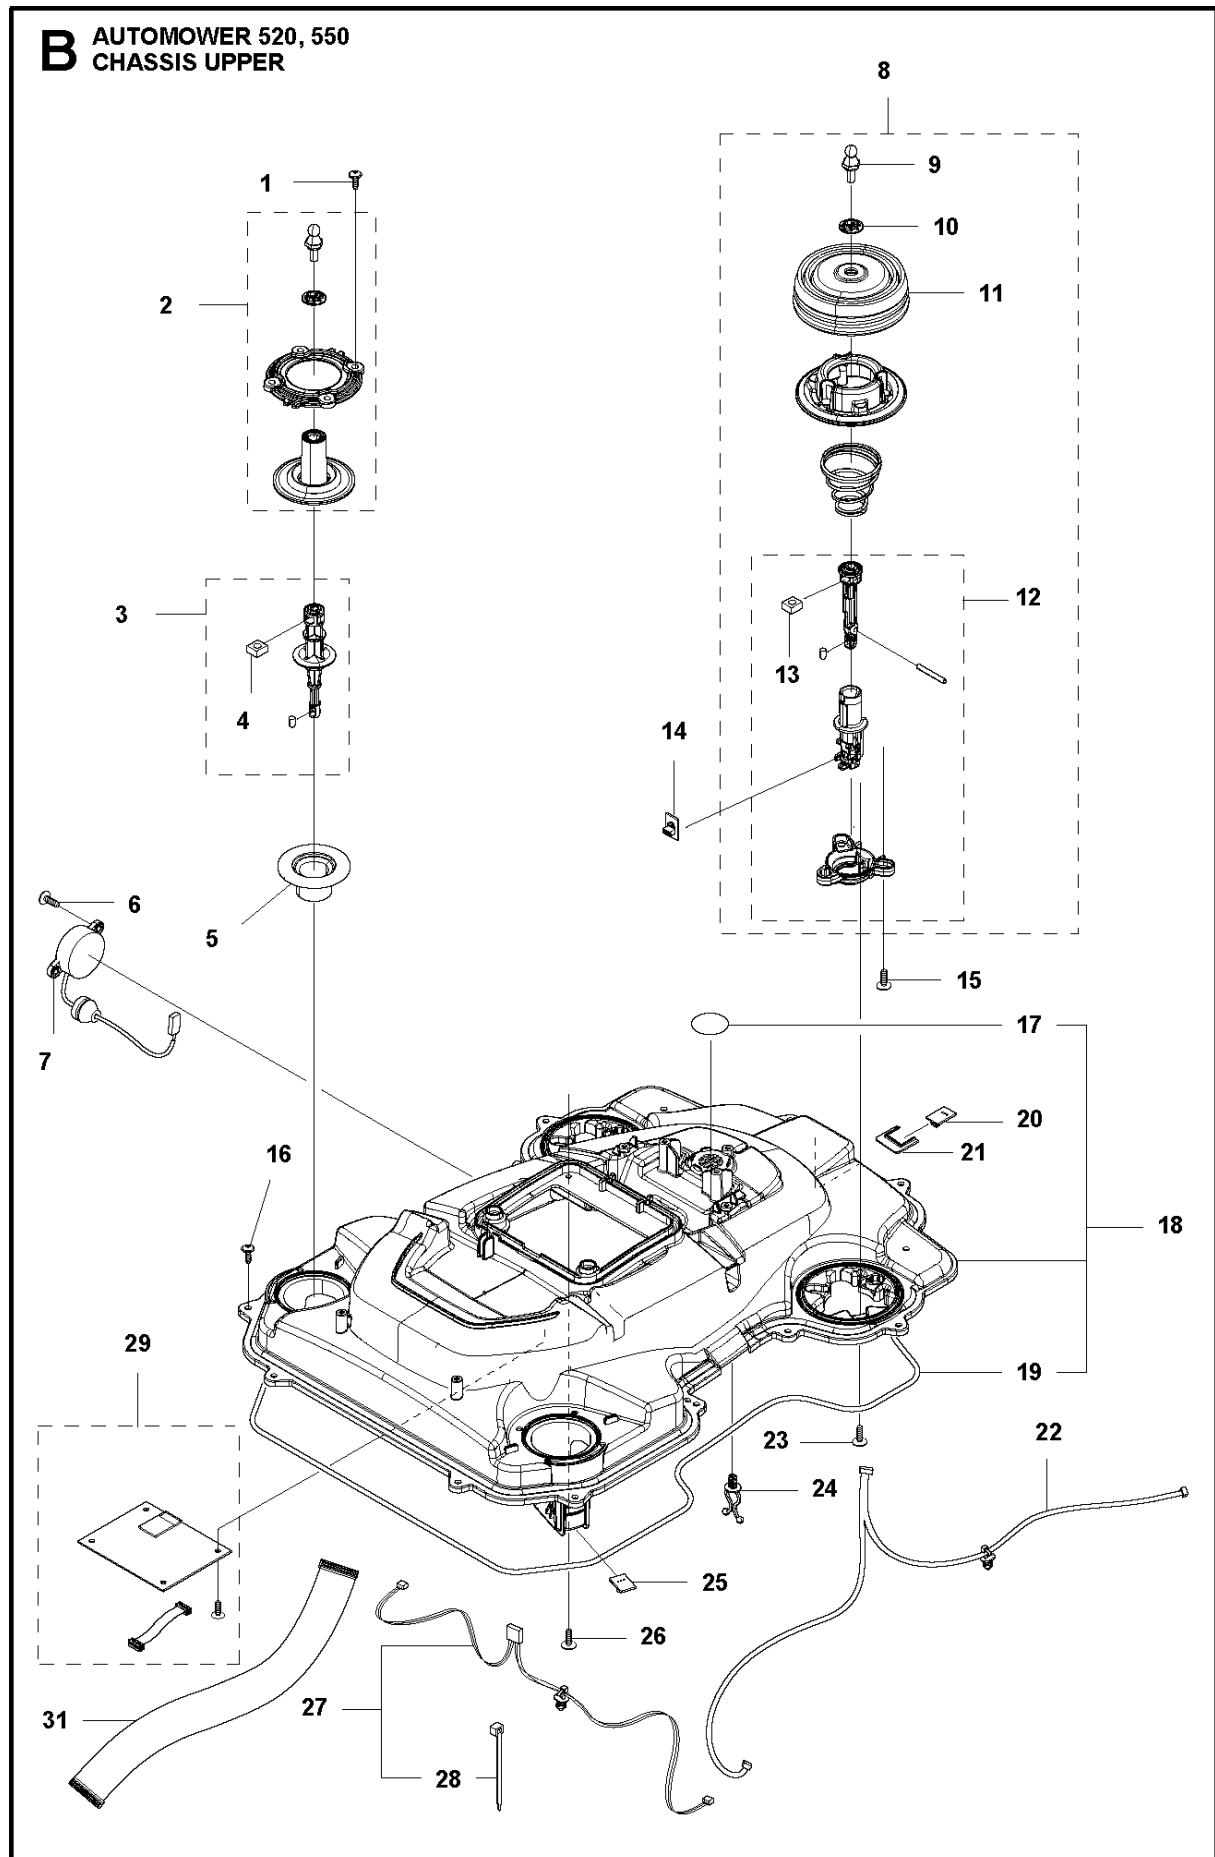

CHASSIS UPPER

AUTOMOWER 520, 2020-

Ref	Part No	Description	Remark	QTY	KIT
1	574 45 01-01	SCREW ITXPANT	Screw	8	
2	501 06 13-01	JOYSTICK KIT	Joystick KIT Rear	2	
3	501 12 26-02	JOYSTICK KIT	Column KIT	2	
4	503 22 66-01	SQUARE NUT	Square Nut	2	3
5	535 14 32-01	DEFLECTION LIMITER	Deflection Limiter	2	
6	575 54 33-14	SCREW	Screw	2	
7	579 70 63-02	BUZZER	Buzzer	1	
8	581 62 09-03	JOYSTICK KIT	Joystick KIT Front	2	
9	580 52 67-01	STUD	Stud	2	8
10	579 52 57-01	WASHER	Washer	2	8
11	579 47 46-01	BELLOWS	Bellows	2	8
12	587 44 88-02	JOYSTICK KIT	Joystick KIT	2	8
13	503 22 66-01	SQUARE NUT	Square Nut	2	8,12
14	592 85 23-01	PRINTED CIRCUIT ASSY	PCBA Lift Sensor	2	
15	575 54 33-14	SCREW	Screw	6	
16	574 45 01-01	SCREW ITXPANT	Screw	14	
17	577 75 37-01	AIR FILTER	Air Filter 10 pcs	1	18
18	581 62 08-02	CHASSIS KIT	Chassis KIT	1	
19	574 87 47-05	SEALING STRIP	Sealing Strip (1 pcs, Ø5 mm)	1	18
20	592 85 24-01	PRINTED CIRCUIT ASSY	PCBA Collision Sensor	1	
21	587 83 49-01	CLIP	Clip	1	
22	581 66 09-01	WIRING ASSY	Wiring	1	
23	574 45 01-01	SCREW ITXPANT	Screw	6	
24	580 68 29-01	HOLDER	Holder Twist Lock	2	
25	592 85 24-01	PRINTED CIRCUIT ASSY	PCBA Collision Sensor	1	
26	574 45 01-01	SCREW ITXPANT	Screw	4	
27	581 62 11-01	LOOM KIT	Wiring KIT	1	
28	900 23 87-08	TIE WRAP	Tie Wrap	2	27
29	586 66 23-05	GPS MODULE	Automower Connect KIT	1	
31	579 70 62-01	CABLE ASSY	Wiring	1