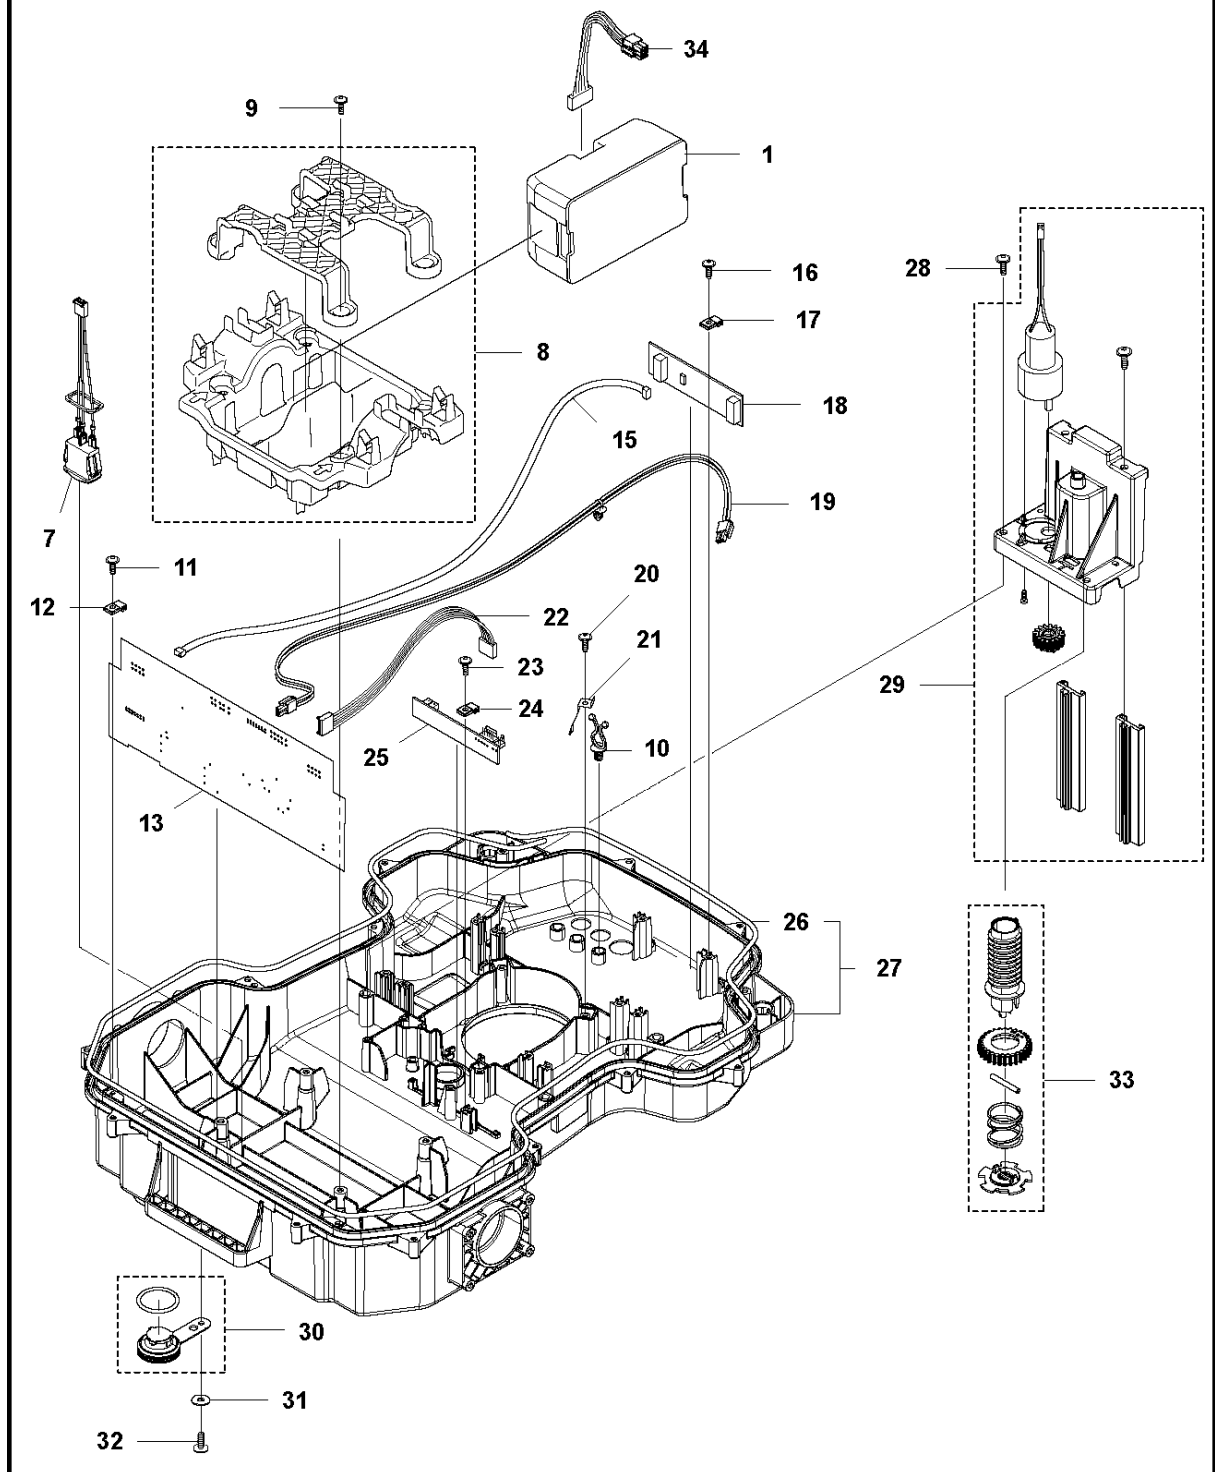

D AUTOMOWER 520, 550
CHASSIS LOWER

CHASSIS LOWER

AUTOMOWER 520, 2020-

Ref	Part No	Description	Remark	QTY	KIT
1	593 24 74-01	BATTERY	Battery AM520	1	
2	575 54 33-14	SCREW	Screw	2	
3	579 52 94-01	CLAMP	Clamp	2	
4	580 61 44-01	WIRING ASSY	US-Extension Wiring	1	
5	579 70 86-01	WIRING ASSY	AUX Cable	1	
6	578 28 57-01	PRINTED CIRCUIT ASSY	Printed Circuit Ultrasonic	1	
7	579 70 87-01	WIRING ASSY	Switch On-Off	1	
8	596 49 47-01	HOLDER KIT	Holder	1	
9	574 45 01-01	SCREW ITXPANT	Screw	5	
10	580 68 29-01	HOLDER	Holder Twist Lock	7	
11	575 54 33-14	SCREW	Screw	2	
12	579 52 94-01	CLAMP	Clamp	2	
13	592 85 26-01	PRINTED CIRCUIT ASSY	Main Board	1	
15	579 70 82-01	WIRING ASSY	Sensor Cable	1	
16	575 54 33-14	SCREW	Screw	2	
17	579 52 94-01	CLAMP	Clamp	2	
18	592 85 27-01	PRINTED CIRCUIT ASSY	Printed Circuit Loop Sensor	1	
19	580 37 07-02	LOOM	Charging Cable	1	
20	575 54 33-14	SCREW	Screw	2	
21	581 55 61-01	SPRING	Spring	2	
22	579 70 80-01	WIRING ASSY	Height Adjustment Wiring	1	
23	575 54 33-14	SCREW	Screw	1	
24	579 52 94-01	CLAMP	Clamp	1	
25	579 72 85-02	PRINTED CIRCUIT ASSY	Printed Circuit Height Adjustment	1	
26	574 87 47-05	SEALING STRIP	Sealing Strip (1 pcs, Ø5 mm)	1	27
27	583 94 45-02	CHASSIS KIT	Chassis KIT	1	
28	575 54 33-14	SCREW	Screw	4	
29	501 06 83-01	MOTOR ASSY	Motor KIT	1	
30	581 62 12-02	PLUG KIT	Plug KIT	1	
31	734 11 37-41	WASHER	Washer	1	
32	574 45 01-01	SCREW ITXPANT	Screw	1	
33	581 62 16-01	SCREW KIT	Gear KIT	1	
34	591 20 36-01	WIRING ASSY		1