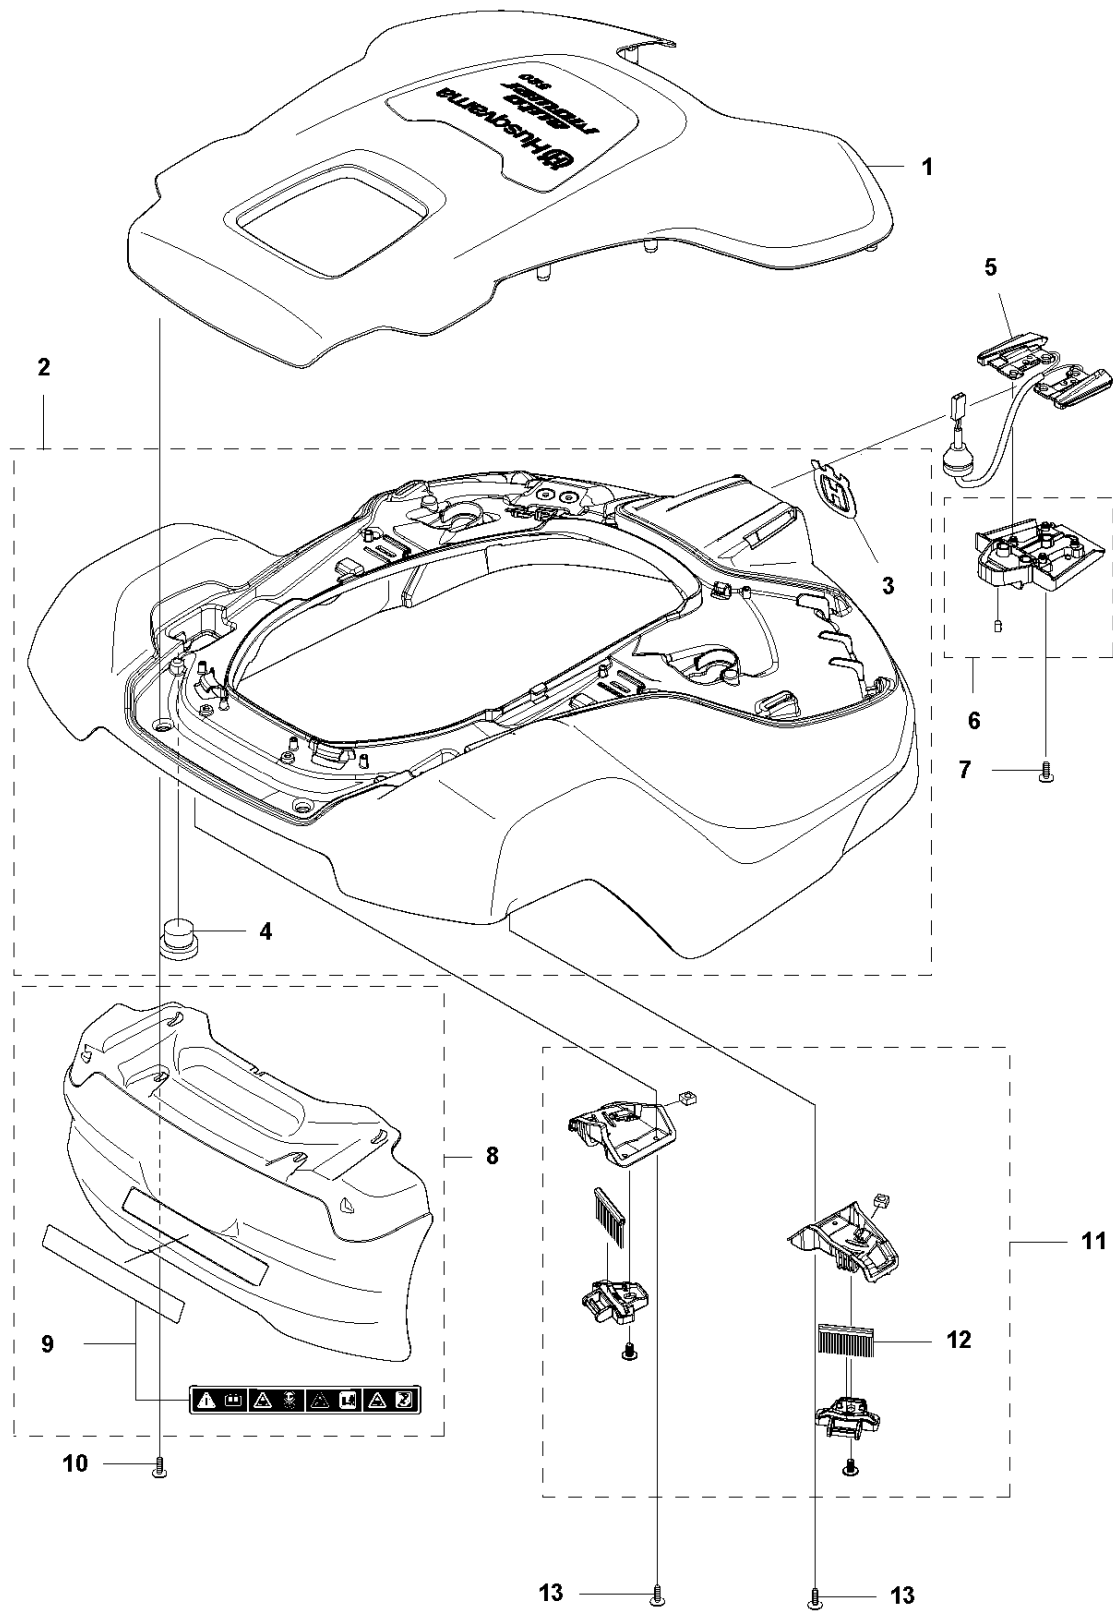

A1 AUTOMOWER 520 COVER

COVER

AUTOMOWER 520, 2020-

Ref	Part No	Description	Remark	QTY	KIT
1	591 49 60-01	BODY KIT	Cover KIT Top Robotic Grey 520	1	
1	591 49 60-02	BODY KIT	Cover KIT Top Orange 520	1	
2	501 06 11-02	BODY ASSY	Body KIT	1	
3	587 42 35-01	DECAL	Decal Crown	1	2
4	580 52 68-01	CAP	Cap Snaploc	4	2
5	585 53 92-04	CABLE ASSY	Charging Plate Wiring	1	
6	501 06 56-02	HOLDER ASSY	Holder KIT	1	
7	575 54 33-14	SCREW	Screw	1	
8	501 06 50-01	BUMPER ASSY	Bumper ASSY	1	
9	586 35 97-01	LABEL	Label Warning	1	11
10	574 45 01-01	SCREW ITPANT	Screw	10	
11	581 90 31-02	BRUSH KIT	Brush KIT (brackets and brushes, 6 pcs)	1	
12	581 98 20-02	BRUSH KIT	Brush, 6 pcs	1	12
13	575 54 33-14	SCREW	Screw	1	
13	575 54 33-14	SCREW	Screw	1