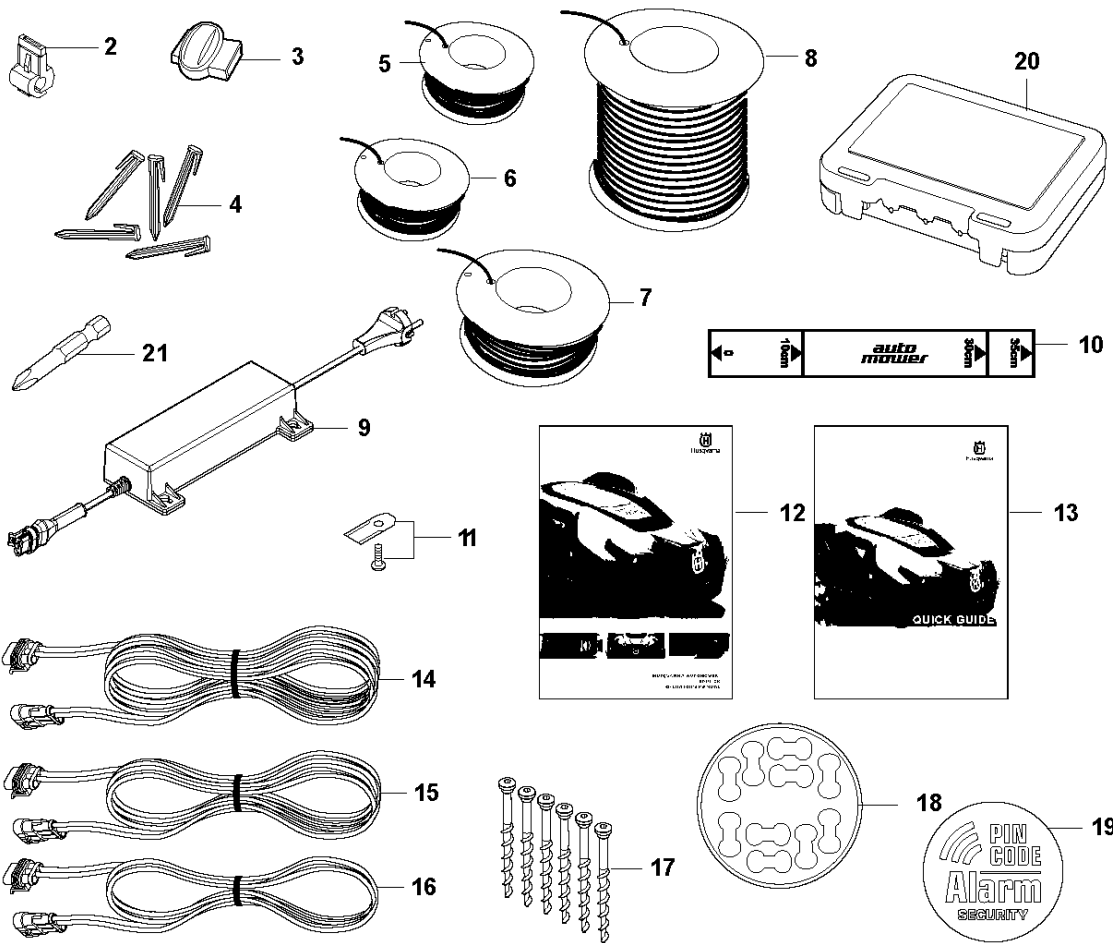

H AUTOMOWER 520, 550 INSTALLATION ACCESSORIES

INSTALLATION ACCESSORIES

AUTOMOWER 520, 2020-

Ref	Part No	Description	Remark	QTY	KIT
1	967 62 36-01	INSTALLATION KIT	Installation KIT S Wire (150 m), Staples (300 pcs), Connectors (5 pcs), Couplers (3 pcs)	1	
1	967 62 36-02	INSTALLATION KIT	Installation KIT M Wire (250 m), Staples (400 pcs), Connectors (5 pcs), Couplers (3 pcs)	1	
1	967 62 36-03	INSTALLATION KIT	Installation KIT L Wire (400 m), Staples (600 pcs), Connectors (5 pcs), Couplers (5 pcs)	1	
2	535 12 90-01	CONNECTOR	Loop Wire Connector	1	1
2	577 86 48-01	CONNECTOR	Loop Wire Connector, Blister Pack, 5 pcs	1	
2	535 12 90-02	CONNECTOR	Loop Wire Connector, 100pcs	1	
3	501 98 02-01	COUPLER	Coupler	1	1
3	577 86 47-01	COUPLER	Coupler, Blister pack, 5 pcs	1	
3	501 98 02-03	COUPLER	Coupler, 100 pcs	1	
4	577 86 42-01	STAPLE	Staple, 85 mm, Blister pack, 100 pcs	1	
4	583 97 34-01	STAPLE	Staple, 85 mm, 100 pcs	1	1
5	577 86 43-02	WIRE	Wire, Blister pack (50 m)	1	
5	580 66 20-02	WIRE	Wire (150 m)	1	1
5	577 86 43-01	WIRE	Wire, Blister pack, (150 m)	1	
6	580 66 20-01	WIRE	Wire (250 m)	1	1
7	522 91 41-01	WIRE	Wire (500 m, Ø3.4 mm)	1	
8	580 66 20-04	WIRE	Wire (800 m)	1	
9	590 44 23-01	POWER UNIT	Power Supply Unit (EU) 520	1	
9	590 44 23-02	POWER UNIT	Power Supply Unit (UK/IRL) 520	1	
9	586 75 53-03	POWER UNIT	Power Supply Unit (CH) 520	1	
9	586 75 53-04	POWER UNIT	Power Supply Unit (US/CA) 520	1	
9	586 75 53-05	POWER UNIT	Power Supply Unit (AU/NZ) 520	1	
10	544 17 75-01	MEASURING TAPE	Measuring Tape	1	
11	577 86 46-03	BLADE SET	Long Life Safety Blade, Blister Pack, 9 pcs	1	
11	577 60 65-05	BLADE SET	Long Life Safety Blade, 45 pcs	1	
11	577 60 66-04	BLADE SET	Long Life Safety Blade, 300 pcs	1	
14	579 82 51-01	CABLE ASSY	Low Voltage Cable 20 m	1	
15	579 82 51-02	CABLE ASSY	Low Voltage Cable 10 m	1	
16	579 82 51-03	CABLE ASSY	Low Voltage Cable 3 m	1	
17	575 23 86-01	SCREW KIT	Screw KIT, 6 pcs	1	
17	577 86 49-01	SCREW	Screw KIT, Blister Pack, 3 pcs	1	
18	586 27 79-01	STICKER	Sticker Cable markers, 10 pcs	1	
19	579 57 12-01	LABEL	Label Alarm	1	
20	590 85 50-01	BOX	Cable Connector Protection	1	
21	596 33 98-01	TOOL	Bit for Automower blades MOQ 5 pcs	1