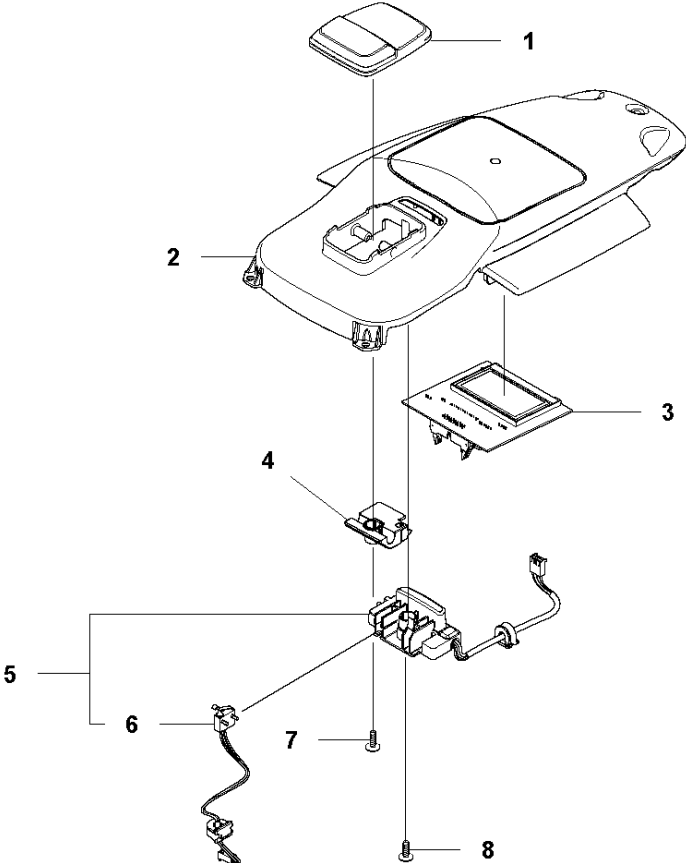

# SPARE PARTS LIST

ROBOTIC LAWN MOWERS

AUTOMOWER 520, 2020-

**C** AUTOMOWER 520, 550  
CENTER CONSOL

CENTER CONSOL

AUTOMOWER 520, 2020-

Ref	Part No	Description	Remark	QTY	KIT
1	589 33 61-01	BUTTON	Button Start /Stop	1	
2	589 33 60-01	CONSOLE	Console Center	1	
3	592 91 04-01	PRINTED CIRCUIT ASSY	Printed Circuit HMI	1	
4	589 33 62-01	SUPPORT	Support	1	
5	589 33 66-01	HOUSING ASSY	Housing Assy	1	
6	574 48 03-02	SWITCH	Switch micro	1	5
7	575 54 33-14	SCREW	Screw	1	
8	575 54 33-14	SCREW	Screw	1	