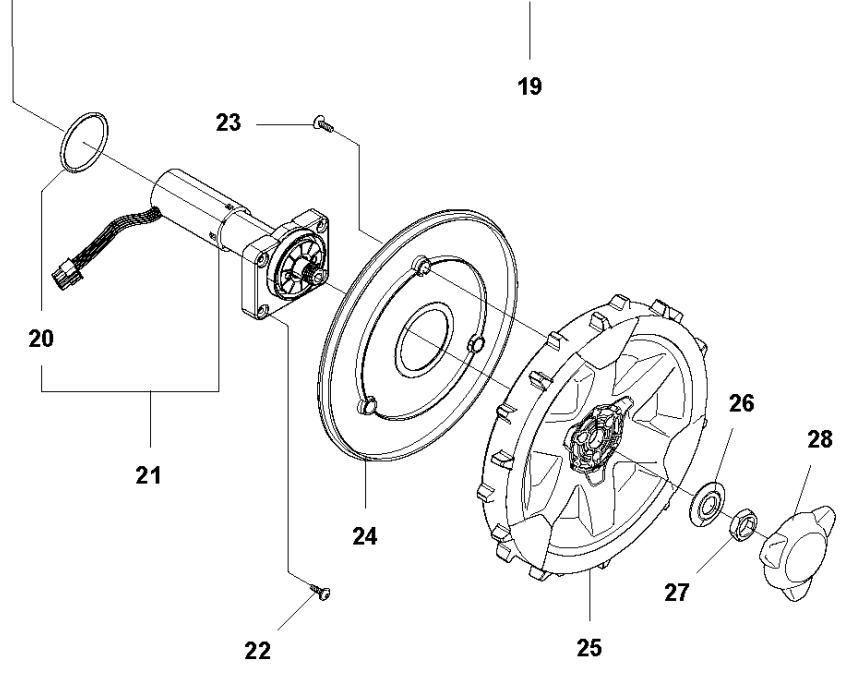

E AUTOMOWER 520, 550
WHEELS & TIRES

WHEELS & TIRES

AUTOMOWER 520, 2020-

Ref	Part No	Description	Remark	QTY	KIT
1	576 01 93-02	LOCKWASHER	Lock Washer	2	19
2	580 76 46-01	WASHER	Washer	2	19
3	580 60 51-01	BALL BEARING	Ball Bearing	2	19
3	597 79 56-01	BALL BEARING	Tube 50 pcs	1	
4	580 60 51-01	BALL BEARING	Ball Bearing	2	19
4	597 79 56-01	BALL BEARING	Tube 50 pcs	1	
5	535 08 78-03	WASHER	Washer	2	19
6	580 76 46-01	WASHER	Washer	2	19
7	581 62 15-01	SHIELD KIT	Shield KIT	2	19
8	580 48 71-01	SEALING	Sealing	2	19
9	580 60 51-01	BALL BEARING	Ball Bearing	2	19
9	597 79 56-01	BALL BEARING	Tube 50 pcs	1	
10	579 45 71-01	WHEEL	Wheel Inside	2	19
11	574 44 98-01	WHEEL	Tire	2	19
12	580 44 51-01	O-RING	O-Ring	2	19
13	580 60 51-01	BALL BEARING	Ball Bearing	2	19
13	597 79 56-01	BALL BEARING	Tube 50 pcs	1	
14	580 76 46-01	WASHER	Washer	2	19
15	576 01 93-02	LOCKWASHER	Lock Washer	2	19
16	579 45 72-01	WHEEL	Wheel Outside	2	19
17	575 54 33-14	SCREW	Screw	6	19
18	580 33 61-01	SPINDLE	Spindle	2	19
19	581 62 14-01	WHEEL KIT	Front Wheel KIT	2	
20	580 44 39-02	O-RING	O-Ring	2	21
21	581 62 13-06	MOTOR KIT	Wheel Motor ASSY	2	
22	574 45 01-01	SCREW ITXPANT	Screw	8	
23	574 45 01-01	SCREW ITXPANT	Screw	6	
24	579 50 56-02	COVER	Cover	2	
25	579 50 61-02	REAR WHEEL	Rear Wheel Coarse thread	2	
26	586 21 06-01	WASHER	Washer	2	
27	731 43 24-01	HEXAGON THIN NUT	Thin Nut	2	
28	579 50 55-02	HUB CAP	Hub Cap	2