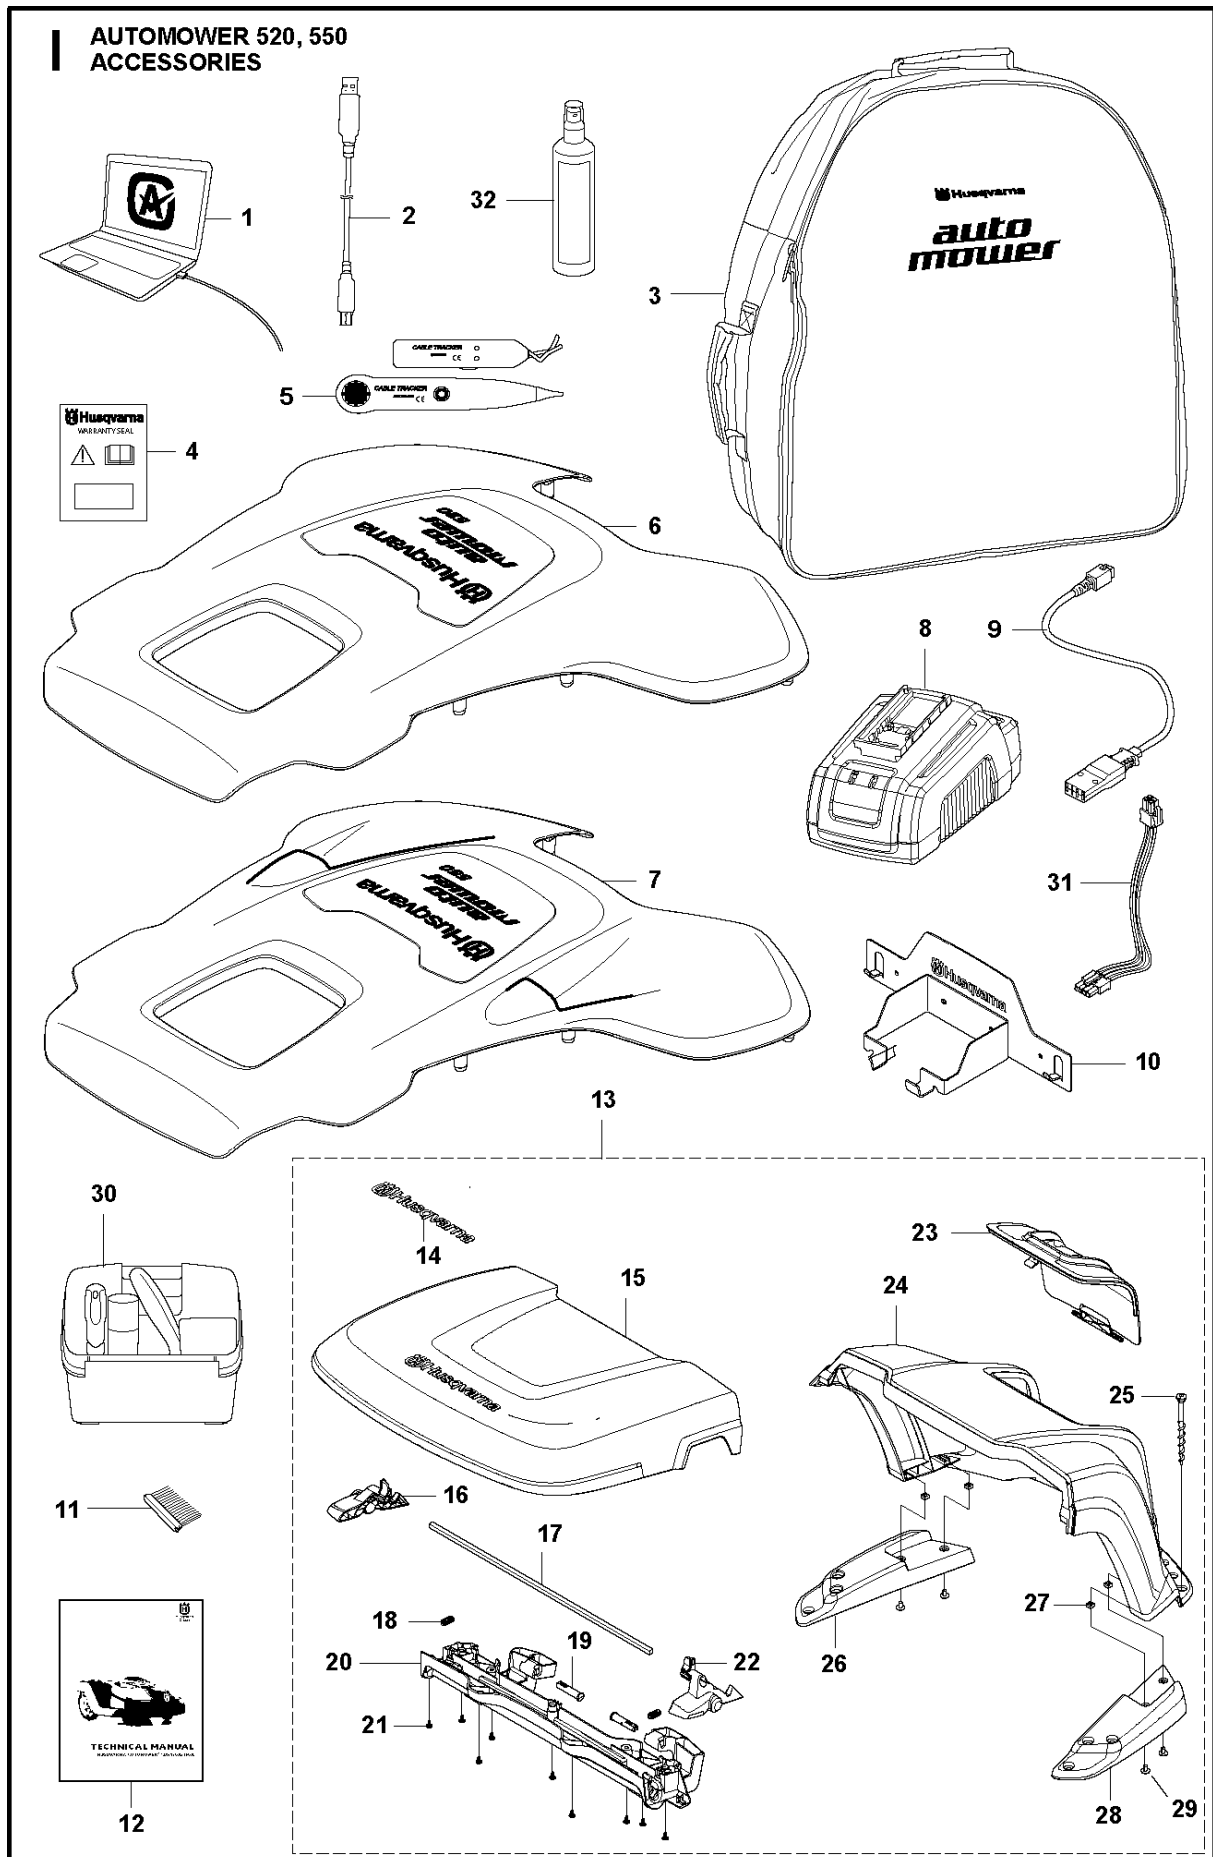

ACCESSORIES

AUTOMOWER 550, 2020-

Ref	Part No	Description	Remark	QTY	KIT
2	577 51 81-02	CABLE	Service Cable (USB)	1	
3	522 91 67-01	BAG	Bag	1	
4	580 68 95-02	LABEL	Warranty Seal 1pcs	1	
5	577 60 68-01	TEST EQUIPMENT	Interruption Detector	1	
6	591 49 60-01	BODY KIT	Cover KIT Top Robotic Grey 520	1	
6	591 49 60-02	BODY KIT	Cover KIT Top Orange 520	1	
7	591 49 61-01	BODY KIT	Cover KIT Top Robotic Grey 550	1	
7	591 49 61-02	BODY KIT	Cover KIT Top Orange 550	1	
8	588 40 84-01	CHARGER	Quick Charger with Battery Test	1	
9	588 20 26-01	CABLE ASSY	Cable Quick Charger	1	
10	585 01 97-02	WALL HANGER	Wall Hanger	1	
11	581 98 20-02	BRUSH KIT	Brush, 6 pcs	1	
12	115 81 90-01	WORKSHOP MANUAL	Technical Handbook -420, 430X, 450X Swedish	1	
12	115 81 90-06	WORKSHOP MANUAL	Technical Handbook -420, 430X, 450X Danish	1	
12	115 81 90-11	WORKSHOP MANUAL	Technical Handbook -420, 430X, 450X Finnish	1	
12	115 81 90-21	WORKSHOP MANUAL	Technical Handbook -420, 430X, 450X Norwegian	1	
12	115 81 90-26	WORKSHOP MANUAL	Technical Handbook -420, 430X, 450X English	1	
12	115 81 90-31	WORKSHOP MANUAL	Technical Handbook -420, 430X, 450X French	1	
12	115 81 90-36	WORKSHOP MANUAL	Technical Handbook -420, 430X, 450X Dutch	1	
12	115 81 90-41	WORKSHOP MANUAL	Technical Handbook -420, 430X, 450X Italian	1	
12	115 81 90-46	WORKSHOP MANUAL	Technical Handbook -420, 430X, 450X Spanish	1	
12	115 81 90-51	WORKSHOP MANUAL	Technical Handbook -420, 430X, 450X German	1	
12	115819056	TBD	Technical Handbook -420, 430X, 450X Russian	1	
12	115819058	TBD	Technical Handbook -420, 430X, 450X Hungarian	1	
12	115819059	TBD	Technical Handbook -420, 430X, 450X Portuguese	1	
12	115819061	TBD	Technical Handbook -420, 430X, 450X Polish	1	
12	115819062	TBD	Technical Handbook -420, 430X, 450X Romanian	1	
12	115819063	TBD	Technical Handbook -420, 430X, 450X Estonian	1	
12	115819064	TBD	Technical Handbook -420, 430X, 450X Latvian	1	
12	115819065	TBD	Technical Handbook -420, 430X, 450X Lithuanian	1	
12	115819068	TBD	Technical Handbook -420, 430X, 450X Slovakian	1	
12	115819071	TBD	Technical Handbook -420, 430X, 450X Greek	1	
12	115819076	TBD	Technical Handbook -420, 430X, 450X Turkish	1	
12	115819079	TBD	Technical Handbook -420, 430X, 450X Japanese	1	
12	115819081	TBD	Technical Handbook -420, 430X, 450X Croatian	1	
12	115 81 90-84	WORKSHOP MANUAL	Technical Handbook -420, 430X, 450X Slovenian	1	
12	115819090	TBD	Technical Handbook -420, 430X, 450X Czech	1	
12	115819096	TBD	Technical Handbook -420, 430X, 450X Spanish (USA)	1	
13	585 01 94-01	HOUSING	House KIT	1	
14	577 46 90-01	DECAL	Decal	1	13
15	586 88 58-01	KIT	Cover Lid	1	13