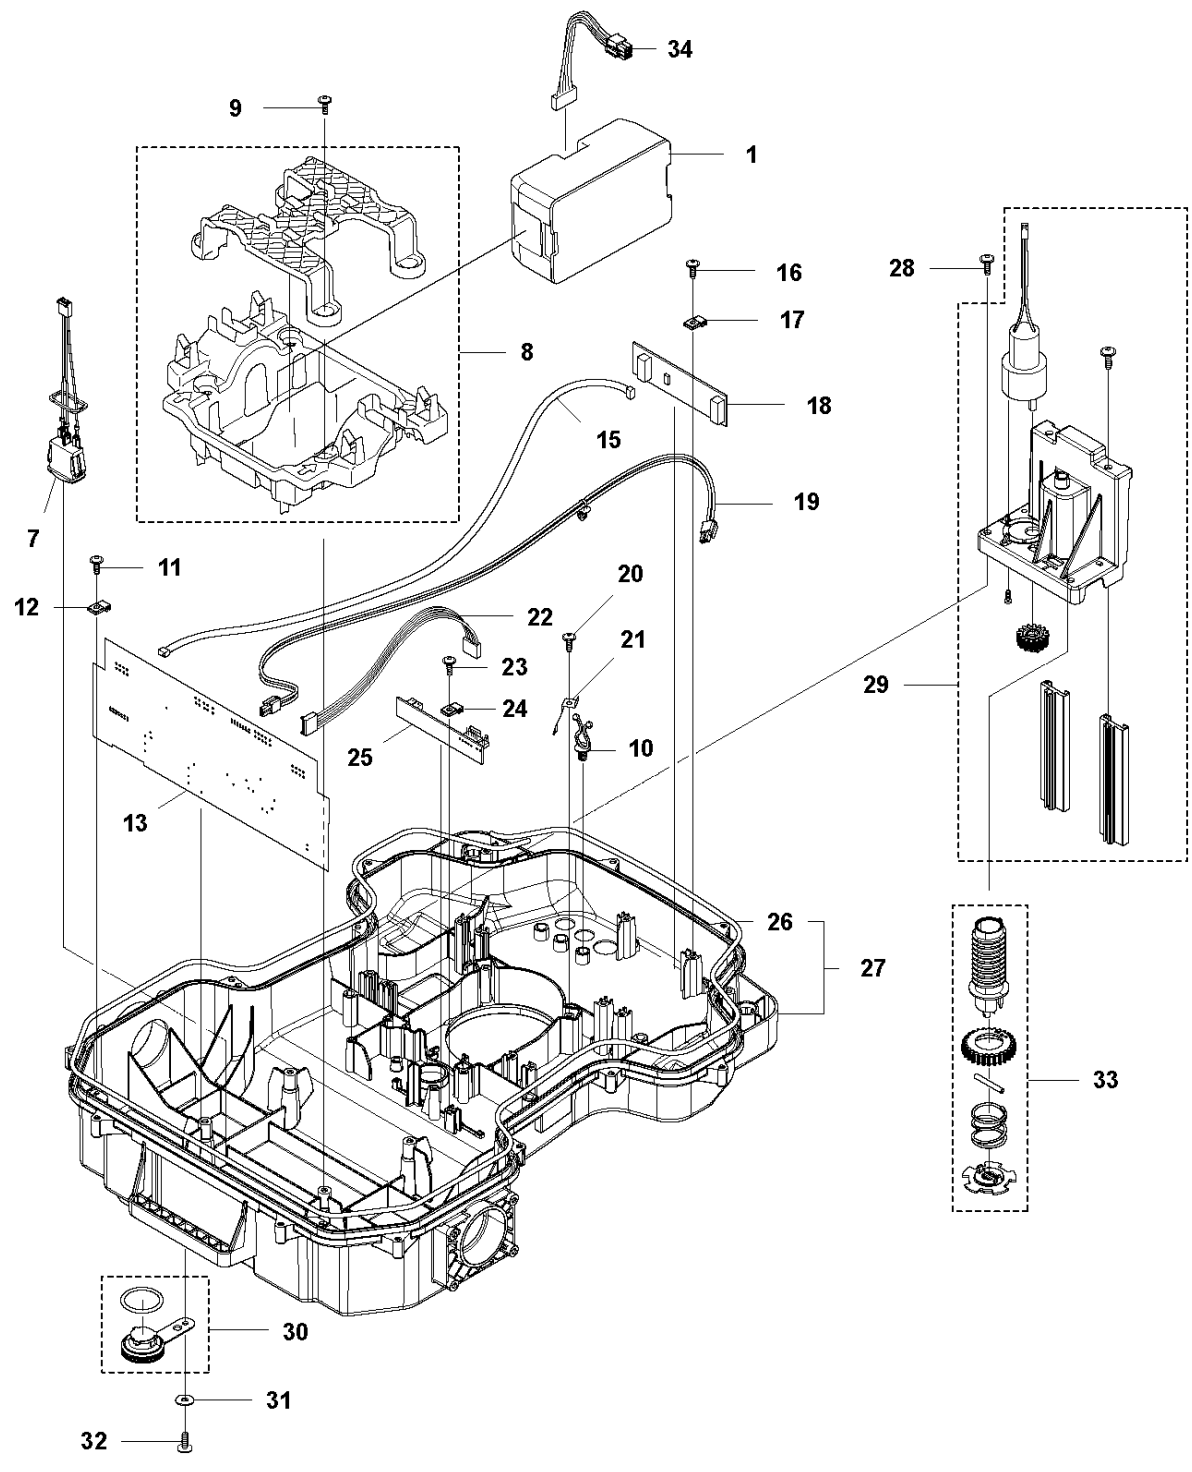

D AUTOMOWER 520, 550
CHASSIS LOWER

CHASSIS LOWER

AUTOMOWER 550, 2020-

Ref	Part No	Description	Remark	QTY	KIT
1	593 24 74-01	BATTERY	Battery AM550	2	
2	575 54 33-14	SCREW	Screw	2	
3	579 52 94-01	CLAMP	Clamp	2	
4	580 61 44-01	WIRING ASSY	US-Extension Wiring	1	
5	579 70 86-01	WIRING ASSY	AUX Cable	1	
6	578 28 57-01	PRINTED CIRCUIT ASSY	Printed Circuit Ultrasonic	1	
7	579 70 87-01	WIRING ASSY	Switch On-Off	1	
8	596 49 47-01	HOLDER KIT		1	
9	574 45 01-01	SCREW ITXPANT	Screw	5	
10	580 68 29-01	HOLDER	Holder Twist Lock	7	
11	575 54 33-14	SCREW	Screw	2	
12	579 52 94-01	CLAMP	Clamp	2	
13	592 85 26-01	PRINTED CIRCUIT ASSY	Main Board	1	
15	579 70 82-01	WIRING ASSY	Sensor Cable	1	
16	575 54 33-14	SCREW	Screw	2	
17	579 52 94-01	CLAMP	Clamp	2	
18	592 85 27-01	PRINTED CIRCUIT ASSY	Printed Circuit Loop Sensor	1	
19	580 37 07-02	LOOM	Charging Cable	1	
20	575 54 33-14	SCREW	Screw	2	
21	581 55 61-01	SPRING	Spring	2	
22	579 70 80-01	WIRING ASSY	Height Adjustment Wiring	1	
23	575 54 33-14	SCREW	Screw	1	
24	579 52 94-01	CLAMP	Clamp	1	
25	579 72 85-02	PRINTED CIRCUIT ASSY	Printed Circuit Height Adjustment	1	
26	574 87 47-05	SEALING STRIP	Sealing Strip (1 pcs, Ø5 mm)	1	27
27	583 94 45-02	CHASSIS KIT	Chassis KIT	1	
28	575 54 33-14	SCREW	Screw	4	
29	501 06 83-01	MOTOR ASSY	Motor KIT	1	
30	581 62 12-02	PLUG KIT	Plug KIT	1	
31	734 11 37-41	WASHER	Washer	1	
32	574 45 01-01	SCREW ITXPANT	Screw	1	
33	581 62 16-01	SCREW KIT	Gear KIT	1	
34	591 20 36-01	WIRING ASSY		1