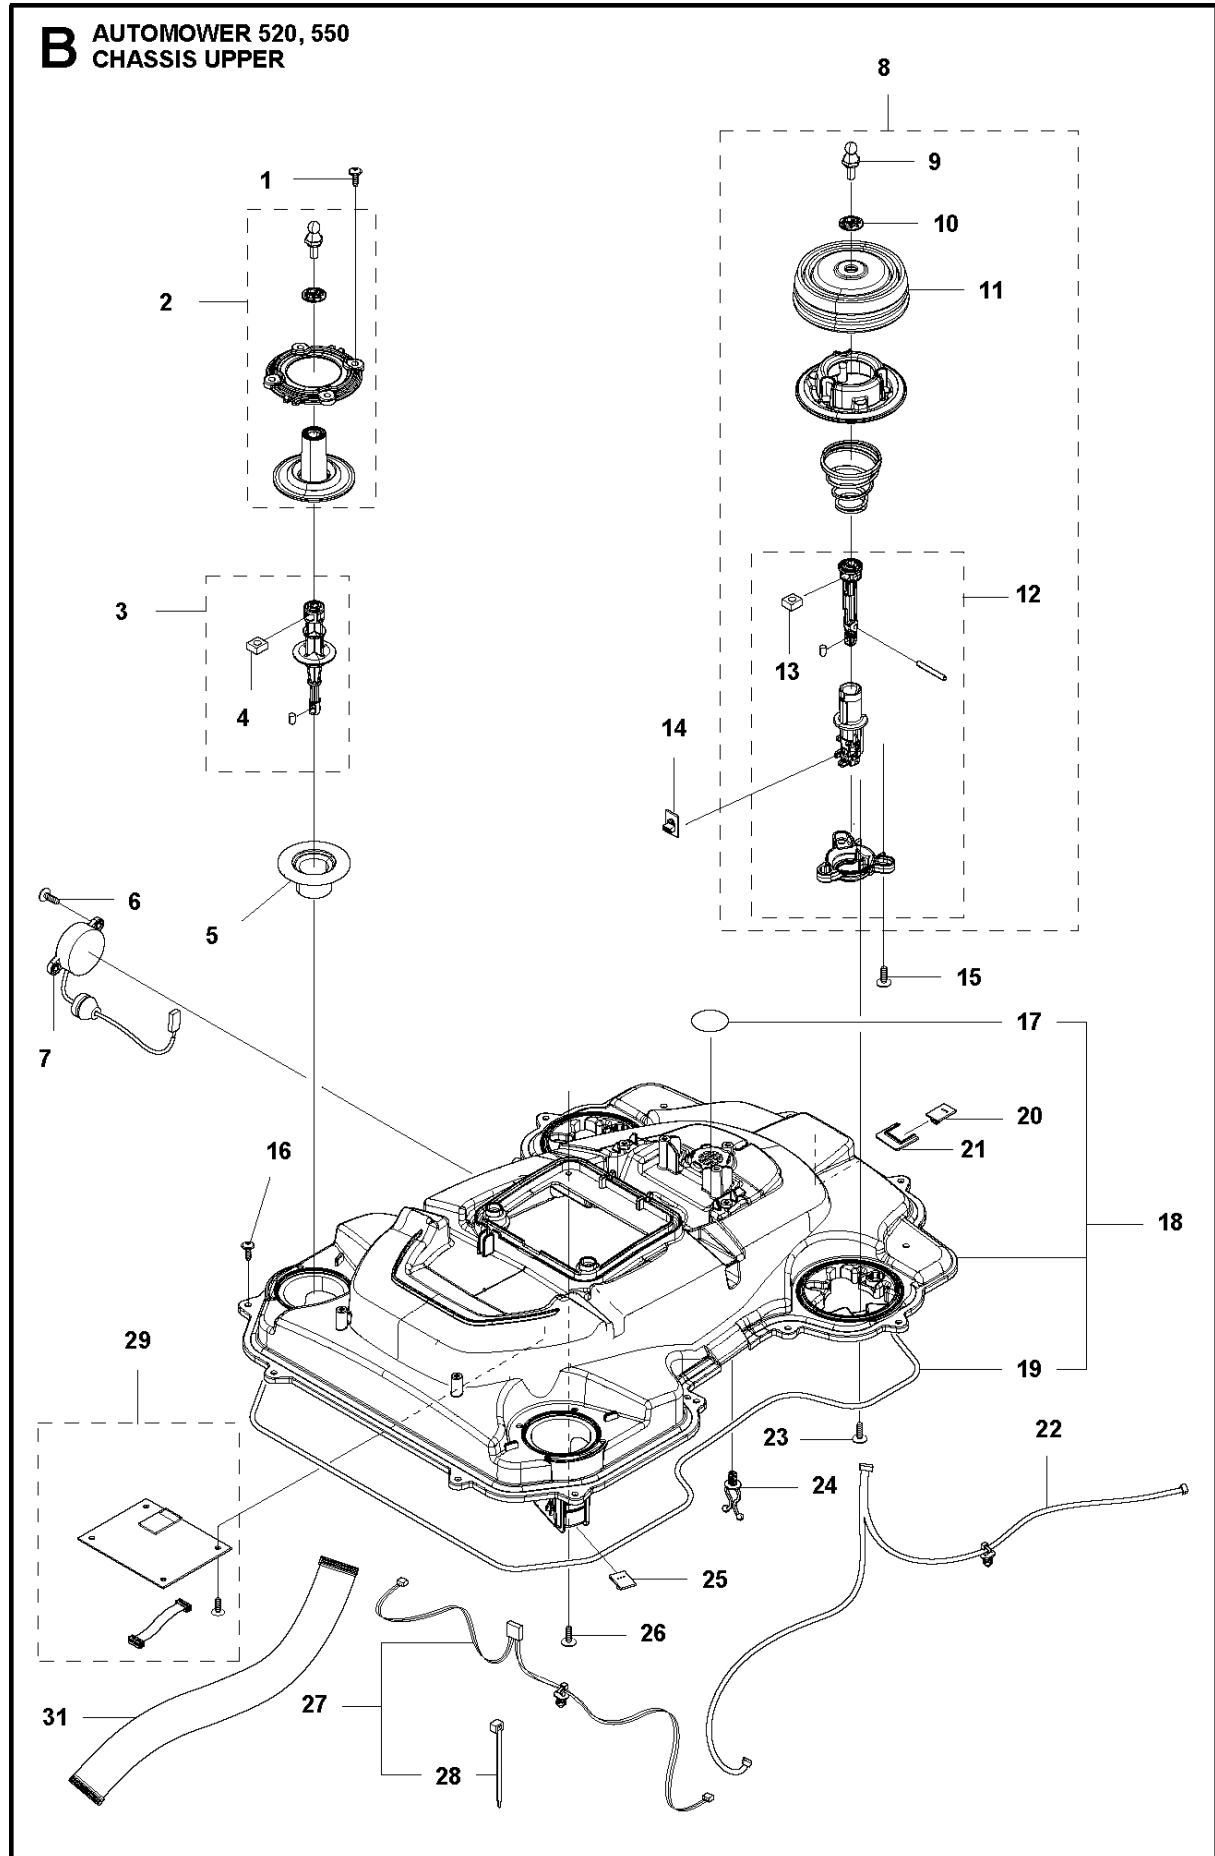

CHASSIS UPPER

AUTOMOWER 550, 2020-

Ref	Part No	Description	Remark	QTY	KIT
1	574 45 01-01	SCREW ITXPANT	Screw	8	
2	501 06 13-01	JOYSTICK KIT	Joystick KIT Rear	2	
3	501 12 26-02	JOYSTICK KIT	Column KIT	2	
4	503 22 66-01	SQUARE NUT	Square Nut	2	3
5	535 14 32-01	DEFLECTION LIMITER	Deflection Limiter	2	
6	575 54 33-14	SCREW	Screw	2	
7	579 70 63-02	BUZZER	Buzzer	1	
8	581 62 09-03	JOYSTICK KIT	Joystick KIT Front	2	
9	580 52 67-01	STUD	Stud	2	8
10	579 52 57-01	WASHER	Washer	2	8
11	579 47 46-01	BELLOWS	Bellows	2	8
12	587 44 88-02	JOYSTICK KIT	Joystick KIT	2	8
13	503 22 66-01	SQUARE NUT	Square Nut	2	8,12
14	592 85 23-01	PRINTED CIRCUIT ASSY	PCBA Lift Sensor	2	
15	575 54 33-14	SCREW	Screw	6	
16	574 45 01-01	SCREW ITXPANT	Screw	14	
17	577 75 37-01	AIR FILTER	Air Filter 10 pcs	1	18
18	581 62 08-02	CHASSIS KIT	Chassis KIT	1	
19	574 87 47-05	SEALING STRIP	Sealing Strip (1 pcs, Ø5 mm)	1	18
20	592 85 24-01	PRINTED CIRCUIT ASSY	PCBA Collision Sensor	1	
21	587 83 49-01	CLIP	Clip	1	
22	581 66 09-01	WIRING ASSY	Wiring	1	
23	574 45 01-01	SCREW ITXPANT	Screw	6	
24	580 68 29-01	HOLDER	Holder Twist Lock	2	
25	592 85 24-01	PRINTED CIRCUIT ASSY	PCBA Collision Sensor	1	
26	574 45 01-01	SCREW ITXPANT	Screw	4	
27	581 62 11-01	LOOM KIT	Wiring KIT	1	
28	900 23 87-08	TIE WRAP	Tie Wrap	2	27
29	586 66 23-05	GPS MODULE	Automower Connect KIT	1	
31	579 70 62-01	CABLE ASSY	Wiring	1