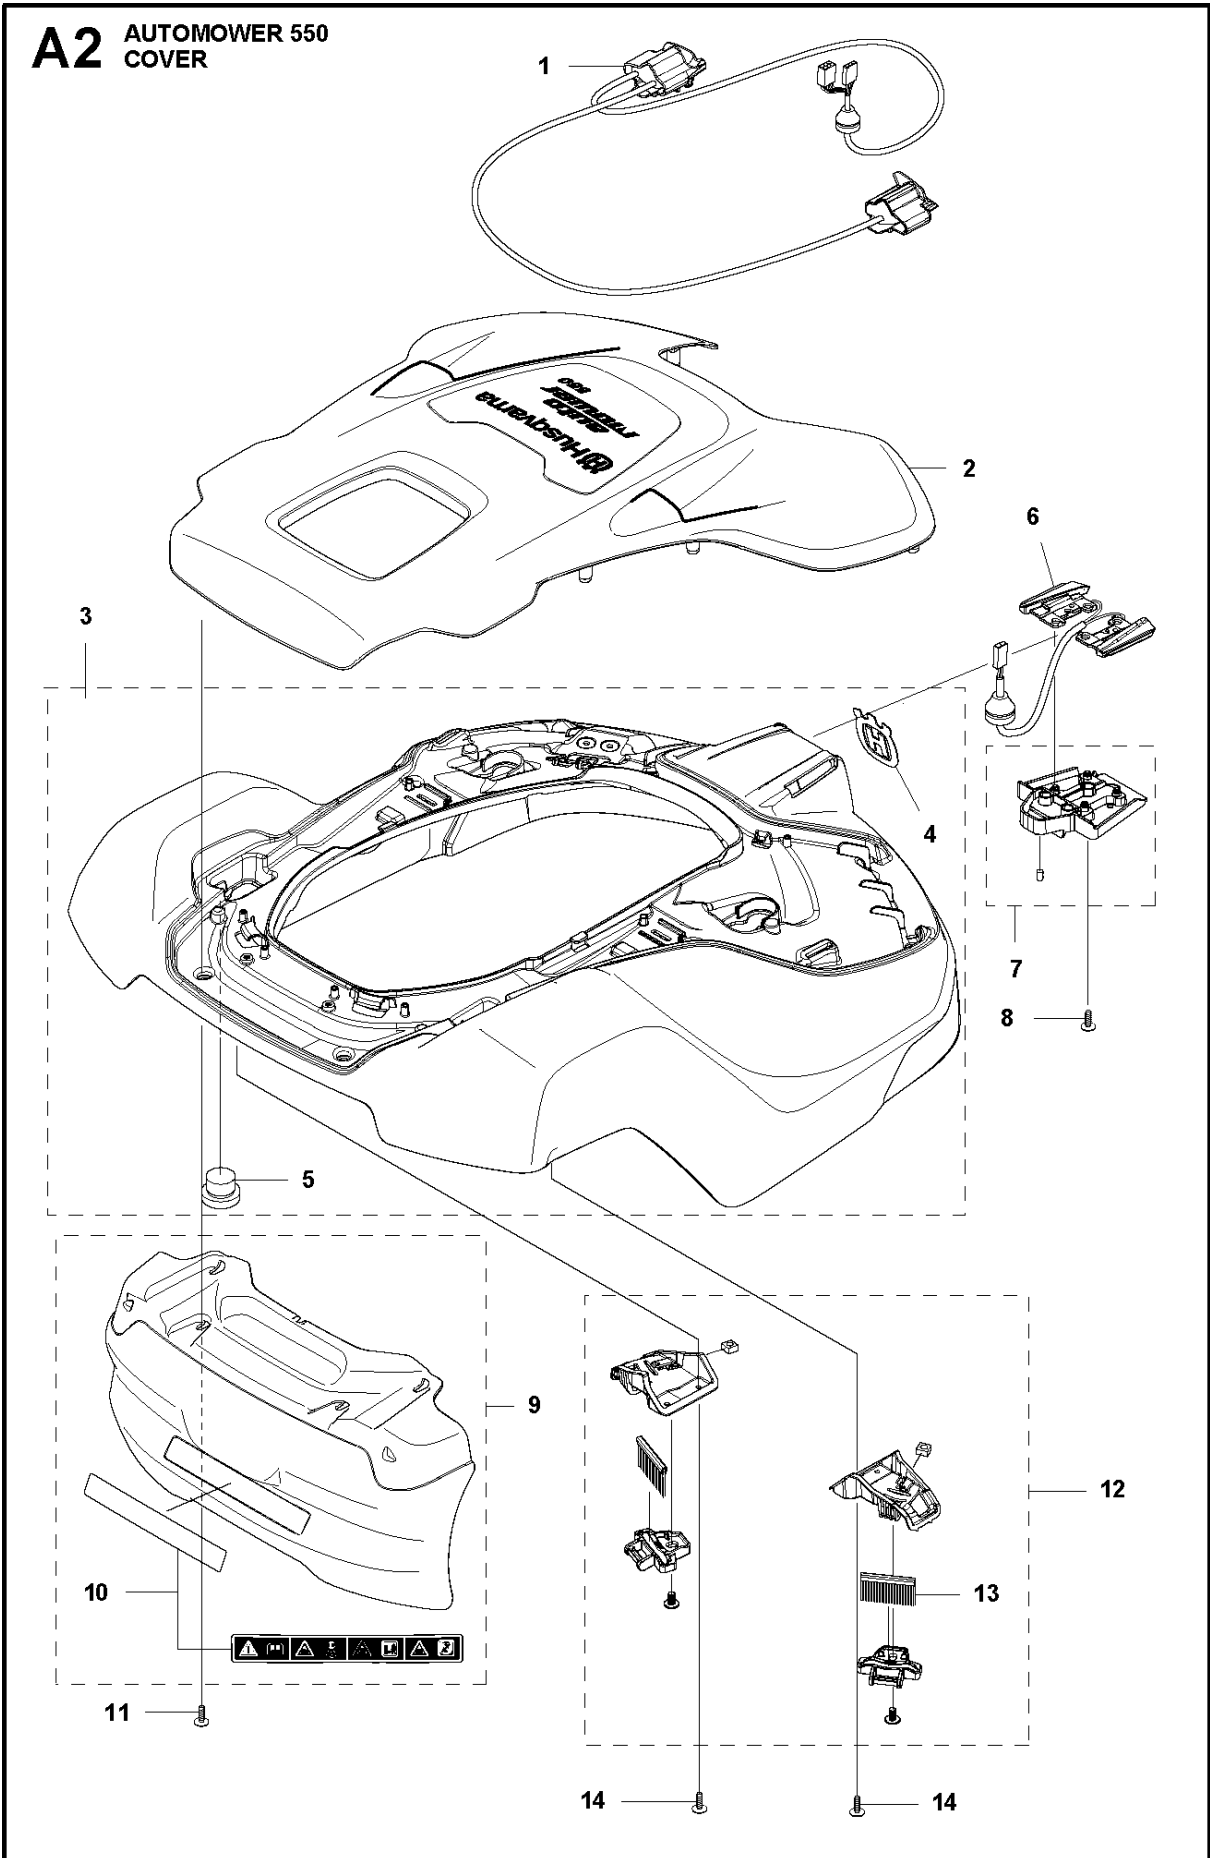

A2 AUTOMOWER 550 COVER

COVER

AUTOMOWER 550, 2020-

Ref	Part No	Description	Remark	QTY	KIT
1	588 59 67-01	WIRING ASSY	Wiring Assy Ultra Sonic 550	1	
2	591 49 61-01	BODY KIT	Cover KIT Top Robotic Grey 550	1	
2	591 49 61-02	BODY KIT	Cover KIT Top Orange 550	1	
3	501 06 11-02	BODY ASSY	Body KIT	1	
4	587 42 35-01	DECAL	Decal Crown	1	3
5	580 52 68-01	CAP	Cap Snaploc	4	3
6	585 53 92-04	CABLE ASSY	Charging Plate Wiring	1	
7	501 06 56-02	HOLDER ASSY	Holder KIT	1	
8	575 54 33-14	SCREW	Screw	1	
9	501 06 50-01	BUMPER ASSY	Bumper ASSY	1	
10	586 35 97-01	LABEL	Label Warning	1	11
11	574 45 01-01	SCREW ITPANT	Screw	10	
12	581 90 31-02	BRUSH KIT	Brush KIT (brackets and brushes, 6 pcs)	1	
13	581 98 20-02	BRUSH KIT	Brush, 6 pcs	1	12
14	575 54 33-14	SCREW	Screw	1	
14	575 54 33-14	SCREW	Screw	1