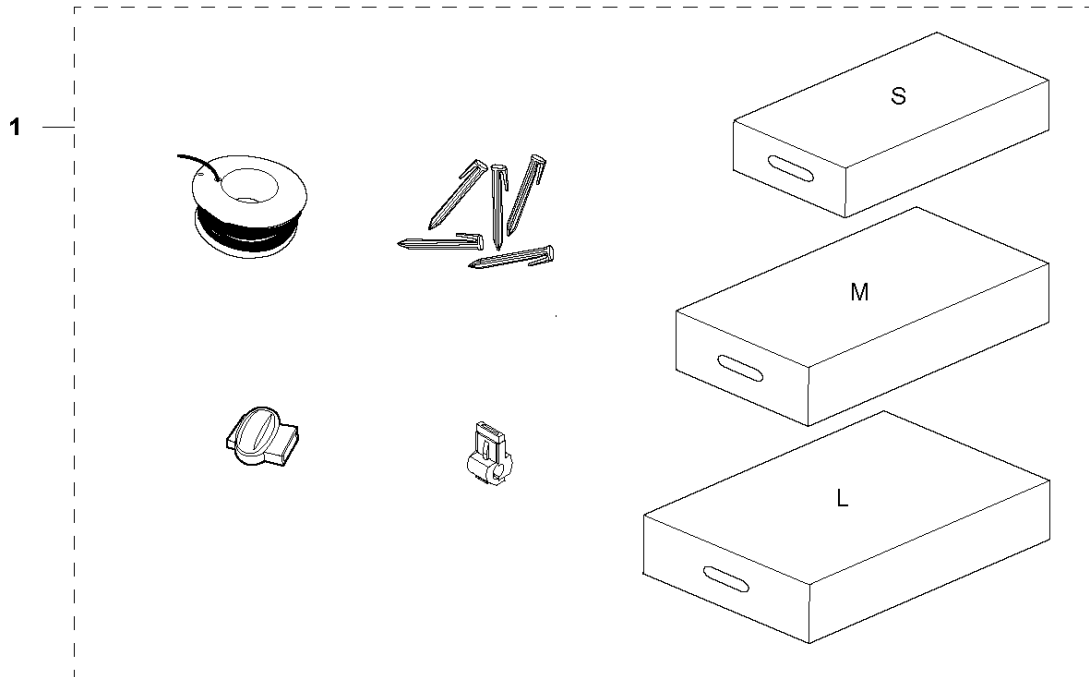

H AUTOMOWER 520, 550 INSTALLATION ACCESSORIES

INSTALLATION ACCESSORIES

AUTOMOWER 550, 2020-

Ref	Part No	Description	Remark	QTY	KIT
1	967 62 36-01	INSTALLATION KIT	Installation KIT S Wire (150 m), Staples (300 pcs), Connectors (5 pcs), Couplers (3 pcs)	1	
1	967 62 36-02	INSTALLATION KIT	Installation KIT M Wire (250 m), Staples (400 pcs), Connectors (5 pcs), Couplers (3 pcs)	1	
1	967 62 36-03	INSTALLATION KIT	Installation KIT L Wire (400 m), Staples (600 pcs), Connectors (5 pcs), Couplers (5 pcs)	1	
2	535 12 90-01	CONNECTOR	Loop Wire Connector	1	1
2	577 86 48-01	CONNECTOR	Loop Wire Connector, Blister Pack, 5 pcs	1	
2	535 12 90-02	CONNECTOR	Loop Wire Connector, 100pcs	1	
3	501 98 02-01	COUPLER	Coupler	1	1
3	577 86 47-01	COUPLER	Coupler, Blister pack, 5 pcs	1	
3	501 98 02-03	COUPLER	Coupler, 100 pcs	1	
4	577 86 42-01	STAPLE	Staple, 85 mm, Blister pack, 100 pcs	1	
4	583 97 34-01	STAPLE	Staple, 85 mm, 100 pcs	1	1
5	577 86 43-02	WIRE	Wire, Blister pack (50 m)	1	
5	580 66 20-02	WIRE	Wire (150 m)	1	1
5	577 86 43-01	WIRE	Wire, Blister pack, (150 m)	1	
6	580 66 20-01	WIRE	Wire (250 m)	1	1
7	522 91 41-01	WIRE	Wire (500 m, Ø3.4 mm)	1	
8	580 66 20-04	WIRE	Wire (800 m)	1	
9	590 44 25-01	POWER UNIT	Power Supply Unit (EU) 550	1	
9	590 44 25-02	POWER UNIT	Power Supply Unit (UK/IRL) 550	1	
9	590 44 25-03	POWER UNIT	Power Supply Unit (CH) 550	1	
9	590 44 25-04	POWER UNIT	Power Supply Unit (US/CA) 550	1	
9	590 44 25-05	POWER UNIT	Power Supply Unit (AU/NZ) 550	1	
9	590 44 25-08	POWER UNIT	Power Supply Unit(BRA) 550	1	
10	544 17 75-01	MEASURING TAPE	Measuring Tape	1	
11	577 86 46-03	BLADE SET	Long Life Safety Blade, Blister Pack, 9 pcs	1	
11	577 60 65-05	BLADE SET	Long Life Safety Blade, 45 pcs	1	
11	577 60 66-04	BLADE SET	Long Life Safety Blade, 300 pcs	1	
14	588 76 50-04	CABLE	Low Voltage Cable 20 m	1	
15	588 76 50-05	CABLE	Low Voltage Cable 10 m	1	
16	588 76 50-06	CABLE	Low Voltage Cable 3 m	1	
17	575 23 86-01	SCREW KIT	Screw KIT, 6 pcs	1	
17	577 86 49-01	SCREW	Screw KIT, Blister Pack, 3 pcs	1	
18	586 27 79-01	STICKER	Sticker Cable markers, 10 pcs	1	
19	579 57 12-01	LABEL	Label Alarm	1	
20	590 85 50-01	BOX	Cable Connector Protection	1	
21	596 33 98-01	TOOL	Bit for Automower blades MOQ 5 pcs	1