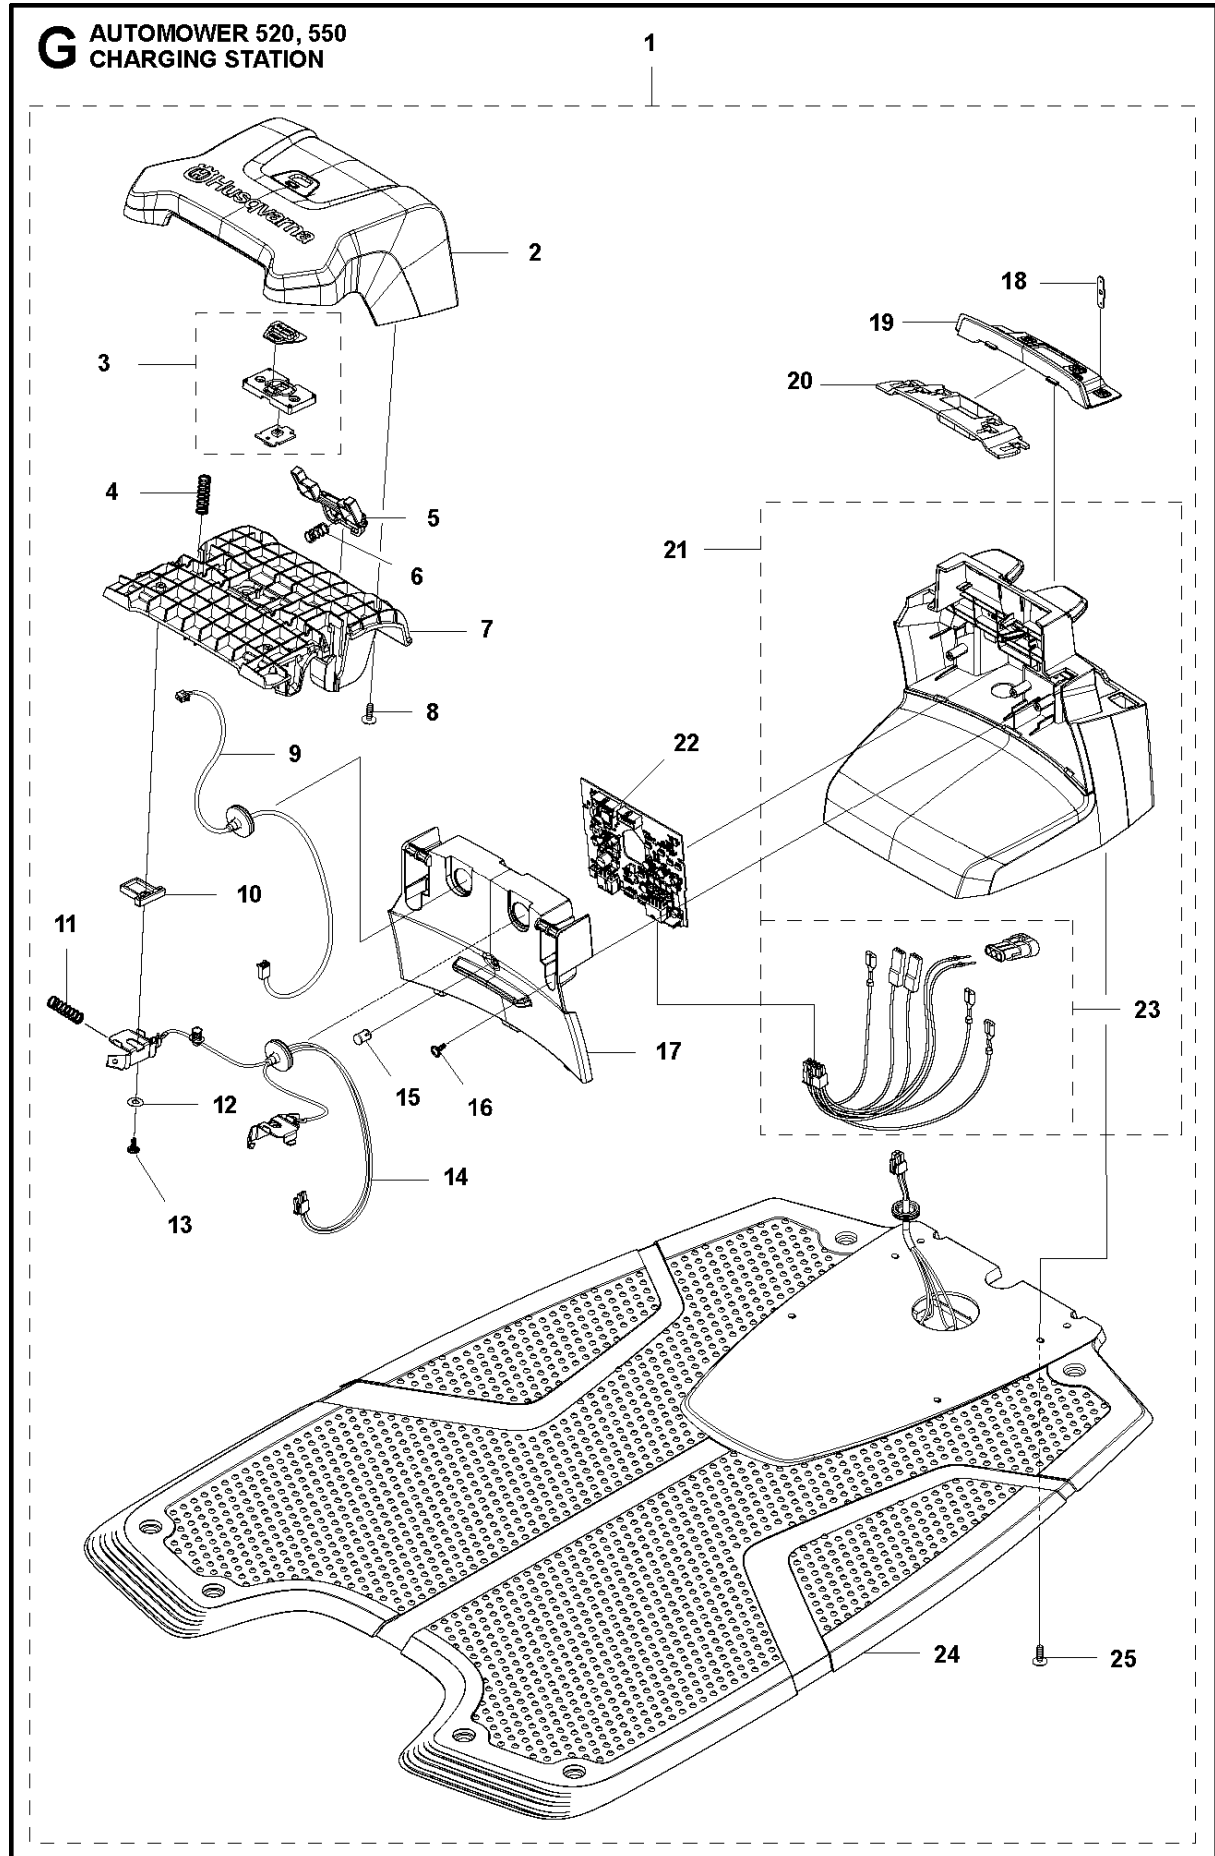

CHARGING STATION

AUTOMOWER 550, 2020-

Ref	Part No	Description	Remark	QTY	KIT
1	593 78 47-02	CHARGING STATION	Charging Station	1	
2	579 44 82-04	CAP	Cap	1	
3	501 06 59-01	BUTTON KIT	Home Button KIT	1	
4	580 51 14-01	SPRING	Spring	2	
5	579 46 24-02	BUTTON	Button - Release	1	
6	574 48 70-01	SPRING	Spring	1	
7	579 45 80-04	FRAME	Frame	1	
8	575 54 33-14	SCREW	Screw	4	
9	579 70 83-01	LOOM	Home Button Wiring	1	
10	579 46 05-01	SPACER	Distance	2	
11	580 51 14-01	SPRING	Spring	2	
12	734 11 37-41	WASHER	Washer	2	
13	575 54 33-14	SCREW	Screw	2	
14	585 53 95-02	CABLE ASSY	Loom Charging Contact	1	
15	590 21 72-01	LENS	Lens	1	
16	575 54 33-14	SCREW	Screw	2	
17	579 45 97-03	LID	Lid	1	
18	580 50 41-01	TERMINAL	Terminal	5	
19	579 45 98-03	PANEL	Panel	1	
20	579 45 99-01	HOLDER	Holder	1	
21	588 18 88-01	HOUSING ASSY	Housing KIT	1	
22	592 89 45-01	PRINTED CIRCUIT ASSY	Printed Circuit PCBA Charging Station	1	
23	588 47 89-01	CABLE KIT	Cable KIT	1	21
24	590 09 40-01	BASE ASSY	Charging Plate	1	
25	575 54 33-14	SCREW	Screw	4