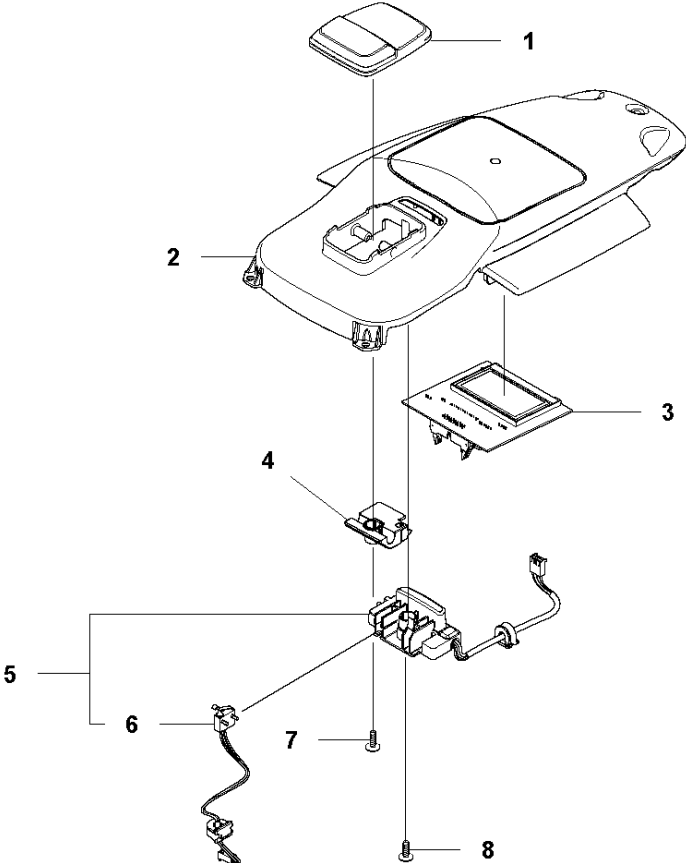

SPARE PARTS LIST

ROBOTIC LAWN MOWERS

AUTOMOWER 550, 2020-

C AUTOMOWER 520, 550
CENTER CONSOL

CENTER CONSOL

AUTOMOWER 550, 2020-

Ref	Part No	Description	Remark	QTY	KIT
1	589 33 61-01	BUTTON	Button Start /Stop	1	
2	589 33 60-01	CONSOLE	Console Center	1	
3	592 91 04-01	PRINTED CIRCUIT ASSY	Printed Circuit HMI	1	
4	589 33 62-01	SUPPORT	Support	1	
5	589 33 66-01	HOUSING ASSY	Housing Assy	1	
6	574 48 03-02	SWITCH	Switch micro	1	5
7	575 54 33-14	SCREW	Screw	1	
8	575 54 33-14	SCREW	Screw	1	