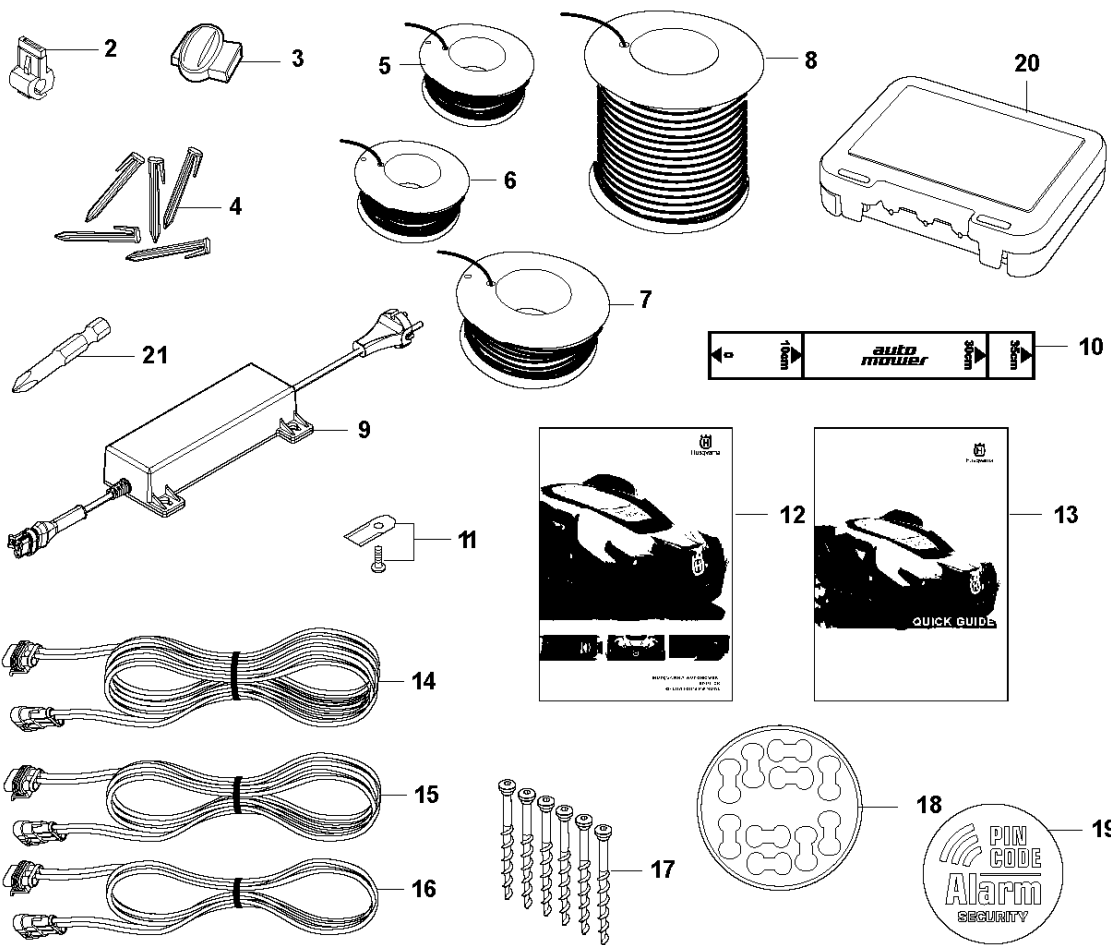

H AUTOMOWER 520, 550 INSTALLATION ACCESSORIES

INSTALLATION ACCESSORIES

AUTOMOWER 550, 2020-

Ref	Part No	Description	Remark	QTY	KIT
1	967 62 36-01	INSTALLATION KIT	Installation KIT S Wire (150 m), Staples (300 pcs), Connectors (5 pcs), Couplers (3 pcs)	1	
1	967 62 36-02	INSTALLATION KIT	Installation KIT M Wire (250 m), Staples (400 pcs), Connectors (5 pcs), Couplers (3 pcs)	1	
1	967 62 36-03	INSTALLATION KIT	Installation KIT L Wire (400 m), Staples (600 pcs), Connectors (5 pcs), Couplers (5 pcs)	1	
2	535 12 90-01	CONNECTOR	Loop Wire Connector	1	1
2	577 86 48-01	CONNECTOR	Loop Wire Connector, Blister Pack, 5 pcs	1	
2	535 12 90-02	CONNECTOR	Loop Wire Connector, 100pcs	1	
3	501 98 02-01	COUPLER	Coupler	1	1
3	577 86 47-01	COUPLER	Coupler, Blister pack, 5 pcs	1	
3	501 98 02-03	COUPLER	Coupler, 100 pcs	1	
4	577 86 42-01	STAPLE	Staple, 85 mm, Blister pack, 100 pcs	1	
4	583 97 34-01	STAPLE	Staple, 85 mm, 100 pcs	1	1
5	577 86 43-02	WIRE	Wire, Blister pack (50 m)	1	
5	580 66 20-02	WIRE	Wire (150 m)	1	1
5	577 86 43-01	WIRE	Wire, Blister pack, (150 m)	1	
6	580 66 20-01	WIRE	Wire (250 m)	1	1
7	522 91 41-01	WIRE	Wire (500 m, Ø3.4 mm)	1	
8	580 66 20-04	WIRE	Wire (800 m)	1	
9	590 44 25-01	POWER UNIT	Power Supply Unit (EU) 550	1	
9	590 44 25-02	POWER UNIT	Power Supply Unit (UK/IRL) 550	1	
9	590 44 25-03	POWER UNIT	Power Supply Unit (CH) 550	1	
9	590 44 25-04	POWER UNIT	Power Supply Unit (US/CA) 550	1	
9	590 44 25-05	POWER UNIT	Power Supply Unit (AU/NZ) 550	1	
9	590 44 25-08	POWER UNIT	Power Supply Unit(BRA) 550	1	
10	544 17 75-01	MEASURING TAPE	Measuring Tape	1	
11	577 86 46-03	BLADE SET	Long Life Safety Blade, Blister Pack, 9 pcs	1	
11	577 60 65-05	BLADE SET	Long Life Safety Blade, 45 pcs	1	
11	577 60 66-04	BLADE SET	Long Life Safety Blade, 300 pcs	1	
14	588 76 50-04	CABLE	Low Voltage Cable 20 m	1	
15	588 76 50-05	CABLE	Low Voltage Cable 10 m	1	
16	588 76 50-06	CABLE	Low Voltage Cable 3 m	1	
17	575 23 86-01	SCREW KIT	Screw KIT, 6 pcs	1	
17	577 86 49-01	SCREW	Screw KIT, Blister Pack, 3 pcs	1	
18	586 27 79-01	STICKER	Sticker Cable markers, 10 pcs	1	
19	579 57 12-01	LABEL	Label Alarm	1	
20	590 85 50-01	BOX	Cable Connector Protection	1	
21	596 33 98-01	TOOL	Bit for Automower blades MOQ 5 pcs	1