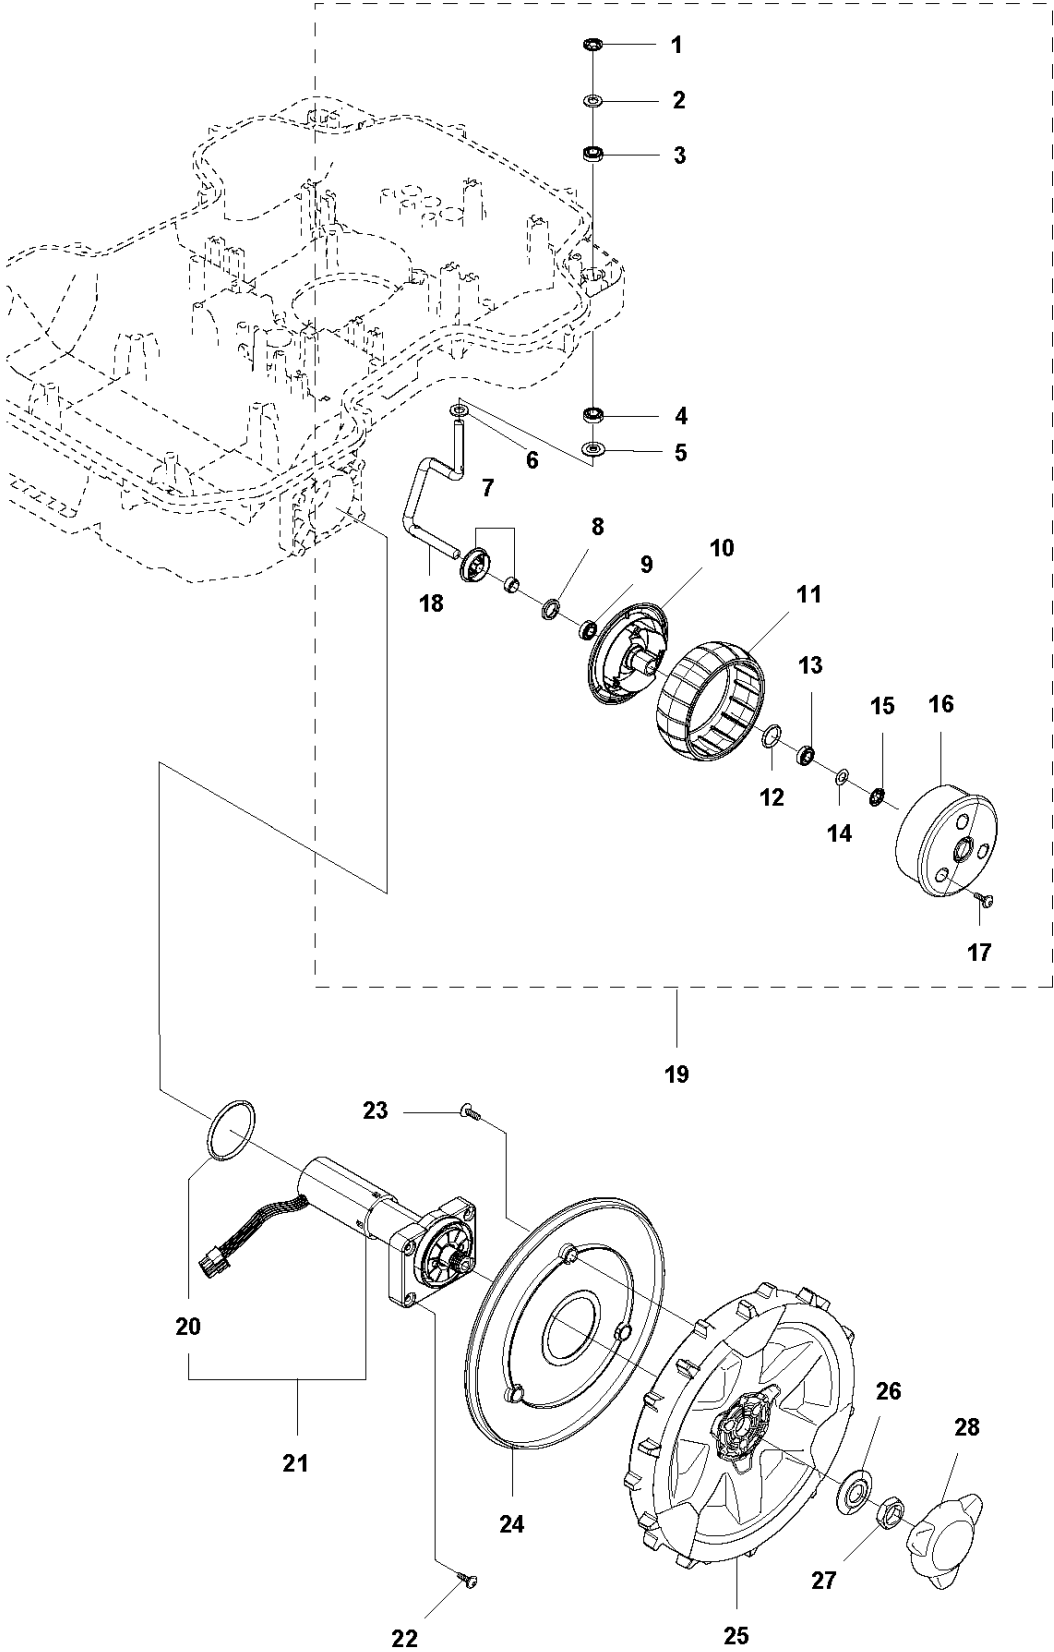

E AUTOMOWER 520, 550
WHEELS & TIRES

WHEELS & TIRES

AUTOMOWER 550, 2020-

Ref	Part No	Description	Remark	QTY	KIT
1	576 01 93-02	LOCKWASHER	Lock Washer	2	19
2	580 76 46-01	WASHER	Washer	2	19
3	580 60 51-01	BALL BEARING	Ball Bearing	2	19
3	597 79 56-01	BALL BEARING	Tube 50 pcs	1	
4	580 60 51-01	BALL BEARING	Ball Bearing	2	19
4	597 79 56-01	BALL BEARING	Tube 50 pcs	1	
5	535 08 78-03	WASHER	Washer	2	19
6	580 76 46-01	WASHER	Washer	2	19
7	581 62 15-01	SHIELD KIT	Shield KIT	2	19
8	580 48 71-01	SEALING	Sealing	2	19
9	580 60 51-01	BALL BEARING	Ball Bearing	2	19
9	597 79 56-01	BALL BEARING	Tube 50 pcs	1	
10	579 45 71-01	WHEEL	Wheel Inside	2	19
11	574 44 98-01	WHEEL	Tire	2	19
12	580 44 51-01	O-RING	O-Ring	2	19
13	580 60 51-01	BALL BEARING	Ball Bearing	2	19
13	597 79 56-01	BALL BEARING	Tube 50 pcs	1	
14	580 76 46-01	WASHER	Washer	2	19
15	576 01 93-02	LOCKWASHER	Lock Washer	2	19
16	579 45 72-01	WHEEL	Wheel Outside	2	19
17	575 54 33-14	SCREW	Screw	6	19
18	580 33 61-01	SPINDLE	Spindle	2	19
19	581 62 14-01	WHEEL KIT	Front Wheel KIT	2	
20	580 44 39-02	O-RING	O-Ring	2	21
21	581 62 13-06	MOTOR KIT	Wheel Motor ASSY	2	
22	574 45 01-01	SCREW ITXPANT	Screw	8	
23	574 45 01-01	SCREW ITXPANT	Screw	6	
24	579 50 56-02	COVER	Cover	2	
25	579 50 61-02	REAR WHEEL	Rear Wheel Coarse thread	2	
26	586 21 06-01	WASHER	Washer	2	
27	731 43 24-01	HEXAGON THIN NUT	Thin Nut	2	
28	579 50 55-02	HUB CAP	Hub Cap	2