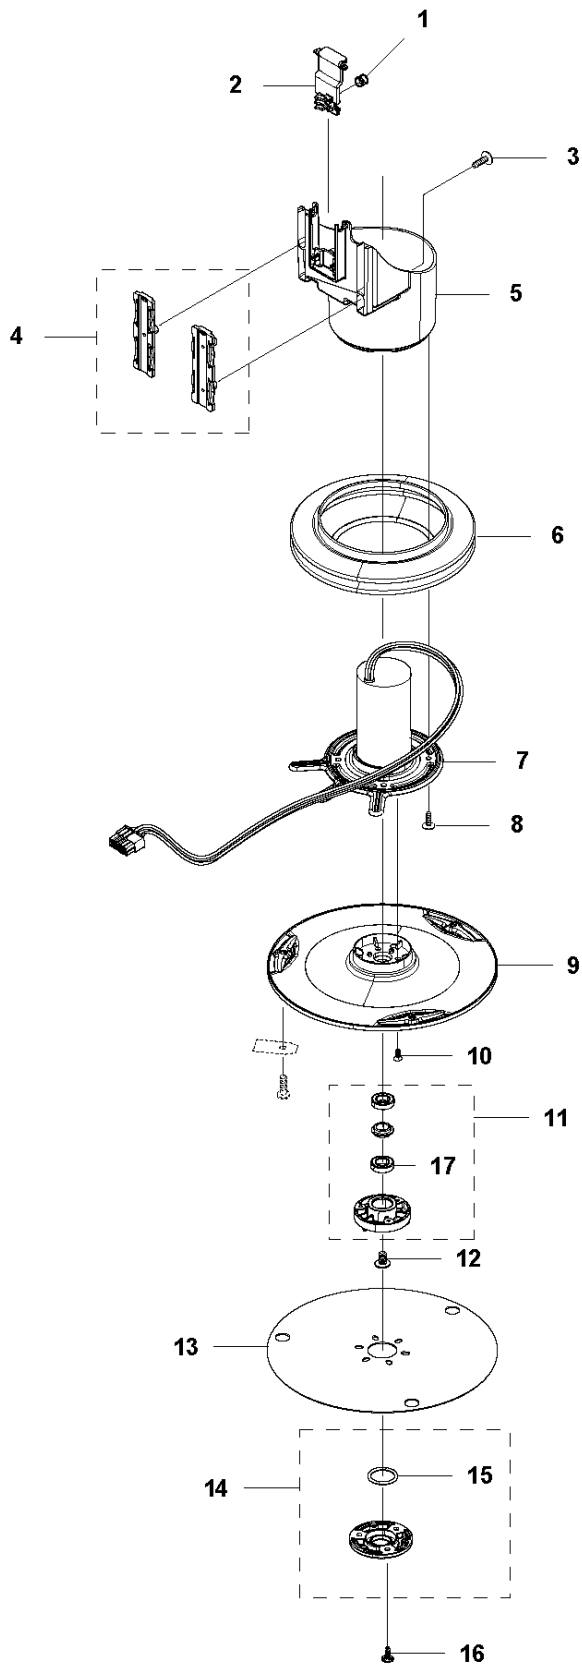

F AUTOMOWER 520, 550
BLADE MOTOR & CUTTING EQUIPMENT

BLADE MOTOR & CUTTING EQUIPMENT

AUTOMOWER 550, 2020-

Ref	Part No	Description	Remark	QTY	KIT
1	580 62 44-01	SPRING	Spring	1	
2	579 56 46-01	LINK	Link	1	
3	575 54 33-14	SCREW	Screw	3	
4	581 62 18-01	BEARING KIT	Bearing KIT	1	
5	579 56 45-01	HOUSING	Housing	1	
6	579 66 64-03	BELLOWS	Bellows	1	
7	587 38 14-01	MOTOR ASSY	Cutting Motor ASSY	1	
8	575 54 33-14	SCREW	Screw	4	
9	598 81 44-01	CUTTING DISC	Cutting Disc	1	
10	535 13 05-02	SCREW	Screw	3	
11	588 42 17-02	BEARING HOUSING ASSY	Bearing Housing KIT	1	
12	535 07 60-01	SCREW	Screw	1	
13	597 44 98-01	SKID PLATE	Skid Plate	1	
14	587 44 96-01	COVER KIT	Bearing Cover KIT	1	
15	585 29 75-01	O-RING	O-Ring	1	
16	575 54 33-14	SCREW	Screw	3	
17	535 07 57-03	BALL BEARING		1	11
17	593 08 08-01	BALL BEARING		1	
	577 86 46-03	BLADE SET	Long Life Safety Blade, Blister Pack, 9 pcs	1	
	577 60 65-05	BLADE SET	Long Life Safety Blade, 45 pcs	1	
	577 60 66-04	BLADE SET	Long Life Safety Blade, 300 pcs	1