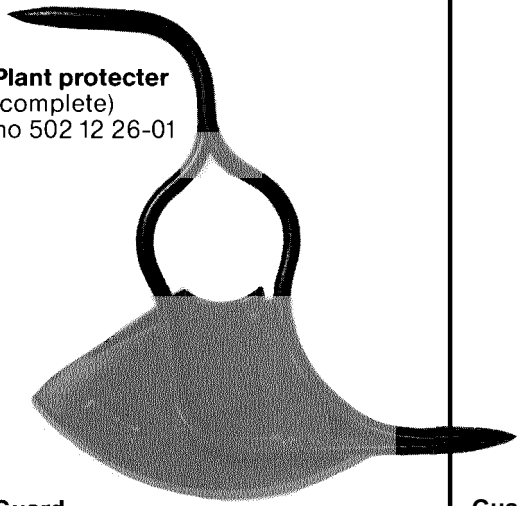

Scarlet 200 saw blade
no 501 91 34-01

Guard
no 502 03 93-01

Saw blades 225 mm–9"

Maxi 225 saw blade
no 502 01 95-02

Scarlet 225 saw blade
no 501 91 35-01

Guard
no 502 03 94-01

Saw blades 225 mm–9"

Spets 225 pointed-tooth blade
no 502 14 25-01

Brush blades 255 mm-10"

Multi 255-4 brush blade
no 501 91 05-02

Multi 255-3 brush blade
no 501 31 64-01

Plant protector (complete)
no 502 12 26-01

Guard
no 502 03 95-01

Brush blades 300 mm-12"

Multi 300 brush blade
no 502 04 68-01

Guard
no 502 03 96-01

Support cup no 502 13 93-01

Nylon cordheads

Trimmy Fix
no 502 13 87-01

Trimmy H
no 501 91 28-03

Trimmy Hit
no 501 95 40-01

Trimmy S
no 508 01 01-02

Guard
no 502 10 47-01