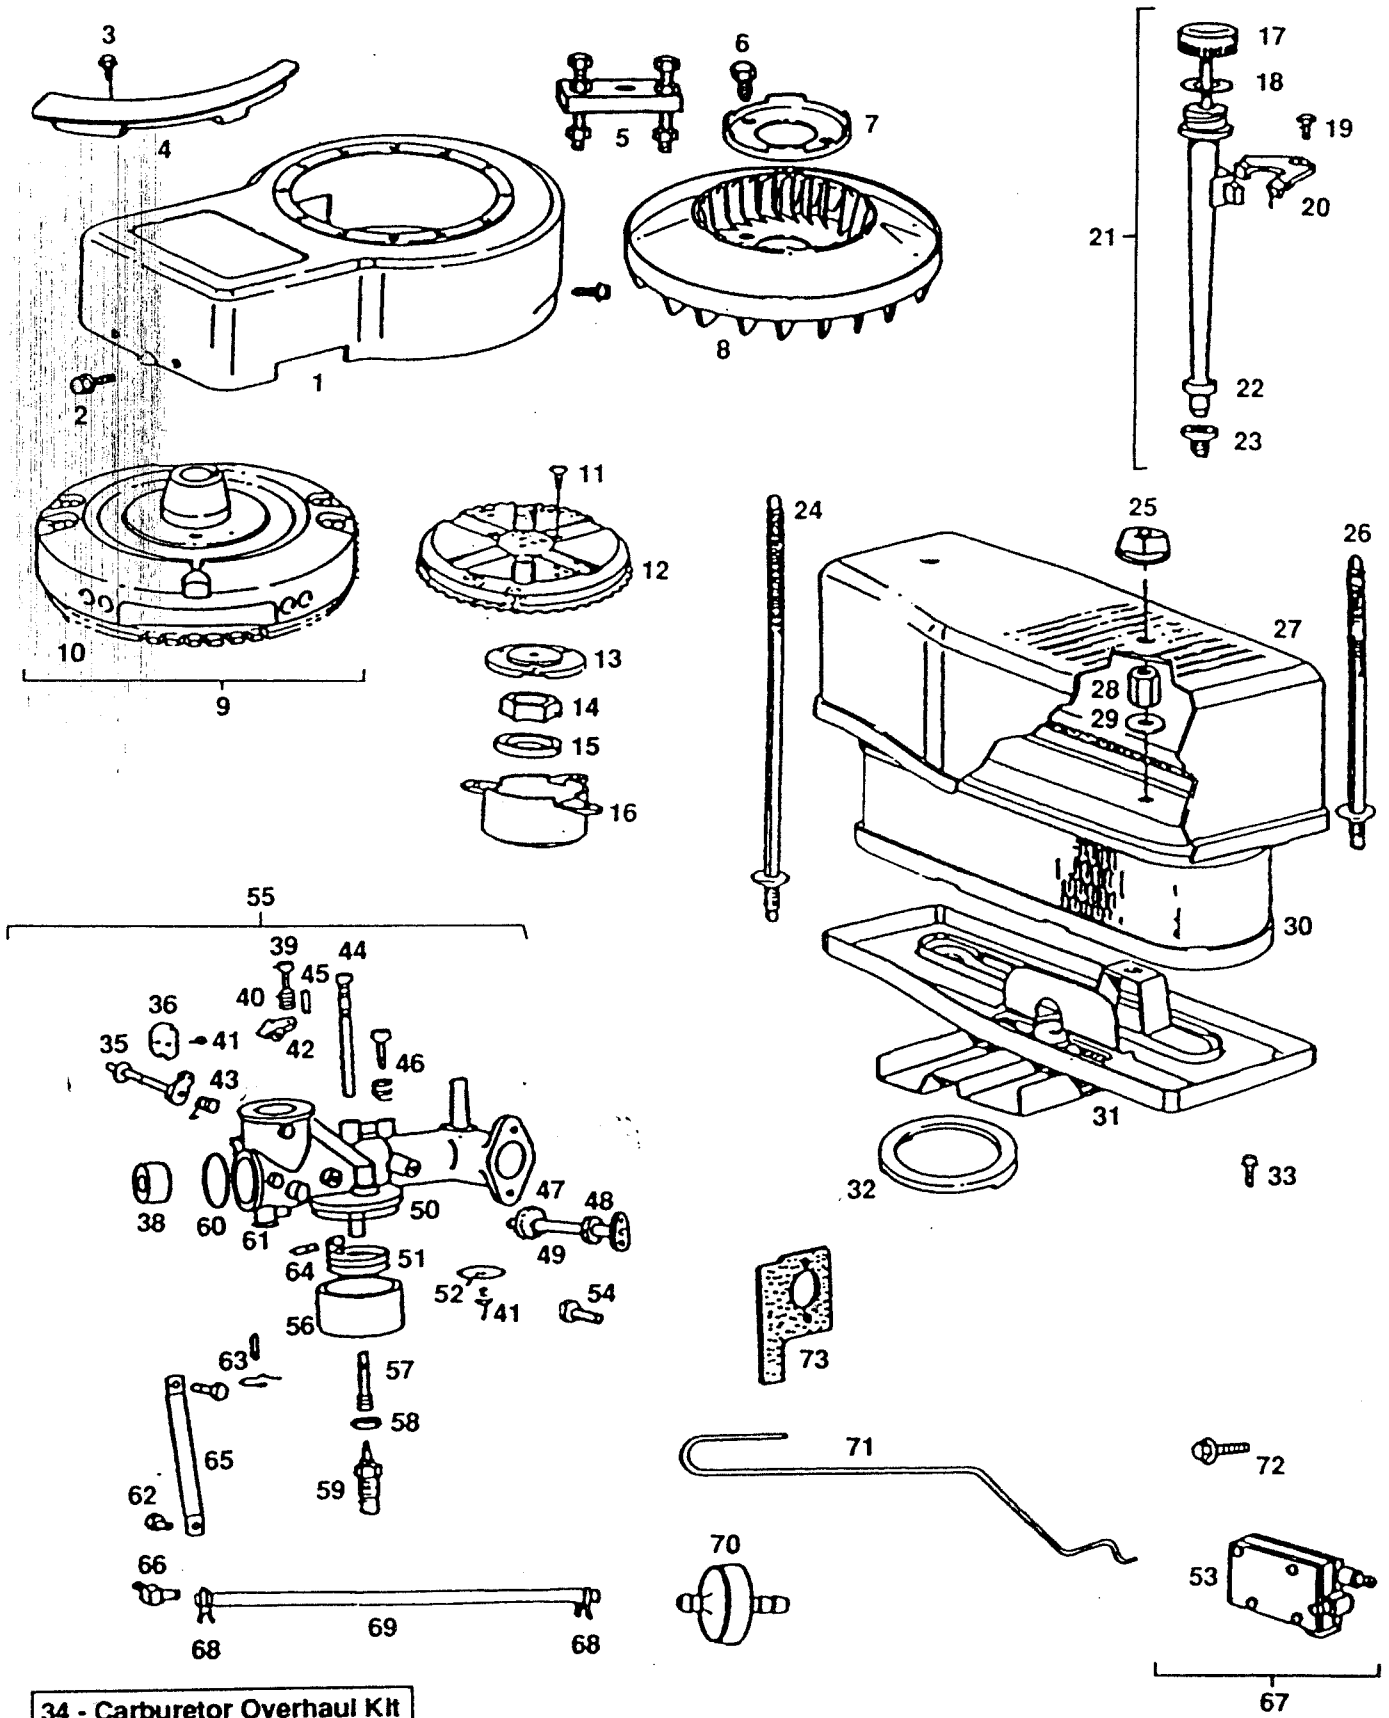

REPAIR PARTS

YARD TRACTOR

ENGINE BRIGGS & STRATTON - MODEL NUMBER 281707, TYPE NUMBER 0412-01

REPAIR PARTS

YARD TRACTOR

ENGINE BRIGGS & STRATTON – MODEL NUMBER 281707, TYPE NUMBER 0412-01

KEY NO.	PART NO.	DESCRIPTION	KEY NO.	PART NO.	DESCRIPTION
1	490689	Housing, Blower	37	390684	Shaft and Lever, Choke
2	93158	Screw, Blower Housing Mounting Sem	38	211960	Venturi, Carburetor
3	93705	Screw, Hex Hd.	39	91920	Screw, Machine Fil Hd. 8-32 x 5/8"
4	223752	Guard, Flywheel	40	26157	Spring, Throttle Adjustment
5	19203	Puller, Flywheel	41	93499	Screw, Throttle and Choke Valve Mtg. Sem
6	93535	Screw, Sem 3/4" Long	42	211712	Stop, Throttle
7	223726	Retainer, Fan	43	261116	Spring, Choke Return
8	280687	Fan, Flywheel	44	299740	Nozzle, Carburetor
9	492326	Flywheel and Ring Gear Assy. - Magneto	45	93043	Pin, Throttle Stop
10	392134	Gear, Ring (Includes Mounting Parts)	46	292681	Valve Assembly, Carburetor Idle
11	93805	Screw, Sem	47	271853	Washer, Throttle Shaft Seal (Foam)
12	222562	Screen, Flush Rotating	48	398970	Seal, Throttle Shaft
13	280848	Spacer	49	491006	Shaft and Lever, Throttle
14	92284	Nut, Hex	50	270511	Gasket, Flat Bowl
15	220865	Washer, Spring	51	299707	Float, Carburetor
16	222561	Cup, Screen Mounting	52	222433	Valve, Throttle
17	490327	Cap and Dipstick, Oil Filter	53	390818	Pump, Impulse
18	270920	Seal, Oil Filler Cap	54	93357	Screw, Carburetor
19	93572	Screw, Clamp Mounting	55	491031	Carburetor Assembly
20	223721	Clamp, Oil Filler Tube	56	221995	Bowl, Float
21	490474	Fill Group, Oil	57	231323	Screw, Nozzle
22	280741	Tube, Oil Filler	58	222014	Washer, Float Bowl
23	68838	Seal, Filler Tube	59	396568	Valve, Needle
24	94248	Stud, Air Cleaner	60	221997	Plug, Welch
25	212706	Knob, Air Cleaner	61	490473	Body Assembly, Carburetor
26	94246	Stud, Air Cleaner	62	93572	Screw, Carburetor
27	223700	Cover, Air Cleaner	63	394682	Valve, Fuel Inlet
28	231532	Nut, Air Cleaner Mtg.	64	230896	Pin, Float Hinge
29	94249	Washer, Air Cleaner	65	2223-11	Bracket, Carburetor
30	491519	Cartridge, Air Cleaner	66	67218	Connector, Fuel Pipe
31	490332	Body, Air Cleaner	67	394462	Repair Kit, Pump
32	270853	Gasket, Air Cleaner	68	93053	Clamp, Fuel Pipe
33	94018	Screw, Air Cleaner Sem	69	393815	Fuel Line (11" Long)
34	394698	Carburetor Overhaul Lit	70	289090	Filter, Fuel (In Fuel Line)
35	270382	Washer, Choke Shaft	71	261610	Link, Choke
36	222010	Valve, Choke	72	93621	Screw, Sem
			73	270872	Gasket, Carburetor Mounting

NOTE: All component dimensions given in U.S. inches.
1 inch = 25.4 mm

ALL ENGINE PARTS MUST BE PURCHASED THROUGH AND WARRANTY SERVICE PERFORMED BY YOUR LOCAL BRIGGS & STRATTON DEALER.