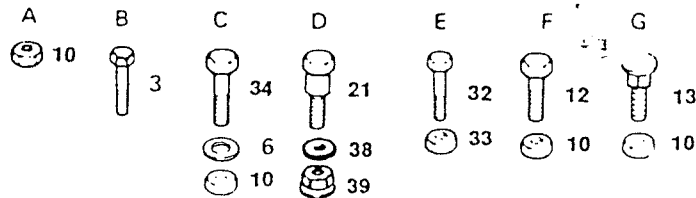

7

Handwritten note: 1

REPAIR PARTS

YARD TRACTOR

DRIVE GROUP

REPAIR PARTS

YARD TRACTOR

KEY NO.	PART NO.	DESCRIPTION
1	532109070	Keeper, Belt
2	532108236	Bracket, Switch
3	817021008	Screw, Tap. Hex Hd. 10 - 24 x 1/2
4	532105730	Keeper, Belt, Engine
5	532125907	V-Belt, Drive
6	819131312	Washer 13/32 x 13/16 x 12 Ga.
7	532105864	Bracket, Suspension
8	532106444	Bracket, Bellcrank
9	532108451	Rod Assembly, Clutch Primary
10	873680600	Nut, Crownlock 3/8 - 16
11	532109728	Bellcrank Assembly
12	874760612	Bolt, Hex 3/8 - 16 x 3/4
13	872140606	Bolt, Rd.Hd.Sq Neck 3/8-16 x 3/4
14	819171516	Washer 17/32 x 15/16 x 16 Ga.
15	532121599	Arm Assembly, Suspension, L.H.
16	532009135	Retainer, Spring
17	532123674	Idler, Flat
18	873220800	Nut, Hex 1/2-13
19	532106308	Trunnion, Lift Lower
20	532121598	Arm Assembly, Suspension R.H.
21	532105848	Bolt, Shoulder 3/8 - 16
22	532105731	Pulley, Engine
23	874770728	Bolt, Hex 7/16 - 20 x 1 - 3/4
24	810040700	Washer, Lock
25	874760644	Bolt, Hex 3/8 - 16 x 2 - 3/4
26	532004470	Spacer
27	532106190	Clamp
28	532123770	Strap, Locater
29	532123662	Keeper, Belt, L.H.
30	532123663	Keeper, Belt, R.H.
31	532004921	Spring, Retainer
32	874760512	Bolt, Hex 5/16 - 18 x 3/4
33	873680500	Nut, Lock 5/16 - 18
34	874760616	Bolt, Hex 3/8 - 16 x 1
35	876020412	Pin, Cotter 1/8 x 3/4
36	819131410	Washer, 13/32 x 7/8 x 10 Ga.
37	532124898	Clip, Insulated
38	532110739	Washer, Spring
39	873980600	Nut, Flange Lock 3/8
40	532124915	Spacer
41	532121218	Keeper, Belt Engine