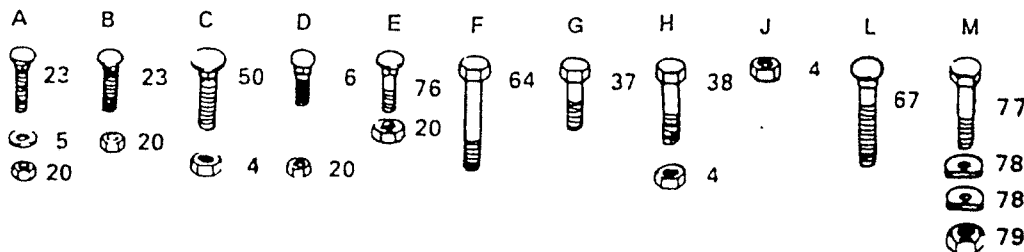

NOTE: All component dimensions given in U.S. inches.
1 inch = 25.4 mm