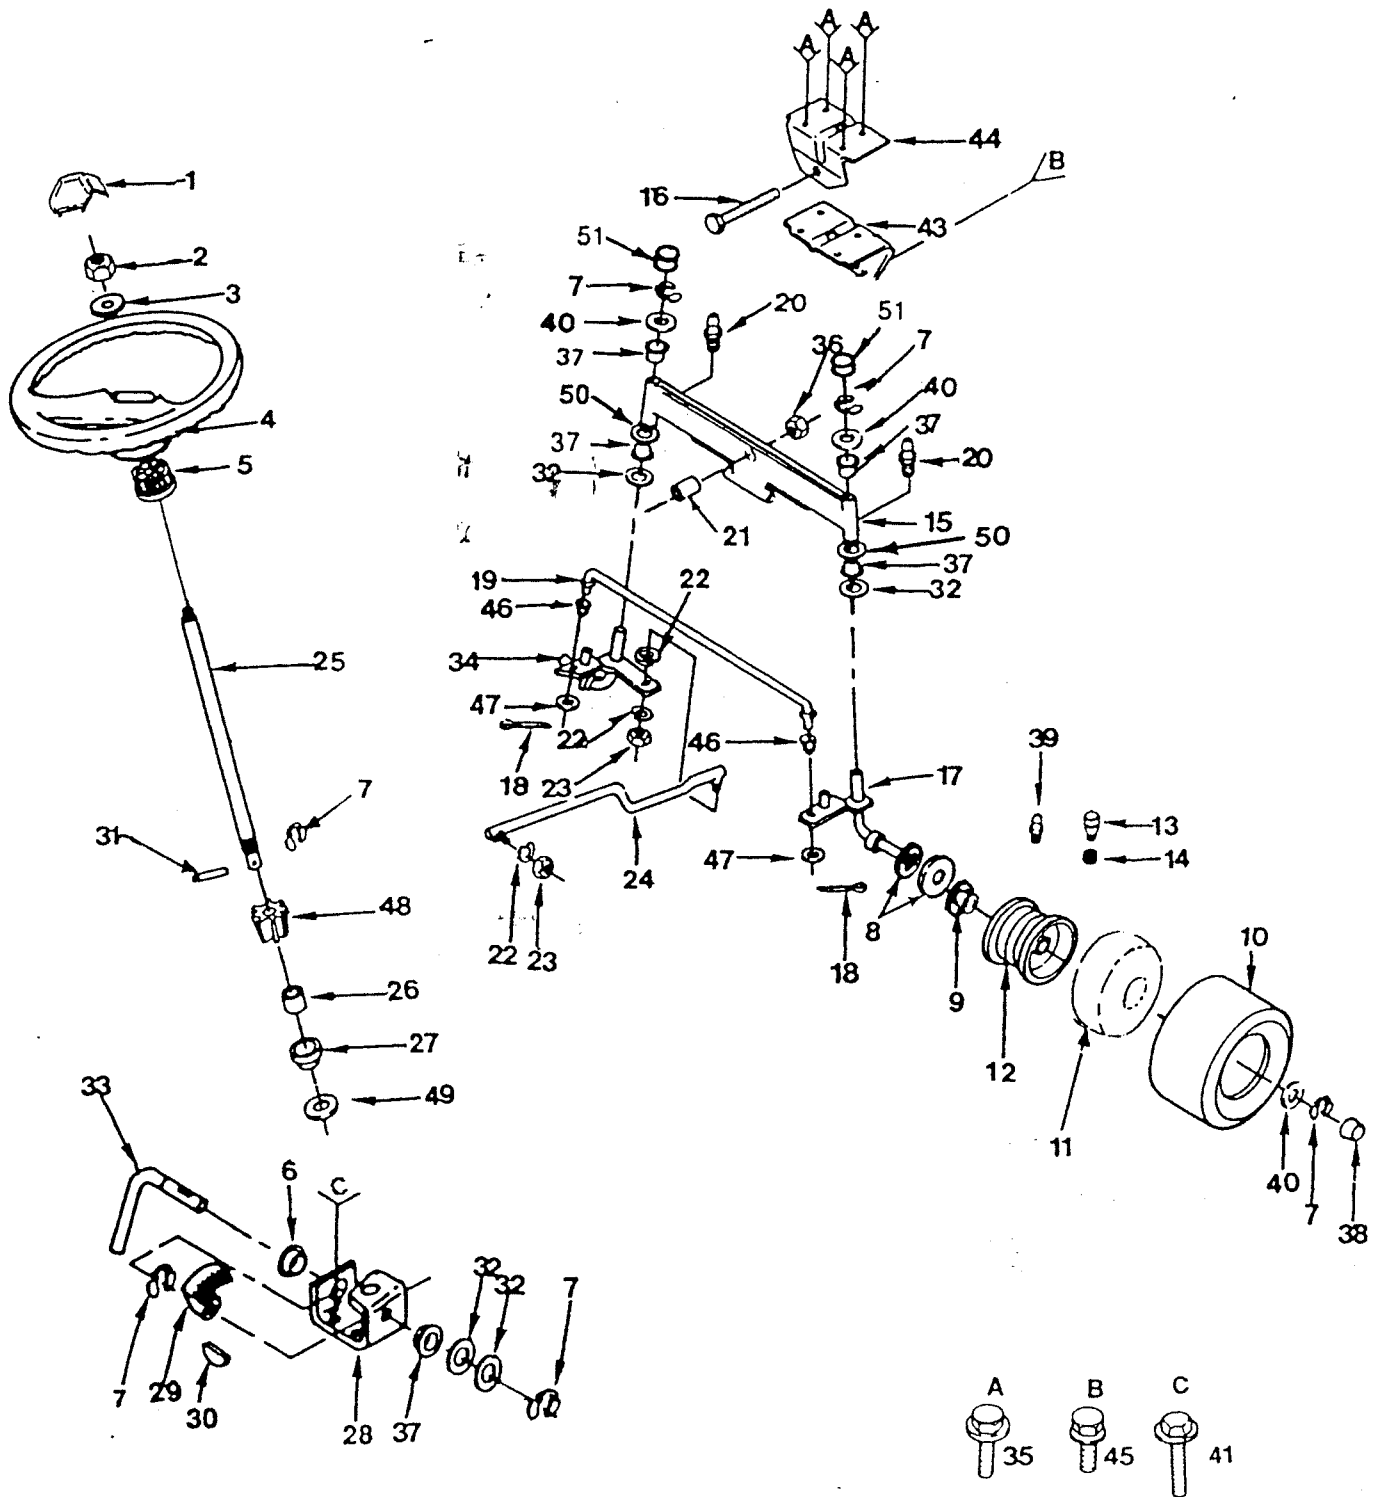

REPAIR PARTS

YARD TRACTOR

STEERING, FRONT AXLE AND WHEELS

REPAIR PARTS

YARD TRACTOR

STEERING, FRONT AXLE AND WHEELS

KEY NO.	PART NO.	DESCRIPTION	KEY NO.	PART NO.	DESCRIPTION
1	532124416	Insert, Steering Wheel	27	532071208	Bushing, Steering Rod
2	873940800	Nut, Hex Jam Toplock 1/2 - 20	28	532109432	Bracket Assembly, Steering
3	532100712	Washer 17/32 x 2 - 1/4 x .160	29	532108684	Gear, Sector
4	532124415	Steering Wheel	30	532106126	Woodruff Key 3/16 x 3/4
5	532110711	Adapter, Steering Wheel	31	532002882	Drive Pin 3/16 x 1
6	532109816	Nyliner, Snap-in	32	532124931	Bearing Thrust
7	812000029	Klipring	33	532108683	Rod, Steering
8	532121749	Washer 25/32 x 1 - 1/4 x 16 Ga.	34	532105656	Spindle Assembly, L.H.
9	532009040	Bearings, Wheel, Front	35	532122819	Screw, Hex Washer Hd. Thread Forming Type TT 3/8 - 16 x 3/4
10	532106222	Tire, 15 x 6.00 - 6 (Tubeless)	36	873901000	Nut, Flange 5/8 - 11
11	532059904	Tube, Tire (not furnished with Tractor)	37	532003366	Bearing
12	532124801	Rim Assembly - 6" Front (Inc. 2 each Key No. 9)	38	532104757	Cap, Hub
13	532065139	Stem, Valve	39	532000278	Grease Fitting
14	532059192	Cap, Valve	40	532121748	Washer 25/32 x 1 - 5/8 x 16 Ga.
15	532108075	Axle Assembly, Front	41	817490612	Screw, Hex Washer Thrdl 3/8 - 16 x 3/4
16	874761060	Bolt, Hex 5/8-11 x 3-3/4	43	532105664	Support, Saddle, Front
17	532105654	Spindle Assembly, R.H.	44	532105663	Support, Saddle, Rear
18	876020412	Pin, Cotter 1/8 x 3/4	45	817490508	Screw, Hex Washer Thd. Rolling 5/16-18x1/2
19	532105715	Tie Rod	46	532120754	Bushing
20	532124836	Fitting, Grease	47	819131416	Washer 13/32 x 7/8 x 16 Ga.
21	532110438	Spacer Bearing, Front Axle	48	532108685	Gear, Pinion
22	810040600	Lockwasher 3/8	49	532101930	Washer, Hardened
23	873610600	Nut, Hex 3/8 - 24	50	819272016	Washer 27/32 x 1 - 1/4 x 16 Ga.
24	532105727	Drag Link	51	532121232	Spindle Cap
25	532109556	Shaft, Steering			
26	532074580	Spacer			

NOTE: All component dimensions given in U.S. inches.
1 inch = 25.4 mm