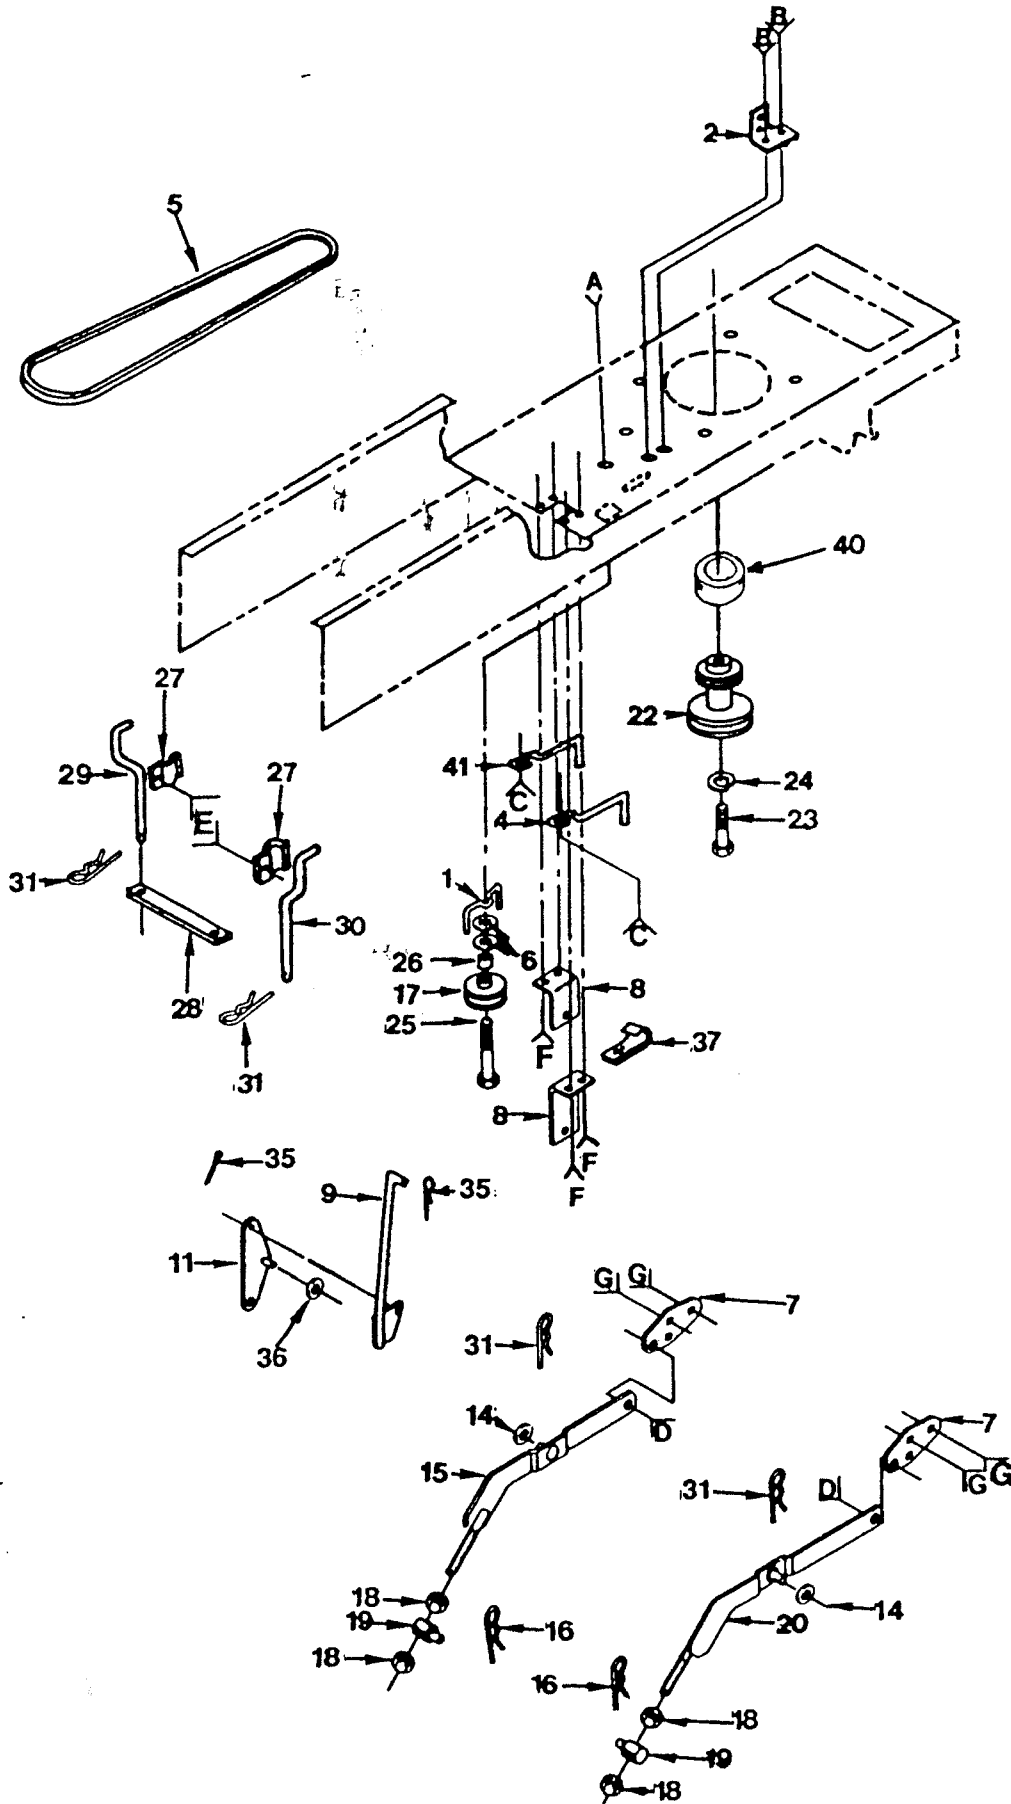

REPAIR PARTS

YARD TRACTOR

DRIVE GROUP

REPAIR PARTS

YARD TRACTOR

KEY NO.	PART NO.	DESCRIPTION
1	532109070	Keeper, Belt
2	532108236	Bracket, Switch
3	817021008	Screw, Tap. Hex Hd. 10 - 24 x 1/2
4	532105730	Keeper, Belt, Engine
5	532125907	V-Belt, Drive
6	819131312	Washer 13/32 x 13/16 x 12 Ga.
7	532105864	Bracket, Suspension
8	532106444	Bracket, Bellcrank
9	532108451	Rod Assembly, Clutch Primary
10	873680600	Nut, Crownlock 3/8 - 16
11	532109728	Bellcrank Assembly
12	874760612	Bolt, Hex 3/8 - 16 x 3/4
13	872140606	Bolt, Rd.Hd.Sq Neck 3/8-16 x 3/4
14	819171516	Washer 17/32 x 15/16 x 16 Ga.
15	532121599	Arm Assembly, Suspension, L.H.
16	532009135	Retainer, Spring
17	532123674	Idler, Flat
18	873220800	Nut, Hex 1/2-13
19	532106308	Trunnion, Lift Lower
20	532121598	Arm Assembly, Suspension R.H.
21	532105848	Bolt, Shoulder 3/8 - 16
22	532105731	Pulley, Engine
23	874770728	Bolt, Hex 7/16 - 20 x 1 - 3/4
24	810040700	Washer, Lock
25	874760644	Bolt, Hex 3/8 - 16 x 2 - 3/4
26	532004470	Spacer
27	532106190	Clamp
28	532123770	Strap, Locater
29	532123662	Keeper, Belt, L.H.
30	532123663	Keeper, Belt, R.H.
31	532004921	Spring, Retainer
32	874760512	Bolt, Hex 5/16 - 18 x 3/4
33	873680500	Nut, Lock 5/16 - 18
34	874760616	Bolt, Hex 3/8 - 16 x 1
35	876020412	Pin, Cotter 1/8 x 3/4
36	819131410	Washer, 13/32 x 7/8 x 10 Ga.
37	532124898	Clip, Insulated
38	532110739	Washer, Spring
39	873980600	Nut, Flange Lock 3/8
40	532124915	Spacer
41	532121218	Keeper, Belt Engine