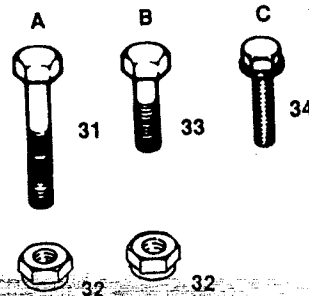

NOTE: All component dimensions given in U.S. inches.
1 inch = 25.4 mm