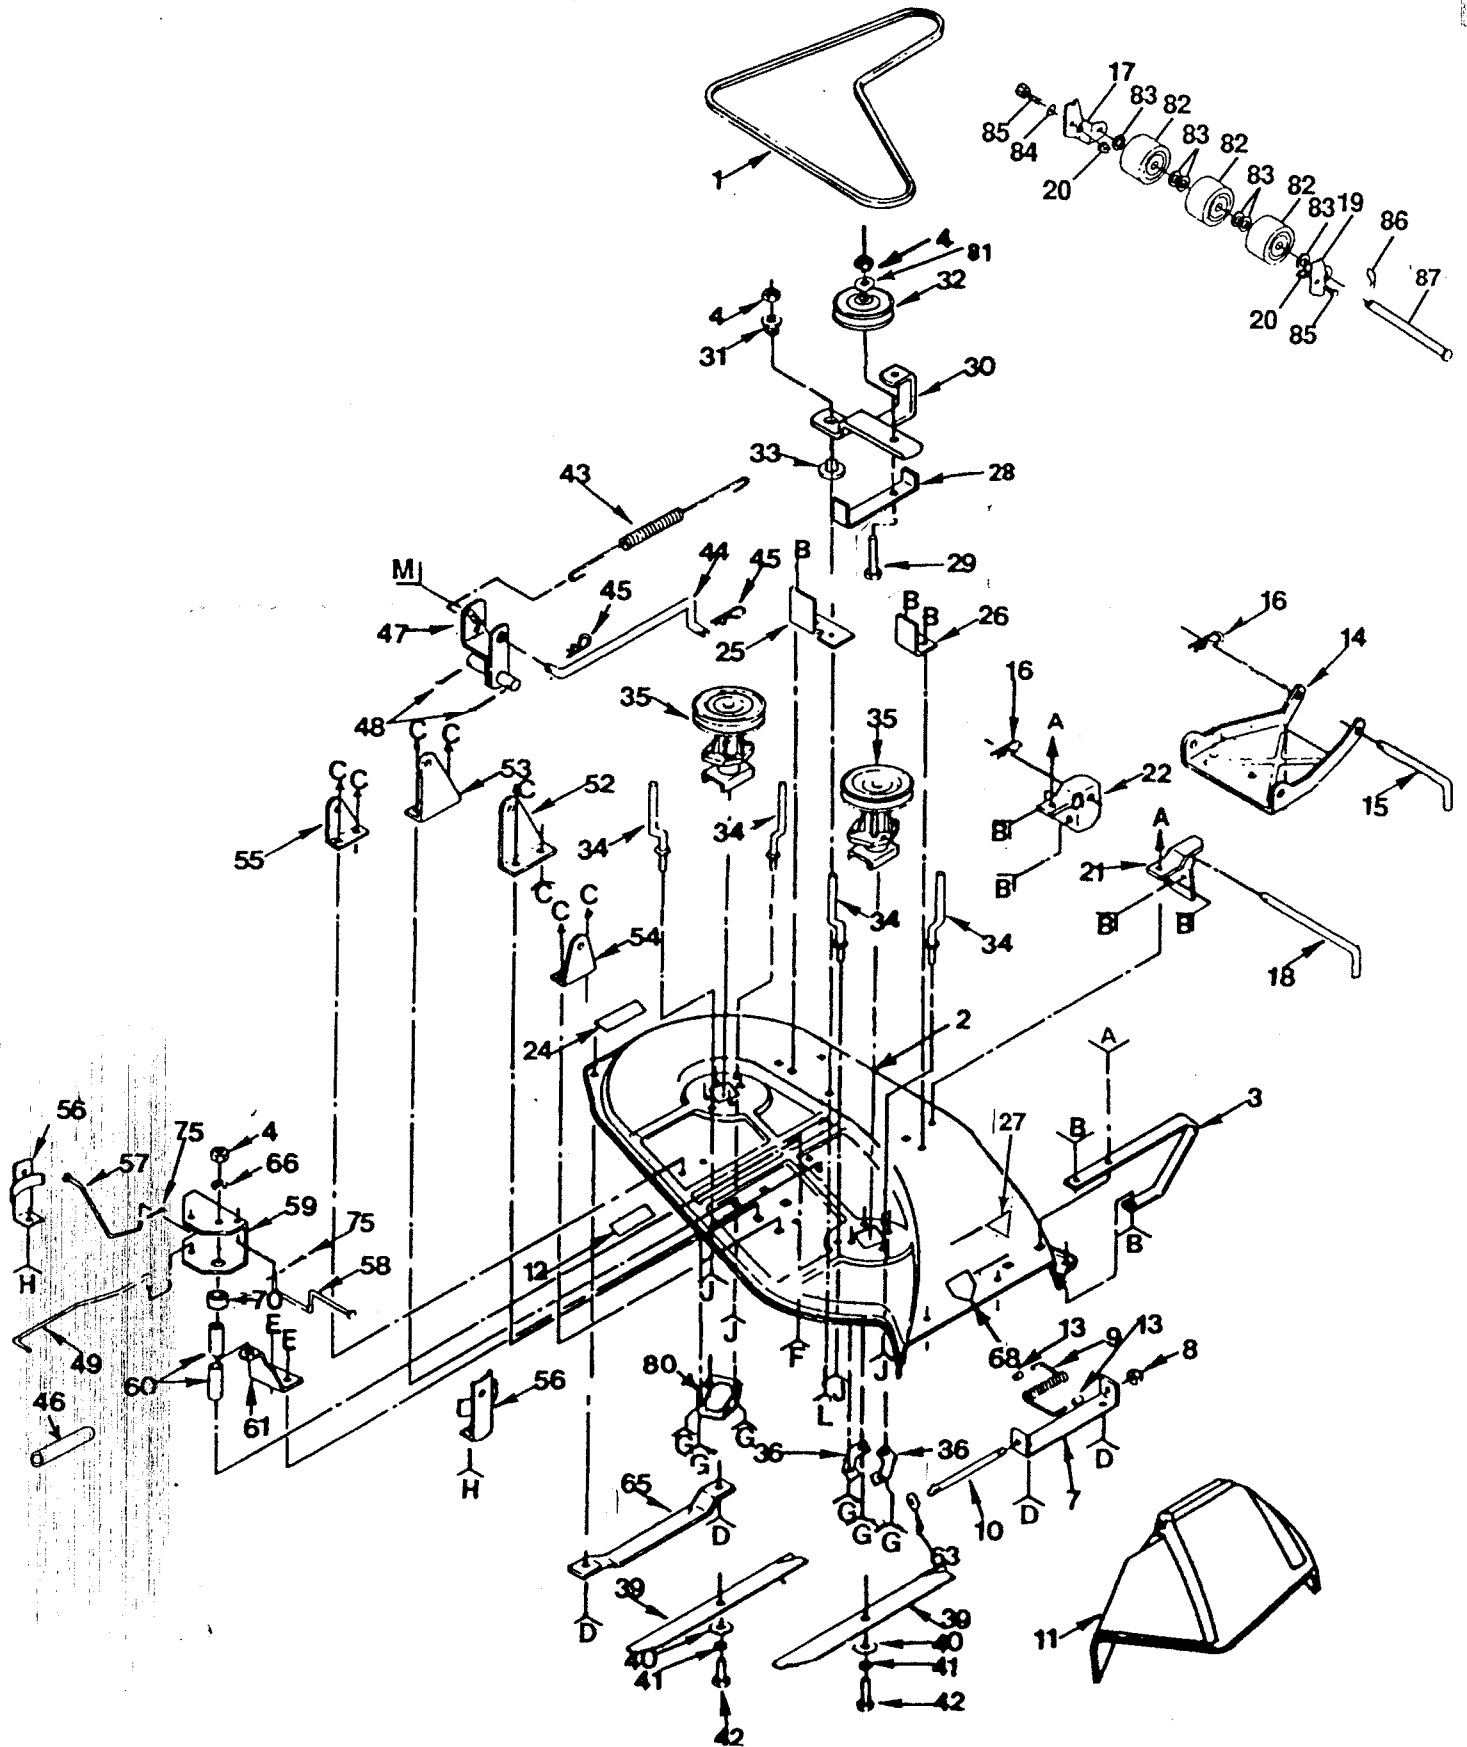

REPAIR PARTS

YARD TRACTOR

MOWER

REPAIR PARTS

YARD TRACTOR

MOWER

KEY NO.	PART NO.	DESCRIPTION	KEY NO.	PART NO.	DESCRIPTION
1	532106085	V-Belt	43	532108250	Spring, Ext.
2	532121259	Housing	44	532108235	Rod, Clutch, Mower
3	532008417	Runner R.H.	45	532004921	Spring, Retainer
4	873680600	Nut, Lock 3/8 - 16	46	532124915	Spacer
5	819111216	Washer 11/32 x 3/4 x 16 Ga.	47	532124066	Rock Shaft Assembly
6	872140505	Bolt, Carr., 5/16-18 x 5/8	48	876020616	Pin, Cotter 3/16 x 1
7	532105896	Bracket, Deflector	49	532108247	Rod, Brake, Primary
8	532110452	Push Nut	50	872140606	Bolt, Carriage 3/8 - 16 x 3/4
9	532106734	Spring, Deflector	52	532108243	Bracket, Pivot R .H .
10	532106735	Rod, Hinge	53	532108241	Bracket, Pivot L.H.
11	532106736	Deflector, Shield	54	532105857	Bracket, Susp., Rear R.H.
12	532105814	Decal, V-Belt Mower Drive	55	532108673	Bracket, Susp., Rear L.H.
13	532105304	Cap	56	532106578	Brake Assembly
14	532105662	Link, Parallel	57	532106463	Rod, Brake, Secondary L.H.
15	532105744	Pin, Hinge, Front	58	532108249	Rod, Brake, Secondary R.H.
16	532004921	Spring, Retainer	59	532106456	Bracket, Brake, Pivot
17	532190646	Bracket, Nose Roller L.H.	60	532100672	Spacer, Brake
18	532109835	Pin, Hinge, Rear	61	532100673	Bracket, Support
19	532109647	Bracket, Nose Roller R.H.	63	819111016	Washer 11/32 x 5/8 x 16 Ga.
20	873680500	Nut, Lock 5/16 - 18	64	874760688	Bolt 3/8 - 16 x 5 - 1/2
21	532109598	Bracket, Lift R.H.	65	532125074	Runner L.H.
22	532109597	Bracket, Lift L.H .	66	819131614	Washer 13/32 x 1 x 14 Ga.
23	872140506	Bolt, Carriage 5/16 - 18 x 3/4	67	872140610	Bolt, Carriage 3/8 - 16 x 1 - 1/4
24	532109820	Decal, Instruction, Caution	68	532121349	Decal, Warning
25	532109503	Support, Arm	70	532122314	Spacer
26	532109504	Stop, Deck, Front	75	876020308	Pin, Cotter 3/32 x 1/2
27	-----	Decal, Safety Standard -Not Serviced	76	872110506	Bolt, Carriage 5/16 - 18 x 3/4
28	532126756	Guide, Belt	77	874760412	Bolt Hex 1/4 x 20 x 3/4
29	874760632	Bolt 3/8 - 16 x 2	78	532109893	Washer, Special
30	532123553	Arm, Idler Assembly	79	873680400	Nut, Lock 1/4 - 20
31	532106902	Spacer	80	532110445	Plate, Support L.H
32	532121316	Pulley, Idler	81	819131316	Washer, 13/32 x 13/16 x 16 Ga.
33	532106513	Washer, Wear 1/16	82	532109729	Roller.Nose.
34	532102669	Keeper, Belt	83	819151610	Washer 15/32 x 1 x 10
35	532121687	Mandrel, Assembly	84	819161616	Washer 1/2 x 1 x 16 ga.
36	532100668	Plate, Support, Mandrel	85	874760512	Bolt, hex 5/16-18 x 3/4
37	817490614	Screw, Hex Washer Hd. 3/8 - 16 x 7/8	86	876020412	Pin, Cotter 1/8 x 3/4
38	817490620	Screw, Hex Washer Hd. 3/8 - 16 x 1-1/4	87	532109776	Pin, Pivot.
39	532121263	Blade		532109820	Decal.Deflector Caution
40	819132012	Washer 13/32 x 1 - 1/4 x 12 Ga.		532123928	Mower Deck, Complete
41	810030600	Washer, Lock 3/8			
42	874610624	Bolt, Hex 3/8 - 24 x 1 - 1/2 Gr. 5			

NOTE: All component dimensions given in U.S. inches.
1 inch = 25.4 mm