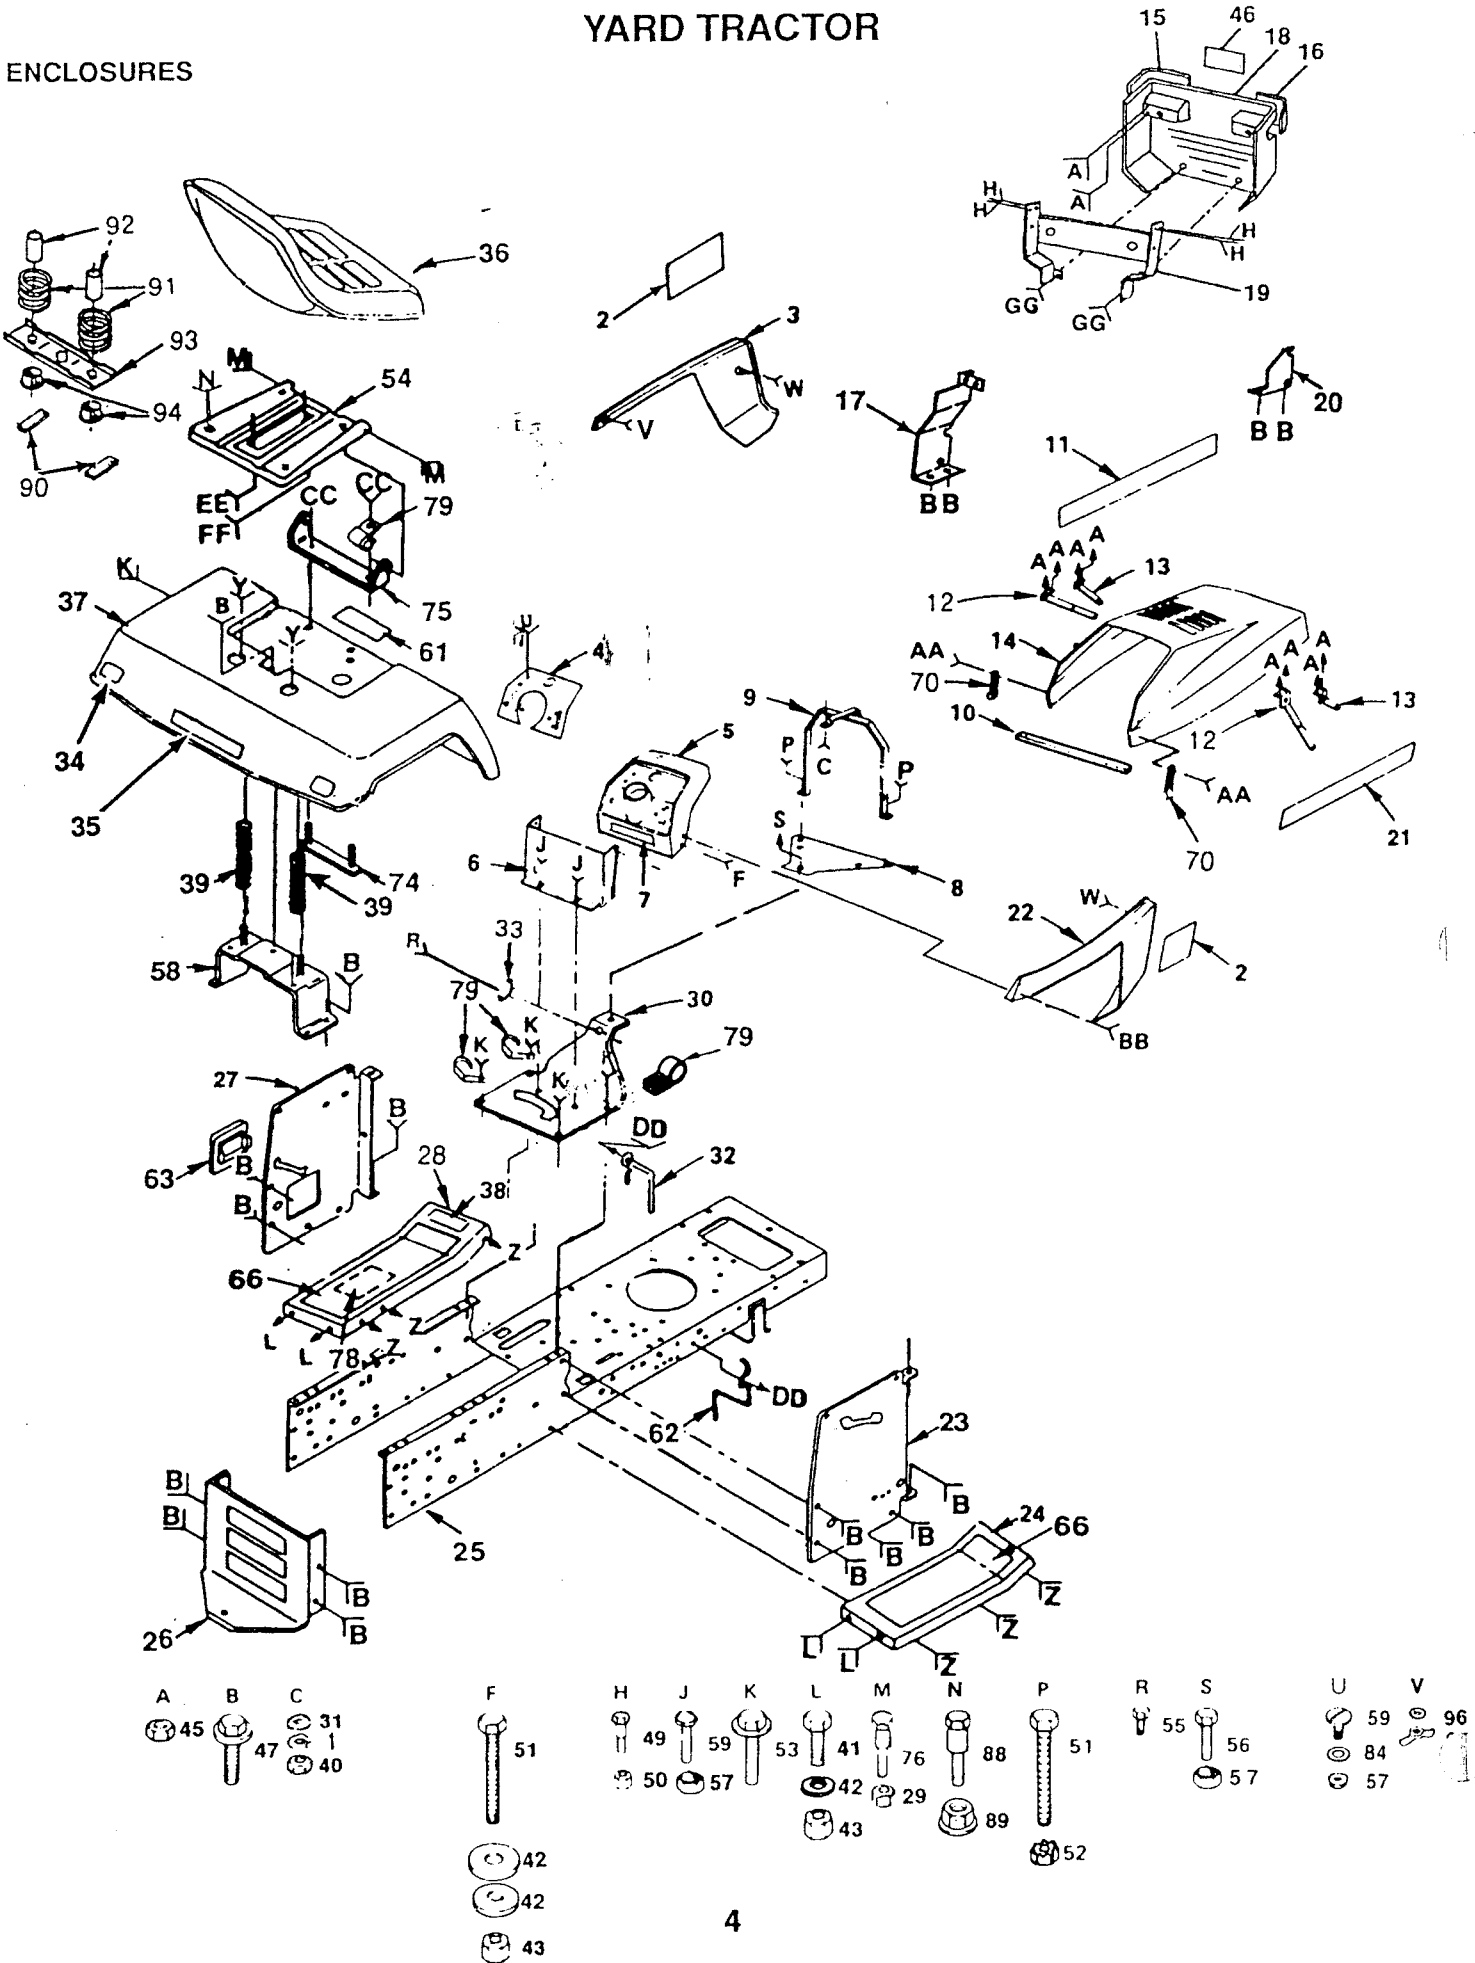

REPAIR PARTS

YARD TRACTOR

ENCLOSURES

REPAIR PARTS

YARD TRACTOR

ENCLOSURES

NOTE: All component dimensions given in U.S. inches.
1 inch = 25.4 mm

KEY NO.	PART NO.	DESCRIPTION	KEY NO.	PART NO.	DESCRIPTION
1	810040400	Washer, Lock 1/4	50	873680400	Nut - Crownlock 1/4 - 20
2	532124482	Decal, Side Panel	51	874760620	Bolt - Hex 3/8 - 16 x 1 - 1/4
3	532124905	Panel, Side L.H.	52	873510600	Nut - Keps 3/8 - 16
4	532124990	Plate, Dashboard	53	817490608	Screw-Hex Washer Hd. Thrd. Forming 3/8 - 16 x 1/2 Type TT
5	532124182	Dashboard	54	532124294	Pan - Seat
6	532104783	Dash, Lower	55	817431008	Screw- Hex Head Self Tapping No. 10-16 x 1/2 Type B
7	532109821	Decal, Instruction	56	874780512	Bolt - Hex 5/16 - 18 x 3/4 Gr. 5
8	532106965	Plate, Support, Battery	57	873510500	Nut - Keps 5/16 - 18
9	532104786	Support Assembly, Dash	58	532105509	Bracket Assembly - Fender
10	532105037	Foam, Strip	59	874180512	Screw - Truss Hd. 5/16 - 18 x 3/4
11	532124480	Decal, Hood L.H.	61	532120822	Decal - Caution
12	532106784	Strap Assembly, Hinge, Rear	62	532121441	Guide - Belt, Lower, Engine, Pulley, R.H.
13	532104618	Strap Assembly, Hinge, Front	63	532121794	Cover - Access
14	532125007	Hood	64	819132012	Washer 13/32 x 1 - 1/4 x 12 Ga.
15	532124250	Lens, L.H.	65	872140606	Bolt - Carriage 3/8 - 16 x 3/4
16	532124251	Lens, R.H.	66	532108256	Pad - Footrest
17	532121610	Bracket Assembly Frame Pivot L.H.	67	874191008	Screw - Cross Recess Pan Hd. Mach. 10 - 24 x 1/2
18	532126689	Grill Assembly	68	810071000	Washer- Lock No. 10
19	532126025	Support, Asm. Grill	69	532125004	Nut - Weld
20	532110852	Bracket Assembly Frame Pivot R.H.	70	532109808	Latch- Hood
21	532124481	Decal, Hood, R.H.	71	874981020	Screw - Machine Cross Recess 10 - 24 x 1 - 1/4
22	532125063	Panel, Side, R.H.	72	532007206	Spacer - Split 10 x 3/4
23	532106976	Panel, Dash, R.H.	73	873731000	Nut - Keps 10 - 24
24	532125036	Footrest, R.H.	74	532105511	Strap Assembly-Fender
25	532121277	Chassis	75	532126656	Bracket - Pivot, Seat
26	532121306	Drawbar	76	532105529	Bolt - Shoulder
27	532109665	Panel-Dash,L.H.	77	819070818	Washer 7/32 x 1/2 x 18 Ga.
28	532124722	Footrest-L.H.	78	532109199	Decal, Ground Drive.
29	873680500	Nut-Crownlock 5/16-18	79	532124996	Clip- Fuel Line
30	832124800	Saddle	80	819131614	Washer 13/32 x 1 x 14 Ga.
31	819091216	Washer 9/32 x 3/4 x 16 Ga.	81	532121144	Shoulder - Bolt 5/16 x 18 UNC
32	532121440	Guide-Bell, Lower, Engine Pulley,L.H.	82	532120068	Knob - 1/2
33	532124720	Bushing-Steering	83	819171912	Washer 17/32 x 13/16 x 12 Ga.
34	532106202	Reflector-Tailight	84	819111116	Washer 11/32x11/16x16 Ga.
35	532124484	Decal-Fender	85	532110356	Cap, Snap
36	532124185	Seat	86	532110357	Washer, Snap, Cap
37	532124979	Fender	88	872170410	Bolt Carriage 1/4 - 20 x 1-1/4
38	532101892	Decal-Clutch/Brake	89	532123976	Nut - Hex Flange 1/4 - 20
39	532124181	Spring,Seat	90	532121251	Foam Strip
40	873220400	Nut-Hex 1/4-20	91	532121250	Spring
41	874760612	Bolt-Hex 3/8-16 x 3/4	92	532121249	Spacer
42	819131312	Washer 13/32 x 13/16 x 12 Ga.	93	532121246	Bracket - Switch Mount
43	873680600	Nut-Crownlock 3/8-16	94	532121248	Snap Bushing
44	874760616	Bolt-Hex 3/8-16 x 1	95	873490400	Wing Nut 1/4 - 20
45	873510400	Nut, Hex, Keps 1/4 - 20	96	811030400	Washer, Lock 1/4 Ext/Int Tooth
46	532124483	Decal, Grill, Husky	97	874760440	Bolt, 1/4 - 20 x 2 1/2
47	817490612	Screw-Hex Washer Hd. Thrd. Rolling 3/8 - 16 3/4 Type TT	98	532121235	Spacer
48	532001260	Spacer			
49	532123481	Bolt - Shoulder 1/4 - 20