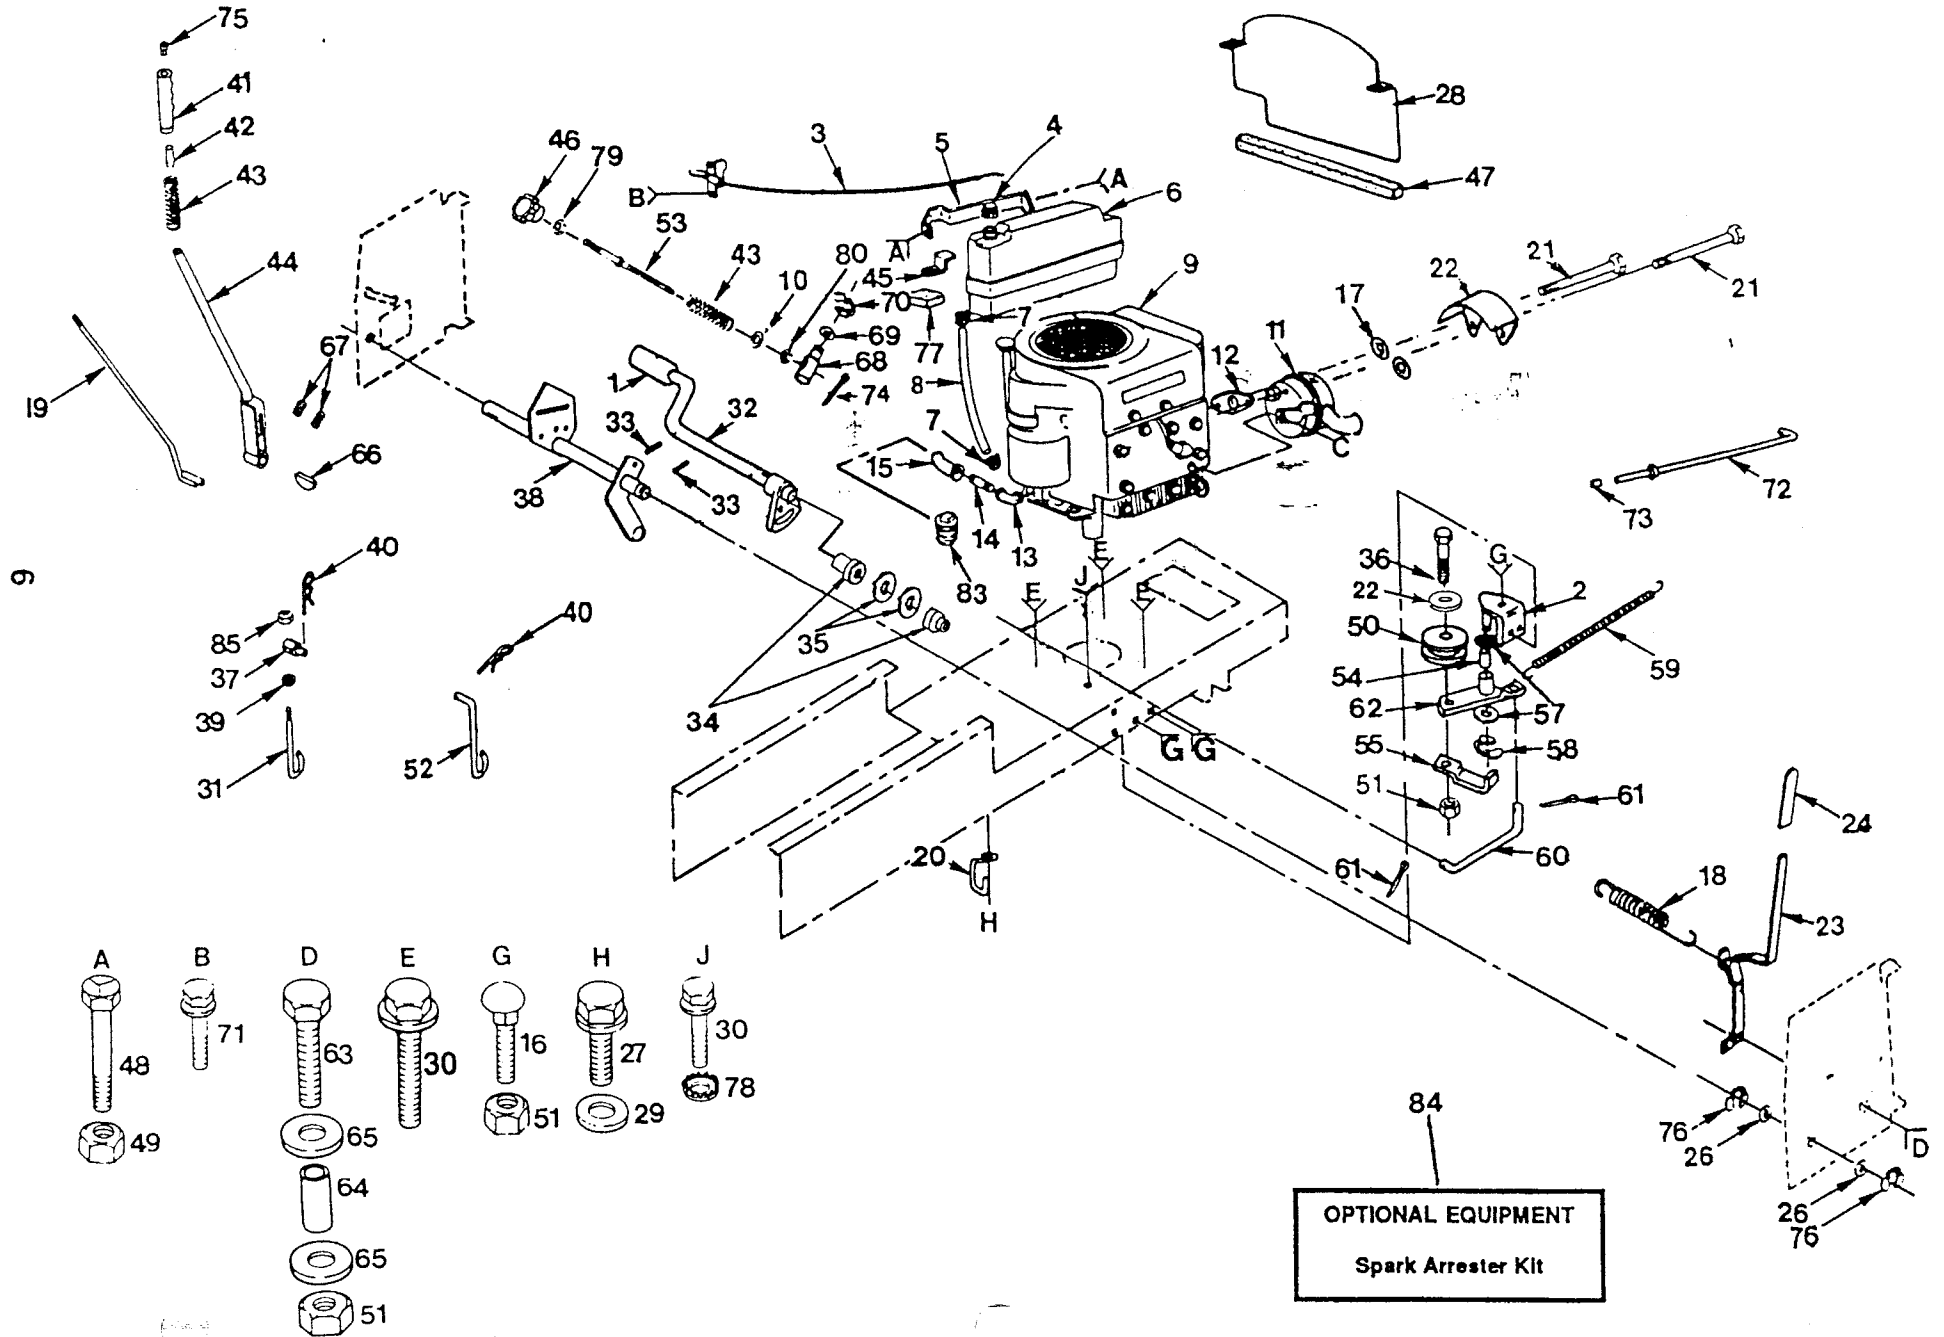

REPAIR PARTS

YARD TRACTOR

POWER AND MECHANICAL CONTROLS GROUP

REPAIR PARTS

YARD TRACTOR

POWER AND MECHANICAL CONTROLS GROUP

KEY NO.	PART NO.	DESCRIPTION	KEY NO.	PART NO.	DESCRIPTION
1	532124872	Pedal Cover	41	532109413	Grip, Handle
2	532123102	Bracket Assembly, Clutch	42	532122364	Plunger, Lever, Hand
3	532121275	Control, Throttle	43	532124874	Spring
4	532124912	Fuel Cap	44	532121718	Lever Assembly, Hand Kit (Inc. Key No 19)
5	532121281	Support, Tank, Fuel	45	532104799	Brace, Tank
6	532121280	Tank, Fuel	46	532121891	Handle, Adjust Lift
7	532123487	Hose Clamp	47	532104915	Strip, Foam 14.5"
8	863083730	Fuel Line	48	874780512	Bolt, Hex 5/16 - 18 x 3/4 Gr. 5
9	532124136	Engine Briggs & Stratton, Type No. 0412 -01	49	873680500	Locknut 5/16 - 18 Gr. B
10	819131016	Washer 13/32 x 5/8 x 16 Ga.	50	532123766	Pulley, Idler
11	532121304	Muffler	51	873680600	Nut, Crownlock 3/8 - 16
12	532125593	Gasket, Exhaust	52	532110029	Link, Lift
13	813310300	45° Street Elbow 3/8 NPT	53	532110729	Rod, Adjust, Lift
14	813280328	Std. Pipe Nipple 3/8 - 18 NPT x 3 1/2	54	532105706	Bearing
15	813200300	90° Elbow 3/8 NPT	55	532123205	Retainer, Belt
16	872140606	Bolt, Carriage 3/8 - 16 x 3/4	57	532110812	Washer, Hardened
17	819151616	Washer Lock 15/32 x 11/16 x 16 Ga.	58	812000039	Ring, Klip
18	532102727	Spring, Extension	59	532105709	Spring, Return Clutch
19	532121719	Rod Assembly, Lever	60	532105710	Link, Clutch
20	532121218	Retainer, Belt, Chassis L.H.	61	876020412	Pin, Cotter 1/8 x 3/4
21	532121744	Bolt 5/16 - 18 x 5/8	62	532123789	Arm, Asm. Idler
22	532121742	Shield, Heat, Muffler	63	874760624	Bolt Hex 3/8 - 16 x 1 - 1/2
23	532106983	Handle, Clutch Attachment	64	532108056	Bushing, Handle, Clutch
24	532124917	Grip, Handle	65	819121612	Washer 3/8 x 1 x 12 Ga.
25	819131316	Washer 13/32 x 13/16 x 16 Ga.	66	532124997	Woodruff Key 1/4 x 1
26	819292016	Washer 29/32 x 1 - 1/4 x 16 Ga.	67	823180606	Set Screw, Hex Socket Forged Headless 3/8 - 16 x 3/8
27	817490612	Screw, Hex Washer Thrd. Rolling 3/8 - 1 6 x 3/4	68	532110810	Trunnion, Stop, Depth
28	532126423	Baffle, Vertical	69	819151216	Washer 15/32 x 3/4 x 16 Ga.
29	819131312	Washer 13/32 x 13/16 x 12 Ga.	70	812000037	Klip Ring
30	817490620	Screw, Hex Washer Hd. Thread Rolling 3/8 - 16 x 1 - 1/4 Type TT	71	817720410	Screw Hex Thread Cutting 1/4 - 20 x 5/8
31	532110448	Link, Lift, Adjustable	72	532125637	Rod, Brake, Park
32	532122424	Shaft, Pedal, Foot	73	532071673	Plunger Cap
33	532001572	Roll Pin 3/16 x 1	74	876020308	Cotter Pin 3/32 x 1/2
34	532120183	Bearing, Nylon	75	532124526	Button, Plunger
35	819211616	Washer, 21/32 x 1 x 16 Ga.	76	812000022	E-Ring
36	874760644	Bolt, Fin Hex 3/8 - 16 x 2 - 3/4	77	532006431	Pad, Spacer
37	532110447	Trunnion, Lift	78	811050600	Washer, Lock 3/8 - Ext. Tooth
38	532120174	Shaft, Assembly Lift	79	873350600	Nut, Hex Jam 3/8 - 16
39	873360700	Nut, Hex Jam 7/16 - 20	80	532110807	Nut, Special
40	532124670	Retainer Spring	83	813290300	Oil Drain Plug
			84	532121851	Spark Arrester Kit
			85	873710700	Nut, Jam Crownlock 7/16 - 20

7

Handwritten note: 1