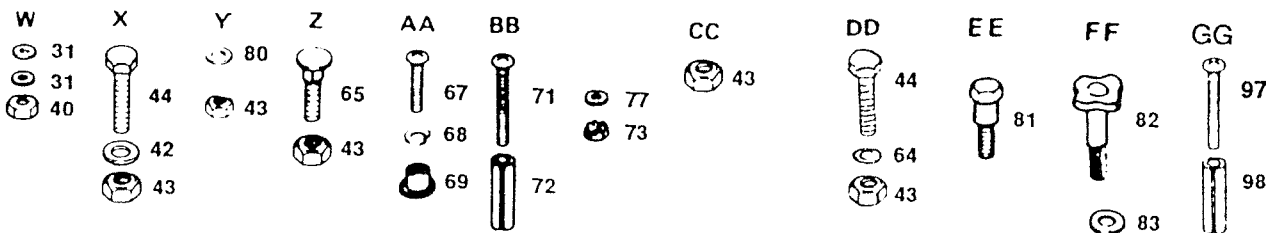

KEY NO.	PART NO.	DESCRIPTION	KEY NO.	PART NO.	DESCRIPTION
1	810040400	Washer, Lock 1/4	50	873680400	Nut - Crownlock 1/4 - 20
2	532124482	Decal, Side Panel	51	874760620	Bolt - Hex 3/8 - 16 x 1 - 1/4
3	532124905	Panel, Side L.H.	52	873510600	Nut - Keps 3/8 - 16
4	532124990	Plate, Dashboard	53	817490608	Screw-Hex Washer Hd. Thrd. Forming 3/8 - 16 x 1/2 Type TT
5	532124182	Dashboard	54	532124294	Pan - Seat
6	532104783	Dash, Lower	55	817431008	Screw- Hex Head Self Tapping No. 10-16 x 1/2 Type B
7	532109821	Decal, Instruction	56	874780512	Bolt - Hex 5/16 - 18 x 3/4 Gr. 5
8	532106965	Plate, Support, Battery	57	873510500	Nut - Keps 5/16 - 18
9	532104786	Support Assembly, Dash	58	532105509	Bracket Assembly - Fender
10	532105037	Foam, Strip	59	874180512	Screw - Truss Hd. 5/16 - 18 x 3/4
11	532124480	Decal, Hood L.H.	61	532120822	Decal - Caution
12	532106784	Strap Assembly, Hinge, Rear	62	532121441	Guide - Belt, Lower, Engine, Pulley, R.H.
13	532104618	Strap Assembly, Hinge, Front	63	532121794	Cover - Access
14	532125007	Hood	64	819132012	Washer 13/32 x 1 - 1/4 x 12 Ga.
15	532124250	Lens, L.H.	65	872140606	Bolt - Carriage 3/8 - 16 x 3/4
16	532124251	Lens, R.H.	66	532108256	Pad - Footrest
17	532121610	Bracket Assembly Frame Pivot L.H.	67	874191008	Screw - Cross Recess Pan Hd. Mach. 10 - 24 x 1/2
18	532126689	Grill Assembly	68	810071000	Washer- Lock No. 10
19	532126025	Support, Asm. Grill	69	532125004	Nut - Weld
20	532110852	Bracket Assembly Frame Pivot R.H.	70	532109808	Latch- Hood
21	532124481	Decal, Hood, R.H.	71	874981020	Screw - Machine Cross Recess 10 - 24 x 1 - 1/4
22	532125063	Panel, Side, R.H.	72	532007206	Spacer - Split 10 x 3/4
23	532106976	Panel, Dash, R.H.	73	873731000	Nut - Keps 10 - 24
24	532125036	Footrest, R.H.	74	532105511	Strap Assembly-Fender
25	532121277	Chassis	75	532126656	Bracket - Pivot, Seat
26	532121306	Drawbar	76	532105529	Bolt - Shoulder
27	532109665	Panel-Dash,L.H.	77	819070818	Washer 7/32 x 1/2 x 18 Ga.
28	532124722	Footrest-L.H.	78	532109199	Decal, Ground Drive.
29	873680500	Nut-Crownlock 5/16-18	79	532124996	Clip- Fuel Line
30	832124800	Saddle	80	819131614	Washer 13/32 x 1 x 14 Ga.
31	819091216	Washer 9/32 x 3/4 x 16 Ga.	81	532121144	Shoulder - Bolt 5/16 x 18 UNC
32	532121440	Guide-Bell, Lower, Engine Pulley,L.H.	82	532120068	Knob - 1/2
33	532124720	Bushing-Steering	83	819171912	Washer 17/32 x 13/16 x 12 Ga.
34	532106202	Reflector-Tailight	84	819111116	Washer 11/32x11/16x16 Ga.
35	532124484	Decal-Fender	85	532110356	Cap, Snap
36	532124185	Seat	86	532110357	Washer, Snap, Cap
37	532124979	Fender	88	872170410	Bolt Carriage 1/4 - 20 x 1-1/4
38	532101892	Decal-Clutch/Brake	89	532123976	Nut - Hex Flange 1/4 - 20
39	532124181	Spring,Seat	90	532121251	Foam Strip
40	873220400	Nut-Hex 1/4-20	91	532121250	Spring
41	874760612	Bolt-Hex 3/8-16 x 3/4	92	532121249	Spacer
42	819131312	Washer 13/32 x 13/16 x 12 Ga.	93	532121246	Bracket - Switch Mount
43	873680600	Nut-Crownlock 3/8-16	94	532121248	Snap Bushing
44	874760616	Bolt-Hex 3/8-16 x 1	95	873490400	Wing Nut 1/4 - 20
45	873510400	Nut, Hex, Keps 1/4 - 20	96	811030400	Washer, Lock 1/4 Ext/Int Tooth
46	532124483	Decal, Grill, Husky	97	874760440	Bolt, 1/4 - 20 x 2 1/2
47	817490612	Screw-Hex Washer Hd. Thrd. Rolling 3/8 - 16 3/4 Type TT	98	532121235	Spacer
48	532001260	Spacer			
49	532123481	Bolt - Shoulder 1/4 - 20