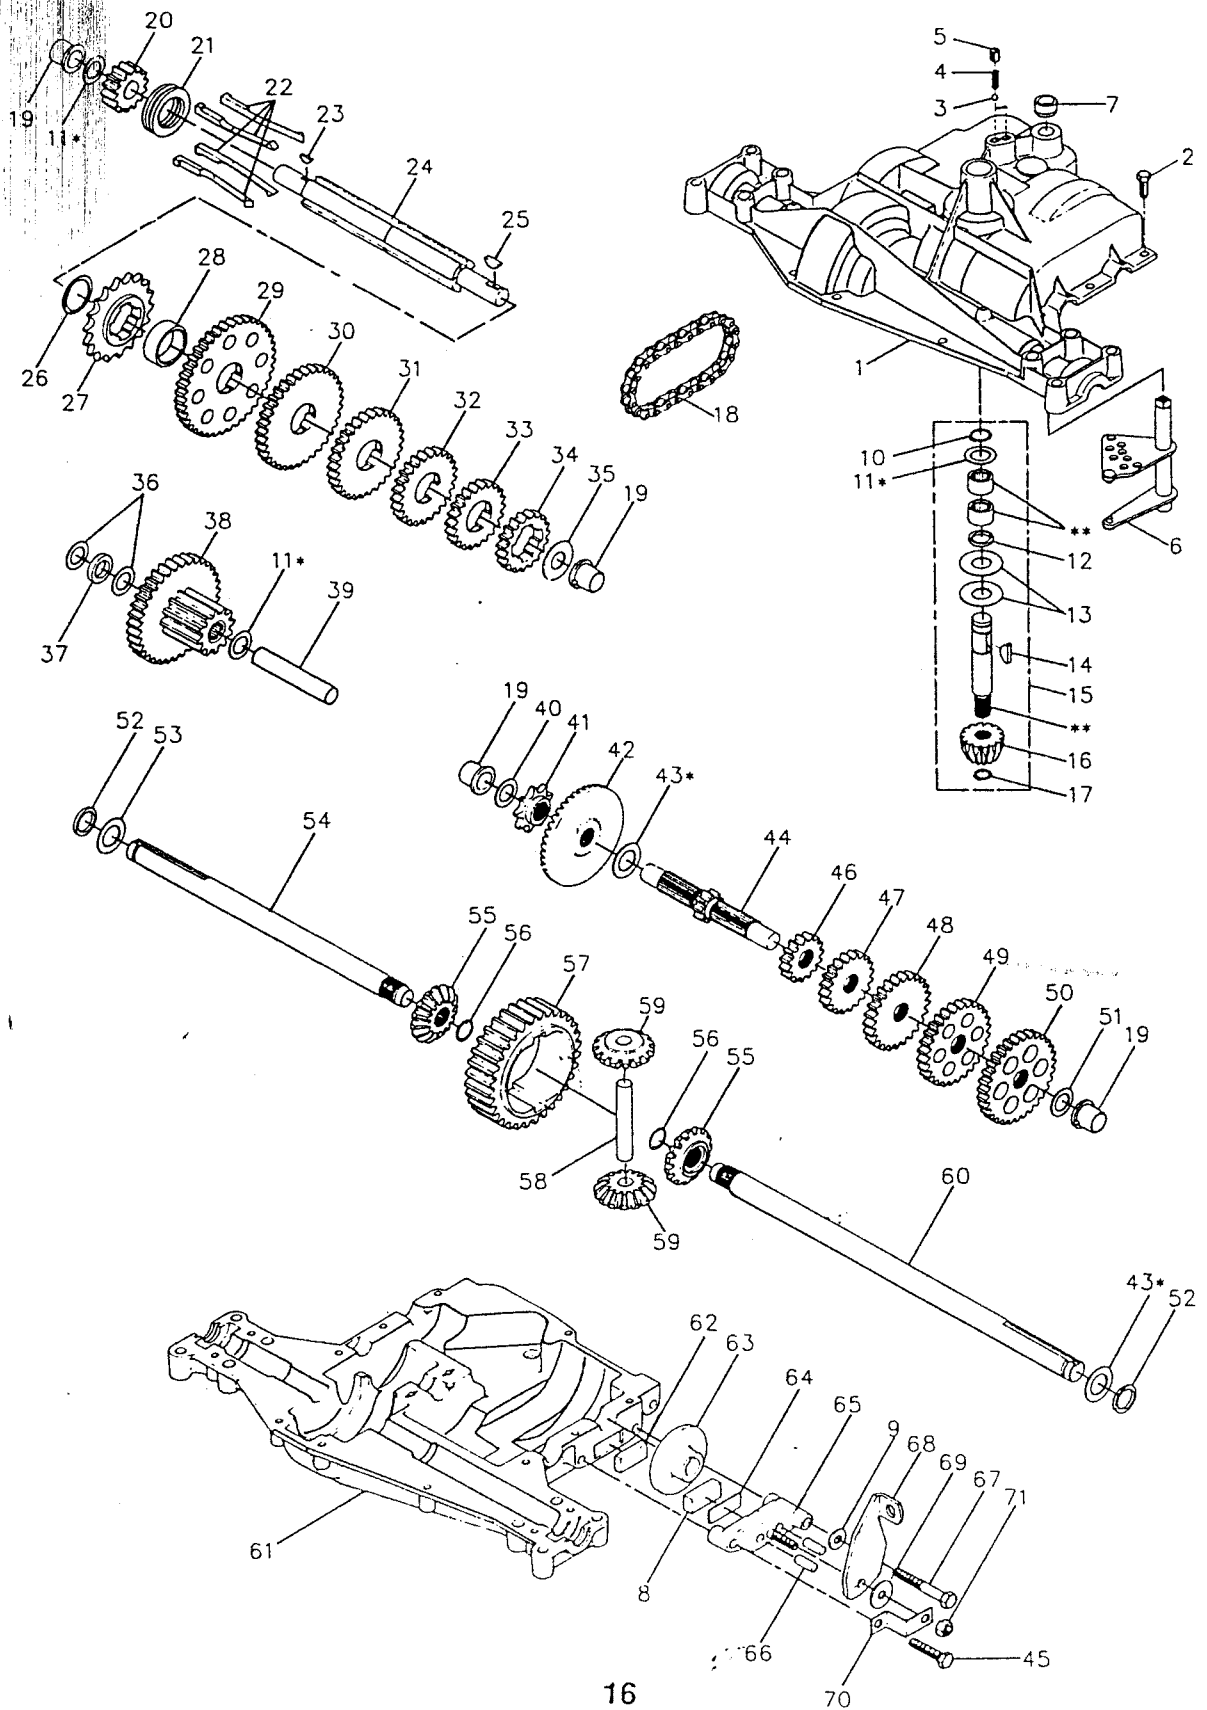

NOTE: All component dimensions given in U.S. inches.
1 inch = 25.4 mm

REPAIR PARTS

YARD TRACTOR

TRANSAXLE AND REAR WHEEL

REPAIR PARTS

YARD TRACTOR

TRANSAXLE AND REAR WHEEL

KEY NO.	PART NO.	DESCRIPTION	KEY NO.	PART NO.	DESCRIPTION
1	532124723	Rim Assembly - 8" Rear	20	819131316	Washer 13/32 x 13/16 x 16 Ga.
2	532106268	Tire 18 x 9.50 - 8" (Tubeless)	21	532121520	Strap, Torque
3	532124926	Tube, Tire (not furnished with Tractor)	22	873350600	Nut, Hex Jam 3/8 - 16
4	532109502	Spacer, Split	23	532109167	Bracket, Transaxle
5	532123583	Key, Square 2.5 x .1845/.1865	24	812000028	Ring, Retainer
6	532124162	6 Speed Heavy Duty Transaxle (see pages 42 and 43 for parts breakdown)	25	532121749	Washer 25/32 x 1 - 1/4 x 16 Ga.
7	810040400	Washer, Lock 1/4	27	532123666	Pulley, Input Transaxle
8	819091210	Washer 9/32 x 3/4 x 10 Ga.	28	532059192	Cap, Valve
9	532121274	Knob, Control	29	532065139	Stem, Valve
10	876020412	Cotter Pin 1/8 x 3/4	30	812000001	E-Ring
11	532106919	Plate, Rod, Shift	31	874760644	Bolt, Hex 3/8 - 16 x 2 - 3/4
12	532124461	Rod, Shifter	32	873680600	Nut, 3/8-16
13	532105700	Spring, Torsion	33	874760612	Bolt, Hex 3/8 - 16 x 3/4
14	819151216	Washer 15/32 x 3/4 x 16 Ga.	34	817490512	Screw Hex Washer Hd. Thd. Form. Type TT 5/16 - 18 UNC x 3/4
15	876020416	Pin, Cotter 1/8 x 1	35	532104757	Cap, Hub, Rear
16	532105701	Washer, Shift Plate	36	532121748	Washer 25/32 x 1 - 5/8 x 16 Ga.
17	871040412	Bolt, Hex 1/4 - 28 x 3/4 Gr. 8	37	532110422	Spring, Brake Return
18	532106888	Spring, Rod, Brake	38	532124996	Clip, Fuel Line
19	532110437	Rod, Brake	39	532000278	Fitting Grease
			40	873800600	Nut, Lock Hex w/Wsh. INS 3/8 - 16 UNC

NOTE: All component dimensions given in U.S. inches.
1 inch = 25.4 mm

REPAIR PARTS

YARD TRACTOR

TRANSAXLE FOOTE DANA - MODEL NUMBER 4360-19

TRANSAXLE

REPAIR PARTS

YARD TRACTOR

TRANSAXLE FOOTE DANA - MODEL NUMBER 4360-19