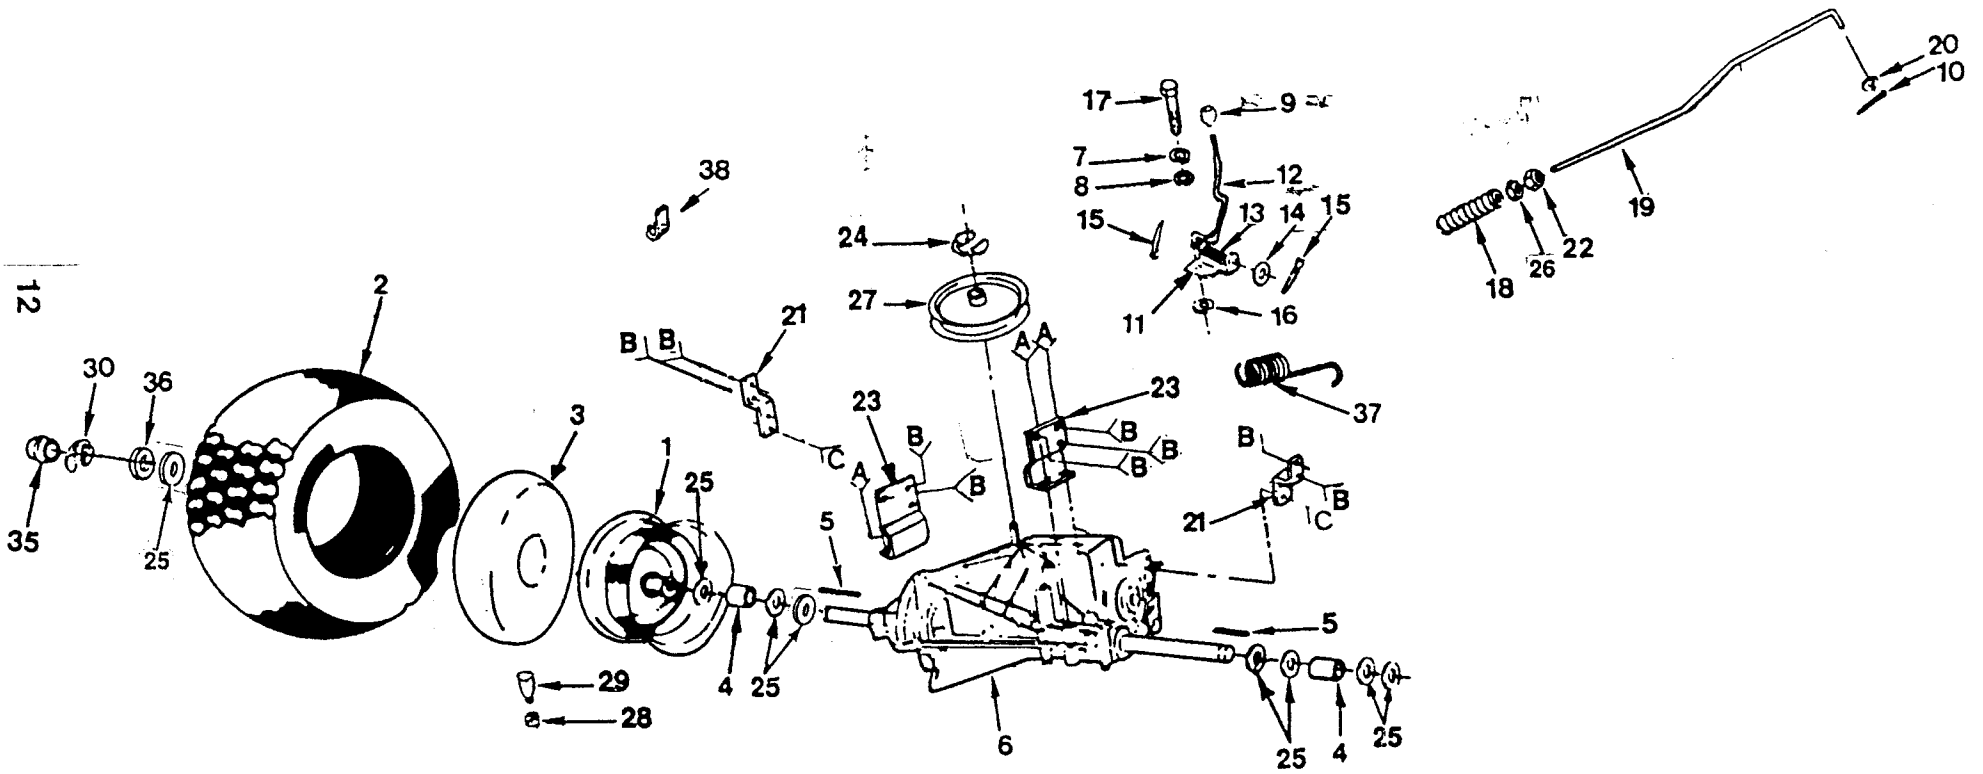

NOTE: All component dimensions given in U.S. inches.
1 inch = 25.4 mm

REPAIR PARTS

YARD TRACTOR

TRANSAXLE AND REAR WHEEL

REPAIR PARTS

YARD TRACTOR

TRANSAXLE AND REAR WHEEL

KEY NO.	PART NO.	DESCRIPTION	KEY NO.	PART NO.	DESCRIPTION
1	532124723	Rim Assembly - 8" Rear	20	819131316	Washer 13/32 x 13/16 x 16 Ga.
2	532106268	Tire 18 x 9.50 - 8" (Tubeless)	21	532121520	Strap, Torque
3	532124926	Tube, Tire (not furnished with Tractor)	22	873350600	Nut, Hex Jam 3/8 - 16
4	532109502	Spacer, Split	23	532109167	Bracket, Transaxle
5	532123583	Key, Square 2.5 x .1845/.1865	24	812000028	Ring, Retainer
6	532124162	6 Speed Heavy Duty Transaxle (see pages 42 and 43 for parts breakdown)	25	532121749	Washer 25/32 x 1 - 1/4 x 16 Ga.
7	810040400	Washer, Lock 1/4	27	532123666	Pulley, Input Transaxle
8	819091210	Washer 9/32 x 3/4 x 10 Ga.	28	532059192	Cap, Valve
9	532121274	Knob, Control	29	532065139	Stem, Valve
10	876020412	Cotter Pin 1/8 x 3/4	30	812000001	E-Ring
11	532106919	Plate, Rod, Shift	31	874760644	Bolt, Hex 3/8 - 16 x 2 - 3/4
12	532124461	Rod, Shifter	32	873680600	Nut, 3/8-16
13	532105700	Spring, Torsion	33	874760612	Bolt, Hex 3/8 - 16 x 3/4
14	819151216	Washer 15/32 x 3/4 x 16 Ga.	34	817490512	Screw Hex Washer Hd. Thd. Form. Type TT 5/16 - 18 UNC x 3/4
15	876020416	Pin, Cotter 1/8 x 1	35	532104757	Cap, Hub, Rear
16	532105701	Washer, Shift Plate	36	532121748	Washer 25/32 x 1 - 5/8 x 16 Ga.
17	871040412	Bolt, Hex 1/4 - 28 x 3/4 Gr. 8	37	532110422	Spring, Brake Return
18	532106888	Spring, Rod, Brake	38	532124996	Clip, Fuel Line
19	532110437	Rod, Brake	39	532000278	Fitting Grease
			40	873800600	Nut, Lock Hex w/Wsh. INS 3/8 - 16 UNC