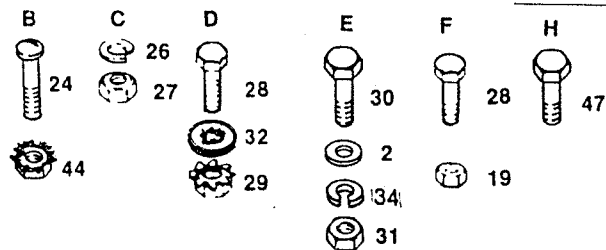

KEY NO.	PART NO.	DESCRIPTION
26	810090400	Lockwasher 1/4
27	873350400	Nut, Hex Jam 1/4 - 20
28	874780408	Bolt, Hex 1/4 - 20 x 1/2 Gr. 5
29	873510400	Nut, Keps, Hex 1/4- 20
30	874760412	Bolt, Hex 1/4 - 20 x 3/4
31	873220400	Nut, Hex 1/4 - 20
32	811050400	Washer, Lock 1/4 - 20 Int. Tooth
33	532108824	Fuse, 30 AMP
34	810040400	Washer, Lock 1/4
35	532124900	Ammeter
36	532124901	Bracket, Ammeter
37	819070818	Washer, 7/32 x 1/2 x 18 Ga.
38	873911000	Nut
39	532102501	Loop, Wire
40	532124995	Clip, Insulated
41	811050600	Washer, Lock Ext. 3/4
42	532104445	Switch, Interlock, Clutch Pedal
44	873951000	Nut, Keps #10-32 UNF
45	532109787	Bezel, Ignition
46	532121305	Switch, Plunger
47	817021008	Screw, Hex Tapping #10-24 x 1/2
48	532121264	Battery Caps Set
49	532121549	Decal, Battery Caution
	532124472	Manual, Operator's - (English)
	532124473	Manual, Owners - (French)
	532101539	Sheet, Inst. Tractor 15° Slope (English)
	532101572	Sheet, Inst. Tractor 15 Slope (French)
	532126890	Manual, Parts (English)

KEY NO.	PART NO.	DESCRIPTION	KEY NO.	PART NO.	DESCRIPTION
1	394805	Motor and Drive Assembly 12V, 4-3/8" Housing Length	15	490324	Cover, Starter (Includes Mounting Screws)
2	94003	Thru Bolt Assembly	16	393474	Stator, Alternator (Dual Circuit)
3	395538	Brush Assembly	17	393456	Diode and Connector Assembly (Dual Circuit)
4	395537	End Cap Assembly Commutator	18	393362	Alternator Harness Assembly (Dual Circuit)
5	390837	Armature Assembly	19	221798	Terminal, Ignition
6	393825	Housing Assembly	20	93381	Screw, Armature Mounting Sem
7	394857	Drive End Cap Assembly	21	398808	Wire, Ground
8	490421	Drive Assembly	22	492341	Armature, Magneto
9	398003	Clutch Assembly	23	491252	Decal, Label Kit
10	490467	Retainer and Pin	24	490525	Gasket Set
11	280104	Gear			
12	94288	Roll Pin			
13	93535	Screw, Sem			
14	93984	Screw, Sem			