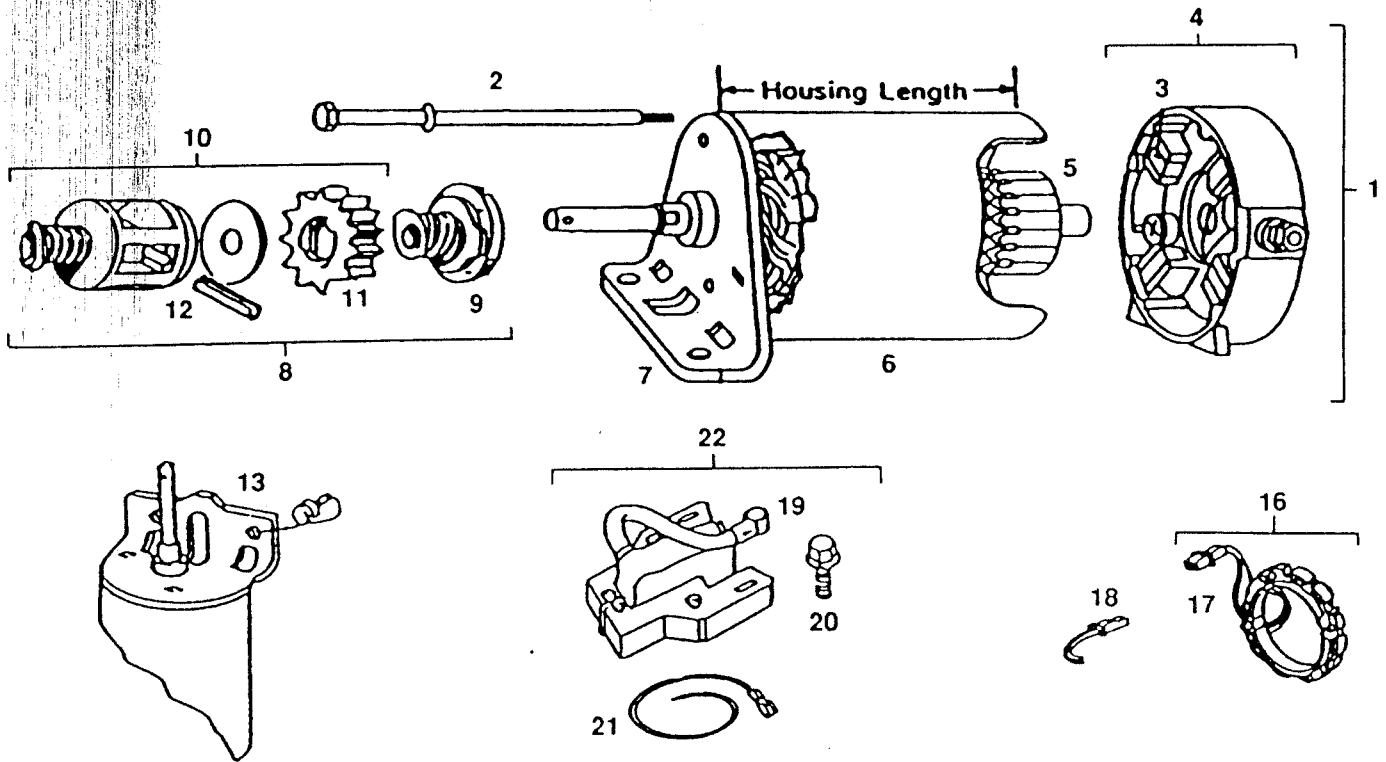

NOTE: All component dimensions given in U.S. inches.
1 inch = 25.4 mm

ALL ENGINE PARTS MUST BE PURCHASED THROUGH AND WARRANTY SERVICE PERFORMED BY YOUR LOCAL BRIGGS & STRATTON DEALER.

REPAIR PARTS

YARD TRACTOR ENGINE BRIGGS & STRATTON – MODEL NUMBER 281707, TYPE NUMBER 0412-01

KEY NO.	PART NO.	DESCRIPTION	KEY NO.	PART NO.	DESCRIPTION
1	394805	Motor and Drive Assembly 12V, 4-3/8" Housing Length	15	490324	Cover, Starter (Includes Mounting Screws)
2	94003	Thru Bolt Assembly	16	393474	Stator, Alternator (Dual Circuit)
3	395538	Brush Assembly	17	393456	Diode and Connector Assembly (Dual Circuit)
4	395537	End Cap Assembly Commutator	18	393362	Alternator Harness Assembly (Dual Circuit)
5	390837	Armature Assembly	19	221798	Terminal, Ignition
6	393825	Housing Assembly	20	93381	Screw, Armature Mounting Sem
7	394857	Drive End Cap Assembly	21	398808	Wire, Ground
8	490421	Drive Assembly	22	492341	Armature, Magneto
9	398003	Clutch Assembly	23	491252	Decal, Label Kit
10	490467	Retainer and Pin	24	490525	Gasket Set
11	280104	Gear			
12	94288	Roll Pin			
13	93535	Screw, Sem			
14	93984	Screw, Sem			