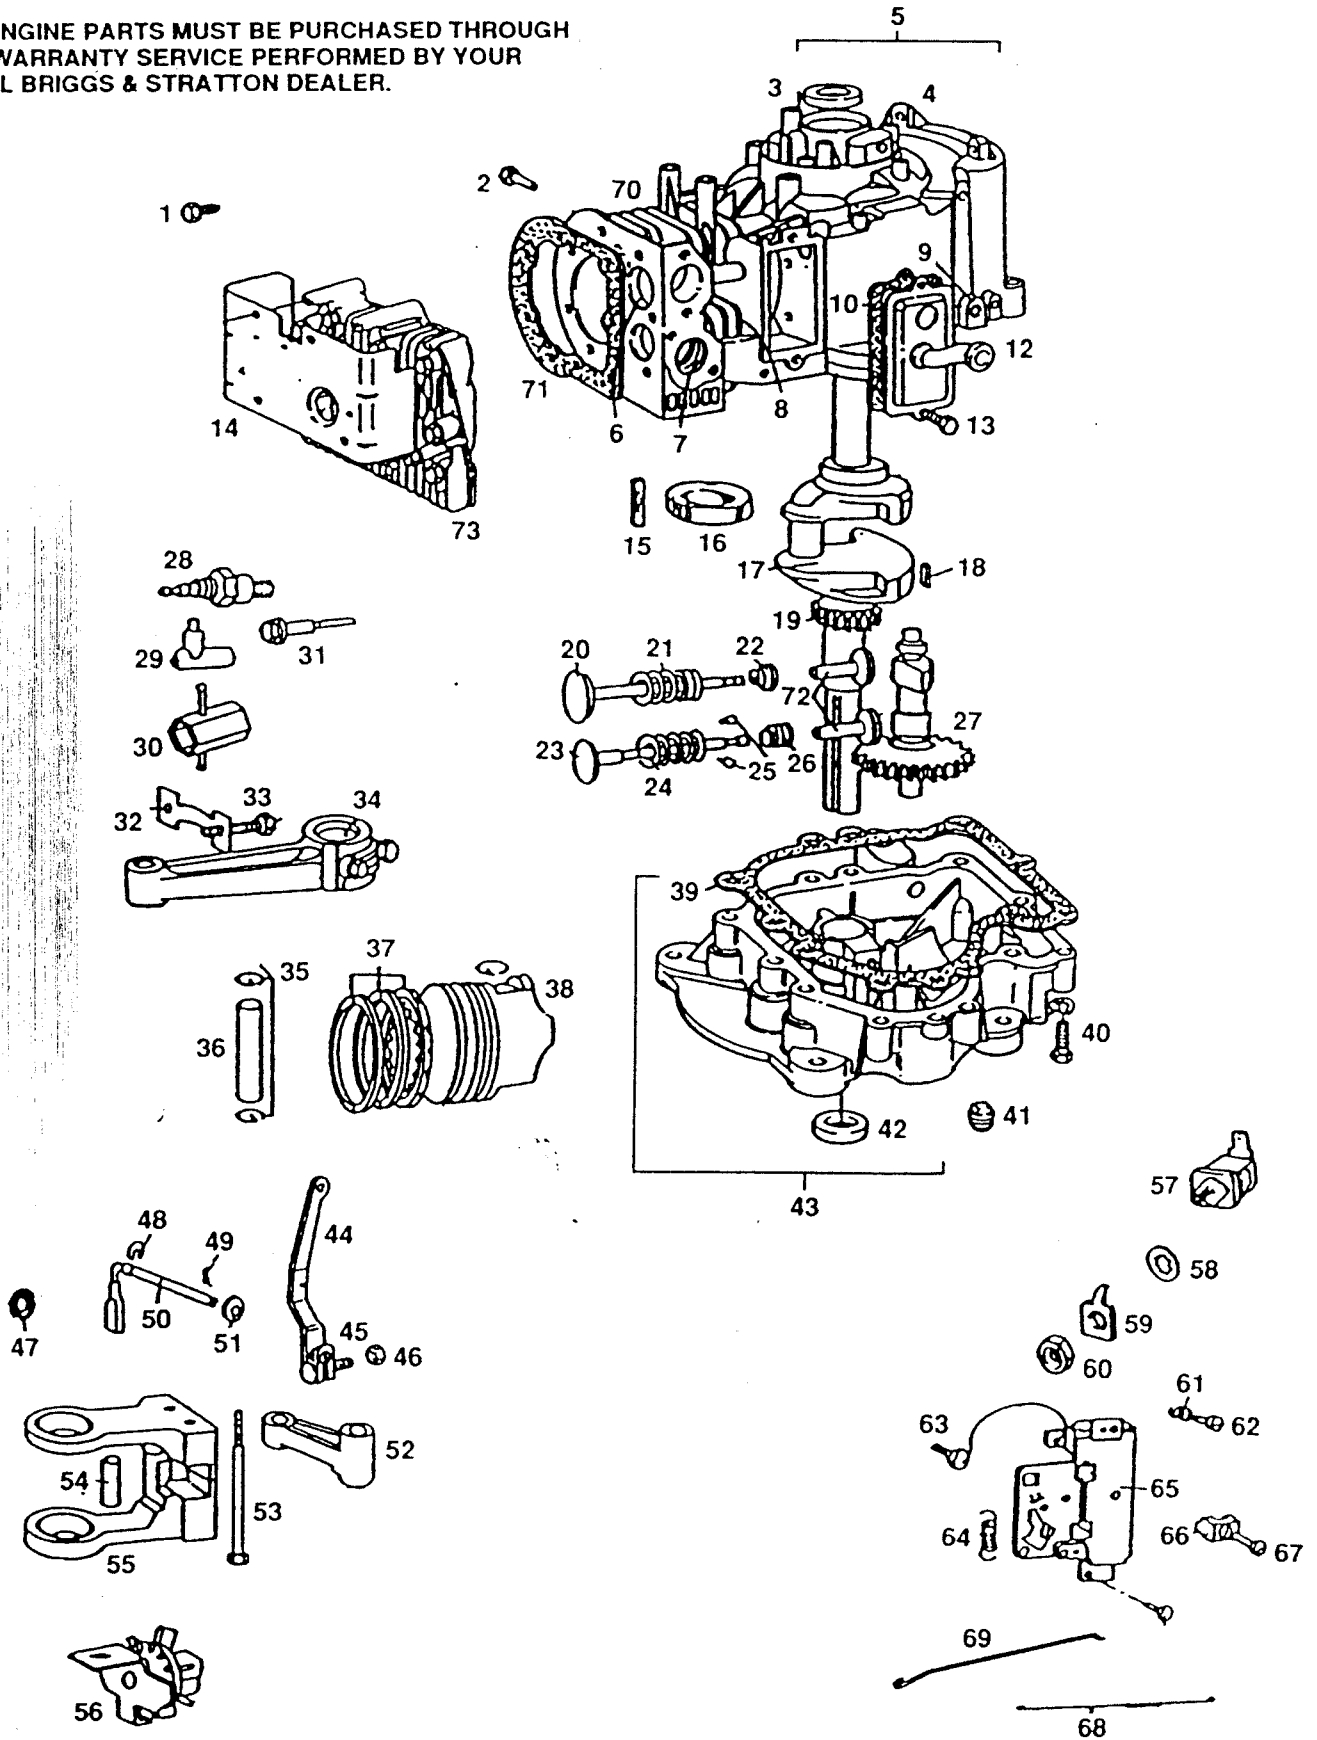

REPAIR PARTS

YARD TRACTOR

ENGINE BRIGGS & STRATTON – MODEL NUMBER 281707, TYPE NUMBER 0412-01

ALL ENGINE PARTS MUST BE PURCHASED THROUGH
AND WARRANTY SERVICE PERFORMED BY YOUR
LOCAL BRIGGS & STRATTON DEALER.

REPAIR PARTS

YARD TRACTOR

ENGINE BRIGGS & STRATTON – MODEL NUMBER 281707, TYPE NUMBER 0412-01

KEY NO.	PART NO.	DESCRIPTION	KEY NO.	PART NO.	DESCRIPTION
1	93158	Screw, Blower Housing Mounting Sem	37	394665	Ring Set, Piston - Standard
2	93163	Screw, Cylinder Shield Mtg. Sem		391781	Ring Set, Piston - .010" O.S.
3	399265	Bearing, Cylinder Note: Requires special tools for installation		391782	Ring Set, Piston - .020" O.S.
4	391086	Seal, Oil		391783	Ring Set, Piston - .030" O.S.
5	490450	Cylinder Assembly	38	394661	Piston Assembly Standard
6	261463	Seat, Intake Valve (Standard)		394662	Piston Assembly - .010 O.S.
7	210940	Seat, Exhaust Valve (Standard)		394663	Piston Assembly - .020" O.S.
8	261961	Guide, Exhaust Valve Note: 231218 Guide - Intake Valve (Brass)		394664	Piston Assembly - .030" O.S.
9	231597	Bushing, Governor Crank (1/4" ID)			Piston Ring Sets
10	27803	Gasket, Valve Cover			Note: For Chrome Ring Set - Standard size - Order No. 392331
11	391406	Breather Assembly	39	271916	Gasket, Crankcase Cover (1/64" thick)
12	280100	Tube, Breather	40	94305	Screw, Base Mounting Sem
13	93394	Screw, Sem	41	91084	Plug, Oil Drain,
14	491490	Cover, Cylinder Head	42	291675	Seal, Oil
15	94160	Pin, Eccentric	43	490452	Base, Engine
16	262243	Eccentric	44	490927	Lever Assembly, Governor (For 1/4" dia. Crank)
17	490466	Crankshaft Note: Order Part Number 94196 for Timing Gear Key	45	92613	Bolt, Governor Lever
18	222698	Key, Flywheel	46	231082	Nut, Hex 10 - 24
19	262135	Gear, Timing	47	491323	Seal, Oil
20	262247	Valve, Intake	48	93307	Retainer, E-Ring
21	65906	Spring, Intake Valve	49	93306	Cotter, Hairpin
22	221596	Retainer, Intake Valve	50	231058	Crank, Governor (1/4" dia.)
23	262246	Valve, Exhaust	51	222450	Washer, Governor Crank (1/4" I.D.)
24	26828	Spring, Exhaust Valve	52	212359	Link, Counterweight
25	93630	Retainer, Exhaust Valve Rotocoil (2)	53	93875	Screw, Counterweight (1)
26	292260	Rotocoil, Exhaust Valve	54	298909	Pin, Counterweight (1)
27	212897	Gear, Cam	55	399891	Counterweight Assembly
28	293918	Plug, Spark (1 1/2" high - 37-42 mm)	56	490815	Oil Slinger, Governor
29	66538	Elbow, Spark Plug	57	398525	Insulator Assembly
30	89838	Wrench, Spark Plug	58	92791	Washer, Lock, Shake-proof
31	93723	Screw, Cylinder Head (3" long)	59	93722	Terminal, Spade
32	222299	Lock, Connecting Rod Screw	60	90576	Nut, Hex 8 - 32
33	92909	Screw, Connecting Rod	61	26157	Spring, Throttle Adjustment
34	490348	Rod Assembly, Connecting Note: For Connecting Rod with .020" undersize Crankpin Bore - Order No. 490469	62	90200	Screw, Machine Fill. Hd. 8 - 32 x 1/2"
35	260924	Lock, Piston Pin	63	93572	Screw, Carburetor
36	299691	Pin Assembly, Piston - Standard	64	260695	Spring, Governor
	391286	Pin Assembly, Piston - .005 O.S.	65	390784	Plate, Governor Control (Choke-A-Matic)
			66	221535	Clamp, Casing
			67	93496	Screw, Sem
			68	260584	Spring, Governor Link
			69	262348	Link, Governor
			70	223715	Shield, Cylinder
			71	271866	Gasket, Cylinder Head
			72	262248	Tappet Valve
			73	491491	Head, Cylinder

NOTE: All component dimensions given in U.S. inches.

1 inch = 25.4 mm

ALL ENGINE PARTS MUST BE PURCHASED THROUGH AND WARRANTY SERVICE PERFORMED BY YOUR LOCAL BRIGGS & STRATTON DEALER.