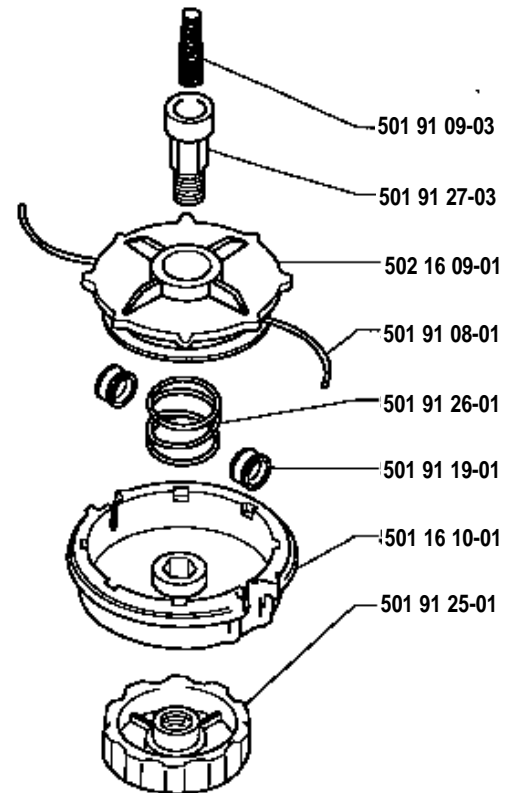

Nylon cords

98 m, 297 feet
Ø 2.4 mm
no. 508 01 51-49

15 m, 45 feet
Ø 2.4 mm
no. 502 04 77-01

80 m, 200 feet
Ø 2.0 mm
no. 952 70 85-12
(for Trimmmy Automatic)

Pre cut for Trimmmy Flex
20 strings
Ø 2.4 mm
no. 502 13 86-01

Nylon cordheads

Trimmmy H

compl 501 912 28-03