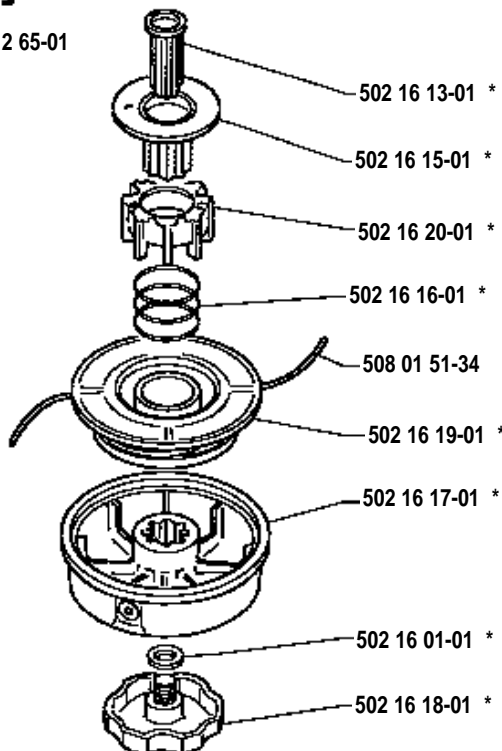

Nylon cordheads

Trimmmy Hit II

* compl 502 12 65-01