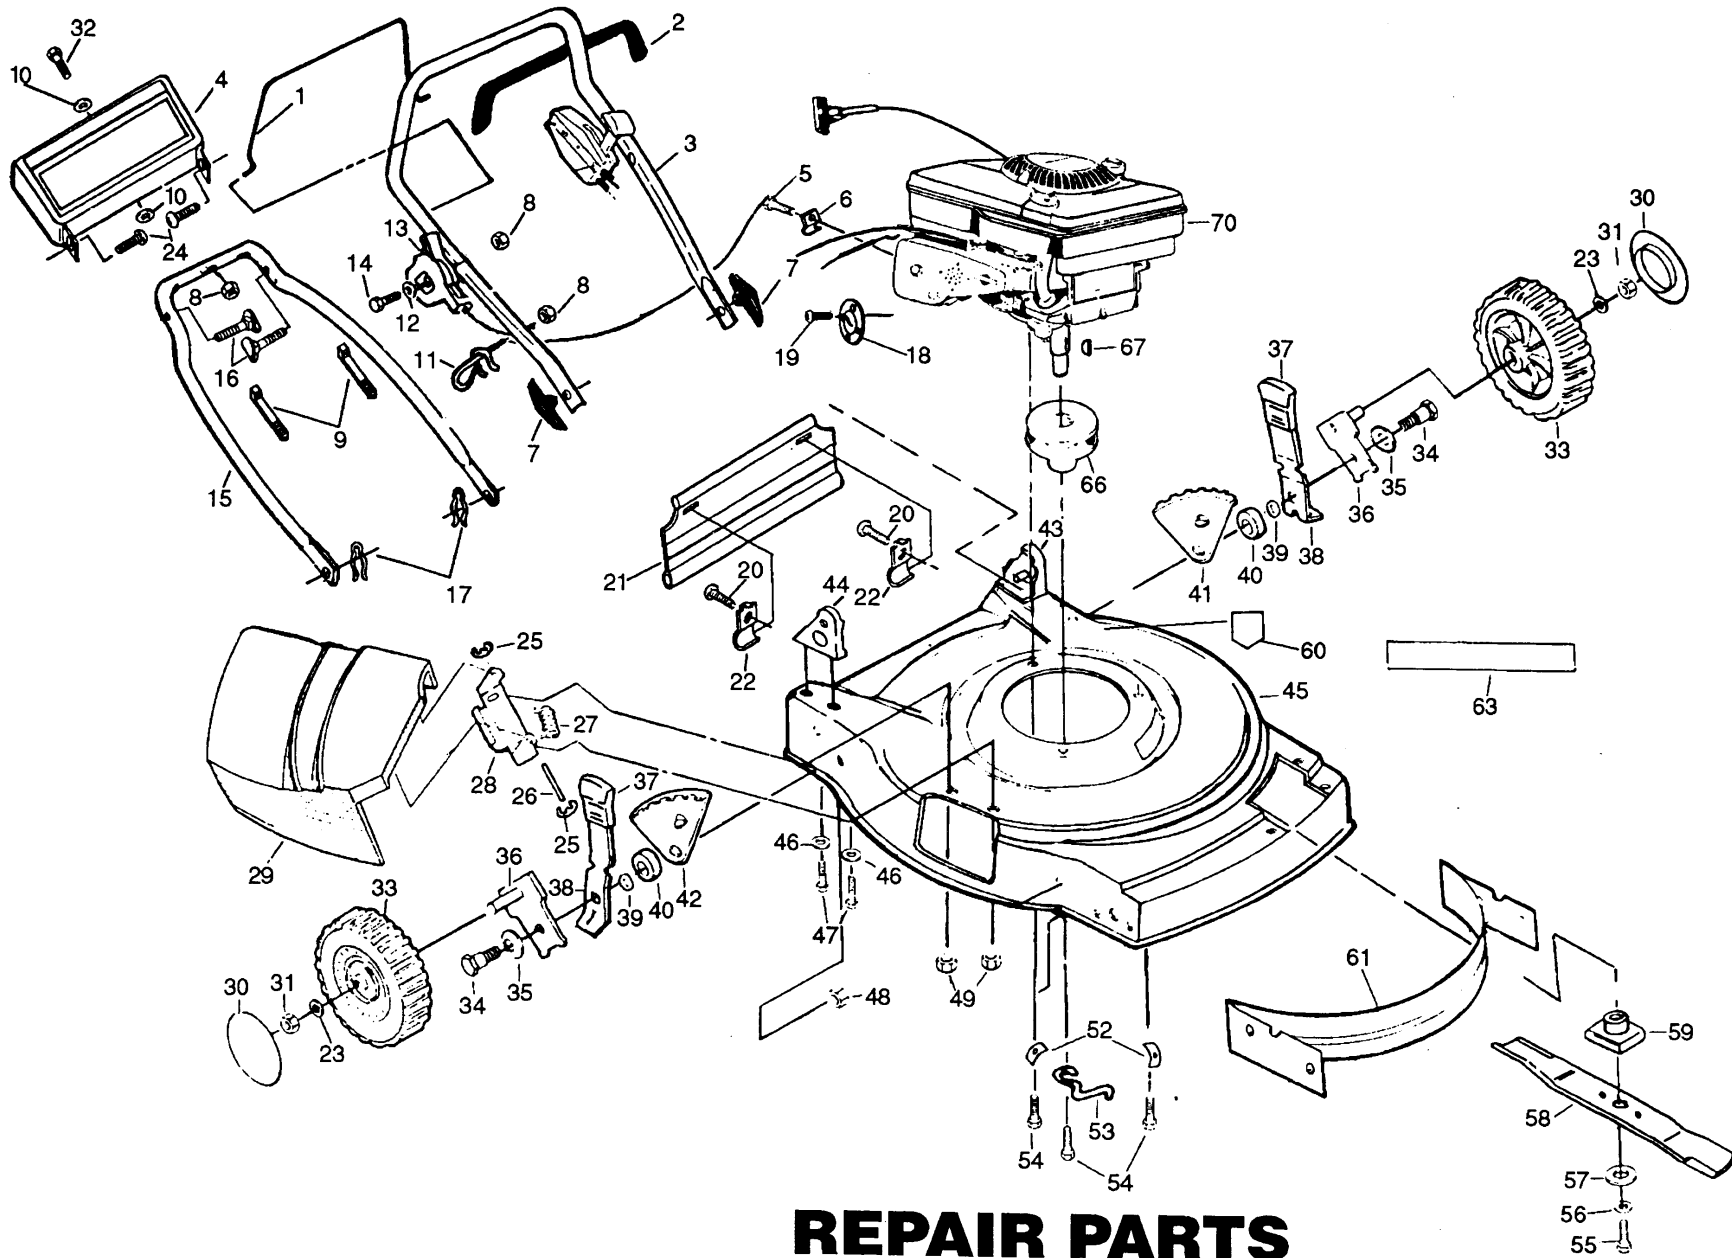

REPAIR PARTS

22" ROTARY LAWN MOWER- -MODEL NO. JET55S PRODUCT NO. 954 00 41-01

REPAIR PARTS

22" ROTARY LAWN MOWER- -MODEL NO. JET55S PRODUCT NO. 954 00 41-01

KEY PART NO. NO.	DESCRIPTION NO.	KEY PART NO.	DESCRIPTION	
	532 85 07-91	36	532125061	Axle Arm Assembly
2	532 85 07-24	37	532077865	Selector Knob
3	532 12 50-71	38	532125259	Selector Spring
4	532 80 05-47	39		Flat Washer 378
5		40	532084920	Spacer
6	532213146	41	532800370	Wheel Adjusting Bracket Left)
7	532063688	42	532800363	Wheel Adjusting Bracket Right)
8		43	532125049	# Handle Bracket Assembly (Left)
9	532066426	44	532125047	# Handle Bracket Assembly (Right)
10	Washer	45	532130876	Lawn Mower Housing
11	532300357	46		Washer
12		47		Self Tapping Screw 5/16 -18x3/4
13	532851464	48	532751592	Locknut 3/8-16
14		49		Locknut 1/4-20
15	532125214	52	532125078	Washer
16	532058714	53	532851000	Belt Snubber
17	532051793	54		Hex Head Thread Rolling Screw 3/8 -16 x 1
18		55	532851084	Hex Head Screw 3/~24x1-318Grade8
19		56		Washer, Lock Helical 3/8
20		57	532851074	Hardened Washer
21	532751084	58	532850973	22 Blade
22	532125207	59	532851514	Blade Adapter
23	532751658	60	532107339	# Danger Decal
24		61	532125056	# Front Baffle
25	532033750	63	532800639	# Warning Decal
26	532087590	66	532084596	Engine Pulley
27	532087589	67	532087677	Hi-Pro Key #HP505
28	532087593	70	*	Engine - Briggs & Stratton
29	532850788			Model No.124702 Type No. 3118-01
30	532850844	- -	532125055	# Rear Baffle (Not Shown)
31				
32				
33	532800333			
34	532084921			
35				

*These Parts must be purchased through an authorised Briggs and Stratton Dealer.