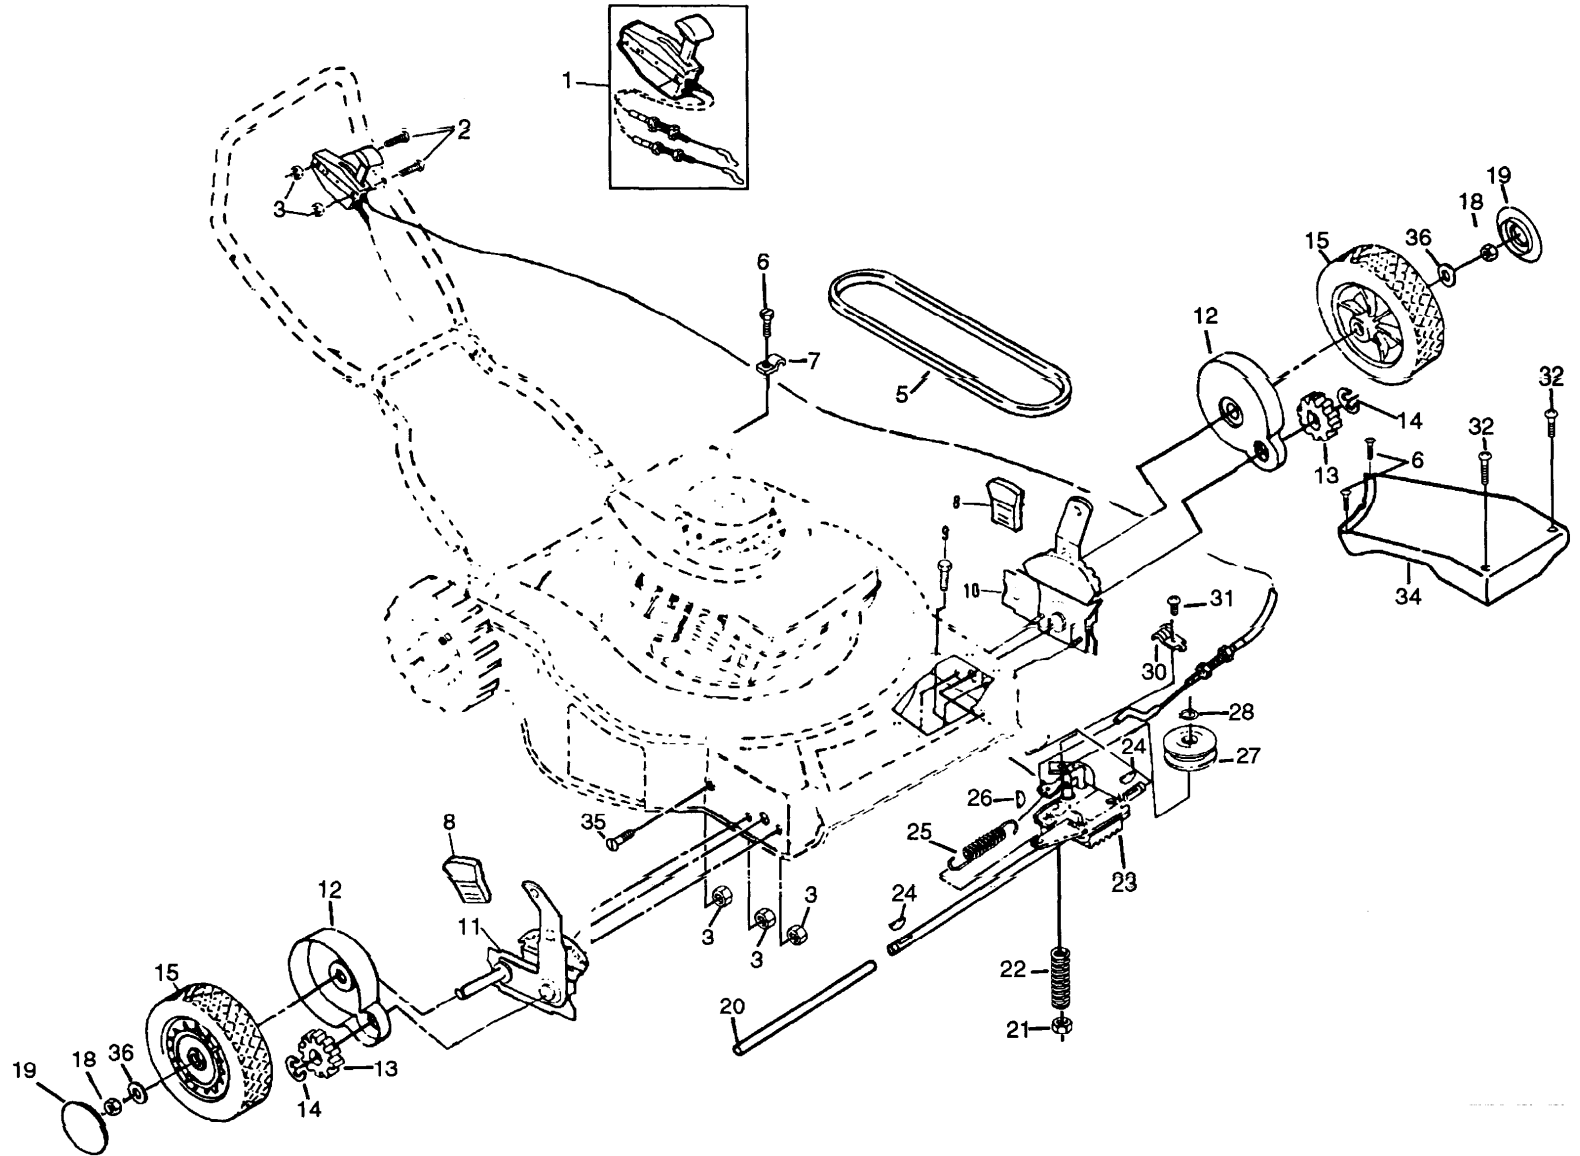

REPAIR PARTS

22" ROTARY LAWN MOWER- -MODEL NO. JET55S PRODUCT NO. 954 00 41-01

REPAIR PARTS

22"ROTARYLAWN MOWER—MODELNO.JET55S PRODUCTNO.9540041-01

KEY PART NO. NO.	DESCRIPTION	KEY PART NO.	DESCRIPTION
2	Dual Head Cable Control Assembly	20	Drive Shaft Cover
3	Pan Head Machine Screw 1/4 -20x2-3/16	21	Locknut
5	Locknut	22	Spring
6	V-Belt	23	Gear Case Assembly
7	Hex Washer Head Screw #10 -24x1/2	24	Woodruff Key #3
8	Clip Guide (Housing)	25	Spring
9	Selector Knob	26	Woodruff Key #213
10	Hex Head Bolt 1/4 -20x2-3/4	27	Drive Pulley
11	Wheel Adjuster Assembly Left)	28	Retaining Ring
12	Wheel Adjuster Assembly Right)	30	Cable Clamp
13	Dust Cover	31	Pan Head Self Tapping Screw #10-24 x 3/8
14	Pinion	32	Drive Cover
15	E-Ring	34	Pan Head Tapping Screw #10 -24x2-3/4
18	Wheel & Tire Assembly 8.00x2.00	35	Screw, Flat H.D. Mach.1/420 x .75
19	Locknut	36	Wave Washer
	Hubcap	--	Drive control Decal
			#

These Parts must be purchased through an authorised Briggs and Stratton Dealer.