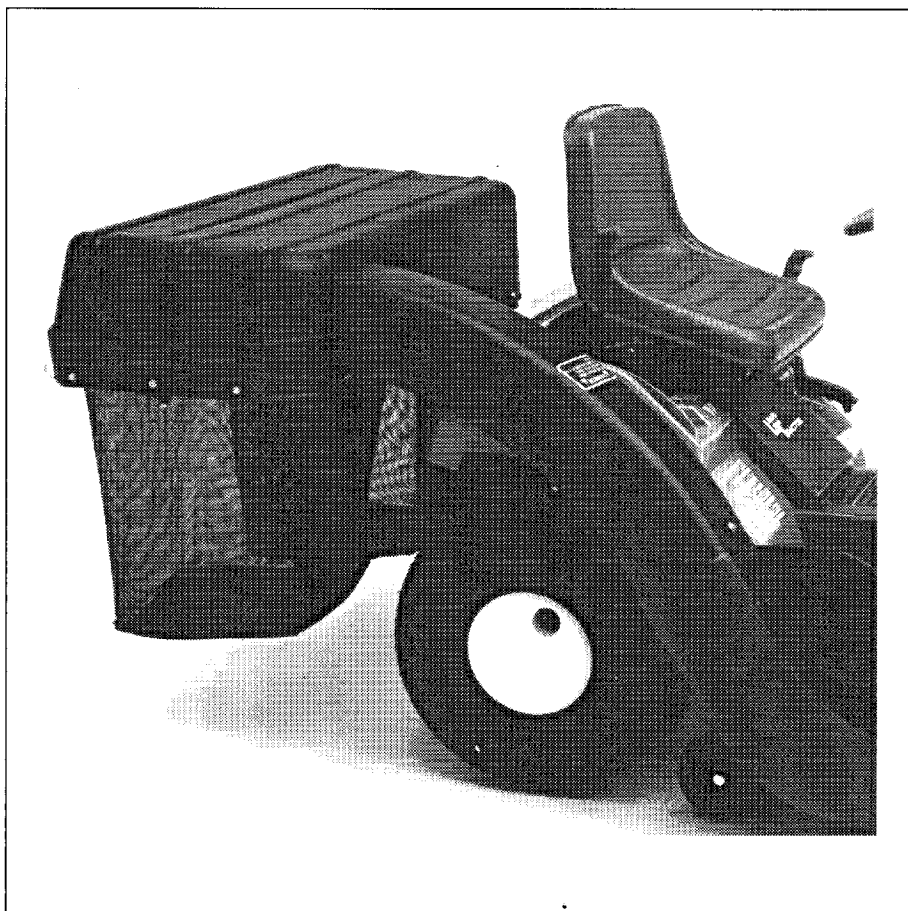

GC 1000-14

Grass Catcher

1.1991

Spare parts

Ersatzteile

Pièces détachées

Reserve onderdelen

Repuestos

Reservdelar

No.	Part No.		Description
1	533 30 93-20	#	Lid, Grass Catcher
2	533 31 01-94	#	Pivot Rod
3			Pin, Cotter.062 Dia. x 3/4 In.
4			Flatwasher, 9/32 In.
5	533 30 51-97	#	Baffle, Grass Catcher
6			Screen, Slit, Ma Hd, 1/4 x 5/8 In.
7	533 30 92-95	#	Cover, Grass Catcher
8			Screw, Taptite, 1/4-20 x 3/4 In.
9	533 30 97-09	#	Grass Catcher Support
10			Pin, Clevis, 1-3/4 In.
11			Pin Cotter .091 Dia. x 1 -5/8 In.
12	533 31 16-52	#	Support Rod
13	533 30 97-12		Bracket Assy., R H.
14	533 30 97-11		Bracket Assy., L.H.
15	533 30 96-48		Rubber Strap, Hold Down
16			*Locknut, 1/4-20 Thd.
17			Screw, Taptite, 1/4-20 x 1-1/2 In.
18			Spacer
19			Screen
20	533 30 93-65		Bag Grass Catcher
21	533 30 59-03		Chute, Lower, (40 In. mover deck)
24			*Locknut 5/16-18 Thd.
26	533 30 53-19		Chute, Upper
28			Screw, HexHd, 1/4-20 x 3/4 In.
29	533 30 64-92		Latch, Lever
31			Screw, Hex Hd, 1/4-20 x 1 In.
32	533 05 75-05		Strap, Rubber
33			Spacer
34	533 05 11-83		Bolt Eye, 5/16-18 x 2 In.
35			Nut, Keps, 5/16-18 x 2 In.
36			Screw Hex Hd 5/16-18 x 1 In.
37			Flatwasher, 11/32 In. (40 In. m.deck)
38	533 00 91-37	#	Lever Assembly (40 In. m.deck)
39			Nut, Keps, 1/4-20 Thd.
40			Push Nut
41	533 30 90-70		Blade Hi-Lift
42	533 04 76-65		Screw Lock, 3/8-24 x 1,25