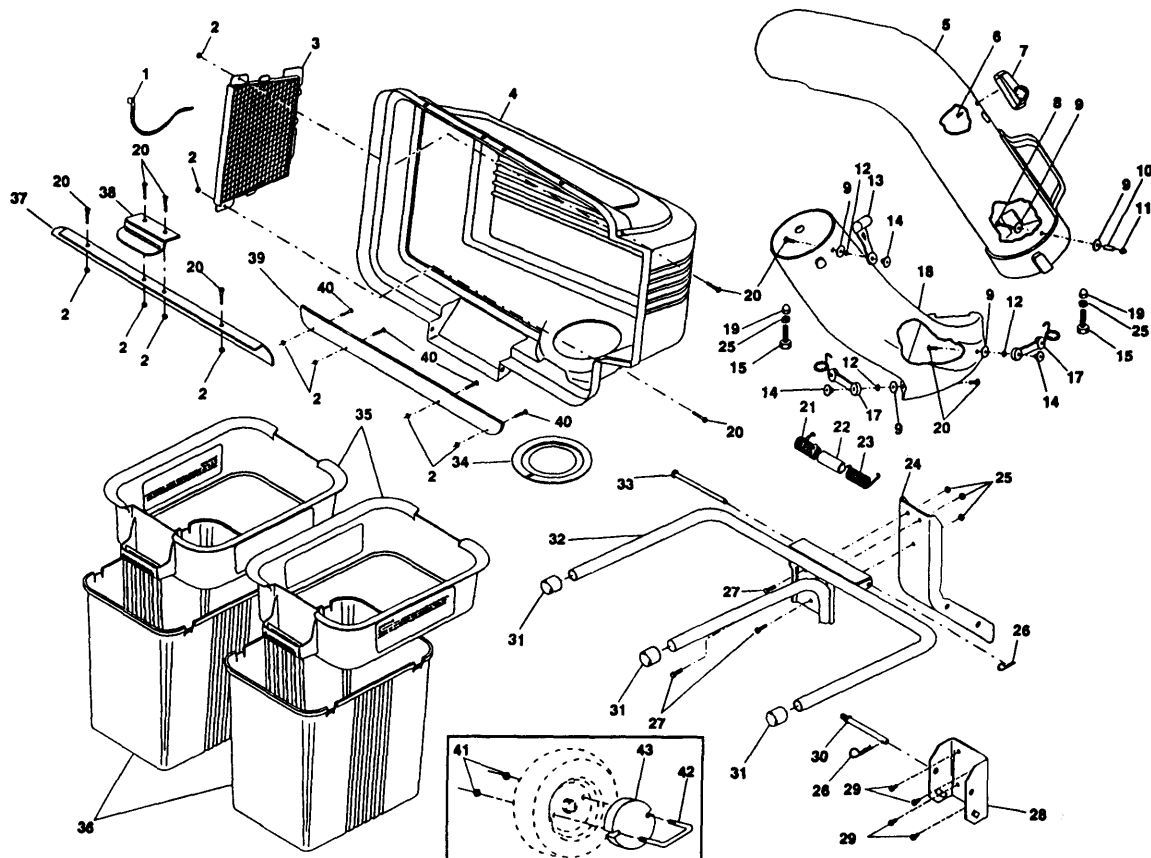

## GC for LT100/120

1.1992 Spare parts Ersatzteile Pièces détachées  
Reserve onderdelen Repuestos Reservdelar

Key No.	Part No.	Description	Key No.	Part No.	Description
1		Tie, Cable	24	532 12 77-20#	Post, Support
2	532 06 91-80	Locknut # 10-24	25	873 68 05-00	Locknut 5/16x 18
3	532 12 75-33	Screen, Cover	26		Spring, Retainer
4	532 12 68-16#	Cover	27	874 76 05-14	Bolt, Hex 5/16-18x 7/8
5	532 12 85-98#	Chute, Upper	28	532 13 08-89#	Bracket, Mounting
6	818 02 10-08	Screw, Special	29	817 49 05-08	Screw, Thread Rolling 5/16-18x 1/2
7	532 13 09-33	Indicator, Bagger Full	30	532 13 11-37	Pin, Support Post
8	532 08 71-75	Screw, #10-24 x 1-1/8	31	532 13 44-96	Cap, Tubing End
9		Washer 3/16 x 3/4 x 16 Ga.	32	532 12 69-19#	Bagger, Frame
10	532 00 72-06	Spacer, Split	33	532 12 86-00	Pin, Hinge
11	532 06 08-67	Nut, Acron #10-24	34	532 12 75-34	Gasket, Cover
12		Washer, lock	35	532 12 95-85	Container, Top
13	532 10 98-08	Latch, Chute	36	532 12 95-86	Container, Bottom
14	532 00 20-29	Nut, Weld	37	532 13 22-56	Seal, Cover
15	874 93 05-16	Bolt, Hex 5/16-18x 1	38	532 13 18-59	Latch Handle, Cover
17	532 13 07-58	Latch Assy., Bagger	39	532 13 54-95	Strip, Seal
18	532 13 12-70#	Chute, Lower	40	871 09 10-08	Screw #10-24x 1/2
19	532 13 38-41	Nut, Acorn 5/16-18	41	873 68 06-00	Locknut 3/8-16
20	871 09 10-08	Screw #10-24 x 1/2	42	532 12 36-59	U-Bolt
21	532 13 27-96	Spring, Cover L.H. (black)	43	532 12 36-35	Weight, Wheel
22	532 13 32-35	Spacer, Cover	-	532 10 44-19#	Bag, 3.0 mil. 30 Gallon Trash (not included with bagger)
23	532 13 29-83	Spring, Cover R.H. (grey)			