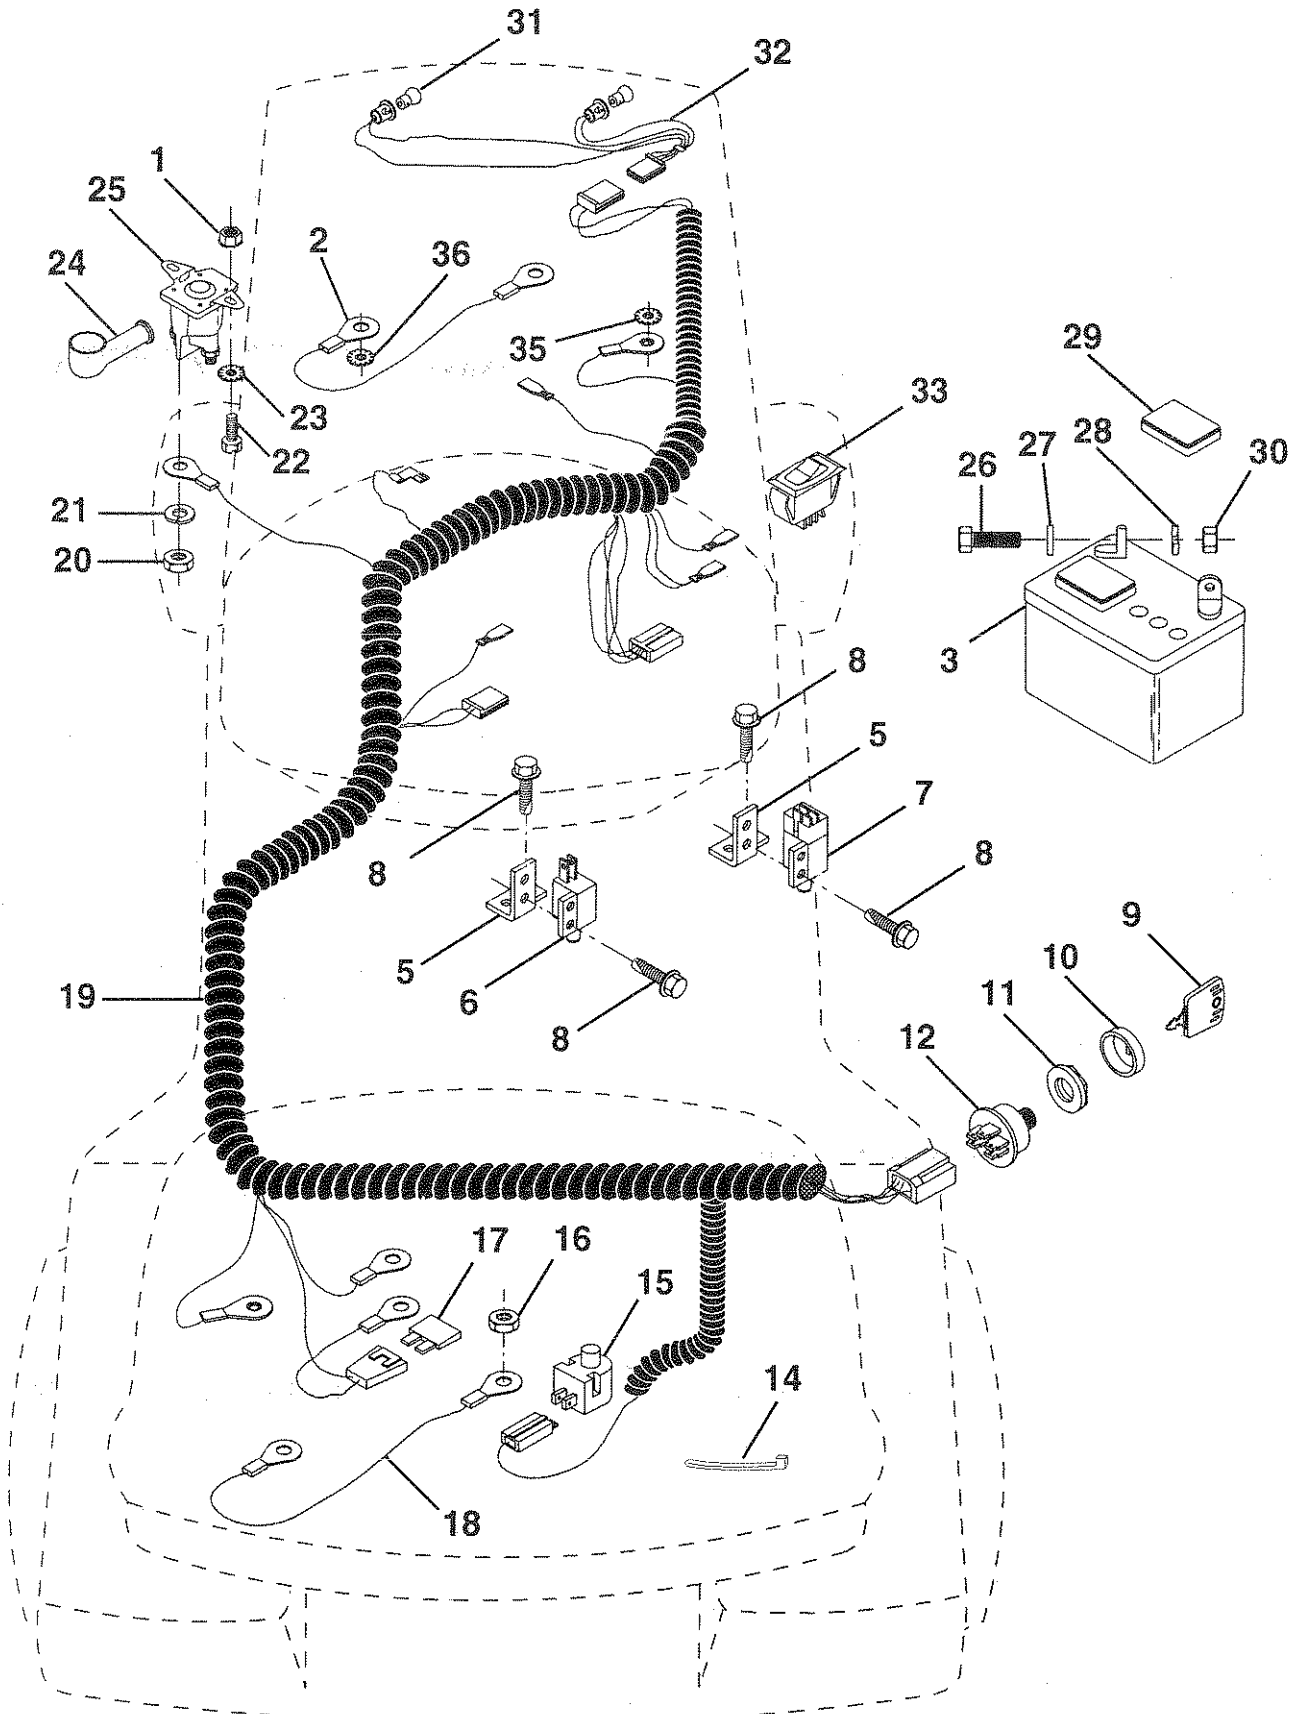

REPAIR PARTS

12 HP 36" TRACTOR - - LR120, PRODUCT NO. 954 00 04-12 (HU1236B)

ELECTRICAL

REPAIR PARTS

12 HP 36" TRACTOR - - LR120, PRODUCT NO. 954 00 04-12 (HU1236B)

ELECTRICAL

KEY NO.	PART NO.	DESCRIPTION
1	873510400	Nut, Hex Keps 1/4-20
2	532128353	Assembly, Cable
3	532133909	Battery
5	532108236	Bracket, Switch
6	532104445	Switch, Interlock
7	532109553	Switch, Interlock
8	817021008	Screw, Hex Hd. Tap #10-24 x 1/2
9	532122147	Key, Molded
10	532123620	Cover, Key Ignition
11	532124211	Nut, Ignition
12	532125104	Switch, Ignition
14	532124756	Tie, Cable
15	532121305	Switch, Plunger
16	873510500	Nut, Hex, Keps 5/16-18
17	532108824	Fuse
18	532108423	Assembly, Cable
19	532132222	Harness, Ignition
20	873350400	Nut, Hex Jam 1/4-20
21	810090400	Washer, Lock 1/4
22	874780408	Bolt, Fin. Hex 1/4-20 UNC x 1/2 Gr. 5
23	811050400	Washer, Lock Ext. Tooth 1/4
24	532131563	Cover, Terminal
25	532138406	Solenoid
26	874760412	Bolt, Hex Hd. 1/4-20 UNC x 3/4
27	819091016	Washer 9/32 x 5/8 x 16
28	810040400	Washer, Lock 1/4
29	532121264	Cap, Battery
30	873220400	Nut, Fin. Hex 1/4-20 UNC
31	532004152	Bulb, Light
32	532131078	Socket, Light Harness
33	532110712	Switch, Light
35	811050600	Lockwasher Ext. Tooth 3/8

NOTE: All component dimensions given in U.S. inches
1 inch = 25.4 mm

HARDWARE SHOWN LARGER FOR EASIER IDENTIFICATION