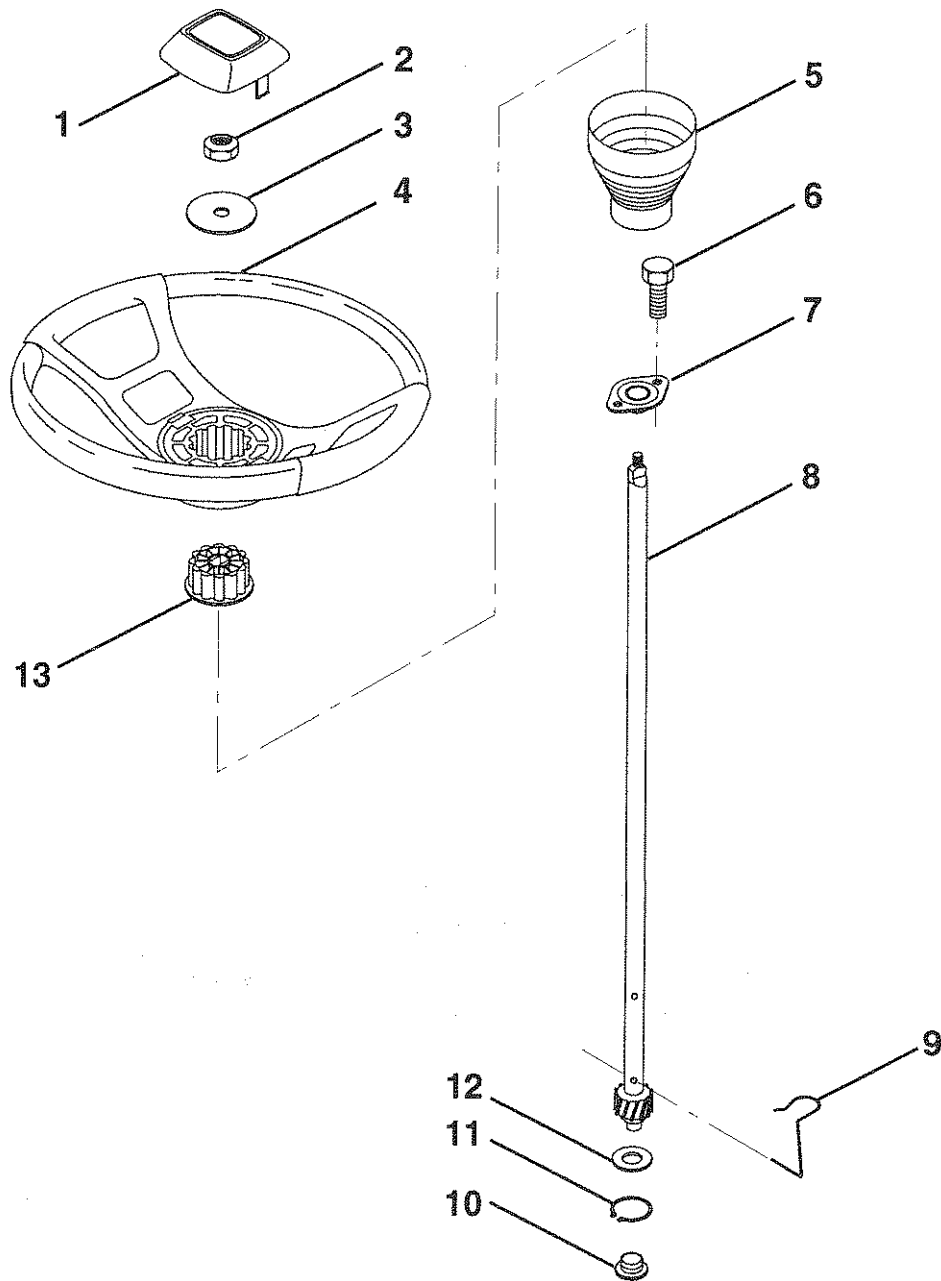

REPAIR PARTS

12 HP 36" TRACTOR - - LR120, PRODUCT NO. 954 00 04-12 (HU1236B)

STEERING WHEEL

KEY NO.	PART NO.	DESCRIPTION	KEY NO.	PART NO.	DESCRIPTION
1	532124416	Insert, Wheel, Steering	8	532123651	Shaft, Steering
2	532124701	Nut, Lock 3/8-24 UNF	9	532124210	Clip, Steering
3	819133808	Washer 12/32 x 2-3/8 x 8 Ga.	10	532123438	Bushing, Lower, Steering
4	532124415	Wheel, Steering	11	812000045	Ring, Retaining
5	532127396	Sleeve, Steering	12	819211616	Washer 21/32 x 1 x 16 Ga.
6	817431008	Screw, Hex #10-16 x 1/2 TY-B	13	532104820	Adaptor, Wheel, Steering
7	532102803	Bushing, Steering			

HARDWARE SHOWN LARGER FOR EASIER IDENTIFICATION