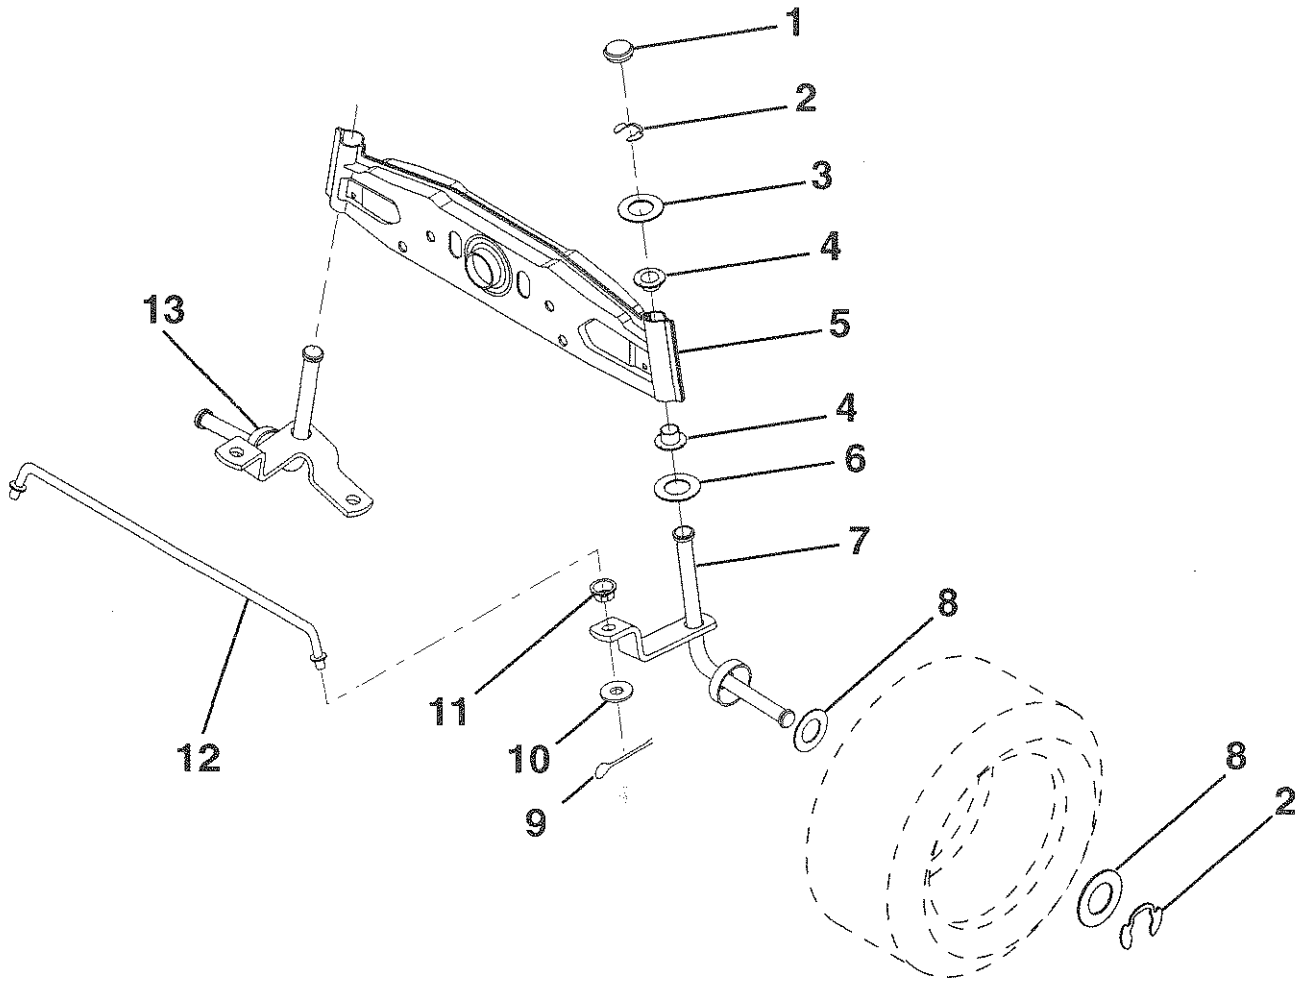

REPAIR PARTS

12 HP 36" TRACTOR - - LR120, PRODUCT NO. 954 00 04-12 (HU1236B)

FRONT AXLE

KEY NO.	PART NO.	DESCRIPTION	KEY NO.	PART NO.	DESCRIPTION
1	532121232	Cap, Spindle	7	532121919	Spindle, R.H. Asm.
2	812000029	Ring, Clip	8	532121749	Washer 25/32 x 1-1/4 x 16 Ga.
3	532121748	Washer 25/32 x 1-5/8 x 16 Ga.	9	876020412	Pin, Cotter 1/8 x 3/4
4	532121922	Nyliner	10	819131316	Washer 13/32 x 13/16 x 16 Ga.
5	532121914	Axle, Front	11	532126847	Bushing
6	532124931	Bearing, Thrust	12	532121924	Rod, Tie
			13	532121916	Spindle, L.H. Asm.

HARDWARE SHOWN LARGER FOR EASIER IDENTIFICATION