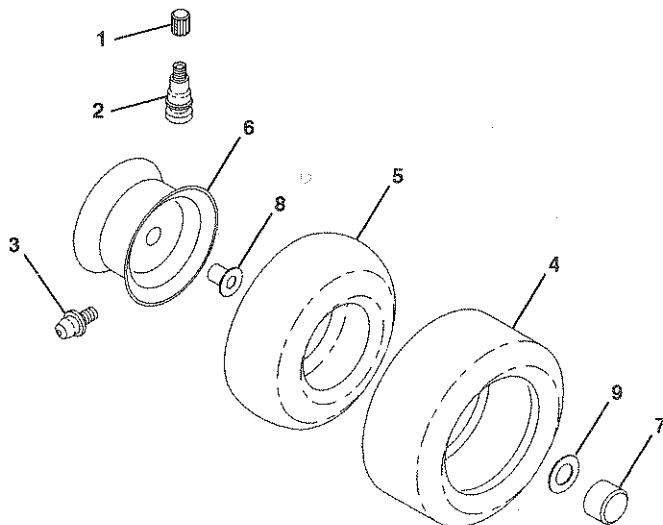

## WHEELS & TIRES

KEY NO.	PART NO.	DESCRIPTION
1	532059192	Cap, Valve
2	532065139	Stem, Valve
3	532124957	Fitting, Grease (Front Wheels Only)
4	532123410	Tire, Front
	532123411	Tire, Rear
5	532059904	Tube, Front (Optional Service Items Only)
	532008134	Tube, Rear (Optional Service Items Only)
6	532124972	Rim, Front
	532124973	Rim, Rear
7	532104757	Cap Axle
8	532124959	Bearing, Flange
9	532121748	Washer 25/32 x 1-5/8 x 16 Ga.