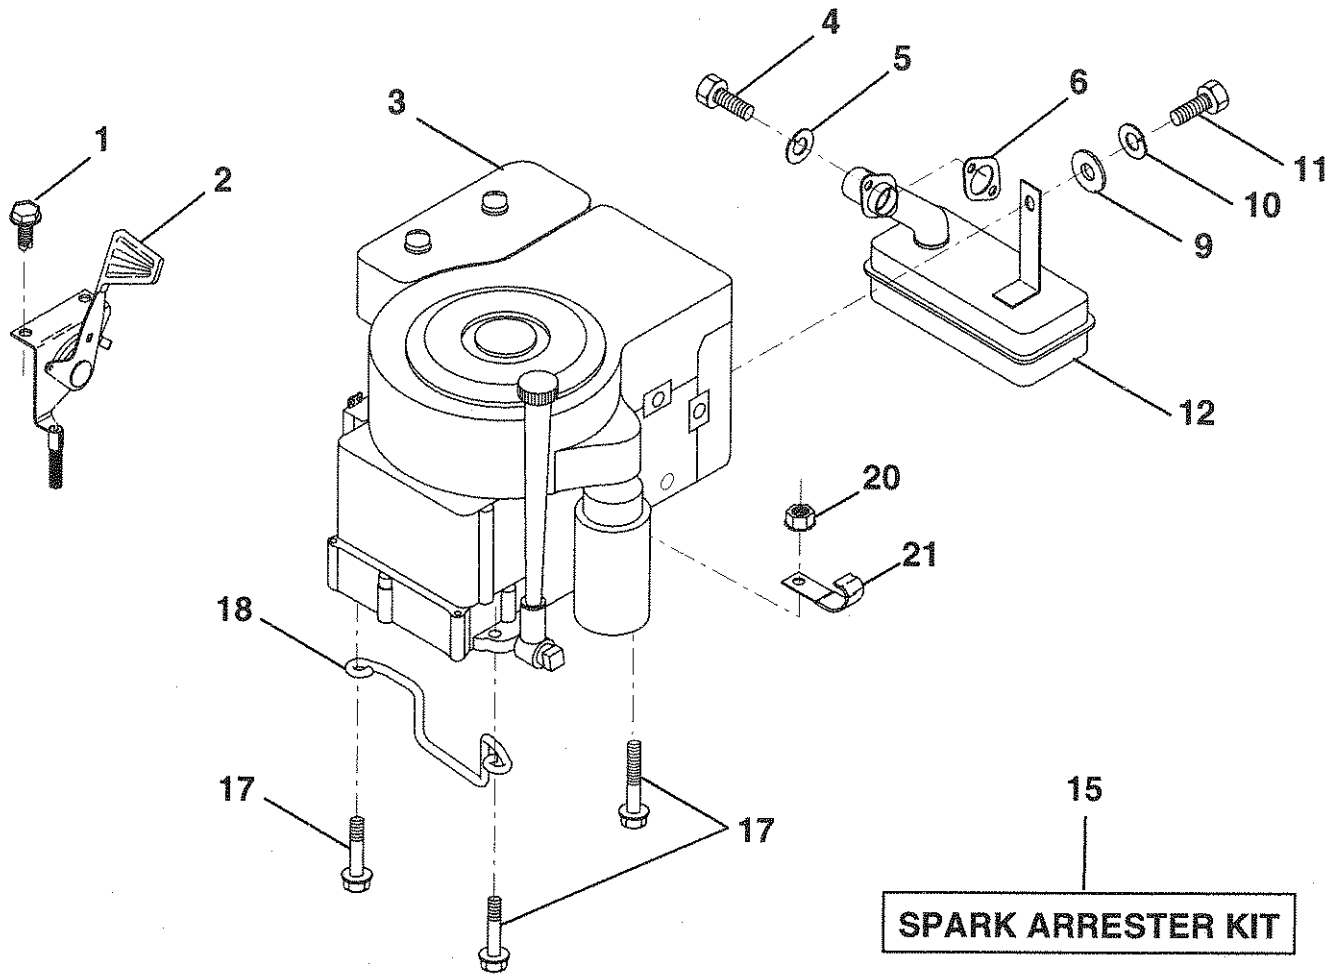

REPAIR PARTS

12 HP 36" TRACTOR - - LR120, PRODUCT NO. 954 00 04-12 (HU1236B)

ENGINE / THROTTLE

KEY NO.	PART NO.	DESCRIPTION	KEY NO.	PART NO.	DESCRIPTION
1	817720408	Screw, Hex Thd. Cut 1/4-20 x 1/2	11	874760412	Bolt, Hex Fin. 1/4-20 UNC x 3/4
2	532132752	Control, Throttle	12	532137437	Muffler
3	-----	Engine, Briggs and Stratton Model No. 282707	15	532137180	Arrester, Spark (Optional Equipment)
4	871070512	Screw, Hex, Cap 5/16-18 x 3/4	17	817490624	Screw, Hex Washer Head, Thdrol. 3/8-16 x 1-1/2
5	810040500	Washer, Lock Heavy Helical Spring 5/16	18	532126636	Keeper, Ground Drive Belt
6	532125593	Gasket, Exhaust	20	873510600	Nut, Keps 3/8-16
9	819101216	Washer 5/16 x 3/4 x 16	21	532124996	Clip, Fuel Line
10	810040400	Washer, Lock Heavy Hlcl Sprg 1/4			

HARDWARE SHOWN LARGER FOR EASIER IDENTIFICATION