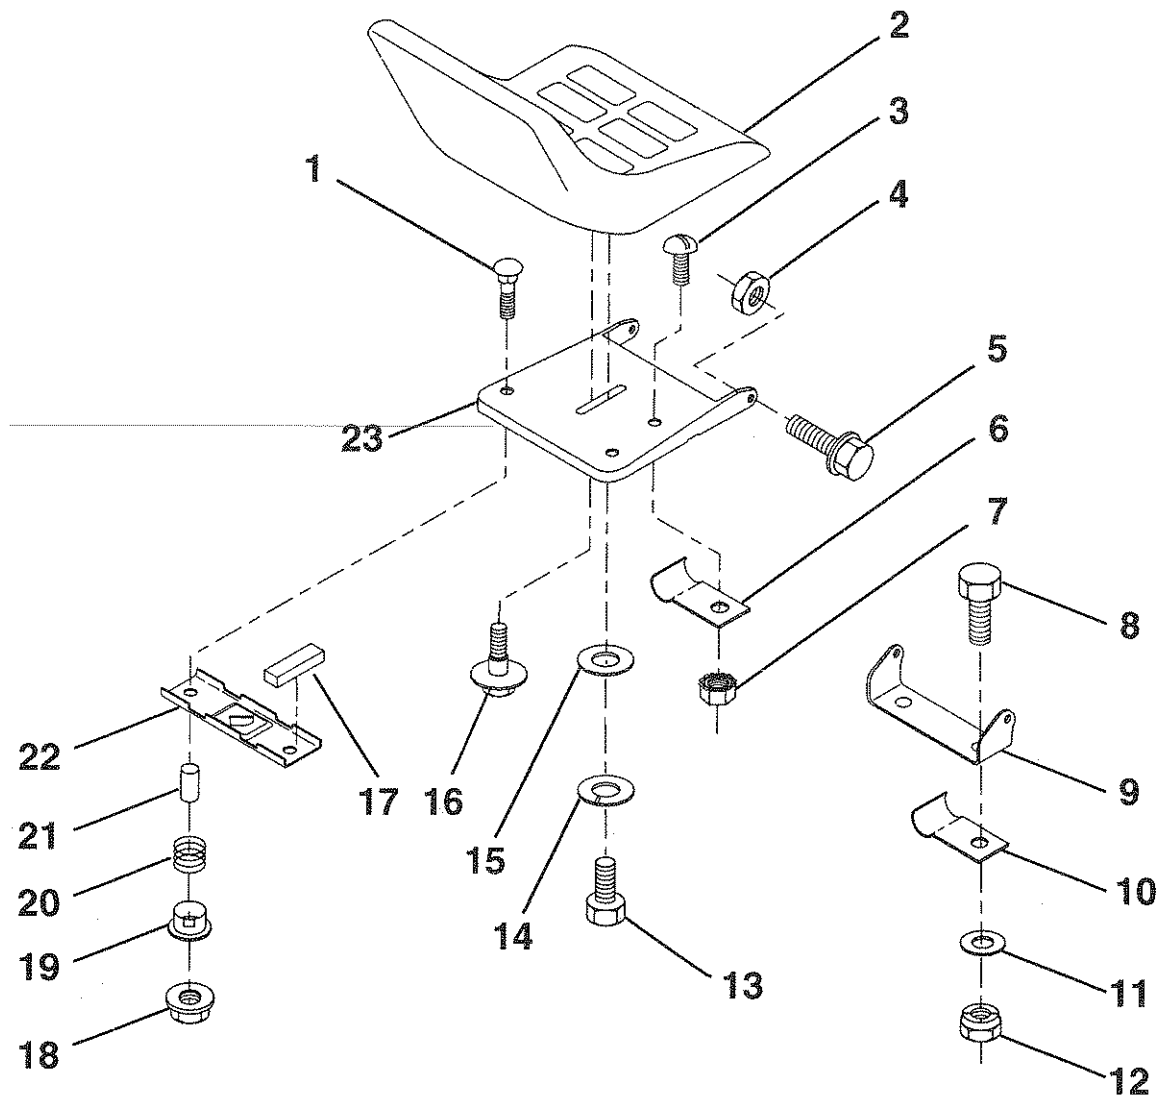

REPAIR PARTS

12 HP 36" TRACTOR - - LR120, PRODUCT NO. 954 00 04-12 (HU1236B)

SEAT

KEY NO.	PART NO.	DESCRIPTION	KEY NO.	PART NO.	DESCRIPTION
1	872050411	Bolt, Carriage 1/4-20 x 1-3/8	12	873680600	Nut, Crownlock 3/8-16 UNC
2	532130875	Seat	13	874780814	Bolt, Fin Hex 1/2-13 x 7/8 Gr. 5
3	874641008	Screw, Slotted Pan Head #10-32 x 1/2	14	810040800	Washer, Lock Hvy Hlcl Spr 1/2
4	873680500	Nut, Crownlock 5/16-18	15	819171912	Washer, 17/32 x 1-3/16 x 12 Ga.
5	532105529	Bolt, Shoulder 5/16-18 UNC	16	532127018	Bolt, Shoulder
6	532124967	Clip, Insulated	17	532121251	Strip, Foam
7	873951000	Nut, Keps #10-32 UNF	18	532123976	Nut, Hex Large Flange Lock
8	874760612	Bolt, Fin Hex 3/8-16 UNC x 3/4	19	532121248	Bushing, Snap
9	532126656	Bracket, Pivot Seat	20	532121250	Spring, Compression
10	532126471	Clip, Insulated	21	532134300	Spacer, Split 28 x .96
11	819133210	Washer 12/32 x 2 x 10 Ga.	22	532121246	Bracket, Switch, Mounting
			23	532131451	Pan, Seat

HARDWARE SHOWN LARGER FOR EASIER IDENTIFICATION