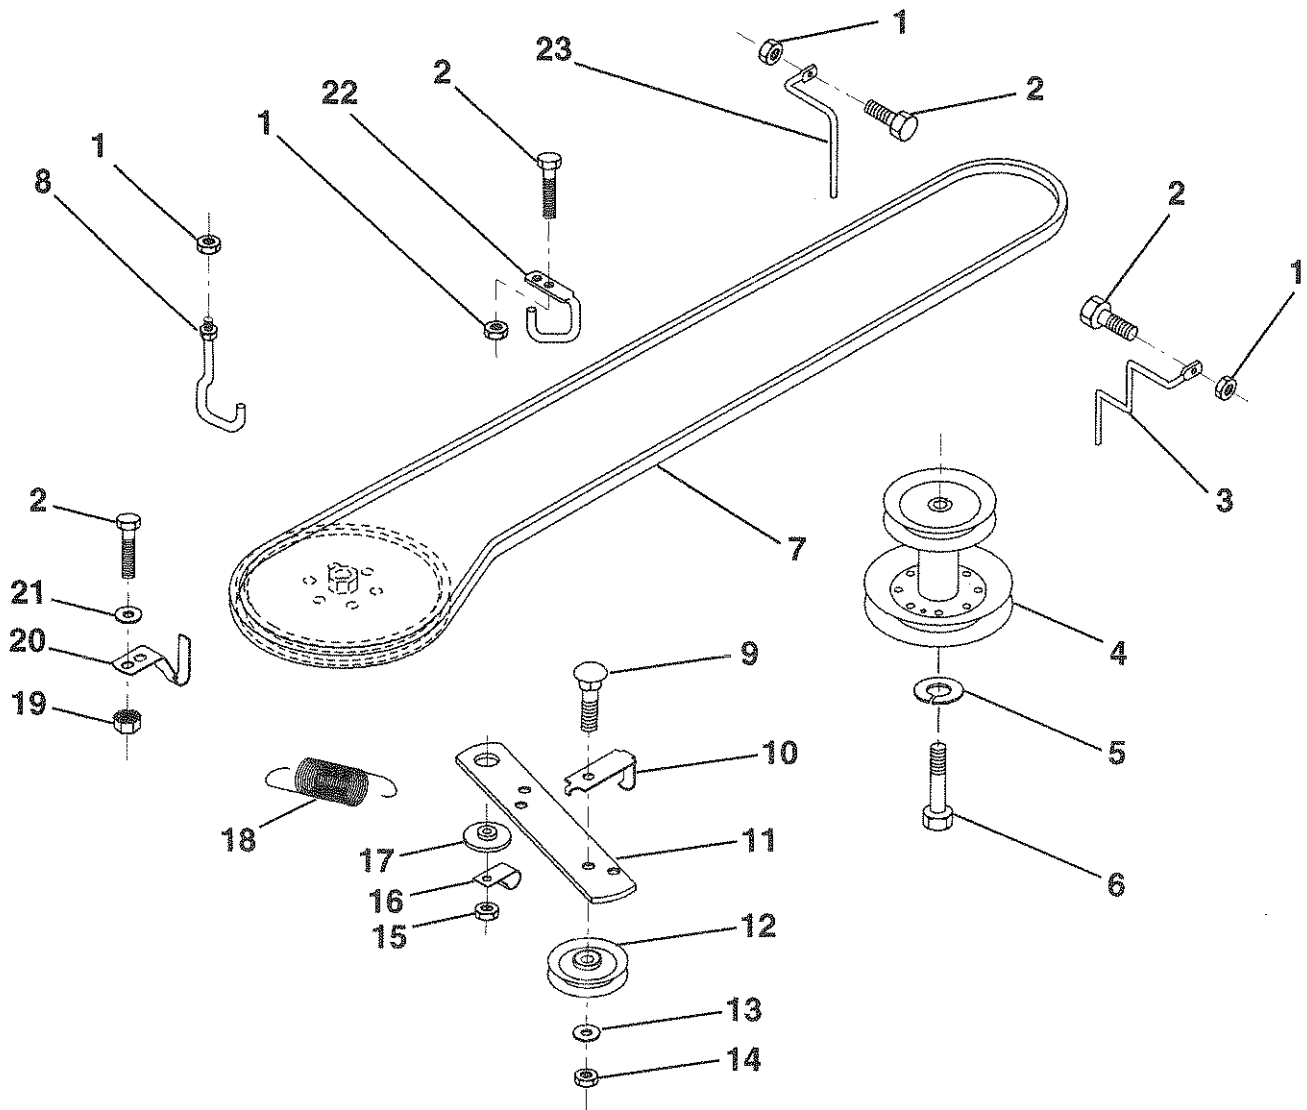

REPAIR PARTS

12 HP 36" TRACTOR - - LR120, PRODUCT NO. 954 00 04-12 (HU1236B)

GROUND DRIVE

KEY NO.	PART NO.	DESCRIPTION	KEY NO.	PART NO.	DESCRIPTION
1	873680500	Nut, Crownlock 5/16-18	13	819131316	Washer 13/32 x 13/16 x 16 Ga.
2	874760512	Bolt, Hex Hd 5/16-18 UNC x 3/4	14	873930600	Nut, Centerlock 3/8-16 UNC
3	532131205	Keeper, Mower Drive, R. H.	15	873680600	Nut, Crownlock 3/8-16 UNC
4	532134828	Pulley, Engine	16	532126471	Clip, Insulated
5	810040700	Washer, Lock 7/16	17	532122052	Spacer, Retainer
6	871170744	Bolt, Fin. Hex 7/16-20	18	532131459	Spring Extension
7	532126520	Traction, V-Belt Drive	19	873510500	Nut, Keps 5/16-18 UNC
8	532133356	Keeper, T/A Ground Drive Belt	20	532123891	Keeper, T/A Ground Drive Belt
9	872140612	Bolt, Carr. 3/8-16 UNC x 1-1/2	21	819111016	Washer 11/32 x 5/8 x 16 Ga.
10	532123396	Keeper, Belt Ground Drive Idler	22	532123404	Keeper, Frame Ground Drive Belt
11	532123395	Arm, Ground Drive Clutch	23	532131204	Keeper, Mower Drive, L. H.
12	532123674	Idler, Flat			

HARDWARE SHOWN LARGER FOR EASIER IDENTIFICATION