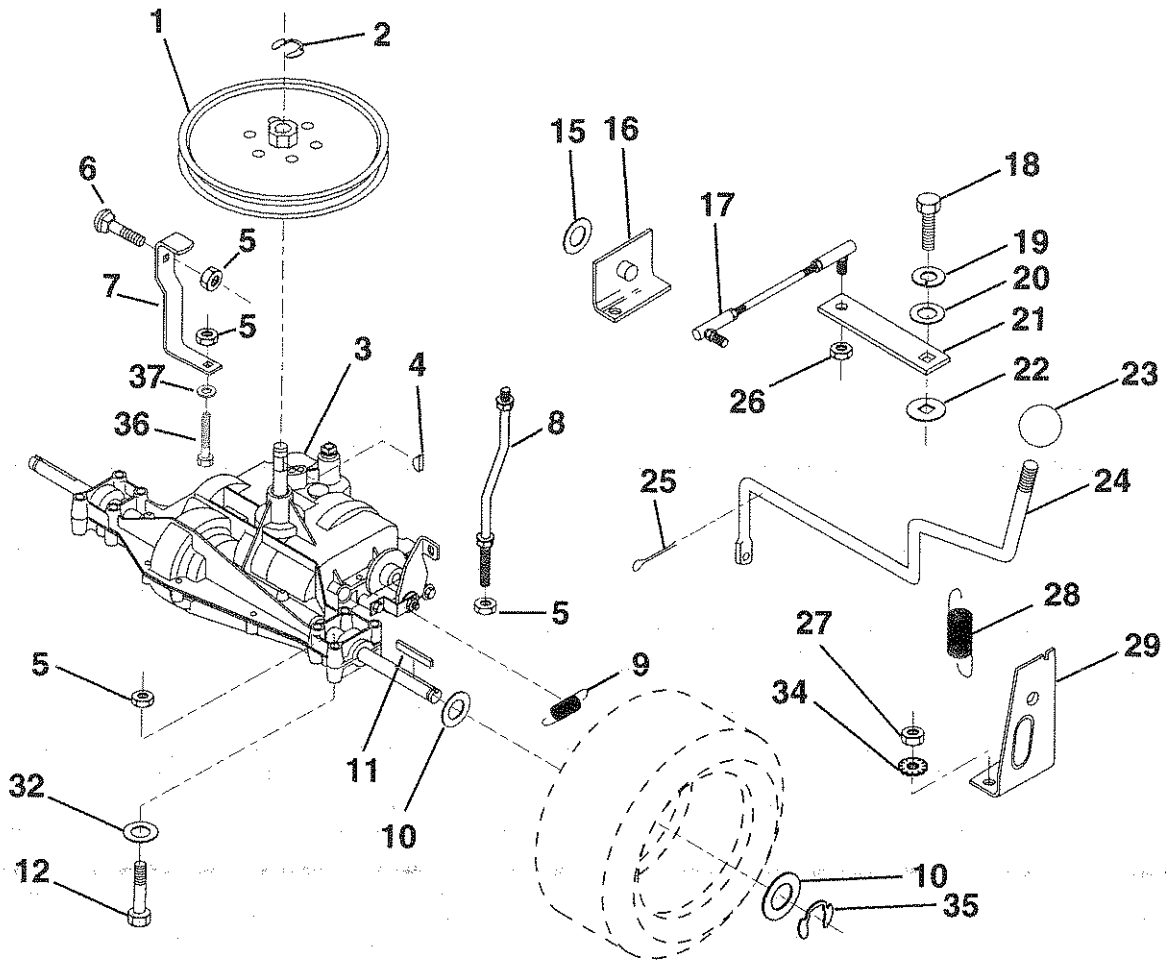

REPAIR PARTS

12 HP 36" TRACTOR - - LR120, PRODUCT NO. 954 00 04-12 (HU1236B)

TRANSAXLE

KEY NO.	PART NO.	DESCRIPTION	KEY NO.	PART NO.	DESCRIPTION
1	532123385	Pulley	19	810040400	Washer, Lock 1/4
2	812000028	Ring, Retainer	20	819091210	Washer 9/32 x 3/4 x 10 Ga.
3	532137558	Transaxle, 4 Speed, Peerless Model #940-010	21	532131934	Arm, Shift
4	532125096	Key, Woodruff #9	22	532105701	Washer, Shift Plate
5	873680500	Nut, Crownlock 5/16-18	23	532106933	Knob
6	872140506	Bolt, Carriage 5/16-18 UNC x 3/4	24	532131932	Handle, Shift Rod
7	532133597	Strap, Torque	25	876020416	Pin, Cotter 1/8 x 1
8	532133357	Keeper Belt	26	873810500	Nut, Hex Nylon
9	532110422	Spring, Brake	27	873510500	Nut, Keps 5/16-18
10	532121749	Washer 25/32 x 1-1/4 x 16 Ga.	28	532128085	Extension, Spring
11	532123583	Key, Square	29	532128084	Support Handle Shift RH
12	874760536	Bolt Fin Hex 5/16-18 UNC x 2-1/4	32	819111116	Washer
15	819171616	Washer 17/32 x 1 x 16 Ga	34	811050500	Washer, Ext., Tooth, Lock 5/16
16	532124600	Support Handle Shift LH	35	812000001	E-Ring
17	532131940	Link, Shift	36	874760532	Bolt, Fin Hex 5/16-18 UNC x 2" Gr 2
18	871040412	Bolt, Fin Hex 1/4-28 UNF x 3/4 Gr. 8	37	819111016	Washer 11/32 x 5/8 x 16 Ga

HARDWARE SHOWN LARGER FOR EASIER IDENTIFICATION