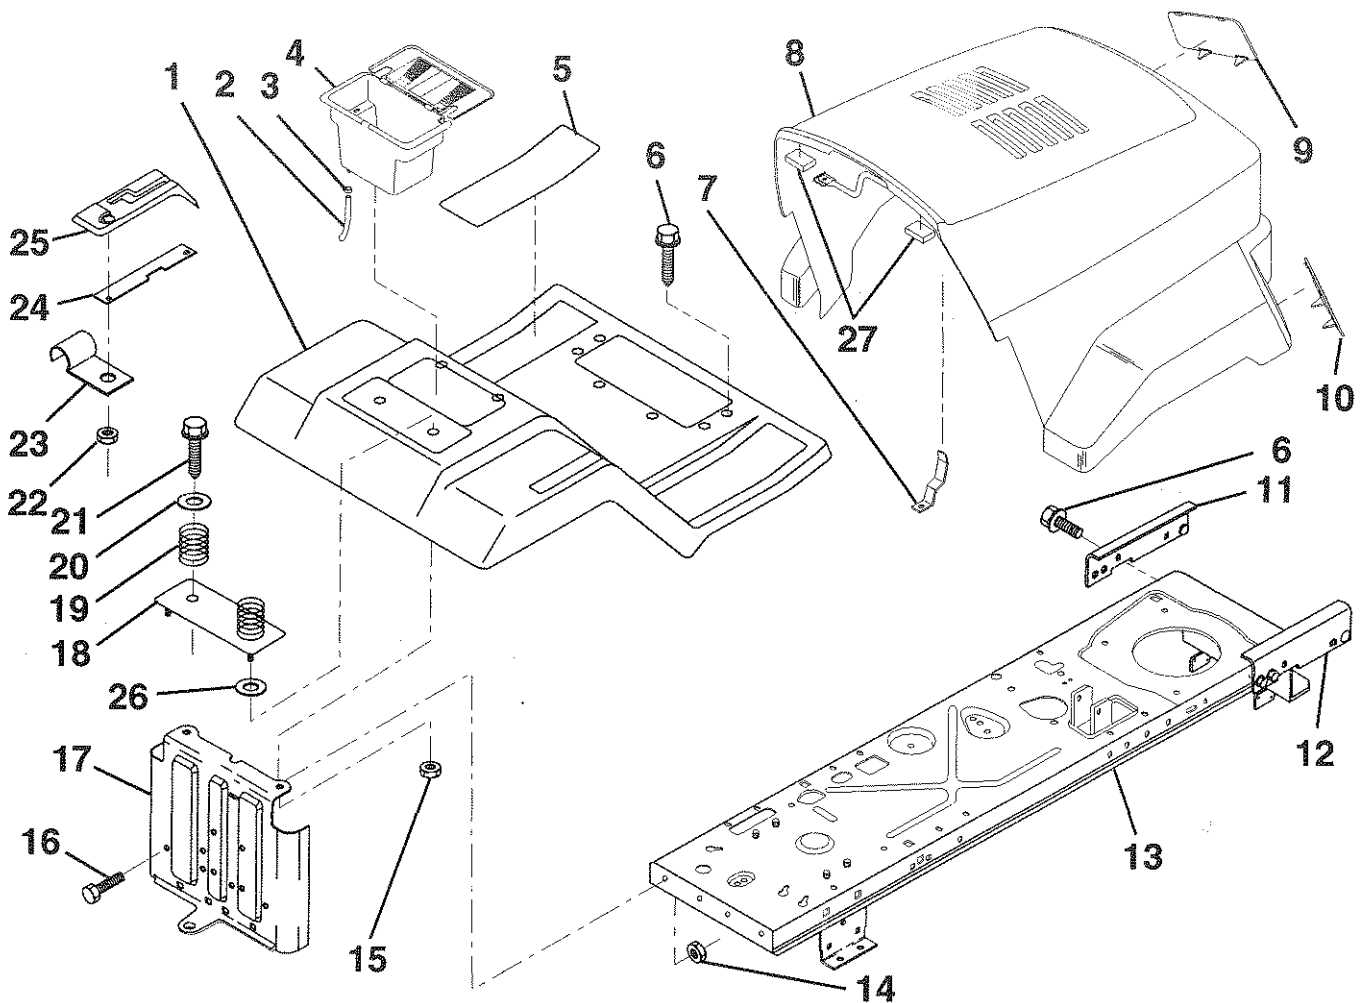

REPAIR PARTS

12 HP 36" TRACTOR -- LR120, PRODUCT NO. 954 00 04-12 (HU1236B)

FENDER / CHASSIS

KEY NO.	PART NO.	DESCRIPTION	KEY NO.	PART NO.	DESCRIPTION
1	532125141	Fender/Footeast	14	873680500	Nut, Crownlock 5/16-18
2	532109238	Tube, Battery Drain	15	873510400	Nut, Keps, Hex 1/4-20 UNC
3	532109596	Clamp, Hose	16	874760512	Bolt, Hex Hd. 5/16-18 UNC x 3/4
4	532129965	Case, Battery	17	532127880	Drawbar
5	532124144	Pad, Footeast	18	532125142	Plate, Asm. Battery
6	817490512	Screw, Hex Wsh. Thrdrol. 5/16-18 x 3/4	19	532124181	Spring, Compression, Seat
7	532131318	Latch, Hood	20	819132012	Washer 13/32 x 1-1/4 x 12 Ga.
8	532131053	Hood/Grill Asm. (Includes Key Nos. 9 and 10)	21	817490612	Screw Self Tapping
9	532130986	Lens, L.H.	22	532124346	Nut, Self-Threading, Washer Head 3/16
10	532130985	Lens, R.H.	23	532126470	Clip, Insulated
11	532128449	Bracket, Asm. Pivot Frame, L.H.	24	532124602	Bar, Shift Lock
12	532128808	Bracket, Asm. Pivot Frame, R.H.	25	532126996	Console, Shift Control
13	532137097	Assembly, Frame	26	819091413	Washer 9/32 x 7/8 x 13 Ga.
			27	532126938	Bumper, Hood

HARDWARE SHOWN LARGER FOR EASIER IDENTIFICATION