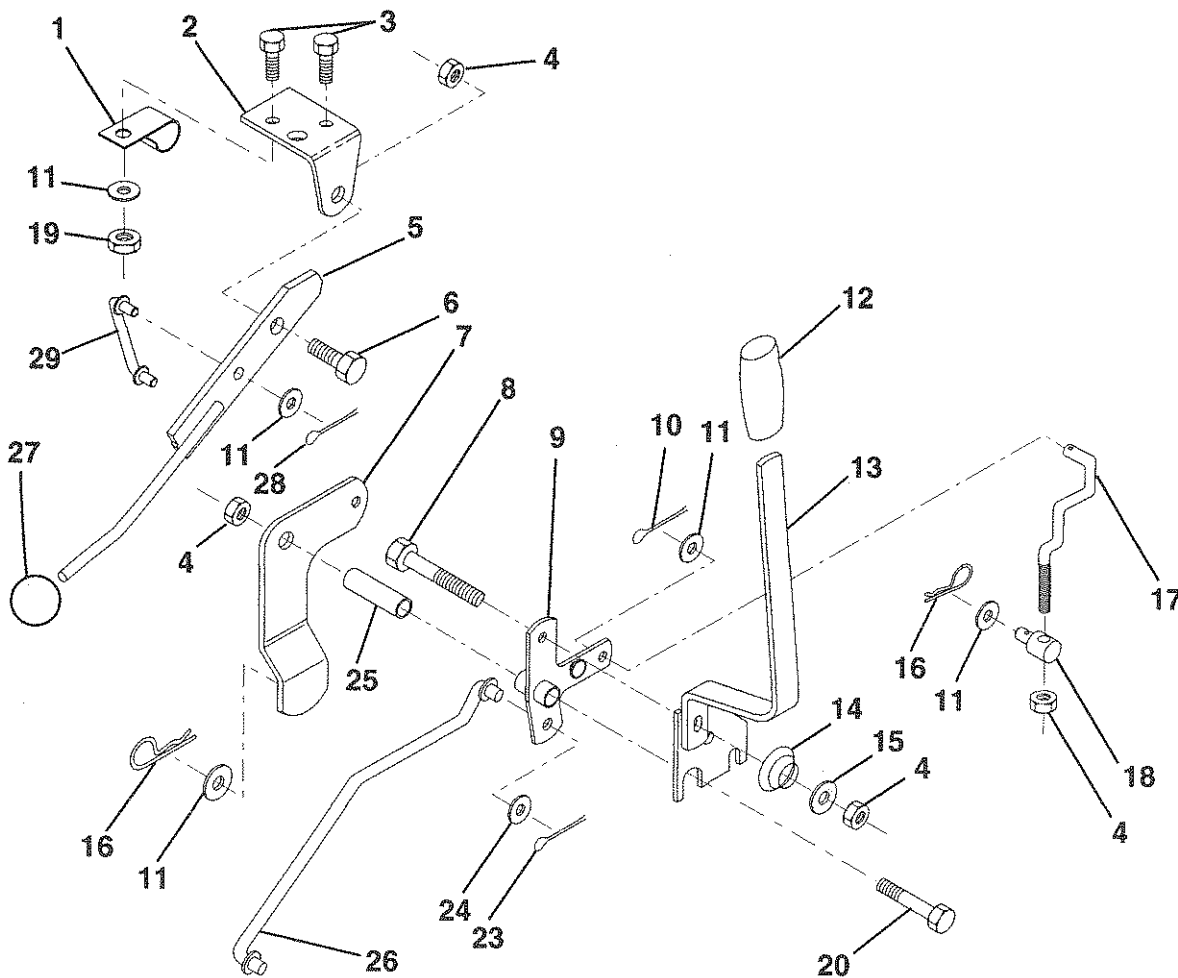

REPAIR PARTS

12 HP 36" TRACTOR - - LR120, PRODUCT NO. 954 00 04-12 (HU1236B)

MOWER LIFT LEVER

KEY NO.	PART NO.	DESCRIPTION	KEY NO.	PART NO.	DESCRIPTION
1	532126470	Clip, Insulated	15	819131212	Washer 13/32 x 3/4 x 12 Ga.
2	532122018	Bracket, Mower Clutch	16	532124961	Retainer, Spring
3	874780408	Bolt, Fin. Hex 1/4-20 UNC x 1/2 Gr. 5	17	532127359	Link, Front Lift
4	873680600	Nut, Crownlock 3/8-16 UNC	18	532133205	Trunnion, Threaded 3/8-16
5	532123417	Assembly, Clutch Lever	19	873680400	Nut, Crownlock 1/4-20
6	532106451	Bolt, Shoulder	20	874760644	Bolt, Fin. Hex 3/8-16 UNC x 2-3/4
7	532135371	Assembly, Mower Clutch Arm	23	876020416	Pin, Cotter 1/8 x 1
8	874760636	Bolt, Hex 3/8-16 UNC x 2-1/4	24	819171616	Washer 17/32 x 1 x 16 Ga.
9	532121930	Assembly, Bracket Lift	25	532121933	Tube, Spacer
10	876020412	Pin, Cotter 1/8 x 3/4	26	532121934	Rod, Mower Lift
11	819131316	Washer 13/32 x 13/16 x 16 Ga.	27	532106932	Knob
12	532131861	Grip, Handle	28	876020312	Pin, Cotter 3/32 x 3/4
13	532127028	Assembly, Lift Handle	29	532131655	Link, Mower Clutch
14	532123496	Spring, Compression			

HARDWARE SHOWN LARGER FOR EASIER IDENTIFICATION