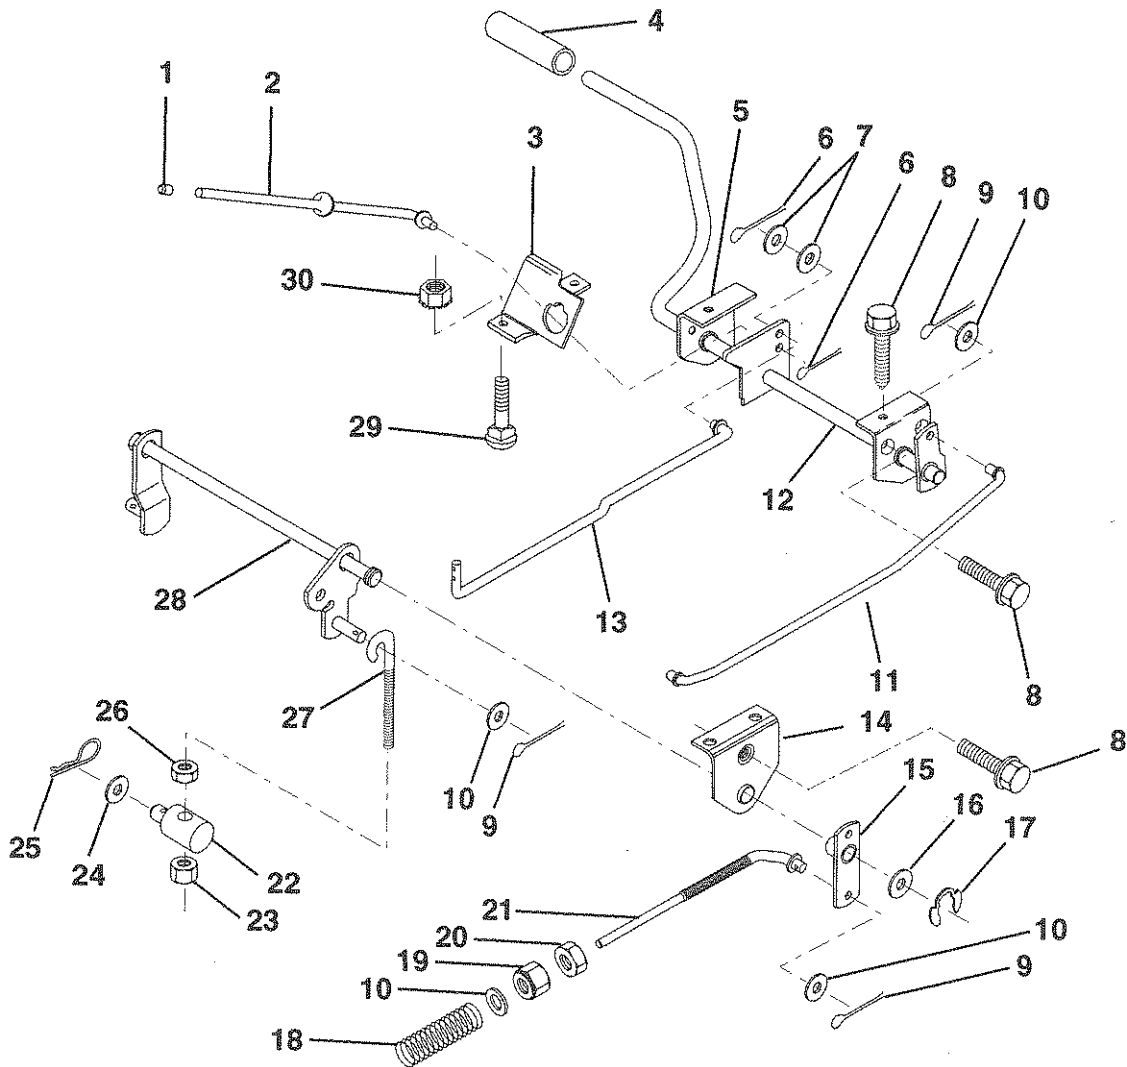

REPAIR PARTS

12 HP 36" TRACTOR - - LR120, PRODUCT NO. 954 00 04-12 (HU1236B)

BRAKE / REAR MOWER LIFT ASSEMBLY

KEY NO.	PART NO.	DESCRIPTION	KEY NO.	PART NO.	DESCRIPTION
1	532071673	Cap, Plunger	16	819251816	Washer 25/32 x 1-1/8 x 16 Ga.
2	532123436	Rod, Parking Brake	17	812000034	Ring, Klip
3	532123437	Bracket, Parking Brake	18	532106888	Spring, Brake Rod
4	532008156	Cover, Pedal	19	873800600	Locknut, Hex w/Washer Insert 3/8-16 UNC
5	532122504	Bracket, Clutch/Brake Pedal, L.H.	20	873350600	Nut, Hex, Jam 3/8-16 UNC
6	876020312	Pin, Cotter 3/32 x 3/4	21	532131460	Rod, Rear Brake
7	819131016	Washer 13/32 x 5/8 x 16 Ga.	22	532127378	Trunnion, Lift
8	817490508	Screw, Hex, Thd. Roll. 5/16-18 x 1/2	23	873680600	Nut, Crownlock 3/8-16 UNC
9	876020412	Pin, Cotter 1/8 x 3/4	24	819132012	Washer 13/32 x 1-1/4 x 12 Ga.
10	819131316	Washer 13/32 x 13/16 x 16 Ga.	25	532124961	Spring, Retainer
11	532123543	Rod, Brake Front	26	873930600	Nut, Centerlock 3/8-16 UNC
12	532129567	Assembly, Clutch/Brake Pedal	27	532127369	Link, Threaded
13	532123394	Rod, Clutch	28	532127358	Assembly, Rear Mower Lift
14	532121978	Bracket, Lift, Shaft	29	872110506	Bolt, Carriage 5/16-18 UNC x 3/4
15	532123641	Assembly, Brake, Pivot, Arm	30	873510500	Nut, Keps 5/16-16 UNC

HARDWARE SHOWN LARGER FOR EASIER IDENTIFICATION