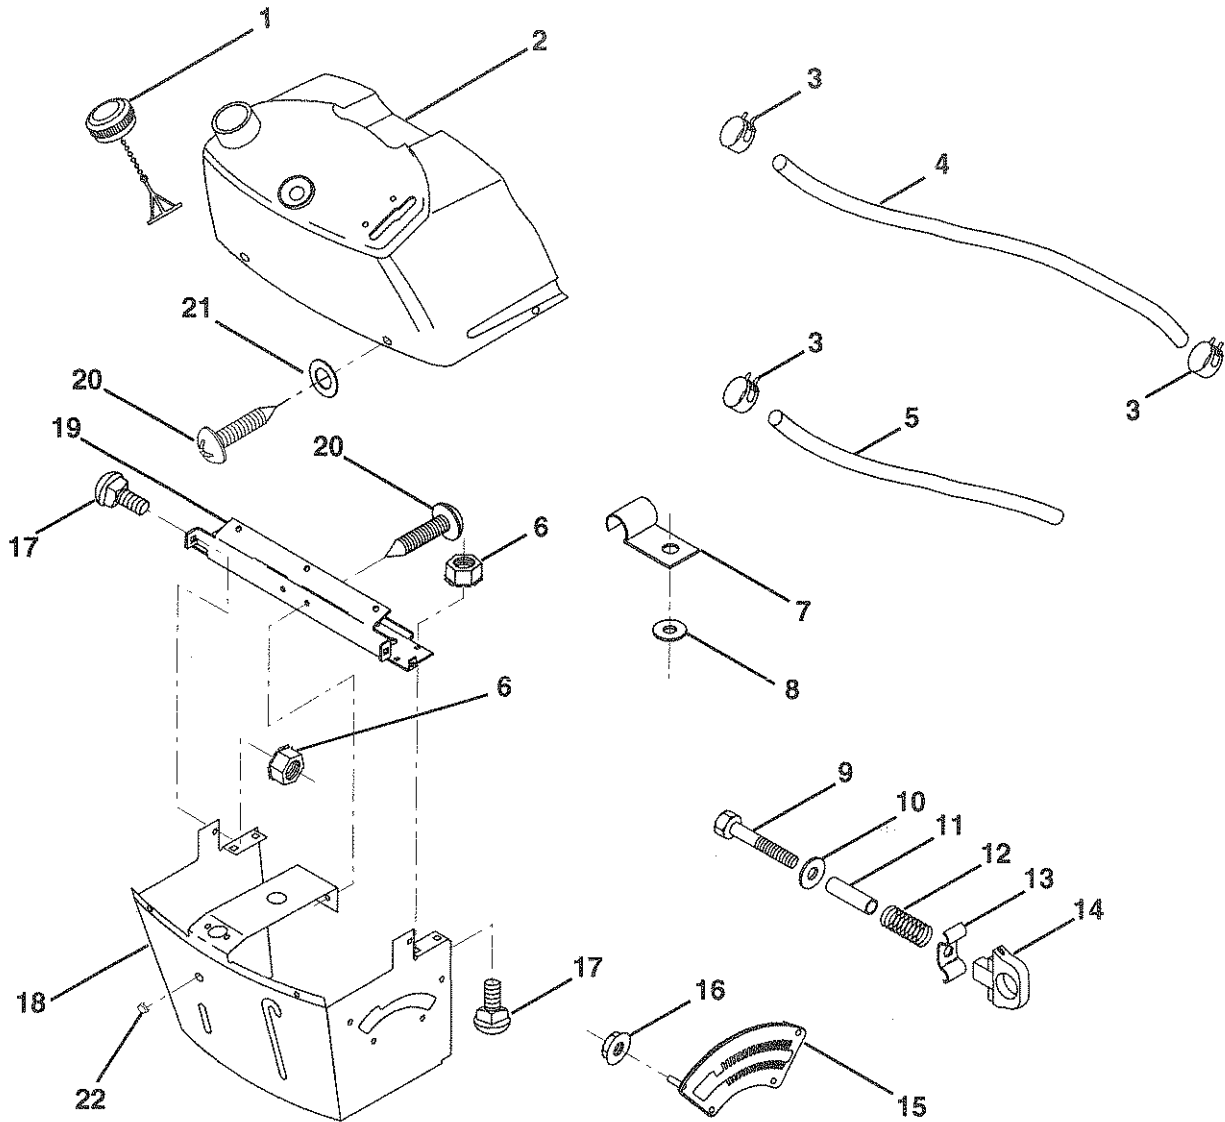

REPAIR PARTS

12 HP 36" TRACTOR - - LR120, PRODUCT NO. 954 00 04-12 (HU1236B)

DASH

KEY NO.	PART NO.	DESCRIPTION	KEY NO.	PART NO.	DESCRIPTION
1	532127399	Cap, Fuel	12	532003720	Spring
2	532130916	Assembly, Dash & Fuel Tank	13	532126450	Clip, Height Adjustment
3	532123487	Clamp, Hose	14	532126115	Knob, Height Stop
4	532008544	Line, Fuel	15	532122023	Adjustment, Quadrant Height
5	532008548	Line, Fuel	16	532124346	Nut, Self-Threading 3/16-18
6	873510400	Nut, Hex, Keps 1/4-20	17	872110404	Bolt, Carriage 1/4-20 x 1/2 Gr. 5
7	532124996	Clip, Fuel Line	18	532130745	Support Assembly, Dash
8	819091216	Washer 9/32 x 3/4 x 16 Ga.	19	532134744	Brace, Cross
9	874760428	Bolt, Hex, Fin 1/4-20 x 1-3/4	20	818000408	Screw 1/4-20 x 1/2 SLFTTPG
10	819091413	Washer 11/32 x 11/16 x 16 Ga.	21	819090816	Washer 9/32 x 1/2 x 16 Ga.
11	532121249	Spacer, Split	22	532134014	Plug Dome

HARDWARE SHOWN LARGER FOR EASIER IDENTIFICATION