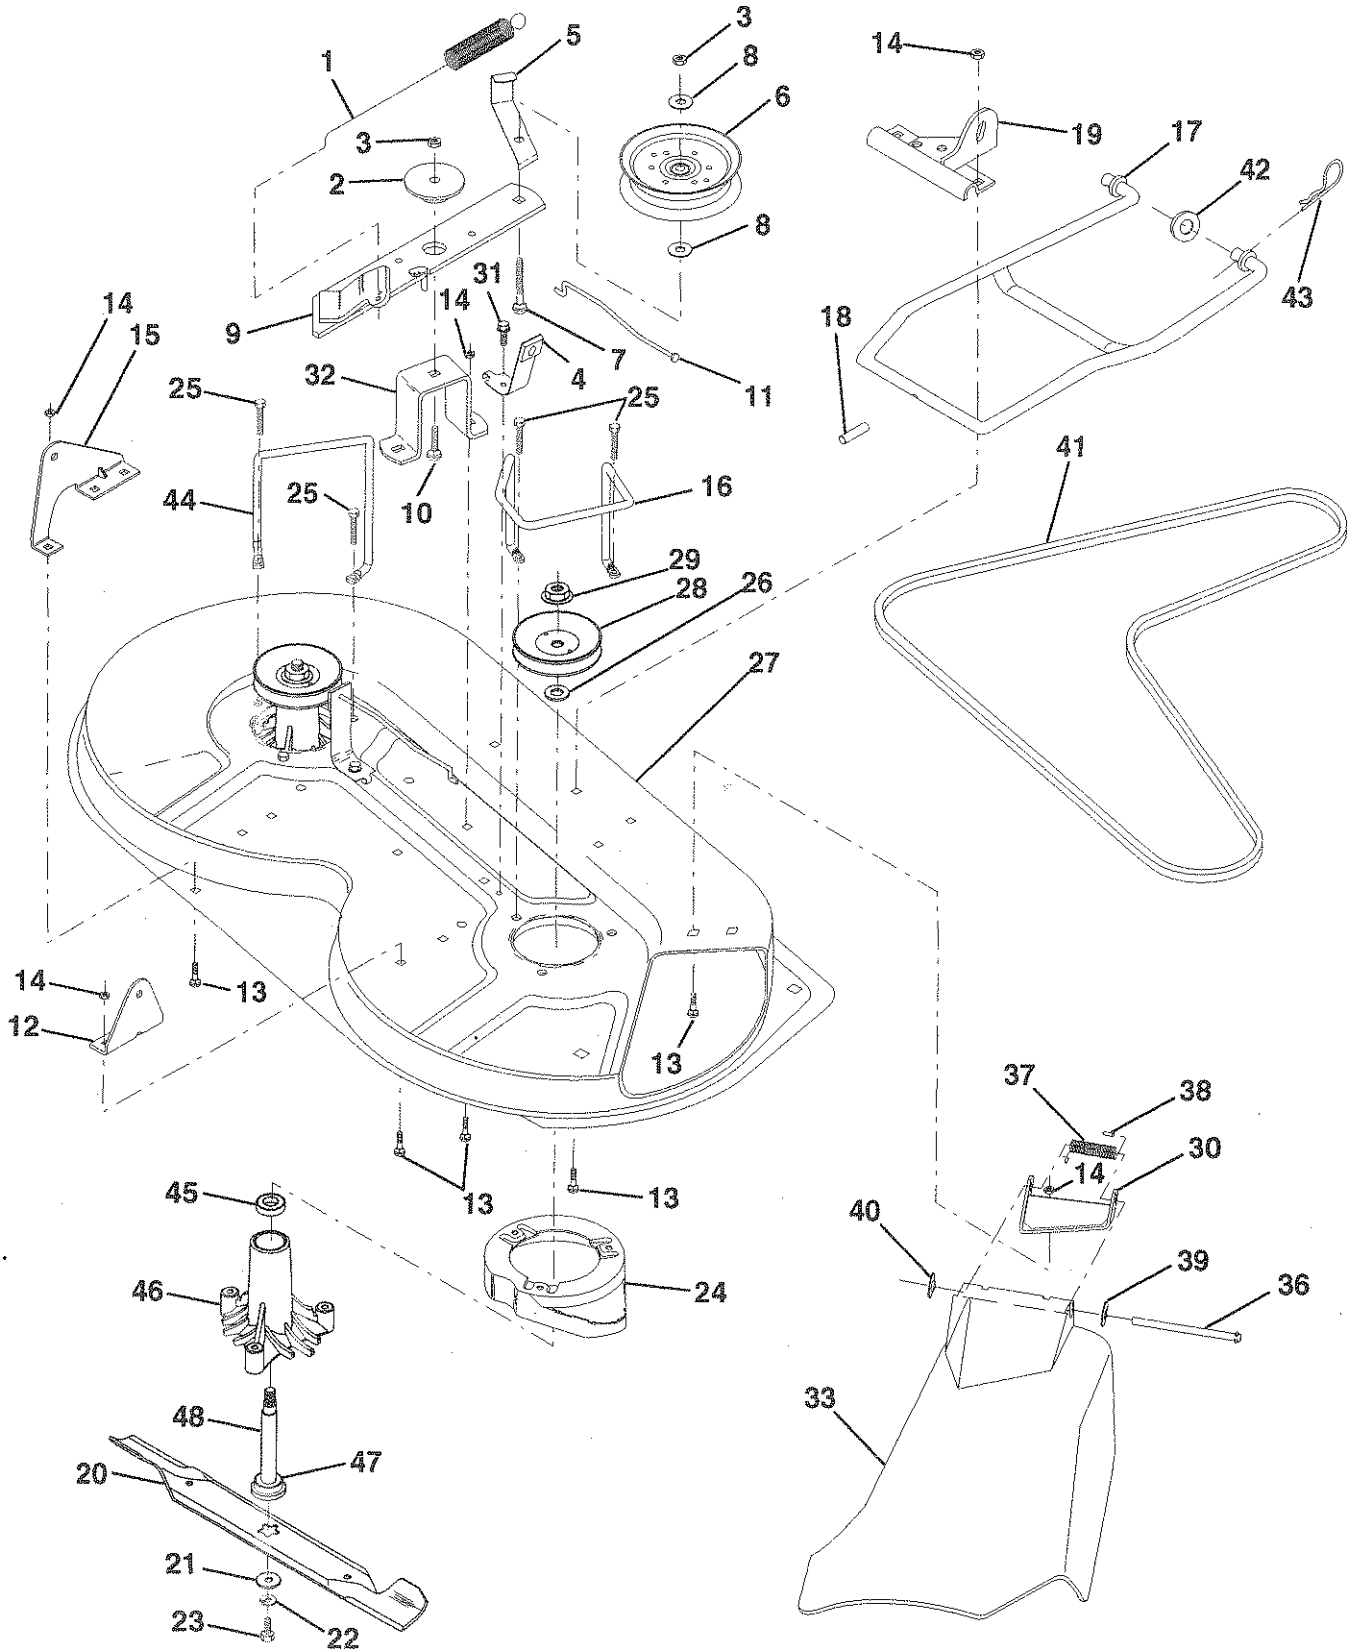

REPAIR PARTS

12 HP 36" TRACTOR - - LR120, PRODUCT NO. 954 00 04-12 (HU1236B)

MOWER DECK

REPAIR PARTS

12 HP 36" TRACTOR - - LR120, PRODUCT NO. 954 00 04-12 (HU1236B)

MOWER DECK

KEY NO.	PART NO.	DESCRIPTION
1	532127743	Spring, Mower Clutch
2	532122052	Spacer, Retainer
3	873680600	Nut, Crownlock
4	532130840	Brake Asm.
5	532131251	Guide, Belt Idler
6	532123688	Pulley, Flat Idler
7	872110616	Bolt, Carr. 3/8-16 x 1-3/4 Gr. 5
8	819131410	Washer 13/21 x 7/8 x 10 Ga.
9	532127744	Arm Asm., Idler Mower
10	872110608	Bolt, Carriage 3/8-16 x 1
11	532130841	Rod, Brake
12	532127356	Bracket, Lift R. H. Rear
13	872140505	Bolt, Carriage 5/16-18 x 5/8
14	873680500	Nut, Crownlock 5/16-18
15	532127357	Bracket, Lift L. H. Rear
16	532130837	Keeper, R. H.
17	532128508	Link, Asm. Mower Stabilizer
18	532128511	Pin, Drive
19	532127380	Bracket, Asm. Front
20	532138496	Blade
21	532129962	Washer, Hard
22	810030600	Washer, Lock 3/8
23	532850857	Bolt 3/8-24 x 1-1/4 Gr. 8
24	532136929	Stripper
25	532078158	Bolt 5/16-18 x 1-1/4
26	532129963	Washer .150 Thk.
27	532129983	Deck Assembly
28	532129207	Pulley, Mandrel
29	873050900	Nut, Flangelock 9/16
30	532136631	Bracket, Asm. Deflector
31	817490508	Screw, Hex Wsh. Thdrol. 5/16-18 x 1/2
32	532122051	Arm, Support Idler Mower
33	532131560	Deflector
36	532121980	Rod, Hinge
37	532123713	Spring, Torsion Deflector
38	532105304	Cap, Sleeve
39	819111016	Washer 11/32 x 5/8 x 16 Ga.
40	532110452	Pushnut
41	532131264	V-Belt
42	819171616	Washer 11/32 x 5/8 16 Ga.
43	532124660	Retainer, Spring
44	532130836	Keeper, L. H.
45	532110485	Bearing
46	532128774	Housing Mandrel Vented
--	532130794	Mandrel Asm. (Includes Key No.'s 21-23, 26, 29 and 45-48)
47	532129895	Bearing
48	532133172	Shaft, Mandrel (Includes Key #47)
--	532136317	Deck Service Complete

HARDWARE SHOWN LARGER FOR EASIER IDENTIFICATION