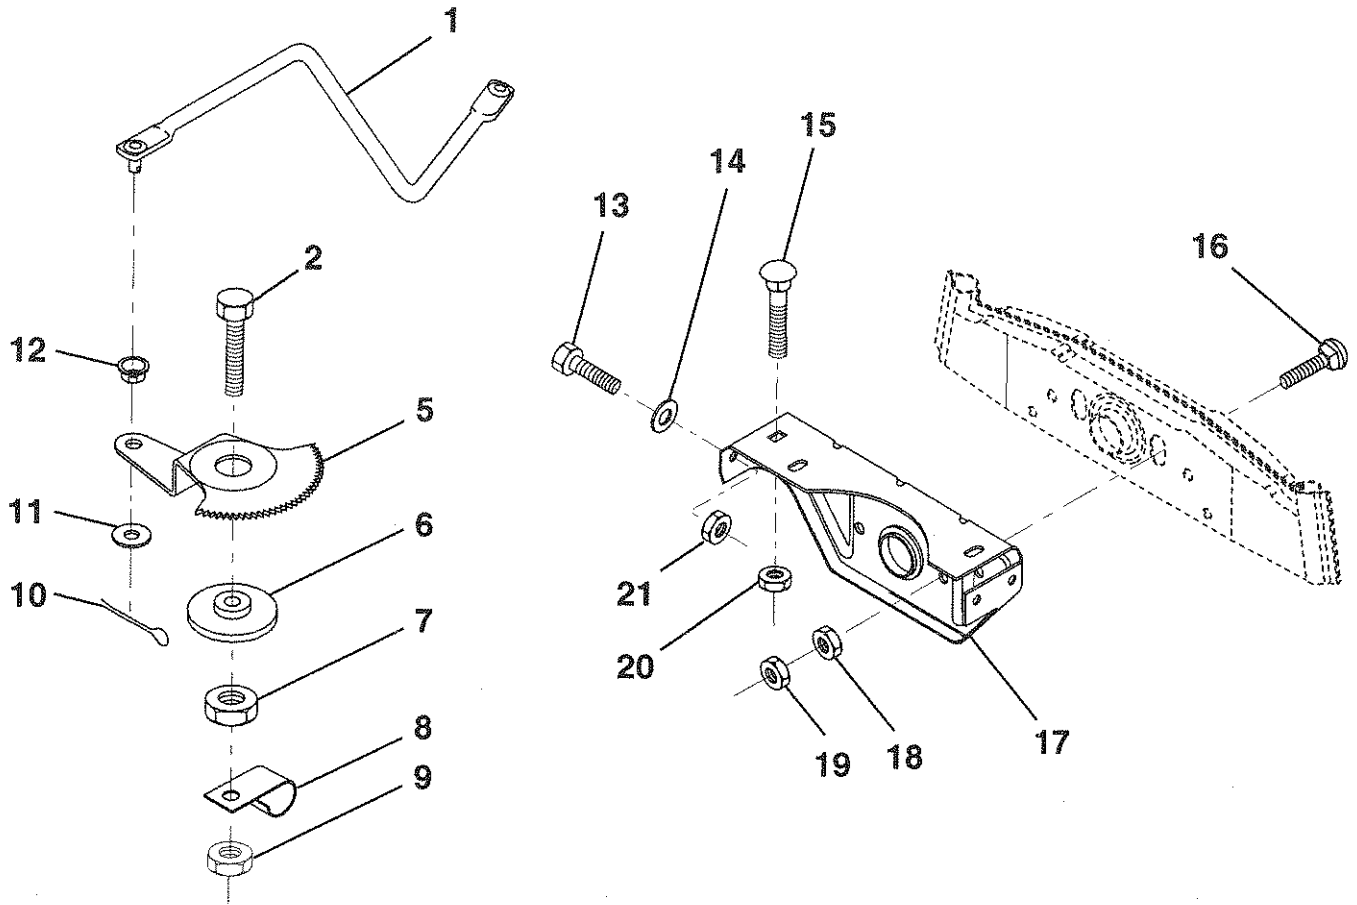

## SECTOR GEAR / AXLE SUPPORT

KEY NO.	PART NO.	DESCRIPTION
1	532132566	Link, Drag
2	874780828	Bolt, Fin Hex 1/2-13 x 1-3/4
5	532121926	Gear, Sector
6	532121927	Bushing
7	873030800	Nut, Heavy Hex Top Lock 1/2-13 UNC
8	532126472	Clip, Insulated
9	873680800	Nut, Crownlock 3/8-16
10	876020412	Pin, Cotter 1/8 x 3/4
11	819131316	Washer, 13/32 x 13/16 x 16 Ga.