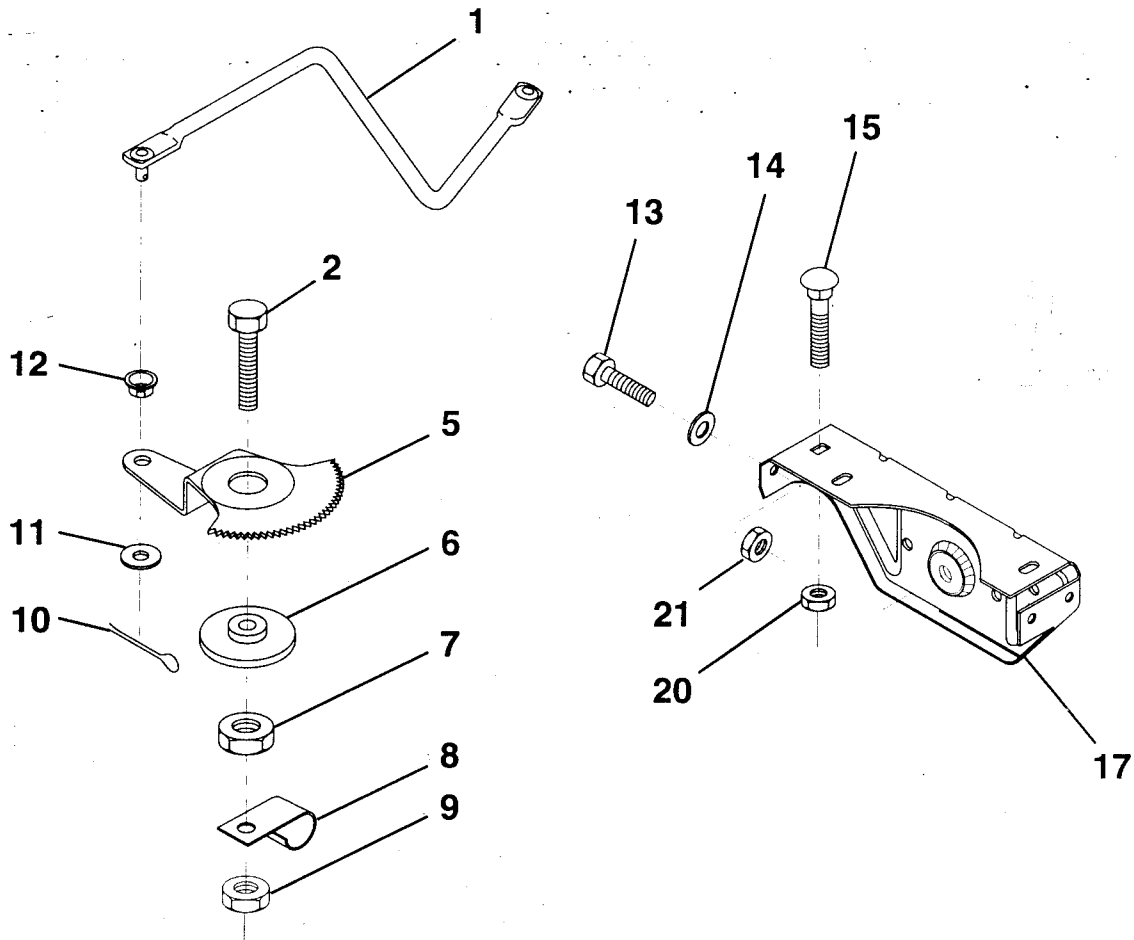

REPAIR PARTS

12 HP 36" TRACTOR - - MODEL NO. LR120 (HN1236A), PRODUCT NO. 954 00 06-02
SECTOR GEAR / AXLE SUPPORT

KEY NO.	PART NO.	DESCRIPTION
1	532132566	Link, Drag
2	874780828	Bolt, Fin Hex 1/2-13 x 1-3/4
5	532121926	Gear, Sector
6	532121927	Bushing
7	873030800	Nut, Heavy Hex Top Lock 1/2-13 UNC
8	532126472	Clip, Insulated
9	873680800	Nut, Crownlock 3/8-16
10	876020412	Pin, Cotter 1/8 x 3/4

KEY NO.	PART NO.	DESCRIPTION
11	819131316	Washer, 13/32 x 13/16 x 16 Ga.
12	532126847	Bushing
13	874760512	Bolt, Hex Hd. 5/16-18 UNC x 3/4
14	819111416	Washer 11/32 x 7/8 x 16 Ga.
15	872110606	Bolt, Carriage 3/8-16 UNC x 3/4
17	532137096	Support, Front Axle
20	873800600	Nut, Crownlock 3/8-16 UNC
21	873800500	Nut, Crownlock 5/16-18

HARDWARE SHOWN LARGER FOR EASIER IDENTIFICATION