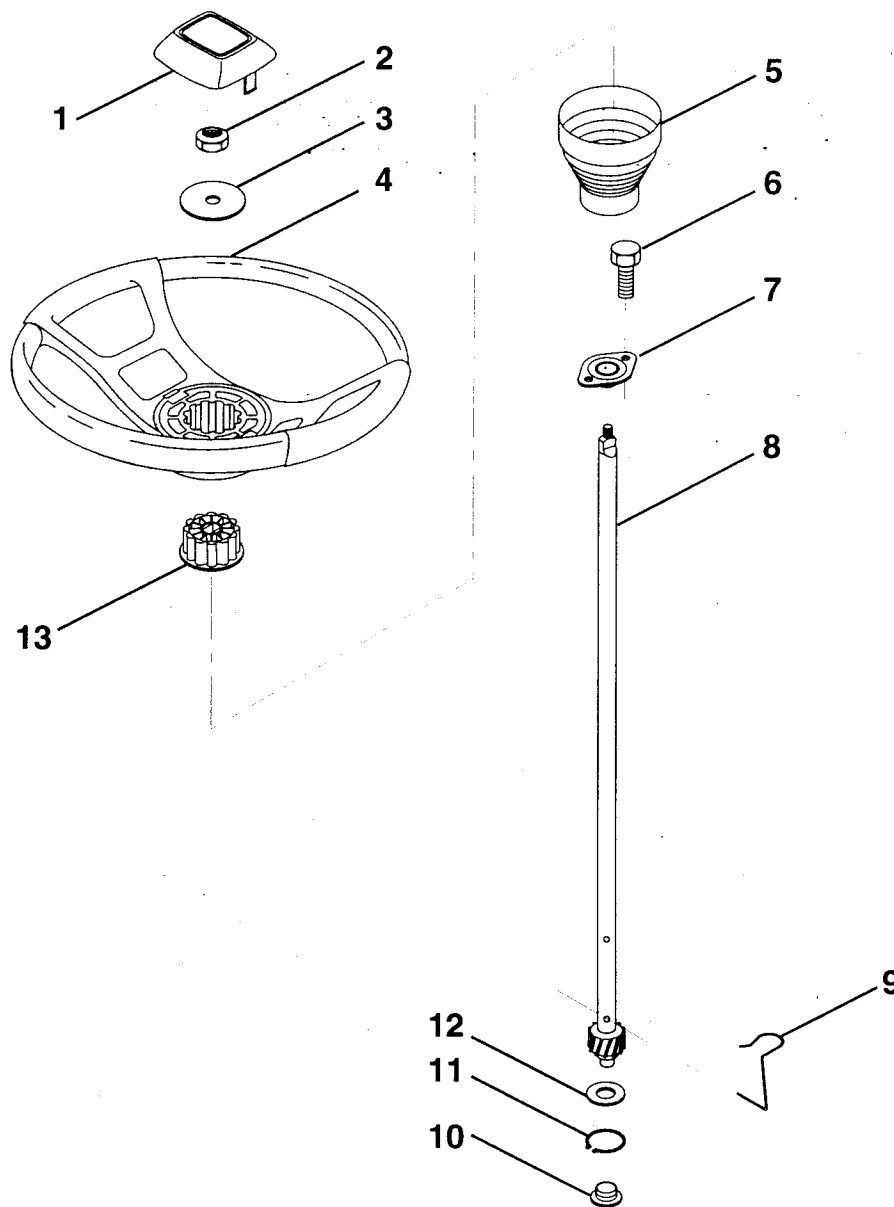

REPAIR PARTS

12 HP 36" TRACTOR -- MODEL NO. LR120 (HN1236A), PRODUCT NO. 954 00 06-02
STEERING WHEEL

KEY NO.	PART NO.	DESCRIPTION	KEY NO.	PART NO.	DESCRIPTION
1	532124416	Insert, Wheel, Steering	8	532123651	Shaft, Steering
2	532124701	Nut, Lock 3/8-24 UNF	9	532124210	Clip, Steering
3	819133808	Washer 12/32 x 2-3/8 x 8 Ga.	10	532123438	Bushing, Lower, Steering
4	532124415	Wheel, Steering	11	812000045	Ring, Retaining
5	532127396	Sleeve, Steering	12	819211616	Washer 21/32 x 1 x 16 Ga.
6	817431008	Screw, Hex #10-16 x 1/2 TY-B	13	532104820	Adaptor, Wheel, Steering
7	532102803	Bushing, Steering			

HARDWARE SHOWN LARGER FOR EASIER IDENTIFICATION