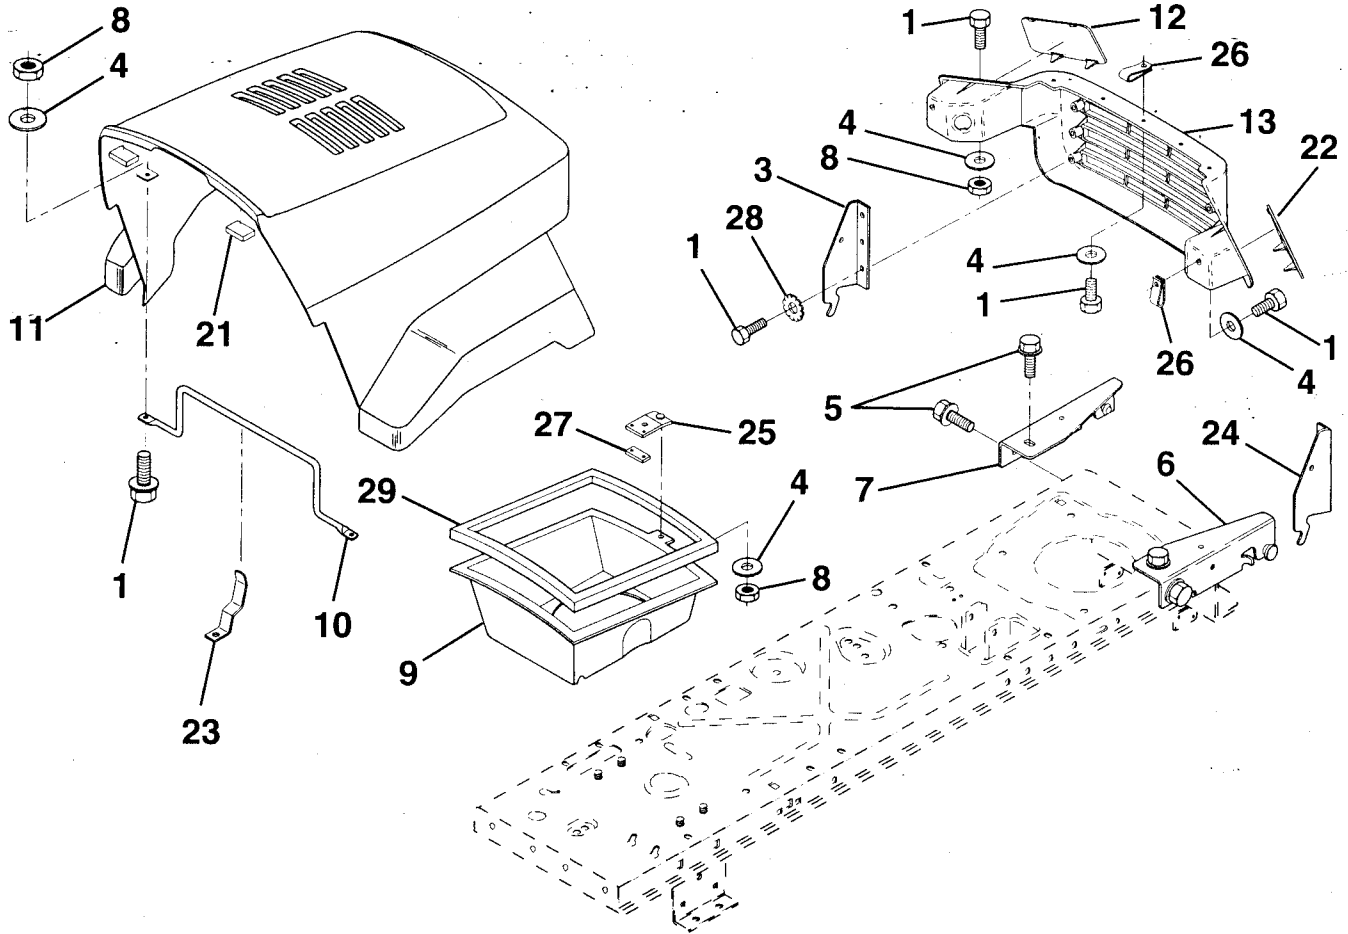

REPAIR PARTS

12 HP 36" TRACTOR - - MODEL NO. LR120 (HN1236A), PRODUCT NO. 954 00 06-02

HOOD

KEY NO.	PART NO.	DESCRIPTION	KEY NO.	PART NO.	DESCRIPTION
1	874780410	Bolt Fin Hex 1/4-20 x 5/8	13	532130984	Grille
3	532128445	Bracket Pivot Hood LH	21	532126938	Bumper Hood
4	819091016	Washer, Flat 1/4	22	532130985	Lens RH
5	817490512	Screw Thdrol 5/16-28 x 3/4	23	532139969	Latch Hood
6	532140051	Bracket Asm. Pivot Hood RH	24	532128446	Bracket Pivot Hood RH
7	532140050	Bracket Asm. Pivot Hood LH	25	532131037	Clip Asm. Duct Air
8	873220400	Nut Fin Hex 1/4-20	26	532052921	Clip Tinnerman
9	532123840	Duct Air Hood	27	532131028	Clip Tinnerman
10	532130850	Brace Hood	28	811050400	Washer Lock Ext. Tooth
11	532140142	Hood	29	532120537	Strip Foam
12	532130986	Lens LH			

HARDWARE SHOWN LARGER FOR EASIER IDENTIFICATION