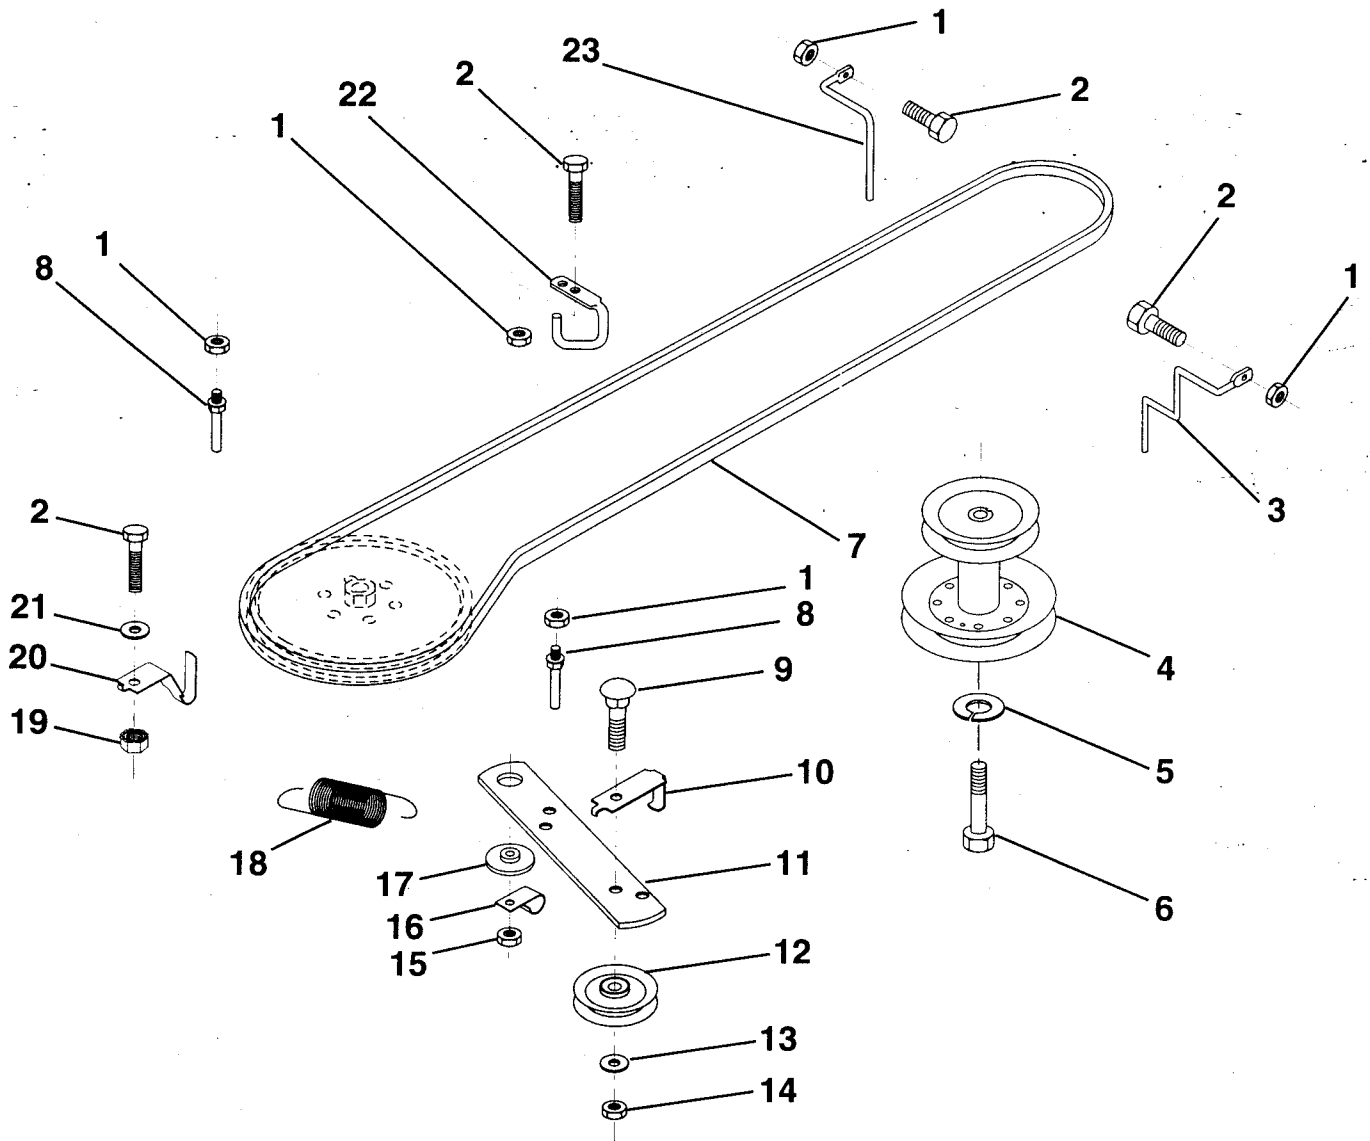

REPAIR PARTS

12 HP 36" TRACTOR - - MODEL NO. LR120 (HN1236A), PRODUCT NO. 954 00 06-02

GROUND DRIVE

KEY NO.	PART NO.	DESCRIPTION	KEY NO.	PART NO.	DESCRIPTION
1	873800500	Nut, Crownlock 5/16-18	13	819131316	Washer 13/32 x 13/16 x 16 Ga.
2	874760512	Bolt, Hex Hd 5/16-18 UNC x 3/4	14	873930600	Nut, Centerlock 3/8-16 UNC
3	532131205	Keeper, Mower Drive, R. H.	15	873800600	Nut, Crownlock 3/8-16 UNC
4	532138029	Pulley, Engine	16	532126471	Clip, Insulated
5	810040700	Washer, Lock 7/16	17	532122052	Spacer, Retainer
6	871170744	Bolt Hex 7/16-20 Gr. 5	18	532131459	Spring Extension
7	532134525	Traction, V-Belt Drive	19	873510500	Nut, Keps 5/16-18 UNC
8	532123405	Keeper, T/A Ground Drive Belt	20	532139919	Keeper, T/A Ground Drive Belt
9	872140612	Bolt, Carr. 3/8-16 UNC x 1-1/2	21	819111016	Washer 11/32 x 5/8 x 16 Ga.
10	532123396	Keeper, Belt Ground Drive Idler	22	532123404	Keeper, Frame Ground Drive Belt
11	532123395	Arm, Ground Drive Clutch	23	532131204	Keeper, Mower Drive, L. H.
12	532123674	Idler, Flat			

HARDWARE SHOWN LARGER FOR EASIER IDENTIFICATION