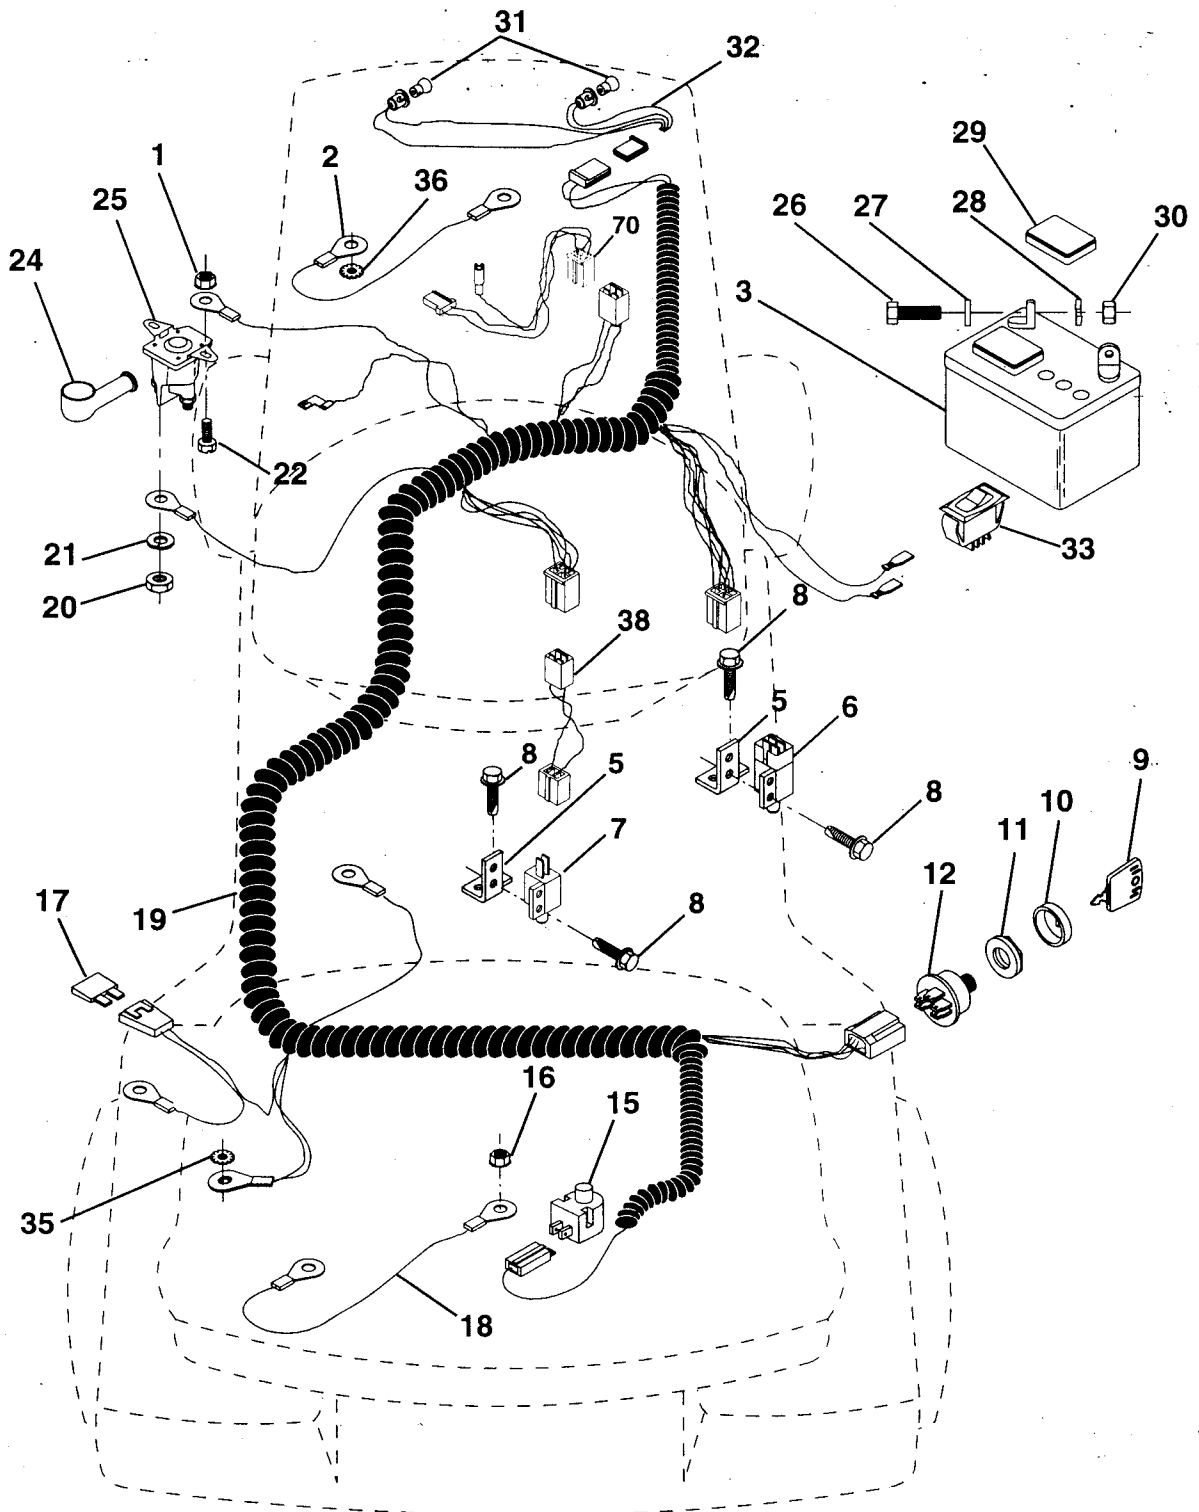

REPAIR PARTS

12 HP 36" TRACTOR -- MODEL NO. LR120 (HN1236A), PRODUCT NO. 954 00 06-02
ELECTRICAL

REPAIR PARTS

12 HP 36" TRACTOR - - MODEL NO. LR120 (HN1236A), PRODUCT NO. 954 00 06-02

ELECTRICAL

KEY NO.	PART NO.	DESCRIPTION
1	873510400	Nut, Hex Keps 1/4-20
2	532108423	Assembly, Cable
3	532133909	Battery
5	532108236	Bracket, Switch
6	532109553	Switch, Interlock (4-terminal)
7	532104445	Switch, Interlock (2-terminal)
8	817021008	Screw, Hex Hd. Tap #10-24 x 1/2
9	532140402	Key, Steel Delta
10	532123620	Cover, Key Ignition
11	532140400	Nut, Ignition
12	532140399	Switch, Ignition
15	532121305	Switch, Plunger
16	873510500	Nut, Hex, Keps 5/16-18
17	532108824	Fuse
18	532128353	Assembly, Cable
19	532140411	Harness, Ignition
20	873350400	Nut, Hex Jam 1/4-20
21	810090400	Washer, Lock 1/4
22	874780408	Bolt, Fin. Hex 1/4-20 UNC x 1/2 Gr. 5
24	532131563	Cover, Terminal
25	532138406	Solenoid
26	874760412	Bolt, Hex Hd. 1/4-20 UNC x 3/4
27	819091016	Washer 9/32 x 5/8 x 16
28	810040400	Washer, Lock 1/4
29	532121264	Cap, Battery
30	873220400	Nut, Fin. Hex 1/4-20 UNC
31	532004152	Bulb Light
32	532131078	Harness Headlight
33	532110712	Switch Light
35	811050600	Washer Lock Ext. Tooth 3/8
36	811150400	Washer Lock Inter. Tooth 1/4
37	532140413	Harness Engine
38	532140660	Adapter Harness

NOTE: All component dimensions given in U.S. inches.
1 inch = 25.4 mm

HARDWARE SHOWN LARGER FOR EASIER IDENTIFICATION