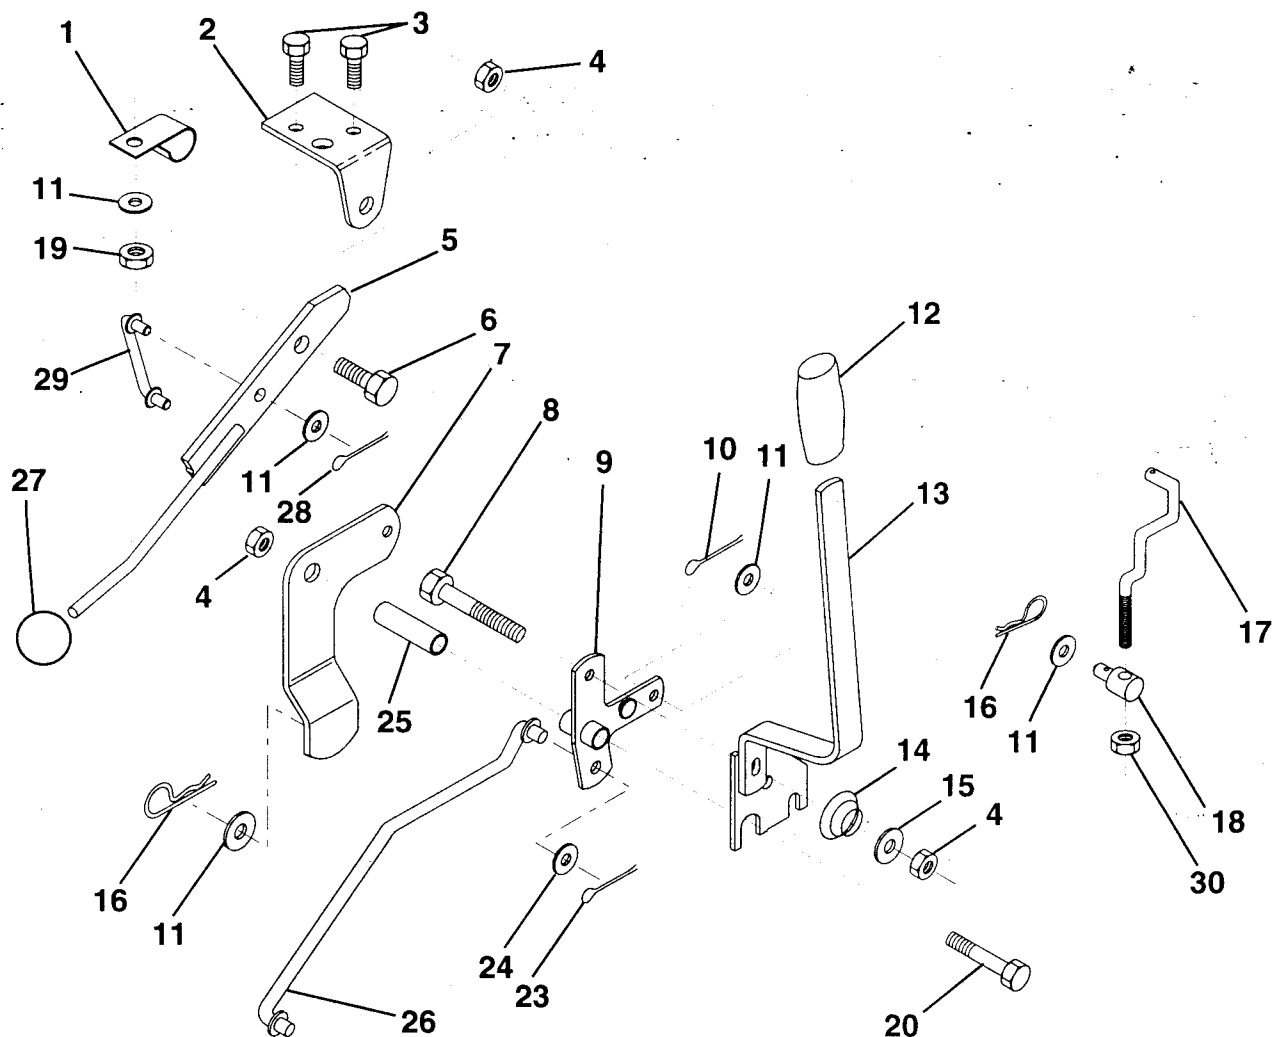

REPAIR PARTS

12 HP 36" TRACTOR - - MODEL NO. LR120 (HN1236A), PRODUCT NO. 954 00 06-02

MOWER LIFT LEVER

KEY NO.	PART NO.	DESCRIPTION	KEY NO.	PART NO.	DESCRIPTION
1	532126470	Clip, Insulated	15	819131212	Washer 13/32 x 3/4 x 12 Ga.
2	532122018	Bracket, Mower Clutch	16	532124961	Retainer, Spring
3	874780408	Bolt, Fin. Hex 1/4-20 UNC x 1/2 Gr. 5	17	532127359	Link, Front Lift
4	873800600	Nut, Crownlock 3/8-16 UNC	18	532133205	Trunnion, Threaded 3/8-16
5	532123417	Assembly, Clutch Lever	19	873680400	Nut, Crownlock 1/4-20
6	532106451	Bolt, Shoulder	20	874760644	Bolt, Fin. Hex 3/8-16 UNC x 2-3/4
7	532135371	Assembly, Mower Clutch Arm	23	876020416	Pin, Cotter 1/8 x 1
8	874760636	Bolt, Hex 3/8-16 UNC x 2-1/4	24	819171616	Washer 17/32 x 1 x 16 Ga.
9	532121930	Bellcrank, Asm. Lift	25	532121933	Tube, Spacer
10	876020412	Pin, Cotter 1/8 x 3/4	26	532121934	Rod, Mower Lift
11	819131316	Washer 13/32 x 13/16 x 16 Ga.	27	532106932	Knob
12	532131861	Grip, Handle	28	876020312	Pin, Cotter 3/32 x 3/4
13	532139352	Assembly, Lift Handle	29	532131655	Link, Mower Clutch
14	532123496	Spring, Compression	30	873350600	Nut Hex Jam 3/8-16 Unc

HARDWARE SHOWN LARGER FOR EASIER IDENTIFICATION