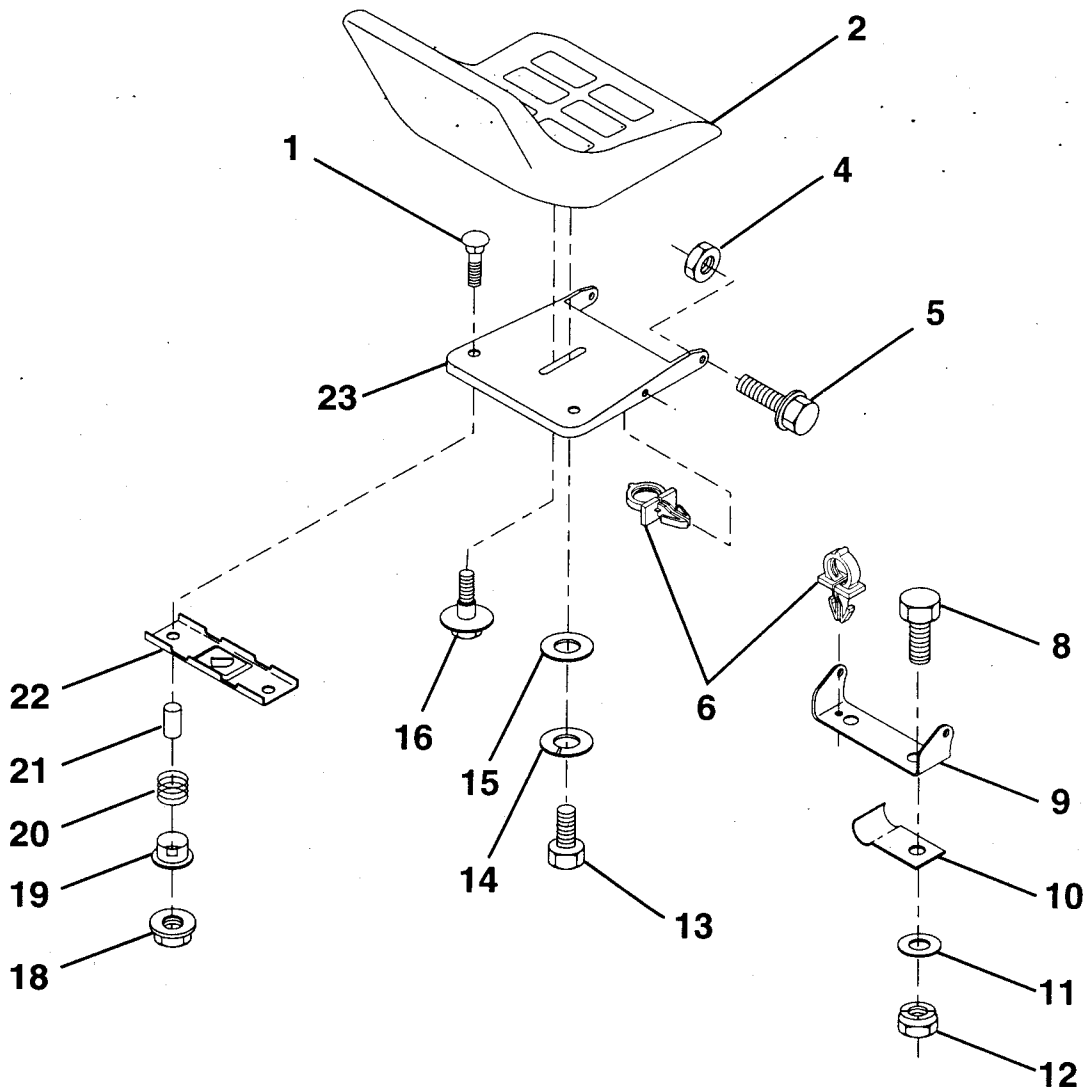

REPAIR PARTS

12 HP 36" TRACTOR - - MODEL NO. LR120 (HN1236A), PRODUCT NO. 954 00 06-02
SEAT

KEY NO.	PART NO.	DESCRIPTION
1	872050411	Bolt, Carriage 1/4-20 x 1-3/8
2	532140838	Seat
4	873800500	Nut, Crownlock 5/16-18
5	532139888	Bolt, Shoulder 5/16-18 UNC
6	532140407	Clip, Insulated
8	874760612	Bolt, Fin Hex 3/8-16 UNC x 3/4
9	532140551	Bracket, Pivot Seat
10	532126471	Clip, Insulated
11	819133210	Washer 12/32 x 2 x 10 Ga.
12	873800600	Nut, Crownlock 3/8-16 UNC

KEY NO.	PART NO.	DESCRIPTION
13	874780814	Bolt Hex 1/2-13 x 7/8
14	810040800	Washer Lock Hvy. Hlcl Spring 1/2
15	819171912	Washer, 17/32 x 1-3/16 x 12 Ga.
16	532127018	Bolt, Shoulder
18	532123976	Nut, Hex Large Flange Lock
19	532121248	Bushing, Snap
20	532121250	Spring, Compression
21	532134300	Spacer, Split 28 Id. x .88 Lg.
22	532121246	Bracket, Switch, Mounting
23	532140552	Pan, Seat

HARDWARE SHOWN LARGER FOR EASIER IDENTIFICATION