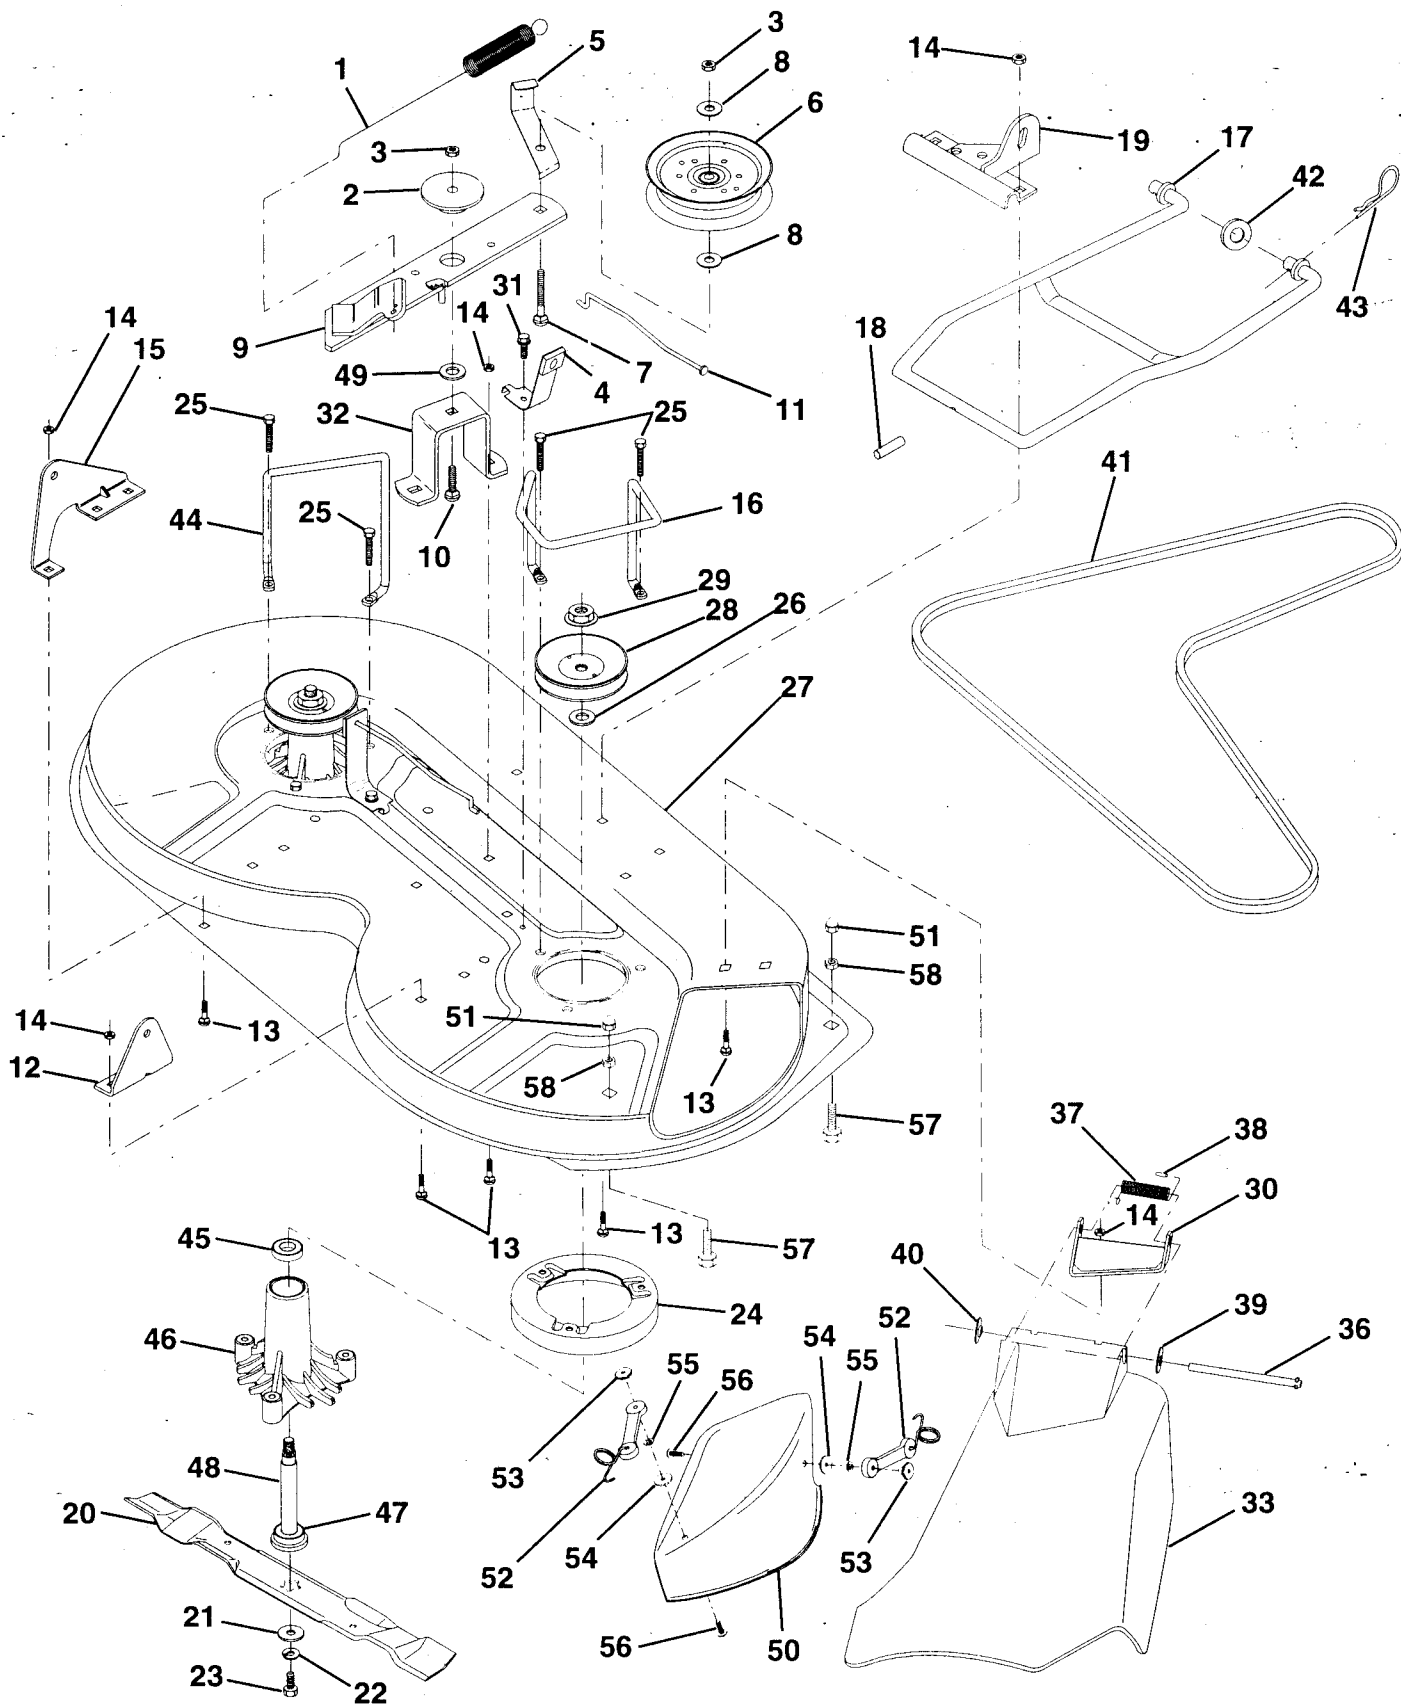

REPAIR PARTS

12 HP 36" TRACTOR - - MODEL NO. LR120 (HN1236A), PRODUCT NO. 954 00 06-02

MOWER DECK

REPAIR PARTS

12 HP 36" TRACTOR - - MODEL NO. LR120 (HN1236A), PRODUCT NO. 954 00 06-02

MOWER DECK

KEY NO.	PART NO.	DESCRIPTION	KEY NO.	PART NO.	DESCRIPTION
1	532140064	Spring, Mower Clutch	31	817490508	Screw, Hex Wsh. Thdrol. 5/16-18 x 1/2
2	532122052	Spacer, Retainer	32	532122051	Arm, Support Idler Mower
3	873800600	Nut, Crownlock	33	532131560	Deflector
4	532130840	Brake Asm.	36	532121980	Rod, Hinge
5	532131251	Guide, Belt Idler	37	532123713	Spring, Torsion Deflector
6	532121316	Pulley, Flat Idler	38	532105304	Cap, Sleeve
7	872110616	Bolt, Carr. 3/8-16 x 1-3/4 Gr. 5	39	819111016	Washer 11/32 x 5/8 x 16 Ga.
8	819131410	Washer 13/21 x 7/8 x 10 Ga.	40	532110452	Pushnut
9	532140092	Arm Asm., Idler Mower	41	532131264	V-Belt
10	872140610	Bolt, Carriage 3/8-16 x 1-1/4	42	819171616	Washer 11/32 x 5/8 16 Ga.
11	532130841	Rod, Brake	43	532124660	Retainer, Spring
12	532127356	Bracket, Lift R. H. Rear	44	532140608	Keeper, L. H.
13	872140505	Bolt, Carriage 5/16-18 x 5/8	45	532110485	Bearing
14	873800500	Nut, Crownlock 5/16-18	46	532128774	Housing Mandrel Vented
15	532127357	Bracket, Lift L. H. Rear	47	532129895	Bearing
16	532140093	Keeper, R. H.	48	532137645	Shaft, Mandrel (Includes Key # 47)
17	532128508	Link, Asm. Mower Stabilizer	49	532106513	Washer Wear 16 Ga.
18	532128511	Pin, Drive	50	532140102	Mulcher Plate
19	532127380	Bracket, Asm. Front	51	532133841	Acorn Nut 5/16-18
20	532140101	Blade Mulching	52	532130758	Latch Hook
21	532140296	Washer, Hard	53	532125004	Nut, Weld
22	810030600	Washer, Lock 3/8	54	819061216	Washer #10
23	532850857	Bolt 3/8-24 x 1-1/4 Gr. 8	55	810071000	Washer, Lock#10
24	532140329	Stripper	56	871161010	Screw
25	532138776	Screw Thdrol Hex Hd	57	874930516	Bolt, Hex 5/16-18 x 1
26	532129963	Washer .150 Thk.	58	532063124	Locknut 5/16-18
27	532129983	Deck Assembly	--	532130794	Mandrel Asm. (Includes Key No.'s 22-23, 26, 29 and 45-48)
28	532129207	Pulley, Mandrel	--	532140979	Deck, Mower Complete
29	532137266	Nut, Flangelock 9/16			
30	532136631	Bracket, Asm. Deflector			

HARDWARE SHOWN LARGER FOR EASIER IDENTIFICATION