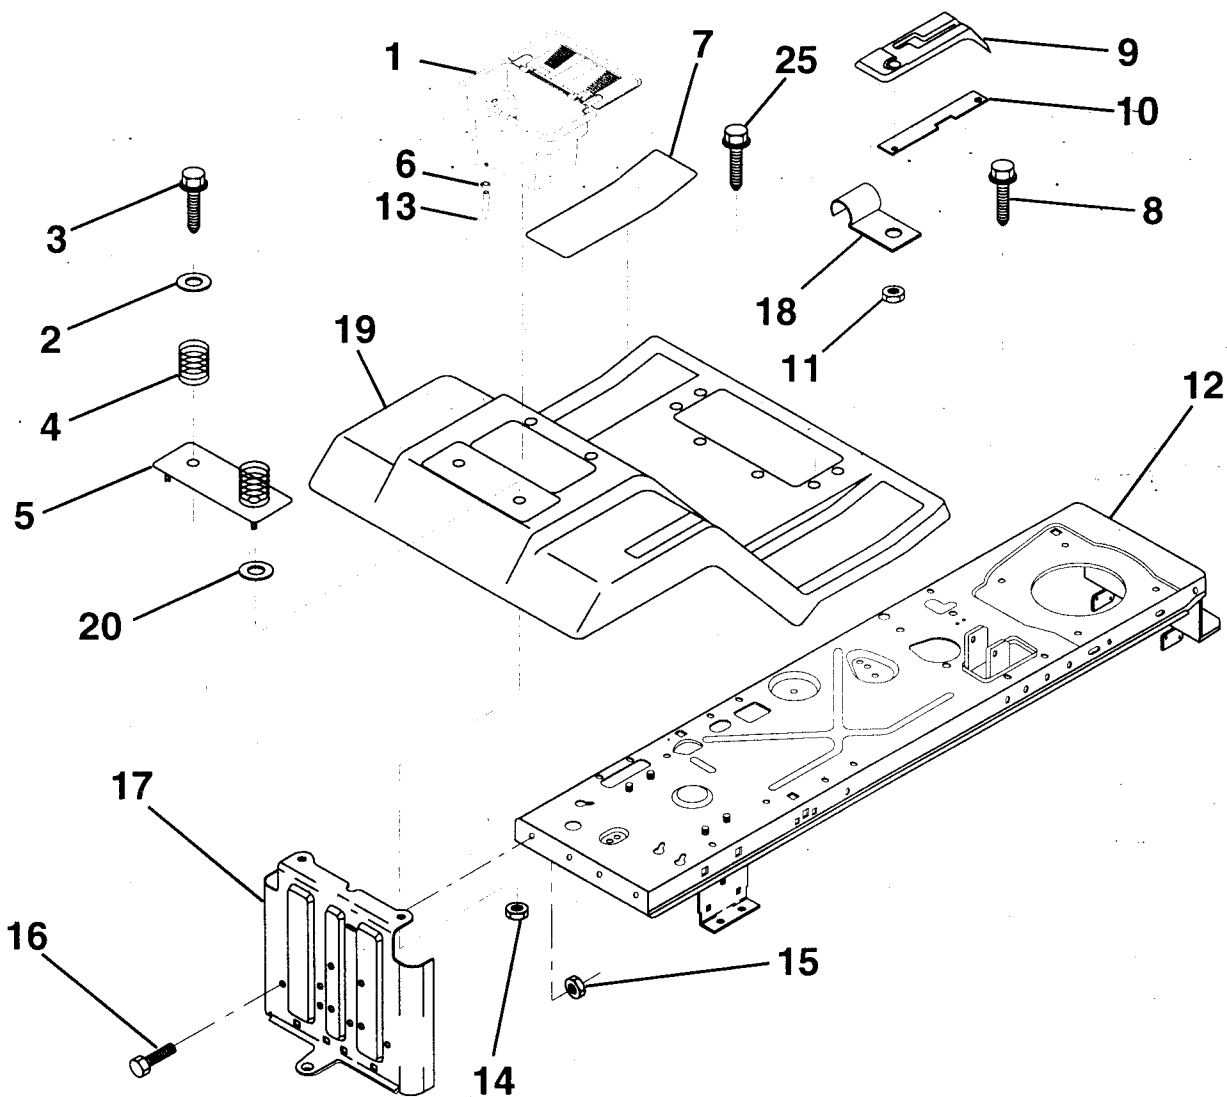

REPAIR PARTS

12 HP 36" TRACTOR - - MODEL NO. LR120 (HN1236A), PRODUCT NO. 954 00 06-02

FENDER/CHASSIS

KEY NO.	PART NO.	DESCRIPTION	KEY NO.	PART NO.	DESCRIPTION
1	532129965	Case, Battery	11	532124346	Nut, Self-Threading, Wsher Hd 3/16
2	819132012	Washer 13/32 x 1-1/4 x 12 Ga.	12	532140784	Assembly, Frame
3	817490612	Screw, Hex Wsh. Thrdrol 3/8-16 x 3/4	13	532109238	Tube, Battery Drain
4	532124181	Spring, Compression, Seat	14	873510400	Nut, Keps 1/4-20 UNC
5	532125142	Plate, Asm. Battery	15	873800500	Nut, Crownlock 5/16-18
6	532109596	Clamp, Hose	16	874760512	Bolt, Hex Hd. 5/16-18 UNC x 3/4
7	532124144	Pad, Footrest	17	532127880	Drawbar
8	817490512	Screw Thdrol 5/16-18 x 3/4	18	532126470	Clip, Insulated
9	532126994	Console, Shift Control	19	532141393	Fender/Footrest
10	532139783	Bar, Shift Lock	20	819091413	Washer 9/32 x 7/8 x 13 Ga.
			25	871490516	Scr-Hx Wsh Thd Rol 5/16-18 x 1

HARDWARE SHOWN LARGER FOR EASIER IDENTIFICATION