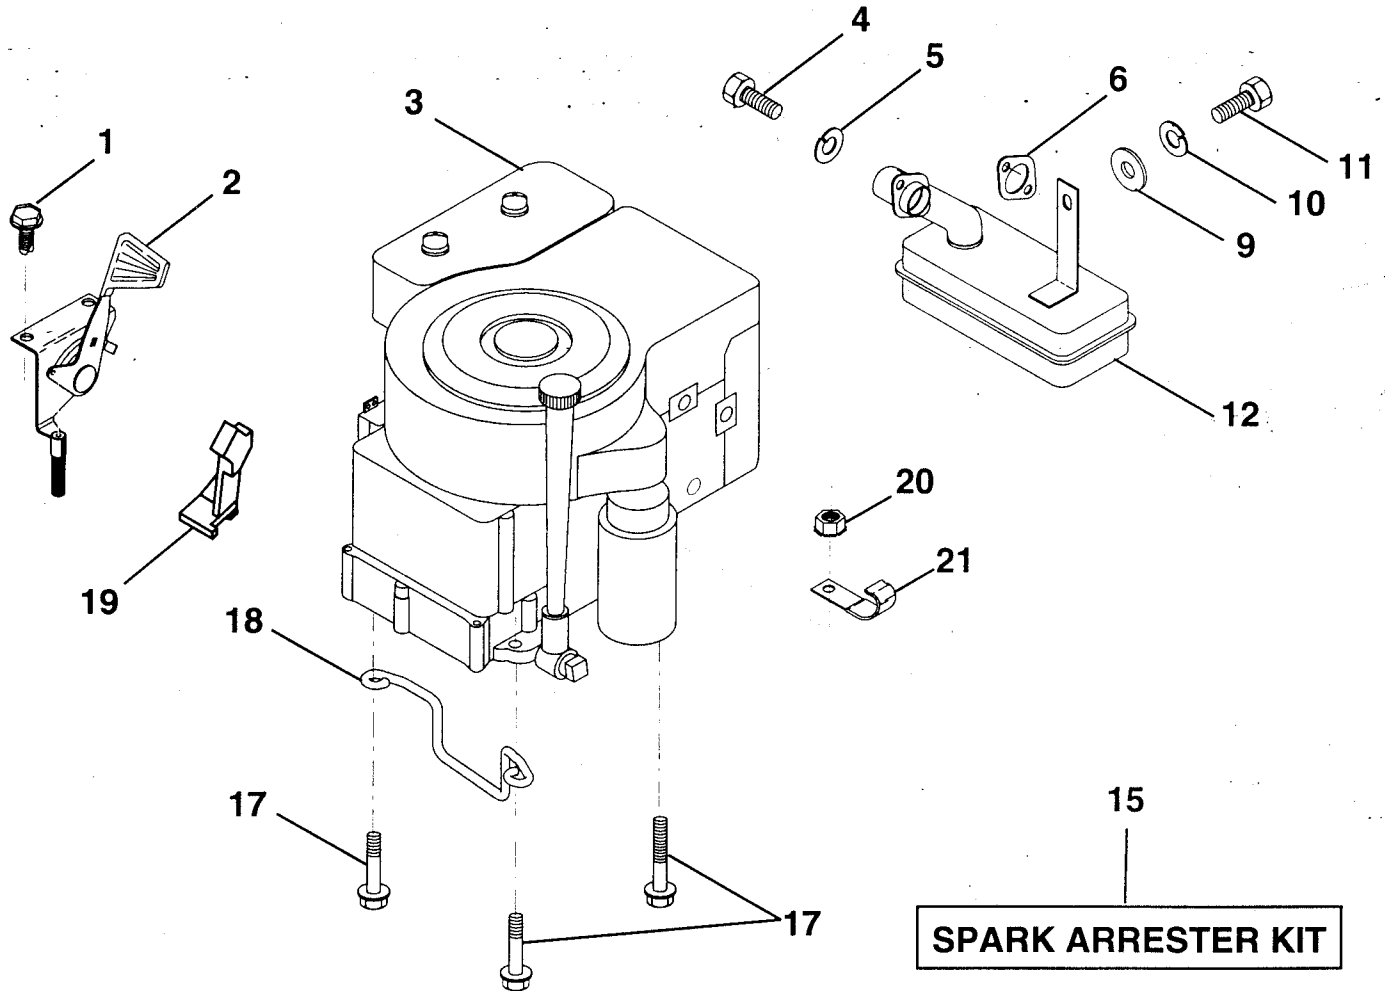

REPAIR PARTS

12 HP 36" TRACTOR - - MODEL NO. LR120 (HN1236A), PRODUCT NO. 954 00 06-02
ENGINE

KEY NO.	PART NO.	DESCRIPTION	KEY NO.	PART NO.	DESCRIPTION
1	817060408	Screw, Hex Thd. Cut 1/4-20 x 1/2	11	-----	Bolt, Hex Fin. (Order From Eng. Mfg.)
2	532133025	Control, Throttle	12	532137437	Muffler
3	532131951	Engine, Briggs and Stratton Model No. 282707	15	532137180	Arrester, Spark (Optional equipment)
4	871070512	Screw, Hex, Cap 5/16-18 x 3/4	17	817490624	Screw, Hex Washer Head, Thdrol. 3/8-16 x 1-1/2
5	810040500	Washer, Lock Heavy Helical Spring 5/16	18	532126636	Keeper, Ground Drive Belt
6	532125593	Gasket, Exhaust	19	532127951	Stop, Throttle
9	819101216	Washer 5/16 x 3/4 x 16	20	873510600	Screw Thdrol. 3/8-16
10	810040400	Washer, Lock Hvy Hlcl Spring 1/4	21	532124996	Clip Line Fuel

HARDWARE SHOWN LARGER FOR EASIER IDENTIFICATION