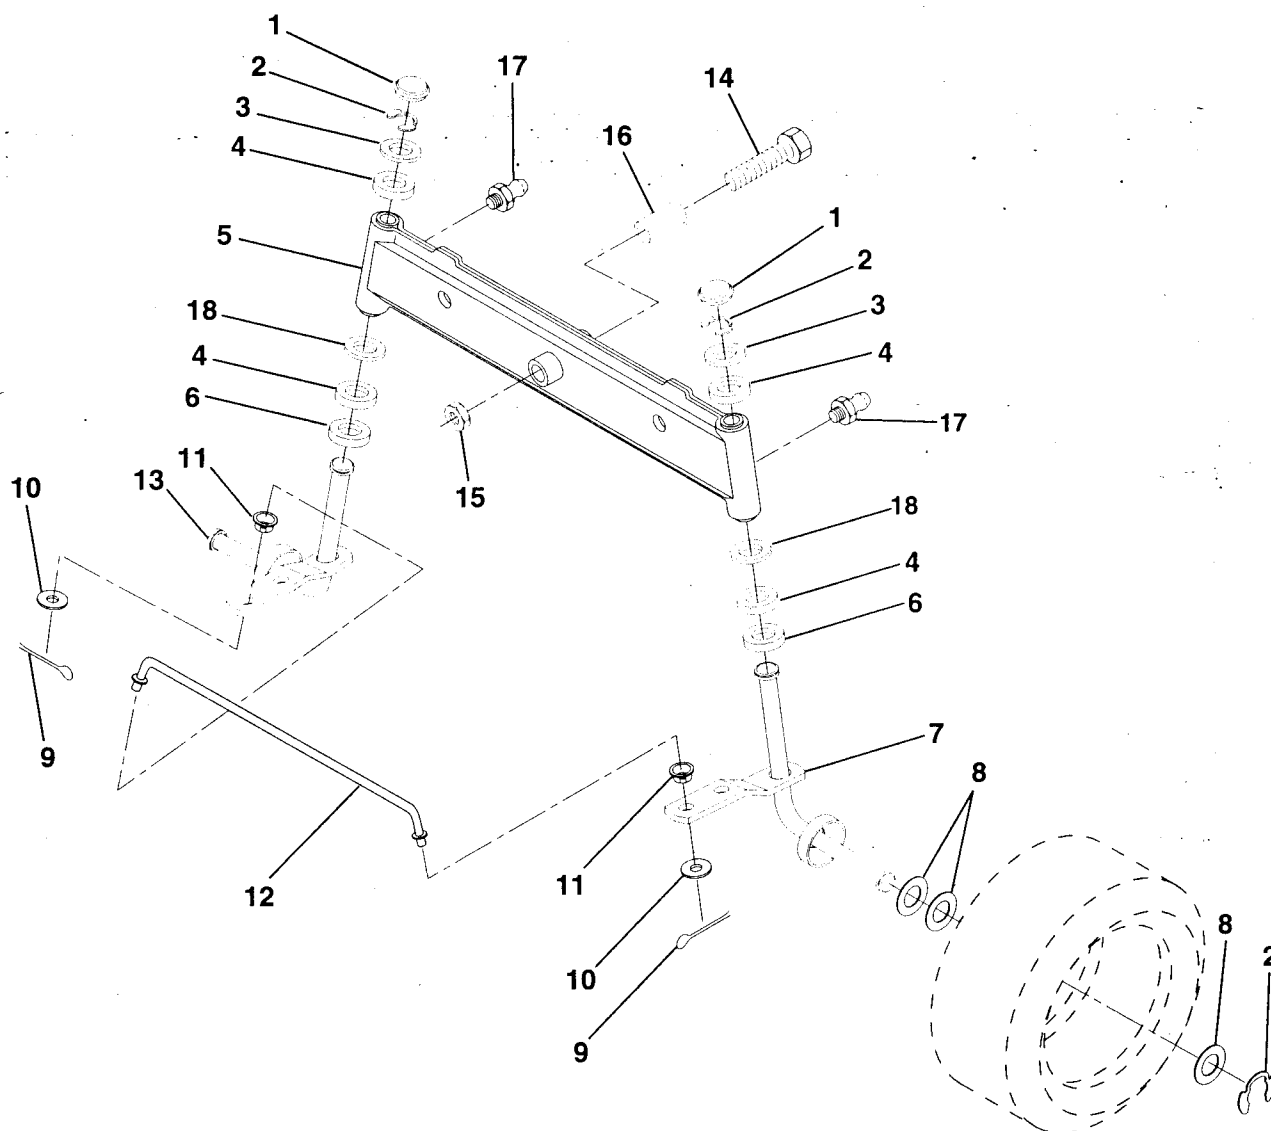

REPAIR PARTS

12 HP 36" TRACTOR -- MODEL NO. LR120 (HN1236A), PRODUCT NO. 954 00 06-02

FRONT AXLE

KEY NO.	PART NO.	DESCRIPTION	KEY NO.	PART NO.	DESCRIPTION
1	532121232	Cap, Spindle	10	819131316	Washer 13/32 x 13/16 x 16 Ga.
2	812000029	Ring, Clip	11	532126847	Bushing
3	532121748	Washer 25/32 x 1-5/8 x 16 Ga.	12	532130465	Rod, Tie
4	532124937	Nyliner	13	532137061	Spindle, L.H. Asm.
5	532133988	Axle, Front	14	874011056	Bolt Hex 5/1-11 x 3-1/2
6	532124931	Bearing, Thrust	15	873901000	Nut, Lock Flange 5/8-11
7	532137062	Spindle, R.H. Asm.	16	532110438	Spacer Bearing Axle
8	532121749	Washer 25/32 x 1-1/4 x 16 Ga.	17	532124836	Fitting Grease
9	876020412	Pin, Cotter 1/8 x 3/4	18	819272016	Washer 27/32 x 1-1/4 x 16 Ga.

HARDWARE SHOWN LARGER FOR EASIER IDENTIFICATION