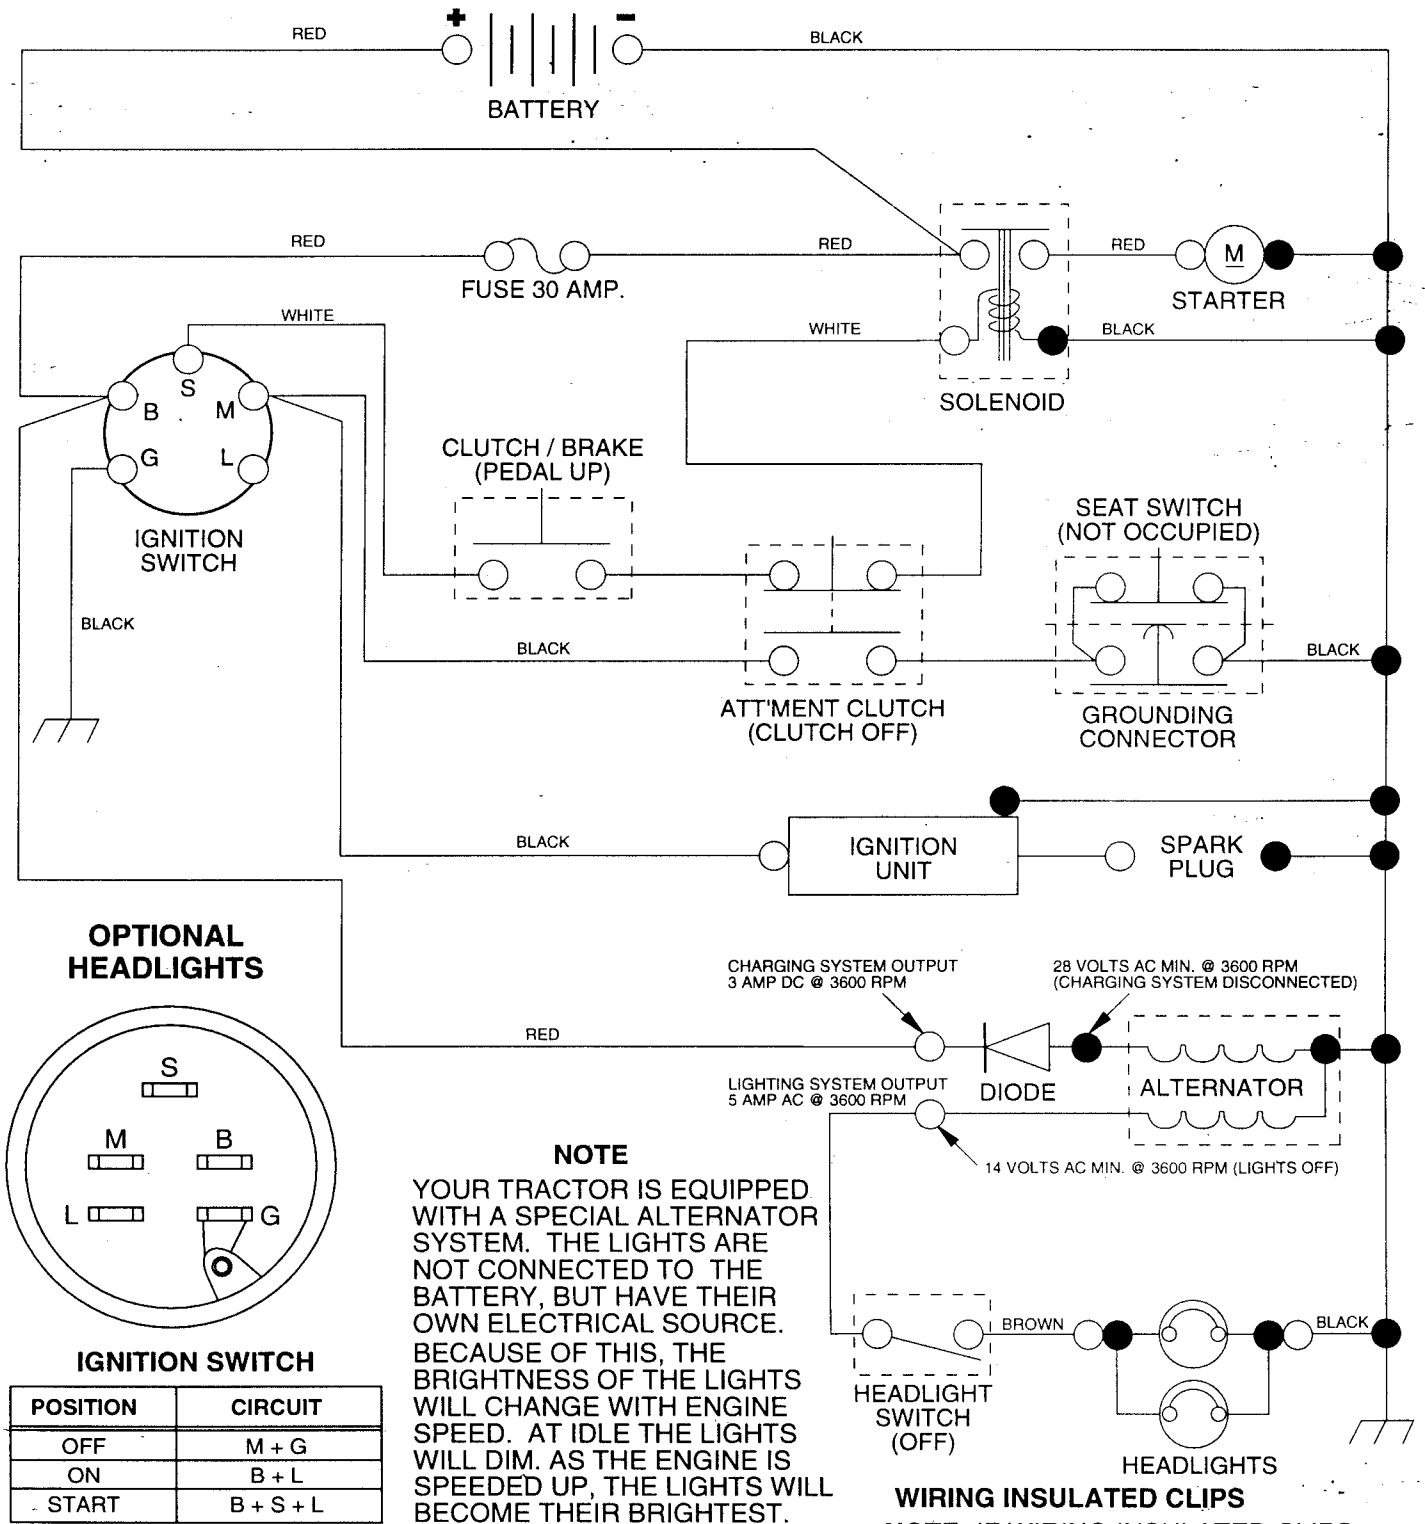

# SCHEMATIC

**IGNITION SWITCH**

POSITION	CIRCUIT
OFF	M + G
ON	B + L
START	B + S + L

● NON-REMOVABLE CONNECTIONS      ○ REMOVABLE CONNECTIONS

**WIRING INSULATED CLIPS**  
**NOTE:** IF WIRING INSULATED CLIPS WERE REMOVED FOR SERVICING OF UNIT, THEY SHOULD BE REPLACED TO PROPERLY SECURE YOUR WIRING.

# REPAIR PARTS

12 HP 36" TRACTOR - - MODEL NO. LR120 (HN1236A), PRODUCT NO. 954 00 06-02

DASH

KEY NO.	PART NO.	DESCRIPTION
1	532132735	Cap, Fuel
2	532138395	Assembly, Dash & Fuel Tank
3	532123487	Clamp, Hose
4	532008544	Line, Fuel
5	532008548	Line, Fuel
6	873510400	Nut, Hex, Keps 1/4-20
7	532124996	Clip, Fuel Line
8	819091216	Washer 9/32 x 3/4 x 16 Ga.
9	874760428	Bolt, Hex, Fin 1/4-20 x 1-3/4
10	819091413	Washer 11/32 x 11/16 x 16 Ga.
11	532121249	Spacer, Split