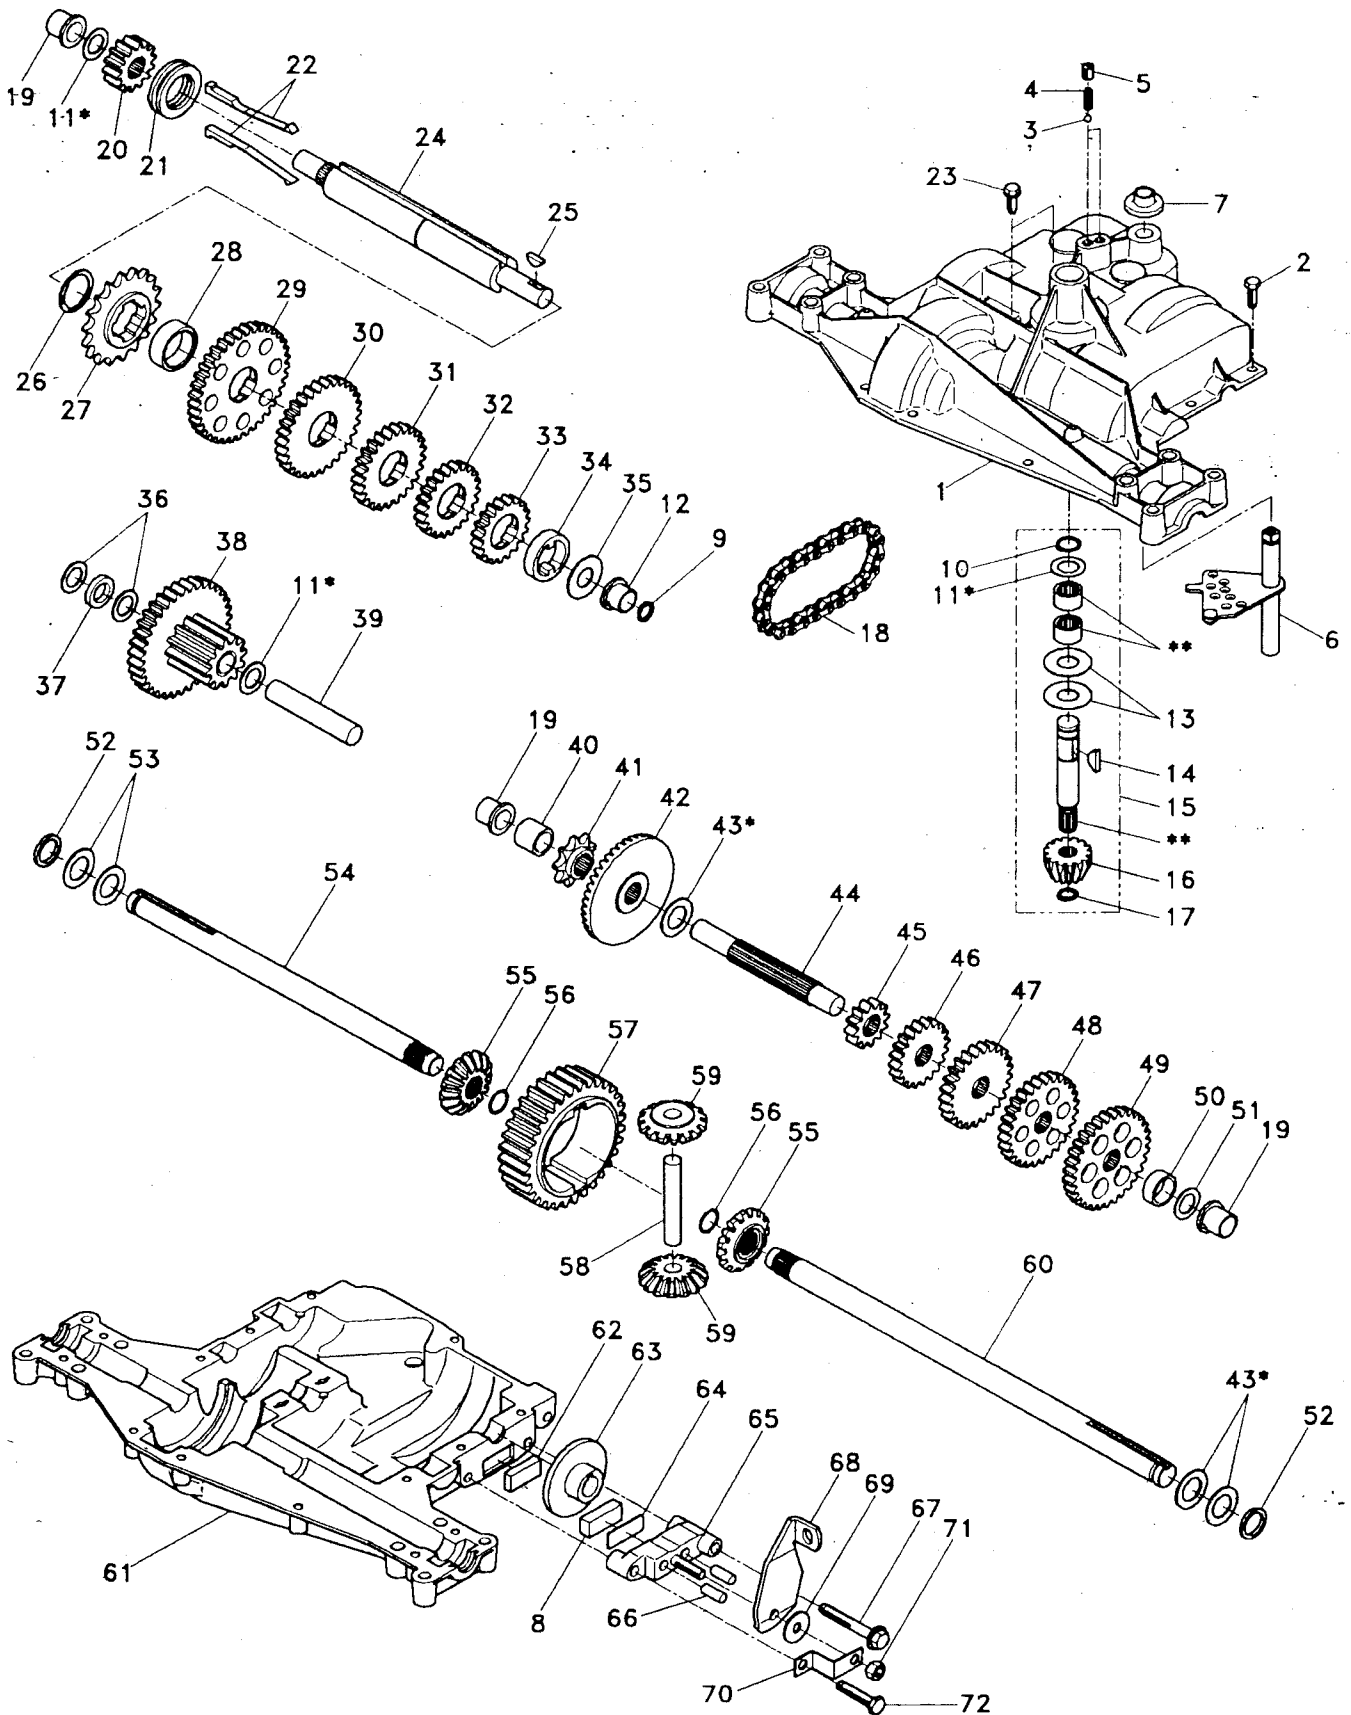

REPAIR PARTS

12 HP 36" TRACTOR - - MODEL NO. LR120 (HN1236A), PRODUCT NO. 954 00 06-02

MOWER DECK

KEY NO.	PART NO.	DESCRIPTION	KEY NO.	PART NO.	DESCRIPTION
1	532140064	Spring, Mower Clutch	31	817490508	Screw, Hex Wsh. Thdrol. 5/16-18 x 1/2
2	532122052	Spacer, Retainer	32	532122051	Arm, Support Idler Mower
3	873800600	Nut, Crownlock	33	532131560	Deflector
4	532130840	Brake Asm.	36	532121980	Rod, Hinge
5	532131251	Guide, Belt Idler	37	532123713	Spring, Torsion Deflector
6	532121316	Pulley, Flat Idler	38	532105304	Cap, Sleeve
7	872110616	Bolt, Carr. 3/8-16 x 1-3/4 Gr. 5	39	819111016	Washer 11/32 x 5/8 x 16 Ga.
8	819131410	Washer 13/21 x 7/8 x 10 Ga.	40	532110452	Pushnut
9	532140092	Arm Asm., Idler Mower	41	532131264	V-Belt
10	872140610	Bolt, Carriage 3/8-16 x 1-1/4	42	819171616	Washer 11/32 x 5/8 16 Ga.
11	532130841	Rod, Brake	43	532124660	Retainer, Spring
12	532127356	Bracket, Lift R. H. Rear	44	532140608	Keeper, L. H.
13	872140505	Bolt, Carriage 5/16-18 x 5/8	45	532110485	Bearing
14	873800500	Nut, Crownlock 5/16-18	46	532128774	Housing Mandrel Vented
15	532127357	Bracket, Lift L. H. Rear	47	532129895	Bearing
16	532140093	Keeper, R. H.	48	532137645	Shaft, Mandrel (Includes Key # 47)
17	532128508	Link, Asm. Mower Stabilizer	49	532106513	Washer Wear 16 Ga.
18	532128511	Pin, Drive	50	532140102	Mulcher Plate
19	532127380	Bracket, Asm. Front	51	532133841	Acorn Nut 5/16-18
20	532140101	Blade Mulching	52	532130758	Latch Hook
21	532140296	Washer, Hard	53	532125004	Nut, Weld
22	810030600	Washer, Lock 3/8	54	819061216	Washer #10
23	532850857	Bolt 3/8-24 x 1-1/4 Gr. 8	55	810071000	Washer, Lock#10
24	532140329	Stripper	56	871161010	Screw
25	532138776	Screw Thdrol Hex Hd	57	874930516	Bolt, Hex 5/16-18 x 1
26	532129963	Washer .150 Thk.	58	532063124	Locknut 5/16-18
27	532129983	Deck Assembly	--	532130794	Mandrel Asm. (Includes Key No.'s 22-23, 26, 29 and 45-48)
28	532129207	Pulley, Mandrel	--	532140979	Deck, Mower Complete
29	532137266	Nut, Flangelock 9/16			
30	532136631	Bracket, Asm. Deflector			

HARDWARE SHOWN LARGER FOR EASIER IDENTIFICATION

REPAIR PARTS

12 HP 36" TRACTOR -- MODEL NO. LR120 (HN1236A), PRODUCT NO. 954 00 06-02

DANA TRANSAXLE -- MODEL NO. 4360-47