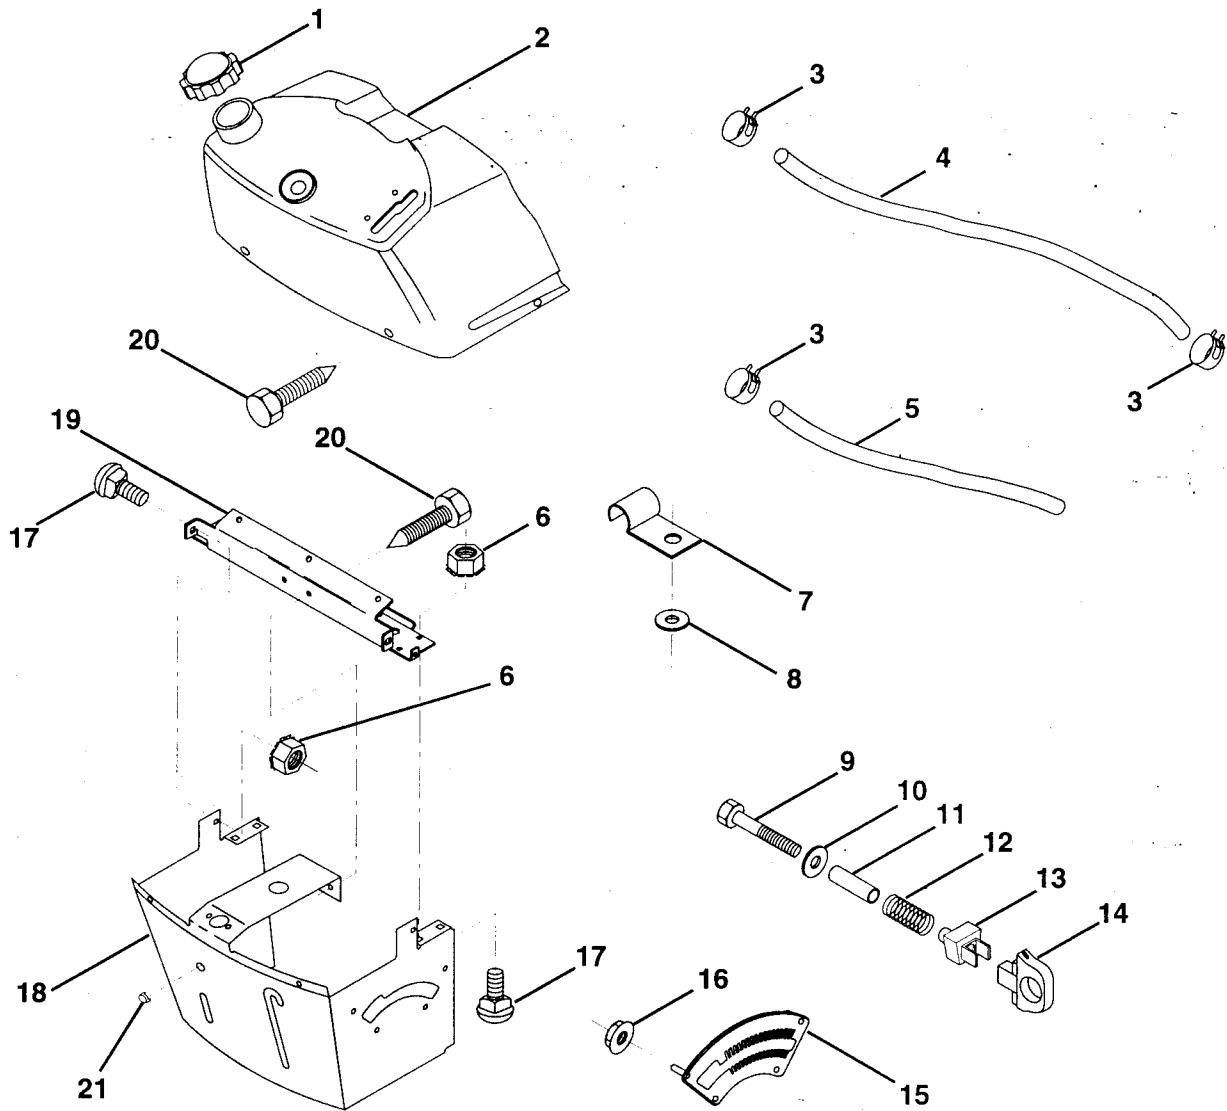

REPAIR PARTS

12 HP 36" TRACTOR - - MODEL NO. LR120 (HN1236A), PRODUCT NO. 954 00 06-02

DASH

KEY NO.	PART NO.	DESCRIPTION
1	532132735	Cap, Fuel
2	532138395	Assembly, Dash & Fuel Tank
3	532123487	Clamp, Hose
4	532008544	Line, Fuel
5	532008548	Line, Fuel
6	873510400	Nut, Hex, Keps 1/4-20
7	532124996	Clip, Fuel Line
8	819091216	Washer 9/32 x 3/4 x 16 Ga.
9	874760428	Bolt, Hex, Fin 1/4-20 x 1-3/4
10	819091413	Washer 11/32 x 11/16 x 16 Ga.
11	532121249	Spacer, Split

KEY NO.	PART NO.	DESCRIPTION
12	532003720	Spring
13	532126450	Clip, Height Adjustment
14	532126115	Knob, Height Stop
15	532122023	Adjustment, Quadrant Height
16	532124346	Nut, Self-Threading 3/16-18
17	872110404	Bolt, Carriage 1/4-20 x 1/2 Gr. 5
18	532130745	Support Assembly, Dash
19	532134744	Brace, Cross
20	817060408	Screw, Self-Tapping 1/4-20 x 1/2
21	532134014	Plug Dome Black

HARDWARE SHOWN LARGER FOR EASIER IDENTIFICATION