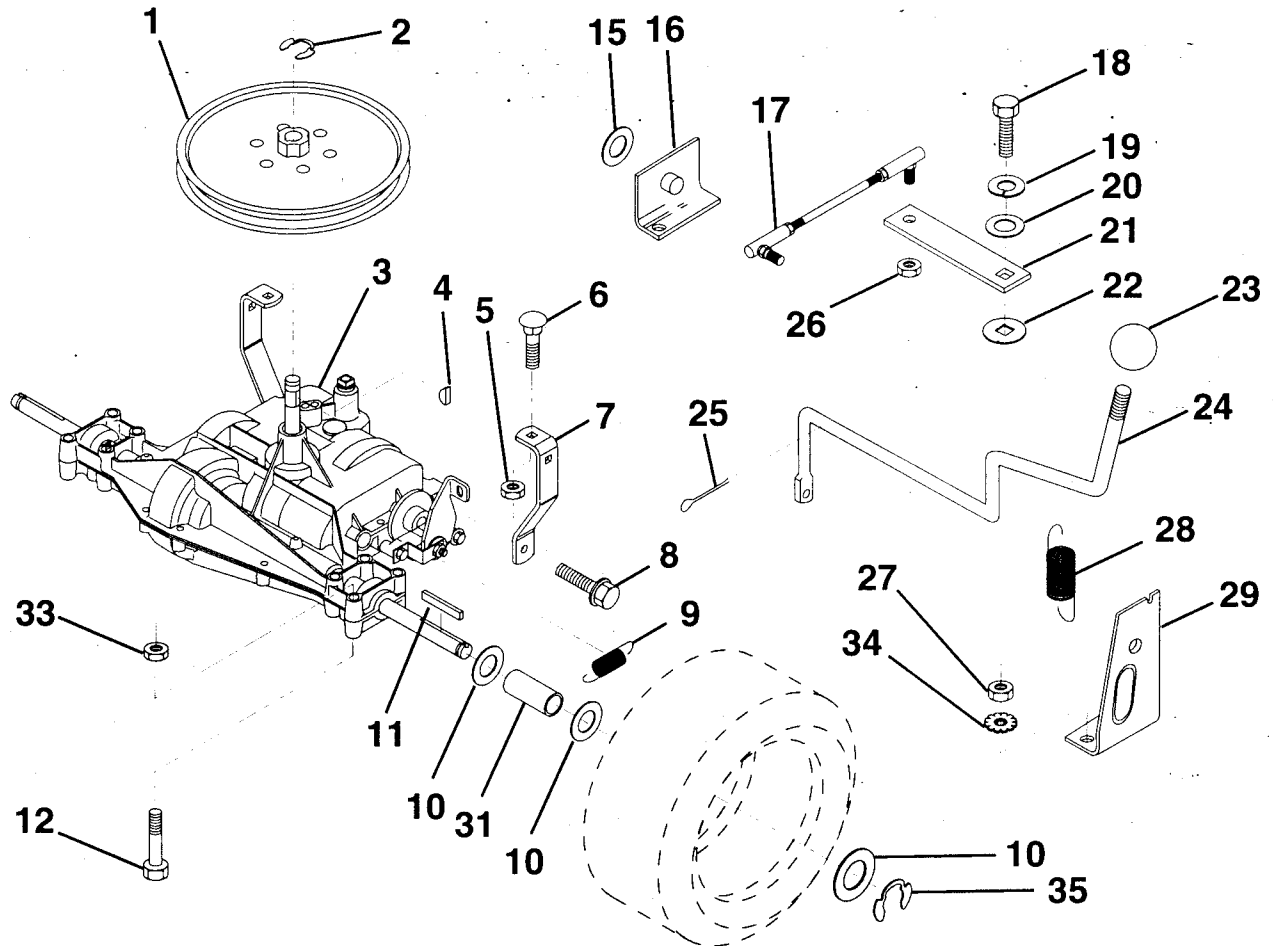

REPAIR PARTS

12 HP 36" TRACTOR - - MODEL NO. LR120 (HN1236A), PRODUCT NO. 954 00 06-02

TRANSAXLE

KEY NO.	PART NO.	DESCRIPTION	KEY NO.	PART NO.	DESCRIPTION
1	532123385	Pulley	18	871040412	Bolt, Fin Hex 1/4-28 UNF x 3/4 Gr. 8
2	812000028	Ring, Retainer	19	810040400	Washer, Lock 1/4
3	-----	Transaxle, Dana 5 Spd. Model No. 4360-47	20	819091210	Washer 9/32 x 3/4 x 10 Ga.
4	532125096	Key, Woodruff #9	21	532123484	Arm, Shift
5	873800500	Nut, Crownlock 5/16-18	22	532105701	Washer, Shift Plate
6	872140506	Bolt, Carriage 5/16-18 UNC x 3/4	23	532106933	Knob, Rd 1/2-13
7	532123378	Strap, Torque	24	532128215	Rod Shift
8	817490512	Screw 5/16-18 x 3/4	25	876020416	Pin, Cotter 1/8 x 1
9	532110422	Spring, Brake	26	873810500	Locknut 5/16-24 UNF
10	532121749	Washer 25/32 x 1-1/4 x 16 Ga.	27	873510500	Nut, Keps 5/16-18
11	532123583	Key, Square	28	532128085	Extension, Spring
12	874760644	Bolt, Fin Hex 3/8-16 Unc x 2-3/4	29	532128084	Support Handle Shift RH
15	819171616	Washer 17/32 x 1 x 16 Ga.	31	532109502	Spacer Axle
16	532124600	Support Handle Shift LH	33	873800600	Nut Crownlock 3/8-16 Unc
17	532123632	Link, Shift	34	811050500	Washer External Tooth 5/16
			35	812000001	E-Ring

HARDWARE SHOWN LARGER FOR EASIER IDENTIFICATION