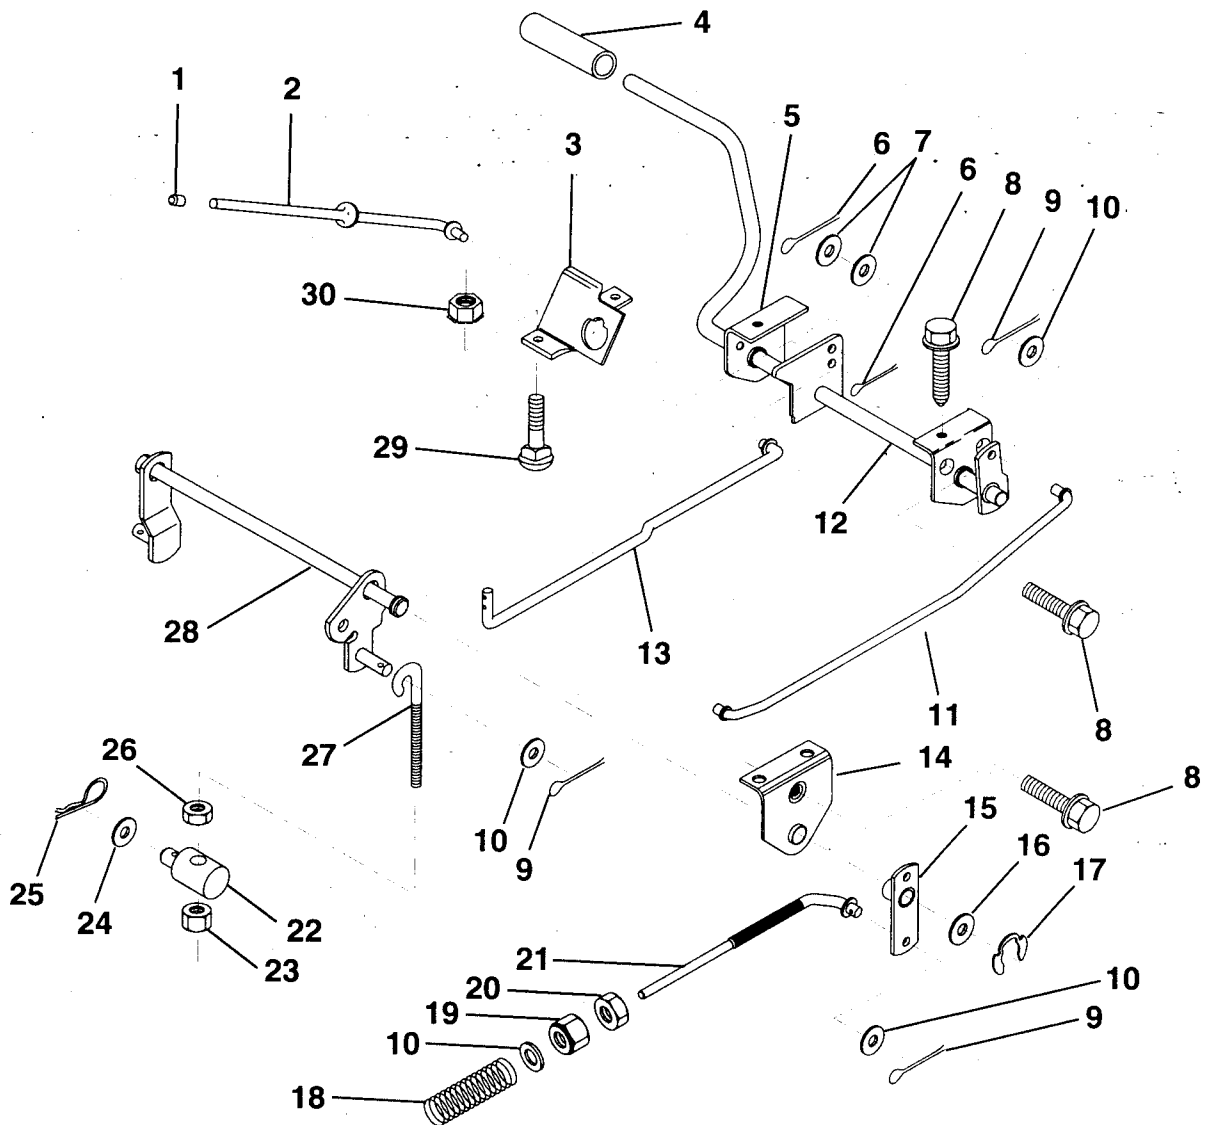

REPAIR PARTS

12 HP 36" TRACTOR - - MODEL NO. LR120 (HN1236A), PRODUCT NO. 954 00 06-02

BRAKE / REAR MOWER LIFT ASSEMBLY

KEY NO.	PART NO.	DESCRIPTION	KEY NO.	PART NO.	DESCRIPTION
1	532071673	Cap, Plunger	16	819251816	Washer 25/32 x 1-1/8 x 16 Ga.
2	532123436	Rod, Parking Brake	17	812000034	Ring, Klip
3	532123437	Bracket, Parking Brake	18	532106888	Spring, Brake Rod
4	532008156	Cover, Pedal	19	873350600	Nut, Hex, Jam 3/8-16 UNC
5	532122504	Bracket, Clutch/Brake Pedal, L.H.	20	873800600	Locknut, Hex w/Washer Insert 3/8-16 UNC
6	876020312	Pin, Cotter 3/32 x 3/4	21	532131460	Rod, Rear Brake
7	819131016	Washer 13/32 x 5/8 x 16 Ga.	22	532127378	Trunnion, Lift
8	817490508	Screw, Hex, Thd. Roll. 5/16-18 x 1/2	23	873800600	Nut, Crownlock 3/8-16 UNC
9	876020412	Pin, Cotter 1/8 x 3/4	24	819132012	Washer 13/32 x 1-1/4 x 12 Ga.
10	819131316	Washer 13/32 x 13/16 x 16 Ga.	25	532124961	Spring, Retainer
11	532123543	Rod, Brake Front	26	873930600	Nut, Centerlock 3/8-16 UNC
12	532139933	Assembly, Clutch/Brake Pedal	27	532127369	Link, Threaded
13	532123394	Rod, Clutch	28	532127358	Assembly, Rear Mower Lift
14	532121978	Bracket, Lift, Shaft	29	872110506	Bolt, Carriage 5/16-18 UNC x 3/4
15	532123641	Assembly, Brake, Pivot, Arm	30	873510500	Nut, Keps 5/16-16 UNC

HARDWARE SHOWN LARGER FOR EASIER IDENTIFICATION