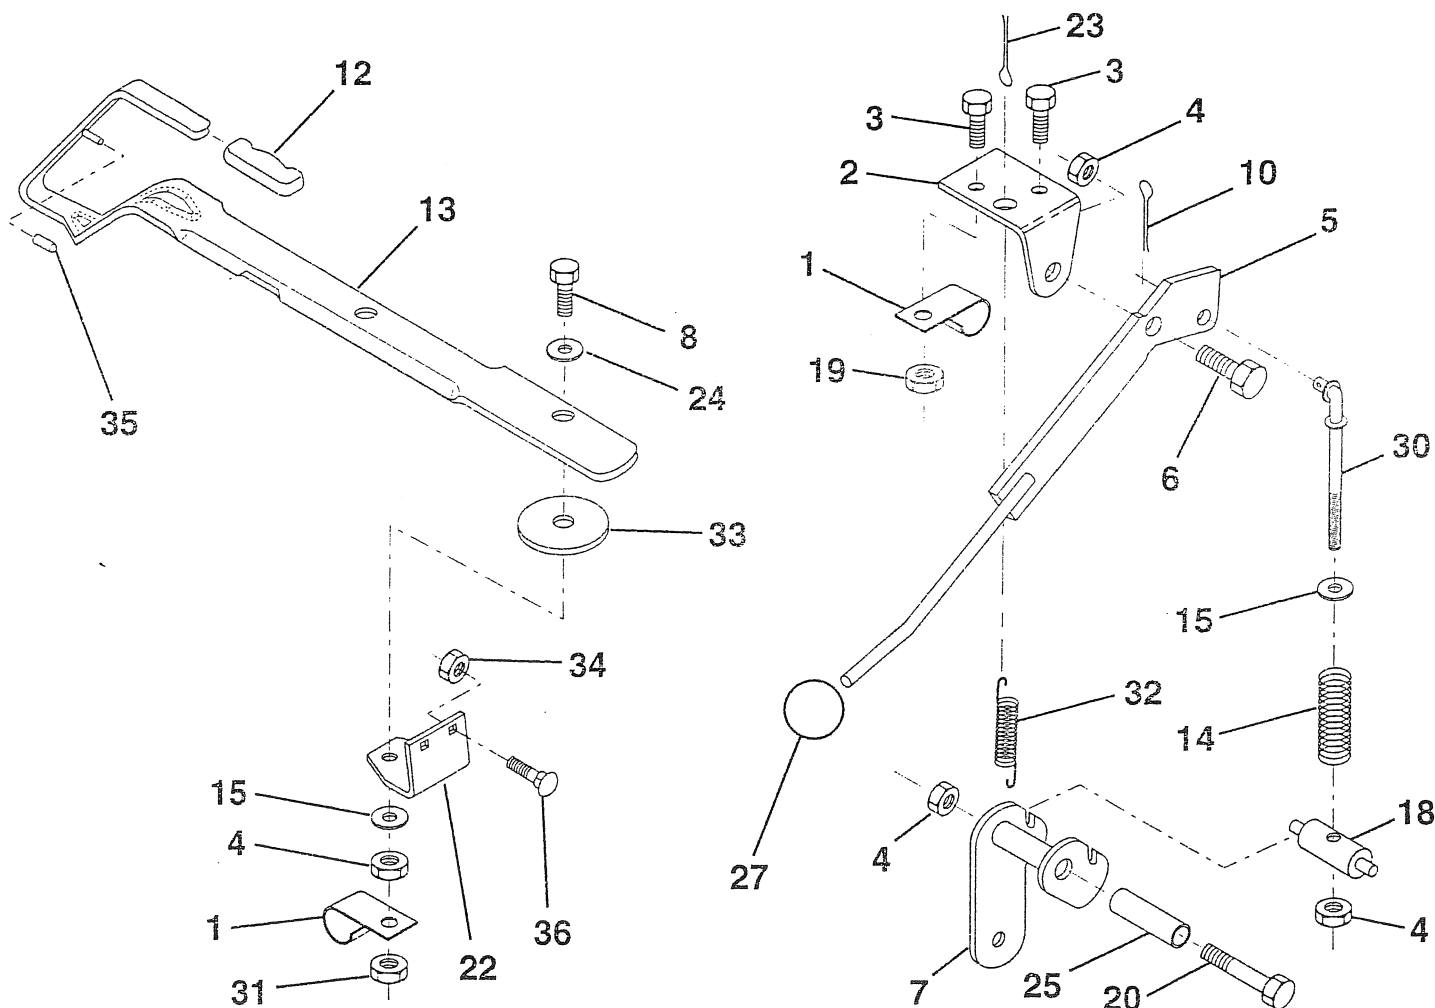

REPAIR PARTS

12.5 HP 38" LAWN TRACTOR-MODEL NO. LT120 (HA125R38B), PRODUCT NO. 954 00 04-92
MOWER LIFT LEVER

KEY NO.	PART NO.	DESCRIPTION
1	532126470	Clip, Insulated
2	532122018	Bracket, Mower Clutch
3	874780408	Bolt, Hex Head, Fin. 1/4-20 UNC x 1/2 Grade 5
4	873800600	Nut, Crownlock 3/8-16 UNC
5	532132552	Assembly, Clutch Lever
6	532106451	Bolt, Shoulder
7	532135110	Assembly, Mower Clutch Arm
8	874930624	Bolt, Hex Head 3/8-16 UNC x 1-1/2
10	876020412	Pin, Cotter 1/8 x 3/4
12	532122027	Handle, Lift Lever
13	532136658	Assembly, Lift Handle
14	532133939	Spring, Compression
15	819131616	Washer 13/32 x 1 x 11 Gauge
18	532135107	Trunnion, Threaded 3/8-16
19	873680400	Nut, Crownlock 1/4-20

KEY NO.	PART NO.	DESCRIPTION
20	874760644	Bolt, Hex Head, Fin. 3/8-16 UNC x 2-3/4
22	532132561	Bracket, Lift Lever
23	876020312	Pin, Cotter 3/32 x 3/4
24	532007672	Washer 25/64 x 1-1/4 x 12 Gauge
25	532121933	Tube, Spacer
27	532121466	Knob
30	532135039	Rod, Tension, Clutch
31	873930600	Nut, Centerlock
32	532133435	Spring, Extension, Return
33	532062333	Washer .390 x 1.437 x .074
34	873800500	Nut, Crownlock 5/16-18
35	532133603	Cap, Vinyl, Red
36	872140506	Bolt, Carriage 5/16-18 x 3/4

NOTE: All component dimensions given in U.S. inches
1 inch = 25.4 mm

HARDWARE SHOWN LARGER FOR EASIER IDENTIFICATION