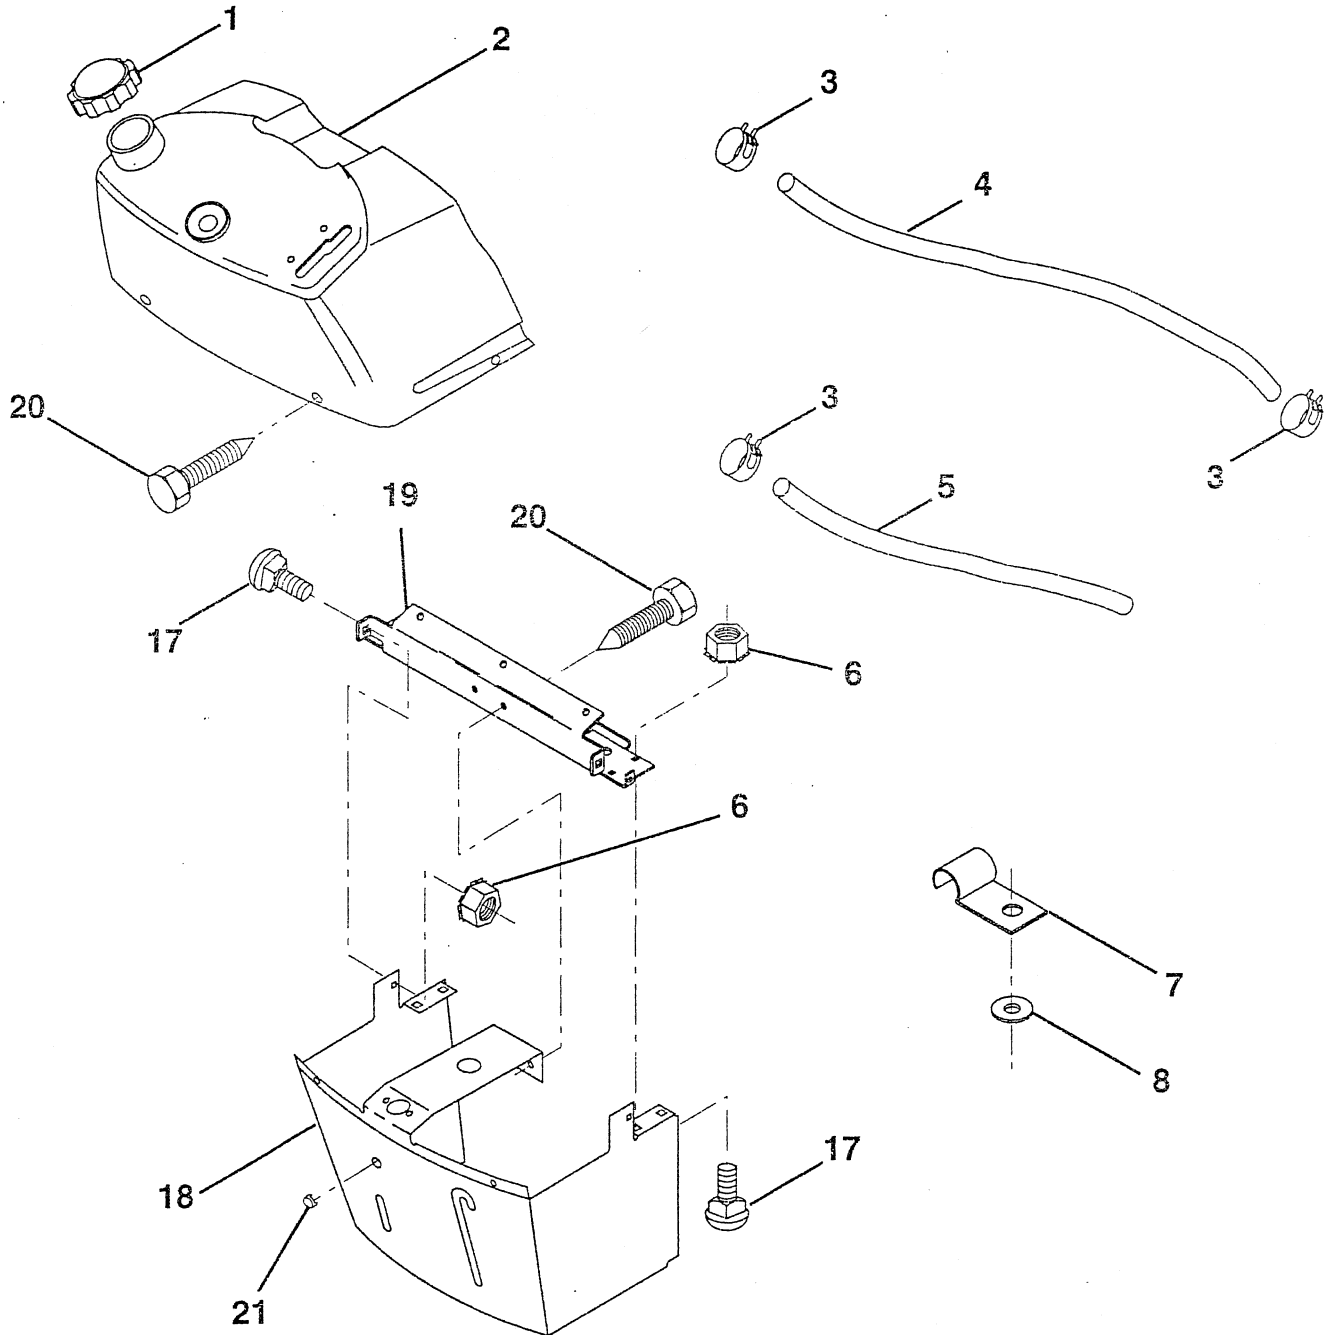

NOTE: All component dimensions given in U.S. inches
1 inch = 25.4 mm

HARDWARE SHOWN LARGER FOR EASIER IDENTIFICATION

REPAIR PARTS

12.5 HP 38" LAWN TRACTOR-MODEL NO. LT120 (HA125R38B), PRODUCT NO. 954 00 04-92
SEAT

KEY NO.	PART NO.	DESCRIPTION	KEY NO.	PART NO.	DESCRIPTION
1	872050411	Bolt, Carriage 1/4-20 x 1-3/8	15	819171912	Washer 17/32 x 1-3/16 x 12 Gauge
2	532127398	Seat	16	532127018	Bolt, Shoulder
4	873800500	Nut, Hex, Crownlock 5/16-18	18	532123976	Nut, Hex, Large, Flange Lock
5	532139888	Bolt, Shoulder 5/16-18 UNC	19	532121248	Bushing, Snap
6	532140407	Clip, Insulated	20	532121250	Spring, Compression
8	874760612	Bolt, Hex, Fin. 3/8-16 UNC x 3/4	21	532134300	Spacer, Split, Large .28 Id. x .96
9	532140551	Bracket, Pivot, Seat	22	532121246	Bracket, Switch Mounting
11	819133210	Washer 12/32 x 2 x 10 Gauge	23	532140552	Pan, Seat
12	873800600	Nut, Hex, Crownlock 3/8-16 UNC			
13	532120068	Knob, Seat			

KEY NO.	PART NO.	DESCRIPTION	KEY NO.	PART NO.	DESCRIPTION
1	532132735	Cap, Fuel Tank	17	872110404	Bolt, Carriage 1/4-20 x 1/2 Grade 5
2	532138395	Assembly, Dash & Fuel Tank	18	532131886	Support Assembly, Dash
3	532123487	Clamp, Hose	19	532134744	Brace, Cross
4	532008544	Line, Fuel	20	817060408	Screw, Self-Tapping 1/4-20 x 1/2
5	532008548	Line, Fuel	21	532134014	Plug, Dome, Black
6	873510400	Nut, Hex, Keps 1/4-20			
7	532124996	Clip, Fuel Line			
8	819091216	Washer 9/32 x 3/4 x 16 Gauge			