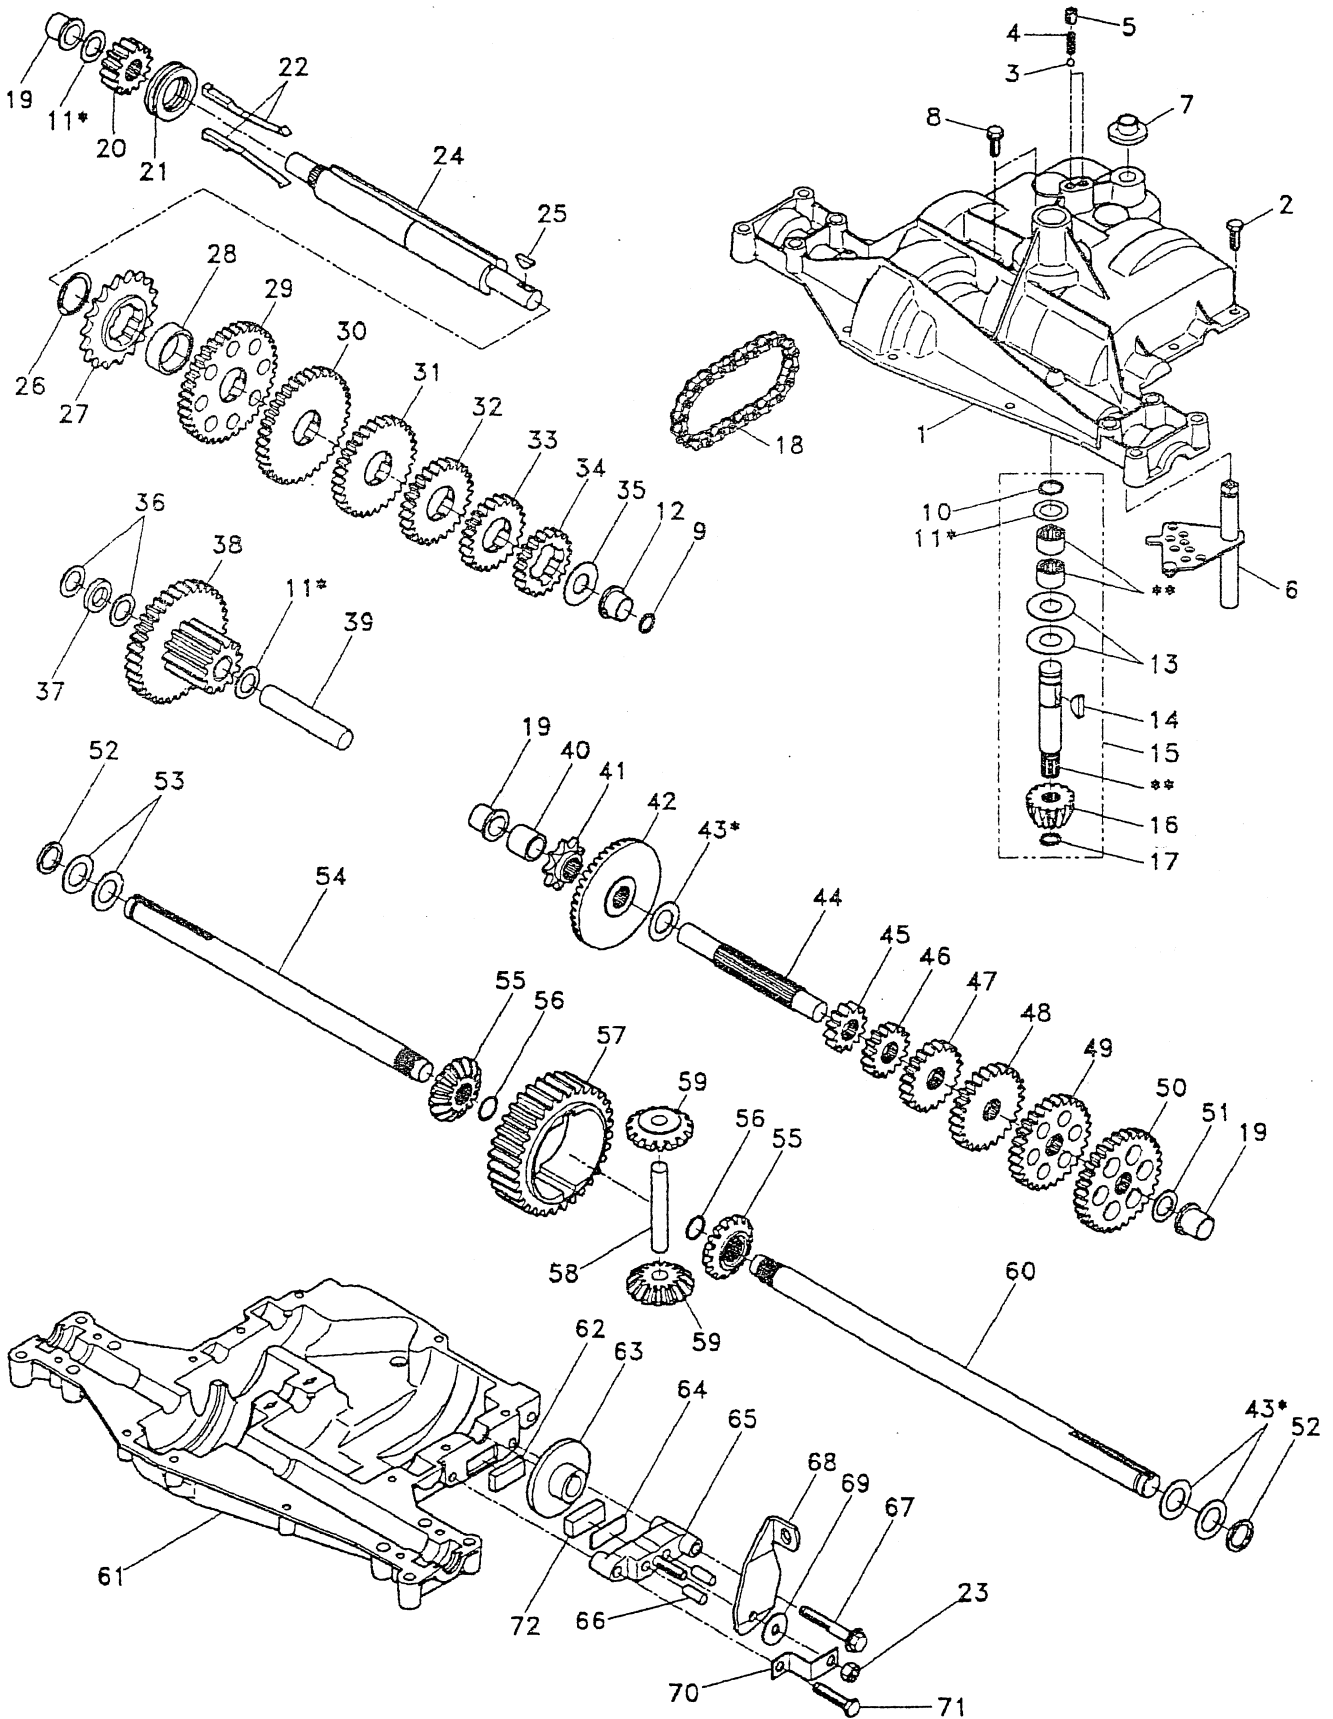

REPAIR PARTS

12.5 HP 38" LAWN TRACTOR-MODEL NO. LT120 (HA125R38B), PRODUCT NO. 954 00 04-92
TRANSAXLE DANA, MODEL NO. 4360-48

REPAIR PARTS

12.5 HP 38" LAWN TRACTOR-MODEL NO. LT120 (HA125R38B), PRODUCT NO. 954 00 04-92
TRANSAXLE DANA, MODEL NO. 4360-48

KEY PART NO.	NO.	DESCRIPTION	KEY PART NO.	NO.	DESCRIPTION
1	532138248	Housing, Upper	41	532105928	Sprocket, 9 Teeth
2	532002274	Screw, Self-Tapping, Large 1/4-20 x .734	42	532110084	Gear, Bevel, 42 Teeth
3	532134400	Ball, Detent	43	532134394	* Assembly, Kit, Shim .750 Shaft
4	532105904	Spring, Detent	44	532120473	Shaft, Drive
5	532105905	Screw, Set	45	532105933	Gear, Spur, 12 Teeth
6	532138235	Kit, Shifter Assembly	46	532106151	Gear, Spur, 15 Teeth
7	532134399	Boot, Shifter	47	532120407	Gear, Spur, 20 Teeth
8	532134791	Screw, Self-Tapping, with Sealer	48	532106589	Gear, Spur, 25 Teeth
9	532138241	Square Ring	49	532120408	Gear, Spur, 28 Teeth
10	532002267	Ring, Retaining	50	532105937	Gear, Spur, 31 Teeth
11	532134793	* Assembly, Kit, Shim .625 Shaft	51	532002226	Washer, Plain .632 x 1.00 x .060
12	532138240	Bearing, Flange	52	532134401	Washer, Neoprene
13	532120415	Washer, Plain .632 x 1.38 x .046	53	532002264	Washer, Plain .758 x 1.25 x .031
14	532002257	Key, Woodruff, #9	54	532120474	Axle, L.H.
15	532138234	Assembly, Kit, Input Shaft	55	532110081	Gear, Miter, 15 Teeth
16	532110078	Pinion, Bevel, 14 Teeth	56	532105941	Ring, Retaining
17	532105909	Ring, Retaining	57	532110071	Gear, Spur, 32 Teeth
18	532105910	Chain, 24 Pitches	58	532120952	Shaft, Cross
19	532105911	Bearing, Flange	59	532110082	Gear, Miter, 15 Teeth
20	532138242	Gear, Spur, 14 Teeth	60	532123908	Axle, R.H.
21	532138243	Collar, Clutch	61	532120475	Housing, Lower
22	532138236	Assembly, Kit, Clutch Keys	62	532120961	Puck, Friction
23	873810500	Locknut 5/16-24	63	532007294	Disc, Brake
24	532138243	Shaft, Intermediate	64	532108989	Spacer
25	532002244	Key, Woodruff, #61	65	532120953	Jaw, Brake
26	532105916	Ring, Retaining	66	532120954	Pin, Dowel
27	532120470	Sprocket, 18 Teeth	67	532134799	Screw, Self-Tapping, Large 5/16-18 x 2.25
28	532110070	Spacer	68	532138244	Lever, Actuating
29	532108977	Gear, Spur, 37 Teeth	69	532108996	Washer, Plain .321 x 1.00 x .055
30	532109254	Gear, Spur, 35 Teeth	70	532120956	Bracket, Anti-Rotation
31	532120405	Gear, Spur, 30 Teeth	71	532106596	Screw, Self-Tapping, Large 5/16-18 x 1.44
32	532108980	Gear, Spur, 25 Teeth	72	532120951	Puck, Friction
33	532120406	Gear, Spur, 22 Teeth	73	532120416	Grease
34	532134796	Gear, Spur, 19 Teeth			
35	532105925	Washer, Plain .640 x 1.37 x .061			
36	532002232	Washer, Plain .632 x 1.00 x .026			
37	532108978	Spacer .630 x 1.00 x .169			
38	532110079	Assembly, Gear, Combination of 12 Teeth and 35 Teeth			
39	532124639	Shaft, Idler			
40	532120472	Spacer .635 x .875 x .755			

* Use in combinations to maintain proper clearances

** Order Key No. 15

NOTE: All component dimensions given in U.S. inches
1 inch = 25.4 mm