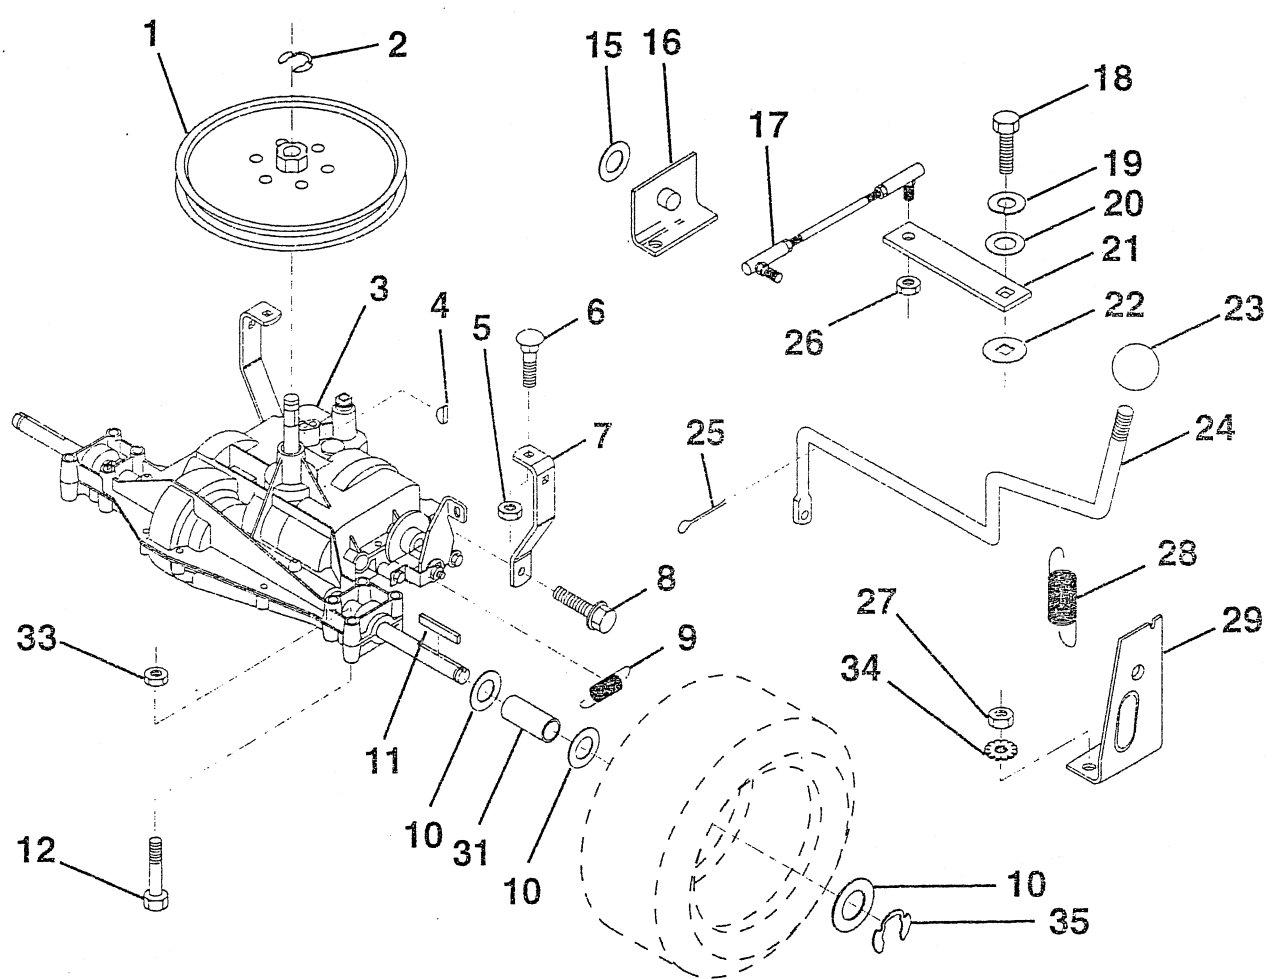

REPAIR PARTS

12.5 HP 38" LAWN TRACTOR-MODEL NO. LT120 (HA125R38B), PRODUCT NO. 954 00 04-92

TRANSAXLE

KEY NO.	PART NO.	DESCRIPTION
1	532123385	Pulley
2	812000028	Ring, Retainer
3	532137363	Transaxle, Dana Model No. 4360-48
4	532125096	Key, Woodruff #9
5	873800500	Nut, Crownlock 5/16-18
6	872140506	Bolt, Carriage 5/16-18 UNC x 3/4
7	532123378	Strap, Torque
8	817490512	Screw 5/16-18 x 3/4
9	532110422	Spring, Brake
10	532121749	Washer 25/32 x 1-1/4 x 16 Gauge
11	532123583	Key, Square
12	874760644	Bolt, Hex, Fin. 3/8-16 Unc x 2-3/4
15	819171616	Washer 17/32 x 1 x 16 Gauge
16	532124600	Support Handle Shift, LH
17	532123632	Link, Shift
18	871040412	Bolt, Hex, Fin. 1/4-28 UNF x 3/4 Grade 8

KEY NO.	PART NO.	DESCRIPTION
19	810040400	Washer, Lock 1/4
20	819091210	Washer 9/32 x 3/4 x 10 Gauge
21	532123539	Arm, Shift
22	532105701	Washer, Shift Plate
23	532121247	Knob, Duckhead
24	532128215	Rod Assembly, Shift
25	876020416	Pin, Cotter 1/8 x 1
26	873810500	Locknut 5/16-24 UNF
27	873510500	Nut, Hex, Keps 5/16-18
28	532128085	Extension, Spring
29	532128084	Support Handle Shift, RH
31	532109502	Spacer Split
33	873800600	Nut Crownlock 3/8-16 Unc
34	811050500	Washer, External Tooth 5/16
35	812000001	E-Ring

NOTE: All component dimensions given in U.S. inches
1 inch = 25.4 mm

HARDWARE SHOWN LARGER FOR EASIER IDENTIFICATION