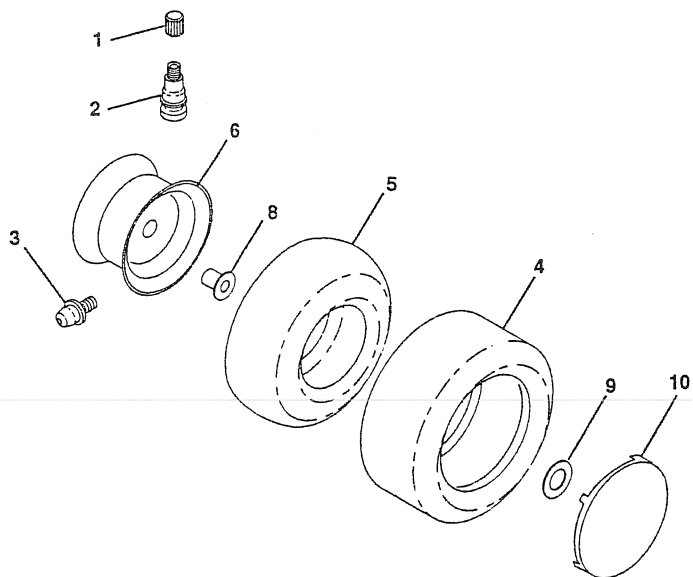

WHEELS & TIRES

KEY NO.	PART NO.	DESCRIPTION
1	532059192	Cap, Valve Stem
2	532065139	Stem, Valve
3	532124957	Fitting, Grease (Front Wheels Only)
4	532132696	Tire, Front
	532132703	Tire, Rear
5	532059904	Tube, Front Tire
	(Optional - Service Item Only)	
	532008134	Tube, Rear Tire
	(Optional - Service Item Only)	
6	532140298	Rim, Front
	532140453	Rim, Rear
8	532124959	Bearing Flange
9	532121748	Washer 25/32 x 1-5/8 x 16 Gauge
10	532124577	Cover, Wheel, Front, 6"
	532124578	Cover, Wheel, Rear, 8"

NOTE: All component dimensions given in U.S. inches
1 inch = 25.4 mm