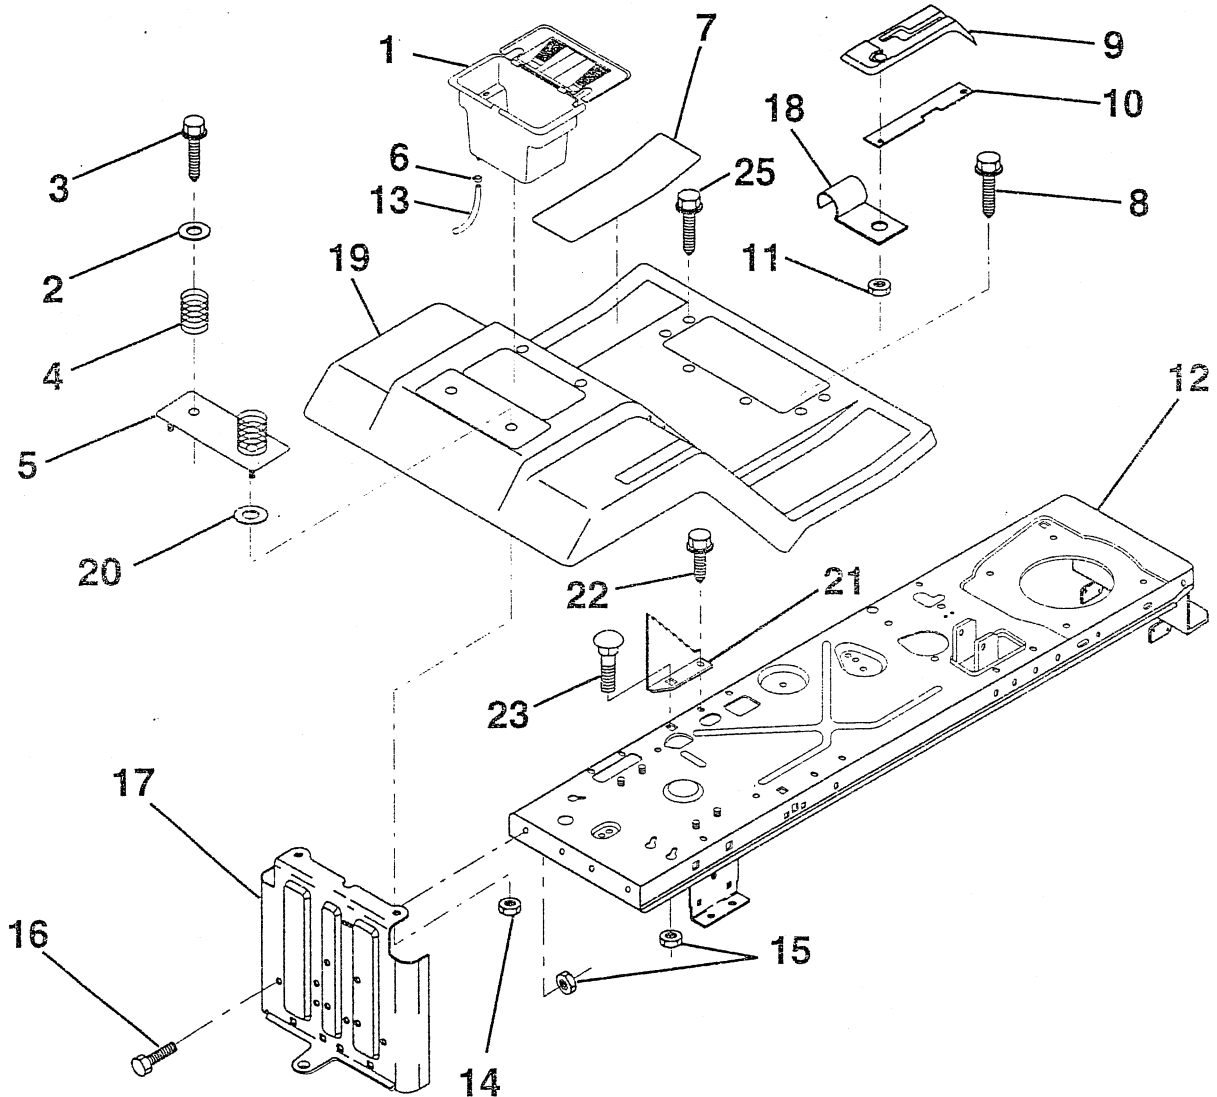

REPAIR PARTS

12.5 HP 38" LAWN TRACTOR-MODEL NO. LT120 (HA125R38B), PRODUCT NO. 954 00 04-92

FENDER/CHASSIS

KEY NO.	PART NO.	DESCRIPTION	KEY NO.	PART NO.	DESCRIPTION
1	532129965	Case Asm. Battery	14	873800500	Nut Crownlock 5/16-18
2	819132012	Washer 13/32 x 1-1/4 x 12 Ga.	15	873510400	Nut Keps Hex 1/4-20
3	817490612	Screw Thdrol. 3/8-16 x 3/4	16	874760512	Bolt Hex Hd. 5/16-18 x 3/4
4	532124181	Spring seat	17	532127880	Drawbar Asm.
5	532125142	Plate Asm. Pnt Battery Fender	18	532126470	Clip Insulated
6	532109596	Clamp Hose Olive	19	532141366	Fend/Foot Asm. Pnt Shf. Fnd.
7	532126700	Pad Footrest Rubber Deluxe	20	819091413	Washer 9/32 x 7/8 x 13 Ga.
8	817490512	Screw Thdrol. 5/16-18 x 3/4	21	532140297	Bracket Stop Depth
9	532126995	Console Shf. 6sp W/lgn.	22	817490508	Screw Thdrol 5/16-18 x 1/2
10	532139783	Plate Lock Shift	23	872110506	Bolt Rdhdsqknk. 5/16-18 x 3/4
11	532124346	Nut Self Thd. Wsh-Hd 1/4	25	817490516	Scr-Hex Wsh Rol 5/16-18 x 1
12	532140784	Chassis Asm. Weldment			
13	532109238	Tube Plastic			

NOTE: All component dimensions given in U.S. inches
1 inch = 25.4 mm

HARDWARE SHOWN LARGER FOR EASIER IDENTIFICATION