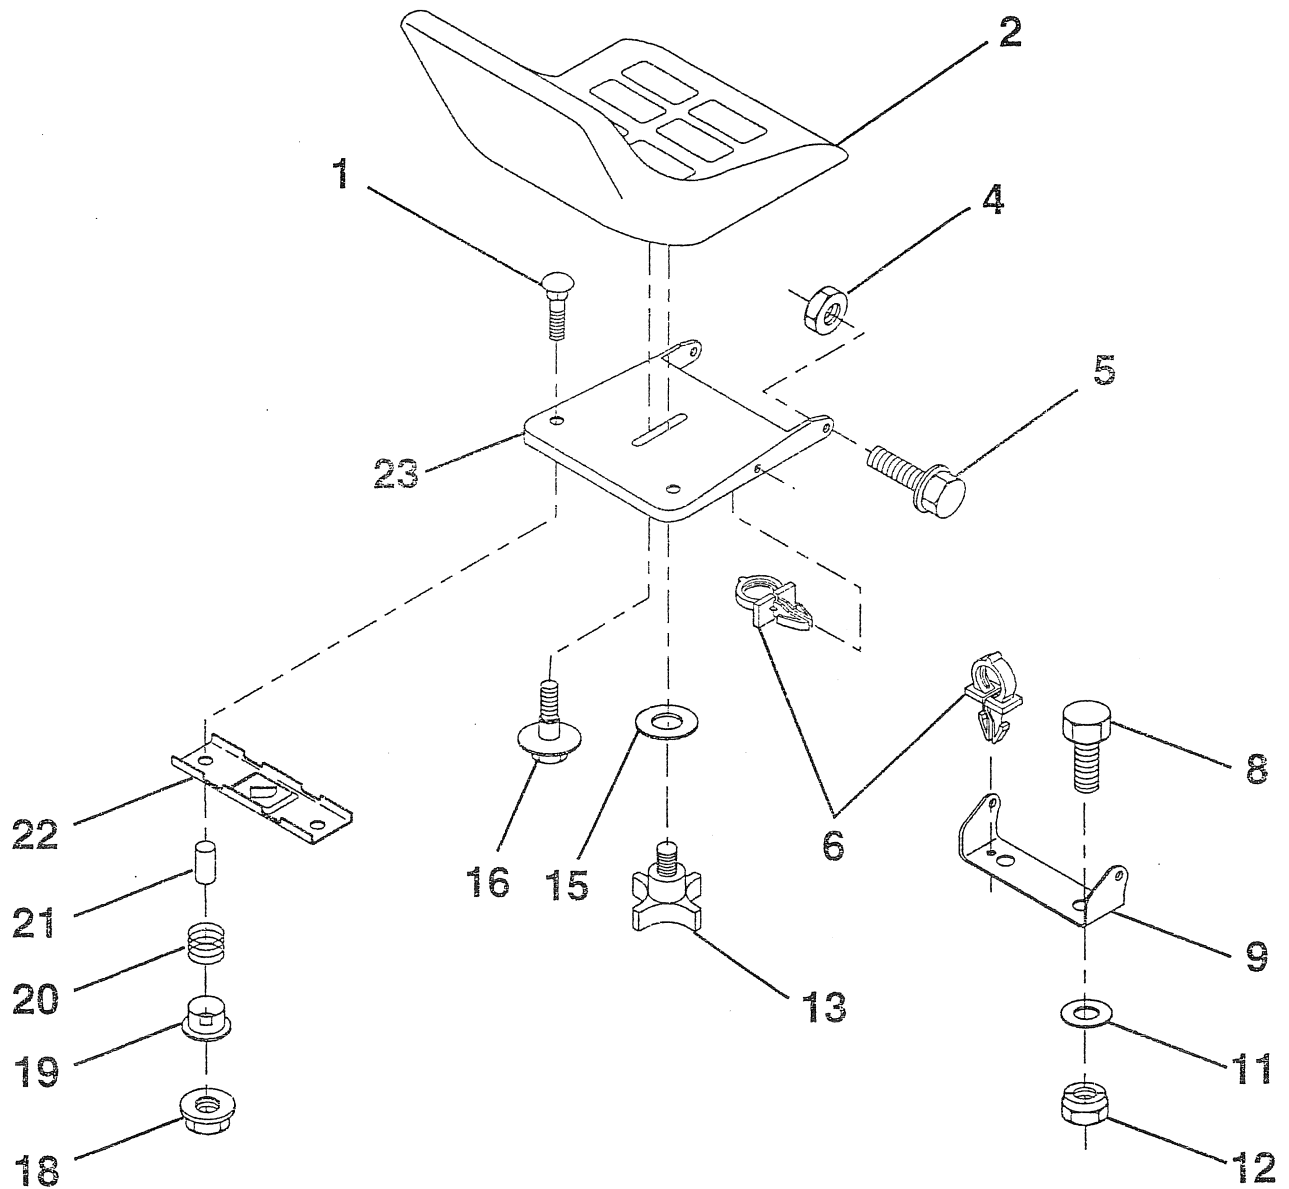

NOTE: All component dimensions given in U.S. inches
1 inch = 25.4 mm

HARDWARE SHOWN LARGER FOR EASIER IDENTIFICATION

REPAIR PARTS

12.5 HP 38" LAWN TRACTOR-MODEL NO. LT120 (HA125R38B), PRODUCT NO. 954 00 04-92
SEAT

KEY NO.	PART NO.	DESCRIPTION	KEY NO.	PART NO.	DESCRIPTION
1	872050411	Bolt, Carriage 1/4-20 x 1-3/8	15	819171912	Washer 17/32 x 1-3/16 x 12 Gauge
2	532127398	Seat	16	532127018	Bolt, Shoulder
4	873800500	Nut, Hex, Crownlock 5/16-18	18	532123976	Nut, Hex, Large, Flange Lock
5	532139888	Bolt, Shoulder 5/16-18 UNC	19	532121248	Bushing, Snap
6	532140407	Clip, Insulated	20	532121250	Spring, Compression
8	874760612	Bolt, Hex, Fin. 3/8-16 UNC x 3/4	21	532134300	Spacer, Split, Large .28 Id. x .96
9	532140551	Bracket, Pivot, Seat	22	532121246	Bracket, Switch Mounting
11	819133210	Washer 12/32 x 2 x 10 Gauge	23	532140552	Pan, Seat
12	873800600	Nut, Hex, Crownlock 3/8-16 UNC			
13	532120068	Knob, Seat			