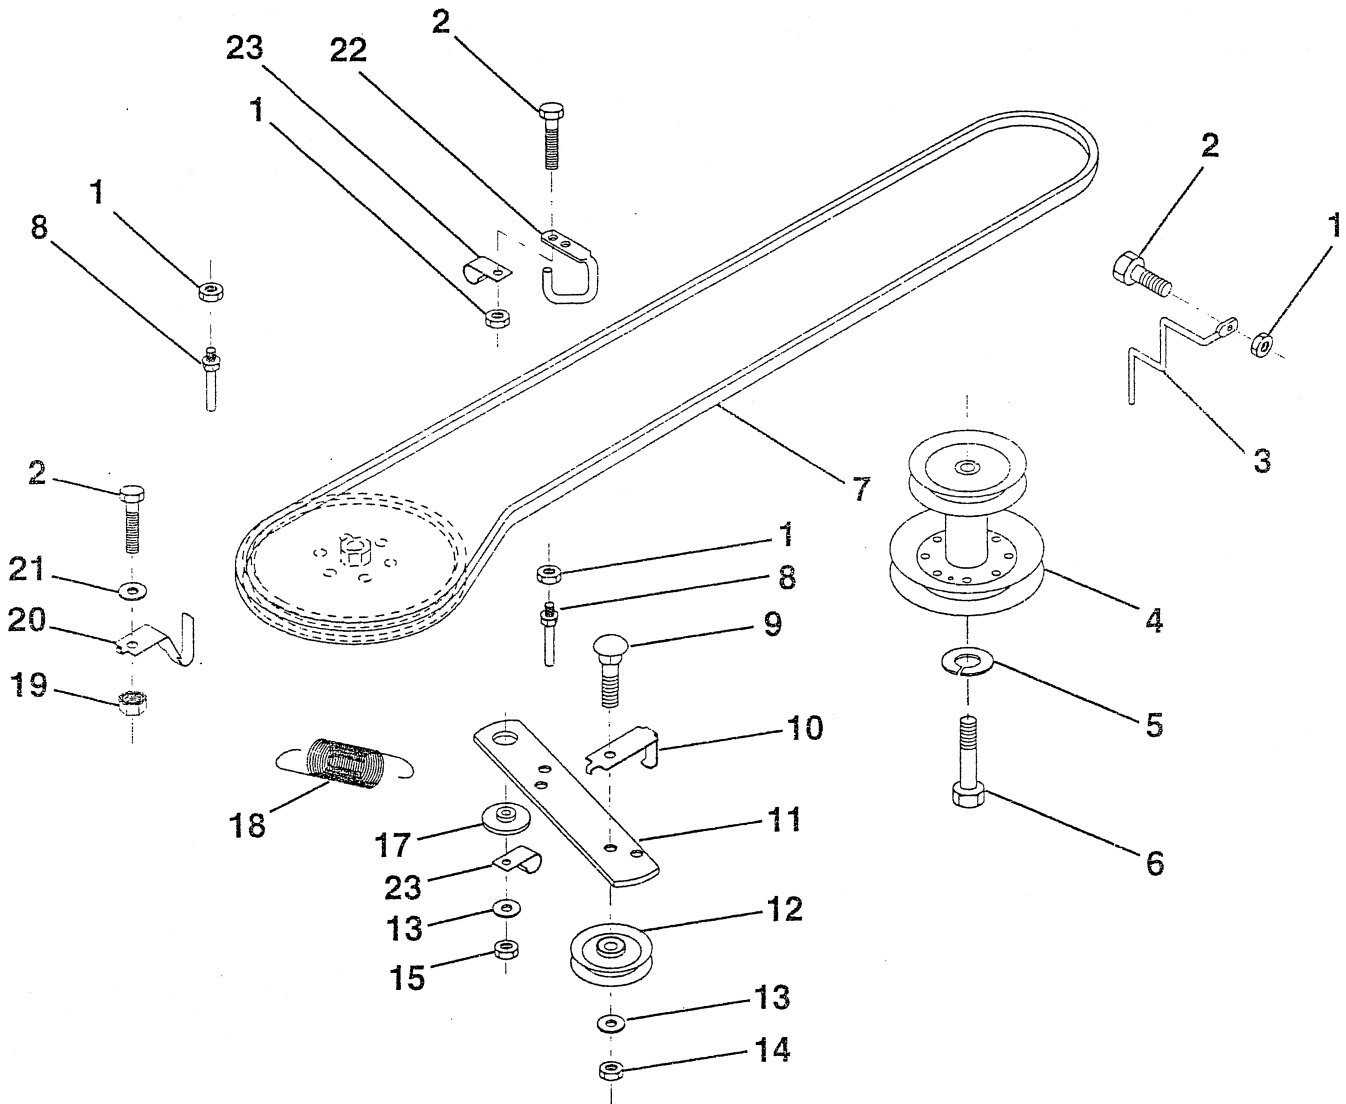

REPAIR PARTS

12.5 HP 38" LAWN TRACTOR-MODEL NO. LT120 (HA125R38B), PRODUCT NO. 954 00 04-92
GROUND DRIVE

KEY NO.	PART NO.	DESCRIPTION
1	873800500	Nut, Crownlock 5/16-18
2	874760512	Bolt, Hex Head 5/16-18 UNC x 3/4
3	532132946	Keeper, Mower Drive, R.H.
4	532138029	Pulley, Engine
5	810040700	Washer, Lock 7/16
6	871170744	Bolt, Hex Hd. 7/16-20 UNF Grade 5
7	532124525	Traction, V-Belt Drive
8	532123405	Keeper, T/A, Ground Drive Belt
9	872140612	Bolt, Carriage 3/8-16 UNC x 1-1/2
10	532123396	Keeper, Ground Drive Belt Idler
11	532123395	Arm, Ground Drive Clutch
12	532123674	Idler, Flat

KEY NO.	PART NO.	DESCRIPTION
13	819131316	Washer 13/32 x 13/16 x 16 Gauge
14	873930600	Nut, Hex, Centerlock 3/8-16 UNC
15	873800600	Nut, Hex, Crownlock 3/8-16 UNC
17	532122052	Spacer, Retainer
18	532131459	Spring, Extension
19	873510500	Nut, Hex, Keps 5/16-18 UNC
20	532139919	Keeper, T/A, Ground Drive Belt
21	819111016	Washer 11/32 x 5/8 x 16 Gauge
22	532123404	Keeper, Frame Ground Drive Belt
23	532126472	Clip Insulated

NOTE: All component dimensions given in U.S. inches
1 inch = 25.4 mm

HARDWARE SHOWN LARGER FOR EASIER IDENTIFICATION