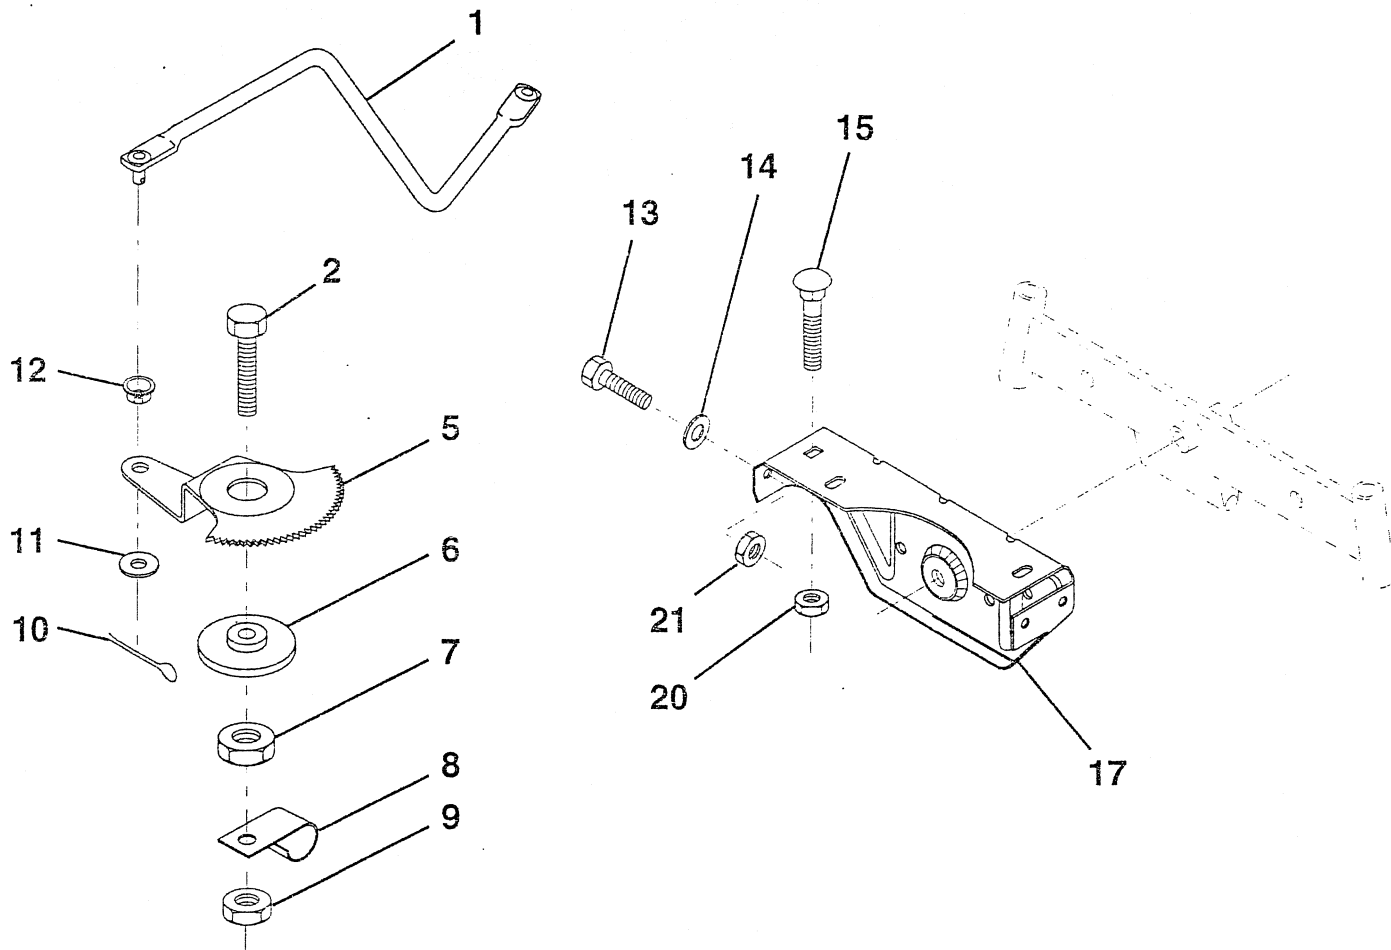

KEY NO.	PART NO.	DESCRIPTION	KEY NO.	PART NO.	DESCRIPTION
1	532132735	Cap, Fuel Tank	17	872110404	Bolt, Carriage 1/4-20 x 1/2 Grade 5
2	532138395	Assembly, Dash & Fuel Tank	18	532131886	Support Assembly, Dash
3	532123487	Clamp, Hose	19	532134744	Brace, Cross
4	532008544	Line, Fuel	20	817060408	Screw, Self-Tapping 1/4-20 x 1/2
5	532008548	Line, Fuel	21	532134014	Plug, Dome, Black
6	873510400	Nut, Hex, Keps 1/4-20			
7	532124996	Clip, Fuel Line			
8	819091216	Washer 9/32 x 3/4 x 16 Gauge			

KEY NO.	PART NO.	DESCRIPTION
1	532124416	Insert, Steering Wheel
2	532124701	Locknut 3/8-24 UNF
3	819133808	Washer 12/32 x 2-3/8 x 8 Gauge
4	532124415	Steering Wheel
5	532127396	Sleeve, Steering
6	817431008	Screw, Hex Head #10-16 x 1/2
7	532102803	Bushing, Steering
8	532123651	Shaft, Steering

KEY NO.	PART NO.	DESCRIPTION
9	532124210	Clip, Steering
10	532123438	Bushing, Lower, Steering
11	812000045	Ring, Retaining
12	819211616	Washer 21/32 x 1 x 16 Gauge
13	532104820	Adaptor, Steering Wheel

KEY NO.	PART NO.	DESCRIPTION
1	532132566	Link, Drag
2	874780828	Bolt, Hex, Fin. 1/2-13 x 1-3/4
5	532121926	Gear, Sector
6	532121927	Bushing
7	873030800	Nut, Heavy Hex, Top Lock 1/2-13 UNC
8	532126472	Clip, Insulated
9	873680800	Nut, Crownlock 3/8-16
10	876020412	Pin, Cotter 1/8 x 3/4
11	819131316	Washer 13/32 x 13/16 x 16 Gauge