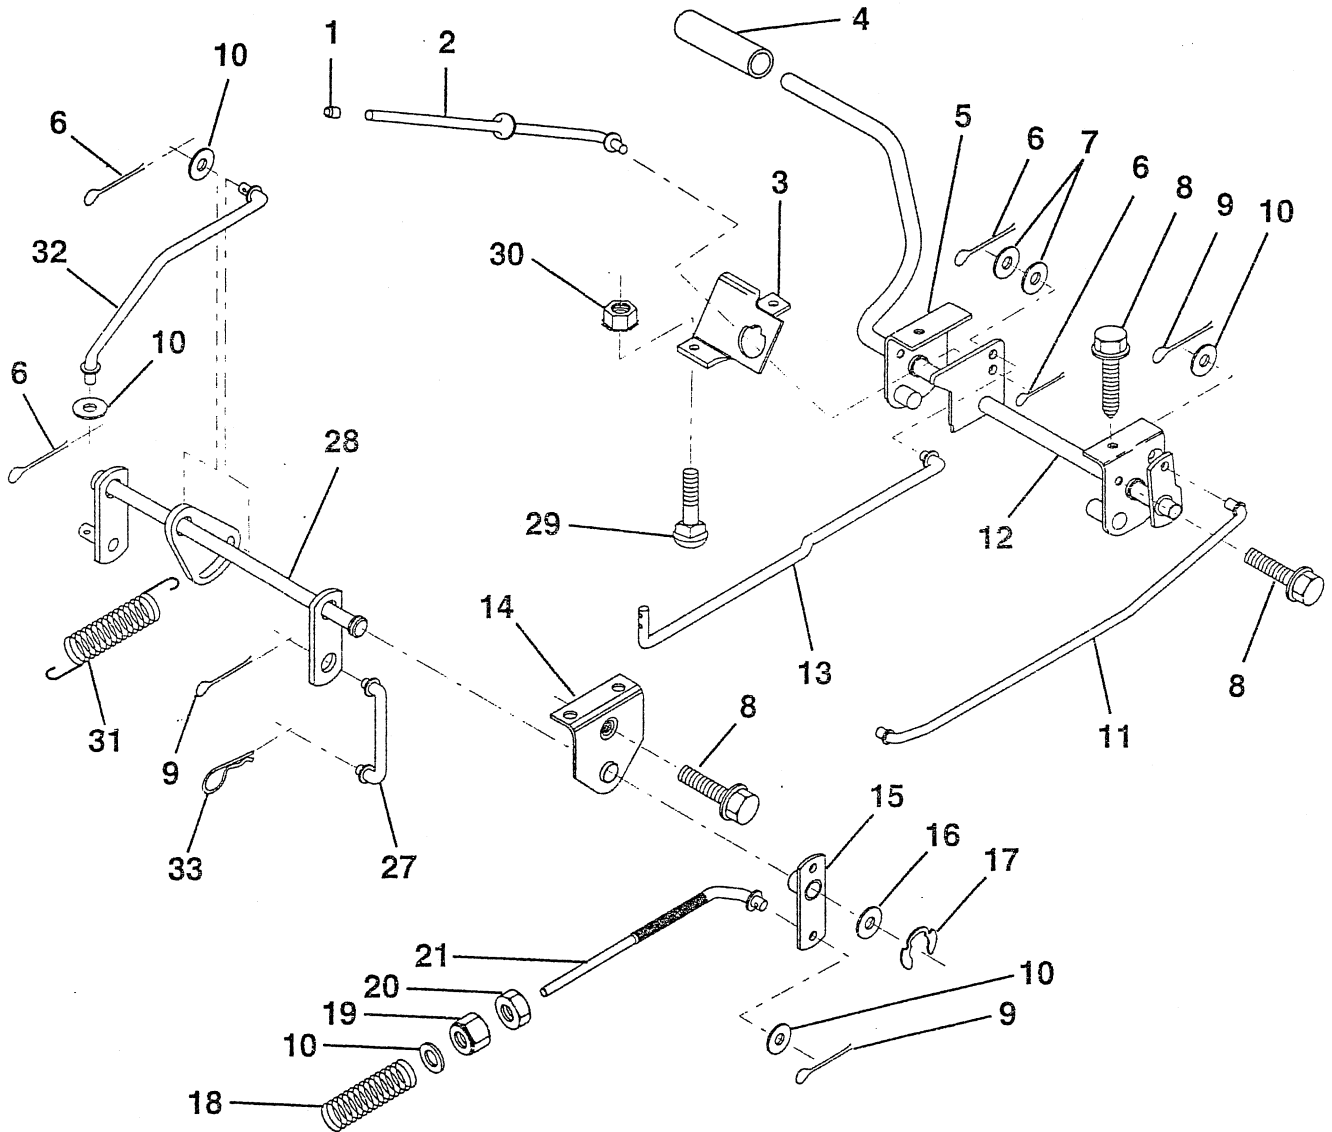

REPAIR PARTS

12.5 HP 38" LAWN TRACTOR-MODEL NO. LT120 (HA125R38B), PRODUCT NO. 954 00 04-92

BRAKE / REAR MOWER LIFT ASSEMBLY

KEY NO.	PART NO.	DESCRIPTION	KEY NO.	PART NO.	DESCRIPTION
1	532071673	Cap, Plunger	15	532123641	Assembly, Brake, Pivot, Arm
2	532123436	Rod, Parking Brake	16	819251816	Washer 25/32 x 1-1/8 x 16 Gauge
3	532123437	Bracket, Parking Brake	17	812000034	Ring, Klip
4	532008156	Cover, Pedal	18	532106888	Spring, Brake Rod
5	532132205	Bracket, Clutch/Brake Pedal, L.H.	19	873350600	Nut, Hex, Jam 3/8-16 UNC
6	876020312	Pin, Cotter 3/32 x 3/4	20	873800600	Locknut, Hex, w/Wsh Ins 3/8-16 UNC
7	819131016	Washer 13/32 x 5/8 x 16 Gauge	21	532131460	Rod, Brake, Rear
8	817490508	Screw, Hex Head, Thd., Roll. 5/16-18 x 1/2	27	532136780	Link, Lift, Rear
9	876020412	Pin, Cotter 1/8 x 3/4	28	532136779	Assembly, Rear Mower Lift
10	819131316	Washer 13/32 x 13/16 x 16 Gauge	29	872110506	Bolt, Carriage 5/16-18 UNC x 3/4
11	532123543	Rod, Brake, Front	30	873510500	Nut, Hex, Keps 5/16-16 UNC
12	532139934	Assembly, Clutch/Brake Pedal	31	532133095	Spring, Counterbalance
13	532123394	Rod, Clutch	32	532133721	Link, Lift Lever
14	532121978	Bracket, Lift Shaft	33	532124670	Retainer Spring

NOTE: All component dimensions given in U.S. inches
1 inch = 25.4 mm

HARDWARE SHOWN LARGER FOR EASIER IDENTIFICATION