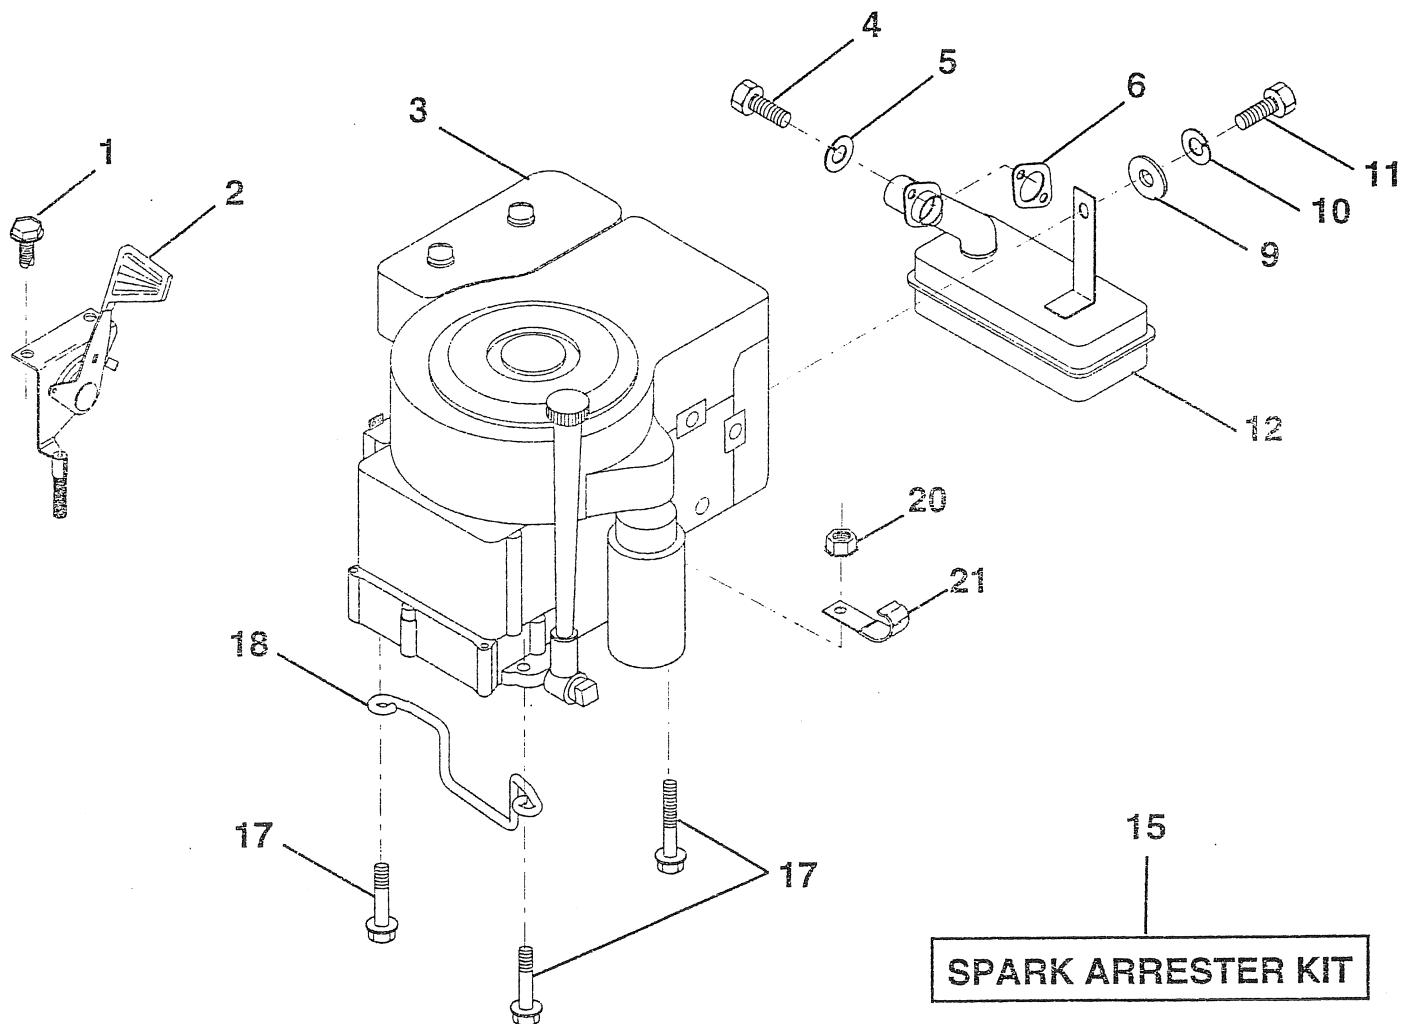

BRAKE / REAR MOWER LIFT ASSEMBLY

KEY NO.	PART NO.	DESCRIPTION	KEY NO.	PART NO.	DESCRIPTION
1	532071673	Cap, Plunger	15	532123641	Assembly, Brake, Pivot, Arm
2	532123436	Rod, Parking Brake	16	819251816	Washer 25/32 x 1-1/8 x 16 Gauge
3	532123437	Bracket, Parking Brake	17	812000034	Ring, Klip
4	532008156	Cover, Pedal	18	532106888	Spring, Brake Rod
5	532132205	Bracket, Clutch/Brake Pedal, L.H.	19	873350600	Nut, Hex, Jam 3/8-16 UNC
6	876020312	Pin, Cotter 3/32 x 3/4	20	873800600	Locknut, Hex, w/Wsh Ins 3/8-16 UNC
7	819131016	Washer 13/32 x 5/8 x 16 Gauge	21	532131460	Rod, Brake, Rear
8	817490508	Screw, Hex Head, Thd., Roll. 5/16-18 x 1/2	27	532136780	Link, Lift, Rear
9	876020412	Pin, Cotter 1/8 x 3/4	28	532136779	Assembly, Rear Mower Lift
10	819131316	Washer 13/32 x 13/16 x 16 Gauge	29	872110506	Bolt, Carriage 5/16-18 UNC x 3/4
11	532123543	Rod, Brake, Front	30	873510500	Nut, Hex, Keps 5/16-16 UNC
12	532139934	Assembly, Clutch/Brake Pedal	31	532133095	Spring, Counterbalance
13	532123394	Rod, Clutch	32	532133721	Link, Lift Lever
14	532121978	Bracket, Lift Shaft	33	532124670	Retainer Spring

KEY NO.	PART NO.	DESCRIPTION	KEY NO.	PART NO.	DESCRIPTION
1	817060408	Screw, Hex Head, Thread Cutting 1/4-20 x 1/2	11	874760412	Bolt, Hex, Fin. 1/4-20 UNC x 3/4
2	532133025	Control, Throttle	12	532137437	Muffler
3	---	Engine, Briggs & Stratton, 12.5 HP, Model #286707	15	532137180	Arrester, Spark (Optional Equipment)
4	871070512	Screw, Hex Cap Hd. 5/16-18 x 3/4	17	817490624	Screw, Hex Washer Head, Thd., Roll. 3/8-16 x 1-1/2
5	810040500	Washer, Lock, Heavy Helical Spring 5/16	18	532126636	Keeper, Ground Drive Belt
6	532125593	Gasket, Exhaust	20	873510600	Nut, Hex, Keps 3/8-16
9	819101216	Washer 5/16 x 3/4 x 16 Gauge	21	532124996	Clip, Fuel Line
10	810040400	Washer, Lock, Heavy Helical Spring 1/4	NOTE: All component dimensions given in U.S. inches 1 inch = 25.4 mm		