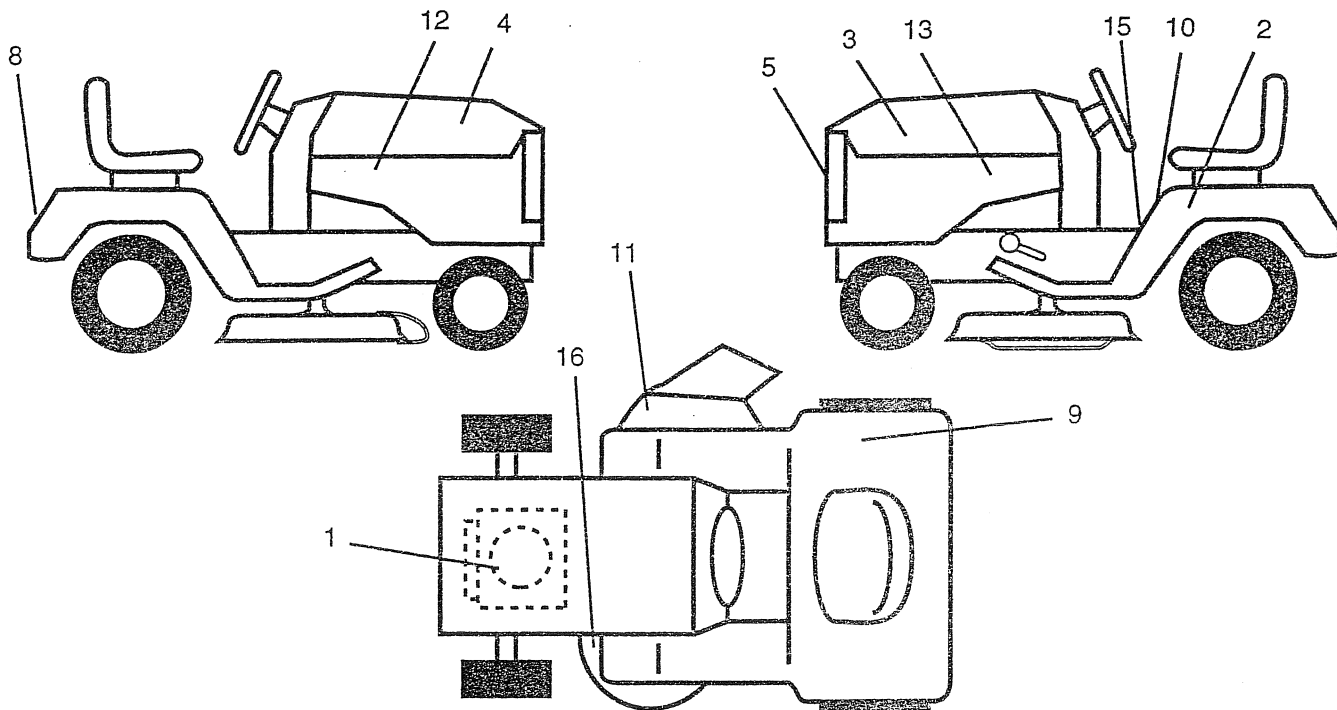

REPAIR PARTS

12.5 HP 38" LAWN TRACTOR-MODEL NO. LT120 (HA125R38B), PRODUCT NO. 954 00 04-92

DECALS

KEY NO.	PART NO.	DESCRIPTION
1	532129057	Decal, Engine, HP
2	532135073	Decal, Indicator
3	532140206	Decal, Hood, L.H.
4	532140205	Decal, Hood, R.H.
5	532140213	Decal, Logo, Grill
8	532131582	Decal, Logo, Fender
9	532124433	Decal, 80 DBA
10	532133796	Decal, Fender, Caution

KEY NO.	PART NO.	DESCRIPTION
11	532137259	Decal, Warning, Multi-Language
12	532140199	Decal, Hood, Insert, R.H.
13	532140200	Decal, Hood, Insert, L.H.
15	532138272	Decal, Instruction, Operating
16	532136830	Decal, V-Belt Schematic
--	532140267	Manual, Operator's
--	532140266	Manual, Repair Parts

Available accessories not included with tractor:
-- CER 38 Grass Catcher