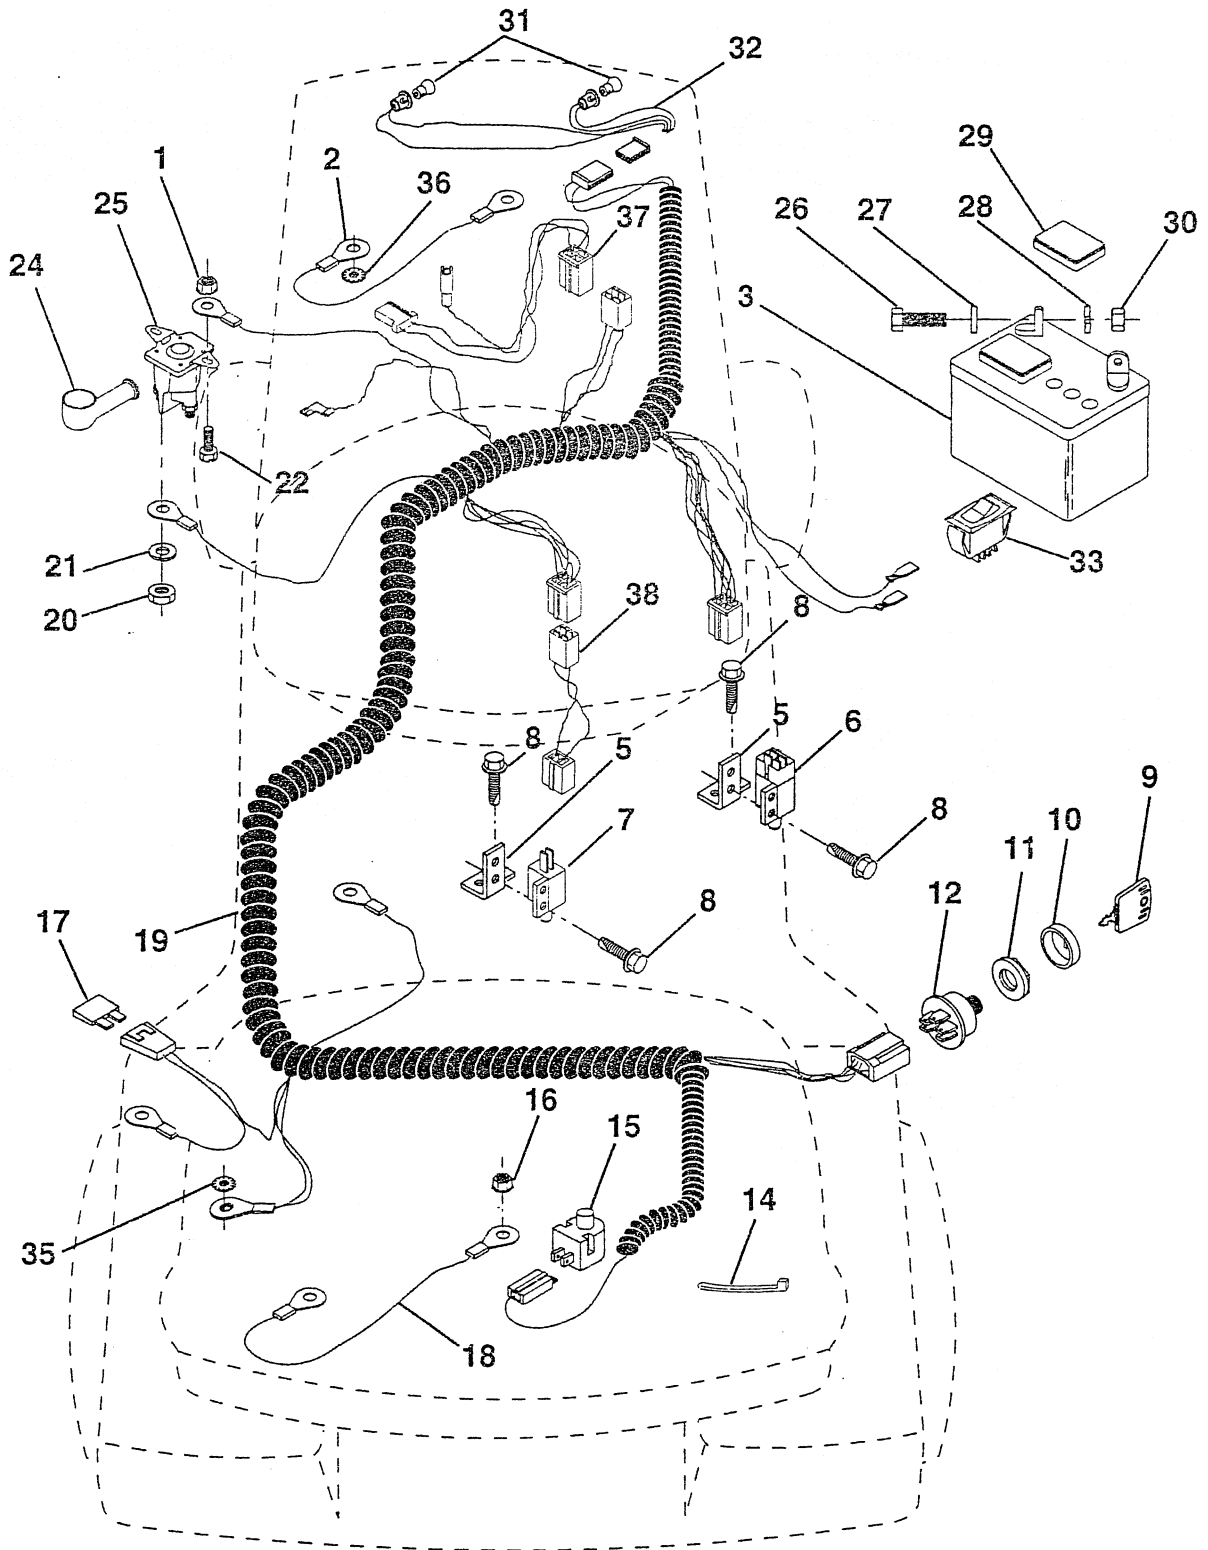

REPAIR PARTS

12.5 HP 38" LAWN TRACTOR-MODEL NO. LT120 (HA125R38B), PRODUCT NO. 954 00 04-92
ELECTRICAL

REPAIR PARTS

12.5 HP 38" LAWN TRACTOR-MODEL NO. LT120 (HA125R38B), PRODUCT NO. 954 00 04-92

ELECTRICAL

KEY NO.	PART NO.	DESCRIPTION
1	873510400	Nut, Hex, Keps 1/4-20
2	532108423	Assembly, Cable
3	532133909	Battery
5	532108236	Bracket, Switch
6	532104445	Switch, Interlock, 2 Terminal
7	532109553	Switch, Interlock, 4 Terminal
8	817021008	Screw, Hex Head, Self-Tapping #10-24 x 1/2
9	532140401	Key, Molded
10	532123620	Cover, Ignition Key
11	532140400	Nut, Ignition
12	532140399	Switch, Ignition
14	532124756	Tie, Cable
15	532121305	Switch, Plunger
16	873510500	Nut, Hex, Keps 5/16-18
17	532108824	Fuse
18	532128353	Assembly, Cable
19	532140411	Harness, Ignition
20	873350400	Nut, Hex, Jam 1/4-20
21	810090400	Washer, Lock 1/4
22	874780408	Bolt, Hex, Fin. 1/4-20 UNC x 1/2 Grade 5
24	532131563	Cover, Terminal
25	532138406	Solenoid
26	874760412	Bolt, Hex Head 1/4-20 UNC x 3/4
27	819091016	Washer 9/32 x 5/8 x 16 Gauge
28	810040400	Washer, Lock 1/4
29	532121264	Cap, Battery
30	873220400	Nut, Hex, Fin. 1/4-20 UNC
31	532004152	Bulb, Light
32	532131078	Harness, Headlight
33	532110712	Switch, Light
35	811050600	Washer, Lock, External Tooth 3/8
36	811150400	Washer, Lock, Internal Tooth 1/4
37	532140413	Harness Engine
38	532140660	Harness Adapter

NOTE: All component dimensions given in U.S. inches
1 inch = 25.4 mm

HARDWARE SHOWN LARGER FOR EASIER IDENTIFICATION