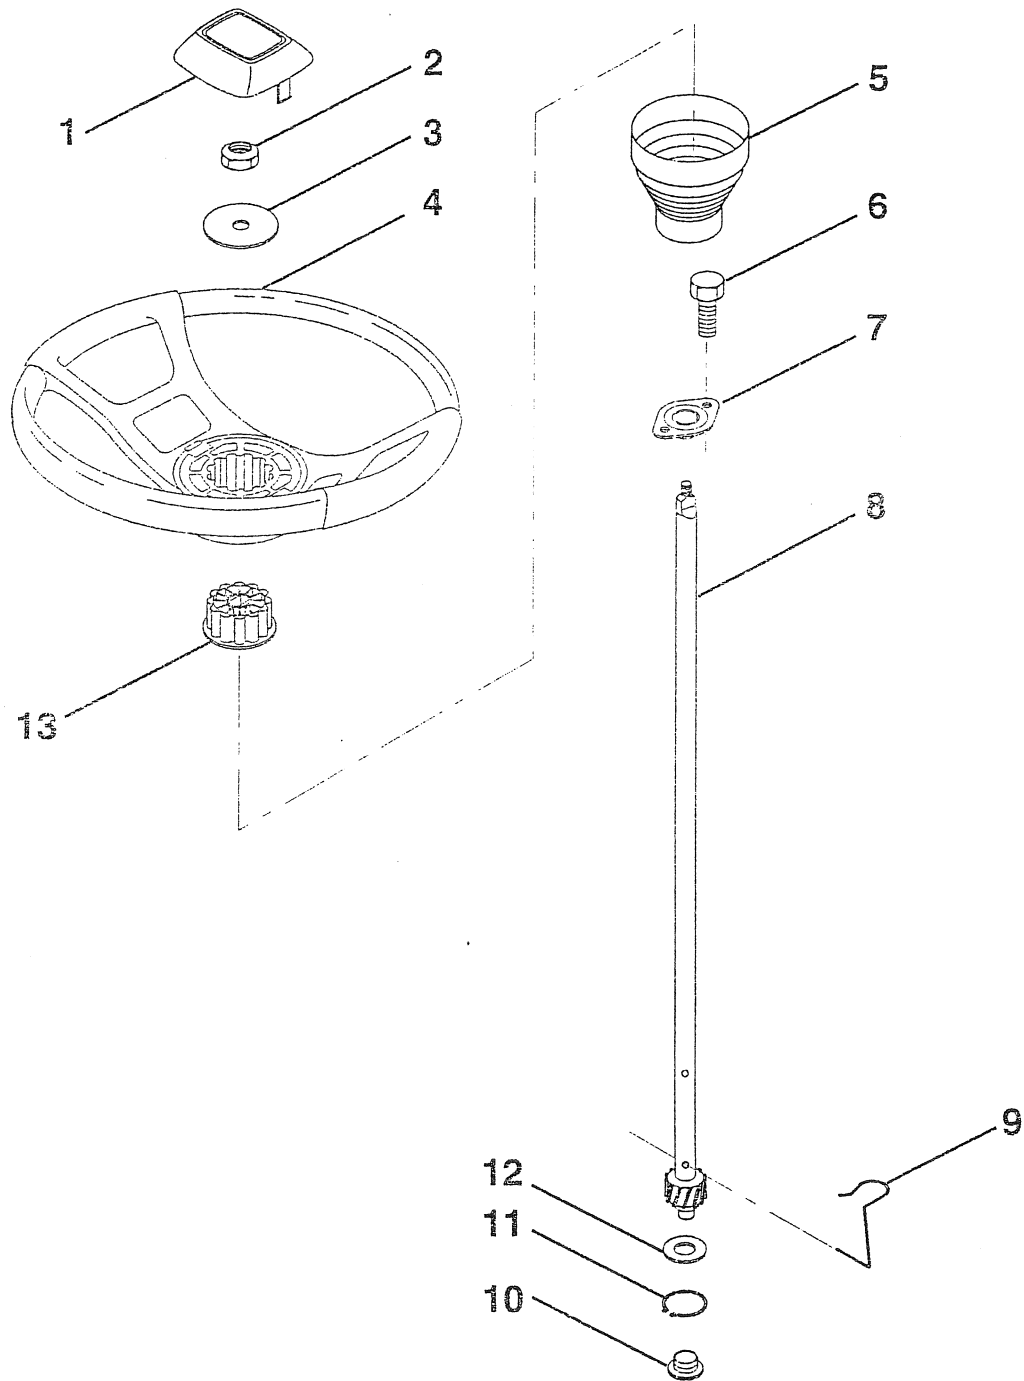

KEY NO.	PART NO.	DESCRIPTION	KEY NO.	PART NO.	DESCRIPTION
1	872050411	Bolt, Carriage 1/4-20 x 1-3/8	15	819171912	Washer 17/32 x 1-3/16 x 12 Gauge
2	532127398	Seat	16	532127018	Bolt, Shoulder
4	873800500	Nut, Hex, Crownlock 5/16-18	18	532123976	Nut, Hex, Large, Flange Lock
5	532139888	Bolt, Shoulder 5/16-18 UNC	19	532121248	Bushing, Snap
6	532140407	Clip, Insulated	20	532121250	Spring, Compression
8	874760612	Bolt, Hex, Fin. 3/8-16 UNC x 3/4	21	532134300	Spacer, Split, Large .28 Id. x .96
9	532140551	Bracket, Pivot, Seat	22	532121246	Bracket, Switch Mounting
11	819133210	Washer 12/32 x 2 x 10 Gauge	23	532140552	Pan, Seat
12	873800600	Nut, Hex, Crownlock 3/8-16 UNC			
13	532120068	Knob, Seat			

NOTE: All component dimensions given in U.S. inches
1 inch = 25.4 mm

HARDWARE SHOWN LARGER FOR EASIER IDENTIFICATION

REPAIR PARTS

12.5 HP 38" LAWN TRACTOR-MODEL NO. LT120 (HA125R38B), PRODUCT NO. 954 00 04-92
DASH

KEY NO.	PART NO.	DESCRIPTION	KEY NO.	PART NO.	DESCRIPTION
1	532132735	Cap, Fuel Tank	17	872110404	Bolt, Carriage 1/4-20 x 1/2 Grade 5
2	532138395	Assembly, Dash & Fuel Tank	18	532131886	Support Assembly, Dash
3	532123487	Clamp, Hose	19	532134744	Brace, Cross
4	532008544	Line, Fuel	20	817060408	Screw, Self-Tapping 1/4-20 x 1/2
5	532008548	Line, Fuel	21	532134014	Plug, Dome, Black
6	873510400	Nut, Hex, Keps 1/4-20			
7	532124996	Clip, Fuel Line			
8	819091216	Washer 9/32 x 3/4 x 16 Gauge			

NOTE: All component dimensions given in U.S. inches
1 inch = 25.4 mm

HARDWARE SHOWN LARGER FOR EASIER IDENTIFICATION

REPAIR PARTS

12.5 HP 38" LAWN TRACTOR-MODEL NO. LT120 (HA125R38B), PRODUCT NO. 954 00 04-92
STEERING WHEEL