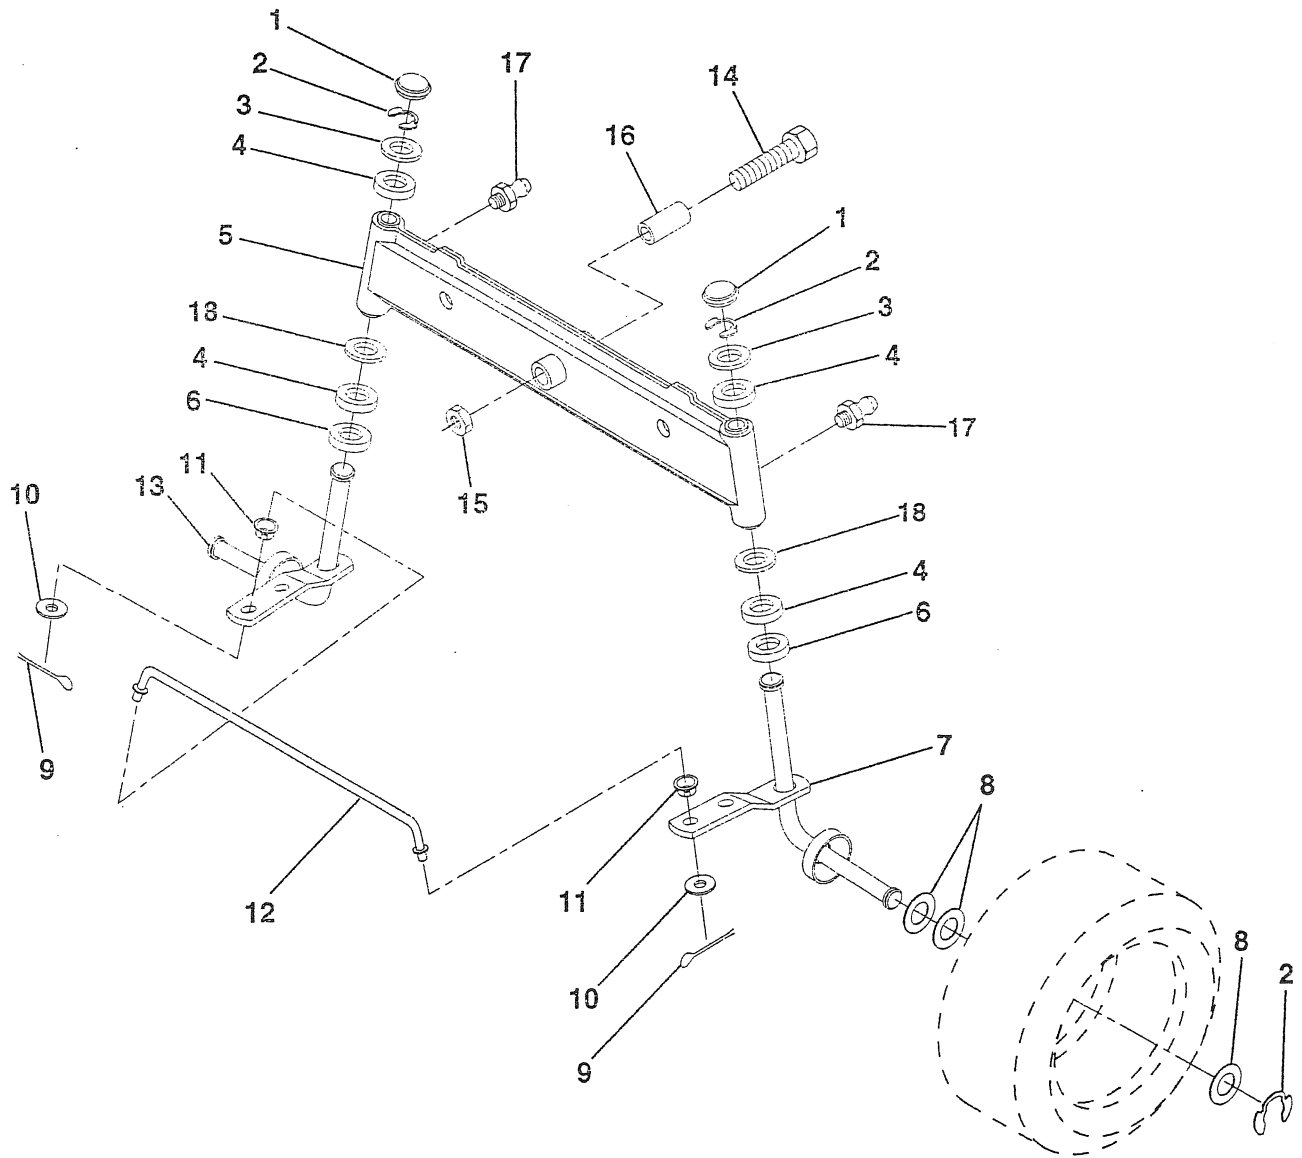

NOTE: All component dimensions given in U.S. inches
1 inch = 25.4 mm

HARDWARE SHOWN LARGER FOR EASIER IDENTIFICATION

REPAIR PARTS

12.5 HP 38" LAWN TRACTOR-MODEL NO. LT120 (HA125R38B), PRODUCT NO. 954 00 04-92
SECTOR GEAR / AXLE SUPPORT

KEY NO.	PART NO.	DESCRIPTION
1	532132566	Link, Drag
2	874780828	Bolt, Hex, Fin. 1/2-13 x 1-3/4
5	532121926	Gear, Sector
6	532121927	Bushing
7	873030800	Nut, Heavy Hex, Top Lock 1/2-13 UNC
8	532126472	Clip, Insulated
9	873680800	Nut, Crownlock 3/8-16
10	876020412	Pin, Cotter 1/8 x 3/4
11	819131316	Washer 13/32 x 13/16 x 16 Gauge

KEY NO.	PART NO.	DESCRIPTION
12	532126847	Bushing
13	874760512	Bolt, Hex Head 5/16-18 UNC x 1
14	819111416	Washer 11/32 x 7/8 x 16 Gauge
15	872110606	Bolt, Carriage 3/8-16 UNC x 3/4
17	532137096	Support, Front Axle
20	873800600	Nut, Hex, Crownlock 3/8-16 UNC
21	873800500	Nut, Hex, Crownlock 5/16-18

KEY NO.	PART NO.	DESCRIPTION
1	532121232	Cap, Spindle
2	812000029	Ring, Clip
3	532121748	Washer 25/32 x 1-5/8 x 16 Gauge
4	532124937	Bearing
5	532140212	Axle, Front
6	532124931	Bearing, Thrust
7	532137062	Spindle Assembly, R.H.
8	532121749	Washer 25/32 x 1-1/4 x 16 Gauge
9	876020412	Pin, Cotter 1/8 x 3/4
10	819131316	Washer 13/32 x 13/16 x 16 Gauge