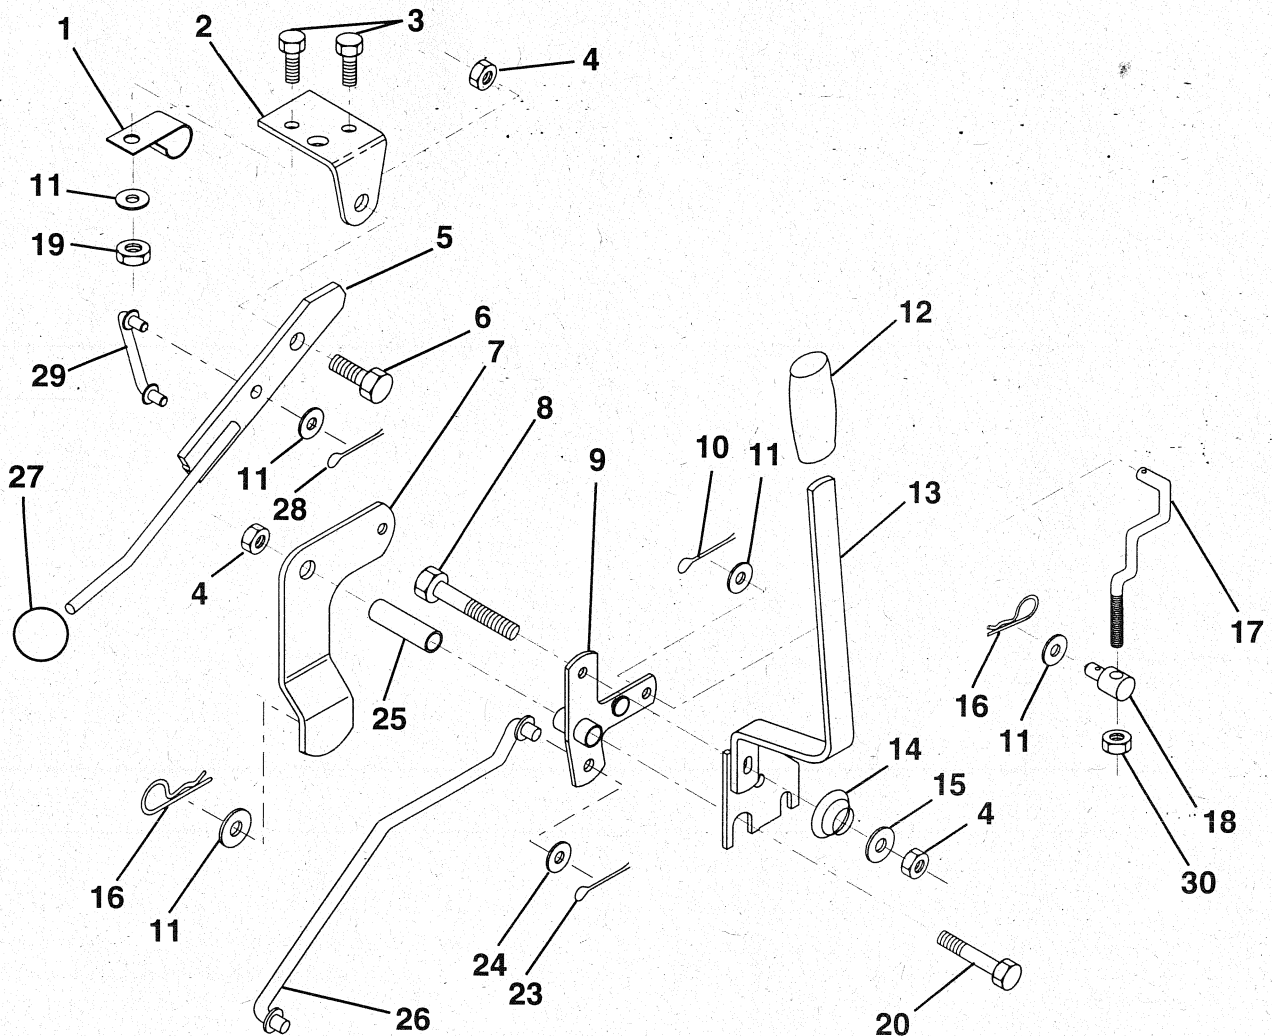

REPAIR PARTS

12 HP 36" TRACTOR - - MODEL NO. LR120 (HN1236A), PRODUCT NO. 954 00 06-02

MOWER LIFT LEVER

KEY NO.	PART NO.	DESCRIPTION	KEY NO.	PART NO.	DESCRIPTION
1	532126470	Clip, Insulated	15	819131212	Washer 13/32 x 3/4 x 12 Ga.
2	532122018	Bracket, Mower Clutch	16	532124961	Retainer, Spring
3	874780408	Bolt, Fin. Hex 1/4-20 UNC x 1/2 Gr. 5	17	532127359	Link, Front Lift
4	873800600	Nut, Crownlock 3/8-16 UNC	18	532133205	Trunnion, Threaded 3/8-16
5	532123417	Assembly, Clutch Lever	19	873680400	Nut, Crownlock 1/4-20
6	532106451	Bolt, Shoulder	20	874760644	Bolt, Fin. Hex 3/8-16 UNC x 2-3/4
7	532135371	Assembly, Mower Clutch Arm	23	876020416	Pin, Cotter 1/8 x 1
8	874760636	Bolt, Hex 3/8-16 UNC x 2-1/4	24	819171616	Washer 17/32 x 1 x 16 Ga.
9	532121930	Bellcrank, Asm. Lift	25	532121933	Tube, Spacer
10	876020412	Pin, Cotter 1/8 x 3/4	26	532121934	Rod, Mower Lift
11	819131316	Washer 13/32 x 13/16 x 16 Ga.	27	532106932	Knob
12	532131861	Grip, Handle	28	876020312	Pin, Cotter 3/32 x 3/4
13	532139352	Assembly, Lift Handle	29	532131655	Link, Mower Clutch
14	532123496	Spring, Compression	30	873350600	Nut Hex Jam 3/8-16 Unc

HARDWARE SHOWN LARGER FOR EASIER IDENTIFICATION