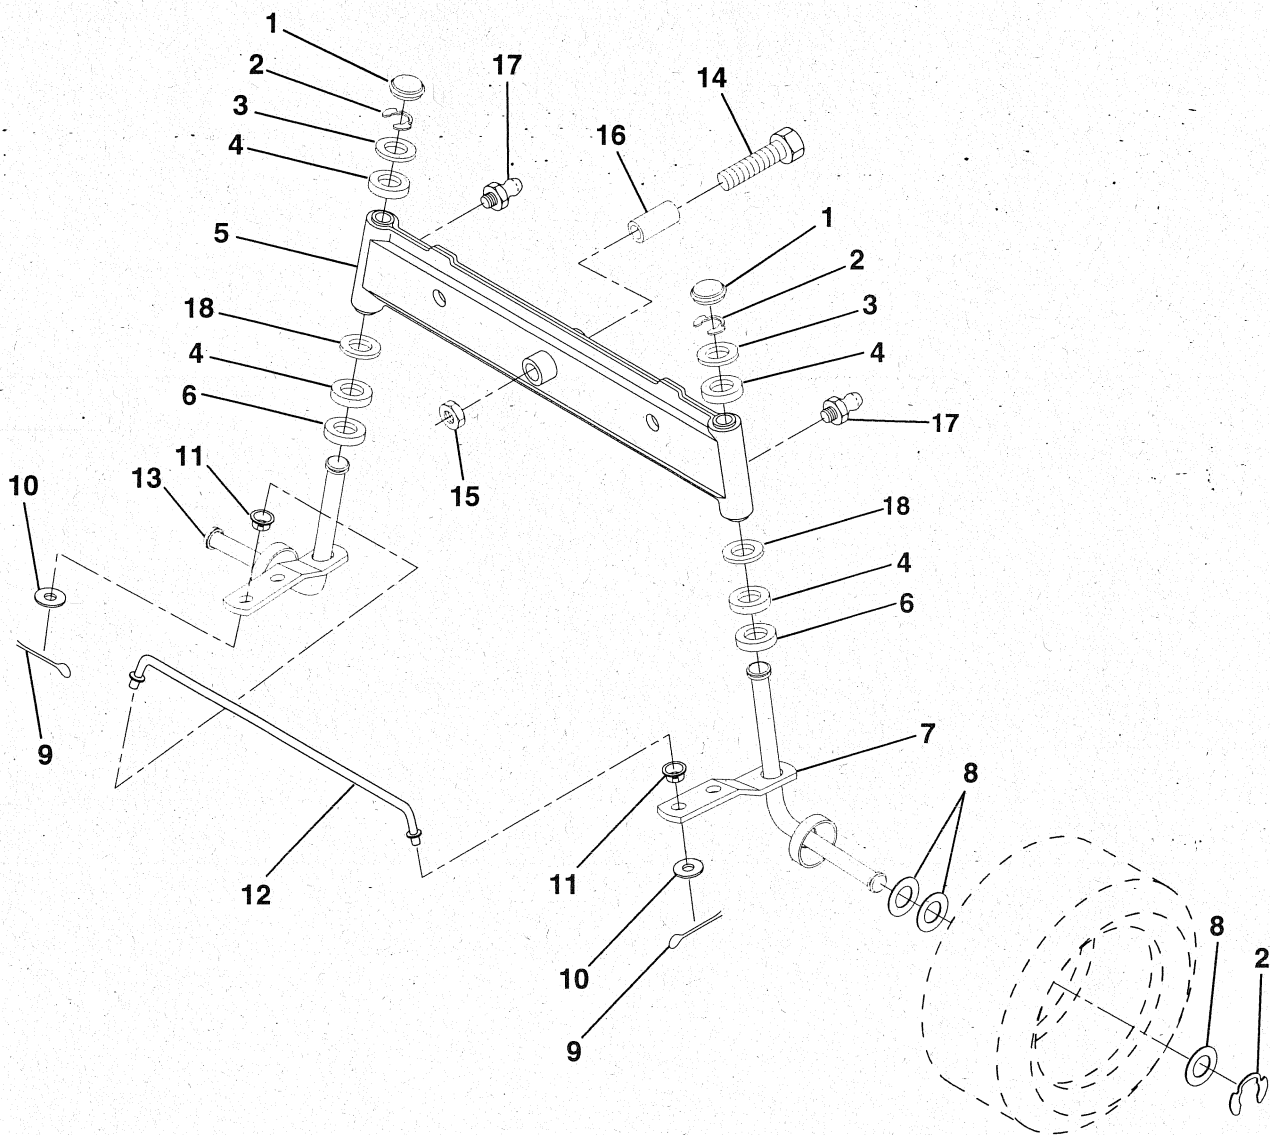

REPAIR PARTS

12 HP 36" TRACTOR - - MODEL NO. LR120 (HN1236A), PRODUCT NO. 954 00 06-02

FRONT AXLE

KEY NO.	PART NO.	DESCRIPTION	KEY NO.	PART NO.	DESCRIPTION
1	532121232	Cap, Spindle	10	819131316	Washer 13/32 x 13/16 x 16 Ga.
2	812000029	Ring, Clip	11	532126847	Bushing
3	532121748	Washer 25/32 x 1-5/8 x 16 Ga.	12	532130465	Rod, Tie
4	532124937	Nyliner	13	532137061	Spindle, L.H. Asm.
5	532133988	Axle, Front	14	874011056	Bolt Hex 5/1-11 x 3-1/2
6	532124931	Bearing, Thrust	15	873901000	Nut, Lock Flange 5/8-11
7	532137062	Spindle, R.H. Asm.	16	532110438	Spacer Bearing Axle
8	532121749	Washer 25/32 x 1-1/4 x 16 Ga.	17	532124836	Fitting Grease
9	876020412	Pin, Cotter 1/8 x 3/4	18	819272016	Washer 27/32 x 1-1/4 x 16 Ga.

HARDWARE SHOWN LARGER FOR EASIER IDENTIFICATION