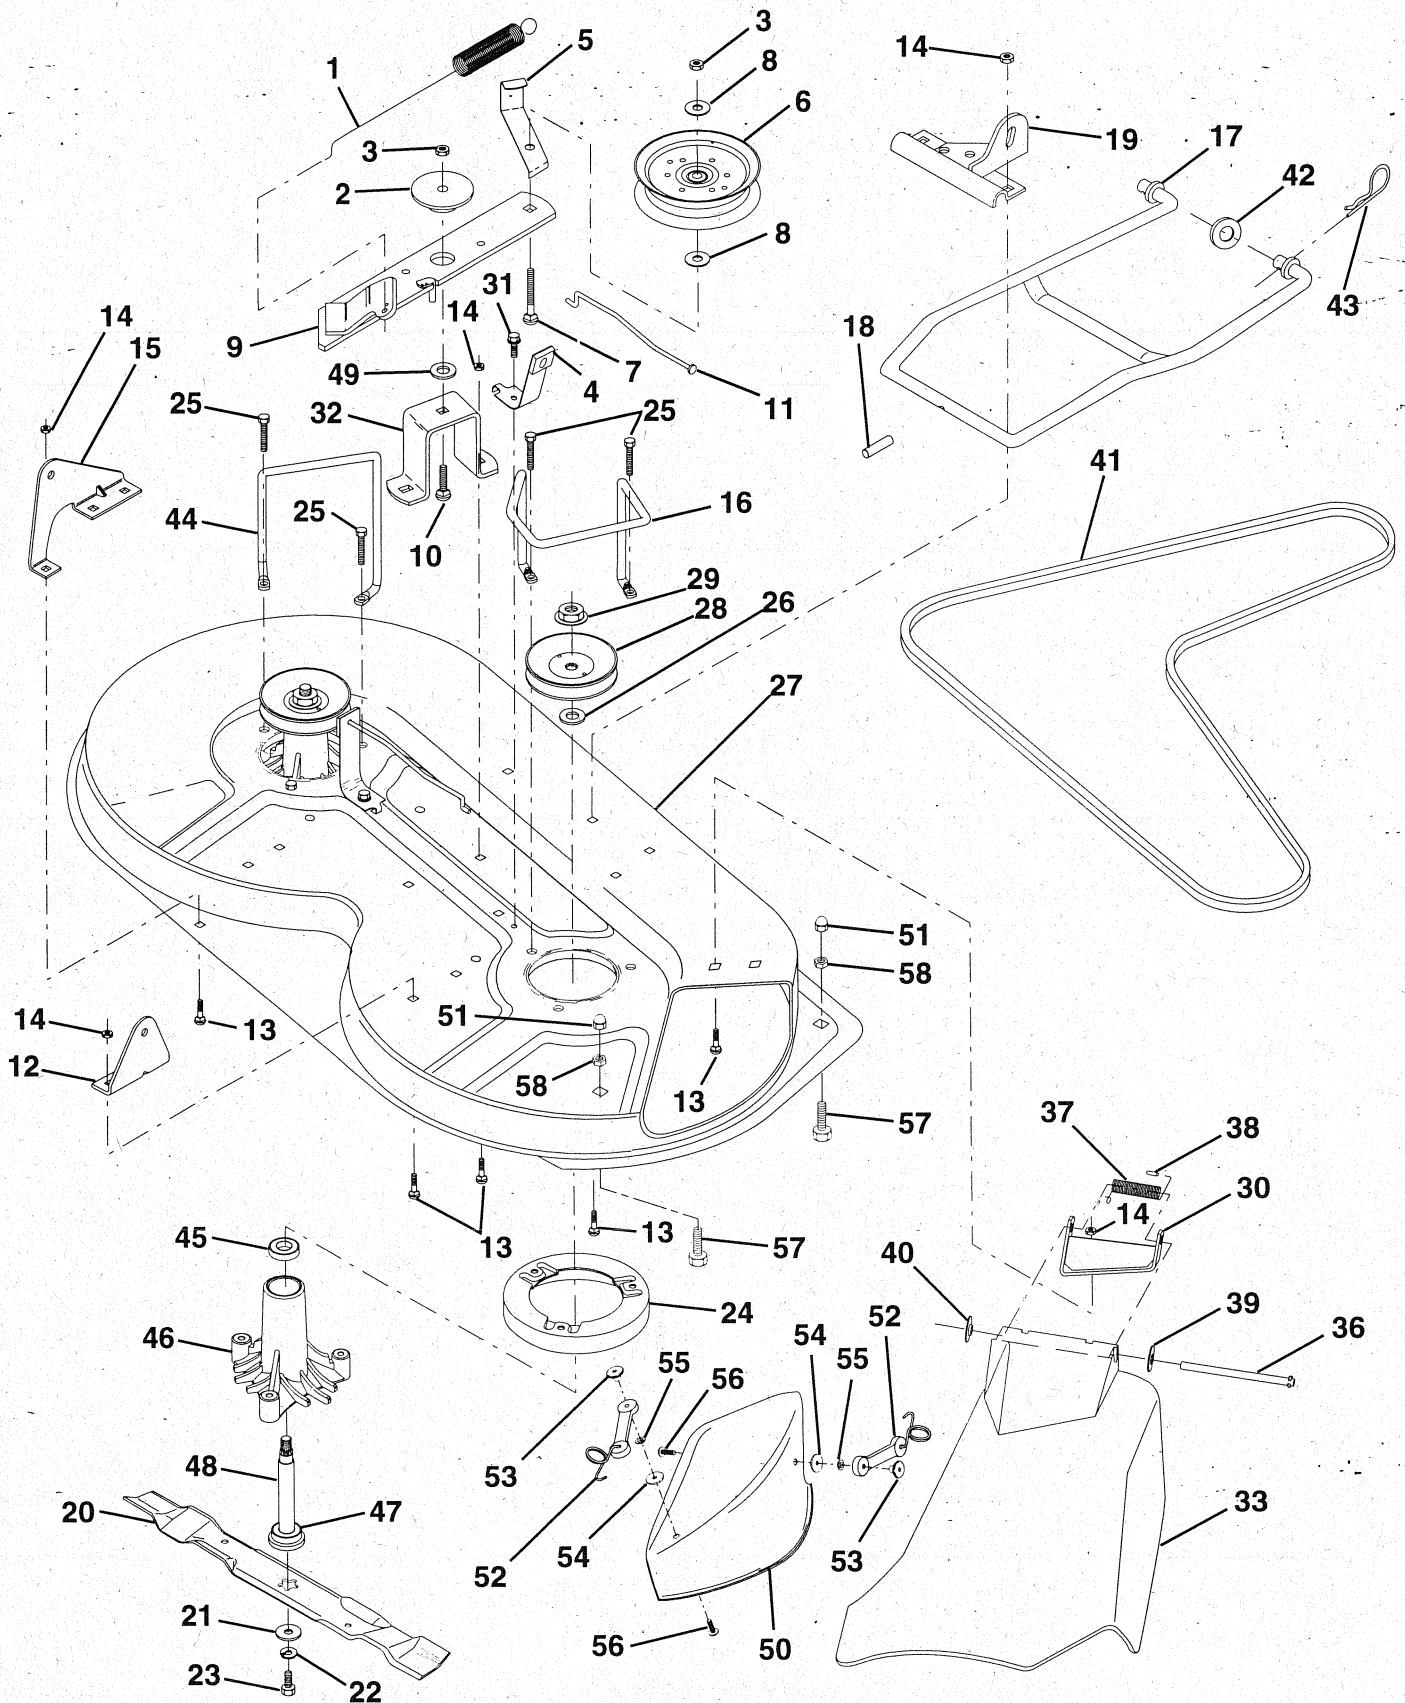

REPAIR PARTS

12 HP 36" TRACTOR - - MODEL NO. LR120 (HN1236A), PRODUCT NO. 954 00 06-02

MOWER DECK

REPAIR PARTS

12 HP 36" TRACTOR - - MODEL NO. LR120 (HN1236A), PRODUCT NO. 954 00 06-02

MOWER DECK

KEY NO.	PART NO.	DESCRIPTION	KEY NO.	PART NO.	DESCRIPTION
1	532140064	Spring, Mower Clutch	31	817490508	Screw, Hex Wsh. Thdrol. 5/16-18 x 1/2
2	532122052	Spacer, Retainer	32	532122051	Arm, Support Idler Mower
3	873800600	Nut, Crownlock	33	532131560	Deflector
4	532130840	Brake Asm.	36	532121980	Rod, Hinge
5	532131251	Guide, Belt Idler	37	532123713	Spring, Torsion Deflector
6	532121316	Pulley, Flat Idler	38	532105304	Cap, Sleeve
7	872110616	Bolt, Carr. 3/8-16 x 1-3/4 Gr. 5	39	819111016	Washer 11/32 x 5/8 x 16 Ga.
8	819131410	Washer 13/21 x 7/8 x 10 Ga.	40	532110452	Pushnut
9	532140092	Arm Asm., Idler Mower	41	532131264	V-Belt
10	872140610	Bolt, Carriage 3/8-16 x 1-1/4	42	819171616	Washer 11/32 x 5/8 16 Ga.
11	532130841	Rod, Brake	43	532124660	Retainer, Spring
12	532127356	Bracket, Lift R. H. Rear	44	532140608	Keeper, L. H.
13	872140505	Bolt, Carriage 5/16-18 x 5/8	45	532110485	Bearing
14	873800500	Nut, Crownlock 5/16-18	46	532128774	Housing Mandrel Vented
15	532127357	Bracket, Lift L. H. Rear	47	532129895	Bearing
16	532140093	Keeper, R. H.	48	532137645	Shaft, Mandrel (Includes Key # 47)
17	532128508	Link, Asm. Mower Stabilizer	49	532106513	Washer Wear 16 Ga.
18	532128511	Pin, Drive	50	532140102	Mulcher Plate
19	532127380	Bracket, Asm. Front	51	532133841	Acorn Nut 5/16-18
20	532140101	Blade Mulching	52	532130758	Latch Hook
21	532140296	Washer, Hard	53	532125004	Nut, Weld
22	810030600	Washer, Lock 3/8	54	819061216	Washer #10
23	532850857	Bolt 3/8-24 x 1-1/4 Gr. 8	55	810071000	Washer, Lock#10
24	532140329	Stripper	56	871161010	Screw
25	532138776	Screw Thdrol Hex Hd	57	874930516	Bolt, Hex 5/16-18 x 1
26	532129963	Washer .150 Thk.	58	532063124	Locknut 5/16-18
27	532129983	Deck Assembly	--	532130794	Mandrel Asm. (Includes Key No.'s 22-23, 26, 29 and 45-48)
28	532129207	Pulley, Mandrel	--	532140979	Deck, Mower Complete
29	532137266	Nut, Flangelock 9/16			
30	532136631	Bracket, Asm. Deflector			

HARDWARE SHOWN LARGER FOR EASIER IDENTIFICATION