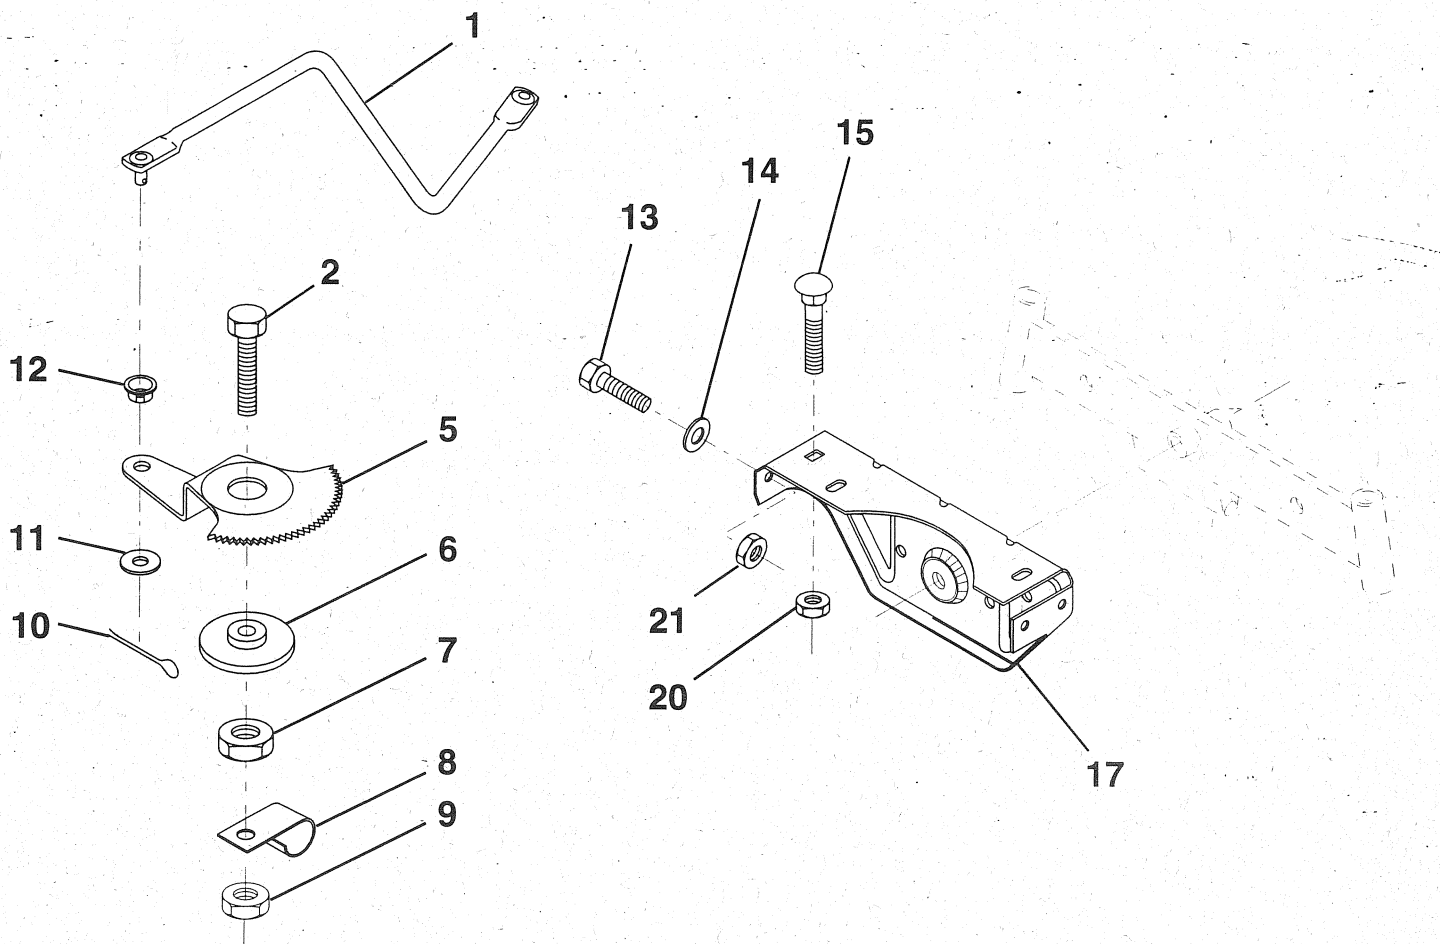

REPAIR PARTS

12 HP 36" TRACTOR - - MODEL NO. LR120 (HN1236A), PRODUCT NO. 954 00 06-02
SECTOR GEAR / AXLE SUPPORT

KEY NO.	PART NO.	DESCRIPTION
1	532132566	Link, Drag
2	874780828	Bolt, Fin Hex 1/2-13 x 1-3/4
5	532121926	Gear, Sector
6	532121927	Bushing
7	873030800	Nut, Heavy Hex Top Lock 1/2-13 UNC
8	532126472	Clip, Insulated
9	873680800	Nut, Crownlock 3/8-16
10	876020412	Pin, Cotter 1/8 x 3/4

KEY NO.	PART NO.	DESCRIPTION
11	819131316	Washer, 13/32 x 13/16 x 16 Ga.
12	532126847	Bushing
13	874760512	Bolt, Hex Hd. 5/16-18 UNC x 3/4
14	819111416	Washer 11/32 x 7/8 x 16 Ga.
15	872110606	Bolt, Carriage 3/8-16 UNC x 3/4
17	532137096	Support, Front Axle
20	873800600	Nut, Crownlock 3/8-16 UNC
21	873800500	Nut, Crownlock 5/16-18

HARDWARE SHOWN LARGER FOR EASIER IDENTIFICATION