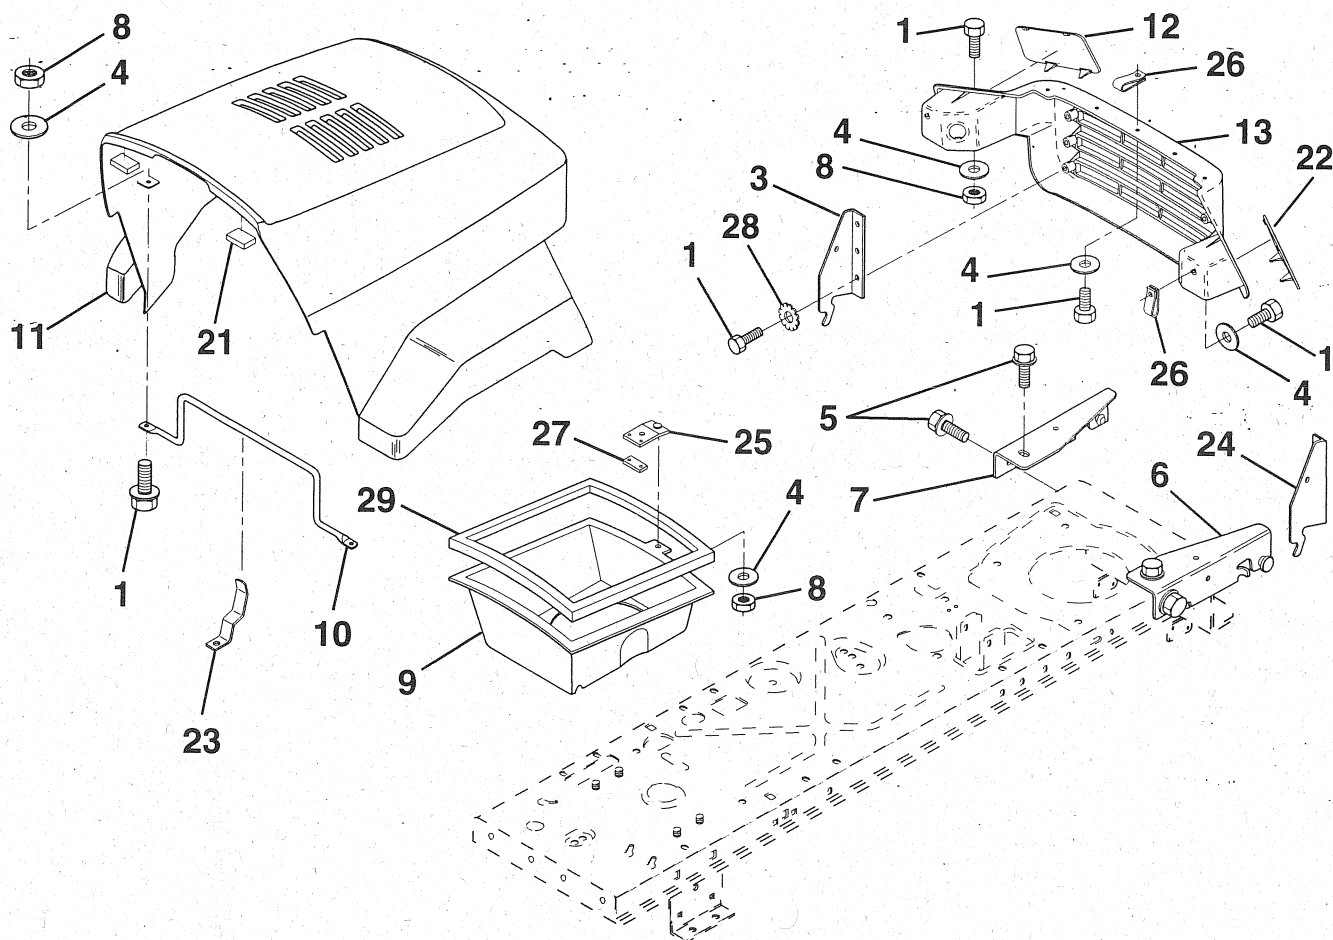

REPAIR PARTS

12 HP 36" TRACTOR -- MODEL NO. LR120 (HN1236A), PRODUCT NO. 954 00 06-02
HOOD

KEY NO.	PART NO.	DESCRIPTION	KEY NO.	PART NO.	DESCRIPTION
1	874780410	Bolt Fin Hex 1/4-20 x 5/8	13	532130984	Grille
3	532128445	Bracket Pivot Hood LH	21	532126938	Bumper Hood
4	819091016	Washer, Flat 1/4	22	532130985	Lens RH
5	817490512	Screw Thdrol 5/16-28 x 3/4	23	532139969	Latch Hood
6	532140051	Bracket Asm. Pivot Hood RH	24	532128446	Bracket Pivot Hood RH
7	532140050	Bracket Asm. Pivot Hood LH	25	532131037	Clip Asm. Duct Air
8	873220400	Nut Fin Hex 1/4-20	26	532052921	Clip Tinnerman
9	532123840	Duct Air Hood	27	532131028	Clip Tinnerman
10	532130850	Brace Hood	28	811050400	Washer Lock Ext. Tooth
11	532140142	Hood	29	532120537	Strip Foam
12	532130986	Lens LH			

HARDWARE SHOWN LARGER FOR EASIER IDENTIFICATION