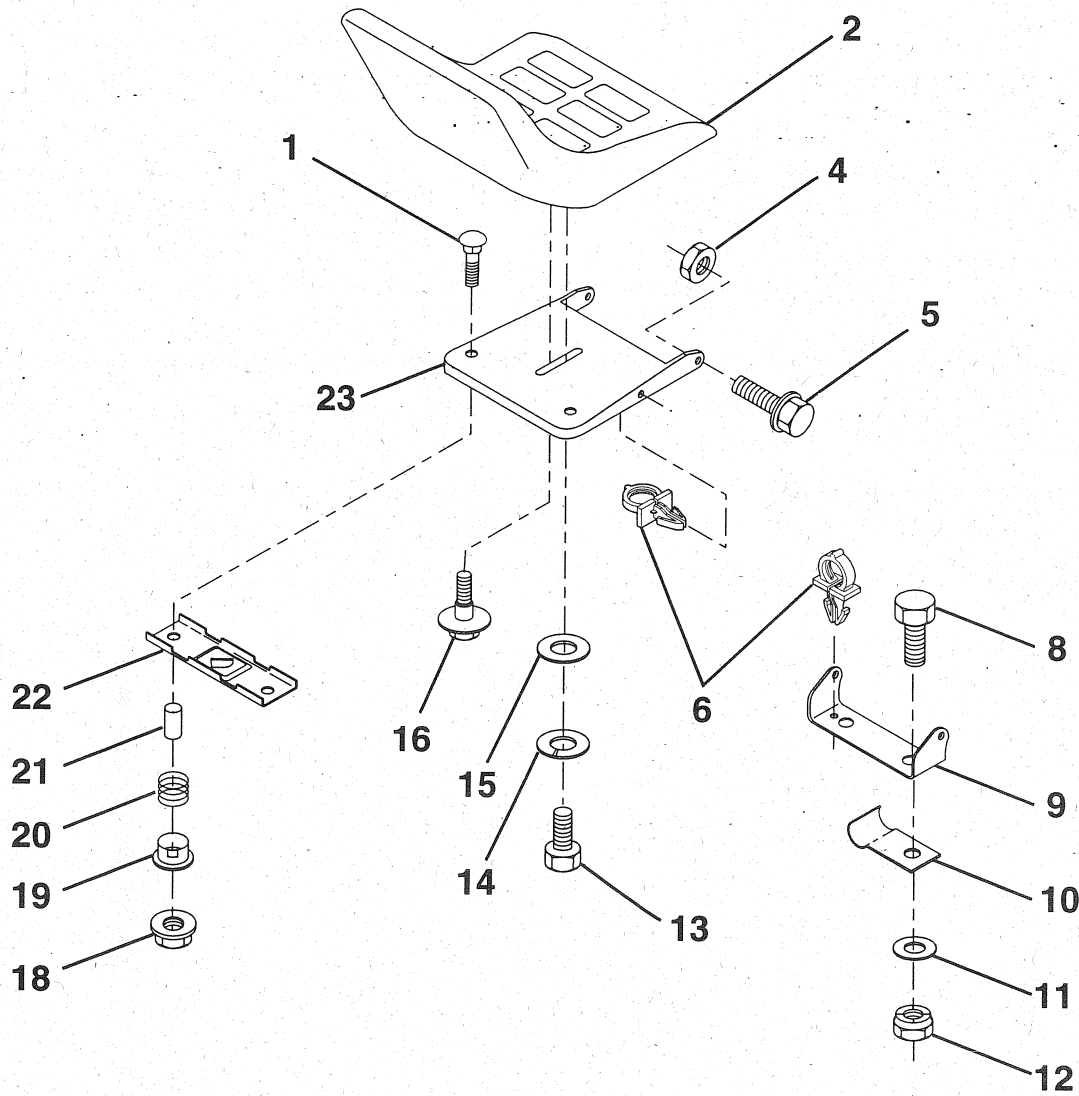

REPAIR PARTS

12 HP 36" TRACTOR - - MODEL NO. LR120 (HN1236A), PRODUCT NO. 954 00 06-02
SEAT

KEY NO.	PART NO.	DESCRIPTION
1	872050411	Bolt, Carriage 1/4-20 x 1-3/8
2	532140838	Seat
4	873800500	Nut, Crownlock 5/16-18
5	532139888	Bolt, Shoulder 5/16-18 UNC
6	532140407	Clip, Insulated
8	874760612	Bolt, Fin Hex 3/8-16 UNC x 3/4
9	532140551	Bracket, Pivot Seat
10	532126471	Clip, Insulated
11	819133210	Washer 12/32 x 2 x 10 Ga.
12	873800600	Nut, Crownlock 3/8-16 UNC

KEY NO.	PART NO.	DESCRIPTION
13	874780814	Bolt Hex 1/2-13 x 7/8
14	810040800	Washer Lock Hvy. Hlicl Spring 1/2
15	819171912	Washer, 17/32 x 1-3/16 x 12 Ga.
16	532127018	Bolt, Shoulder
18	532123976	Nut, Hex Large Flange Lock
19	532121248	Bushing, Snap
20	532121250	Spring, Compression
21	532134300	Spacer, Split 28 Id. x .88 Lg.
22	532121246	Bracket, Switch, Mounting
23	532140552	Pan, Seat

HARDWARE SHOWN LARGER FOR EASIER IDENTIFICATION