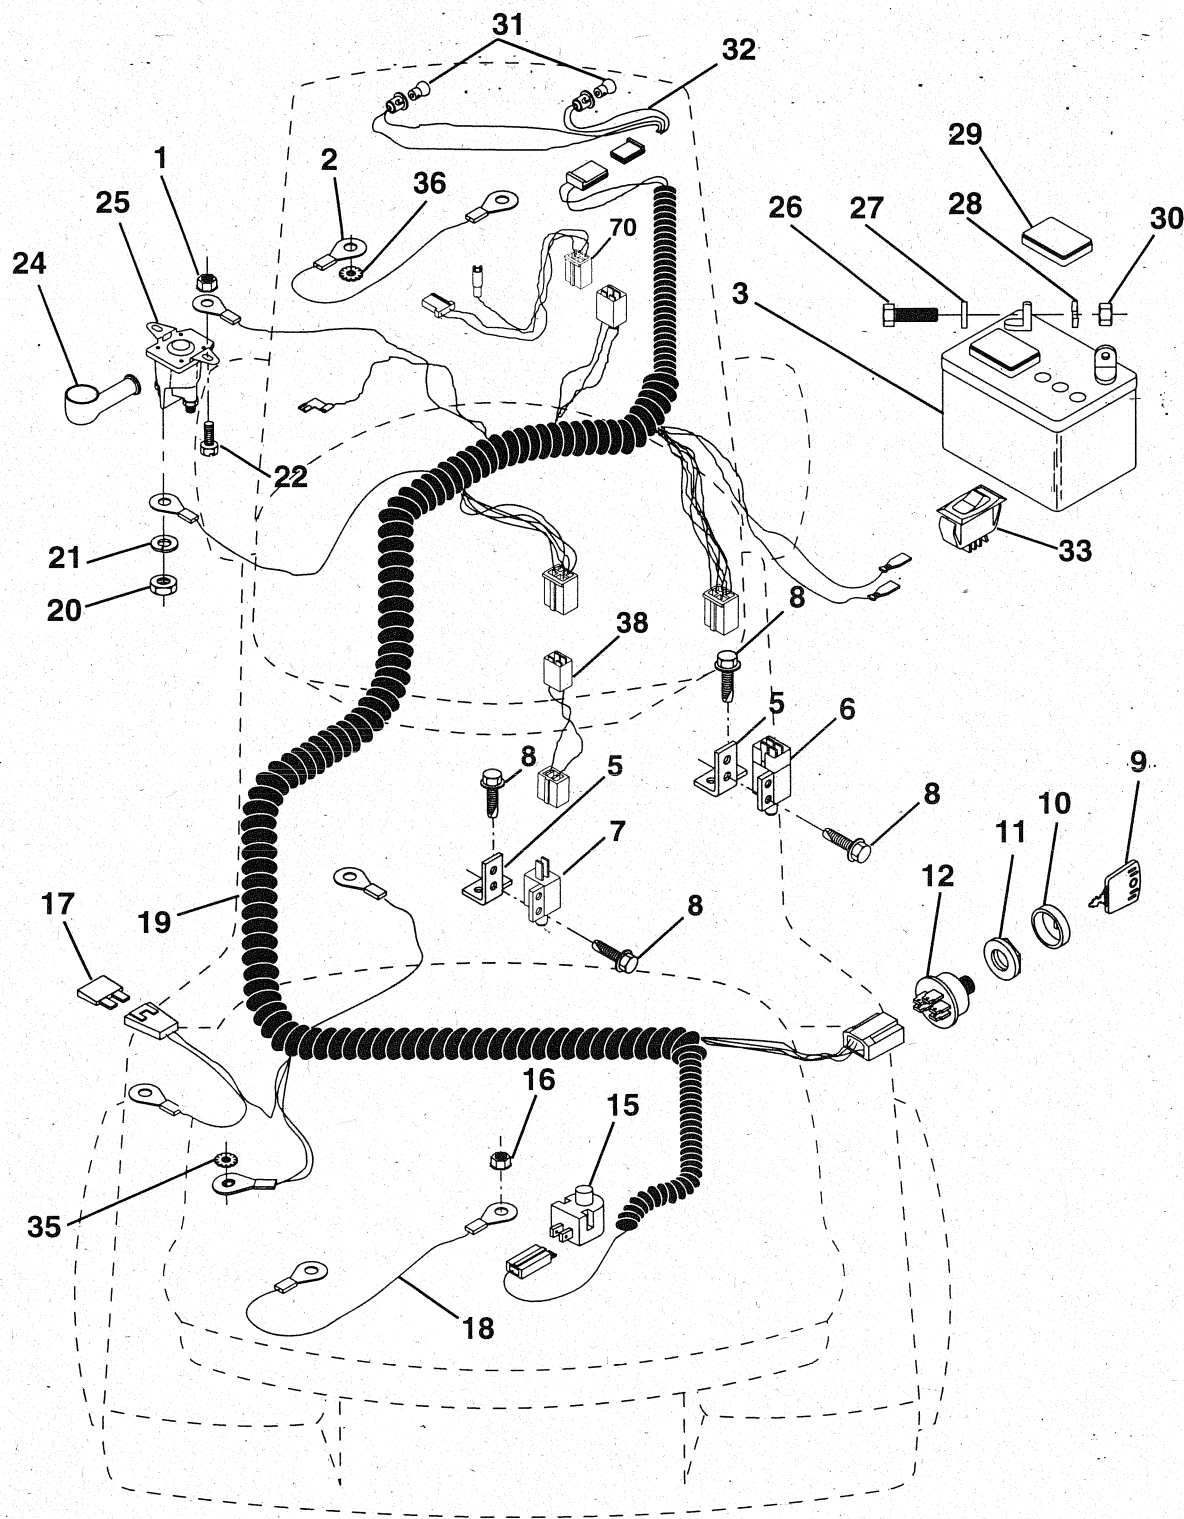

REPAIR PARTS

12 HP 36" TRACTOR -- MODEL NO. LR120 (HN1236A), PRODUCT NO. 954 00 06-02

ELECTRICAL

REPAIR PARTS

12 HP 36" TRACTOR - - MODEL NO. LR120 (HN1236A), PRODUCT NO. 954 00 06-02

ELECTRICAL

KEY NO.	PART NO.	DESCRIPTION
1	873510400	Nut, Hex Keps 1/4-20
2	532108423	Assembly, Cable
3	532133909	Battery
5	532108236	Bracket, Switch
6	532109553	Switch, Interlock (4-terminal)
7	532104445	Switch, Interlock (2-terminal)
8	817021008	Screw, Hex Hd. Tap #10-24 x 1/2
9	532140402	Key, Steel Delta
10	532123620	Cover, Key Ignition
11	532140400	Nut, Ignition
12	532140399	Switch, Ignition
15	532121305	Switch, Plunger
16	873510500	Nut, Hex, Keps 5/16-18
17	532108824	Fuse
18	532128353	Assembly, Cable
19	532140411	Harness, Ignition
20	873350400	Nut, Hex Jam 1/4-20
21	810090400	Washer, Lock 1/4
22	874780408	Bolt, Fin. Hex 1/4-20 UNC x 1/2 Gr. 5
24	532131563	Cover, Terminal
25	532138406	Solenoid
26	874760412	Bolt, Hex Hd. 1/4-20 UNC x 3/4
27	819091016	Washer 9/32 x 5/8 x 16
28	810040400	Washer, Lock 1/4
29	532121264	Cap, Battery
30	873220400	Nut, Fin. Hex 1/4-20 UNC
31	532004152	Bulb Light
32	532131078	Harness Headlight
33	532110712	Switch Light
35	811050600	Washer Lock Ext. Tooth 3/8
36	811150400	Washer Lock Inter. Tooth 1/4
37	532140413	Harness Engine
38	532140660	Adapter Harness

NOTE: All component dimensions given in U.S. inches.
1 inch = 25.4 mm

HARDWARE SHOWN LARGER FOR EASIER IDENTIFICATION