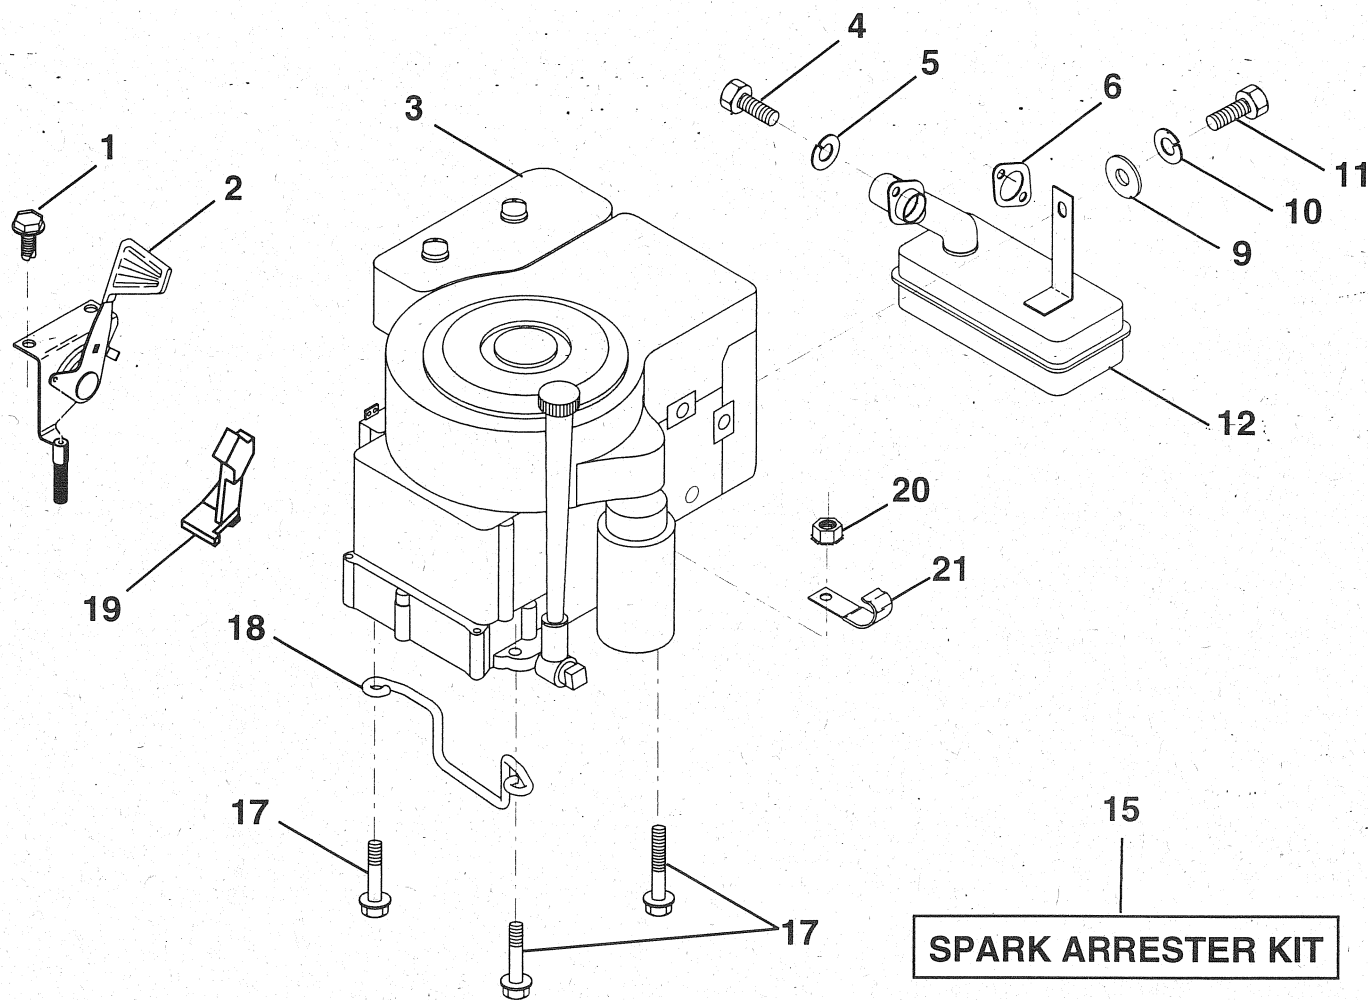

REPAIR PARTS

12 HP 36" TRACTOR - - MODEL NO. LR120 (HN1236A), PRODUCT NO. 954 00 06-02
ENGINE

KEY NO.	PART NO.	DESCRIPTION
1	817060408	Screw, Hex Thd. Cut 1/4-20 x 1/2
2	532133025	Control, Throttle
3	532131951	Engine, Briggs and Stratton Model No. 282707
4	871070512	Screw, Hex, Cap 5/16-18 x 3/4
5	810040500	Washer, Lock Heavy Helical Spring 5/16
6	532125593	Gasket, Exhaust
9	819101216	Washer 5/16 x 3/4 x 16
10	810040400	Washer, Lock Hvy Hlcl Spring 1/4

KEY NO.	PART NO.	DESCRIPTION
11	-----	Bolt, Hex Fin. (Order From Eng. Mfg.)
12	532137437	Muffler
15	532137180	Arrester, Spark (Optional equipment)
17	817490624	Screw, Hex Washer Head, Thdrol. 3/8-16 x 1-1/2
18	532126636	Keeper, Ground Drive Belt
19	532127951	Stop, Throttle
20	873510600	Screw Thdrol. 3/8-16
21	532124996	Clip Line Fuel

HARDWARE SHOWN LARGER FOR EASIER IDENTIFICATION