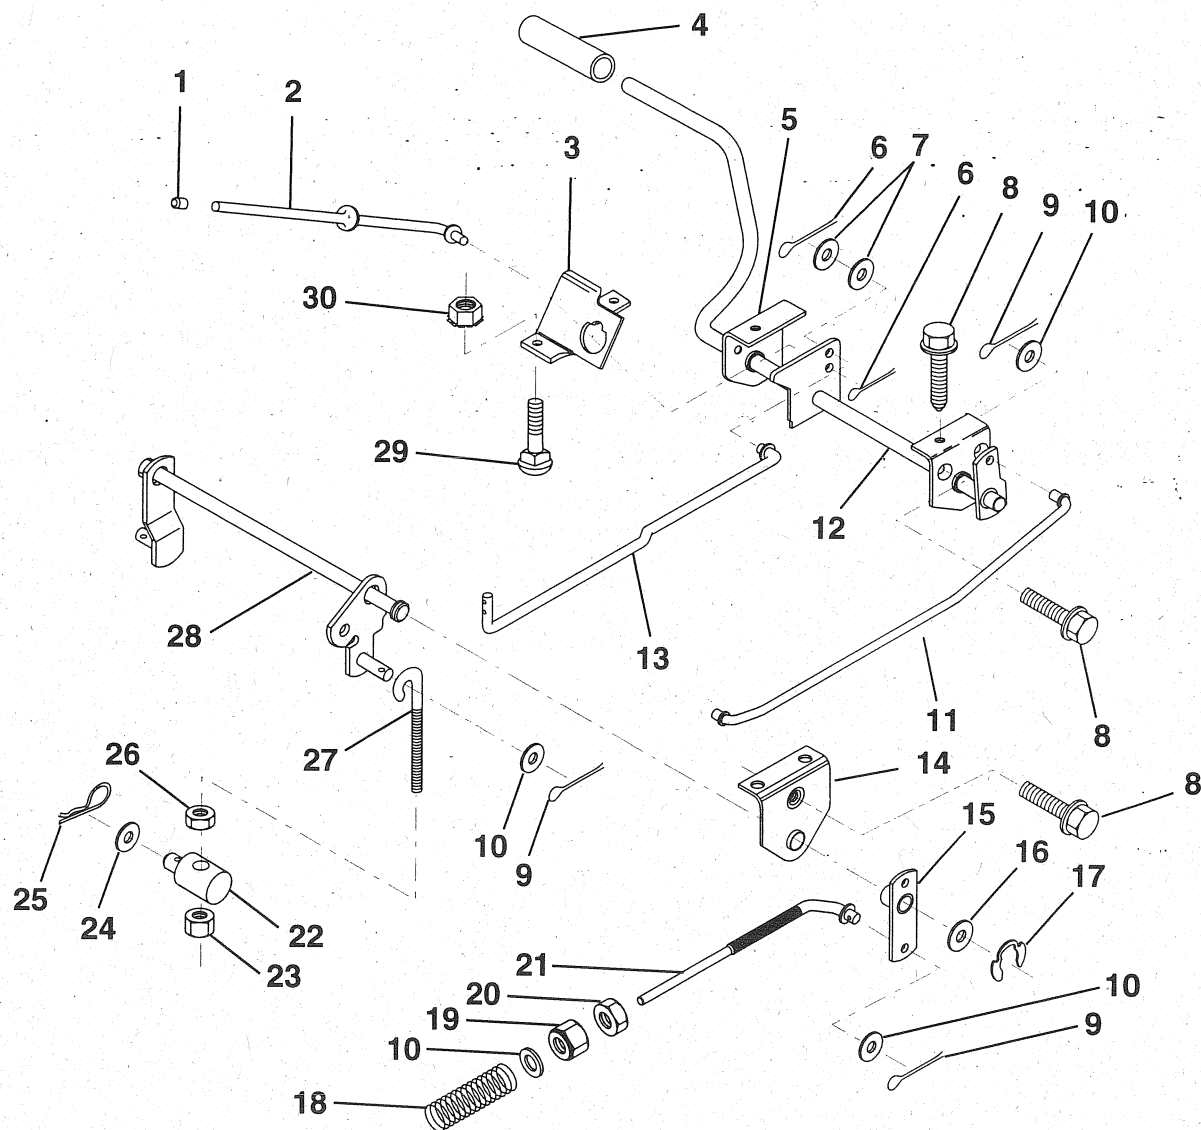

REPAIR PARTS

12 HP 36" TRACTOR - - MODEL NO. LR120 (HN1236A), PRODUCT NO. 954 00 06-02 BRAKE / REAR MOWER LIFT ASSEMBLY

KEY NO.	PART NO.	DESCRIPTION	KEY NO.	PART NO.	DESCRIPTION
1	532071673	Cap, Plunger	16	819251816	Washer 25/32 x 1-1/8 x 16 Ga.
2	532123436	Rod, Parking Brake	17	812000034	Ring, Klip
3	532123437	Bracket, Parking Brake	18	532106888	Spring, Brake Rod
4	532008156	Cover, Pedal	19	873350600	Nut, Hex, Jam 3/8-16 UNC
5	532122504	Bracket, Clutch/Brake Pedal, L.H.	20	873800600	Locknut, Hex w/Washer Insert 3/8-16 UNC
6	876020312	Pin, Cotter 3/32 x 3/4	21	532131460	Rod, Rear Brake
7	819131016	Washer 13/32 x 5/8 x 16 Ga.	22	532127378	Trunnion, Lift
8	817490508	Screw, Hex, Thd. Roll. 5/16-18 x 1/2	23	873800600	Nut, Crownlock 3/8-16 UNC
9	876020412	Pin, Cotter 1/8 x 3/4	24	819132012	Washer 13/32 x 1-1/4 x 12 Ga.
10	819131316	Washer 13/32 x 13/16 x 16 Ga.	25	532124961	Spring, Retainer
11	532123543	Rod, Brake Front	26	873930600	Nut, Centerlock 3/8-16 UNC
12	532139933	Assembly, Clutch/Brake Pedal	27	532127369	Link, Threaded
13	532123394	Rod, Clutch	28	532127358	Assembly, Rear Mower Lift
14	532121978	Bracket, Lift, Shaft	29	872110506	Bolt, Carriage 5/16-18 UNC x 3/4
15	532123641	Assembly, Brake, Pivot, Arm	30	873510500	Nut, Keps 5/16-16 UNC

HARDWARE SHOWN LARGER FOR EASIER IDENTIFICATION