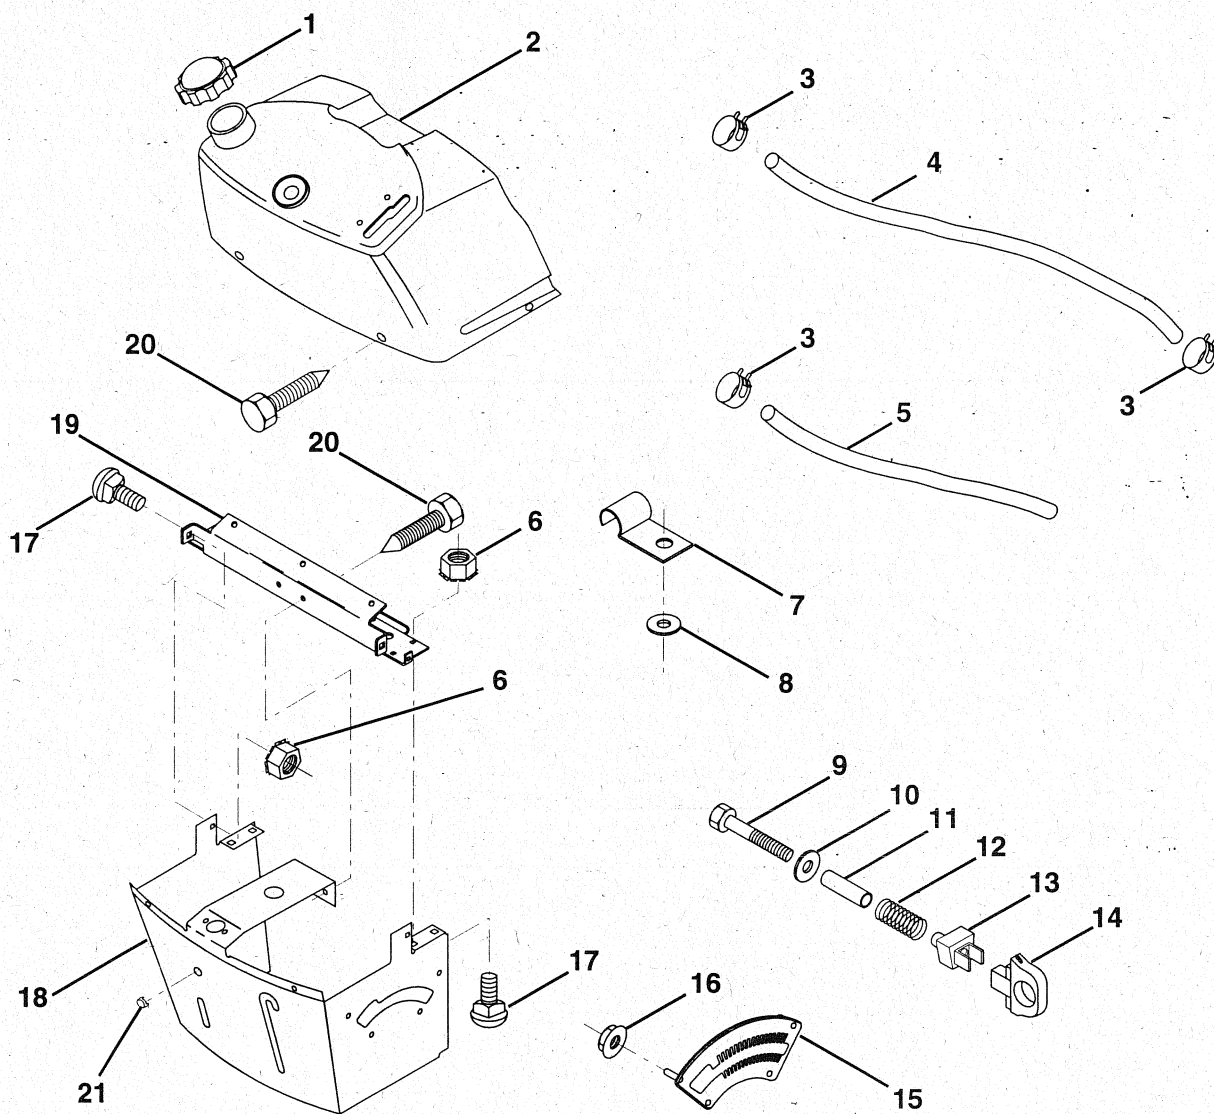

REPAIR PARTS

12 HP 36" TRACTOR - - MODEL NO. LR120 (HN1236A), PRODUCT NO. 954 00 06-02

DASH

KEY NO.	PART NO.	DESCRIPTION
1	532132735	Cap, Fuel
2	532138395	Assembly, Dash & Fuel Tank
3	532123487	Clamp, Hose
4	532008544	Line, Fuel
5	532008548	Line, Fuel
6	873510400	Nut, Hex, Keps 1/4-20
7	532124996	Clip, Fuel Line
8	819091216	Washer 9/32 x 3/4 x 16 Ga.
9	874760428	Bolt, Hex, Fin 1/4-20 x 1-3/4
10	819091413	Washer 11/32 x 11/16 x 16 Ga.
11	532121249	Spacer, Split

KEY NO.	PART NO.	DESCRIPTION
12	532003720	Spring
13	532126450	Clip, Height Adjustment
14	532126115	Knob, Height Stop
15	532122023	Adjustment, Quadrant Height
16	532124346	Nut, Self-Threading 3/16-18
17	872110404	Bolt, Carriage 1/4-20 x 1/2 Gr. 5
18	532130745	Support Assembly, Dash
19	532134744	Brace, Cross
20	817060408	Screw, Self-Tapping 1/4-20 x 1/2
21	532134014	Plug Dome Black

HARDWARE SHOWN LARGER FOR EASIER IDENTIFICATION