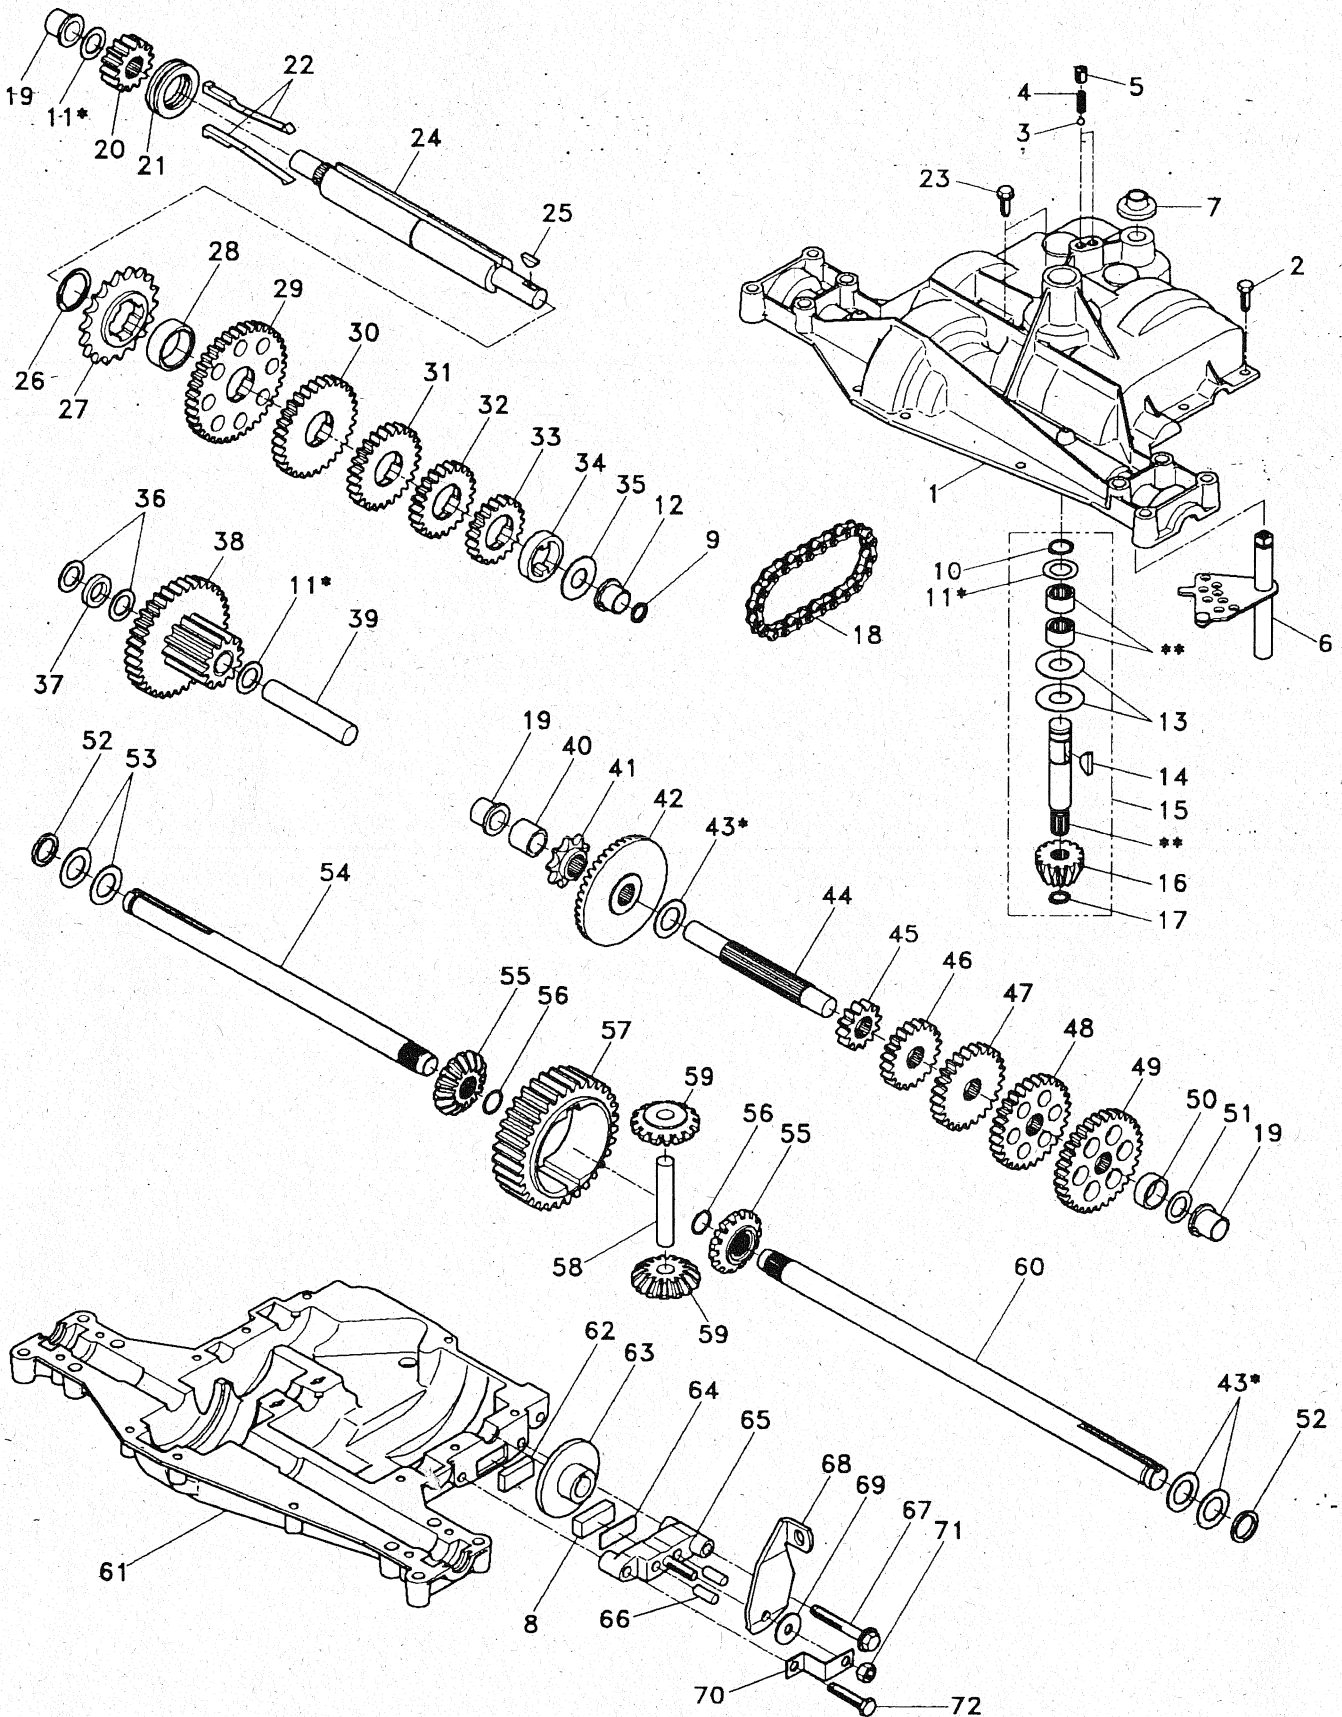

REPAIR PARTS

12 HP 36" TRACTOR -- MODEL NO. LR120 (HN1236A), PRODUCT NO. 954 00 06-02

DANA TRANSAXLE -- MODEL NO. 4360-47

REPAIR PARTS

12 HP 36" TRACTOR - - MODEL NO. LR120 (HN1236A), PRODUCT NO. 954 00 06-02

DANA TRANSAXLE - - MODEL NO. 4360-47

KEY PART NO. NO.	DESCRIPTION	KEY PART NO. NO.	DESCRIPTION
1	138248	40	120472X
2	2274J	41	105928X
3	134400	42	110084X
4	105904X	43	134394
5	105905X	44	120473X
6	138235	45	105933X
7	134399	46	120407X
8	120951X	47	106589X
9	138241	48	120408X
10	2267J	49	105937X
11	134793	50	120523X
12	138240	51	2226J
13	120415X	52	134401
14	2257J	53	2264J
15	138234	54	120474X
16	110078X	55	110081X
17	105909X	56	105941X
18	105910X	57	110071X
19	105911X	58	120952X
20	138242	59	110082X
21	138246	60	120475X
22	138236	61	138247
23	134791	62	120961X
24	138243	63	7294J
25	2244J	64	108989X
26	105916X	65	120953X
27	120470X	66	120954X
28	110070X	67	134799
29	108977X	68	138244
30	120405X	69	108996X
31	108980X	70	120956X
32	120406X	71	73810500
33	134796	72	106596X
34	134797	73	120416X
35	105925X		
36	2232J		
37	108978X		
38	110079X		
39	124639X		

* Use in combinations to maintain proper clearances

** Order Key Number 15

NOTE: All component dimensions given in U.S. inches
1 inch = 25.4 mm