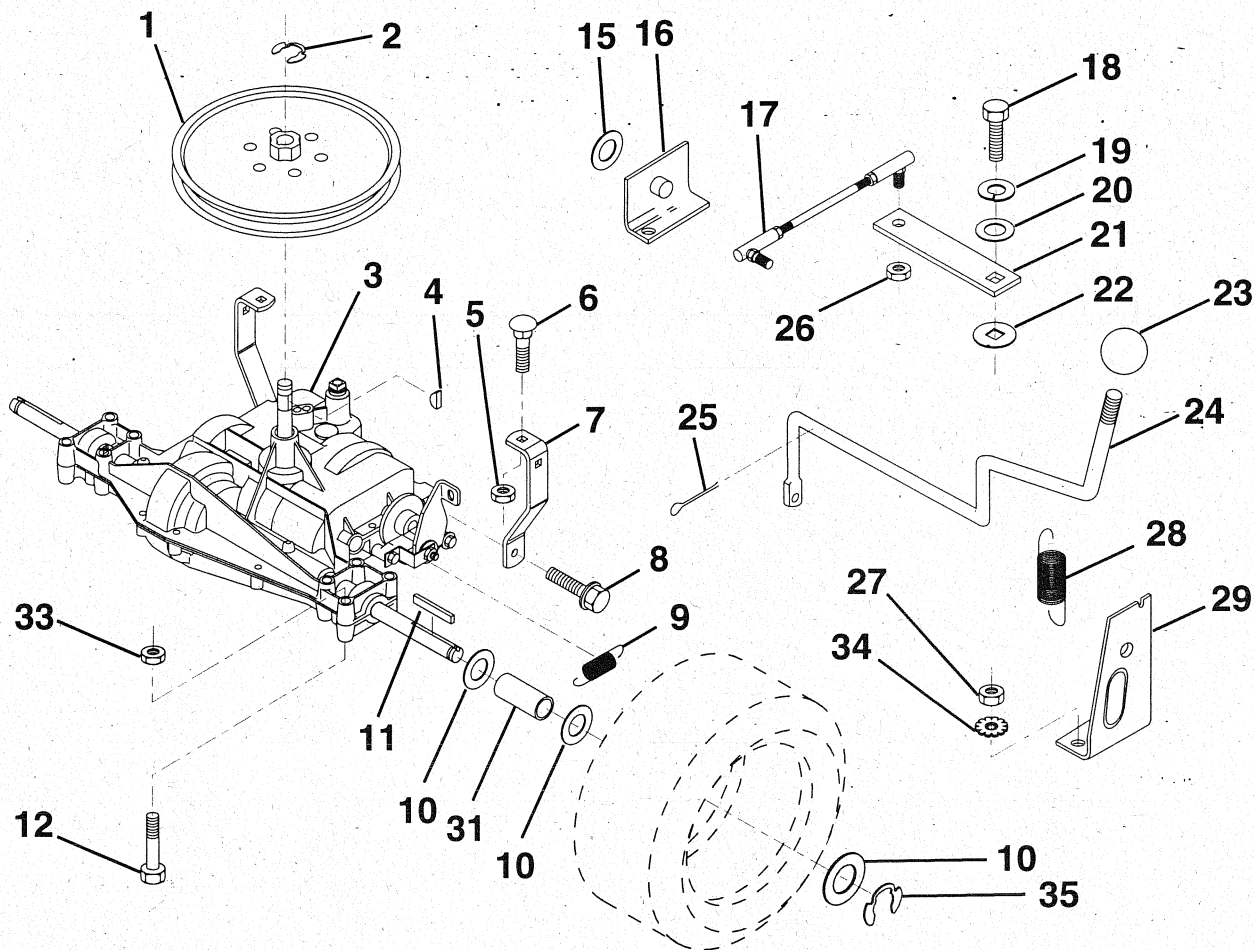

REPAIR PARTS

12 HP 36" TRACTOR - - MODEL NO. LR120 (HN1236A), PRODUCT NO. 954 00 06-02

TRANSAXLE

KEY NO.	PART NO.	DESCRIPTION	KEY NO.	PART NO.	DESCRIPTION
1	532123385	Pulley	18	871040412	Bolt, Fin Hex 1/4-28 UNF x 3/4 Gr. 8
2	812000028	Ring, Retainer	19	810040400	Washer, Lock 1/4
3	-----	Transaxle, Dana 5 Spd. Model No. 4360-47	20	819091210	Washer 9/32 x 3/4 x 10 Ga.
4	532125096	Key, Woodruff #9	21	532123484	Arm, Shift
5	873800500	Nut, Crownlock 5/16-18	22	532105701	Washer, Shift Plate
6	872140506	Bolt, Carriage 5/16-18 UNC x 3/4	23	532106933	Knob, Rd 1/2-13
7	532123378	Strap, Torque	24	532128215	Rod Shift
8	817490512	Screw 5/16-18 x 3/4	25	876020416	Pin, Cotter 1/8 x 1
9	532110422	Spring, Brake	26	873810500	Locknut 5/16-24 UNF
10	532121749	Washer 25/32 x 1-1/4 x 16 Ga.	27	873510500	Nut, Keps 5/16-18
11	532123583	Key, Square	28	532128085	Extension, Spring
12	874760644	Bolt, Fin Hex 3/8-16 Unc x 2-3/4	29	532128084	Support Handle Shift RH
15	819171616	Washer 17/32 x 1 x 16 Ga.	31	532109502	Spacer Axle
16	532124600	Support Handle Shift LH	33	873800600	Nut Crownlock 3/8-16 Unc
17	532123632	Link, Shift	34	811050500	Washer External Tooth 5/16
			35	812000001	E-Ring

HARDWARE SHOWN LARGER FOR EASIER IDENTIFICATION