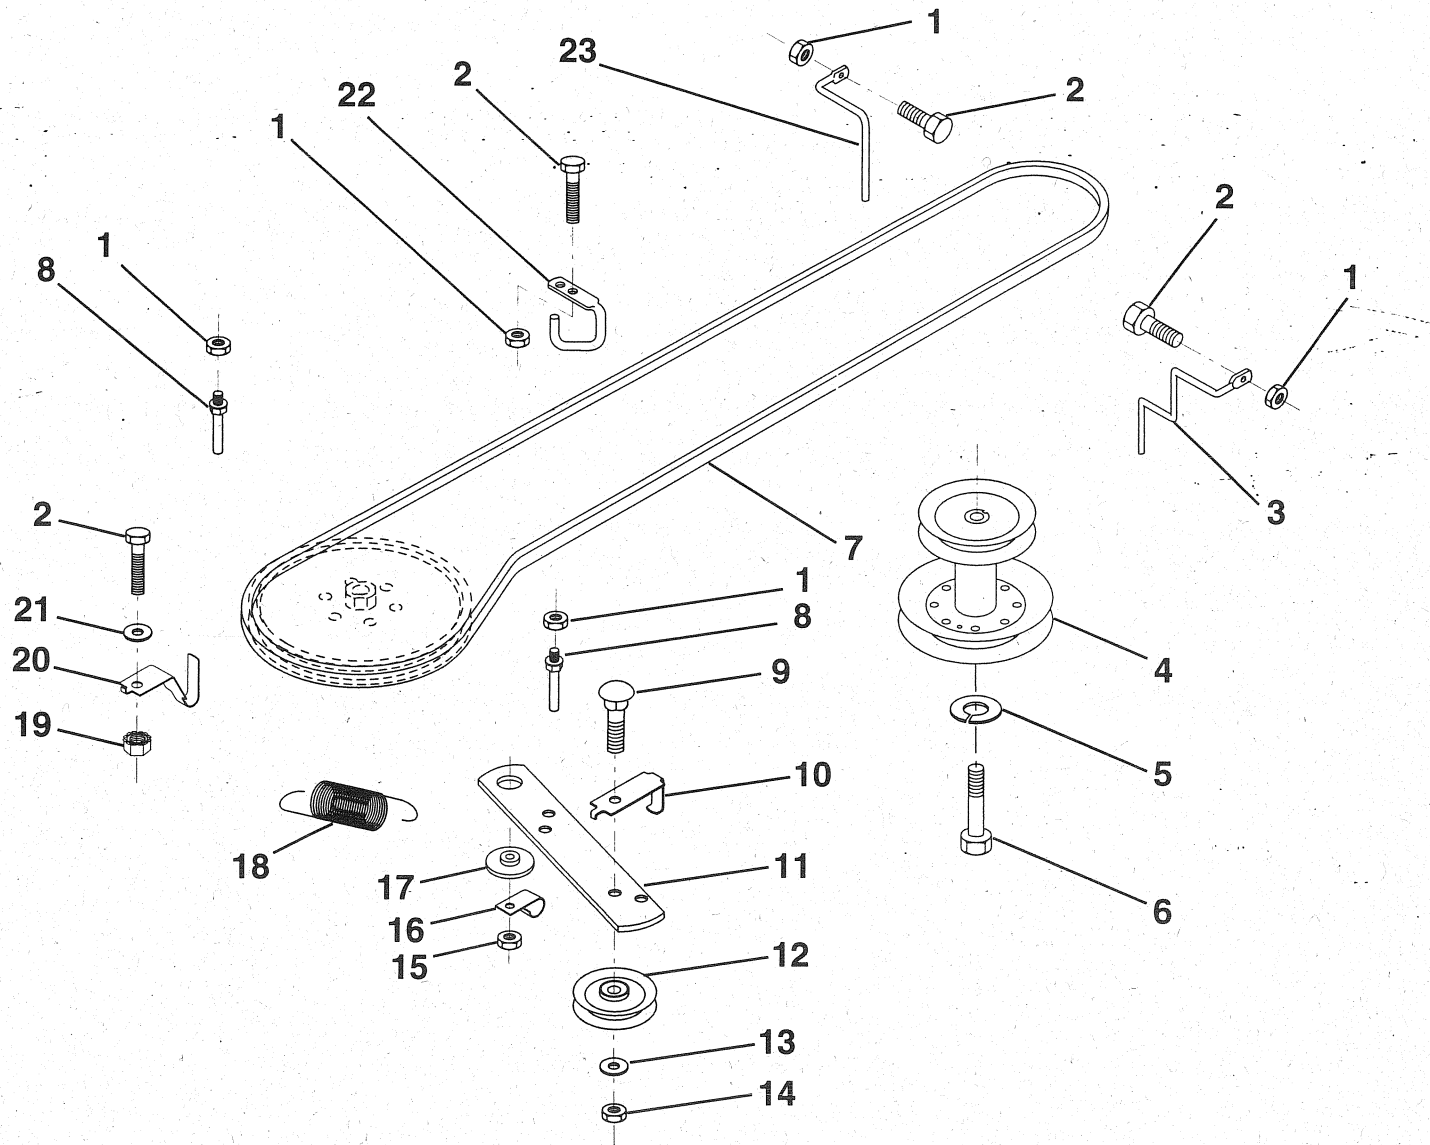

REPAIR PARTS

12 HP 36" TRACTOR - - MODEL NO. LR120 (HN1236A), PRODUCT NO. 954 00 06-02
GROUND DRIVE

KEY NO.	PART NO.	DESCRIPTION	KEY NO.	PART NO.	DESCRIPTION
1	873800500	Nut, Crownlock 5/16-18	13	819131316	Washer 13/32 x 13/16 x 16 Ga.
2	874760512	Bolt, Hex Hd 5/16-18 UNC x 3/4	14	873930600	Nut, Centerlock 3/8-16 UNC
3	532131205	Keeper, Mower Drive, R. H.	15	873800600	Nut, Crownlock 3/8-16 UNC
4	532138029	Pulley, Engine	16	532126471	Clip, Insulated
5	810040700	Washer, Lock 7/16	17	532122052	Spacer, Retainer
6	8711170744	Bolt Hex 7/16-20 Gr. 5	18	532131459	Spring Extension
7	532134525	Traction, V-Belt Drive	19	873510500	Nut, Keps 5/16-18 UNC
8	532123405	Keeper, T/A Ground Drive Belt	20	532139919	Keeper, T/A Ground Drive Belt
9	872140612	Bolt, Carr. 3/8-16 UNC x 1-1/2	21	819111016	Washer 11/32 x 5/8 x 16 Ga.
10	532123396	Keeper, Belt Ground Drive Idler	22	532123404	Keeper, Frame Ground Drive Belt
11	532123395	Arm, Ground Drive Clutch	23	532131204	Keeper, Mower Drive, L. H.
12	532123674	Idler, Flat			

HARDWARE SHOWN LARGER FOR EASIER IDENTIFICATION