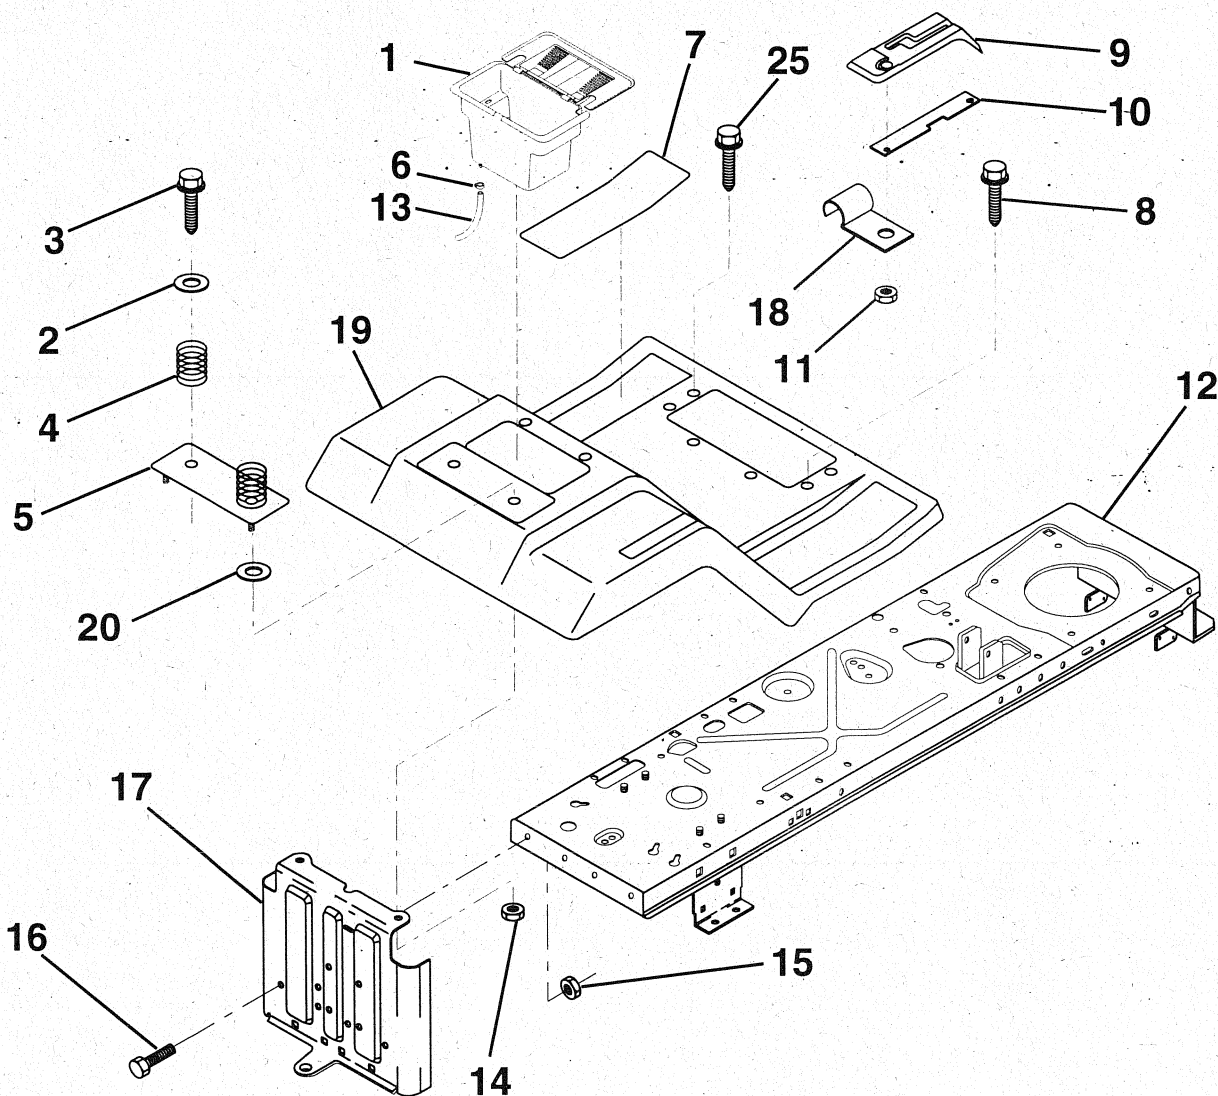

REPAIR PARTS

12 HP 36" TRACTOR - - MODEL NO. LR120 (HN1236A), PRODUCT NO. 954 00 06-02

FENDER/CHASSIS

KEY NO.	PART NO.	DESCRIPTION	KEY NO.	PART NO.	DESCRIPTION
1	532129965	Case, Battery	11	532124346	Nut, Self-Threading, Wsher Hd 3/16
2	819132012	Washer 13/32 x 1-1/4 x 12 Ga.	12	532140784	Assembly, Frame
3	817490612	Screw, Hex Wsh. Thrdrol 3/8-16 x 3/4	13	532109238	Tube, Battery Drain
4	532124181	Spring, Compression, Seat	14	873510400	Nut, Keps 1/4-20 UNC
5	532125142	Plate, Asm. Battery	15	873800500	Nut, Crownlock 5/16-18
6	532109596	Clamp, Hose	16	874760512	Bolt, Hex Hd. 5/16-18 UNC x 3/4
7	532124144	Pad, Footrest	17	532127880	Drawbar
8	817490512	Screw Thdrol 5/16-18 x 3/4	18	532126470	Clip, Insulated
9	532126994	Console, Shift Control	19	532141393	Fender/Footrest
10	532139783	Bar, Shift Lock	20	819091413	Washer 9/32 x 7/8 x 13 Ga.
			25	871490516	Scr-Hx Wsh Thd Rol 5/16-18 x 1

HARDWARE SHOWN LARGER FOR EASIER IDENTIFICATION