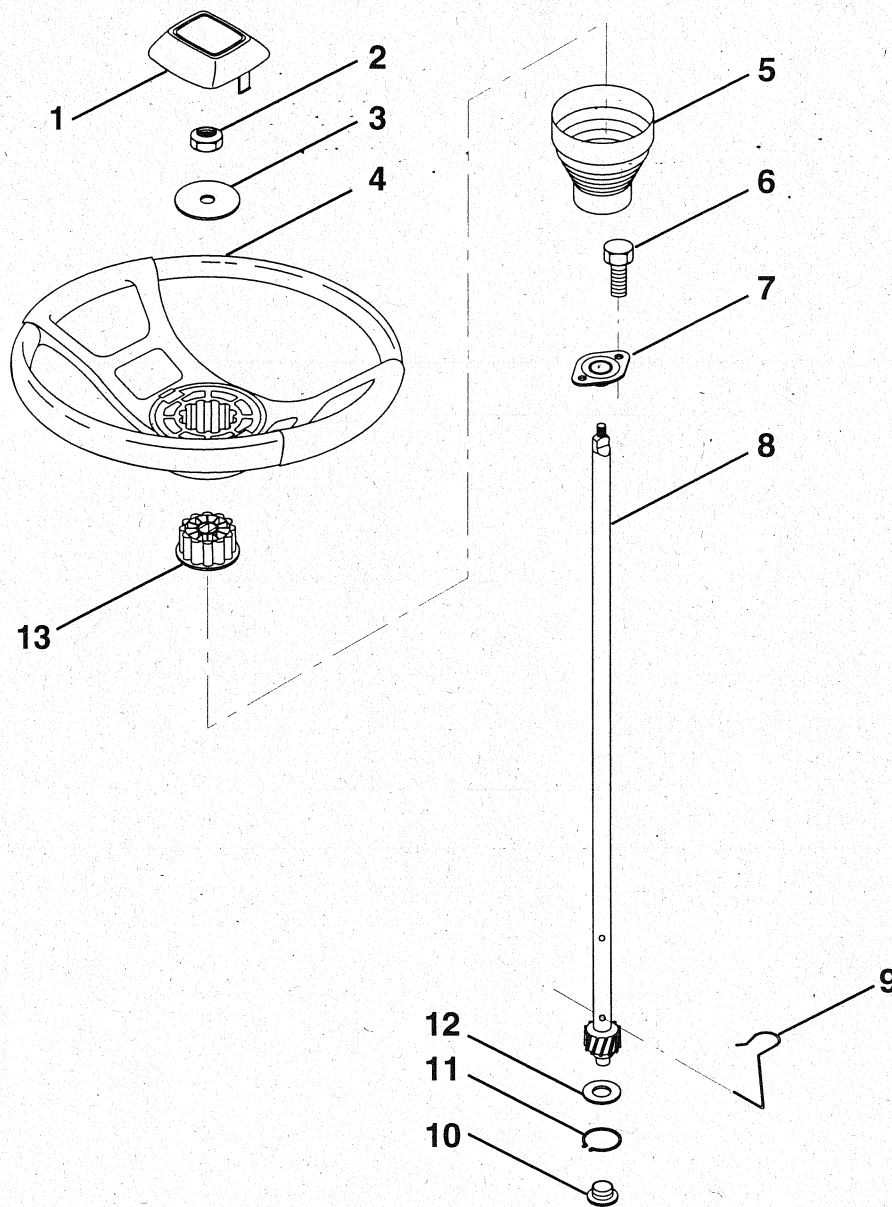

REPAIR PARTS

12 HP 36" TRACTOR - - MODEL NO. LR120 (HN1236A), PRODUCT NO. 954 00 06-02

STEERING WHEEL

KEY NO.	PART NO.	DESCRIPTION
1	532124416	Insert, Wheel, Steering
2	532124701	Nut, Lock 3/8-24 UNF
3	819133808	Washer 12/32 x 2-3/8 x 8 Ga.
4	532124415	Wheel, Steering
5	532127396	Sleeve, Steering
6	817431008	Screw, Hex #10-16 x 1/2 TY-B
7	532102803	Bushing, Steering

KEY NO.	PART NO.	DESCRIPTION
8	532123651	Shaft, Steering
9	532124210	Clip, Steering
10	532123438	Bushing, Lower, Steering
11	812000045	Ring, Retaining
12	819211616	Washer 21/32 x 1 x 16 Ga.
13	532104820	Adaptor, Wheel, Steering

HARDWARE SHOWN LARGER FOR EASIER IDENTIFICATION