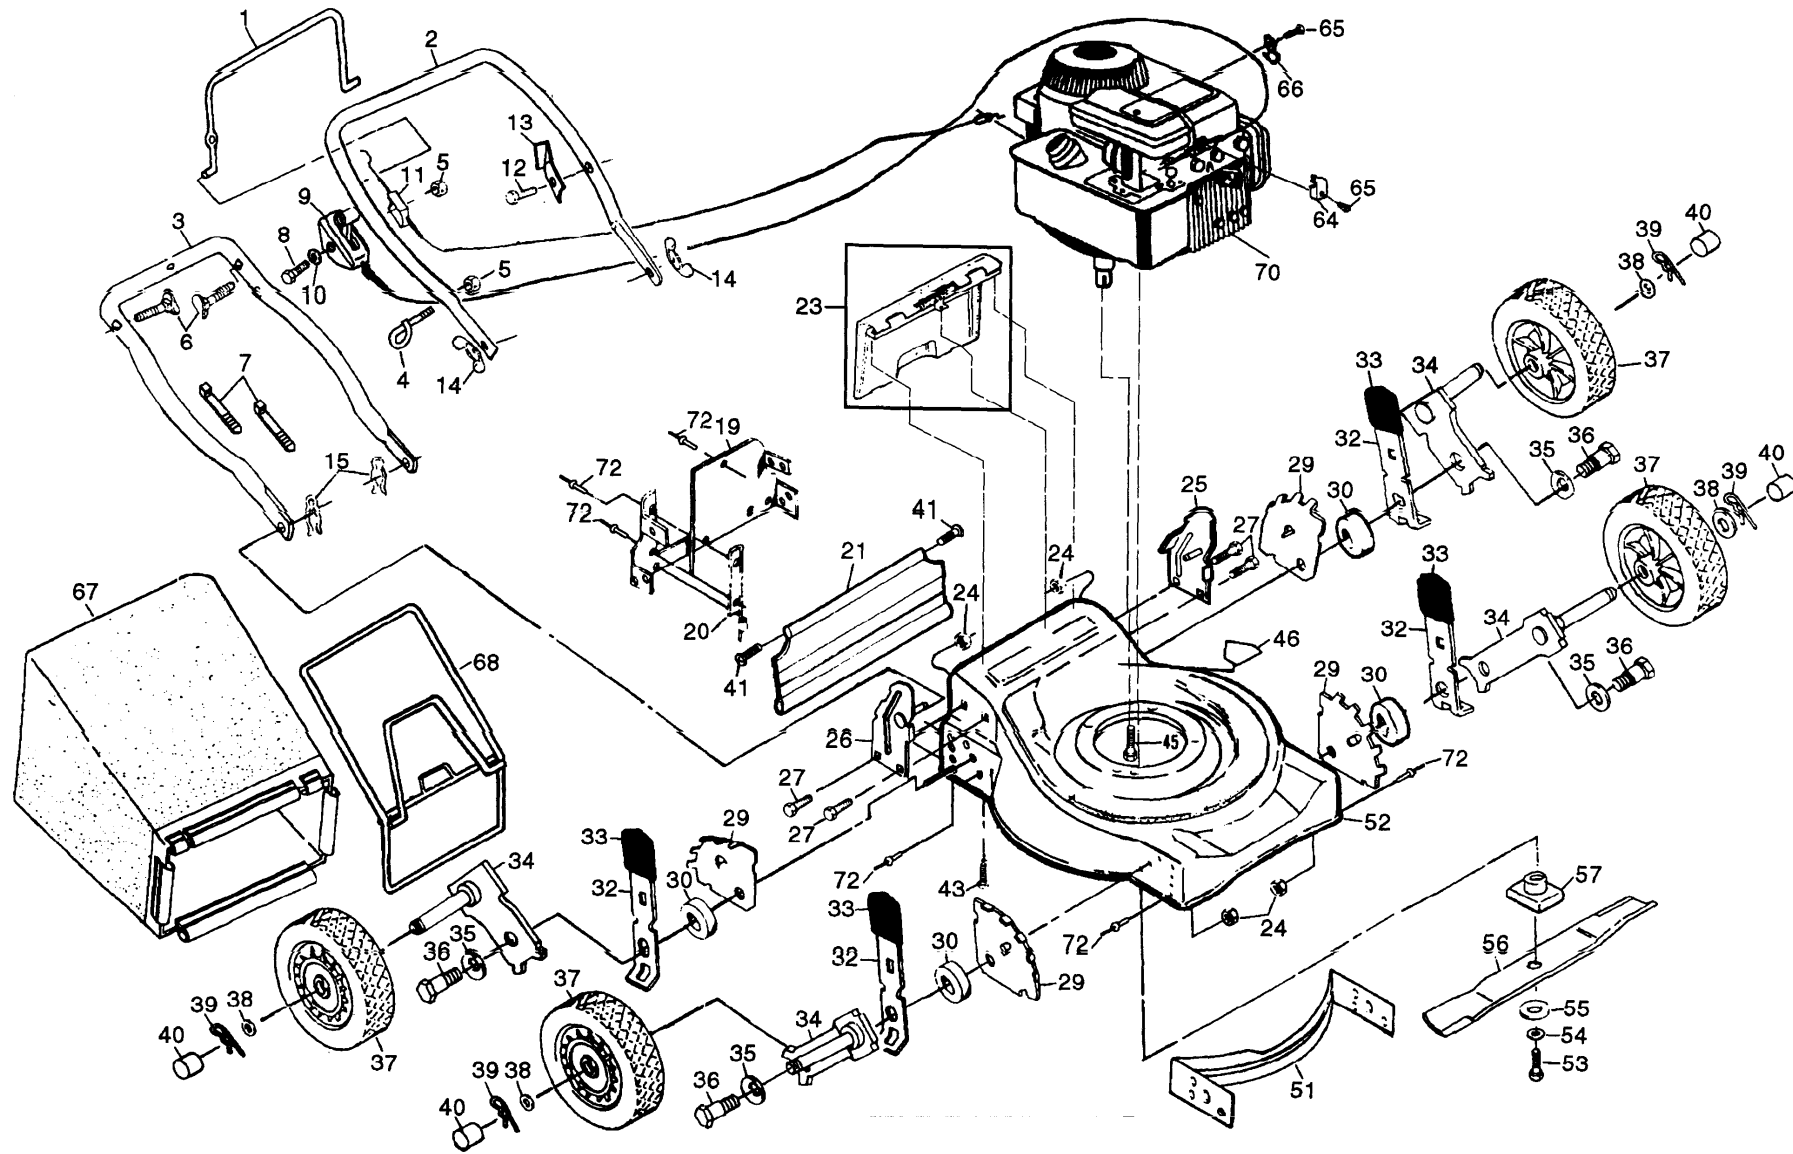

N=New part
 Neues teil
 Nouvelle piece
 Nueva pieza
 Ny detalj

KEY PART NO.	PART NO.	DESCRIPTION
1	532 08 69-02	Control Bar
2	532 12 53-38	Upper Handle
3	532 12 52-93	Lower Handle
4	532 13 20-01	Rope Guide
5	532 06 36-01	Locknut 1/4-20
6	532 13 19-59	Handle Bolt
7	532 06 64-26	Wire Tie
8	532 08 56-92	Machine Screw 1/4-20 x 2-1/8
9	532 85 14-62	Throttle Control
10	532 08 57-23	Washer
11	532 13 08-61	Engine Zone Control Cable
12	532 75 00-97	Hex Washer Head Screw #10-24 x 1/2
13	532 12 51-62	Up-Stop Bracket
14	532 12 86-38	Wing Nut
15	532 05 17-93	Hairpin Cotter
19	532 13 88-65	Back Plate
20	532 13 88-66	Side Baffle
21	532 13 62-33	Rear Skirt
23	532 80 10-90	Rear Door Assembly Kit
24	532 75 15-92	Locknut 3/8-16
25	532 13 88-68	Handle Bracket Assembly (Left)
26	532 13 88-67	Handle Bracket Assembly (Right)
27	532 05 51-87	Screw 5/16-18 x 3/4
29	532 13 99-01	Wheel Adjusting Bracket
30	532 08 49-20	Spacer
32	532 12 51-68	Selector Spring
33	532 08 78-77	Selector Knob

KEY PART NO.	PART NO.	DESCRIPTION
34	532 12 51-72	Axle Arm Assembly
35	532 06 23-35	Belleville Washer
36	532 08 49-21	Shoulder Bolt 3/8-16
37	532 13 04-91	Wheel Assembly
38	532 05 21-60	Washer
39	532 08 51-79	Retainer Clip
40	532 80 00-90	Hubcap
41	532 08 86-52	Hinge Screw
43	532 05 45-83	Hex Tapping Screw 1/4-20 x 1/2
45	532 85 09-98	Hex Head Thread Rolling Screw 3/8-16 x 1
46	532 10 73-39	Danger Decal
51	532 12 53-11	Front Baffle
52	532 70 22-68	Housing Assembly (Incl. Ref. #46, 51, 19, & 20)
53	532 85 10-84	Hex Head Screw 3/8-24 x 1 -3/8 Grd. 8
54	532 85 02-63	Helical Lock Washer
55	532 85 10-74	Hardened Washer
56	532 85 09-72	20" Blade
57	532 85 09-77	Blade Adapter
64	532 21 31-46	Cable Clamp (Engine)
65	532 08 38-16	Screw #10 x 5/8
66	532 08 79-30	Cable Clip
67	532 80 03-86	Grass Bag
68	532 08 86-14	Catcher Frame
70	-----	Engine - Briggs/Stratton Model No. 95902
72	532 12 84-15	Pop Rivet
--	532 80 01-97	Noise Level Decal