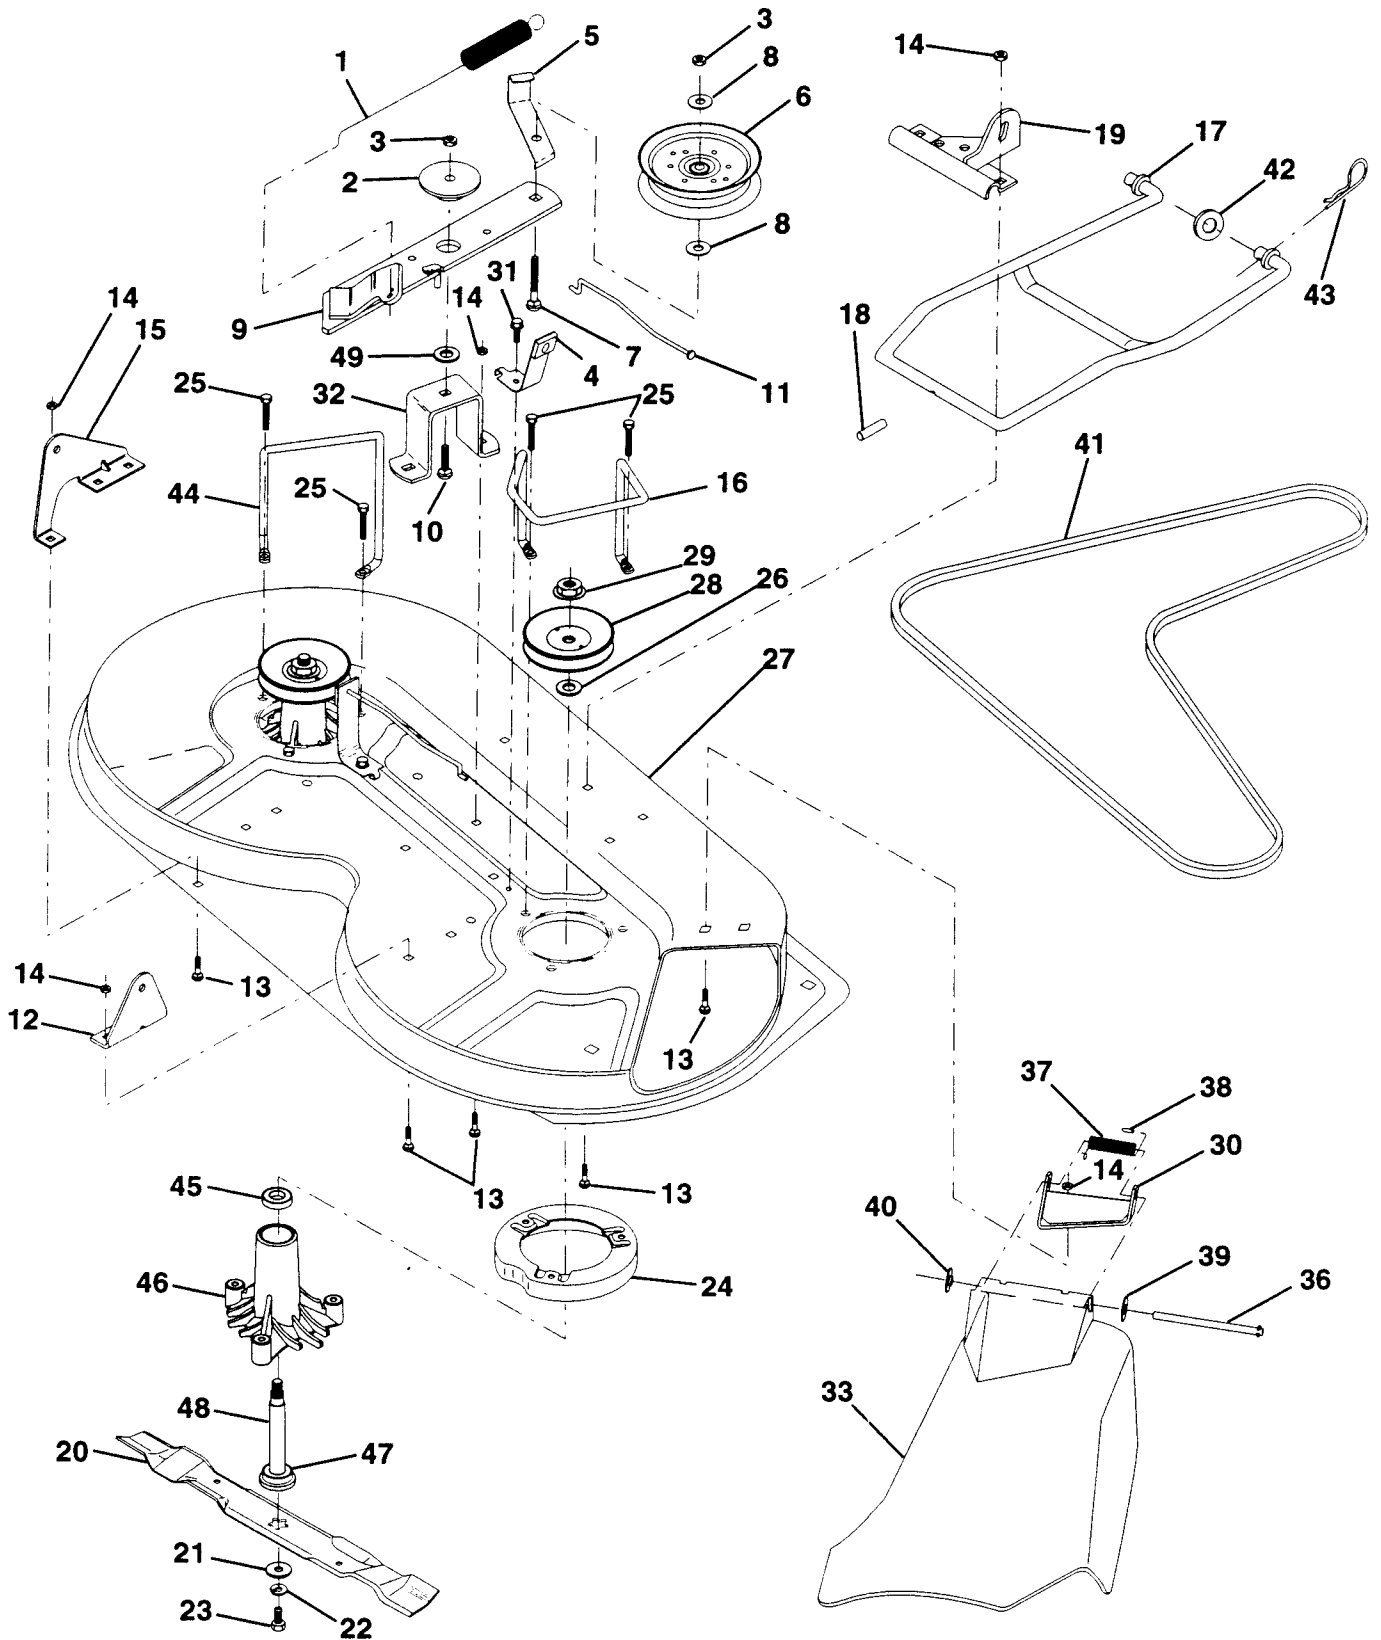

REPAIR PARTS

12.5 HP 36" LAWN TRACTOR - MODEL NO. H12536B, PRODUCT NO. 954 00 07-32
MOWER DECK

REPAIR PARTS

12.5 HP 36" LAWN TRACTOR - MODEL NO. H12536B, PRODUCT NO. 954 00 07-32
MOWER DECK

KEY NO.	PART NO.	DESCRIPTION	KEY NO.	PART NO.	DESCRIPTION
1	532140064	Spring, Mower Clutch	27	532129983	Deck Assembly
2	532122052	Spacer, Retainer	28	532129207	Pulley, Mandrell
3	873800600	Nut, Crownlock	29	532137266	Nut, Flangelock 9/16
4	532130840	Brake Asm.	30	532136631	Bracket, Asm. Deflector
5	532131251	Guide, Belt Idler	31	817490508	Screw, Hex Wsh. Thdrol. 5/16-18 x 1/2
6	532121316	Pulley, Flat Idler	32	532122051	Arm, Support Idler Mower
7	872110616	Bolt, Carr. 3/8-16 x 1-3/4 Gr. 5	33	532131560	Deflector
8	819131410	Washer 13/21 x 7/8 x 10 Ga.	36	532121980	Rod, Hinge
9	532140092	Arm Asm., Idler Mower	37	532123713	Spring, Torsion Deflector
10	872110608	Bolt, Carriage 3/8-16 x 1	38	532105304	Cap, Sleeve
11	532130841	Rod, Brake	39	819111016	Washer 11/32 x 5/8 x 16 Ga.
12	532127356	Bracket, Lift R. H. Rear	40	532110452	Pushnut
13	872140505	Bolt, Carriage 5/16-18 x 5/8	41	532131264	V-Belt
14	873800500	Nut, Crownlock 5/16-18	42	819171616	Washer 11/32 x 5/8 16 Ga.
15	532127357	Bracket, Lift L. H. Rear	43	532124660	Retainer, Spring
16	532140093	Keeper, R. H.	44	532140608	Keeper, L. H.
17	532128508	Link, Asm. Mower Stabilizer	45	532110485	Bearing
18	532128511	Pin, Drive	46	532128774	Housing Mandrel Vented
19	532127380	Bracket, Asm. Front	47	532129895	Bearing
20	532140101	Blade, Mulching	48	532137645	Shaft, Mandrel (Includes Key # 47)
21	532140296	Washer, Hard	--	532130794	Mandrel Asm. (Includes Key No.'s 22-23, 26, 29 and 45-48)
22	810030600	Washer, Lock 3/8	--	532140979	Deck, Mower Complete
23	532850857	Bolt 3/8-24 x 1-1/4 Gr. 8	49	532106513	Washer Wear 16 Ga.
24	532140329	Stripper			
25	532138776	Bolt 5/16-18 x 1-1/4			
26	532129963	Washer .150 Thk.			

HARDWARE SHOWN LARGER FOR EASIER IDENTIFICATION