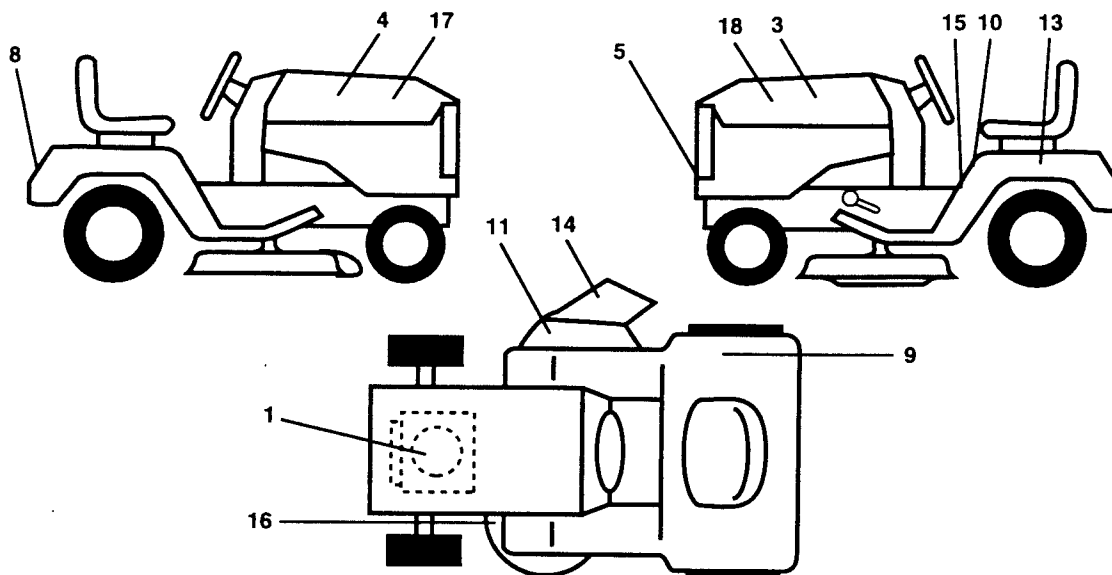

ELECTRICAL

KEY NO.	PART NO.	DESCRIPTION	KEY NO.	PART NO.	DESCRIPTION
1	873510400	Nut, Hex Keps 1/4-20	21	810090400	Washer, Lock 1/4
2	532108423	Assembly, Cable	22	874780408	Bolt, Fin. Hex 1/4-20 UNC x 1/2 Gr. 5
3	532133909	Battery	24	532131563	Cover, Terminal
5	532108236	Bracket, Switch	25	532138406	Solenoid
6	532109553	Switch, Interlock (4-terminal)	26	874760412	Bolt, Hex Hd. 1/4-20 UNC x 3/4
7	532104445	Switch, Interlock (2-terminal)	27	819091016	Washer 9/32 x 5/8 x 16
8	817021008	Screw, Hex Hd. Tap #10-24 x 1/2	28	810040400	Washer, Lock 1/4
9	532140401	Key, Molded	29	532121264	Cap, Battery
10	532123620	Cover, Key Ignition	30	873220400	Nut, Fin. Hex 1/4-20 UNC
11	532140400	Nut, Ignition	31	532004152	Bulb Light
12	532140399	Switch, Ignition	32	532131078	Harness Headlight
14	532124756	Tie, Cable	33	532110712	Switch Light
15	532121305	Switch, Plunger	35	811050600	Washer Lock Ext. Tooth 3/8
16	873510500	Nut, Hex, Keps 5/16-18	36	811150400	Washer Lock Inter. Tooth 1/4
17	532108824	Fuse	37	532140413	Harness Engine
18	532128353	Assembly, Cable	38	532140660	Harness Adapter
19	532140411	Harness, Ignition			
20	873350400	Nut, Hex Jam 1/4-20			

NOTE: All component dimensions given in U.S. inches
1 inch = 25.4 mm

HARDWARE SHOWN LARGER FOR EASIER IDENTIFICATION

REPAIR PARTS

12.5 HP 36" LAWN TRACTOR - MODEL NO. H12536B, PRODUCT NO. 954 00 07-32

DECALS