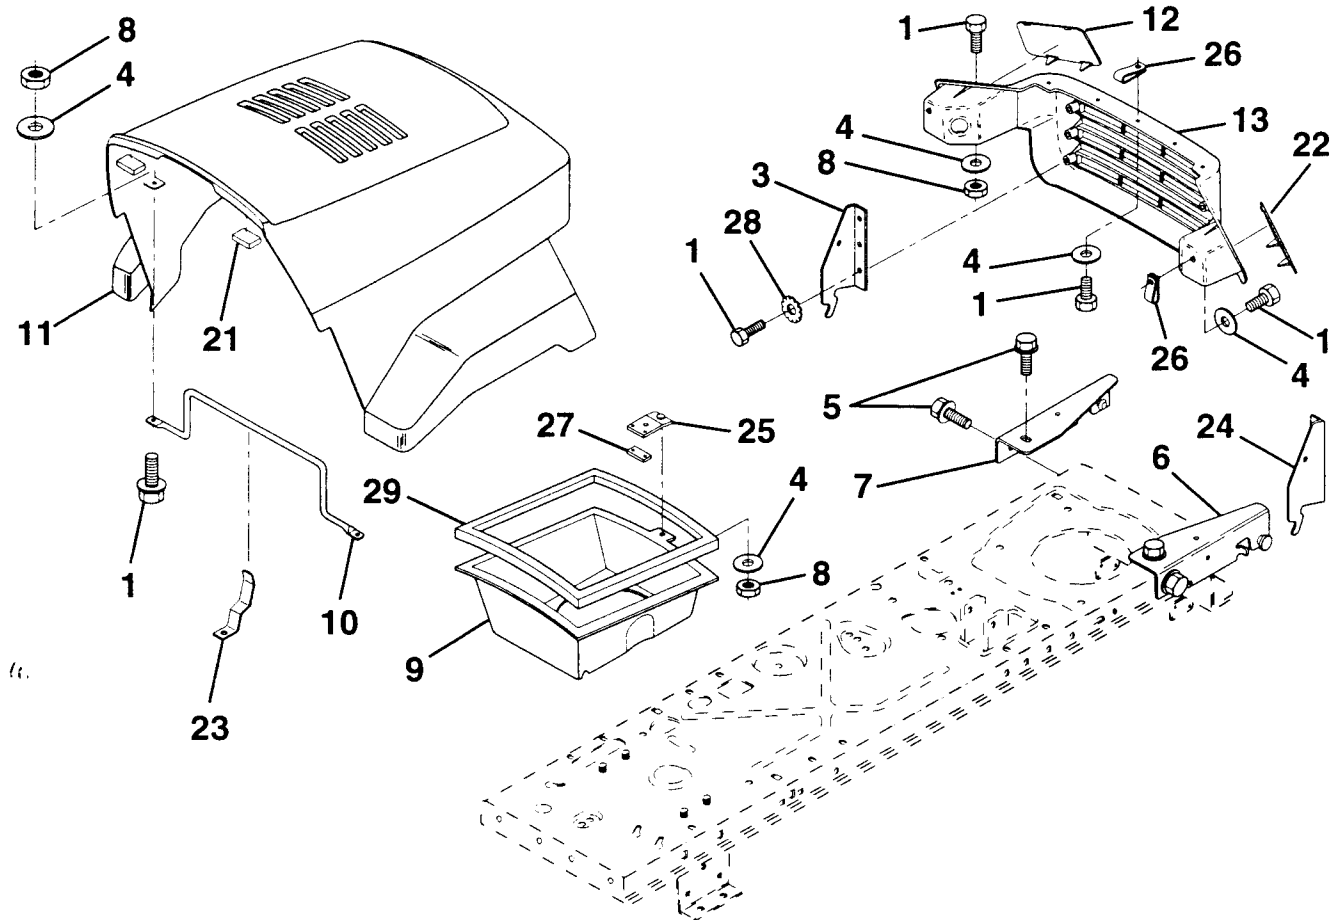

KEY NO.	PART NO.	DESCRIPTION
---------	----------	-------------

1	874780410	Bolt, fin Hex 1/4-20 x 5/8
3	532128445	Bracket, Pivot Hood LH
4	819091016	Washer, Flat 1/4
5	817490512	Screw, Thdrol 5/16-18 x 3/4
6	532140051	Bracket, Asm. Pivot Frame RH
7	532140050	Bracket, Asm. Pivot Frame LH
8	873220400	Nut, Fin Hex 1/4-20
9	532123840	Duck, Air Hood
10	532130850	Brace, Hood
11	532140142	Hood

HARDWARE SHOWN LARGER FOR EASIER IDENTIFICATION

REPAIR PARTS

12.5 HP 36" LAWN TRACTOR - MODEL NO. H12536B, PRODUCT NO. 954 00 07-32
SECTOR GEAR / AXLE SUPPORT

KEY NO.	PART NO.	DESCRIPTION
1	532132566	Link, Drag
2	874780828	Bolt, Fin Hex 1/2-13 x 1-3/4
5	532121926	Gear, Sector
6	532121927	Bushing
7	873030800	Nut, Heavy Hex Top Lock 1/2-13UNC
8	532126472	Clip, Insulated
9	873680800	Nut, Crownlock 3/8-16
10	876020412	Pin, Cotter 1/8 x 3/4

KEY NO.	PART NO.	DESCRIPTION
11	819131316	Washer, 13/32 x 13/16 x 16 Ga.
12	532126847	Bushing
13	874760512	Bolt, Hex Hd. 5/16-18 UNC x 3/4
14	819111416	Washer 11/32 x 7/8 x 16 Ga.
15	872110606	Bolt, Carriage 3/8-16 UNC x 3/4
17	532137096	Support, Front Axle
20	873800600	Nut, Crownlock 3/8-16 UNC
21	873800500	Nut, Crownlock 5/16-18

HARDWARE SHOWN LARGER FOR EASIER IDENTIFICATION

REPAIR PARTS

12.5 HP 36" LAWN TRACTOR - MODEL NO. H12536B, PRODUCT NO. 954 00 07-32

DASH

KEY NO.	PART NO.	DESCRIPTION
1	532132735	Cap, Fuel
2	532138395	Assembly, Dash & Fuel Tank
3	532123487	Clamp, Hose
4	532008544	Line, Fuel
5	532008548	Line, Fuel
6	873510400	Nut, Hex, Keps 1/4-20
7	532124996	Clip, Fuel Line
8	819091216	Washer 9/32 x 3/4 x 16 Ga.
9	874760428	Bolt, Hex, Fin 1/4-20 x 1-3/4
10	819091413	Washer 11/32 x 11/16 x 16 Ga.
11	532121249	Spacer, Split