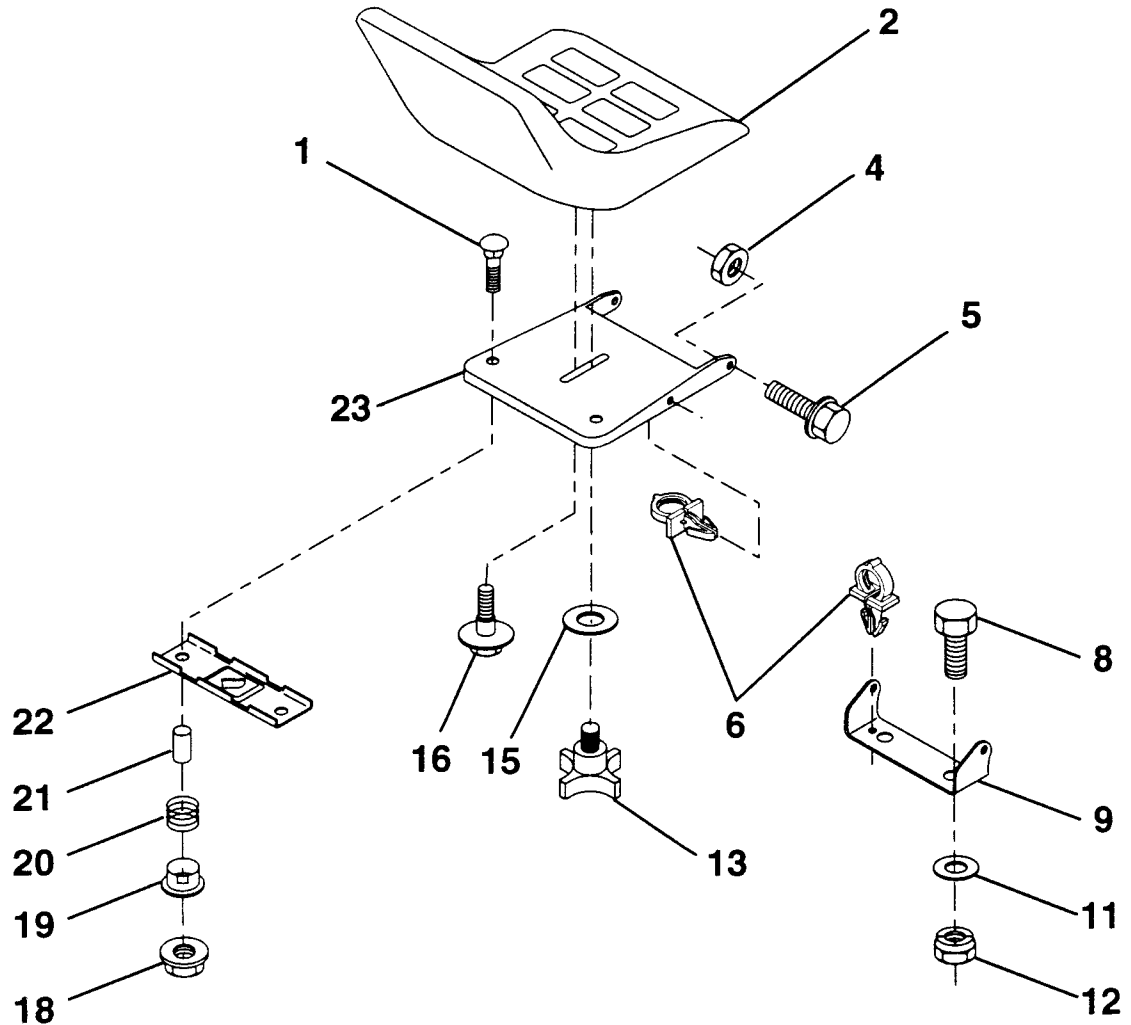

REPAIR PARTS

12.5 HP 36" LAWN TRACTOR - MODEL NO. H12536B, PRODUCT NO. 954 00 07-32
SEAT

KEY NO.	PART NO.	DESCRIPTION	KEY NO.	PART NO.	DESCRIPTION
1	872050411	Bolt, Carriage 1/4-20 x 1-3/8	13	532120068	Knob, Seat
2	532127398	Seat	15	819171912	Washer, 17/32 x 1-3/16 x 12 Ga.
4	873800500	Nut, Crownlock 5/16-18	16	532127018	Bolt, Shoulder
5	532139888	Bolt, Shoulder 5/16-18 UNC	18	532123976	Nut, Hex Large Flange Lock
6	532140407	Clip, Insulated	19	532121248	Bushing, Snap
8	874760612	Bolt, Fin Hex 3/8-16 UNC x 3/4	20	532121250	Spring, Compression
9	532140551	Bracket, Pivot Seat	21	532134300	Spacer, Split 28 Id. x .96 Lg.
11	819133210	Washer 12/32 x 2 x 10 Ga.	22	532121246	Bracket, Switch, Mounting
12	873800600	Nut, Crownlock 3/8-16 UNC	23	532140552	Pan, Seat

HARDWARE SHOWN LARGER FOR EASIER IDENTIFICATION