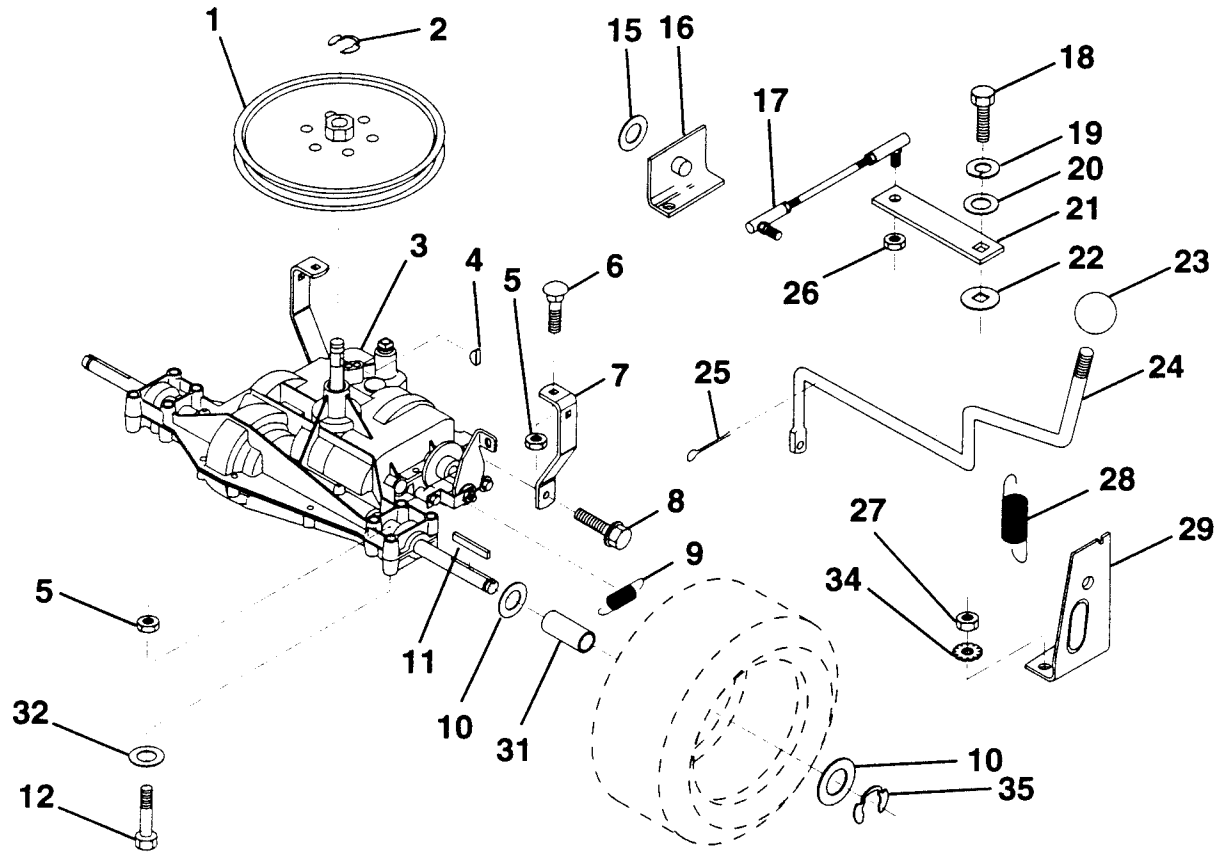

HARDWARE SHOWN LARGER FOR EASIER IDENTIFICATION

REPAIR PARTS

12.5 HP 36" LAWN TRACTOR - MODEL NO. H12536B, PRODUCT NO. 954 00 07-32
TRANSAXLE

KEY NO.	PART NO.	DESCRIPTION	KEY NO.	PART NO.	DESCRIPTION
1	532123385	Pulley	18	871040412	Bolt, Fin Hex 1/4-28 UNF x 3/4 Gr. 8
2	812000028	Ring, Retainer	19	810040400	Washer, Lock 1/4
3	-----	Transaxle, Peerless 6 Spd. Model No. 930-010	20	819091210	Washer 9/32 x 3/4 x 10 Ga.
4	532125096	Key, Woodruff #9	21	532126292	Arm, Shift
5	873800500	Nut, Crownlock 5/16-18	22	532105701	Washer, Shift Plate
6	872140506	Bolt, Carriage 5/16-18 UNC x 3/4	23	532121274	Knob, Duckhead
7	532123378	Strap, Torque	24	532128215	Rod, Shift
8	817490512	Screw 5/16-18 x 3/4	25	876020416	Pin, Cotter 1/8 x 1
9	532110422	Spring, Brake	26	873810500	Locknut 5/16-24 UNF
10	532121749	Washer 25/32 x 1-1/4 x 16 Ga.	27	873510500	Nut, Keps 5/16-18
11	532123583	Key, Square	28	532128085	Extension, Spring
12	874760540	Bolt, Fin Hex 5/16-18 x 2-1/2	29	532128084	Support Handle Shift RH
15	819171616	Washer 17/32 x 1 x 16 Ga.	31	532137057	Spacer Axle
16	532124600	Support Handle Shift LH	32	819111116	Washer 11/32 x 11/16 x 16 Ga.
17	532126293	Link, Shift	34	811050500	Washer External Tooth 5/16
			35	812000001	E-Ring