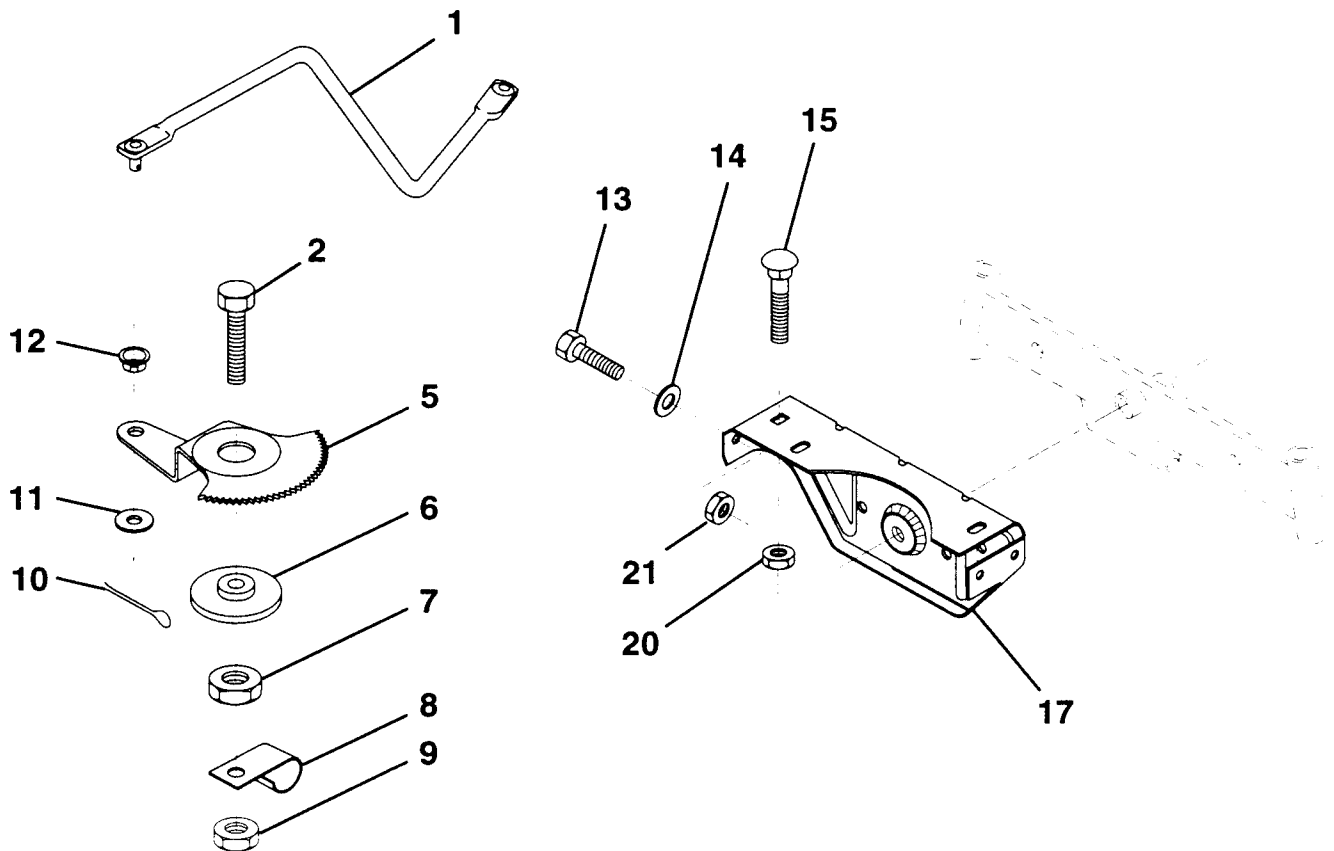

HARDWARE SHOWN LARGER FOR EASIER IDENTIFICATION

REPAIR PARTS

12.5 HP 36" LAWN TRACTOR - MODEL NO. H12536B, PRODUCT NO. 954 00 07-32
SEAT

KEY NO.	PART NO.	DESCRIPTION	KEY NO.	PART NO.	DESCRIPTION
1	872050411	Bolt, Carriage 1/4-20 x 1-3/8	13	532120068	Knob, Seat
2	532127398	Seat	15	819171912	Washer, 17/32 x 1-3/16 x 12 Ga.
4	873800500	Nut, Crownlock 5/16-18	16	532127018	Bolt, Shoulder
5	532139888	Bolt, Shoulder 5/16-18 UNC	18	532123976	Nut, Hex Large Flange Lock
6	532140407	Clip, Insulated	19	532121248	Bushing, Snap
8	874760612	Bolt, Fin Hex 3/8-16 UNC x 3/4	20	532121250	Spring, Compression
9	532140551	Bracket, Pivot Seat	21	532134300	Spacer, Split 28 Id. x .96 Lg.
11	819133210	Washer 12/32 x 2 x 10 Ga.	22	532121246	Bracket, Switch, Mounting
12	873800600	Nut, Crownlock 3/8-16 UNC	23	532140552	Pan, Seat

HARDWARE SHOWN LARGER FOR EASIER IDENTIFICATION

REPAIR PARTS

12.5 HP 36" LAWN TRACTOR - MODEL NO. H12536B, PRODUCT NO. 954 00 07-32
SECTOR GEAR / AXLE SUPPORT

KEY NO.	PART NO.	DESCRIPTION
1	532132566	Link, Drag
2	874780828	Bolt, Fin Hex 1/2-13 x 1-3/4
5	532121926	Gear, Sector
6	532121927	Bushing
7	873030800	Nut, Heavy Hex Top Lock 1/2-13UNC
8	532126472	Clip, Insulated
9	873680800	Nut, Crownlock 3/8-16
10	876020412	Pin, Cotter 1/8 x 3/4

KEY NO.	PART NO.	DESCRIPTION
11	819131316	Washer, 13/32 x 13/16 x 16 Ga.
12	532126847	Bushing
13	874760512	Bolt, Hex Hd. 5/16-18 UNC x 3/4
14	819111416	Washer 11/32 x 7/8 x 16 Ga.
15	872110606	Bolt, Carriage 3/8-16 UNC x 3/4
17	532137096	Support, Front Axle
20	873800600	Nut, Crownlock 3/8-16 UNC
21	873800500	Nut, Crownlock 5/16-18

KEY NO.	PART NO.	DESCRIPTION
12	532003720	Spring
13	532126450	Clip, Height Adjustment
14	532126115	Knob, Height Stop
15	532122023	Adjustment, Quadrant Height
16	532124346	Nut, Self-Threading 3/16-18
17	872110404	Bolt, Carriage 1/4-20 x 1/2 Gr. 5
18	532130745	Support Assembly, Dash
19	532134744	Brace, Cross
20	817060408	Screw, Self-Tapping 1/4-20 x 1/2
21	532134014	Plug Dome Black