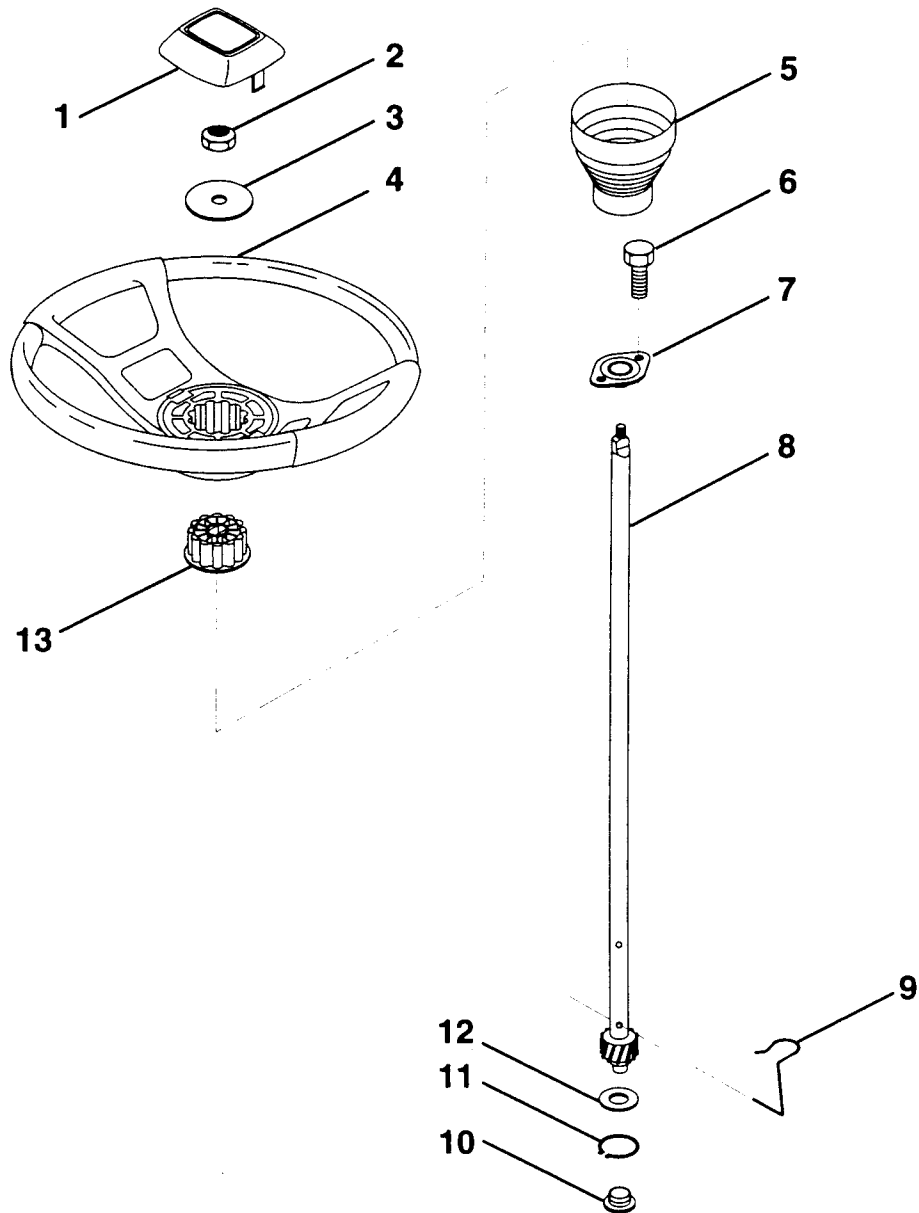

REPAIR PARTS

12.5 HP 36" LAWN TRACTOR - MODEL NO. H12536B, PRODUCT NO. 954 00 07-32
STEERING WHEEL

KEY NO.	PART NO.	DESCRIPTION	KEY NO.	PART NO.	DESCRIPTION
1	532124416	Insert, Wheel, Steering	8	532123651	Shaft, Steering
2	532124701	Nut, Lock 3/8-24 UNF	9	532124210	Clip, Steering
3	819133808	Washer 12/32 x 2-3/8 x 8 Ga.	10	532123438	Bushing, Lower, Steering
4	532124415	Wheel, Steering	11	812000045	Ring, Retaining
5	532127396	Sleeve, Steering	12	819211616	Washer 21/32 x 1 x 16 Ga.
6	817431008	Screw, Hex #10-16 x 1/2 TY-B	13	532104820	Adaptor, Wheel, Steering
7	532102803	Bushing, Steering			

HARDWARE SHOWN LARGER FOR EASIER IDENTIFICATION