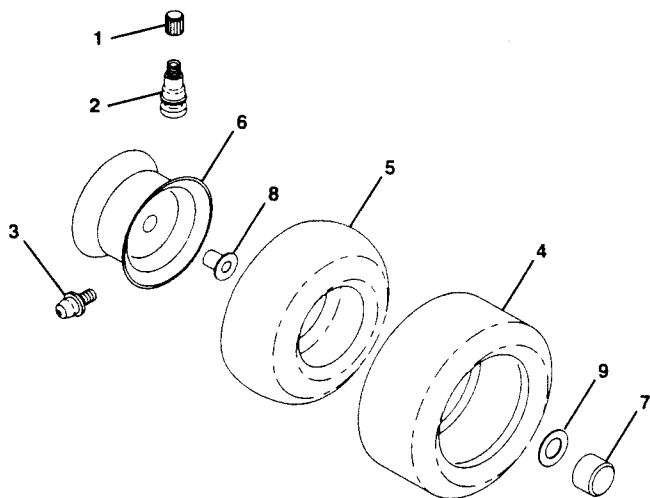

WHEELS & TIRES

KEY NO.	PART NO.	DESCRIPTION
1	532059192	Cap, Valve
2	532065139	Stem, Valve
3	532124957	Fitting, Grease\ (Front Wheels Only)
4	532137422	Tire, Front
4	532132703	Tire, Rear
5	532059904	Tube, Front (Optional Service Items Only)
5	532008134	Tube, Rear (Optional Service Items Only)
6	532140298	Rim, Front
6	532140453	Rim, Rear
7	532104757	Cap, Hub
8	532124959	Bearing Flange
9	532121748	Washer 25/32 x 1-5/8 x 16 Ga.