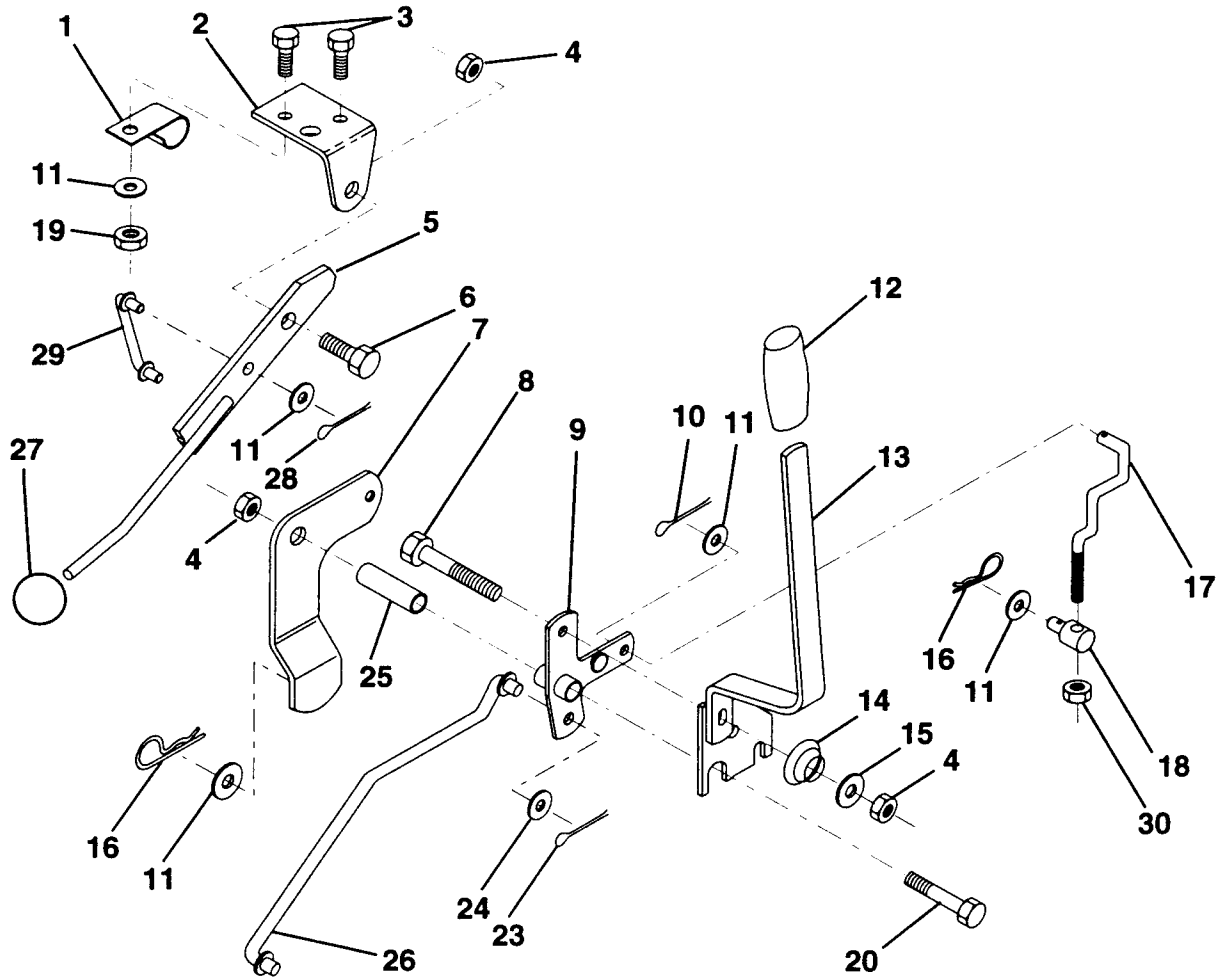

REPAIR PARTS

12.5 HP 36" LAWN TRACTOR - MODEL NO. H12536B, PRODUCT NO. 954 00 07-32
MOWER LIFT LEVER

KEY NO.	PART NO.	DESCRIPTION	KEY NO.	PART NO.	DESCRIPTION
1	532126470	Clip, Insulated	15	819131212	Washer 13/32 x 3/4 x 12 Ga.
2	532122018	Bracket, Mower Clutch	16	532124961	Retainer, Spring
3	874780408	Bolt, Fin. Hex 1/4-20 UNC x 1/2 Gr. 5	17	532127359	Link, Front Lift
4	873800600	Nut, Crownlock 3/8-16 UNC	18	532133205	Trunnion, Threaded 3/8-16
5	532123417	Assembly, Clutch Lever	19	873680400	Nut, Crownlock 1/4-20
6	532106451	Bolt, Shoulder	20	874760644	Bolt, Fin. Hex 3/8-16 UNC x 2-3/4
7	532135371	Assembly, Mower Clutch Arm	23	876020416	Pin, Cotter 1/8 x 1
8	874760636	Bolt, Hex 3/8-16 UNC x 2-1/4	24	819171616	Washer 17/32 x 1 x 16 Ga.
9	532121930	Assembly, Bellcrank Lift	25	532121933	Tube, Spacer
10	876020412	Pin, Cotter 1/8 x 3/4	26	532121934	Rod, Mower Lift
11	819131316	Washer 13/32 x 13/16 x 16 Ga.	27	532121466	Knob
12	532122027	Grip, Handle	28	876020312	Pin, Cotter 3/32 x 3/4
13	532139352	Assembly, Lift Handle	29	532131655	Link, Mower Clutch
14	532123496	Spring, Compression	30	873350600	Nut Hex Jam 3/8-16

HARDWARE SHOWN LARGER FOR EASIER IDENTIFICATION