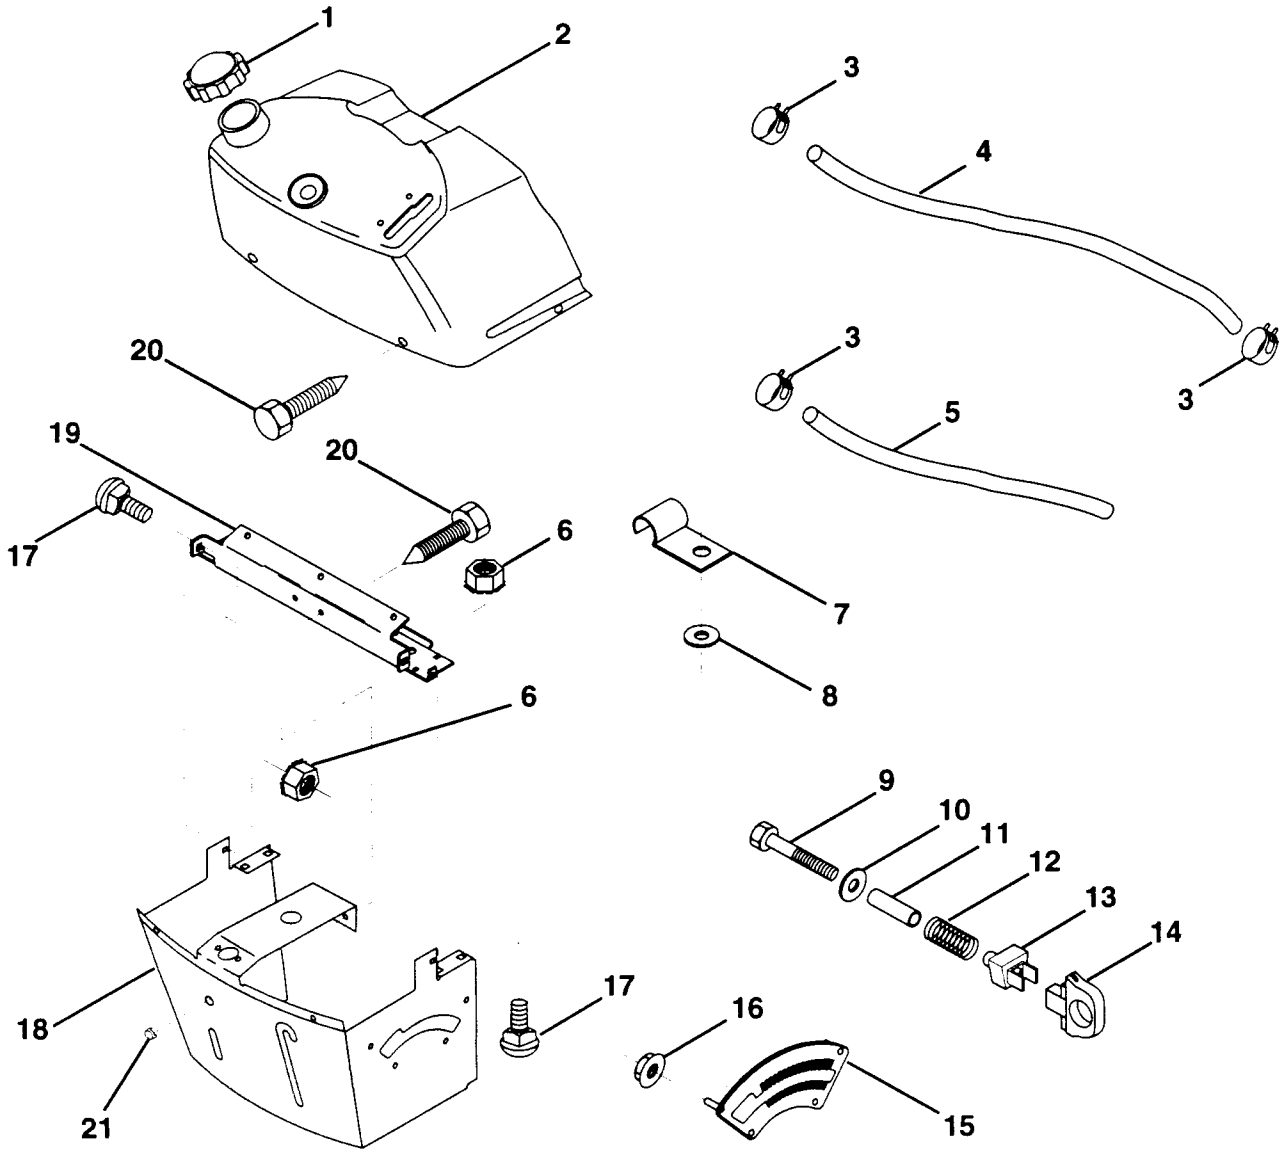

HARDWARE SHOWN LARGER FOR EASIER IDENTIFICATION

REPAIR PARTS

12.5 HP 36" LAWN TRACTOR - MODEL NO. H12536B, PRODUCT NO. 954 00 07-32
SECTOR GEAR / AXLE SUPPORT

KEY NO.	PART NO.	DESCRIPTION
1	532132566	Link, Drag
2	874780828	Bolt, Fin Hex 1/2-13 x 1-3/4
5	532121926	Gear, Sector
6	532121927	Bushing
7	873030800	Nut, Heavy Hex Top Lock 1/2-13UNC
8	532126472	Clip, Insulated
9	873680800	Nut, Crownlock 3/8-16
10	876020412	Pin, Cotter 1/8 x 3/4

KEY NO.	PART NO.	DESCRIPTION
11	819131316	Washer, 13/32 x 13/16 x 16 Ga.
12	532126847	Bushing
13	874760512	Bolt, Hex Hd. 5/16-18 UNC x 3/4
14	819111416	Washer 11/32 x 7/8 x 16 Ga.
15	872110606	Bolt, Carriage 3/8-16 UNC x 3/4
17	532137096	Support, Front Axle
20	873800600	Nut, Crownlock 3/8-16 UNC
21	873800500	Nut, Crownlock 5/16-18

HARDWARE SHOWN LARGER FOR EASIER IDENTIFICATION

REPAIR PARTS

12.5 HP 36" LAWN TRACTOR - MODEL NO. H12536B, PRODUCT NO. 954 00 07-32

DASH

KEY NO.	PART NO.	DESCRIPTION
1	532132735	Cap, Fuel
2	532138395	Assembly, Dash & Fuel Tank
3	532123487	Clamp, Hose
4	532008544	Line, Fuel
5	532008548	Line, Fuel
6	873510400	Nut, Hex, Keps 1/4-20
7	532124996	Clip, Fuel Line
8	819091216	Washer 9/32 x 3/4 x 16 Ga.
9	874760428	Bolt, Hex, Fin 1/4-20 x 1-3/4
10	819091413	Washer 11/32 x 11/16 x 16 Ga.
11	532121249	Spacer, Split

KEY NO.	PART NO.	DESCRIPTION
12	532003720	Spring
13	532126450	Clip, Height Adjustment
14	532126115	Knob, Height Stop
15	532122023	Adjustment, Quadrant Height
16	532124346	Nut, Self-Threading 3/16-18
17	872110404	Bolt, Carriage 1/4-20 x 1/2 Gr. 5
18	532130745	Support Assembly, Dash
19	532134744	Brace, Cross
20	817060408	Screw, Self-Tapping 1/4-20 x 1/2
21	532134014	Plug Dome Black