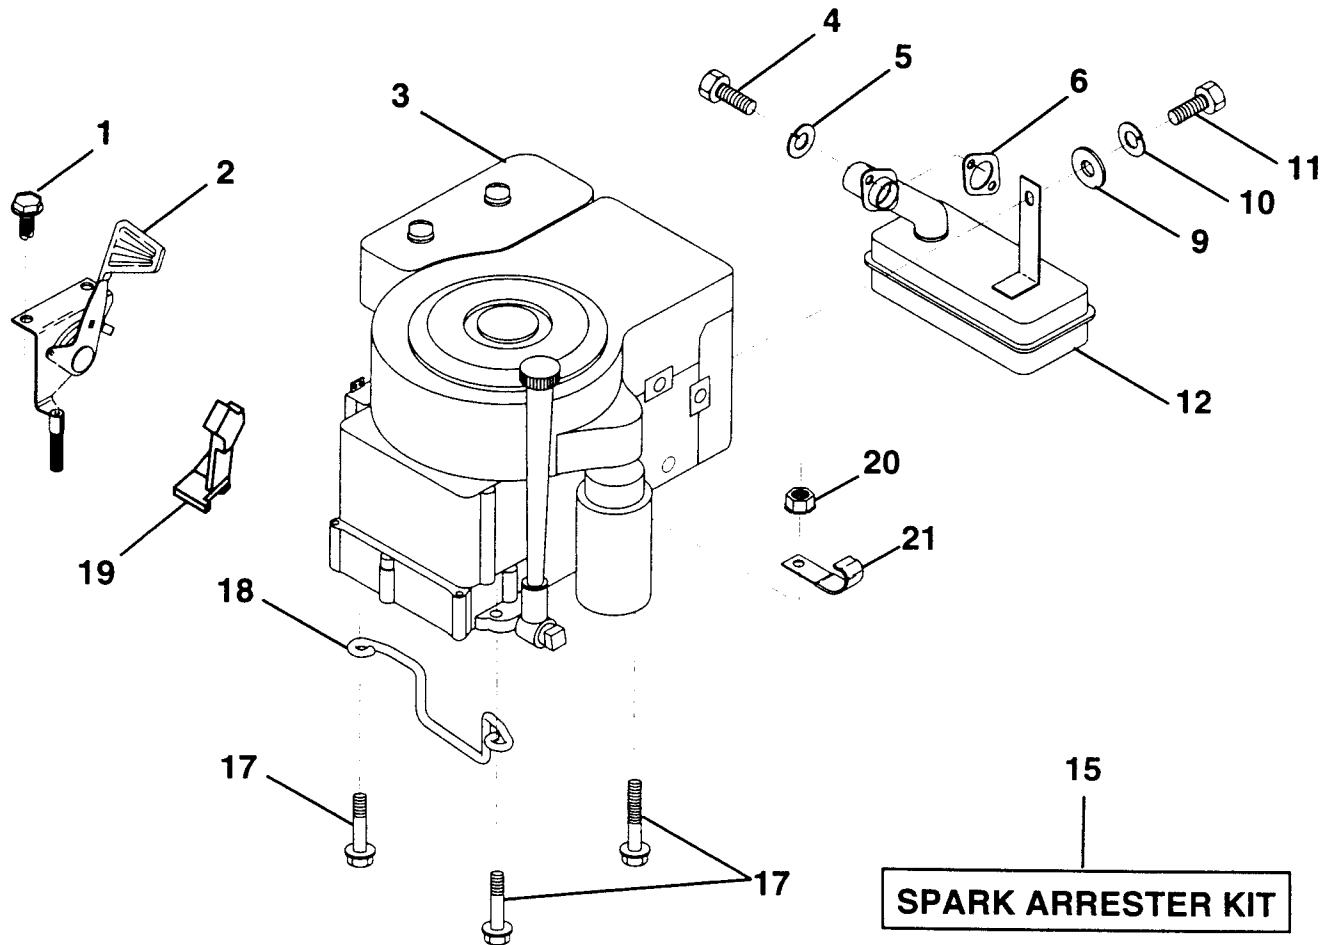

REPAIR PARTS

12.5 HP 36" LAWN TRACTOR - MODEL NO. H12536B, PRODUCT NO. 954 00 07-32
ENGINE

KEY NO.	PART NO.	DESCRIPTION	KEY NO.	PART NO.	DESCRIPTION
1	817060408	Screw, Hex Thd. Cut 1/4-20 x 1/2	11	874760412	1/4
2	532133025	Control, Throttle	12	532137437	Bolt, Hex Fin. 1/4-20 UNC x 3/4
3	-----	Engine, Briggs and Stratton Model No. 286707	15	532137180	Muffler
4	871070512	Screw, Hex, Cap 5/16-18 x 3/4	17	817490624	Arrester, Spark (Optional equipment)
5	810040500	Washer, Lock Heavy Helical Spring 5/16	18	532126636	Screw, Hex Washer Head, Thdrol. 3/8-16 x 1-1/2
6	532125593	Gasket, Exhaust	19	532127951	Keeper, Ground Drive Belt
9	819101216	Washer 5/16 x 3/4 x 16	20	873510600	Stop, Throttle
10	810040400	Washer, Lock Heavy Helical Spring	21	532124996	Nut Keps Hex 3/8-16
					Clip Line Fuel

HARDWARE SHOWN LARGER FOR EASIER IDENTIFICATION