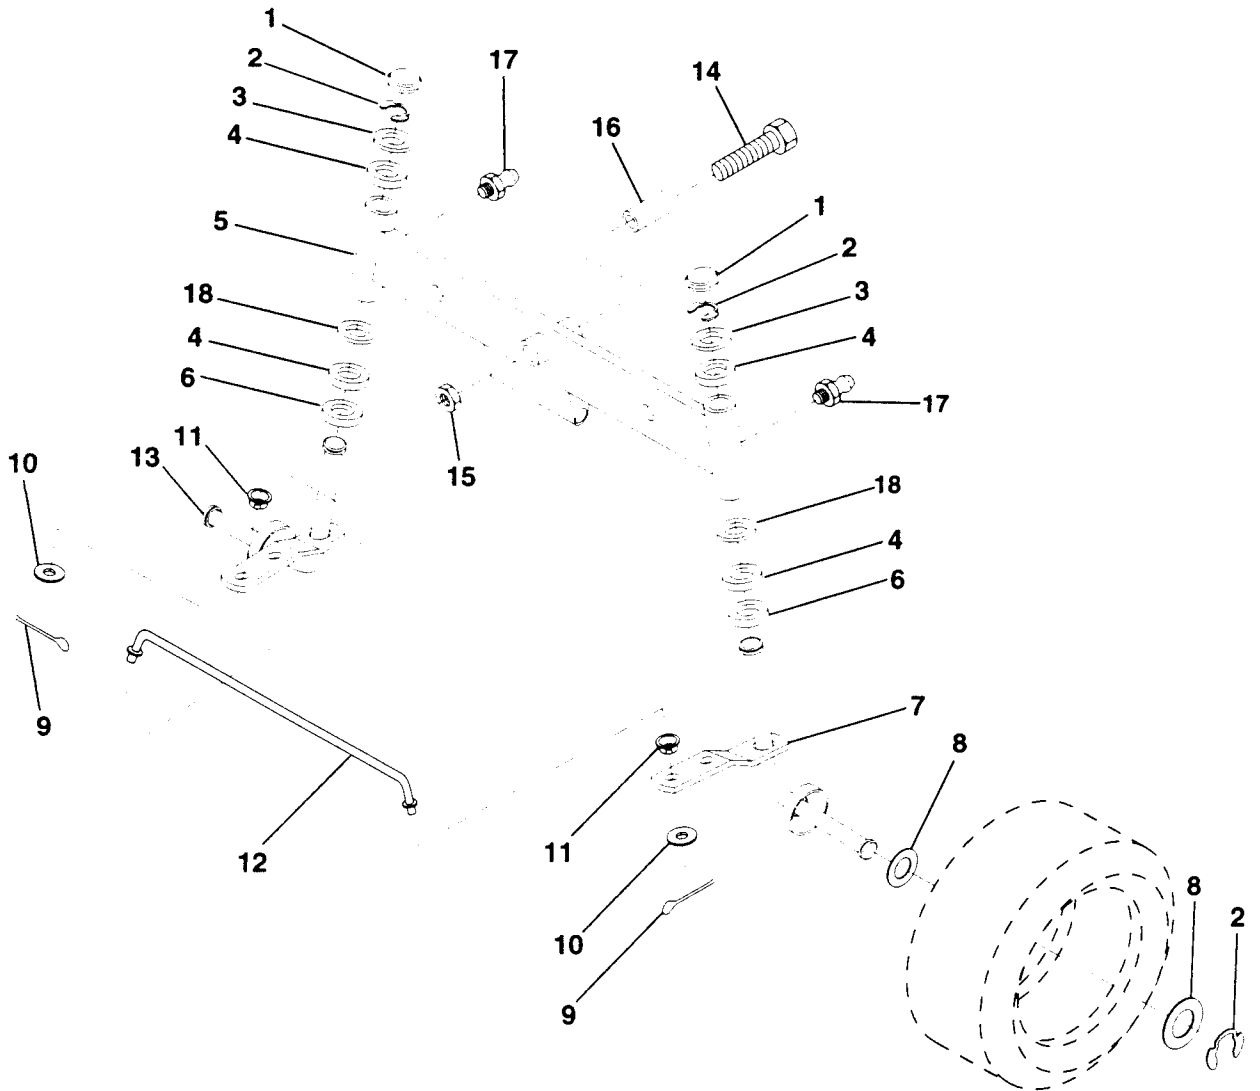

KEY NO.	PART NO.	DESCRIPTION
12	532003720	Spring
13	532126450	Clip, Height Adjustment
14	532126115	Knob, Height Stop
15	532122023	Adjustment, Quadrant Height
16	532124346	Nut, Self-Threading 3/16-18
17	872110404	Bolt, Carriage 1/4-20 x 1/2 Gr. 5
18	532130745	Support Assembly, Dash
19	532134744	Brace, Cross
20	817060408	Screw, Self-Tapping 1/4-20 x 1/2
21	532134014	Plug Dome Black

HARDWARE SHOWN LARGER FOR EASIER IDENTIFICATION

REPAIR PARTS

12.5 HP 36" LAWN TRACTOR - MODEL NO. H12536B, PRODUCT NO. 954 00 07-32
STEERING WHEEL

KEY NO.	PART NO.	DESCRIPTION	KEY NO.	PART NO.	DESCRIPTION
1	532124416	Insert, Wheel, Steering	8	532123651	Shaft, Steering
2	532124701	Nut, Lock 3/8-24 UNF	9	532124210	Clip, Steering
3	819133808	Washer 12/32 x 2-3/8 x 8 Ga.	10	532123438	Bushing, Lower, Steering
4	532124415	Wheel, Steering	11	812000045	Ring, Retaining
5	532127396	Sleeve, Steering	12	819211616	Washer 21/32 x 1 x 16 Ga.
6	817431008	Screw, Hex #10-16 x 1/2 TY-B	13	532104820	Adaptor, Wheel, Steering
7	532102803	Bushing, Steering			

HARDWARE SHOWN LARGER FOR EASIER IDENTIFICATION

REPAIR PARTS

12.5 HP 36" LAWN TRACTOR - MODEL NO. H12536B, PRODUCT NO. 954 00 07-32
FRONT AXLE

KEY NO.	PART NO.	DESCRIPTION	KEY NO.	PART NO.	DESCRIPTION
1	532121232	Cap, Spindle	10	819131316	Washer 13/32 x 13/16 x 16 Ga.
2	812000029	Ring, Clip	11	532126847	Bushing
3	532121748	Washer 25/32 x 1-5/8 x 16 Ga.	12	532130465	Rod, Tie
4	532124937	Bearing Col Strg.	13	532137061	Spindle, L.H. Asm.
5	532140212	Axle, Front	14	874011056	Bolt Hex 5/8-11 x 3-1/2
6	532124931	Bearing, Thrust	15	873901000	Locknut Flange 5/8-11
7	532137062	Spindle, R.H. Asm.	16	532140247	Spacer Bearing
8	532121749	Washer 25/32 x 1-1/4 x 16 Ga.	17	532124836	Fitting Grease
9	876020412	Pin, Cotter 1/8 x 3/4	18	819272016	Washer 27/32 x 1-1/4 x 16 Ga.