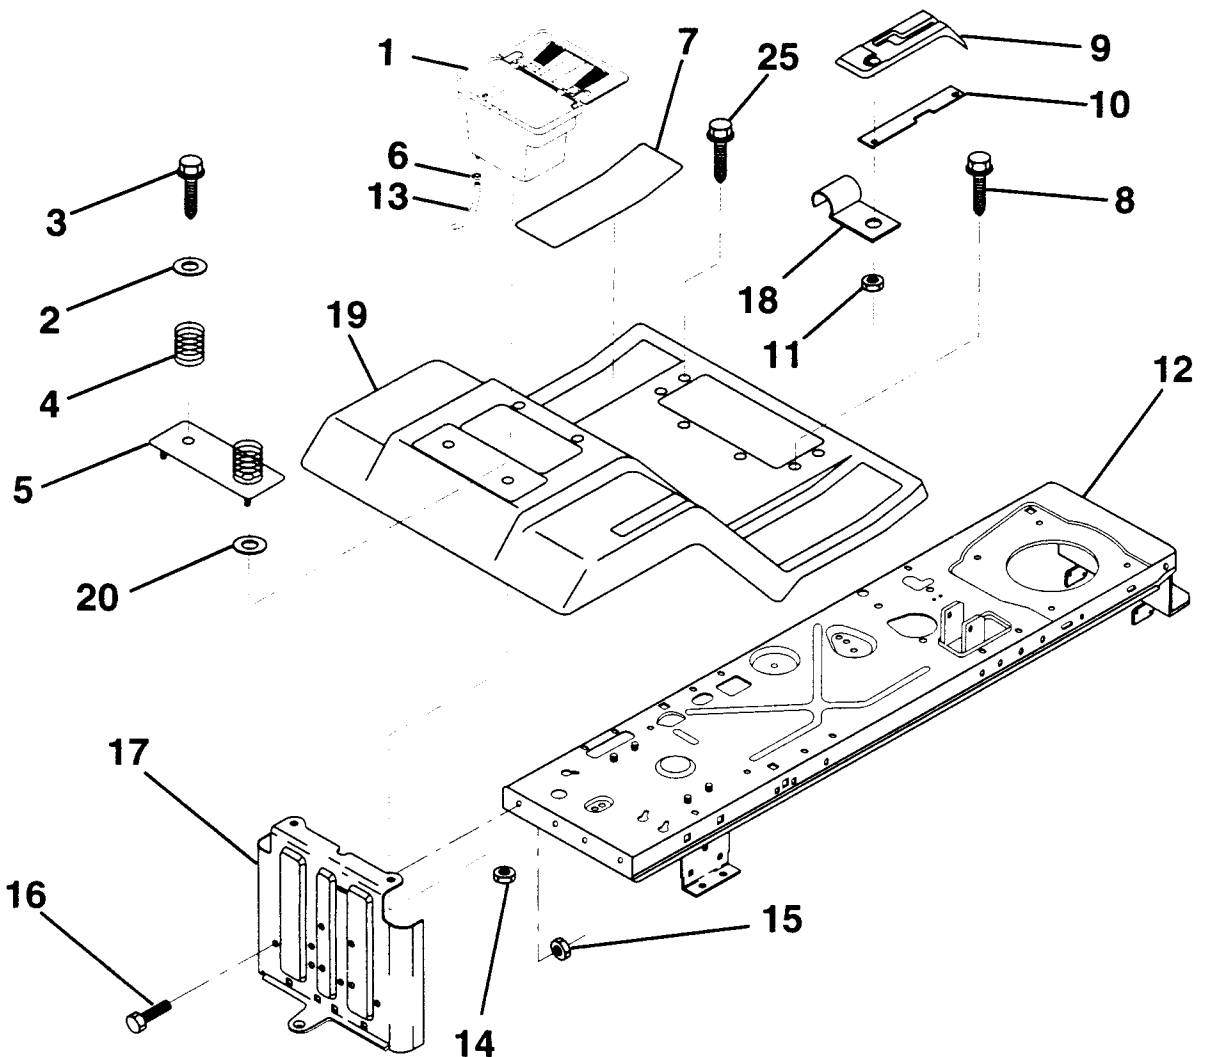

REPAIR PARTS

12.5 HP 36" LAWN TRACTOR - MODEL NO. H12536B, PRODUCT NO. 954 00 07-32
FENDER/CHASSIS

KEY NO.	PART NO.	DESCRIPTION	KEY NO.	PART NO.	DESCRIPTION
1	532129965	Case, Battery	11	532124346	Nut, Self-Threading, Wsh Hd 3/16
2	819132012	Washer 13/32 x 1-1/4 x 12 Ga.	12	532140784	Assembly, Frame
3	817490612	Screw, Hex Wsh. Thrdrol. 3/8-16 x 3/4	13	532109238	Tube, Battery Drain
4	532124181	Spring, Compression, Seat	14	873510400	Nut, Keps 1/4-20 UNC
5	532125142	Plate, Asm. Battery	15	873800500	Nut, Crownlock 5/16-18
6	532109596	Clamp, Hose	16	874760512	Bolt, Hex Hd. 5/16-18 UNC x 3/4
7	532126700	Pad, Footrest	17	532127880	Drawbar
8	817490512	Screw, Hex Wsh. Thrdrol. 5/16-18 x 3/4	18	532126470	Clip, Insulated
9	532126995	Console, Shift Control	19	532125141	Fender/Footrest
10	532139783	Plate, Shift Lock	20	819091413	Washer 9/32 x 7/8 x 13 Ga.
			25	817490516	Screw Hex Wsh Thrdrol 5/16-18 x 1

HARDWARE SHOWN LARGER FOR EASIER IDENTIFICATION