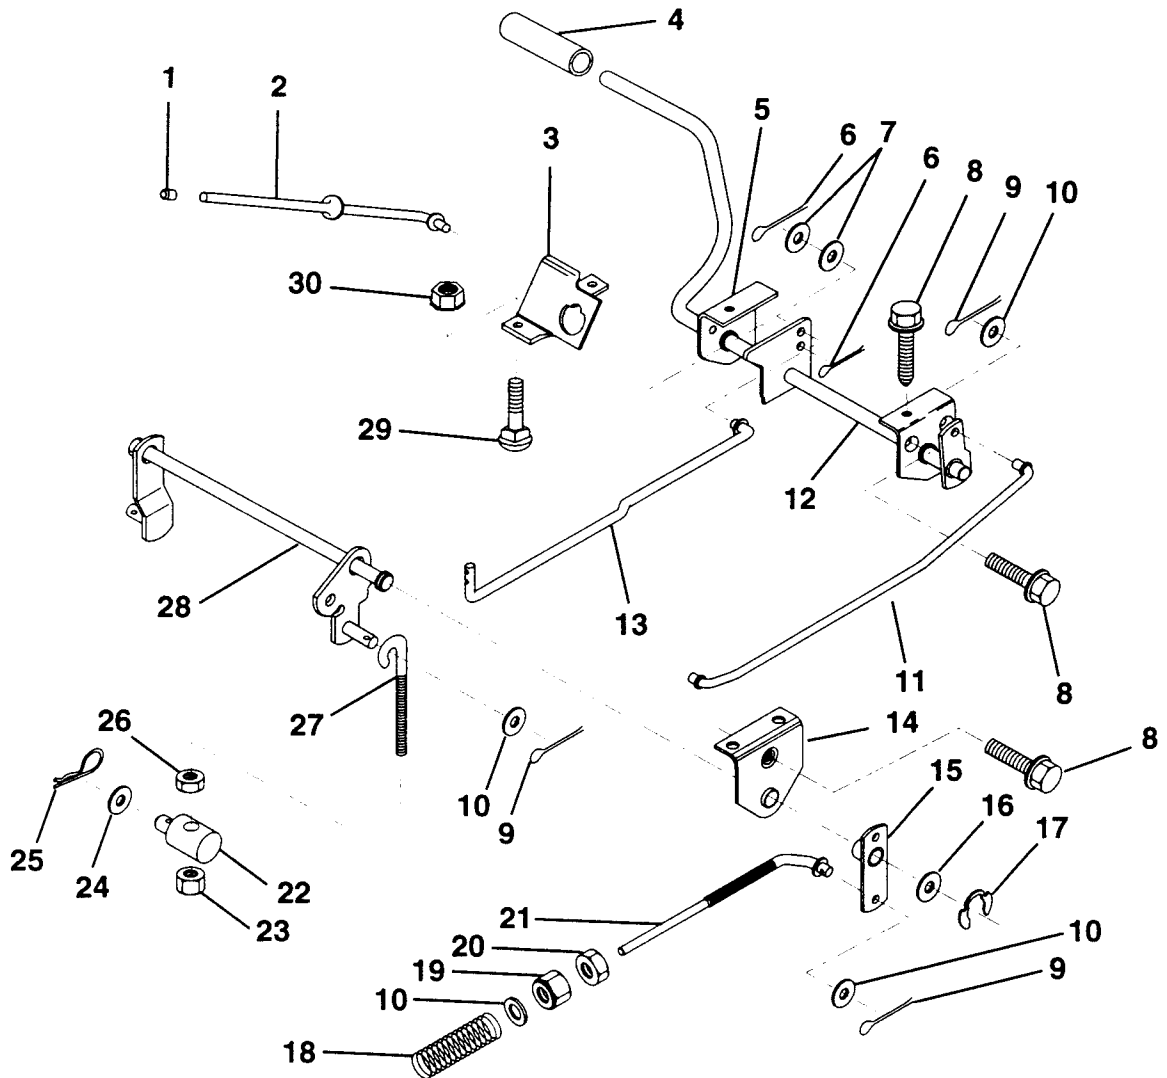

REPAIR PARTS

12.5 HP 36" LAWN TRACTOR - MODEL NO. H12536B, PRODUCT NO. 954 00 07-32

BRAKE / REAR MOWER LIFT ASSEMBLY

KEY NO.	PART NO.	DESCRIPTION	KEY NO.	PART NO.	DESCRIPTION
1	532071673	Cap, Plunger	16	819251816	Washer 25/32 x 1-1/8 x 16 Ga.
2	532123436	Rod, Parking Brake	17	812000034	Ring, Klip
3	532123437	Bracket, Parking Brake	18	532106888	Spring, Brake Rod
4	532008156	Cover, Pedal	19	873350600	Nut, Hex, Jam 3/8-16 UNC
5	532122504	Bracket, Clutch/Brake Pedal, L.H.	20	873800600	Locknut, Hex w/Washer Insert 3/8-16 UNC
6	876020312	Pin, Cotter 3/32 x 3/4	21	532131460	Rod, Rear Brake
7	819131016	Washer 13/32 x 5/8 x 16 Ga.	22	532127378	Trunnion, Lift
8	817490508	Screw, Hex, Thd. Roll. 5/16-18 x 1/2	23	873800600	Nut, Crownlock 3/8-16 UNC
9	876020412	Pin, Cotter 1/8 x 3/4	24	819132012	Washer 13/32 x 1-1/4 x 12 Ga.
10	819131316	Washer 13/32 x 13/16 x 16 Ga.	25	532124961	Spring, Retainer
11	532123543	Rod, Brake Front	26	873930600	Nut, Centerlock 3/8-16 UNC
12	532139933	Assembly, Clutch/Brake Pedal	27	532127369	Link, Threaded
13	532123394	Rod, Clutch	28	532127358	Assembly, Rear Mower Lift
14	532121978	Bracket, Lift, Shaft	29	872110506	Bolt, Carriage 5/16-18 UNC x 3/4
15	532123641	Assembly, Brake, Pivot, Arm	30	873510500	Nut, Keps 5/16-16 UNC

HARDWARE SHOWN LARGER FOR EASIER IDENTIFICATION