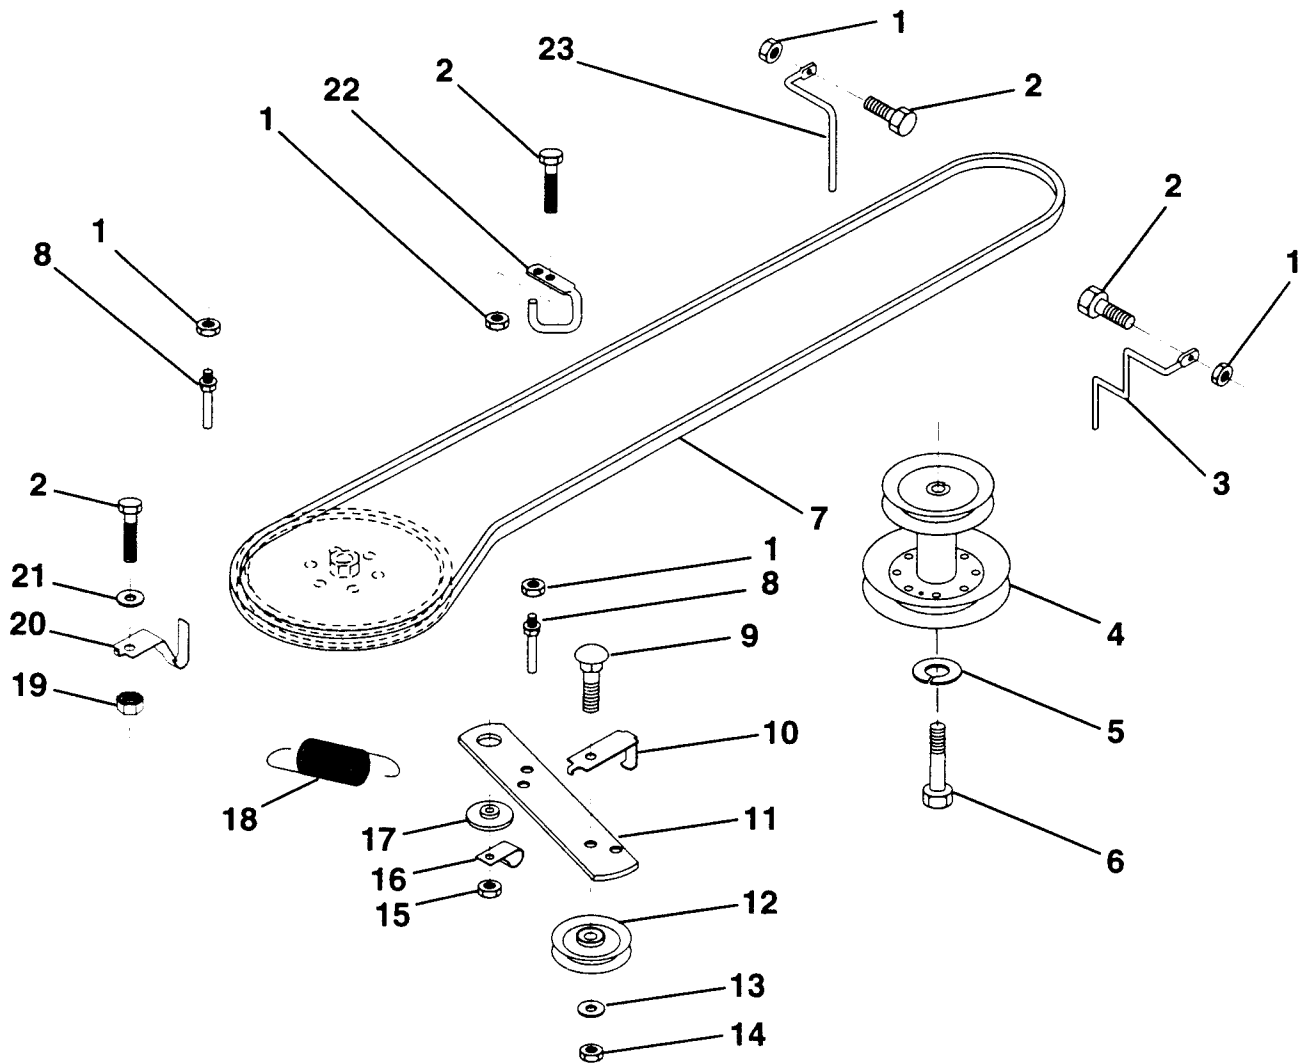

REPAIR PARTS

12.5 HP 36" LAWN TRACTOR - MODEL NO. H12536B, PRODUCT NO. 954 00 07-32
GROUND DRIVE

KEY NO.	PART NO.	DESCRIPTION	KEY NO.	PART NO.	DESCRIPTION
1	873800500	Nut, Crownlock 5/16-18	13	819131316	Washer 13/32 x 13/16 x 16 Ga.
2	874760512	Bolt, Hex Hd 5/16-18 UNC x 3/4	14	873930600	Nut, Centerlock 3/8-16 UNC
3	532131205	Keeper, Mower Drive, R. H.	15	873800600	Nut, Crownlock 3/8-16 UNC
4	532138029	Pulley, Engine	16	532126471	Clip, Insulated
5	810040700	Washer, Lock 7/16	17	532122052	Spacer, Retainer
6	871170744	Bolt Hex 7/16-20 Gr. 5	18	532131459	Spring Extension
7	532126520	Traction, V-Belt Drive	19	873510500	Nut, Keps 5/16-18 UNC
8	532123405	Keeper, T/A Ground Drive Belt	20	532139919	Keeper, T/A Ground Drive Belt
9	872140612	Bolt, Carr. 3/8-16 UNC x 1-1/2	21	819111016	Washer 11/32 x 5/8 x 16 Ga.
10	532123396	Keeper, Belt Ground Drive Idler	22	532123404	Keeper, Frame Ground Drive Belt
11	532123395	Arm, Ground Drive Clutch	23	532131204	Keeper, Mower Drive, L. H.
12	532123674	Idler, Flat			

HARDWARE SHOWN LARGER FOR EASIER IDENTIFICATION