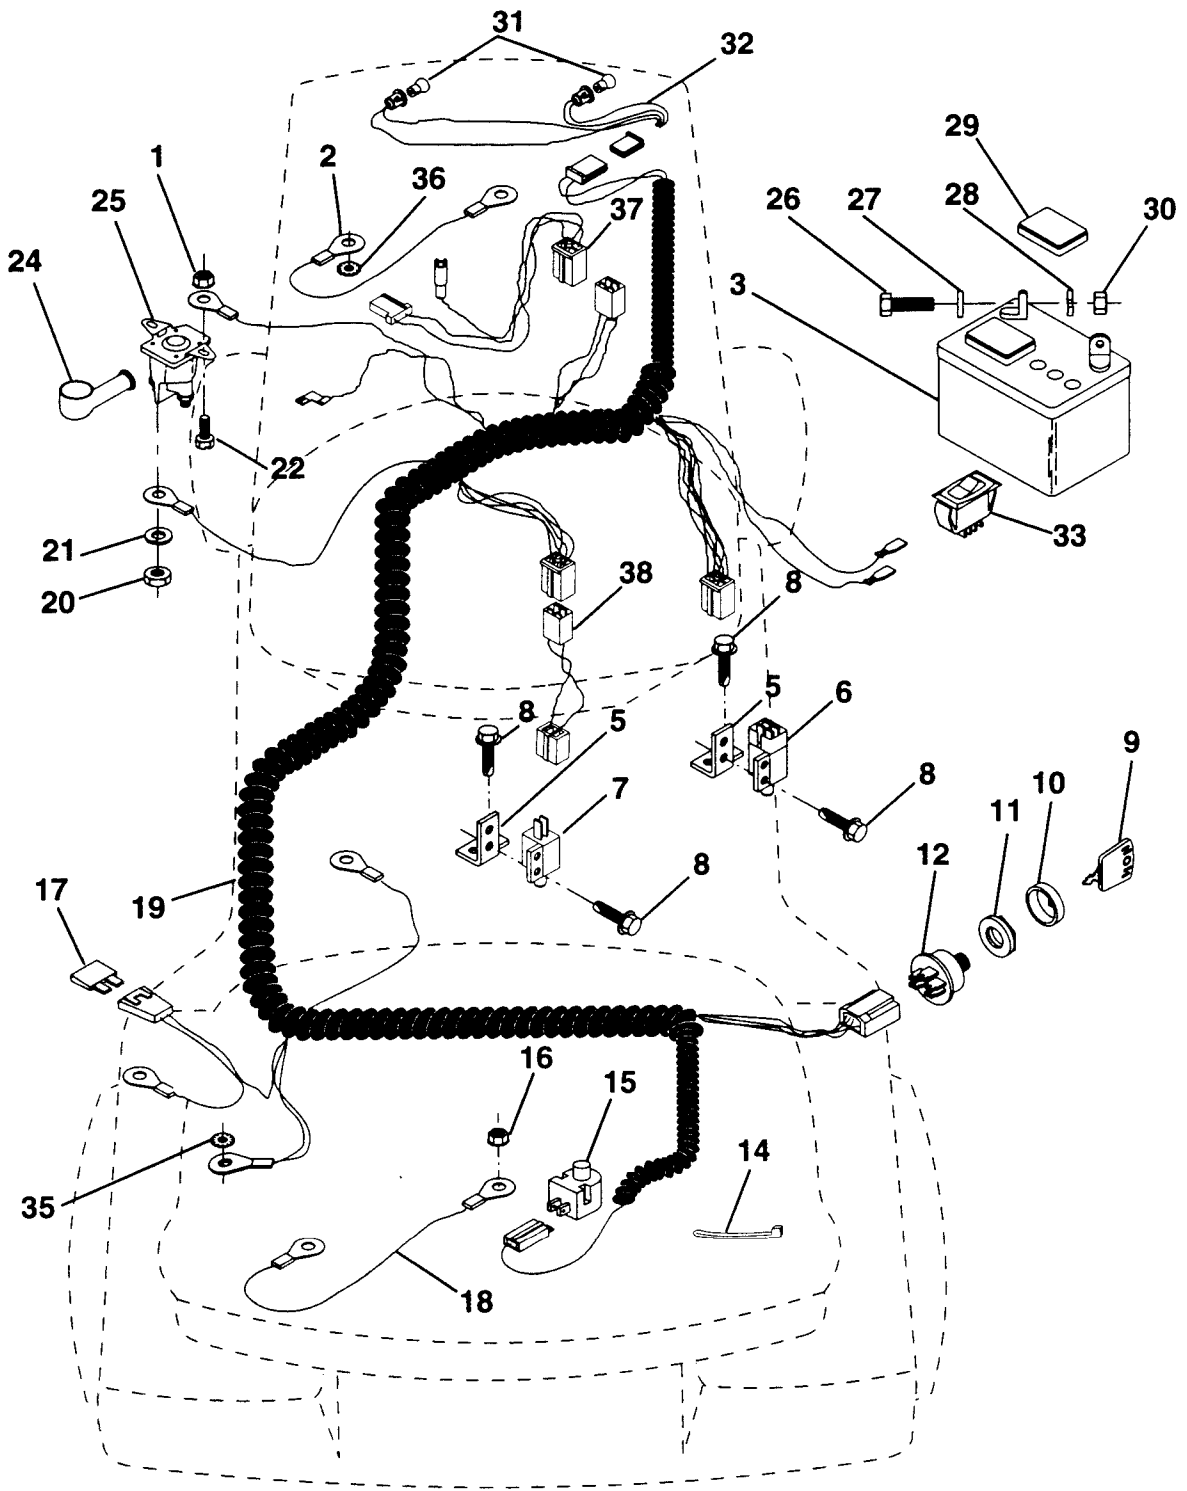

REPAIR PARTS

12.5 HP 36" LAWN TRACTOR - MODEL NO. H12536B, PRODUCT NO. 954 00 07-32
ELECTRICAL

REPAIR PARTS

12.5 HP 36" LAWN TRACTOR - MODEL NO. H12536B, PRODUCT NO. 954 00 07-32

ELECTRICAL

KEY NO.	PART NO.	DESCRIPTION	KEY NO.	PART NO.	DESCRIPTION
1	873510400	Nut, Hex Keps 1/4-20	21	810090400	Washer, Lock 1/4
2	532108423	Assembly, Cable	22	874780408	Bolt, Fin. Hex 1/4-20 UNC x 1/2 Gr. 5
3	532133909	Battery	24	532131563	Cover, Terminal
5	532108236	Bracket, Switch	25	532138406	Solenoid
6	532109553	Switch, Interlock (4-terminal)	26	874760412	Bolt, Hex Hd. 1/4-20 UNC x 3/4
7	532104445	Switch, Interlock (2-terminal)	27	819091016	Washer 9/32 x 5/8 x 16
8	817021008	Screw, Hex Hd. Tap #10-24 x 1/2	28	810040400	Washer, Lock 1/4
9	532140401	Key, Molded	29	532121264	Cap, Battery
10	532123620	Cover, Key Ignition	30	873220400	Nut, Fin. Hex 1/4-20 UNC
11	532140400	Nut, Ignition	31	532004152	Bulb Light
12	532140399	Switch, Ignition	32	532131078	Harness Headlight
14	532124756	Tie, Cable	33	532110712	Switch Light
15	532121305	Switch, Plunger	35	811050600	Washer Lock Ext. Tooth 3/8
16	873510500	Nut, Hex, Keps 5/16-18	36	811150400	Washer Lock Inter. Tooth 1/4
17	532108824	Fuse	37	532140413	Harness Engine
18	532128353	Assembly, Cable	38	532140660	Harness Adapter
19	532140411	Harness, Ignition			
20	873350400	Nut, Hex Jam 1/4-20			

NOTE: All component dimensions given in U.S. inches
1 inch = 25.4 mm

HARDWARE SHOWN LARGER FOR EASIER IDENTIFICATION