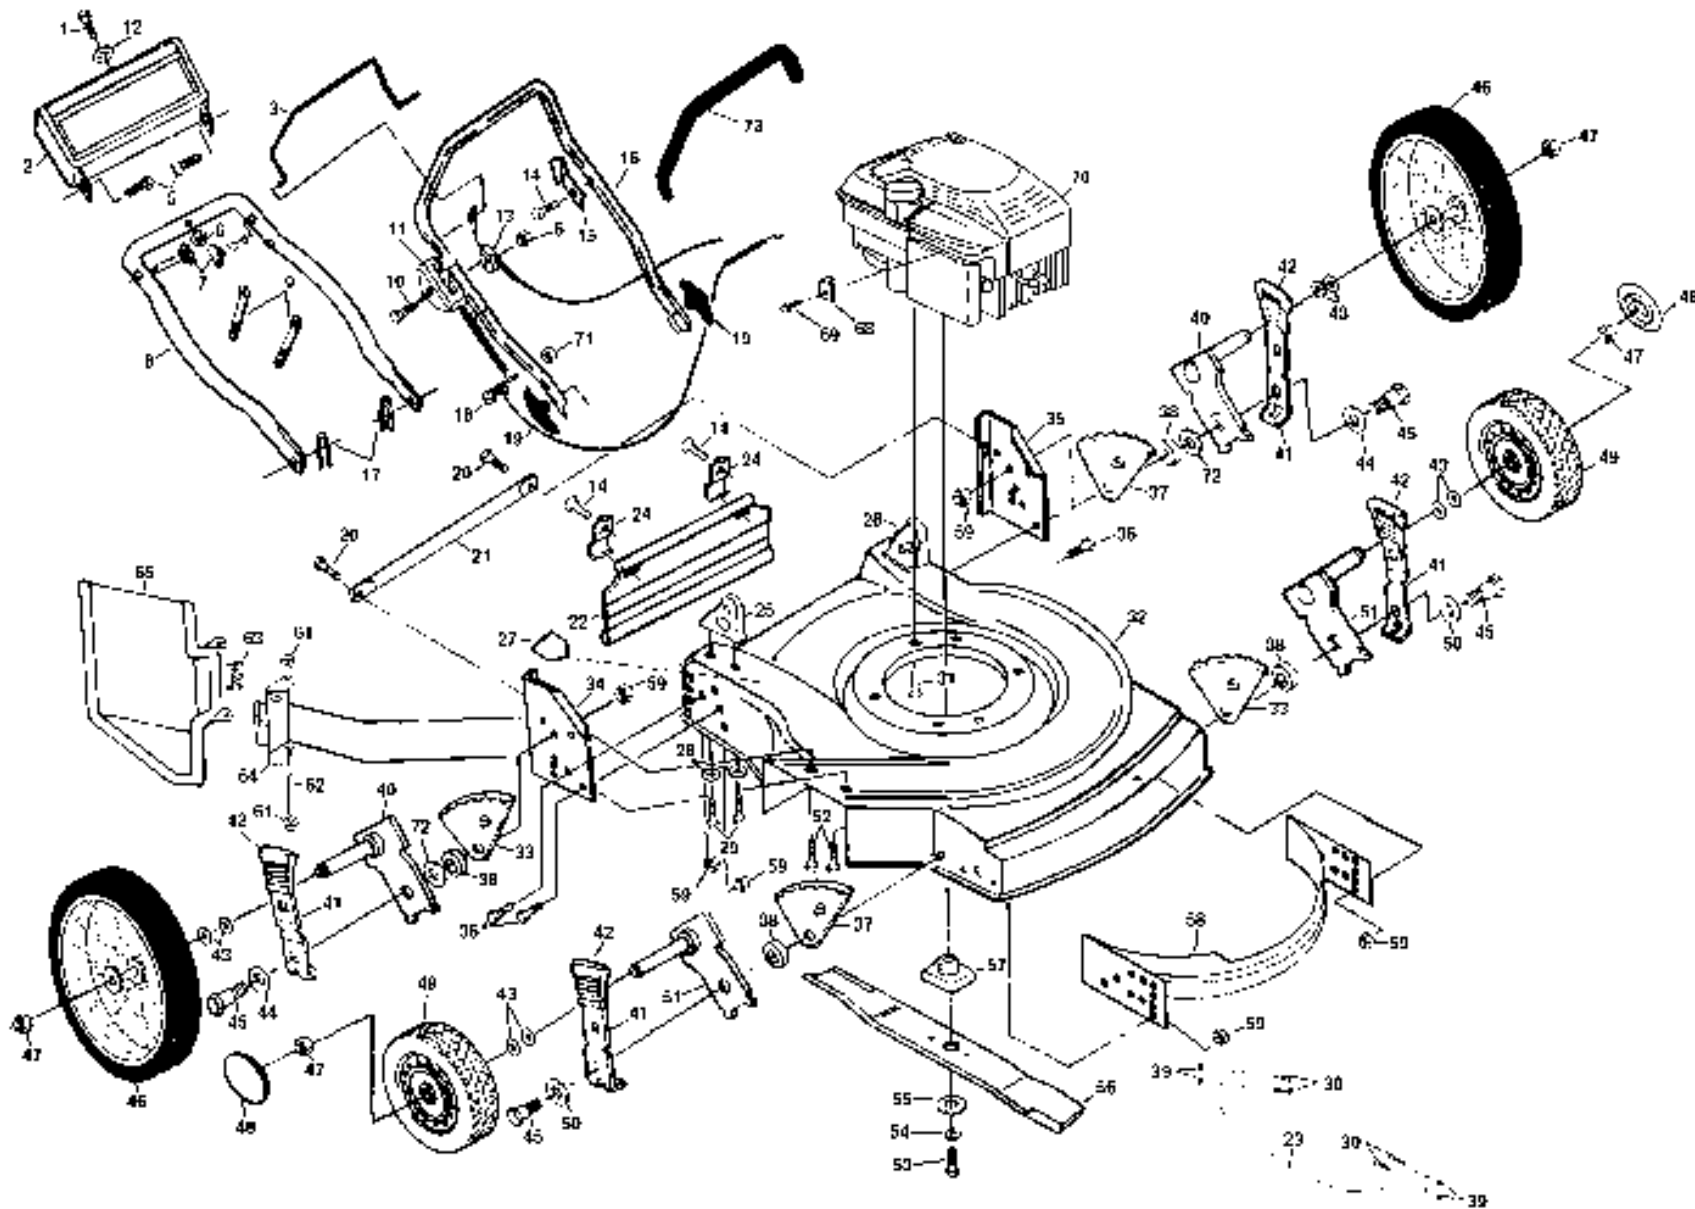

REPAIR PARTS

22" ROTARY LAWN MOWER - - MODEL NO. 56dh (954065901A)

REPAIR PARTS

22" ROTARY LAWN MOWER - - MODEL NO. 56dh (954065901A)

19

KEY NO.	PART NO.	DESCRIPTION	KEY NO.	PART NO.	DESCRIPTION
1	532085436	Hex Head Washer Screw 1/4-20 x 1-1/2	37	532800370	Wheel Adjusting Bracket (RF/LR)
2	532800547	Trim Plate	38	532084920	Spacer
3	532850735	Control Bar	39	532069180	Hex Locknut
5	532036953	Self-tapping Screw #10-24 x 5/8	40	532125323	Axle Arm Assembly (Rear)
6	532063601	Locknut 1/4-20	41	532125066	Selector Spring
7	532131959	Handle Bolt 5/16-18 x 1-3/4	42	532132800	Selector Knob
8	532125293	Lower Handle	43	532057143	Washer
9	532066426	Wire Tie	44	532061651	Washer
10	532144929	Hex Washer Head Screw 1/4-20 x 2.12	45	532142748	Shoulder Bolt 3/8-16
11	532700417	Throttle Control	46	532088017	Wheel & Tire Assembly
12	532085723	Washer	47	532083923	Locknut
13	532130861	Engine Zone Control Cable	48	532850845	Hubcap
14	532750097	Hex Washer Head Screw #10-24 x 1/2	49	532800333	Wheel & Tire Assembly
15	532125162	Up-Stop Bracket	50	532062335	Washer
16	532125295	Upper Handle	51	532125061	Axle Arm Assembly (Front)
17	532051793	Hairpin Cotter	52	532851856	Hex W/Sems 1/4-20 x 3/8 Screw
18	532132001	Rope Guide	53	532851084	Hex Head Screw 3/8-24 x 1-3/8 Gr. 8
19	532136376	Handle Knob	54	532850263	Helical Washer 3/8
20	532054583	Self-tapping Screw 1/4-20 x 1/2	55	532851074	Hardened Washer
21	532107611	Support Rod	56	532141114	22" Blade
22	532140540	Rear Skirt	57	532850977	Blade Adapter
23	532142225	Mulching Baffle	58	532139771	Front Baffle & Rear
24	532125207	Skirt Bracket	59	532751592	Locknut 3/8-16
25	532140465	Handle Bracket Assembly (Right)	61	532083731	Speed-Nut
26	532140466	Handle Bracket Assembly (Left)	62	532851854	Hinge Rod
27	532107339	Danger Decal	63	532851855	Torsion Spring
28	532059289	Washer	64	532125175	Housing Bracket Assembly
29	532055187	Thread Cutting Screw 5/16-18 x 1-3/4	65	532134253	Discharge Guard
30	874961008	Machine Screw	68	532213146	* Cable Clamp
31	532850998	Thread Rolling Screw 3/8-16 x 1	69	532083816	Thread Rolling Screw #10-32 x 5/8
32	532700693	Lawn Mower Housing (Includes Key No. 27 & 58)	70	-----	* Engine - Briggs & Stratton Model No. 128802
33	532800368	Wheel Adjusting Bracket (LF/RR)	71	873510400	Locknut, Keps 1/4-20
34	532142227	Wheel Support Bracket (Right)	72	532088348	Flat Washer 3/8
35	532142226	Wheel Support Bracket (Left)	73	532850724	Handle Grip, Foam
36	874760612	Hex Head Bolt 3/8-16 x 3/4	--	532145591	Owner's Manual (English/French)
			--	532131842	Decal (Housing)
			--	532850788	Decal (Trim Plate)

* These parts must be purchased through an authorized Briggs & Stratton dealer.