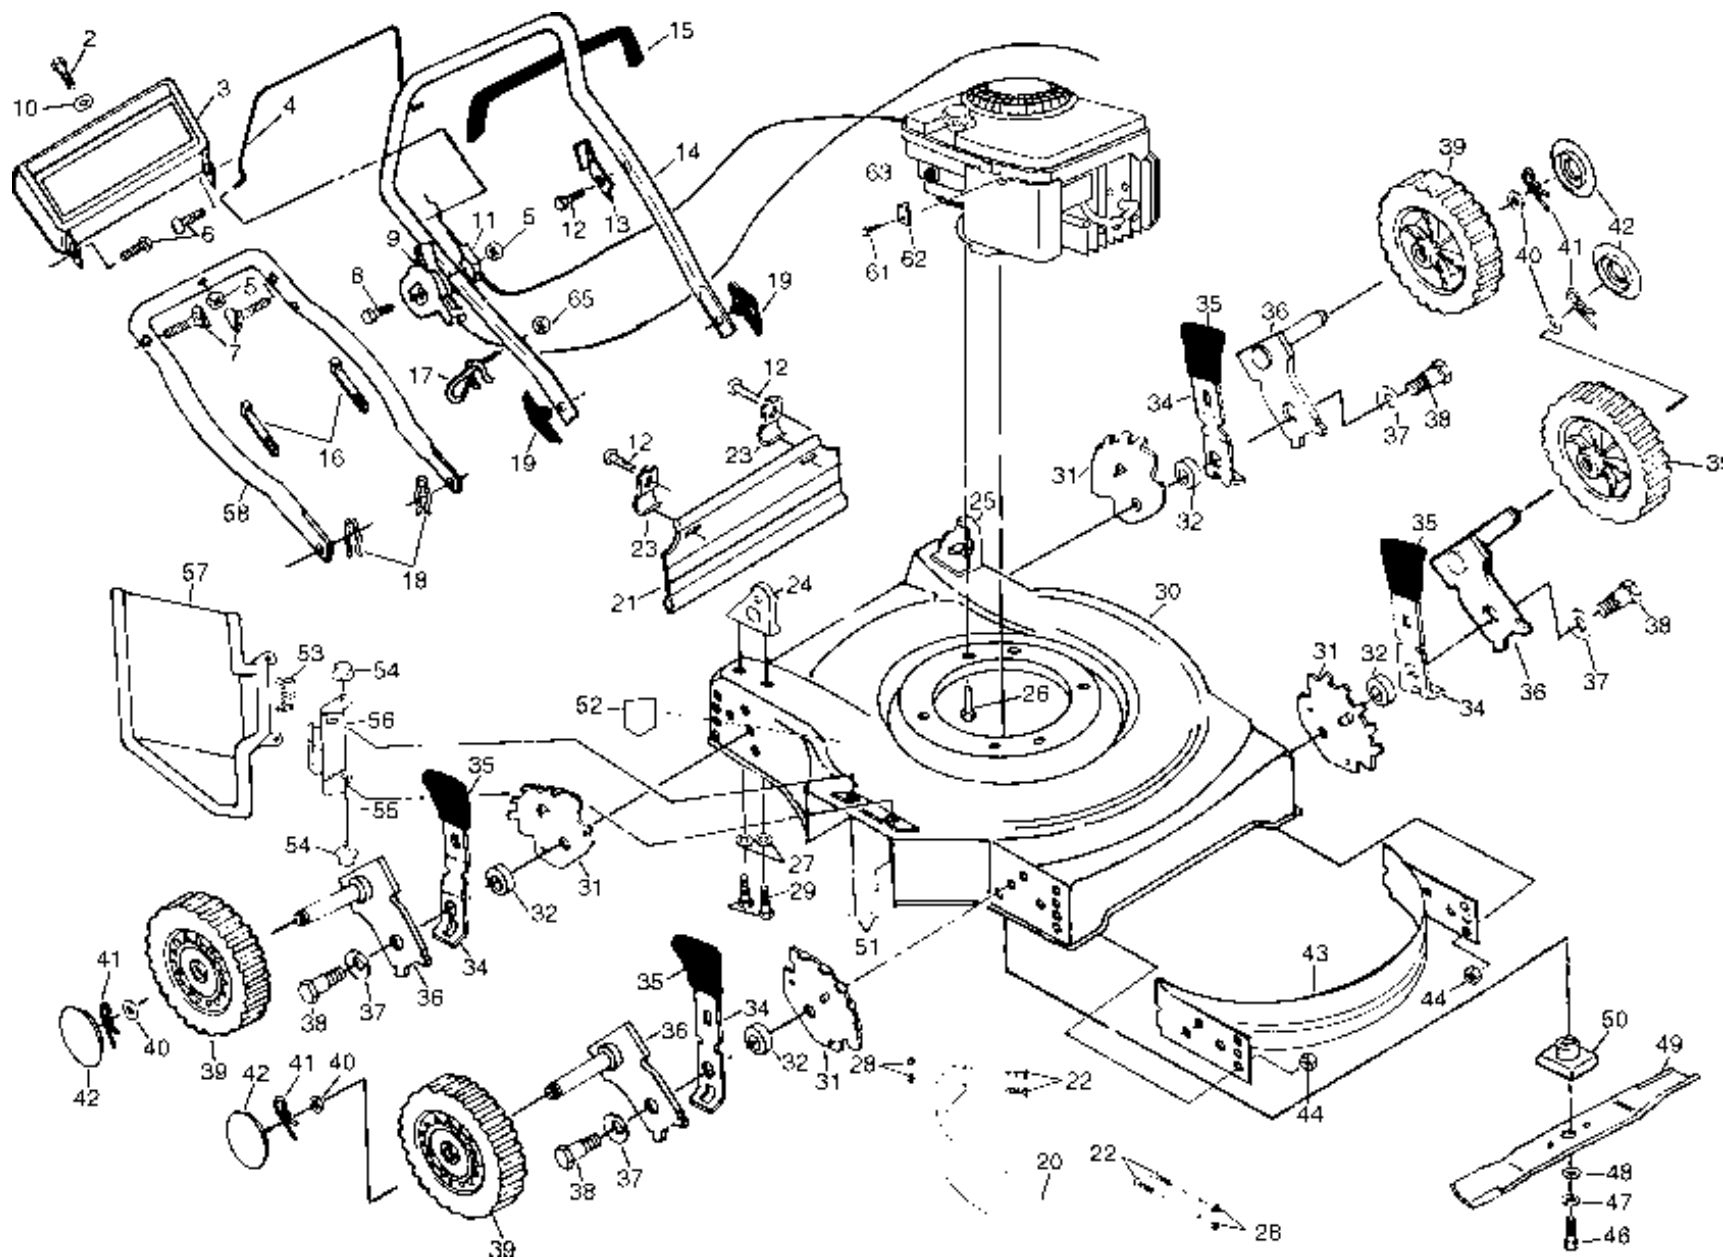

51 954065601A

51 D 954065701A

56 DH 954065901A

Repair Parts Manual

Walk Mower

REPAIR PARTS

20" ROTARY LAWN MOWER - - MODEL NO. 51 (954065601A)

REPAIR PARTS

*These parts must be purchased through an authorized Briggs and Stratton dealer.

REPAIR PARTS

20" ROTARY LAWN MOWER - - MODEL NO. 51d (954065701A)

16

REPAIR PARTS

20" ROTARY LAWN MOWER - - MODEL NO. 51d (954065701A)