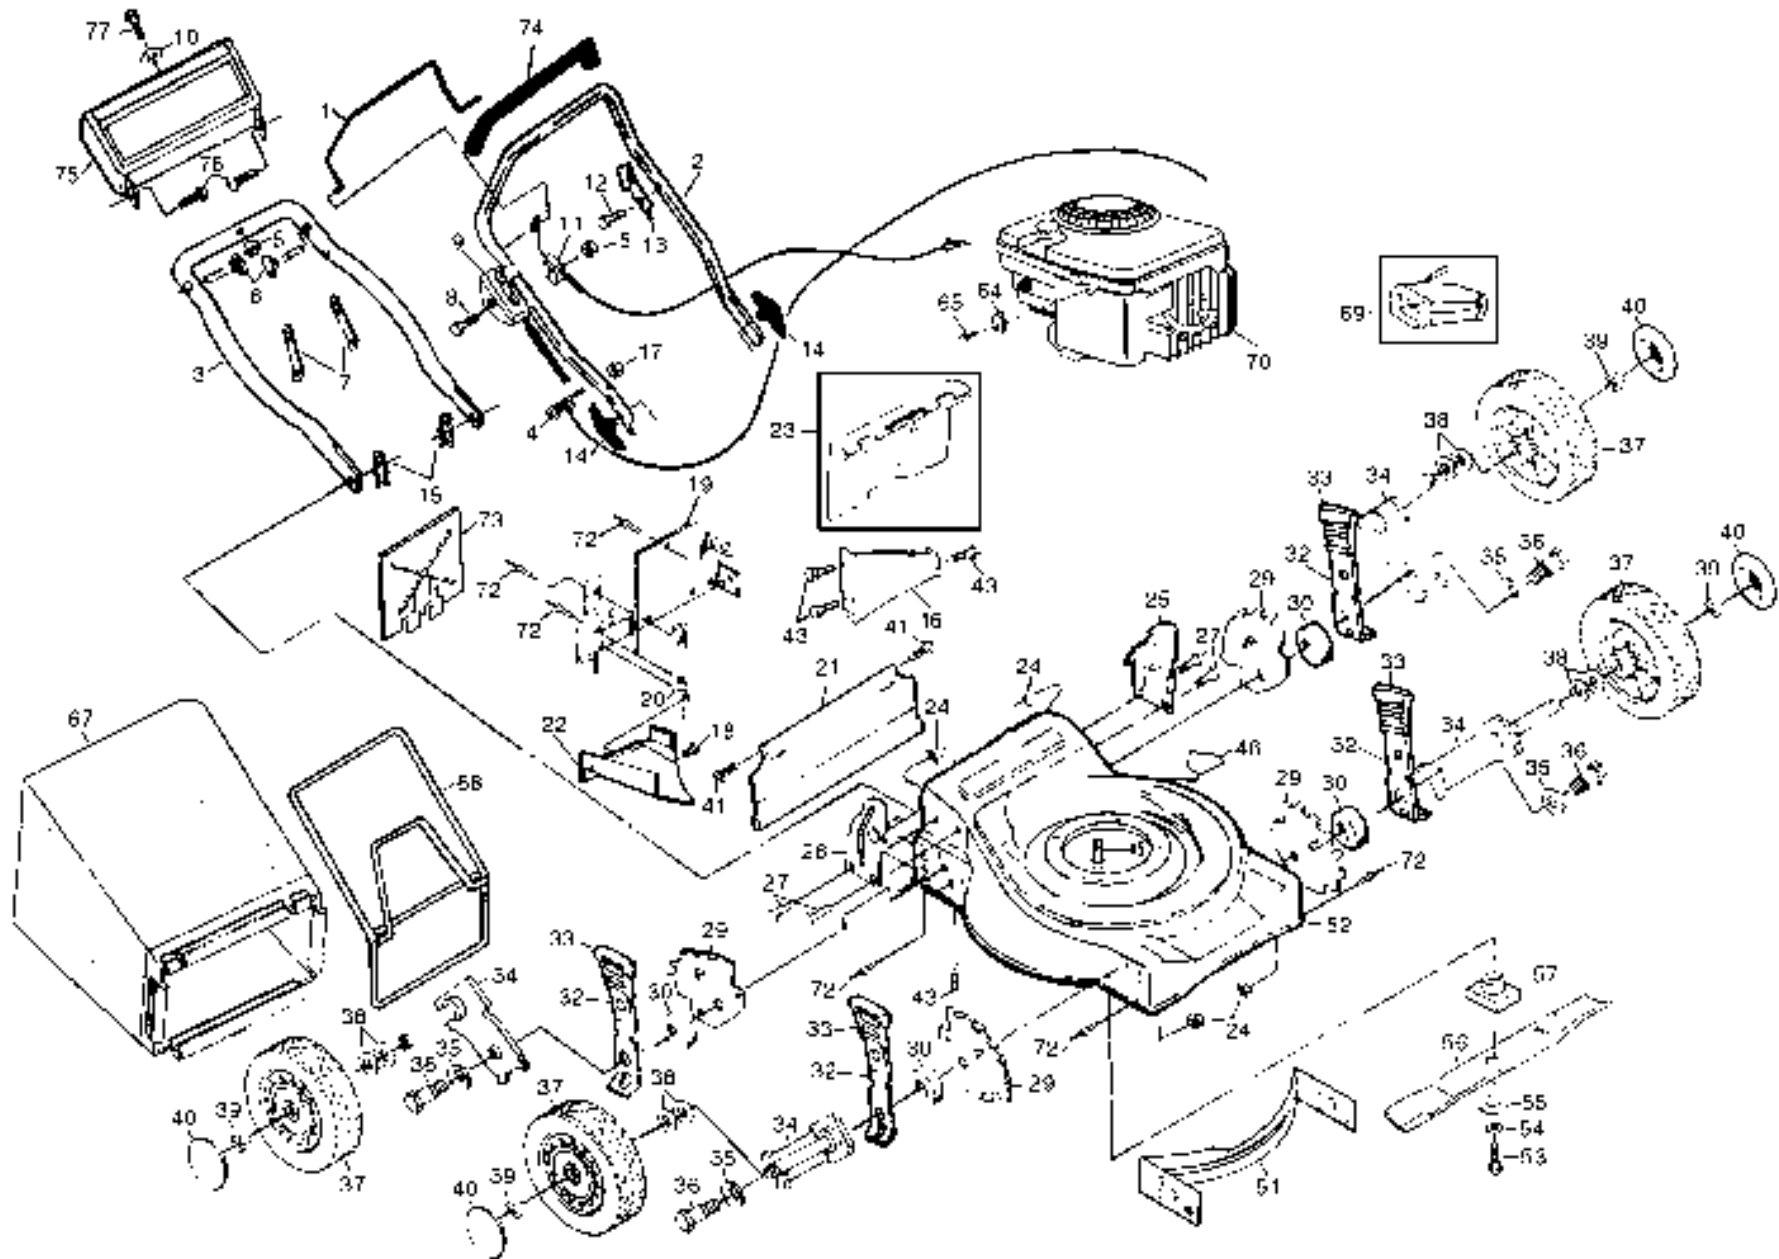

51 954065601A

51 D 954065701A

56 DH 954065901A

Repair Parts Manual

Walk Mower

REPAIR PARTS

20" ROTARY LAWN MOWER - - MODEL NO. 51 (954065601A)

REPAIR PARTS

*These parts must be purchased through an authorized Briggs and Stratton dealer.

REPAIR PARTS

20" ROTARY LAWN MOWER - - MODEL NO. 51d (954065701A)

16

REPAIR PARTS

20" ROTARY LAWN MOWER - - MODEL NO. 51d (954065701A)