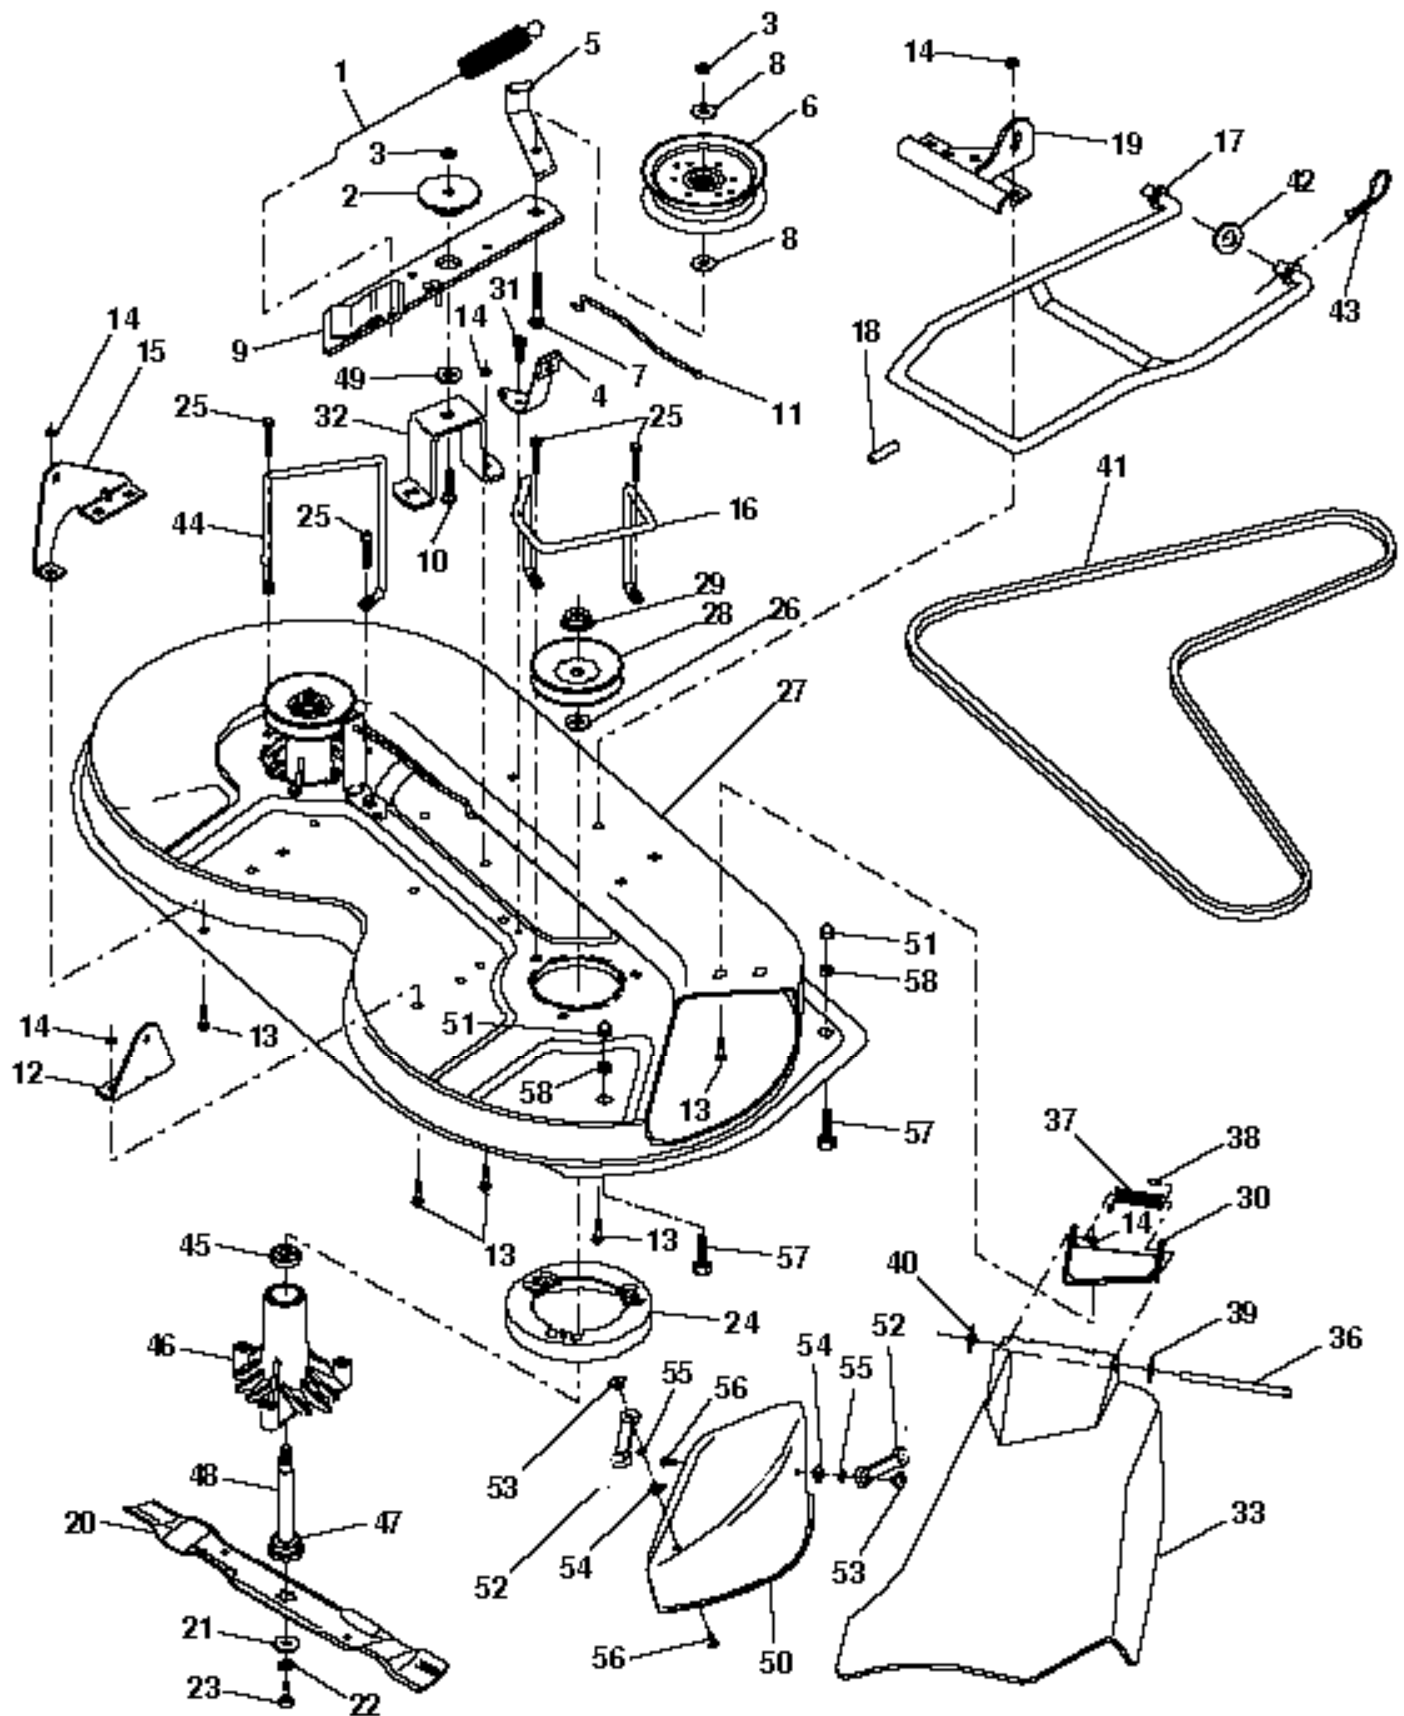

REPAIR PARTS

11 HP 36" TRACTOR - MODEL NO. LR111 (954001212A)

MOWER DECK

REPAIR PARTS

11 HP 36" TRACTOR - MODEL NO. LR111 (954001212A)

MOWER DECK

KEY NO.	PART NO.	DESCRIPTION	KEY NO.	PART NO.	DESCRIPTION
1	532140064	Spring, Mower Clutch	31	817490508	Screw, Hex Wsh. Thdrol. 5/16-18 x 1/2
2	532122052	Spacer, Retainer	32	532122051	Arm, Support Idler Mower
3	873680600	Nut, Crownlock 3/8-16	33	532131560	Deflector
4	532130840	Brake Asm.	36	532121980	Rod, Hinge
5	532131251	Guide, Belt Idler	37	532123713	Spring, Torsion Deflector
6	532121316	Pulley, Flat Idler	38	532105304	Cap, Sleeve
7	872110616	Bolt, Carr. 3/8-16 x 1-3/4 Gr. 5	39	819111016	Washer 11/32 x 5/8 x 16 Ga.
8	819131410	Washer 13/21 x 7/8 x 10 Ga.	40	532110452	Pushnut
9	532127744	Arm Asm., Idler Mower	41	532131264	V-Belt
10	872140610	Bolt, Carriage 3/8-16 x 1-1/4	42	819171616	Washer 11/32 x 5/8 16 Ga.
11	532130841	Rod, Brake	43	532124660	Retainer, Spring
12	532127356	Bracket, Lift R. H. Rear	44	532140608	Keeper, L. H.
13	872140506	Bolt, Carriage 5/16-18 x 3/4	45	532110485	Bearing
14	873680500	Nut, Crownlock 5/16-18	46	532128774	Housing Mandrel Vented
15	532127357	Bracket, Lift L. H. Rear	47	532129895	Bearing
16	532140093	Keeper, R. H.	48	532137645	Shaft, Mandrel (Includes Key # 47)
17	532128508	Link, Asm. Mower Stabilizer	49	532133943	Washer, Hardened
18	532128511	Pin, Drive	50	532140102	Mulcher Plate
19	532127380	Bracket, Asm. Front	51	532133841	Acorn Nut 5/16-18
20	532140101	Blade Mulching	52	532130758	Latch Hook
21	532140296	Washer, Hard	53	532125004	Nut, Weld
22	810030600	Washer, Lock 3/8	54	819061216	Washer #10
23	532850857	Bolt 3/8-24 x 1-1/4 Gr. 8	55	810071000	Washer, Lock #10
24	532140329	Stripper	56	871161010	Screw
25	532138776	Screw Thdrol Hex Hd	57	874930516	Bolt, Hex 5/16-18 x 1
26	532129963	Washer .150 Thk.	58	532063124	Locknut 5/16-18
27	532129983	Deck Assembly	--	532130794	Mandrel Asm. (Includes Key No.'s 22-23, 26, 29 and 45-48)
28	532129207	Pulley, Mandrel	--	532140979	Deck, Mower Complete (Std. Deck - Order mulcher plate componenets separately)
29	532137266	Nut, Flangelock 9/16			
30	532136631	Bracket, Asm. Deflector			

HARDWARE SHOWN LARGER FOR EASIER IDENTIFICATION