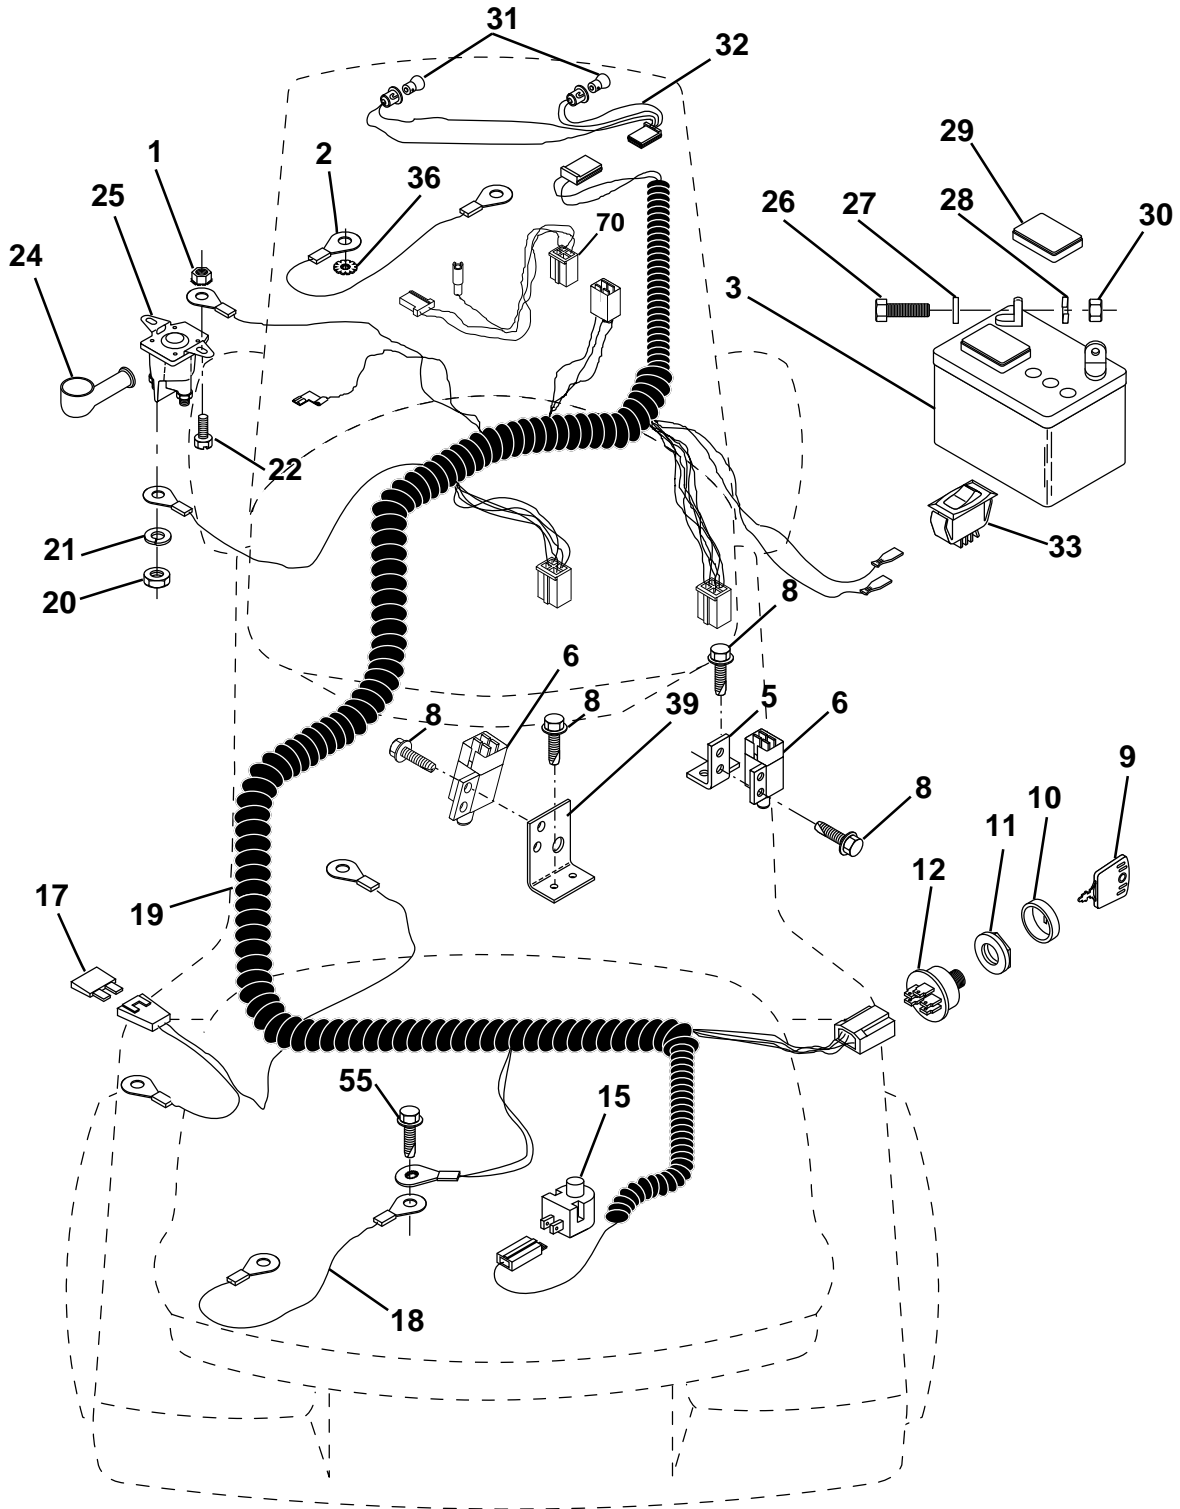

REPAIR PARTS

11 HP 36" TRACTOR - MODEL NO. LR111 (954001212A)

ELECTRICAL

REPAIR PARTS

11 HP 36" TRACTOR - MODEL NO. LR111 (954001212A)

ELECTRICAL

KEY NO.	PART NO.	DESCRIPTION
1	873640400	Nut, Hex Keps 1/4-20
2	532108423	Assembly, Cable
3	532133909	Battery
5	532108236	Bracket, Switch
6	532109553	Switch, Interlock (4-terminal)
8	817021008	Screw, Hex Hd. Tap #10-24 x 1/2
9	532140402	Key, Steel Delta
10	532141226	Cover, Key Ignition
11	532140400	Nut, Ignition
12	532144921	Switch, Ignition
15	532121305	Switch, Plunger
17	532108824	Fuse
18	532128353	Assembly, Cable
19	532143132	Harness, Ignition
20	873350400	Nut, Hex Jam 1/4-20
21	810090400	Washer, Lock 1/4
22	871110408	Bolt, Fin. Hex 1/4-20 UNC x 1/2
24	532131563	Cover, Terminal
25	532138406	Solenoid
26	874760412	Bolt, Hex Hd. 1/4-20 UNC x 3/4
27	819091016	Washer 9/32 x 5/8 x 16
28	810040400	Washer, Lock 1/4
29	532121264	Cap, Battery
30	873220400	Nut, Fin. Hex 1/4-20 UNC
31	532004152	Bulb, Light
32	532142881	Harness, Headlight
33	532110712	Switch, Light
36	811150400	Washer Lock Inter. Tooth 1/4
39	532141735	Bracket, Switch Clutch
55	817490508	Screw Thdrol 5/16-18 x 1/2
70	532140413	Harness Engine

NOTE: All component dimensions given in U.S. inches.
1 inch = 25.4 mm

HARDWARE SHOWN LARGER FOR EASIER IDENTIFICATION