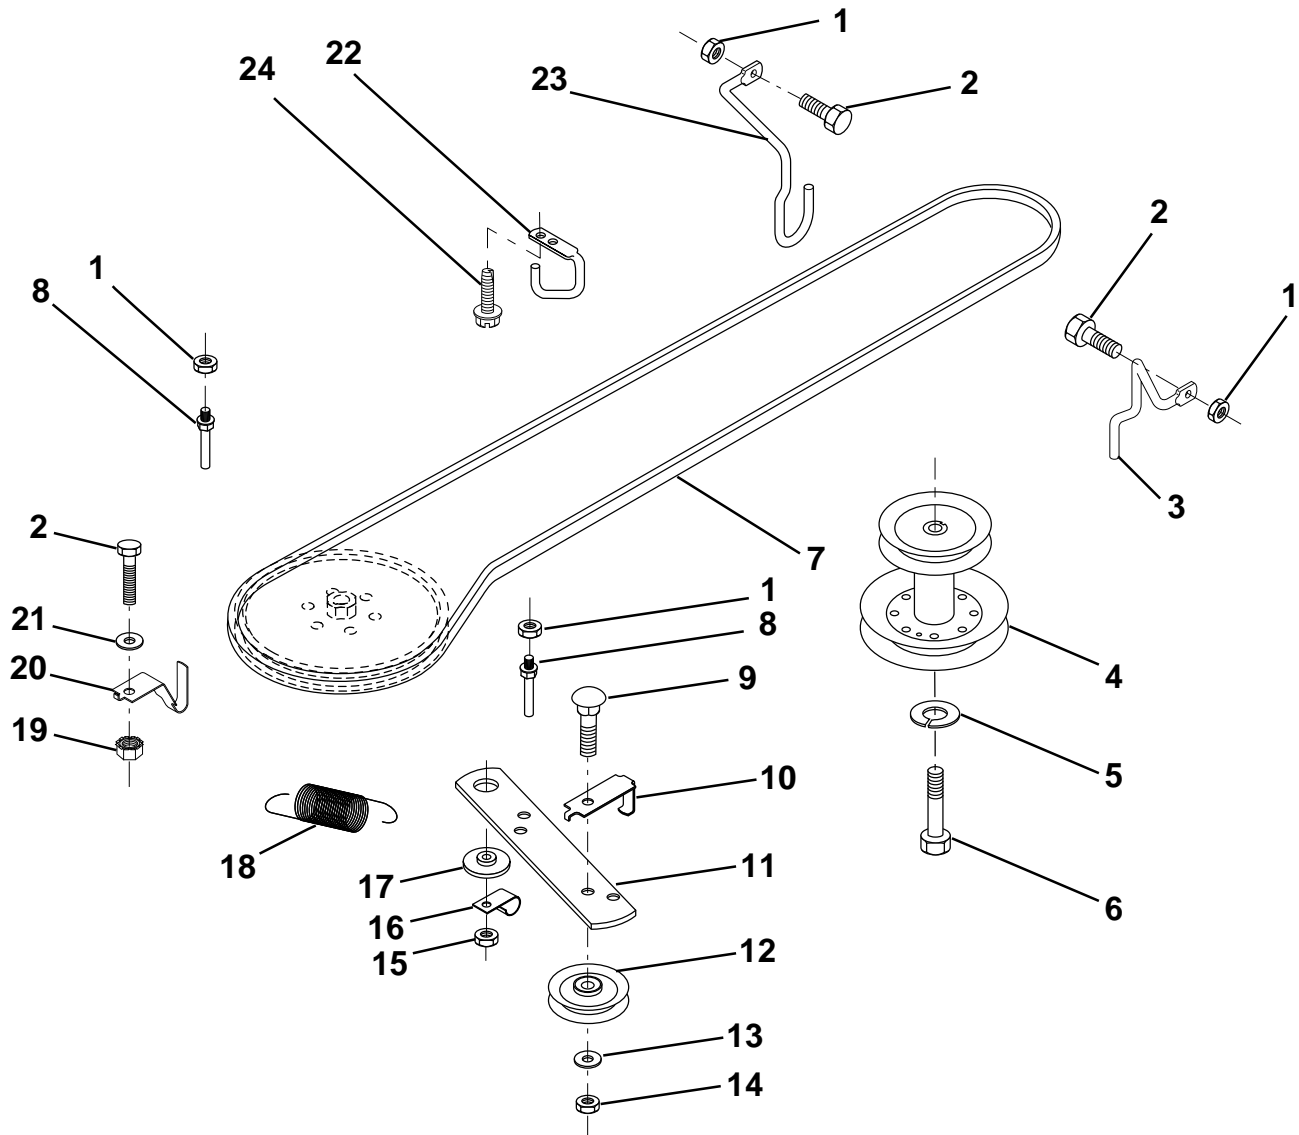

REPAIR PARTS

11 HP 36" TRACTOR - MODEL NO. LR111 (954001212A)

GROUND DRIVE

KEY NO.	PART NO.	DESCRIPTION	KEY NO.	PART NO.	DESCRIPTION
1	873680500	Nut, Crownlock 5/16-18	13	819131316	Washer 13/32 x 13/16 x 16 Ga.
2	874760512	Bolt, Hex Hd 5/16-18 UNC x 3/4	14	873930600	Nut, Centerlock 3/8-16 UNC
3	532141342	Keeper, Mower Drive, R. H.	15	873680600	Nut, Crownlock 3/8-16 UNC
4	532138029	Pulley, Engine	16	532126471	Clip, Insulated
5	810040700	Washer, Lock 7/16	17	532122052	Spacer, Retainer
6	871170744	Bolt Hex 7/16-20 Gr. 5	18	532131459	Spring Extension
7	532124525	Traction, V-Belt Drive	19	873510500	Nut, Keps 5/16-18 UNC
8	532123405	Keeper, T/A Ground Drive Belt	20	532139919	Keeper, T/A Ground Drive Belt
9	872140612	Bolt, Carr. 3/8-16 UNC x 1-1/2	21	819111016	Washer 11/32 x 5/8 x 16 Ga.
10	532123396	Keeper, Belt Ground Drive Idler	22	532123404	Keeper, Frame Ground Drive Belt
11	532140911	Arm, Ground Drive Clutch	23	532140916	Keeper, Mower Drive, L. H.
12	532123674	Idler, Flat	24	817720408	Screw, Thd. Cut 1/4-20 x 1/2

HARDWARE SHOWN LARGER FOR EASIER IDENTIFICATION