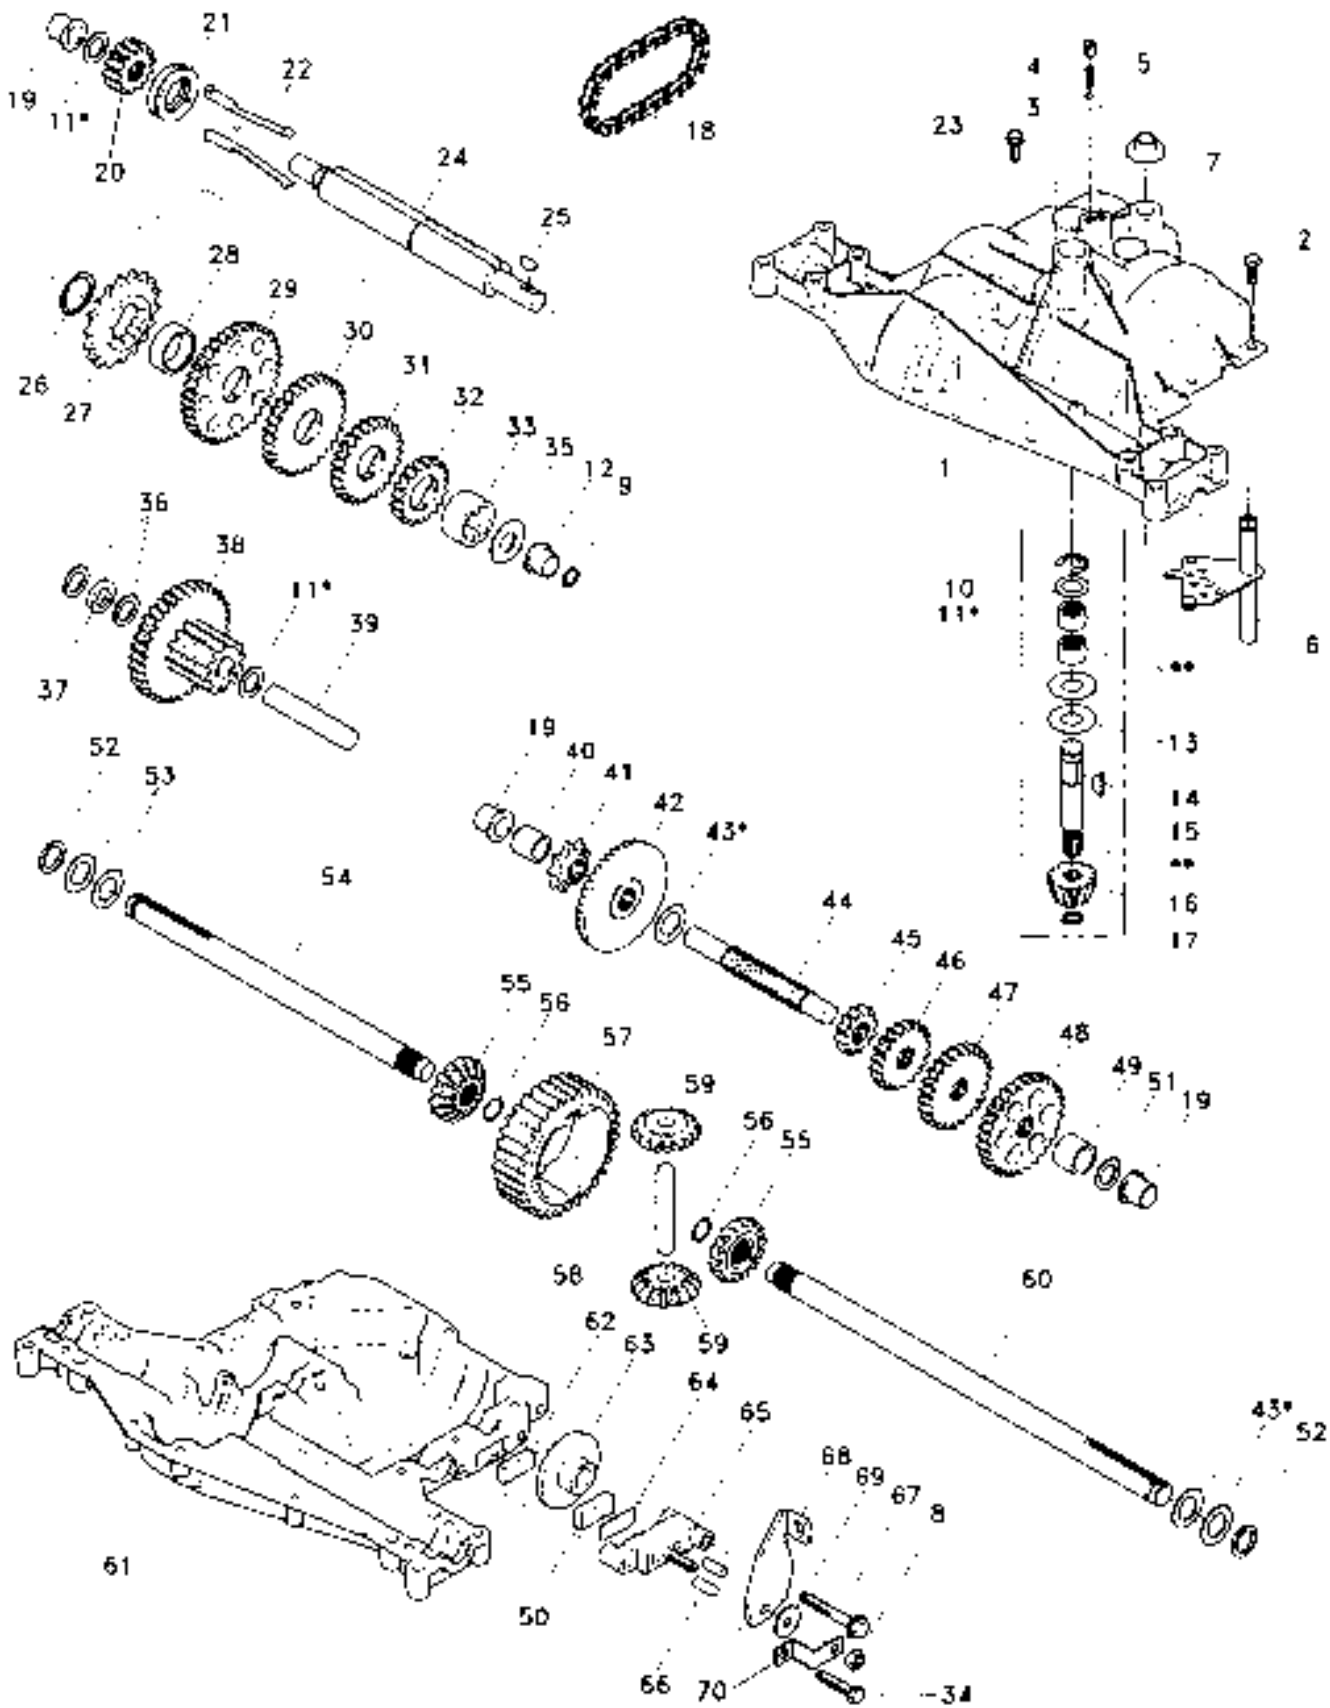

REPAIR PARTS

11 HP 36" TRACTOR - MODEL NO. LR111 (954001212A)

DANA TRANSAXLE MODEL NUMBER 4360-77

REPAIR PARTS

11 HP 36" TRACTOR - MODEL NO. LR111 (954001212A)

DANA TRANSAXLE MODEL NUMBER 4360-77

KEY PART NO. NO.	DESCRIPTION	KEY PART NO. NO.	DESCRIPTION
1	532142671	39	532124639
2	532002274	40	532120472
3	532134400	41	532105928
4	532105904	42	532110084
5	532105905	43	532134394
6	532138235	44	532120473
7	532134399	45	532142678
8	873810500	46	532120407
9	532143045	47	532106589
10	532142672	48	532105937
11	532134793	49	532120523
12	532143051	50	532120951
13	532120415	51	532002226
14	532142674	52	532134401
15	532138234	53	532002264
16	532110078	54	532120474
17	532105909	55	532110081
18	532105910	56	532105941
19	532105911	57	532110071
20	532142675	58	532120952
21	532138246	59	532110082
22	532138236	60	532123908
23	532134791	61	532142680
24	532142676	62	532120961
25	532002244	63	532007294
26	532105916	64	532108989
27	532120470	65	532120953
28	532110070	66	532120954
29	532142677	67	532134799
30	532120405	68	532138244
31	532108980	69	532108996
32	532134796	70	532120956
33	532138239	71	532120416
34	532106596		
35	532105925		
36	532002232		
37	532108978		
38	532110079		

KEY PART NO. NO.	DESCRIPTION
1	532142671
2	532002274
3	532134400
4	532105904
5	532105905
6	532138235
7	532134399
8	873810500
9	532143045
10	532142672
11	532134793
12	532143051
13	532120415
14	532142674
15	532138234
16	532110078
17	532105909
18	532105910
19	532105911
20	532142675
21	532138246
22	532138236
23	532134791
24	532142676
25	532002244
26	532105916
27	532120470
28	532110070
29	532142677
30	532120405
31	532108980
32	532134796
33	532138239
34	532106596
35	532105925
36	532002232
37	532108978
38	532110079
39	532124639
40	532120472
41	532105928
42	532110084
43	532134394
44	532120473
45	532142678
46	532120407
47	532106589
48	532105937
49	532120523
50	532120951
51	532002226
52	532134401
53	532002264
54	532120474
55	532110081
56	532105941
57	532110071
58	532120952
59	532110082
60	532123908
61	532142680
62	532120961
63	532007294
64	532108989
65	532120953
66	532120954
67	532134799
68	532138244
69	532108996
70	532120956
71	532120416

* Use in combinations to maintain proper clearances

** Order Key No. 15

NOTE: All component dimensions given in U.S. inches
1 inch = 25.4 mm