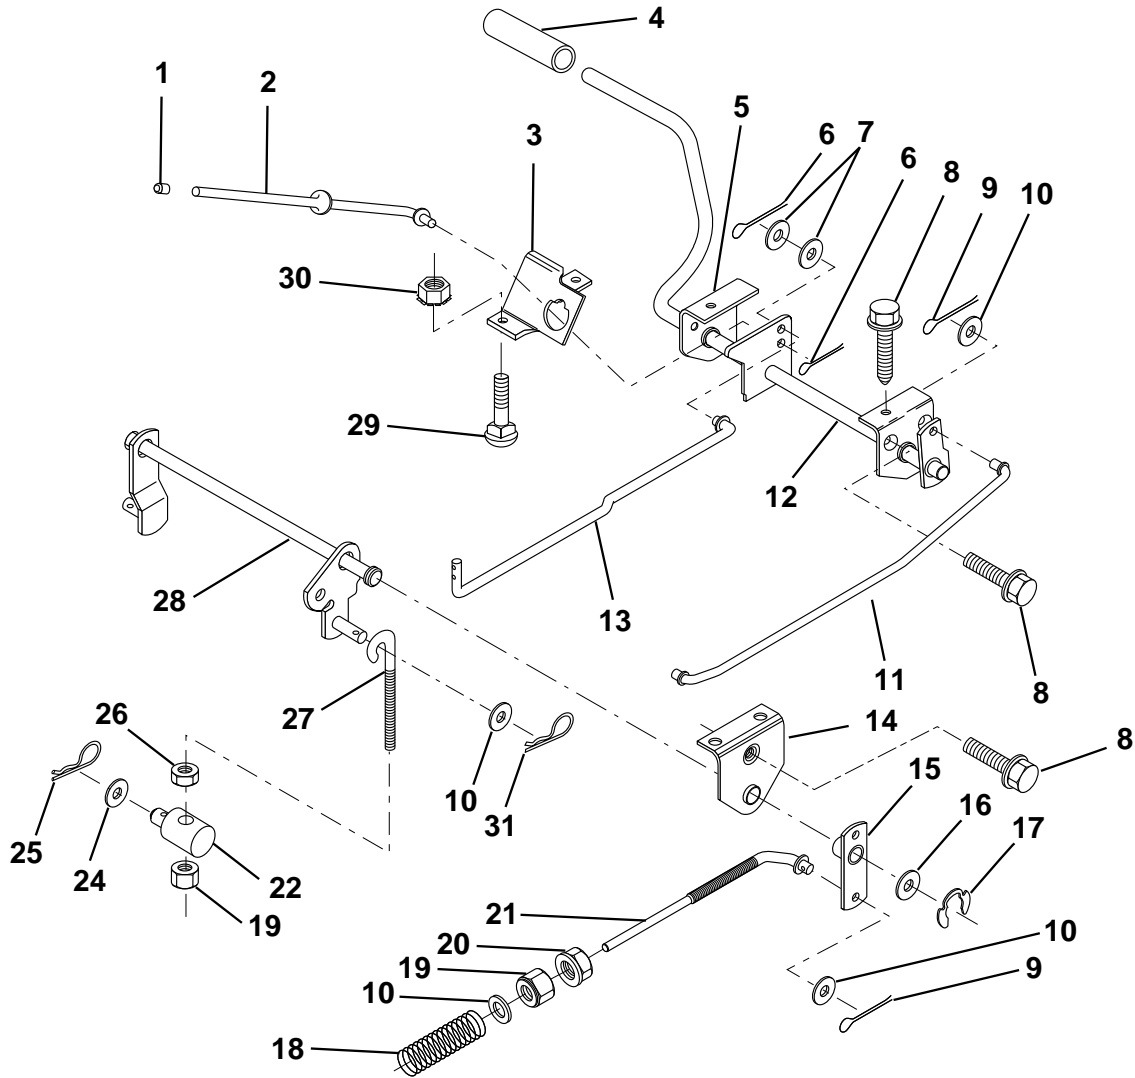

REPAIR PARTS

11 HP 36" TRACTOR - MODEL NO. LR111 (954001212A)

BRAKE / REAR MOWER LIFT ASSEMBLY

KEY NO.	PART NO.	DESCRIPTION	KEY NO.	PART NO.	DESCRIPTION
1	532071673	Cap, Plunger	15	532133332	Assembly, Brake, Pivot, Arm
2	532123436	Rod, Parking Brake	16	819251816	Washer 25/32 x 1-1/8 x 16 Ga.
3	532123437	Bracket, Parking Brake	17	812000034	Ring, Klip
4	532008156	Cover, Pedal	18	532106888	Spring, Brake Rod
5	532122504	Bracket, Clutch/Brake Pedal, L.H.	19	873680600	Nut, Crownlock 3/8-16 UNC
6	876020312	Pin, Cotter 3/32 x 3/4	20	873350600	Nut, Hex, Jam 3/8-16 UNC
7	819131016	Washer 13/32 x 5/8 x 16 Ga.	21	532131460	Rod, Rear Brake
8	817490508	Screw, Hex, Thd. Roll. 5/16-18 x 1/2	22	532144585	Trunnion, Lift
9	876020412	Pin, Cotter 1/8 x 3/4	24	819132012	Washer 13/32 x 1-1/4 x 12 Ga.
10	819131316	Washer 13/32 x 13/16 x 16 Ga.	25	532124961	Spring, Retainer
11	532123543	Rod, Brake Front	26	873930600	Nut, Centerlock 3/8-16 UNC
12	532139933	Assembly, Clutch/Brake Pedal	27	532127369	Link, Threaded
13	532123394	Rod, Clutch	28	532140776	Assembly, Rear Mower Lift
14	532121978	Bracket, Lift, Shaft	29	872110506	Bolt, Carriage 5/16-18 UNC x 3/4
			30	873510500	Nut, Keps 5/16-16 UNC
			31	532124660	Retainer, Spring

HARDWARE SHOWN LARGER FOR EASIER IDENTIFICATION