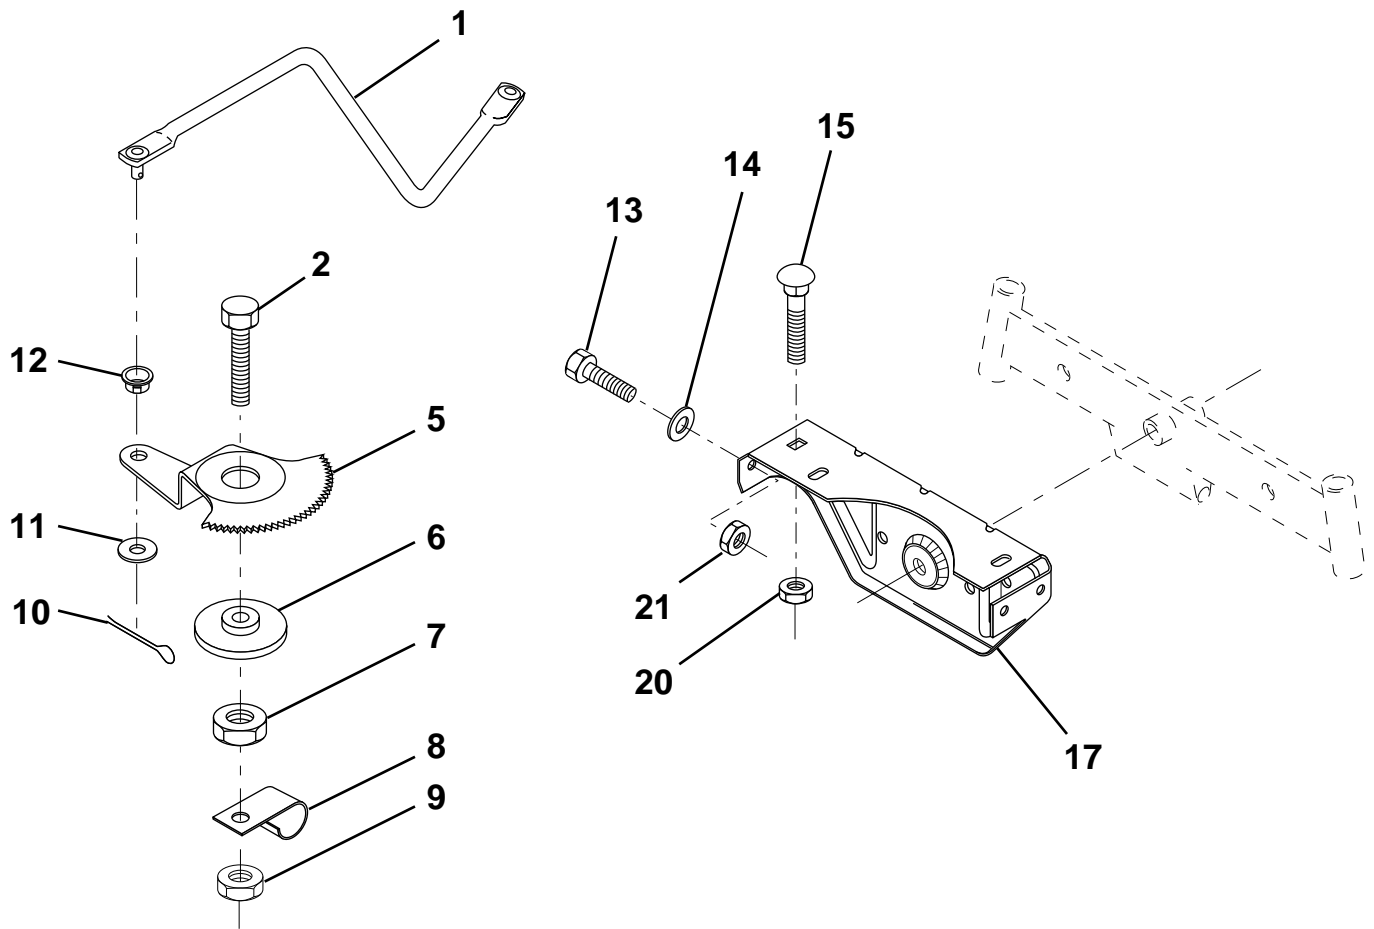

HARDWARE SHOWN LARGER FOR EASIER IDENTIFICATION

REPAIR PARTS

11 HP 36" TRACTOR - MODEL NO. LR111 (954001212A)

STEERING WHEEL

KEY NO.	PART NO.	DESCRIPTION
1	532124416	Insert, Wheel, Steering
2	532124701	Nut, Lock 3/8-24 UNF
3	819133808	Washer 12/32 x 2-3/8 x 8 Ga.
4	532124415	Wheel, Steering
5	532127396	Sleeve, Steering
6	817431008	Screw, Hex #10-16 x 1/2 TY-B
7	532102803	Bushing, Steering

KEY NO.	PART NO.	DESCRIPTION
8	532123651	Shaft, Steering
9	532124210	Clip, Steering
10	532123438	Bushing, Lower, Steering
11	812000045	Ring, Retaining
12	819211616	Washer 21/32 x 1 x 16 Ga.
13	532104820	Adaptor, Wheel, Steering

HARDWARE SHOWN LARGER FOR EASIER IDENTIFICATION

REPAIR PARTS

11 HP 36" TRACTOR - MODEL NO. LR111 (954001212A)

SECTOR GEAR / AXLE SUPPORT

KEY NO.	PART NO.	DESCRIPTION	KEY NO.	PART NO.	DESCRIPTION
1	532132566	Link, Drag	11	819131316	Washer, 13/32 x 13/16 x 16 Ga.
2	874780828	Bolt, Fin Hex 1/2-13 x 1-3/4	12	532126847	Bushing
5	532121926	Gear, Sector	13	874760512	Bolt, Hex Hd. 5/16-18 UNC x 3/4
6	532121927	Bushing	14	819111416	Washer 11/32 x 7/8 x 16 Ga.
7	873030800	Nut, Heavy Hex Top Lock 1/2-13 UNC	15	872110606	Bolt, Carriage 3/8-16 UNC x 3/4
8	532126472	Clip, Insulated	17	532137096	Support, Front Axle
9	873680800	Nut, Crownlock 3/8-16	20	873680600	Nut, Crownlock 3/8-16 UNC
10	876020412	Pin, Cotter 1/8 x 3/4	21	873680500	Nut, Crownlock 5/16-18