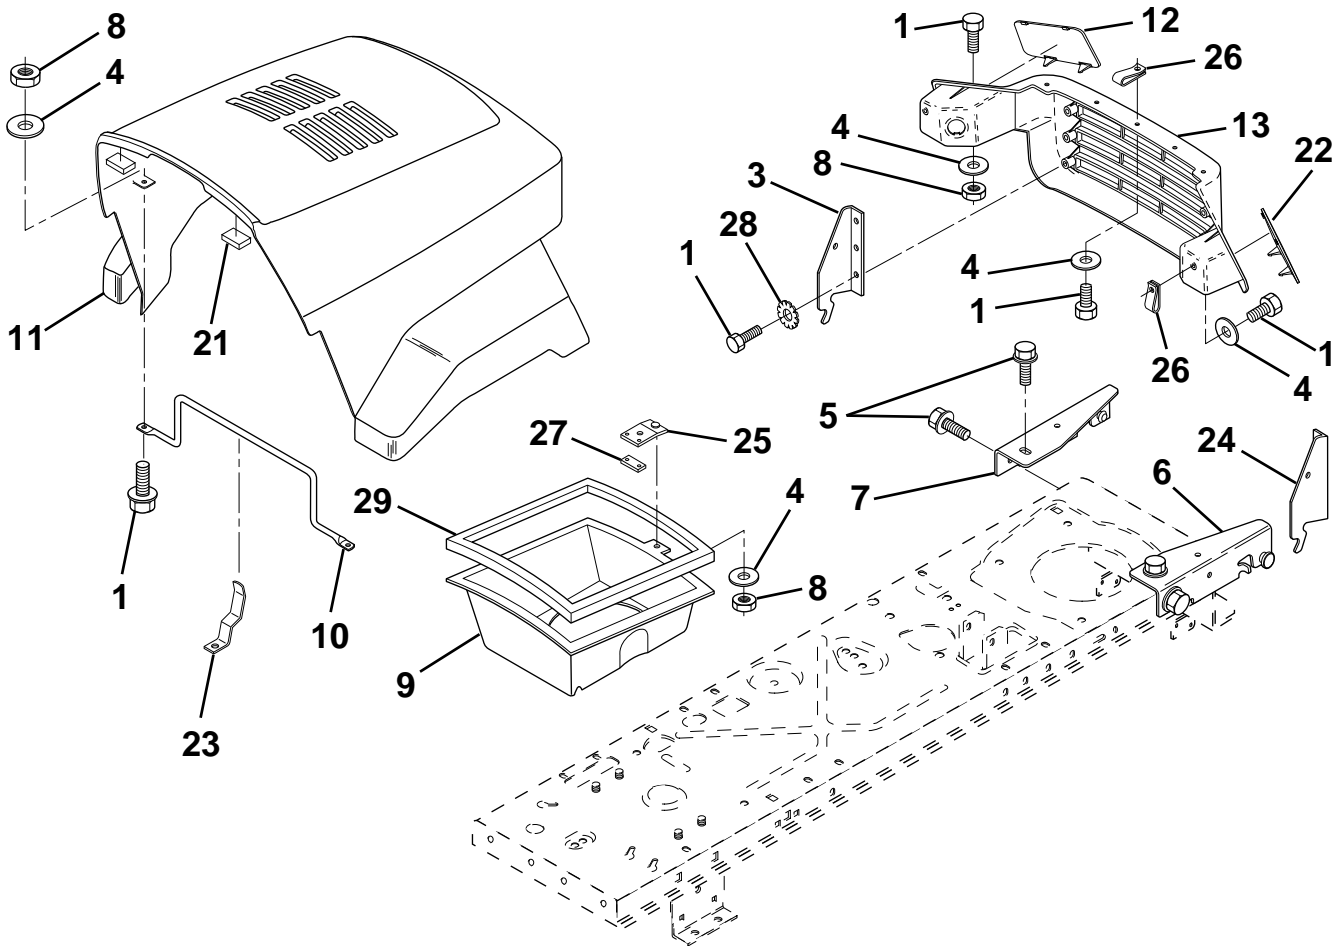

REPAIR PARTS

11 HP 36" TRACTOR - MODEL NO. LR111 (954001212A)

HOOD

KEY NO.	PART NO.	DESCRIPTION	KEY NO.	PART NO.	DESCRIPTION
1	874780410	Bolt Fin Hex 1/4-20 x 5/8	13	532130984	Grille
3	532128445	Bracket Pivot Hood LH	21	532126938	Bumper Hood
4	819091016	Washer, Flat 1/4	22	532130985	Lens RH
5	817490512	Screw Thdrol 5/16-28 x 3/4	23	532139969	Latch Hood
6	532140051	Bracket Asm. Pivot Hood RH	24	532142873	Bracket Pivot Hood RH
7	532140050	Bracket Asm. Pivot Hood LH	25	532131037	Clip Asm. Duct Air
8	873680400	Nut Fin Hex 1/4-20	26	532052921	Clip Tinnerman
9	532123840	Duct Air Hood	27	532131028	Clip Tinnerman
10	532130850	Brace Hood	28	811050400	Washer Lock Ext. Tooth
11	532140142	Hood	29	532120537	Strip Foam
12	532130986	Lens LH			

HARDWARE SHOWN LARGER FOR EASIER IDENTIFICATION