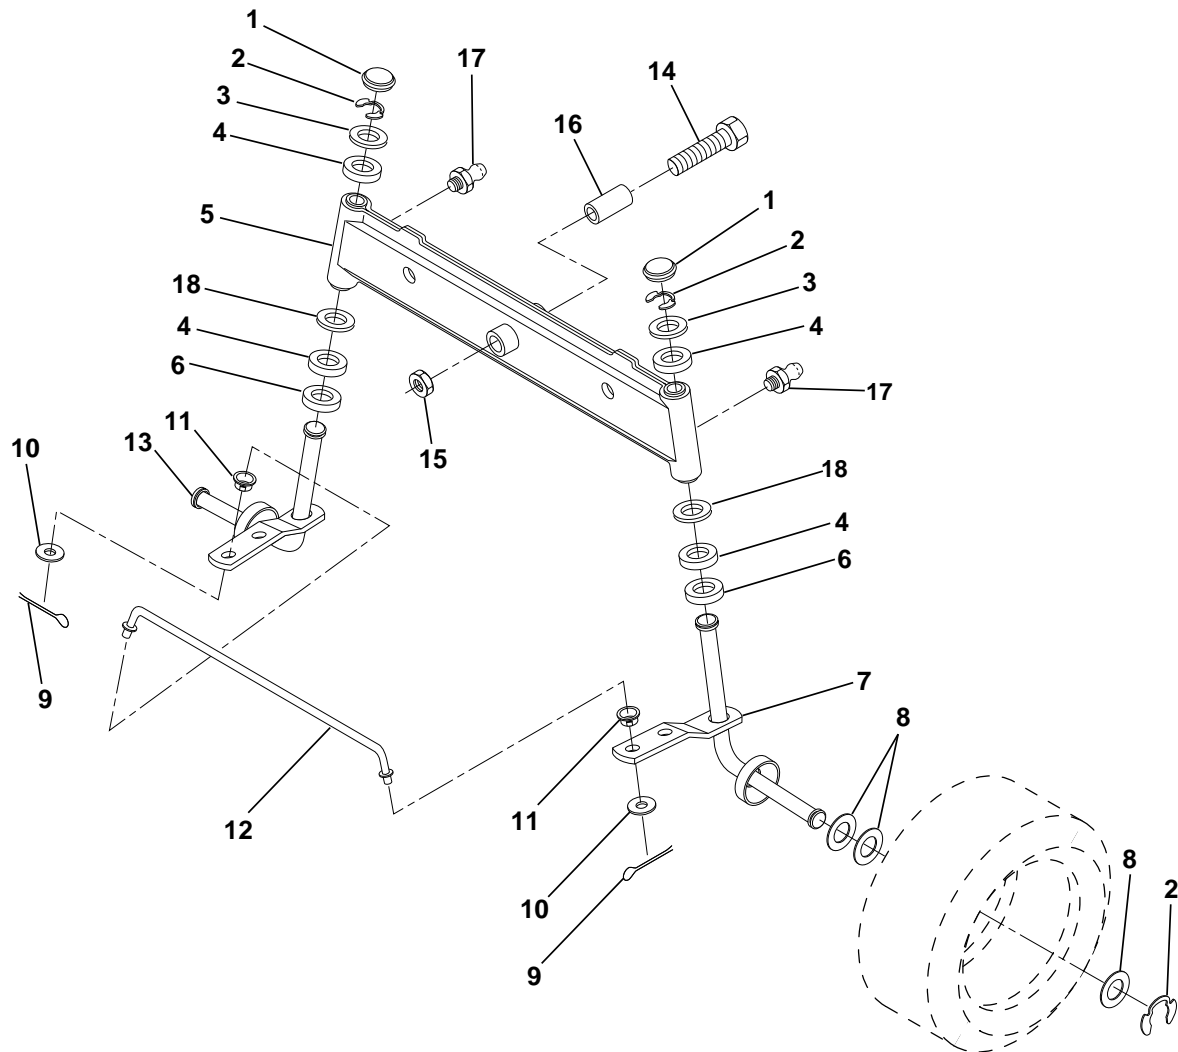

REPAIR PARTS

11 HP 36" TRACTOR - MODEL NO. LR111 (954001212A)

FRONT AXLE

KEY NO.	PART NO.	DESCRIPTION	KEY NO.	PART NO.	DESCRIPTION
1	532121232	Cap, Spindle	11	532126847	Bushing
2	812000029	Ring, Clip	12	532130465	Rod, Tie
3	532121748	Washer 25/32 x 1-5/8 x 16 Ga.	13	532137061	Spindle, L.H. Asm.
4	532124937	Nyliner	14	874011056	Bolt Hex 5/1-11 x 3-1/2
5	532142033	Axle, Front	15	873901000	Nut, Lock Flange 5/8-11
6	532124931	Bearing, Thrust	16	532110438	Spacer, Bearing Axle
7	532137062	Spindle, R.H. Asm.	17	532124836	Fitting, Grease
8	532121749	Washer 25/32 x 1-1/4 x 16 Ga.	18	819272016	Washer 27/32 x 1-1/4 x 16 Ga.
9	876020412	Pin, Cotter 1/8 x 3/4			
10	819131316	Washer 13/32 x 13/16 x 16 Ga.			

HARDWARE SHOWN LARGER FOR EASIER IDENTIFICATION