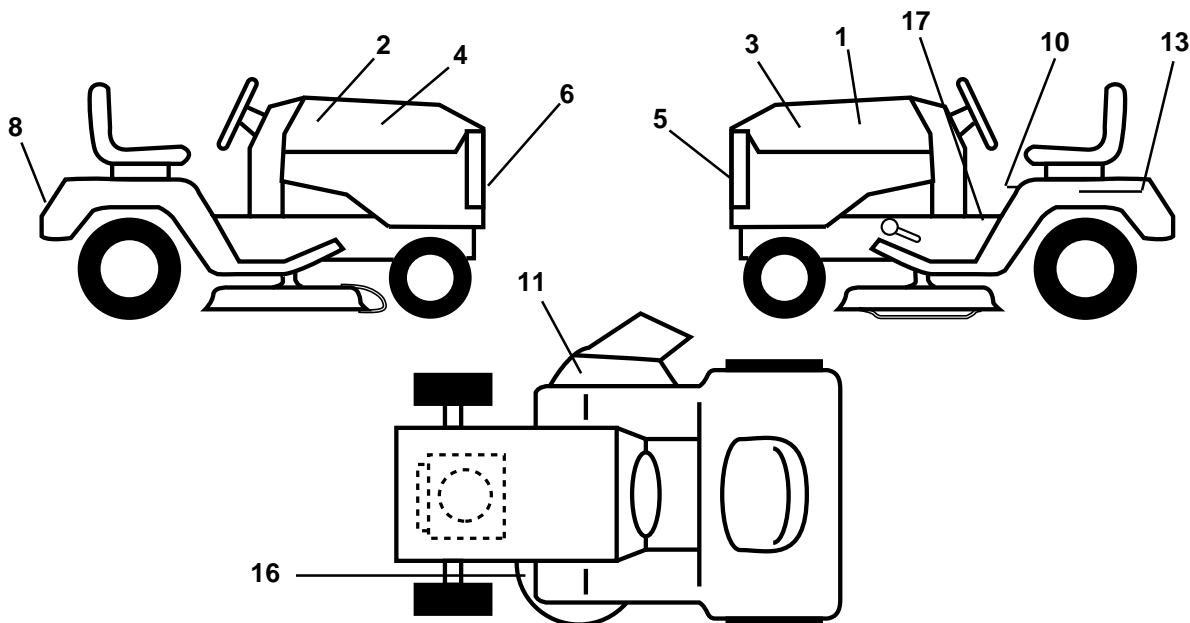

* Use in combinations to maintain proper clearances

** Order Key No. 15

NOTE: All component dimensions given in U.S. inches
1 inch = 25.4 mm

REPAIR PARTS

11 HP 36" TRACTOR - MODEL NO. LR111 (954001212A)

DECALS