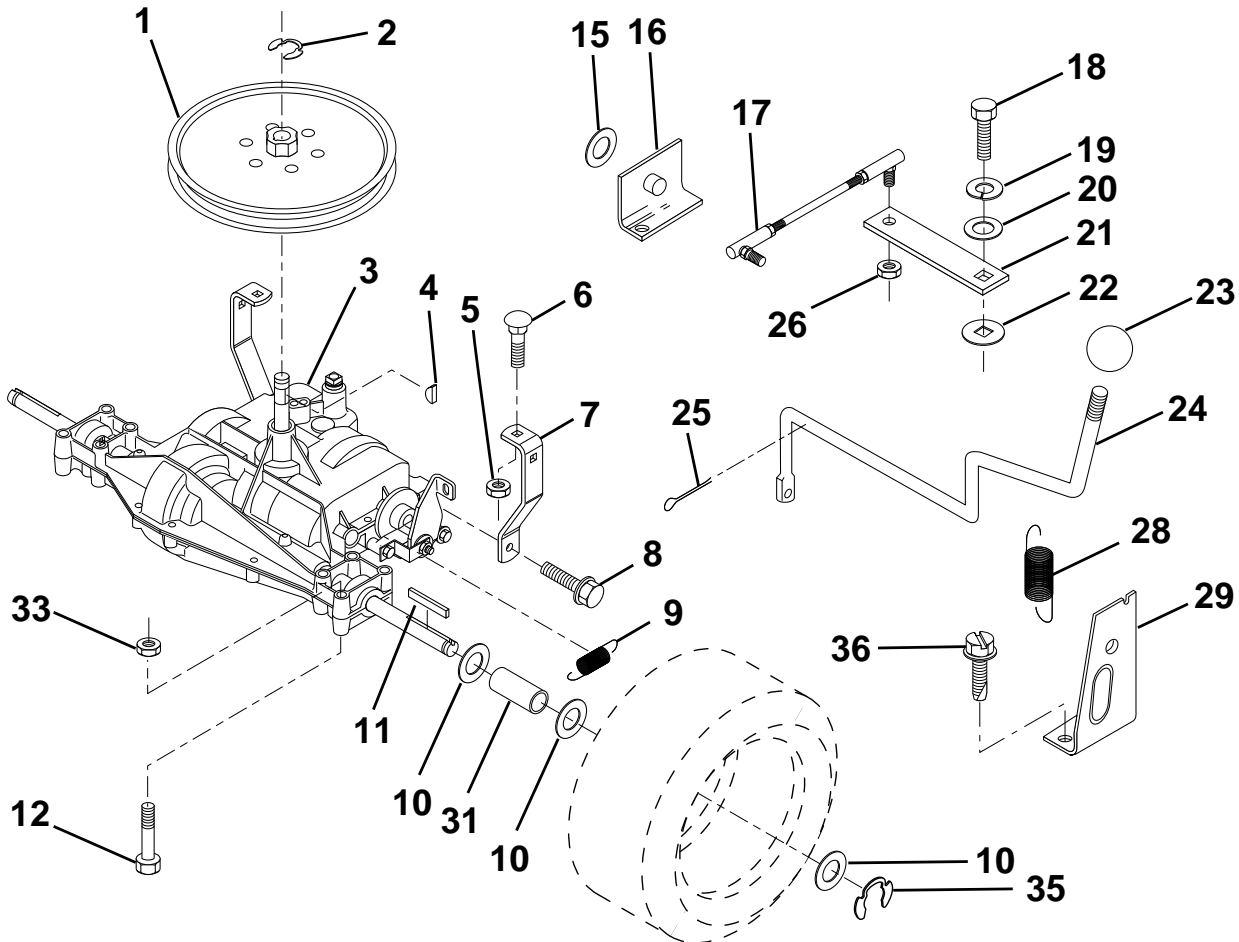

REPAIR PARTS

11 HP 36" TRACTOR - MODEL NO. LR111 (954001212A)

TRANSAXLE

KEY NO.	PART NO.	DESCRIPTION	KEY NO.	PART NO.	DESCRIPTION
1	532123385	Pulley	18	871040412	Bolt, Fin Hex 1/4-28 UNF x 3/4 Gr. 8
2	812000028	Ring, Retainer	19	810040400	Washer, Lock 1/4
3	-----	Transaxle, Dana 4 Spd. Model No. 4360-77	20	819091210	Washer 9/32 x 3/4 x 10 Ga.
4	532125096	Key, Woodruff #9	21	532123484	Arm, Shift
5	873680500	Nut, Crownlock 5/16-18	22	532105701	Washer, Shift Plate
6	872140506	Bolt, Carriage 5/16-18 UNC x 3/4	23	532106933	Knob, Rd 1/2-13
7	532123378	Strap, Torque	24	532128215	Rod Shift
8	817490512	Screw 5/16-18 x 3/4	25	876020416	Pin, Cotter 1/8 x 1
9	532110422	Spring, Brake	26	873810500	Locknut 5/16-24 UNF
10	532121749	Washer 25/32 x 1-1/4 x 16 Ga.	28	532128085	Extension, Spring
11	532123583	Key, Square	29	532128084	Support Handle Shift RH
12	874760644	Bolt, Fin Hex 3/8-16 UNC 2-3/4	31	532109502	Spacer Axle
15	819171616	Washer 17/32 x 1 x 16 Ga.	33	873680600	Nut, Crownlock 3/8-16 UNC
16	532124600	Support Handle Shift LH	35	812000001	E-Ring
17	532123632	Link, Shift	36	817720408	Screw, Thd. Cut 1/4-20 x 1/2

HARDWARE SHOWN LARGER FOR EASIER IDENTIFICATION