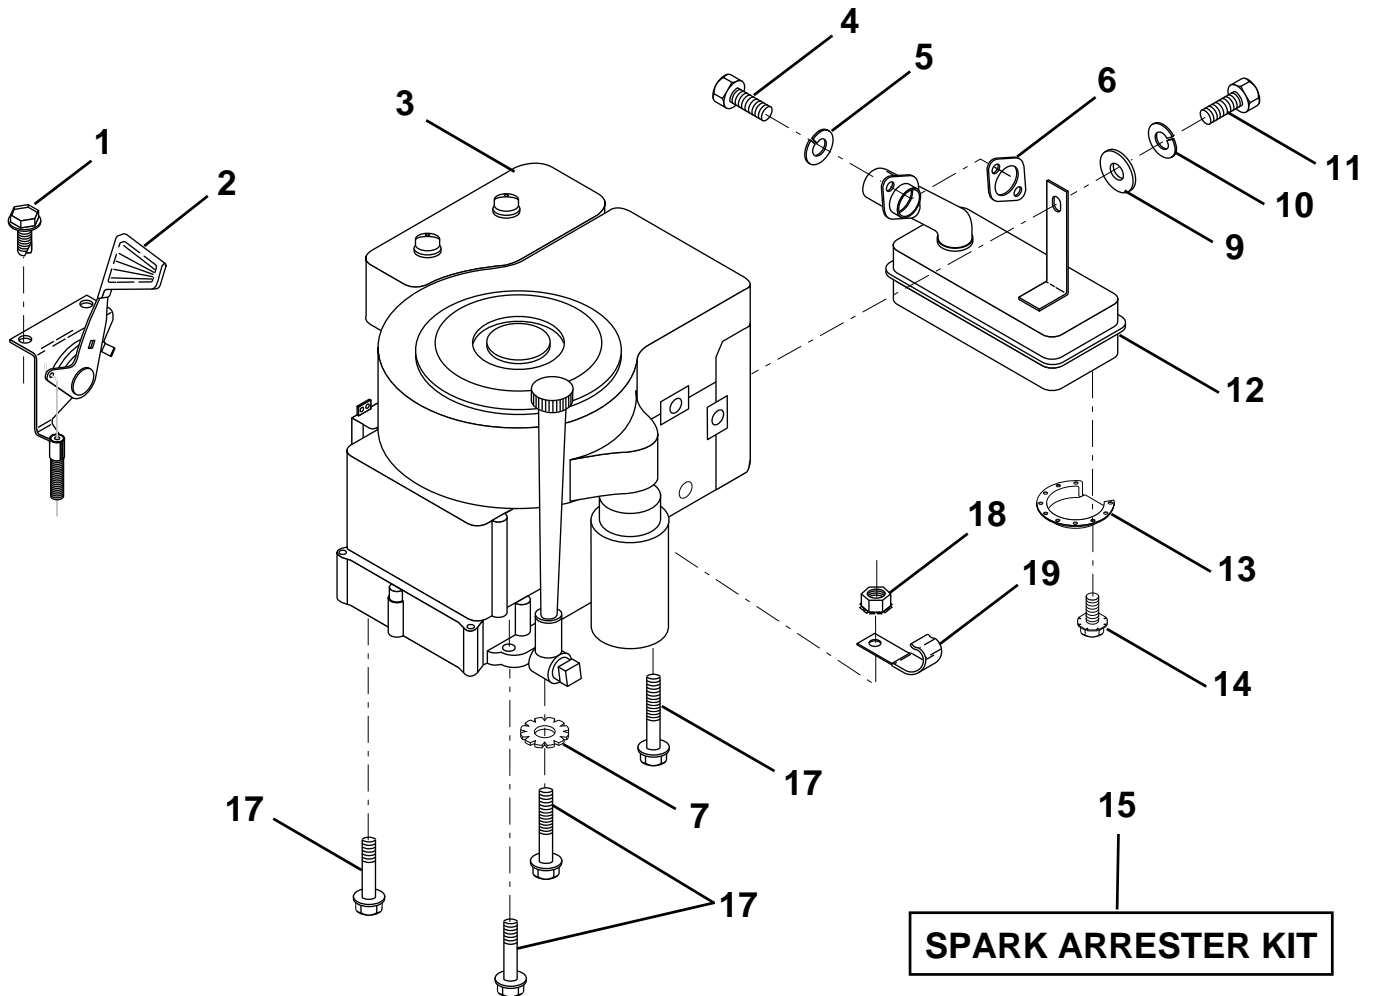

REPAIR PARTS

11 HP 36" TRACTOR - MODEL NO. LR111 (954001212A)

ENGINE

KEY NO.	PART NO.	DESCRIPTION	KEY NO.	PART NO.	DESCRIPTION
1	817060408	Screw, Hex Thd. Cut 1/4-20 x 1/2	11	-----	Bolt, Hex Fin. (Order From Eng. Mfg.)
2	532132752	Control, Throttle	12	532137437	Muffler
3	-----	Engine, Briggs and Stratton Model No. 28C707	13	532144987	Deflector, Muffler
4	871070512	Screw, Hex, Cap 5/16-18 x 3/4	14	817030808	Screw, Spiderloc
5	810040500	Washer, Lock Heavy Helical Spring 5/16	15	532137180	Arrester, Spark (Optional equipment)
6	532125593	Gasket, Exhaust	17	817490624	Screw, Hex Washer Head, Thdrol. 3/8-16 x 1-1/2
7	811050600	Washer Lock Ext. Tooth 3/8	18	873510600	Nut, Keps 3/8-16
9	819101216	Washer 5/16 x 3/4 x 16	19	532124996	Clip, Line Fuel
10	810040400	Washer, Lock Hvy Hcl Spring 1/4			

HARDWARE SHOWN LARGER FOR EASIER IDENTIFICATION