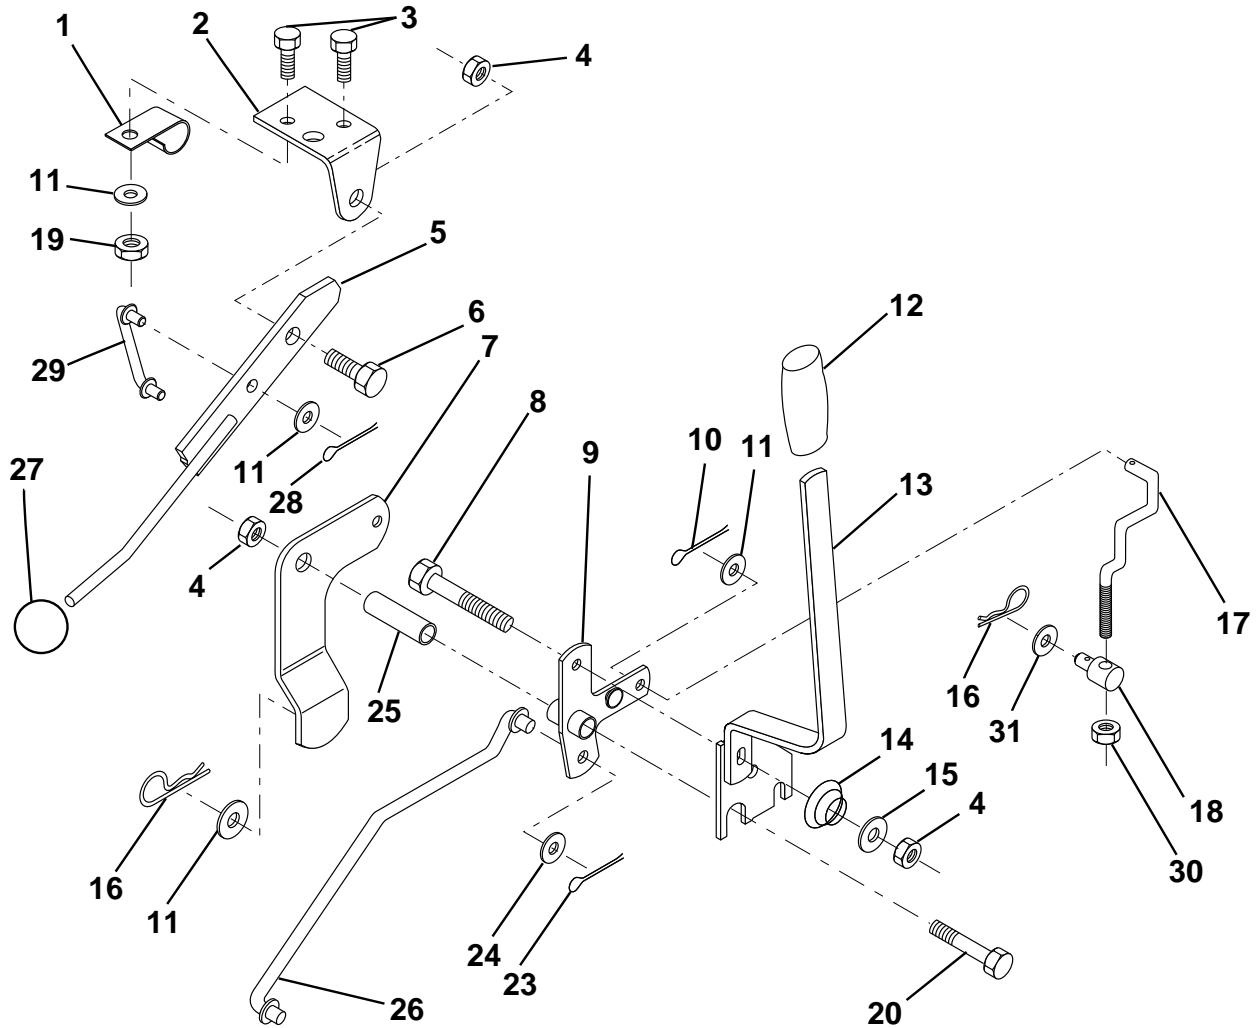

REPAIR PARTS

11 HP 36" TRACTOR - MODEL NO. LR111 (954001212A)

MOWER LIFT LEVER

KEY NO.	PART NO.	DESCRIPTION
1	532126470	Clip, Insulated
2	532122018	Bracket, Mower Clutch
3	871110408	Bolt, Fin. Hex 1/4-20 UNC x 1/2
4	873680600	Nut, Crownlock 3/8-16
5	532123417	Assembly, Clutch Lever
6	532106451	Bolt, Shoulder
7	532135371	Assembly, Mower Clutch Arm
8	874760636	Bolt, Hex 3/8-16 UNC x 2-1/4
9	532121930	Assembly, Bellcrank Lift
10	876020412	Pin, Cotter 1/8 x 3/4
11	819131316	Washer 13/32 x 13/16 x 16 Ga.
12	532131861	Grip, Handle
13	532139352	Assembly, Lift Handle
14	532123496	Spring, Compression
15	819131212	Washer 13/32 x 3/4 x 12 Ga.

KEY NO.	PART NO.	DESCRIPTION
16	532124961	Retainer, Spring
17	532127359	Link, Front Lift
18	532142028	Trunnion, Threaded 3/8-16
19	873680400	Nut, Crownlock 1/4-20
20	874760644	Bolt, Fin. Hex 3/8-16 UNC x 2-3/4
23	876020416	Pin, Cotter 1/8 x 1
24	819171612	Washer 17/32 x 1 x 12 Ga.
25	532121933	Tube, Spacer
26	532141470	Rod, Mower Lift
27	532106932	Knob
28	876020312	Pin, Cotter 3/32 x 3/4
29	532131655	Link, Mower Clutch
30	873350600	Nut Hex Jam 3/8-16 x 1.30
31	819132012	Washer 13/32 x 1-1/4 x 12 Ga.

HARDWARE SHOWN LARGER FOR EASIER IDENTIFICATION