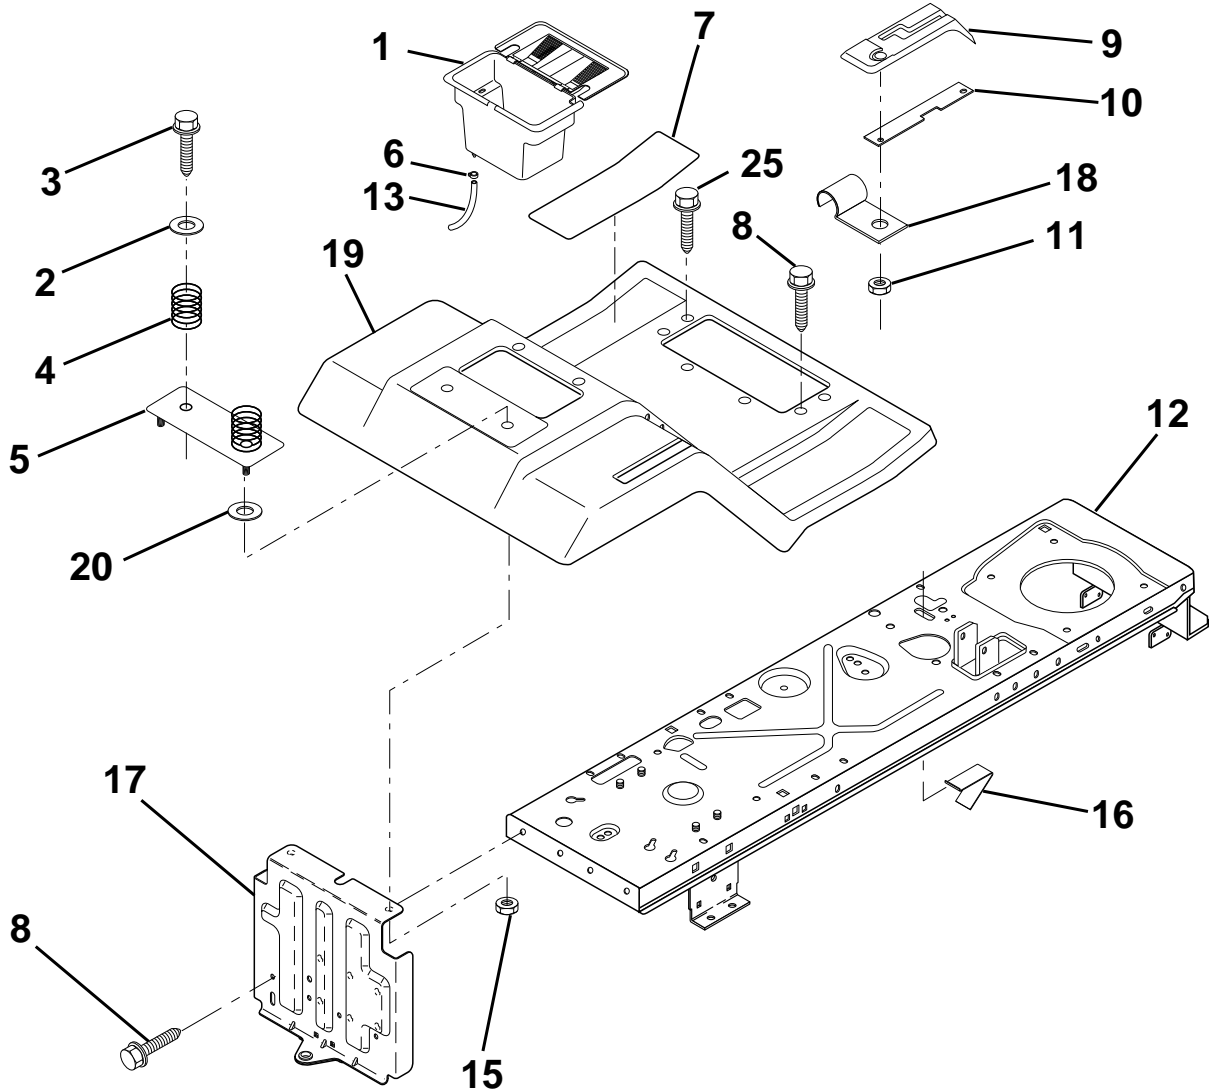

REPAIR PARTS

11 HP 36" TRACTOR - MODEL NO. LR111 (954001212A)

FENDER / CHASSIS

KEY NO.	PART NO.	DESCRIPTION	KEY NO.	PART NO.	DESCRIPTION
1	532129965	Case, Battery	11	532124346	Nut, Self-Threading, Wsher Hd 3/16
2	819132012	Washer 13/32 x 1-1/4 x 12 Ga.	12	532145190	Assembly, Frame
3	817490612	Screw, Hex Wsh. Thrdrol 3/8-16 x 3/4	13	532109238	Tube, Battery Drain
4	532124181	Spring, Compression, Seat	15	873640400	Nut, Keps 1/4-20 UNC
5	532125142	Plate, Asm. Battery	16	532141736	Switch Actuator
6	532109596	Clamp, Hose	17	532140782	Drawbar
7	532124144	Pad, Footrest	18	532126470	Clip, Insulated
8	817490512	Screw Thdrol 5/16-18 x 3/4	19	532141393	Fender/Footrest
9	532126993	Console, Shift Control	20	819091413	Washer 9/32 x 7/8 x 13 Ga.
10	532139783	Bar, Shift Lock	25	817490516	Scr-Hx Wsh Thd Rol 5/16-18 x 1

HARDWARE SHOWN LARGER FOR EASIER IDENTIFICATION