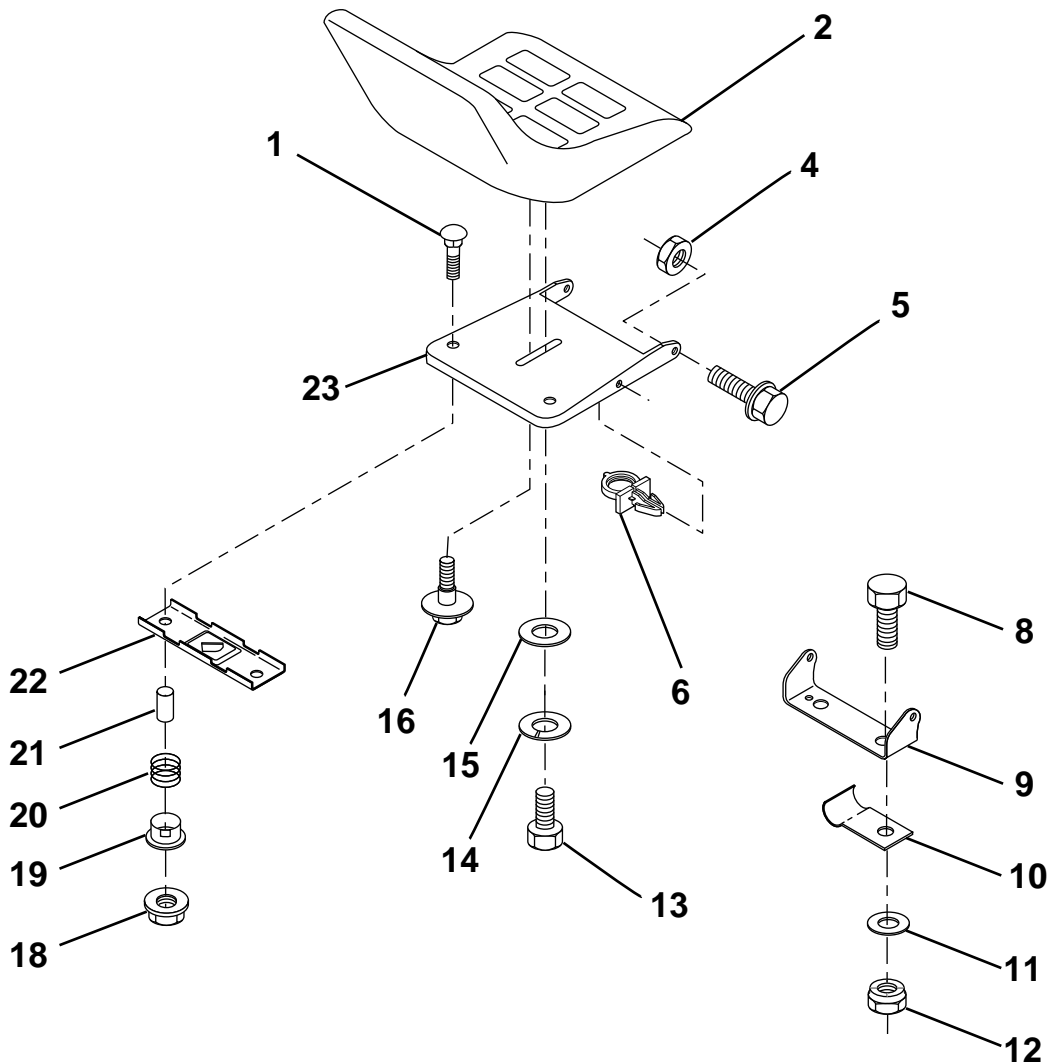

HARDWARE SHOWN LARGER FOR EASIER IDENTIFICATION

REPAIR PARTS

11 HP 36" TRACTOR - MODEL NO. LR111 (954001212A)

FENDER / CHASSIS

KEY NO.	PART NO.	DESCRIPTION	KEY NO.	PART NO.	DESCRIPTION
1	532129965	Case, Battery	11	532124346	Nut, Self-Threading, Wsher Hd 3/16
2	819132012	Washer 13/32 x 1-1/4 x 12 Ga.	12	532145190	Assembly, Frame
3	817490612	Screw, Hex Wsh. Thrdrol 3/8-16 x 3/4	13	532109238	Tube, Battery Drain
4	532124181	Spring, Compression, Seat	15	873640400	Nut, Keps 1/4-20 UNC
5	532125142	Plate, Asm. Battery	16	532141736	Switch Actuator
6	532109596	Clamp, Hose	17	532140782	Drawbar
7	532124144	Pad, Footrest	18	532126470	Clip, Insulated
8	817490512	Screw Thdrol 5/16-18 x 3/4	19	532141393	Fender/Footrest
9	532126993	Console, Shift Control	20	819091413	Washer 9/32 x 7/8 x 13 Ga.
10	532139783	Bar, Shift Lock	25	817490516	Scr-Hx Wsh Thd Rol 5/16-18 x 1

HARDWARE SHOWN LARGER FOR EASIER IDENTIFICATION

REPAIR PARTS

11 HP 36" TRACTOR - MODEL NO. LR111 (954001212A)

SEAT

KEY NO.	PART NO.	DESCRIPTION	KEY NO.	PART NO.	DESCRIPTION
1	872050411	Bolt, Carriage 1/4-20 x 1-3/8	13	874780814	Bolt Hex 1/2-13 x 7/8
2	532130875	Seat	14	810040800	Washer Lock Hvy. Hlcl Spring 1/2
4	873800500	Locknut, Hex w/Ins 5/16-18	15	819171912	Washer, 17/32 x 1-3/16 x 12 Ga.
5	532139888	Bolt, Shoulder 5/16-18 UNC	16	532127018	Bolt, Shoulder
6	532145006	Clip, Push-In	18	532123976	Nut, Hex Large Flange Lock
8	874760616	Bolt, Fin Hex 3/8-16 UNC x 1	19	532121248	Bushing, Snap
9	532140551	Bracket, Pivot Seat	20	532121250	Spring, Compression
10	532126471	Clip, Insulated	21	532134300	Spacer, Split 28 Id. x .88 Lg.
11	819133210	Washer 12/32 x 2 x 10 Ga.	22	532121246	Bracket, Switch, Mounting
12	873800600	Nut, Lock Hex w/Wsh 3/8-16	23	532140552	Pan, Seat