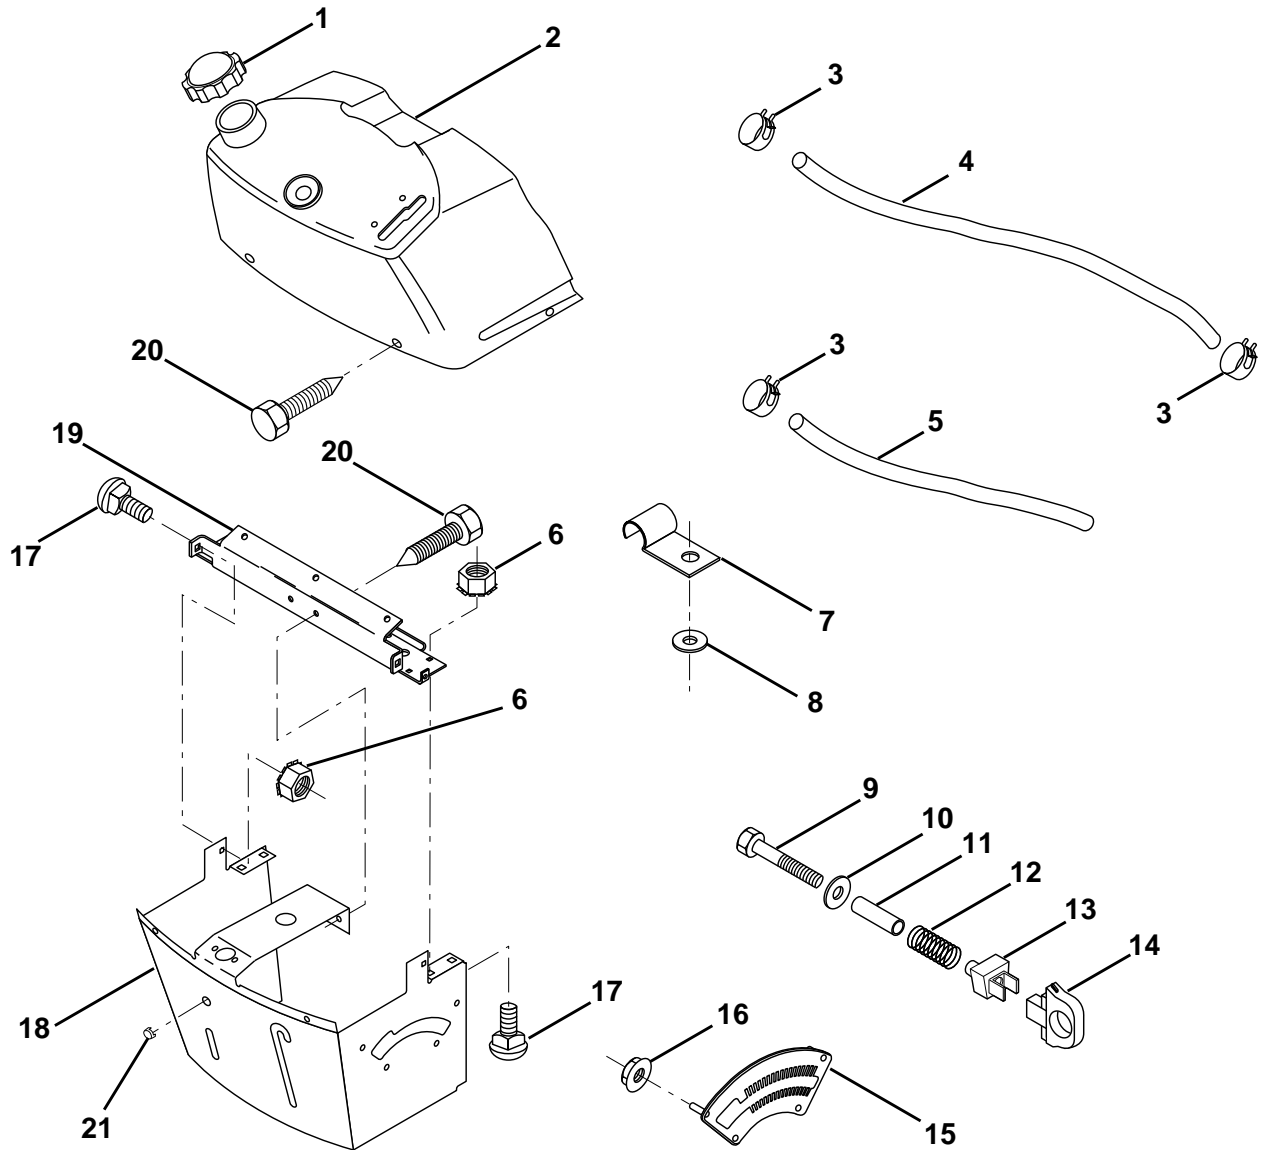

REPAIR PARTS

11 HP 36" TRACTOR - MODEL NO. LR111 (954001212A)

DASH

KEY NO.	PART NO.	DESCRIPTION	KEY NO.	PART NO.	DESCRIPTION
1	532142187	Cap, Fuel	12	532003720	Spring
2	532138395	Assembly, Dash & Fuel Tank	13	532126450	Clip, Height Adjustment
3	532123487	Clamp, Hose	14	532126115	Knob, Height Stop
4	532008544	Line, Fuel	15	532122023	Adjustment, Quadrant Height
5	532008548	Line, Fuel	16	532124346	Nut, Self-Threading 3/16-18
6	873640400	Nut, Hex, Keps 1/4-20	17	872110404	Bolt, Carriage 1/4-20 x 1/2 Gr. 5
7	532124996	Clip, Fuel Line	18	532130745	Support Assembly, Dash
8	819091216	Washer 9/32 x 3/4 x 16 Ga.	19	532134744	Brace, Cross
9	874760428	Bolt, Hex, Fin 1/4-20 x 1-3/4	20	817060408	Screw, Self-Tapping 1/4-20 x 1/2
10	819091413	Washer 11/32 x 11/16 x 16 Ga.	21	532134014	Plug Dome Black
11	532121249	Spacer, Split			

HARDWARE SHOWN LARGER FOR EASIER IDENTIFICATION