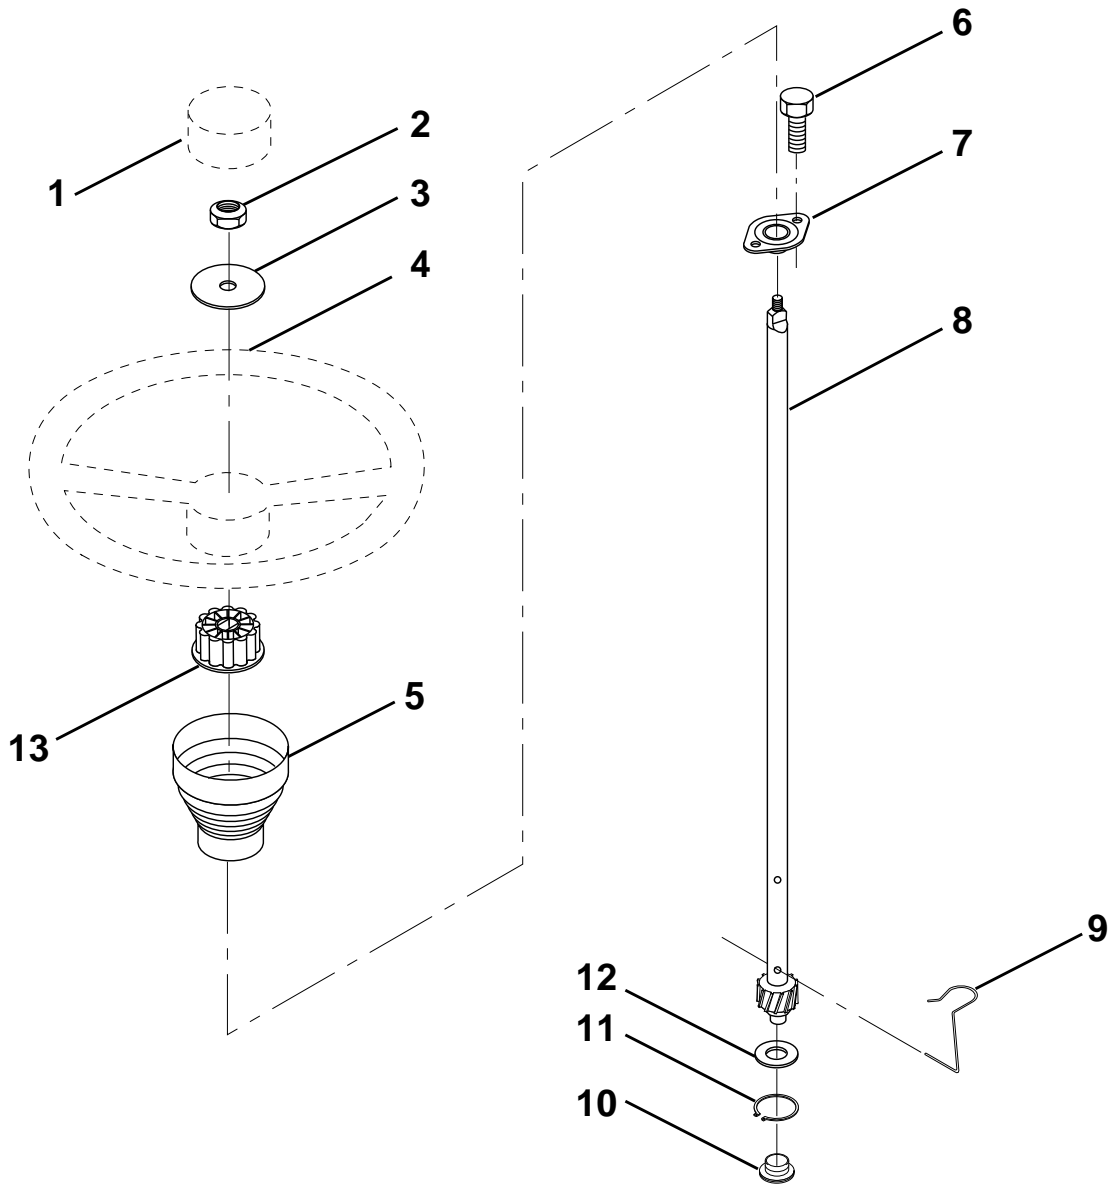

HARDWARE SHOWN LARGER FOR EASIER IDENTIFICATION

REPAIR PARTS

11 HP 36" TRACTOR - MODEL NO. LR111 (954001212A)

SEAT

KEY NO.	PART NO.	DESCRIPTION	KEY NO.	PART NO.	DESCRIPTION
1	872050411	Bolt, Carriage 1/4-20 x 1-3/8	13	874780814	Bolt Hex 1/2-13 x 7/8
2	532130875	Seat	14	810040800	Washer Lock Hvy. Hlcl Spring 1/2
4	873800500	Locknut, Hex w/Ins 5/16-18	15	819171912	Washer, 17/32 x 1-3/16 x 12 Ga.
5	532139888	Bolt, Shoulder 5/16-18 UNC	16	532127018	Bolt, Shoulder
6	532145006	Clip, Push-In	18	532123976	Nut, Hex Large Flange Lock
8	874760616	Bolt, Fin Hex 3/8-16 UNC x 1	19	532121248	Bushing, Snap
9	532140551	Bracket, Pivot Seat	20	532121250	Spring, Compression
10	532126471	Clip, Insulated	21	532134300	Spacer, Split 28 Id. x .88 Lg.
11	819133210	Washer 12/32 x 2 x 10 Ga.	22	532121246	Bracket, Switch, Mounting
12	873800600	Nut, Lock Hex w/Wsh 3/8-16	23	532140552	Pan, Seat

HARDWARE SHOWN LARGER FOR EASIER IDENTIFICATION

REPAIR PARTS

11 HP 36" TRACTOR - MODEL NO. LR111 (954001212A)

STEERING WHEEL

KEY NO.	PART NO.	DESCRIPTION
1	532124416	Insert, Wheel, Steering
2	532124701	Nut, Lock 3/8-24 UNF
3	819133808	Washer 12/32 x 2-3/8 x 8 Ga.
4	532124415	Wheel, Steering
5	532127396	Sleeve, Steering
6	817431008	Screw, Hex #10-16 x 1/2 TY-B
7	532102803	Bushing, Steering