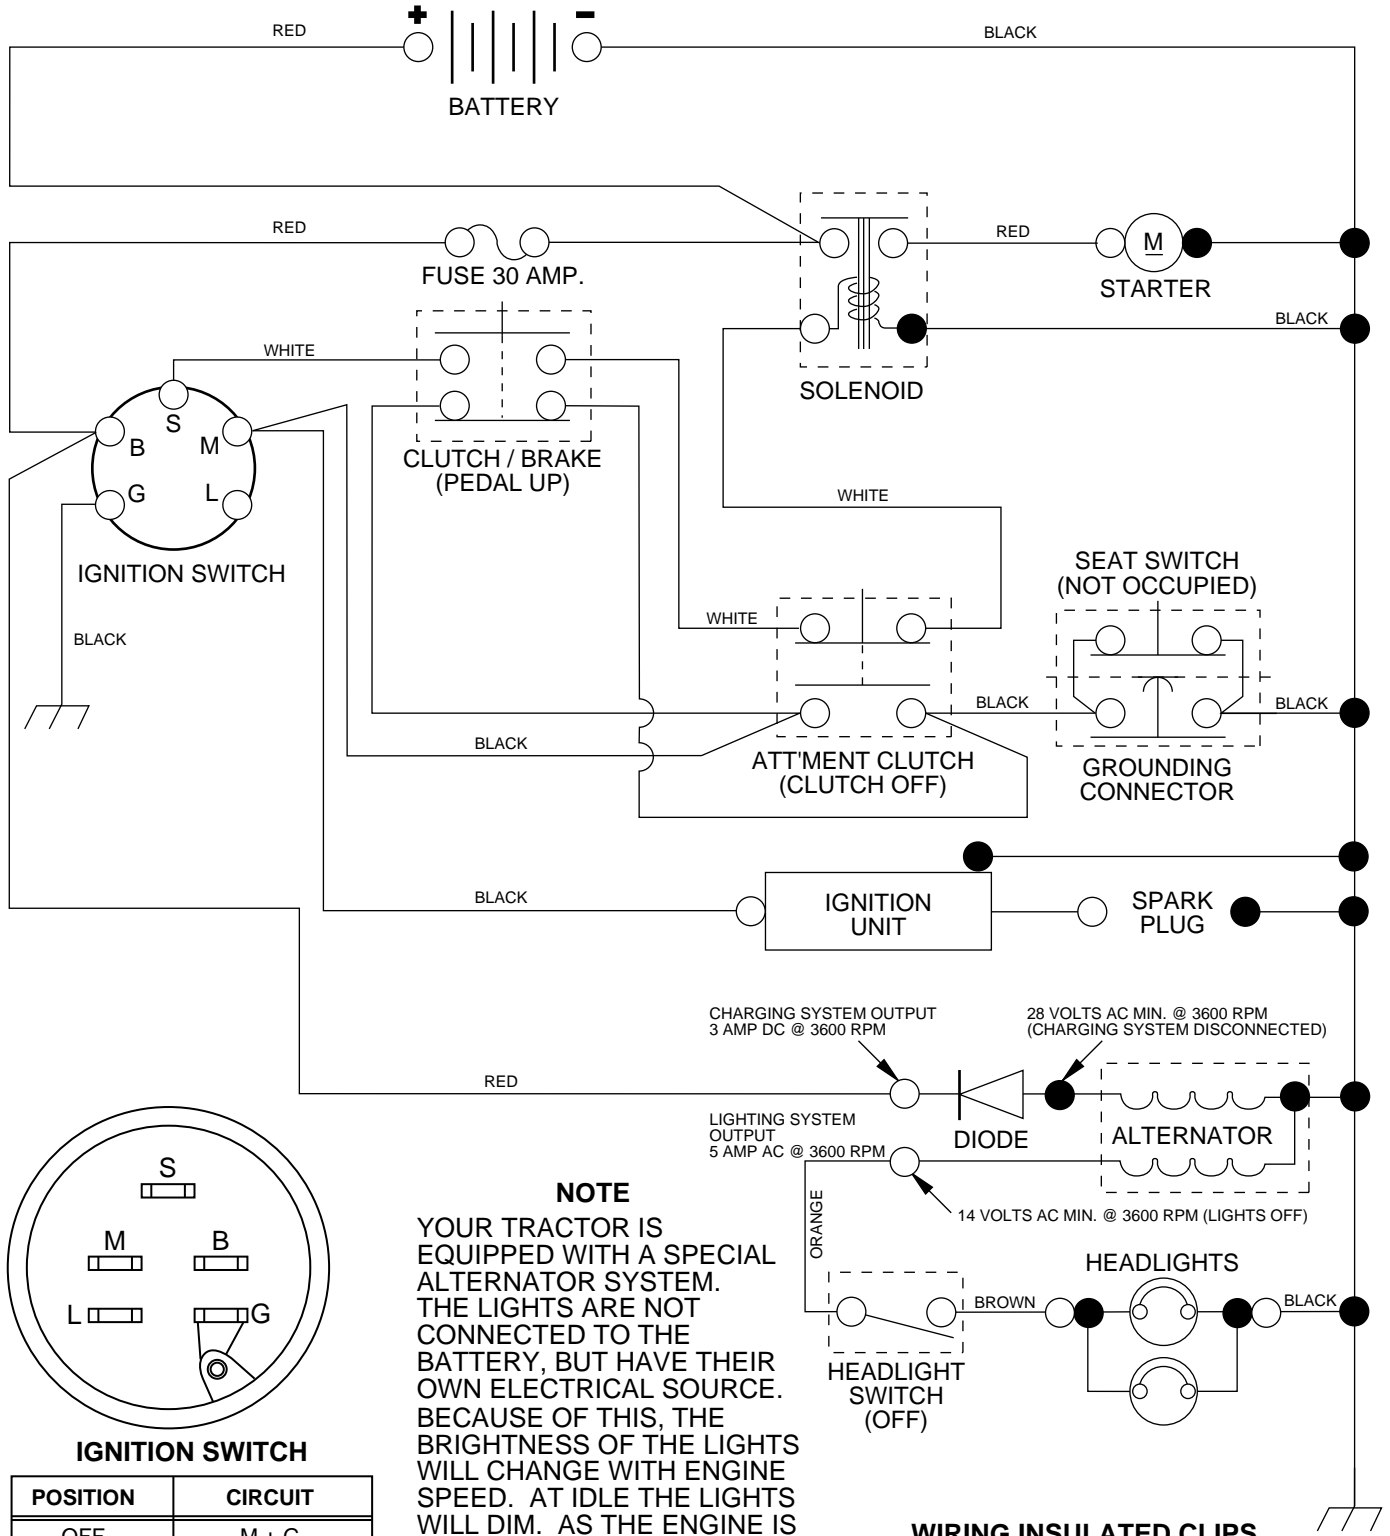

LR 111

954001212A

Repair Parts Manual

Ride Mower

11 HP 36" TRACTOR - MODEL NO. LR111 (954001212A)

SCHEMATIC

NOTE
 YOUR TRACTOR IS EQUIPPED WITH A SPECIAL ALTERNATOR SYSTEM. THE LIGHTS ARE NOT CONNECTED TO THE BATTERY, BUT HAVE THEIR OWN ELECTRICAL SOURCE. BECAUSE OF THIS, THE BRIGHTNESS OF THE LIGHTS WILL CHANGE WITH ENGINE SPEED. AT IDLE THE LIGHTS WILL DIM. AS THE ENGINE IS SPEEDED UP, THE LIGHTS WILL BECOME THEIR BRIGHTEST.

WIRING INSULATED CLIPS
NOTE: IF WIRING INSULATED CLIPS WERE REMOVED FOR SERVICING OF UNIT, THEY SHOULD BE REPLACED TO PROPERLY SECURE YOUR WIRING.

IGNITION SWITCH

POSITION	CIRCUIT
OFF	M + G
ON	B + L
START	B + S + L

NOTE: All component dimensions given in U.S. inches.
1 inch = 25.4 mm

HARDWARE SHOWN LARGER FOR EASIER IDENTIFICATION

REPAIR PARTS

11 HP 36" TRACTOR - MODEL NO. LR111 (954001212A)

DASH

KEY NO.	PART NO.	DESCRIPTION	KEY NO.	PART NO.	DESCRIPTION
1	532142187	Cap, Fuel	12	532003720	Spring
2	532138395	Assembly, Dash & Fuel Tank	13	532126450	Clip, Height Adjustment
3	532123487	Clamp, Hose	14	532126115	Knob, Height Stop
4	532008544	Line, Fuel	15	532122023	Adjustment, Quadrant Height
5	532008548	Line, Fuel	16	532124346	Nut, Self-Threading 3/16-18
6	873640400	Nut, Hex, Keps 1/4-20	17	872110404	Bolt, Carriage 1/4-20 x 1/2 Gr. 5
7	532124996	Clip, Fuel Line	18	532130745	Support Assembly, Dash
8	819091216	Washer 9/32 x 3/4 x 16 Ga.	19	532134744	Brace, Cross
9	874760428	Bolt, Hex, Fin 1/4-20 x 1-3/4	20	817060408	Screw, Self-Tapping 1/4-20 x 1/2
10	819091413	Washer 11/32 x 11/16 x 16 Ga.	21	532134014	Plug Dome Black
11	532121249	Spacer, Split			