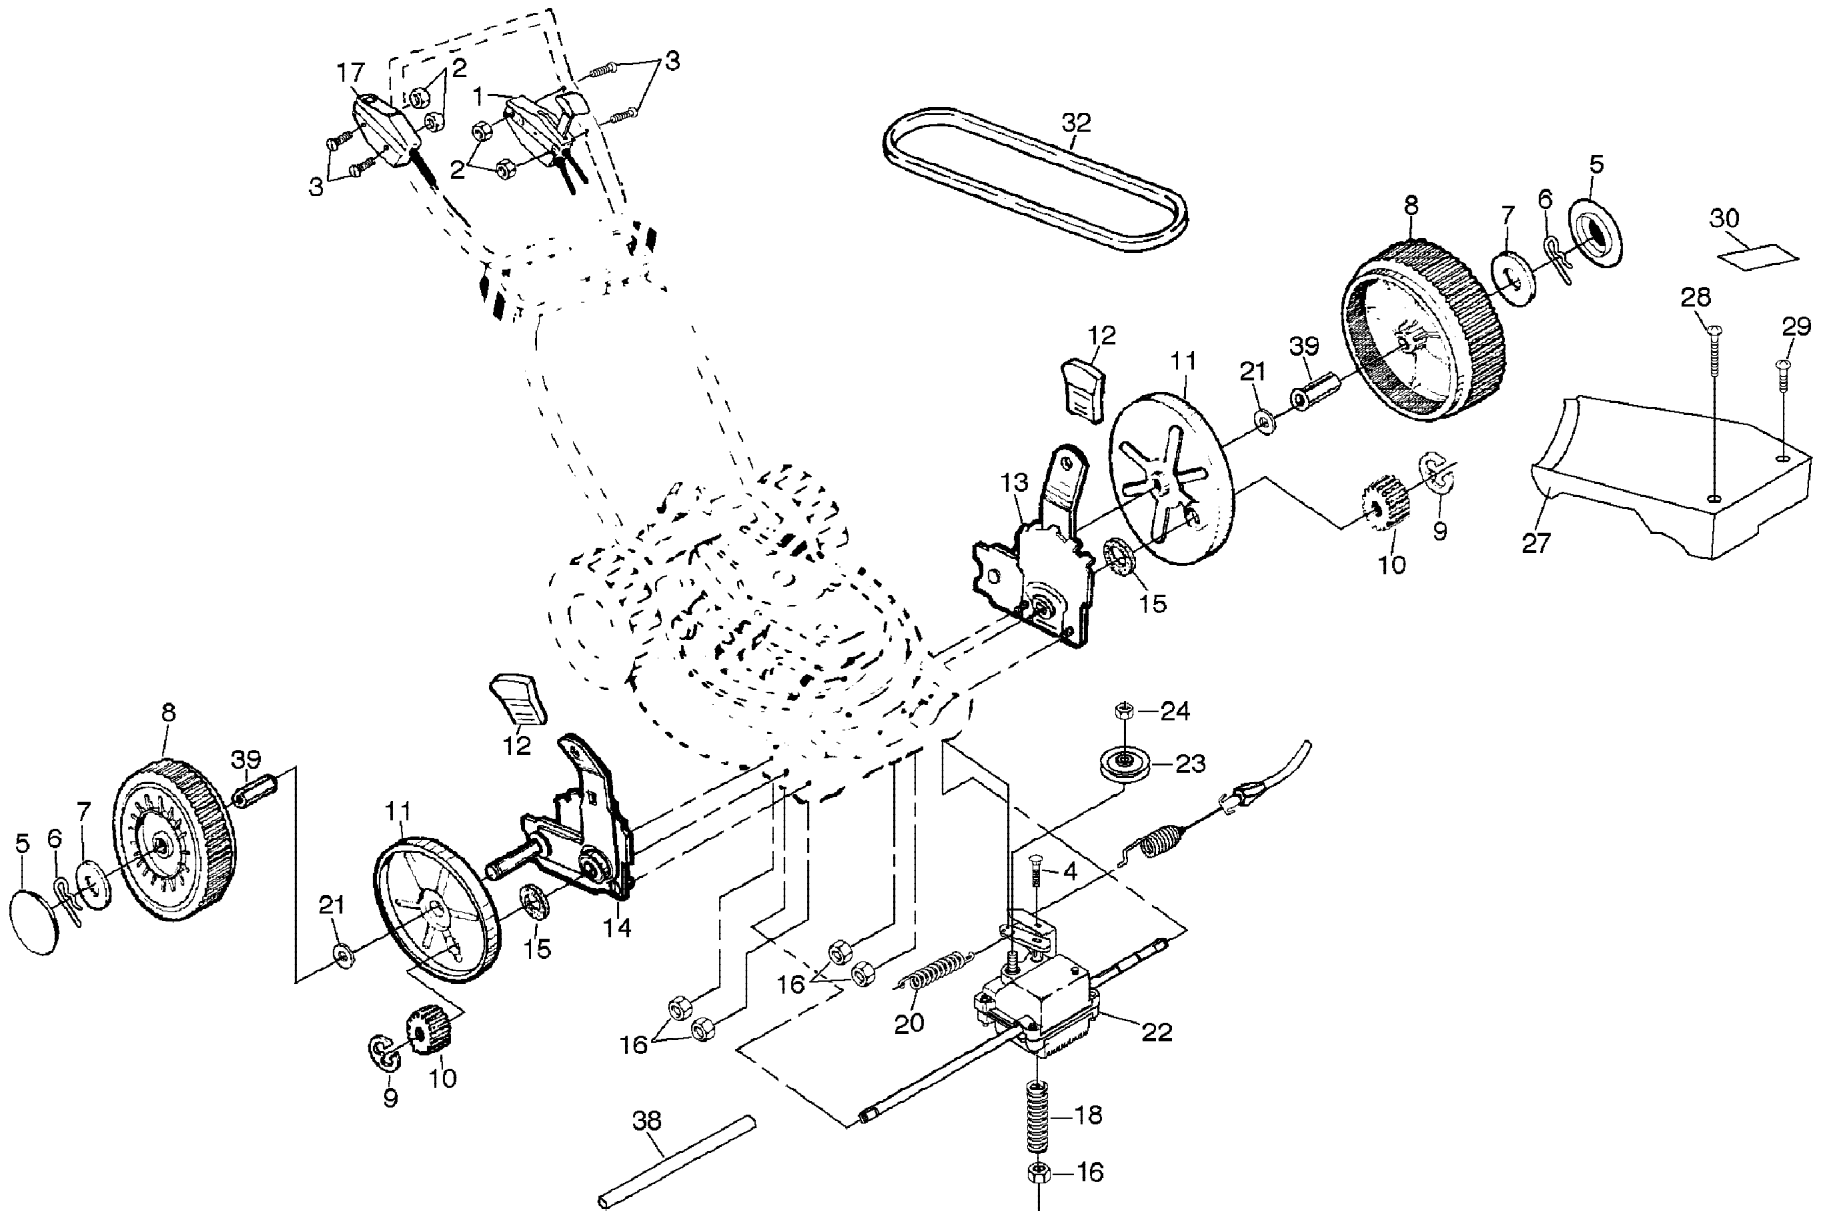

REPAIR PARTS

22" ROTARY LAWN MOWER - - MODEL NO. 56sfe (954065401A)

28

REPAIR PARTS

22" ROTARY LAWN MOWER - - MODEL NO. 56sfe (954065401A)

KEY NO.	PART NO.	DESCRIPTION	KEY NO.	PART NO.	DESCRIPTION
1	532700616	Drive Control	16	532063601	Locknut
2	532063601	Locknut #10-24	17	532143975	Engine Zone Control Cable
3	532144929	Hex Head Screw 1/4-20 x 1-1/8	18	532137090	Spring
4	532700875	Carriage Bolt 1/4-20 x 2	20	532075192	Spring
5	532850845	Hubcap	21	532067725	Washer
6	532085179	Retainer Clip	22	532702511	Gear Case Assembly
7	532052160	Washer	23	532137052	Drive Pulley
8	532700953	Wheel & Tire Assembly	24	532132010	Locknut
9	812000058	E-ring	27	532700479	Drive Cover
10	532137054	Pinion	28	532087866	Pan Head Machine Screw #10-24 x 2-3/4
11	532088080	Dust Cover	29	532136797	Pan Head Machine Screw #10-24 x 1-3/4
12	532132800	Selector Knob	30	532142072	Drive Cover Decal
13	532142150	Wheel Adjuster Assembly (Left)	32	532137078	V-Belt
14	532142151	Wheel Adjuster Assembly (Right)	38	532086012	Drive Shaft Cover
15	532088118	Felt Washer	39	532086960	Wheel Bushing
			---	532750320	Decal RH (Height Adjuster)
			---	532750319	Decal LH (Height Adjuster)