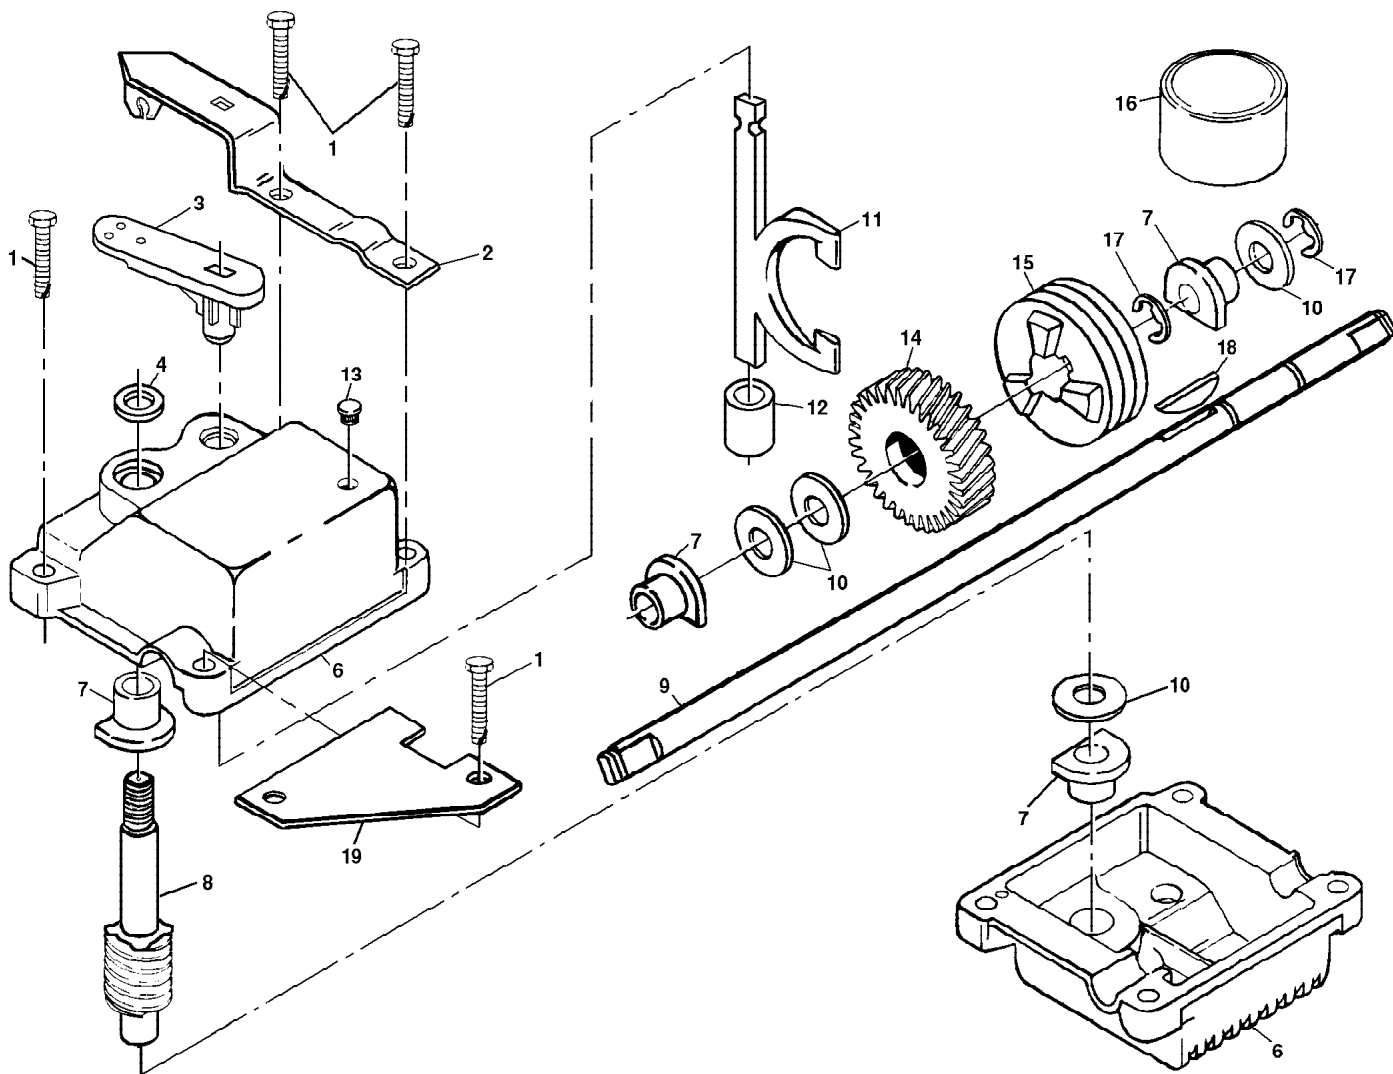

56 DHS 954069101A

56 SF 954066101A

56 SFE 954065401A

Repair Parts Manual

Walk Mower

REPAIR PARTS

GEAR CASE ASSEMBLY PART NUMBER 532702510 - 53702511

KEY NO.	PART NO.	DESCRIPTION
1	817490416	Tapping Screw 1/4-20 x 1-1/4
2	532140269	Engagement Bracket
3	532137053	Shifter
4	532057072	Seal
6	532048373	Gear Case Halves Kit (Includes Key Nos. 4, and 7)
7	532077881	Bearing
8	532137051	Worm Shaft
9	532137074	Drive Shaft (532702511)
--	532137077	Drive Shaft (532702510)
10	532057079	Hardened Washer
11	532131484	Clutch Yoke
12	532700343	Bushing

KEY NO.	PART NO.	DESCRIPTION
13	532086447	Plug
14	532137050	Helical Gear
15	532750436	Clutch Jaw
16	532750369	Grease
17	812000003	E-Ring
18	532850848	Hi-Pro Key
19	532125441	Spring Bracket

NOTE: All component dimensions given in U.S. inches.
1 inch = 25.4 mm

KEY NO.	PART NO.	DESCRIPTION
1	532700615	Drive Control
2	532069180	Locknut #10-24
3	532750029	Pan Head Machine Screw
4	532700875	Carriage Bolt 1/4-20 x 2
5	532850845	Hubcap
6	532083923	Nut 3/8-16
7	532057143	Wave Washer
8	532142204	Wheel & Tire Assembly
9	812000058	E-ring
10	532137054	Pinion
11	532088080	Dust Cover
12	532132800	Selector Knob
13	532142811	Wheel Adjuster Assembly (Left)
14	532142810	Wheel Adjuster Assembly (Right)
15	532088118	Felt Washer
16	532063601	Locknut