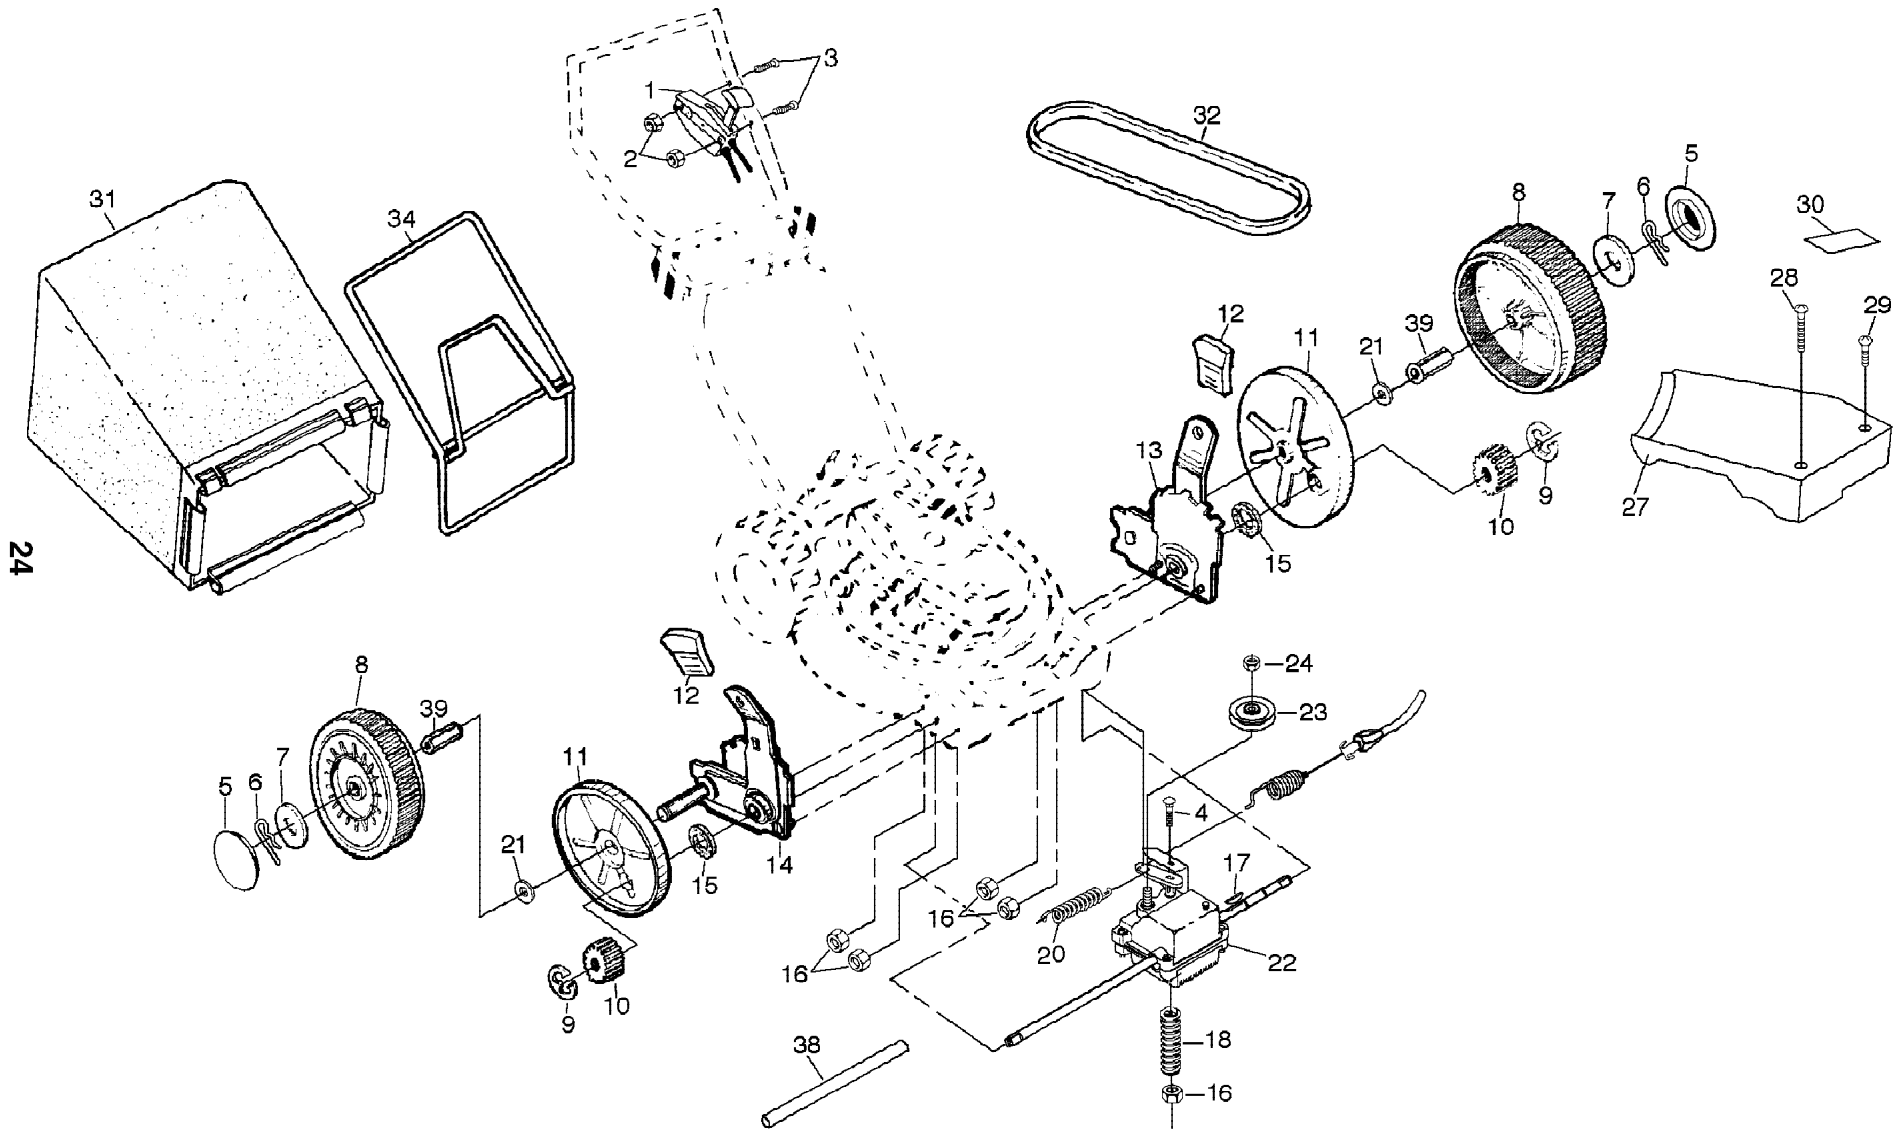

REPAIR PARTS

22" ROTARY LAWN MOWER - - MODEL NO. 56sf (954066101A)

24

REPAIR PARTS

22" ROTARY LAWN MOWER - - MODEL NO. 56sf (954066101A)

KEY NO.	PART NO.	DESCRIPTION	KEY NO.	PART NO.	DESCRIPTION
1	532142103	Drive Control	17	532850848	Hi-Pro Key
2	532063601	Locknut #10-24	18	532137090	Spring
3	532144929	Hex Head Screw 1/4-20 x 1-1/8	20	532075192	Spring
4	532700875	Carriage Bolt 1/4-20 x 2	21	532067725	Washer
5	532850845	Hubcap	22	532702511	Gear Case Assembly
6	532085179	Retainer Clip	23	532137052	Drive Pulley
7	532052160	Washer	24	532132010	Locknut
8	532700953	Wheel & Tire Assembly	27	532700479	Drive Cover
9	812000058	E-ring	28	532087866	Pan Head Machine Screw #10-24 x 2-3/4
10	532137054	Pinion	29	532136797	Pan Head Machine Screw #10-24 x 1-3/4
11	532088080	Dust Cover	30	532131841	Drive Cover Decal
12	532132800	Selector Knob	32	532137078	V-Belt
13	532142150	Wheel Adjuster Assembly (Left)	34	532088614	Frame Grass Bag 2-1/2
14	532142151	Wheel Adjuster Assembly (Right)	35	532800386	Grass Bag 2-1/2 Soft
15	532088118	Felt Washer	38	532086012	Drive Shaft Cover
16	532063601	Locknut	39	532088446	Wheel Bushing