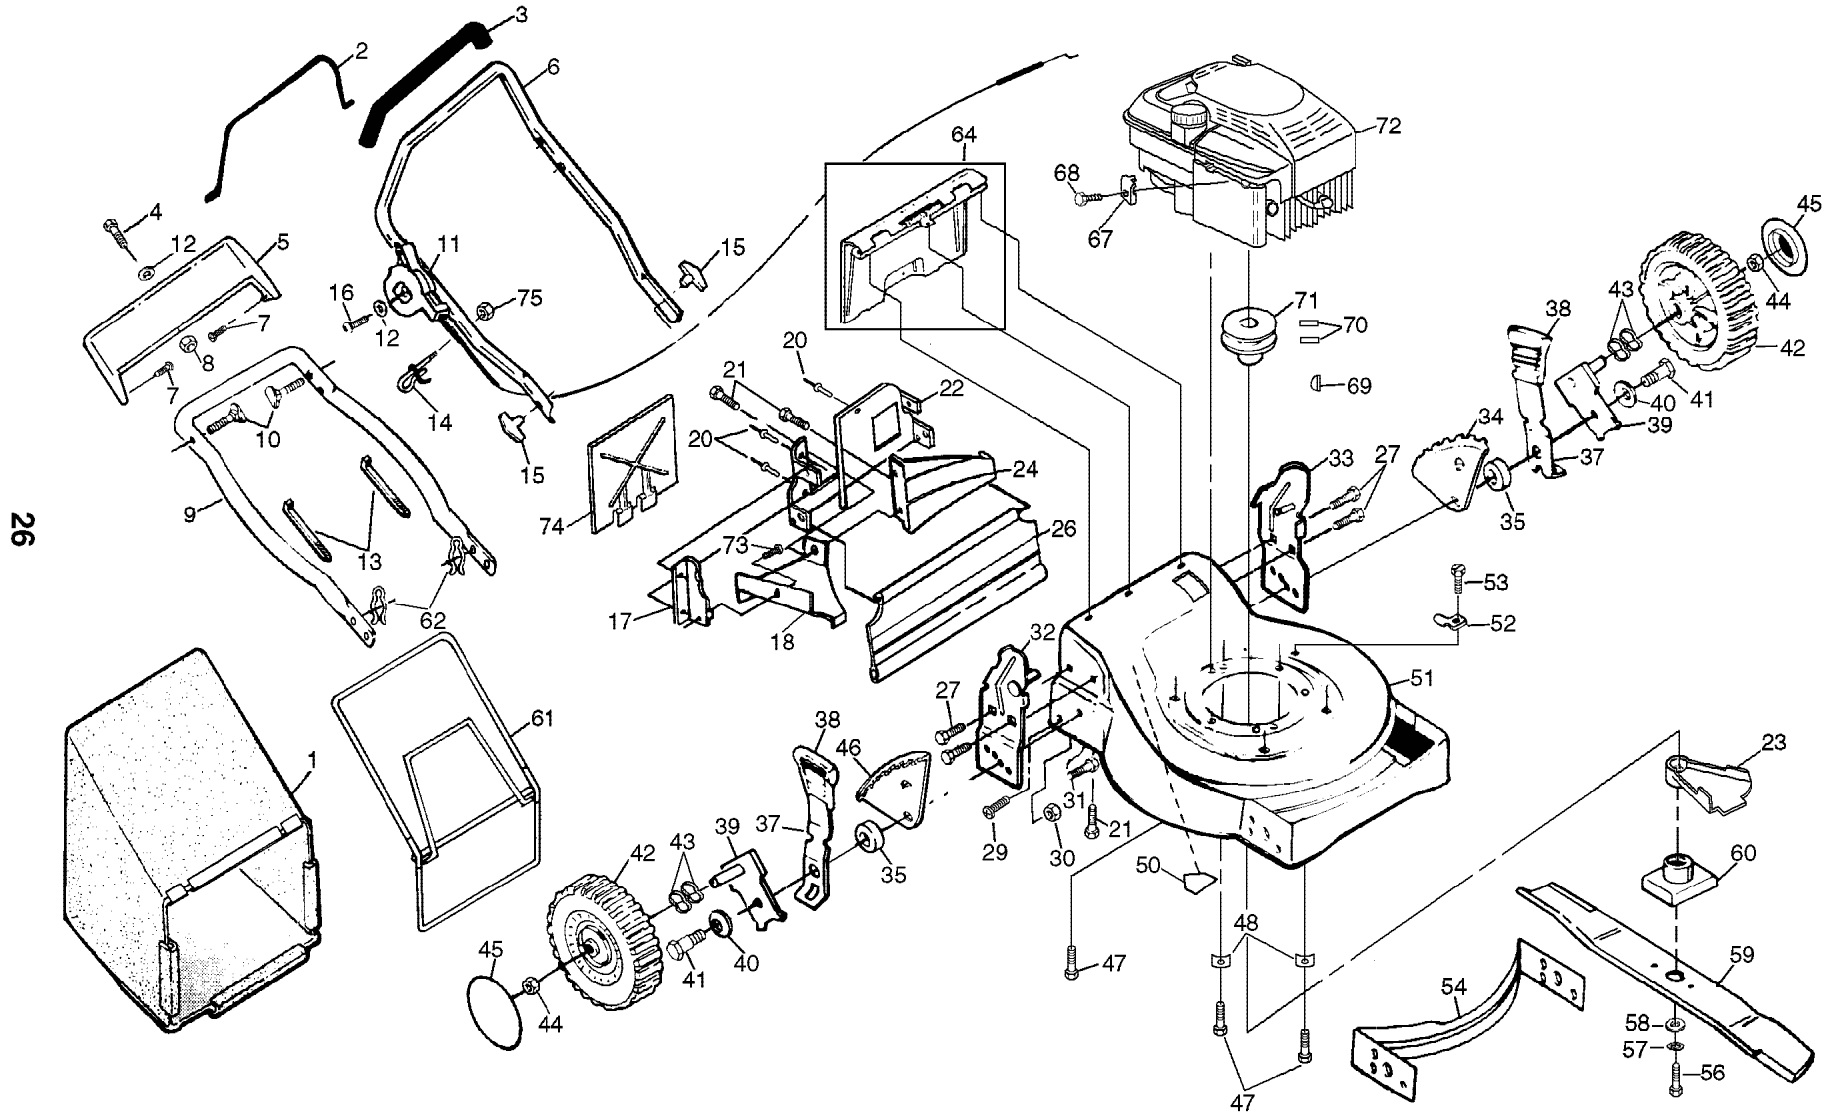

REPAIR PARTS

22" ROTARY LAWN MOWER - - MODEL NO. 56sfe (954065401A)

REPAIR PARTS

22" ROTARY LAWN MOWER - - MODEL NO. 56sfe (954065401A)

KEY NO.	PART NO.	DESCRIPTION	KEY NO.	PART NO.	DESCRIPTION
1	532800386	Grass Bag Assembly	42	532800333	Wheel & Tire Assembly
2	532131085	Control Bar	43	532057143	Wave Washer
3	532850724	Handle Grip	44	532083923	Nut
4	532085436	Hex Washer Head Machine Screw 1/4-20 x 1-1/2	45	532850845	Hubcap
5	532800547	Trim Plate	46	532142842	Wheel Adjusting Bracket (RR)
6	532125294	Upper Handle	47	532850998	Thread Rolling Screw 3/8-16 x 1
7	532036953	Self-tapping Screw #10-24 x 5/8	48	532125078	Engine Washer
8	532063601	Locknut 1/4-20	50	532107339	Danger Decal
9	532125293	Lower Handle	51	532142154	Lawn Mower Housing (Includes Key No. 50)
10	532131959	Handle Bolt	52	532087930	Guide Clip (Housing)
11	532700417	Throttle Control	53	532750097	Hex Washer Head Screw #10-24 x 1/2
12	532085723	Washer	54	532125345	Front Baffle
13	532066426	Wire Tie	56	532851084	Hex Head Screw 3/8-24 x 1-3/8 Gr. 8
14	532132001	Rope Guide	57	532850263	Helical Lockwasher 3/8
15	532136376	Handle Knob	58	532851074	Hardened Washer
16	532701650	Round Head Screw 1/4-20 x 2-3/4	59	532141114	22" Blade
17	532138860	Side Baffle	60	532851514	Blade Adapter
18	532125376	Discharge Baffle	61	532088614	Catcher Frame Assembly
20	532128415	Rivet	62	532051793	Hairpin Cotter
21	532054583	Hex Tapping Screw 1/4-20 x 1/2	64	532129460	Rear Door Assembly
22	532142194	Back Plate	67	532213146	* Cable Clamp
23	532134612	Debris Shield	68	532083816	Thread Rolling Screw #10-32 x 5/8
24	532125348	Rear Baffle	69	532087677	Hi-Pro Key
26	532140540	Rear Skirt	70	532059708	Set Screw 1/4-20 x 5/16
27	532055187	Thread Cutting Screw 5/16-18 x 3/4	71	532084596	Engine Pulley
29	532088652	Hinge Screw	72	-----	* Engine - Briggs & Stratton - Model No. 128807
30	532751592	Locknut	73	532086344	Screw
32	532142007	Handle Bracket Assembly (Right)	74	532125368	Mulcher Plate
33	532142008	Handle Bracket Assembly (Left)	75	873510400	Keps Locknut
34	532142843	Wheel Adjusting Bracket (LR)	--	532145554	Owner's Manual (English/French)
35	532084920	Spacer	--	532850788	Decal (Trim Plate)
37	532125066	Selector Spring			
38	532132800	Selector Knob			
39	532125061	Axle Arm Assembly			
40	532062335	Belleville Washer			
41	532142748	Shoulder Bolt 3/8-16			

* These parts must be purchased through an authorized Briggs & Stratton dealer.