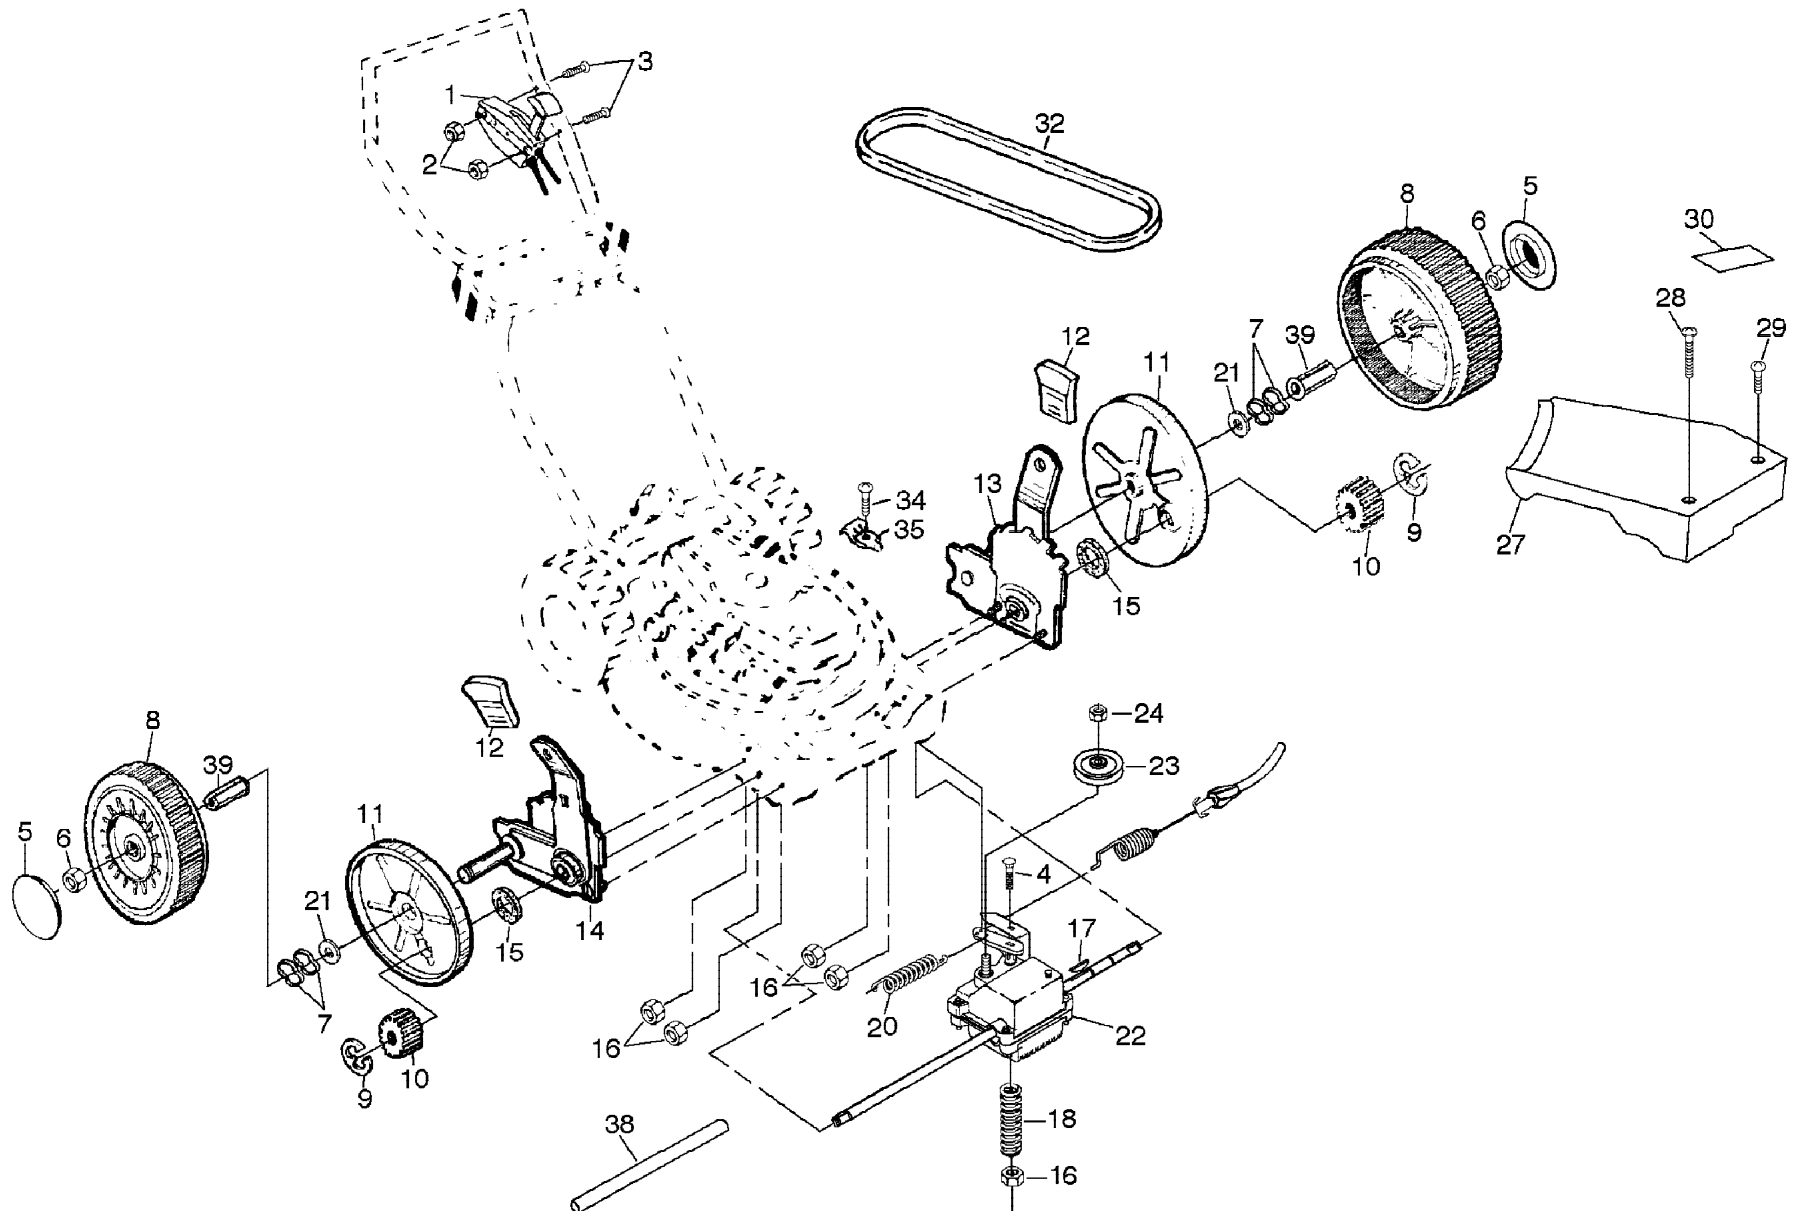

REPAIR PARTS

22" ROTARY LAWN MOWER - - MODEL NO. 56dhs (954069101A)

20

REPAIR PARTS

22" ROTARY LAWN MOWER - - MODEL NO. 56dhs (954069101A)

KEY NO.	PART NO.	DESCRIPTION
1	532700615	Drive Control
2	532069180	Locknut #10-24
3	532750029	Pan Head Machine Screw
4	532700875	Carriage Bolt 1/4-20 x 2
5	532850845	Hubcap
6	532083923	Nut 3/8-16
7	532057143	Wave Washer
8	532142204	Wheel & Tire Assembly
9	812000058	E-ring
10	532137054	Pinion
11	532088080	Dust Cover
12	532132800	Selector Knob
13	532142811	Wheel Adjuster Assembly (Left)
14	532142810	Wheel Adjuster Assembly (Right)
15	532088118	Felt Washer
16	532063601	Locknut

KEY NO.	PART NO.	DESCRIPTION
17	532850848	Hi-Pro Key
18	532137090	Spring
20	532075192	Spring
21	532067725	Washer
22	532702510	Gear Case Assembly
23	532137052	Drive Pulley
24	532132010	Locknut
27	532700599	Drive Cover
28	532087866	Pan Head Machine Screw #10-24 x 2-3/4
29	532136797	Pan Head Machine Screw #10-24 x 1-3/4
30	532142074	Drive Cover Decal
32	532137078	V-Belt
34	532750097	Screw #10-24 x 1/2
35	532087930	Cable Clip
38	532086012	Drive Shaft Cover
39	532086960	Wheel Bushing
---	532750320	Decal RH (Height Adjuster)
---	532750319	Decal LH (Height Adjuster)