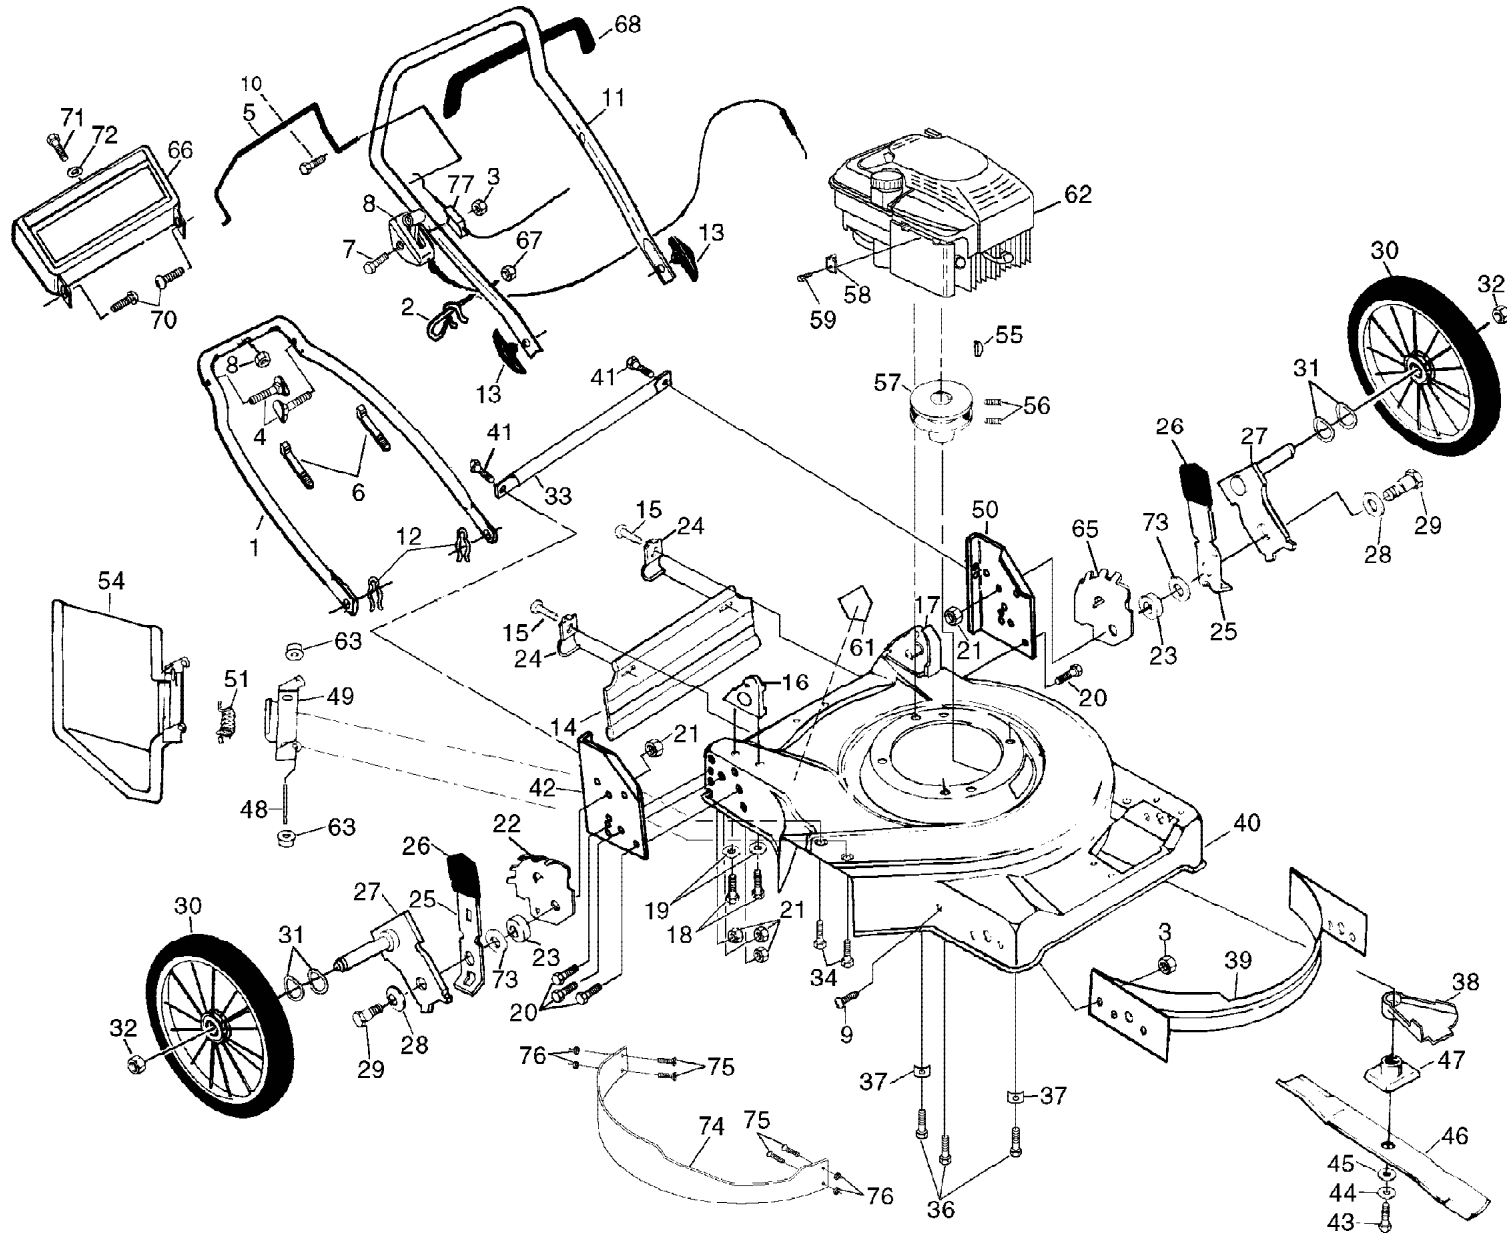

REPAIR PARTS

22" ROTARY LAWN MOWER - - MODEL NO. 56dhs (954069101A)

REPAIR PARTS

22" ROTARY LAWN MOWER - - MODEL NO. 56dhs (954069101A)

19

KEY NO.	PART NO.	DESCRIPTION	KEY NO.	PART NO.	DESCRIPTION
1	532125293	Lower Handle	40	532700708	Mower Housing Kit (Includes Key No. 61)
2	532132001	Rope Guide	41	532054583	Screw
3	532063601	Locknut 1/4-20	42	532125321	Wheel Support Bracket R.H.
4	532131959	Handle Bolt	43	532851084	Hex Head Screw 3/8-24 x 1-3/8 Gr. 8
5	532851512	Control Bar	44	532850263	Helical Washer 3/8
6	532066426	Wire Tie	45	532851074	Hardened Washer
7	532144929	Hex Hd. Screw 1/4-20 x 1.12	46	532141114	22" Blade
8	532700417	Throttle Control	47	532851514	Blade Adapter
9	874100412	Screw 1/4-20 x 3/4	48	532851854	Hinge Rod
10	532851552	Screw Pan	49	532125175	Housing Bracket
11	532125295	Upper Handle	50	532125322	Wheel Support Bracket L.H.
12	532051793	Hairpin Cotter	51	532851855	Torsion Spring
13	532136376	Handle Knob	54	532134253	Discharge Guard
14	532140540	Rear Skirt	55	532087677	Hi-Pro Key
15	532750097	Hex Head Screw	56	532059708	Set Screw
16	532140465	Handle Bracket Assembly (Right)	57	532084596	Engine Pulley
17	532140466	Handle Bracket Assembly (Left)	58	532213146	* Cable Clamp
18	532055187	Screw 5/16-18 x 3/4	59	532083816	Screw #10 x 5/8
19	532059289	Washer	61	532107339	Danger Decal
20	874760612	Bolt, Hex Head 3/8-16 x 3/4	62	-----	* Engine - Briggs & Stratton Model No. 128802
21	532751592	Locknut	63	532083731	Push Nut
22	532800368	Wheel Adjusting Bracket (R.R.)	65	532800370	Wheel Adjusting Bracket (L.R.)
23	532084920	Spacer	66	532800546	Trim Plate Handle Asm.
24	532125207	Skirt Bracket	67	873510400	Keps Locknut 1/4-20
25	532125066	Selector Spring	68	532850724	Handle Grip
26	532132800	Selector Knob	70	532036953	Self Tapping Screw 10-24 x .625
27	532125323	Axle Arm Assembly	71	532085436	Hex Hd. Wash. Screw 1/4-20 x 1-1/2
28	532061651	Rear Spring Washer	72	532085723	Flat Washer 28 x .62 x .06
29	532142748	Shoulder Bolt 3/8-16	73	532088348	Flat Washer 3/8
30	532088017	Wheel & Tire Assembly (Rear) 14 x 2	74	532142231	Mulcher Baffle
31	532057143	Wave Washer	75	874961008	Screw
32	532083923	Nut	76	532069180	Nut
33	532850709	Rod Support	77	532130861	Zone Control Cable
34	532851856	Hex Head Thread Rolling Screw w/Sems 1/4-20 x 3	--	532125033	Rear Baffle (Not Shown)
36	532850998	Thread Rolling Screw 3/8-16 x 1	--	532700621	Logo Decal (Housing)
37	532125078	Engine Washer	--	532145554	Owner's Manual (English/French)
38	532134612	Debris Shield	--	532850788	Trim Place Decal
39	532125337	Front Baffle			

* These parts must be purchased through an authorized Briggs & Stratton Dealer.