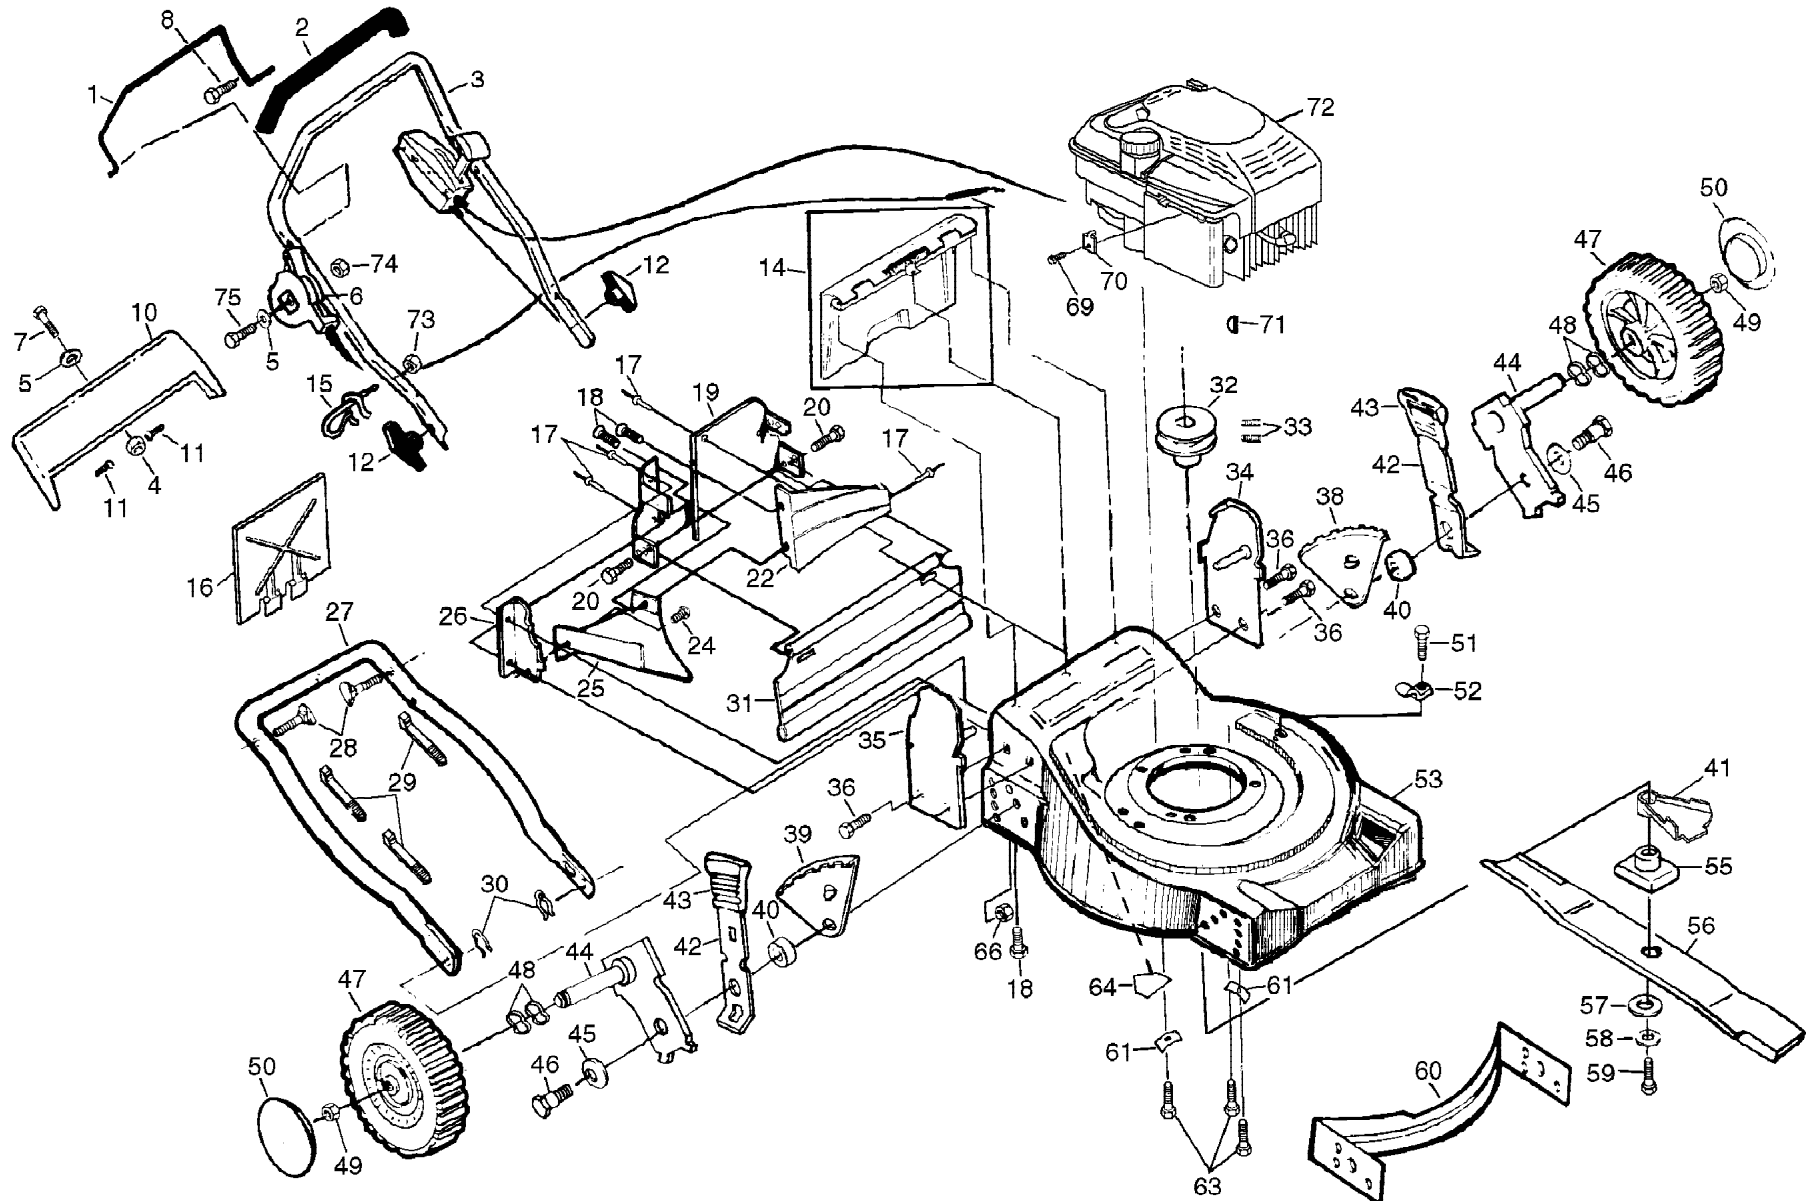

REPAIR PARTS

22" ROTARY LAWN MOWER - - MODEL NO. 56sf (954066101A)

22

REPAIR PARTS

22" ROTARY LAWN MOWER - - MODEL NO. 56sf (954066101A)

23

KEY NO.	PART NO.	DESCRIPTION	KEY NO.	PART NO.	DESCRIPTION
1	532131094	Control Bar	41	532134612	Shield Debris
2	532850724	Handle Grip	42	532125066	Selector Spring
3	532125294	Upper Handle	43	532132800	Selector Knob
4	532063601	Locknut 1/4-20	44	532125061	Axle Arm Assembly
5	532085723	Washer	45	532062335	Belleville Washer
6	532700417	Throttle Control	46	532142748	Shoulder Bolt 3/8-16
7	532085436	Machine Screw 1/4-20 x 1	47	532800333	Wheel & Tire Assembly
10	532800547	Trim Plate	48	532057143	Wave Washer
11	532036953	Self-tapping Screw #10-24 x 5/8	49	532083923	Hex Nut
12	532136376	Handle Knob	50	532850845	Hubcap
14	532129460	Rear Door Asm. (Includes Key. No. 16)	51	532750097	Hex Washer Head Screw #10-24 x 1/2
15	532132001	Rope Guide	52	532087930	Guide Clip
16	532125368	Mulcher Plate	53	532135294	Lawn Mower Housing (Includes Key No. 64)
17	532128415	Pop Rivet	55	532851514	Blade Adapter
18	532054583	Hex Tapping Screw 1/4-20 x 1/2	56	532141114	22" Blade
19	532139734	Back Plate	57	532851074	Hardened Washer
20	532088652	Hinge Screw	58	532850263	Helical Lockwasher 3/8
22	532125348	Rear Baffle	59	532851084	Hex Head Screw 3/8-24 x 1-3/8
24	532086344	Hex Head Screw #10-24 x 1/2	60	532125345	Front Baffle
25	532125376	Discharge Baffle	61	532125078	Engine Washer
26	532138860	Side Baffle	63	532850998	Hex Head Thread Rolling Screw 3/8-16 x 1
27	532125293	Lower Handle	64	532107339	Danger Decal
28	532131959	Handle Bolt	66	532751592	Locknut 3/8-16
29	532066426	Wire Tie	69	532083816	Thread Rolling Screw #10-32 x 5/8
30	532051793	Hairpin Cotter	70	532213146	* Cable Clamp
31	532140540	Rear Skirt	71	532087677	Hi-Pro Key #HP-505
32	532084596	Engine Pulley	72	-----	* Engine - Briggs & Stratton, Model No. 128802
33	532059708	Set Screw 1/4-20 x 5/16	73	873510400	Locknut Keps 1/4-20
34	532139699	Handle Bracket Assembly (Left)	74	532063601	Hex Locknut 1/2-20 CAD
35	532139698	Handle Bracket Assembly (Right)	75	532059935	Screw 1/4-20 x 1.75
36	532055187	Thread Cutting Screw 5/16-18 x 3/4	--	532145554	Owner's Manual (English)
38	532142842	Wheel Adjusting Bracket (Left Rear)	--	532131844	Decal (Housing)
39	532142843	Wheel Adjusting Bracket (Right Rear)	--	532850788	Decal (Trim Plate)
40	532084920	Spacer	--	532750320	Decal RH (Height Adjuster)
			--	532750319	Decal LH (Height Adjuster)

* These parts must be purchased through an authorized Briggs & Stratton dealer.