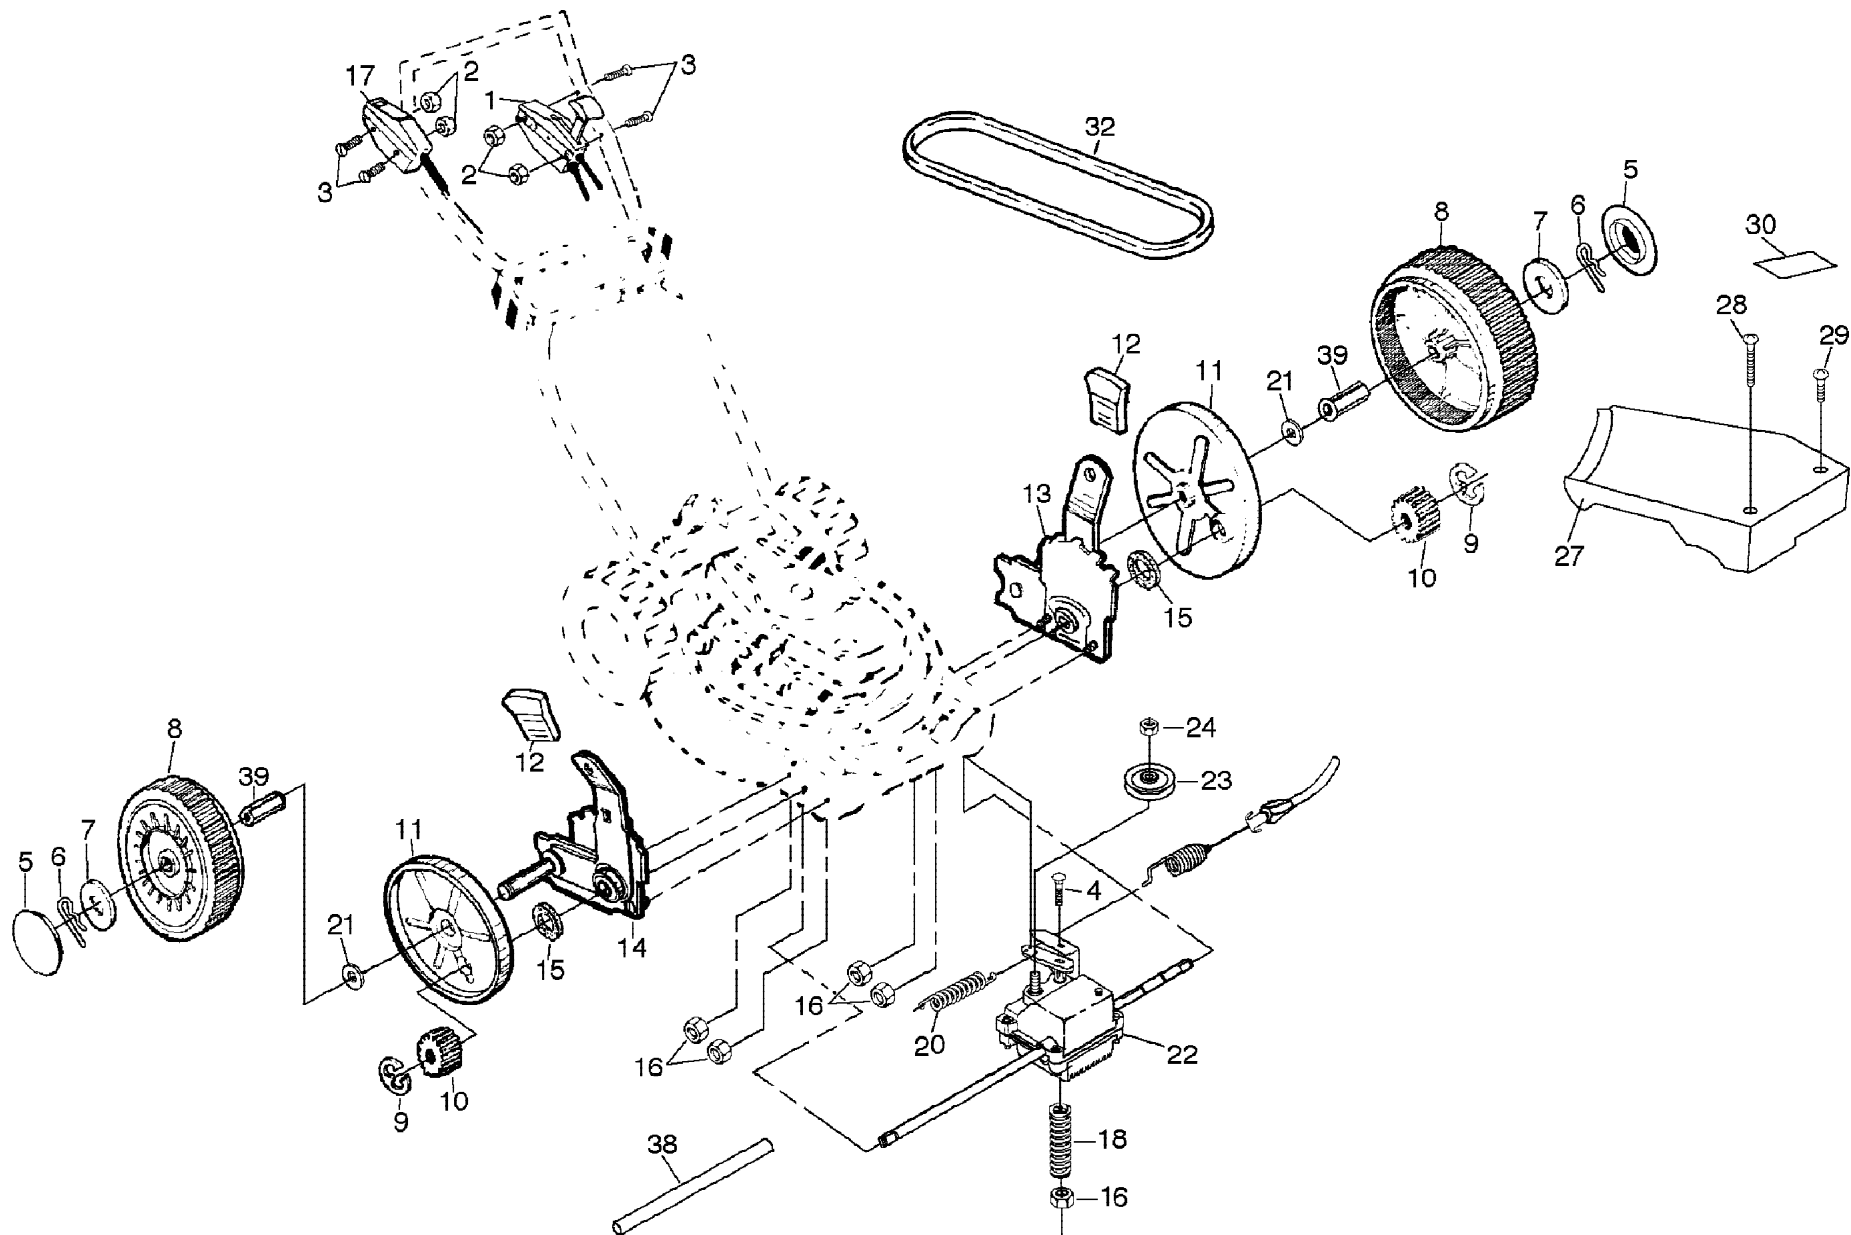

REPAIR PARTS

ROTARY LAWN MOWER - - MODEL NO. 56sfe (954065401B)

28

REPAIR PARTS

ROTARY LAWN MOWER - - MODEL NO. 56sfe (954065401B)

KEY NO.	PART NO.	DESCRIPTION
1	532700616	Drive Control
2	532063601	Locknut #10-24
3	532144929	Hex Head Screw 1/4-20 x 1-1/8
4	532700875	Carriage Bolt 1/4-20 x 2
5	532850845	Hubcap
6	532085179	Retainer Clip
7	532052160	Washer
8	532700953	Wheel & Tire Assembly
9	812000058	E-ring
10	532137054	Pinion
11	532088080	Dust Cover
12	532132800	Selector Knob
13	532142150	Wheel Adjuster Assembly (Left)
14	532142151	Wheel Adjuster Assembly (Right)
15	532088118	Felt Washer
16	532063601	Locknut

KEY NO.	PART NO.	DESCRIPTION
17	532148306	Engine Zone Control Cable
18	532137090	Spring
20	532075192	Spring
21	532067725	Washer
22	532702511	Gear Case Assembly
23	532137052	Drive Pulley
24	532132010	Locknut
27	532700479	Drive Cover
28	532087866	Pan Head Machine Screw #10-24 x 2-3/4
29	532136797	Pan Head Machine Screw #10-24 x 1-3/4
30	532142072	Drive Cover Decal
32	532137078	V-Belt
38	532086012	Drive Shaft Cover
39	532086960	Wheel Bushing
---	532750320	Decal RH (Height Adjuster)
---	532750319	Decal LH (Height Adjuster)