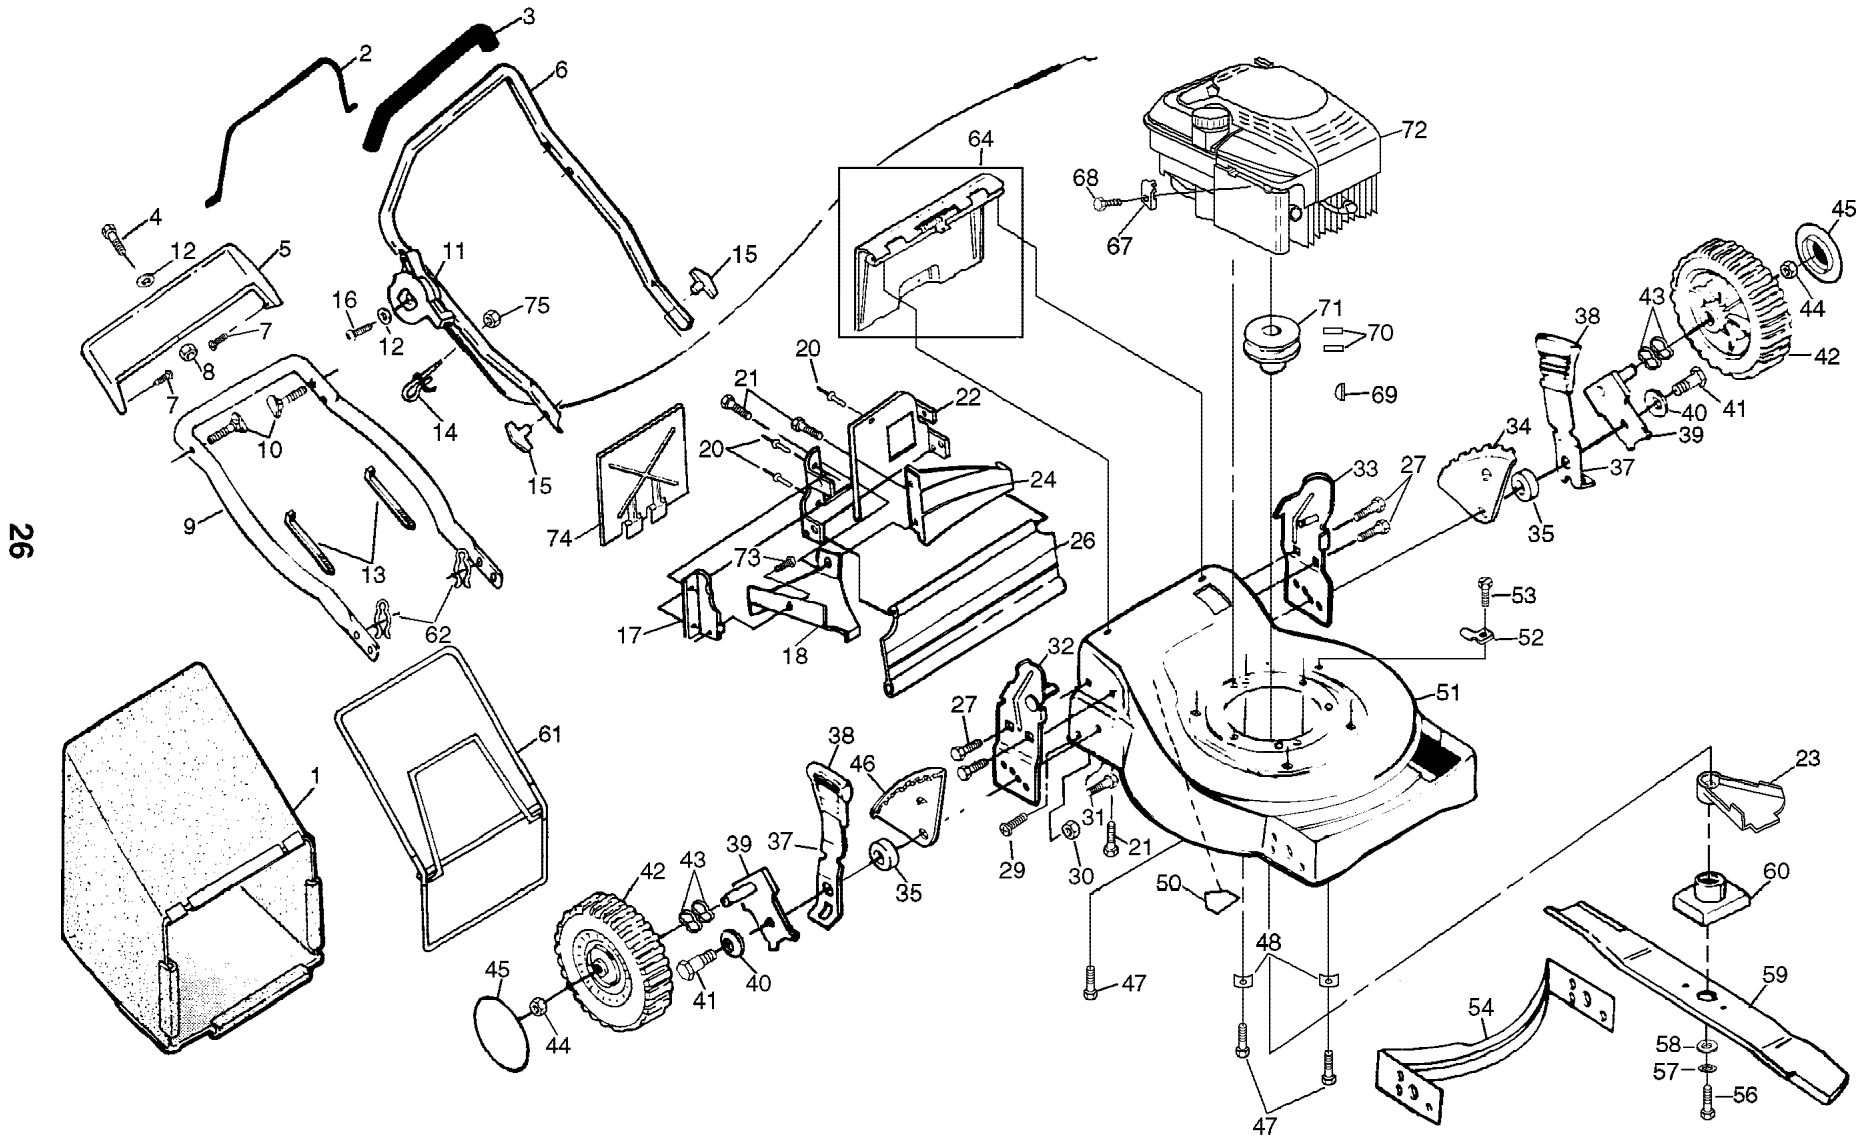

REPAIR PARTS

ROTARY LAWN MOWER - - MODEL NO. 56sfe (954065401B)

26

REPAIR PARTS

ROTARY LAWN MOWER - - MODEL NO. 56sfe (954065401B)

KEY NO.	PART NO.	DESCRIPTION	KEY NO.	PART NO.	DESCRIPTION
1	532800386	Grass Bag Assembly	39	532125061	Axle Arm Assembly
2	532131085	Control Bar	40	532062335	Belleville Washer
3	532850724	Handle Grip	41	532142748	Shoulder Bolt 3/8-16
4	532085436	Hex Washer Head Machine Screw 1/4-20 x 1-1/2	42	532800333	Wheel & Tire Assembly
5	532800547	Trim Plate	43	532057143	Wave Washer
6	532125294	Upper Handle	44	532083923	Nut
7	532036953	Self-tapping Screw #10-24 x 5/8	45	532850845	Hubcap
8	532063601	Locknut 1/4-20	46	532142842	Wheel Adjusting Bracket (RR)
9	532125293	Lower Handle	47	532850998	Thread Rolling Screw 3/8-16 x 1
10	532131959	Handle Bolt	48	532125078	Engine Washer
11	532700417	Throttle Control	50	532107339	Danger Decal
12	532085723	Washer	51	532149097	Lawn Mower Housing (Includes Key No. 50)
13	532066426	Wire Tie	52	532087930	Guide Clip (Housing)
14	532132001	Rope Guide	53	532750097	Hex Washer Head Screw #10-24 x 1/2
15	532136376	Handle Knob	54	532125345	Front Baffle
16	532701650	Round Head Screw 1/4-20 x 2-3/4	56	532851084	Hex Head Screw 3/8-24 x 1-3/8 Gr. 8
17	532138860	Side Baffle	57	532850263	Helical Lockwasher 3/8
18	532125376	Discharge Baffle	58	532851074	Hardened Washer
20	532128415	Rivet	59	532141114	22" Blade
21	532054583	Hex Tapping Screw 1/4-20 x 1/2	60	532851514	Blade Adapter
22	532142194	Back Plate	61	532088614	Catcher Frame Assembly
23	532134612	Debris Shield	62	532051793	Hairpin Cotter
24	532125348	Rear Baffle	64	532147612	Rear Door Assembly
26	532140540	Rear Skirt	67	532213146	* Cable Clamp
27	532055187	Thread Cutting Screw 5/16-18 x 3/4	68	532083816	Thread Rolling Screw #10-32 x 5/8
29	532088652	Hinge Screw	69	532087677	Hi-Pro Key
30	532751592	Locknut	70	532059708	Set Screw 1/4-20 x 5/16
32	532142007	Handle Bracket Assembly (Right)	71	532084596	Engine Pulley
33	532142008	Handle Bracket Assembly (Left)	72	-----	* Engine - Briggs & Stratton - Model No. 128807
34	532142843	Wheel Adjusting Bracket (LR)	73	532086344	Screw
35	532084920	Spacer	74	532125368	Mulcher Plate
37	532125066	Selector Spring	75	873510400	Keys Locknut
38	532132800	Selector Knob	--	532149121	Owner's Manual (English/French)
			--	532850788	Decal (Trim Plate)

* These parts must be purchased through an authorized Briggs & Stratton dealer.