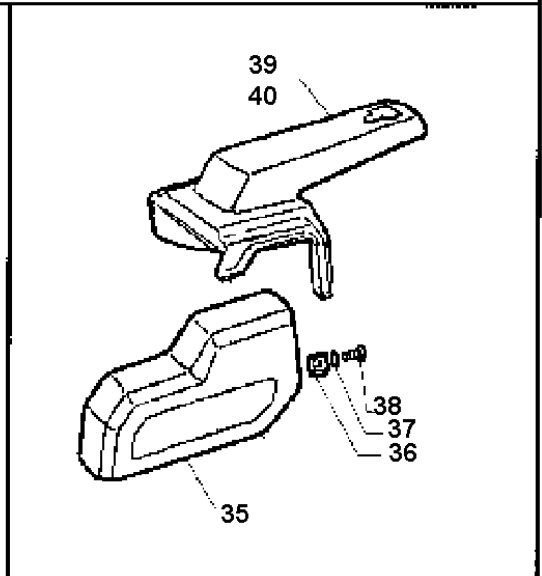

SPARE PARTS LIST

CULTIVATORS/TILLERS

T255 R, 1995-08

PRODUCT COMPLETE

T255 R, 1995-08

Ref	Part No	Description	Remark	QTY KIT
1	519 00 64-72	SCREW	255/255R	1
2	519 65 11-60	PROTECTOR	255/255R 3,5HP	1
3	519 00 64-71	GRATE	5HP	1
4	519 65 30-20	SCREW		1
5	519 65 30-19	WHEEL		1
6	519 65 30-21	KEY		1
7	519 65 30-18	BELT GUIDE		1
8	519 00 24-67	SCREW	L=19	1
9	519 00 64-25	SCREW	L=16	1
10	519 65 05-10	SUPPORT		1
11	519 00 00-07	SLEEVE		1
12	725 24 59-51	SCREW EHHM		1
13	519 65 30-13	FRAME		1
14	725 24 62-51	SCREW EHHM		1
15	734 11 63-01	WASHER		1
16	732 26 16-01	HEXAGON LOCKING NUT		1
17	519 65 30-05	RING		1
18	519 00 26-35	BEARING		1
19	519 65 30-07	SPROCKET		1
20	519 65 30-06	SPACER		1
21	519 00 62-00	NUT		1
22	734 11 63-01	WASHER		1
23	519 65 30-04	PLATE		1
24	519 65 30-08	SHAFT		1
25	519 00 26-31	BALL BEARING		1
26	519 65 30-09	CHAIN		1
27	519 65 30-10	SCREW		1
28	519 65 30-03	PLATE		1
29	519 65 02-01	TAIL-SKID		1
30	519 65 12-10	PIN RETAINING SCREW		1
31	519 65 12-20	PIN RETAINING SCREW		1
32	519 00 62-00	NUT		1
33	519 65 02-81	GUARD		1
34	519 00 03-55	SCREW		1
35	519 65 03-62	COVER		1
36	519 65 03-00	NUT		1
37	735 11 37-51	SPRING WASHER		1
38	729 54 12-01	SCREW CRPANT		1
39	519 65 07-12	COVER	T255 R	1
40	519 65 03-72	COVER	T250	1
41	519 65 30-30	HANDLE		1
42	519 00 07-60	NUT		1
43	519 00 01-13	HANDLE		1
44	519 00 64-17	HOLDER		1
45	519 65 30-15	THROTTLE WIRE		1
46	519 64 94-71	THROTTLE LEVER		1
47	725 63 78-01	SCREW IHCSFM		1
48	516 83 63-07	GRIP		1