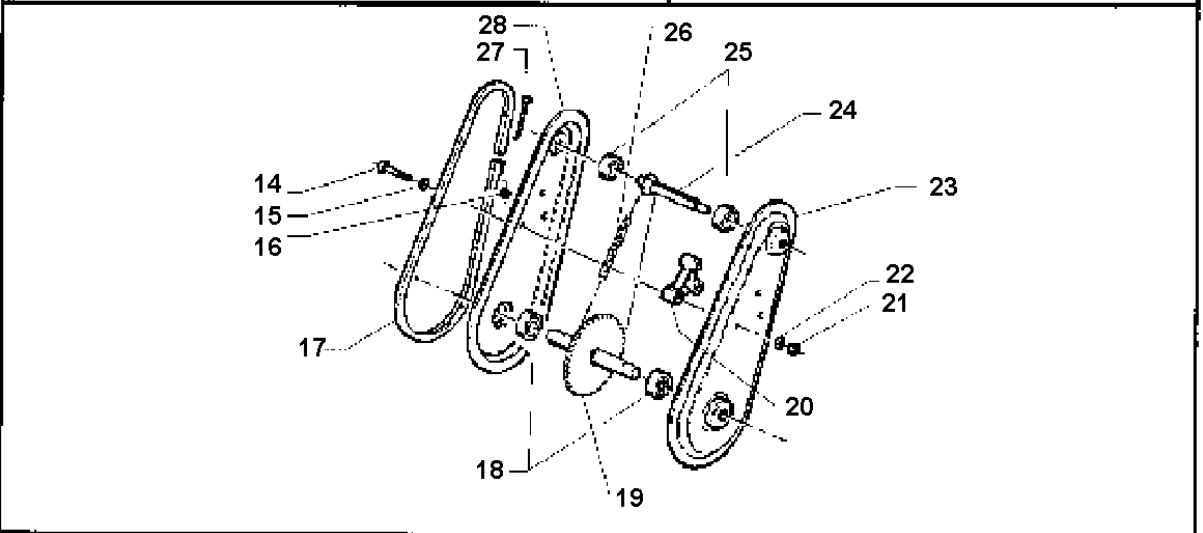

SPARE PARTS LIST

CULTIVATORS/TILLERS

T255 R, 1995-08

PRODUCT COMPLETE

T255 R, 1995-08

Ref	Part No	Description	Remark	QTY KIT
1	519 00 64-72	SCREW	255/255R	1
2	519 65 11-60	PROTECTOR	255/255R 3,5HP	1
3	519 00 64-71	GRATE	5HP	1
4	519 65 30-20	SCREW		1
5	519 65 30-19	WHEEL		1
6	519 65 30-21	KEY		1
7	519 65 30-18	BELT GUIDE		1
8	519 00 24-67	SCREW	L=19	1
9	519 00 64-25	SCREW	L=16	1
10	519 65 05-10	SUPPORT		1
11	519 00 00-07	SLEEVE		1
12	725 24 59-51	SCREW EHHM		1
13	519 65 30-13	FRAME		1
14	725 24 62-51	SCREW EHHM		1
15	734 11 63-01	WASHER		1
16	732 26 16-01	HEXAGON LOCKING NUT		1
17	519 65 30-05	RING		1
18	519 00 26-35	BEARING		1
19	519 65 30-07	SPROCKET		1
20	519 65 30-06	SPACER		1
21	519 00 62-00	NUT		1
22	734 11 63-01	WASHER		1
23	519 65 30-04	PLATE		1
24	519 65 30-08	SHAFT		1
25	519 00 26-31	BALL BEARING		1
26	519 65 30-09	CHAIN		1
27	519 65 30-10	SCREW		1
28	519 65 30-03	PLATE		1
29	519 65 02-01	TAIL-SKID		1
30	519 65 12-10	PIN RETAINING SCREW		1
31	519 65 12-20	PIN RETAINING SCREW		1
32	519 00 62-00	NUT		1
33	519 65 02-81	GUARD		1
34	519 00 03-55	SCREW		1
35	519 65 03-62	COVER		1
36	519 65 03-00	NUT		1
37	735 11 37-51	SPRING WASHER		1
38	729 54 12-01	SCREW CRPANT		1
39	519 65 07-12	COVER	T255 R	1
40	519 65 03-72	COVER	T250	1
41	519 65 30-30	HANDLE		1
42	519 00 07-60	NUT		1
43	519 00 01-13	HANDLE		1
44	519 00 64-17	HOLDER		1
45	519 65 30-15	THROTTLE WIRE		1
46	519 64 94-71	THROTTLE LEVER		1
47	725 63 78-01	SCREW IHCSFM		1
48	516 83 63-07	GRIP		1