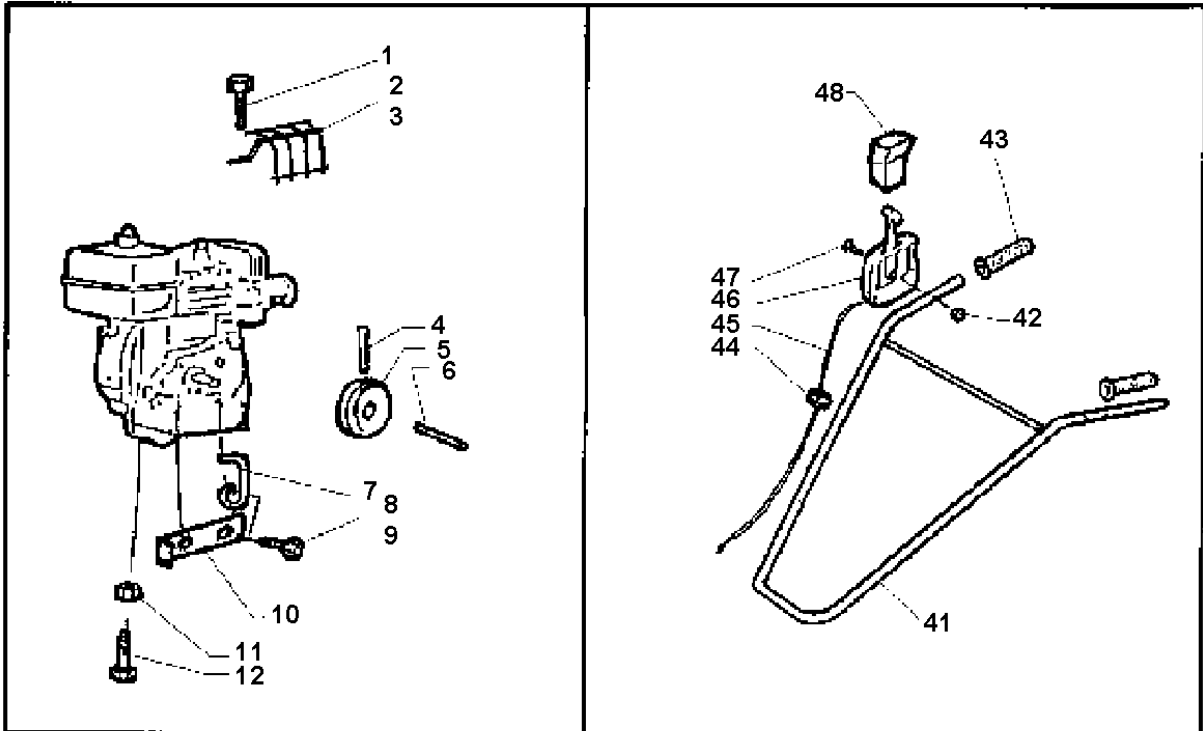

SPARE PARTS LIST

CULTIVATORS/TILLERS

T255 R, 1995-08

PRODUCT COMPLETE

T255 R, 1995-08

Ref	Part No	Description	Remark	QTY KIT
1	519 00 64-72	SCREW	255/255R	1
2	519 65 11-60	PROTECTOR	255/255R 3,5HP	1
3	519 00 64-71	GRATE	5HP	1
4	519 65 30-20	SCREW		1
5	519 65 30-19	WHEEL		1
6	519 65 30-21	KEY		1
7	519 65 30-18	BELT GUIDE		1
8	519 00 24-67	SCREW	L=19	1
9	519 00 64-25	SCREW	L=16	1
10	519 65 05-10	SUPPORT		1
11	519 00 00-07	SLEEVE		1
12	725 24 59-51	SCREW EHHM		1
13	519 65 30-13	FRAME		1
14	725 24 62-51	SCREW EHHM		1
15	734 11 63-01	WASHER		1
16	732 26 16-01	HEXAGON LOCKING NUT		1
17	519 65 30-05	RING		1
18	519 00 26-35	BEARING		1
19	519 65 30-07	SPROCKET		1
20	519 65 30-06	SPACER		1
21	519 00 62-00	NUT		1
22	734 11 63-01	WASHER		1
23	519 65 30-04	PLATE		1
24	519 65 30-08	SHAFT		1
25	519 00 26-31	BALL BEARING		1
26	519 65 30-09	CHAIN		1
27	519 65 30-10	SCREW		1
28	519 65 30-03	PLATE		1
29	519 65 02-01	TAIL-SKID		1
30	519 65 12-10	PIN RETAINING SCREW		1
31	519 65 12-20	PIN RETAINING SCREW		1
32	519 00 62-00	NUT		1
33	519 65 02-81	GUARD		1
34	519 00 03-55	SCREW		1
35	519 65 03-62	COVER		1
36	519 65 03-00	NUT		1
37	735 11 37-51	SPRING WASHER		1
38	729 54 12-01	SCREW CRPANT		1
39	519 65 07-12	COVER	T255 R	1
40	519 65 03-72	COVER	T250	1
41	519 65 30-30	HANDLE		1
42	519 00 07-60	NUT		1
43	519 00 01-13	HANDLE		1
44	519 00 64-17	HOLDER		1
45	519 65 30-15	THROTTLE WIRE		1
46	519 64 94-71	THROTTLE LEVER		1
47	725 63 78-01	SCREW IHCSFM		1
48	516 83 63-07	GRIP		1