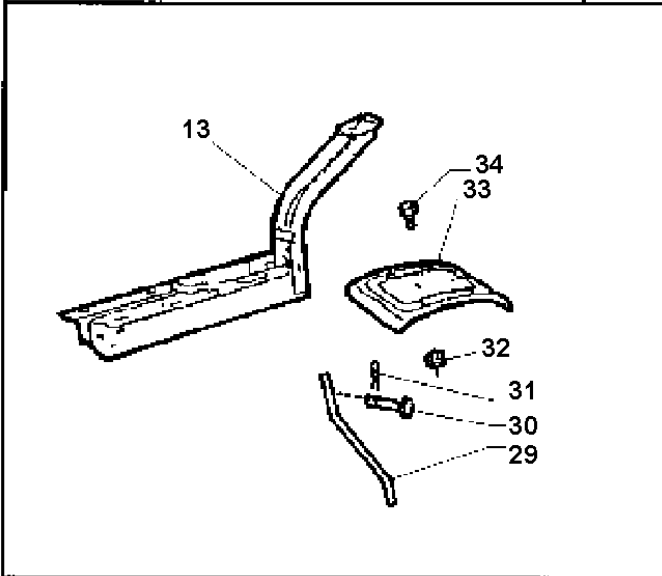

SPARE PARTS LIST

CULTIVATORS/TILLERS

T255 R, 1995-08

PRODUCT COMPLETE

T255 R, 1995-08

Ref	Part No	Description	Remark	QTY KIT
1	519 00 64-72	SCREW	255/255R	1
2	519 65 11-60	PROTECTOR	255/255R 3,5HP	1
3	519 00 64-71	GRATE	5HP	1
4	519 65 30-20	SCREW		1
5	519 65 30-19	WHEEL		1
6	519 65 30-21	KEY		1
7	519 65 30-18	BELT GUIDE		1
8	519 00 24-67	SCREW	L=19	1
9	519 00 64-25	SCREW	L=16	1
10	519 65 05-10	SUPPORT		1
11	519 00 00-07	SLEEVE		1
12	725 24 59-51	SCREW EHHM		1
13	519 65 30-13	FRAME		1
14	725 24 62-51	SCREW EHHM		1
15	734 11 63-01	WASHER		1
16	732 26 16-01	HEXAGON LOCKING NUT		1
17	519 65 30-05	RING		1
18	519 00 26-35	BEARING		1
19	519 65 30-07	SPROCKET		1
20	519 65 30-06	SPACER		1
21	519 00 62-00	NUT		1
22	734 11 63-01	WASHER		1
23	519 65 30-04	PLATE		1
24	519 65 30-08	SHAFT		1
25	519 00 26-31	BALL BEARING		1
26	519 65 30-09	CHAIN		1
27	519 65 30-10	SCREW		1
28	519 65 30-03	PLATE		1
29	519 65 02-01	TAIL-SKID		1
30	519 65 12-10	PIN RETAINING SCREW		1
31	519 65 12-20	PIN RETAINING SCREW		1
32	519 00 62-00	NUT		1
33	519 65 02-81	GUARD		1
34	519 00 03-55	SCREW		1
35	519 65 03-62	COVER		1
36	519 65 03-00	NUT		1
37	735 11 37-51	SPRING WASHER		1
38	729 54 12-01	SCREW CRPANT		1
39	519 65 07-12	COVER	T255 R	1
40	519 65 03-72	COVER	T250	1
41	519 65 30-30	HANDLE		1
42	519 00 07-60	NUT		1
43	519 00 01-13	HANDLE		1
44	519 00 64-17	HOLDER		1
45	519 65 30-15	THROTTLE WIRE		1
46	519 64 94-71	THROTTLE LEVER		1
47	725 63 78-01	SCREW IHCSFM		1
48	516 83 63-07	GRIP		1