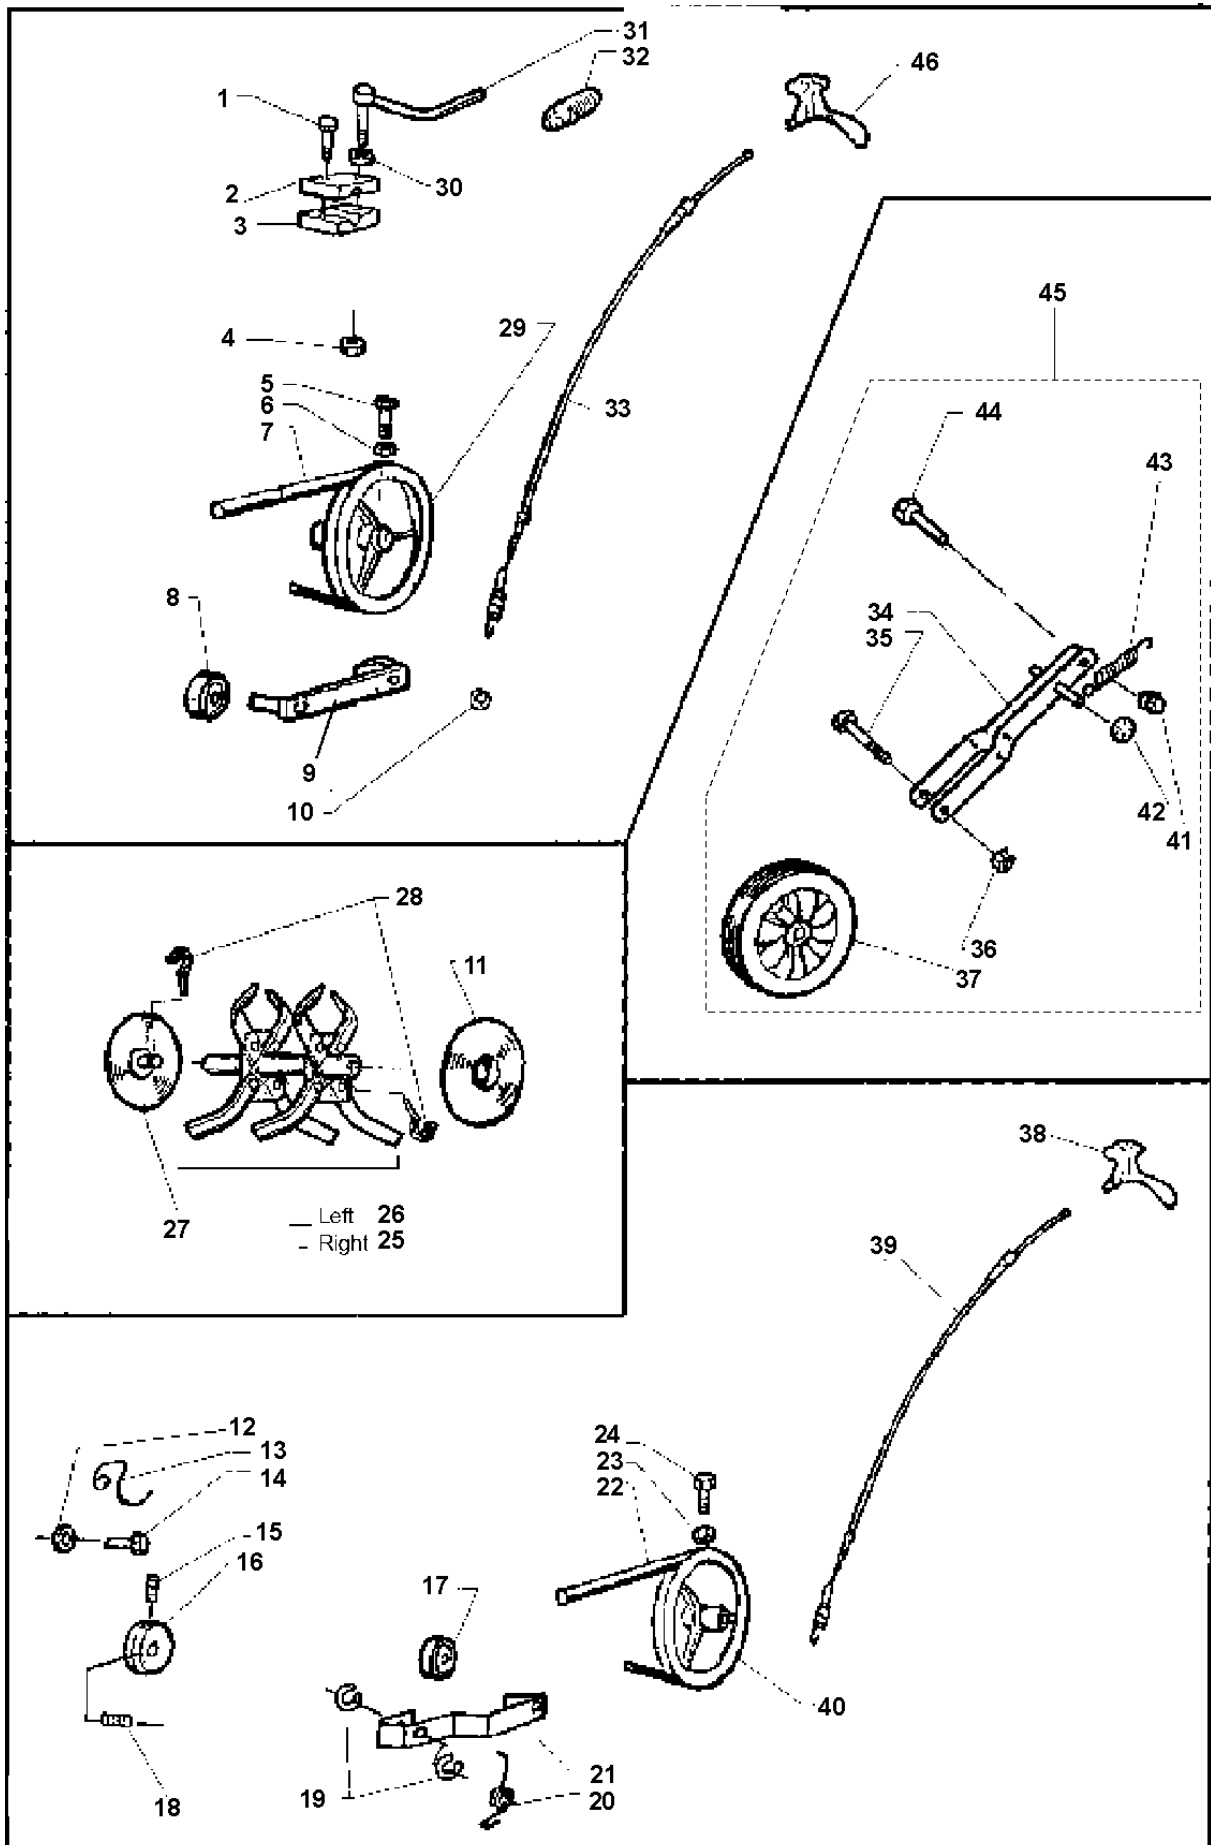

SPARE PARTS LIST

CULTIVATORS/TILLERS

T255 R, 1995-08

PRODUCT COMPLETE

T255 R, 1995-08

Ref	Part No	Description	Remark	QTY KIT
1	519 00 64-72	SCREW	255/255R	1
2	519 65 11-60	PROTECTOR	255/255R 3,5HP	1
3	519 00 64-71	GRATE	5HP	1
4	519 65 30-20	SCREW		1
5	519 65 30-19	WHEEL		1
6	519 65 30-21	KEY		1
7	519 65 30-18	BELT GUIDE		1
8	519 00 24-67	SCREW	L=19	1
9	519 00 64-25	SCREW	L=16	1
10	519 65 05-10	SUPPORT		1
11	519 00 00-07	SLEEVE		1
12	725 24 59-51	SCREW EHHM		1
13	519 65 30-13	FRAME		1
14	725 24 62-51	SCREW EHHM		1
15	734 11 63-01	WASHER		1
16	732 26 16-01	HEXAGON LOCKING NUT		1
17	519 65 30-05	RING		1
18	519 00 26-35	BEARING		1
19	519 65 30-07	SPROCKET		1
20	519 65 30-06	SPACER		1
21	519 00 62-00	NUT		1
22	734 11 63-01	WASHER		1
23	519 65 30-04	PLATE		1
24	519 65 30-08	SHAFT		1
25	519 00 26-31	BALL BEARING		1
26	519 65 30-09	CHAIN		1
27	519 65 30-10	SCREW		1
28	519 65 30-03	PLATE		1
29	519 65 02-01	TAIL-SKID		1
30	519 65 12-10	PIN RETAINING SCREW		1
31	519 65 12-20	PIN RETAINING SCREW		1
32	519 00 62-00	NUT		1
33	519 65 02-81	GUARD		1
34	519 00 03-55	SCREW		1
35	519 65 03-62	COVER		1
36	519 65 03-00	NUT		1
37	735 11 37-51	SPRING WASHER		1
38	729 54 12-01	SCREW CRPANT		1
39	519 65 07-12	COVER	T255 R	1
40	519 65 03-72	COVER	T250	1
41	519 65 30-30	HANDLE		1
42	519 00 07-60	NUT		1
43	519 00 01-13	HANDLE		1
44	519 00 64-17	HOLDER		1
45	519 65 30-15	THROTTLE WIRE		1
46	519 64 94-71	THROTTLE LEVER		1
47	725 63 78-01	SCREW IHCSFM		1
48	516 83 63-07	GRIP		1