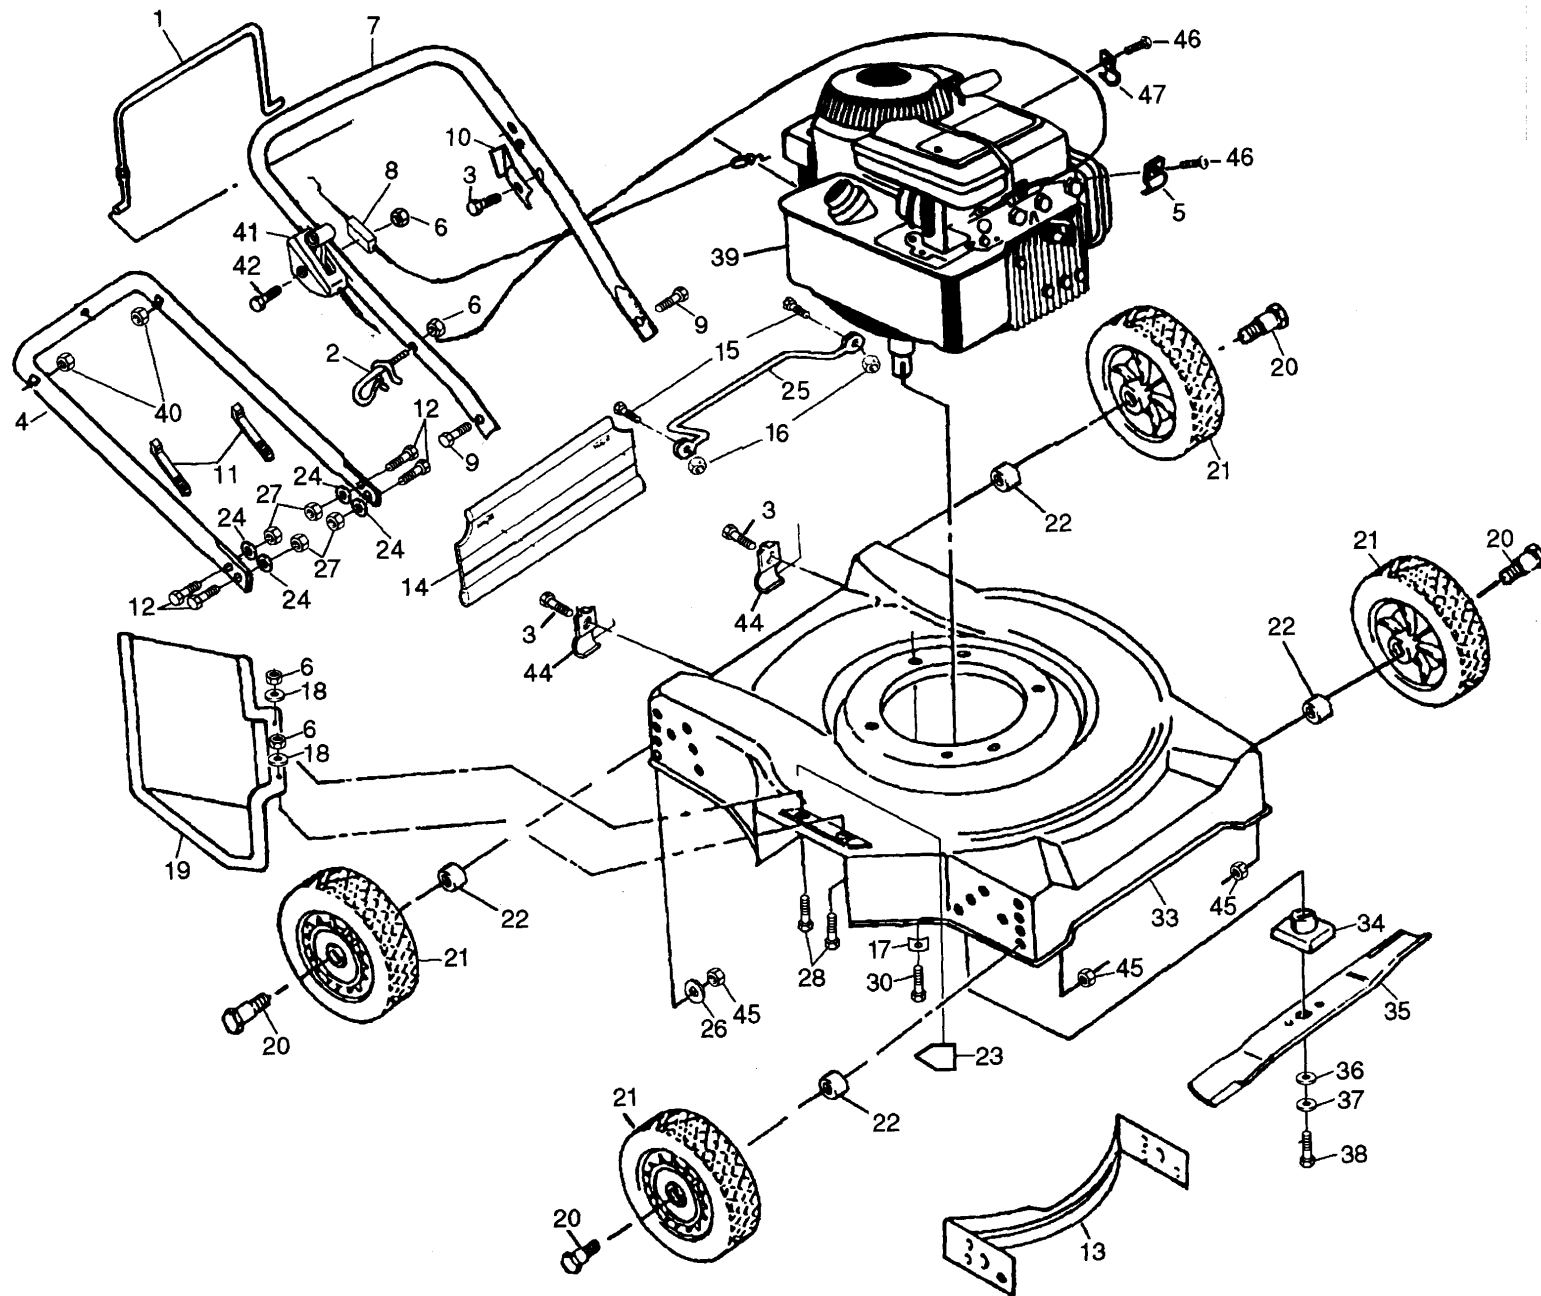

N=New part  
Neues teil  
Nouvelle piece  
Nueva pieza  
Ny detalj

KEY PART NO.	NO.	DESCRIPTION
1	532 08 69-02	Control Bar
2	532 13 20-01	Rope Guide
3	532 75 00-97	Hex Washer Head Self-tapping Screw #10-24 x 1/2
4	532 12 51-89	Lower Handle
5	532 21 31-46	*Cable Clamp (Engine)
6	532 06 36-01	Locknut 1/4-20
7	532 12 53-71	Upper Handle
8	532 85 18-09	Engine Zone Control Cable
9	874 35 04-24	Hex Head Bolt 1/4-20x1-1/2
10	532 12 51-62	Up-Stop Bracket
11	532 06 64-26	Wire Tie
12	532 13 70-09	Hex Head Bolt 3/8-16x1
13	532 14 15-19	Front Baffle
14	532 14 05-41	Rear Skirt
15	532 08 58-25	Screw
16	532 06 91-80	Nut
17	532 12 50-78	Engine Washer
18	532 05 38-47	Flat Washer
19	532 75 20-52	Discharge Guard
20	532 06 76-09	Shoulder Bolt
21	532 13 04-91	Wheel Assembly 7.00x1.50
22	532 13 66-24	Spacer Washer
24	532 05 56-11	Washer
25	532 80 15-42	Foot Guard
26	532 06 15-37	Washer

KEY PART NO.	NO.	DESCRIPTION
27	532 13 20-10	Flange Locknut 3/8-16
28	874 76 04-12	Hex Head Bolt 1/4-20 x 3/4
30	532 85 09-98	Hex Head Thread Rolling Screw 3/8-16 x 1
33	532 14 68-63	Housing Kit
34	532 85 09-77	Blade Adapter
35	532 85 09-72	Blade 20"
36	532 85 10-74	Washer (Hardened)
37	532 85 02-63	Helical Lock Washer
38	532 85 10-84	Hex Head Machine Screw 318-24 x1-318 Gr.8
39	-----	*Engine, Bricas & Stratton ModelNo 95902
40	532 13 20-04	Hex Nut i/4-20
41	532 13 19-22	Throttle Cable STD
42	532 14 49-29	Hex Washer Hd Screw 1 /4-20 x 2.12
44	532 12 52-07	Skirt Bracket
45	532 75 15-92	Locknut 5/8- 16
46	532 08 38-16	Screw, #10 x 5/8
47	532 08 79-30	Cable Clip, Throttle