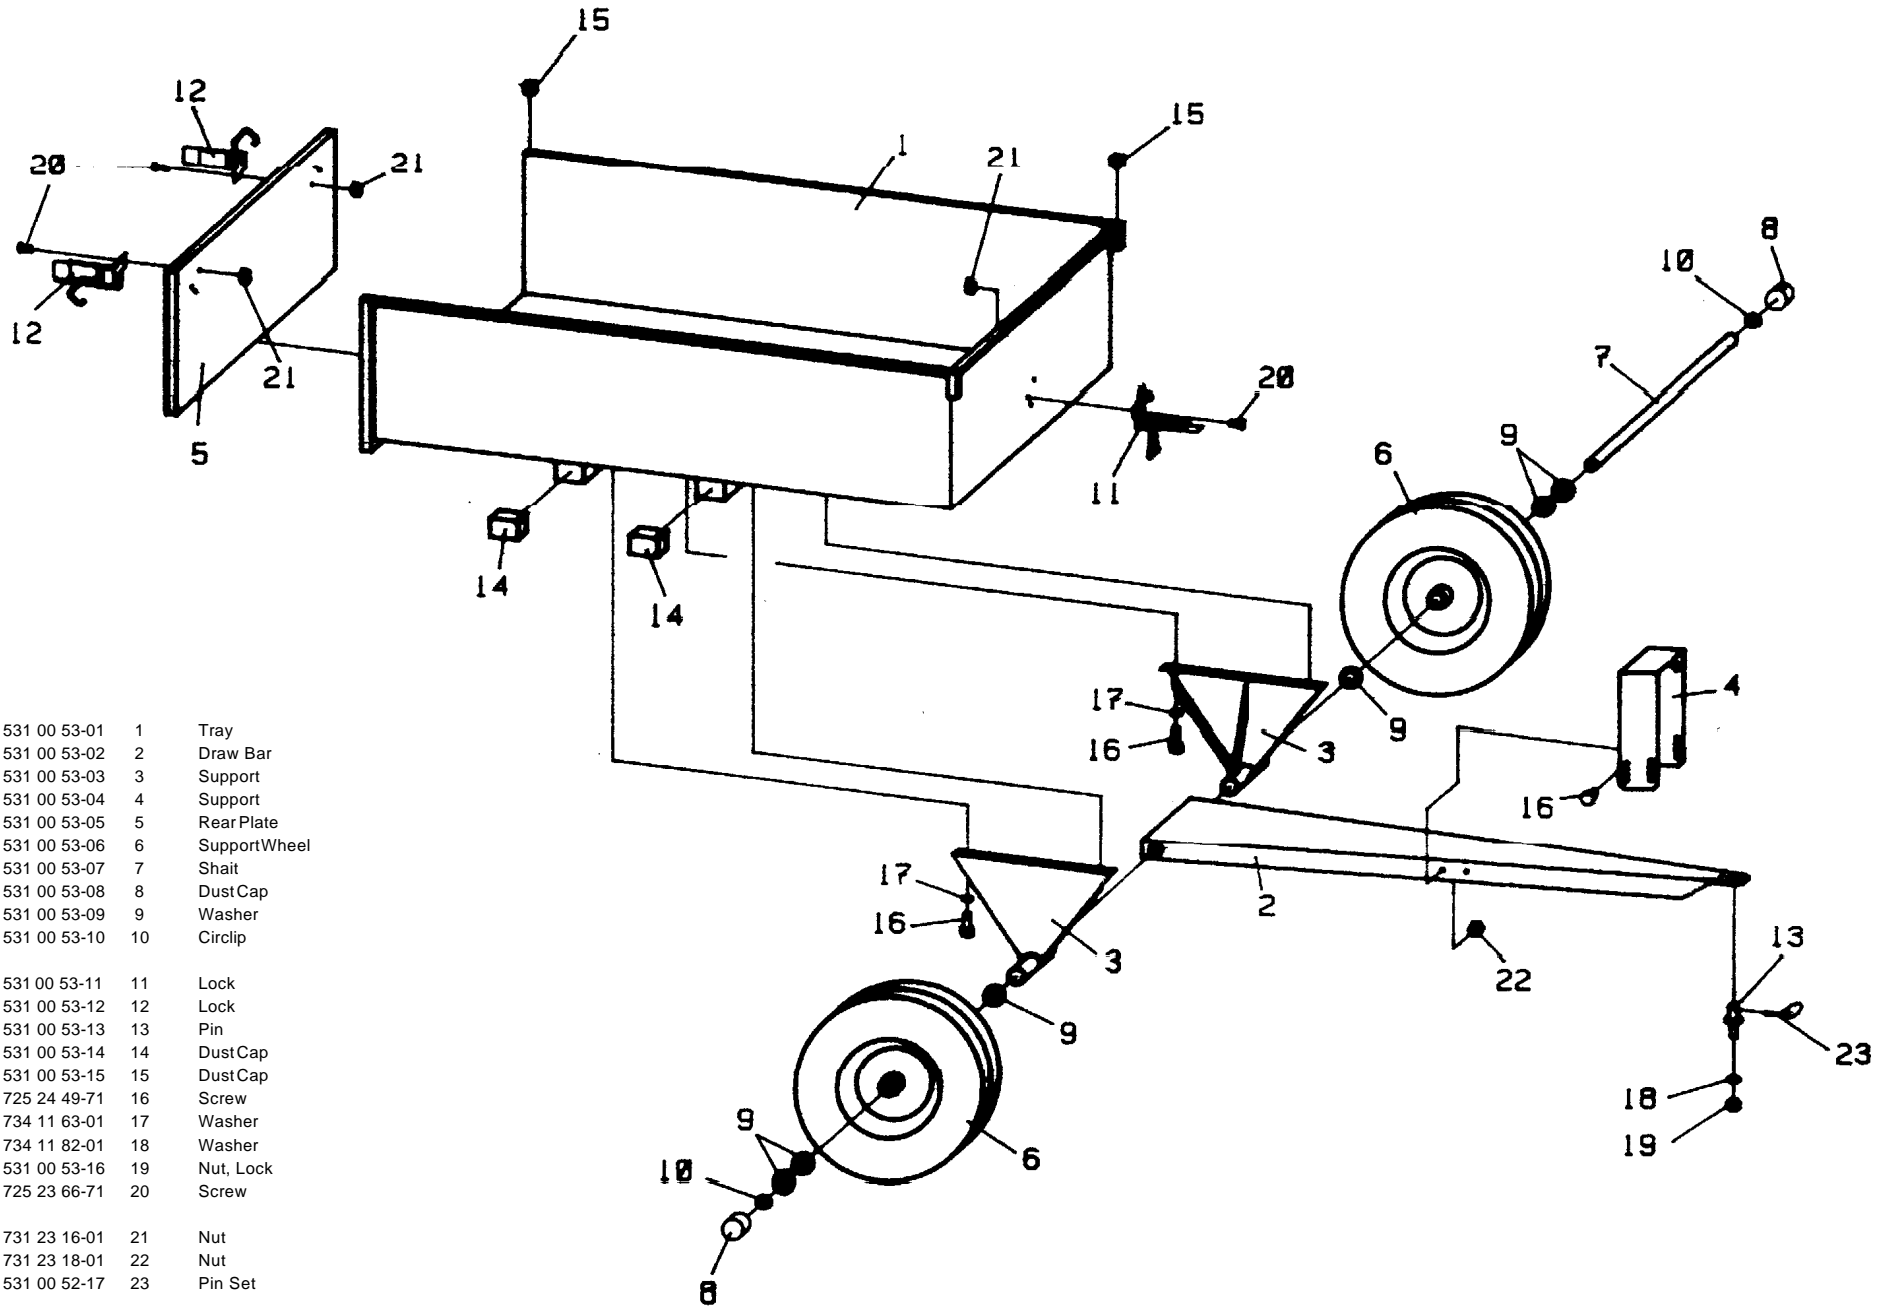

Reservdelar

A

- | | | |
|--------------|----|--------------|
| 531 00 53-01 | 1 | Tray |
| 531 00 53-02 | 2 | Draw Bar |
| 531 00 53-03 | 3 | Support |
| 531 00 53-04 | 4 | Support |
| 531 00 53-05 | 5 | Rear Plate |
| 531 00 53-06 | 6 | SupportWheel |
| 531 00 53-07 | 7 | Shait |
| 531 00 53-08 | 8 | Dust Cap |
| 531 00 53-09 | 9 | Washer |
| 531 00 53-10 | 10 | Circlip |
| 531 00 53-11 | 11 | Lock |
| 531 00 53-12 | 12 | Lock |
| 531 00 53-13 | 13 | Pin |
| 531 00 53-14 | 14 | Dust Cap |
| 531 00 53-15 | 15 | Dust Cap |
| 725 24 49-71 | 16 | Screw |
| 734 11 63-01 | 17 | Washer |
| 734 11 82-01 | 18 | Washer |
| 531 00 53-16 | 19 | Nut, Lock |
| 725 23 66-71 | 20 | Screw |
| 731 23 16-01 | 21 | Nut |
| 731 23 18-01 | 22 | Nut |
| 531 00 52-17 | 23 | Pin Set |