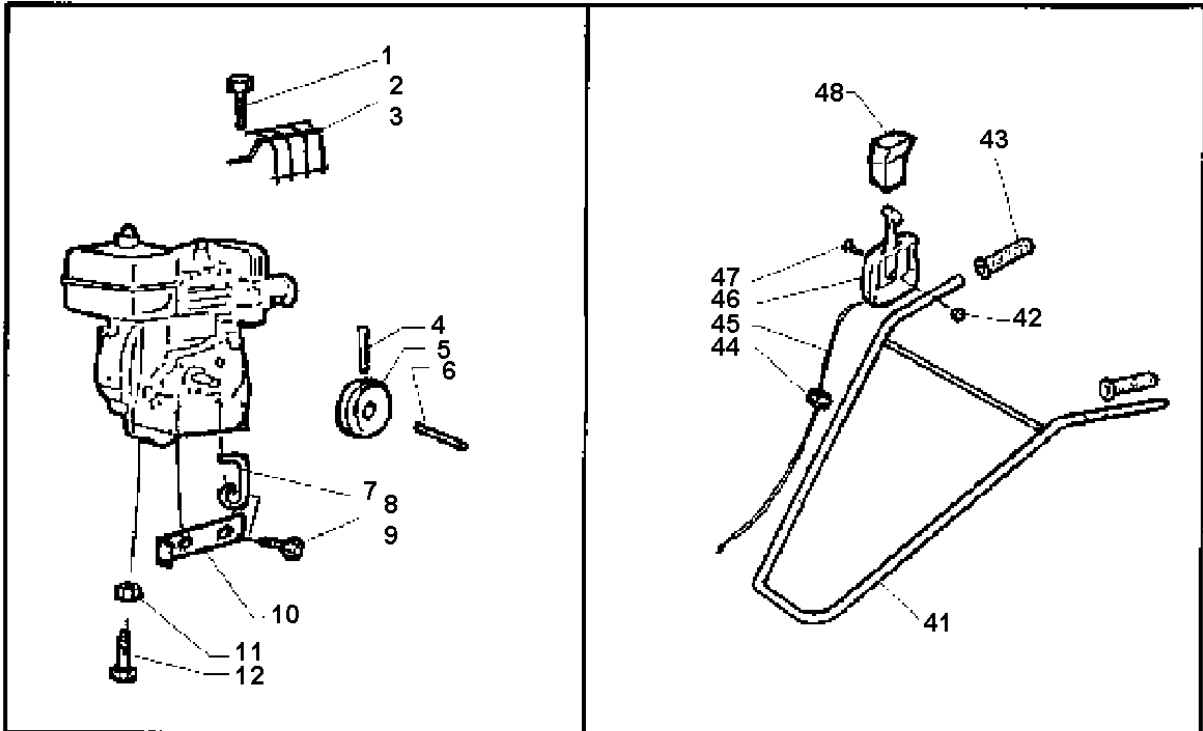

SPARE PARTS LIST

CULTIVATORS/TILLERS

T255, 1995-08

PRODUCT COMPLETE

T255, 1995-08

Ref	Part No	Description	Remark	QTY KIT
1	519 00 64-72	SCREW	255/255R	1
2	519 65 11-60	PROTECTOR	255/255R 3,5HP	1
3	519 00 64-71	GRATE	5HP	1
4	519 65 30-20	SCREW		1
5	519 65 30-19	WHEEL		1
6	519 65 30-21	KEY		1
7	519 65 30-18	BELT GUIDE		1
8	519 00 24-67	SCREW	L=19	1
9	519 00 64-25	SCREW	L=16	1
10	519 65 05-10	SUPPORT		1
11	519 00 00-07	SLEEVE		1
12	725 24 59-51	SCREW EHHM		1
13	519 65 30-13	FRAME		1
14	725 24 62-51	SCREW EHHM		1
15	734 11 63-01	WASHER		1
16	732 26 16-01	HEXAGON LOCKING NUT		1
17	519 65 30-05	RING		1
18	519 00 26-35	BEARING		1
19	519 65 30-07	SPROCKET		1
20	519 65 30-06	SPACER		1
21	519 00 62-00	NUT		1
22	734 11 63-01	WASHER		1
23	519 65 30-04	PLATE		1
24	519 65 30-08	SHAFT		1
25	519 00 26-31	BALL BEARING		1
26	519 65 30-09	CHAIN		1
27	519 65 30-10	SCREW		1
28	519 65 30-03	PLATE		1
29	519 65 02-01	TAIL-SKID		1
30	519 65 12-10	PIN RETAINING SCREW		1
31	519 65 12-20	PIN RETAINING SCREW		1
32	519 00 62-00	NUT		1
33	519 65 02-81	GUARD		1
34	519 00 03-55	SCREW		1
35	519 65 03-62	COVER		1
36	519 65 03-00	NUT		1
37	735 11 37-51	SPRING WASHER		1
38	729 54 12-01	SCREW CRPANT		1
39	519 65 07-12	COVER	T255 R	1
40	519 65 03-72	COVER	T250	1
41	519 65 30-30	HANDLE		1
42	519 00 07-60	NUT		1
43	519 00 01-13	HANDLE		1
44	519 00 64-17	HOLDER		1
45	519 65 30-15	THROTTLE WIRE		1
46	519 64 94-71	THROTTLE LEVER		1
47	725 63 78-01	SCREW IHCSFM		1
48	516 83 63-07	GRIP		1