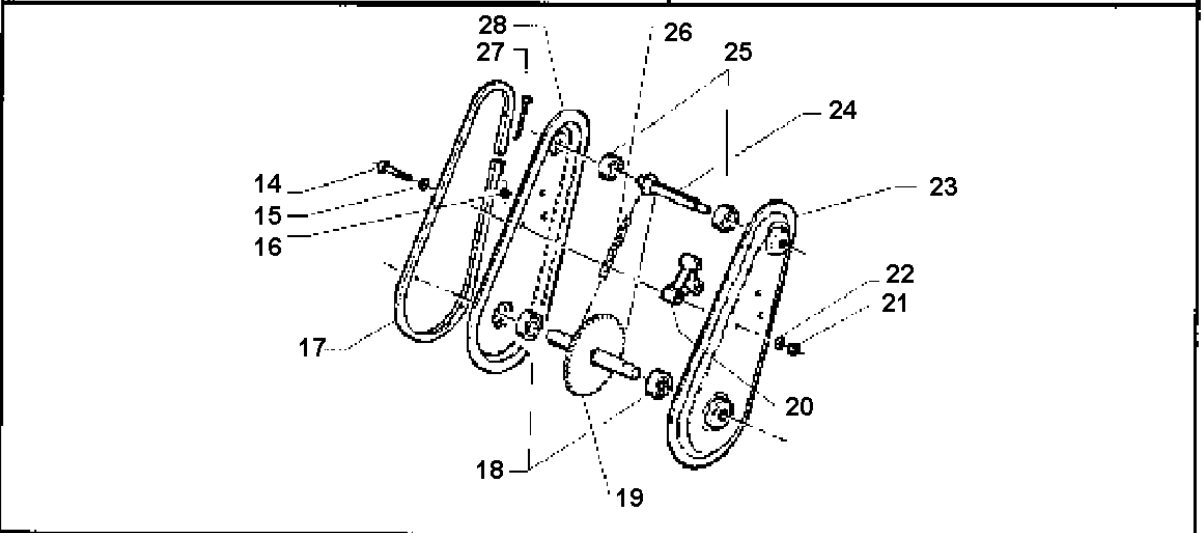

SPARE PARTS LIST

CULTIVATORS/TILLERS

T255, 1995-08

PRODUCT COMPLETE

T255, 1995-08

Ref	Part No	Description	Remark	QTY KIT
1	519 00 64-72	SCREW	255/255R	1
2	519 65 11-60	PROTECTOR	255/255R 3,5HP	1
3	519 00 64-71	GRATE	5HP	1
4	519 65 30-20	SCREW		1
5	519 65 30-19	WHEEL		1
6	519 65 30-21	KEY		1
7	519 65 30-18	BELT GUIDE		1
8	519 00 24-67	SCREW	L=19	1
9	519 00 64-25	SCREW	L=16	1
10	519 65 05-10	SUPPORT		1
11	519 00 00-07	SLEEVE		1
12	725 24 59-51	SCREW EHHM		1
13	519 65 30-13	FRAME		1
14	725 24 62-51	SCREW EHHM		1
15	734 11 63-01	WASHER		1
16	732 26 16-01	HEXAGON LOCKING NUT		1
17	519 65 30-05	RING		1
18	519 00 26-35	BEARING		1
19	519 65 30-07	SPROCKET		1
20	519 65 30-06	SPACER		1
21	519 00 62-00	NUT		1
22	734 11 63-01	WASHER		1
23	519 65 30-04	PLATE		1
24	519 65 30-08	SHAFT		1
25	519 00 26-31	BALL BEARING		1
26	519 65 30-09	CHAIN		1
27	519 65 30-10	SCREW		1
28	519 65 30-03	PLATE		1
29	519 65 02-01	TAIL-SKID		1
30	519 65 12-10	PIN RETAINING SCREW		1
31	519 65 12-20	PIN RETAINING SCREW		1
32	519 00 62-00	NUT		1
33	519 65 02-81	GUARD		1
34	519 00 03-55	SCREW		1
35	519 65 03-62	COVER		1
36	519 65 03-00	NUT		1
37	735 11 37-51	SPRING WASHER		1
38	729 54 12-01	SCREW CRPANT		1
39	519 65 07-12	COVER	T255 R	1
40	519 65 03-72	COVER	T250	1
41	519 65 30-30	HANDLE		1
42	519 00 07-60	NUT		1
43	519 00 01-13	HANDLE		1
44	519 00 64-17	HOLDER		1
45	519 65 30-15	THROTTLE WIRE		1
46	519 64 94-71	THROTTLE LEVER		1
47	725 63 78-01	SCREW IHCSFM		1
48	516 83 63-07	GRIP		1