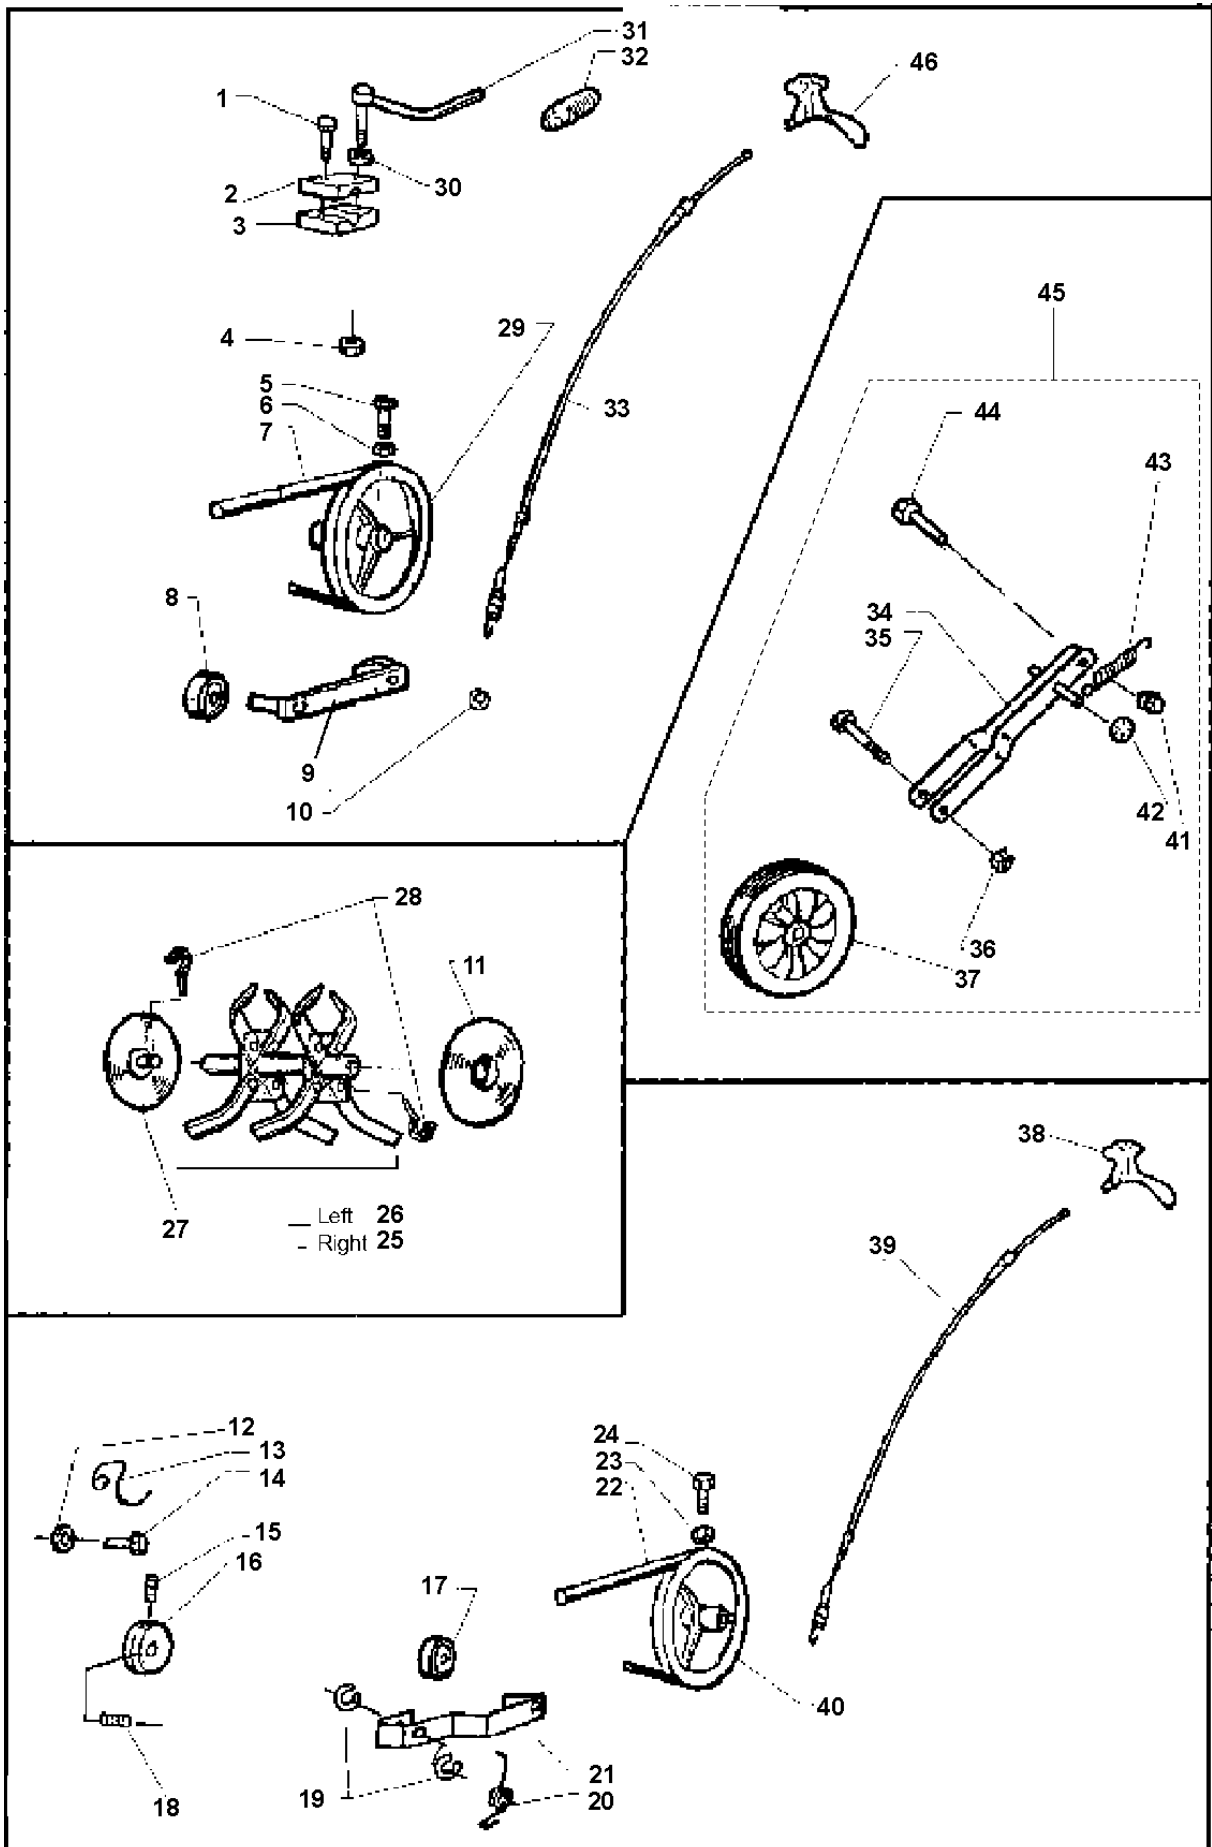

SPARE PARTS LIST

CULTIVATORS/TILLERS

T255, 1995-08

PRODUCT COMPLETE

T255, 1995-08

Ref	Part No	Description	Remark	QTY KIT
1	519 00 64-72	SCREW	255/255R	1
2	519 65 11-60	PROTECTOR	255/255R 3,5HP	1
3	519 00 64-71	GRATE	5HP	1
4	519 65 30-20	SCREW		1
5	519 65 30-19	WHEEL		1
6	519 65 30-21	KEY		1
7	519 65 30-18	BELT GUIDE		1
8	519 00 24-67	SCREW	L=19	1
9	519 00 64-25	SCREW	L=16	1
10	519 65 05-10	SUPPORT		1
11	519 00 00-07	SLEEVE		1
12	725 24 59-51	SCREW EHHM		1
13	519 65 30-13	FRAME		1
14	725 24 62-51	SCREW EHHM		1
15	734 11 63-01	WASHER		1
16	732 26 16-01	HEXAGON LOCKING NUT		1
17	519 65 30-05	RING		1
18	519 00 26-35	BEARING		1
19	519 65 30-07	SPROCKET		1
20	519 65 30-06	SPACER		1
21	519 00 62-00	NUT		1
22	734 11 63-01	WASHER		1
23	519 65 30-04	PLATE		1
24	519 65 30-08	SHAFT		1
25	519 00 26-31	BALL BEARING		1
26	519 65 30-09	CHAIN		1
27	519 65 30-10	SCREW		1
28	519 65 30-03	PLATE		1
29	519 65 02-01	TAIL-SKID		1
30	519 65 12-10	PIN RETAINING SCREW		1
31	519 65 12-20	PIN RETAINING SCREW		1
32	519 00 62-00	NUT		1
33	519 65 02-81	GUARD		1
34	519 00 03-55	SCREW		1
35	519 65 03-62	COVER		1
36	519 65 03-00	NUT		1
37	735 11 37-51	SPRING WASHER		1
38	729 54 12-01	SCREW CRPANT		1
39	519 65 07-12	COVER	T255 R	1
40	519 65 03-72	COVER	T250	1
41	519 65 30-30	HANDLE		1
42	519 00 07-60	NUT		1
43	519 00 01-13	HANDLE		1
44	519 00 64-17	HOLDER		1
45	519 65 30-15	THROTTLE WIRE		1
46	519 64 94-71	THROTTLE LEVER		1
47	725 63 78-01	SCREW IHCSFM		1
48	516 83 63-07	GRIP		1