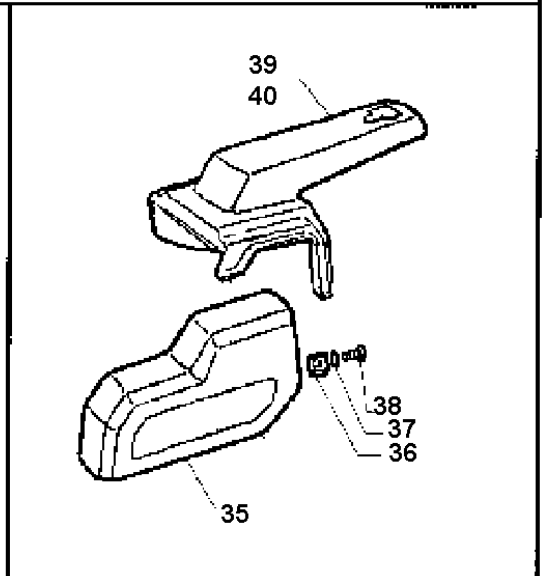

SPARE PARTS LIST

CULTIVATORS/TILLERS

T255, 1995-08

PRODUCT COMPLETE

T255, 1995-08

Ref	Part No	Description	Remark	QTY KIT
1	519 00 64-72	SCREW	255/255R	1
2	519 65 11-60	PROTECTOR	255/255R 3,5HP	1
3	519 00 64-71	GRATE	5HP	1
4	519 65 30-20	SCREW		1
5	519 65 30-19	WHEEL		1
6	519 65 30-21	KEY		1
7	519 65 30-18	BELT GUIDE		1
8	519 00 24-67	SCREW	L=19	1
9	519 00 64-25	SCREW	L=16	1
10	519 65 05-10	SUPPORT		1
11	519 00 00-07	SLEEVE		1
12	725 24 59-51	SCREW EHHM		1
13	519 65 30-13	FRAME		1
14	725 24 62-51	SCREW EHHM		1
15	734 11 63-01	WASHER		1
16	732 26 16-01	HEXAGON LOCKING NUT		1
17	519 65 30-05	RING		1
18	519 00 26-35	BEARING		1
19	519 65 30-07	SPROCKET		1
20	519 65 30-06	SPACER		1
21	519 00 62-00	NUT		1
22	734 11 63-01	WASHER		1
23	519 65 30-04	PLATE		1
24	519 65 30-08	SHAFT		1
25	519 00 26-31	BALL BEARING		1
26	519 65 30-09	CHAIN		1
27	519 65 30-10	SCREW		1
28	519 65 30-03	PLATE		1
29	519 65 02-01	TAIL-SKID		1
30	519 65 12-10	PIN RETAINING SCREW		1
31	519 65 12-20	PIN RETAINING SCREW		1
32	519 00 62-00	NUT		1
33	519 65 02-81	GUARD		1
34	519 00 03-55	SCREW		1
35	519 65 03-62	COVER		1
36	519 65 03-00	NUT		1
37	735 11 37-51	SPRING WASHER		1
38	729 54 12-01	SCREW CRPANT		1
39	519 65 07-12	COVER	T255 R	1
40	519 65 03-72	COVER	T250	1
41	519 65 30-30	HANDLE		1
42	519 00 07-60	NUT		1
43	519 00 01-13	HANDLE		1
44	519 00 64-17	HOLDER		1
45	519 65 30-15	THROTTLE WIRE		1
46	519 64 94-71	THROTTLE LEVER		1
47	725 63 78-01	SCREW IHCSFM		1
48	516 83 63-07	GRIP		1