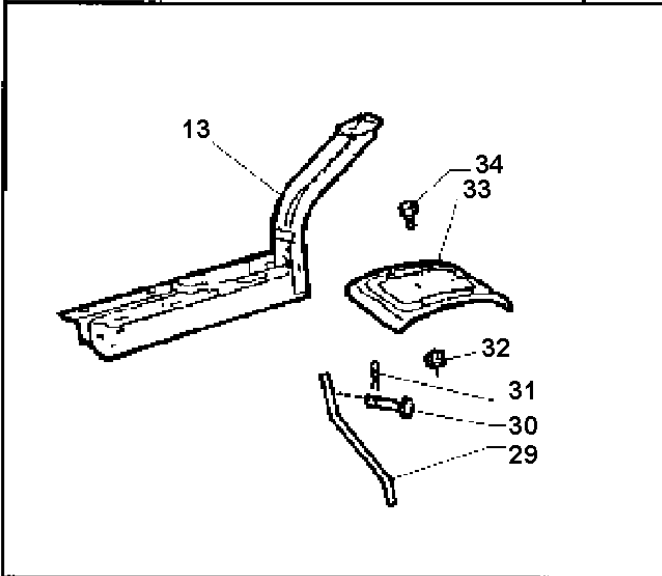

SPARE PARTS LIST

CULTIVATORS/TILLERS

T255, 1995-08

PRODUCT COMPLETE

T255, 1995-08

Ref	Part No	Description	Remark	QTY KIT
1	519 00 64-72	SCREW	255/255R	1
2	519 65 11-60	PROTECTOR	255/255R 3,5HP	1
3	519 00 64-71	GRATE	5HP	1
4	519 65 30-20	SCREW		1
5	519 65 30-19	WHEEL		1
6	519 65 30-21	KEY		1
7	519 65 30-18	BELT GUIDE		1
8	519 00 24-67	SCREW	L=19	1
9	519 00 64-25	SCREW	L=16	1
10	519 65 05-10	SUPPORT		1
11	519 00 00-07	SLEEVE		1
12	725 24 59-51	SCREW EHHM		1
13	519 65 30-13	FRAME		1
14	725 24 62-51	SCREW EHHM		1
15	734 11 63-01	WASHER		1
16	732 26 16-01	HEXAGON LOCKING NUT		1
17	519 65 30-05	RING		1
18	519 00 26-35	BEARING		1
19	519 65 30-07	SPROCKET		1
20	519 65 30-06	SPACER		1
21	519 00 62-00	NUT		1
22	734 11 63-01	WASHER		1
23	519 65 30-04	PLATE		1
24	519 65 30-08	SHAFT		1
25	519 00 26-31	BALL BEARING		1
26	519 65 30-09	CHAIN		1
27	519 65 30-10	SCREW		1
28	519 65 30-03	PLATE		1
29	519 65 02-01	TAIL-SKID		1
30	519 65 12-10	PIN RETAINING SCREW		1
31	519 65 12-20	PIN RETAINING SCREW		1
32	519 00 62-00	NUT		1
33	519 65 02-81	GUARD		1
34	519 00 03-55	SCREW		1
35	519 65 03-62	COVER		1
36	519 65 03-00	NUT		1
37	735 11 37-51	SPRING WASHER		1
38	729 54 12-01	SCREW CRPANT		1
39	519 65 07-12	COVER	T255 R	1
40	519 65 03-72	COVER	T250	1
41	519 65 30-30	HANDLE		1
42	519 00 07-60	NUT		1
43	519 00 01-13	HANDLE		1
44	519 00 64-17	HOLDER		1
45	519 65 30-15	THROTTLE WIRE		1
46	519 64 94-71	THROTTLE LEVER		1
47	725 63 78-01	SCREW IHCSFM		1
48	516 83 63-07	GRIP		1