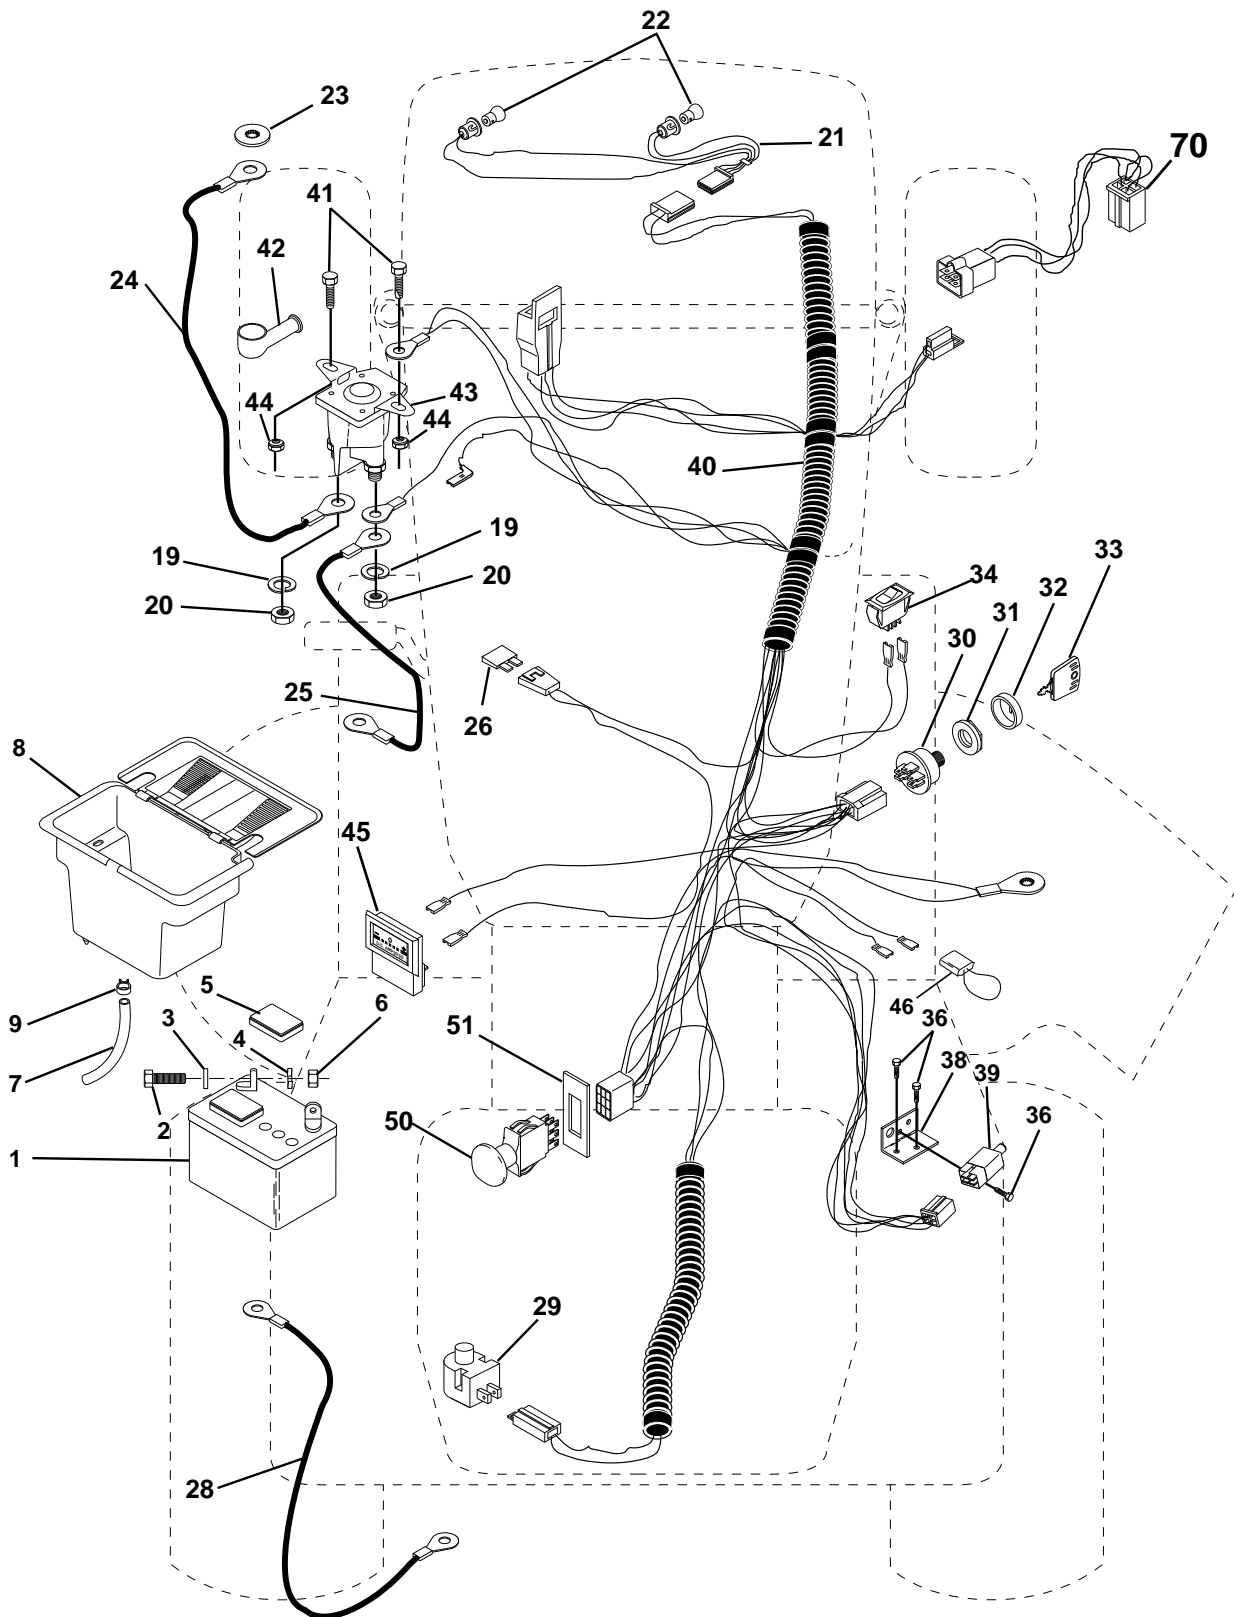

LTH 140

5.1998
PARTS LISTING

954001192A

REPAIR PARTS

14 HP 42" TRACTOR - MODEL NO. 954001192A

ELECTRICAL

REPAIR PARTS

14 HP 42" TRACTOR - MODEL NO. 954001192A

NOTE All component dimensions given in U. S. inches.
1 inch = 25.4 mm

REPAIR PARTS

14 HP 42" TRACTOR - MODEL NO. LTH140 (954001192A)

ENGINE

REPAIR PARTS

14 HP 42" TRACTOR - MODEL NO. LTH140 (954001192A)

ENGINE

NOTE: All component dimensions given in U. s. inches.
1 inch = 25.4 mm

REPAIR PARTS

14 HP 42" TRACTOR - MODEL NO. LTH140 (H954001192A)

SEAT ASSEMBLY

KEY NO.	PART NO.	DESCRIPTION
1	532124185	Seat
2	532140551	Bracket Pivot Seat
3	874760616	Bolt, Hex 3/8-16unc x 1
4	819131610	Washer 13/32 X 1 X 10 Ga
5	532145006	Clip Push in Hinged
6	873800600	Nut, Crownlock 3/8-16 Unc
7	532124181	Spring Seat Cprsn
8	817490616	Screw Hwsh Thdrol 3/8-16x1
9	819131614	Washer 13/32 X 1 X 14 Ga
10	532140552	Pan Seat
11	532120068	Knob Seat 1/2-13unc
12	532121246	Bracket Mounting Switch

NOTE: All component dimensions given in U.S. inches
1 inch = 25.4 mm

REPAIR PARTS

14 HP 42" TRACTOR - MODEL NO. LTH140 (954001192A)

MOWER LIFT ASSEMBLY

REPAIR PARTS

14 HP 42" TRACTOR - MODEL NO. LTH140 (954001192A)