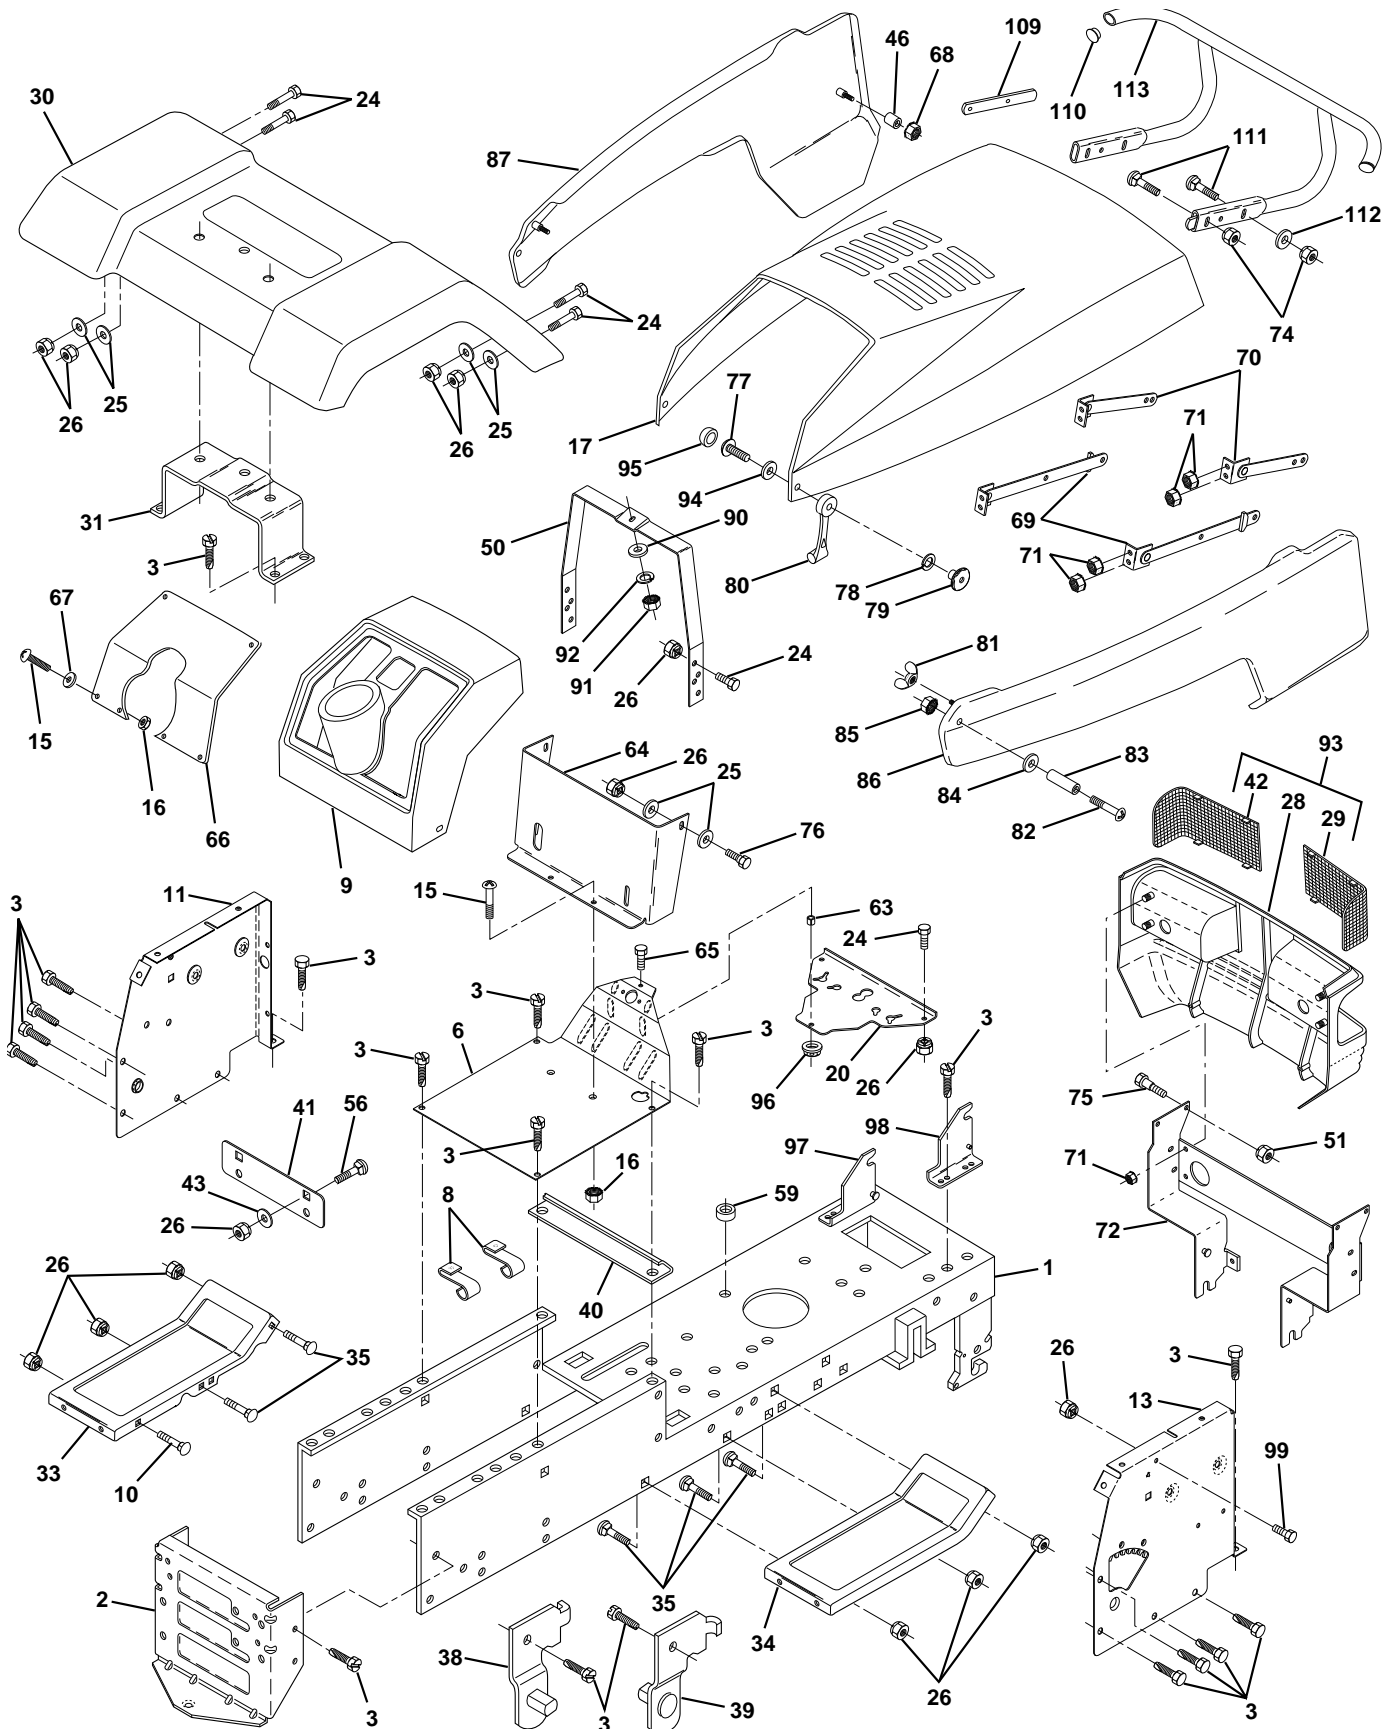

REPAIR PARTS

14 HP 42" TRACTOR - MODEL NO.954001192A

CHASSIS AND ENCLOSURES

REPAIR PARTS

14 HP 42" TRACTOR - MODEL NO. 954001192A

CHASSIS AND ENCLOSURES

KEY PART NO. NO.	DESCRIPTION	KEY PART NO. NO.	DESCRIPTION
1	532140341 Chassis 11 ga	69	532106784 Strap Assembly, Hinge, Rear
2	532140356 Drawbar	70	532104618 Strap Assembly, Hinge, Front
3	817490612 Screw, Thd., Roll. 3/8-16 x 3/4	71	873640400 Nut Keps Blk Hex 1/4-20 UNC
6	532125453 Saddle	72	532126025 Support Assembly, Grille
8	532126471 Clip Insulator .406 Mtg. Hole	74	873680600 Nut Crownlock 3/8-16 UNC
9	532140452 Dashboard	75	532123481 Bolt, Shoulder 1/4-20 UNC
10	872140608 Bolt, Carriage 3/8-16 UNC x 1	76	874780620 Bolt, Hex, Fin. 3/8-16 UNC x 1-1/4
11	532136967 Dash Panel, LH	77	874191008 Screw, Machine, Cross Pan Head #10-24 x 1/2
13	532136970 Dash Panel, RH	78	810071000 Washer, Lock #10
15	874180512 Screw, Machine 5/16-18 UNC x 3/4	79	532125004 Nut, Weld
16	873510500 Nut, Hex, Keps 5/16-18 UNC	80	532109808 Latch, Chute
17	532125454 Hood	81	532123198 Wing Nut, Plastic 1/4-20
20	532140181 Plate, Battery Support	82	874981020 Screw, Machine, Cross Pan Head #10-24 x 1-1/4
24	874780616 Bolt Fin Hex 3/8-16 x 1 Gr.5	83	532007206 Spacer, Split #10 x 3/4
25	819131312 Washer 13/32 x 13/16 x 12 Gauge	84	819070818 Washer 7/32 x 1/2 x 18 Gauge
26	873800600 Nut Lock Hex w/ins 3/8-16 UNC	85	873731000 Nut, Hex, Keps #10-24 UNC
28	532127325 Grille	86	532138886 Side Panel, RH
29	532124251 Lens, Headlight, RH, Smoked	87	532125393 Side Panel, LH
30	532143050 Fender	90	819091216 Washer 9/32 x 3/4 x 16 Gauge
31	532139976 Bracket Fender	91	873220400 Nut, Hex, Fin. 1/4-20 UNC
33	532124899 Footrest, LH	92	810040400 Washer, Lock, Hvy Helical 1/4
34	532124914 Footrest, RH	93	532127321 Grill Assembly
35	872110606 Bolt, Carriage 3/8-16 x 3/4	94	532110357 Washer, Cap
38	532139886 Pivot Bracket Assembly, Rear, LH	95	532110356 Cap, Black
39	532139887 Pivot Bracket Assembly, Rear, RH	96	873800500 Nut Lock Hex w/ins 5/16-18 UNC
40	532139977 Spacer Fender LT	97	532110853 Pivot Bracket Assembly, LH
41	532139978 Plate Extention Fender	98	532110852 Pivot Bracket Assembly, RH
42	532124250 Lens, Headlight, LH, Smoked	99	874760616 Bolt, Hex, Fin. 3/8-16 UNC x 1
43	819171416 Washer 17/32 x 7/8 x 16 Ga	109	532141461 Bracket Extension Bumper
46	532127316 Retainer	110	532143679 Plug Plastic
50	532124130 Support, Dash	111	872140610 Bolt Carriage 3/8-16 x 1-1/4
51	873800400 Nut Lock w/insert 1/4-20 UNC	112	819131316 Washer 13/32 x 13/16 x 16 Ga
56	872140606 Bolt rdhd sqnk 3/8-16 x 3/4	113	532141460 Bumper Asm
59	532110436 Bushing Snap Split	---	532005479 Plug, Button
63	532121236 Space Split	---	532125085 Plug Dash
64	532104783 Dash, Lower	---	532121794 Cover Access
65	874760532 Bolt, Hex, Fin. 5/16-18 UNC x 2		
66	532143049 Plate, Dash		
67	819111116 Washer 11/32 x 11/16 x 16 Gauge		
68	873510400 Nut, Hex, Keps 1/4-20 UNC		

NOTE: All component dimensions given in U.S. inches
1 inch = 25.4 mm