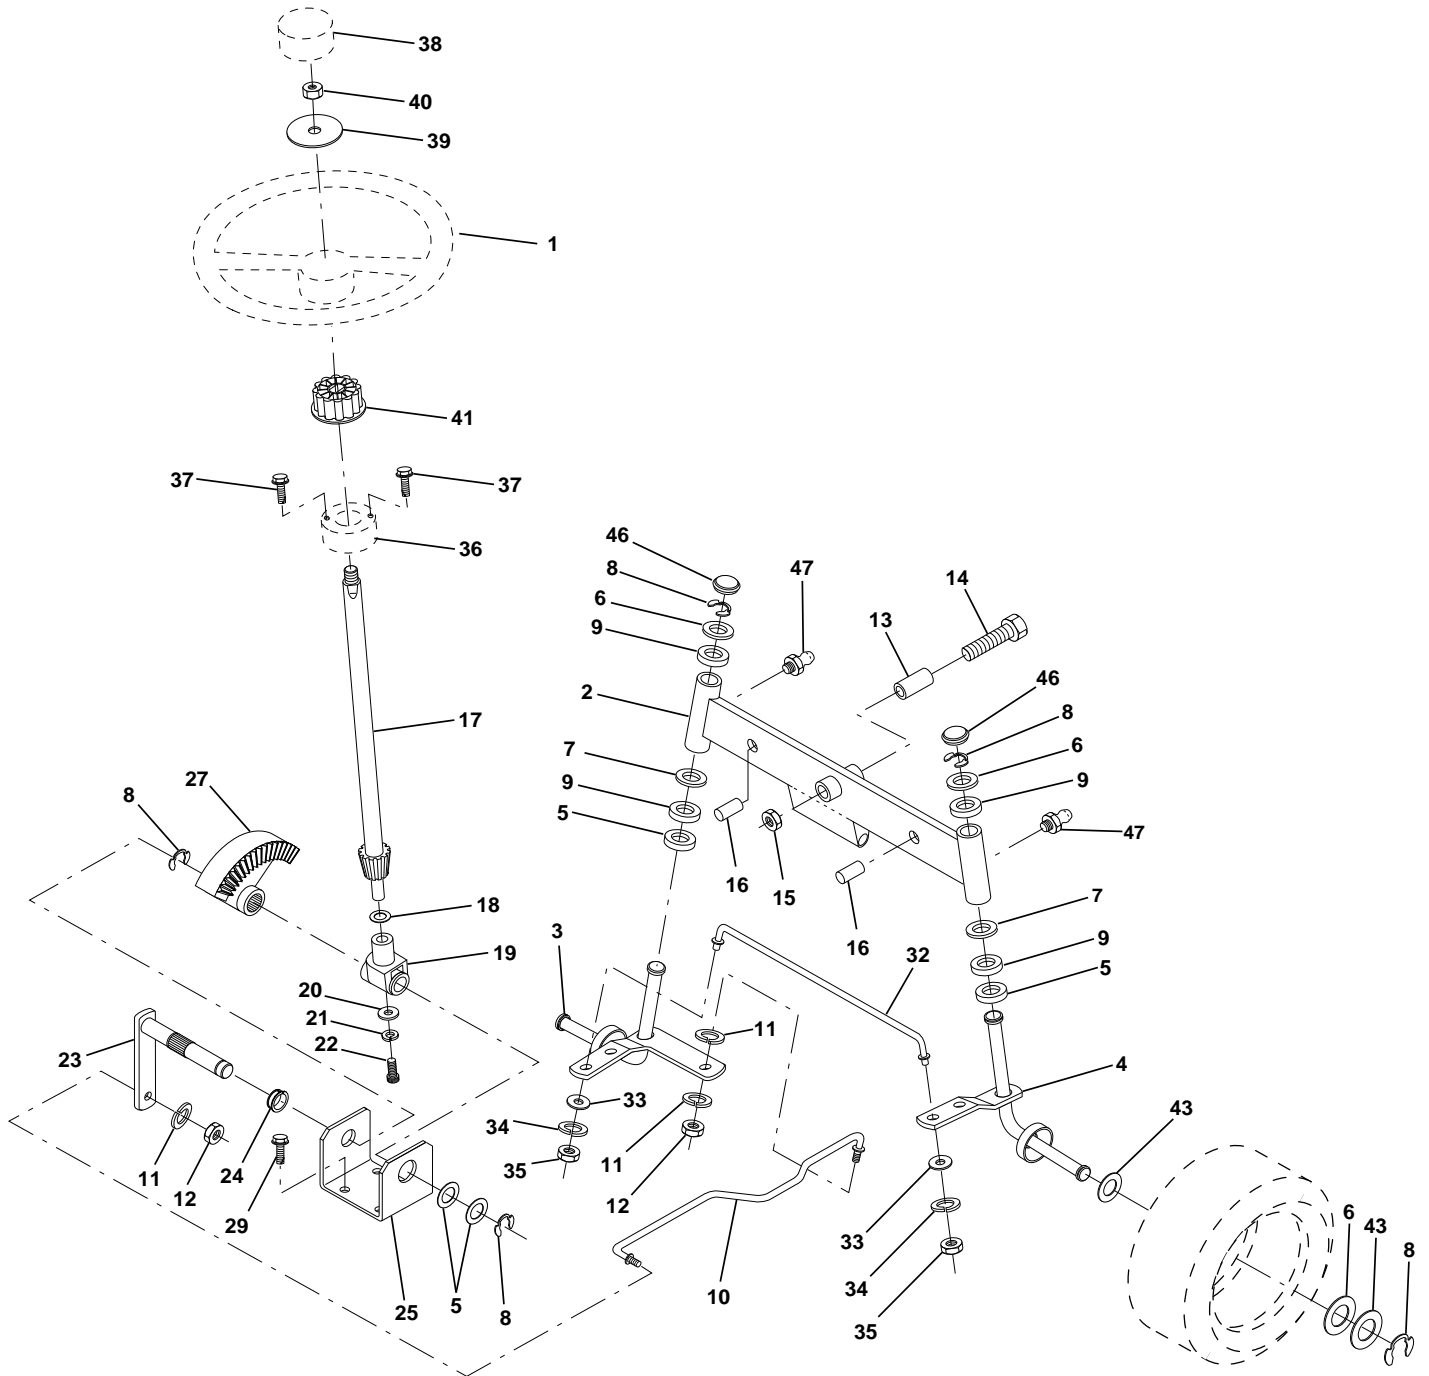

NOTE All component dimensions given in U. S. inches.
1 inch = 25.4 mm

REPAIR PARTS

14 HP 42" TRACTOR - MODEL NO. LTH140 (954001192A)

ENGINE

REPAIR PARTS

14 HP 42" TRACTOR - MODEL NO. LTH140 (954001192A)

ENGINE

KEY PART NO. NO.	DESCRIPTION
1 532132753	Control Th/ch
2 817720410	Screw Hex Thd Cut 1/4-20x5/8 T
3 -----	Engine Kohl 14 HP Model No. PS1456
4 532137350	Muffler LT Kohler
14 813280328	Nipple Pipe 3/8 Npt X 3-1/2"
15 813200300	Elbow Std 90° 3/8-18 Npt
21 532110436	Bushing Snap Split
23 532128953	Shield Heat Browning
24 817021008	Screw Hex Thd Cut #10-24unc X 1/2
29 532137180	Kit Spark Arrestor
31 532109202	Fuel Tank Front 1 25
32 532140527	Cap Asm Fuel W/sym Vented
33 532123487	Hose Clamp
37 532101335	Fuel Line
38 -----	Plug Oil Drain (Order from Engine Mfg.)
40 532110436	Bushing Snap Split
44 817490612	Screw Hexwash Thdrol 3/8-16x3/4 Ty-tt
45 -----	Bolt, Hex (Order from Engine Mfg.)
62 810040500	Washer Lock Hvy Hlcl Spr 5/16
63 811050500	Washer Lock Ext Tooth 5/16
73 532128229	Bracket Support Tank Fuel
74 874780616	Bolt, Hex 3/8-16unc X 1
75 873800600	Nut Lock Hex w/ins 3/8-16 UNC
76 532128230	Strap Support Fuel Tank
77 819101216	Washer, Flat
79 532125398	Bolt Hex
80 874760508	Bolt, Fin Hex 5/16-18 X 5/8

NOTE: All component dimensions given in U. S. inches.
1 inch = 25.4 mm

REPAIR PARTS

14 HP 42" TRACTOR - MODEL NO. LTH140 (954001192A)

STEERING ASSEMBLY

REPAIR PARTS

14 HP 42" TRACTOR - MODEL NO. LTH140 (954001192A)