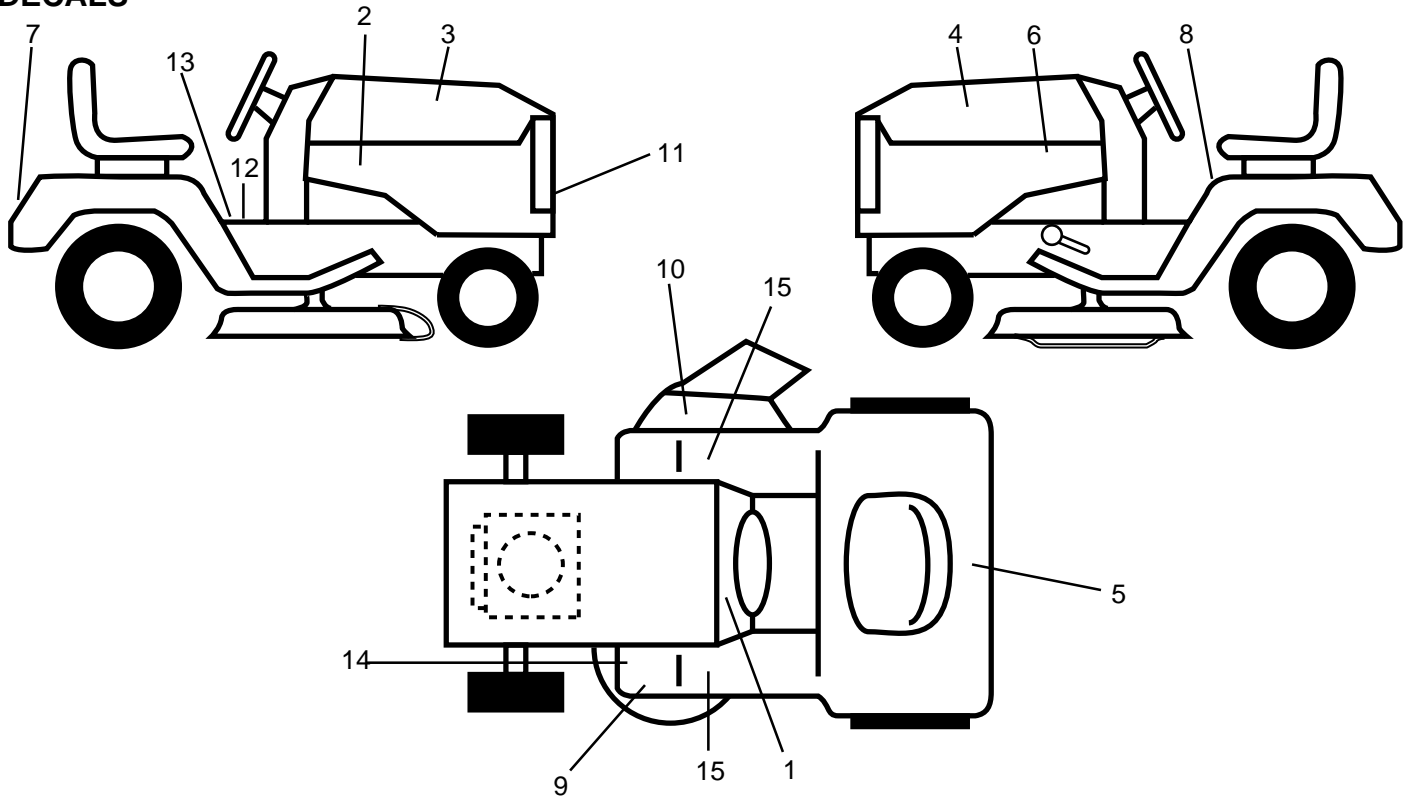

REPAIR PARTS

14 HP 42" TRACTOR - MODEL NO. LTH140 (954001192A)

DECALS

KEY NO.	PART NO.	DESCRIPTION
1	532138956	Decal Instruction Dash Eng/fr
2	532140863	Decal Ins Hood RH LTH140 Hydro
3	532140728	Decal Hood RH Husq
4	532140729	Decal Hood LH Husq
5	532121549	Decal Caution Battery Fr/ger
6	532140865	Decal Ins Hood LH LTH140 Hydro
7	532131582	Decal Fender Husqvarna
8	532133795	Decal Caution Fender Eng/fr
9	532101892	Decal Clutch/brake Eng/fr
10	532137259	Decal Warning MULT-LANGUAGE
11	532125989	Decal Grille Husqvarna "h" logo
12	532142337	Decal Sdl Cold Start Hyd. e/f
13	532140837	Decal Brake Parking Saddle

KEY NO.	PART NO.	DESCRIPTION
14	532136832	Decal VBelt Sch. 38" and 42" LT
15	532108256	Pad Footrest Rbr Sq Generic
-	532138311	Decal Lift Handle(Lift Handle)
-	532142341	Decal D-Bar Control Mnt. Hyd. Lt
-	532145459	Manual Owner's English
-	532145460	Manual Owner's French

Available accessories not included with tractor:

- LC06 Tire Chains
- LBD48 48" Snow blade
- CE42 42" Bagger
- LC05 33 lb. Weights (pairs)
- LSB42 42" Snow Thrower
- MK420 Mulching Kit