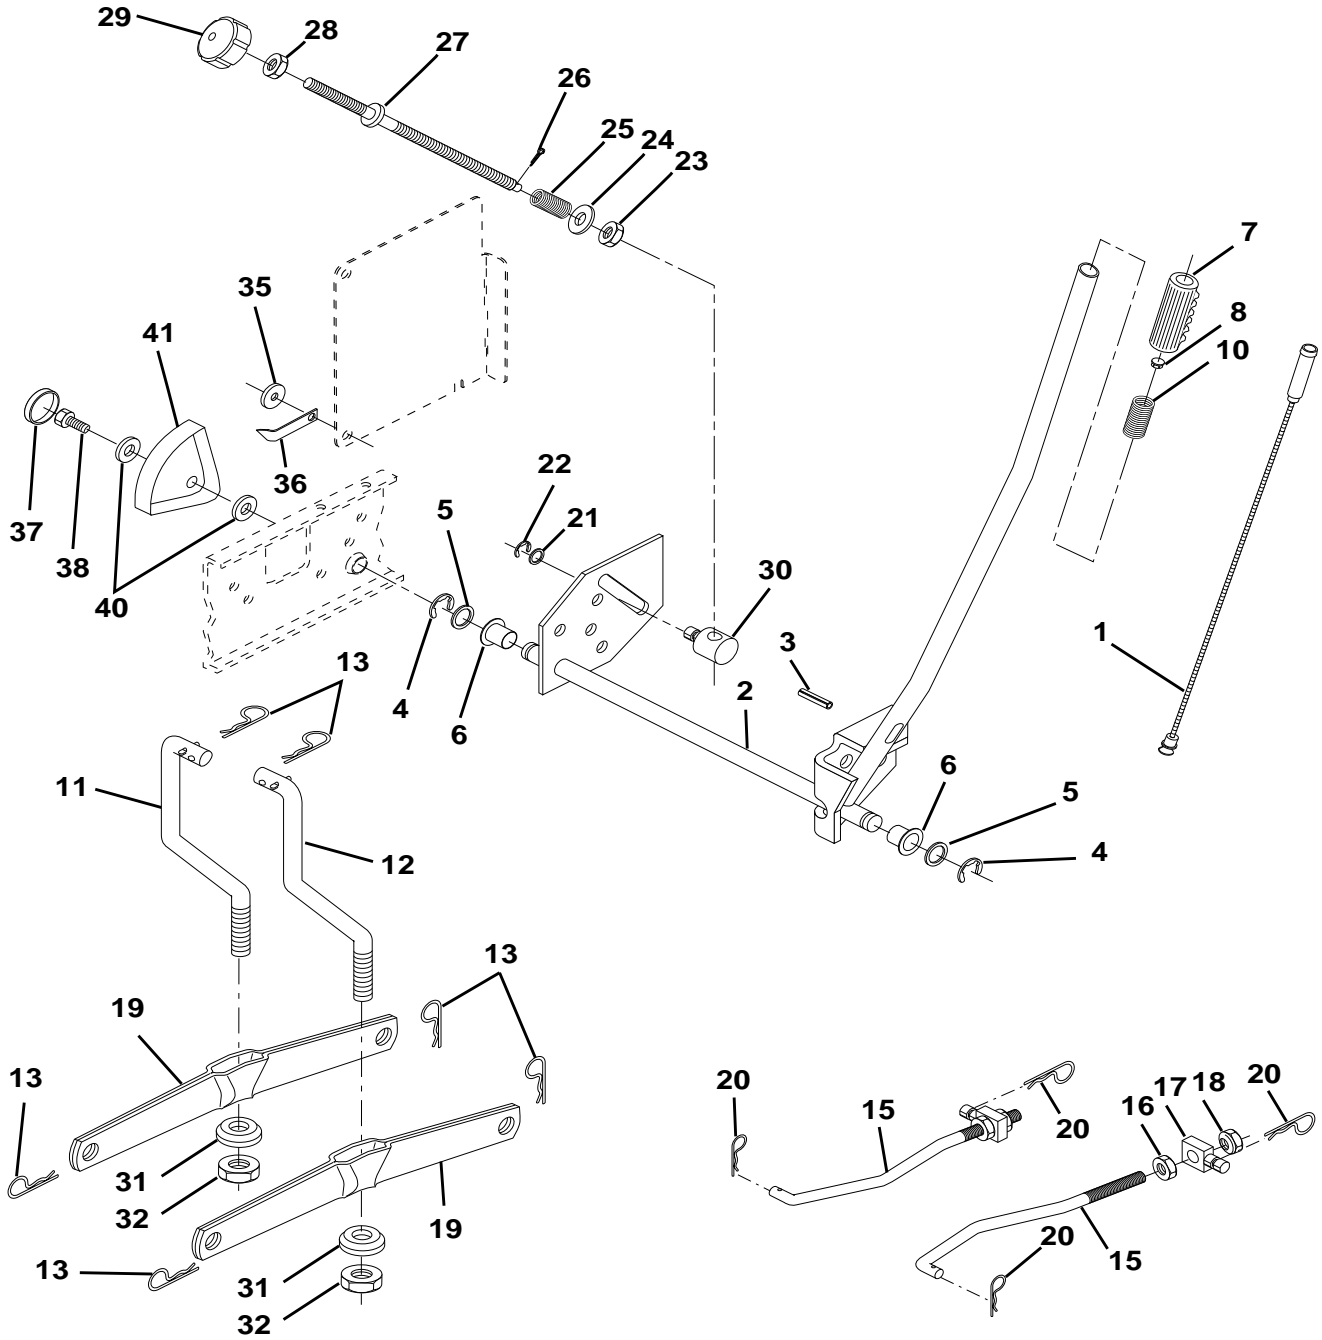

REPAIR PARTS

14 HP 42" TRACTOR - MODEL NO. LTH140 (954001192A)

MOWER LIFT ASSEMBLY

REPAIR PARTS

14 HP 42" TRACTOR - MODEL NO. LTH140 (954001192A)

MOWER LIFT ASSEMBLY

KEY PART NO.	PART NO.	DESCRIPTION
1	532136971	Wire Asm Inner W/plunger 17 32
2	532136968	Shaft Asm Lift 93 RH
3	532138284	Pin Groove 1 500 Zinc
4	812000002	E Ring #5133-62
5	819211621	Washer 21/32 X 1 X 21 Ga
6	532120183	Bearing Nylon Blk 629 Id
7	532125631	Grip Handle Fluted Blk
8	532124526	Button Plunger Black
10	532122512	Spring Cprsn 3 750 Oiled
11	532139865	Link Lift LH
12	532139866	Link Lift RH
13	532124670	Retainer Spring
15	532127218	Link Front
16	873350800	Nut Jam Hex 1/2-13 Unc
17	532130171	Trunnion Blk Zinc
18	873800800	Nut Lock W/wsh 1/2-13unc
19	532139868	Arm Suspension Rear
20	532124660	Retainer Spring
21	819151216	Washer 15/32 X 3/4 X 16 Ga
22	812000037	Ring Klip #t5304-37
23	532110807	Nut Special
24	819131016	Washer 13/32 X 5/8 X 16 Ga
25	532124874	Spring 2-1/8"
26	876020308	Pin Cotter 3/32 X 1/2
27	532110729	Rod Adj Lift Zinc 9 00 Wrk Lg
28	873350600	Nut Hex Jam 3/8-16 Unc
29	532138057	Knob Inf 3/8-16 Unc Blk W/sym
30	532110810	Trunnion Dp Stop Dbl Thds PLT
31	532140302	Bearing pvt. Lift Sphencal
32	873810600	3/8-24 Nylock Nut
35	532120529	Washer Nylon .44 x .75 x 032
36	532138346	Pointer pnt height ind.
37	532123935	Plug hole Blk 1.485/1.515 Dia
38	817490512	Screw Thdrol 5/16-18 x 3/4 Tyt
40	819112410	Washer 11/32 x 1-1/2 10 Ga
41	532123934	Scale Ind. Hieght Black

NOTE: All component dimensions given in U.S. inches
1 inch = 25.4 mm