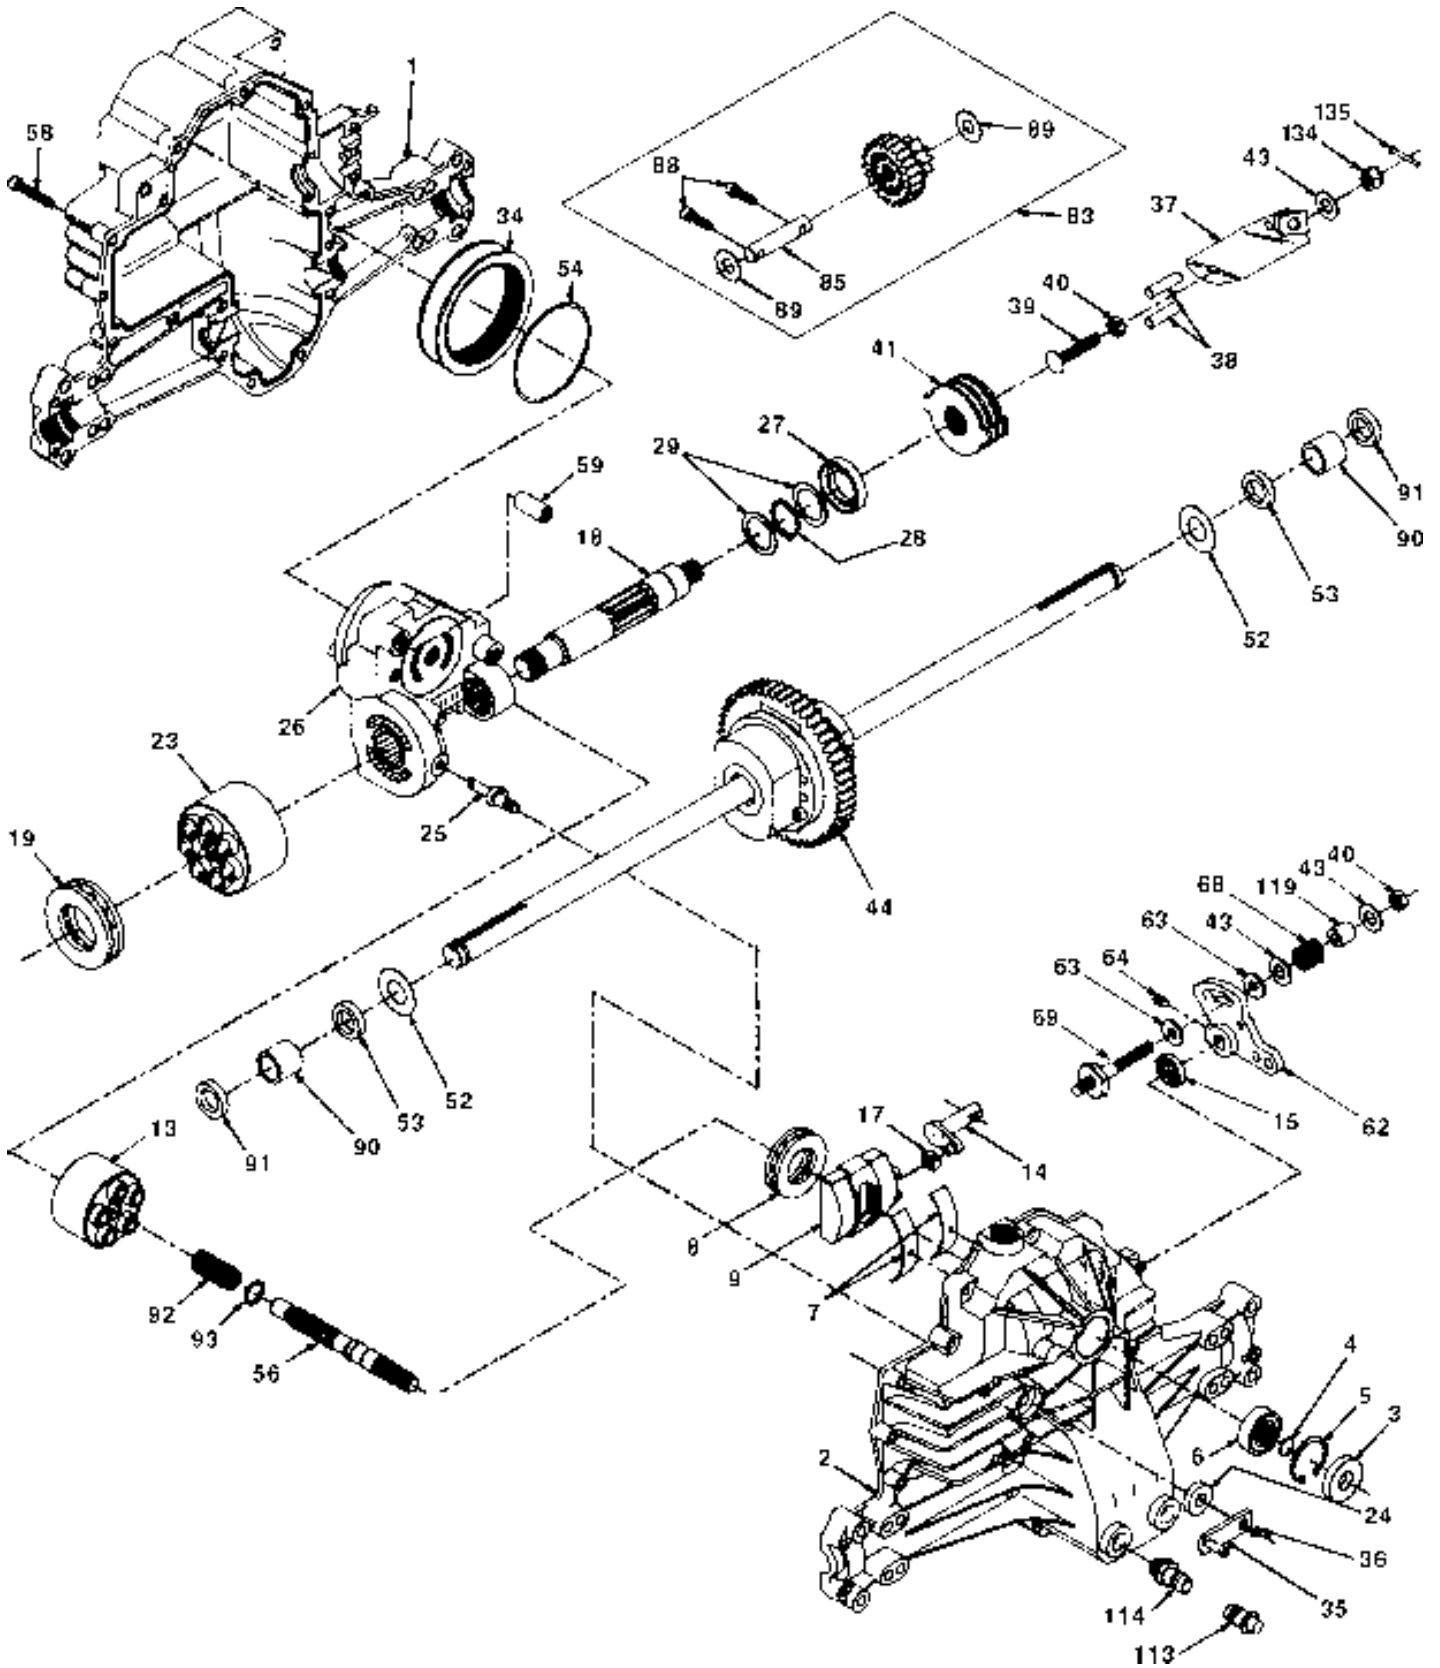

REPAIR PARTS

14 HP 42" TRACTOR - MODEL NO. LTH140 (954001192A)

HYDRO-GEAR TRANSAXLE - MODEL NO. 310-0750

REPAIR PARTS

14 HP 42" TRACTOR - MODEL NO. LTH140 (954001192A)

HYDRO-GEAR TRANSAXLE - MODEL NO. 310-0750

KEY PART NO. NO.	DESCRIPTION	KEY PART NO. NO.	DESCRIPTION		
1	532142930	Housing, Lower	43	532142884	Washer 7/16 x 7/8 x .060
2	532142931	Assembly, Upper Housing	44	532142959	Differential Assembly
3	532142932	Seal, Lip	52	532142960	Washer 3/4 x 1.5 x .03
4	532142928	Ring, Wire Retaining	53	532142961	Seal .75 x 1.25 x .250
5	532142933	Ring, Retaining	54	532142962	O-Ring .103 x 2.987 ID
6	532142934	Bearing, Shaft Ball	56	532142963	Shaft, Input
7	532142935	Bearing, Cradle	58	532142964	Bolt 1/4-20 x 1.38
8	532142936	Bearing, Thrust 30 x 52 x 13	59	532142965	Pin .5 OD x .43 ID x .750
9	532142937	Swashplate, Variable	62	532142966	Arm, Control
13	532142938	Block, Cylinder Assembly	63	532142967	Puck, Dampener
14	532142939	Arm, Trunnion	64	532142920	Set Screw
15	532142940	Seal, Lip	68	532142969	Spring
17	532142941	Guide, Slot	69	532144610	Stud 5/16-24
18	532142942	Shaft, Motor	83	532142971	Jack Shaft Assembly
19	532142943	Bearing, Thrust 42 x 68 x 16	85	532142972	Jack Shaft
23	532142944	Block, Cylinder Assembly	88	532142973	Capscrew
24	532142945	Seal, Lip 10 x 25 x 7	89	532142974	Washer
25	532142946	Actuator, Bypass	90	532142975	Sleeve Bearing
26	532142947	Center Section Assembly Kit	91	532142976	Seal, Wiper
27	532142948	Seal, Lip 26 x 42 x 8	92	532142977	Spring, Block
28	532142949	Ring, Retaining	93	532142978	Washer, Block Thrust
29	532142950	Washer 26 x 35 x 1	113	532142917	Cap, Vent Assembly
34	532142951	Oil Filter Element	114	532142918	Fitting, O-Ring Assembly
35	532142952	Arm, Bypass	119	532142980	Spacer
36	532142953	Ring, Retaining	134	532144607	Nut, Castle 5/16-24
37	532142954	Arm, Actuating	135	532144608	Pin, Cotter
38	532142955	Pin, Actuating			
39	532142956	Bolt 5/16-24 x 1-3/4			
40	532142957	Locknut, Hex 5/16-24 UNJC			
41	532142958	Brake Rotor/Stator Kit			

NOTE: All component dimensions given in U.S. inches
1 inch = 25.4 mm