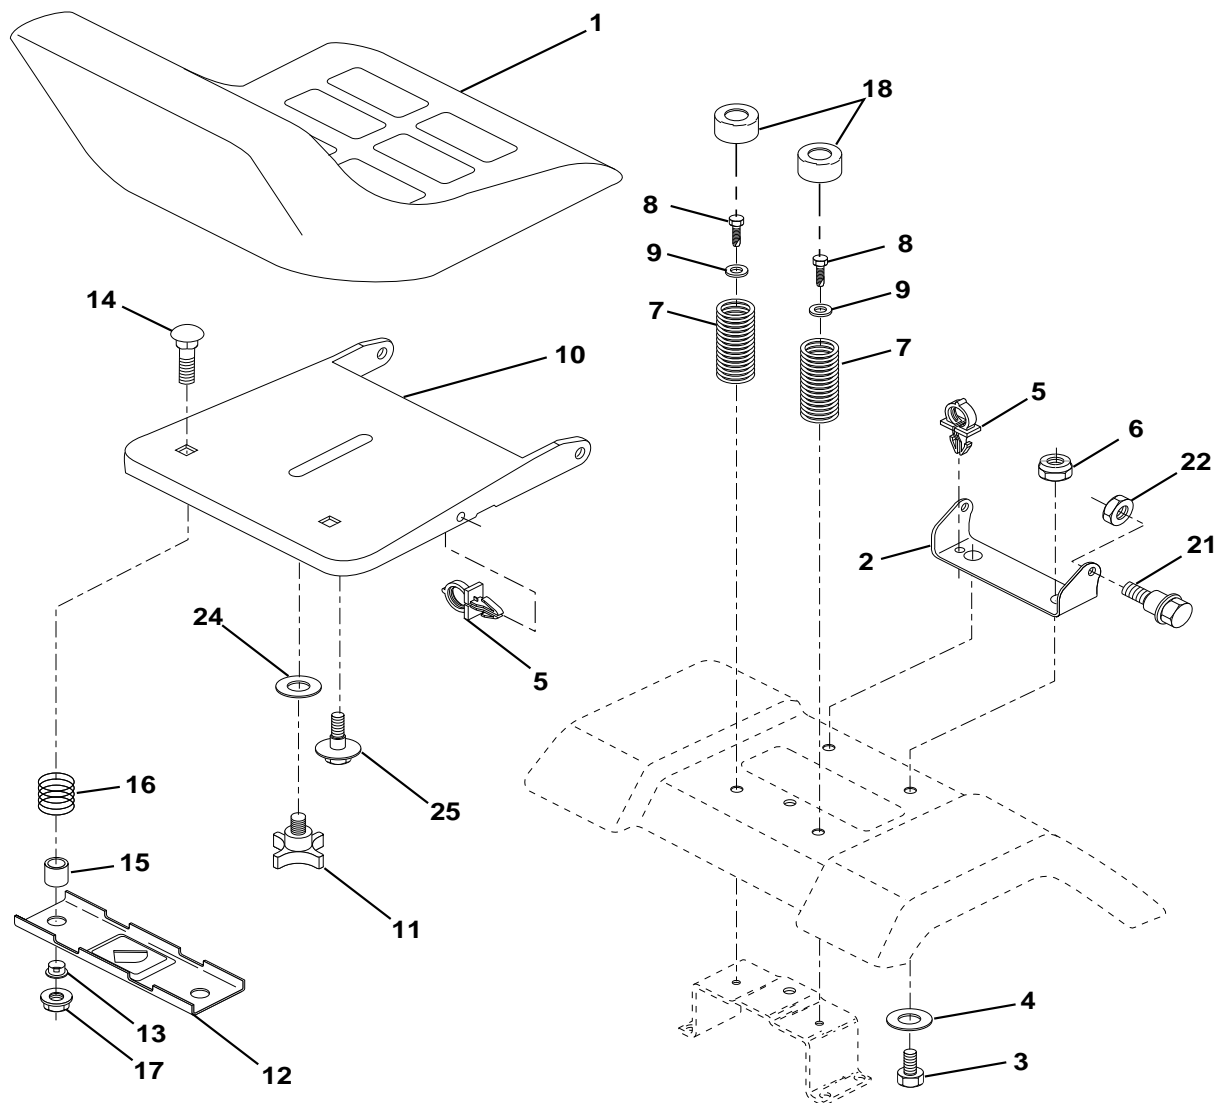

NOTE: All component dimensions given in U. s. inches.
1 inch = 25.4 mm

REPAIR PARTS

14 HP 42" TRACTOR - MODEL NO. LTH140 (H954001192A)

SEAT ASSEMBLY

KEY NO.	PART NO.	DESCRIPTION
1	532124185	Seat
2	532140551	Bracket Pivot Seat
3	874760616	Bolt, Hex 3/8-16unc x 1
4	819131610	Washer 13/32 X 1 X 10 Ga
5	532145006	Clip Push in Hinged
6	873800600	Nut, Crownlock 3/8-16 Unc
7	532124181	Spring Seat Cprsn
8	817490616	Screw Hwsh Thdrol 3/8-16x1
9	819131614	Washer 13/32 X 1 X 14 Ga
10	532140552	Pan Seat
11	532120068	Knob Seat 1/2-13unc
12	532121246	Bracket Mounting Switch