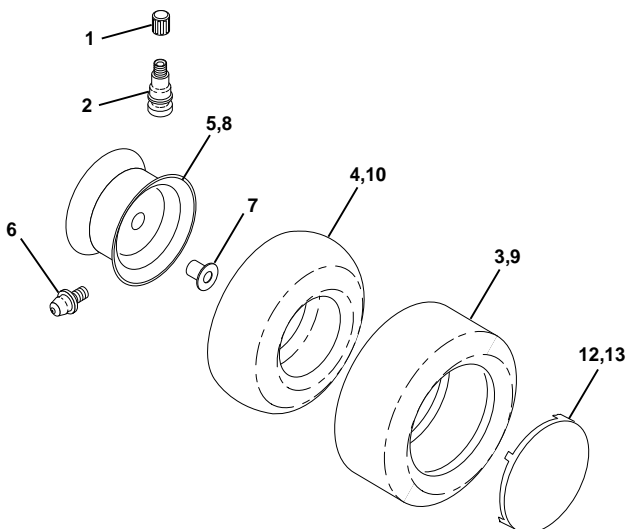

KEY NO.	PART NO.	DESCRIPTION
13	532121248	Bushing Snap
14	872050411	Bolt 1/4-20x1-3/8
15	532134300	Spacer Split
16	532121250	Spring Cprsn
17	532123976	Locknut 1/4 Gr. 5
18	532124238	Cap Spring Seat
21	532139888	Bolt, Shoulder 5/16-18 Unc
22	873800500	Nut, Lock Hex w/ins 5/16-18 UNC
24	819171912	Washer 17/32 X 1-3/16 X 12 Ga
25	532127018	Bolt, Shoulder 5/16-18 X 62

NOTE All component dimensions given in U.S. inches.
1 inch = 25.4 mm

REPAIR PARTS

14 HP 42" TRACTOR - MODEL NO. LTH140 (954001192A)

DECALS

KEY NO.	PART NO.	DESCRIPTION
1	532138956	Decal Instruction Dash Eng/fr
2	532140863	Decal Ins Hood RH LTH140 Hydro
3	532140728	Decal Hood RH Husq
4	532140729	Decal Hood LH Husq
5	532121549	Decal Caution Battery Fr/ger
6	532140865	Decal Ins Hood LH LTH140 Hydro
7	532131582	Decal Fender Husqvarna
8	532133795	Decal Caution Fender Eng/fr
9	532101892	Decal Clutch/brake Eng/fr
10	532137259	Decal Warning MULT-LANGUAGE
11	532125989	Decal Grille Husqvarna "h" logo
12	532142337	Decal Sdl Cold Start Hyd. e/f
13	532140837	Decal Brake Parking Saddle

Available accessories not included with tractor:

- LC06 Tire Chains
- LBD48 48" Snow blade
- CE42 42" Bagger
- LC05 33 lb. Weights (pairs)
- LSB42 42" Snow Thrower
- MK420 Mulching Kit

WHEELS & TIRES

KEY NO.	PART NO.	DESCRIPTION
1	532059192	Cap Valve Tire
2	532065139	Stem Valve
3	532106222	Tire F Ts 15 X 6 0 - 6 Service
4	532059904	Tube Front (Service Item Only)
5	532141446	Rim Asm Front 6"
6	532124957	Fitting Grease (Front Wheel Only)
7	532124959	Bearing Flange (Front Wheel Only)
8	532141447	Rim Asm 8" rear White Service
9	532122082	Tire R Ts 20x10 -8C Service
10	532124926	Tube Rear (Service Item Only)
12	532124577	Cover Wheel 6" white
13	532124578	Cover Wheel 8" white