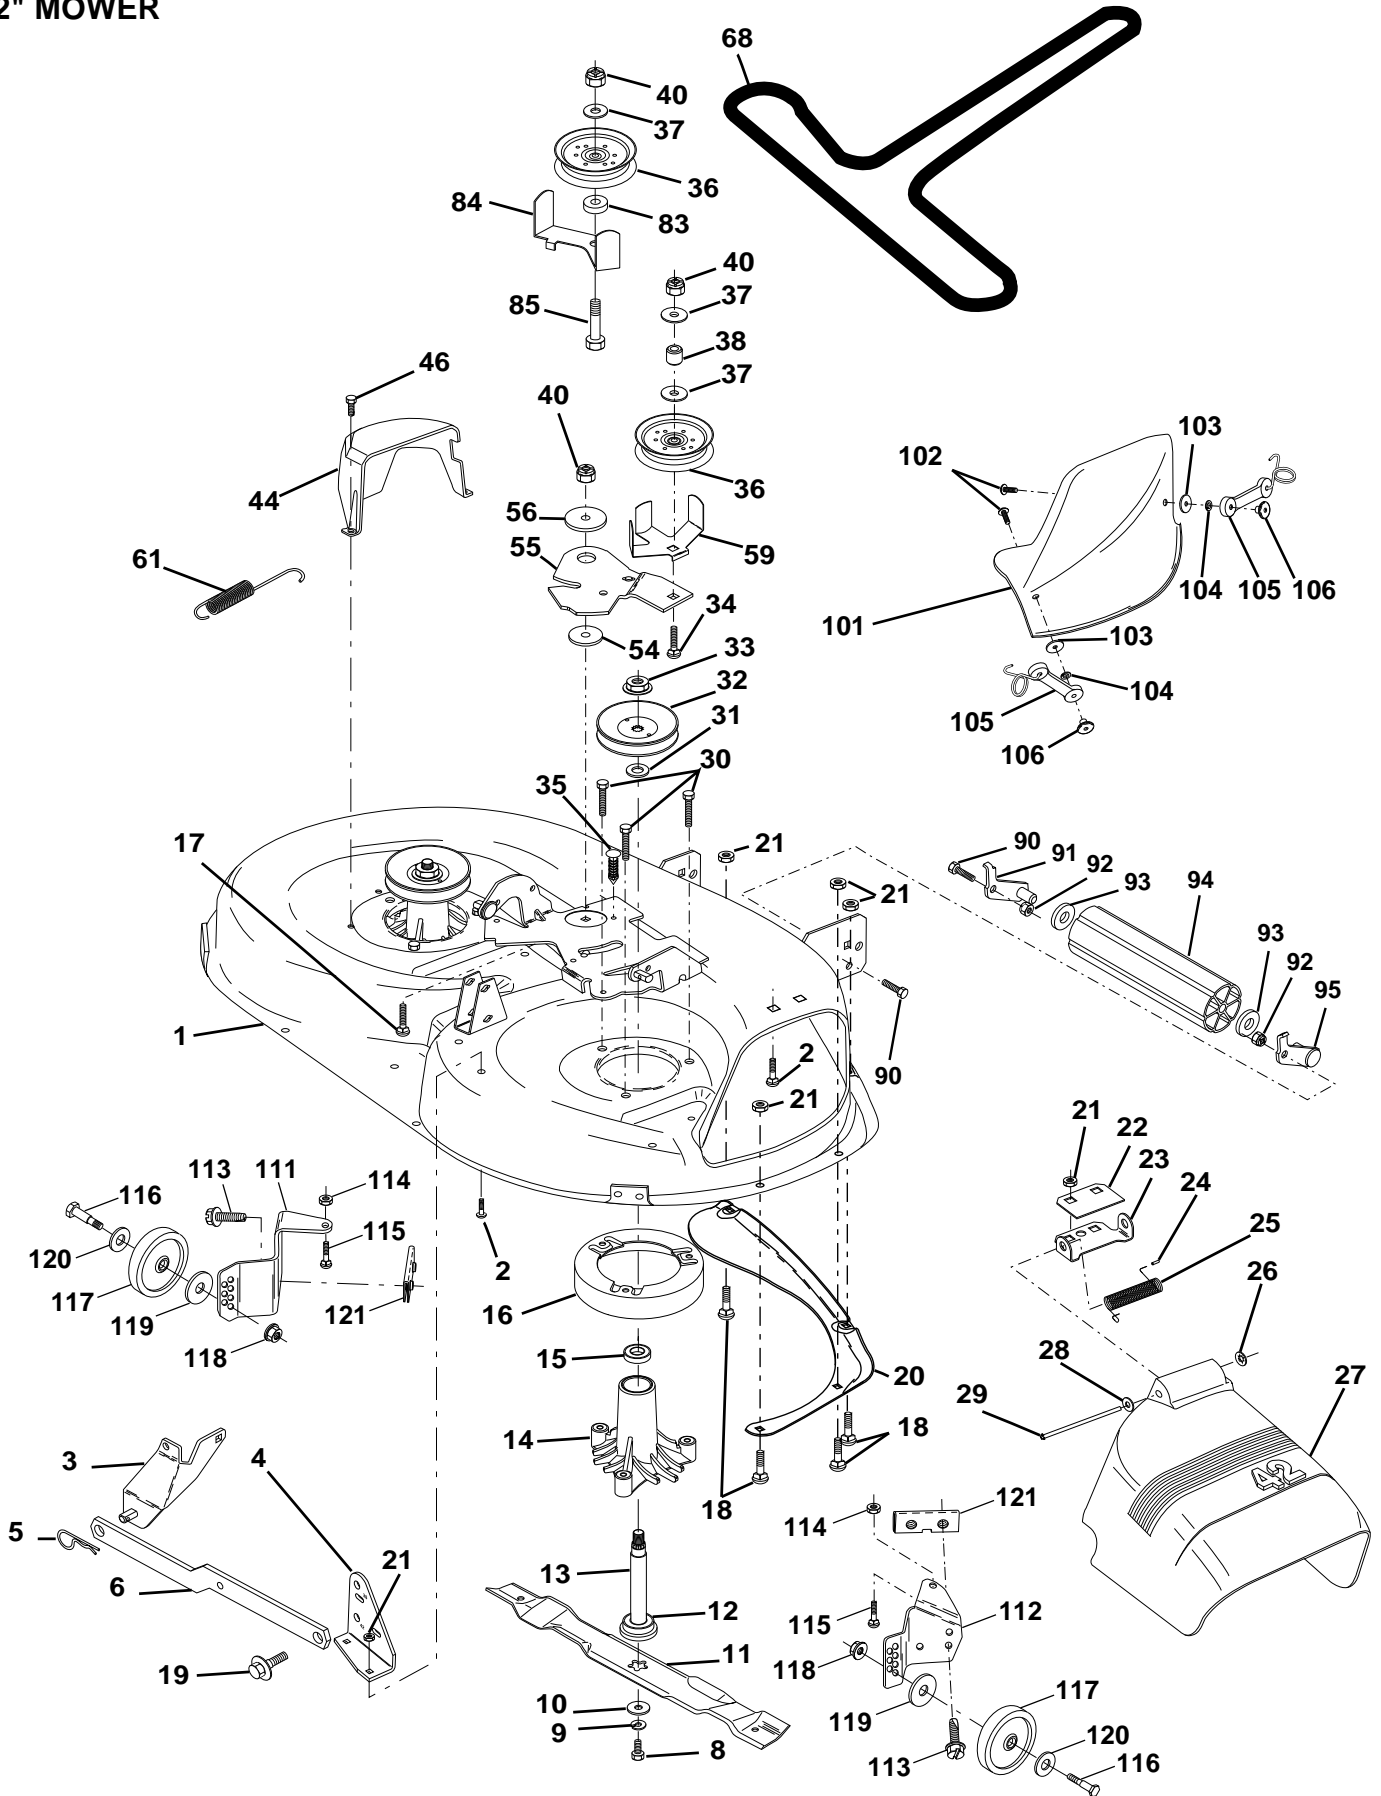

NOTE All component dimensions given in U. S. inches.
1 inch = 25.4 mm

REPAIR PARTS

14 HP 42" TRACTOR - MODEL NO. LTH140 (954001192A)

ENGINE

REPAIR PARTS

14 HP 42" TRACTOR - MODEL NO. LTH140 (954001192A)

ENGINE

NOTE: All component dimensions given in U. s. inches.
1 inch = 25.4 mm

REPAIR PARTS

14 HP 42" TRACTOR - MODEL NO. LTH140 (H954001192A)

SEAT ASSEMBLY

KEY NO.	PART NO.	DESCRIPTION
1	532124185	Seat
2	532140551	Bracket Pivot Seat
3	874760616	Bolt, Hex 3/8-16unc x 1
4	819131610	Washer 13/32 X 1 X 10 Ga
5	532145006	Clip Push in Hinged
6	873800600	Nut, Crownlock 3/8-16 Unc
7	532124181	Spring Seat Cprsn
8	817490616	Screw Hwsh Thdrol 3/8-16x1
9	819131614	Washer 13/32 X 1 X 14 Ga
10	532140552	Pan Seat
11	532120068	Knob Seat 1/2-13unc
12	532121246	Bracket Mounting Switch

Available accessories not included with tractor:

- LC06 Tire Chains
- LBD48 48" Snow blade
- CE42 42" Bagger
- LC05 33 lb. Weights (pairs)
- LSB42 42" Snow Thrower
- MK420 Mulching Kit

WHEELS & TIRES

KEY NO.	PART NO.	DESCRIPTION
1	532059192	Cap Valve Tire
2	532065139	Stem Valve
3	532106222	Tire F Ts 15 X 6 0 - 6 Service
4	532059904	Tube Front (Service Item Only)
5	532141446	Rim Asm Front 6"
6	532124957	Fitting Grease (Front Wheel Only)
7	532124959	Bearing Flange (Front Wheel Only)
8	532141447	Rim Asm 8" rear White Service
9	532122082	Tire R Ts 20x10 -8C Service
10	532124926	Tube Rear (Service Item Only)
12	532124577	Cover Wheel 6" white
13	532124578	Cover Wheel 8" white

NOTE: All component dimensions given in U.S. inches
1 inch = 25.4 mm

REPAIR PARTS

14 HP 42" TRACTOR - MODEL NO. LTH140 (954001192A)

42" MOWER

REPAIR PARTS

14 HP 42" TRACTOR - MODEL NO. LTH140 (954001192A)

42" MOWER