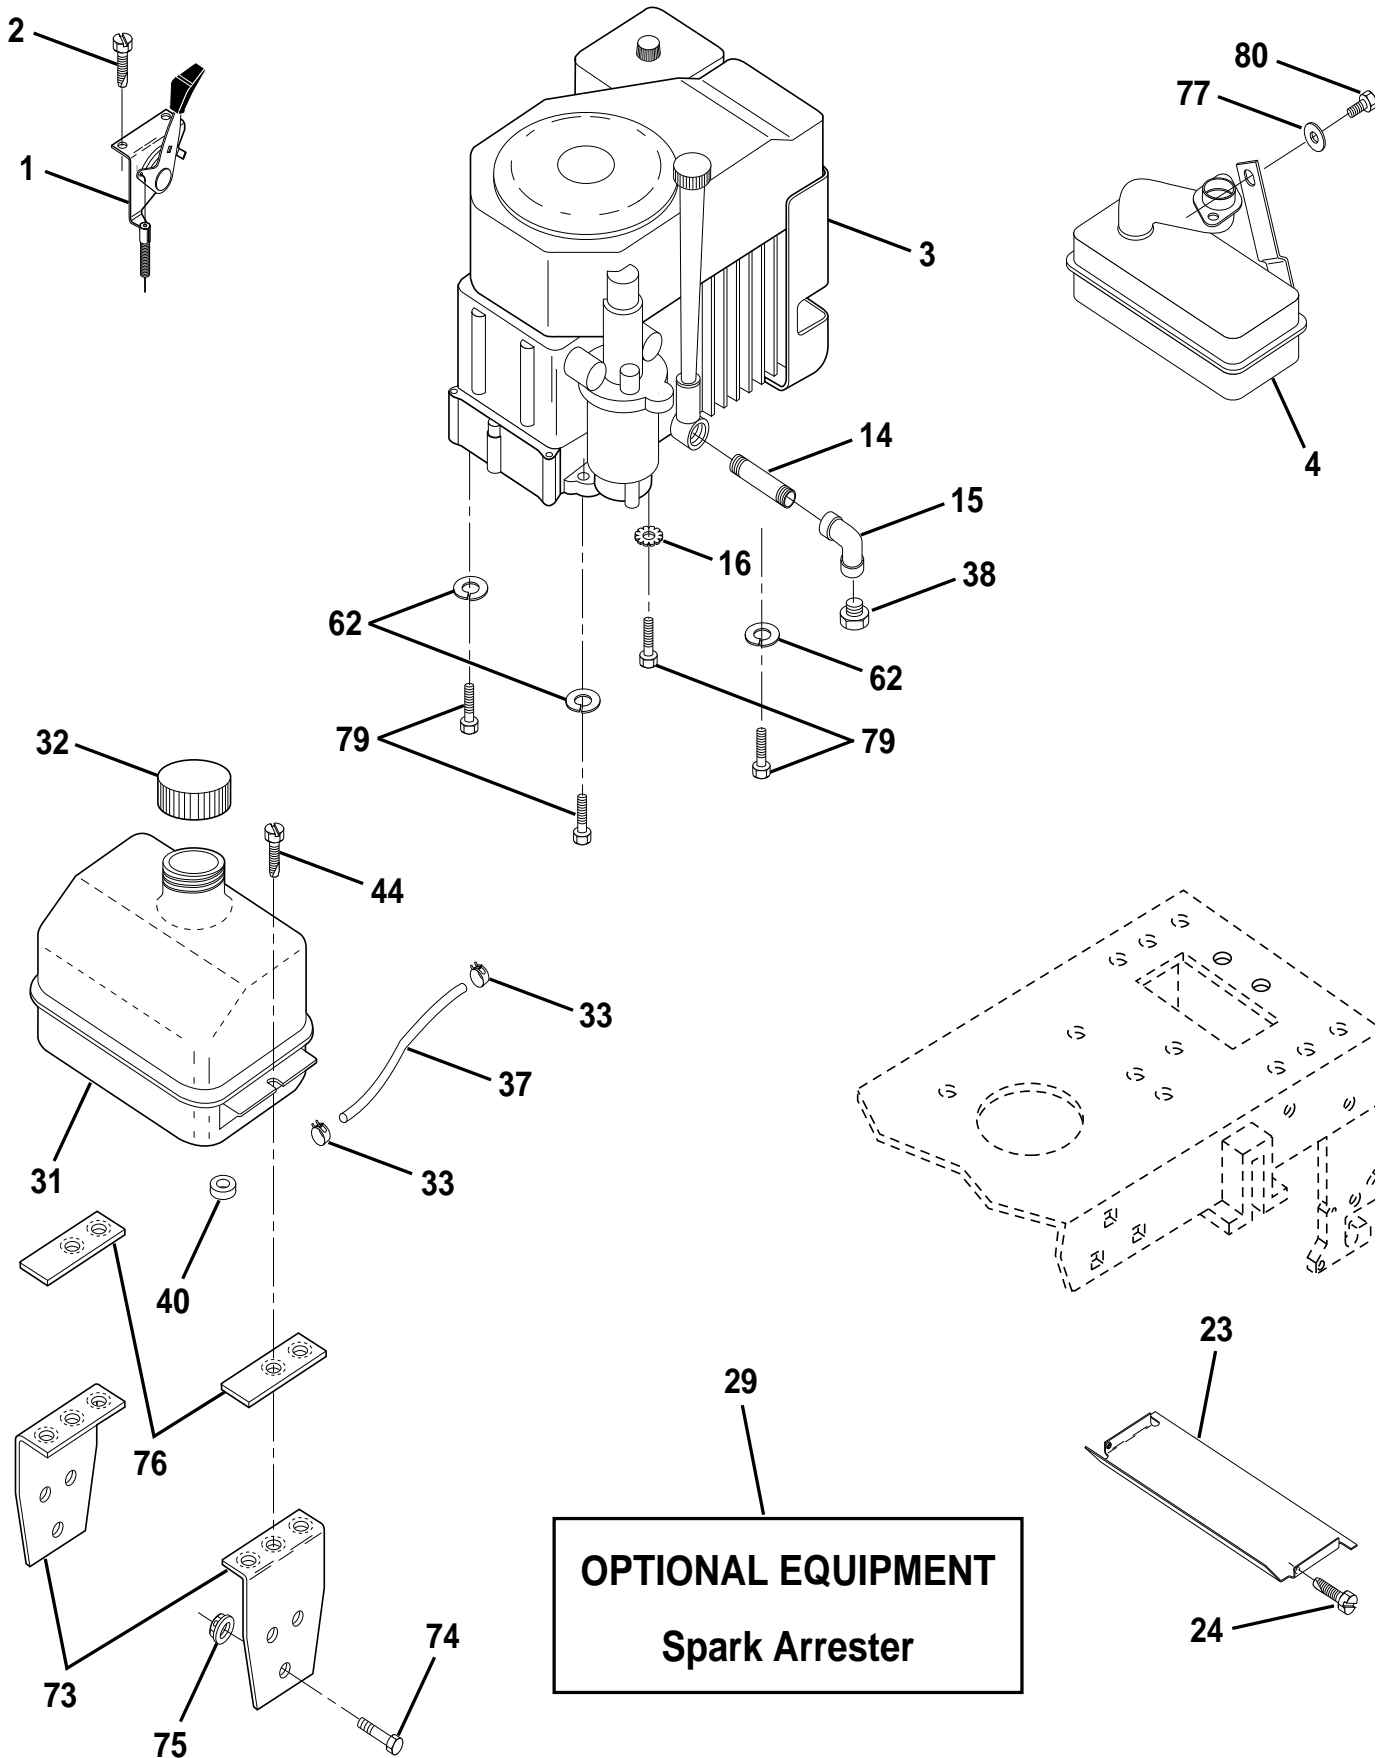

NOTE: All component dimensions given in U.S. inches
1 inch = 25.4 mm

REPAIR PARTS

14 HP 42" TRACTOR - MODEL NO. LTH140 (954001192A)

DRIVE

REPAIR PARTS

14 HP 42" TRACTOR - MODEL NO. LTH140 (954001192A)

DRIVE

NOTE All component dimensions given in U. S. inches.
1 inch = 25.4 mm

REPAIR PARTS

14 HP 42" TRACTOR - MODEL NO. LTH140 (954001192A)

ENGINE

REPAIR PARTS

14 HP 42" TRACTOR - MODEL NO. LTH140 (954001192A)

ENGINE

NOTE: All component dimensions given in U. s. inches.
1 inch = 25.4 mm

REPAIR PARTS

14 HP 42" TRACTOR - MODEL NO. LTH140 (H954001192A)

SEAT ASSEMBLY

KEY NO.	PART NO.	DESCRIPTION
1	532124185	Seat
2	532140551	Bracket Pivot Seat
3	874760616	Bolt, Hex 3/8-16unc x 1
4	819131610	Washer 13/32 X 1 X 10 Ga
5	532145006	Clip Push in Hinged
6	873800600	Nut, Crownlock 3/8-16 Unc
7	532124181	Spring Seat Cprsn
8	817490616	Screw Hwsh Thdrol 3/8-16x1
9	819131614	Washer 13/32 X 1 X 14 Ga
10	532140552	Pan Seat
11	532120068	Knob Seat 1/2-13unc
12	532121246	Bracket Mounting Switch