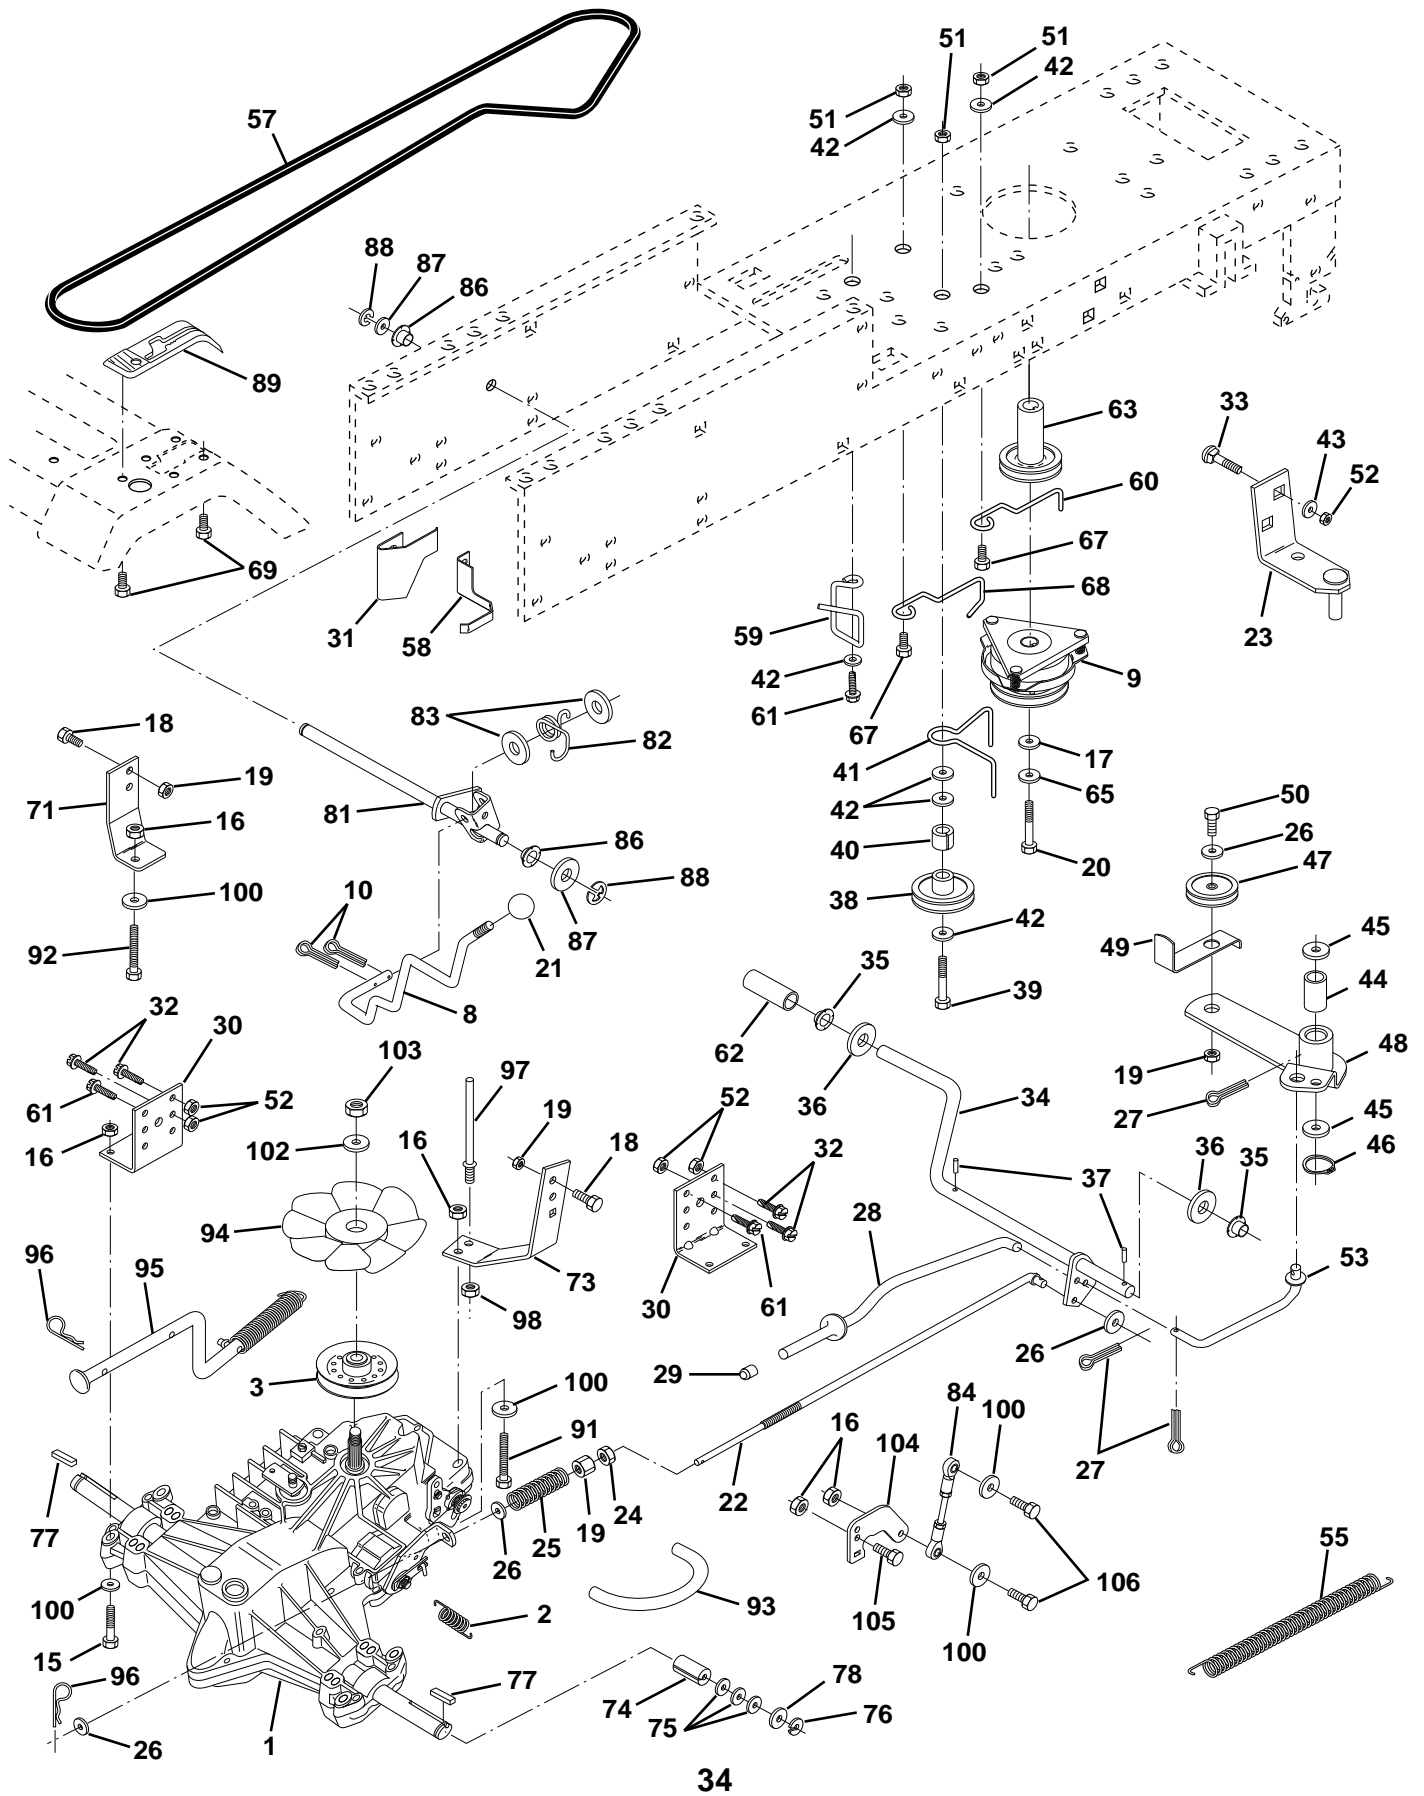

REPAIR PARTS

14 HP 42" TRACTOR - MODEL NO. LTH140 (954001192A)

DRIVE

REPAIR PARTS

14 HP 42" TRACTOR - MODEL NO. LTH140 (954001192A)

DRIVE

KEY NO.	PART NO.	DESCRIPTION	KEY NO.	PART NO.	DESCRIPTION
1	532144436	Transaxle Assembly	58	532140470	Keeper Belt Lh Hydro 0750.18/20"
2	532142431	Spring, Return, Brake	59	532140312	Keeper, Center Span
3	532143995	Pulley, Transaxle	60	532121218	Keeper Belt Engine
8	532141003	Rod Shift Hydro LT	61	817490612	Screw Thdrol. 3/8-16 x 3/4 Ty. TT
9	532137140	Clutch Elect 105 Ft/Lb	62	532123533	Cover, Pedal
10	876020416	Pin Cotter 1/8 x 1 CAD	63	532140189	Pulley, Engine
15	874780544	Bolt Fin Hex 5/16-18 Unc	65	810040700	Washer
16	873800500	Nut Lock Hex W/Ins. 5/16-18 Unc P	67	874760616	Bolt
17	532126197	Washer 1-1/2 OD x 15/32 ID x .250	68	532105730	Keeper Belt Engine
18	874780616	Bolt Fin Hex 3/8-16 Unc x 1 Gr.5	69	532142432	Screw
19	873800600	Nut Lock Hex W/Wsh 3/8-16 Unc	71	532140158	Strap Torque Lh Hydro 18/20" T
20	532125120	Bolt, Hex	73	532140157	Strap Torque Rh Hydro 18/20" T
21	532140845	Knob, Deluxe 1/2-13	74	532121199	Spacer Split .80 x 1.70 Cad 13 UNC
22	532140217	Rod, Brake Hydro	75	532121749	Washer 25/32 x 1-1/4 x 16 Gauge
23	532137141	Bracket Asm Mtg Cl	76	812000001	E-Ring
24	873350600	Nut	77	532123583	Key, Square
25	532106888	Spring, Brake Rod	78	532121748	Washer 25/32 x 1-5/8 x 16 Gauge
26	819131316	Washer	81	532140154	Shaft Asm. Cross Hydro 20" Tires
27	876020412	Pin Cotter 1/8 x 3/4 CAD.	82	532123782	Spring Torsion T/A
28	532133261	Rod, Parking Brake	83	819171216	Washer 17/32 x 3/4 x 16 Ga.
29	532071673	Cap, Parking Brake	84	532140548	Rod, Tie Hydro 20" Tires
30	532130807	Bracket, Transaxle	86	532071208	Bushing Rod Strig. 629/632 ID
31	532127275	Keeper Belt Lh	87	819212016	Washer 21/32 x 1-1/4 x 16 Ga.
32	874760512	Bolt Hex Hd 5/16-18 Unc x 3/4	88	812000008	Ring Klip #5304-62
33	872140506	Bolt Carriage 5/16-18 x 3/4	89	532139988	Console, Shift
34	532122424	Shaft, Foot Pedal	91	874780536	Bolt Fin Hex 5/16-18 x 2-1/4
35	532120183	Bearing, Nylon	92	874780524	Bolt Fin Hex 5/16-18 Unc x 1-1/2
36	819211616	Washer	94	532140462	Fan, Hydro 7"
37	532124963	Pin, Roll	93	532142564	Line Fuel Hydro 4"
38	532123674	Pulley, Idler, Flat	95	532144643	Control Asm Bypass Hydro
39	874760644	Bolt	96	532124788	Retainer Spring 1" Zinc/Cad
40	532124965	Spacer Split	97	532140469	Keeper Belt Rh Hydro 0750.18/20"
41	532109070	Keeper, Belt Retainer	98	873510600	Nut Keps Hex 3/8-16 Unc
42	819131312	Washer 13/32 x 13/16 x 12 Gauge	100	819111216	Washer 11/32 x 3/4 x 16 Ga.
43	819111012	Washer 11/31 x 5/8 x 12 Ga.	102	532141322	Washer Belleville .501D x 1.50D
44	532105706	Bearing, Nylon	103	532050831	Nut Nylon Insert 1/2-20 Unf
45	532110812	Washer, Hardened	104	532140156	Arm, Control Hydro
46	812000039	Ring, Klip	105	871070516	Screw Cap Hex 5/16 x 18 x 1
47	532127783	Pulley, Idler, V-Groove	106	874780520	Bolt Fin Hex 5/16-18 Unc x 1-1/4
48	532123789	Bellcrank Assembly			
49	532123205	Retainer, Belt			
50	874760624	Bolt			
51	873680600	Nut			
52	873680500	Nut Crownlock 5/16-18 UNC			
53	532105710	Link, Clutch			
55	532105709	Spring, Return, Clutch			
57	532140294	V-Belt, Ground Drive			

NOTE All component dimensions given in U. S. inches.
1 inch = 25.4 mm