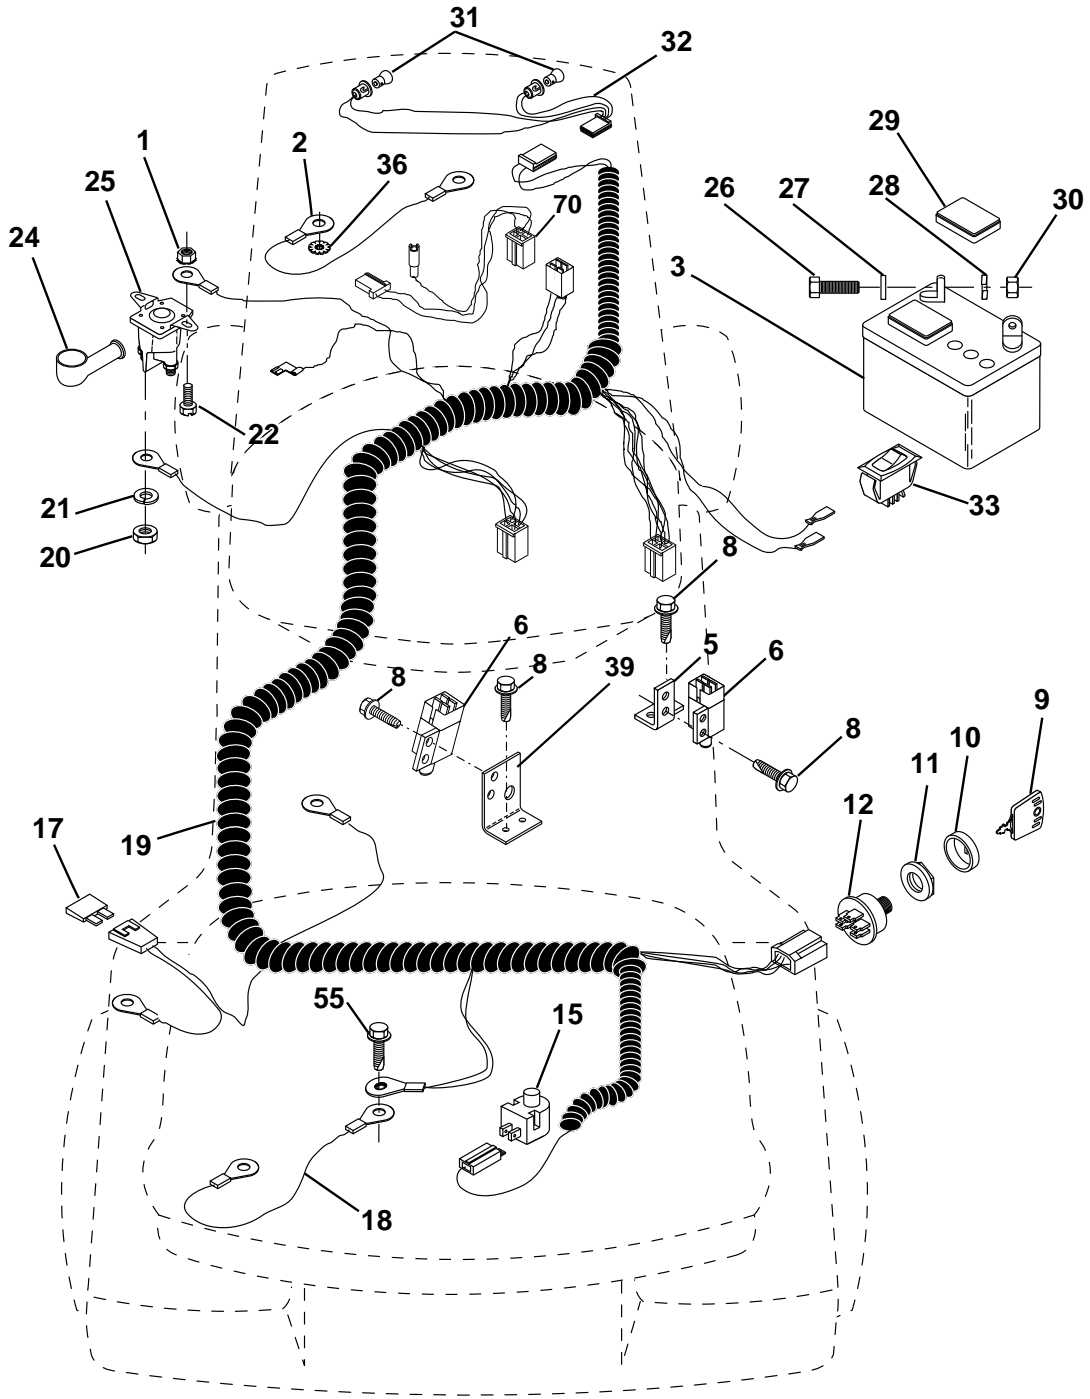

REPAIR PARTS

TRACTOR - - MODEL NO. LR120 (954001242A)

ELECTRICAL

REPAIR PARTS

TRACTOR - - MODEL NO. LR120 (954001242A)

ELECTRICAL

KEY NO.	PART NO.	DESCRIPTION
1	873640400	Nut, Hex Keps 1/4-20
2	532108423	Assembly, Cable
3	532133909	Battery
5	532108236	Bracket, Switch
6	532109553	Switch, Interlock (4-terminal)
8	817021008	Screw, Hex Hd. Tap #10-24 x 1/2
9	532140402	Key, Steel Delta
10	532141226	Cover, Key Ignition
11	532140400	Nut, Ignition
12	532144921	Switch, Ignition
15	532121305	Switch, Plunger
17	532108824	Fuse
18	532128353	Assembly, Cable
19	532143132	Harness, Ignition
20	873350400	Nut, Hex Jam 1/4-20
21	810090400	Washer, Lock 1/4
22	874780408	Bolt, Fin. Hex 1/4-20 UNC x 1/2 Gr. 5
24	532131563	Cover, Terminal
25	532138406	Solenoid
26	874760412	Bolt, Hex Hd. 1/4-20 UNC x 3/4
27	819091016	Washer 9/32 x 5/8 x 16
28	810040400	Washer, Lock 1/4
29	532121264	Cap, Battery
30	873220400	Nut, Fin. Hex 1/4-20 UNC
31	532004152	Bulb Light
32	532142881	Harness Headlight
33	532110712	Switch Light
36	811150400	Washer Lock Inter. Tooth 1/4
39	532141735	Bracket Switch Clutch
55	817490508	Screw Thdrol 5/16-18 x 1/2
70	532140413	Harness Engine

NOTE: All component dimensions given in U.S. inches.
1 inch = 25.4 mm

HARDWARE SHOWN LARGER FOR EASIER IDENTIFICATION