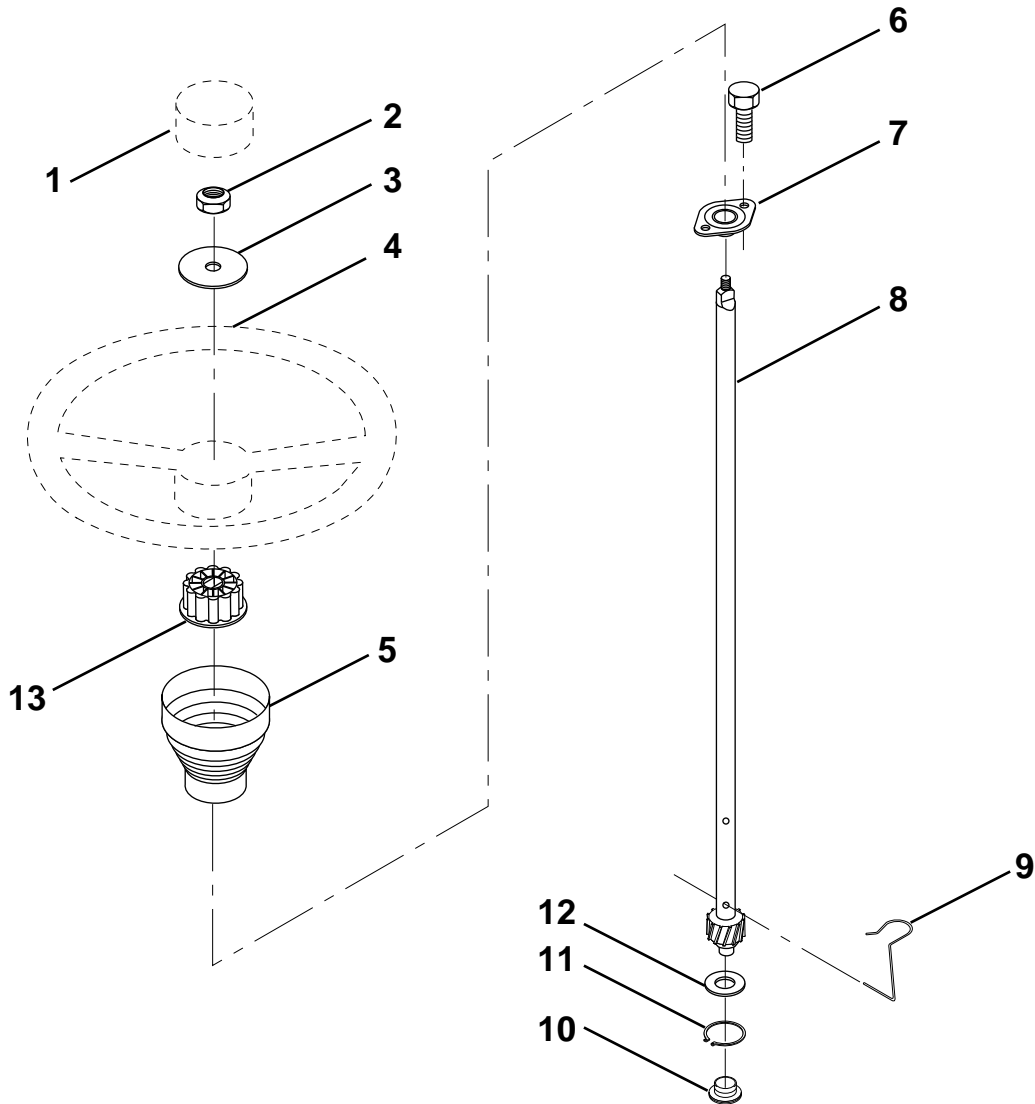

REPAIR PARTS

TRACTOR - - MODEL NO. LR120 (954001242A)

STEERING WHEEL

KEY NO.	PART NO.	DESCRIPTION
1	532124416	Insert, Wheel, Steering
2	532124701	Nut, Lock 3/8-24 UNF
3	819133808	Washer 12/32 x 2-3/8 x 8 Ga.
4	532124415	Wheel, Steering
5	532127396	Sleeve, Steering
6	817431008	Screw, Hex #10-16 x 1/2 TY-B
7	532102803	Bushing, Steering

KEY NO.	PART NO.	DESCRIPTION
8	532123651	Shaft, Steering
9	532124210	Clip, Steering
10	532123438	Bushing, Lower, Steering
11	812000045	Ring, Retaining
12	819211616	Washer 21/32 x 1 x 16 Ga.
13	532104820	Adaptor, Wheel, Steering

HARDWARE SHOWN LARGER FOR EASIER IDENTIFICATION