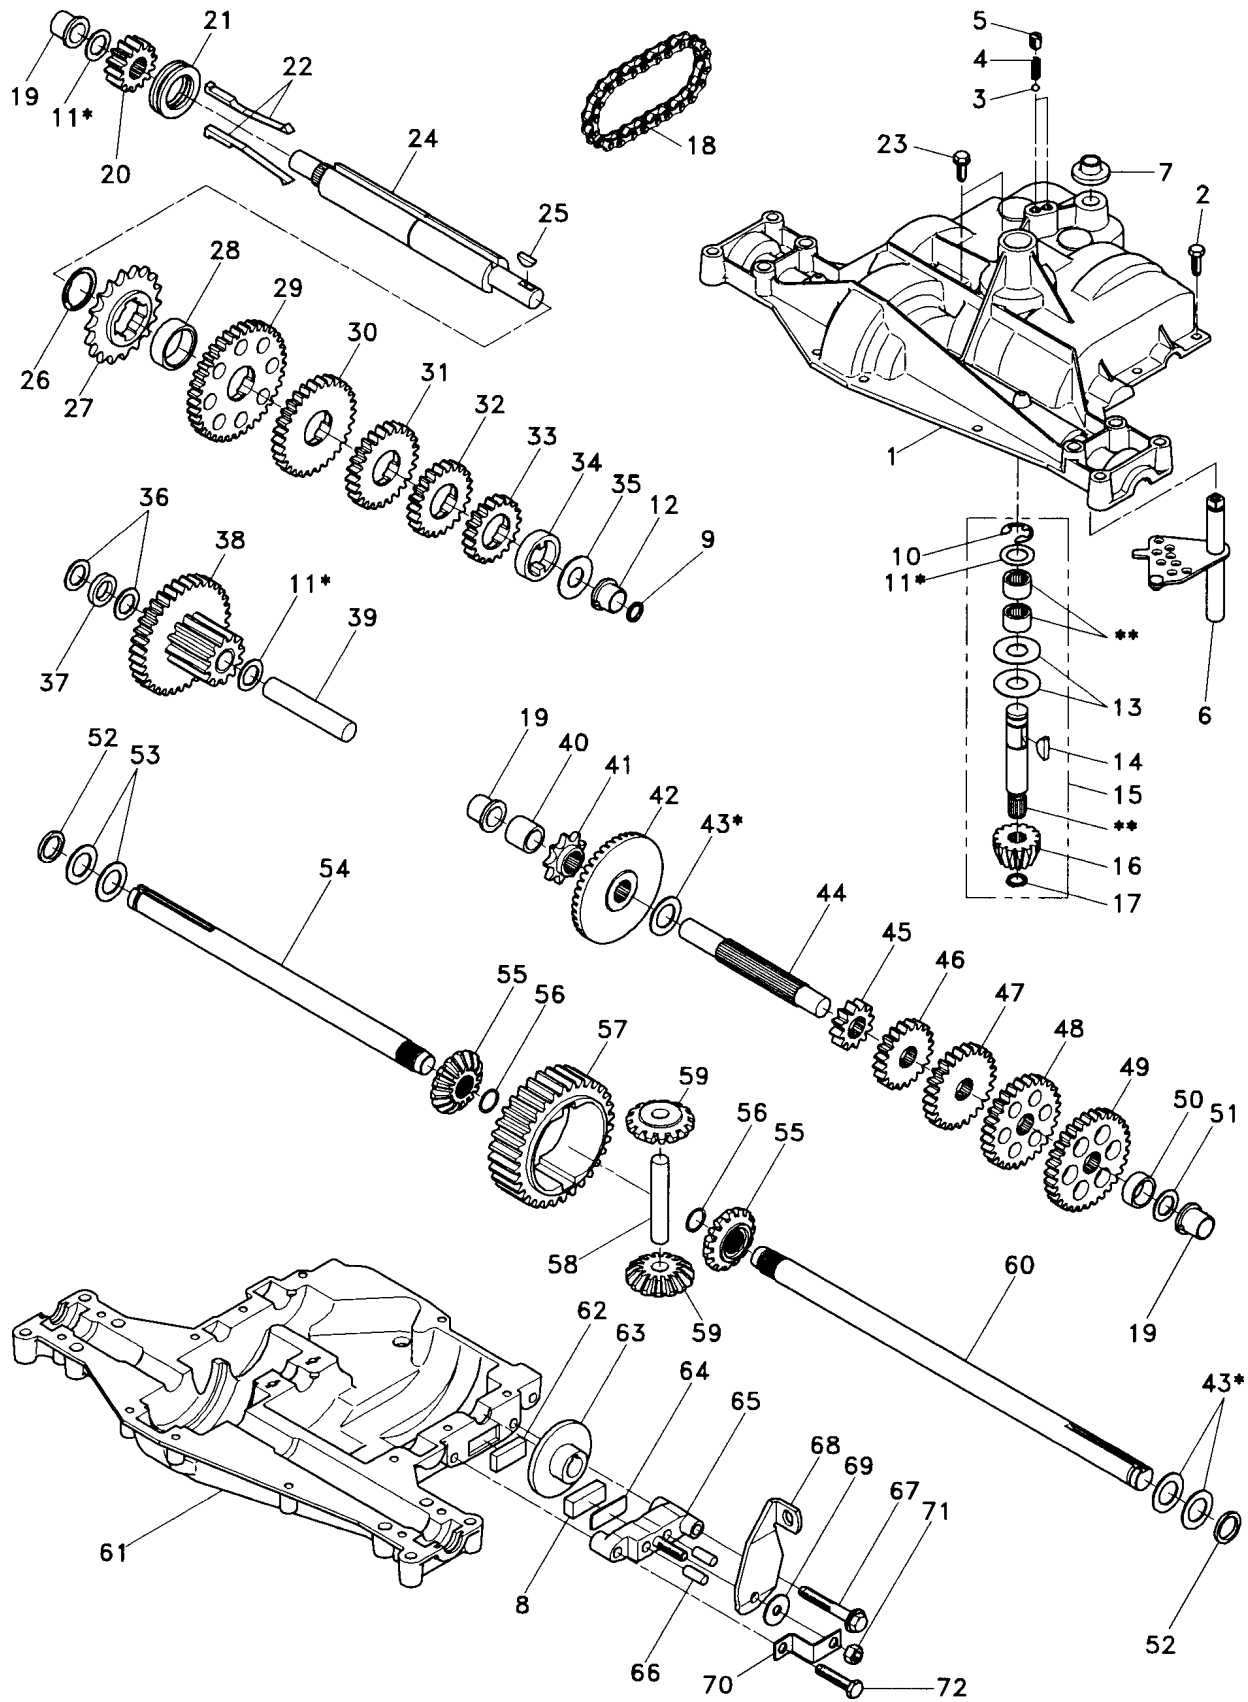

REPAIR PARTS

TRACTOR - - MODEL NO. LR120 (954001242A)

DANA TRANSAXLE - - MODEL NO. 4360-78

REPAIR PARTS

TRACTOR - - MODEL NO. LR120 (954001242A)

DANA TRANSAXLE - - MODEL NO. 4360-78

KEY PART NO.	NO.	DESCRIPTION	KEY PART NO.	NO.	DESCRIPTION
1	532142671	Housing, Upper	41	532105928	Sprocket, 9 Teeth
2	532002274	Screw, Self-Tapping, Large 1/4-20 x .734	42	532110084	Gear, Bevel, 42 Teeth
3	532134400	Ball, Detent	43	532134394	* Assembly, Kit, Shim .750 Shaft
4	532105904	Spring, Detent	44	532120473	Shaft, Drive
5	532105905	Screw, Set	45	532142678	Gear, Spur, 12 Teeth
6	532138235	Kit, Shifter Assembly	46	532120407	Gear, Spur, 20 Teeth
7	532134399	Boot, Shifter	47	532106589	Gear, Spur, 25 Teeth
8	532120951	Puck, Friction	48	532120408	Gear, Spur, 28 Teeth
9	532143045	Seal, Oil	49	532105937	Gear, Spur, 31 Teeth
10	532142672	Ring, Retaining	50	532105936	Spacer .781 x 1.00 x .375
11	532134793	* Assembly, Kit, Shim .625 Shaft	51	532002226	Washer, Plain .632 x 1.00 x .060
12	532143051	Bearing, Flange	52	532134401	Washer, Neoprene
13	532120415	Washer, Plain .632 x 1.38 x .046	53	532002264	Washer, Plain .758 x 1.25 x .031
14	532142674	Key, Woodruff, #9	54	532120474	Axle, L.H.
15	532138234	Assembly, Kit, Input Shaft	55	532110081	Gear, Miter, 15 Teeth
16	532110078	Pinion, Bevel, 14 Teeth	56	532105941	Ring, Retaining
17	532105909	Ring, Retaining	57	532110071	Gear, Spur, 32 Teeth
18	532105910	Chain, 24 Pitches	58	532120952	Shaft, Cross
19	532105911	Bearing, Flange	59	532110082	Gear, Miter, 15 Teeth
20	532142675	Gear, Spur, 14 Teeth	60	532123908	Axle, R.H.
21	532138246	Collar, Clutch	61	532142680	Housing, Lower
22	532138236	Assembly, Kit, Clutch Keys	62	532120961	Puck, Friction
23	532134791	Screw, Self-Tapping, with Sealer	63	532007294	Disc, Brake
24	532142676	Shaft, Intermediate	64	532108989	Spacer
25	532002244	Key, Woodruff, #61	65	532120953	Jaw, Brake
26	532105916	Ring, Retaining	66	532120954	Pin, Dowel
27	532120470	Sprocket, 18 Teeth	67	532134799	Screw, Self-Tapping, Large 5/16-18 x 2.25
28	532110070	Spacer	68	532138244	Lever, Actuating
29	532142677	Gear, Spur, 37 Teeth	69	532108996	Washer, Plain .321 x 1.00 x .055
30	532120405	Gear, Spur, 30 Teeth	70	532120956	Bracket, Anti-Rotation
31	532108980	Gear, Spur, 25 Teeth	71	873810500	Locknut 5/16-24
32	532120406	Gear, Spur, 22 Teeth	72	532106596	Screw, Self-Tapping, Large 5/16-18 x 1.44
33	532134796	Gear, Spur, 19 Teeth	73	532120416	Grease
34	532134797	Spacer 1.133 x 1.50 x .375			
35	532105925	Washer, Plain .640 x 1.37 x .061			
36	532002232	Washer, Plain .632 x 1.00 x .026			
37	532108978	Spacer .630 x 1.00 x .169			
38	532110079	Assembly, Gear, Combination of 12 Teeth and 35 Teeth			
39	532124639	Shaft, Idler			
40	532120472	Spacer .635 x .875 x .755			

* Use in combinations to maintain proper clearances

** Order Key No. 15

NOTE: All component dimensions given in U.S. inches
1 inch = 25.4 mm