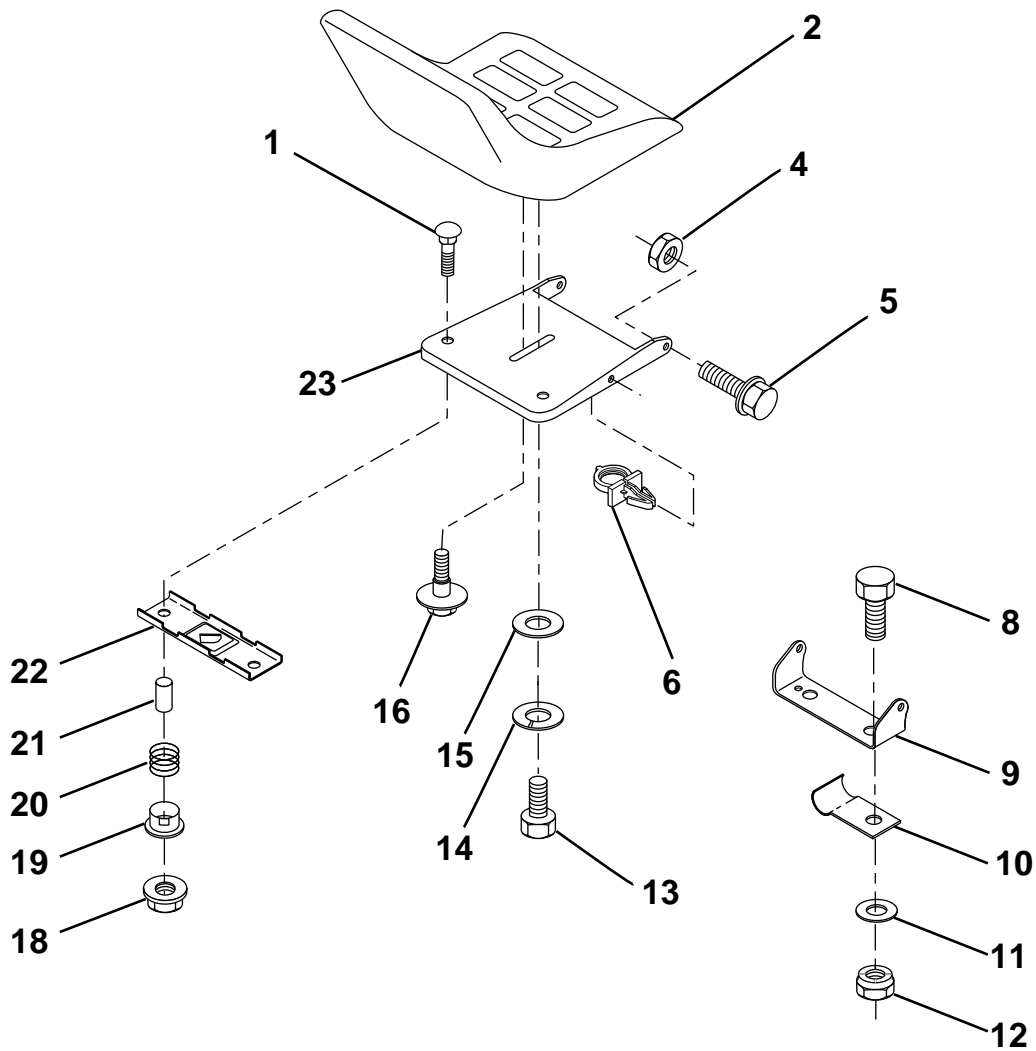

REPAIR PARTS

TRACTOR - - MODEL NO. LR120 (954001242A)

SEAT

KEY NO.	PART NO.	DESCRIPTION	KEY NO.	PART NO.	DESCRIPTION
1	872050411	Bolt, Carriage 1/4-20 x 1-3/8	13	874780814	Bolt Hex 1/2-13 x 7/8
2	532130875	Seat	14	810040800	Washer Lock Hvy. Hlcl Spring 1/2
4	873800500	Nut, Crownlock 5/16-18	15	819171912	Washer, 17/32 x 1-3/16 x 12 Ga.
5	532139888	Bolt, Shoulder 5/16-18 UNC	16	532127018	Bolt, Shoulder
6	532145006	Clip, Push-In Hinged	18	532123976	Nut, Hex Large Flange Lock
8	874760612	Bolt, Fin Hex 3/8-16 UNC x 3/4	19	532121248	Bushing, Snap
9	532140551	Bracket, Pivot Seat	20	532121250	Spring, Compression
10	532126471	Clip, Insulated	21	532134300	Spacer, Split 28 Id. x .88 Lg.
11	819133210	Washer 12/32 x 2 x 10 Ga.	22	532121246	Bracket, Switch, Mounting
12	873800600	Nut, Crownlock 3/8-16 UNC	23	532140552	Pan, Seat

HARDWARE SHOWN LARGER FOR EASIER IDENTIFICATION