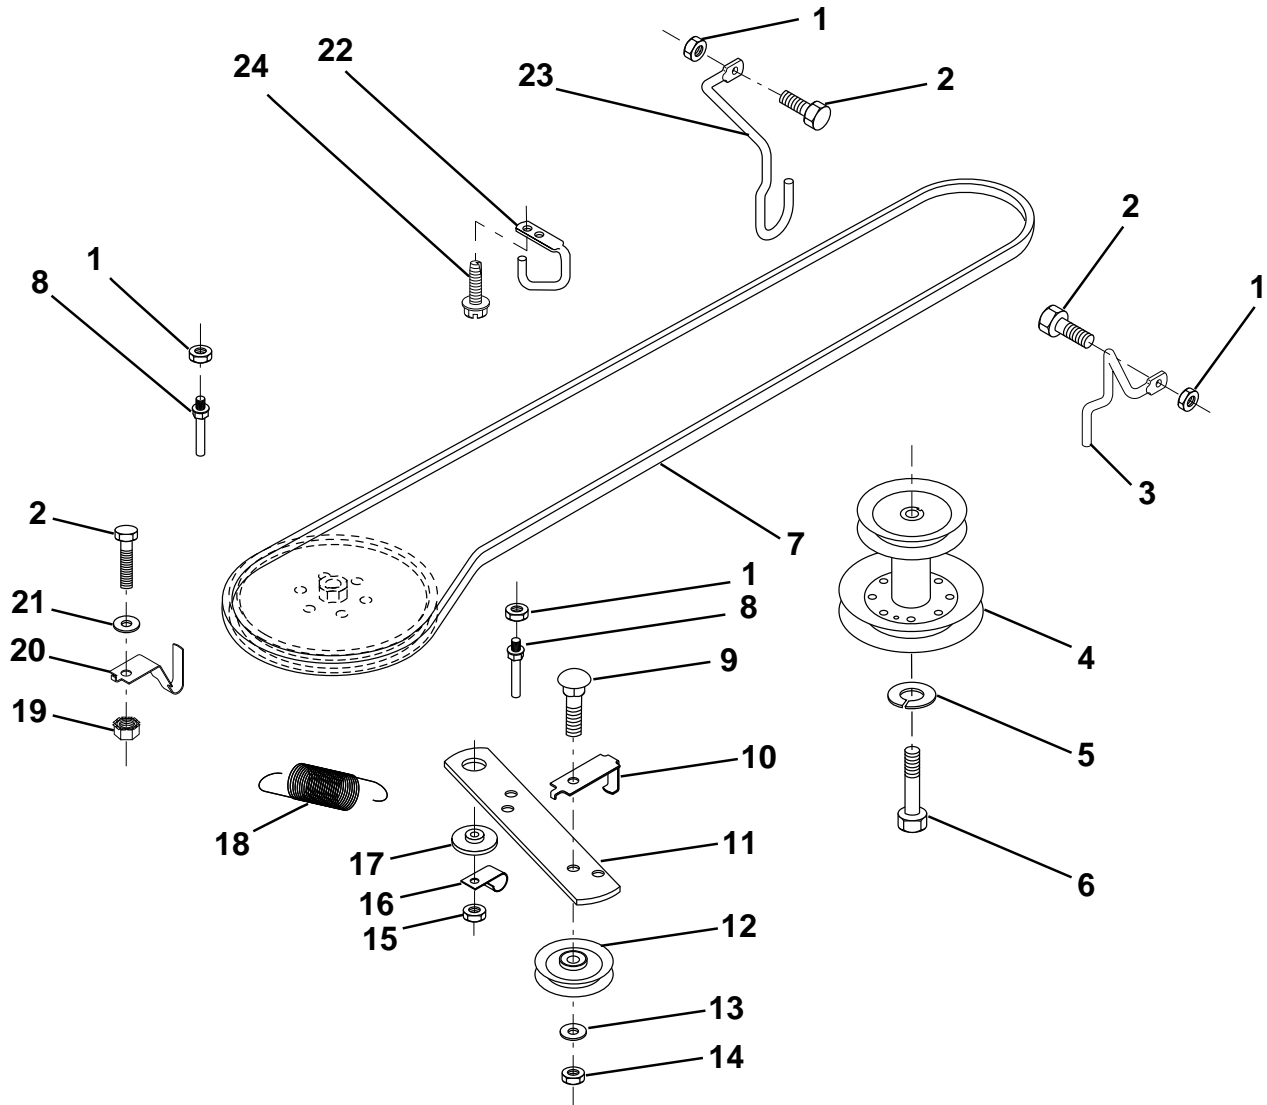

REPAIR PARTS

TRACTOR - - MODEL NO. LR120 (954001242A)

GROUND DRIVE

KEY NO.	PART NO.	DESCRIPTION	KEY NO.	PART NO.	DESCRIPTION
1	873680500	Nut, Crownlock 5/16-18	13	819131316	Washer 13/32 x 13/16 x 16 Ga.
2	874760512	Bolt, Hex Hd 5/16-18 UNC x 3/4	14	873930600	Nut, Centerlock 3/8-16 UNC
3	532141342	Keeper, Mower Drive, R. H.	15	873680600	Nut, Crownlock 3/8-16 UNC
4	532138029	Pulley, Engine	16	532126471	Clip, Insulated
5	810040700	Washer, Lock 7/16	17	532122052	Spacer, Retainer
6	871170744	Bolt Hex 7/16-20 Gr. 5	18	532131459	Spring Extension
7	532124525	Traction, V-Belt Drive	19	873510500	Nut, Keps 5/16-18 UNC
8	532123405	Keeper, T/A Ground Drive Belt	20	532139919	Keeper, T/A Ground Drive Belt
9	872140612	Bolt, Carr. 3/8-16 UNC x 1-1/2	21	819111016	Washer 11/32 x 5/8 x 16 Ga.
10	532123396	Keeper, Belt Ground Drive Idler	22	532123404	Keeper, Frame Ground Drive Belt
11	532140911	Arm, Ground Drive Clutch	23	532140916	Keeper, Mower Drive, L. H.
12	532123674	Idler, Flat	24	817720408	Screw

HARDWARE SHOWN LARGER FOR EASIER IDENTIFICATION