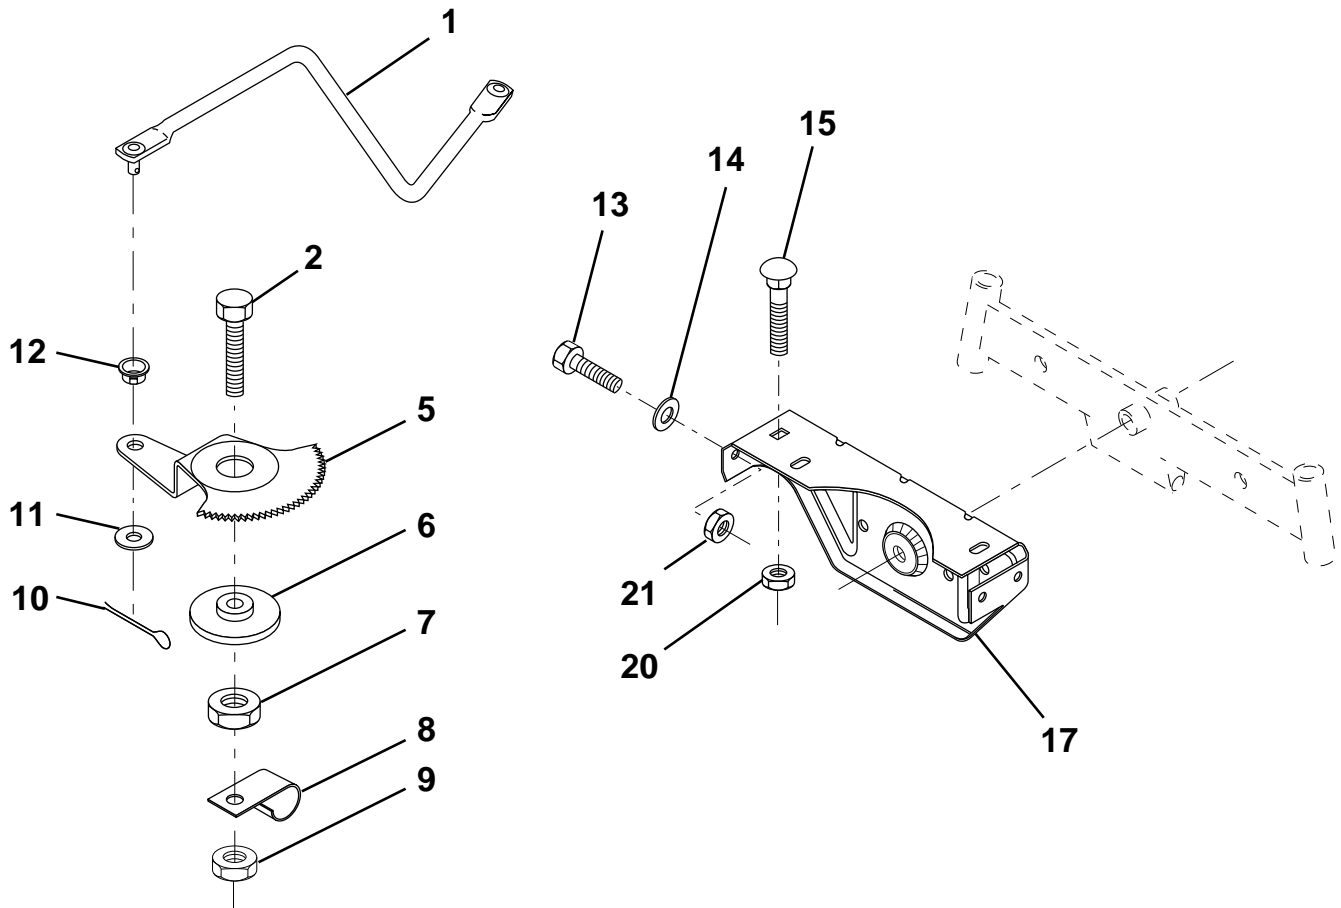

REPAIR PARTS

TRACTOR - - MODEL NO. LR120 (954001242A)

SECTOR GEAR / AXLE SUPPORT

KEY NO.	PART NO.	DESCRIPTION	KEY NO.	PART NO.	DESCRIPTION
1	532132566	Link, Drag	11	819131316	Washer, 13/32 x 13/16 x 16 Ga.
2	874780828	Bolt, Fin Hex 1/2-13 x 1-3/4	12	532126847	Bushing
5	532121926	Gear, Sector	13	874760512	Bolt, Hex Hd. 5/16-18 UNC x 3/4
6	532121927	Bushing	14	819111416	Washer 11/32 x 7/8 x 16 Ga.
7	873030800	Nut, Heavy Hex Top Lock 1/2-13 UNC	15	872110606	Bolt, Carriage 3/8-16 UNC x 3/4
8	532126472	Clip, Insulated	17	532137096	Support, Front Axle
9	873680800	Nut, Crownlock 3/8-16	20	873680600	Nut, Crownlock 3/8-16 UNC
10	876020412	Pin, Cotter 1/8 x 3/4	21	873680500	Nut, Crownlock 5/16-18

HARDWARE SHOWN LARGER FOR EASIER IDENTIFICATION