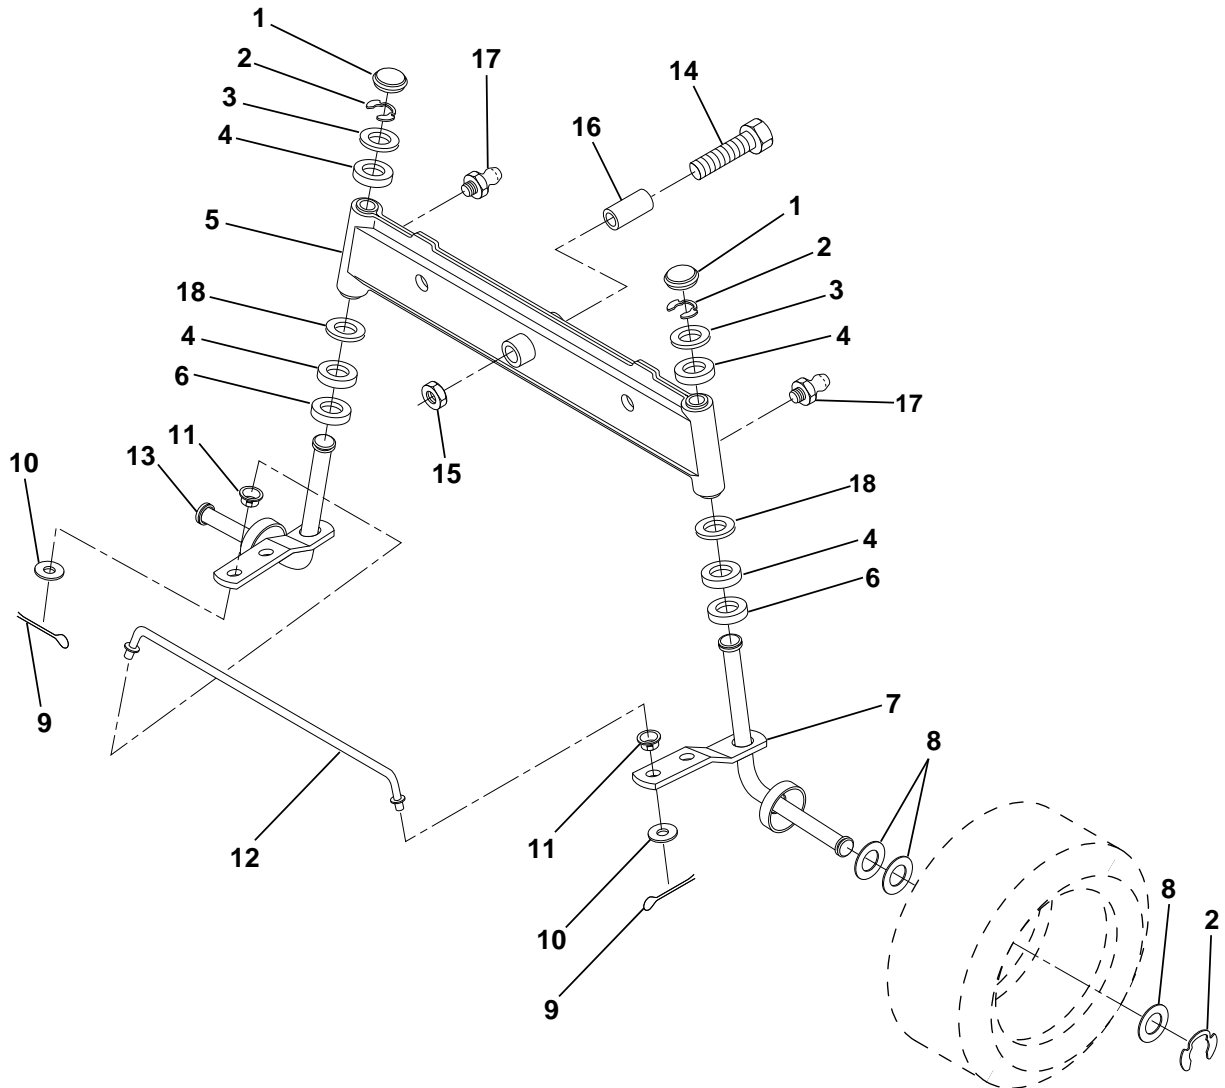

REPAIR PARTS

TRACTOR - - MODEL NO. LR120 (954001242A)

FRONT AXLE

KEY NO.	PART NO.	DESCRIPTION	KEY NO.	PART NO.	DESCRIPTION
1	532121232	Cap, Spindle	10	819131316	Washer 13/32 x 13/16 x 16 Ga.
2	812000029	Ring, Clip	11	532126847	Bushing
3	532121748	Washer 25/32 x 1-5/8 x 16 Ga.	12	532130465	Rod, Tie
4	532124937	Nyliner	13	532137061	Spindle, L.H. Asm.
5	532142033	Axle, Front	14	874011056	Bolt Hex 5/1-11 x 3-1/2
6	532124931	Bearing, Thrust	15	873901000	Nut, Lock Flange 5/8-11
7	532137062	Spindle, R.H. Asm.	16	532110438	Spacer Bearing Axle
8	532121749	Washer 25/32 x 1-1/4 x 16 Ga.	17	532124836	Fitting Grease
9	876020412	Pin, Cotter 1/8 x 3/4	18	819272016	Washer 27/32 x 1-1/4 x 16 Ga.

HARDWARE SHOWN LARGER FOR EASIER IDENTIFICATION