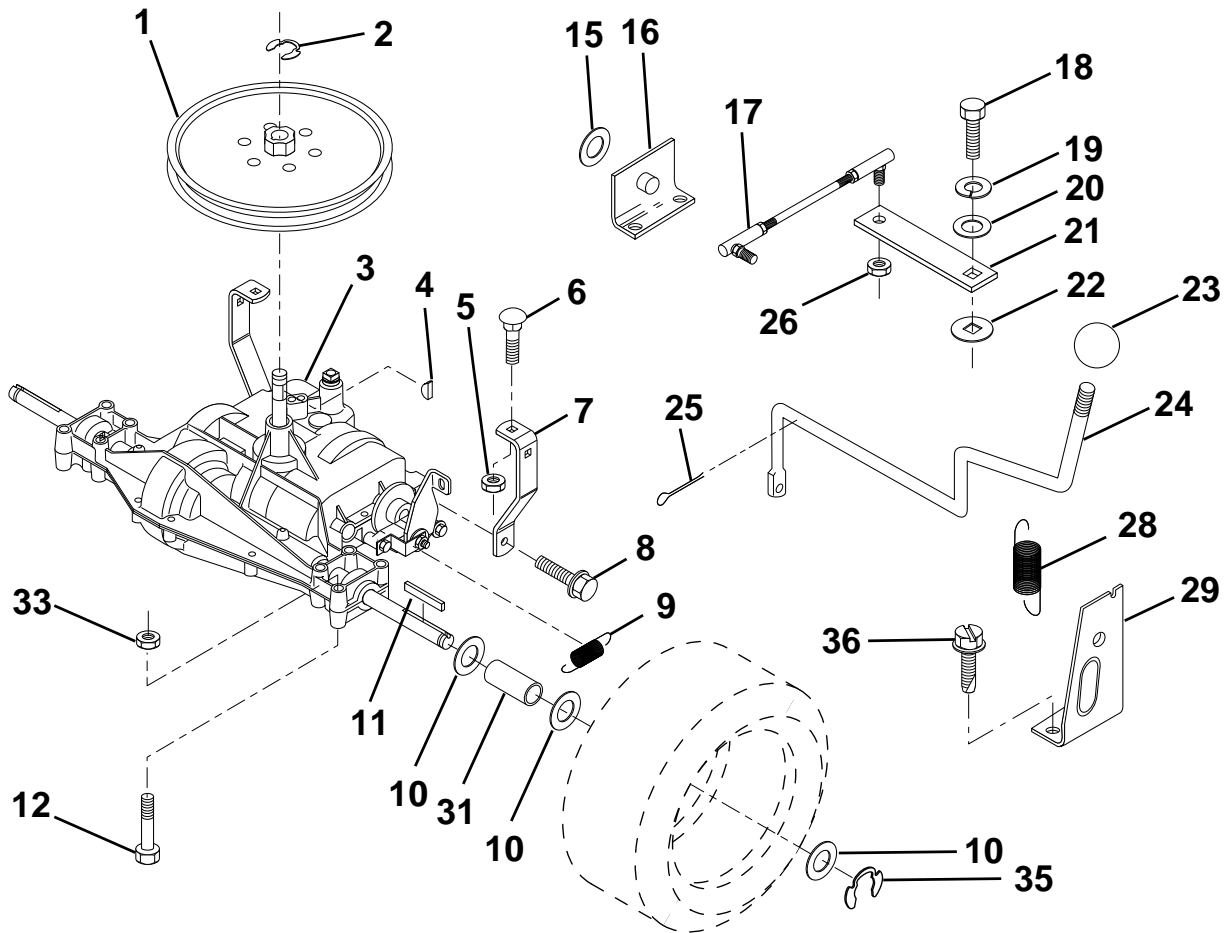

REPAIR PARTS

TRACTOR - - MODEL NO. LR120 (954001242A)

TRANSAXLE

KEY NO.	PART NO.	DESCRIPTION	KEY NO.	PART NO.	DESCRIPTION
1	532123385	Pulley	18	874550412	Bolt, Fin Hex 1/4-28 UNF x 3/4 Gr. 8
2	812000028	Ring, Retainer	19	810040400	Washer, Lock 1/4
3	-----	Transaxle, Dana 5 Spd. Model No. 4360-78	20	819091210	Washer 9/32 x 3/4 x 10 Ga.
4	532125096	Key, Woodruff #9	21	532123484	Arm, Shift
5	873680500	Nut, Crownlock 5/16-18	22	532105701	Washer, Shift Plate
6	872140506	Bolt, Carriage 5/16-18 UNC x 3/4	23	532106933	Knob, Rd 1/2-13
7	532123378	Strap, Torque	24	532128215	Rod Shift
8	817490512	Screw 5/16-18 x 3/4	25	876020416	Pin, Cotter 1/8 x 1
9	532110422	Spring, Brake	26	873810500	Locknut 5/16-24 UNF
10	532121749	Washer 25/32 x 1-1/4 x 16 Ga.	28	532128085	Extension, Spring
11	532123583	Key, Square	29	532128084	Support Handle Shift RH
12	874760644	Bolt, Fin Hex 3/8-16 Unc x 2-3/4	31	532109502	Spacer Axle
15	819171616	Washer 17/32 x 1 x 16 Ga.	33	873680600	Nut Crownlock 3/8-16 Unc
16	532124600	Support Handle Shift LH	35	812000001	E-Ring
17	532123632	Link, Shift	36	817720408	Screw

HARDWARE SHOWN LARGER FOR EASIER IDENTIFICATION