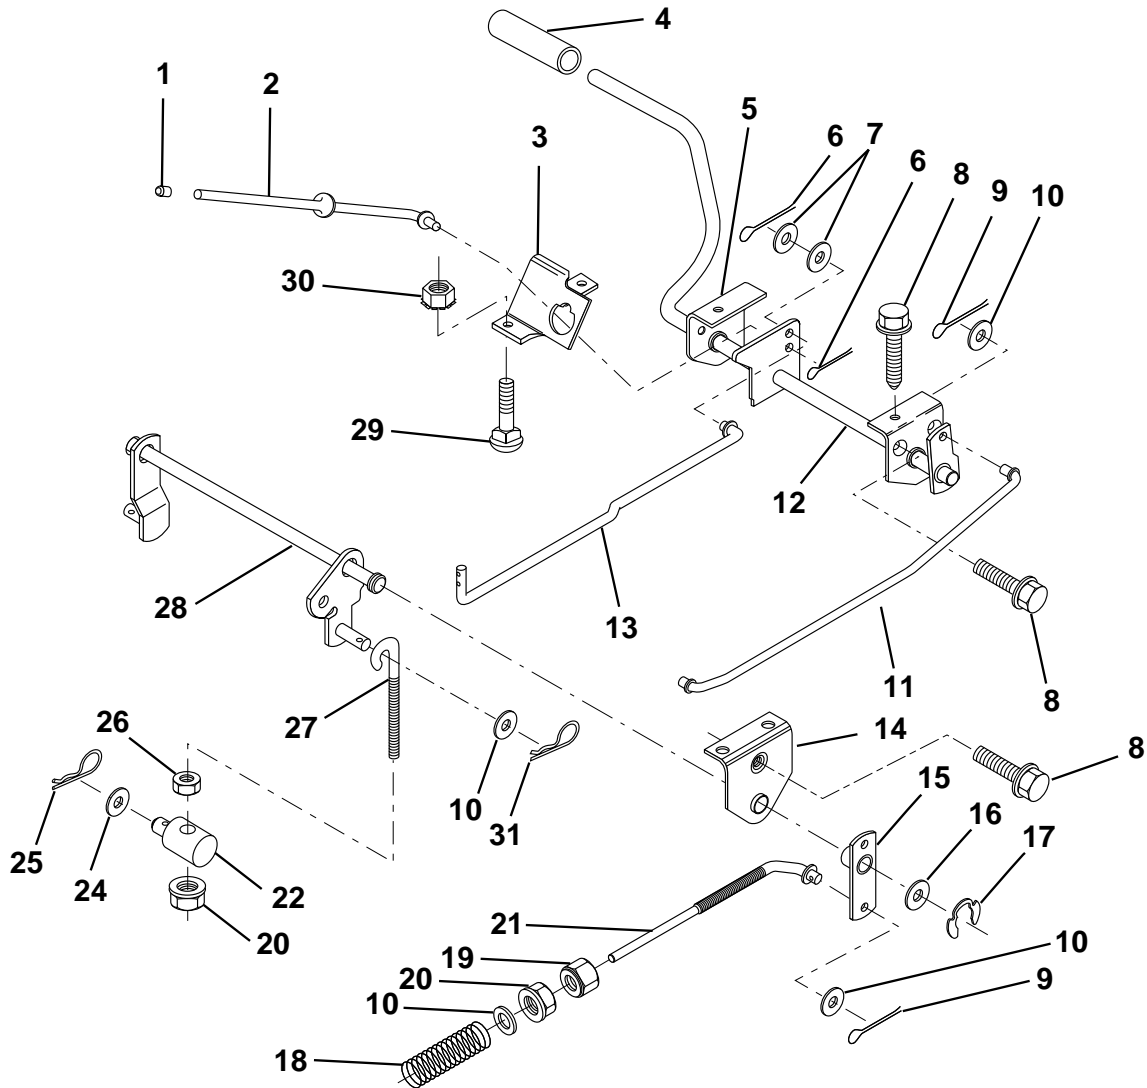

REPAIR PARTS

TRACTOR - - MODEL NO. LR120 (954001242A)

BRAKE / REAR MOWER LIFT ASSEMBLY

KEY NO.	PART NO.	DESCRIPTION	KEY NO.	PART NO.	DESCRIPTION
1	532071673	Cap, Plunger	16	819251816	Washer 25/32 x 1-1/8 x 16 Ga.
2	532123436	Rod, Parking Brake	17	812000034	Ring, Klip
3	532123437	Bracket, Parking Brake	18	532106888	Spring, Brake Rod
4	532008156	Cover, Pedal	19	873350600	Nut, Hex, Jam 3/8-16 UNC
5	532122504	Bracket, Clutch/Brake Pedal, L.H.	20	873680600	Nut, Crownlock 3/8-16 UNC
6	876020312	Pin, Cotter 3/32 x 3/4	21	532131460	Rod, Rear Brake
7	819131016	Washer 13/32 x 5/8 x 16 Ga.	22	532144585	Trunnion, Lift
8	817490508	Screw, Hex, Thd. Roll. 5/16-18 x 1/2	24	819132012	Washer 13/32 x 1-1/4 x 12 Ga.
9	876020412	Pin, Cotter 1/8 x 3/4	25	532124961	Spring, Retainer
10	819131316	Washer 13/32 x 13/16 x 16 Ga.	26	873930600	Nut, Centerlock 3/8-16 UNC
11	532123543	Rod, Brake Front	27	532127369	Link, Threaded
12	532139933	Assembly, Clutch/Brake Pedal	28	532140776	Assembly, Rear Mower Lift
13	532123394	Rod, Clutch	29	872110506	Bolt, Carriage 5/16-18 UNC x 3/4
14	532121978	Bracket, Lift, Shaft	30	873510500	Nut, Keps 5/16-16 UNC
15	532133332	Assembly, Brake, Pivot, Arm	31	532124660	Retainer, Spring

HARDWARE SHOWN LARGER FOR EASIER IDENTIFICATION