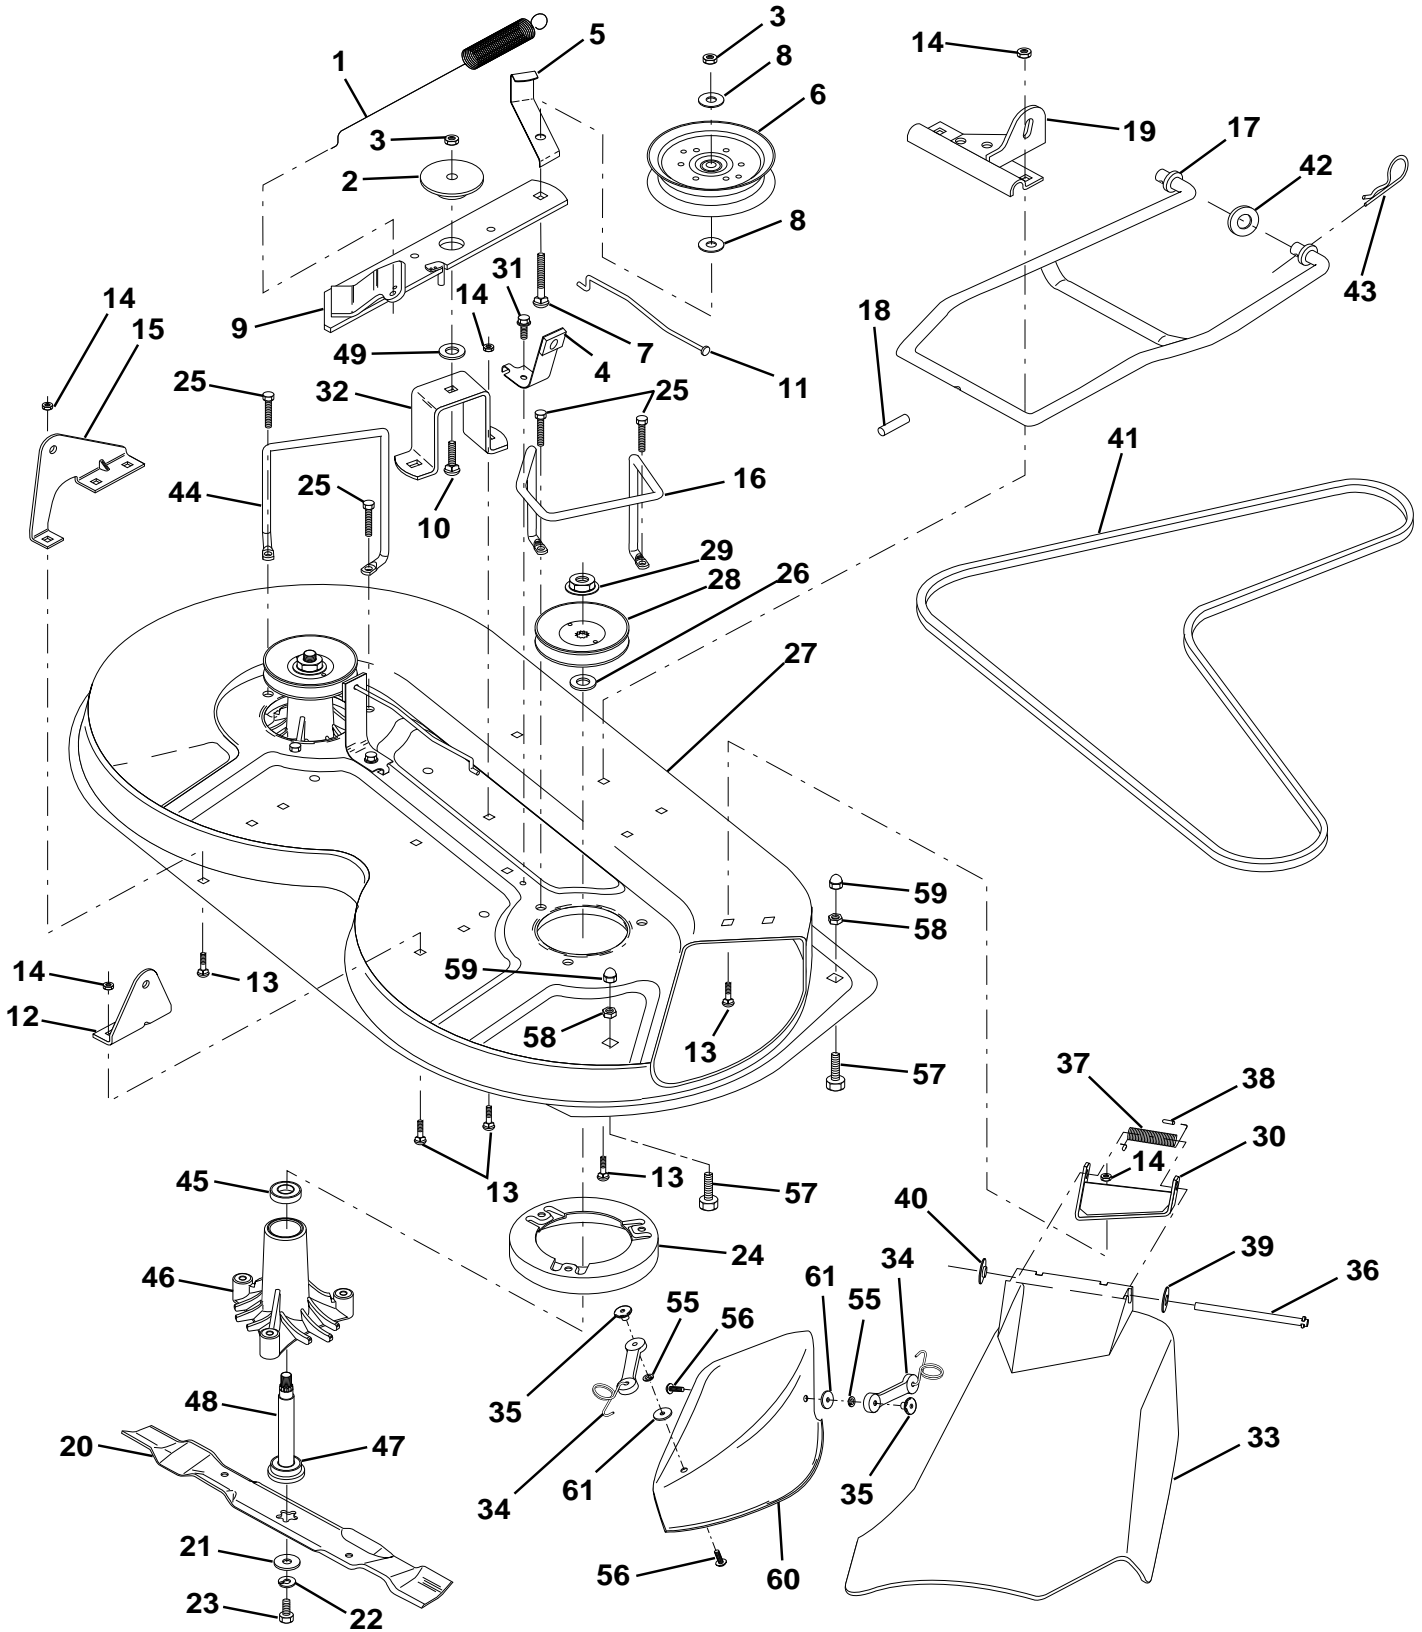

REPAIR PARTS

TRACTOR - - MODEL NO. LR120 (954001242A)

MOWER DECK

REPAIR PARTS

TRACTOR - - MODEL NO. LR120 (954001242A)

MOWER DECK

KEY NO.	PART NO.	DESCRIPTION	KEY NO.	PART NO.	DESCRIPTION
1	532140064	Spring, Mower Clutch	31	817490508	Screw, Hex Wsh. Thdrol. 5/16-18 x 1/2
2	532122052	Spacer, Retainer	32	532122051	Arm, Support Idler Mower
3	873680600	Nut, Crownlock 3/8-16	33	532131560	Deflector
4	532130840	Brake Asm.	36	532121980	Rod, Hinge
5	532131251	Guide, Belt Idler	37	532123713	Spring, Torsion Deflector
6	532121316	Pulley, Flat Idler	38	532105304	Cap, Sleeve
7	872110616	Bolt, Carr. 3/8-16 x 1-3/4 Gr. 5	39	819111016	Washer 11/32 x 5/8 x 16 Ga.
8	819131410	Washer 13/21 x 7/8 x 10 Ga.	40	532110452	Pushnut
9	532127744	Arm Asm., Idler Mower	41	532131264	V-Belt
10	872140610	Bolt, Carriage 3/8-16 x 1-1/4	42	819171616	Washer 11/32 x 5/8 16 Ga.
11	532130841	Rod, Brake	43	532124660	Retainer, Spring
12	532127356	Bracket, Lift R. H. Rear	44	532140608	Keeper, L. H.
13	872140506	Bolt, Carriage 5/16-18 x 3/4	45	532110485	Bearing
14	873680500	Nut, Crownlock 5/16-18	46	532128774	Housing Mandrel Vented
15	532127357	Bracket, Lift L. H. Rear	47	532129895	Bearing
16	532140093	Keeper, R. H.	48	532137645	Shaft, Mandrel (Includes Key # 47)
17	532128508	Link, Asm. Mower Stabilizer	49	532133943	Washer, Hardened
18	532128511	Pin, Drive	50	532140102	Mulcher Plate
19	532127380	Bracket, Asm. Front	51	532133841	Acorn Nut 5/16-18
20	532140101	Blade Mulching	52	532130758	Latch Hook
21	532140296	Washer, Hard	53	532125004	Nut, Weld
22	810030600	Washer, Lock 3/8	54	819061216	Washer #10
23	532850857	Bolt 3/8-24 x 1-1/4 Gr. 8	55	810071000	Washer, Lock#10
24	532140329	Stripper	56	871161010	Screw
25	532138776	Screw Thdrol Hex Hd	57	874930516	Bolt, Hex 5/16-18 x 1
26	532129963	Washer .150 Thk.	58	532063124	Locknut 5/16-18
27	532129983	Deck Assembly	--	532130794	Mandrel Asm. (Includes Key No.'s 22-23, 26, 29 and 45-48)
28	532129207	Pulley, Mandrel	--	532140979	Deck, Mower Complete (Std. Deck - Order separately mulcher plate components key nos. 50-58)
29	532137266	Nut, Flangelock 9/16			
30	532136631	Bracket, Asm. Deflector			

HARDWARE SHOWN LARGER FOR EASIER IDENTIFICATION