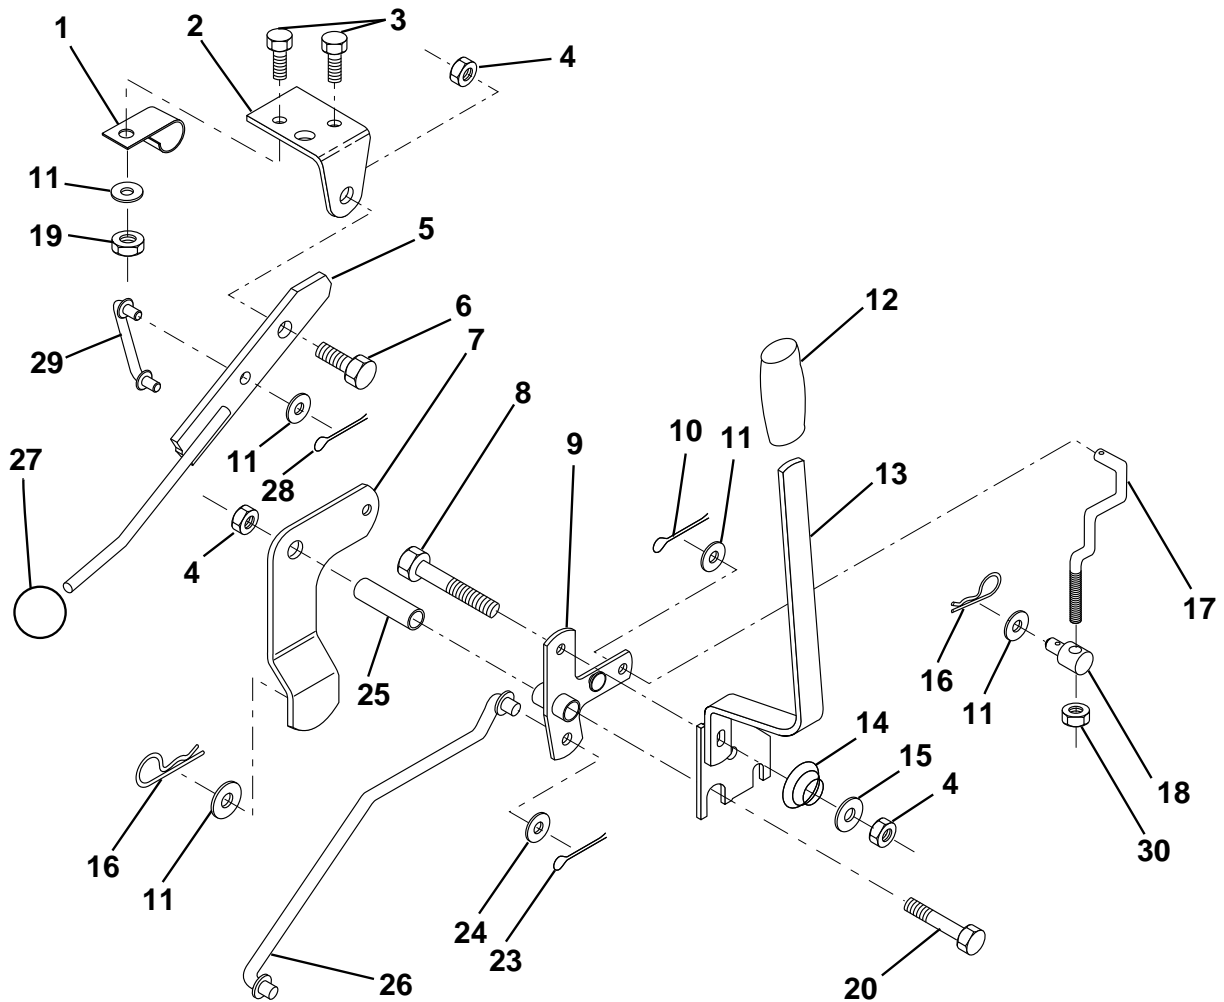

REPAIR PARTS

TRACTOR - - MODEL NO. LR120 (954001242A)

MOWER LIFT LEVER

KEY NO.	PART NO.	DESCRIPTION	KEY NO.	PART NO.	DESCRIPTION
1	532126470	Clip, Insulated	15	819131212	Washer 13/32 x 3/4 x 12 Ga.
2	532122018	Bracket, Mower Clutch	16	532124961	Retainer, Spring
3	871110408	Bolt, Fin. Hex 1/4-20 UNC x 1/2	17	532127359	Link, Front Lift
4	873680600	Nut, Crownlock 3/8-16 UNC	18	532142028	Trunnion, Adj. 94
5	532145187	Assembly, Clutch Lever	19	873680400	Nut, Crownlock 1/4-20
6	532106451	Bolt, Shoulder	20	874760644	Bolt, Fin. Hex 3/8-16 UNC x 2-3/4
7	532135371	Assembly, Mower Clutch Arm	23	876020416	Pin, Cotter 1/8 x 1
8	874760636	Bolt, Hex 3/8-16 UNC x 2-1/4	24	819171616	Washer 17/32 x 1 x 16 Ga.
9	532121930	Bellcrank, Asm. Lift	25	532121933	Tube, Spacer
10	876020412	Pin, Cotter 1/8 x 3/4	26	532141470	Rod, Mower Lift
11	819131316	Washer 13/32 x 13/16 x 16 Ga.	27	532106932	Knob
12	532131861	Grip, Handle	28	876020312	Pin, Cotter 3/32 x 3/4
13	532139352	Assembly, Lift Handle	29	532131655	Link, Mower Clutch
14	532123496	Spring, Compression	30	873350600	Nut Hex Jam 3/8-16 Unc

HARDWARE SHOWN LARGER FOR EASIER IDENTIFICATION