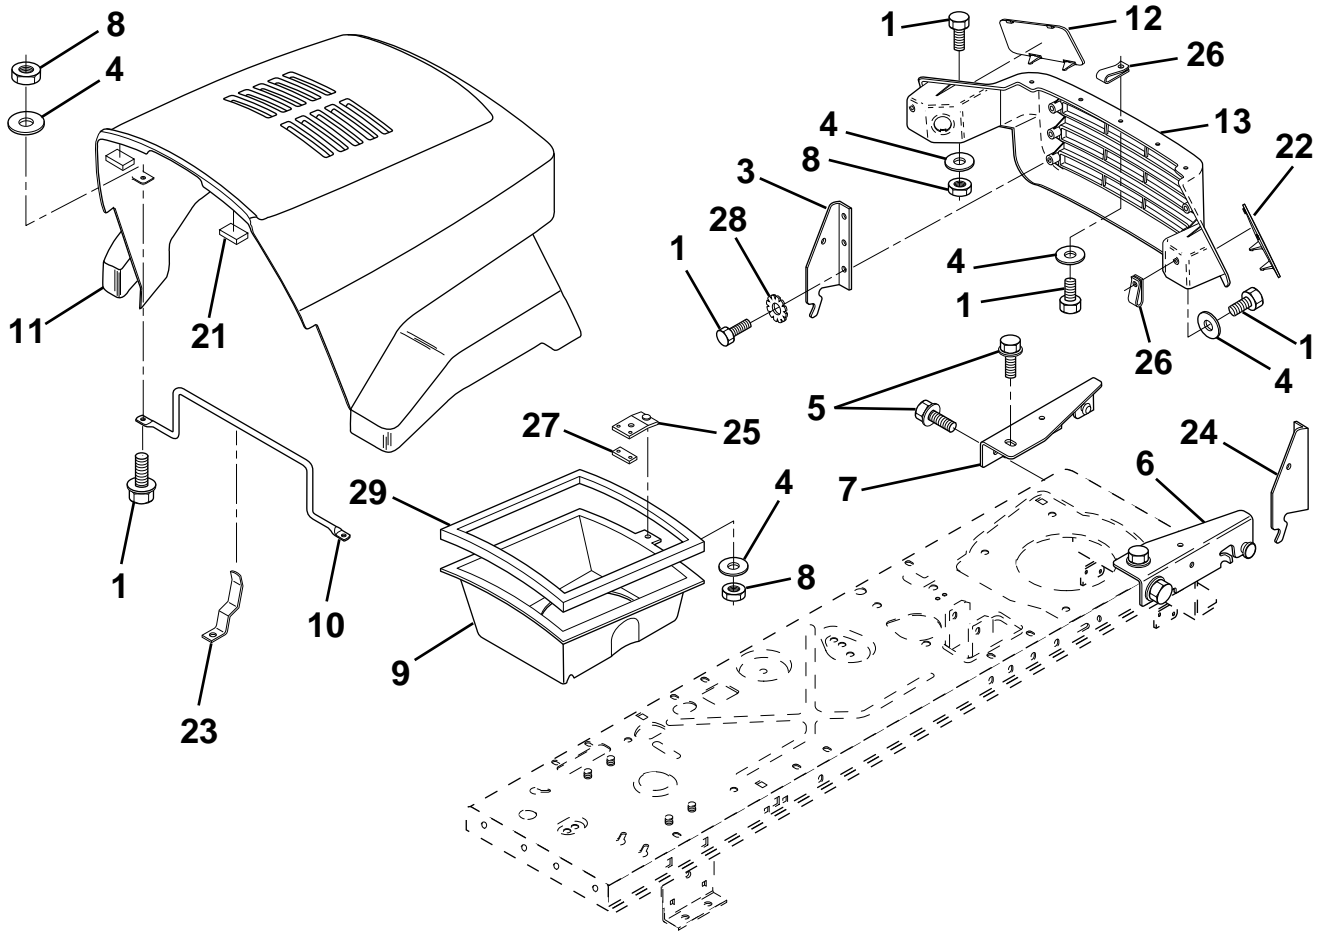

REPAIR PARTS

TRACTOR - - MODEL NO. LR120 (954001242A)

HOOD

KEY NO.	PART NO.	DESCRIPTION	KEY NO.	PART NO.	DESCRIPTION
1	874780410	Bolt Fin Hex 1/4-20 x 5/8	13	532130984	Grille
3	532128445	Bracket Pivot Hood LH	21	532126938	Bumper Hood
4	819091016	Washer, Flat 1/4	22	532130985	Lens RH
5	817490512	Screw Thdrol 5/16-28 x 3/4	23	532139969	Latch Hood
6	532140051	Bracket Asm. Pivot Hood RH	24	532142873	Bracket Pivot Hood RH
7	532140050	Bracket Asm. Pivot Hood LH	25	532131037	Clip Asm. Duct Air
8	873680400	Nut Crownlock 1/4-20 Unc	26	532052921	Clip Tinnerman
9	532123840	Duct Air Hood	27	532131028	Clip Tinnerman
10	532130850	Brace Hood	28	811050400	Washer Lock Ext. Tooth
11	532140142	Hood	29	532120537	Strip Foam
12	532130986	Lens LH			

HARDWARE SHOWN LARGER FOR EASIER IDENTIFICATION