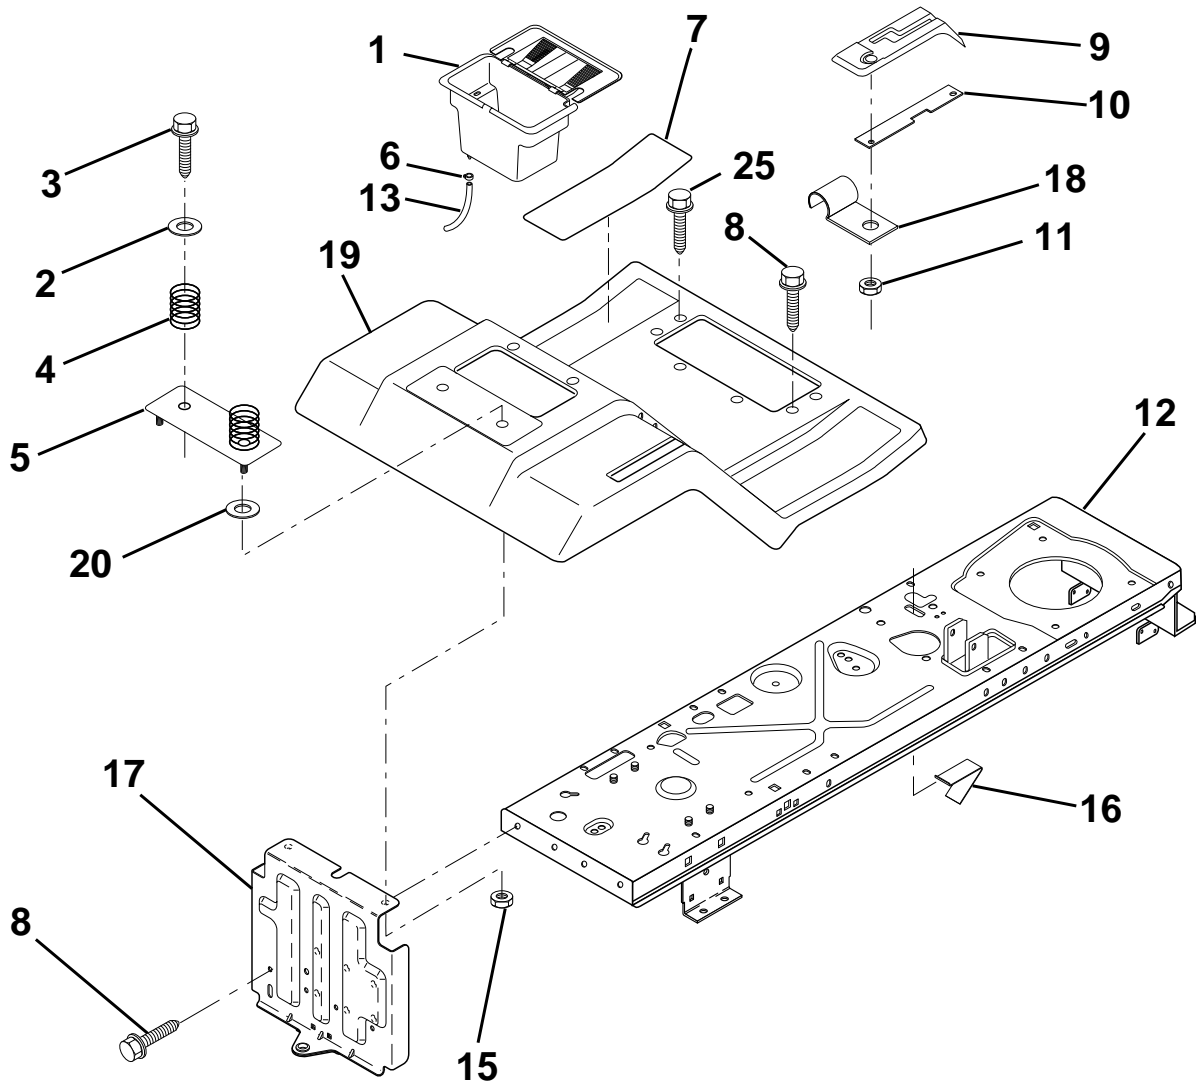

REPAIR PARTS

TRACTOR - - MODEL NO. LR120 (954001242A)

FENDER/CHASSIS

KEY NO.	PART NO.	DESCRIPTION	KEY NO.	PART NO.	DESCRIPTION
1	532129965	Case, Battery	11	532124346	Nut, Self-Threading, Wsher Hd 3/16
2	819132012	Washer 13/32 x 1-1/4 x 12 Ga.	12	532145190	Assembly, Frame
3	817490612	Screw, Hex Wsh. Thrdrol 3/8-16 x 3/4	13	532109238	Tube, Battery Drain
4	532124181	Spring, Compression, Seat	15	873640400	Nut, Keps 1/4-20 UNC
5	532125142	Plate, Asm. Battery	16	532141736	Switch Actuator
6	532109596	Clamp, Hose	17	532140782	Drawbar
7	532124144	Pad, Footrest	18	532126470	Clip, Insulated
8	817490512	Screw Thdrol 5/16-18 x 3/4	19	532141393	Fender/Footrest
9	532126994	Console, Shift Control	20	819091413	Washer 9/32 x 7/8 x 13 Ga.
10	532139783	Bar, Shift Lock	25	817490516	Scr-Hx Wsh Thd Rol 5/16-18 x 1

HARDWARE SHOWN LARGER FOR EASIER IDENTIFICATION