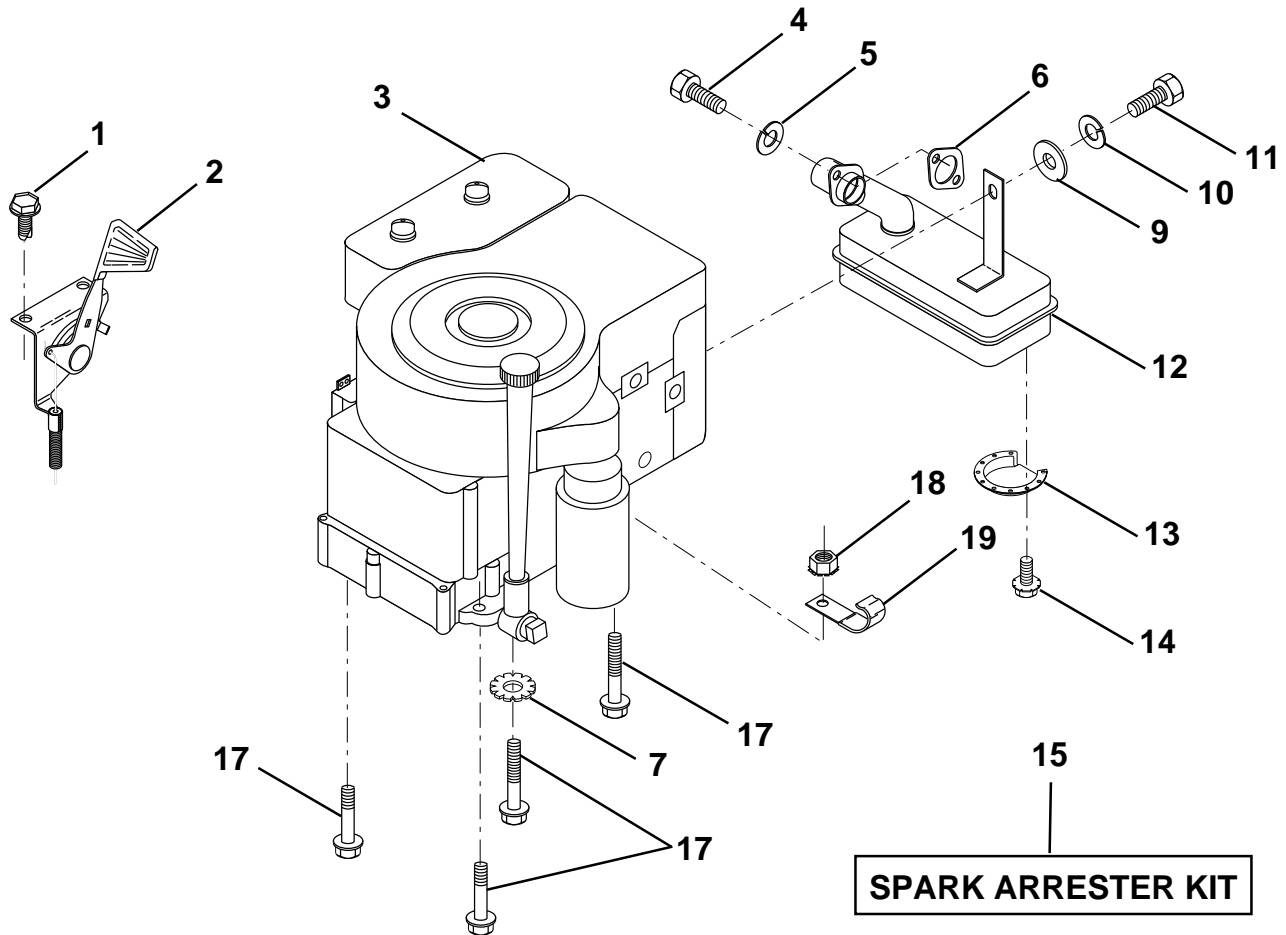

REPAIR PARTS

TRACTOR - - MODEL NO. LR120 (954001242A)

ENGINE

KEY NO.	PART NO.	DESCRIPTION	KEY NO.	PART NO.	DESCRIPTION
1	817060408	Screw, Hex Thd. Cut 1/4-20 x 1/2	10	810040400	Washer, Lock Hvy Hlcl Spring 1/4
2	532132752	Control, Throttle	11	-----	Bolt, Hex Fin. (Order From Eng. Mfg.)
3	532131951	Engine, Briggs and Stratton Model No. 282707	12	532137437	Muffler
4	871070512	Screw, Hex, Cap 5/16-18 x 3/4	13	532144986	Deflector, Muffler
5	810040500	Washer, Lock Heavy Helical Spring 5/16	14	817030808	Screw, Spiderloc Hex Hd #8 x 1/2 AB
6	532125593	Gasket, Exhaust	15	532137180	Arrestor, Spark (Optional equipment)
7	811050600	Washer, Lock Ext. Tooth 3/8	17	817490624	Screw, Hex Washer Head, Thdrol. 3/8-16 x 1-1/2
9	819101216	Washer 5/16 x 3/4 x 16	18	873510600	Screw Thdrol. 3/8-16
			19	532124996	Clip Line Fuel

HARDWARE SHOWN LARGER FOR EASIER IDENTIFICATION