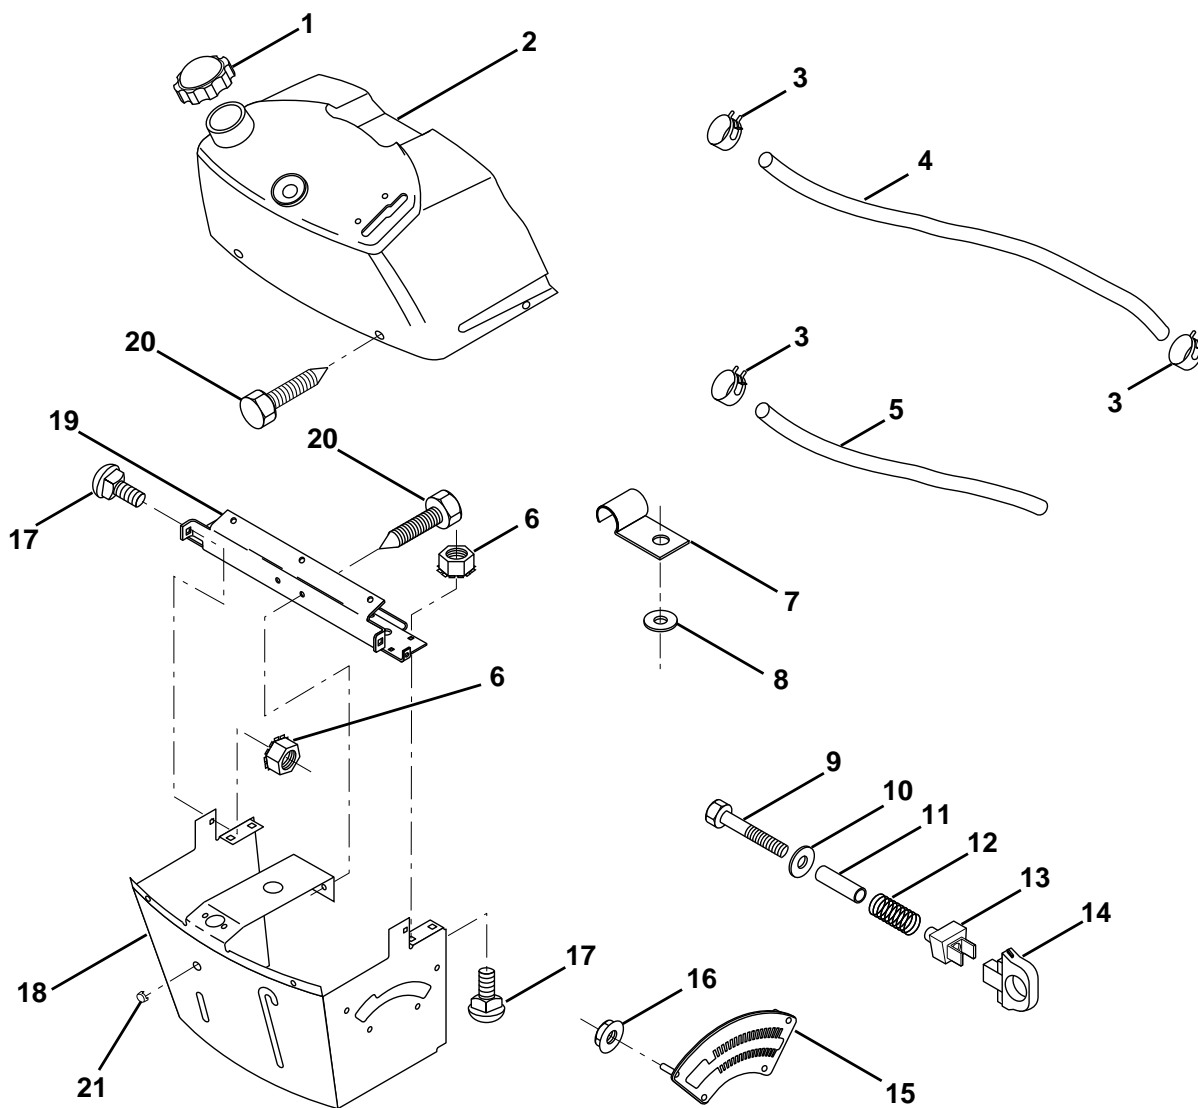

### ELECTRICAL

KEY NO.	PART NO.	DESCRIPTION
1	873640400	Nut, Hex Keps 1/4-20
2	532108423	Assembly, Cable
3	532133909	Battery
5	532108236	Bracket, Switch
6	532109553	Switch, Interlock (4-terminal)
8	817021008	Screw, Hex Hd. Tap #10-24 x 1/2
9	532140402	Key, Steel Delta
10	532141226	Cover, Key Ignition
11	532140400	Nut, Ignition
12	532144921	Switch, Ignition
15	532121305	Switch, Plunger
17	532108824	Fuse
18	532128353	Assembly, Cable
19	532143132	Harness, Ignition
20	873350400	Nut, Hex Jam 1/4-20
21	810090400	Washer, Lock 1/4
22	874780408	Bolt, Fin. Hex 1/4-20 UNC x 1/2 Gr. 5
24	532131563	Cover, Terminal
25	532138406	Solenoid
26	874760412	Bolt, Hex Hd. 1/4-20 UNC x 3/4
27	819091016	Washer 9/32 x 5/8 x 16
28	810040400	Washer, Lock 1/4
29	532121264	Cap, Battery
30	873220400	Nut, Fin. Hex 1/4-20 UNC
31	532004152	Bulb Light
32	532142881	Harness Headlight
33	532110712	Switch Light
36	811150400	Washer Lock Inter. Tooth 1/4
39	532141735	Bracket Switch Clutch
55	817490508	Screw Thdrol 5/16-18 x 1/2
70	532140413	Harness Engine

**NOTE:** All component dimensions given in U.S. inches.  
1 inch = 25.4 mm

**HARDWARE SHOWN LARGER FOR EASIER IDENTIFICATION**

### DASH

KEY NO.	PART NO.	DESCRIPTION	KEY NO.	PART NO.	DESCRIPTION
1	532142187	Cap, Fuel	12	532003720	Spring
2	532138395	Assembly, Dash & Fuel Tank	13	532126450	Clip, Height Adjustment
3	532123487	Clamp, Hose	14	532126115	Knob, Height Stop
4	532008544	Line, Fuel	15	532122023	Adjustment, Quadrant Height
5	532008548	Line, Fuel	16	532124346	Nut, Self-Threading 3/16-18
6	873640400	Nut, Hex, Keps 1/4-20	17	872110404	Bolt, Carriage 1/4-20 x 1/2 Gr. 5
7	532124996	Clip, Fuel Line	18	532130745	Support Assembly, Dash
8	819091216	Washer 9/32 x 3/4 x 16 Ga.	19	532134744	Brace, Cross
9	874760428	Bolt, Hex, Fin 1/4-20 x 1-3/4	20	817060408	Screw, Self-Tapping 1/4-20 x 1/2
10	819091413	Washer 11/32 x 11/16 x 16 Ga.	21	532134014	Plug Dome Black
11	532121249	Spacer, Split			