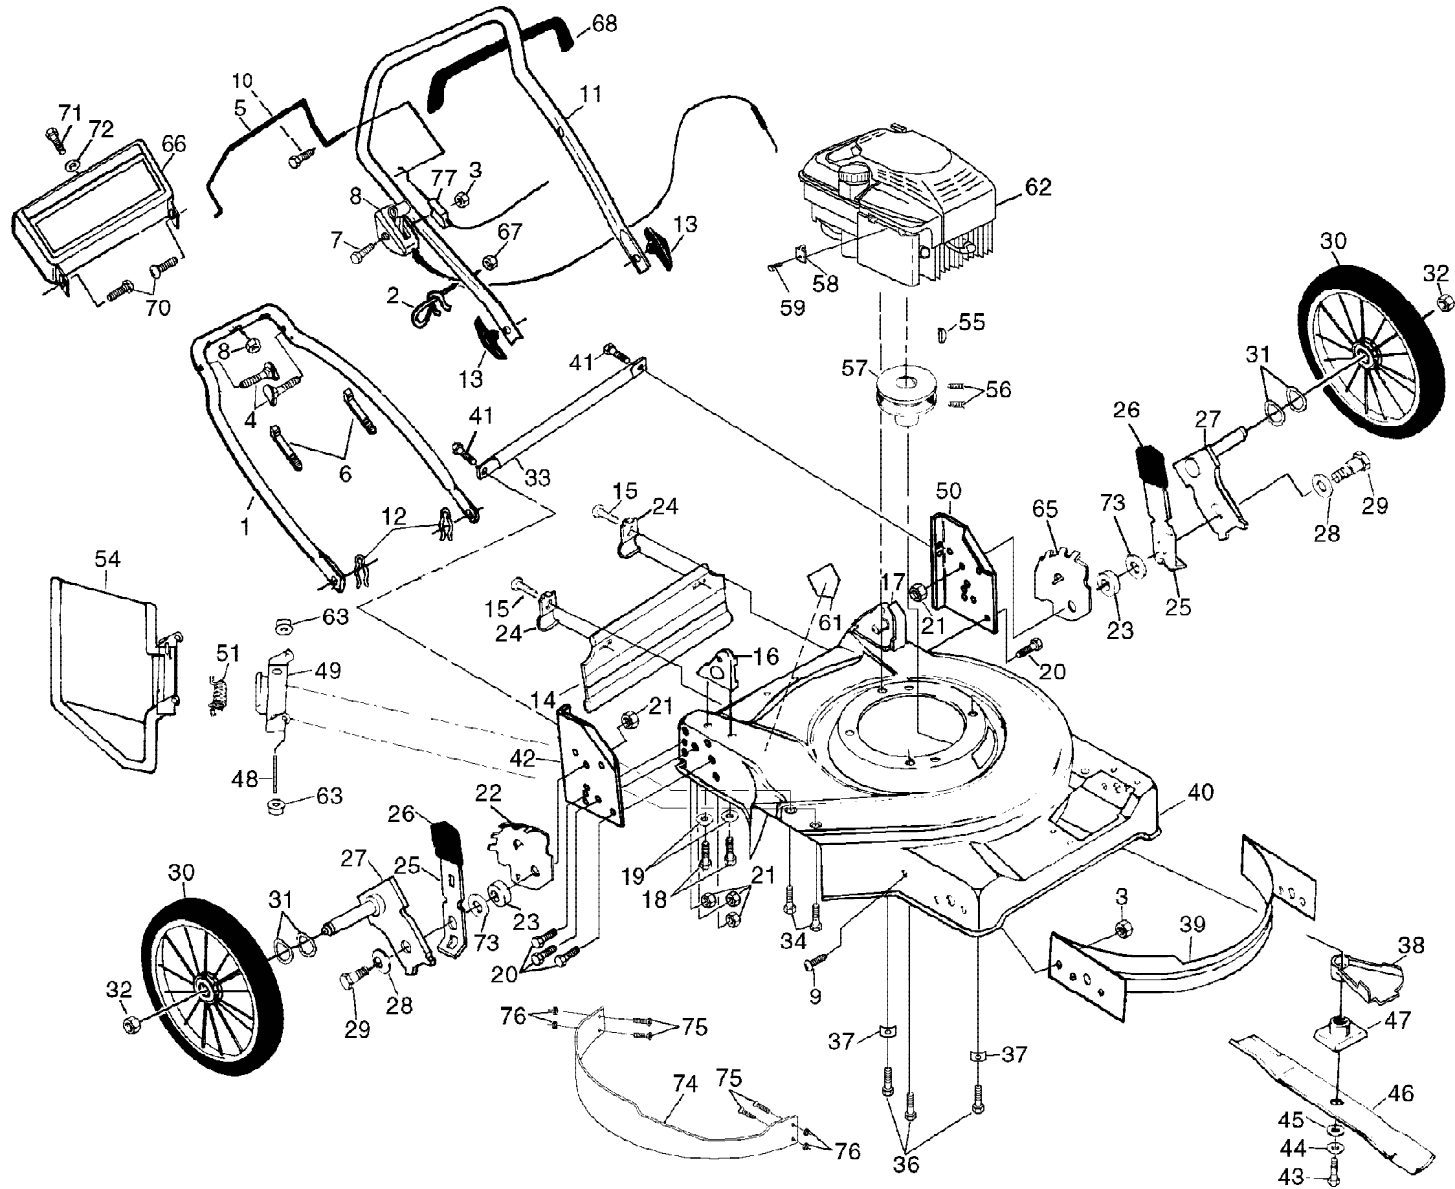

REPAIR PARTS

ROTARY LAWN MOWER - - MODEL NO. 56dhs (954069101A)

REPAIR PARTS

ROTARY LAWN MOWER - - MODEL NO. 56dhs (954069101A)

19

KEY NO.	PART NO.	DESCRIPTION	KEY NO.	PART NO.	DESCRIPTION
1	532125293	Lower Handle	40	532700708	Mower Housing Kit (Includes Key No. 61)
2	532132001	Rope Guide	41	532054583	Screw
3	532063601	Locknut 1/4-20	42	532125321	Wheel Support Bracket R.H.
4	532131959	Handle Bolt	43	532851084	Hex Head Screw 3/8-24 x 1-3/8 Gr. 8
5	532851512	Control Bar	44	532850263	Helical Washer 3/8
6	532066426	Wire Tie	45	532851074	Hardened Washer
7	532144929	Hex Hd. Screw 1/4-20 x 1.12	46	532141114	22" Blade
8	532700417	Throttle Control	47	532851514	Blade Adapter
9	874100412	Screw 1/4-20 x 3/4	48	532851854	Hinge Rod
10	532851552	Screw Pan	49	532125175	Housing Bracket
11	532125295	Upper Handle	50	532125322	Wheel Support Bracket L.H.
12	532051793	Hairpin Cotter	51	532851855	Torsion Spring
13	532136376	Handle Knob	54	532134253	Discharge Guard
14	532140540	Rear Skirt	55	532087677	Hi-Pro Key
15	532750097	Hex Head Screw	56	532059708	Set Screw
16	532140465	Handle Bracket Assembly (Right)	57	532084596	Engine Pulley
17	532140466	Handle Bracket Assembly (Left)	58	532213146	* Cable Clamp
18	532055187	Screw 5/16-18 x 3/4	59	532083816	Screw #10 x 5/8
19	532059289	Washer	61	532107339	Danger Decal
20	874760612	Bolt, Hex Head 3/8-16 x 3/4	62	-----	* Engine - Briggs & Stratton Model No. 128802
21	532751592	Locknut	63	532083731	Push Nut
22	532800368	Wheel Adjusting Bracket (R.R.)	65	532800370	Wheel Adjusting Bracket (L.R.)
23	532084920	Spacer	66	532800546	Trim Plate Handle Asm.
24	532125207	Skirt Bracket	67	873510400	Keps Locknut 1/4-20
25	532125066	Selector Spring	68	532850724	Handle Grip
26	532132800	Selector Knob	70	532036953	Self Tapping Screw 10-24 x .625
27	532125323	Axle Arm Assembly	71	532085436	Hex Hd. Wash. Screw 1/4-20 x 1-1/2
28	532061651	Rear Spring Washer	72	532085723	Flat Washer 28 x .62 x .06
29	532142748	Shoulder Bolt 3/8-16	73	532088348	Flat Washer 3/8
30	532088017	Wheel & Tire Assembly (Rear) 14 x 2	74	532142231	Mulcher Baffle
31	532057143	Wave Washer	75	874961008	Screw
32	532083923	Nut	76	532069180	Nut
33	532850709	Rod Support	77	532130861	Zone Control Cable
34	532851856	Hex Head Thread Rolling Screw w/Sems 1/4-20 x 3	--	532125033	Rear Baffle (Not Shown)
36	532850998	Thread Rolling Screw 3/8-16 x 1	--	532700621	Logo Decal (Housing)
37	532125078	Engine Washer	--	532149940	Owner's Manual (English/French)
38	532134612	Debris Shield	--	532850788	Trim Place Decal
39	532125337	Front Baffle			

* These parts must be purchased through an authorized Briggs & Stratton Dealer.