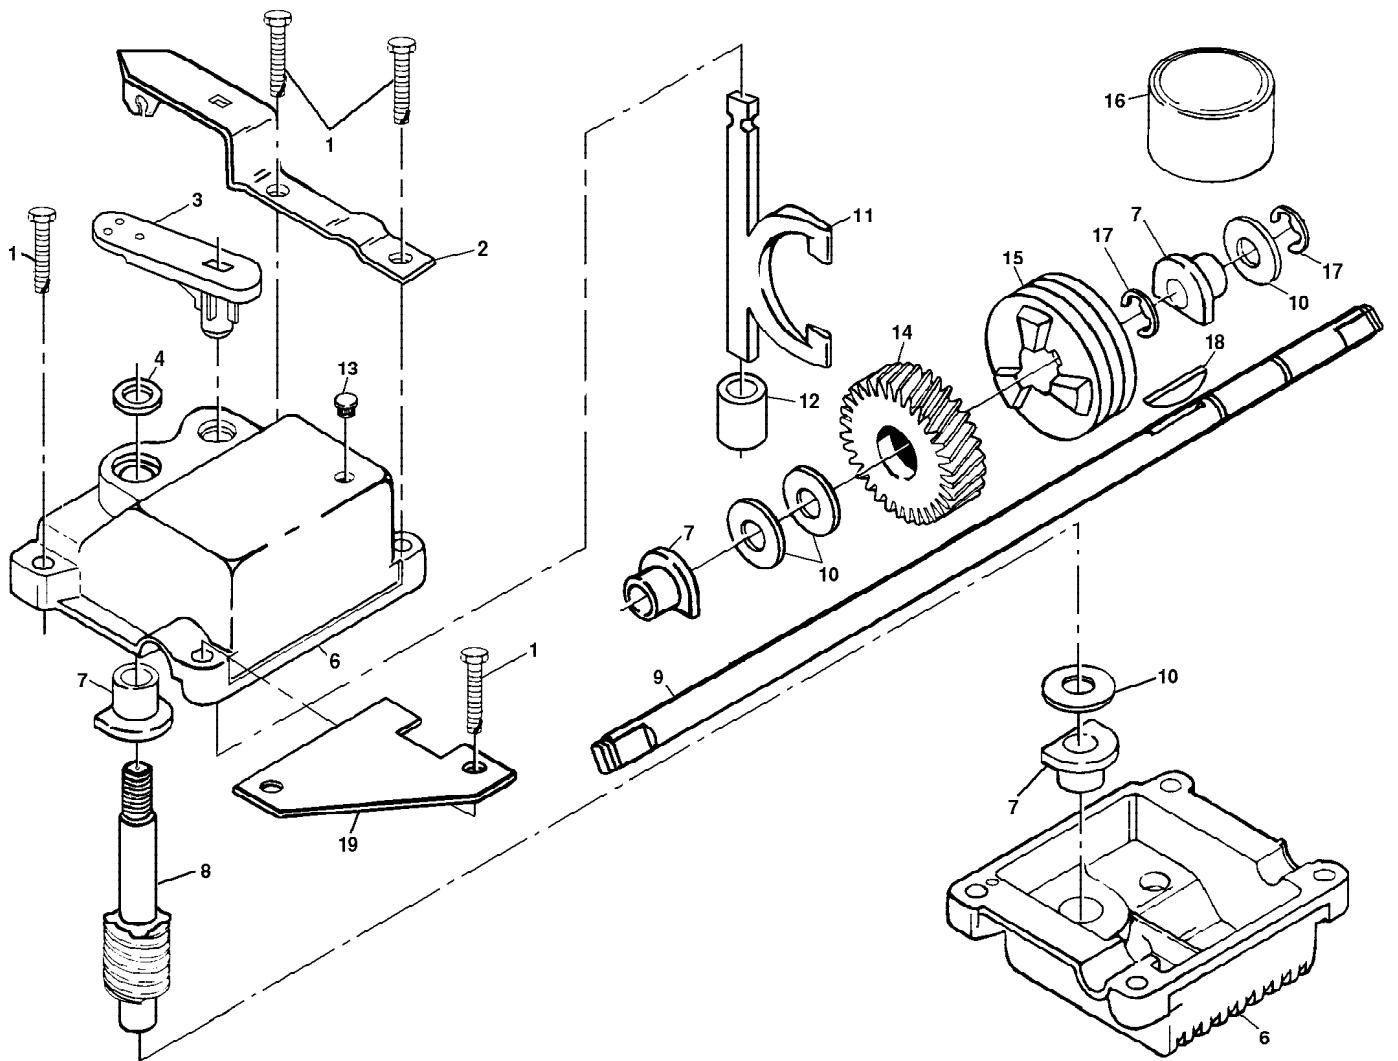

56 DHS 954069101A

56 SF 954066101B

56 SFE 954065401C

Repair Parts Manual

Walk Mower

REPAIR PARTS

GEAR CASE ASSEMBLY PART NUMBER 532702510 - 53702511

KEY NO.	PART NO.	DESCRIPTION
1	817490416	Tapping Screw 1/4-20 x 1-1/4
2	532140269	Engagement Bracket
3	532137053	Shifter
4	532057072	Seal
6	532048373	Gear Case Halves Kit (Includes Key Nos. 4, and 7)
7	532077881	Bearing
8	532137051	Worm Shaft
9	532137074	Drive Shaft (532702511)
--	532137077	Drive Shaft (532702510)

KEY NO.	PART NO.	DESCRIPTION
1	532700615	Drive Control
2	532069180	Locknut #10-24
3	532750029	Pan Head Machine Screw
4	532700875	Carriage Bolt 1/4-20 x 2
5	532850845	Hubcap
6	532083923	Nut 3/8-16
7	532057143	Wave Washer
8	532142204	Wheel & Tire Assembly
9	812000058	E-ring
10	532137054	Pinion
11	532088080	Dust Cover
12	532132800	Selector Knob
13	532142811	Wheel Adjuster Assembly (Left)
14	532142810	Wheel Adjuster Assembly (Right)
15	532088118	Felt Washer
16	532063601	Locknut
17	532850848	Hi-Pro Key

KEY NO.	PART NO.	DESCRIPTION
18	532137090	Spring
20	532075192	Spring
21	532067725	Washer
22	532702510	Gear Case Assembly
23	532137052	Drive Pulley
24	532132010	Locknut
27	532700599	Drive Cover
28	532087866	Pan Head Machine Screw #10-24 x 2-3/4
29	532136797	Pan Head Machine Screw #10-24 x 1-3/4
30	532142074	Drive Cover Decal
32	532137078	V-Belt
34	532750097	Screw #10-24 x 1/2
35	532087930	Cable Clip
38	532086012	Drive Shaft Cover
39	532086960	Wheel Bushing
---	532750320	Decal RH (Height Adjuster)
---	532750319	Decal LH (Height Adjuster)

KEY NO.	PART NO.	DESCRIPTION
18	532137090	Spring
20	532075192	Spring
21	532067725	Washer
22	532702511	Gear Case Assembly
23	532137052	Drive Pulley
24	532132010	Locknut
27	532700479	Drive Cover
28	532087866	Pan Head Machine Screw #10-24 x 2-3/4
29	532136797	Pan Head Machine Screw #10-24 x 1-3/4
30	532142072	Drive Cover Decal
32	532137078	V-Belt
38	532086012	Drive Shaft Cover
39	532086960	Wheel Bushing
---	532750320	Decal RH (Height Adjuster)
---	532750319	Decal LH (Height Adjuster)