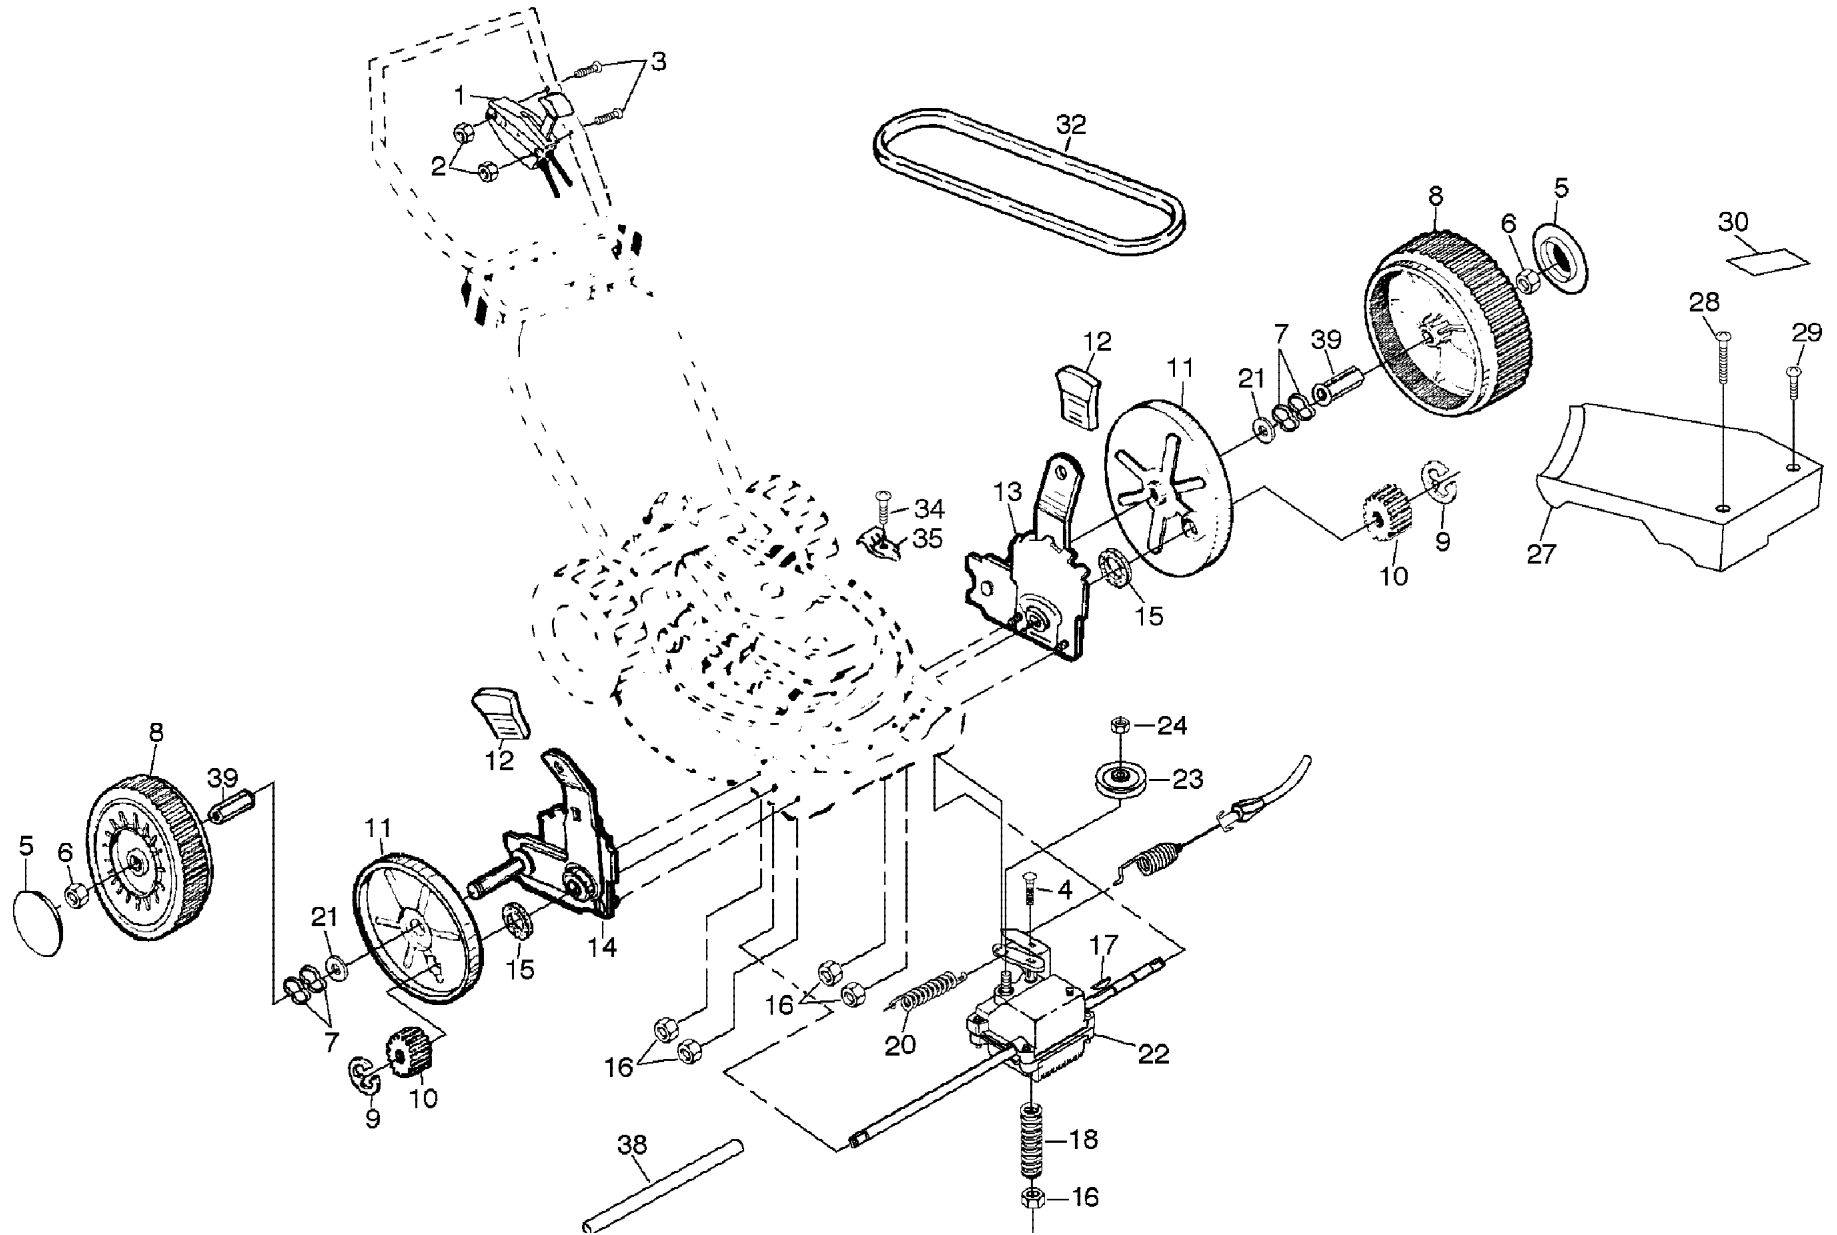

REPAIR PARTS

ROTARY LAWN MOWER - - MODEL NO. 56dhs (954069101A)

REPAIR PARTS

ROTARY LAWN MOWER - - MODEL NO. 56dhs (954069101A)

KEY NO.	PART NO.	DESCRIPTION
1	532700615	Drive Control
2	532069180	Locknut #10-24
3	532750029	Pan Head Machine Screw
4	532700875	Carriage Bolt 1/4-20 x 2
5	532850845	Hubcap
6	532083923	Nut 3/8-16
7	532057143	Wave Washer
8	532142204	Wheel & Tire Assembly
9	812000058	E-ring
10	532137054	Pinion
11	532088080	Dust Cover
12	532132800	Selector Knob
13	532142811	Wheel Adjuster Assembly (Left)
14	532142810	Wheel Adjuster Assembly (Right)
15	532088118	Felt Washer
16	532063601	Locknut
17	532850848	Hi-Pro Key

KEY NO.	PART NO.	DESCRIPTION
18	532137090	Spring
20	532075192	Spring
21	532067725	Washer
22	532702510	Gear Case Assembly
23	532137052	Drive Pulley
24	532132010	Locknut
27	532700599	Drive Cover
28	532087866	Pan Head Machine Screw #10-24 x 2-3/4
29	532136797	Pan Head Machine Screw #10-24 x 1-3/4
30	532142074	Drive Cover Decal
32	532137078	V-Belt
34	532750097	Screw #10-24 x 1/2
35	532087930	Cable Clip
38	532086012	Drive Shaft Cover
39	532086960	Wheel Bushing
---	532750320	Decal RH (Height Adjuster)
---	532750319	Decal LH (Height Adjuster)