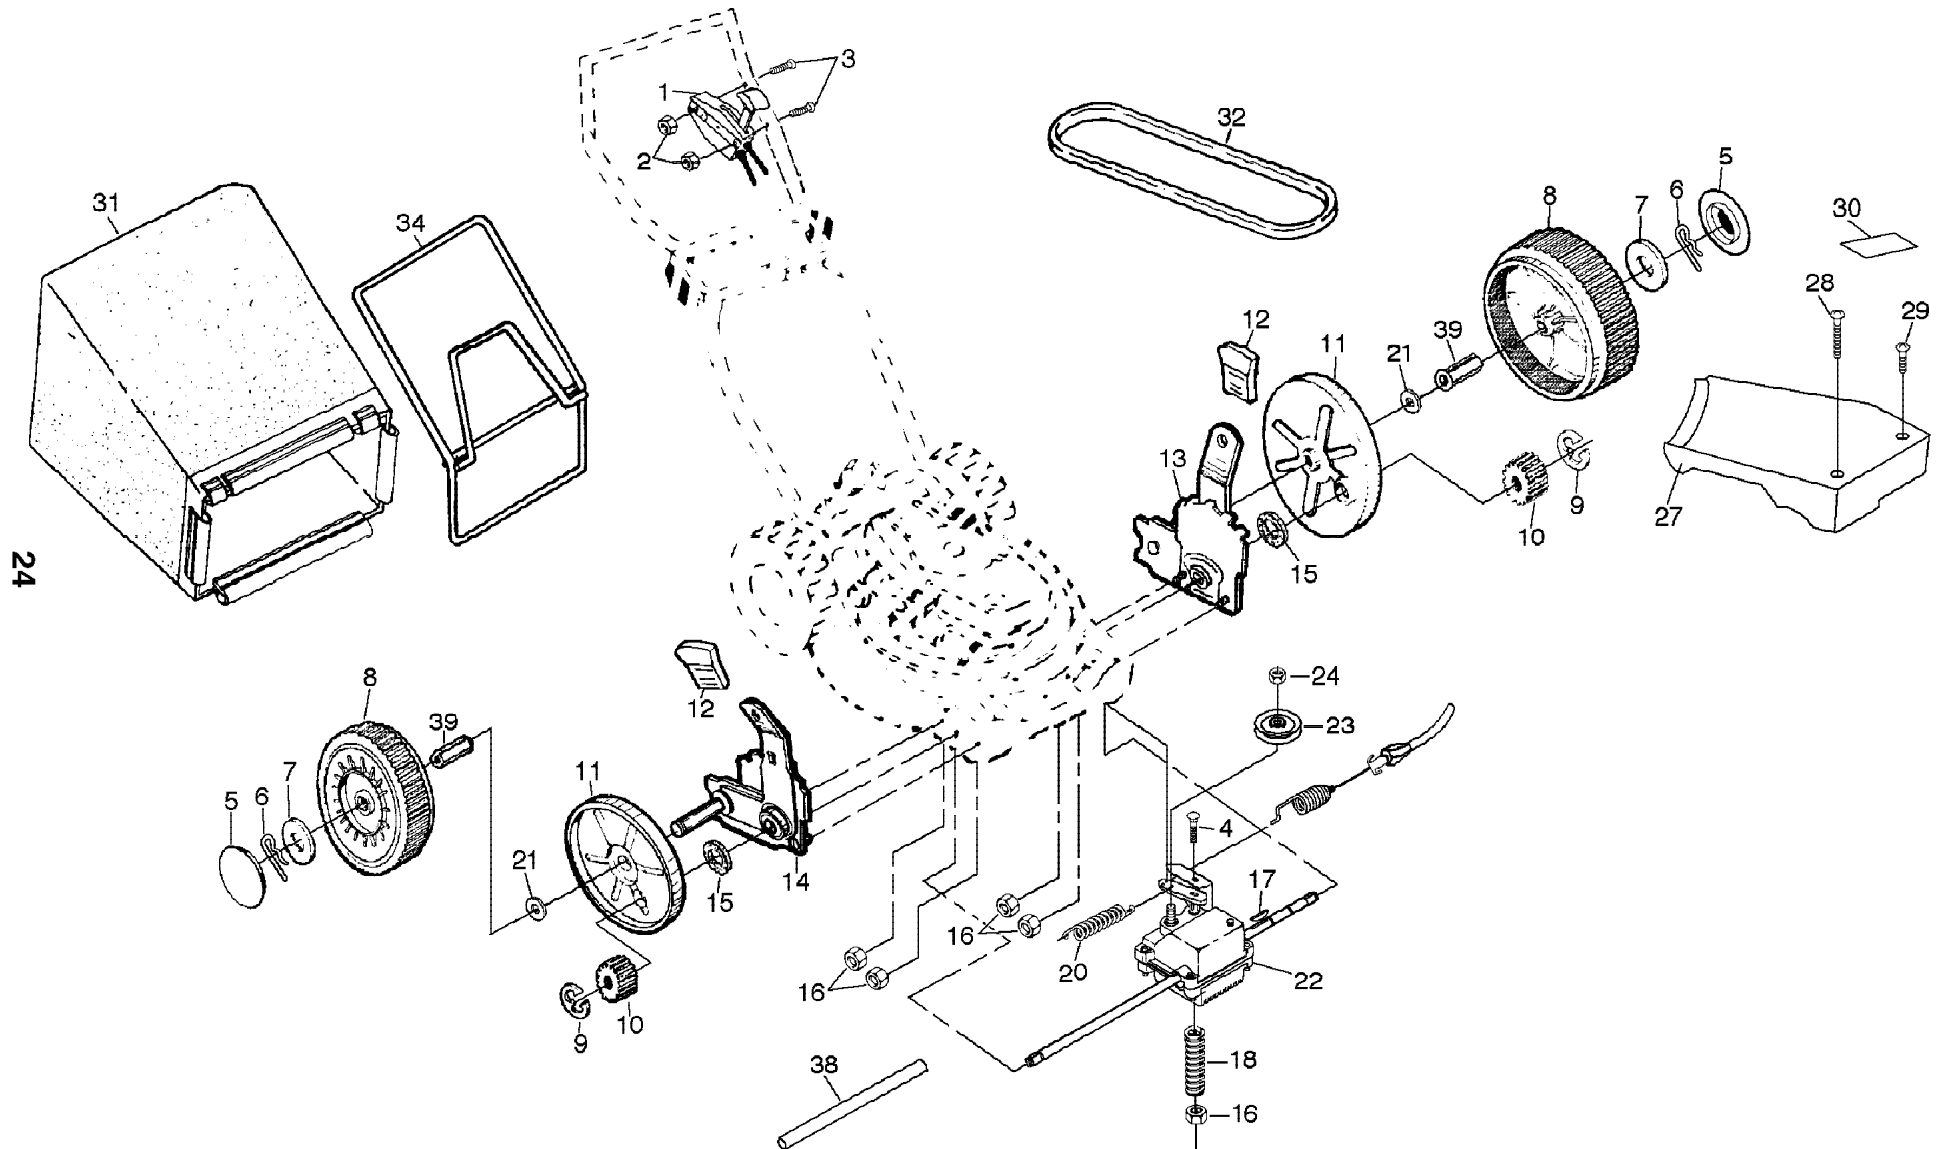

REPAIR PARTS

ROTARY LAWN MOWER - - MODEL NO. 56sf (954066101B)

REPAIR PARTS

ROTARY LAWN MOWER - - MODEL NO. 56sf (954066101B)

KEY NO.	PART NO.	DESCRIPTION
1	532142103	Drive Control
2	532063601	Locknut #10-24
3	532144929	Hex Washer Head Screw 1/4-20 x 2-1/8
4	532700875	Carriage Bolt 1/4-20 x 2
5	532850845	Hubcap
6	532085179	Retainer Clip
7	532052160	Washer
8	532700953	Wheel & Tire Assembly
9	812000058	E-ring
10	532137054	Pinion
11	532088080	Dust Cover
12	532132800	Selector Knob
13	532142150	Wheel Adjuster Assembly (Left)
14	532142151	Wheel Adjuster Assembly (Right)
15	532088118	Felt Washer
16	532063601	Locknut

KEY NO.	PART NO.	DESCRIPTION
17	532850848	Hi-Pro Key
18	532137090	Spring
20	532075192	Spring
21	532067725	Washer
22	532702511	Gear Case Assembly
23	532137052	Drive Pulley
24	532132010	Locknut
27	532700479	Drive Cover
28	532087866	Pan Head Machine Screw #10-24 x 2-3/4
29	532136797	Pan Head Machine Screw #10-24 x 1-3/4
30	532131841	Drive Cover Decal
32	532137078	V-Belt
34	532088614	Frame Grass Bag 2-1/2
35	532800386	Grass Bag 2-1/2 Soft
38	532086012	Drive Shaft Cover
39	532088446	Wheel Bushing