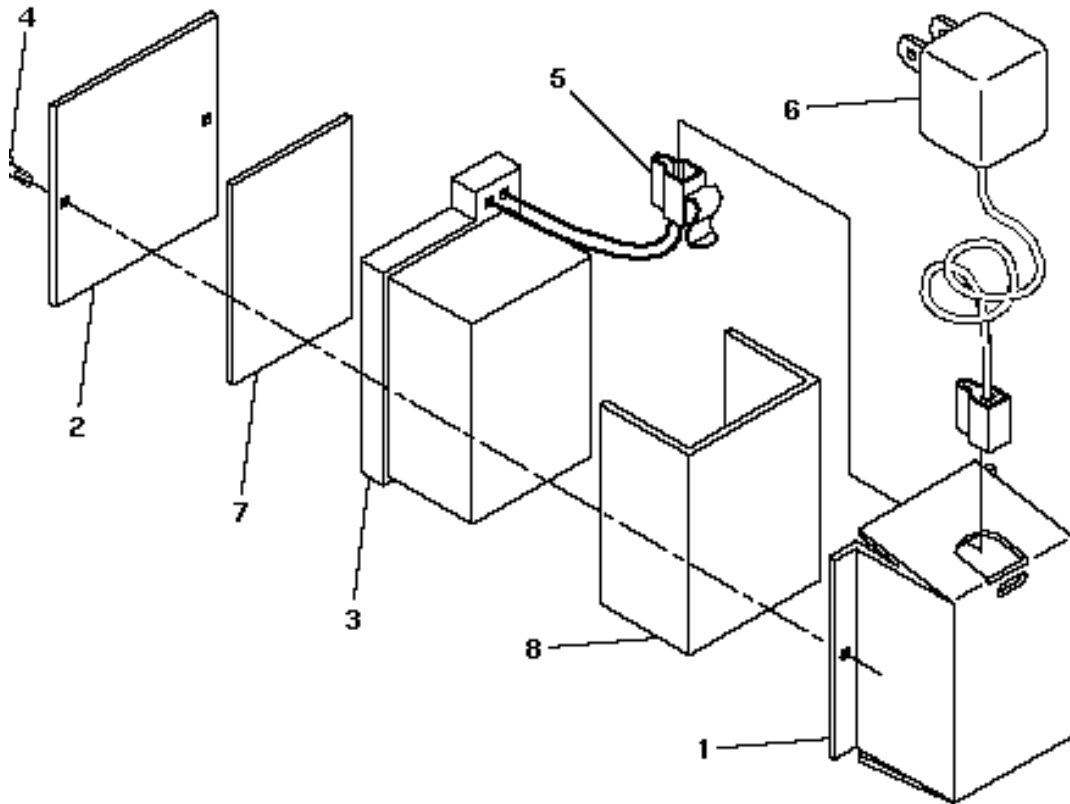

REPAIR PARTS

ROTARY LAWN MOWER - - MODEL NO. 56sfe (954065401C)

BATTERY

KEY NO.	PART NO.	DESCRIPTION
1	532142445	Battery Bracket
2	532142521	Battery Cover
3	532750909	Battery Kit (Includes Key Nos. 5 & 7)
4	532750097	Hex Washer Head Screw #10-24 x 1/2
5	532086353	Connector Mounting Clip
6	532111549	Battery Charger
7	532086649	Battery Pad
8	532134861	Battery Wrap