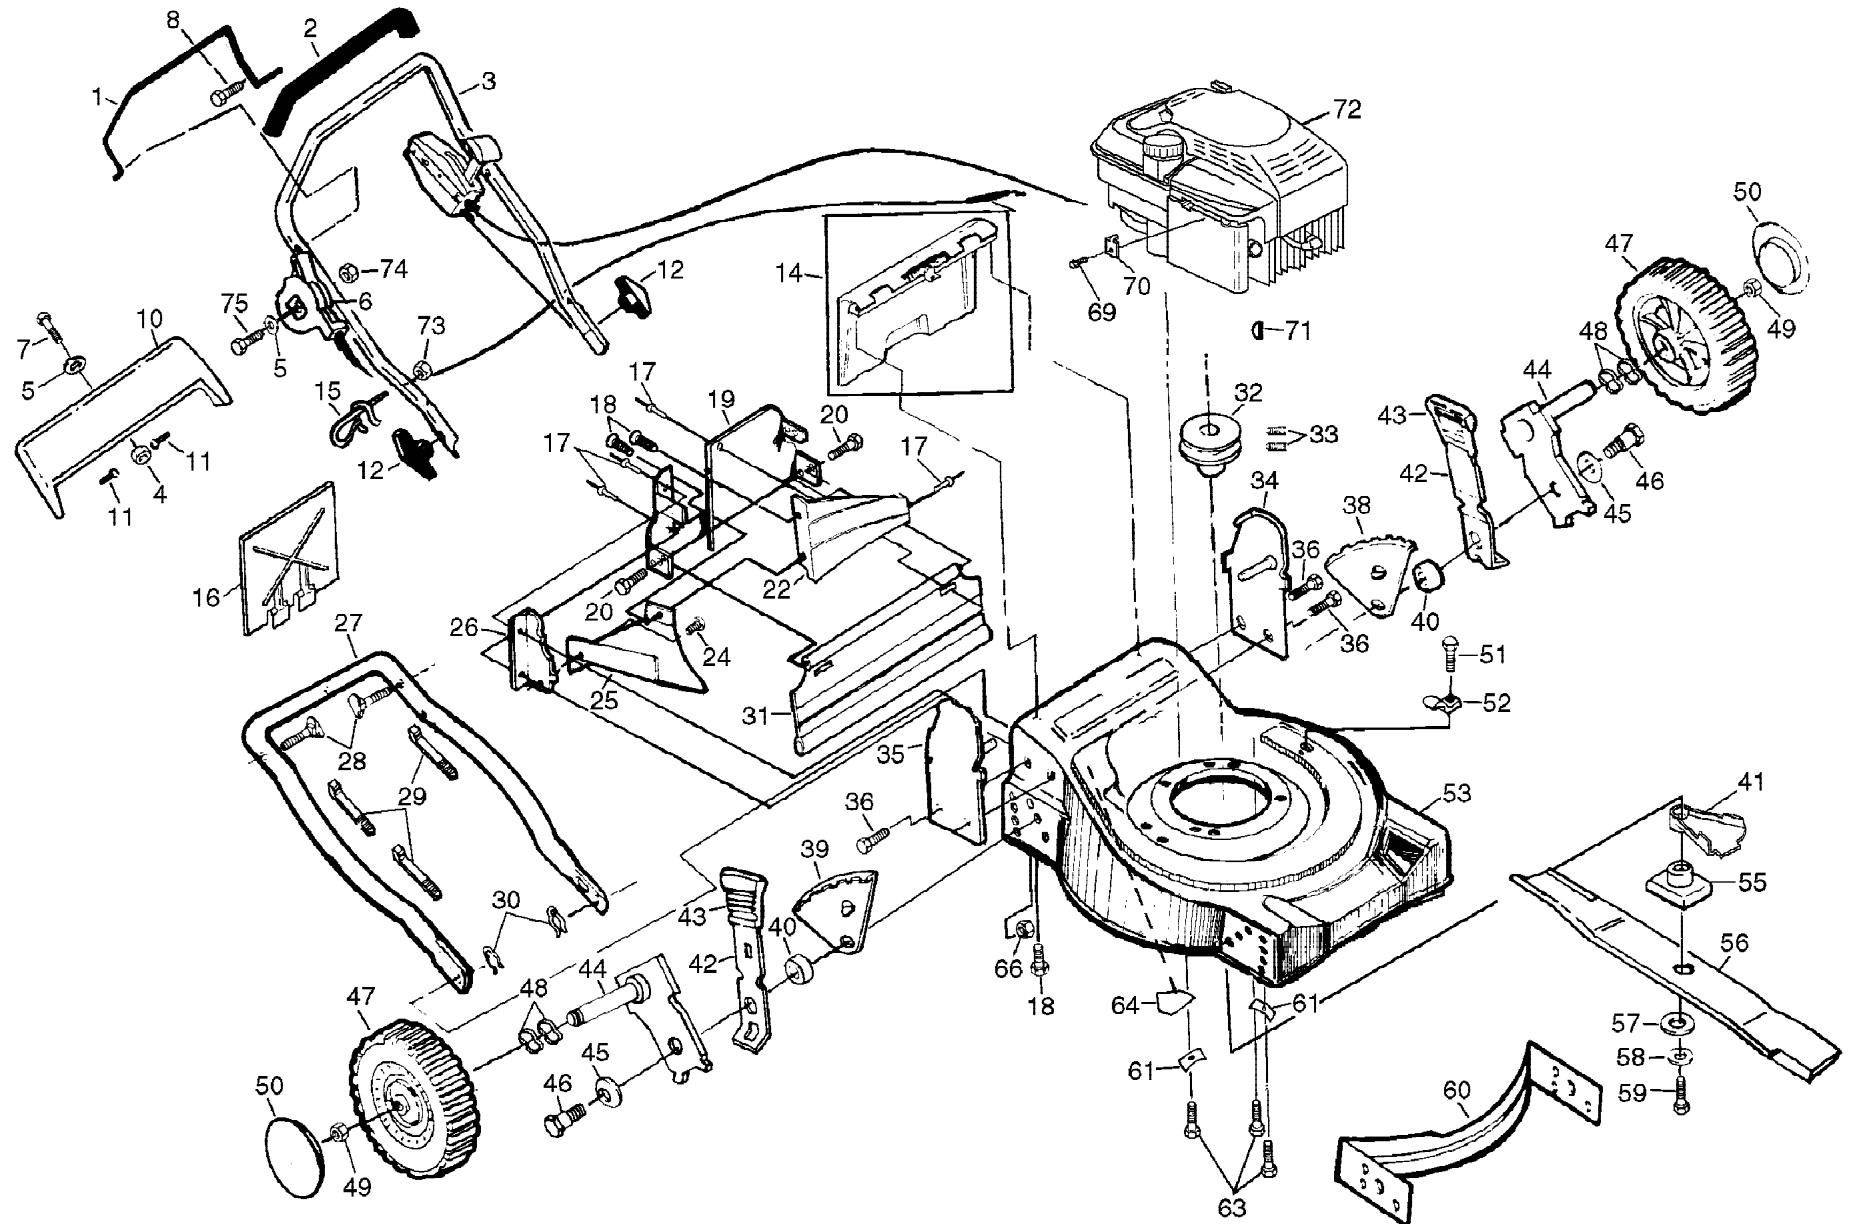

REPAIR PARTS

ROTARY LAWN MOWER - - MODEL NO. 56sf (954066101B)

22

REPAIR PARTS

ROTARY LAWN MOWER - - MODEL NO. 56sf (954066101B)

23

KEY NO.	PART NO.	DESCRIPTION	KEY NO.	PART NO.	DESCRIPTION
1	532131094	Control Bar	41	532134612	Shield Debris
2	532850724	Handle Grip	42	532125066	Selector Spring
3	532125294	Upper Handle	43	532132800	Selector Knob
4	532063601	Locknut 1/4-20	44	532125061	Axle Arm Assembly
5	532085723	Washer	45	532062335	Belleville Washer
6	532700417	Throttle Control	46	532142748	Shoulder Bolt 3/8-16
7	532085436	Machine Screw 1/4-20 x 1	47	532800333	Wheel & Tire Assembly
10	532800547	Trim Plate	48	532057143	Wave Washer
11	532036953	Self-tapping Screw #10-24 x 5/8	49	532083923	Hex Nut
12	532136376	Handle Knob	50	532850845	Hubcap
14	532129460	Rear Door Asm. (Includes Key. No. 16)	51	532750097	Hex Washer Head Screw #10-24 x 1/2
15	532132001	Rope Guide	52	532087930	Guide Clip
16	532125368	Mulcher Plate	53	532135294	Lawn Mower Housing (Includes Key No. 64)
17	532128415	Pop Rivet	55	532851514	Blade Adapter
18	532054583	Hex Tapping Screw 1/4-20 x 1/2	56	532141114	22" Blade
19	532139734	Back Plate	57	532851074	Hardened Washer
20	532088652	Hinge Screw	58	532850263	Helical Lockwasher 3/8
22	532125348	Rear Baffle	59	532851084	Hex Head Screw 3/8-24 x 1-3/8
24	532086344	Hex Head Screw #10-24 x 1/2	60	532125345	Front Baffle
25	532125376	Discharge Baffle	61	532125078	Engine Washer
26	532138860	Side Baffle	63	532850998	Hex Head Thread Rolling Screw 3/8-16 x 1
27	532125293	Lower Handle	64	532107339	Danger Decal
28	532131959	Handle Bolt	66	532751592	Locknut 3/8-16
29	532066426	Wire Tie	69	532083816	Thread Rolling Screw #10-32 x 5/8
30	532051793	Hairpin Cotter	70	532213146	* Cable Clamp
31	532140540	Rear Skirt	71	532087677	Hi-Pro Key #HP-505
32	532084596	Engine Pulley	72	-----	* Engine - Briggs & Stratton, Model No. 128802
33	532059708	Set Screw 1/4-20 x 5/16	73	873510400	Locknut Keps 1/4-20
34	532139699	Handle Bracket Assembly (Left)	74	532063601	Hex Locknut 1/2-20 CAD
35	532139698	Handle Bracket Assembly (Right)	75	532059935	Screw 1/4-20 x 1.75
36	532055187	Thread Cutting Screw 5/16-18 x 3/4	--	532149940	Owner's Manual (English/French)
38	532142842	Wheel Adjusting Bracket (Left Rear)	--	532131844	Decal (Housing)
39	532142843	Wheel Adjusting Bracket (Right Rear)	--	532850788	Decal (Trim Plate)
40	532084920	Spacer	--	532750320	Decal RH (Height Adjuster)
			--	532750319	Decal LH (Height Adjuster)

* These parts must be purchased through an authorized Briggs & Stratton dealer.