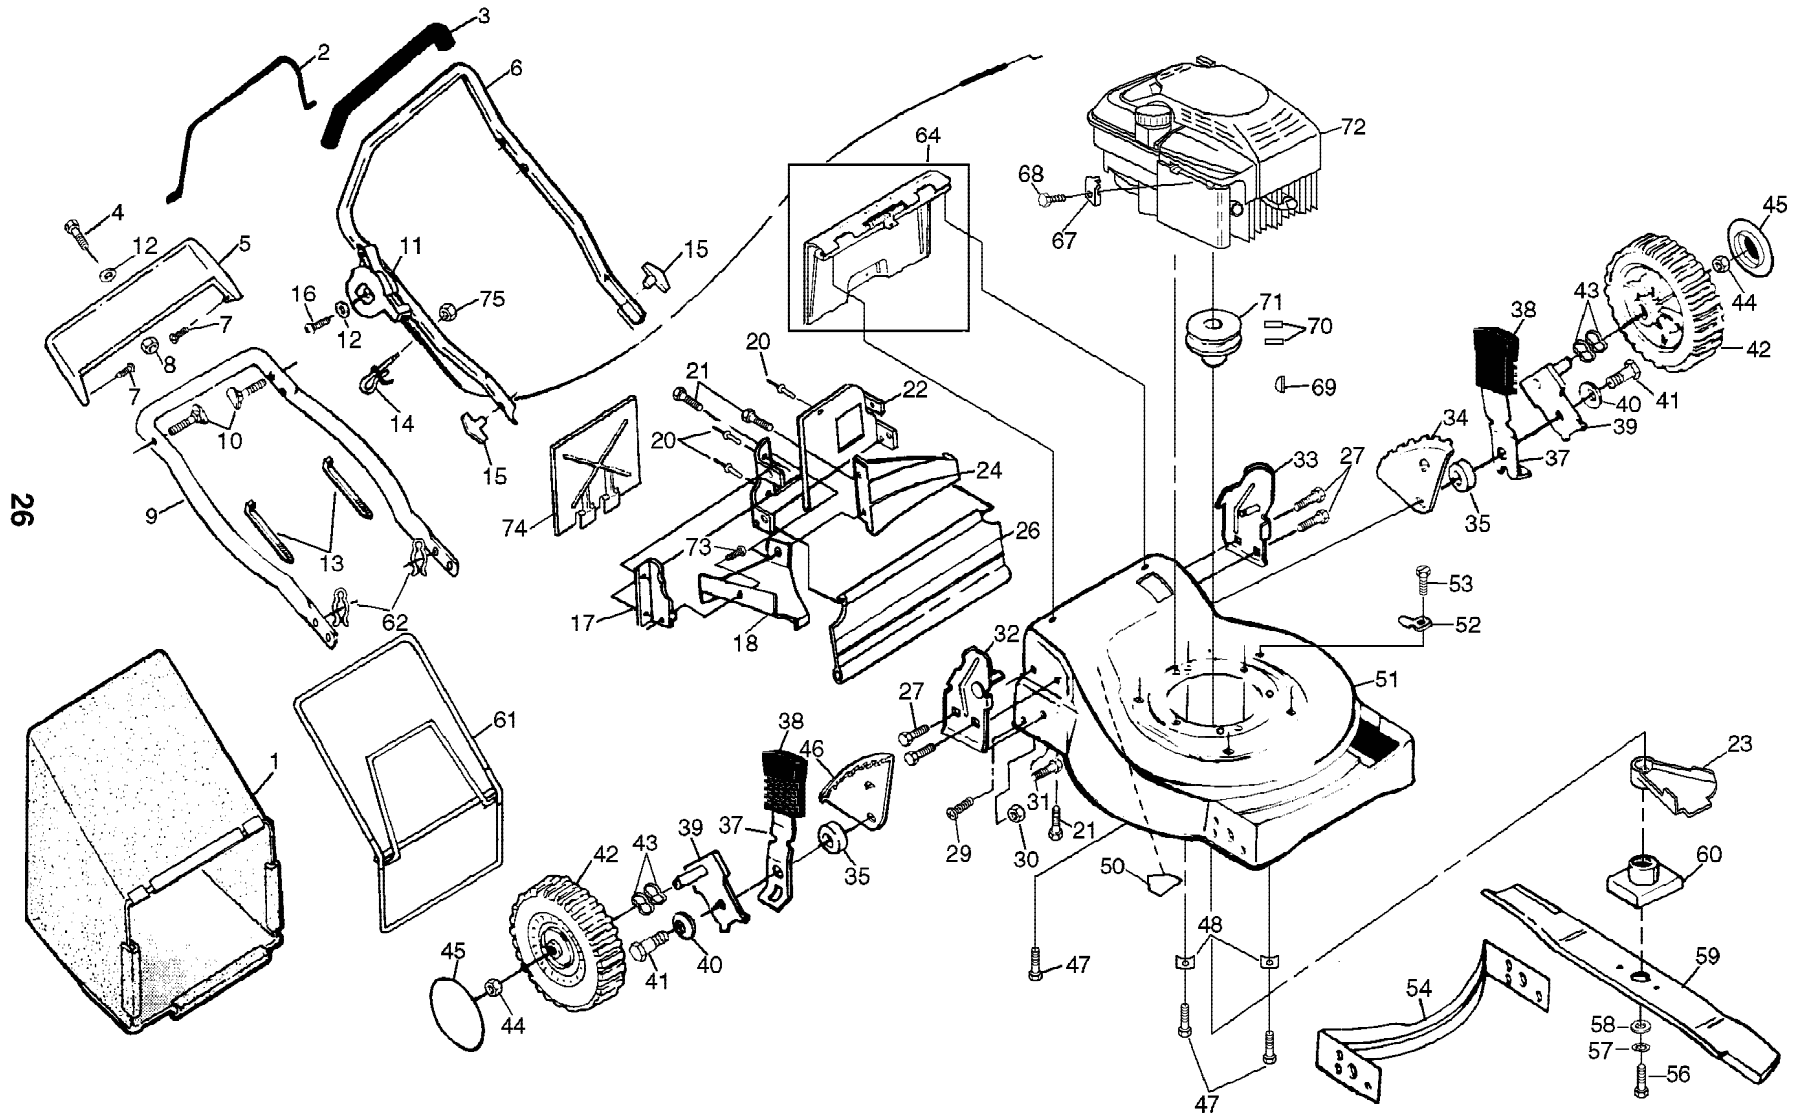

REPAIR PARTS

ROTARY LAWN MOWER - - MODEL NO. 56sfe (954065401C)

REPAIR PARTS

ROTARY LAWN MOWER - - MODEL NO. 56sfe (954065401C)

KEY NO.	PART NO.	DESCRIPTION	KEY NO.	PART NO.	DESCRIPTION
1	532800386	Grass Bag Assembly	39	532125061	Axle Arm Assembly
2	532131085	Control Bar	40	532062335	Belleville Washer
3	532850724	Handle Grip	41	532142748	Shoulder Bolt 3/8-16
4	532085436	Hex Washer Head Machine Screw 1/4-20 x 1-1/2	42	532800333	Wheel & Tire Assembly
5	532800547	Trim Plate	43	532057143	Wave Washer
6	532125294	Upper Handle	44	532083923	Nut
7	532036953	Self-tapping Screw #10-24 x 5/8	45	532850845	Hubcap
8	532063601	Locknut 1/4-20	46	532142842	Wheel Adjusting Bracket (RR)
9	532125293	Lower Handle	47	532850998	Thread Rolling Screw 3/8-16 x 1
10	532131959	Handle Bolt	48	532125078	Engine Washer
11	532700417	Throttle Control	50	532107339	Danger Decal
12	532085723	Washer	51	532149097	Lawn Mower Housing (Includes Key No. 50)
13	532066426	Wire Tie	52	532087930	Guide Clip (Housing)
14	532132001	Rope Guide	53	532750097	Hex Washer Head Screw #10-24 x 1/2
15	532136376	Handle Knob	54	532125345	Front Baffle
16	532701650	Round Head Screw 1/4-20 x 2-3/4	56	532851084	Hex Head Screw 3/8-24 x 1-3/8 Gr. 8
17	532138860	Side Baffle	57	532850263	Helical Lockwasher 3/8
18	532125376	Discharge Baffle	58	532851074	Hardened Washer
20	532128415	Rivet	59	532141114	22" Blade
21	532054583	Hex Tapping Screw 1/4-20 x 1/2	60	532851514	Blade Adapter
22	532142194	Back Plate	61	532088614	Catcher Frame Assembly
23	532134612	Debris Shield	62	532051793	Hairpin Cotter
24	532125348	Rear Baffle	64	532147612	Rear Door Assembly
26	532140540	Rear Skirt	67	532213146	* Cable Clamp
27	532055187	Thread Cutting Screw 5/16-18 x 3/4	68	532083816	Thread Rolling Screw #10-32 x 5/8
29	532088652	Hinge Screw	69	532087677	Hi-Pro Key
30	532751592	Locknut	70	532059708	Set Screw 1/4-20 x 5/16
32	532142007	Handle Bracket Assembly (Right)	71	532084596	Engine Pulley
33	532142008	Handle Bracket Assembly (Left)	72	-----	* Engine - Briggs & Stratton - Model No. 128807
34	532142843	Wheel Adjusting Bracket (LR)	73	532086344	Screw
35	532084920	Spacer	74	532125368	Mulcher Plate
37	532125066	Selector Spring	75	873510400	Keeps Locknut
38	532701037	Selector Knob	--	532149940	Owner's Manual (English/French)
			--	532850788	Decal (Trim Plate)

* These parts must be purchased through an authorized Briggs & Stratton dealer.