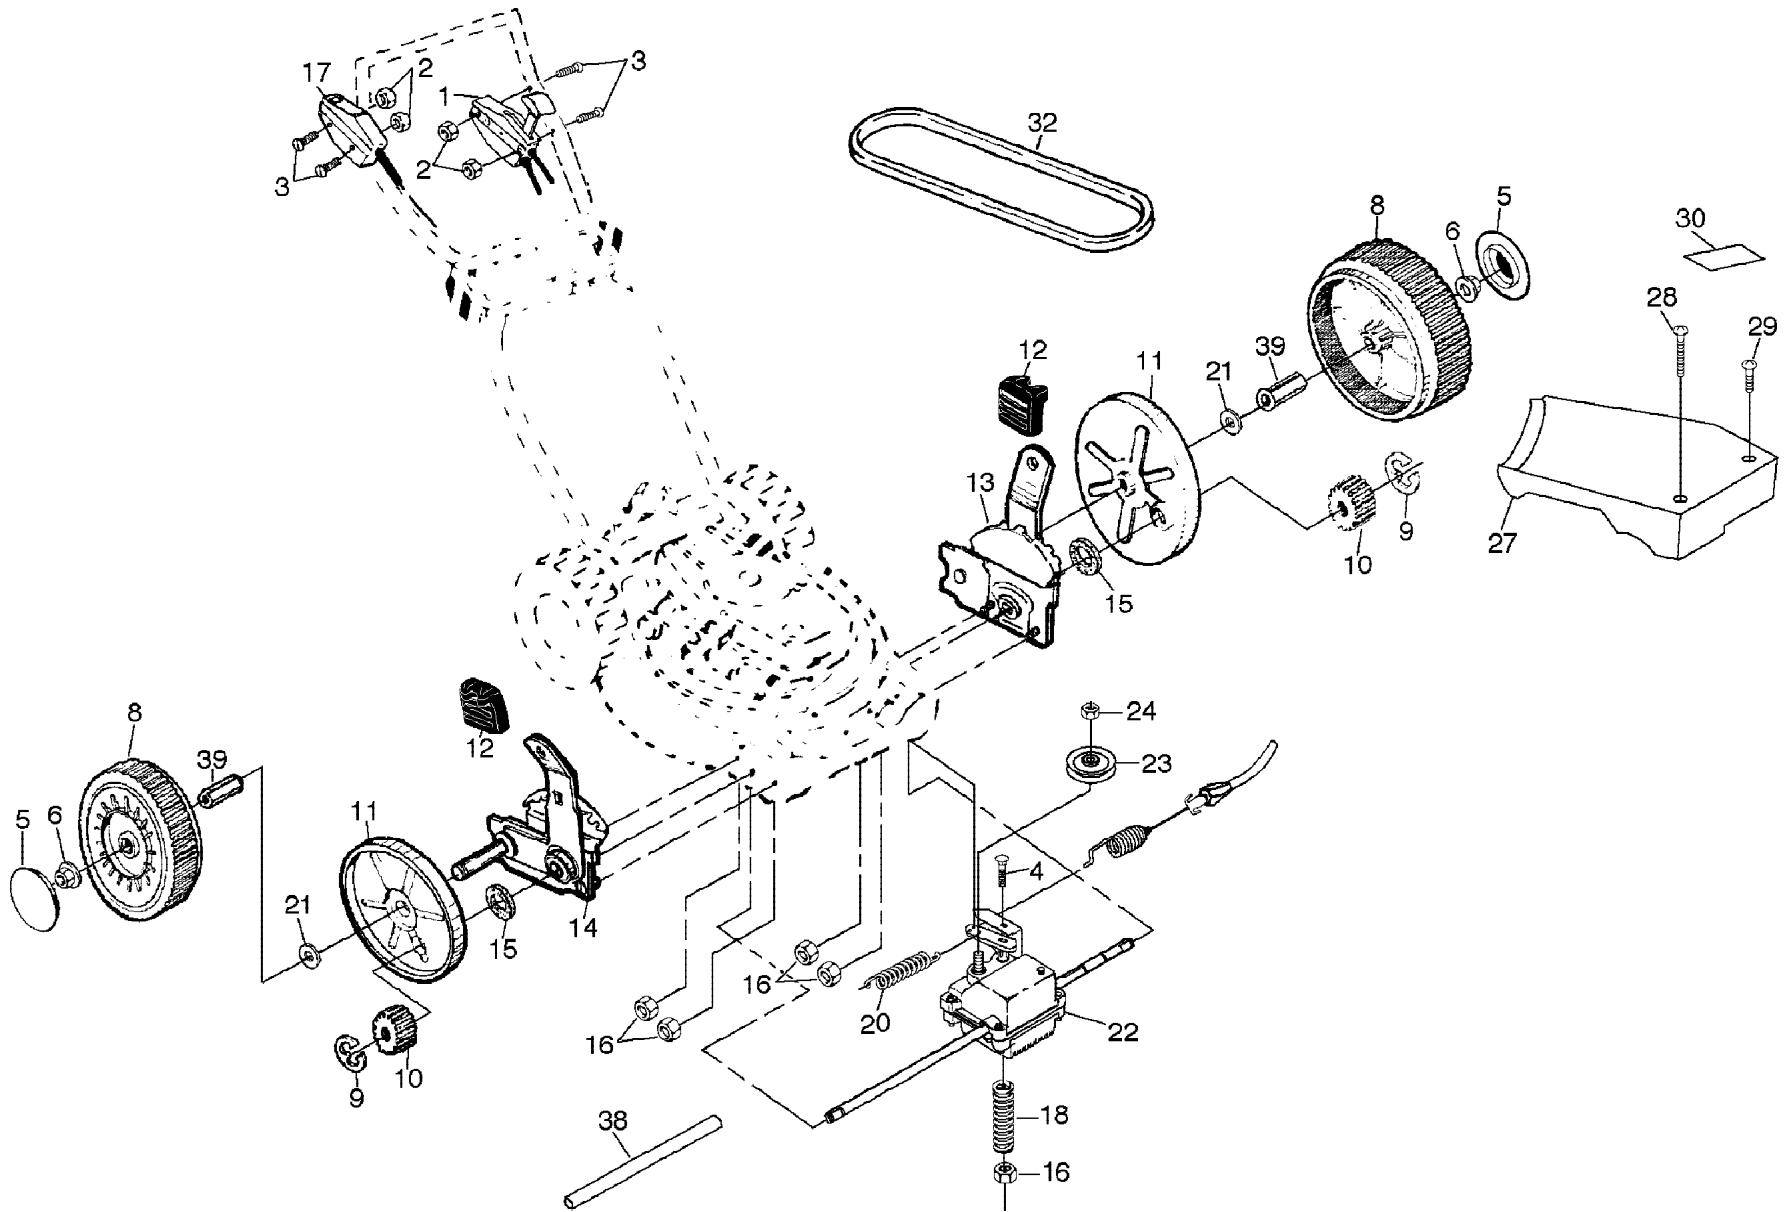

REPAIR PARTS

ROTARY LAWN MOWER -- MODEL NO. 56sfe (954076401A)

REPAIR PARTS

ROTARY LAWN MOWER - - MODEL NO. 56sfe (954076401A)

KEY NO.	PART NO.	DESCRIPTION
1	532700617	Drive Control
2	532063601	Locknut 1/4-20
3	532144929	Hex Washer Head Screw 1/4-20 x 2-1/8
4	532700875	Carriage Bolt 1/4-20 x 2
5	532850845	Hubcap
6	532145212	Flanged Locknut
8	532700953	Wheel & Tire Assembly
9	812000058	E-ring
10	532137054	Pinion
11	532088080	Dust Cover
12	532701037	Selector Knob
13	532150990	Wheel Adjuster Assembly (Left)
14	532150989	Wheel Adjuster Assembly (Right)
15	532088118	Felt Washer
16	532063601	Locknut 1/4-20
17	532148306	Engine Zone Control Cable

KEY NO.	PART NO.	DESCRIPTION
18	532137090	Spring
20	532075192	Spring
21	532067725	Washer
22	532702511	Gear Case Assembly
23	532137052	Drive Pulley
24	532132010	Locknut
27	532700479	Drive Cover
28	532087866	Pan Head Machine Screw #10-24 x 2-3/4
29	532136797	Pan Head Machine Screw #10-24 x 1-3/4
30	532142072	Drive Cover Decal
32	532137078	V-Belt
38	532086012	Drive Shaft Cover
39	532086960	Wheel Bushing
---	532750320	Decal RH (Height Adjuster)
---	532750319	Decal LH (Height Adjuster)