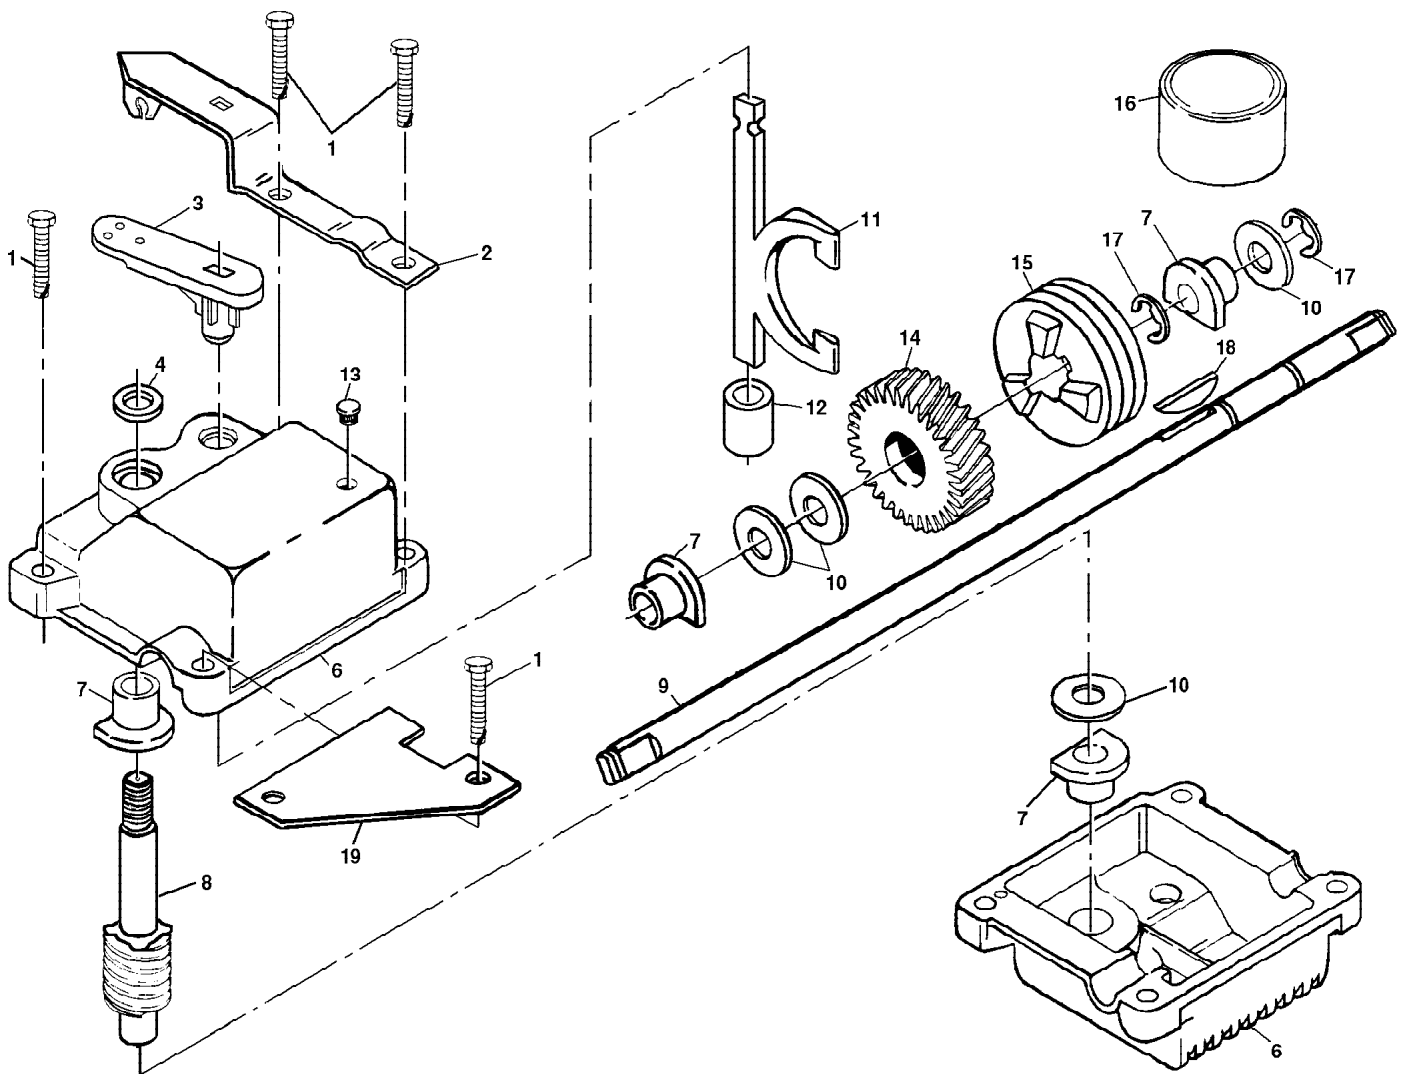

# REPAIR PARTS

## GEAR CASE ASSEMBLY PART NUMBER 532702511

KEY NO.	PART NO.	DESCRIPTION
1	817490416	Tapping Screw 1/4-20 x 1-1/4
2	532140269	Engagement Bracket
3	532137053	Shifter
4	532057072	Seal
6	532048373	Gear Case Halves Kit (Includes Key Nos. 4, and 7)
7	532077881	Bearing
8	532137051	Worm Shaft
9	532137074	Drive Shaft
10	532057079	Hardened Washer

KEY NO.	PART NO.	DESCRIPTION
18	532137090	Spring
20	532075192	Spring
21	532067725	Washer
22	532702511	Gear Case Assembly
23	532137052	Drive Pulley
24	532132010	Locknut
27	532700479	Drive Cover
28	532087866	Pan Head Machine Screw #10-24 x 2-3/4
29	532136797	Pan Head Machine Screw #10-24 x 1-3/4
30	532142072	Drive Cover Decal
32	532137078	V-Belt
38	532086012	Drive Shaft Cover
39	532086960	Wheel Bushing
---	532750320	Decal RH (Height Adjuster)
---	532750319	Decal LH (Height Adjuster)