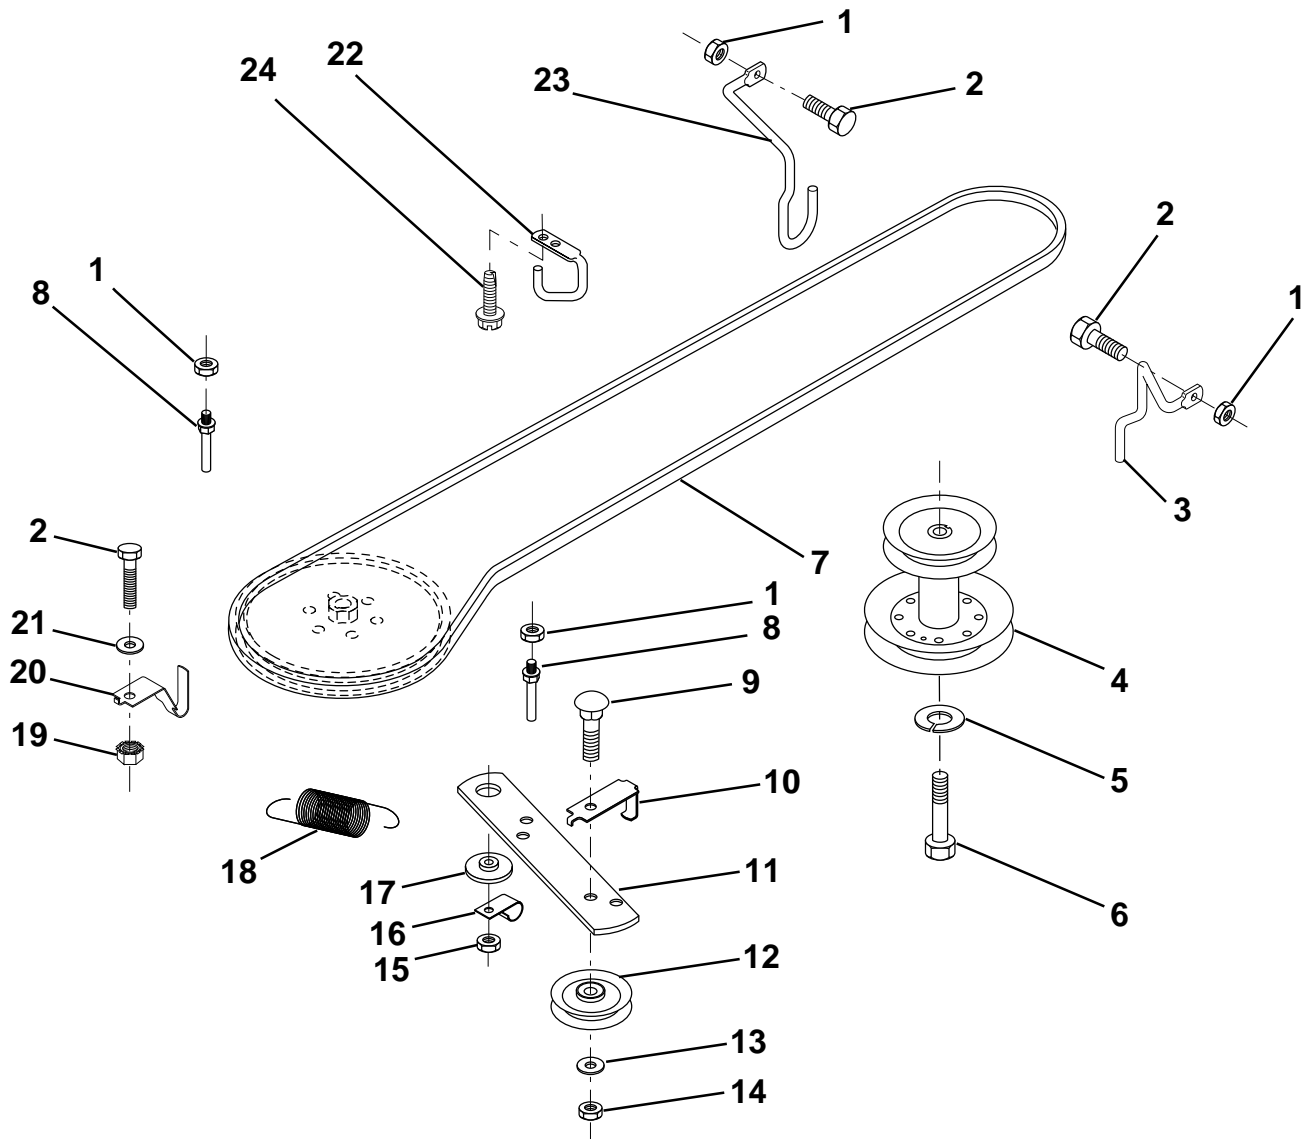

REPAIR PARTS

TRACTOR - - MODEL NO. LR120 (954001242B)

GROUND DRIVE

KEY NO.	PART NO.	DESCRIPTION	KEY NO.	PART NO.	DESCRIPTION
1	873680500	Nut, Crownlock 5/16-18	13	819131316	Washer 13/32 x 13/16 x 16 Ga.
2	874760512	Bolt, Hex Hd 5/16-18 UNC x 3/4	14	873930600	Nut, Centerlock 3/8-16 UNC
3	532141342	Keeper, Mower Drive, R. H.	15	873680600	Nut, Crownlock 3/8-16 UNC
4	532138029	Pulley, Engine	16	532126471	Clip, Insulated
5	810040700	Washer, Lock 7/16	17	532122052	Spacer, Retainer
6	871170744	Bolt Hex 7/16-20 Gr. 5	18	532131459	Spring Extension
7	532124525	Traction, V-Belt Drive	19	873510500	Nut, Keps 5/16-18 UNC
8	532123405	Keeper, T/A Ground Drive Belt	20	532139919	Keeper, T/A Ground Drive Belt
9	872140612	Bolt, Carr. 3/8-16 UNC x 1-1/2	21	819111016	Washer 11/32 x 5/8 x 16 Ga.
10	532123396	Keeper, Belt Ground Drive Idler	22	532123404	Keeper, Frame Ground Drive Belt
11	532140911	Arm, Ground Drive Clutch	23	532140916	Keeper, Mower Drive, L. H.
12	532123674	Idler, Flat	24	817720408	Screw

HARDWARE SHOWN LARGER FOR EASIER IDENTIFICATION