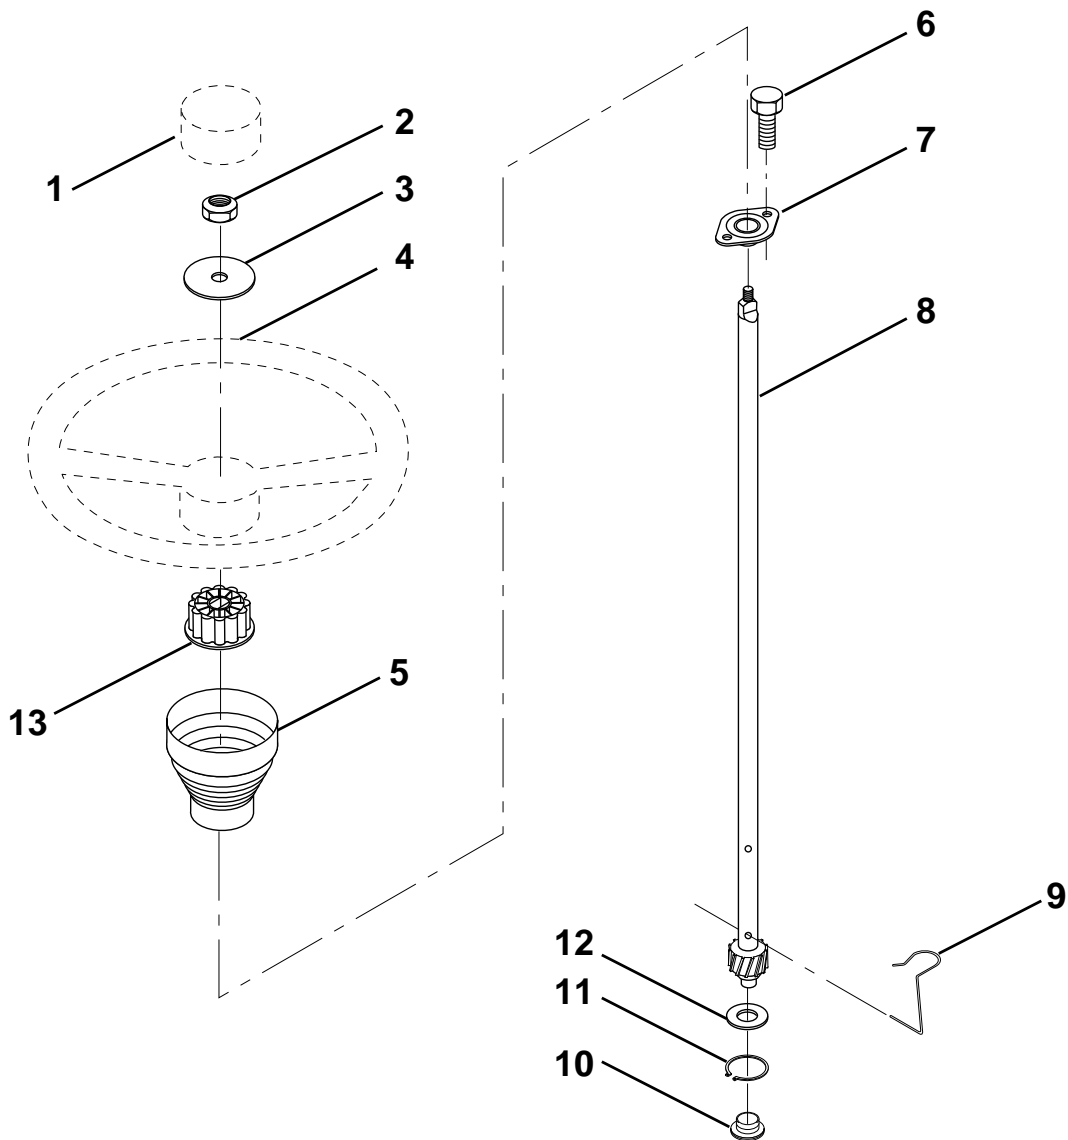

HARDWARE SHOWN LARGER FOR EASIER IDENTIFICATION

REPAIR PARTS

TRACTOR - - MODEL NO. LR120 (954001242B)

SEAT

KEY NO.	PART NO.	DESCRIPTION	KEY NO.	PART NO.	DESCRIPTION
1	872050411	Bolt, Carriage 1/4-20 x 1-3/8	12	873800600	Nut, Crownlock 3/8-16 UNC
2	532130875	Seat	13	874780814	Bolt Hex 1/2-13 x 7/8
3	532140552	Pan, Seat	14	810040800	Washer Lock Hvy. Hlicl Spring 1/2
4	873800500	Nut, Crownlock 5/16-18	15	819171912	Washer, 17/32 x 1-3/16 x 12 Ga.
5	532139888	Bolt, Shoulder 5/16-18 UNC	16	532127018	Bolt, Shoulder
6	532145006	Clip, Push-In Hinged	17	532121246	Bracket, Switch, Mounting
8	874760616	Bolt, Fin Hex 3/8-16 UNC x 3/4	18	532123976	Nut, Hex Large Flange Lock
9	532140551	Bracket, Pivot Seat	19	532121248	Bushing, Snap
10	532126471	Clip, Insulated	20	532121250	Spring, Compression
11	819133210	Washer 12/32 x 2 x 10 Ga.	21	532134300	Spacer, Split 28 Id. x .88 Lg.

HARDWARE SHOWN LARGER FOR EASIER IDENTIFICATION

REPAIR PARTS

TRACTOR - - MODEL NO. LR120 (954001242B)

STEERING WHEEL

KEY NO.	PART NO.	DESCRIPTION
1	532124416	Insert, Wheel, Steering
2	532124701	Nut, Lock 3/8-24 UNF
3	819133808	Washer 12/32 x 2-3/8 x 8 Ga.
4	532124415	Wheel, Steering
5	532127396	Sleeve, Steering
6	817431008	Screw, Hex #10-16 x 1/2 TY-B
7	532102803	Bushing, Steering