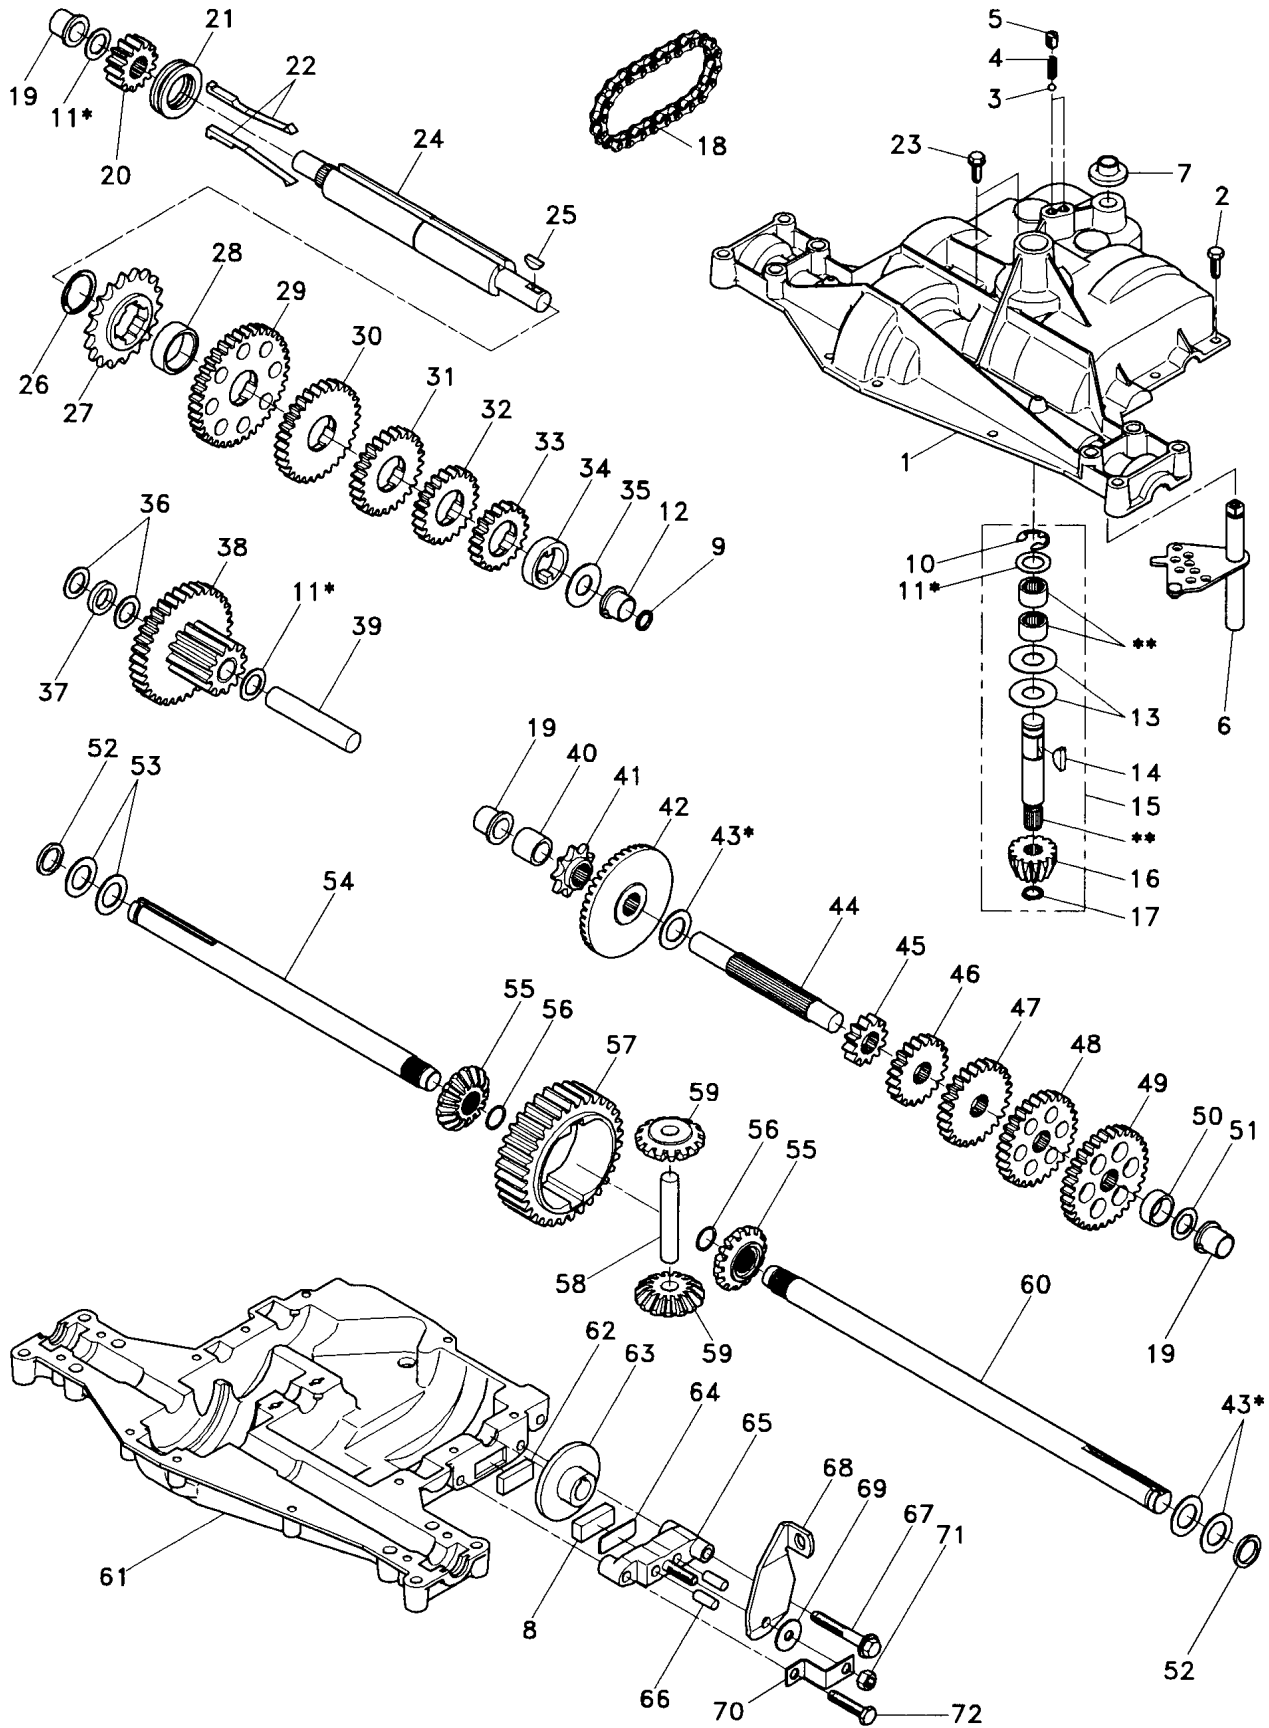

REPAIR PARTS

TRACTOR - - MODEL NO. LR120 (954001242B)

DANA TRANSAXLE - - MODEL NO. 4360-78

REPAIR PARTS

TRACTOR - - MODEL NO. LR120 (954001242B)

DANA TRANSAXLE - - MODEL NO. 4360-78

KEY PART NO. NO.	DESCRIPTION	KEY PART NO. NO.	DESCRIPTION
1	532142671 Housing, Upper	41	532105928 Sprocket, 9 Teeth (Reverse)
2	532002274 Screw, Self-Tapping, Large 1/4-20 x .734	42	532110084 Gear, Bevel, 42 Teeth
3	532134400 Ball, Detent	43	532134394 * Assembly, Kit, Shim .750 Shaft
4	532105904 Spring, Detent	44	532120473 Shaft, Drive
5	532105905 Screw, Set	45	532142678 Gear, Spur, 12 Teeth (1st)
6	532138235 Kit, Shifter Assembly	46	532120407 Gear, Spur, 20 Teeth (2nd)
7	532134399 Boot, Shifter	47	532106589 Gear, Spur, 25 Teeth (3rd)
8	532120951 Puck, Friction	48	532120408 Gear, Spur, 28 Teeth (4th)
9	532143051 Seal, Oil	49	532105937 Gear, Spur, 31 Teeth (5th)
10	532142672 Ring, Retaining	50	532105936 Spacer .781 x 1.00 x .375
11	532134793 * Assembly, Kit, Shim .625 Shaft	51	532002226 Washer, Plain .632 x 1.00 x .060
12	532143051 Bearing, Flange	52	532134401 Washer, Neoprene
13	532120415 Washer, Plain .632 x 1.38 x .046	53	532002264 Washer, Plain .758 x 1.25 x .031
14	532142674 Key, Woodruff, #9	54	532120474 Axle, L.H.
15	532138234 Assembly, Kit, Input Shaft	55	532110081 Gear, Miter, 15 Teeth
16	532110078 Pinion, Bevel, 14 Teeth	56	532105941 Ring, Retaining
17	532105909 Ring, Retaining	57	532110071 Gear, Spur, 32 Teeth
18	532105910 Chain, 24 Pitches	58	532120952 Shaft, Cross
19	532105911 Bearing, Flange	59	532110082 Gear, Miter, 15 Teeth
20	532142675 Gear, Spur, 14 Teeth	60	532123908 Axle, R.H.
21	532138246 Collar, Clutch	61	532142680 Housing, Lower
22	532138236 Assembly, Kit, Clutch Keys	62	532120961 Puck, Friction
23	532134791 Screw, Self-Tapping, with Sealer	63	532007294 Disc, Brake
24	532142676 Shaft, Intermediate	64	532108989 Spacer
25	532002244 Key, Woodruff, #61	65	532120953 Jaw, Brake
26	532105916 Ring, Retaining	66	532120954 Pin, Dowel
27	532120470 Sprocket, 18 Teeth (Reverse)	67	532134799 Screw, Self-Tapping, Large 5/16-18 x 2.25
28	532110070 Spacer	68	532138244 Lever, Actuating
29	532142677 Gear, Spur, 37 Teeth (1st)	69	532108996 Washer, Plain .321 x 1.00 x .055
30	532120405 Gear, Spur, 30 Teeth (2nd)	70	532120956 Bracket, Anti-Rotation
31	532108980 Gear, Spur, 25 Teeth (3rd)	71	873810500 Locknut 5/16-24
32	532120406 Gear, Spur, 22 Teeth (4th)	72	532106596 Screw, Self-Tapping, Large 5/16-18 x 1.44
33	532134796 Gear, Spur, 19 Teeth (5th)	73	532120416 Grease
34	532134797 Spacer 1.133 x 1.50 x .375		
35	532105925 Washer, Plain .640 x 1.37 x .061		
36	532002232 Washer, Plain .632 x 1.00 x .026		
37	532108978 Spacer .630 x 1.00 x .169		
38	532110079 Assembly, Gear, Combination of 12 Teeth and 35 Teeth		
39	532124639 Shaft, Idler		
40	532120472 Spacer .635 x .875 x .755		

* Use in combinations to maintain proper clearances

** Order Key No. 15

NOTE: All component dimensions given in U.S. inches
1 inch = 25.4 mm