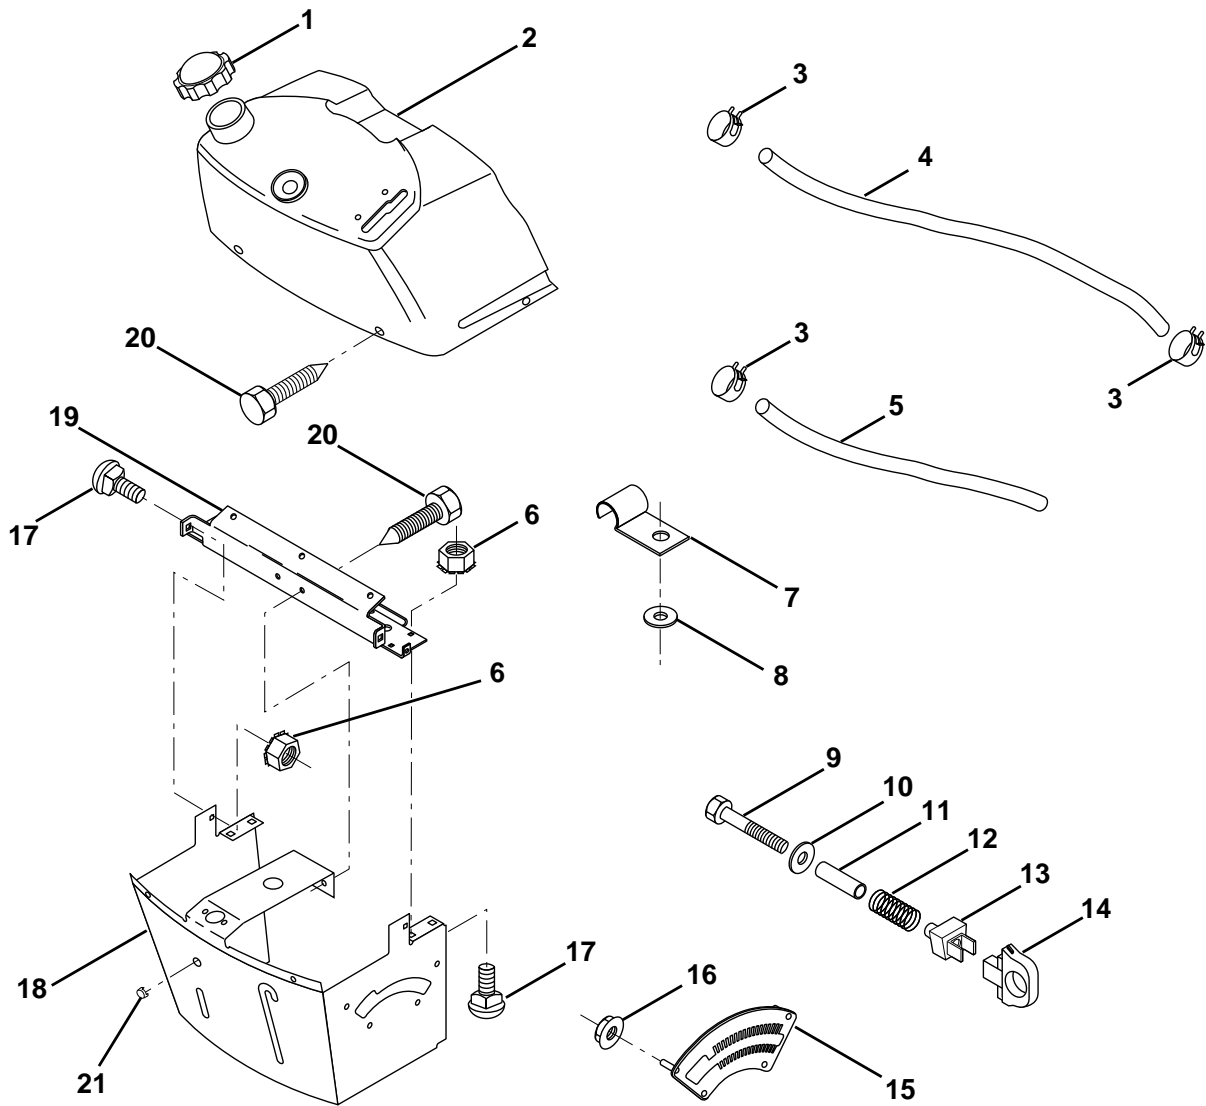

REPAIR PARTS

TRACTOR - - MODEL NO. LR120 (954001242B)

ELECTRICAL

REPAIR PARTS

TRACTOR - - MODEL NO. LR120 (954001242B)

ELECTRICAL

KEY NO.	PART NO.	DESCRIPTION
1	873640400	Nut, Hex Keps 1/4-20
2	532108423	Assembly, Cable
3	532144924	Battery
5	532108236	Bracket, Switch
6	532109553	Switch, Interlock (4-terminal)
8	817021008	Screw, Hex Hd. Tap #10-24 x 1/2
9	532140402	Key, Steel Delta
10	532141226	Cover, Key Ignition
11	532140400	Nut, Ignition
12	532144921	Switch, Ignition
15	532121305	Switch, Plunger
17	532108824	Fuse
18	532128353	Assembly, Cable
19	532146064	Harness, Ignition
20	873350400	Nut, Hex Jam 1/4-20
21	810090400	Washer, Lock 1/4
22	871110408	Bolt, Fin. Hex 1/4-20 UNC x 1/2 Gr. 5
24	532131563	Cover, Terminal
25	532145673	Solenoid
26	874760412	Bolt, Hex Hd. 1/4-20 UNC x 3/4
27	819091016	Washer 9/32 x 5/8 x 16
28	810040400	Washer, Lock 1/4
30	873220400	Nut, Fin. Hex 1/4-20 UNC
31	532004152	Bulb Light
32	532142881	Harness Headlight
33	532110712	Switch Light
36	811150400	Washer Lock Inter. Tooth 1/4
39	532141735	Bracket Switch Clutch
55	817490508	Screw Thdrol 5/16-18 x 1/2
70	532140413	Harness Engine

HARDWARE SHOWN LARGER FOR EASIER IDENTIFICATION

REPAIR PARTS

TRACTOR - - MODEL NO. LR120 (954001242B)

DASH

KEY NO.	PART NO.	DESCRIPTION	KEY NO.	PART NO.	DESCRIPTION
1	532142187	Cap, Fuel	12	532003720	Spring
2	532138395	Assembly, Dash & Fuel Tank	13	532126450	Clip, Height Adjustment
3	532123487	Clamp, Hose	14	532126115	Knob, Height Stop
4	532008544	Line, Fuel	15	532122023	Adjustment, Quadrant Height
5	532008548	Line, Fuel	16	532124346	Nut, Self-Threading 3/16-18
6	873640400	Nut, Hex, Keps 1/4-20	17	872110404	Bolt, Carriage 1/4-20 x 1/2 Gr. 5
7	532124996	Clip, Fuel Line	18	532130745	Support Assembly, Dash
8	819091216	Washer 9/32 x 3/4 x 16 Ga.	19	532134744	Brace, Cross
9	874760428	Bolt, Hex, Fin 1/4-20 x 1-3/4	20	817060408	Screw, Self-Tapping 1/4-20 x 1/2
10	819091413	Washer 11/32 x 11/16 x 16 Ga.	21	532134014	Plug Dome Black
11	532121249	Spacer, Split			