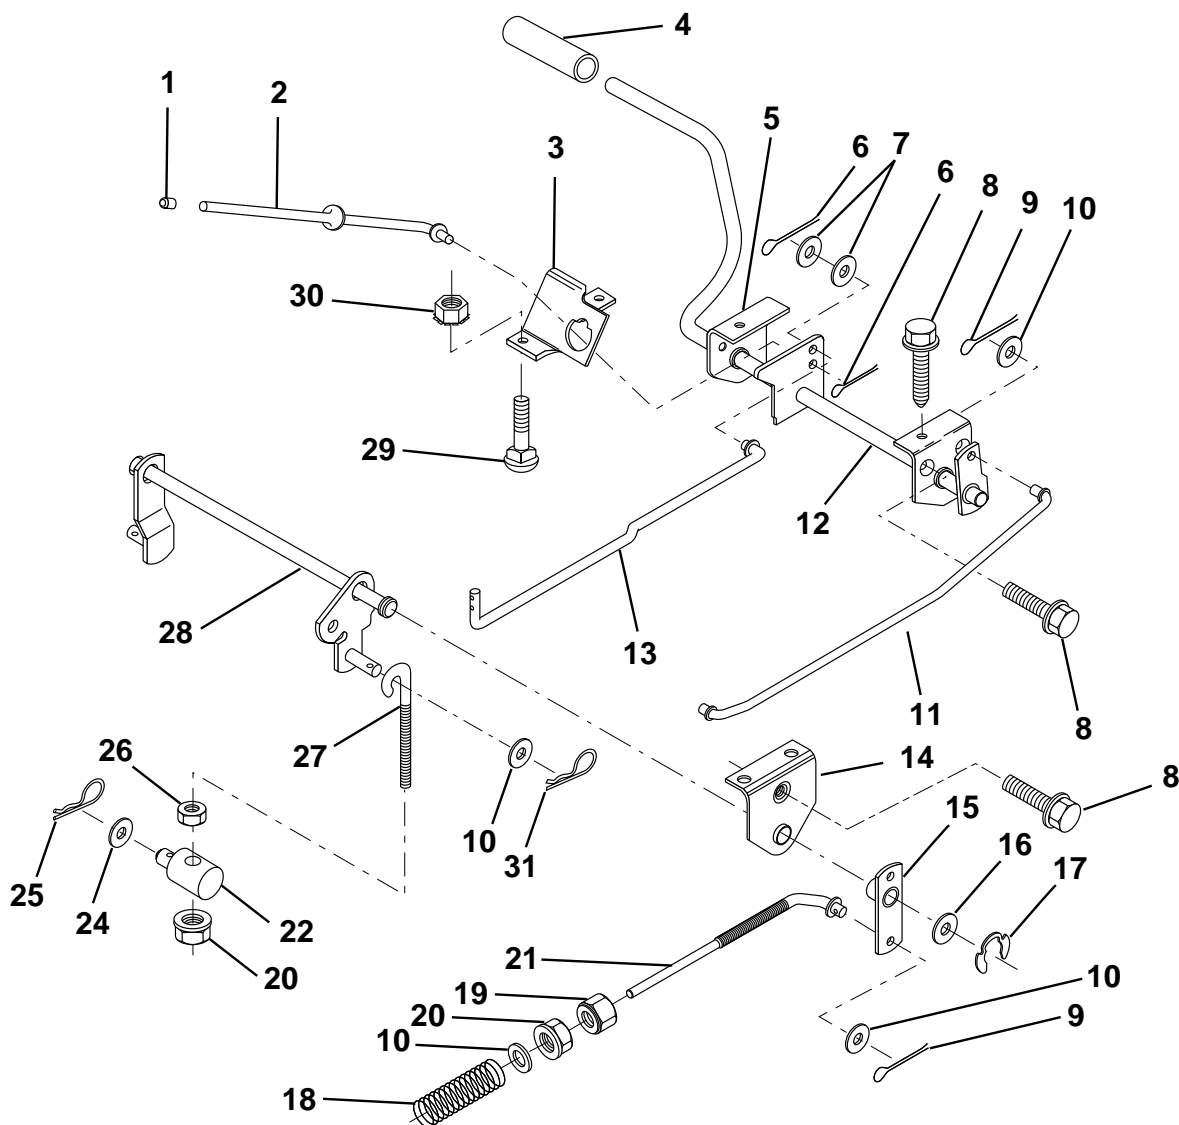

REPAIR PARTS

TRACTOR - - MODEL NO. LR120 (954001242B)

BRAKE / REAR MOWER LIFT ASSEMBLY

KEY NO.	PART NO.	DESCRIPTION	KEY NO.	PART NO.	DESCRIPTION
1	532071673	Cap, Plunger	16	819251816	Washer 25/32 x 1-1/8 x 16 Ga.
2	532123436	Rod, Parking Brake	17	812000034	Ring, Klip
3	532123437	Bracket, Parking Brake	18	532106888	Spring, Brake Rod
4	532008156	Cover, Pedal	19	873350600	Nut, Hex, Jam 3/8-16 UNC
5	532122504	Bracket, Clutch/Brake Pedal, L.H.	20	873680600	Nut, Crownlock 3/8-16 UNC
6	876020312	Pin, Cotter 3/32 x 3/4	21	532131460	Rod, Rear Brake
7	819131016	Washer 13/32 x 5/8 x 16 Ga.	22	532144585	Trunnion, Lift
8	817490508	Screw, Hex, Thd. Roll. 5/16-18 x 1/2	24	819132012	Washer 13/32 x 1-1/4 x 12 Ga.
9	876020412	Pin, Cotter 1/8 x 3/4	25	532124961	Spring, Retainer
10	819131316	Washer 13/32 x 13/16 x 16 Ga.	26	873930600	Nut, Centerlock 3/8-16 UNC
11	532123543	Rod, Brake Front	27	532127369	Link, Threaded
12	532139933	Assembly, Clutch/Brake Pedal	28	532140776	Assembly, Rear Mower Lift
13	532123394	Rod, Clutch	29	872110506	Bolt, Carriage 5/16-18 UNC x 3/4
14	532121978	Bracket, Lift, Shaft	30	873510500	Nut, Keps 5/16-16 UNC
15	532133332	Assembly, Brake, Pivot, Arm	31	532124660	Retainer, Spring

HARDWARE SHOWN LARGER FOR EASIER IDENTIFICATION