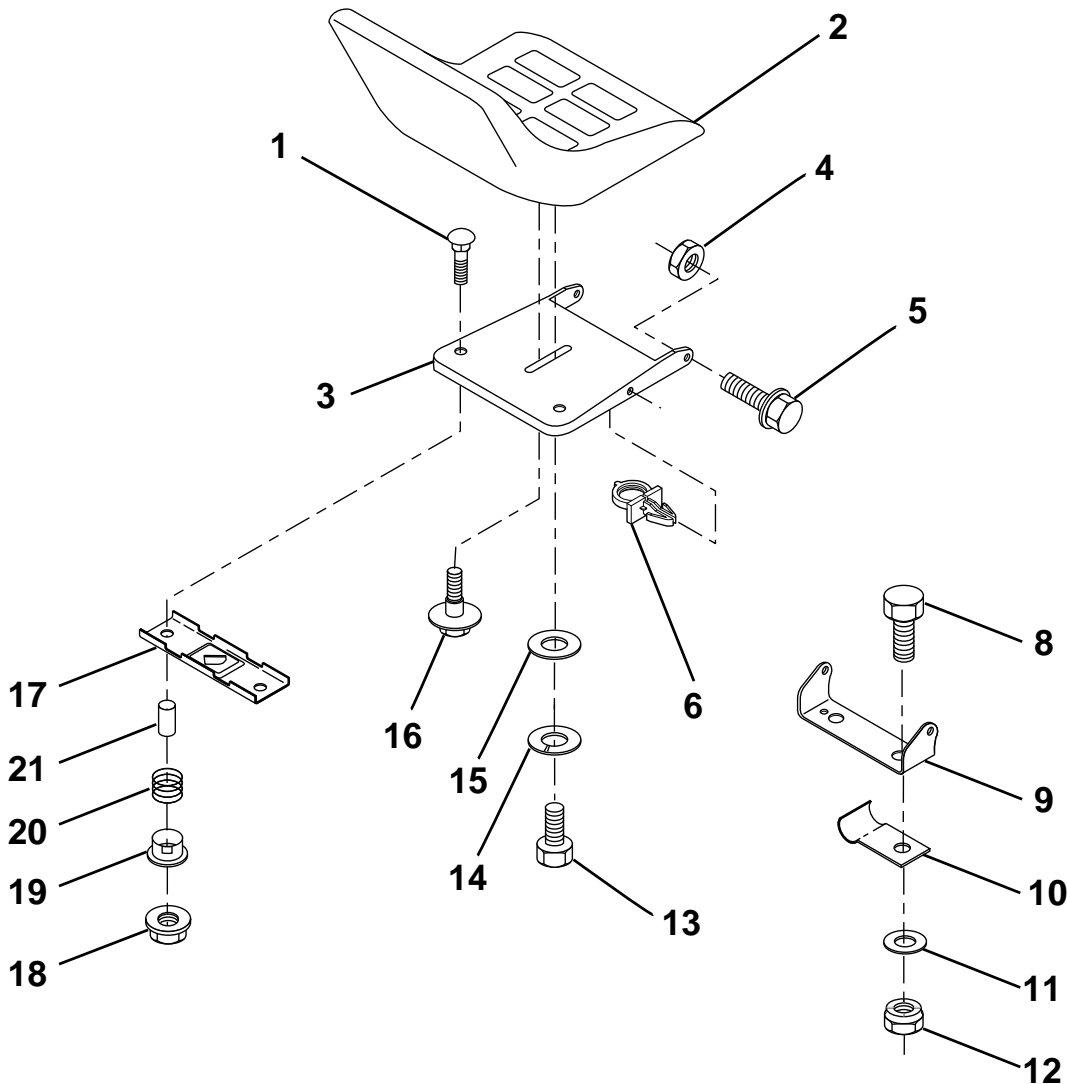

HARDWARE SHOWN LARGER FOR EASIER IDENTIFICATION

REPAIR PARTS

TRACTOR - - MODEL NO. LR120 (954001242B)

FENDER/CHASSIS

KEY NO.	PART NO.	DESCRIPTION	KEY NO.	PART NO.	DESCRIPTION
1	532144940	Case, Battery	11	532124346	Nut, Self-Threading, Wsher Hd 3/16
2	819132012	Washer 13/32 x 1-1/4 x 12 Ga.	12	532145190	Assembly, Frame
3	817490612	Screw, Hex Wsh. Thrdrol 3/8-16 x 3/4	13	532109238	Tube, Battery Drain
4	532124181	Spring, Compression, Seat	15	873640400	Nut, Keps 1/4-20 UNC
5	532125142	Plate, Asm. Battery	16	532141736	Switch Actuator
6	532109596	Clamp, Hose	17	532140782	Drawbar
7	532124144	Pad, Footrest	18	532126470	Clip, Insulated
8	817490512	Screw Thdrol 5/16-18 x 3/4	19	532141393	Fender/Footrest
9	532126994	Console, Shift Control	20	819091413	Washer 9/32 x 7/8 x 13 Ga.
10	532139783	Bar, Shift Lock	25	817190516	Scr-Hx Wsh Thd Rol 5/16-18 x 1

HARDWARE SHOWN LARGER FOR EASIER IDENTIFICATION

REPAIR PARTS

TRACTOR - - MODEL NO. LR120 (954001242B)

SEAT

KEY NO.	PART NO.	DESCRIPTION	KEY NO.	PART NO.	DESCRIPTION
1	872050411	Bolt, Carriage 1/4-20 x 1-3/8	12	873800600	Nut, Crownlock 3/8-16 UNC
2	532130875	Seat	13	874780814	Bolt Hex 1/2-13 x 7/8
3	532140552	Pan, Seat	14	810040800	Washer Lock Hvy. Hlicl Spring 1/2
4	873800500	Nut, Crownlock 5/16-18	15	819171912	Washer, 17/32 x 1-3/16 x 12 Ga.
5	532139888	Bolt, Shoulder 5/16-18 UNC	16	532127018	Bolt, Shoulder
6	532145006	Clip, Push-In Hinged	17	532121246	Bracket, Switch, Mounting
8	874760616	Bolt, Fin Hex 3/8-16 UNC x 3/4	18	532123976	Nut, Hex Large Flange Lock
9	532140551	Bracket, Pivot Seat	19	532121248	Bushing, Snap
10	532126471	Clip, Insulated	20	532121250	Spring, Compression
11	819133210	Washer 12/32 x 2 x 10 Ga.	21	532134300	Spacer, Split 28 Id. x .88 Lg.