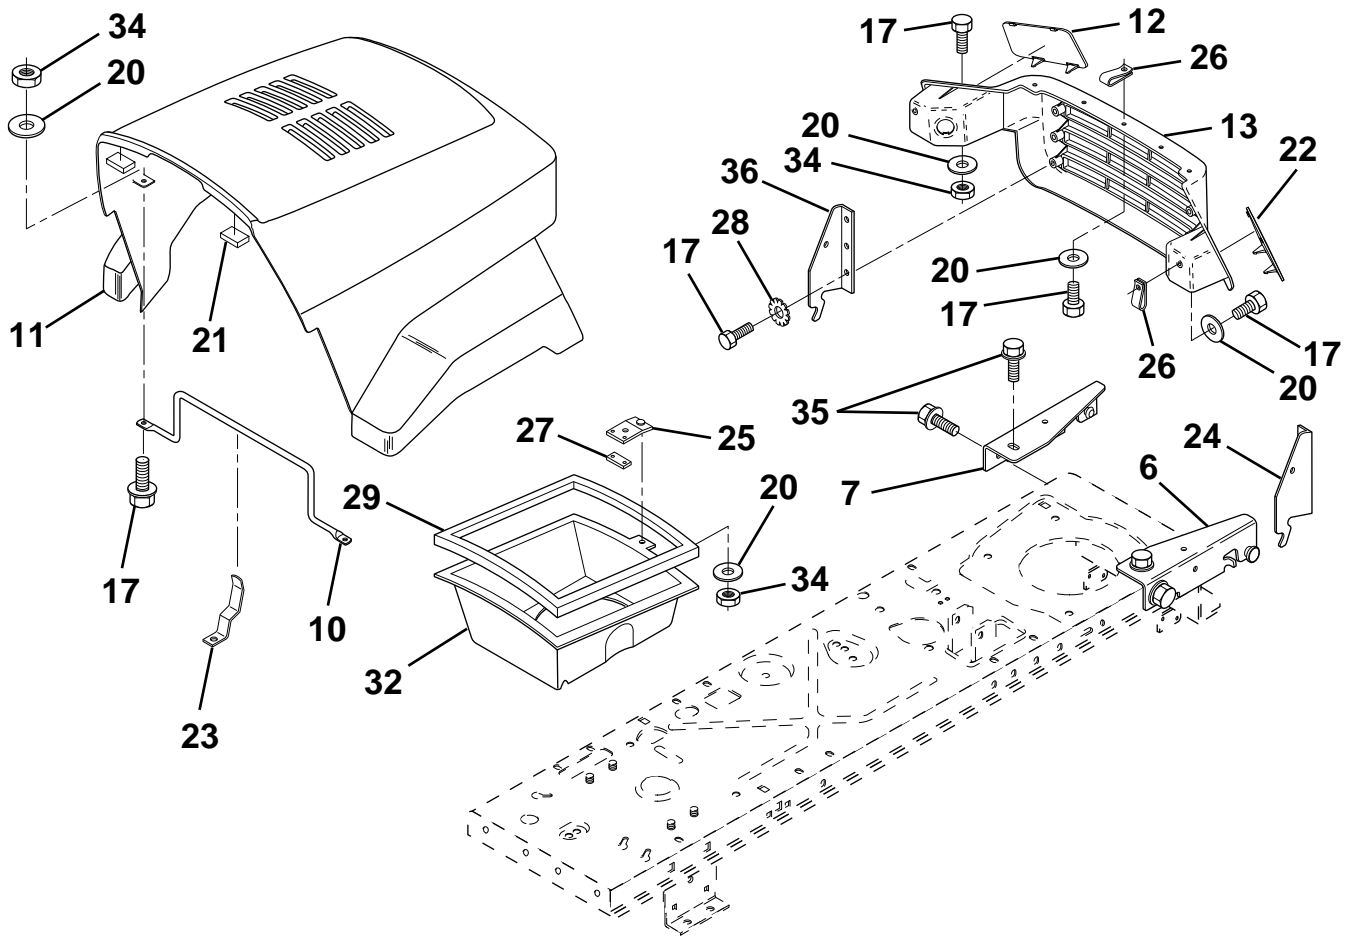

REPAIR PARTS

TRACTOR - - MODEL NO. LR120 (954001242B)

HOOD

KEY NO.	PART NO.	DESCRIPTION
6	532140051	Bracket Asm. Pivot Hood RH
7	532140050	Bracket Asm. Pivot Hood LH
10	532130850	Brace Hood
11	532140142	Hood
12	532130986	Lens LH
13	532130984	Grille
17	874780410	Bolt Fin Hex 1/4-20 x 5/8
20	819091016	Washer, Flat 1/4
21	532126938	Bumper Hood
22	532130985	Lens RH
23	532139969	Latch Hood

KEY NO.	PART NO.	DESCRIPTION
24	532142873	Bracket Pivot Hood RH
25	532131037	Clip Asm. Duct Air
26	532052921	Clip Tinnerman
27	532131028	Clip Tinnerman
28	811050400	Washer Lock Ext. Tooth
29	532120537	Strip Foam
32	532123840	Duct Air Hood
34	873680400	Nut Crownlock 1/4-20 Unc
35	817490512	Screw Thdrol 5/16-28 x 3/4
36	532128445	Bracket Pivot Hood LH

HARDWARE SHOWN LARGER FOR EASIER IDENTIFICATION