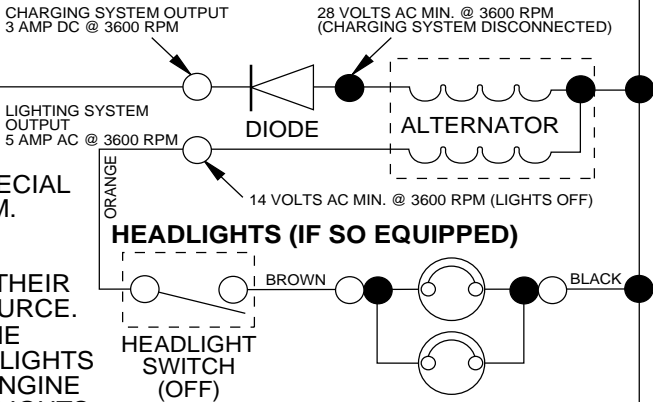

Illustrated Parts List	1995-02
	I9502018

LR 120

954001242B

Repair Parts Manual

Ride Mower

TRACTOR - - MODEL NO. LR120 (954001242B)

SCHEMATIC

IGNITION SWITCH

POSITION	CIRCUIT
OFF	M + G
ON	B + L
START	B + S + L

NOTE
 YOUR TRACTOR IS EQUIPPED WITH A SPECIAL ALTERNATOR SYSTEM. THE LIGHTS ARE NOT CONNECTED TO THE BATTERY, BUT HAVE THEIR OWN ELECTRICAL SOURCE. BECAUSE OF THIS, THE BRIGHTNESS OF THE LIGHTS WILL CHANGE WITH ENGINE SPEED. AT IDLE THE LIGHTS WILL DIM. AS THE ENGINE IS SPEEDED UP, THE LIGHTS WILL BECOME THEIR BRIGHTEST.