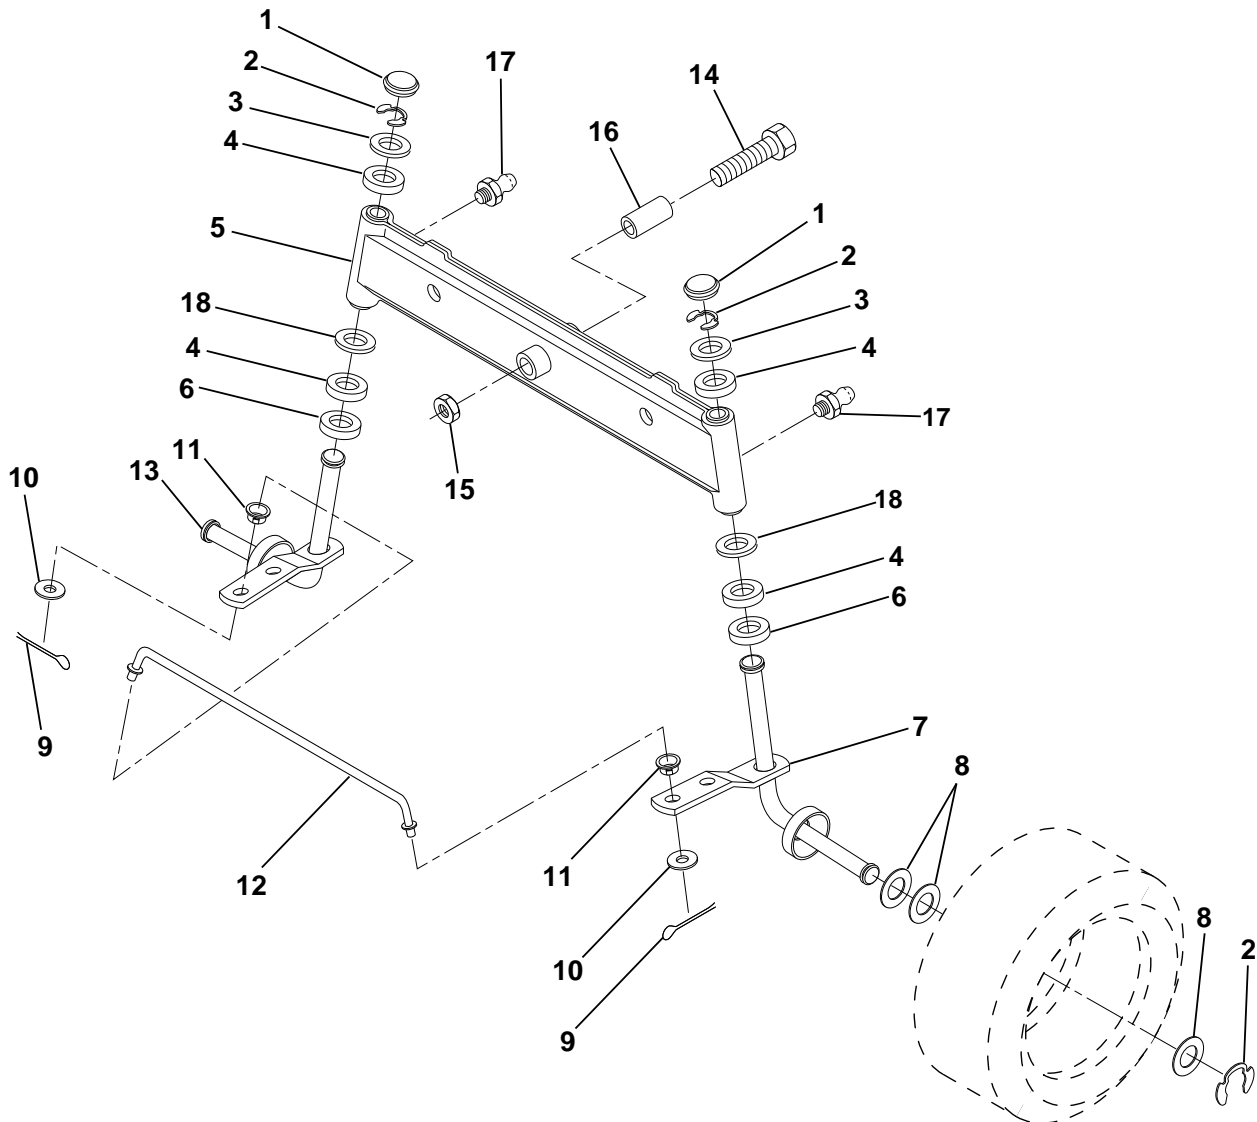

HARDWARE SHOWN LARGER FOR EASIER IDENTIFICATION

REPAIR PARTS

TRACTOR - - MODEL NO. LR120 (954001242B)

STEERING WHEEL

KEY NO.	PART NO.	DESCRIPTION
1	532124416	Insert, Wheel, Steering
2	532124701	Nut, Lock 3/8-24 UNF
3	819133808	Washer 12/32 x 2-3/8 x 8 Ga.
4	532124415	Wheel, Steering
5	532127396	Sleeve, Steering
6	817431008	Screw, Hex #10-16 x 1/2 TY-B
7	532102803	Bushing, Steering

HARDWARE SHOWN LARGER FOR EASIER IDENTIFICATION

REPAIR PARTS

TRACTOR - - MODEL NO. LR120 (954001242B)

SECTOR GEAR / AXLE SUPPORT

KEY NO.	PART NO.	DESCRIPTION	KEY NO.	PART NO.	DESCRIPTION
1	532132566	Link, Drag	11	819131316	Washer, 13/32 x 13/16 x 16 Ga.
2	874780828	Bolt, Fin Hex 1/2-13 x 1-3/4	12	532126847	Bushing
5	532121926	Gear, Sector	13	874760512	Bolt, Hex Hd. 5/16-18 UNC x 3/4
6	532121927	Bushing	14	819111416	Washer 11/32 x 7/8 x 16 Ga.
7	873030800	Nut, Heavy Hex Top Lock 1/2-13 UNC	15	872110606	Bolt, Carriage 3/8-16 UNC x 3/4
8	532126472	Clip, Insulated	17	532137096	Support, Front Axle
9	873680800	Nut, Crownlock 3/8-16	20	873680600	Nut, Crownlock 3/8-16 UNC
10	876020412	Pin, Cotter 1/8 x 3/4	21	873680500	Nut, Crownlock 5/16-18

HARDWARE SHOWN LARGER FOR EASIER IDENTIFICATION

REPAIR PARTS

TRACTOR - - MODEL NO. LR120 (954001242B)

FRONT AXLE

KEY NO.	PART NO.	DESCRIPTION	KEY NO.	PART NO.	DESCRIPTION
1	532121232	Cap, Spindle	10	819131316	Washer 13/32 x 13/16 x 16 Ga.
2	812000029	Ring, Clip	11	532126847	Bushing
3	532121748	Washer 25/32 x 1-5/8 x 16 Ga.	12	532130465	Rod, Tie
4	532124937	Nyliner	13	532137061	Spindle, L.H. Asm.
5	532142033	Axle, Front	14	874011056	Bolt Hex 5/1-11 x 3-1/2
6	532124931	Bearing, Thrust	15	873901000	Nut, Lock Flange 5/8-11
7	532137062	Spindle, R.H. Asm.	16	532110438	Spacer Bearing Axle
8	532121749	Washer 25/32 x 1-1/4 x 16 Ga.	17	532124836	Fitting Grease
9	876020412	Pin, Cotter 1/8 x 3/4	18	819272016	Washer 27/32 x 1-1/4 x 16 Ga.