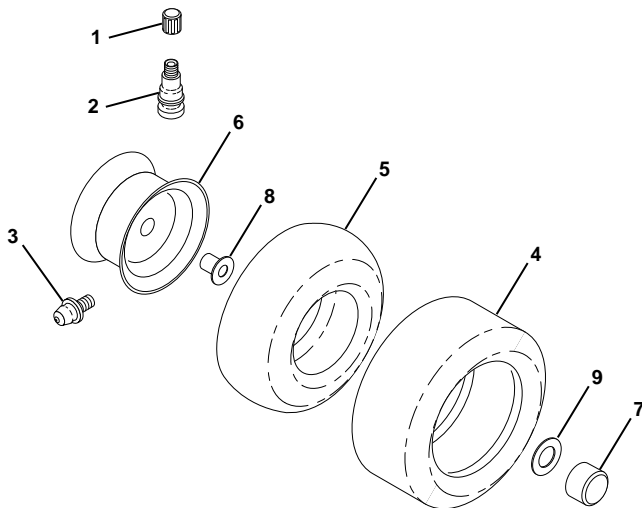

WIRING INSULATED CLIPS
NOTE: IF WIRING INSULATED CLIPS WERE REMOVED FOR SERVICING OF UNIT, THEY SHOULD BE REPLACED TO PROPERLY SECURE YOUR WIRING.

● NON-REMOVABLE CONNECTIONS ○ REMOVABLE CONNECTIONS

REPAIR PARTS

WHEELS & TIRES

KEY NO.	PART NO.	DESCRIPTION
1	532059192	Cap, Valve
2	532065139	Stem, Valve
3	532124957	Fitting, Grease (Front Wheels Only)
4	532123410	Tire, Front
4	532123411	Tire, Rear
5	532059904	Tube, Front (Optional Service Items Only)
5	532008134	Tube, Rear (Optional Service Items Only)
6	532140298	Rim, Front
6	532140453	Rim, Rear
7	532104757	Cap Axle
8	532124959	Bearing Flange
9	532121748	Washer 25/32 x 1-5/8 x 16 Ga.
--	532144334	Sealant, Tire (10 oz. Tube)

* Use in combinations to maintain proper clearances

** Order Key No. 15

NOTE: All component dimensions given in U.S. inches
1 inch = 25.4 mm