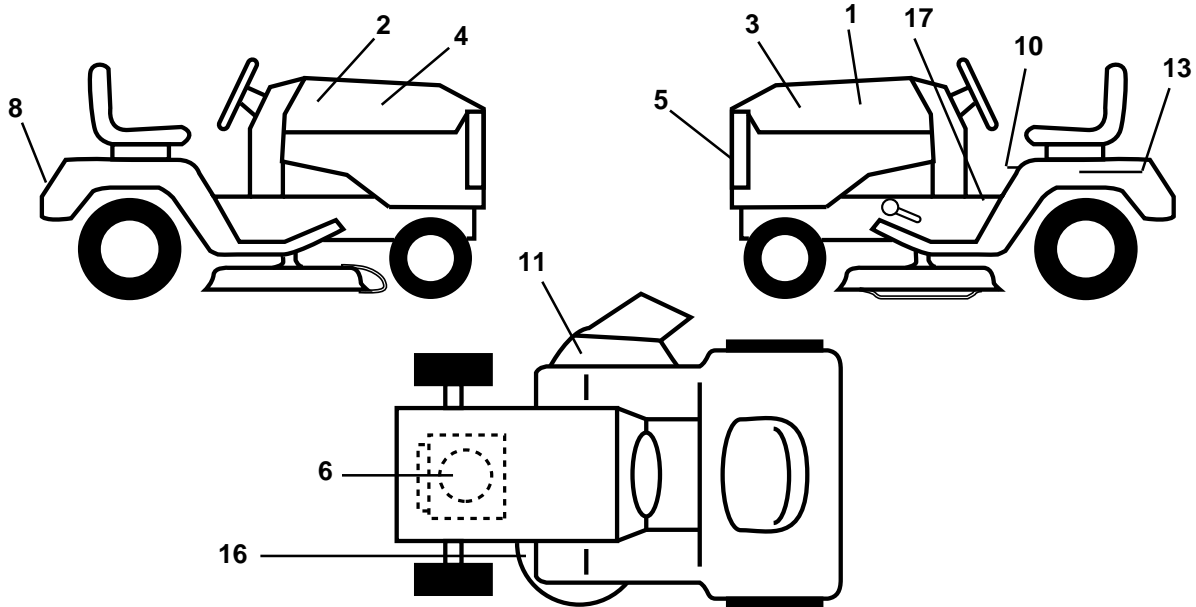

REPAIR PARTS

TRACTOR - - MODEL NO. LR120 (954001242B)

DECALS

KEY NO.	PART NO.	DESCRIPTION	KEY NO.	PART NO.	DESCRIPTION
1	532140206	Decal, Hood, L. H., Husqv.	13	532145005	Decal, Caution, Battery
2	532140205	Decal, Hood, R. H., Husqv.	16	532136830	Decal, V-Belt Sch.
3	532144098	Decal, Hood, L. H., LR120	17	532138269	Decal, Inst. Oper.
4	532144097	Decal, Hood, R. H., LR120	--	532138311	Decal, Handle Lift (Lift Handle)
5	532140213	Decal, Logo, Grill	--	532149034	Manual, Owner's (English)
6	532120601	Decal, Engine	--	532149035	Manual, Owner's (French)
8	532131582	Decal, Logo, Fender	Available accessories not included with your tractor:		
10	532133795	Decal Caution Fender	--	MK360	Mulch Kit
11	532137259	Decal, Warning, Cut Finger, (Multi-Lang)	--	C36	Grass Catcher