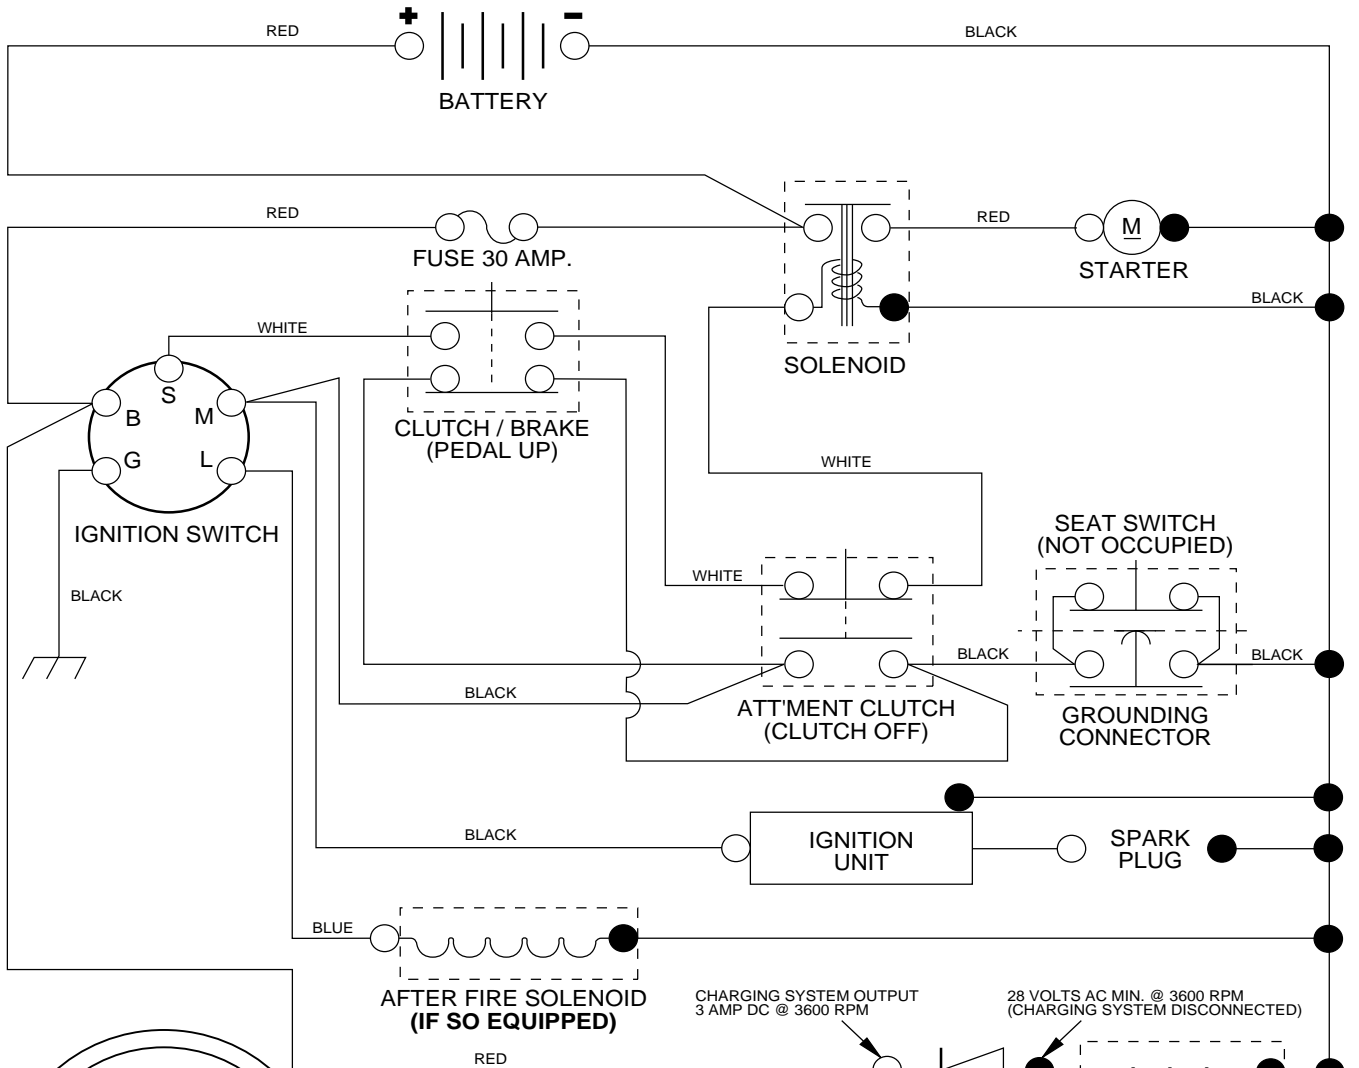

Illustrated Parts List	1995-02
	I9502018

LR 120

954001242B

Repair Parts Manual

Ride Mower

TRACTOR - - MODEL NO. LR120 (954001242B)

SCHEMATIC

IGNITION SWITCH

POSITION	CIRCUIT
OFF	M + G
ON	B + L
START	B + S + L

NOTE
 YOUR TRACTOR IS EQUIPPED WITH A SPECIAL ALTERNATOR SYSTEM. THE LIGHTS ARE NOT CONNECTED TO THE BATTERY, BUT HAVE THEIR OWN ELECTRICAL SOURCE. BECAUSE OF THIS, THE BRIGHTNESS OF THE LIGHTS WILL CHANGE WITH ENGINE SPEED. AT IDLE THE LIGHTS WILL DIM. AS THE ENGINE IS SPEEDED UP, THE LIGHTS WILL BECOME THEIR BRIGHTEST.

WHEELS & TIRES

KEY NO.	PART NO.	DESCRIPTION
1	532059192	Cap, Valve
2	532065139	Stem, Valve
3	532124957	Fitting, Grease (Front Wheels Only)
4	532123410	Tire, Front
4	532123411	Tire, Rear
5	532059904	Tube, Front (Optional Service Items Only)
5	532008134	Tube, Rear (Optional Service Items Only)
6	532140298	Rim, Front
6	532140453	Rim, Rear
7	532104757	Cap Axle
8	532124959	Bearing Flange
9	532121748	Washer 25/32 x 1-5/8 x 16 Ga.
--	532144334	Sealant, Tire (10 oz. Tube)

HARDWARE SHOWN LARGER FOR EASIER IDENTIFICATION

REPAIR PARTS

TRACTOR - - MODEL NO. LR120 (954001242B)

DASH

KEY NO.	PART NO.	DESCRIPTION	KEY NO.	PART NO.	DESCRIPTION
1	532142187	Cap, Fuel	12	532003720	Spring
2	532138395	Assembly, Dash & Fuel Tank	13	532126450	Clip, Height Adjustment
3	532123487	Clamp, Hose	14	532126115	Knob, Height Stop
4	532008544	Line, Fuel	15	532122023	Adjustment, Quadrant Height
5	532008548	Line, Fuel	16	532124346	Nut, Self-Threading 3/16-18
6	873640400	Nut, Hex, Keps 1/4-20	17	872110404	Bolt, Carriage 1/4-20 x 1/2 Gr. 5
7	532124996	Clip, Fuel Line	18	532130745	Support Assembly, Dash
8	819091216	Washer 9/32 x 3/4 x 16 Ga.	19	532134744	Brace, Cross
9	874760428	Bolt, Hex, Fin 1/4-20 x 1-3/4	20	817060408	Screw, Self-Tapping 1/4-20 x 1/2
10	819091413	Washer 11/32 x 11/16 x 16 Ga.	21	532134014	Plug Dome Black
11	532121249	Spacer, Split			