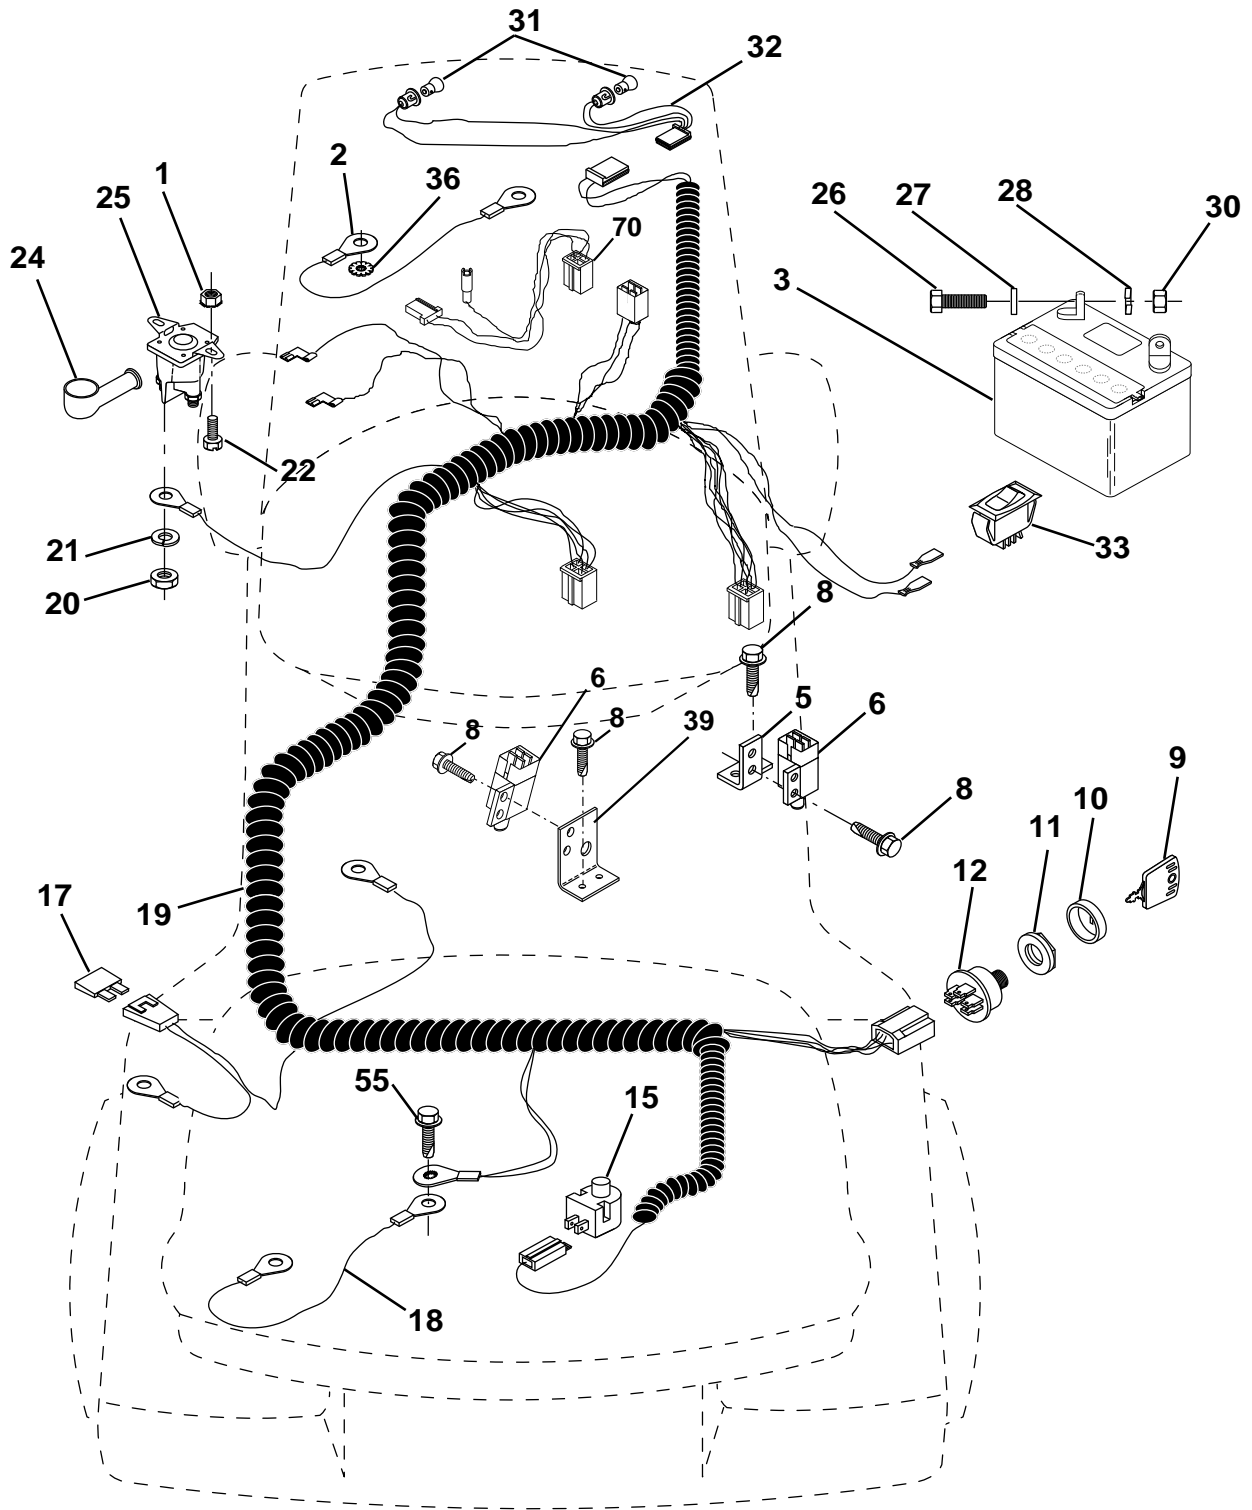

WHEELS & TIRES

KEY NO.	PART NO.	DESCRIPTION
1	532059192	Cap, Valve
2	532065139	Stem, Valve
3	532124957	Fitting, Grease (Front Wheels Only)
4	532123410	Tire, Front
4	532123411	Tire, Rear
5	532059904	Tube, Front (Optional Service Items Only)
5	532008134	Tube, Rear (Optional Service Items Only)
6	532140298	Rim, Front
6	532140453	Rim, Rear
7	532104757	Cap Axle
8	532124959	Bearing Flange
9	532121748	Washer 25/32 x 1-5/8 x 16 Ga.
--	532144334	Sealant, Tire (10 oz. Tube)

REPAIR PARTS

TRACTOR - - MODEL NO. LR120 (954001242B)

ELECTRICAL

REPAIR PARTS

TRACTOR - - MODEL NO. LR120 (954001242B)

ELECTRICAL

KEY NO.	PART NO.	DESCRIPTION
1	873640400	Nut, Hex Keps 1/4-20
2	532108423	Assembly, Cable
3	532144924	Battery
5	532108236	Bracket, Switch
6	532109553	Switch, Interlock (4-terminal)
8	817021008	Screw, Hex Hd. Tap #10-24 x 1/2
9	532140402	Key, Steel Delta
10	532141226	Cover, Key Ignition
11	532140400	Nut, Ignition
12	532144921	Switch, Ignition
15	532121305	Switch, Plunger
17	532108824	Fuse
18	532128353	Assembly, Cable
19	532146064	Harness, Ignition
20	873350400	Nut, Hex Jam 1/4-20
21	810090400	Washer, Lock 1/4
22	871110408	Bolt, Fin. Hex 1/4-20 UNC x 1/2 Gr. 5
24	532131563	Cover, Terminal
25	532145673	Solenoid
26	874760412	Bolt, Hex Hd. 1/4-20 UNC x 3/4
27	819091016	Washer 9/32 x 5/8 x 16
28	810040400	Washer, Lock 1/4
30	873220400	Nut, Fin. Hex 1/4-20 UNC
31	532004152	Bulb Light
32	532142881	Harness Headlight
33	532110712	Switch Light
36	811150400	Washer Lock Inter. Tooth 1/4
39	532141735	Bracket Switch Clutch
55	817490508	Screw Thdrol 5/16-18 x 1/2
70	532140413	Harness Engine