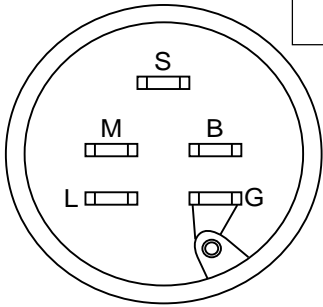

TRACTOR - - MODEL NO. LR120 (954001242B)

SCHEMATIC

IGNITION SWITCH

POSITION	CIRCUIT
OFF	M + G
ON	B + L
START	B + S + L

NOTE
YOUR TRACTOR IS EQUIPPED WITH A SPECIAL ALTERNATOR SYSTEM. THE LIGHTS ARE NOT CONNECTED TO THE BATTERY, BUT HAVE THEIR OWN ELECTRICAL SOURCE. BECAUSE OF THIS, THE BRIGHTNESS OF THE LIGHTS WILL CHANGE WITH ENGINE SPEED. AT IDLE THE LIGHTS WILL DIM. AS THE ENGINE IS SPEEDED UP, THE LIGHTS WILL BECOME THEIR BRIGHTEST.