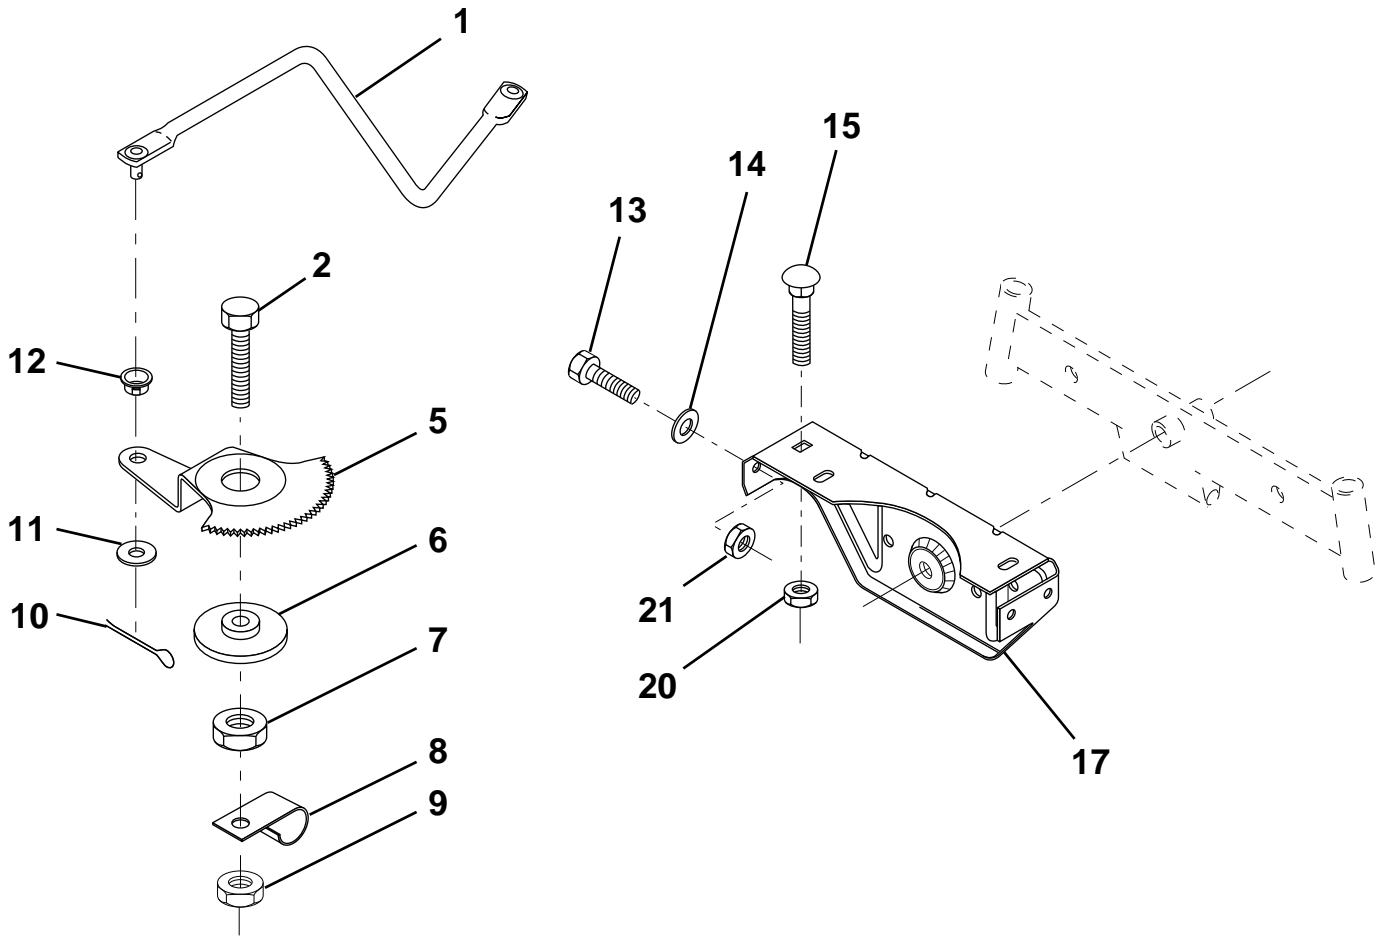

HARDWARE SHOWN LARGER FOR EASIER IDENTIFICATION

REPAIR PARTS

TRACTOR - - MODEL NO. LR120 (954001242B)

STEERING WHEEL

KEY NO.	PART NO.	DESCRIPTION
1	532124416	Insert, Wheel, Steering
2	532124701	Nut, Lock 3/8-24 UNF
3	819133808	Washer 12/32 x 2-3/8 x 8 Ga.
4	532124415	Wheel, Steering
5	532127396	Sleeve, Steering
6	817431008	Screw, Hex #10-16 x 1/2 TY-B
7	532102803	Bushing, Steering

KEY NO.	PART NO.	DESCRIPTION
8	532123651	Shaft, Steering
9	532124210	Clip, Steering
10	532123438	Bushing, Lower, Steering
11	812000045	Ring, Retaining
12	819211616	Washer 21/32 x 1 x 16 Ga.
13	532104820	Adaptor, Wheel, Steering

HARDWARE SHOWN LARGER FOR EASIER IDENTIFICATION

REPAIR PARTS

TRACTOR - - MODEL NO. LR120 (954001242B)

SECTOR GEAR / AXLE SUPPORT

KEY NO.	PART NO.	DESCRIPTION	KEY NO.	PART NO.	DESCRIPTION
1	532132566	Link, Drag	11	819131316	Washer, 13/32 x 13/16 x 16 Ga.
2	874780828	Bolt, Fin Hex 1/2-13 x 1-3/4	12	532126847	Bushing
5	532121926	Gear, Sector	13	874760512	Bolt, Hex Hd. 5/16-18 UNC x 3/4
6	532121927	Bushing	14	819111416	Washer 11/32 x 7/8 x 16 Ga.
7	873030800	Nut, Heavy Hex Top Lock 1/2-13 UNC	15	872110606	Bolt, Carriage 3/8-16 UNC x 3/4
8	532126472	Clip, Insulated	17	532137096	Support, Front Axle
9	873680800	Nut, Crownlock 3/8-16	20	873680600	Nut, Crownlock 3/8-16 UNC
10	876020412	Pin, Cotter 1/8 x 3/4	21	873680500	Nut, Crownlock 5/16-18