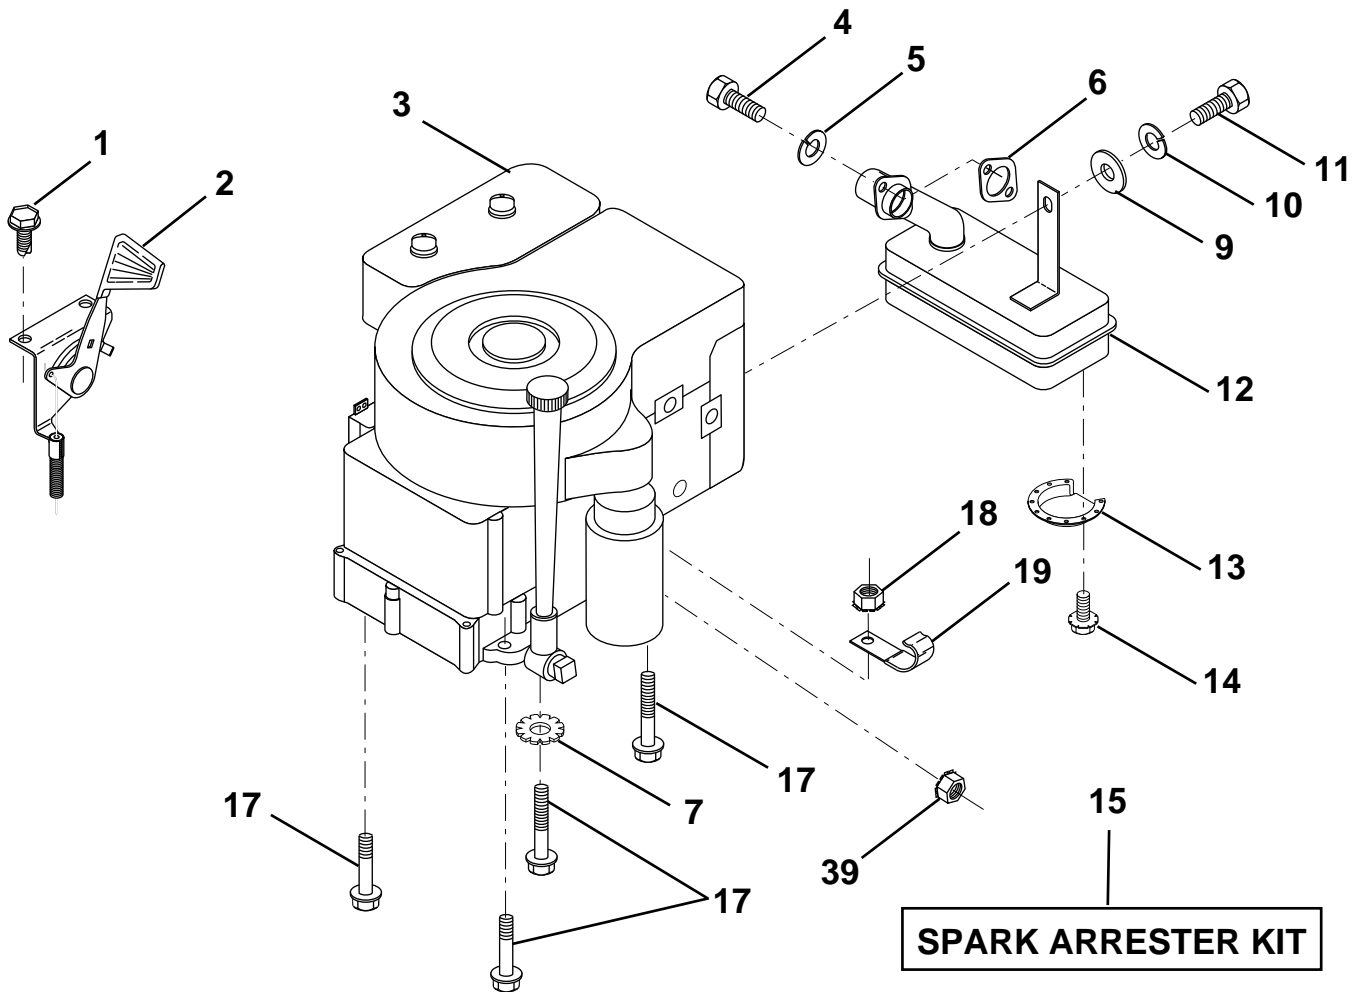

REPAIR PARTS

TRACTOR - - MODEL NO. LR120 (954001242B)

ENGINE

KEY NO.	PART NO.	DESCRIPTION	KEY NO.	PART NO.	DESCRIPTION
1	817060408	Screw, Hex Thd. Cut 1/4-20 x 1/2	10	810040400	Washer, Lock Hvy Hlcl Spring 1/4
2	532132752	Control, Throttle	11	-----	Bolt, Hex Fin. (Order From Eng. Mfg.)
3	532131951	Engine, Briggs and Stratton Model No. 282707	12	532137437	Muffler
4	871070512	Screw, Hex, Cap 5/16-18 x 3/4	13	532101326	Deflector, Muffler
5	810040500	Washer, Lock Heavy Helical Spring 5/16	14	817030808	Screw, Spiderloc Hex Hd #8 x 1/2 AB
6	532125593	Gasket, Exhaust	15	532137180	Arrester, Spark (Optional equipment)
7	811050600	Washer, Lock Ext. Tooth 3/8	17	817490624	Screw, Hex Washer Head, Thdrol. 3/8-16 x 1-1/2
9	819101216	Washer 5/16 x 3/4 x 16	18	873510600	Screw Thdrol. 3/8-16
			19	532124996	Clip Line Fuel
			39	873510400	Nut, Keps Hex 1/4-20

HARDWARE SHOWN LARGER FOR EASIER IDENTIFICATION