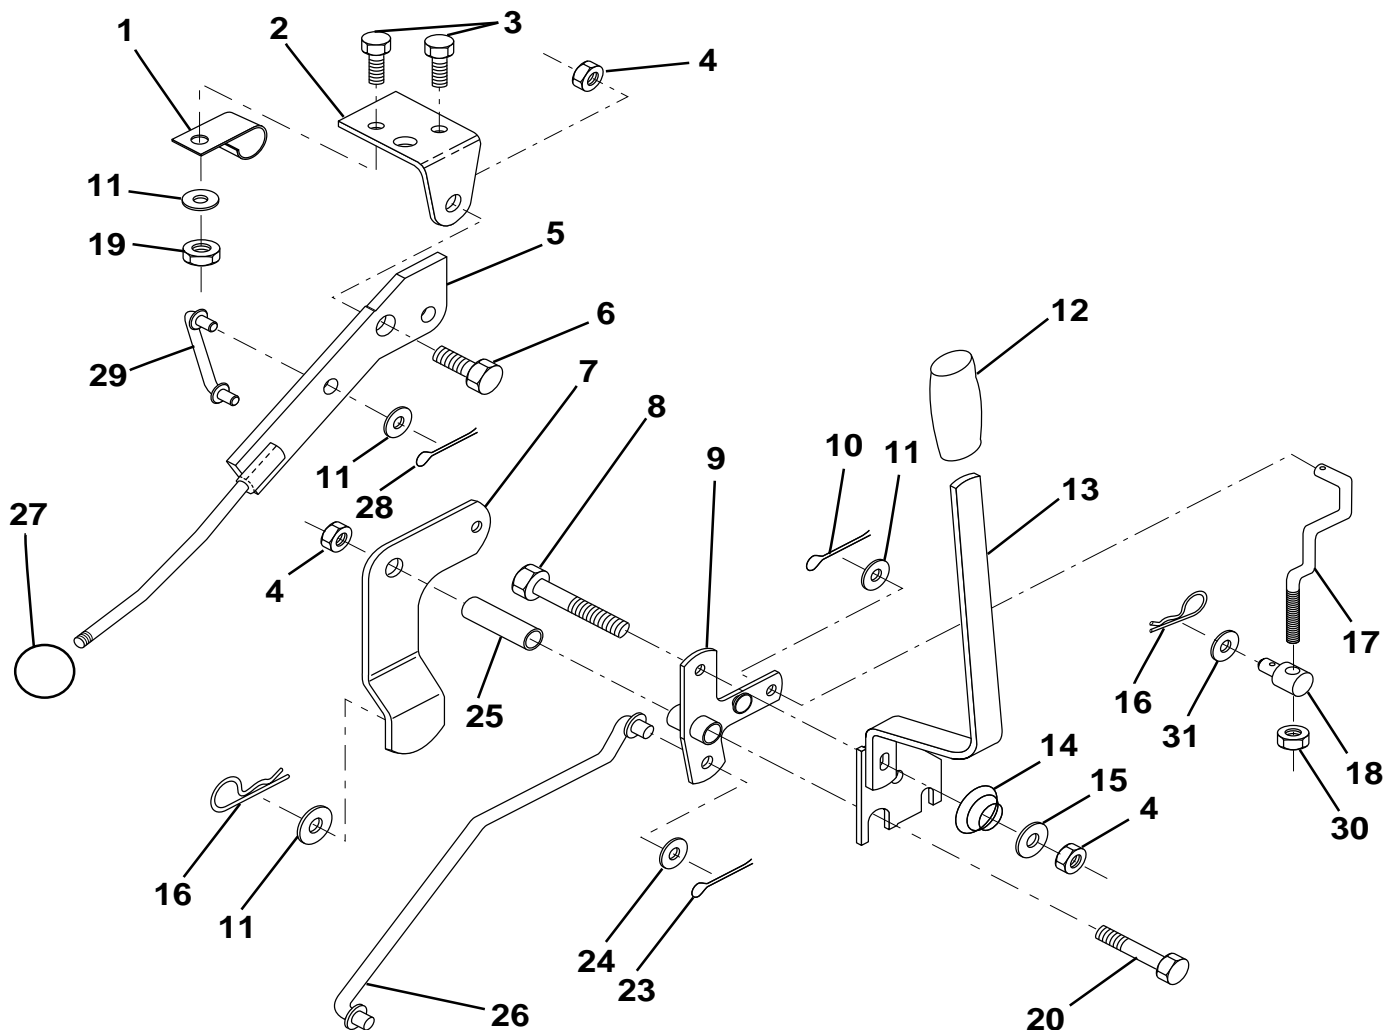

REPAIR PARTS

TRACTOR - - MODEL NO. LR120 (954001242B)

MOWER LIFT LEVER

KEY NO.	PART NO.	DESCRIPTION
1	532126470	Clip, Insulated
2	532122018	Bracket, Mower Clutch
3	871110408	Bolt, Fin. Hex 1/4-20 UNC x 1/2
4	873680600	Nut, Crownlock 3/8-16 UNC
5	532145187	Assembly, Clutch Lever
6	532106451	Bolt, Shoulder
7	532135371	Assembly, Mower Clutch Arm
8	874760636	Bolt, Hex 3/8-16 UNC x 2-1/4
9	532121930	Bellcrank, Asm. Lift
10	876020412	Pin, Cotter 1/8 x 3/4
11	819131316	Washer 13/32 x 13/16 x 16 Ga.
12	532131861	Grip, Handle
13	532139352	Assembly, Lift Handle
14	532123496	Spring, Compression

KEY NO.	PART NO.	DESCRIPTION
15	819131212	Washer 13/32 x 3/4 x 12 Ga.
16	532124961	Retainer, Spring
17	532127359	Link, Front Lift
18	532142028	Trunnion, Adj. 94
19	873680400	Nut, Crownlock 1/4-20
20	874760644	Bolt, Fin. Hex 3/8-16 UNC x 2-3/4
23	876020416	Pin, Cotter 1/8 x 1
24	819171612	Washer 17/32 x 1 x 16 Ga.
25	532121933	Tube, Spacer
26	532141470	Rod, Mower Lift
27	532106932	Knob
28	876020312	Pin, Cotter 3/32 x 3/4
29	532131655	Link, Mower Clutch
30	873350600	Nut Hex Jam 3/8-16 Unc
31	819132012	Washer 13/32 x 1-1/4 x 12

HARDWARE SHOWN LARGER FOR EASIER IDENTIFICATION