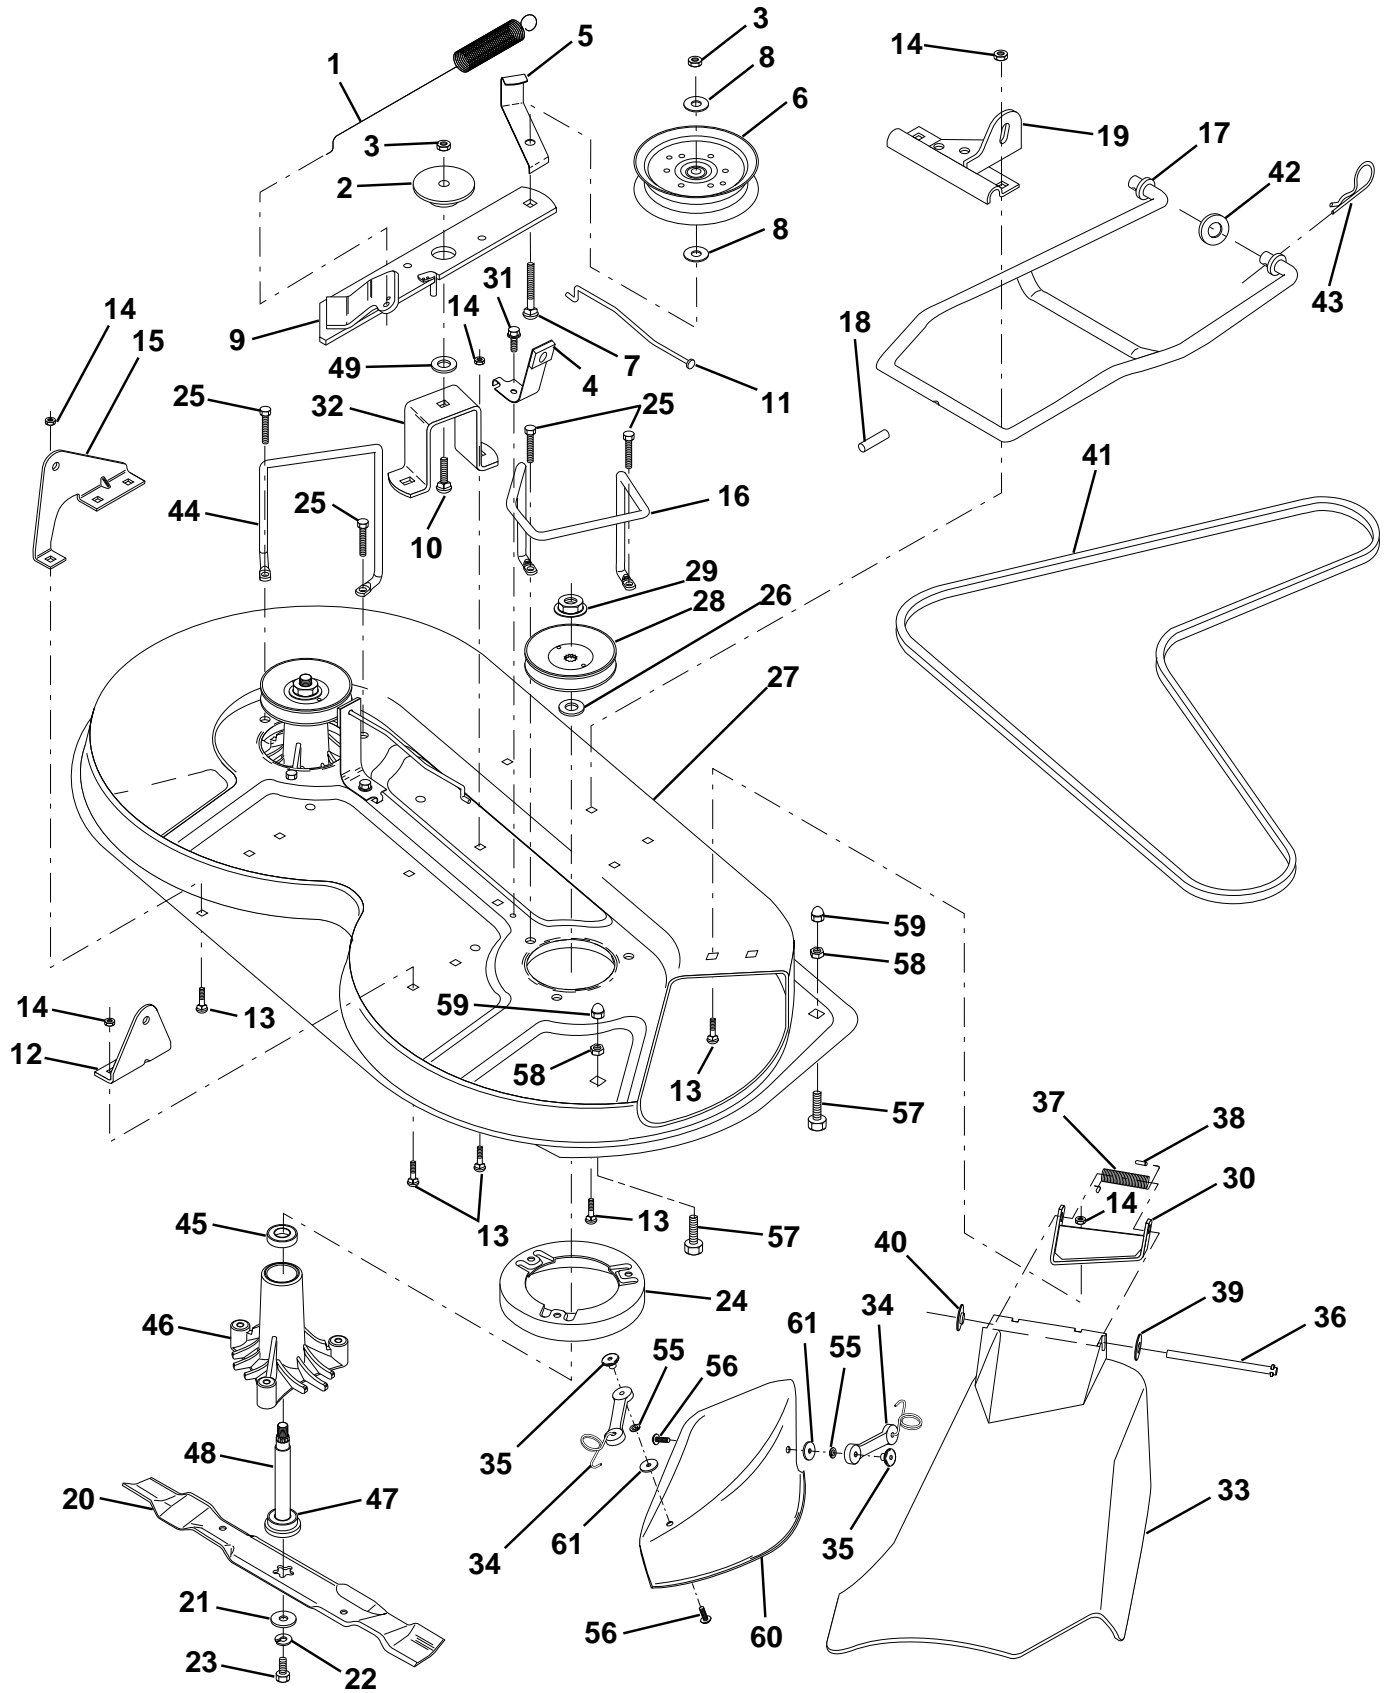

REPAIR PARTS

TRACTOR - - MODEL NO. LR120 (954001242B)

MOWER DECK

REPAIR PARTS

TRACTOR - - MODEL NO. LR120 (954001242B)

MOWER DECK

KEY NO.	PART NO.	DESCRIPTION	KEY NO.	PART NO.	DESCRIPTION
1	532140064	Spring, Mower Clutch	31	817490508	Screw, Hex Wsh. Thdrol. 5/16-18 x 1/2
2	532122052	Spacer, Retainer	32	532122051	Arm, Support Idler Mower
3	873680600	Nut, Crownlock 3/8-16	33	532131560	Deflector
4	532130840	Brake Asm.	36	532121980	Rod, Hinge
5	532131251	Guide, Belt Idler	37	532123713	Spring, Torsion Deflector
6	532121316	Pulley, Flat Idler	38	532105304	Cap, Sleeve
7	872110616	Bolt, Carr. 3/8-16 x 1-3/4 Gr. 5	39	819111016	Washer 11/32 x 5/8 x 16 Ga.
8	819131410	Washer 13/21 x 7/8 x 10 Ga.	40	532110452	Pushnut
9	532127744	Arm Asm., Idler Mower	41	532131264	V-Belt
10	872140610	Bolt, Carriage 3/8-16 x 1-1/4	42	819171616	Washer 11/32 x 5/8 16 Ga.
11	532130841	Rod, Brake	43	532124660	Retainer, Spring
12	532127356	Bracket, Lift R. H. Rear	44	532140608	Keeper, L. H.
13	872140506	Bolt, Carriage 5/16-18 x 3/4	45	532110485	Bearing
14	873680500	Nut, Crownlock 5/16-18	46	532128774	Housing Mandrel Vented
15	532127357	Bracket, Lift L. H. Rear	47	532129895	Bearing
16	532140093	Keeper, R. H.	48	532137645	Shaft, Mandrel (Includes Key # 47)
17	532128508	Link, Asm. Mower Stabilizer	49	532133943	Washer, Hardened
18	532128511	Pin, Drive	50	532140102	Mulcher Plate
19	532127380	Bracket, Asm. Front	51	532133841	Acorn Nut 5/16-18
20	532140101	Blade Mulching	52	532130758	Latch Hook
21	532140296	Washer, Hard	53	532125004	Nut, Weld
22	810030600	Washer, Lock 3/8	54	819061216	Washer #10
23	532850857	Bolt 3/8-24 x 1-1/4 Gr. 8	55	810071000	Washer, Lock#10
24	532140329	Stripper	56	871161010	Screw
25	532138776	Screw Thdrol Hex Hd	57	874930516	Bolt, Hex 5/16-18 x 1
26	532129963	Washer .150 Thk.	58	532063124	Locknut 5/16-18
27	532129983	Deck Assembly	--	532130794	Mandrel Asm. (Includes Key No.'s 22-23, 26, 29 and 45-48)
28	532129207	Pulley, Mandrel	--	532140979	Deck, Mower Complete (Std. Deck - Order separately mulcher plate components key nos. 50-58)
29	532137266	Nut, Flangelock 9/16			
30	532136631	Bracket, Asm. Deflector			

HARDWARE SHOWN LARGER FOR EASIER IDENTIFICATION