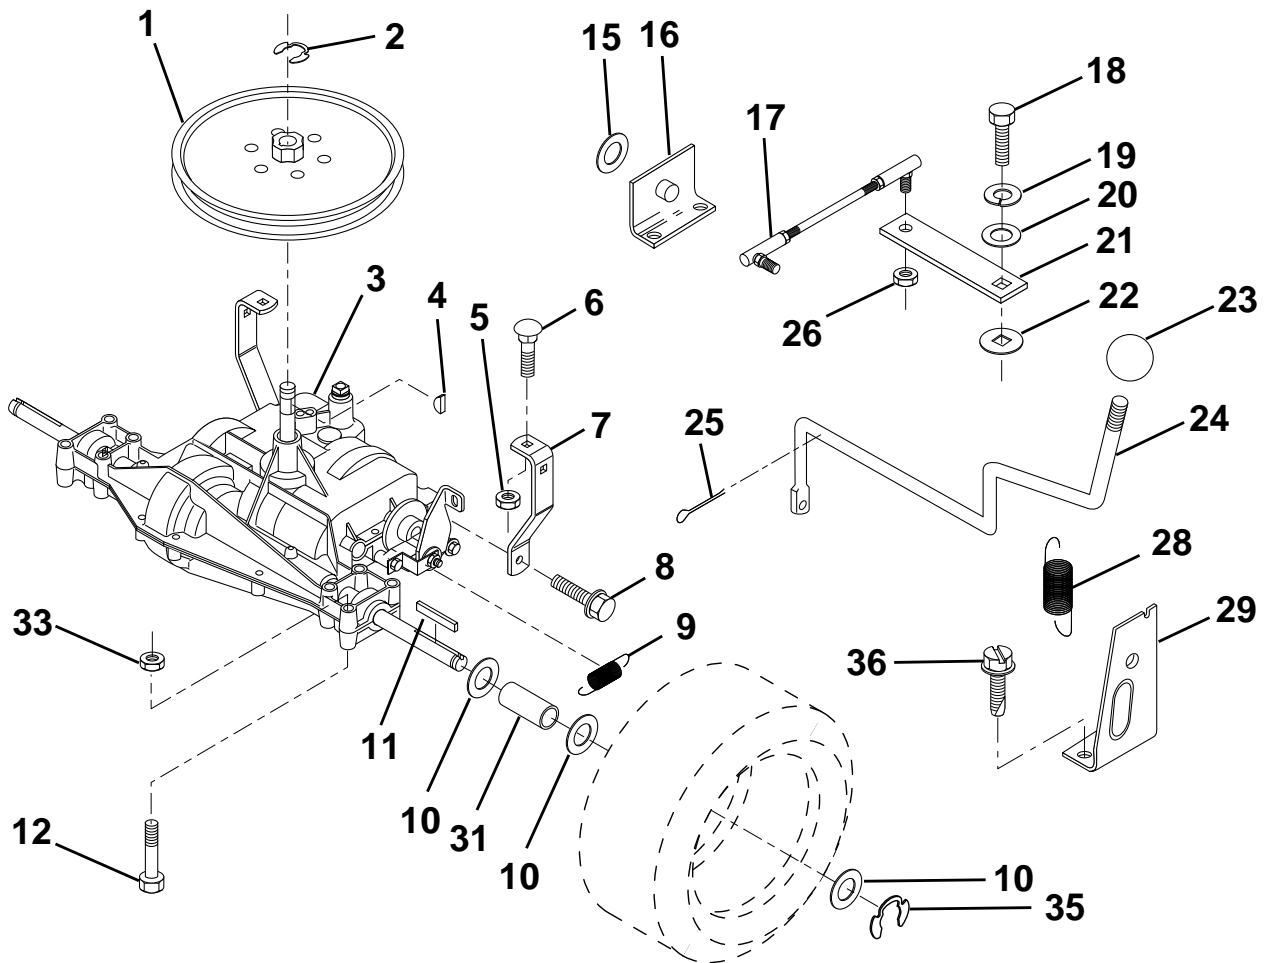

REPAIR PARTS

TRACTOR - - MODEL NO. LR120 (954001242B)

TRANSAXLE

KEY NO.	PART NO.	DESCRIPTION	KEY NO.	PART NO.	DESCRIPTION
1	532123385	Pulley	18	874550412	Bolt, Fin Hex 1/4-28 UNF x 3/4 Gr. 8
2	812000028	Ring, Retainer	19	810040400	Washer, Lock 1/4
3	-----	Transaxle, Dana 5 Spd. Model No. 4360-78	20	819091210	Washer 9/32 x 3/4 x 10 Ga.
4	532125096	Key, Woodruff #9	21	532123484	Arm, Shift
5	873680500	Nut, Crownlock 5/16-18	22	532105701	Washer, Shift Plate
6	872140506	Bolt, Carriage 5/16-18 UNC x 3/4	23	532106933	Knob, Rd 1/2-13
7	532123378	Strap, Torque	24	532128215	Rod Shift
8	817490512	Screw 5/16-18 x 3/4	25	876020416	Pin, Cotter 1/8 x 1
9	532146682	Spring, Brake	26	873810500	Locknut 5/16-24 UNF
10	532121749	Washer 25/32 x 1-1/4 x 16 Ga.	28	532128085	Extension, Spring
11	532123583	Key, Square	29	532128084	Support Handle Shift RH
12	874760644	Bolt, Fin Hex 3/8-16 Unc x 2-3/4	31	532109502	Spacer Axle
15	819171616	Washer 17/32 x 1 x 16 Ga.	33	873680600	Nut Crownlock 3/8-16 Unc
16	532124600	Support Handle Shift LH	35	812000001	E-Ring
17	532123632	Link, Shift	36	817720408	Screw

HARDWARE SHOWN LARGER FOR EASIER IDENTIFICATION