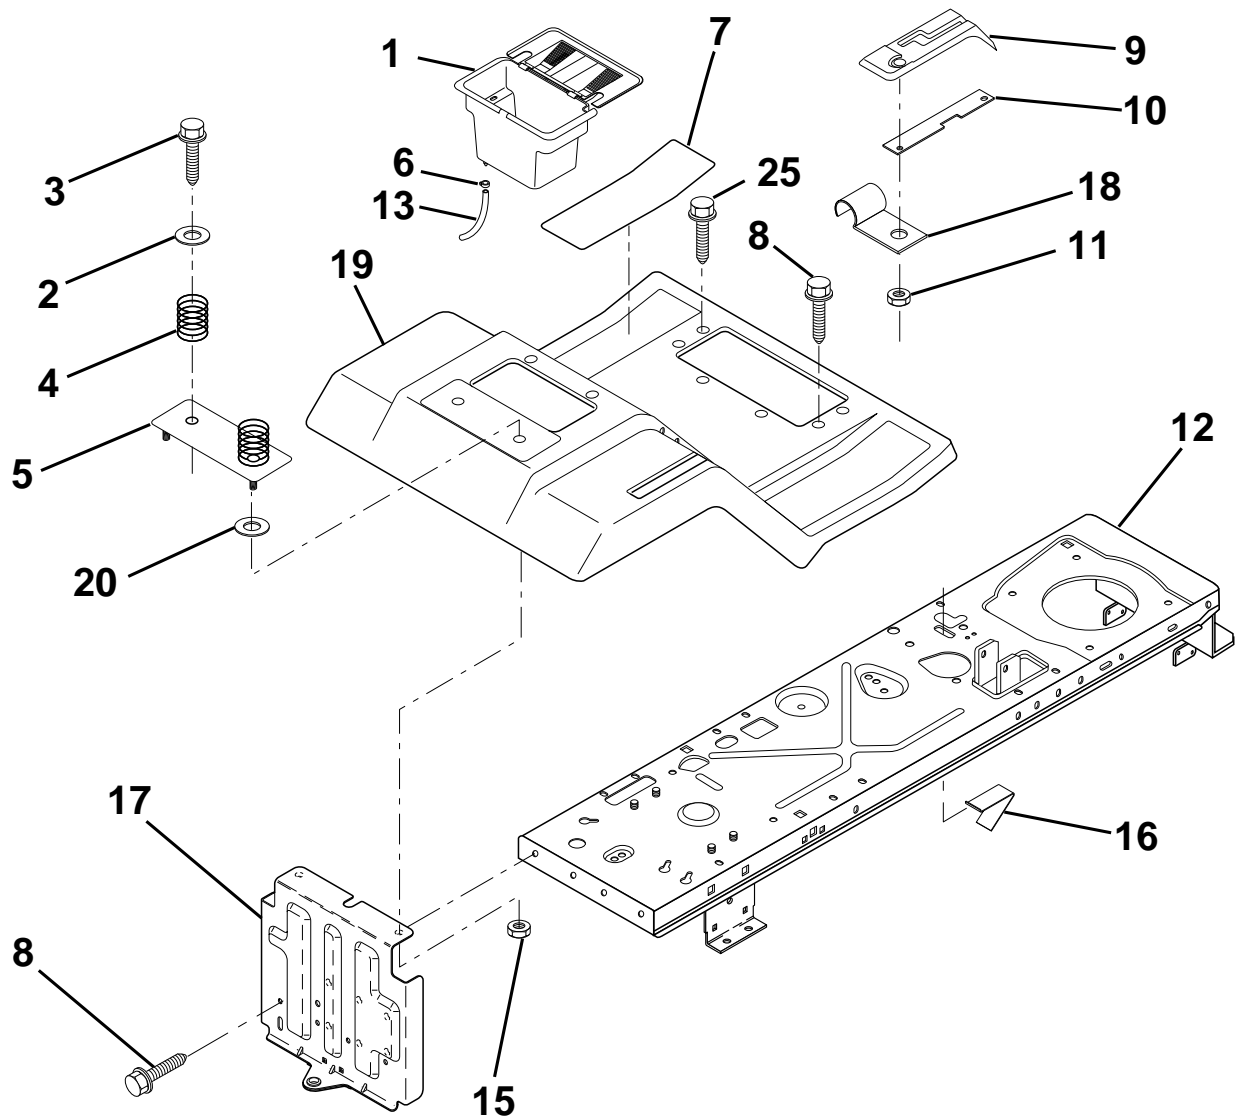

REPAIR PARTS

TRACTOR - - MODEL NO. LR120 (954001242B)

FENDER/CHASSIS

KEY NO.	PART NO.	DESCRIPTION	KEY NO.	PART NO.	DESCRIPTION
1	532144940	Case, Battery	11	532124346	Nut, Self-Threading, Wsher Hd 3/16
2	819132012	Washer 13/32 x 1-1/4 x 12 Ga.	12	532145190	Assembly, Frame
3	817490612	Screw, Hex Wsh. Thrdrol 3/8-16 x 3/4	13	532109238	Tube, Battery Drain
4	532124181	Spring, Compression, Seat	15	873640400	Nut, Keps 1/4-20 UNC
5	532125142	Plate, Asm. Battery	16	532141736	Switch Actuator
6	532109596	Clamp, Hose	17	532140782	Drawbar
7	532124144	Pad, Footrest	18	532126470	Clip, Insulated
8	817490512	Screw Thdrol 5/16-18 x 3/4	19	532141393	Fender/Footrest
9	532126994	Console, Shift Control	20	819091413	Washer 9/32 x 7/8 x 13 Ga.
10	532139783	Bar, Shift Lock	25	817190516	Scr-Hx Wsh Thd Rol 5/16-18 x 1

HARDWARE SHOWN LARGER FOR EASIER IDENTIFICATION