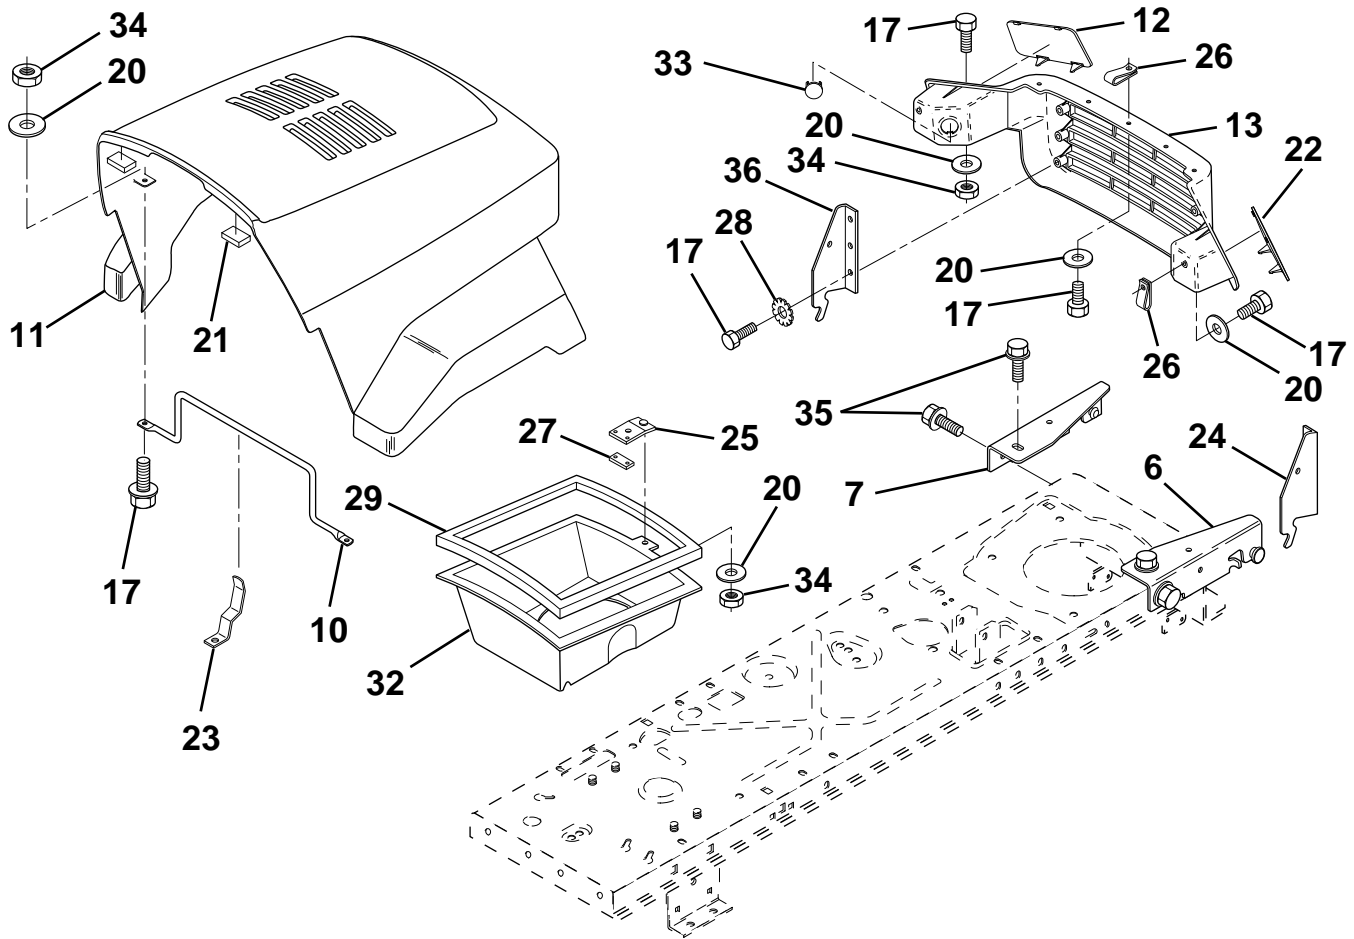

REPAIR PARTS

TRACTOR - - MODEL NUMBER LR120 (954830051A)

HOOD

KEY NO.	PART NO.	DESCRIPTION	KEY NO.	PART NO.	DESCRIPTION
6	532140051	Bracket Asm. Pivot Hood RH	24	532142873	Bracket Pivot Hood RH
7	532140050	Bracket Asm. Pivot Hood LH	25	532131037	Clip Asm. Duct Air
10	532130850	Brace Hood	26	532052921	Clip Tinnerman
11	532140142	Hood	27	532131028	Clip Tinnerman
12	532130986	Lens LH	28	811050400	Washer Lock Ext. Tooth
13	532130984	Grille	29	532120537	Strip Foam
17	874780410	Bolt Fin Hex 1/4-20 x 5/8	32	532123840	Duct Air Hood
20	819091016	Washer, Flat 1/4	33	532131319	Plug, Socket, Light
21	532126938	Bumper Hood	34	873680400	Nut Crownlock 1/4-20 Unc
22	532130985	Lens RH	35	817490512	Screw Thdrol 5/16-28 x 3/4
23	532139969	Latch Hood	36	532128445	Bracket Pivot Hood LH

HARDWARE SHOWN LARGER FOR EASIER IDENTIFICATION