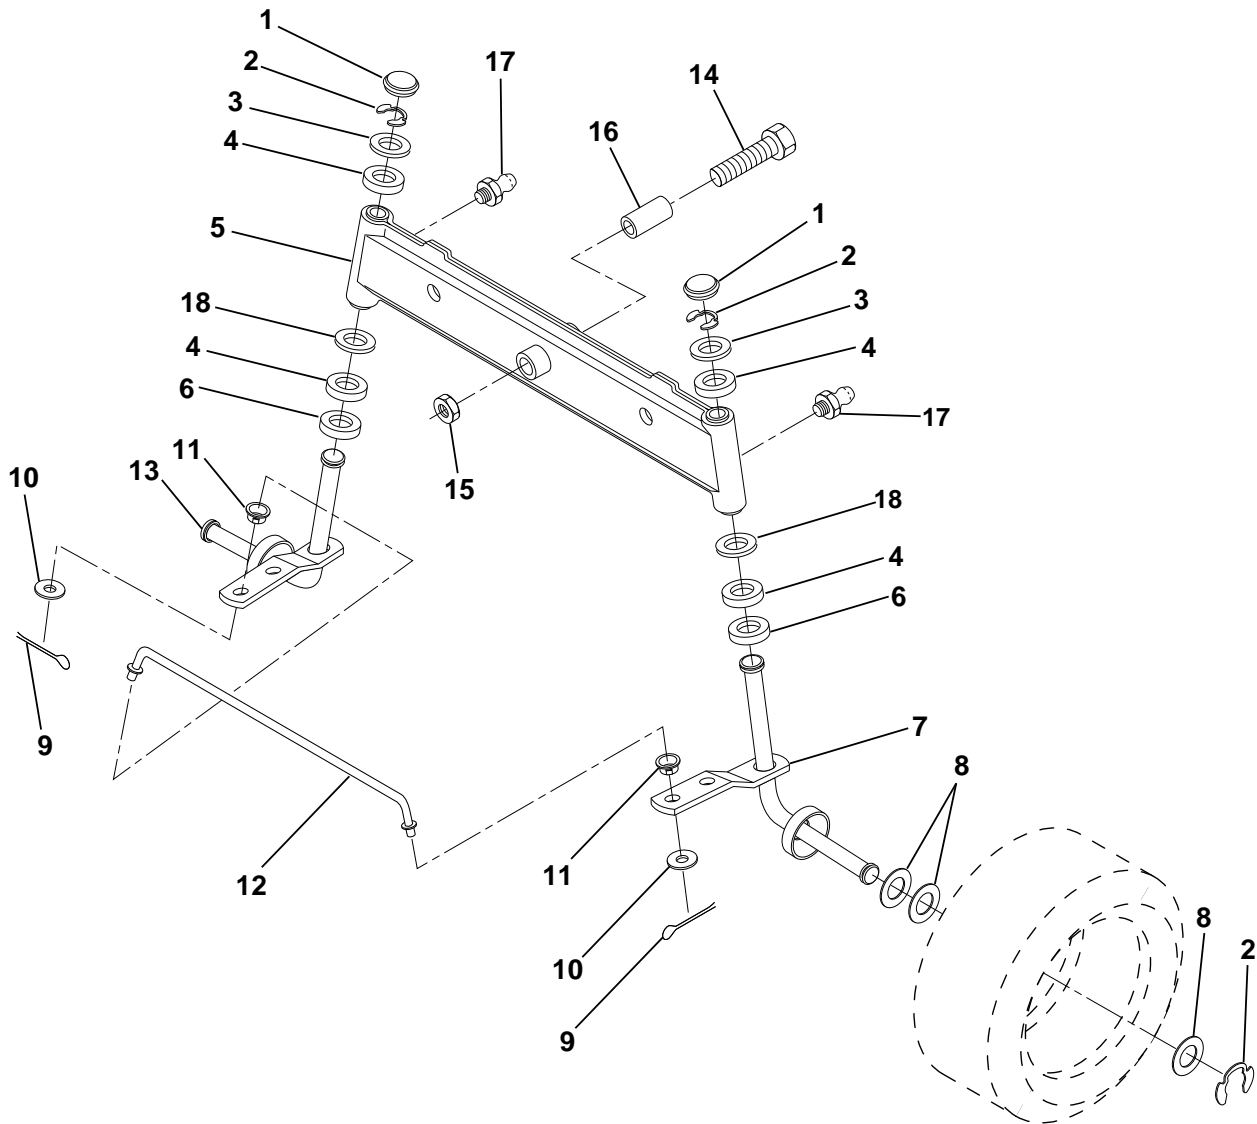

REPAIR PARTS

TRACTOR - - MODEL NUMBER LR120 (954830051A)

FRONT AXLE

KEY NO.	PART NO.	DESCRIPTION	KEY NO.	PART NO.	DESCRIPTION
1	532121232	Cap, Spindle	10	819131316	Washer 13/32 x 13/16 x 16 Ga.
2	812000029	Ring, Clip	11	532126847	Bushing
3	532121748	Washer 25/32 x 1-5/8 x 16 Ga.	12	532130465	Rod, Tie
4	532124937	Nyliner	13	532137061	Spindle, L.H. Asm.
5	532142033	Axle, Front	14	874011056	Bolt Hex 5/1-11 x 3-1/2
6	532124931	Bearing, Thrust	15	873901000	Nut, Lock Flange 5/8-11
7	532137062	Spindle, R.H. Asm.	16	532110438	Spacer Bearing Axle
8	532121749	Washer 25/32 x 1-1/4 x 16 Ga.	17	532124836	Fitting Grease
9	876020412	Pin, Cotter 1/8 x 3/4	18	819272016	Washer 27/32 x 1-1/4 x 16 Ga.

HARDWARE SHOWN LARGER FOR EASIER IDENTIFICATION