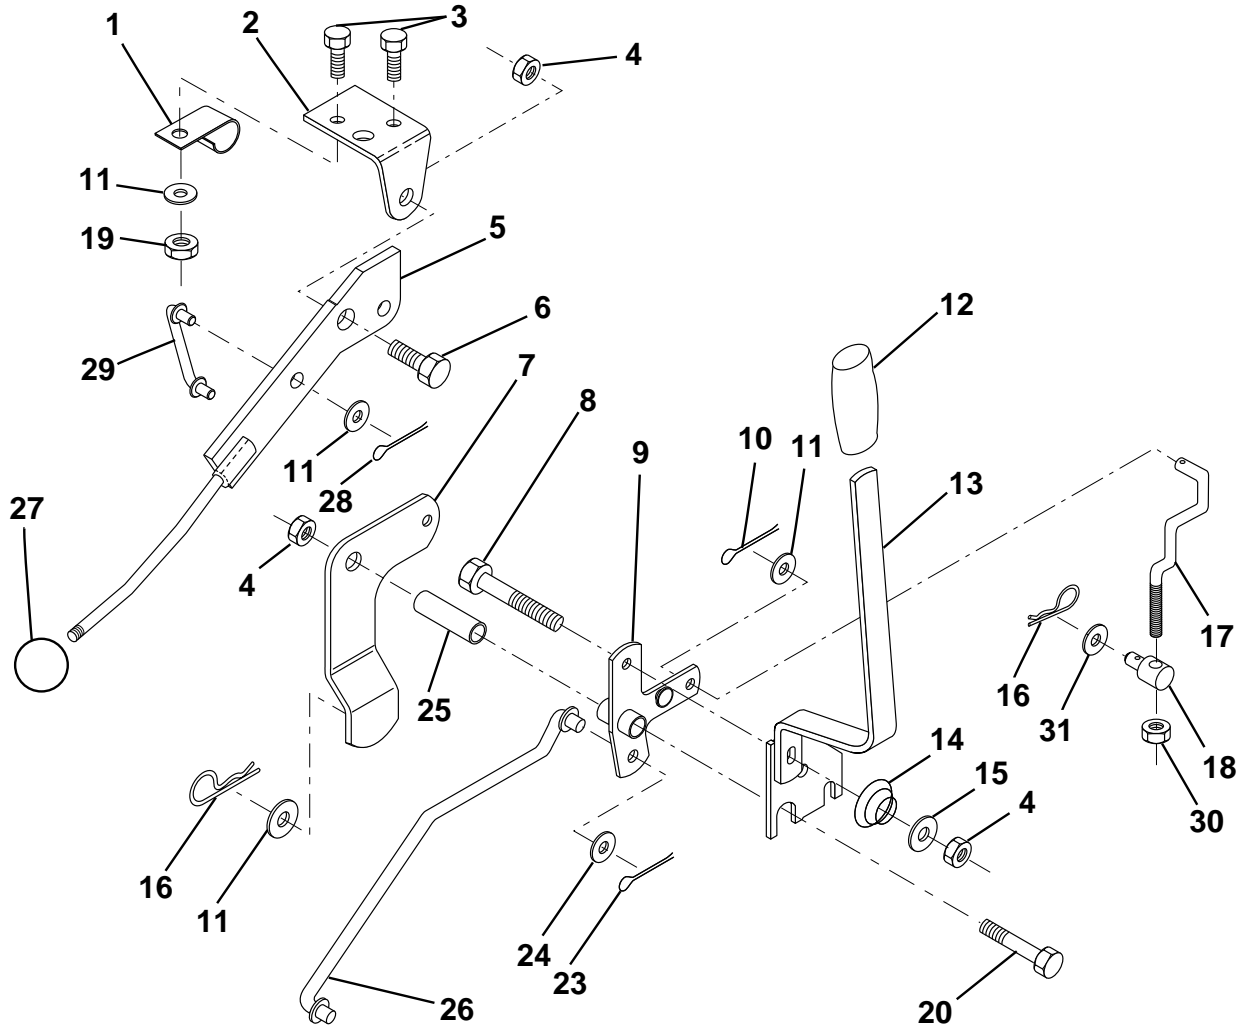

REPAIR PARTS

TRACTOR - - MODEL NUMBER LR120 (954830051A)

MOWER LIFT LEVER

KEY NO.	PART NO.	DESCRIPTION	KEY NO.	PART NO.	DESCRIPTION
1	532126470	Clip, Insulated	15	819131212	Washer 13/32 x 3/4 x 12 Ga.
2	532122018	Bracket, Mower Clutch	16	532124961	Retainer, Spring
3	871110408	Bolt, Fin. Hex 1/4-20 UNC x 1/2	17	532127359	Link, Front Lift
4	873680600	Nut, Crownlock 3/8-16 UNC	18	532142028	Trunnion, Adj. 94
5	532145187	Assembly, Clutch Lever	19	873680400	Nut, Crownlock 1/4-20
6	532106451	Bolt, Shoulder	20	874760644	Bolt, Fin. Hex 3/8-16 UNC x 2-3/4
7	532135371	Assembly, Mower Clutch Arm	23	876020416	Pin, Cotter 1/8 x 1
8	874760636	Bolt, Hex 3/8-16 UNC x 2-1/4	24	819171612	Washer 17/32 x 1 x 16 Ga.
9	532121930	Bellcrank, Asm. Lift	25	532121933	Tube, Spacer
10	876020412	Pin, Cotter 1/8 x 3/4	26	532141470	Rod, Mower Lift
11	819131316	Washer 13/32 x 13/16 x 16 Ga.	27	532106932	Knob
12	532122027	Grip, Handle	28	876020312	Pin, Cotter 3/32 x 3/4
13	532139352	Assembly, Lift Handle	29	532131655	Link, Mower Clutch
14	532123496	Spring, Compression	30	873350600	Nut Hex Jam 3/8-16 Unc
			31	819132012	Washer 13/32 x 1-1/4 x 12

HARDWARE SHOWN LARGER FOR EASIER IDENTIFICATION