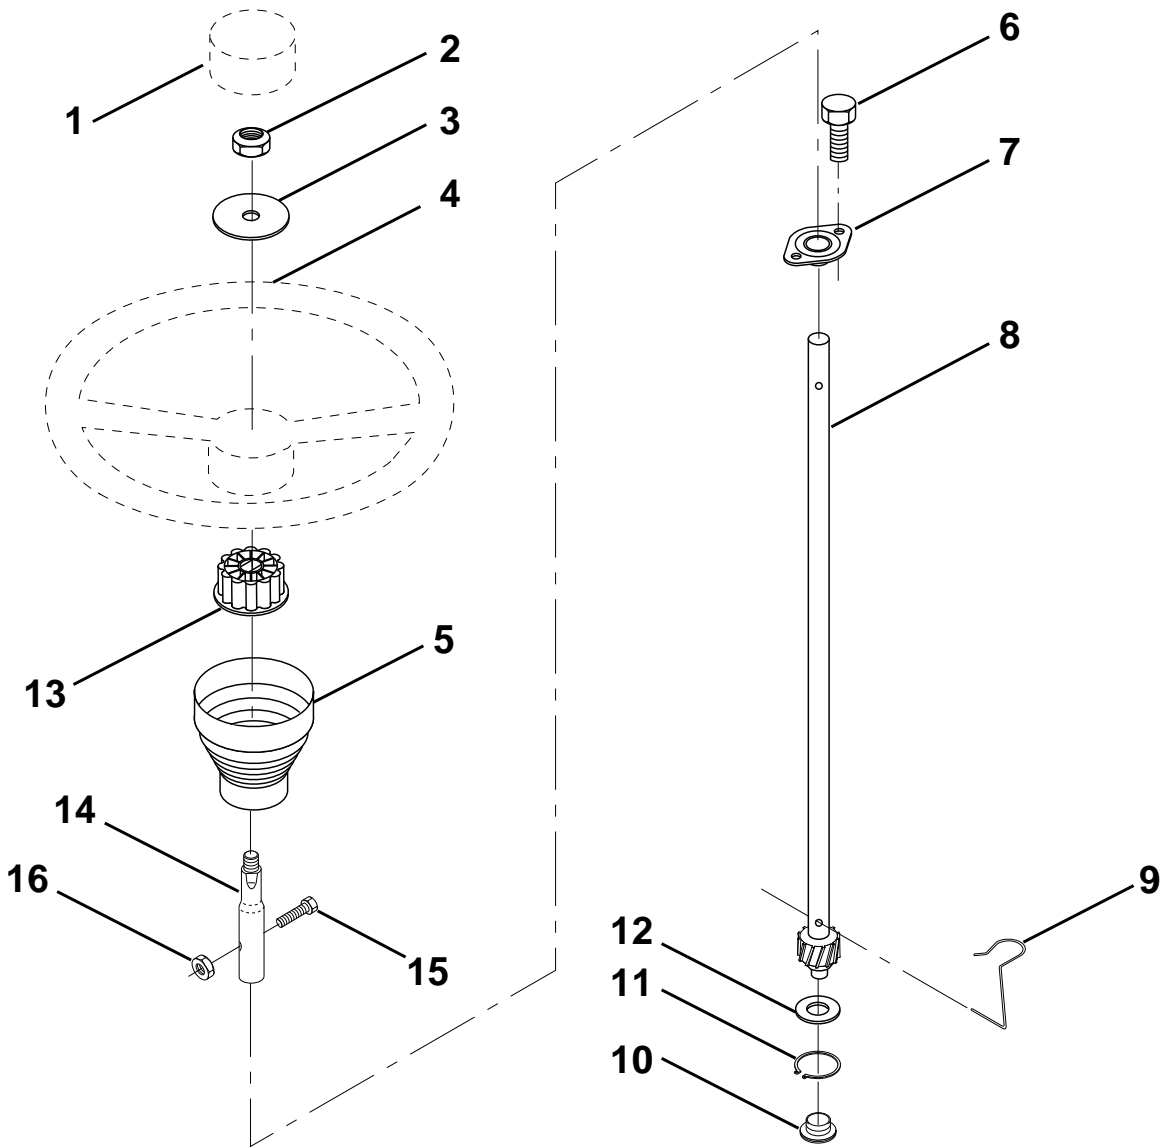

REPAIR PARTS

TRACTOR - - MODEL NUMBER LR120 (954830051A)

STEERING WHEEL

KEY NO.	PART NO.	DESCRIPTION
1	532124416	Insert, Wheel, Steering
2	532124701	Nut, Lock 3/8-24 UNF
3	819133808	Washer 12/32 x 2-3/8 x 8 Ga.
4	532124415	Wheel, Steering
5	532127396	Sleeve, Steering
6	817431008	Screw, Hex #10-16 x 1/2 TY-B
7	532102803	Bushing, Steering
8	532147391	Shaft, Steering

KEY NO.	PART NO.	DESCRIPTION
9	532124210	Clip, Steering
10	532123438	Bushing, Lower, Steering
11	812000045	Ring, Retaining
12	819211616	Washer 21/32 x 1 x 16 Ga.
13	532104820	Adaptor, Wheel, Steering
14	532147392	Extension Shaft
15	874780520	Bolt, Fin, Hex 5/16-18 UNC x 1-1/4
16	873800500	Nut Lock, Hex W/Ins 5/16-18 UNC

HARDWARE SHOWN LARGER FOR EASIER IDENTIFICATION