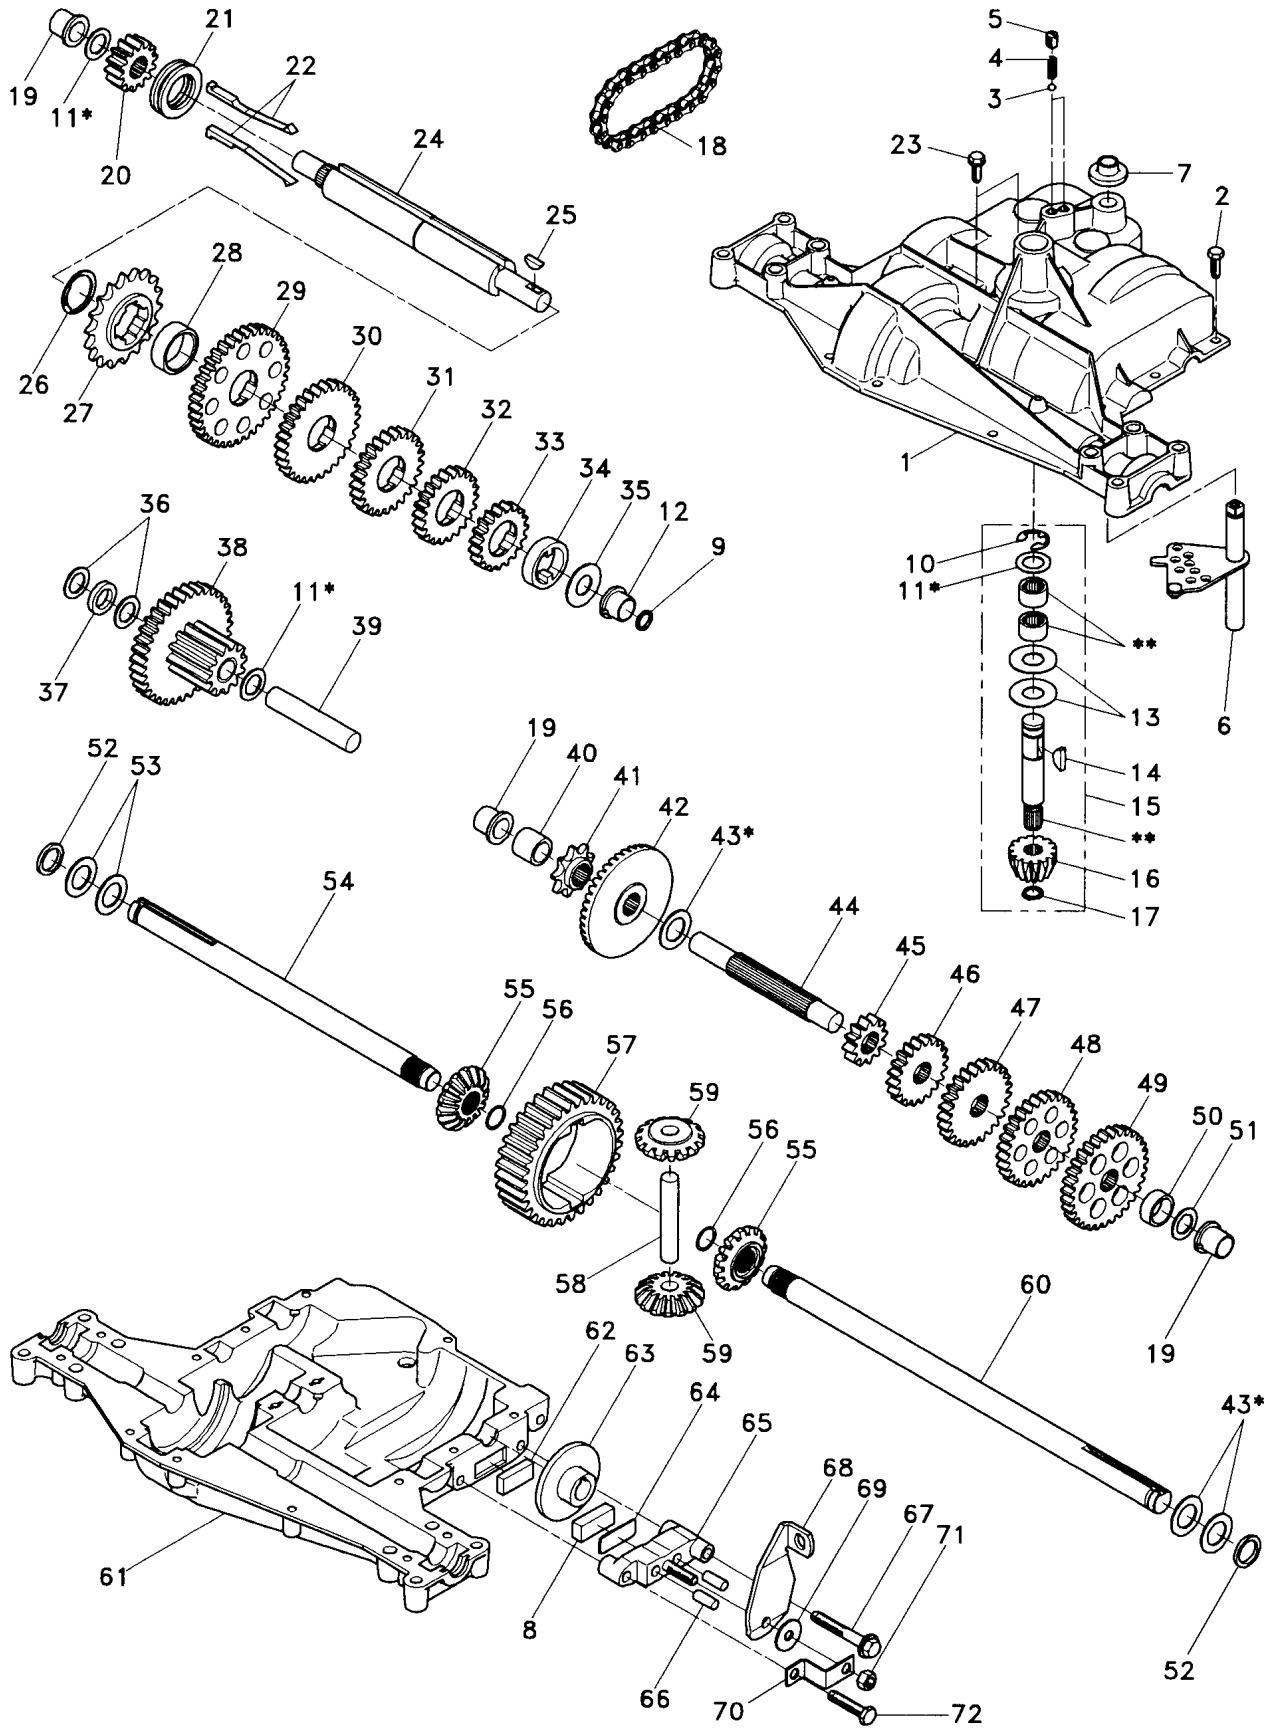

REPAIR PARTS

TRACTOR - - MODEL NUMBER LR120 (954830051A)

MOWER DECK

KEY NO.	PART NO.	DESCRIPTION	KEY NO.	PART NO.	DESCRIPTION
1	532140064	Spring, Mower Clutch	31	817490508	Screw, Hex Wsh. Thdrol. 5/16-18 x 1/2
2	532122052	Spacer, Retainer	32	532122051	Arm, Support Idler Mower
3	873680600	Nut, Crownlock 3/8-16	33	532131560	Deflector
4	532130840	Brake Asm.	34	532130758	Latch Hook
5	532131251	Guide, Belt Idler	35	532125004	Nut, Weld
6	532121316	Pulley, Flat Idler	36	532121980	Rod, Hinge
7	872110616	Bolt, Carr. 3/8-16 x 1-3/4 Gr. 5	37	532123713	Spring, Torsion Deflector
8	819131410	Washer 13/21 x 7/8 x 10 Ga.	38	532105304	Cap, Sleeve
9	532127744	Arm Asm., Idler Mower	39	819111016	Washer 11/32 x 5/8 x 16 Ga.
10	872140610	Bolt, Carriage 3/8-16 x 1-1/4	40	532110452	Pushnut
11	532130841	Rod, Brake	41	532131264	V-Belt
12	532127356	Bracket, Lift R. H. Rear	42	819171616	Washer 11/32 x 5/8 16 Ga.
13	872140506	Bolt, Carriage 5/16-18 x 3/4	43	532124660	Retainer, Spring
14	873680500	Nut, Crownlock 5/16-18	44	532140608	Keeper, L. H.
15	532127357	Bracket, Lift L. H. Rear	45	532110485	Bearing
16	532140093	Keeper, R. H.	46	532128774	Housing Mandrel Vented
17	532128508	Link, Asm. Mower Stabilizer	47	532129895	Bearing
18	532128511	Pin, Drive	48	532137645	Shaft, Mandrel (Includes Key # 47)
19	532127380	Bracket, Asm. Front	49	532133943	Washer, Hardened
20	532140101	Blade Mulching	55	810071000	Washer, Lock#10
21	532140296	Washer, Hard	56	871161010	Screw
22	810030600	Washer, Lock 3/8	57	874930516	Bolt, Hex 5/16-18 x 1
23	532850857	Bolt 3/8-24 x 1-1/4 Gr. 8	58	532063124	Locknut 5/16-18
24	532140329	Stripper	59	532133841	Acorn Nut 5/16-18
25	532138776	Screw Thdrol Hex Hd	60	532140102	Mulcher Plate
26	532129963	Washer .150 Thk.	61	819061216	Washer #10
27	532129983	Deck Assembly	--	532130794	Mandrel Asm. (Includes Key No.'s 22-23, 26, 29 and 45-48)
28	532129207	Pulley, Mandrel	--	532140979	Deck, Mower Complete (Std. Deck - Order separately mulcher plate components key nos. 50-58)
29	532137266	Nut, Flangelock 9/16			
30	532136631	Bracket, Asm. Deflector			

HARDWARE SHOWN LARGER FOR EASIER IDENTIFICATION

REPAIR PARTS

TRACTOR - - MODEL NUMBER LR120 (954830051A)

DANA TRANSAXLE - - MODEL NO. 4360-78