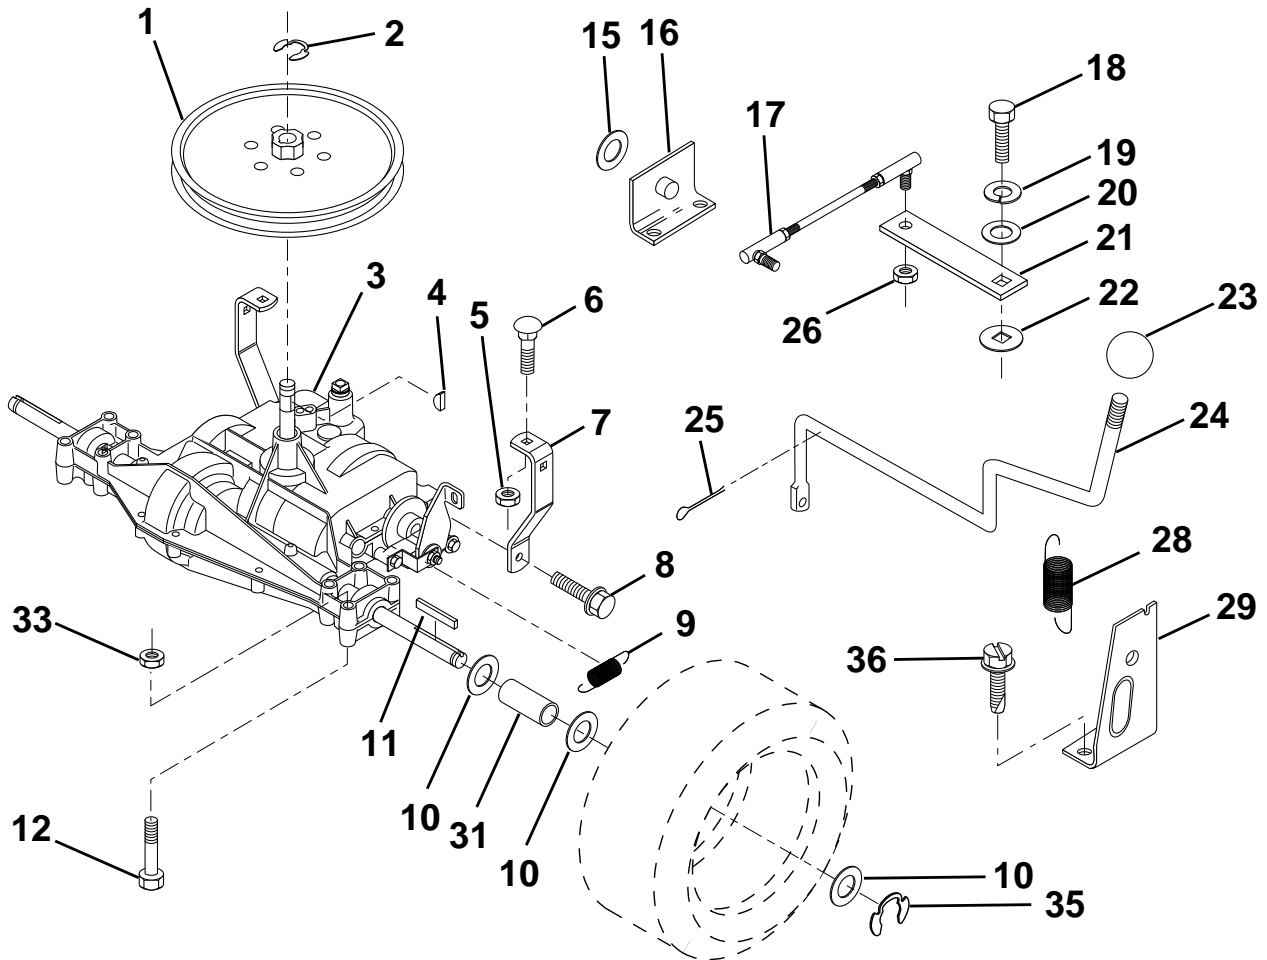

REPAIR PARTS

TRACTOR - - MODEL NUMBER LR120 (954830051A)

TRANSAXLE

KEY NO.	PART NO.	DESCRIPTION	KEY NO.	PART NO.	DESCRIPTION
1	532123385	Pulley	18	874550412	Bolt, Fin Hex 1/4-28 UNF x 3/4 Gr. 8
2	812000028	Ring, Retainer	19	810040400	Washer, Lock 1/4
3	-----	Transaxle, Dana 5 Spd. Model No. 4360-79	20	819091210	Washer 9/32 x 3/4 x 10 Ga.
4	532125096	Key, Woodruff #9	21	532123539	Arm, Shift
5	873680500	Nut, Crownlock 5/16-18	22	532105701	Washer, Shift Plate
6	872140506	Bolt, Carriage 5/16-18 UNC x 3/4	23	532106933	Knob, Rd 1/2-13
7	532123378	Strap, Torque	24	532128215	Rod Shift
8	817490512	Screw 5/16-18 x 3/4	25	876020416	Pin, Cotter 1/8 x 1
9	532146682	Spring, Brake	26	873810500	Locknut 5/16-24 UNF
10	532121749	Washer 25/32 x 1-1/4 x 16 Ga.	28	532128085	Extension, Spring
11	532123583	Key, Square	29	532128084	Support Handle Shift RH
12	874760644	Bolt, Fin Hex 3/8-16 Unc x 2-3/4	31	532109502	Spacer Axle
15	819171616	Washer 17/32 x 1 x 16 Ga.	33	873680600	Nut Crownlock 3/8-16 Unc
16	532124600	Support Handle Shift LH	35	812000001	E-Ring
17	532123632	Link, Shift	36	817720408	Screw

HARDWARE SHOWN LARGER FOR EASIER IDENTIFICATION