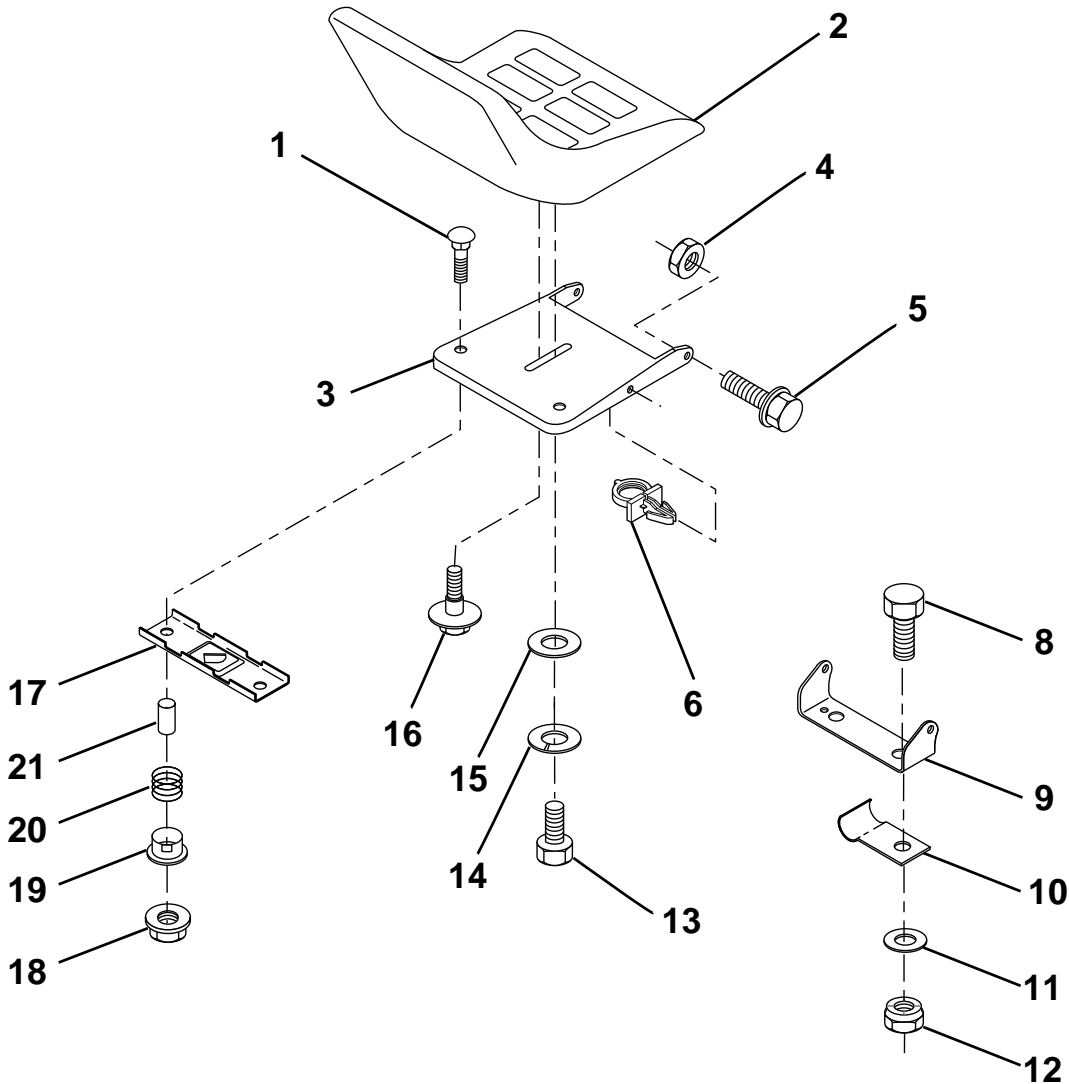

REPAIR PARTS

TRACTOR - - MODEL NUMBER LR120 (954830051A)

SEAT

KEY NO.	PART NO.	DESCRIPTION
1	872050411	Bolt, Carriage 1/4-20 x 1-3/8
2	532130875	Seat
3	532140552	Pan, Seat
4	873800500	Nut, Crownlock 5/16-18
5	532139888	Bolt, Shoulder 5/16-18 UNC
6	532145006	Clip, Push-In Hinged
8	874760616	Bolt, Fin Hex 3/8-16 UNC x 3/4
9	532140551	Bracket, Pivot Seat
10	532126471	Clip, Insulated
11	819133210	Washer 12/32 x 2 x 10 Ga.

KEY NO.	PART NO.	DESCRIPTION
12	873800600	Nut, Crownlock 3/8-16 UNC
13	874780814	Bolt Hex 1/2-13 x 7/8
14	810040800	Washer Lock Hvy. Hlcl Spring 1/2
15	819171912	Washer, 17/32 x 1-3/16 x 12 Ga.
16	532127018	Bolt, Shoulder
17	532121246	Bracket, Switch, Mounting
18	532123976	Nut, Hex Large Flange Lock
19	532121248	Bushing, Snap
20	532121250	Spring, Compression
21	532134300	Spacer, Split 28 Id. x .88 Lg.

HARDWARE SHOWN LARGER FOR EASIER IDENTIFICATION