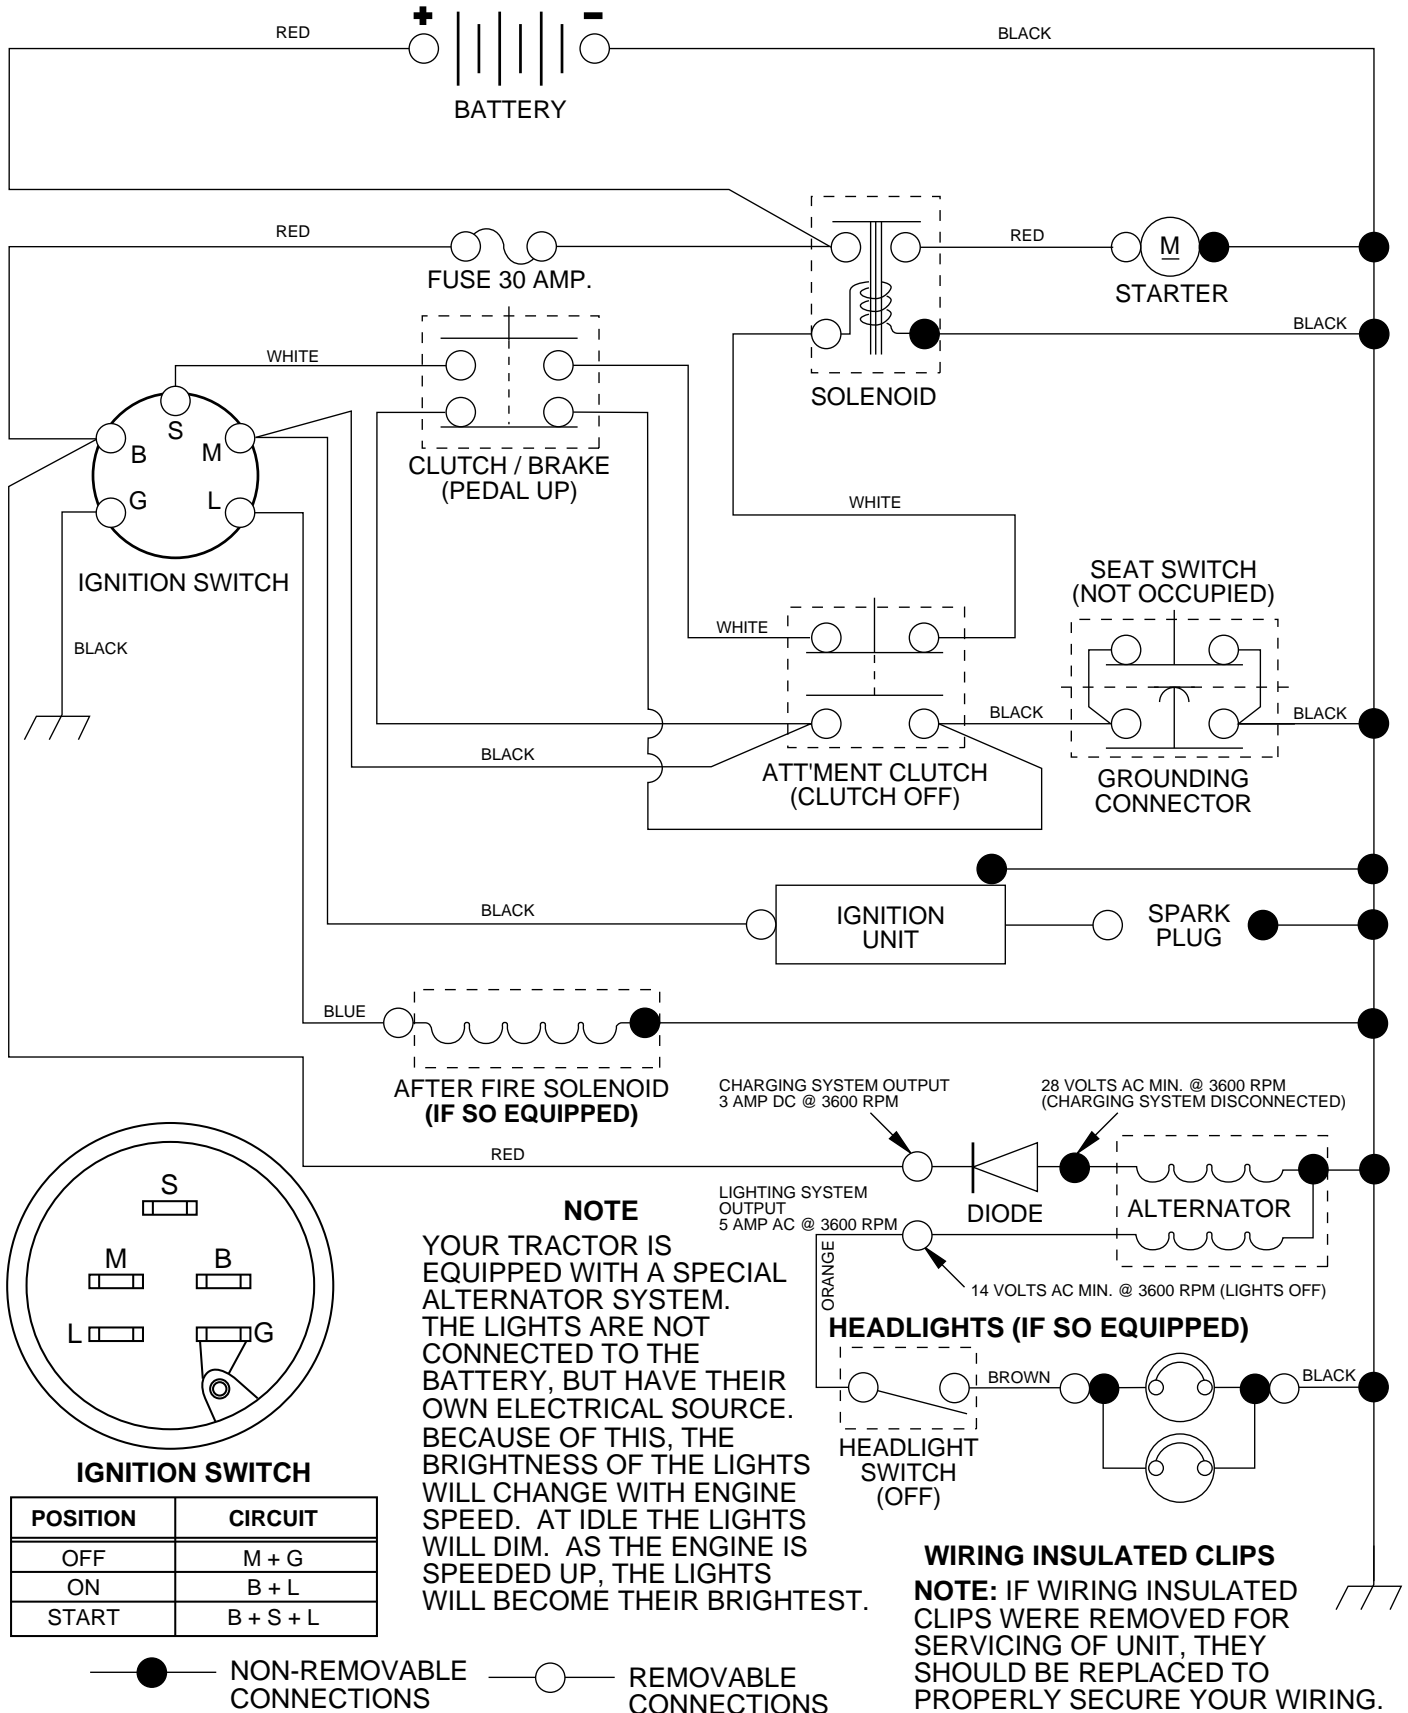

TRACTOR - - MODEL NUMBER LR120 (954830051A)

SCHEMATIC