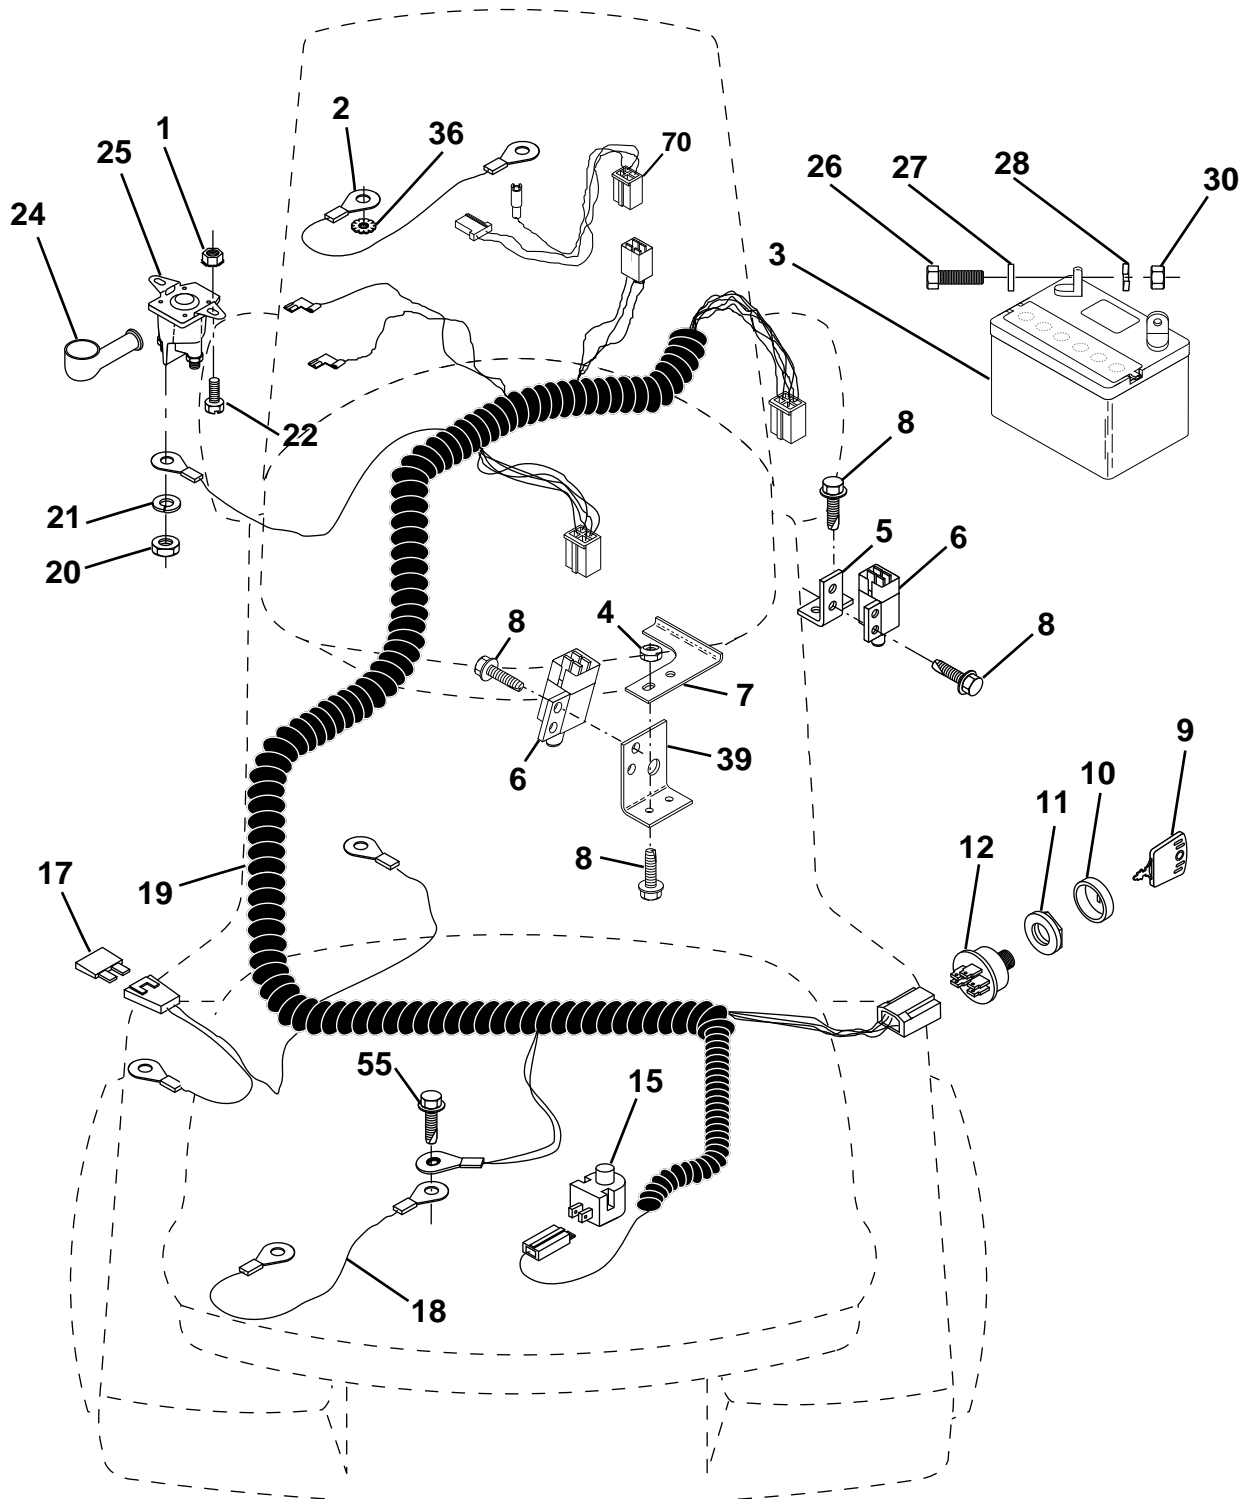

REPAIR PARTS

TRACTOR - - MODEL NUMBER LR120 (954830051A)

ELECTRICAL

REPAIR PARTS

TRACTOR - - MODEL NUMBER LR120 (954830051A)

ELECTRICAL

KEY NO.	PART NO.	DESCRIPTION
1	873640400	Nut, Hex Keps 1/4-20
2	532108423	Assembly, Cable
3	532144924	Battery
4	532069180	Nut, Lock #10-24 UNC
5	532108236	Bracket, Switch
6	532109553	Switch, Interlock (4-terminal)
7	532146374	Keeper, Actuator
8	817021008	Screw, Hex Hd. Tap #10-24 x 1/2
9	532140401	Key, Steel Delta
10	532141226	Cover, Key Ignition
11	532140400	Nut, Ignition
12	532144921	Switch, Ignition
15	532121305	Switch, Plunger
17	532108824	Fuse
18	532128353	Assembly, Cable
19	532146063	Harness, Ignition
20	873350400	Nut, Hex Jam 1/4-20
21	810090400	Washer, Lock 1/4
22	871110408	Bolt, Fin. Hex 1/4-20 UNC x 1/2 Gr. 5
24	532131563	Cover, Terminal
25	532145673	Solenoid
26	874760412	Bolt, Hex Hd. 1/4-20 UNC x 3/4
27	819091016	Washer 9/32 x 5/8 x 16
28	810040400	Washer, Lock 1/4
30	873220400	Nut, Fin. Hex 1/4-20 UNC
36	811150400	Washer Lock Inter. Tooth 1/4
39	532141735	Bracket Switch Clutch
55	817490508	Screw Thdrol 5/16-18 x 1/2
70	532140413	Harness Engine

HARDWARE SHOWN LARGER FOR EASIER IDENTIFICATION