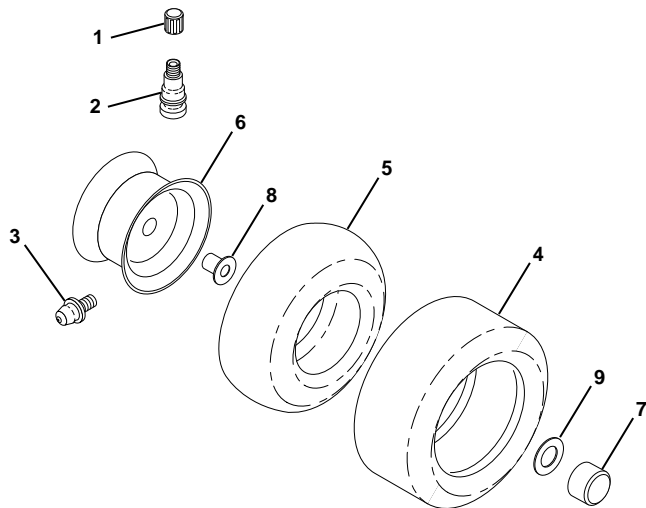

WHEELS & TIRES

KEY NO.	PART NO.	DESCRIPTION
1	532059192	Cap, Valve
2	532065139	Stem, Valve
3	532124957	Fitting, Grease (Front Wheels Only)
4	532137422	Tire, Front
4	532132703	Tire, Rear
5	532059904	Tube, Front (Optional Service Items Only)
5	532008134	Tube, Rear (Optional Service Items Only)
6	532142039	Rim, Front
6	532141652	Rim, Rear
7	532104757	Cap Axle
8	532124959	Bearing Flange
9	532121748	Washer 25/32 x 1-5/8 x 16 Ga.
--	532144334	Sealant, Tire (10 oz. Tube)