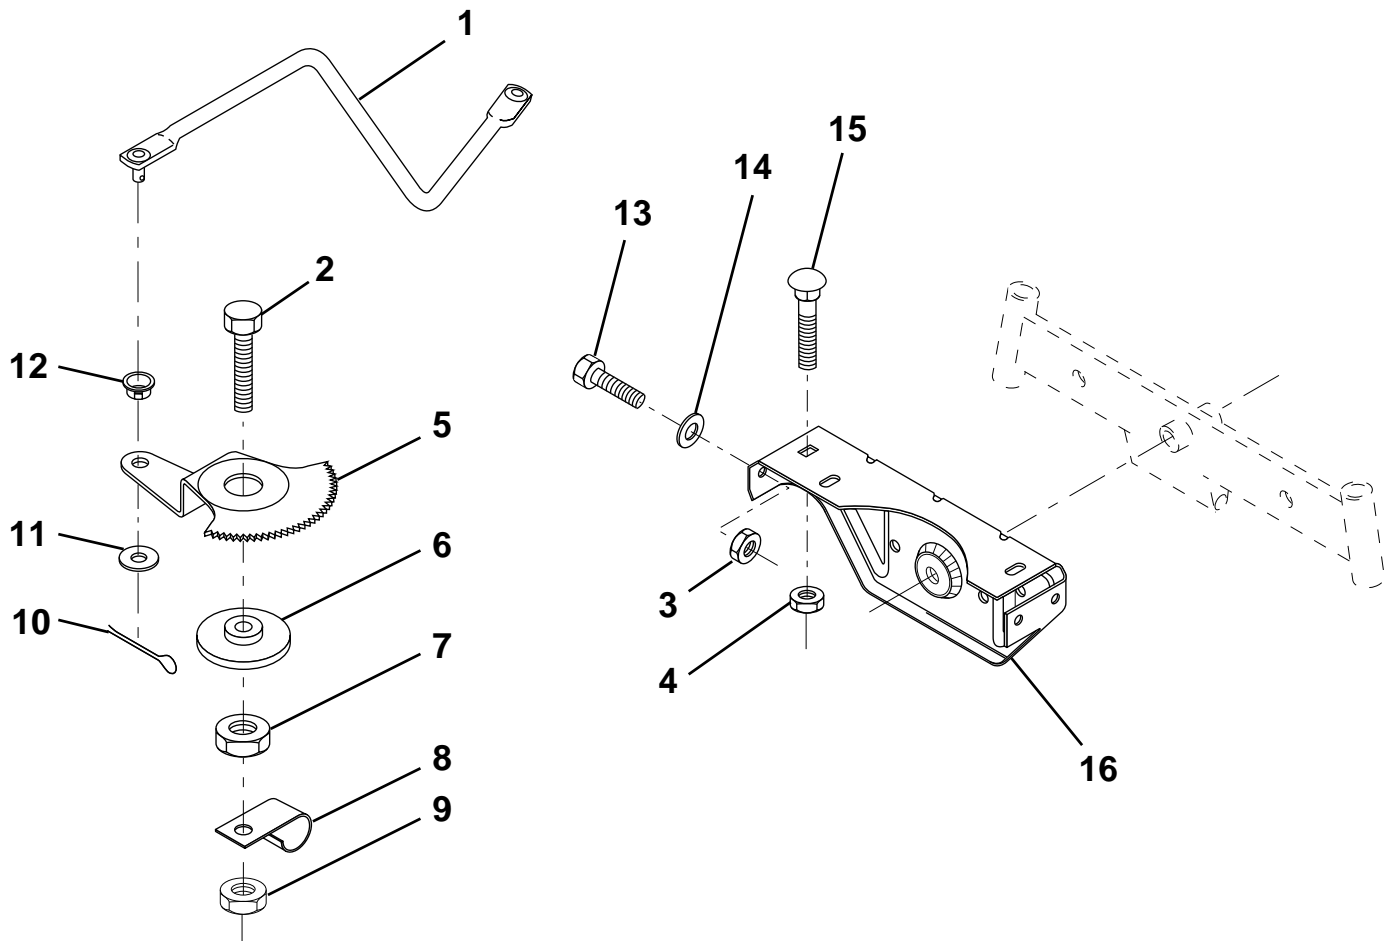

REPAIR PARTS

TRACTOR - - MODEL NUMBER LR120 (954830051A)

SECTOR GEAR / AXLE SUPPORT

KEY NO.	PART NO.	DESCRIPTION
1	532132566	Link, Drag
2	874780828	Bolt, Fin Hex 1/2-13 x 1-3/4
5	532121926	Gear, Sector
6	532121927	Bushing
7	873030800	Nut, Heavy Hex Top Lock 1/2-13 UNC
8	532126472	Clip, Insulated
9	873680800	Nut, Crownlock 3/8-16
10	876020412	Pin, Cotter 1/8 x 3/4

KEY NO.	PART NO.	DESCRIPTION
11	819131316	Washer, 13/32 x 13/16 x 16 Ga.
12	532126847	Bushing
13	874760512	Bolt, Hex Hd. 5/16-18 UNC x 3/4
14	819111416	Washer 11/32 x 7/8 x 16 Ga.
15	872110606	Bolt, Carriage 3/8-16 UNC x 3/4
17	532137096	Support, Front Axle
20	873680600	Nut, Crownlock 3/8-16 UNC
21	873680500	Nut, Crownlock 5/16-18

HARDWARE SHOWN LARGER FOR EASIER IDENTIFICATION