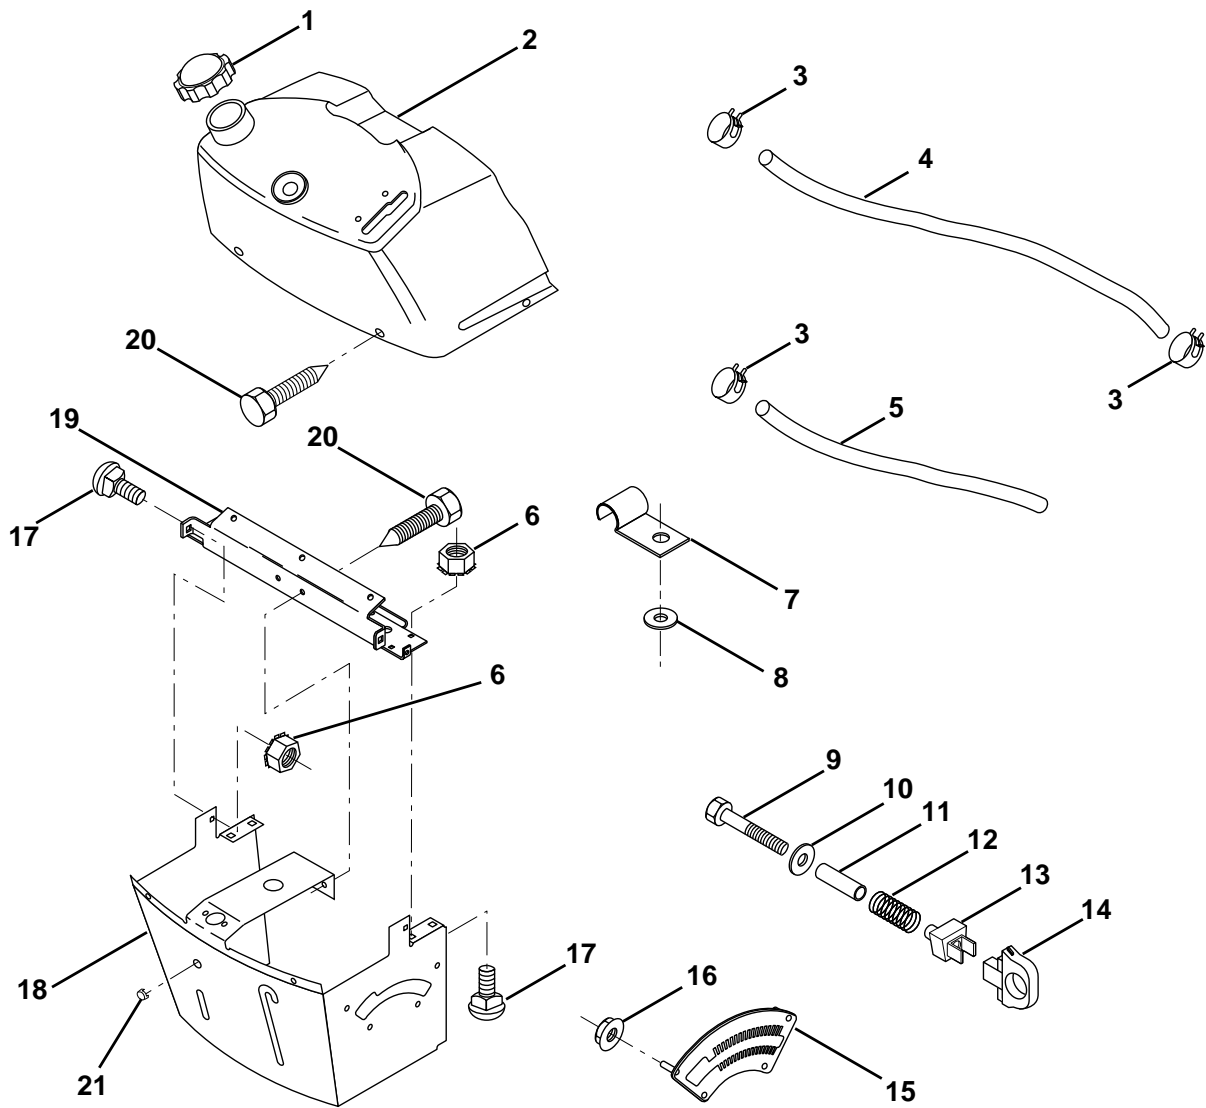

### ELECTRICAL

KEY NO.	PART NO.	DESCRIPTION
1	873640400	Nut, Hex Keps 1/4-20
2	532108423	Assembly, Cable
3	532144924	Battery
4	532069180	Nut, Lock #10-24 UNC
5	532108236	Bracket, Switch
6	532109553	Switch, Interlock (4-terminal)
7	532146374	Keeper, Actuator
8	817021008	Screw, Hex Hd. Tap #10-24 x 1/2
9	532140401	Key, Steel Delta
10	532141226	Cover, Key Ignition
11	532140400	Nut, Ignition
12	532144921	Switch, Ignition
15	532121305	Switch, Plunger
17	532108824	Fuse
18	532128353	Assembly, Cable
19	532146063	Harness, Ignition
20	873350400	Nut, Hex Jam 1/4-20
21	810090400	Washer, Lock 1/4
22	871110408	Bolt, Fin. Hex 1/4-20 UNC x 1/2 Gr. 5
24	532131563	Cover, Terminal
25	532145673	Solenoid
26	874760412	Bolt, Hex Hd. 1/4-20 UNC x 3/4
27	819091016	Washer 9/32 x 5/8 x 16
28	810040400	Washer, Lock 1/4
30	873220400	Nut, Fin. Hex 1/4-20 UNC
36	811150400	Washer Lock Inter. Tooth 1/4
39	532141735	Bracket Switch Clutch
55	817490508	Screw Thdrol 5/16-18 x 1/2
70	532140413	Harness Engine

### DASH

KEY NO.	PART NO.	DESCRIPTION	KEY NO.	PART NO.	DESCRIPTION
1	532142187	Cap, Fuel	12	532003720	Spring
2	532138394	Assembly, Dash & Fuel Tank	13	532126450	Clip, Height Adjustment
3	532123487	Clamp, Hose	14	532126115	Knob, Height Stop
4	532008544	Line, Fuel	15	532122023	Adjustment, Quadrant Height
5	532008548	Line, Fuel	16	532124346	Nut, Self-Threading 3/16-18
6	873640400	Nut, Hex, Keps 1/4-20	17	872110404	Bolt, Carriage 1/4-20 x 1/2 Gr. 5
7	532124996	Clip, Fuel Line	18	532130745	Support Assembly, Dash
8	819091216	Washer 9/32 x 3/4 x 16 Ga.	19	532134744	Brace, Cross
9	874760428	Bolt, Hex, Fin 1/4-20 x 1-3/4	20	817060408	Screw, Self-Tapping 1/4-20 x 1/2
10	819091413	Washer 11/32 x 11/16 x 16 Ga.	21	532134014	Plug Dome Black
11	532121249	Spacer, Split			