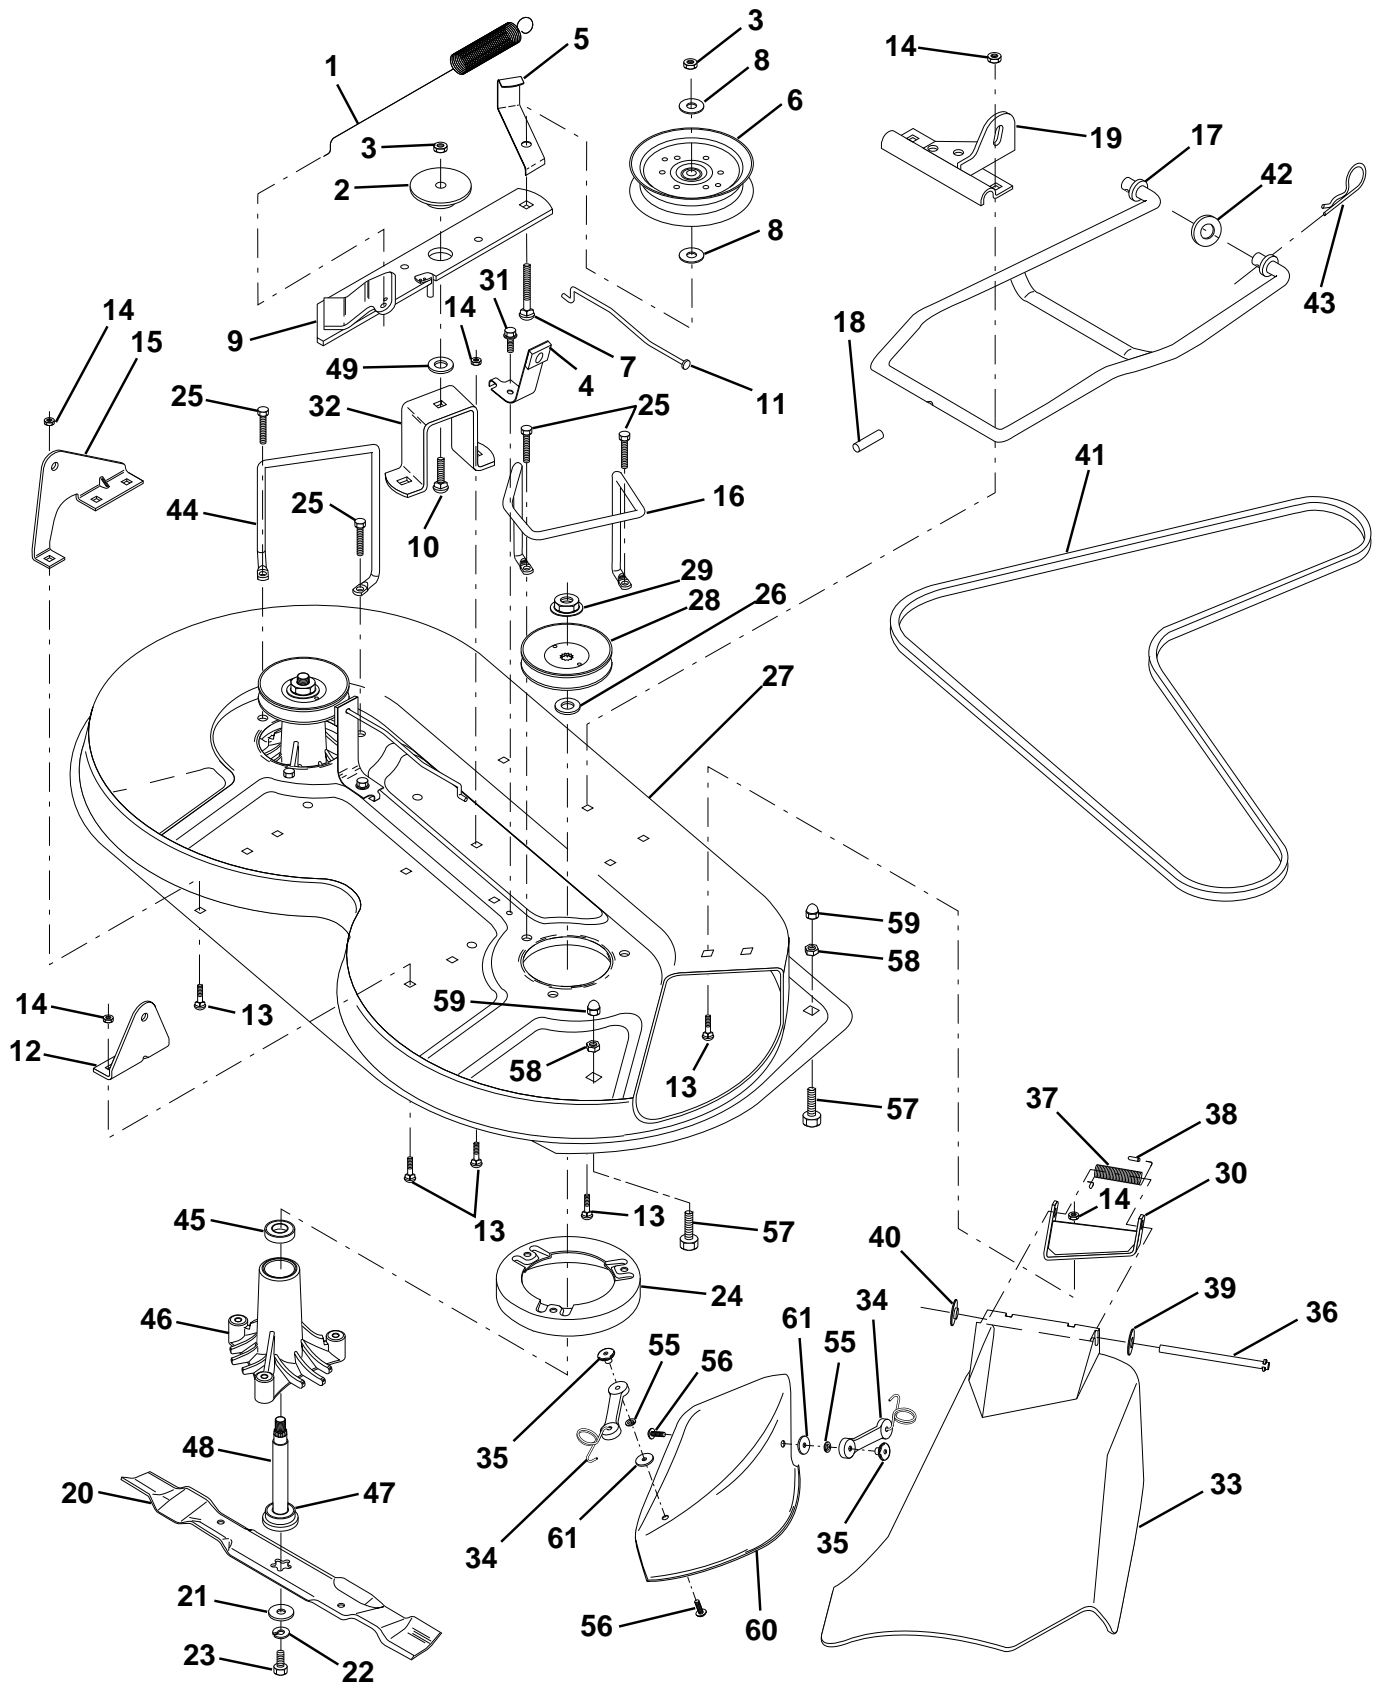

REPAIR PARTS

TRACTOR - - MODEL NUMBER LR120 (954830051A)

MOWER DECK

REPAIR PARTS

TRACTOR - - MODEL NUMBER LR120 (954830051A)

MOWER DECK

KEY NO.	PART NO.	DESCRIPTION	KEY NO.	PART NO.	DESCRIPTION
1	532140064	Spring, Mower Clutch	31	817490508	Screw, Hex Wsh. Thdrol. 5/16-18 x 1/2
2	532122052	Spacer, Retainer	32	532122051	Arm, Support Idler Mower
3	873680600	Nut, Crownlock 3/8-16	33	532131560	Deflector
4	532130840	Brake Asm.	34	532130758	Latch Hook
5	532131251	Guide, Belt Idler	35	532125004	Nut, Weld
6	532121316	Pulley, Flat Idler	36	532121980	Rod, Hinge
7	872110616	Bolt, Carr. 3/8-16 x 1-3/4 Gr. 5	37	532123713	Spring, Torsion Deflector
8	819131410	Washer 13/21 x 7/8 x 10 Ga.	38	532105304	Cap, Sleeve
9	532127744	Arm Asm., Idler Mower	39	819111016	Washer 11/32 x 5/8 x 16 Ga.
10	872140610	Bolt, Carriage 3/8-16 x 1-1/4	40	532110452	Pushnut
11	532130841	Rod, Brake	41	532131264	V-Belt
12	532127356	Bracket, Lift R. H. Rear	42	819171616	Washer 11/32 x 5/8 16 Ga.
13	872140506	Bolt, Carriage 5/16-18 x 3/4	43	532124660	Retainer, Spring
14	873680500	Nut, Crownlock 5/16-18	44	532140608	Keeper, L. H.
15	532127357	Bracket, Lift L. H. Rear	45	532110485	Bearing
16	532140093	Keeper, R. H.	46	532128774	Housing Mandrel Vented
17	532128508	Link, Asm. Mower Stabilizer	47	532129895	Bearing
18	532128511	Pin, Drive	48	532137645	Shaft, Mandrel (Includes Key # 47)
19	532127380	Bracket, Asm. Front	49	532133943	Washer, Hardened
20	532140101	Blade Mulching	55	810071000	Washer, Lock#10
21	532140296	Washer, Hard	56	871161010	Screw
22	810030600	Washer, Lock 3/8	57	874930516	Bolt, Hex 5/16-18 x 1
23	532850857	Bolt 3/8-24 x 1-1/4 Gr. 8	58	532063124	Locknut 5/16-18
24	532140329	Stripper	59	532133841	Acorn Nut 5/16-18
25	532138776	Screw Thdrol Hex Hd	60	532140102	Mulcher Plate
26	532129963	Washer .150 Thk.	61	819061216	Washer #10
27	532129983	Deck Assembly	--	532130794	Mandrel Asm. (Includes Key No.'s 22-23, 26, 29 and 45-48)
28	532129207	Pulley, Mandrel	--	532140979	Deck, Mower Complete (Std. Deck - Order separately mulcher plate components key nos. 50-58)
29	532137266	Nut, Flangelock 9/16			
30	532136631	Bracket, Asm. Deflector			

HARDWARE SHOWN LARGER FOR EASIER IDENTIFICATION