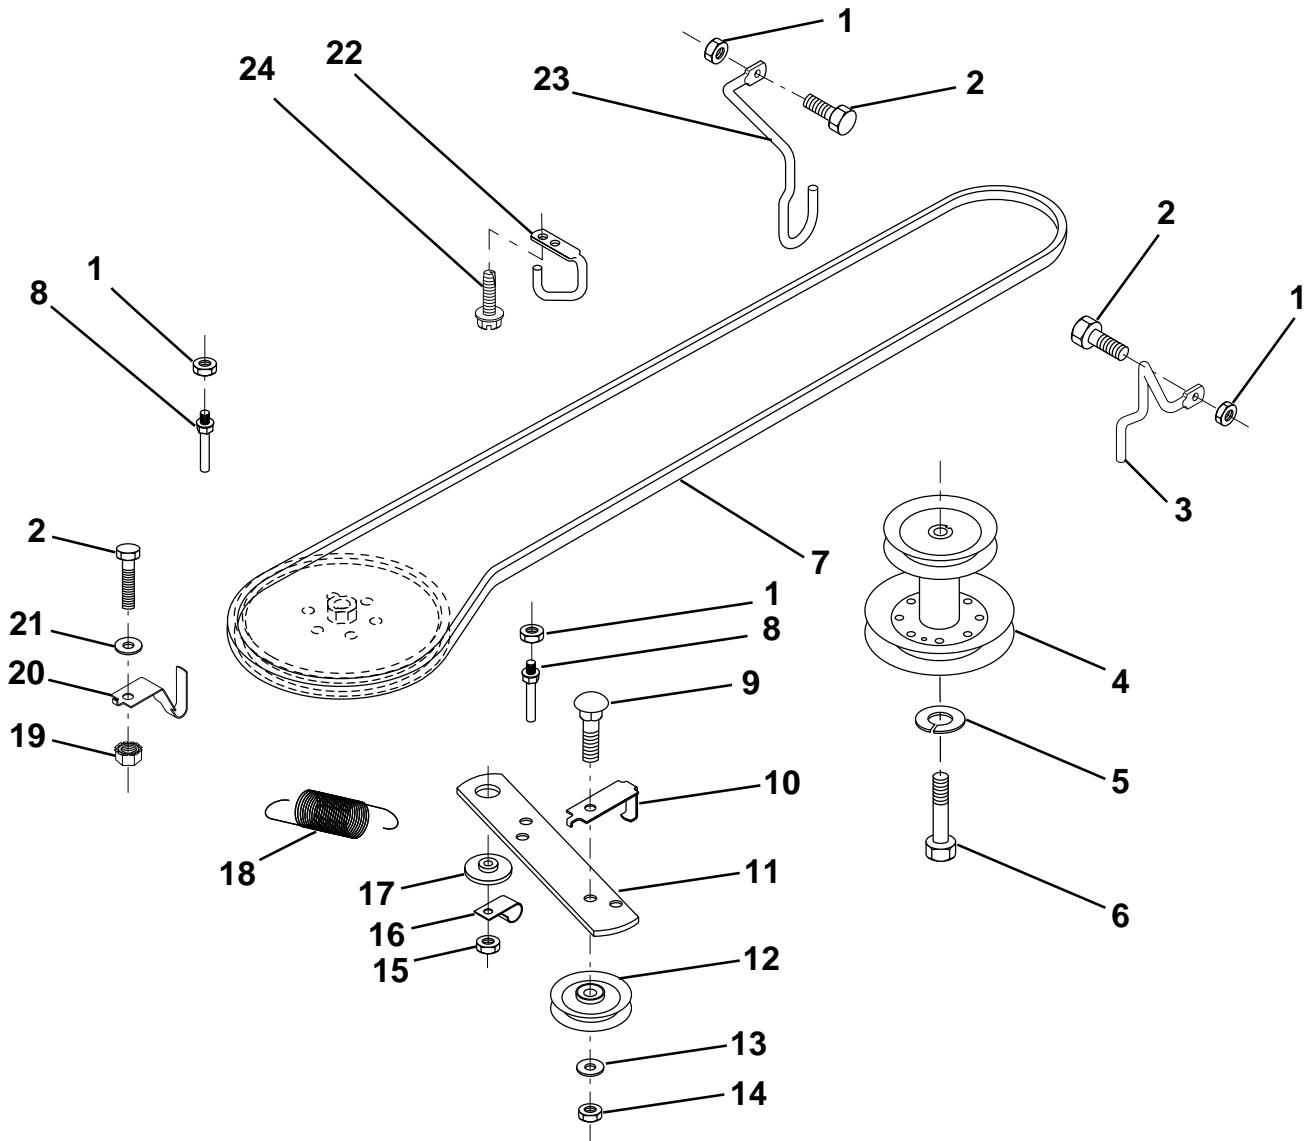

REPAIR PARTS

TRACTOR - - MODEL NUMBER LR120 (954830051A)

GROUND DRIVE

KEY NO.	PART NO.	DESCRIPTION	KEY NO.	PART NO.	DESCRIPTION
1	873680500	Nut, Crownlock 5/16-18	13	819131316	Washer 13/32 x 13/16 x 16 Ga.
2	874760512	Bolt, Hex Hd 5/16-18 UNC x 3/4	14	873930600	Nut, Centerlock 3/8-16 UNC
3	532141342	Keeper, Mower Drive, R. H.	15	873680600	Nut, Crownlock 3/8-16 UNC
4	532138029	Pulley, Engine	16	532126471	Clip, Insulated
5	810040700	Washer, Lock 7/16	17	532122052	Spacer, Retainer
6	871170744	Bolt Hex 7/16-20 Gr. 5	18	532131459	Spring Extension
7	532124525	Traction, V-Belt Drive	19	873510500	Nut, Keps 5/16-18 UNC
8	532123405	Keeper, T/A Ground Drive Belt	20	532139919	Keeper, T/A Ground Drive Belt
9	872140612	Bolt, Carr. 3/8-16 UNC x 1-1/2	21	819111016	Washer 11/32 x 5/8 x 16 Ga.
10	532123396	Keeper, Belt Ground Drive Idler	22	532123404	Keeper, Frame Ground Drive Belt
11	532140911	Arm, Ground Drive Clutch	23	532140916	Keeper, Mower Drive, L. H.
12	532123674	Idler, Flat	24	817720408	Screw

HARDWARE SHOWN LARGER FOR EASIER IDENTIFICATION