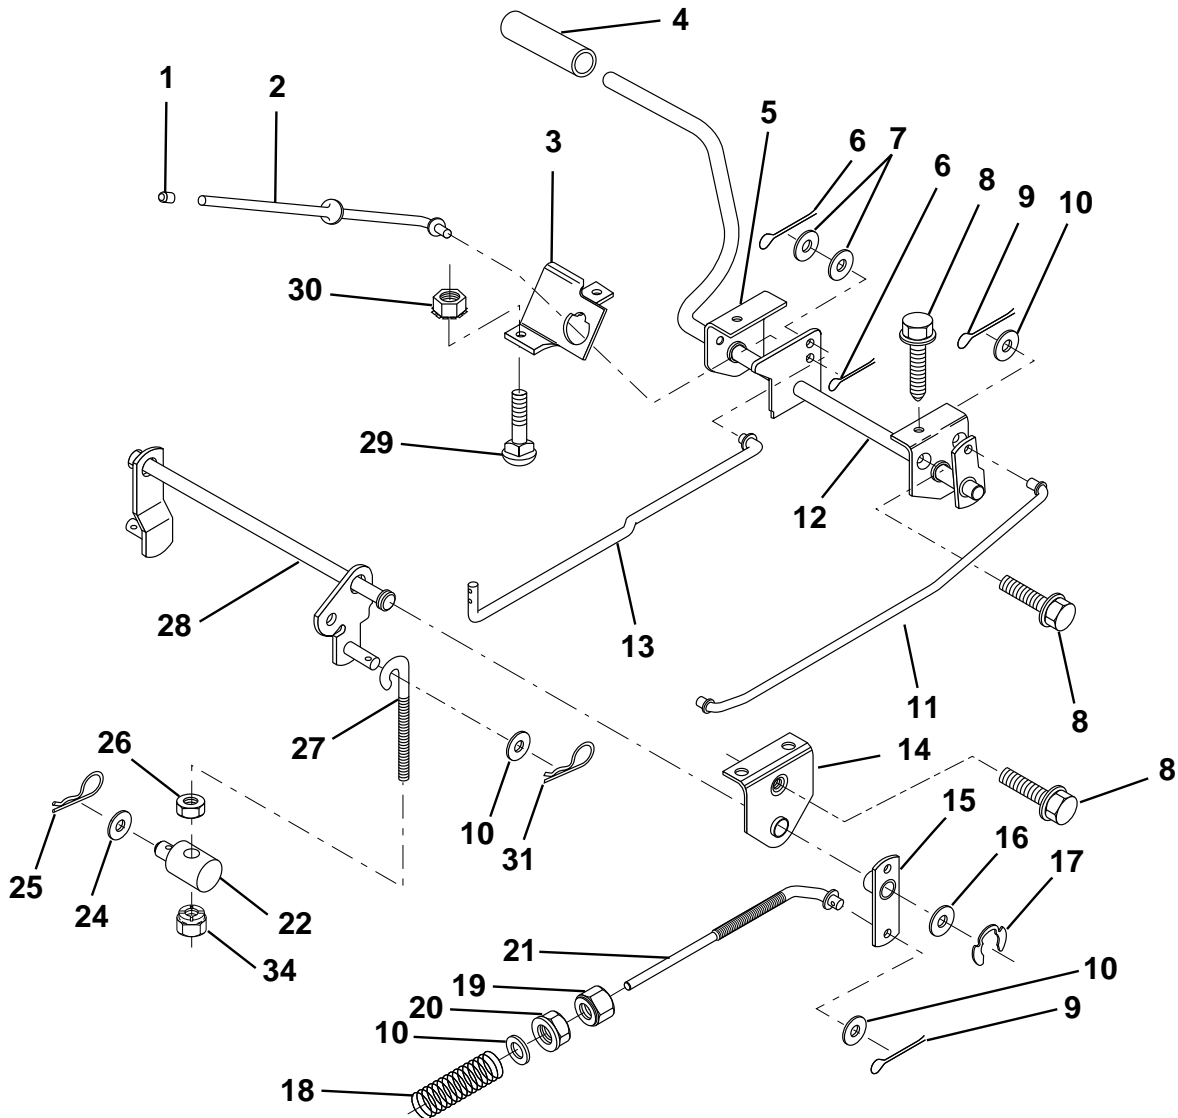

REPAIR PARTS

TRACTOR - - MODEL NUMBER LR120 (954830051A)

BRAKE / REAR MOWER LIFT ASSEMBLY

KEY NO.	PART NO.	DESCRIPTION	KEY NO.	PART NO.	DESCRIPTION
1	532071673	Cap, Plunger	16	819251816	Washer 25/32 x 1-1/8 x 16 Ga.
2	532123436	Rod, Parking Brake	17	812000034	Ring, Klip
3	532123437	Bracket, Parking Brake	18	532106888	Spring, Brake Rod
4	532008156	Cover, Pedal	19	873350600	Nut, Hex, Jam 3/8-16 UNC
5	532122504	Bracket, Clutch/Brake Pedal, L.H.	20	873800600	Nut, Lock, Hex W/Ins 3/8-16 UNC
6	876020312	Pin, Cotter 3/32 x 3/4	21	532131460	Rod, Rear Brake
7	819131016	Washer 13/32 x 5/8 x 16 Ga.	22	532144585	Trunnion, Lift
8	817490508	Screw, Hex, Thd. Roll. 5/16-18 x 1/2	24	819132012	Washer 13/32 x 1-1/4 x 12 Ga.
9	876020412	Pin, Cotter 1/8 x 3/4	25	532124961	Spring, Retainer
10	819131316	Washer 13/32 x 13/16 x 16 Ga.	26	873930600	Nut, Centerlock 3/8-16 UNC
11	532123543	Rod, Brake Front	27	532127369	Link, Threaded
12	532139933	Assembly, Clutch/Brake Pedal	28	532140776	Assembly, Rear Mower Lift
13	532123394	Rod, Clutch	29	872110506	Bolt, Carriage 5/16-18 UNC x 3/4
14	532121978	Bracket, Lift, Shaft	30	873510500	Nut, Keps 5/16-16 UNC
15	532133332	Assembly, Brake, Pivot, Arm	31	532124660	Retainer, Spring
			34	873680600	Nut, Crownlock 3/8-16 UNC

HARDWARE SHOWN LARGER FOR EASIER IDENTIFICATION