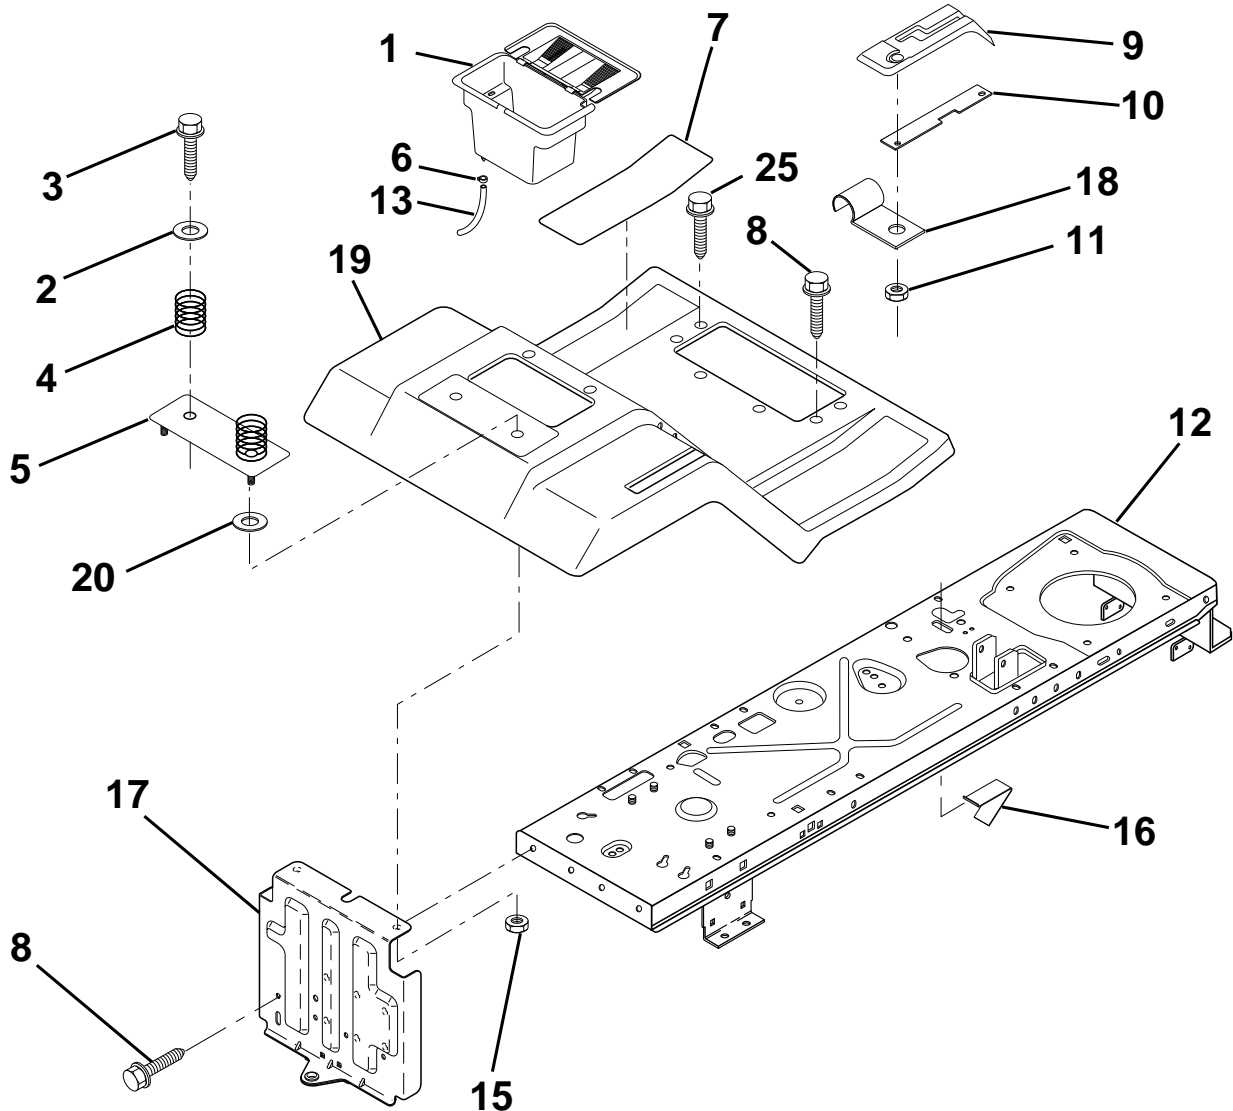

REPAIR PARTS

TRACTOR - - MODEL NUMBER LR120 (954830051A)

FENDER/CHASSIS

KEY NO.	PART NO.	DESCRIPTION	KEY NO.	PART NO.	DESCRIPTION
1	532144940	Case, Battery	11	532124346	Nut, Self-Threading, Wsher Hd 3/16
2	819132012	Washer 13/32 x 1-1/4 x 12 Ga.	12	532145190	Assembly, Frame
3	817490612	Screw, Hex Wsh. Thrdrol 3/8-16 x 3/4	13	532109238	Tube, Battery Drain
4	532124181	Spring, Compression, Seat	15	873640400	Nut, Keps 1/4-20 UNC
5	532125142	Plate, Asm. Battery	16	532141736	Switch Actuator
6	532109596	Clamp, Hose	17	532140782	Drawbar
7	532124144	Pad, Footrest	18	532126470	Clip, Insulated
8	817490512	Screw Thdrol 5/16-18 x 3/4	19	532141393	Fender/Footrest
9	532126995	Console, Shift Control	20	819091413	Washer 9/32 x 7/8 x 13 Ga.
10	532139783	Bar, Shift Lock	25	817190516	Scr-Hx Wsh Thd Rol 5/16-18 x 1

HARDWARE SHOWN LARGER FOR EASIER IDENTIFICATION