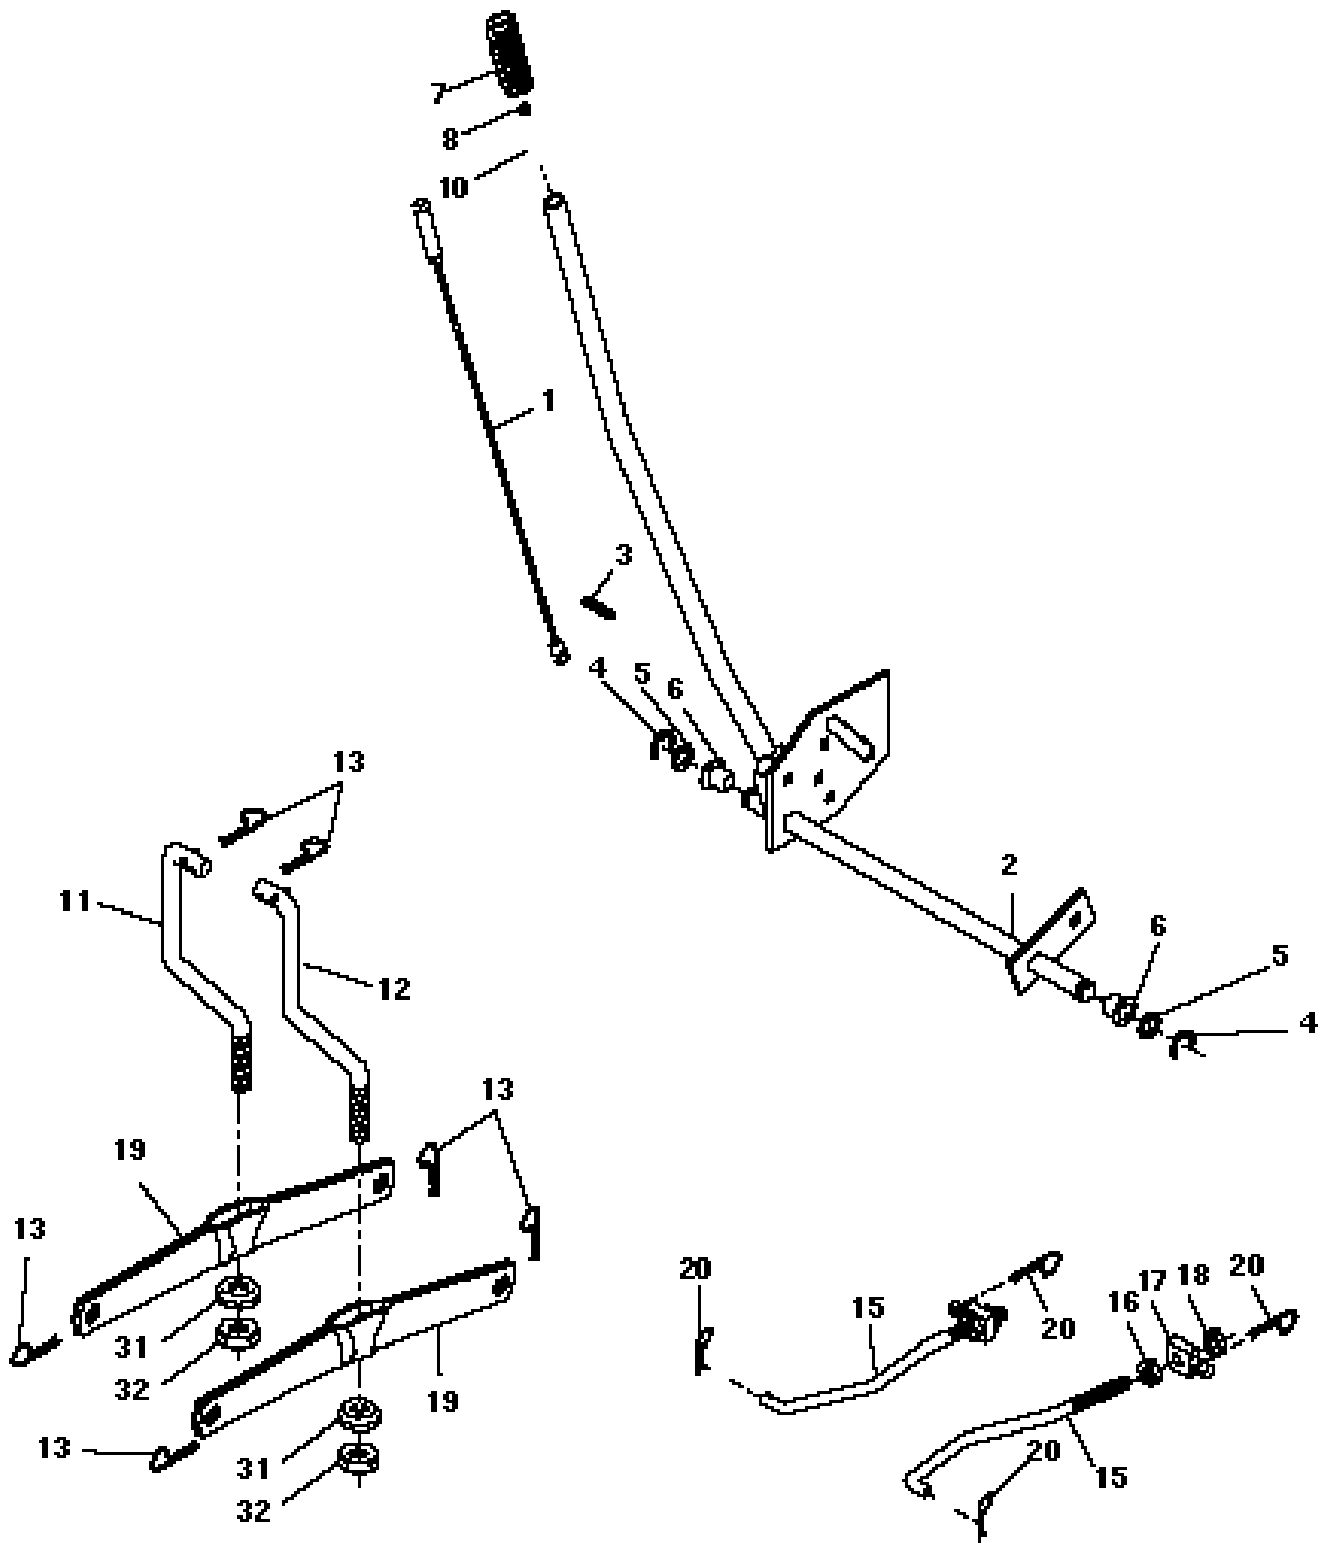

REPAIR PARTS

TRACTOR - MODEL NO. LT125 (HC12542C) PRODUCT NO. 954 00 27-11

MOWER LIFT

REPAIR PARTS

TRACTOR - MODEL NO. LT125 (HC12542C) PRODUCT NO. 954 00 27-11

MOWER LIFT

KEY NO.	PART NO.	DESCRIPTION
1	532136973	Wire Asm Inner W/plunger 17 32
2	532140278	Shaft Asm Lift
3	532138284	Pin Groove
4	812000002	E Ring #5133-62
5	819211621	Washer PLTD 21/32 X 1 X 21ga
6	532120183	Bearing Nylon Blk 629 Id
7	532109413	Grip Handle Bicycle Matte Blk
8	532124526	Button Plunger Black
10	532122512	Spring Cprsn 3 750 Oiled
11	532139865	Link Lift LH
12	532139866	Link Lift RH
13	532124670	Retainer Spring
15	532127218	Link Front
16	873350800	Nut Jam Hex 1/2-13 Unc
17	532130171	Trunnion Blk Zinc
18	873800800	Nut Lock W/wsh 1/2-13unc
19	532139868	Arm Suspension Rear
20	532124660	Spring, Retainer
31	532140302	Bearing Pvt. Lift Spherical
32	873540600	Nut Crownlock 3/8-24

NOTE: All component dimensions given in U.S. inches
1 inch = 25.4 mm