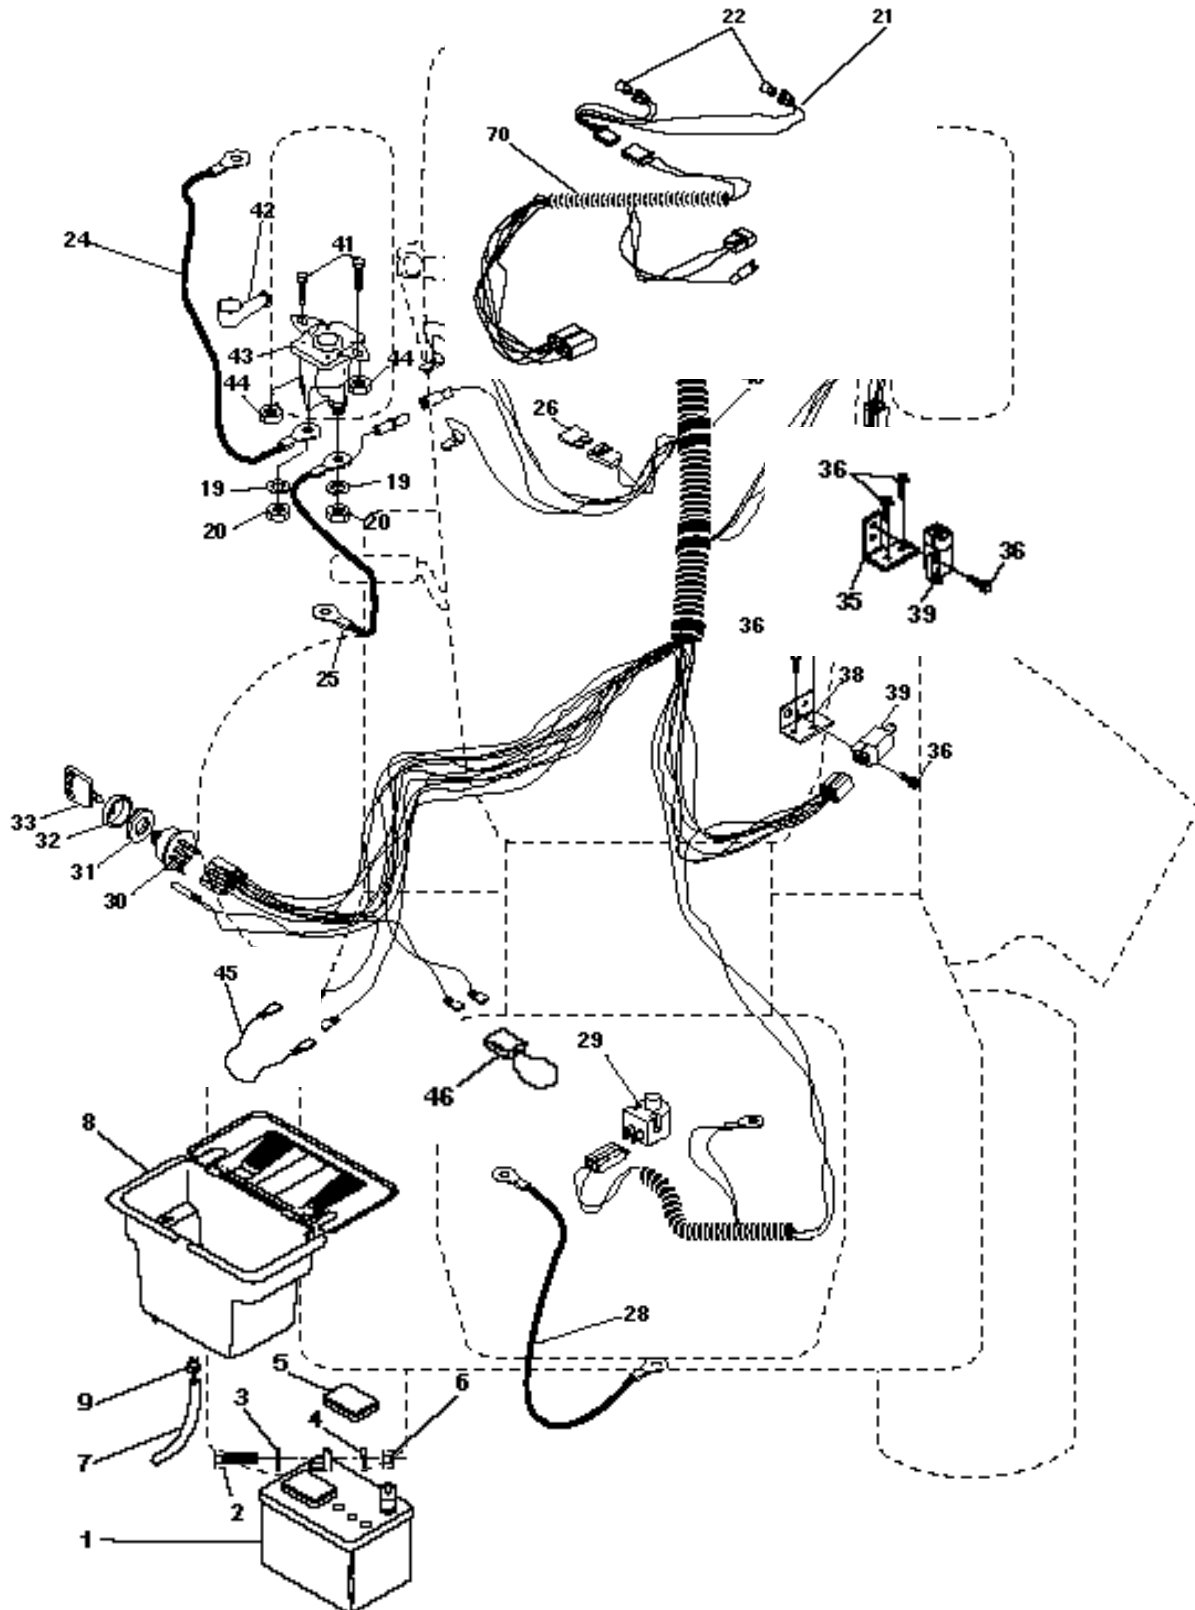

# LT 125

(HC12542C) 954002711

Repair Parts Manual

Ride Mower

**SCHEMATIC**

**IGNITION SWITCH**

POSITION	CIRCUIT	'MAKE'
OFF	G + M + L	NONE
RUN/LIGHT	B + L	A + Y
RUN	B + L	NONE
START	B + L + S	NONE

- NON-REMOVABLE CONNECTIONS
- REMOVABLE CONNECTIONS

# REPAIR PARTS

TRACTOR - MODEL NO. LT125 (HC12542C) PRODUCT NO. 954 00 27-11