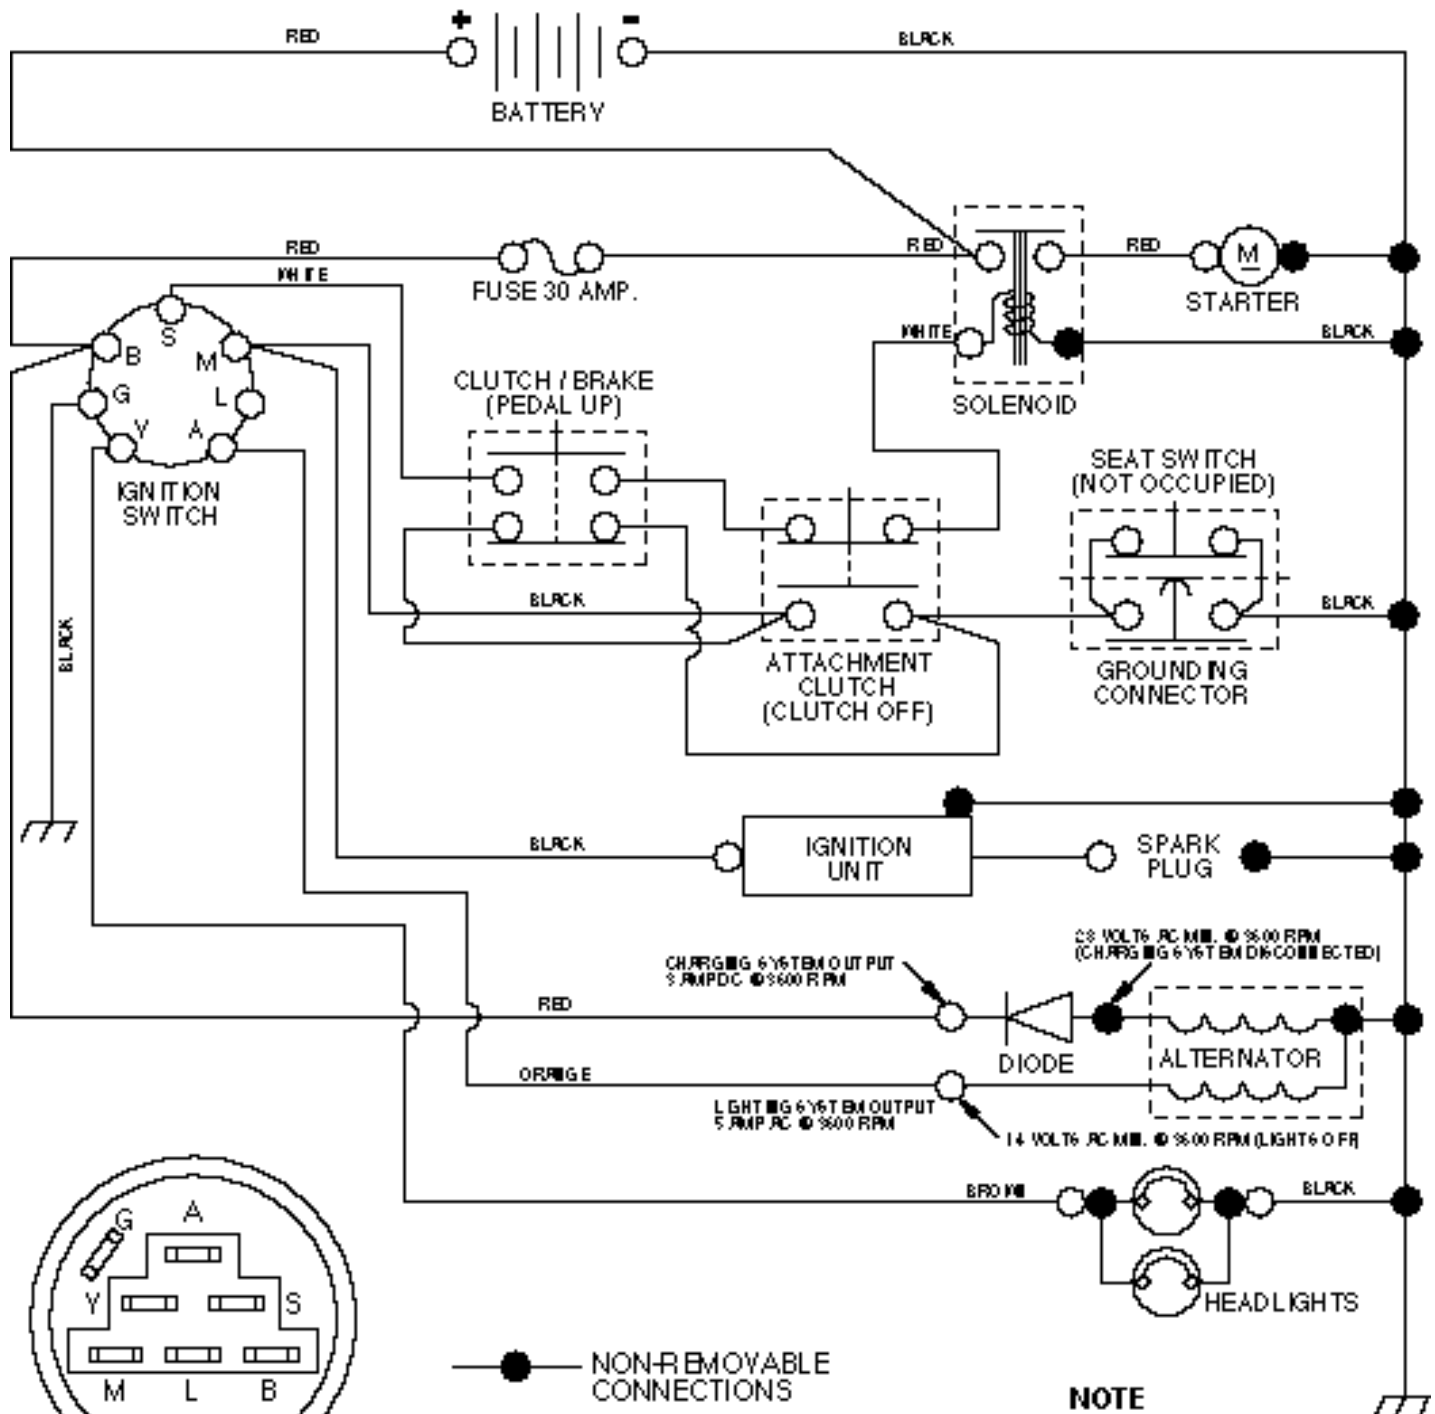

# LT 125

(HC12542C) 954002711

Repair Parts Manual

Ride Mower

**SCHEMATIC**

**IGNITION SWITCH**

POSITION	CIRCUIT	'MAKE'
OFF	G + M + L	NONE
RUN/LIGHT	B + L	A + Y
RUN	B + L	NONE
START	B + L + S	NONE

- NON-REMOVABLE CONNECTIONS
- REMOVABLE CONNECTIONS