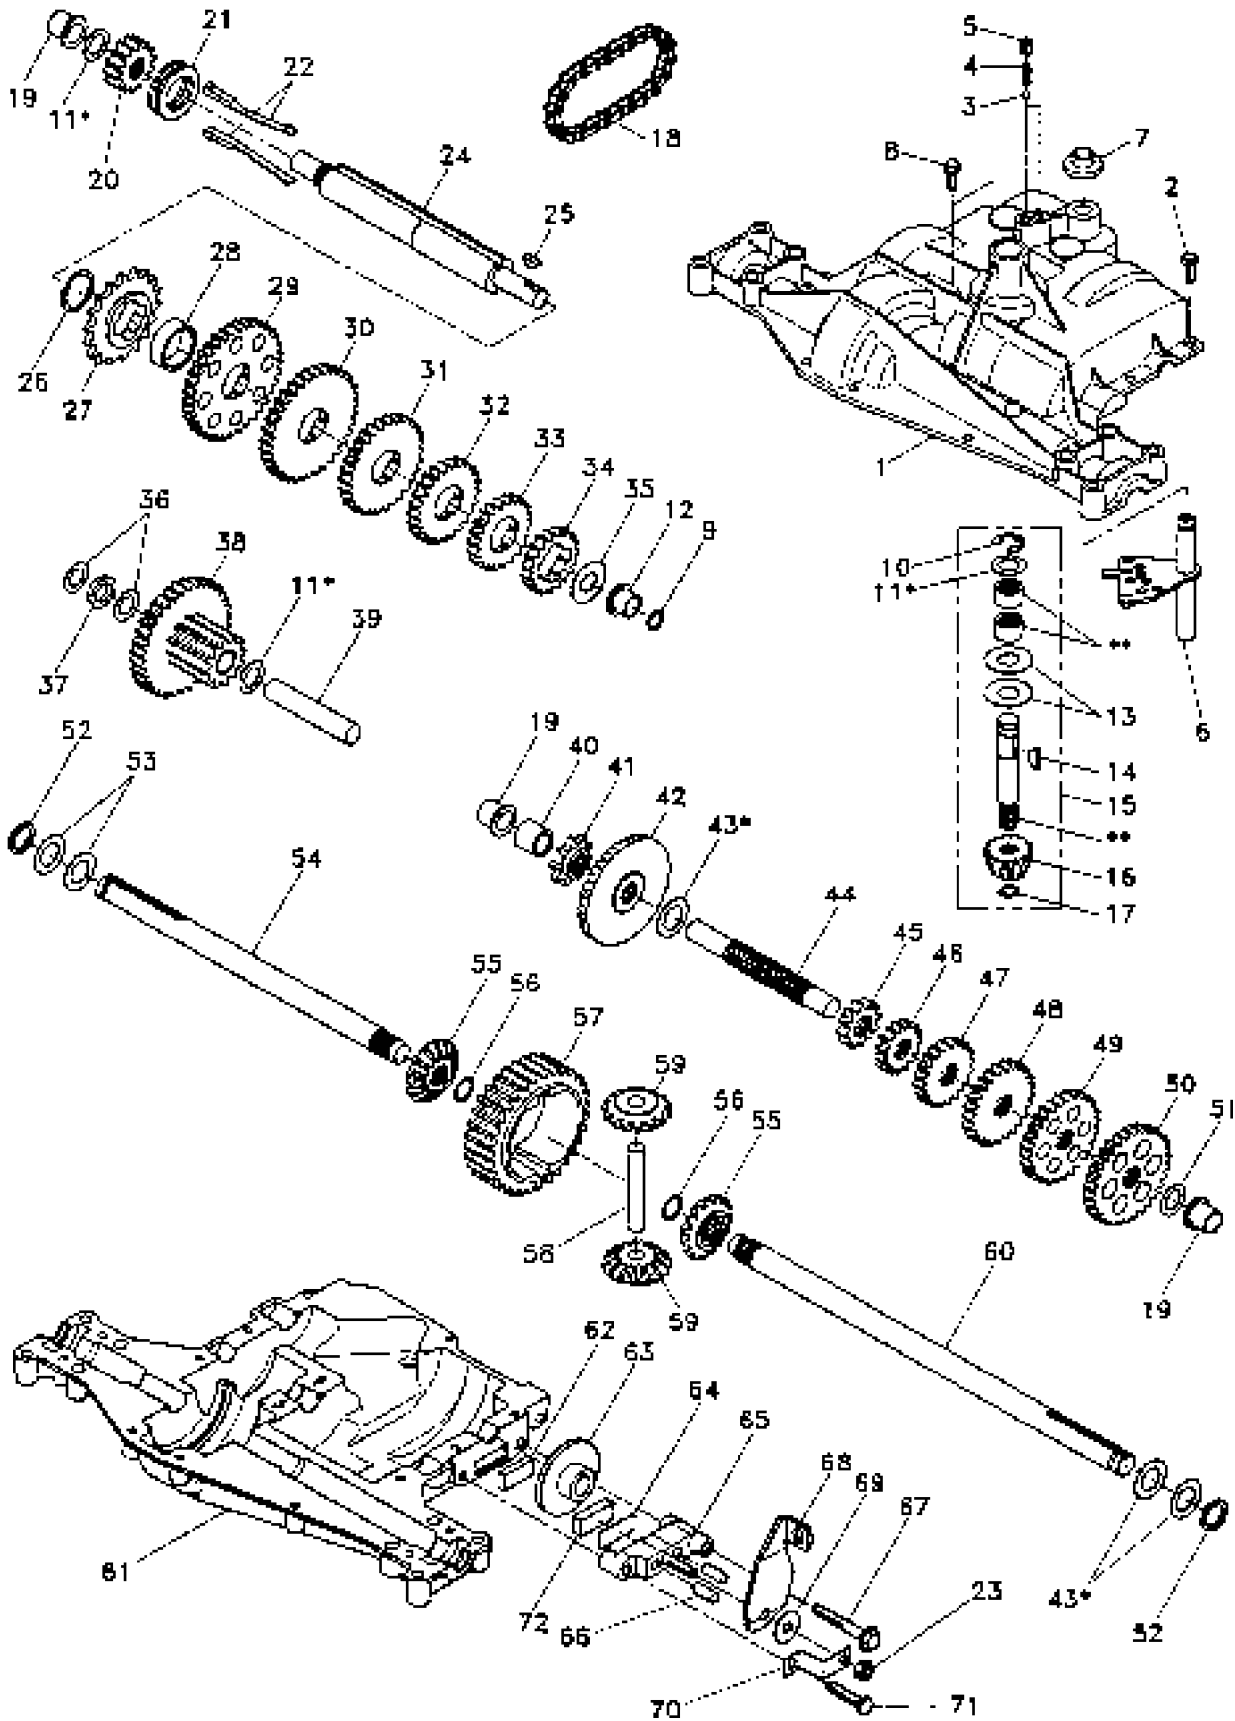

REPAIR PARTS

TRACTOR - MODEL NO. LT125 (HC12542C) PRODUCT NO. 954 00 27-11
DANA TRANSAXLE - MODEL NUMBER 4360-79

REPAIR PARTS

TRACTOR - MODEL NO. LT125 (HC12542C) PRODUCT NO. 954 00 27-11

DANA TRANSAXLE - MODEL NUMBER 4360-79

KEY PART NO. NO.	DESCRIPTION	KEY PART NO. NO.	DESCRIPTION
1	532142671 Housing, Upper	41	532105928 Sprocket, 9 Teeth
2	532002274 Screw, Self-Tapping, Large 1/4-20 x .734	42	532110084 Gear, Bevel, 42 Teeth
3	532134400 Ball, Detent	43	532134394 * Assembly, Kit, Shim .750 Shaft
4	532105904 Spring, Detent	44	532120473 Shaft, Drive
5	532105905 Screw, Set	45	532142678 Gear, Spur, 12 Teeth
6	532138235 Kit, Shifter Assembly	46	532142679 Gear, Spur, 15 Teeth
7	532134399 Boot, Shifter	47	532120407 Gear, Spur, 20 Teeth
8	532134791 Screw, Self-Tapping, with Sealer	48	532106589 Gear, Spur, 25 Teeth
9	532138241 Square Ring	49	532120408 Gear, Spur, 28 Teeth
10	532142672 Ring, Retaining	50	532105937 Gear, Spur, 31 Teeth
11	532134793 * Assembly, Kit, Shim .625 Shaft	51	532002226 Washer, Plain .632 x 1.00 x .060
12	532142673 Bearing, Flange	52	532134401 Washer, Neoprene
13	532120415 Washer, Plain .632 x 1.38 x .046	53	532002264 Washer, Plain .758 x 1.25 x .031
14	532142674 Key, Woodruff, #9	54	532120474 Axle, L.H.
15	532138234 Assembly, Kit, Input Shaft	55	532110081 Gear, Miter, 15 Teeth
16	532110078 Pinion, Bevel, 14 Teeth	56	532105941 Ring, Retaining
17	532105909 Ring, Retaining	57	532110071 Gear, Spur, 32 Teeth
18	532105910 Chain, 24 Pitches	58	532120952 Shaft, Cross
19	532105911 Bearing, Flange	59	532110082 Gear, Miter, 15 Teeth
20	532142675 Gear, Spur, 14 Teeth	60	532123908 Axle, R.H.
21	532138246 Collar, Clutch	61	532142680 Housing, Lower
22	532138236 Assembly, Kit, Clutch Keys	62	532120961 Puck, Friction
23	873810500 Locknut 5/16-24	63	532007294 Disc, Brake
24	532142676 Shaft, Intermediate	64	532108989 Spacer
25	532002244 Key, Woodruff, #61	65	532120953 Jaw, Brake
26	532105916 Ring, Retaining	66	532120954 Pin, Dowel
27	532120470 Sprocket, 18 Teeth	67	532134799 Screw, Self-Tapping, Large 5/16-18 x 2.25
28	532110070 Spacer	68	532138244 Lever, Actuating
29	532142677 Gear, Spur, 37 Teeth	69	532108996 Washer, Plain .321 x 1.00 x .055
30	532142681 Gear, Spur, 35 Teeth	70	532120956 Bracket, Anti-Rotation
31	532120405 Gear, Spur, 30 Teeth	71	532106596 Screw, Self-Tapping, Large 5/16-18 x 1.44
32	532108980 Gear, Spur, 25 Teeth	72	532120951 Puck, Friction
33	532120406 Gear, Spur, 22 Teeth	73	532120416 Grease
34	532134796 Gear, Spur, 19 Teeth		
35	532105925 Washer, Plain .640 x 1.37 x .061		
36	532002232 Washer, Plain .632 x 1.00 x .026		
37	532108978 Spacer .630 x 1.00 x .169		
38	532110079 Assembly, Gear, Combination of 12 Teeth and 35 Teeth		
39	532124639 Shaft, Idler		
40	532120472 Spacer .635 x .875 x .755		

* Use in combinations to maintain proper clearances

** Order Key No. 15

NOTE: All component dimensions given in U.S. inches
1 inch = 25.4 mm