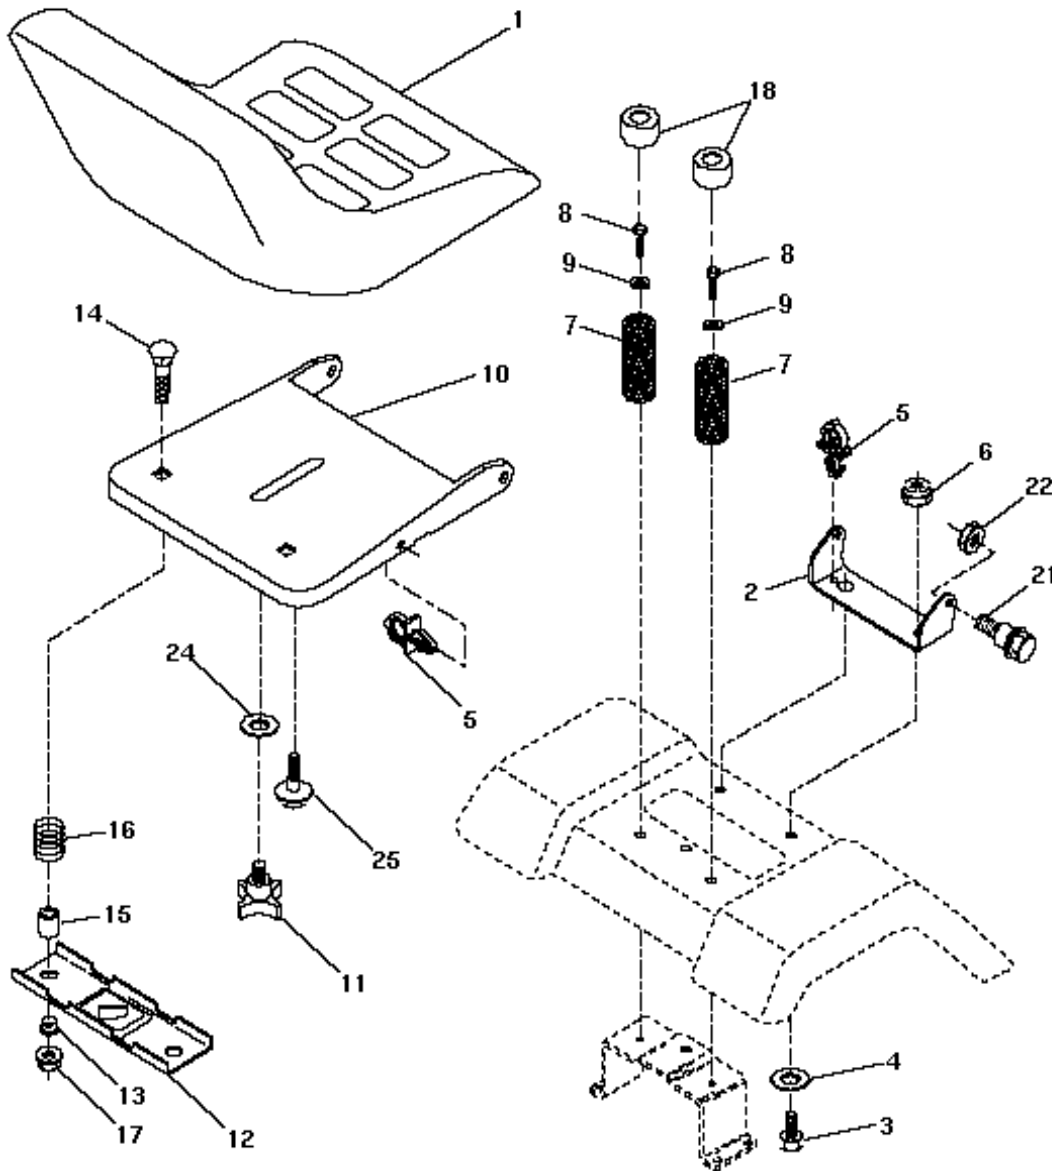

REPAIR PARTS

TRACTOR - MODEL NO. LT125 (HC12542C) PRODUCT NO. 954 00 27-11

SEAT ASSEMBLY

**KEY PART
NO. NO.**

DESCRIPTION

**KEY PART
NO. NO.**

DESCRIPTION

1	532127426	Seat V250 Blk/blk Std
2	532140551	Bracket Pivot Seat 8 720
3	874760616	Bolt Fin Hex 3/8-16unc X 1
4	819131610	Washer 13/32 X 1 X 10 Ga
5	532145006	Clip Push-In
6	873800600	Nut Hex w/Ins. 3/8-16 Unc
7	532124181	Spring Seat Cprsn 2 250 Blk Zi
8	817490616	Screw Thdrol 3/8-16 X 1 Ty-tt
9	819131614	Washer 13/32 X 1 X 14 Ga.
10	532140552	Pan Seat
11	532120068	Knob seat 1/2-13 Unc
12	532121246	Bracket Mounting Switch

13	532121248	Bushing Snap Blk Nyl 50 Id
14	872050411	Bolt Rdhd Sht Nk 1/4-20x1-3/8
15	532134300	Spacer Split 28x 96 Yel Zinc
16	532121250	Spring Cprsn 1 27 Blk Pnt
17	532123976	Nut Lock 1/4 Lge Flg Gr 5 Zinc
18	532124238	Cap Spring Seat
21	532139888	Bolt Shoulder 5/16-18 Unc Blkz
22	873800500	Nut Hex Lock W/Ins 5/16-18
24	819171912	Washer 17/32 X 1-3/16 X 12 Ga.
25	532127018	Bolt Shoulder 5/16-18 X 62

NOTE: All component dimensions given in U.S. inches
1 inch = 25.4 mm