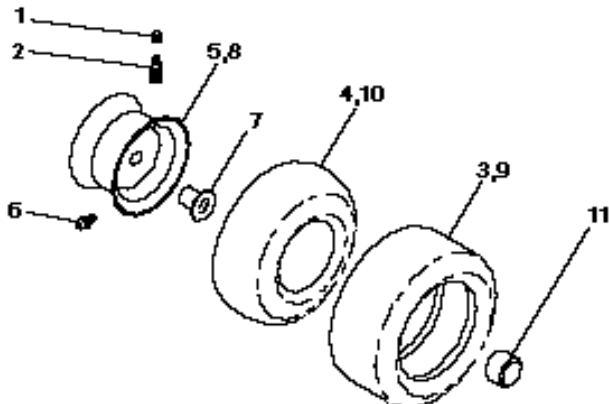

WHEELS & TIRES

KEY NO.	PART NO.	DESCRIPTION
1	532059192	Cap Valve Tire
2	532065139	Stem Valve
3	532106222	Tire F Ts 15 X 6 0 - 6 Service
4	532059904	Tube Front (Service Item Only)
5	532141446	Rim Asm 6"front White Service
6	532124957	Fitting Grease (Front Wheel Only)
7	532124959	Bearing Flange (Front Wheel Only)
8	532141447	Rim Asm 8"rear White Service
9	532124635	Tire R Ts 18x8 5-8 C Service
10	532124926	Tube Rear (Service Item Only)
11	532104757	Cap Axle Blk 1 50 X 1 00
--	144334	Sealant, Tire (10 oz. Tube)

NOTE: All component dimensions given in U.S. inches
1 inch = 25.4 mm