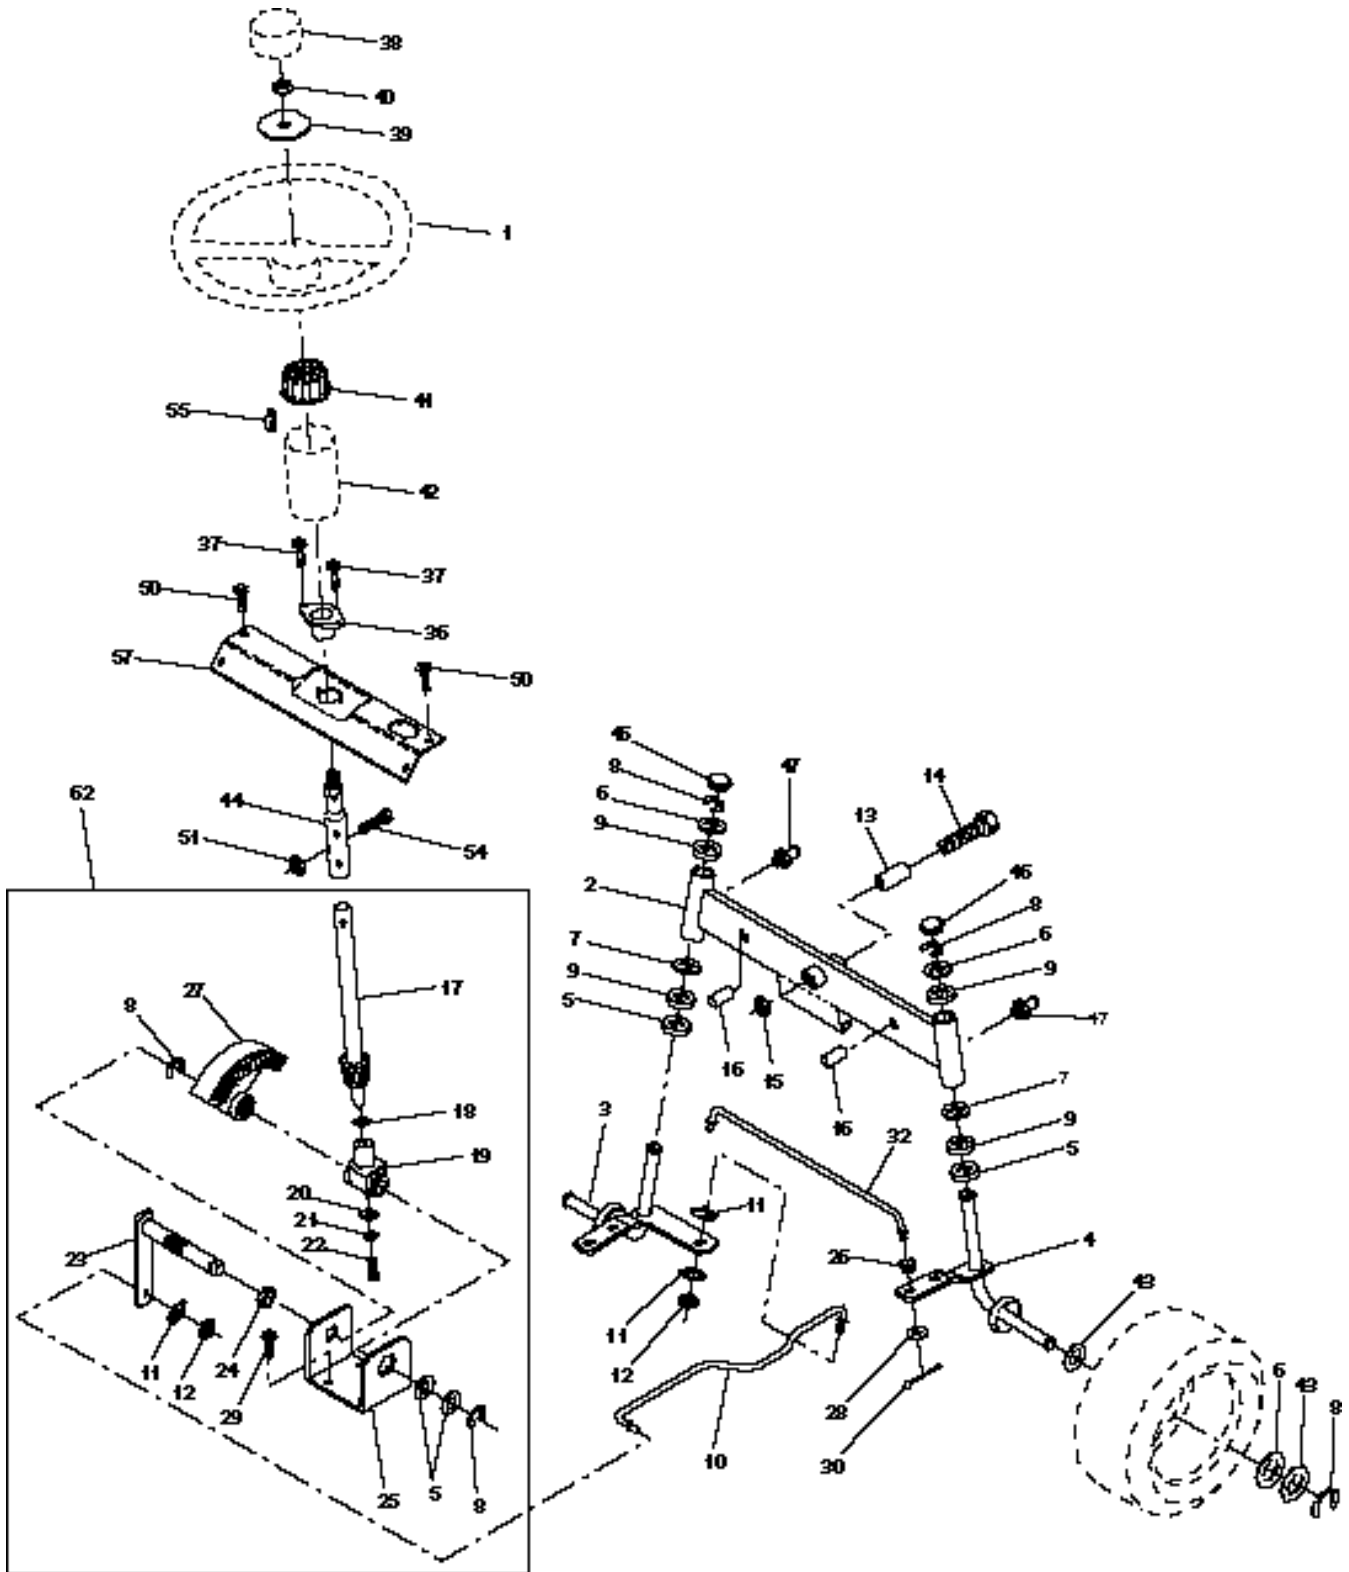

REPAIR PARTS

TRACTOR - MODEL NO. LT125 (HC12542C) PRODUCT NO. 954 00 27-11

STEERING ASSEMBLY

REPAIR PARTS

TRACTOR - MODEL NO. LT125 (HC12542C) PRODUCT NO. 954 00 27-11

STEERING ASSEMBLY

KEY NO.	PART NO.	DESCRIPTION
1	532121472	Wheel Steering Auto Blk
2	532142033	Axle Asm Fr LT W/gzks 38/42
3	532135227	Spindle Asm LH
4	532135228	Spindle Asm RH
5	532124931	Bearing Race Thrust Harden
6	532121748	Washer 25/32 X 1-5/8 X 16 Ga
7	819272016	Washer 27/32 X 1-1/4 X 16 Ga
8	812000029	Ring Klip #t5304-75
9	532124937	Bearing Col Strg Blk
10	532130468	Link Drag Sol Ball Jt 20 064
11	810040600	Washer Lock Hvy Hlcl Spr 3/8
12	873610600	Nut Fin Hex 3/8-24 Unf
13	532110438	Spacer Bearing Axle Front
14	874011056	Bolt Hex 5/8-11 Unc X 3-1/2
15	873901000	Nut Lock Flange 5/8-11 Unc
16	532132624	Pin Axle 5/8 X 1 55/1 54 Lg
17	532140176	Shaft Asm Strg Private Label
18	532057079	Washer Thrust 515x 750x 033
19	532124035	Support Shaft
20	532126684	Washer Shim 1/4 X 5/8 X 062
21	810040400	Washer Lock Hvy Helical 1/4
22	871070410	Screw Hex Socket 1/4-20 X 5/8
23	532127501	Shaft Asm Pittman
24	532109816	Nyliner Snap In
25	532124036	Bracket Steering
26	543126847	Bushing Link Drag Blk LR
27	532136874	Gear Sector
28	819131416	Washer 13/32 X 7/8 X 16 Ga
29	817490612	Screw Thdrol 3/8-16x3/4 Ty-tt
30	876020412	Pin Cotter 1/8 X 3/4 Cad
32	532130465	Rod Tie Wire Form 19 75 Mech
36	532102803	Bushing Strg
37	817431008	Screw Slftp #10-16 X 1/2 Ty-b
38	532126805	Insert Cap Strg Wh Au
39	819133808	Washer 13/32 X 2-3/8 X 8 Ga
40	532124701	Nut Lock Center 3/8-24unf
41	532104820	Adaptor Wheel Strg 640/ 635id
42	532140216	Boot Steering Shaft
43	532121749	Washer 25/32 X 1 1/4 X 16 Ga
44	532140171	Shaft Extention Steering
46	532121232	Cap Spindle Fr Top Blk
47	532124836	Fitting Grease
50	817490412	Screw Hex Wsh Thdrol 1/4-20 x 3/4
51	873800500	Nut Lock Hex w/Ins 5/16-18
54	874780520	Bolt Fin Hex 5/16-18 Unc x 1-1/4
55	532140285	Clip Tinnerman
57	532140172	Support Shaft Steering
62	532149686	Kit, Steering Assembly, Service

NOTE: All component dimensions given in U.S. inches
1 inch = 25.4 mm.