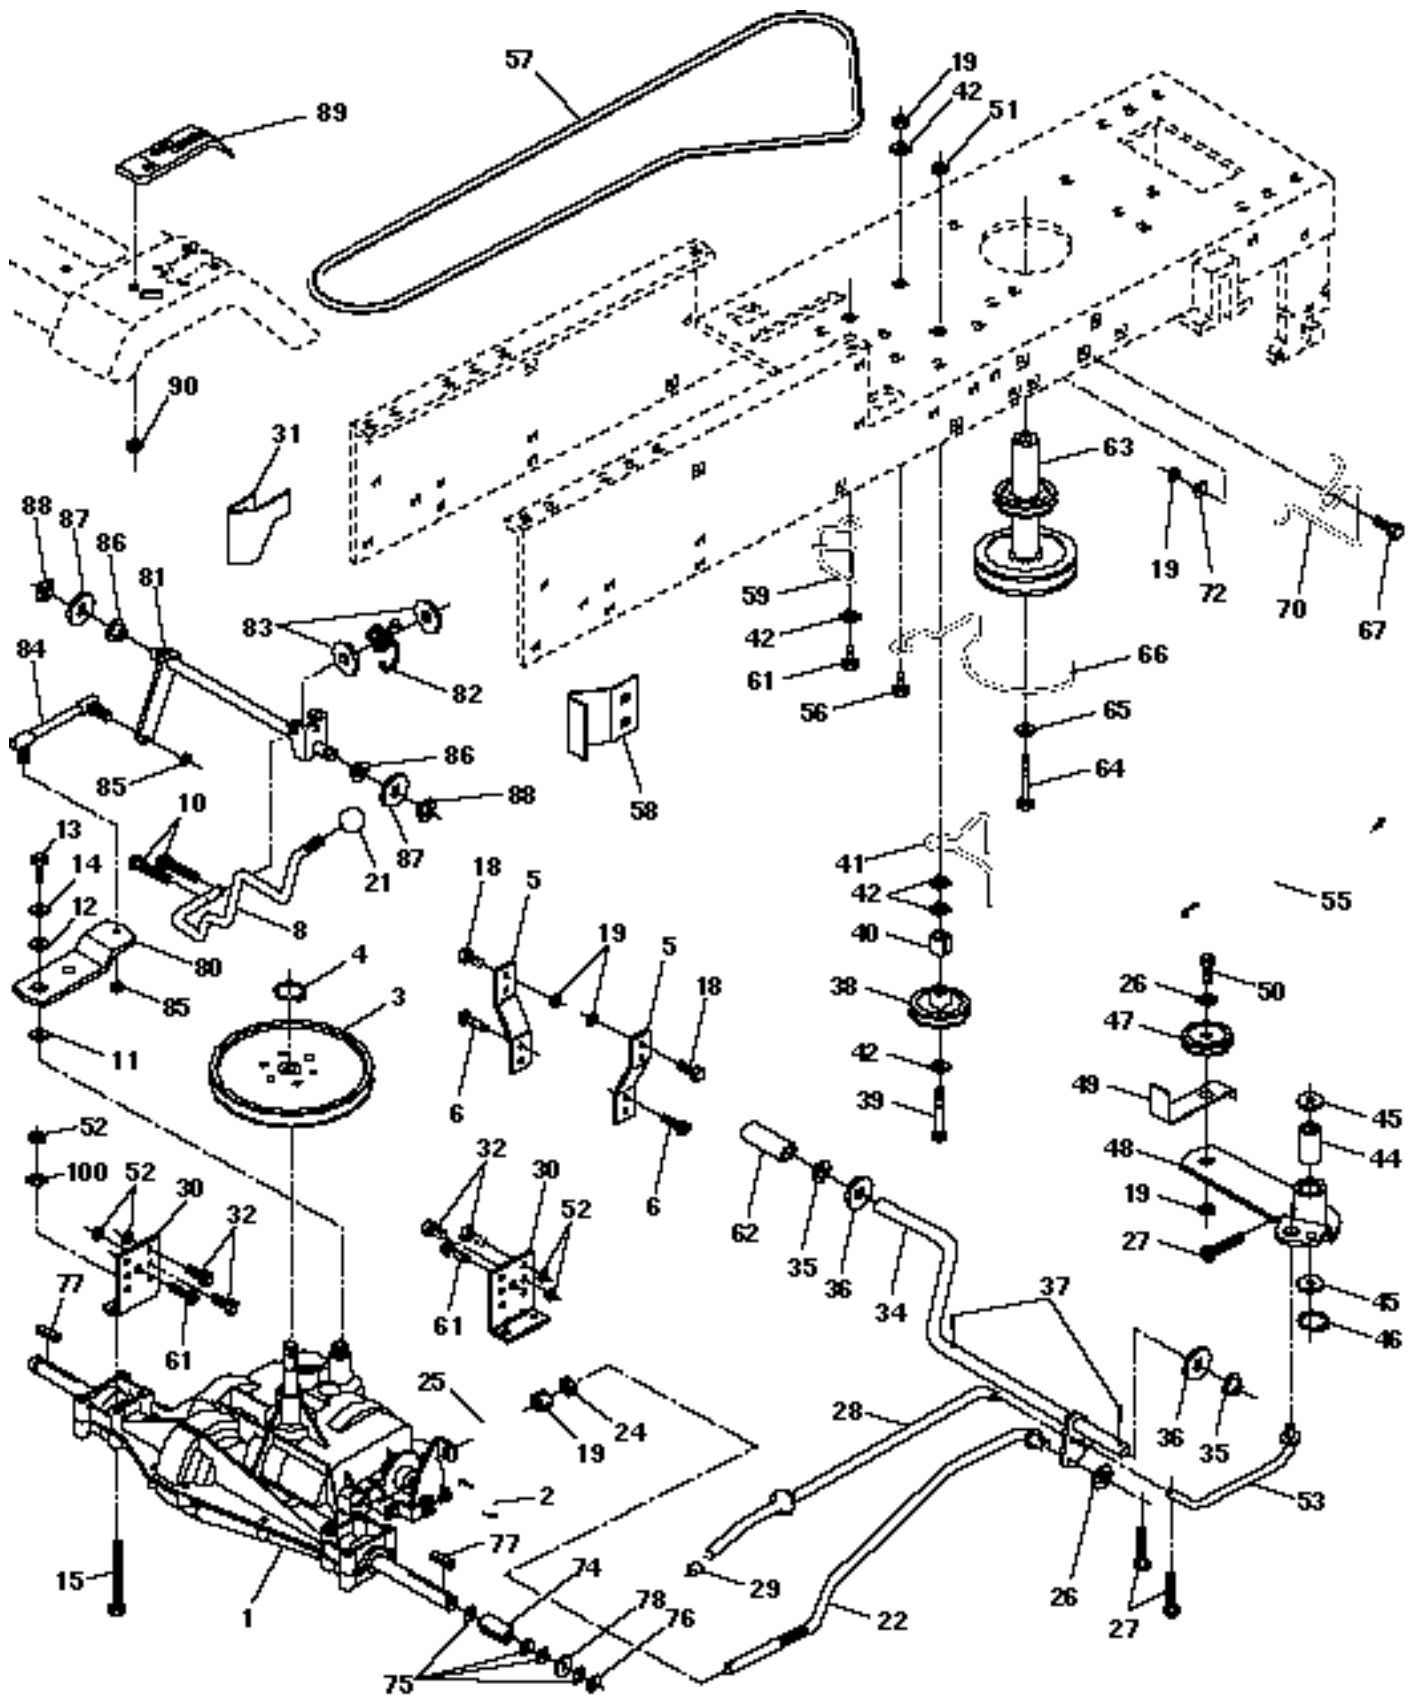

REPAIR PARTS

TRACTOR - MODEL NO. LT125 (HC12542C) PRODUCT NO. 954 00 27-11

DRIVE

REPAIR PARTS

TRACTOR - MODEL NO. LT125 (HC12542C) PRODUCT NO. 954 00 27-11

DRIVE

KEY PART NO. NO.	DESCRIPTION	KEY PART NO. NO.	DESCRIPTION		
1	532142603	Transaxle 6sp Model No. 4360-79	42	819131312	Washer 13/32 X 13/16 X 12 Ga
2	532146682	Spring Return Brake	43	873800600	Nut Lock Hex W/Ins 3/8-16 Unc
3	532123666	Pulley Transaxle 18" tires	44	532105706	Bearing Nyl 503 X 628 X 1 25
4	812000028	Ring Retainer # 5100-62	45	532110812	Washer Hardened
5	532121520	Strap Torque 30 Degrees	46	812000039	Ring Klip #t5304-50
6	817490512	Screw Thdrol 5/16-18 X 3/4 TYT	47	532127783	Pulley Idler V Groove Plastic
7	532130802	Bracket Saddle Shift	48	532123789	Bellcrank Asm Clutch
8	532131679	Rod Shifter	49	532123205	Retainer Belt Style Spring
9	819151216	Washer 15/32 x 3/4 x 16 Ga.	50	874760624	Bolt Hex Hd 3/8-16unc X 1-1/2
10	876020416	Pin Cotter 1/8 X 1 Cad	51	873680600	Nut Crownlock 3/8-16 Unc
11	532105701	Washer Plate Shf 388 Sq Hole	52	819131316	Washer 13/32 X 13/16 X 16 Ga
12	819091210	Washer 9/32 X 3/4 X 10 Ga	53	532105710	Link Clutch 7 66
13	874550412	Bolt 1/4-28 Unf Gr.8 w/Patch	54	876020412	Pin Cotter 1/8 X 3/4 Cad
14	810040400	Washer Lock Hvy Helical 1/4	55	532105709	Spring Return Clutch 6 75
15	874780544	Bolt Fin Hex 5/16 - 18 UNC x 2.75	56	876020412	Pin Cotter 1/8 X 3/4 Cad
17	532121520	Strap Torque LT	57	532130801	V-Belt Ground Drive 95 25 42"
18	874780616	Bolt Fin Hex 3/8-16unc X 1 Gr. 5	58	532127274	Keeper Belt RH LT Pnt/zinc 16g
19	873800600	Nut Hex Lock W/Ins 3/8-16 Unc	59	532140312	Keeper Belt Chassis Span Ctr
20	817490512	Screw Thdrol 5/16-18 X 3/4 TYT	60	819131312	Washer 13/32 X 13/16 X 12 Ga
21	532121274	Knob Duckhead 1/2-13 UNC	61	817490612	Screw Thdrol 3/8-16x3/4 Ty-tt
22	532130804	Rod Brake Blk Zinc 27 326	62	532124872	Cover Pedal Blk Round
23	873800600	Nut Lock Hex W/wsh 3/8-16unc	63	532140186	Engine Pulley
24	873350600	Nut Hex Jam 3/8-16 Unc	64	871170764	Bolt Hex 7/16-20x4 Gr 5
25	532106888	Spring Rod Brake 2 00 Zinc	65	810040700	Washer Lock Hvy Hlcl Spr. 7/16
26	819131316	Washer 13/32 X 13/16 X 16 Ga	66	532129921	Keeper Belt Engine LH LT
27	876020412	Pin Cotter 1/8 X 3/4 Cad	67	874760616	Bolt Fin Hex 3/8-16 x 1
28	532145204	Rod Brake Parking LT/YT	68	819131312	Washer 13/32 X 13/16 X 12 Ga
29	532071673	Cap Brake Parking Black	69	873680600	Nut Crownlock 3/8-16 Unc
30	532130807	Bracket Mtg Transaxle	70	532134683	Guide Belt Mower Drive RH
31	532127275	Keeper Belt LH LT 14 Ga	71	874760616	Bolt Fin Hex 3/8-16unc X 1
32	874760512	Bolt Hex Hd 5/16-18unc X 3/4	72	819132012	Washer 13/32 X 1-1/4 X 12 Ga
33	873800500	Nut Hex W/Ins Lock 5/16-18	73	873680600	Nut Crownlock 3/8-16 Unc
34	532149001	Shaft Asm Pedal Foot	74	532109502	Spacer Axle
35	532120183	Bearing Nylon Blk 629 Id	75	532121749	Washer 25/32 X 1 1/4 X 16 Ga.
36	819211616	Washer 21/32 X 1 X 16 Ga	76	812000001	E-ring #5133-75
37	532124963	Pin Roll 3/16 X 1"	77	532123583	Key Square 2 0 X 1845/ 1865
38	532123674	Pulley Idler Flat	78	532121748	Washer 25/32 X 1-5/8 X 16 Ga
39	874760644	Bolt Fin Hex 3/8-16unc X 2-3/4	95	817490612	Screw Thdrol 3/8 - 16 x 3/4
40	532124965	Spacer Split 395 X 59 Bzp	100	819111216	Washer 11/32 x 3/4 x 16 Ga.
41	532109070	Keeper Belt Retainer			

NOTE: All component dimensions given in U.S. inches
1 inch = 25.4 mm