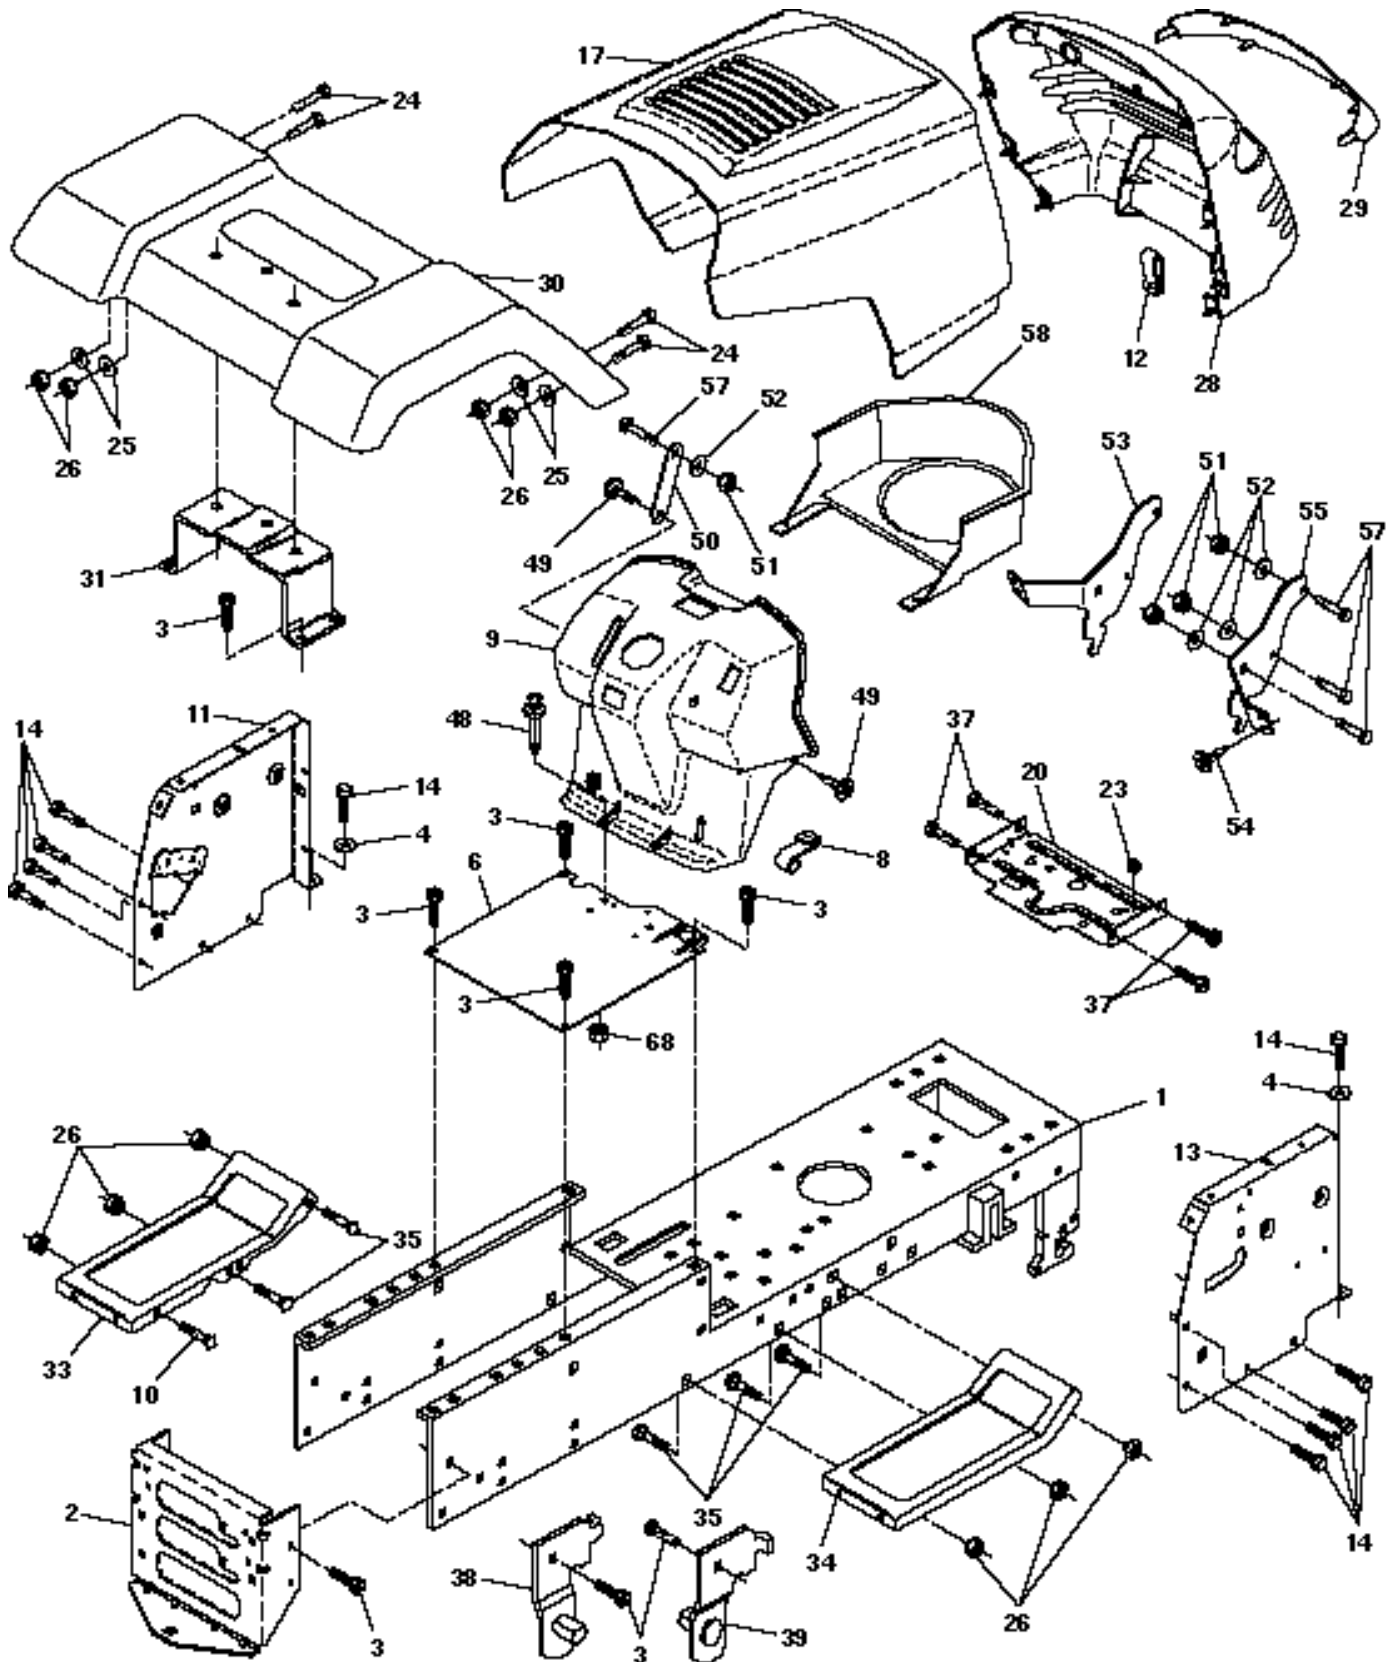

REPAIR PARTS

TRACTOR - MODEL NO. LT125 (HC12542C) PRODUCT NO. 954 00 27-11

CHASSIS AND ENCLOSURES

REPAIR PARTS

TRACTOR - MODEL NO. LT125 (HC12542C) PRODUCT NO. 954 00 27-11

CHASSIS AND ENCLOSURES

KEY NO.	PART NO.	DESCRIPTION
1	532145501	Chassis Weldment 11ga
2	532140356	Drawbar, Stretch
3	817490612	Screw Thdrol 3/8-16x3/4 Ty-tt
4	819131216	Washer 13/32 x 3/4 x 16 Ga.
6	532145206	Saddle LT Fender Shift
8	532126471	Clip Insulator .406 Mtg Hole
9	532140072	Dash Private Label
10	872140608	Bolt Carriage 3/8-16 x 1
11	532140815	Panel Pnt Dash Lh
12	532145660	Clip Tinnerman Grille P/L
13	532140178	Panel Dash Rh Weldment
14	817490608	Screw Thdrol 3/8-16x1/2 Ty-tt
17	532144320	Hood Paint Steel Private Label
20	532145210	Plate Mtg Battery Fuel Tank
23	532124028	Bushing
24	874780616	Bolt Fin Hex 3/8-16unc X 1 Gr. 5
25	819131312	Washer 13/32 X 13/16 X 12 Ga
26	873800600	Nut Lock Hex W/Ins 3/8-16 Unc
28	532140141	Grille Private Label
29	532140273	Lens Grille Private Label
30	532143050	Fender Pnt
31	532136619	Bracket Pnt Fender
33	532147203	Footrest Pnt Lh
34	532147202	Footrest Pnt Rh
35	872110606	Bolt Rdhd Sht Sqnk 3/8-16 X3/4
37	817490512	Screw Thdrol 5/16-18 X3/4
38	532139886	Bracket, Asm. Pivot, L.H., Mower Rear
39	532139887	Bracket, Asm. Pivot, R.H., Mower Rear
48	532138096	Rivet Push Plate D Plastick Blk
49	817490412	Screw Hexwsh. Thdrol 1/4-20 x 3/4
50	532142779	Brace
51	873800400	Nut Lock Hex W/Ins 1/4-20
52	819091416	Washer 9/32 x 7/8 x 16 Ga.
53	532144697	Bracket, Grille, LH
54	817030814	Screw Lock Spider #8 x 7/8
55	532144696	Bracket, Grille, RH
57	874780412	Bolt Hex 1/4-20 x 3/4
58	532140806	Air Duct P/L
68	873510400	Nut Keps Hex 1/4-20
--	532005479	Plug Button
--	532134014	Plug Dome Blk

NOTE: All component dimensions given in U.S. inches
1 inch = 25.4 mm