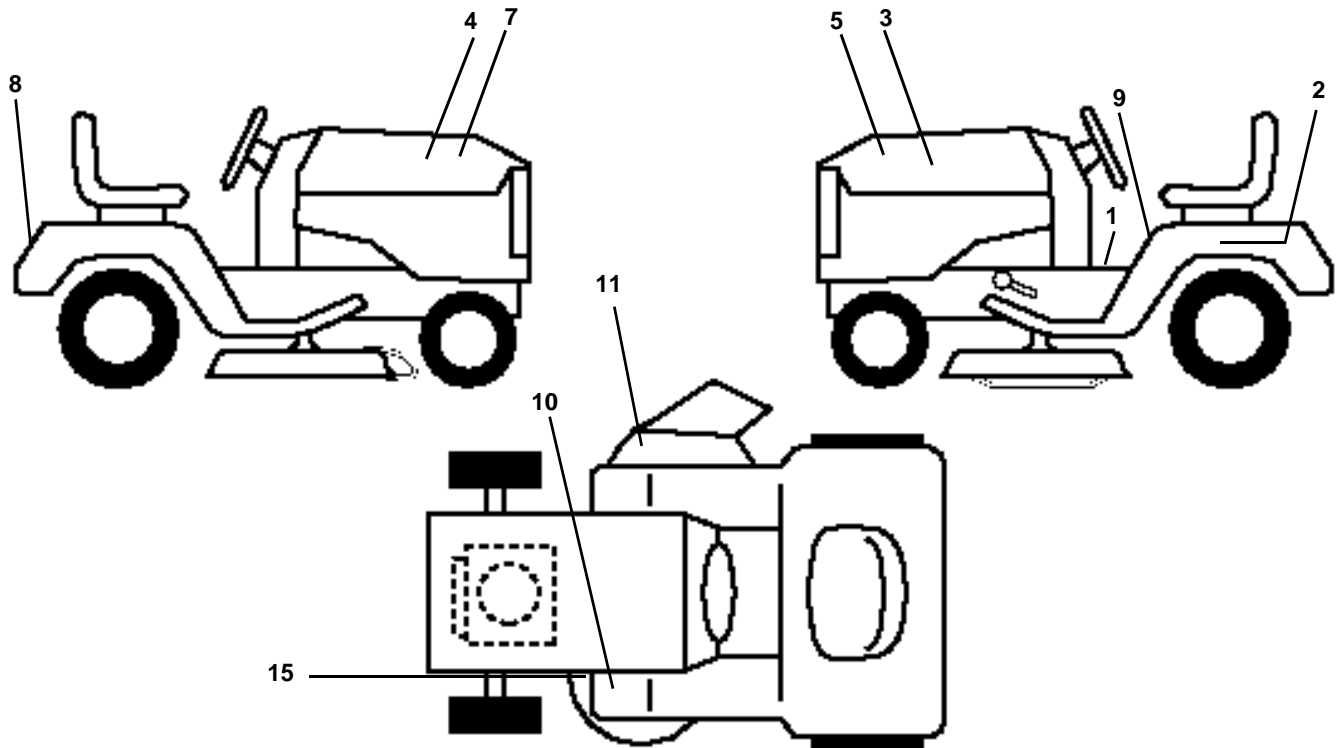

REPAIR PARTS

TRACTOR - MODEL NO. LT125 (HC12542C) PRODUCT NO. 954 00 27-11

DECALS

KEY NO.	PART NO.	DESCRIPTION
1	532140820	Decal Instruction Dash Eng/fr
2	532121549	Decal Caution Battery Fr/ger
3	532143608	Decal Hood LH
4	532143609	Decal Hood RH
5	532143628	Decal Ins Hd LH
7	532143627	Decal Ins Hd RH
8	532131582	Decal Fender Logo
9	532133795	Decal Caution Fender Eng/fr
10	532101892	Decal Clutch/brake Eng/fr
11	532137259	Decal Warning Multi-Language
15	532136832	Decal V-Belt Schematic

KEY NO.	PART NO.	DESCRIPTION
--	532133671	Pad Footrest Ribbed
--	532138311	Decal Handle Lft Height Adjust
--	532148814	Manual Owner's (English)
--	532148815	Manual Owner's (French)

Available accessories not included with tractor:

--	LBD48	42" Snow Blade
--	LSB42	40" Snow Thrower
--	LC05	33lb. Wheel Wts. (Pair)
--	CH12	Tire Chains (18 x 8.5 x 8)
--	MP42	Mulcher Plate Kit 42"