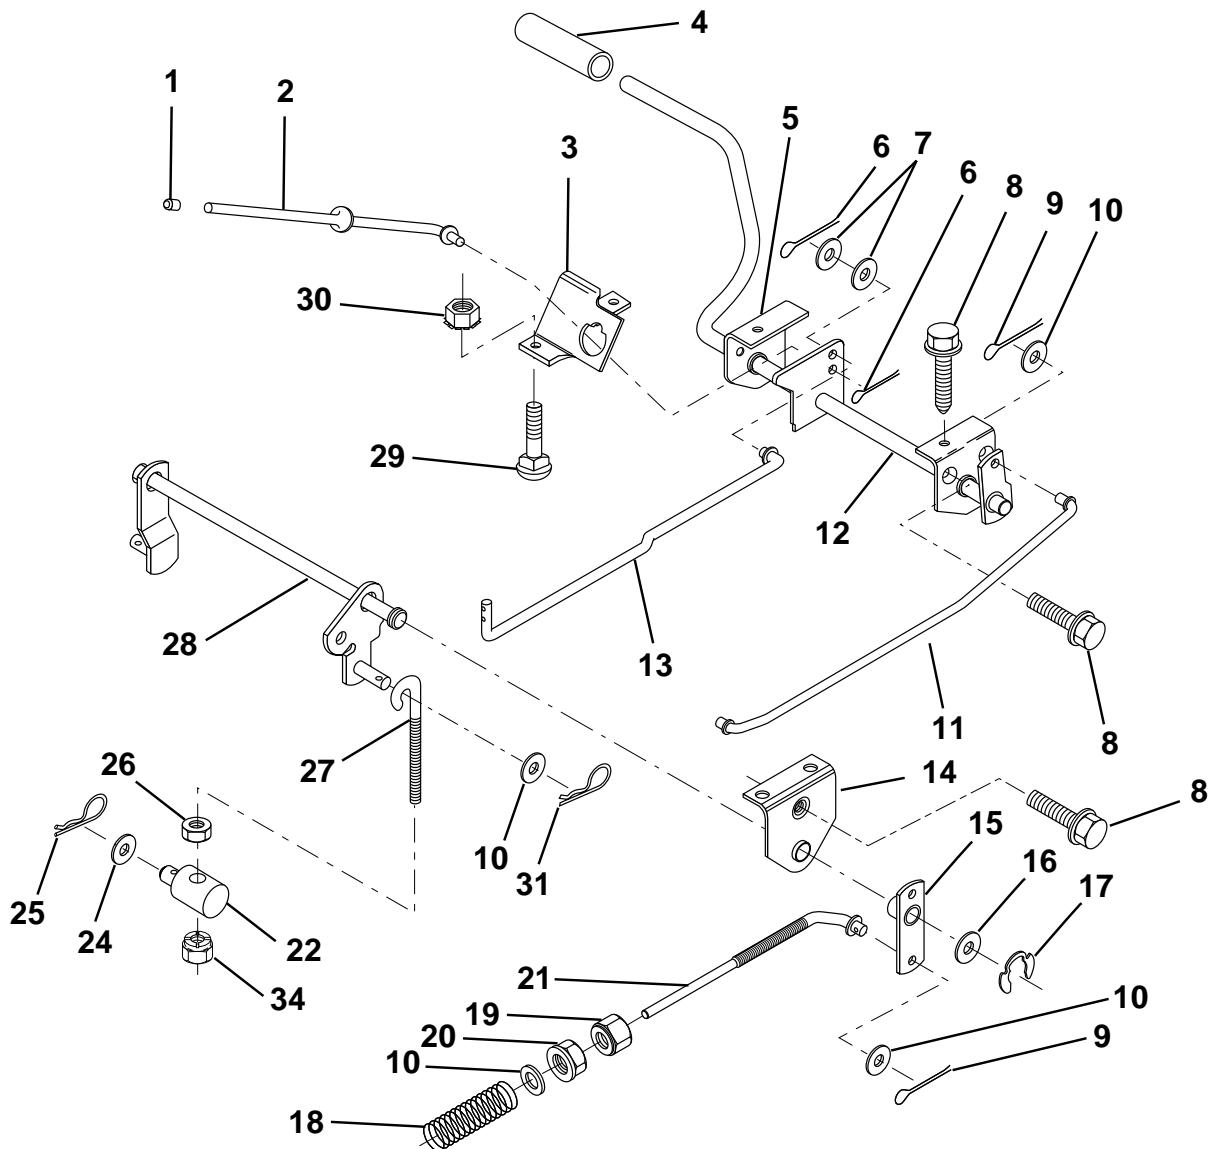

REPAIR PARTS

TRACTOR - - MODEL NUMBER LR120 (954830051B)

BRAKE / REAR MOWER LIFT ASSEMBLY

KEY NO.	PART NO.	DESCRIPTION	KEY NO.	PART NO.	DESCRIPTION
1	532071673	Cap, Plunger	16	819251816	Washer 25/32 x 1-1/8 x 16 Ga.
2	532123436	Rod, Parking Brake	17	812000034	Ring, Klip
3	532123437	Bracket, Parking Brake	18	532151332	Spring, Brake Rod
4	532008156	Cover, Pedal	19	873350600	Nut, Hex, Jam 3/8-16 UNC
5	532122504	Bracket, Clutch/Brake Pedal, L.H.	20	532127369	Nut, Lock, Hex W/Ins 3/8-16 UNC
6	876020312	Pin, Cotter 3/32 x 3/4	21	532131460	Rod, Rear Brake
7	819131016	Washer 13/32 x 5/8 x 16 Ga.	22	532144585	Trunnion, Lift
8	817490508	Screw, Hex, Thd. Roll. 5/16-18 x 1/2	24	819132012	Washer 13/32 x 1-1/4 x 12 Ga.
9	876020412	Pin, Cotter 1/8 x 3/4	25	532124961	Spring, Retainer
10	819131316	Washer 13/32 x 13/16 x 16 Ga.	26	873930600	Nut, Centerlock 3/8-16 UNC
11	532123543	Rod, Brake Front	27	532127369	Link, Threaded
12	532139933	Assembly, Clutch/Brake Pedal	28	532140776	Assembly, Rear Mower Lift
13	532123394	Rod, Clutch	29	872110506	Bolt, Carriage 5/16-18 UNC x 3/4
14	532121978	Bracket, Lift, Shaft	30	873510500	Nut, Keps 5/16-16 UNC
15	532133332	Assembly, Brake, Pivot, Arm	31	532124660	Retainer, Spring
			34	873680600	Nut, Crownlock 3/8-16 UNC

HARDWARE SHOWN LARGER FOR EASIER IDENTIFICATION