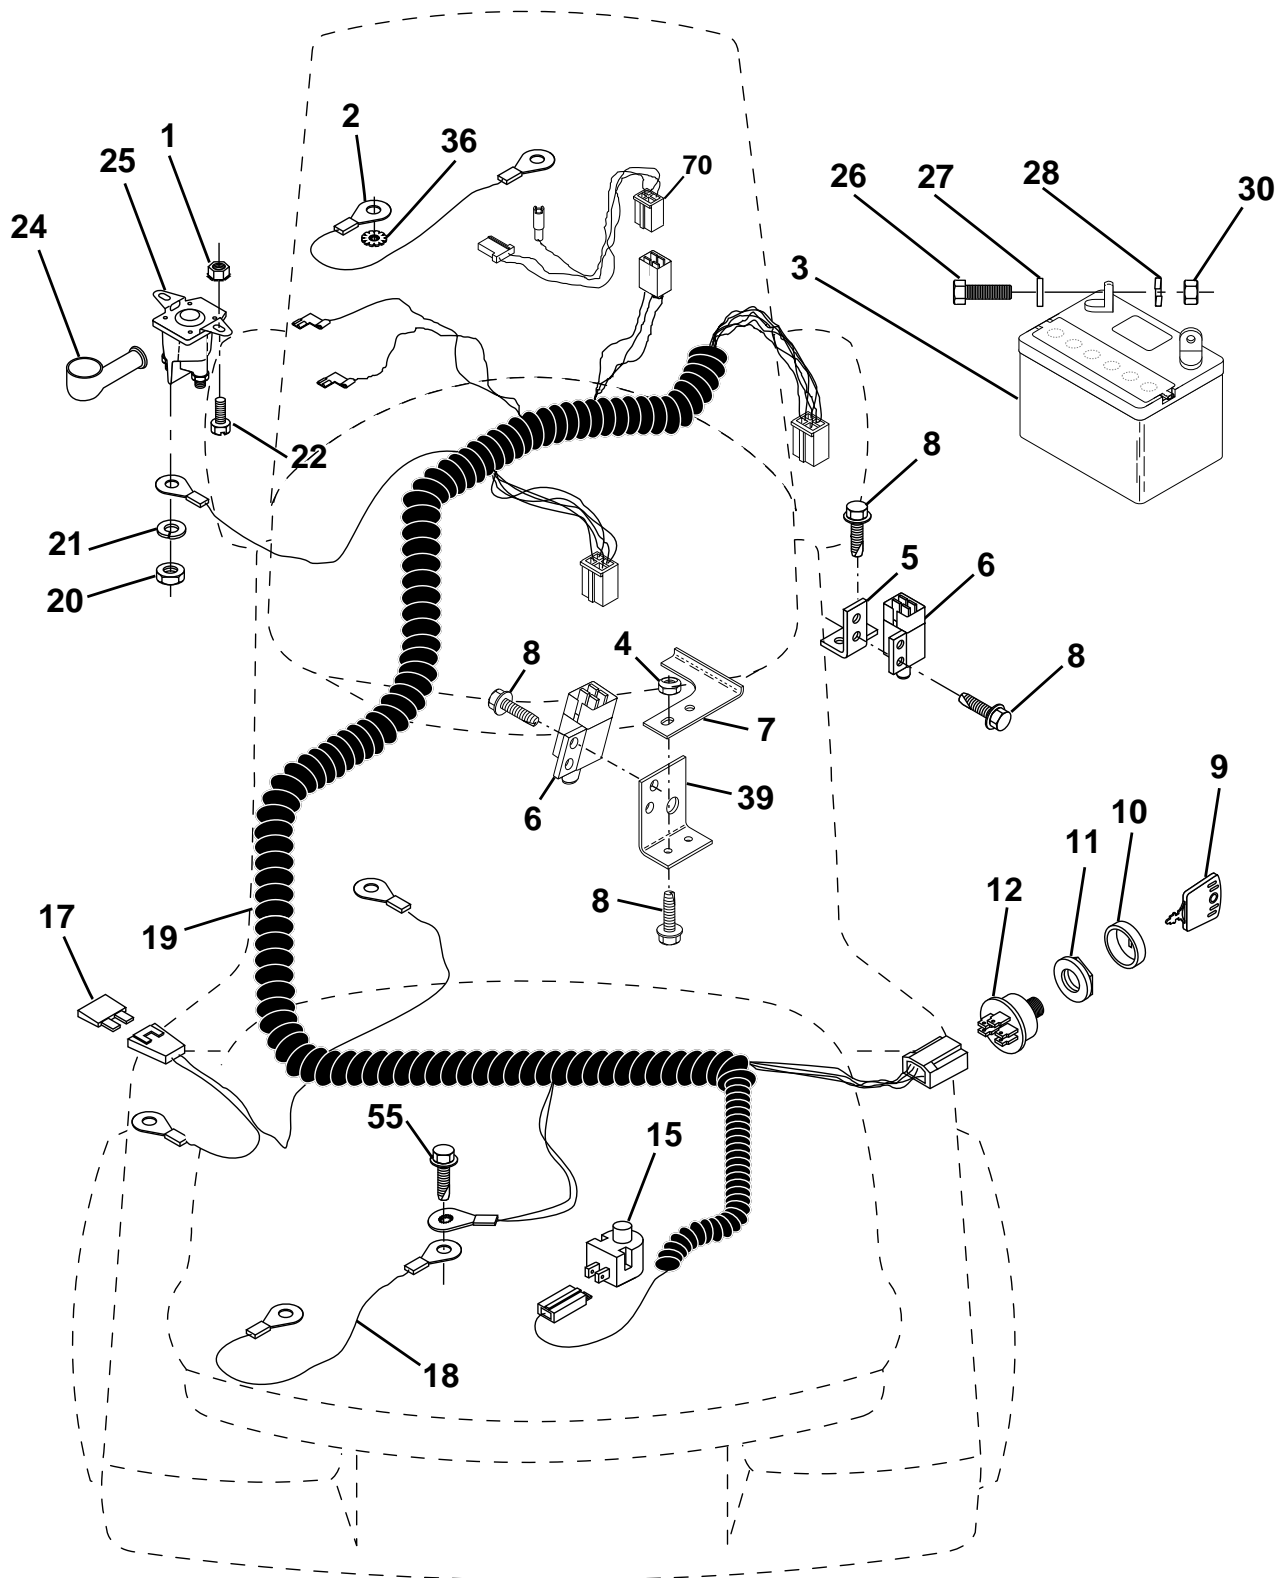

REPAIR PARTS

TRACTOR - - MODEL NUMBER LR120 (954830051B)

ELECTRICAL

KEY NO.	PART NO.	DESCRIPTION
1	873640400	Nut, Hex Keps 1/4-20
2	532108423	Assembly, Cable
3	532146138	Battery
4	532069180	Nut, Lock #10-24 UNC
5	532108236	Bracket, Switch
6	532109553	Switch, Interlock (4-terminal)
7	532146374	Keeper, Actuator
8	817021008	Screw, Hex Hd. Tap #10-24 x 1/2
9	532140401	Key, Molded
10	532141226	Cover, Key Ignition
11	532140400	Nut, Ignition
12	532144921	Switch, Ignition
15	532121305	Switch, Plunger
17	532108824	Fuse
18	532128353	Assembly, Cable
19	532146063	Harness, Ignition
20	873350400	Nut, Hex Jam 1/4-20
21	810090400	Washer, Lock 1/4
22	871110408	Bolt, Fin. Hex 1/4-20 UNC x 1/2 Gr. 5
24	532131563	Cover, Terminal
25	532145673	Solenoid
26	874760412	Bolt, Hex Hd. 1/4-20 UNC x 3/4
27	819091016	Washer 9/32 x 5/8 x 16
28	810040400	Washer, Lock 1/4
30	873220400	Nut, Fin. Hex 1/4-20 UNC
36	811150400	Washer Lock Inter. Tooth 1/4
39	532141735	Bracket Switch Clutch
55	817490508	Screw Thdrol 5/16-18 x 1/2
70	532140413	Harness Engine

HARDWARE SHOWN LARGER FOR EASIER IDENTIFICATION

REPAIR PARTS

TRACTOR - - MODEL NUMBER LR120 (954830051B)

DASH

KEY NO.	PART NO.	DESCRIPTION	KEY NO.	PART NO.	DESCRIPTION
1	532142187	Cap, Fuel	12	532003720	Spring
2	532138394	Assembly, Dash & Fuel Tank	13	532126450	Clip, Height Adjustment
3	532123487	Clamp, Hose	14	532126115	Knob, Height Stop
4	532008544	Line, Fuel	15	532122023	Adjustment, Quadrant Height
5	532008548	Line, Fuel	16	532124346	Nut, Self-Threading 3/16-18
6	873640400	Nut, Hex, Keps 1/4-20	17	872110404	Bolt, Carriage 1/4-20 x 1/2 Gr. 5
7	532124996	Clip, Fuel Line	18	532130745	Support Assembly, Dash
8	819091216	Washer 9/32 x 3/4 x 16 Ga.	19	532134744	Brace, Cross
9	874760428	Bolt, Hex, Fin 1/4-20 x 1-3/4	20	817060408	Screw, Self-Tapping 1/4-20 x 1/2
10	819091413	Washer 11/32 x 11/16 x 16 Ga.	21	532134014	Plug Dome Black
11	532121249	Spacer, Split			