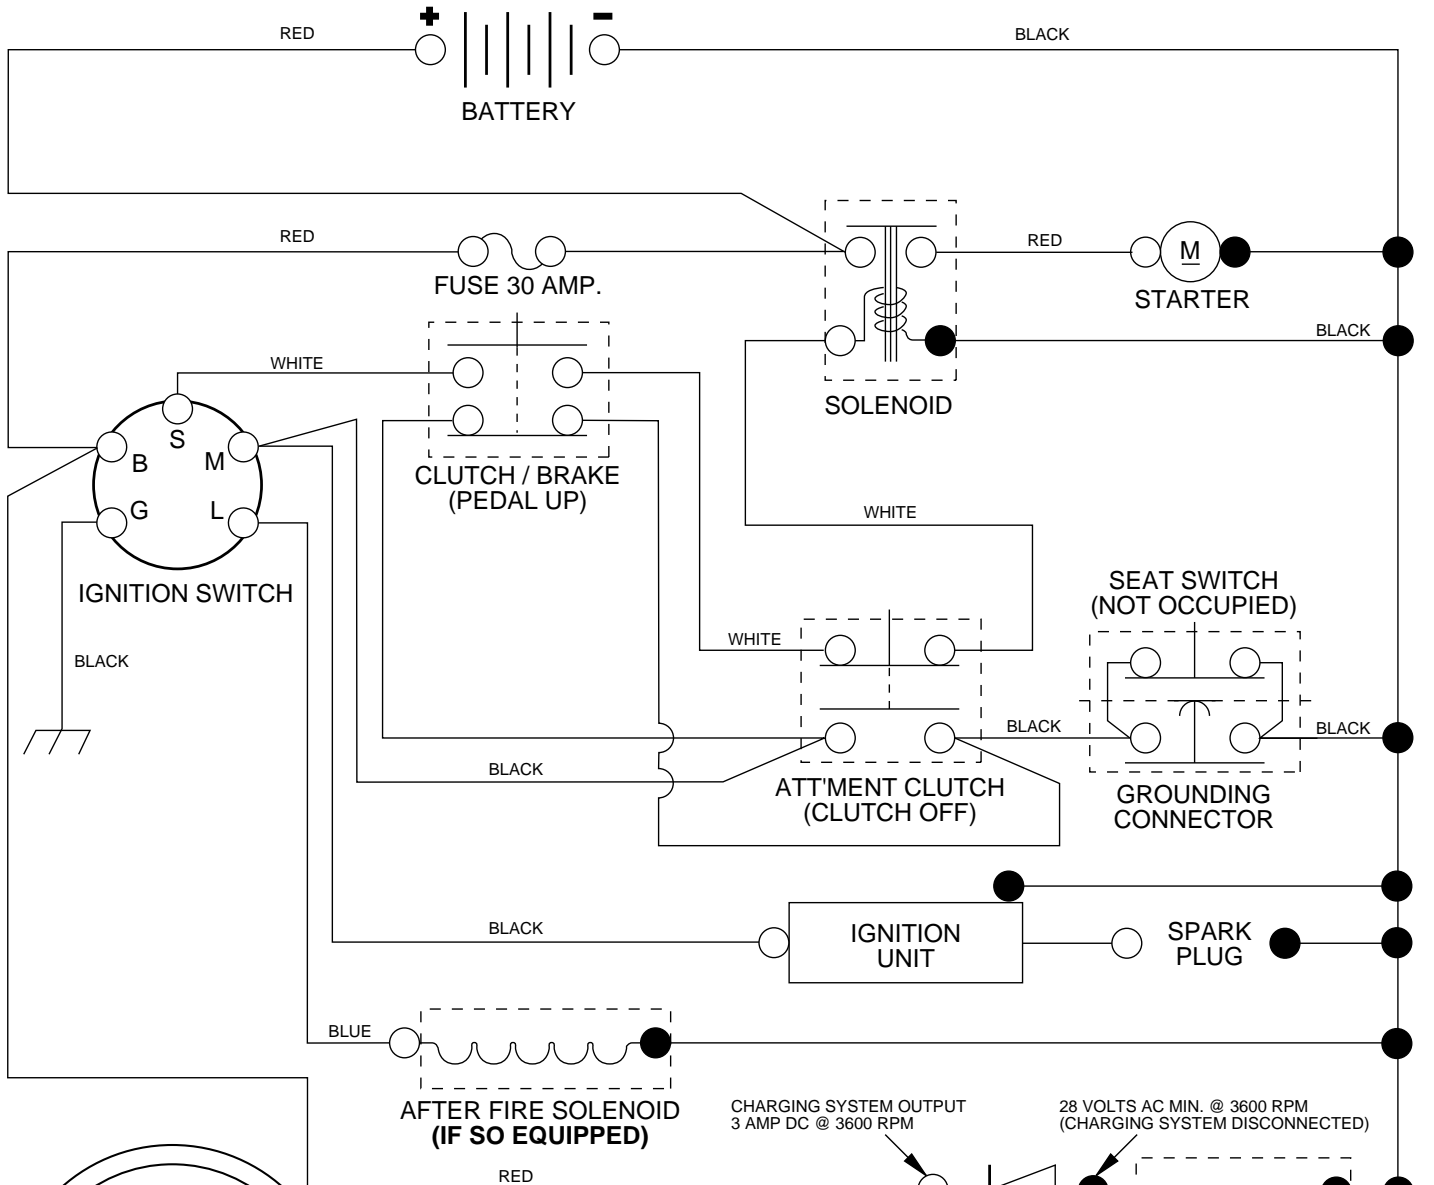

LR 120

954830051B

Repair Parts Manual

Ride Mower

TRACTOR - - MODEL NUMBER LR120 (954830051B)

SCHEMATIC

IGNITION SWITCH

POSITION	CIRCUIT
OFF	M + G
ON	B + L
START	B + S + L

HARDWARE SHOWN LARGER FOR EASIER IDENTIFICATION

REPAIR PARTS

TRACTOR - - MODEL NUMBER LR120 (954830051B)

DASH

KEY NO.	PART NO.	DESCRIPTION	KEY NO.	PART NO.	DESCRIPTION
1	532142187	Cap, Fuel	12	532003720	Spring
2	532138394	Assembly, Dash & Fuel Tank	13	532126450	Clip, Height Adjustment
3	532123487	Clamp, Hose	14	532126115	Knob, Height Stop
4	532008544	Line, Fuel	15	532122023	Adjustment, Quadrant Height
5	532008548	Line, Fuel	16	532124346	Nut, Self-Threading 3/16-18
6	873640400	Nut, Hex, Keps 1/4-20	17	872110404	Bolt, Carriage 1/4-20 x 1/2 Gr. 5
7	532124996	Clip, Fuel Line	18	532130745	Support Assembly, Dash
8	819091216	Washer 9/32 x 3/4 x 16 Ga.	19	532134744	Brace, Cross
9	874760428	Bolt, Hex, Fin 1/4-20 x 1-3/4	20	817060408	Screw, Self-Tapping 1/4-20 x 1/2
10	819091413	Washer 11/32 x 11/16 x 16 Ga.	21	532134014	Plug Dome Black
11	532121249	Spacer, Split			