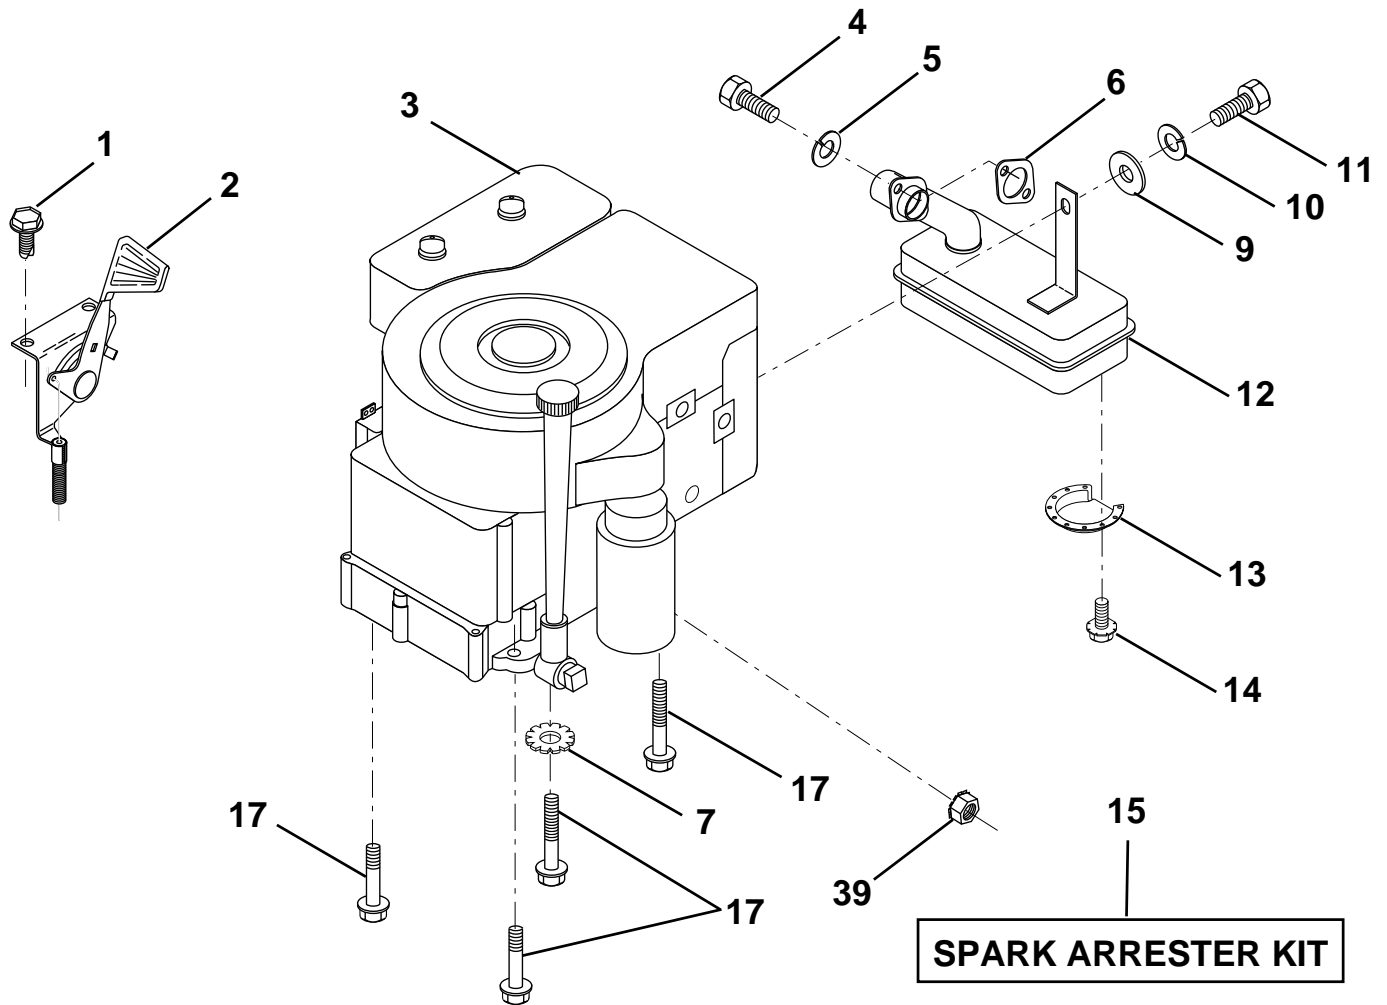

HARDWARE SHOWN LARGER FOR EASIER IDENTIFICATION

REPAIR PARTS

TRACTOR -- MODEL NUMBER LR120 (954830051B)

FRONT AXLE

KEY NO.	PART NO.	DESCRIPTION	KEY NO.	PART NO.	DESCRIPTION
1	532121232	Cap, Spindle	10	819131316	Washer 13/32 x 13/16 x 16 Ga.
2	812000029	Ring, Clip	11	532126847	Bushing
3	532121748	Washer 25/32 x 1-5/8 x 16 Ga.	12	532130465	Rod, Tie
4	532124937	Nyliner	13	532137061	Spindle, L.H. Asm.
5	532142033	Axle, Front	14	874011056	Bolt Hex 5/1-11 x 3-1/2
6	532124931	Bearing, Thrust	15	873901000	Nut, Lock Flange 5/8-11
7	532137062	Spindle, R.H. Asm.	16	532110438	Spacer Bearing Axle
8	532121749	Washer 25/32 x 1-1/4 x 16 Ga.	17	532124836	Fitting Grease
9	876020412	Pin, Cotter 1/8 x 3/4	18	819272016	Washer 27/32 x 1-1/4 x 16 Ga.

HARDWARE SHOWN LARGER FOR EASIER IDENTIFICATION

REPAIR PARTS

TRACTOR - - MODEL NUMBER LR120 (954830051B)

ENGINE

KEY NO.	PART NO.	DESCRIPTION	KEY NO.	PART NO.	DESCRIPTION
1	817060408	Screw, Hex Thd. Cut 1/4-20 x 1/2	10	810040400	Washer, Lock Hvy Hlcl Spring 1/4
2	532132752	Control, Throttle	11	-----	Bolt, Hex Fin. (Order From Eng. Mfg.)
3	-----	Engine, Briggs and Stratton Model No. 289707	12	532137437	Muffler
4	871070512	Screw, Hex, Cap 5/16-18 x 3/4	13	532101326	Deflector, Muffler
5	810040500	Washer, Lock Heavy Helical Spring 5/16	14	817030808	Screw, Spiderloc Hex Hd #8 x 1/2 AB
6	532272293	Gasket, Exhaust	15	532137180	Arrester, Spark (Optional equipment)
7	811050600	Washer, Lock Ext. Tooth 3/8	17	817490624	Screw, Hex Washer Head, Thdrol. 3/8-16 x 1-1/2
9	819101216	Washer 5/16 x 3/4 x 16	39	532128861	Nut, Flange 1/4-20