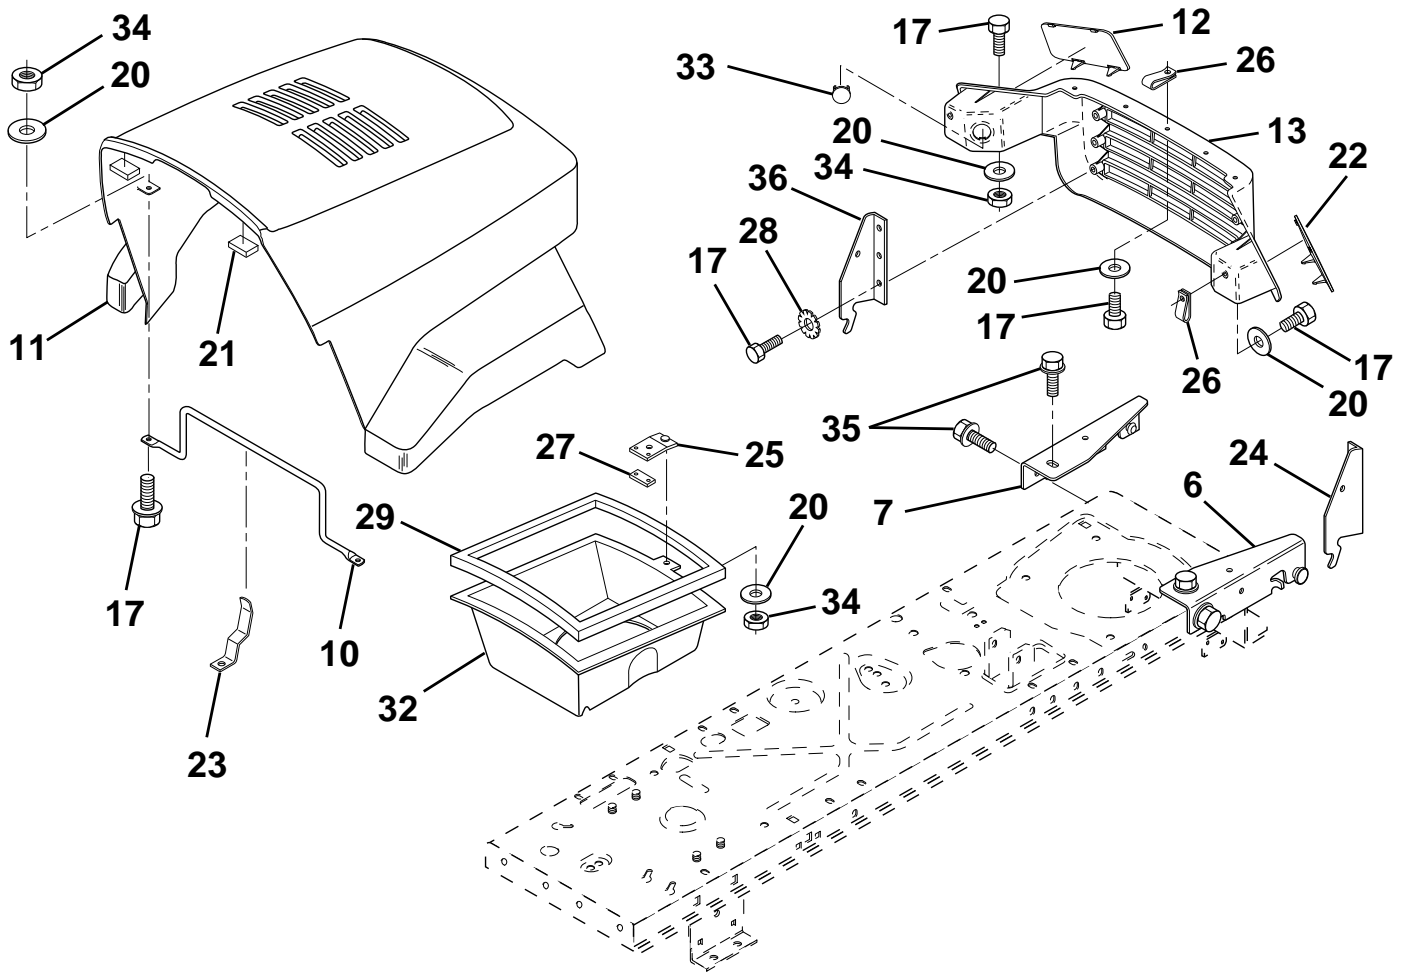

REPAIR PARTS

TRACTOR - - MODEL NUMBER LR120 (954830051B)

HOOD

KEY NO.	PART NO.	DESCRIPTION	KEY NO.	PART NO.	DESCRIPTION
6	532140051	Bracket Asm. Pivot Hood RH	24	532142873	Bracket Pivot Hood RH
7	532140050	Bracket Asm. Pivot Hood LH	25	532131037	Clip Asm. Duct Air
10	532130850	Brace Hood	26	532052921	Clip Tinnerman
11	532140142	Hood	27	532131028	Clip Tinnerman
12	532130986	Lens LH	28	811050400	Washer Lock Ext. Tooth
13	532130984	Grille	29	532120537	Strip Foam
17	874780410	Bolt Fin Hex 1/4-20 x 5/8	32	532123840	Duct Air Hood
20	819091016	Washer, Flat 1/4	33	532131319	Plug, Socket, Light
21	532126938	Bumper Hood	34	873680400	Nut Crownlock 1/4-20 Unc
22	532130985	Lens RH	35	817490512	Screw Thdrol 5/16-28 x 3/4
23	532139969	Latch Hood	36	532128445	Bracket Pivot Hood LH

HARDWARE SHOWN LARGER FOR EASIER IDENTIFICATION