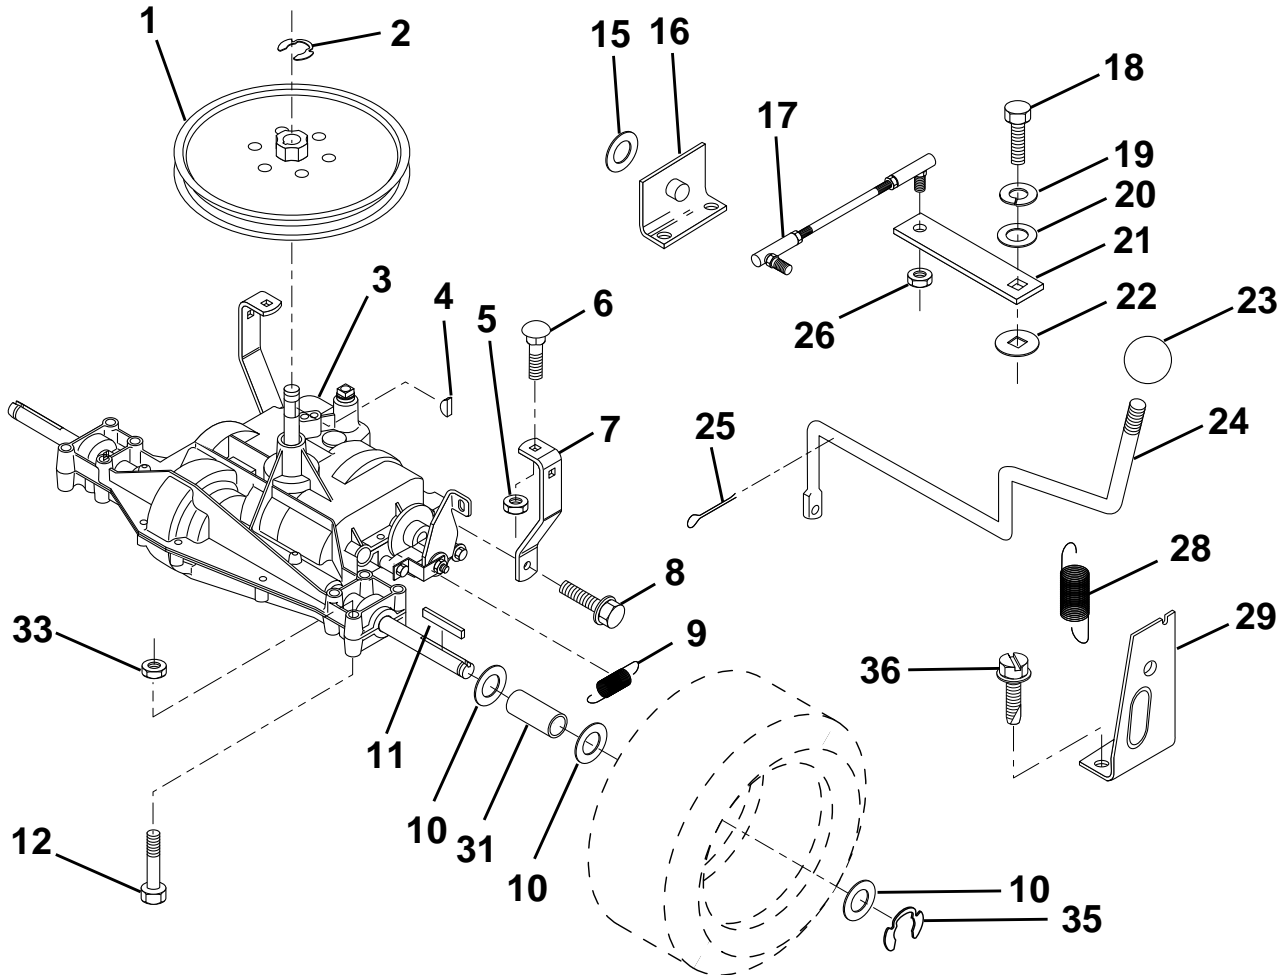

REPAIR PARTS

TRACTOR - - MODEL NUMBER LR120 (954830051B)

TRANSAXLE

KEY NO.	PART NO.	DESCRIPTION	KEY NO.	PART NO.	DESCRIPTION
1	532123385	Pulley	18	874550412	Bolt, Fin Hex 1/4-28 UNF x 3/4 Gr. 8
2	812000028	Ring, Retainer	19	810040400	Washer, Lock 1/4
3	-----	Transaxle, Dana Model No. 4360-79	20	819091210	Washer 9/32 x 3/4 x 10 Ga.
4	532125096	Key, Woodruff #9	21	532123539	Arm, Shift
5	873680500	Nut, Crownlock 5/16-18	22	532105701	Washer, Shift Plate
6	872140506	Bolt, Carriage 5/16-18 UNC x 3/4	23	532106933	Knob, Rd 1/2-13
7	532123378	Strap, Torque	24	532128215	Rod Shift
8	817490512	Screw 5/16-18 x 3/4	25	876020416	Pin, Cotter 1/8 x 1
9	532146682	Spring, Brake	26	873810500	Locknut 5/16-24 UNF
10	532121749	Washer 25/32 x 1-1/4 x 16 Ga.	28	532128085	Extension, Spring
11	532123583	Key, Square	29	532128084	Support Handle Shift RH
12	874760644	Bolt, Fin Hex 3/8-16 Unc x 2-3/4	31	532109502	Spacer Axle
15	819171616	Washer 17/32 x 1 x 16 Ga.	33	873680600	Nut Crownlock 3/8-16 Unc
16	532124600	Support Handle Shift LH	35	812000001	E-Ring
17	532123632	Link, Shift	36	817720408	Screw

HARDWARE SHOWN LARGER FOR EASIER IDENTIFICATION