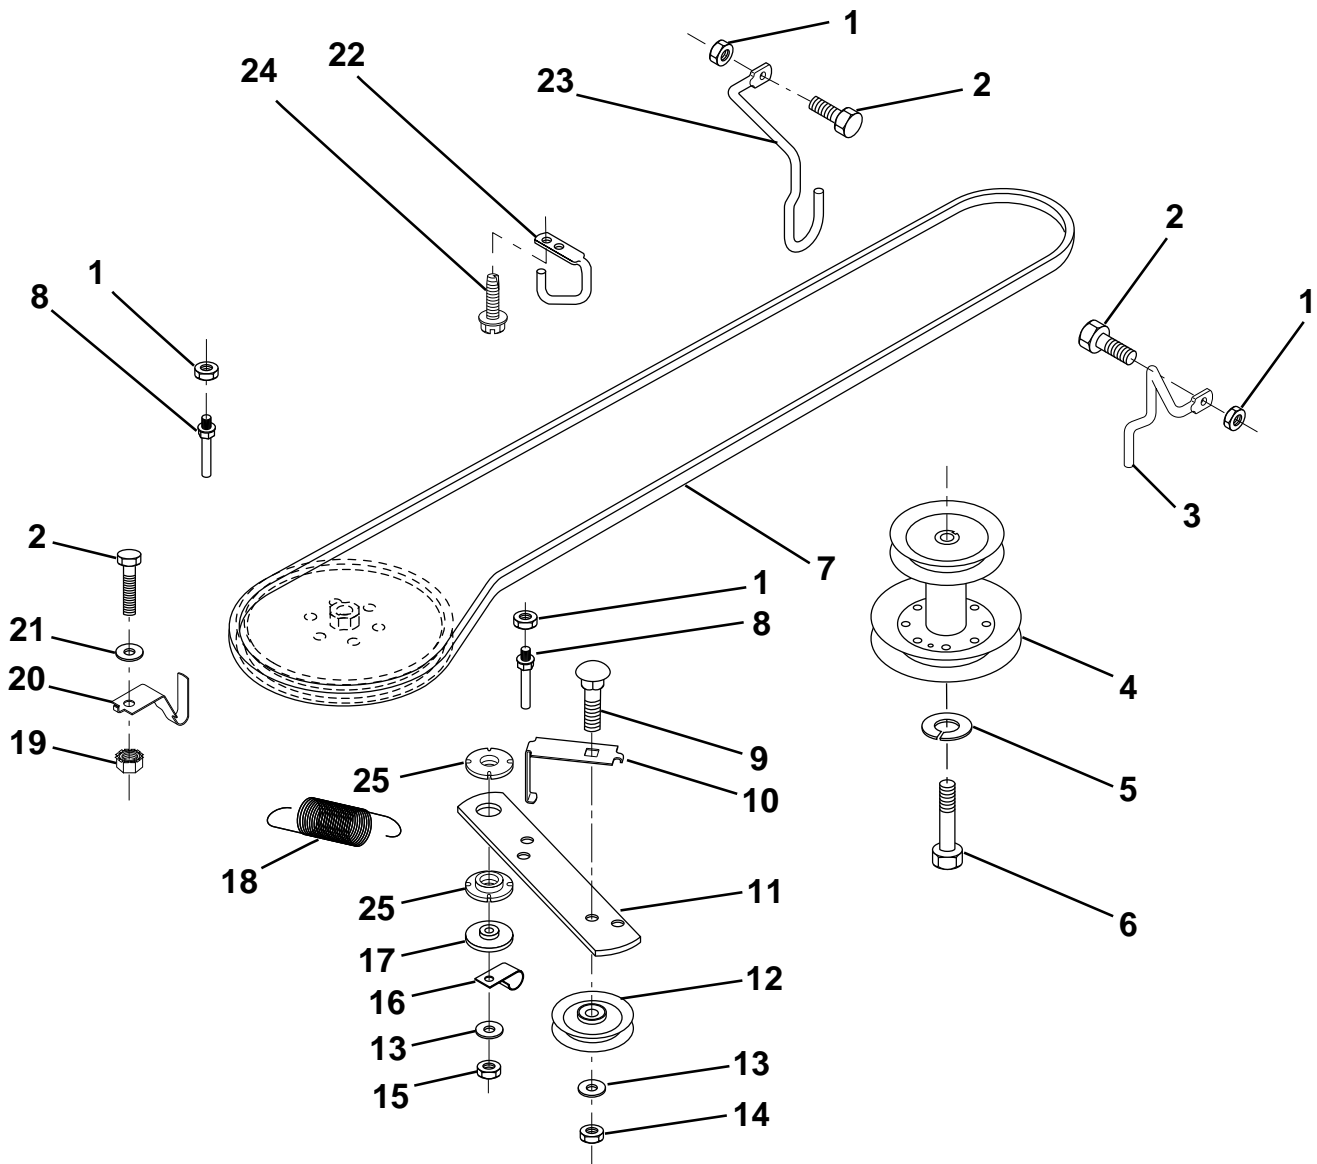

REPAIR PARTS

TRACTOR - - MODEL NUMBER LR120 (954830051B)

GROUND DRIVE

KEY NO.	PART NO.	DESCRIPTION	KEY NO.	PART NO.	DESCRIPTION
1	873680500	Nut, Crownlock 5/16-18	14	873930600	Nut, Centerlock 3/8-16 UNC
2	874760512	Bolt, Hex Hd 5/16-18 UNC x 3/4	15	873680600	Nut, Crownlock 3/8-16 UNC
3	532141342	Keeper, Mower Drive, R. H.	16	532126471	Clip, Insulated
4	532138029	Pulley, Engine	17	532150932	Spacer, Retainer
5	810040700	Washer, Lock 7/16	18	532131459	Spring Extension
6	871170744	Bolt Hex 7/16-20 Gr. 5	19	873510500	Nut, Keps 5/16-18 UNC
7	532124525	Traction, V-Belt Drive	20	532139919	Keeper, T/A Ground Drive Belt
8	532123405	Keeper, T/A Ground Drive Belt	21	819111016	Washer 11/32 x 5/8 x 16 Ga.
9	872140612	Bolt, Carr. 3/8-16 UNC x 1-1/2	22	532123404	Keeper, Frame Ground Drive Belt
10	532123396	Keeper, Belt Ground Drive Idler	23	532140916	Keeper, Mower Drive, L. H.
11	532150926	Arm, Ground Drive Clutch	24	817720408	Screw
12	532123674	Idler, Flat	25	532150935	Bushing, Nylon
13	819131316	Washer 13/32 x 13/16 x 16 Ga.			

HARDWARE SHOWN LARGER FOR EASIER IDENTIFICATION