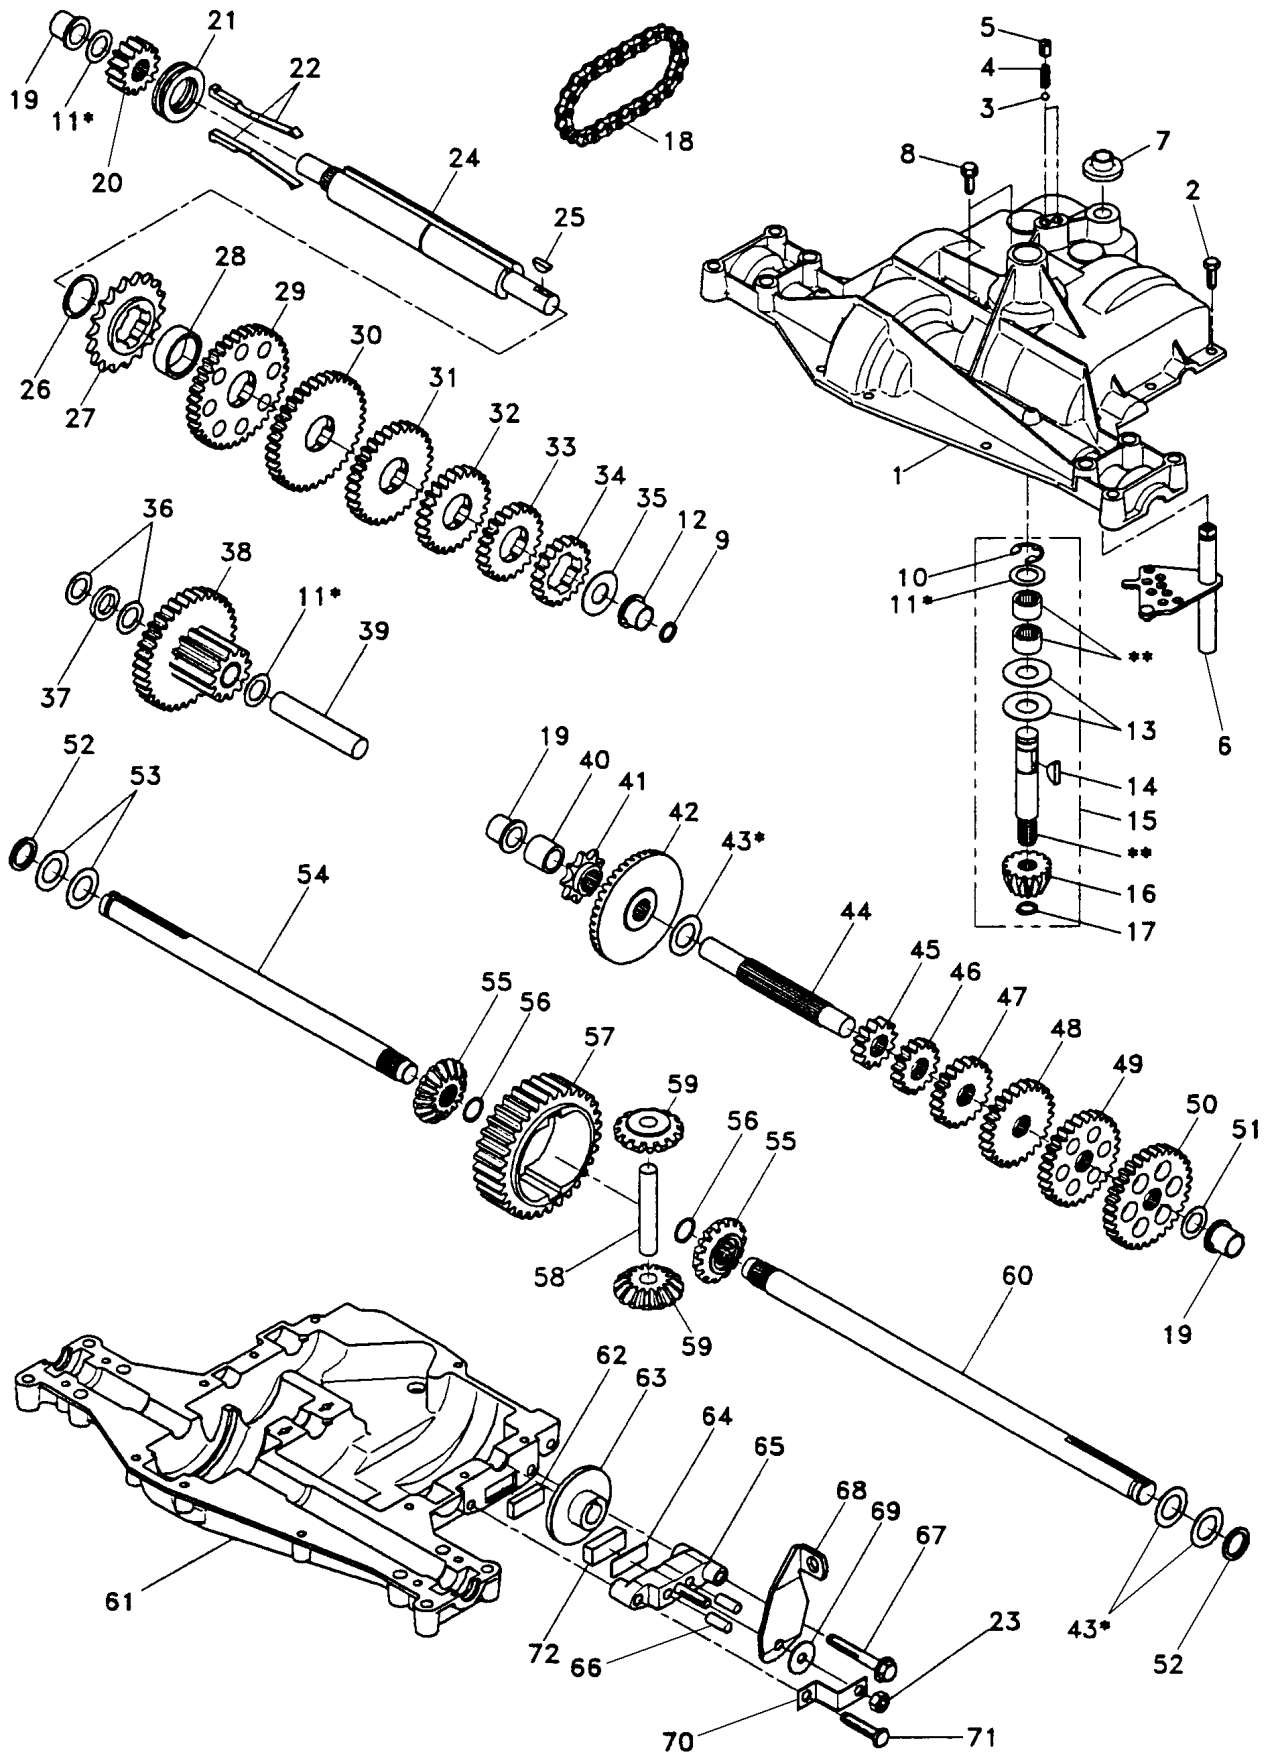

REPAIR PARTS

TRACTOR - - MODEL NUMBER LR120 (954830051B)

MOWER DECK

KEY NO.	PART NO.	DESCRIPTION	KEY NO.	PART NO.	DESCRIPTION
1	532140064	Spring, Mower Clutch	31	817490508	Screw, Hex Wsh. Thdrol. 5/16-18 x 1/2
2	532122052	Spacer, Retainer	32	532122051	Arm, Support Idler Mower
3	873680600	Nut, Crownlock 3/8-16	33	532131560	Deflector
4	532130840	Brake Asm.	34	532130758	Latch Hook
5	532131251	Guide, Belt Idler	35	532125004	Nut, Weld
6	532121316	Pulley, Flat Idler	36	532121980	Rod, Hinge
7	872110616	Bolt, Carr. 3/8-16 x 1-3/4 Gr. 5	37	532123713	Spring, Torsion Deflector
8	819131410	Washer 13/21 x 7/8 x 10 Ga.	38	532105304	Cap, Sleeve
9	532127744	Arm Asm., Idler Mower	39	819111016	Washer 11/32 x 5/8 x 16 Ga.
10	872140610	Bolt, Carriage 3/8-16 x 1-1/4	40	532110452	Pushnut
11	532130841	Rod, Brake	41	532131264	V-Belt
12	532127356	Bracket, Lift R. H. Rear	42	819171616	Washer 11/32 x 5/8 16 Ga.
13	872140506	Bolt, Carriage 5/16-18 x 3/4	43	532124660	Retainer, Spring
14	873680500	Nut, Crownlock 5/16-18	44	532140608	Keeper, L. H.
15	532127357	Bracket, Lift L. H. Rear	45	532110485	Bearing
16	532140609	Keeper, R. H.	46	532128774	Housing Mandrel Vented
17	532128508	Link, Asm. Mower Stabilizer	47	532129895	Bearing
18	532128511	Pin, Drive	48	532137645	Shaft, Mandrel (Includes Key # 47)
19	532127380	Bracket, Asm. Front	49	532133943	Washer, Hardened
20	532140101	Blade Mulching	55	810071000	Washer, Lock#10
21	532140296	Washer, Hard	56	871161010	Screw
22	810030600	Washer, Lock 3/8	57	874930516	Bolt, Hex 5/16-18 x 1
23	532850857	Bolt 3/8-24 x 1-1/4 Gr. 8	58	532063124	Locknut 5/16-18
24	532140329	Stripper	59	532133841	Acorn Nut 5/16-18
25	532138776	Screw Thdrol Hex Hd	60	532140102	Mulcher Plate
26	532129963	Washer .150 Thk.	61	819061216	Washer #10
27	532129983	Deck Assembly	--	532130794	Mandrel Asm. (Includes Key No.'s 22-23, 26, 29 and 45-48)
28	532129207	Pulley, Mandrel	--	532140979	Deck, Mower Complete (Std. Deck - Order separately mulcher plate components key nos. 50-58)
29	532137266	Nut, Flangelock 9/16			
30	532136631	Bracket, Asm. Deflector			

HARDWARE SHOWN LARGER FOR EASIER IDENTIFICATION

REPAIR PARTS

TRACTOR -- MODEL NUMBER LR120 (954830051B)

DANA TRANSAXLE -- MODEL NO. 4360-79