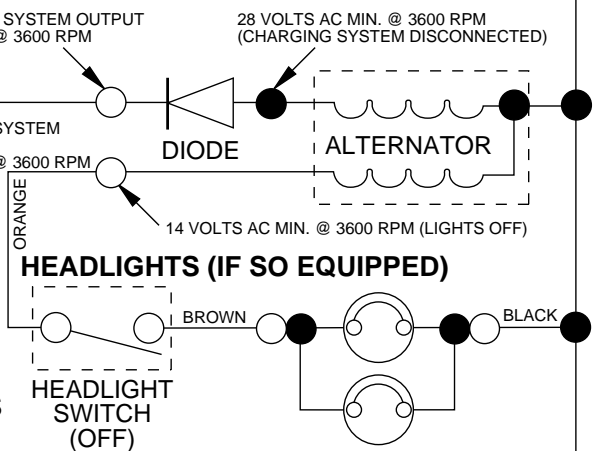

LR 120

954830051B

Repair Parts Manual

Ride Mower

TRACTOR - - MODEL NUMBER LR120 (954830051B)

SCHEMATIC

IGNITION SWITCH

POSITION	CIRCUIT
OFF	M + G
ON	B + L
START	B + S + L

NOTE

YOUR TRACTOR IS EQUIPPED WITH A SPECIAL ALTERNATOR SYSTEM. THE LIGHTS ARE NOT CONNECTED TO THE BATTERY, BUT HAVE THEIR OWN ELECTRICAL SOURCE. BECAUSE OF THIS, THE BRIGHTNESS OF THE LIGHTS WILL CHANGE WITH ENGINE SPEED. AT IDLE THE LIGHTS WILL DIM. AS THE ENGINE IS SPEEDED UP, THE LIGHTS WILL BECOME THEIR BRIGHTEST.