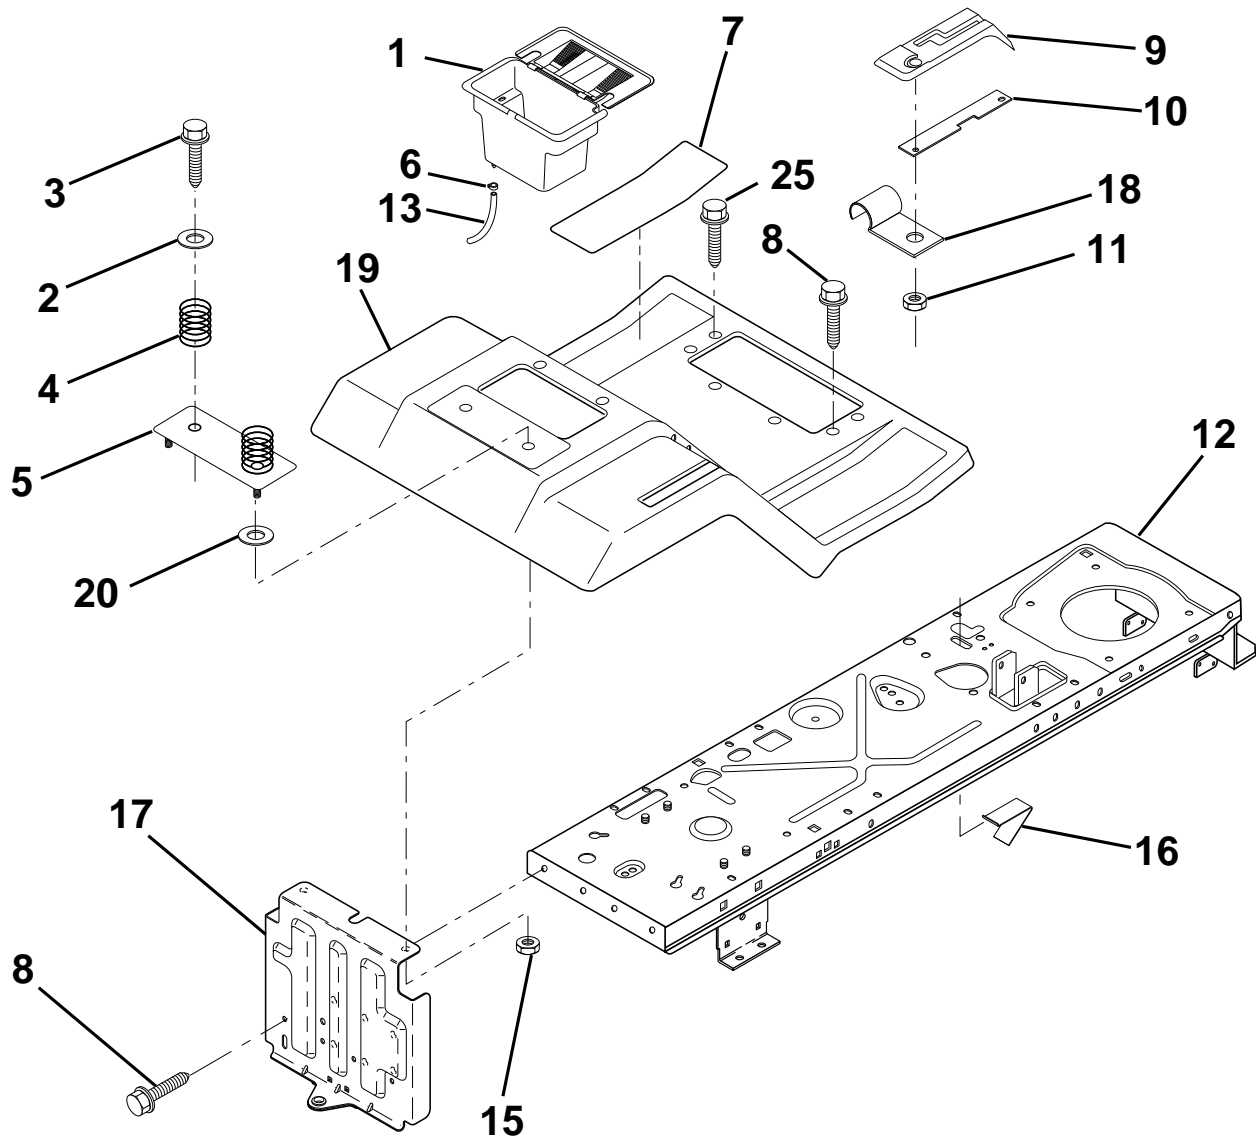

REPAIR PARTS

TRACTOR - - MODEL NUMBER LR120 (954830051B)

FENDER/CHASSIS

KEY NO.	PART NO.	DESCRIPTION	KEY NO.	PART NO.	DESCRIPTION
1	532144940	Case, Battery	11	532124346	Nut, Self-Threading, Wsher Hd 3/16
2	819132012	Washer 13/32 x 1-1/4 x 12 Ga.	12	532145190	Assembly, Frame
3	817490612	Screw, Hex Wsh. Thrdrol 3/8-16 x 3/4	13	532109238	Tube, Battery Drain
4	532124181	Spring, Compression, Seat	15	873640400	Nut, Keps 1/4-20 UNC
5	532125142	Plate, Asm. Battery	16	532141736	Switch Actuator
6	532109596	Clamp, Hose	17	532140782	Drawbar
7	532124144	Pad, Footrest	18	532126470	Clip, Insulated
8	817490512	Screw Thdrol 5/16-18 x 3/4	19	532141393	Fender/Footrest
9	532126995	Console, Shift Control	20	819091413	Washer 9/32 x 7/8 x 13 Ga.
10	532139783	Bar, Shift Lock	25	817190516	Scr-Hx Wsh Thd Rol 5/16-18 x 1

HARDWARE SHOWN LARGER FOR EASIER IDENTIFICATION