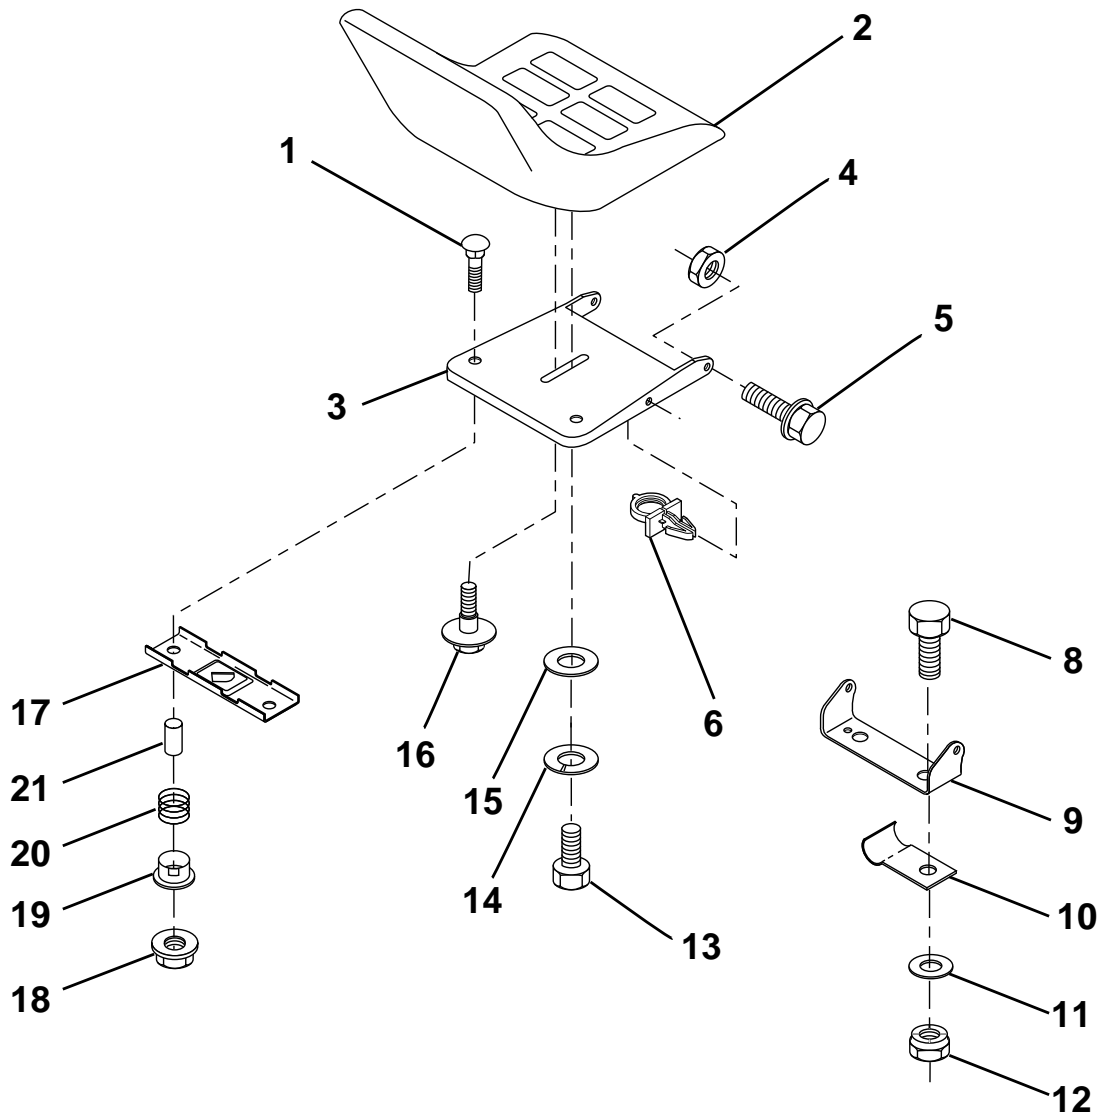

HARDWARE SHOWN LARGER FOR EASIER IDENTIFICATION

REPAIR PARTS

TRACTOR - - MODEL NUMBER LR120 (954830051B)

ENGINE

KEY NO.	PART NO.	DESCRIPTION	KEY NO.	PART NO.	DESCRIPTION
1	817060408	Screw, Hex Thd. Cut 1/4-20 x 1/2	10	810040400	Washer, Lock Hvy Hlcl Spring 1/4
2	532132752	Control, Throttle	11	-----	Bolt, Hex Fin. (Order From Eng. Mfg.)
3	-----	Engine, Briggs and Stratton Model No. 289707	12	532137437	Muffler
4	871070512	Screw, Hex, Cap 5/16-18 x 3/4	13	532101326	Deflector, Muffler
5	810040500	Washer, Lock Heavy Helical Spring 5/16	14	817030808	Screw, Spiderloc Hex Hd #8 x 1/2 AB
6	532272293	Gasket, Exhaust	15	532137180	Arrester, Spark (Optional equipment)
7	811050600	Washer, Lock Ext. Tooth 3/8	17	817490624	Screw, Hex Washer Head, Thdrol. 3/8-16 x 1-1/2
9	819101216	Washer 5/16 x 3/4 x 16	39	532128861	Nut, Flange 1/4-20

HARDWARE SHOWN LARGER FOR EASIER IDENTIFICATION

REPAIR PARTS

TRACTOR -- MODEL NUMBER LR120 (954830051B)

SEAT

KEY NO.	PART NO.	DESCRIPTION	KEY NO.	PART NO.	DESCRIPTION
1	872050411	Bolt, Carriage 1/4-20 x 1-3/8	12	873800600	Nut, Crownlock 3/8-16 UNC
2	532130875	Seat	13	874780814	Bolt Hex 1/2-13 x 7/8
3	532140552	Pan, Seat	14	810040800	Washer Lock Hvy. Hlcl Spring 1/2
4	873800500	Nut, Crownlock 5/16-18	15	819171912	Washer, 17/32 x 1-3/16 x 12 Ga.
5	532139888	Bolt, Shoulder 5/16-18 UNC	16	532127018	Bolt, Shoulder
6	532145006	Clip, Push-In Hinged	17	532121246	Bracket, Switch, Mounting
8	874760616	Bolt, Fin Hex 3/8-16 UNC x 3/4	18	532123976	Nut, Hex Large Flange Lock
9	532140551	Bracket, Pivot Seat	19	532121248	Bushing, Snap
10	532126471	Clip, Insulated	20	532121250	Spring, Compression
11	819133210	Washer 12/32 x 2 x 10 Ga.	21	532134300	Spacer, Split 28 Id. x .88 Lg.