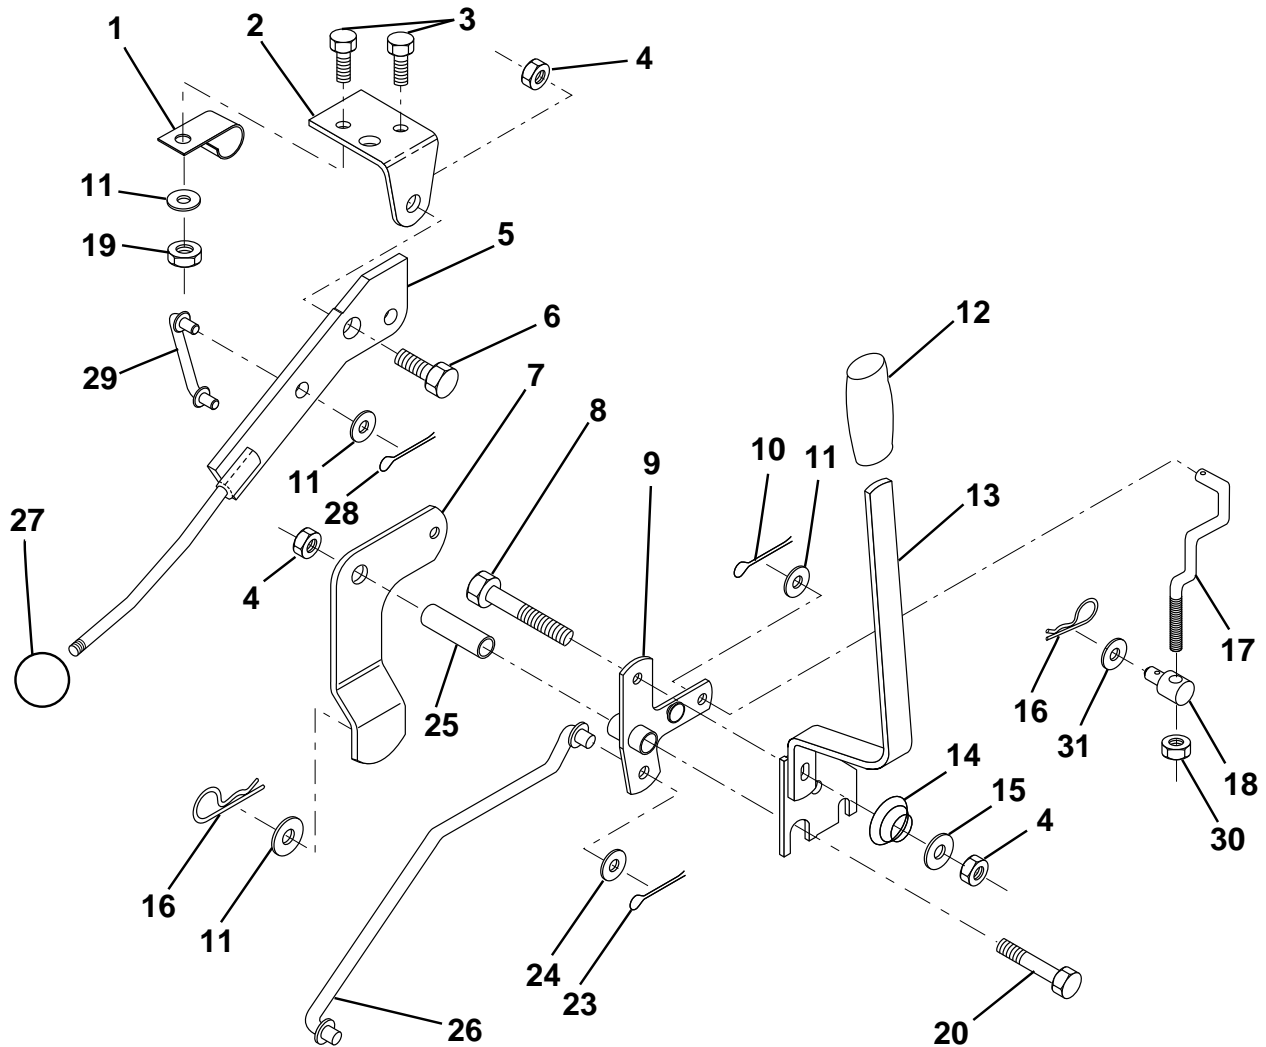

REPAIR PARTS

TRACTOR - - MODEL NUMBER LR120 (954830051B)

MOWER LIFT LEVER

KEY NO.	PART NO.	DESCRIPTION	KEY NO.	PART NO.	DESCRIPTION
1	532126470	Clip, Insulated	15	819131212	Washer 13/32 x 3/4 x 12 Ga.
2	532122018	Bracket, Mower Clutch	16	532124961	Retainer, Spring
3	871110408	Bolt, Fin. Hex 1/4-20 UNC x 1/2	17	532127359	Link, Front Lift
4	873680600	Nut, Crownlock 3/8-16 UNC	18	532142028	Trunnion, Adj. 94
5	532145187	Assembly, Clutch Lever	19	873680400	Nut, Crownlock 1/4-20
6	532106451	Bolt, Shoulder	20	874760644	Bolt, Fin. Hex 3/8-16 UNC x 2-3/4
7	532135371	Assembly, Mower Clutch Arm	23	876020416	Pin, Cotter 1/8 x 1
8	874760636	Bolt, Hex 3/8-16 UNC x 2-1/4	24	819171612	Washer 17/32 x 1 x 16 Ga.
9	532121930	Bellcrank, Asm. Lift	25	532121933	Tube, Spacer
10	876020412	Pin, Cotter 1/8 x 3/4	26	532141470	Rod, Mower Lift
11	819131316	Washer 13/32 x 13/16 x 16 Ga.	27	532106932	Knob
12	532122027	Grip, Handle	28	876020312	Pin, Cotter 3/32 x 3/4
13	532139352	Assembly, Lift Handle	29	532131655	Link, Mower Clutch
14	532123496	Spring, Compression	30	873350600	Nut Hex Jam 3/8-16 Unc
			31	819132012	Washer 13/32 x 1-1/4 x 12

HARDWARE SHOWN LARGER FOR EASIER IDENTIFICATION