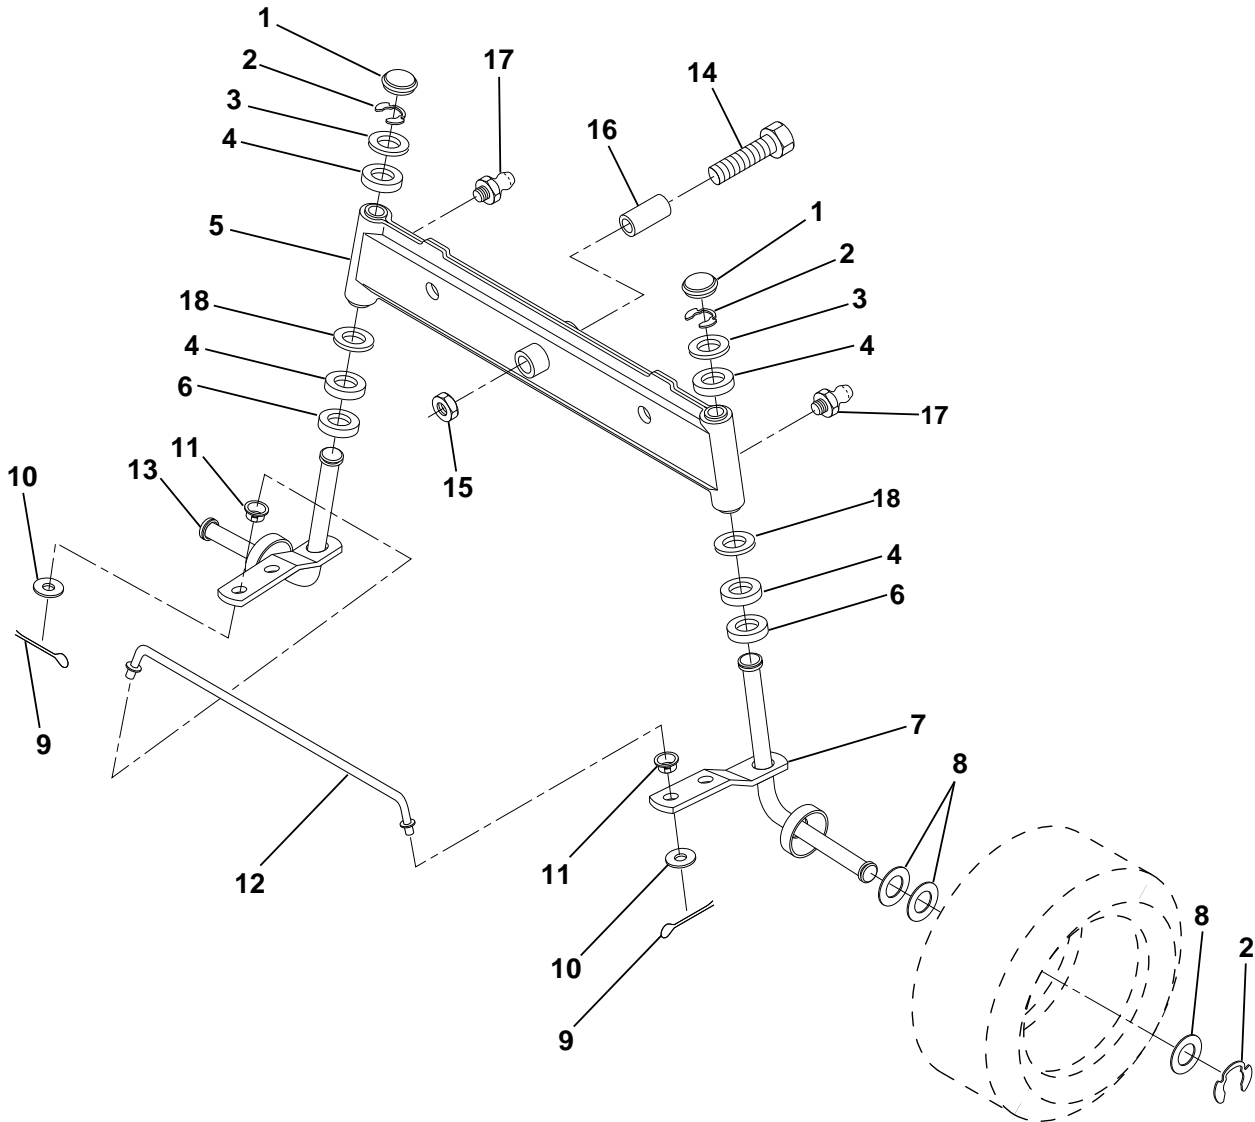

REPAIR PARTS

TRACTOR -- MODEL NUMBER LR120 (954830051B)

FRONT AXLE

KEY NO.	PART NO.	DESCRIPTION	KEY NO.	PART NO.	DESCRIPTION
1	532121232	Cap, Spindle	10	819131316	Washer 13/32 x 13/16 x 16 Ga.
2	812000029	Ring, Clip	11	532126847	Bushing
3	532121748	Washer 25/32 x 1-5/8 x 16 Ga.	12	532130465	Rod, Tie
4	532124937	Nyliner	13	532137061	Spindle, L.H. Asm.
5	532142033	Axle, Front	14	874011056	Bolt Hex 5/1-11 x 3-1/2
6	532124931	Bearing, Thrust	15	873901000	Nut, Lock Flange 5/8-11
7	532137062	Spindle, R.H. Asm.	16	532110438	Spacer Bearing Axle
8	532121749	Washer 25/32 x 1-1/4 x 16 Ga.	17	532124836	Fitting Grease
9	876020412	Pin, Cotter 1/8 x 3/4	18	819272016	Washer 27/32 x 1-1/4 x 16 Ga.

HARDWARE SHOWN LARGER FOR EASIER IDENTIFICATION