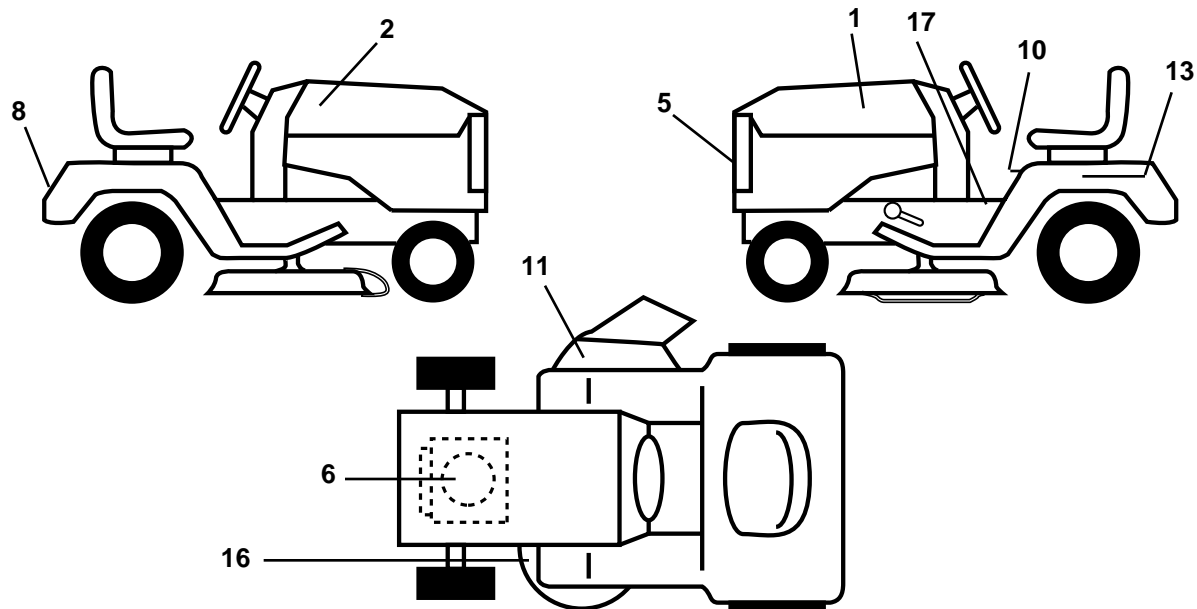

* Use in combinations to maintain proper clearances

** Order Key No. 15

NOTE: All component dimensions given in U.S. inches
1 inch = 25.4 mm

REPAIR PARTS

TRACTOR -- MODEL NUMBER LR120 (954830051B)

DECALS

KEY NO.	PART NO.	DESCRIPTION
1	532150621	Decal, Hood, L. H., Husqv.
2	532150620	Decal, Hood, R. H., Husqv.
5	532150616	Decal, Logo, Grill
6	532271967	Decal, Engine
8	532150617	Decal, Logo, Fender
10	532133795	Decal Caution Fender
11	532137259	Decal, Warning, Cut Finger, (Multi-Lang)