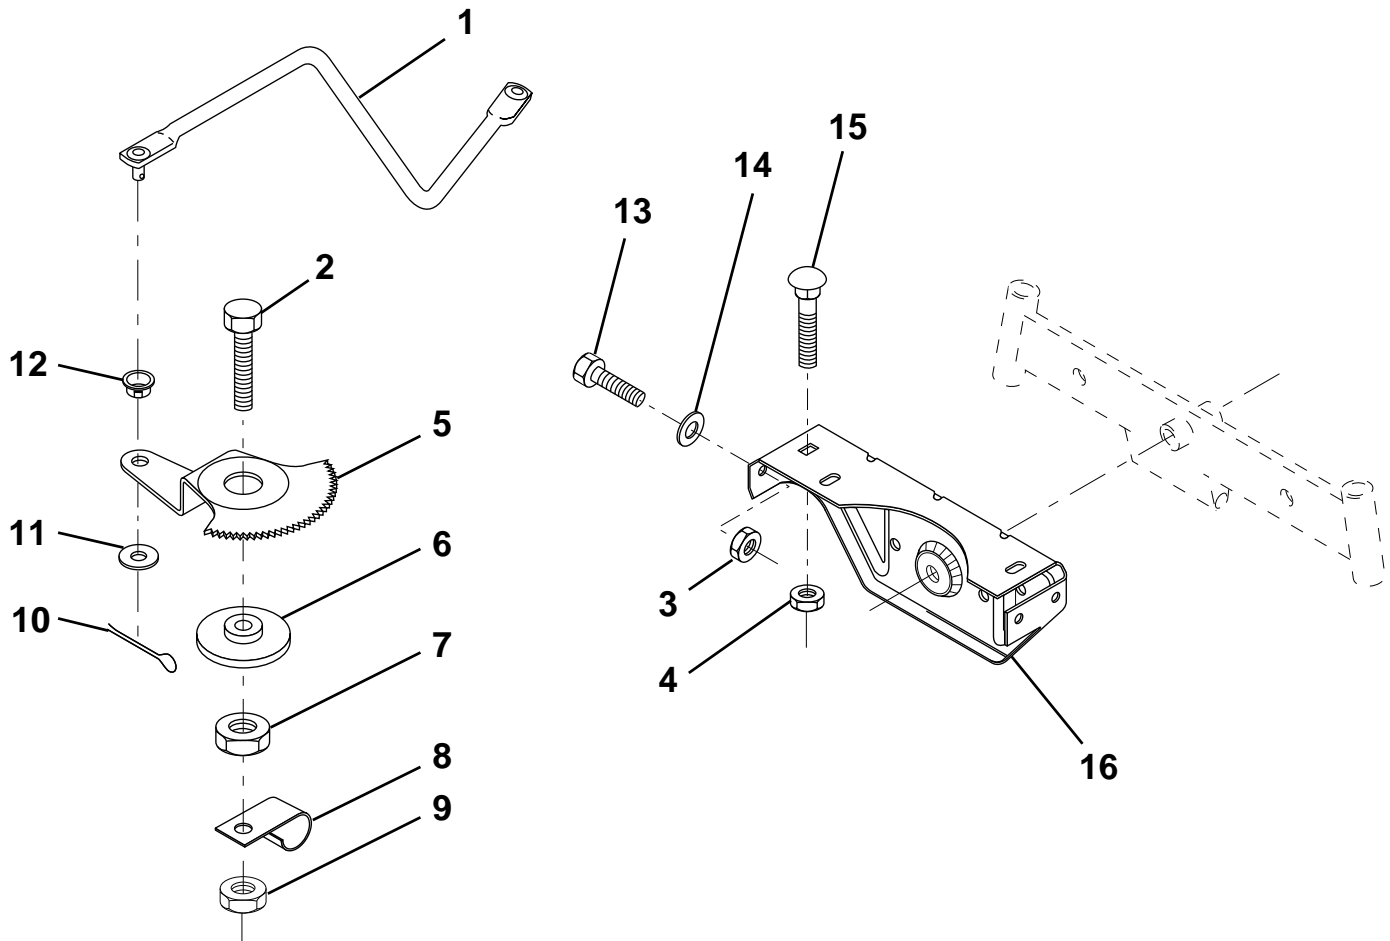

HARDWARE SHOWN LARGER FOR EASIER IDENTIFICATION

REPAIR PARTS

TRACTOR - - MODEL NUMBER LR120 (954830051B)

STEERING WHEEL

KEY NO.	PART NO.	DESCRIPTION
1	532124416	Insert, Wheel, Steering
2	810040600	Washer, Lock Hvy. Hlcl
3	819133808	Washer 12/32 x 2-3/8 x 8 Ga.
4	532124415	Wheel, Steering
5	532127396	Sleeve, Steering
6	817431008	Screw, Hex #10-16 x 1/2 TY-B
7	532102803	Bushing, Steering
8	532147391	Shaft, Steering
9	532124210	Clip, Steering

KEY NO.	PART NO.	DESCRIPTION
10	532123438	Bushing, Lower, Steering
11	812000045	Ring, Retaining
12	819211616	Washer 21/32 x 1 x 16 Ga.
13	532100711	Adaptor, Wheel, Steering
14	532153720	Extension Shaft
15	874780520	Bolt, Fin, Hex 5/16-18 UNC x 1-1/4
16	873800500	Nut Lock, Hex W/Ins 5/16-18 UNC
17	874780616	Bolt, Fin Hex 3/8-16 UNC x 1

HARDWARE SHOWN LARGER FOR EASIER IDENTIFICATION

REPAIR PARTS

TRACTOR - - MODEL NUMBER LR120 (954830051B)

SECTOR GEAR / AXLE SUPPORT

KEY NO.	PART NO.	DESCRIPTION	KEY NO.	PART NO.	DESCRIPTION
1	532132566	Link, Drag	9	873680800	Nut, Crownlock 3/8-16
2	874780828	Bolt, Fin Hex 1/2-13 x 1-3/4	10	876020412	Pin, Cotter 1/8 x 3/4
3	873680500	Nut, Crownlock 5/16-18	11	819131316	Washer, 13/32 x 13/16 x 16 Ga.
4	873680600	Nut, Crownlock 3/8-16 UNC	12	532126847	Bushing
5	532121926	Gear, Sector	13	874760512	Bolt, Hex Hd. 5/16-18 UNC x 3/4
6	532121927	Bushing	14	819111416	Washer 11/32 x 7/8 x 16 Ga.
7	873030800	Nut, Heavy Hex Top Lock 1/2-13 UNC	15	872110606	Bolt, Carriage 3/8-16 UNC x 3/4
8	532126472	Clip, Insulated	16	532137096	Support, Front Axle