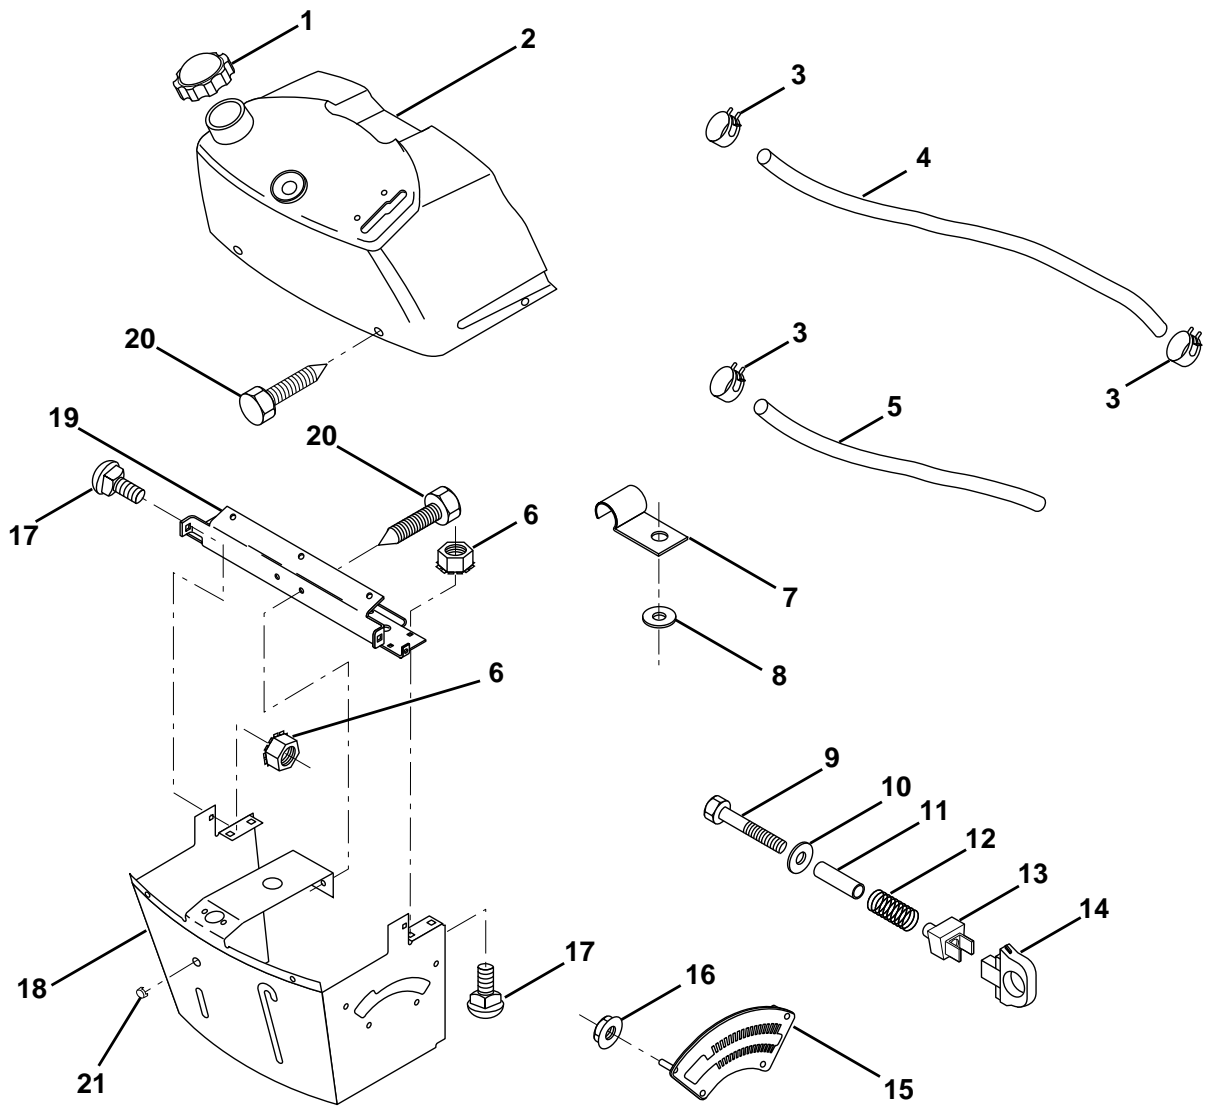

REPAIR PARTS

TRACTOR - - MODEL NUMBER LR120 (954830051B)

ELECTRICAL

KEY NO.	PART NO.	DESCRIPTION
1	873640400	Nut, Hex Keps 1/4-20
2	532108423	Assembly, Cable
3	532146138	Battery
4	532069180	Nut, Lock #10-24 UNC
5	532108236	Bracket, Switch
6	532109553	Switch, Interlock (4-terminal)
7	532146374	Keeper, Actuator
8	817021008	Screw, Hex Hd. Tap #10-24 x 1/2
9	532140401	Key, Molded
10	532141226	Cover, Key Ignition
11	532140400	Nut, Ignition
12	532144921	Switch, Ignition
15	532121305	Switch, Plunger
17	532108824	Fuse
18	532128353	Assembly, Cable
19	532146063	Harness, Ignition
20	873350400	Nut, Hex Jam 1/4-20
21	810090400	Washer, Lock 1/4
22	871110408	Bolt, Fin. Hex 1/4-20 UNC x 1/2 Gr. 5
24	532131563	Cover, Terminal
25	532145673	Solenoid
26	874760412	Bolt, Hex Hd. 1/4-20 UNC x 3/4
27	819091016	Washer 9/32 x 5/8 x 16
28	810040400	Washer, Lock 1/4
30	873220400	Nut, Fin. Hex 1/4-20 UNC
36	811150400	Washer Lock Inter. Tooth 1/4
39	532141735	Bracket Switch Clutch
55	817490508	Screw Thdrol 5/16-18 x 1/2
70	532140413	Harness Engine

HARDWARE SHOWN LARGER FOR EASIER IDENTIFICATION

REPAIR PARTS

TRACTOR - - MODEL NUMBER LR120 (954830051B)

DASH

KEY NO.	PART NO.	DESCRIPTION	KEY NO.	PART NO.	DESCRIPTION
1	532142187	Cap, Fuel	12	532003720	Spring
2	532138394	Assembly, Dash & Fuel Tank	13	532126450	Clip, Height Adjustment
3	532123487	Clamp, Hose	14	532126115	Knob, Height Stop
4	532008544	Line, Fuel	15	532122023	Adjustment, Quadrant Height
5	532008548	Line, Fuel	16	532124346	Nut, Self-Threading 3/16-18
6	873640400	Nut, Hex, Keps 1/4-20	17	872110404	Bolt, Carriage 1/4-20 x 1/2 Gr. 5
7	532124996	Clip, Fuel Line	18	532130745	Support Assembly, Dash
8	819091216	Washer 9/32 x 3/4 x 16 Ga.	19	532134744	Brace, Cross
9	874760428	Bolt, Hex, Fin 1/4-20 x 1-3/4	20	817060408	Screw, Self-Tapping 1/4-20 x 1/2
10	819091413	Washer 11/32 x 11/16 x 16 Ga.	21	532134014	Plug Dome Black
11	532121249	Spacer, Split			