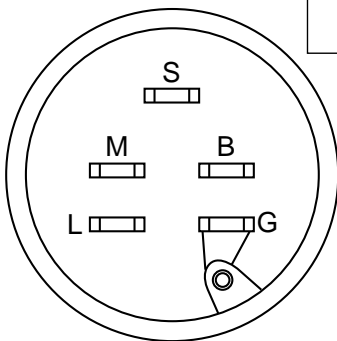

LR 120

954830051B

Repair Parts Manual

Ride Mower

TRACTOR - - MODEL NUMBER LR120 (954830051B)

SCHEMATIC

IGNITION SWITCH

POSITION	CIRCUIT
OFF	M + G
ON	B + L
START	B + S + L

HARDWARE SHOWN LARGER FOR EASIER IDENTIFICATION

REPAIR PARTS

TRACTOR - - MODEL NUMBER LR120 (954830051B)

SECTOR GEAR / AXLE SUPPORT

KEY NO.	PART NO.	DESCRIPTION	KEY NO.	PART NO.	DESCRIPTION
1	532132566	Link, Drag	9	873680800	Nut, Crownlock 3/8-16
2	874780828	Bolt, Fin Hex 1/2-13 x 1-3/4	10	876020412	Pin, Cotter 1/8 x 3/4
3	873680500	Nut, Crownlock 5/16-18	11	819131316	Washer, 13/32 x 13/16 x 16 Ga.
4	873680600	Nut, Crownlock 3/8-16 UNC	12	532126847	Bushing
5	532121926	Gear, Sector	13	874760512	Bolt, Hex Hd. 5/16-18 UNC x 3/4
6	532121927	Bushing	14	819111416	Washer 11/32 x 7/8 x 16 Ga.
7	873030800	Nut, Heavy Hex Top Lock 1/2-13 UNC	15	872110606	Bolt, Carriage 3/8-16 UNC x 3/4
8	532126472	Clip, Insulated	16	532137096	Support, Front Axle

* Use in combinations to maintain proper clearances

** Order Key No. 15

NOTE: All component dimensions given in U.S. inches
1 inch = 25.4 mm

REPAIR PARTS

TRACTOR -- MODEL NUMBER LR120 (954830051B)

DECALS

KEY NO.	PART NO.	DESCRIPTION
1	532150621	Decal, Hood, L. H., Husqv.
2	532150620	Decal, Hood, R. H., Husqv.
5	532150616	Decal, Logo, Grill
6	532271967	Decal, Engine
8	532150617	Decal, Logo, Fender
10	532133795	Decal Caution Fender
11	532137259	Decal, Warning, Cut Finger, (Multi-Lang)

WHEELS & TIRES

KEY NO.	PART NO.	DESCRIPTION
1	532059192	Cap, Valve
2	532065139	Stem, Valve
3	532124957	Fitting, Grease (Front Wheels Only)
4	532137422	Tire, Front
4	532132703	Tire, Rear
5	532059904	Tube, Front (Optional Service Items Only)
5	532008134	Tube, Rear (Optional Service Items Only)
6	532142039	Rim, Front
6	532141652	Rim, Rear
7	532104757	Cap Axle
8	532124959	Bearing Flange
9	532121748	Washer 25/32 x 1-5/8 x 16 Ga.
--	532144334	Sealant, Tire (10 oz. Tube)