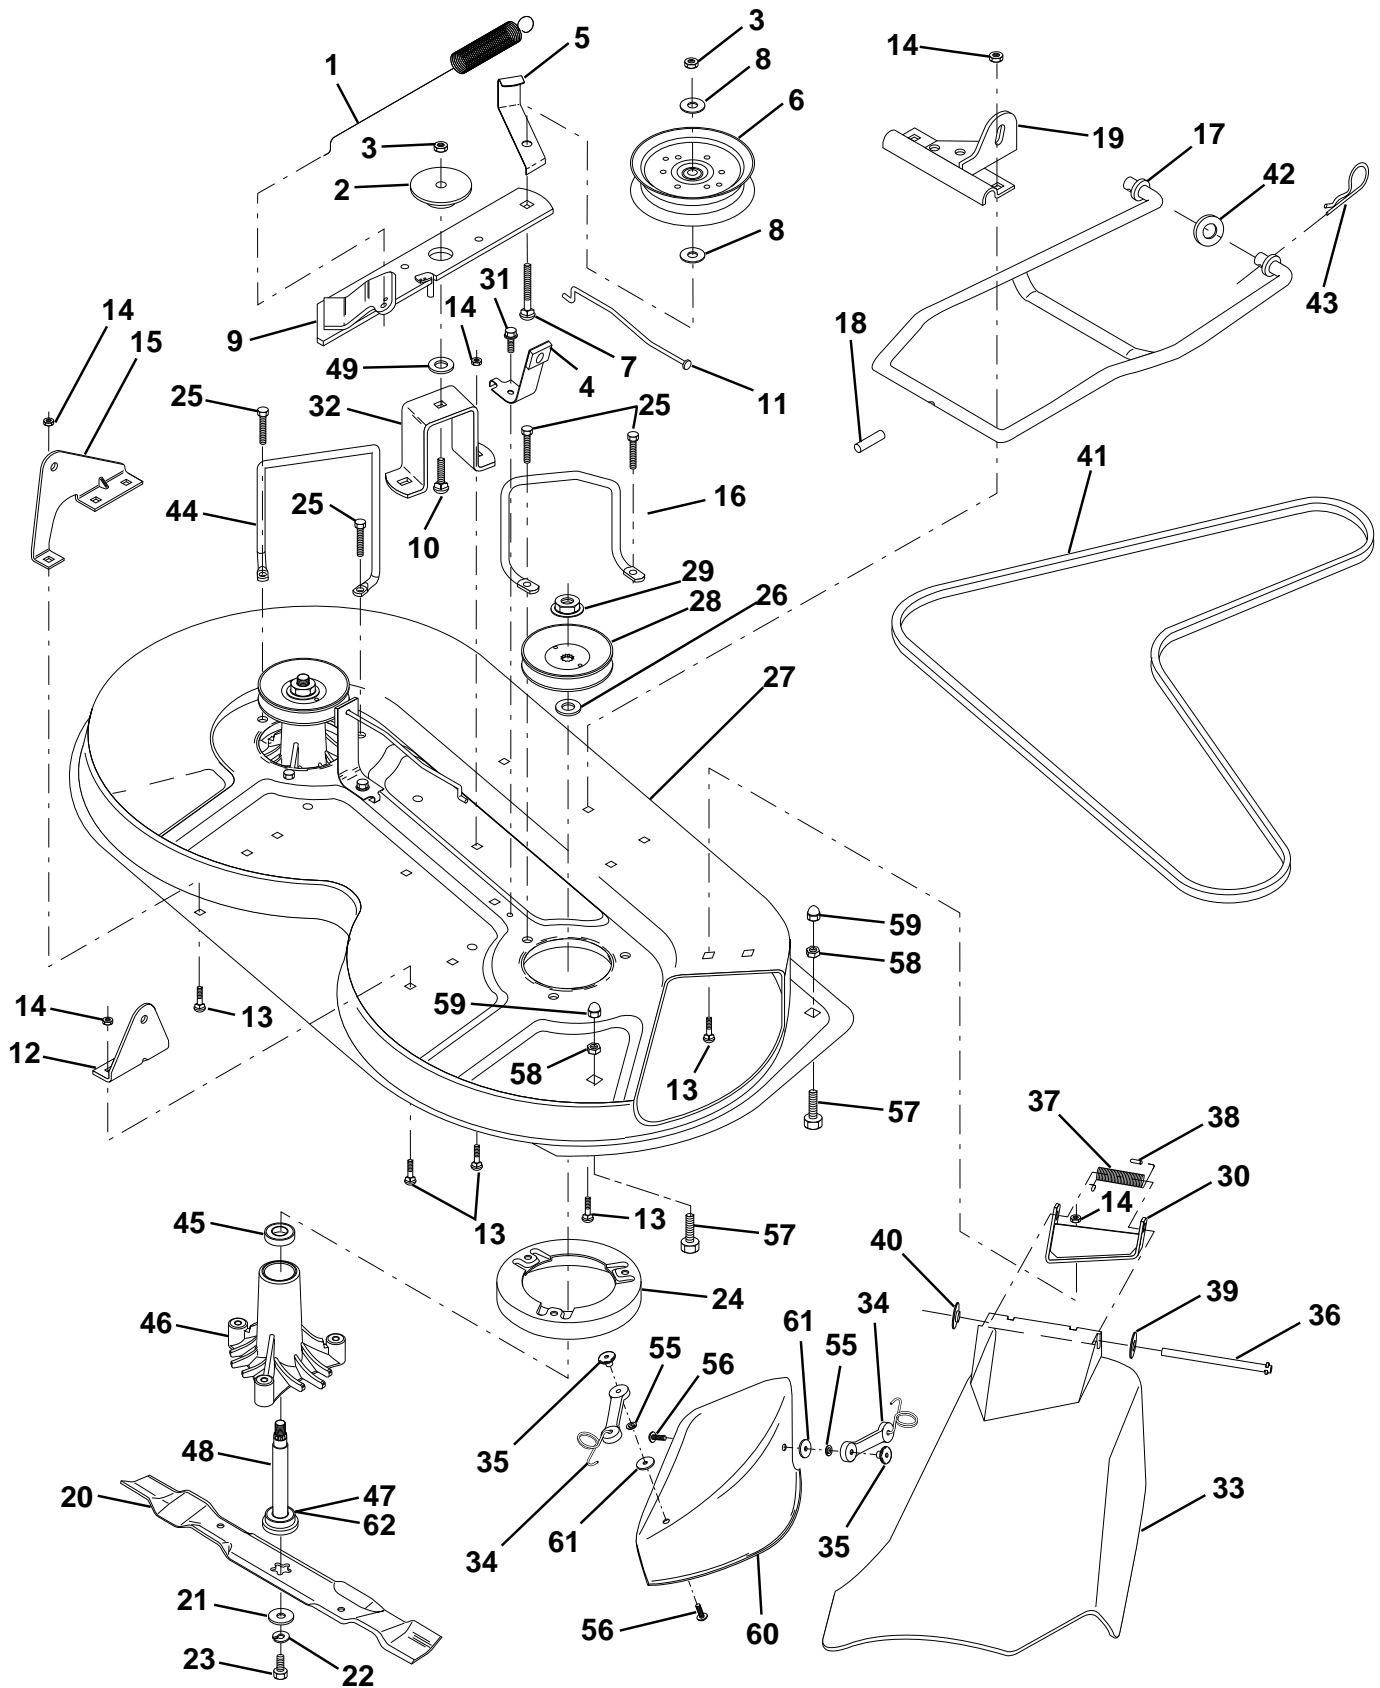

REPAIR PARTS

TRACTOR -- MODEL NUMBER LR120 (954830051B)

MOWER DECK

REPAIR PARTS

TRACTOR - - MODEL NUMBER LR120 (954830051B)

MOWER DECK

KEY NO.	PART NO.	DESCRIPTION	KEY NO.	PART NO.	DESCRIPTION
1	532140064	Spring, Mower Clutch	31	817490508	Screw, Hex Wsh. Thdrol. 5/16-18 x 1/2
2	532122052	Spacer, Retainer	32	532122051	Arm, Support Idler Mower
3	873680600	Nut, Crownlock 3/8-16	33	532131560	Deflector
4	532130840	Brake Asm.	34	532130758	Latch Hook
5	532131251	Guide, Belt Idler	35	532125004	Nut, Weld
6	532121316	Pulley, Flat Idler	36	532121980	Rod, Hinge
7	872110616	Bolt, Carr. 3/8-16 x 1-3/4 Gr. 5	37	532123713	Spring, Torsion Deflector
8	819131410	Washer 13/21 x 7/8 x 10 Ga.	38	532105304	Cap, Sleeve
9	532127744	Arm Asm., Idler Mower	39	819111016	Washer 11/32 x 5/8 x 16 Ga.
10	872140610	Bolt, Carriage 3/8-16 x 1-1/4	40	532110452	Pushnut
11	532130841	Rod, Brake	41	532131264	V-Belt
12	532127356	Bracket, Lift R. H. Rear	42	819171616	Washer 11/32 x 5/8 16 Ga.
13	872140506	Bolt, Carriage 5/16-18 x 3/4	43	532124660	Retainer, Spring
14	873680500	Nut, Crownlock 5/16-18	44	532140608	Keeper, L. H.
15	532127357	Bracket, Lift L. H. Rear	45	532110485	Bearing
16	532140609	Keeper, R. H.	46	532128774	Housing Mandrel Vented
17	532128508	Link, Asm. Mower Stabilizer	47	532129895	Bearing
18	532128511	Pin, Drive	48	532137645	Shaft, Mandrel (Includes Key # 47)
19	532127380	Bracket, Asm. Front	49	532133943	Washer, Hardened
20	532140101	Blade Mulching	55	810071000	Washer, Lock#10
21	532140296	Washer, Hard	56	871161010	Screw
22	810030600	Washer, Lock 3/8	57	874930516	Bolt, Hex 5/16-18 x 1
23	532850857	Bolt 3/8-24 x 1-1/4 Gr. 8	58	532063124	Locknut 5/16-18
24	532140329	Stripper	59	532133841	Acorn Nut 5/16-18
25	532138776	Screw Thdrol Hex Hd	60	532140102	Mulcher Plate
26	532129963	Washer .150 Thk.	61	819061216	Washer #10
27	532129983	Deck Assembly	--	532130794	Mandrel Asm. (Includes Key No.'s 22-23, 26, 29 and 45-48)
28	532129207	Pulley, Mandrel	--	532140979	Deck, Mower Complete (Std. Deck - Order separately mulcher plate components key nos. 50-58)
29	532137266	Nut, Flangelock 9/16			
30	532136631	Bracket, Asm. Deflector			

HARDWARE SHOWN LARGER FOR EASIER IDENTIFICATION