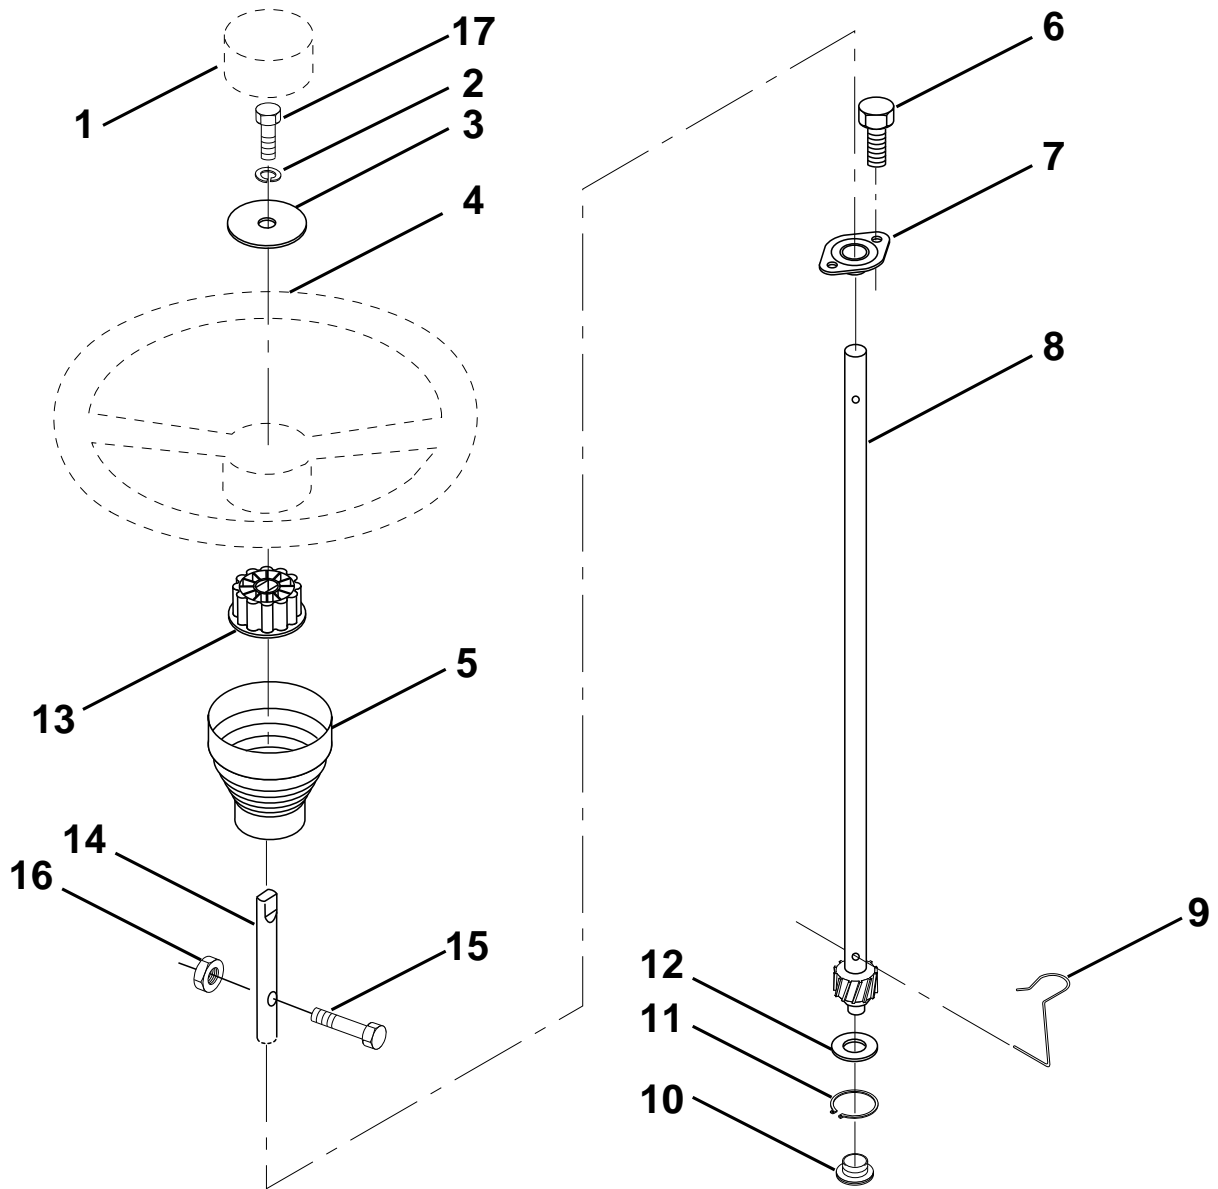

HARDWARE SHOWN LARGER FOR EASIER IDENTIFICATION

REPAIR PARTS

TRACTOR - - MODEL NUMBER LR120 (954830051B)

FENDER/CHASSIS

KEY NO.	PART NO.	DESCRIPTION	KEY NO.	PART NO.	DESCRIPTION
1	532144940	Case, Battery	11	532124346	Nut, Self-Threading, Wsher Hd 3/16
2	819132012	Washer 13/32 x 1-1/4 x 12 Ga.	12	532145190	Assembly, Frame
3	817490612	Screw, Hex Wsh. Thrdrol 3/8-16 x 3/4	13	532109238	Tube, Battery Drain
4	532124181	Spring, Compression, Seat	15	873640400	Nut, Keps 1/4-20 UNC
5	532125142	Plate, Asm. Battery	16	532141736	Switch Actuator
6	532109596	Clamp, Hose	17	532140782	Drawbar
7	532124144	Pad, Footrest	18	532126470	Clip, Insulated
8	817490512	Screw Thdrol 5/16-18 x 3/4	19	532141393	Fender/Footrest
9	532126995	Console, Shift Control	20	819091413	Washer 9/32 x 7/8 x 13 Ga.
10	532139783	Bar, Shift Lock	25	817190516	Scr-Hx Wsh Thd Rol 5/16-18 x 1

HARDWARE SHOWN LARGER FOR EASIER IDENTIFICATION

REPAIR PARTS

TRACTOR - - MODEL NUMBER LR120 (954830051B)

STEERING WHEEL

KEY NO.	PART NO.	DESCRIPTION
1	532124416	Insert, Wheel, Steering
2	810040600	Washer, Lock Hvy. Hlcl
3	819133808	Washer 12/32 x 2-3/8 x 8 Ga.
4	532124415	Wheel, Steering
5	532127396	Sleeve, Steering
6	817431008	Screw, Hex #10-16 x 1/2 TY-B
7	532102803	Bushing, Steering
8	532147391	Shaft, Steering
9	532124210	Clip, Steering