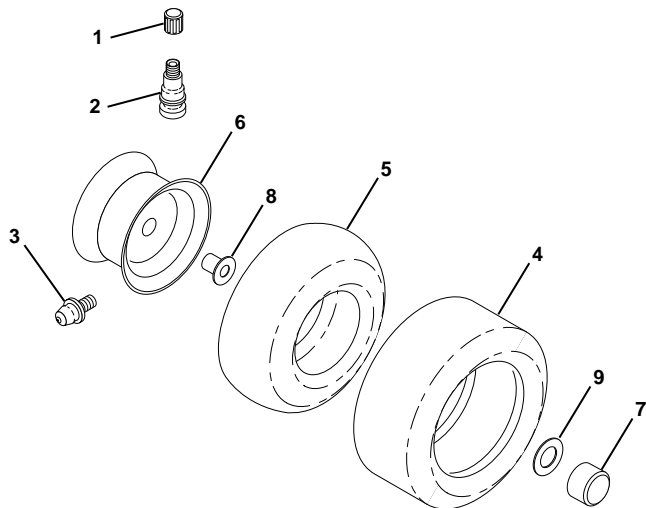

WHEELS & TIRES

KEY NO.	PART NO.	DESCRIPTION
1	532059192	Cap, Valve
2	532065139	Stem, Valve
3	532124957	Fitting, Grease (Front Wheels Only)
4	532137422	Tire, Front
4	532132703	Tire, Rear
5	532059904	Tube, Front (Optional Service Items Only)
5	532008134	Tube, Rear (Optional Service Items Only)
6	532142039	Rim, Front
6	532141652	Rim, Rear
7	532104757	Cap Axle
8	532124959	Bearing Flange
9	532121748	Washer 25/32 x 1-5/8 x 16 Ga.
--	532144334	Sealant, Tire (10 oz. Tube)