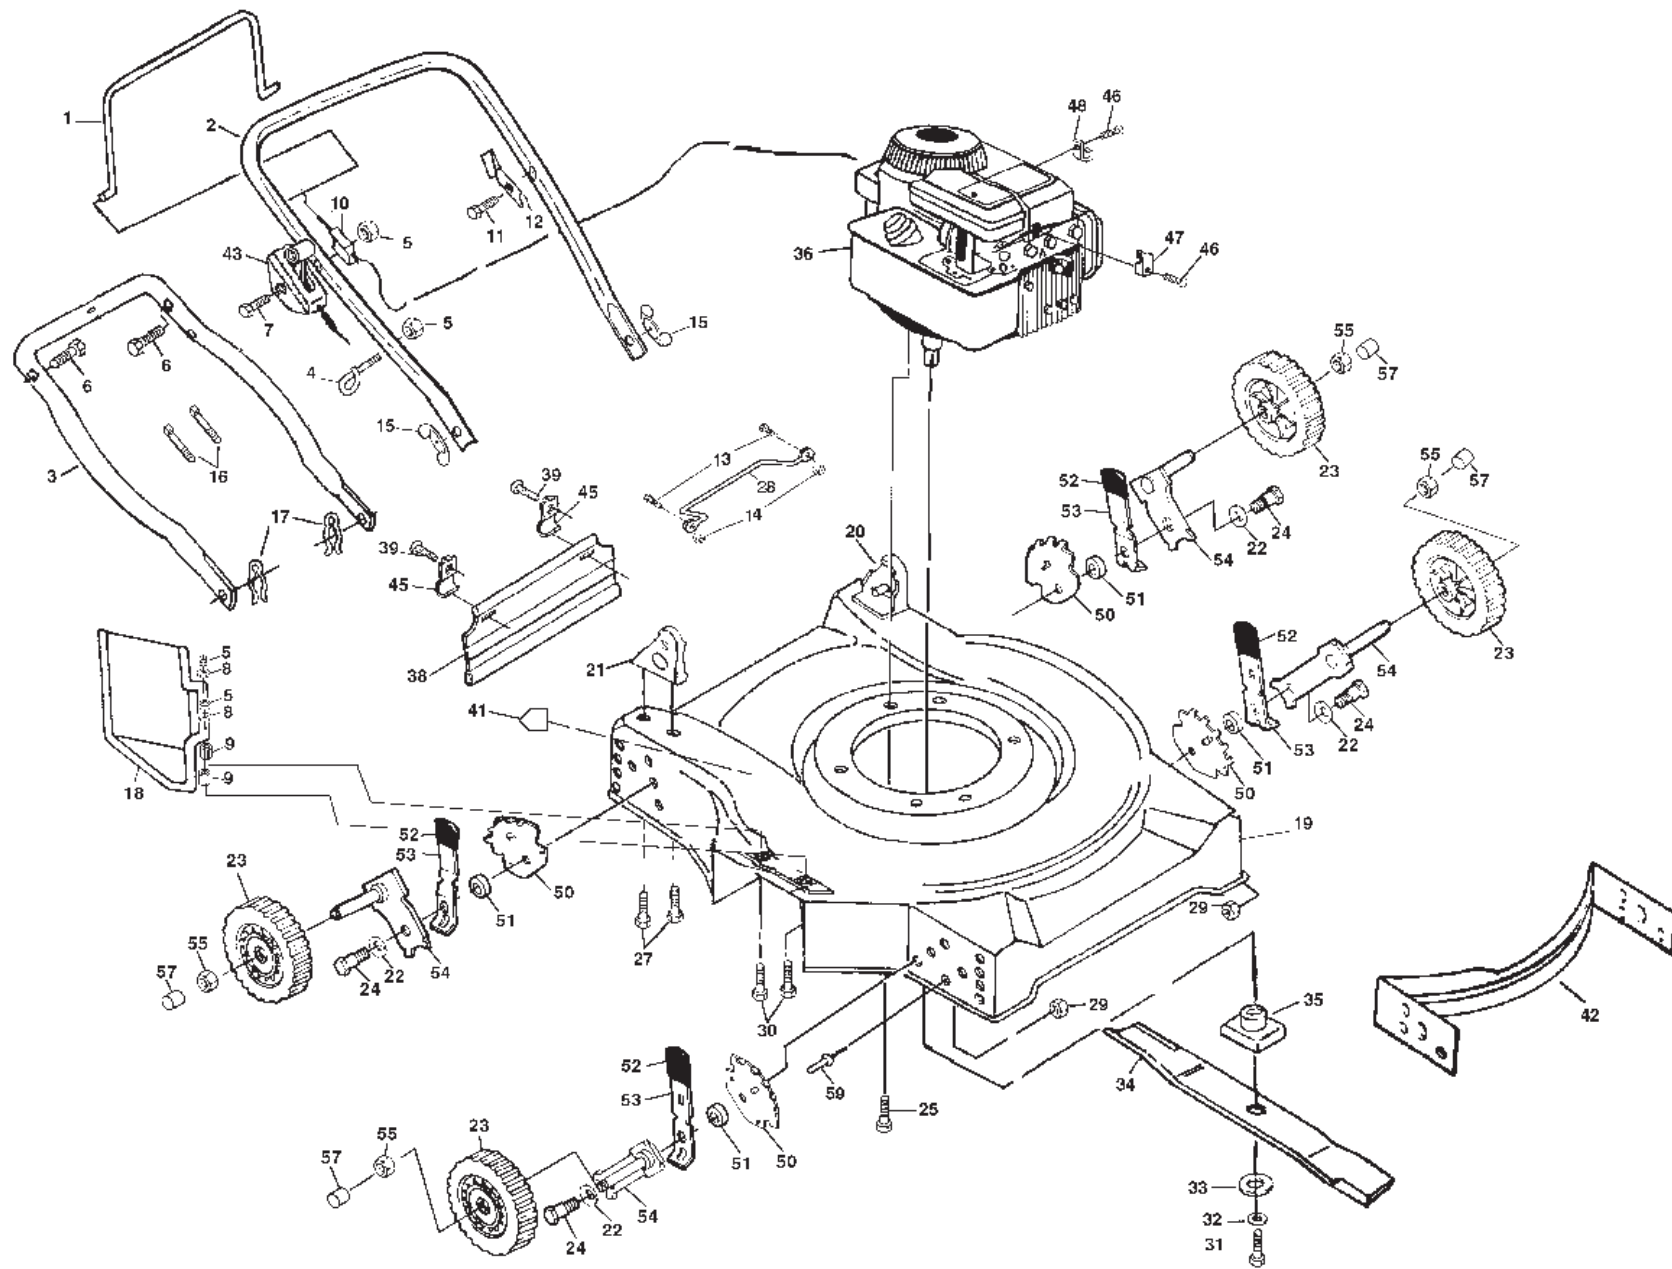

# Jet 50

**1.1998**

**Spare parts**

**Ersatzteile**

**Pièces détachées**

**Reserve onderdelen**

**Repuestos**

**Reservdelar**

KEY PART NO.	PART NO.	DESCRIPTION
1	532086902	Control Bar
2	532155978	Upper Handle
3	532157082	Lower Handle
4	532132001	Rope Guide
5	532063601	Locknut 1/4-20
6	532131959	Handle Bolt 5/16-18 x 1-3/4
7	532144929	Hex Washer Head Screw 1/4-20 x 2.12
8	532053847	Washer
9	532130640	Spacer
10	532130861	Engine Zone Control Cable
11	532750097	Hex Washer Head Screw #10-24 x 1/2
12	532125162	Up-Stop Bracket
13	532085825	Screw
14	532069180	Nut
15	532128638	Steel Wingnut 5/16-18
16	532066426	Wire Tie
17	532051793	Hairpin Cotter
18	532851750	Discharge Guard
19	532163122	Housing Assembly Kit (Includes #42)
20	532153027	Handle Bracket Assembly (Left)
21	532153026	Handle Bracket Assembly (Right)
22	532062335	Belleville Washer
23	532800060	Wheel & Tire Assembly
24	532142748	Shoulder Bolt
25	532150406	Hex Head Thread Rolling Screw 3/8-16 x 1-1/8
27	532149741	Thread Cutting Screw 5/16-18 x 3/4
28	532154147	Foot Guard
29	532751592	Locknut 3/8-16

KEY PART NO.	PART NO.	DESCRIPTION
30	874930416	Hex Head Bolt 1/4-20
31	532851084	Hex Head Screw 3/8-24 x 1-3/8 Gr. 8
32	532850263	Helical Lockwasher 3/8
33	532851074	Hardened Washer
34	5310060-63	20" Blade
35	532850977	Blade Adapter
36	-- -- -- -- --	*Engine - Briggs & Stratton Model No. 9D902
38	532140543	Rear Skirt
39	532750097	Hex Washer Head Screw #10-24 x .50
41	532145494	Decal, Danger
42	532147354	Front Baffle
43	532851462	Throttle Control
45	532125207	Skirt Brackets
46	532083816	Screw #10
47	532111190	*Clamp
48	532087930	Throttle Clip
50	532139901	Wheel Adjusting Bracket
51	532146630	Spacer
52	532087877	Selector Knob
53	532141730	Selector Spring
54	532149857	Axle Arm Assembly
55	532083923	Locknut
57	532800090	Hubcap
59	532128415	Pop Rivet
—	532163073	Operator's Manual (Sandinavian)
—	532163074	Operator's Manual (European)