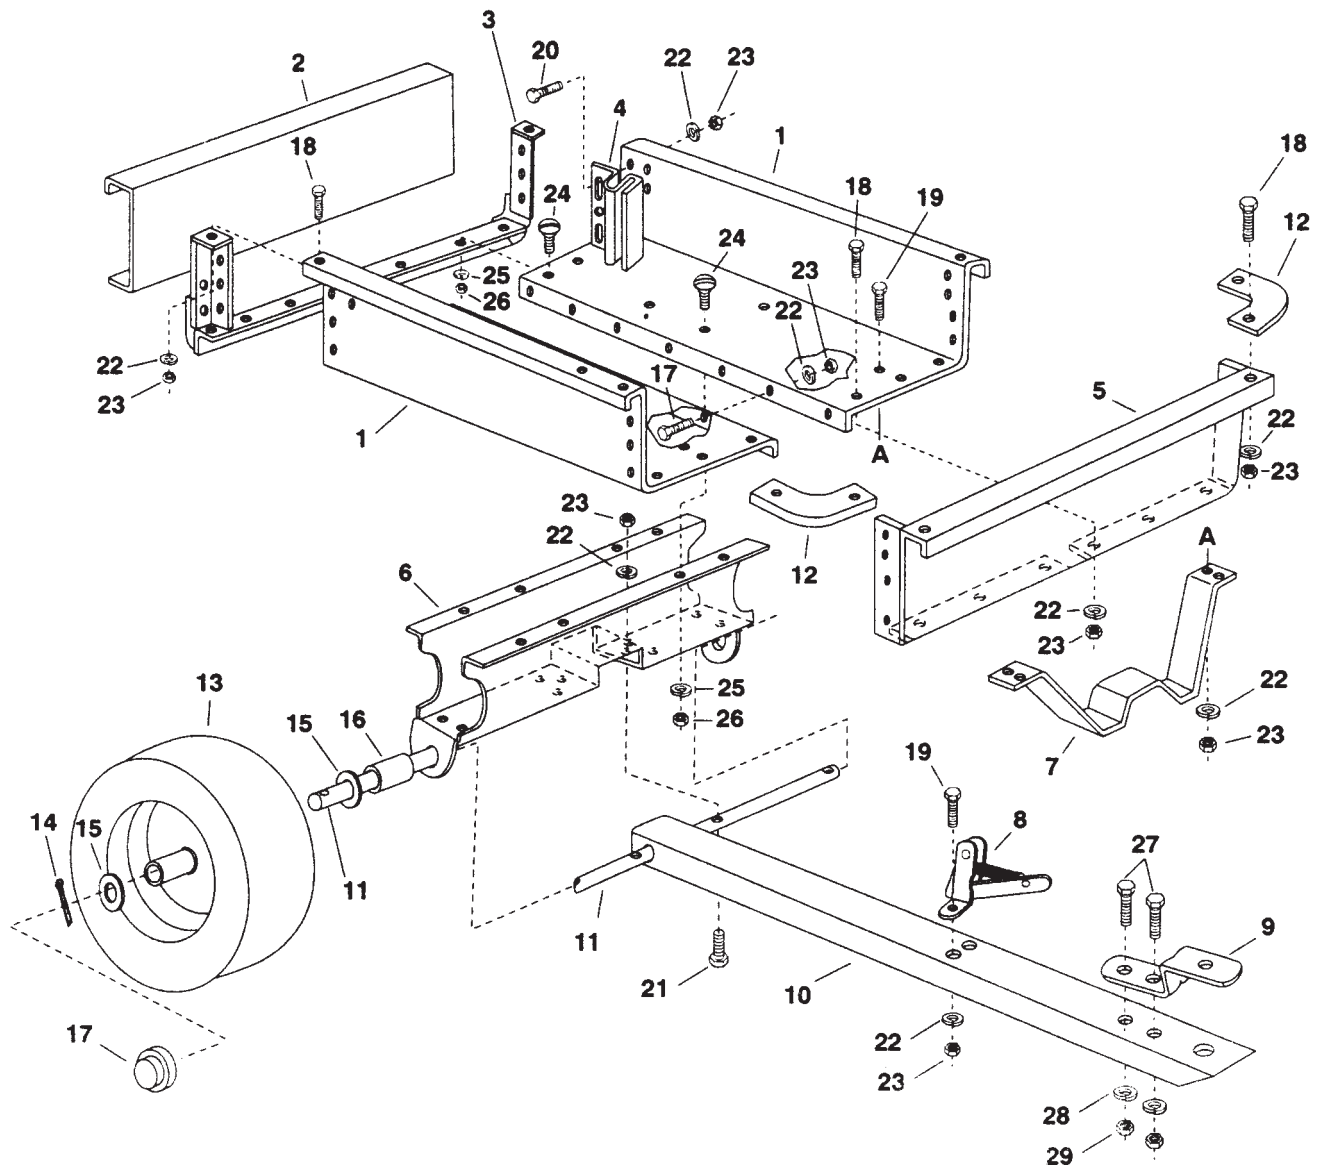

Accessories

SERVICE 		9 19800080
---	--	---------------

IPL, Trailer, 1998-09, Art.nr. 106 25 37-61

Trailer

Spare parts

Ersatzteile

Pièces détachées

Reserve onderdelen

Repuestos

Reservdelar

REPAIR PARTS FOR UTILITY CARTS

REPAIR PARTS FOR UTILITY CARTS MODEL NO 45-01011

1	5310027-21	Cart Body
2	5310027-03	Tailgate
3	5310024-04	Tailgate Reinf. Bracket
4	5310027-22	Guide, Tailgate
5	5310027-07	Front Panel
6	5310027-08	Wheel Support
7	5310027-09	Latch Stand Bracket
8	5310027-10	Assy, Latch Lock
9	5066212-01	Hitch Bracket
10	5310027-20	Draw Bar Tongue
11	5310027-13	Axle, Wheel 3/4" Dia
12	5310027-14	Cap, Front Corner
13	5310027-15	Wheel, 16/4.00x8.00
14	7216183-01	Cotter Pin, 1/8" Dia x1"
15	5310027-16	Washer
17	5310027-17	Hub Cap
18	5310028-21	Hex Bolt, 1/4-20x1/2"
19	7252368-71	Hex Bolt, 1/4-20x5/8"
20	7252370-51	Hex Bolt, 1/4-20x3/4"
21	7252378-71	Hex Bolt, 1/4-20x1-1/2"
22	7351153-01	Lock Washer, 1/4"
23	7312316-01	Hex Nut, 1/4-20 Thread
24	5310027-18	Screw
25	7351164-05	Lock Washer, 5/16"
26	8732205-00	Hex Nut, 5/16-18x1"
28	7351173-01	Lockwasher, 3/8"
29	7312320-01	Hex Nut, 3/8-16 Thread
	5310027-19	Set of screws