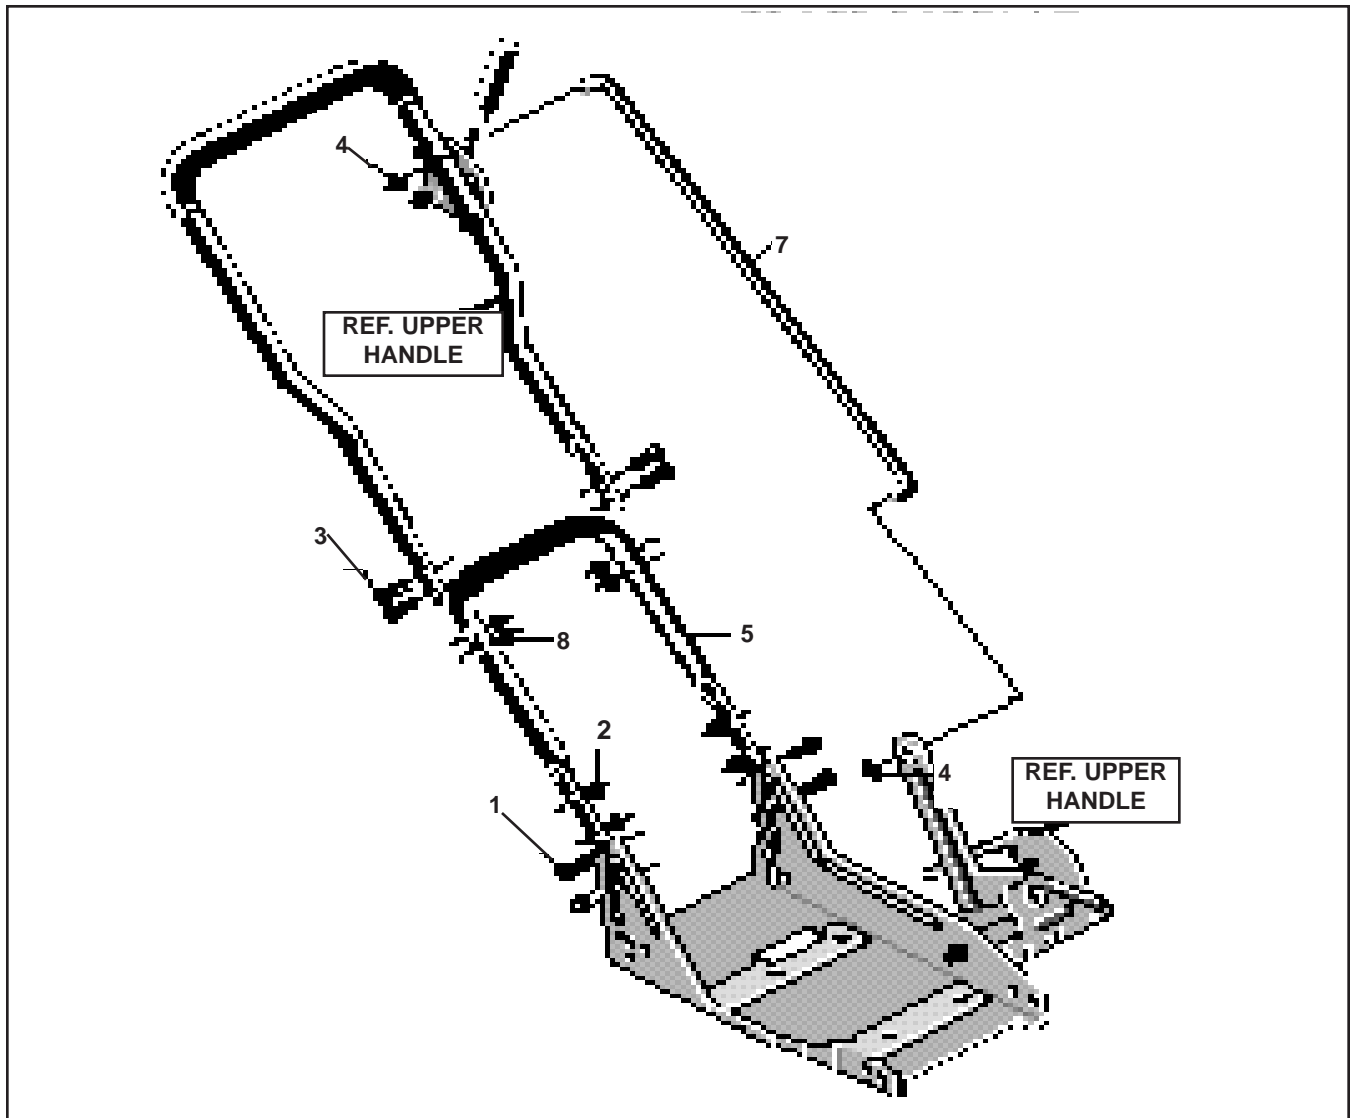

LE359 Handle Assembly

REF. NO.	PART NO.	PART NAME
1	601 00 22 27	Screw, 5/16-18x.63
2	601 00 00 59	Nut, 5/16-18 Reghexctrlk
3	601 00 12 94	Carr. Bolt, 5/16-18x1.63
4	601 00 05 23	Hair Pin .072Diax1.13Lg
5	601 00 22 28	Lower Handle
7	601 00 22 47	Control Rod
8	601 00 00 59	Nut, 5/16-18 Reghexctrlk