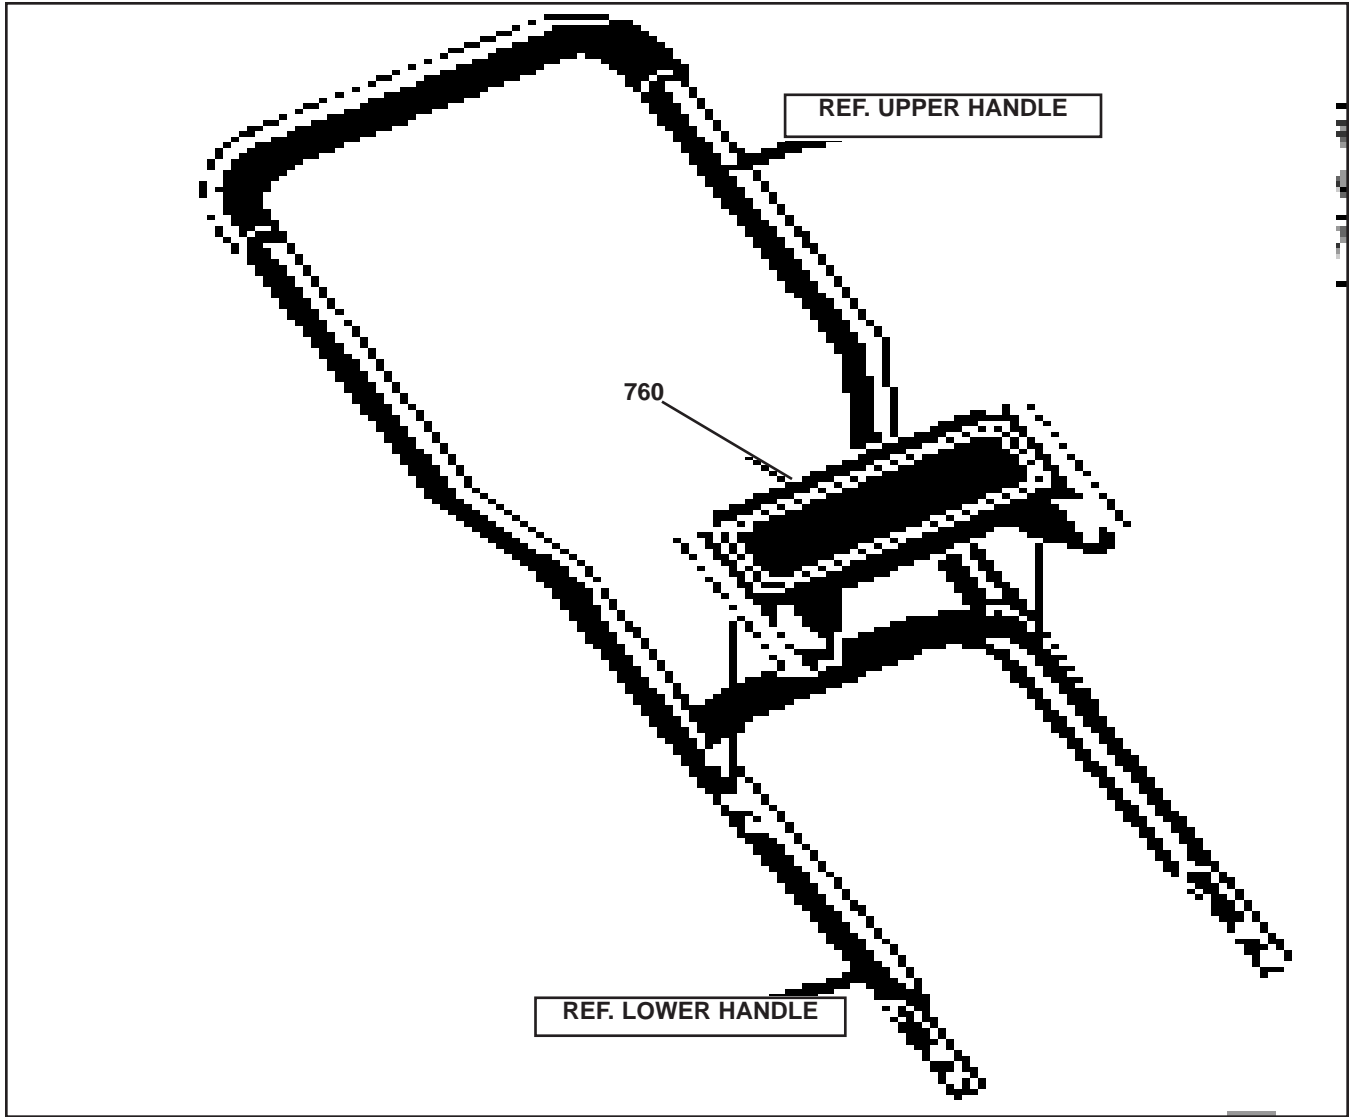

LE 359 Handle Panel Assembly

REF. NO.	PART NO.	PART NAME
760	601 00 22 26	Handle Panel Assembly