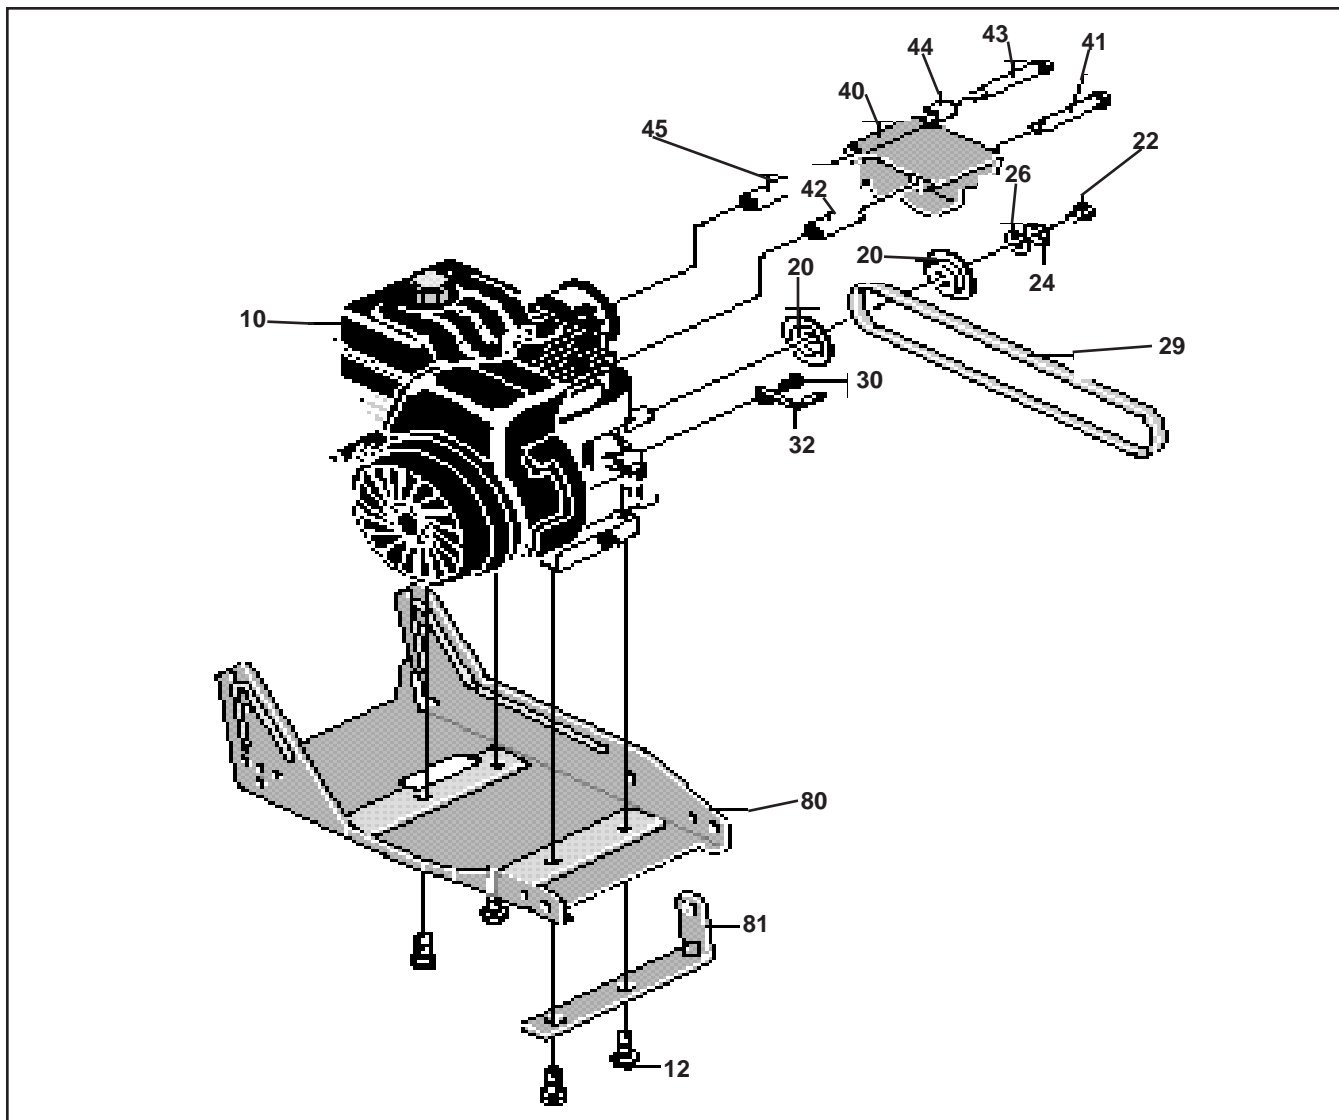

LE359

1.1998

**Spare Parts
Pièces Détachées**

Owner's Manual 601 00 24 52
Reference No. 711815 10/05/97

LE359 Engine Assembly

REF. NO.	PART NO.	PART NAME
10	ENGINE 3.5HP (See Engine Manual)	
12	601 00 07 78	Screw, 3/8-16 x 1.00
20	601 00 22 03	Pulley, Half V3L
22	601 00 13 27	Screw, 5/16-24x 1.00
24	601 00 00 23	Washer, .328x.60x.09
26	601 00 05 47	Flatwasher .333x.87x.119
29	601 00 05 09	Belt, V 4L 32.60LG
30	601 00 19 65	Screw and Washer Assy
32	601 00 05 80	Belt Guide

REF. NO.	PART NO.	PART NAME
40	601 00 22 04	Cover, Engine Pulley
41	601 00 00 80	Screw, 5/16-24x3.00
42	601 00 22 05	Spacer, Sleeve .335x.431x2.50
43	601 00 22 06	Screw, 5/16-24x3.75
44	601 00 22 07	Spacer, .322ID .562 OD
45	601 00 22 05	Spacer, Sleeve .335x.431x2.50
80	601 00 22 08	Frame, Assy Edger
81	601 00 22 09	Strap
	601 00 24 52	Owner's Manual

LE359 Blade Guard Assembly

REF. NO.	PART NO.	PART NAME
1	601 00 22 10	Blade Guard
2	601 00 07 86	Carr. Bolt 5/16-18x.63
3	601 00 00 19	Flatwasher .344x.69x.065
4	601 00 00 59	Nut, 5/16-18 Reghexctrk
5	601 00 22 11	Guide, Belt Front
6	601 00 21 95	Screw, 1/4-20x.50 Tap
8	01 00 19 78	Cover, Quill Pulley
9	601 00 22 12	Screw, 10-24x.50 Tap
10	601 00 22 13	Flatwasher .203x.56x.040

LE359 Front Wheel Bracket Assembly

REF. NO.	PART NO.	PART NAME
150	601 00 22 14	Arm, Front Wheel
151	601 00 00 73	Screw, 5/16-18x.75
152	601 00 22 15	Sh. Bolt, 5/16-18
153	601 00 00 59	Nut, 5/16-18 Rghexctrlk