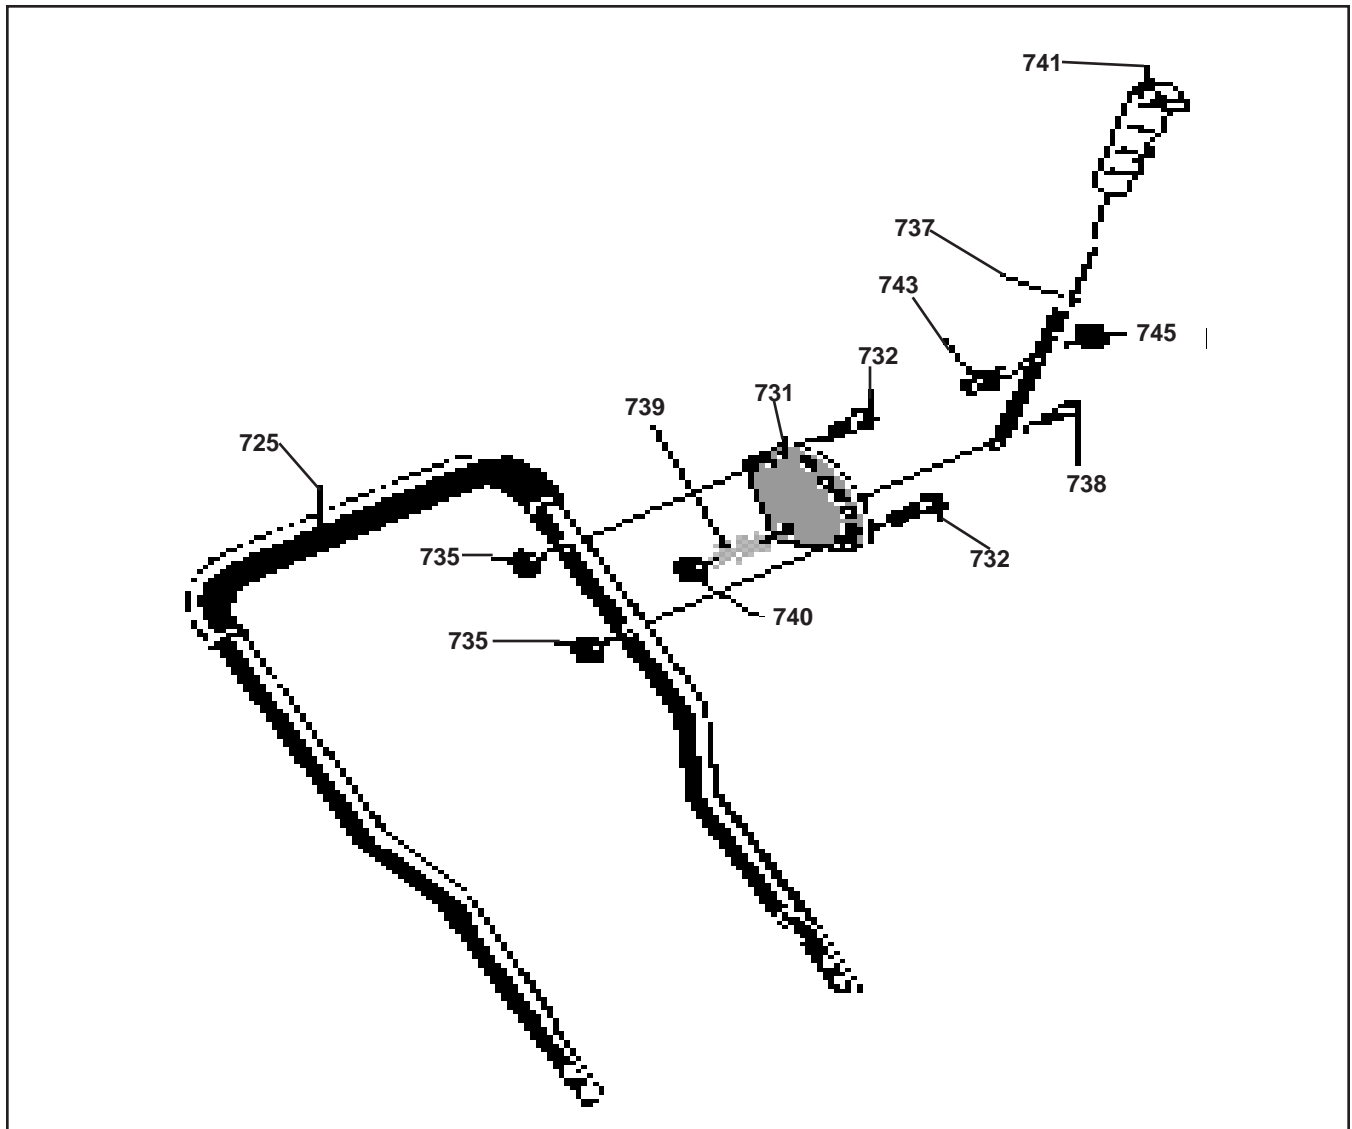

LE359 Upper Handle Assembly

REF. NO.	PART NO.	PART NAME
725	601 00 21 98	Upper Handle & Foam
731	601 00 22 22	Plate Selector
732	601 00 00 69	Screw, 1/4-20x1.25
735	01 00 23 18	Nut, 1/4-20 Reghexctrlk
737	601 00 22 23	Handle, Depth Adjust
738	601 00 19 84	Screw, 5/16-18x1.25
739	601 00 01 01	Spring
740	601 00 00 59	Nut, 5/16-18 Reghexctrlk
741	601 00 22 24	Grip, Hand
743	601 00 22 25	Stud
745	601 00 00 60	Nut, 3/8-16 Reghexctrlk