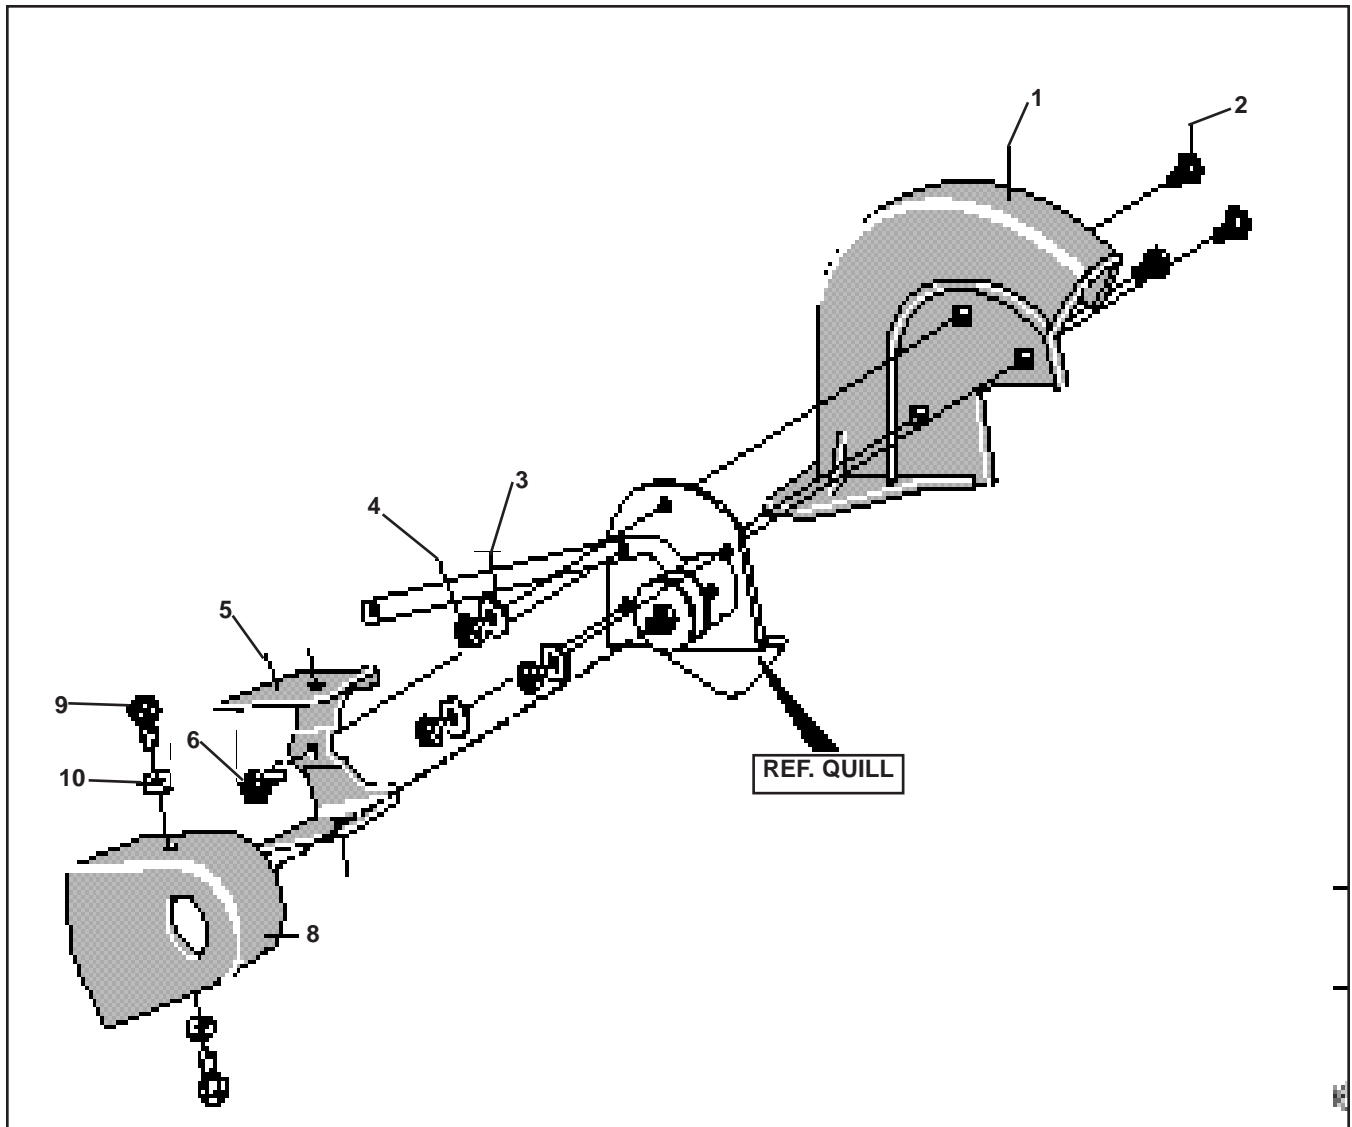

LE359

1.1998

**Spare Parts
Pièces Détachées**

Owner's Manual 601 00 24 52
Reference No. 711815 10/05/97

LE359 Engine Assembly

REF. NO.	PART NO.	PART NAME
10	ENGINE 3.5HP (See Engine Manual)	
12	601 00 07 78	Screw, 3/8-16 x 1.00
20	601 00 22 03	Pulley, Half V3L
22	601 00 13 27	Screw, 5/16-24x 1.00
24	601 00 00 23	Washer, .328x.60x.09
26	601 00 05 47	Flatwasher .333x.87x.119
29	601 00 05 09	Belt, V 4L 32.60LG
30	601 00 19 65	Screw and Washer Assy
32	601 00 05 80	Belt Guide

REF. NO.	PART NO.	PART NAME
40	601 00 22 04	Cover, Engine Pulley
41	601 00 00 80	Screw, 5/16-24x3.00
42	601 00 22 05	Spacer, Sleeve .335x.431x2.50
43	601 00 22 06	Screw, 5/16-24x3.75
44	601 00 22 07	Spacer, .322ID .562 OD
45	601 00 22 05	Spacer, Sleeve .335x.431x2.50
80	601 00 22 08	Frame, Assy Edger
81	601 00 22 09	Strap
	601 00 24 52	Owner's Manual

LE359 Blade Guard Assembly

REF. NO.	PART NO.	PART NAME
1	601 00 22 10	Blade Guard
2	601 00 07 86	Carr. Bolt 5/16-18x.63
3	601 00 00 19	Flatwasher .344x.69x.065
4	601 00 00 59	Nut, 5/16-18 Reghexctrk
5	601 00 22 11	Guide, Belt Front
6	601 00 21 95	Screw, 1/4-20x.50 Tap
8	01 00 19 78	Cover, Quill Pulley
9	601 00 22 12	Screw, 10-24x.50 Tap
10	601 00 22 13	Flatwasher .203x.56x.040

LE359 Front Wheel Bracket Assembly

REF. NO.	PART NO.	PART NAME
150	601 00 22 14	Arm, Front Wheel
151	601 00 00 73	Screw, 5/16-18x.75
152	601 00 22 15	Sh. Bolt, 5/16-18
153	601 00 00 59	Nut, 5/16-18 Rghexctrlk