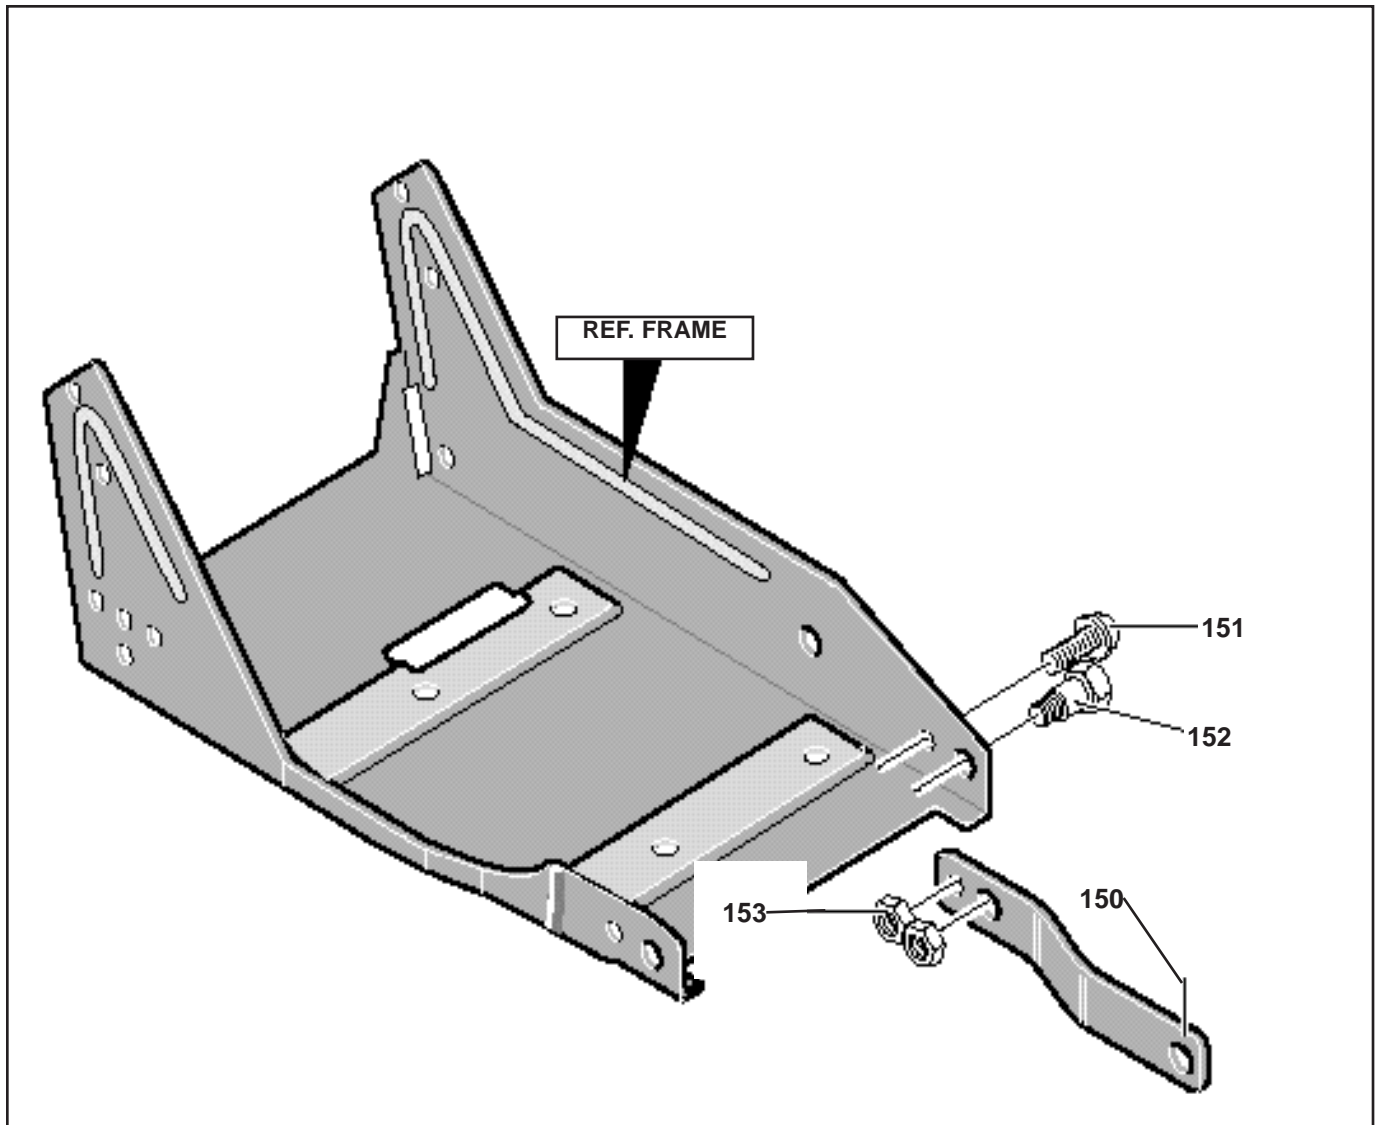

LE359

1.1998

**Spare Parts
Pièces Détachées**

Owner's Manual 601 00 24 52
Reference No. 711815 10/05/97

LE359 Engine Assembly

REF. NO.	PART NO.	PART NAME
10	ENGINE 3.5HP (See Engine Manual)	
12	601 00 07 78	Screw, 3/8-16 x 1.00
20	601 00 22 03	Pulley, Half V3L
22	601 00 13 27	Screw, 5/16-24x 1.00
24	601 00 00 23	Washer, .328x.60x.09
26	601 00 05 47	Flatwasher .333x.87x.119
29	601 00 05 09	Belt, V 4L 32.60LG
30	601 00 19 65	Screw and Washer Assy
32	601 00 05 80	Belt Guide

REF. NO.	PART NO.	PART NAME
40	601 00 22 04	Cover, Engine Pulley
41	601 00 00 80	Screw, 5/16-24x3.00
42	601 00 22 05	Spacer, Sleeve .335x.431x2.50
43	601 00 22 06	Screw, 5/16-24x3.75
44	601 00 22 07	Spacer, .322ID .562 OD
45	601 00 22 05	Spacer, Sleeve .335x.431x2.50
80	601 00 22 08	Frame, Assy Edger
81	601 00 22 09	Strap
	601 00 24 52	Owner's Manual

LE359 Blade Guard Assembly

REF. NO.	PART NO.	PART NAME
1	601 00 22 10	Blade Guard
2	601 00 07 86	Carr. Bolt 5/16-18x.63
3	601 00 00 19	Flatwasher .344x.69x.065
4	601 00 00 59	Nut, 5/16-18 Reghexctrk
5	601 00 22 11	Guide, Belt Front
6	601 00 21 95	Screw, 1/4-20x.50 Tap
8	01 00 19 78	Cover, Quill Pulley
9	601 00 22 12	Screw, 10-24x.50 Tap
10	601 00 22 13	Flatwasher .203x.56x.040

LE359 Front Wheel Bracket Assembly

REF. NO.	PART NO.	PART NAME
150	601 00 22 14	Arm, Front Wheel
151	601 00 00 73	Screw, 5/16-18x.75
152	601 00 22 15	Sh. Bolt, 5/16-18
153	601 00 00 59	Nut, 5/16-18 Rghexctrlk