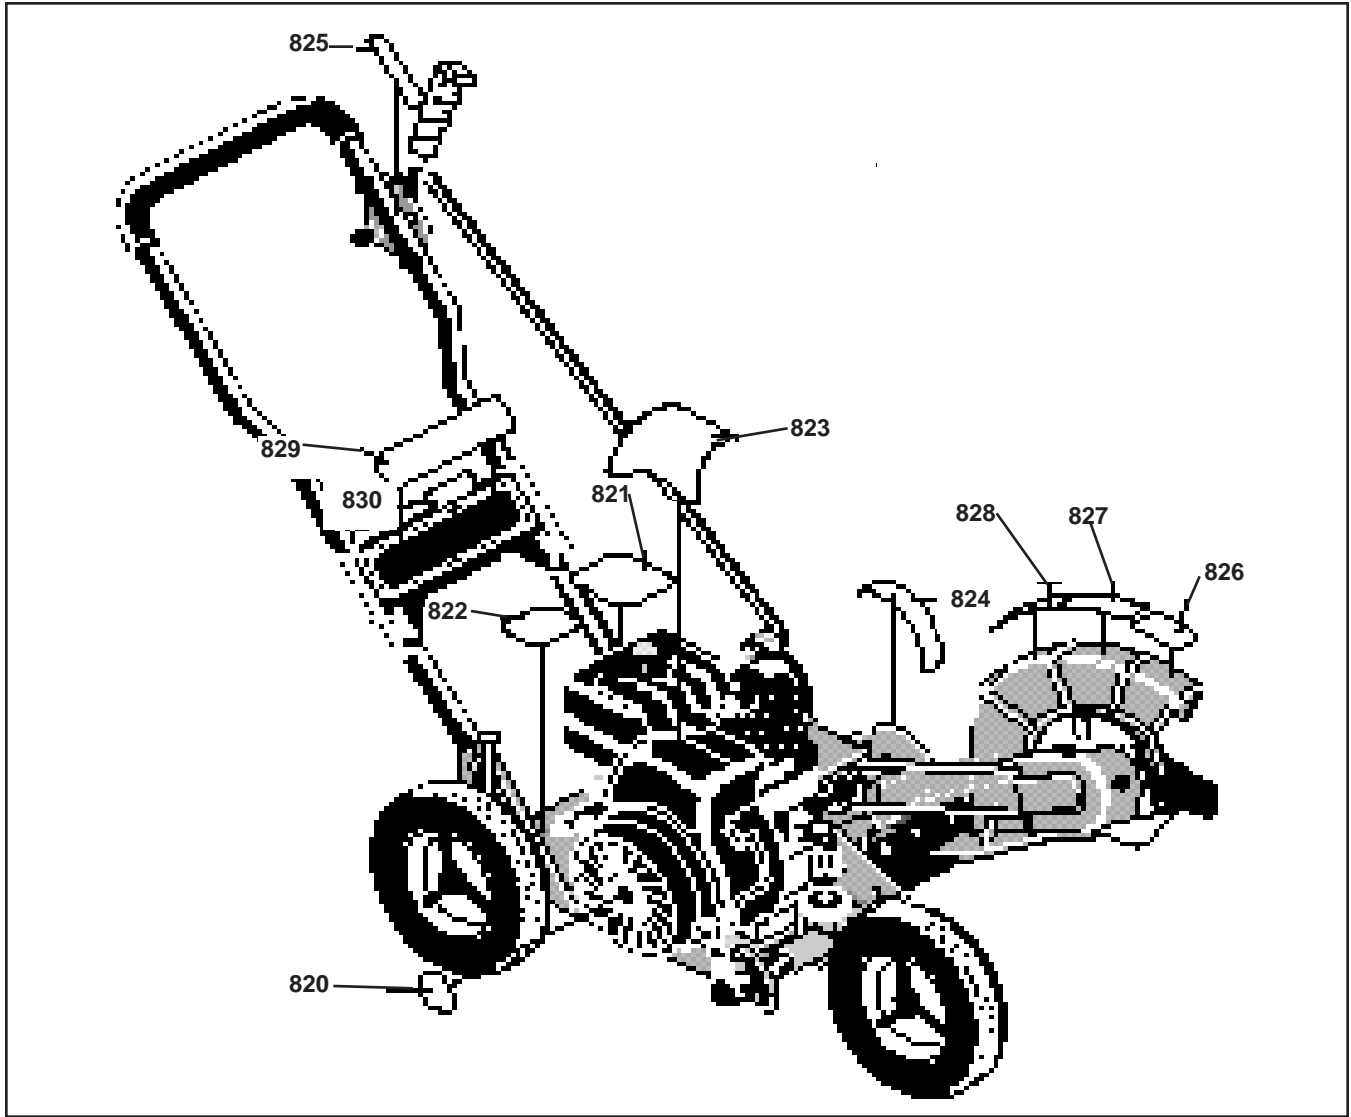

LE359 Decals

REF.	NO.	PART NO.	PART NAME
	820	601 00 22 00	Decal, Recoil Cover
	821	601 00 18 77	Decal, Information Danger
	822		Reference Only
	823	601 00 22 01	Decal, Engine
	825	601 00 22 30	Decal, Quadrant Selector
	826	601 00 22 31	Decal, Blade Guard
	829	601 00 20 96	Decal, Panel
	830	601 00 22 02	Decal, Husq. LE359