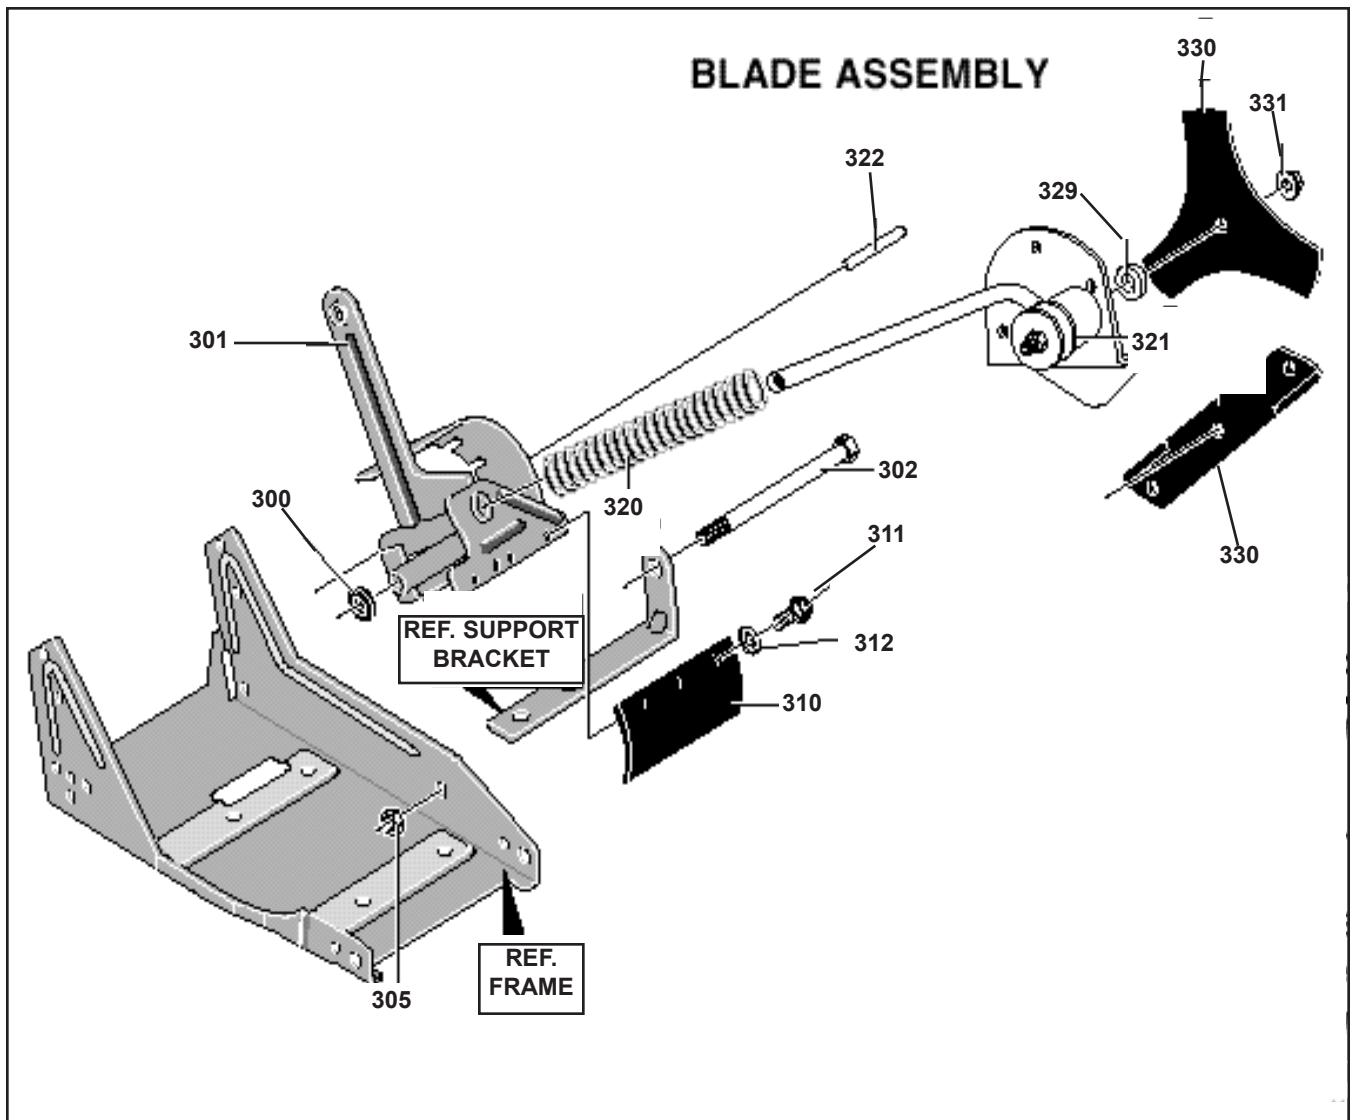

REF. NO.	PART NO.	PART NAME
40	601 00 22 04	Cover, Engine Pulley
41	601 00 00 80	Screw, 5/16-24x3.00
42	601 00 22 05	Spacer, Sleeve .335x.431x2.50
43	601 00 22 06	Screw, 5/16-24x3.75
44	601 00 22 07	Spacer, .322ID .562 OD
45	601 00 22 05	Spacer, Sleeve .335x.431x2.50
80	601 00 22 08	Frame, Assy Edger
81	601 00 22 09	Strap
	601 00 24 52	Owner's Manual

LE359 Blade Guard Assembly

REF. NO.	PART NO.	PART NAME
1	601 00 22 10	Blade Guard
2	601 00 07 86	Carr. Bolt 5/16-18x.63
3	601 00 00 19	Flatwasher .344x.69x.065
4	601 00 00 59	Nut, 5/16-18 Reghexctrk
5	601 00 22 11	Guide, Belt Front
6	601 00 21 95	Screw, 1/4-20x.50 Tap
8	01 00 19 78	Cover, Quill Pulley
9	601 00 22 12	Screw, 10-24x.50 Tap
10	601 00 22 13	Flatwasher .203x.56x.040

LE359 Front Wheel Bracket Assembly

REF. NO.	PART NO.	PART NAME
150	601 00 22 14	Arm, Front Wheel
151	601 00 00 73	Screw, 5/16-18x.75
152	601 00 22 15	Sh. Bolt, 5/16-18
153	601 00 00 59	Nut, 5/16-18 Rghexctrlk

LE359 Blade Assembly

REF. NO.	PART NO.	PART NAME
300	601 00 00 21	Flatwasher, .531x1.06x.095
301	601 00 23 10	Quill Suppt. Assy.
302	601 00 24 53	Shoulder Bolt 3/8-16
305	601 00 00 60	Nut, 3/8-16 Reghexctrlk
310	601 00 22 17	Deflector, Rubber
311	601 00 22 18	Screw, 10-16x.50 Tap
312	601 00 22 13	Flatwasher, .203x.56x.040
320	601 00 23 14	Compression Spring
321	601 50 00 05	Quill Assembly, Lrg Suppt.
322	601 00 22 19	Spring Pin
329	601 00 00 94	Flatwasher, .515x1.38x.119
330	601 00 24 54	Blade Edger, Straight
	601 00 22 46	Blade Edger, Triangular
331	601 00 05 52	Nut, 1/-20 Wdf1