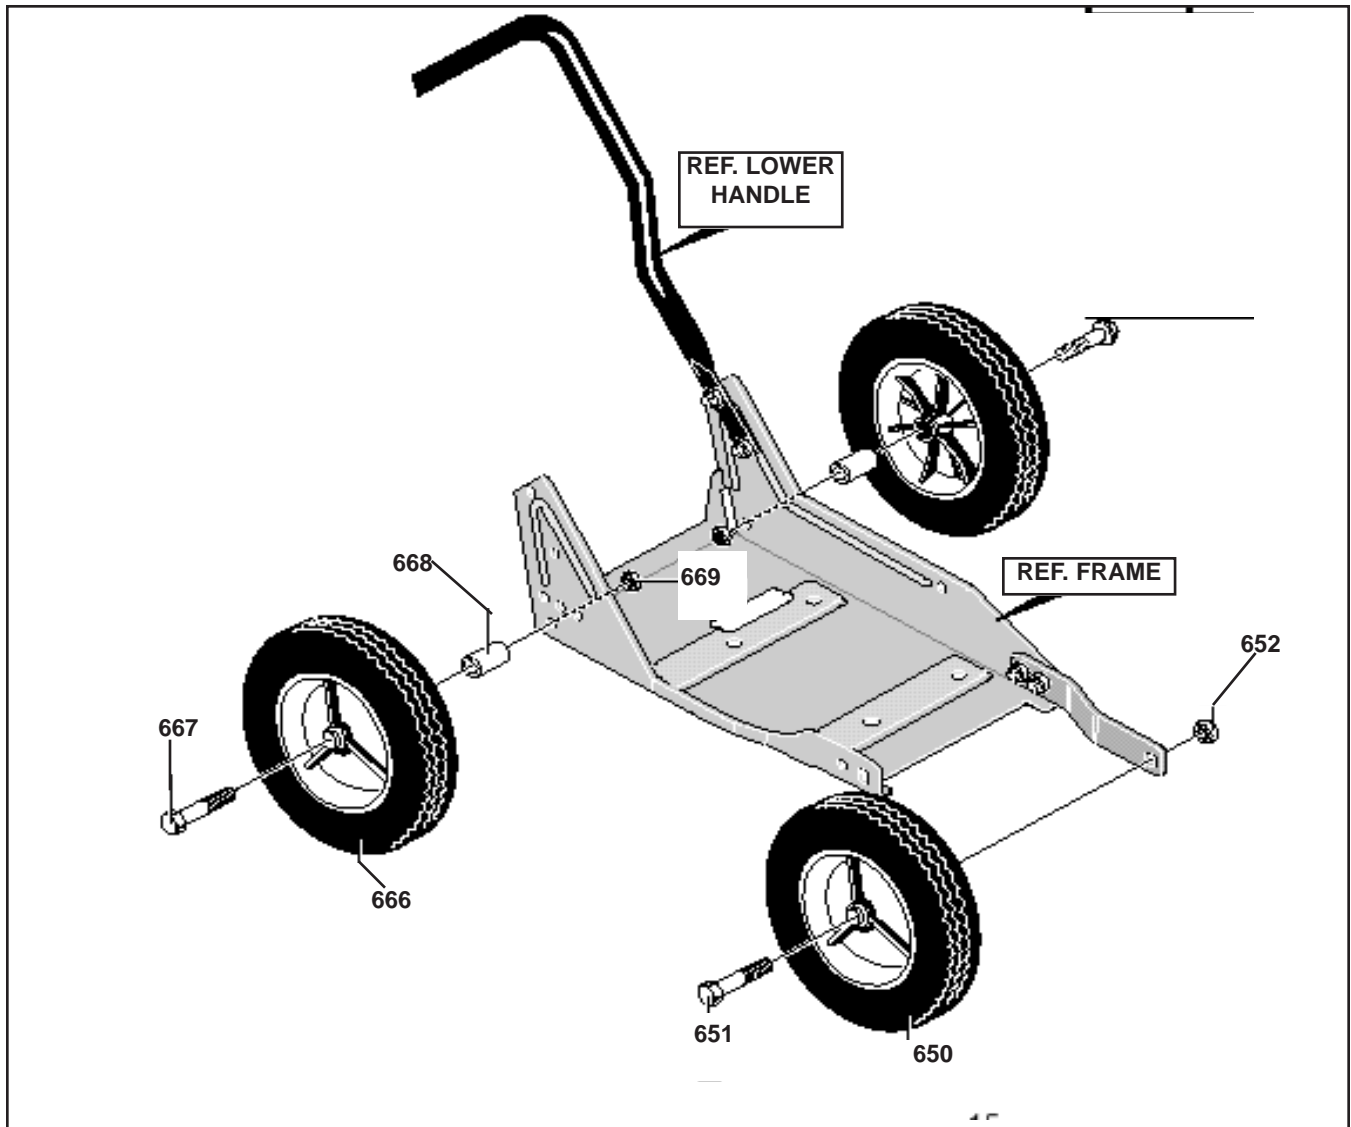

LE359 Tire Assembly

REF. NO.	PART NO.	PART NAME
650	601 00 22 20	Tire & Rim 7x1.50
651	601 00 00 95	Sh. Bolt 3/8-16
652	601 00 13 35	Nut, 3/8-16 Hxctrlkjam
666	01 00 22 20	Tire & Rim 7x1.50
667	601 00 00 95	Sh. Bolt 3/8-16
668	601 00 22 21	Spacer, Slev
669	601 00 13 35	Nut, 3/8-16 Hxctrlkjam