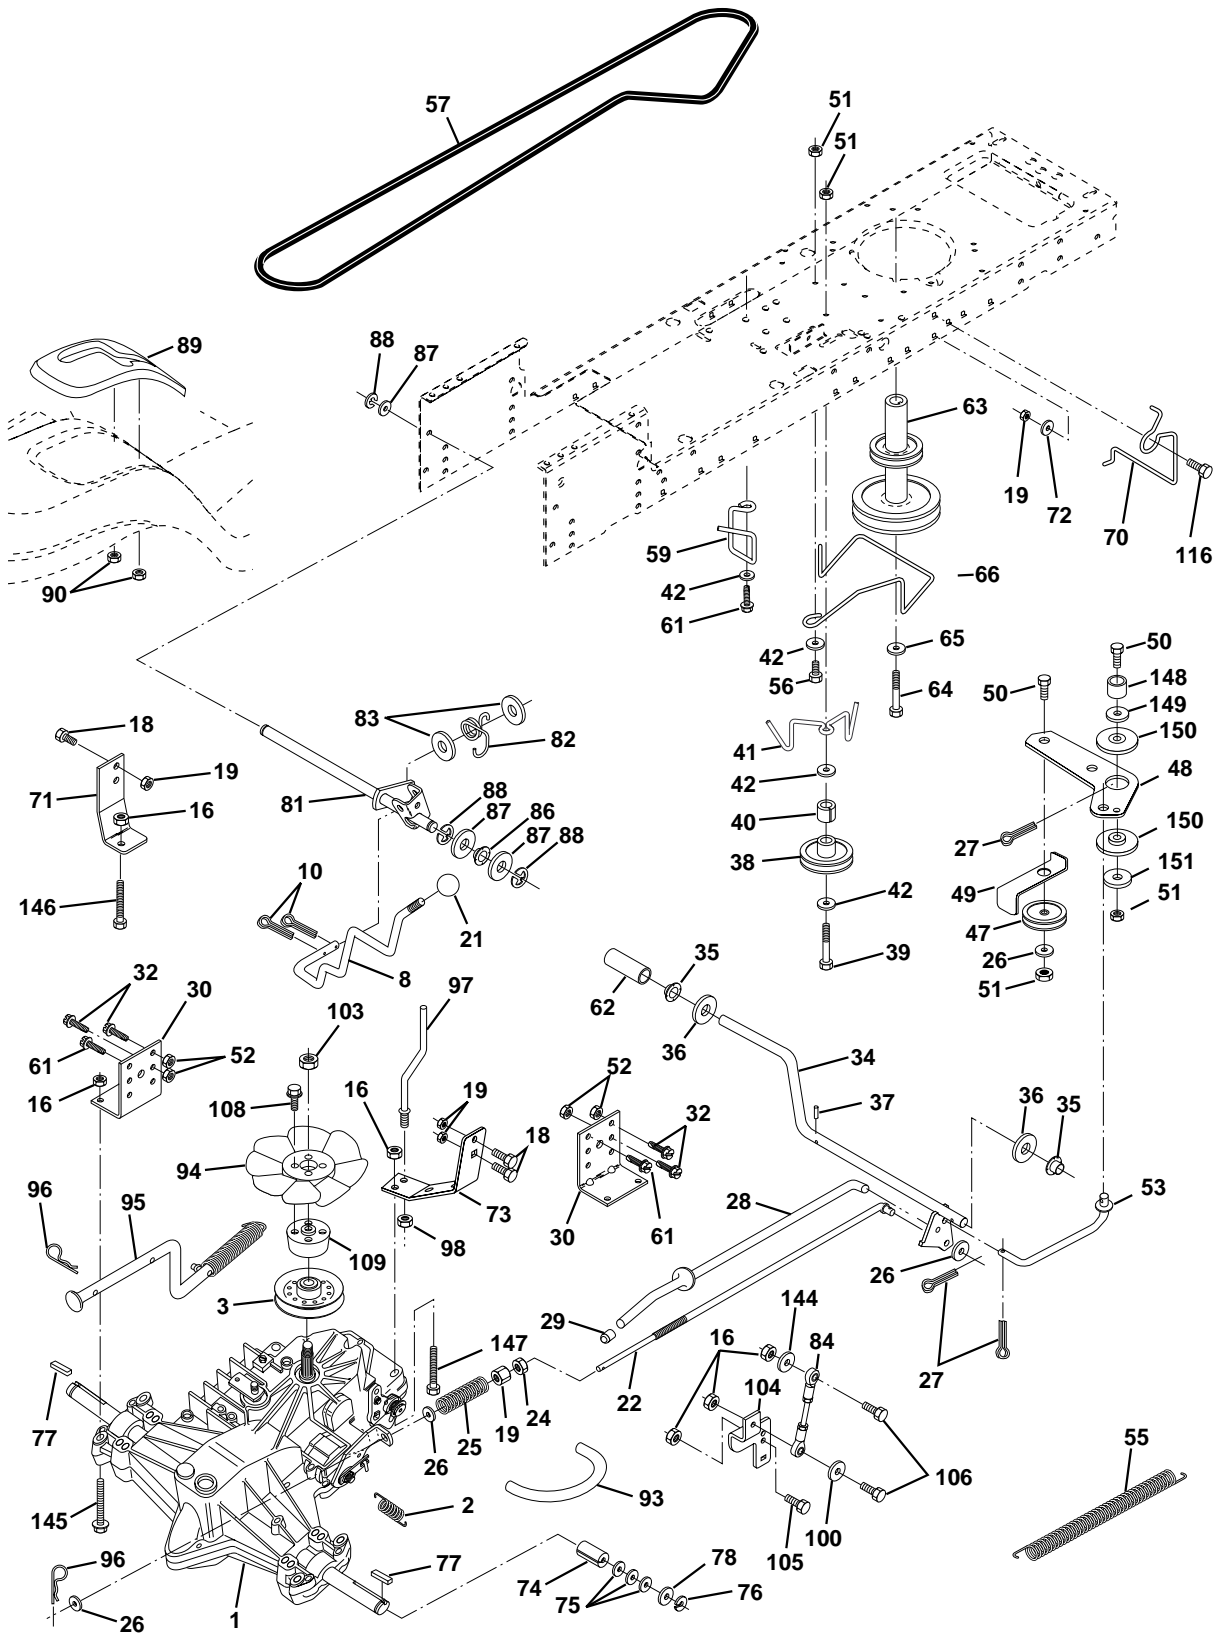

# REPAIR PARTS

TRACTOR - MODEL NO. LTH120 (954140003C), PRODUCT NO. 954 14 00-03

## CHASSIS AND ENCLOSURES

KEY NO.	PART NO.	DESCRIPTION
1	532160392	Chassis Weldment
2	532140356	Drawbar, Stretch
3	817490612	Screw Thdrol 3/8-16x3/4 Ty-tt
4	819131216	Washer 13/32 x 3/4 x 16 Ga.
5	532155272	Bumper Hood/Dash
9	532162742	Dash P/L M, N/AMM N/HM
10	872140608	Bolt Carriage 3/8-16 x 1
11	532155927	Panel Dash Lh
13	532157262	Panel Dash Rh
14	817490608	Screw Thdrol 3/8-16x1/2 Ty-tt
17	532156051	Hood LT/PL Husqvarna
18	532126938	Bumper Hood
20	532156437	Plate Mtg Battery Fuel Tank Fr
23	532124028	Bushing
25	819131312	Washer 13/32 X 13/16 X 12 Ga
26	873800600	Nut Lock Hex W/Ins 3/8-16 Unc
28	532149776	Grille LT/PL Husqvarna
29	532149777	Lens LT/PL Husqvarna
30	532156489	Fender Footrest STLT Pnt
31	532139976	Bracket Support Fender
37	817490508	Screw Thdrol 6/16-18 x 1/2 TYT
38	532139886	Bracket, Asm. Pivot, L.H., Mower Rear
39	532139887	Bracket, Asm. Pivot, R.H., Mower Rear
51	873800400	Nut Lock Hex W/Ins 1/4-20
52	819091416	Washer 9/32 x 7/8 x 16 Ga.
53	532150067	Bracket Pnt. Pick off LT/PL Husqvarna
57	874780412	Bolt Hex 1/4-20 x 3/4
58	532150127	Air Duct Engine P/L
60	872140606	Bolt Rdhd Sqnk 3/8-16unc x 3/4
64	532154798	Dash Lower STLT
68	873510400	Nut Keps Hex 1/4-20unc
74	873680600	Nut Crownlock 3/8-16 UNC
129	819091016	Washer 9/32 x 5/8 x 16 Ga.
134	532160219	Rod Support Hood LT/PL Husq.
140	532158418	Bracket Suspension Front
142	532156095	Plate Reinforcement STLT
143	532154966	Bracket Swaybar Chassis
144	532154207	Bracket Pnt Footrest STLT
145	532156524	Rod Pivot Chassis/Hood
--	532005479	Plug Button

**NOTE:** All component dimensions given in U.S. inches  
1 inch = 25.4 mm