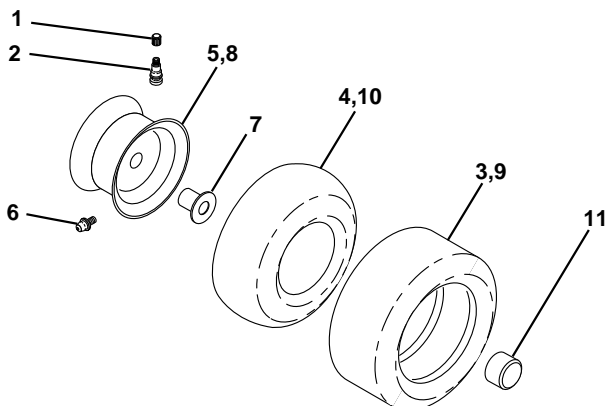

WHEELS & TIRES

KEY NO.	PART NO.	DESCRIPTION
1	532059192	Cap Valve Tire
2	532065139	Stem Valve
3	532106222	Tire F Ts 15 X 6 0 - 6 Service
4	532059904	Tube Front (Service Item Only)
5	532138336	Rim Asm 6" front Silver Service
6	532124957	Fitting Grease (Front Wheel Only)
7	532124959	Bearing Flange (Front Wheel Only)
8	532138337	Rim Asm 8" rear Silver Service
9	532124635	Tire R Ts 18x8 5-8 C Service
10	532124926	Tube Rear (Service Item Only)
11	532104757	Cap Axle Blk 1 50 X 1 00
--	532144334	Sealant, Tire (10 oz. Tube)

NOTE: All component dimensions given in U.S. inches
1 inch = 25.4 mm