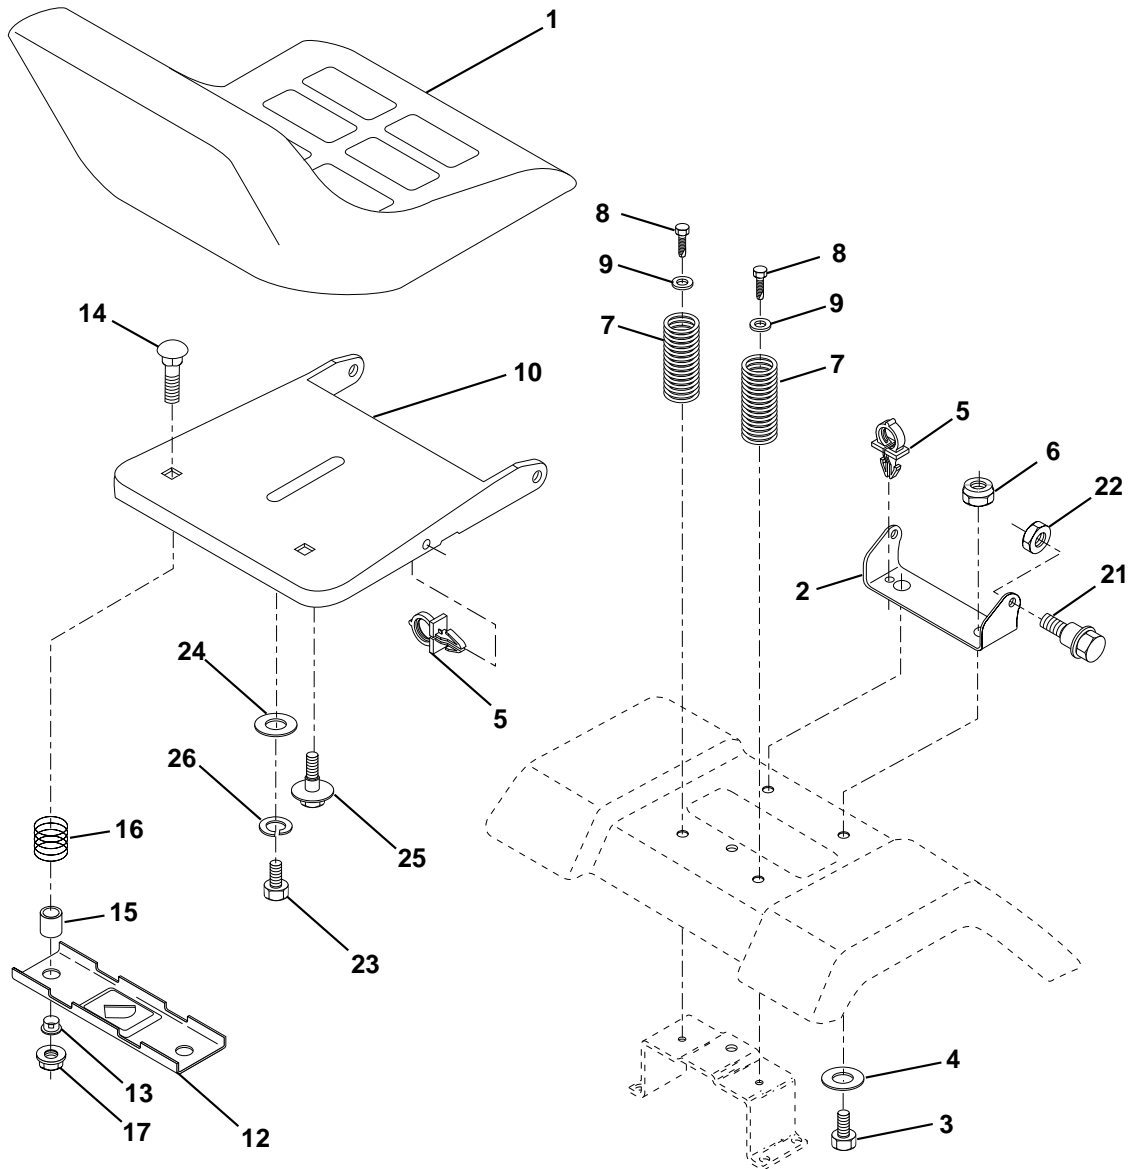

REPAIR PARTS

TRACTOR - MODEL NO. LTH120 (954140003C), PRODUCT NO. 954 14 00-03

SEAT ASSEMBLY

KEY PART NO. NO.

DESCRIPTION

1	532140838	Seat
2	532140551	Bracket Pivot Seat 8 720
3	874760616	Bolt Fin Hex 3/8-16unc X 1
4	819131610	Washer 13/32 X 1 X 10 Ga
5	532145006	Clip Push-In
6	873800600	Nut Hex w/Ins. 3/8-16 Unc
7	532124181	Spring Seat Cprsn 2 250 Blk Zi
8	817490616	Screw Thdrol 3/8-16 X 1 Ty-tt
9	819131614	Washer 13/32 X 1 X 14 Ga.
10	532155925	Pan Seat
12	532121246	Bracket Mounting Switch
13	532121248	Bushing Snap Blk Nyl 50 Id

KEY PART NO. NO.

DESCRIPTION

14	872050412	Bolt Rdhd Sqnk 1/4-20x1-1/2
15	532134300	Spacer Split 28x 96 Yel Zinc
16	532121250	Spring Cprsn 1 27 Blk Pnt
17	532123976	Nut Lock 1/4 Lge Flg Gr 5 Zinc
21	532153236	Bolt Shoulder 5/16-18 Unc
22	873800500	Nut Hex Lock W/Ins 5/16-18
23	874780814	Bolt, Hex Head, Fin 1/2-13 x 7/8 Grade 5
24	819171912	Washer 17/32 X 1-3/16 X 12 Ga.
25	532127018	Bolt Shoulder 5/16-18 X 62
26	810040800	Washer Lock

NOTE: All component dimensions given in U.S. inches.
1 inch = 25.4 mm