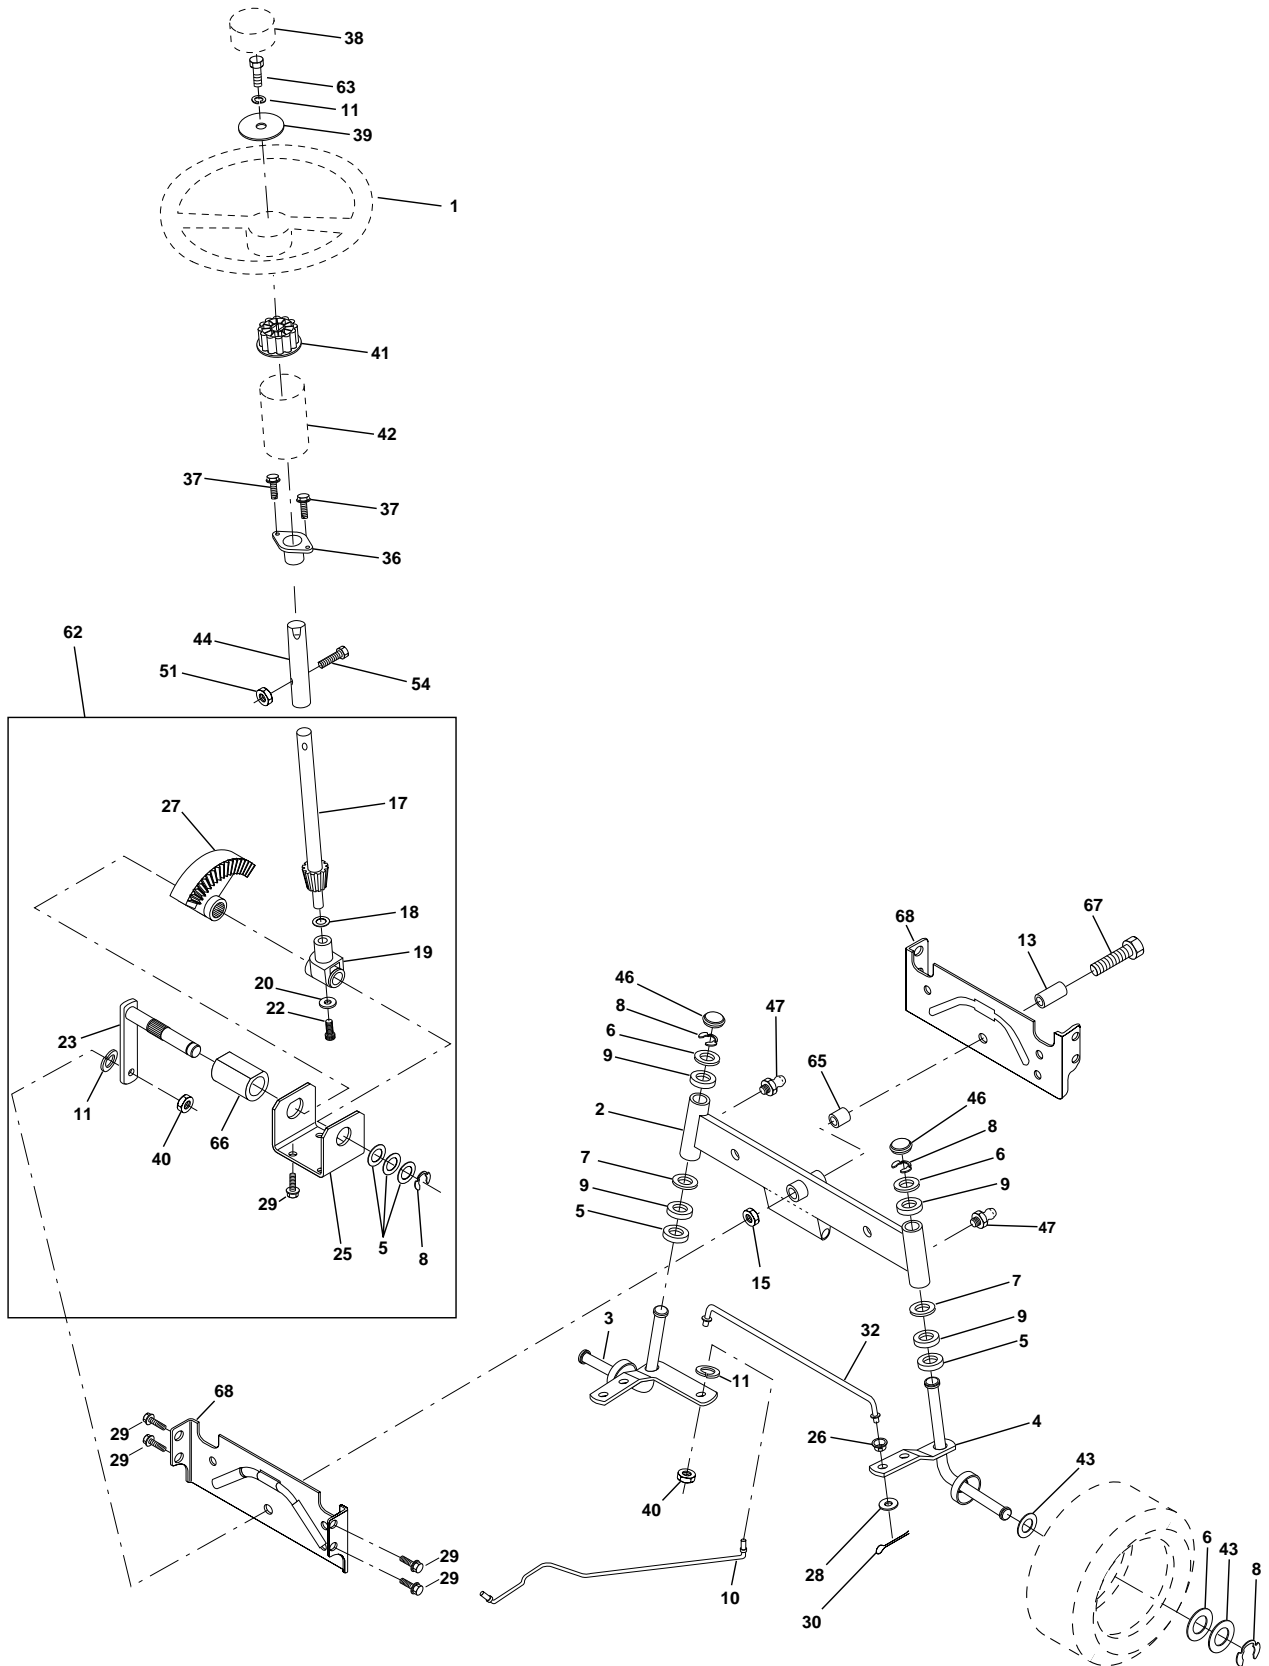

REPAIR PARTS

TRACTOR - MODEL NO. LTH120 (954140003C), PRODUCT NO. 954 14 00-03

STEERING ASSEMBLY

REPAIR PARTS

TRACTOR - MODEL NO. LTH120 (954140003C), PRODUCT NO. 954 14 00-03

STEERING ASSEMBLY

KEY NO.	PART NO.	DESCRIPTION
1	532124415	Wheel Steering
2	532154427	Axle Asm STMP Dropped STL
3	532156483	Spindle Asm LH
4	532157473	Spindle Asm RH
5	532124931	Bearing Race Thrust Harden
6	532121748	Washer 25/32 X 1-5/8 X 16 Ga
7	819272016	Washer 27/32 X 1-1/4 X 16 Ga
8	812000029	Ring Klip #t5304-75
9	532124937	Bearing Col Strg Blk
10	532156438	Link Drag Extended Stamp
11	810040600	Washer Lock Hvy Hlcl Spr 3/8
13	532154779	Bearing Axle STLT/GT
15	873901000	Nut Lock Flange 5/8-11 Unc
17	532156546	Shaft Asm Strg
18	532057079	Washer Thrust 515x 750x 033
19	532124035	Support Shaft
20	532126684	Washer Shim 1/4 X 5/8 X 062
22	871200410	Screw Hex Socket 1/4-20 x 5/8
23	532127501	Shaft Asm Pittman
25	532154406	Bracket Steering
26	532126847	Bushing Link Drag Blk LR
27	532136874	Gear Sector
28	819131416	Washer 13/32 X 7/8 X 16 Ga
29	817490612	Screw Thdrol 3/8-16x3/4 Ty-tt
30	876020412	Pin Cotter 1/8 X 3/4 Cad
32	532130465	Rod Tie Wire Form 19 75 Mech
36	532155099	Bushing Strg
37	532152927	Screw
38	532124416	Insert Cap Strg Wh Au
39	819133808	Washer 13/32 X 2-3/8 X 8 Ga
40	532124701	Lock nut
41	532100711	Adaptor Wheel Strg
42	532155092	Boot Steering Shaft
43	532121749	Washer 25/32 X 1 1/4 X 16 Ga
44	532153720	Extension Steering Shaft LR/LT
46	532121232	Cap Spindle Fr Top Blk
47	532124836	Fitting Grease
51	873800500	Nut Lock Hex w/Ins 5/16-18
54	874780520	Bolt Fin Hex 5/16-18 Unc x 1-1/4
62	532156594	Kit, Steering Assembly Svc
63	874780616	Bolt Fin Hex 3/8-16unc x 1 Gr. 5
65	532154780	Spacer Axle
66	532154404	Bearing Arm Pittman
67	874781044	Bolt, Fin Hex 5/8-11 UNC x 2-3/4
68	532154429	Axle, Brace

NOTE: All component dimensions given in U.S. inches.
1 inch = 25.4 mm.