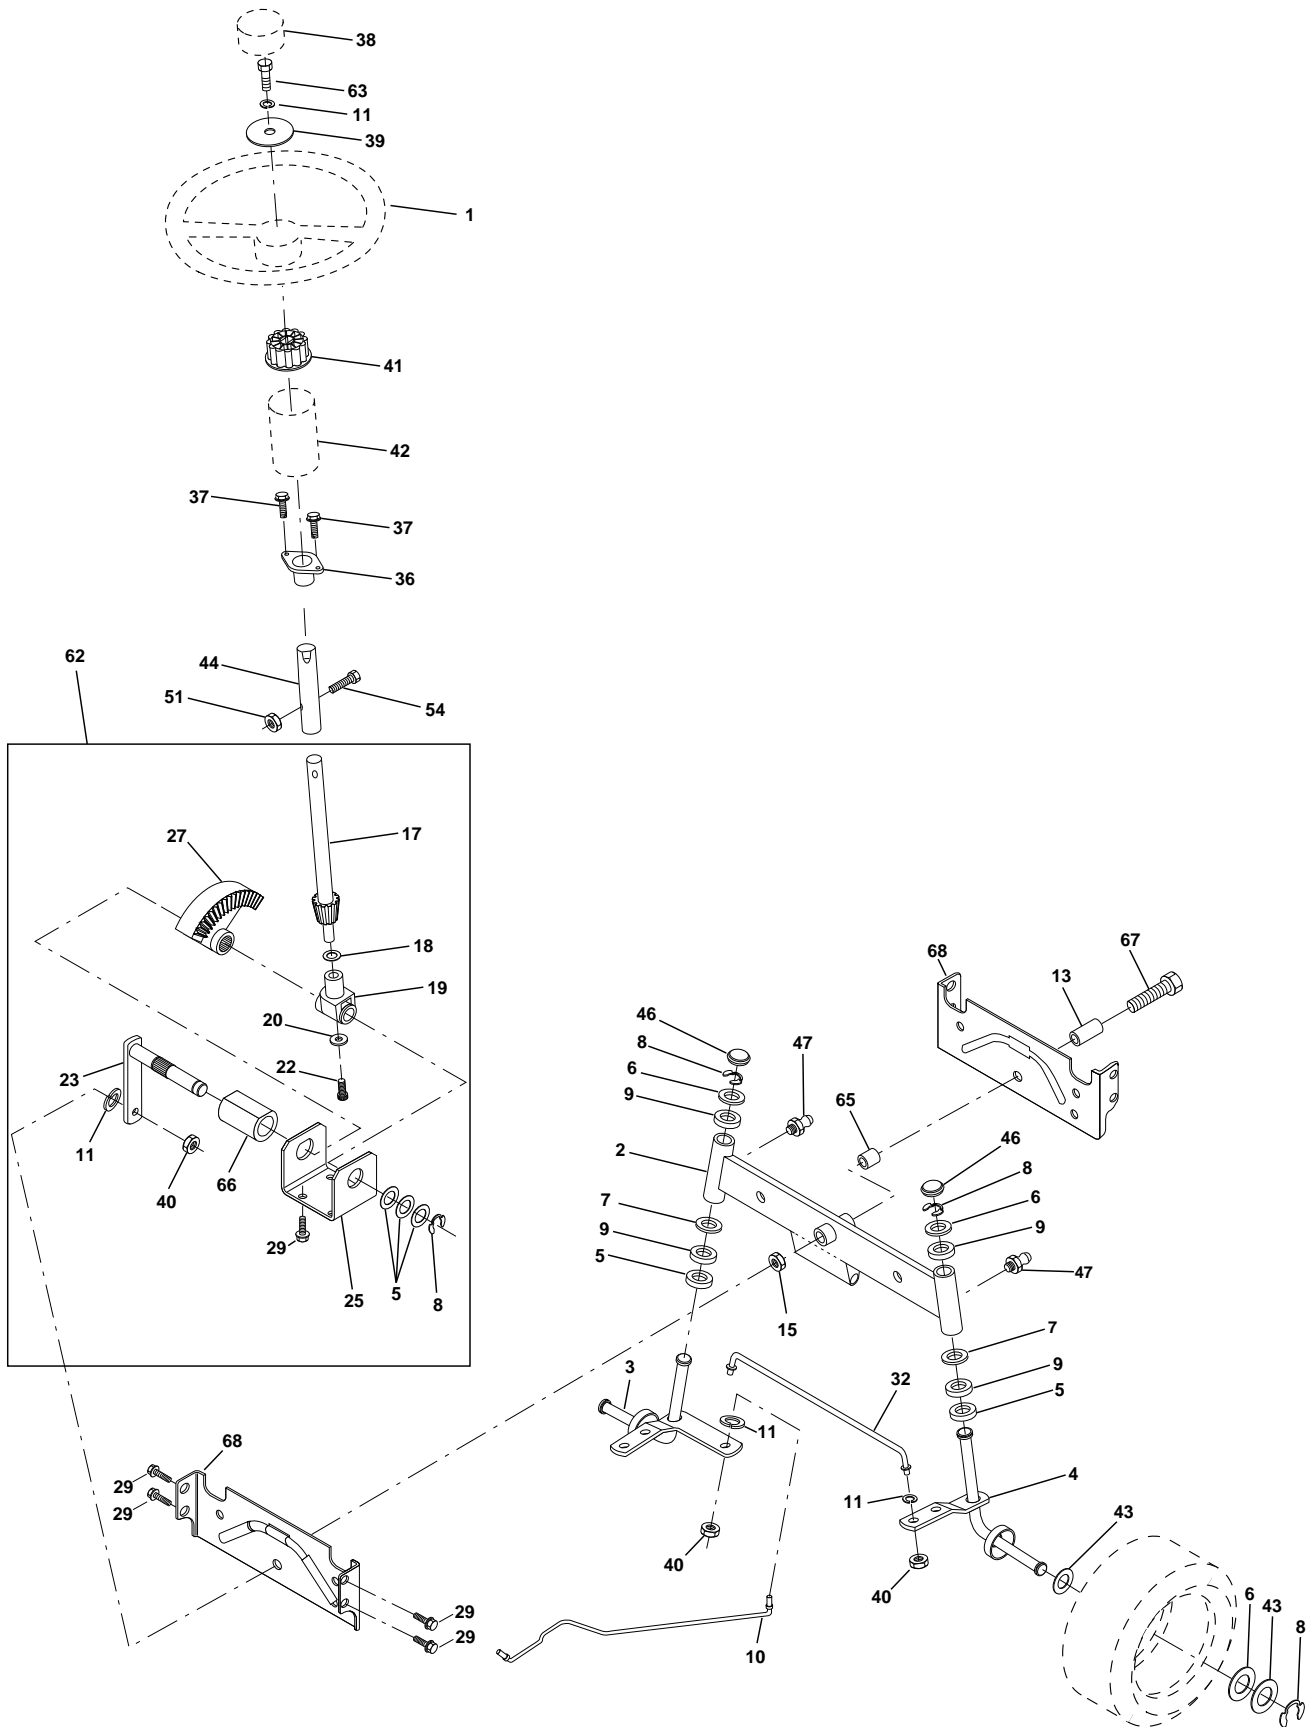

NOTE: All component dimensions given in U.S. inches
1 inch = 25.4 mm

REPAIR PARTS

TRACTOR - MODEL NO. LTH130 (954140005F), PRODUCT NO. 954 14 00-05

DRIVE

REPAIR PARTS

TRACTOR - MODEL NO. LTH130 (954140005F), PRODUCT NO. 954 14 00-05

NOTE: All component dimensions give in U.S. inches.
1 inch = 25.4 mm.

REPAIR PARTS

TRACTOR - MODEL NO. LTH130 (954140005F), PRODUCT NO. 954 14 00-05

STEERING ASSEMBLY

REPAIR PARTS

TRACTOR - MODEL NO. LTH130 (954140005F), PRODUCT NO. 954 14 00-05

NOTE: All component dimensions given in U.S. inches.
1 inch = 25.4 mm.

REPAIR PARTS

TRACTOR - MODEL NO. LTH130 (954140005F), PRODUCT NO. 954 14 00-05

SEAT ASSEMBLY

KEY PART NO. NO.

DESCRIPTION

1	532140838	Seat
2	532140551	Bracket Pivot Seat 8 720
3	874760616	Bolt Fin Hex 3/8-16unc X 1
4	819131610	Washer 13/32 X 1 X 10 Ga
5	532145006	Clip Push-In
6	873800600	Nut Hex w/Ins. 3/8-16 Unc
7	532124181	Spring Seat Cprsn 2 250 Blk Zi
8	817490616	Screw Thdrol 3/8-16 X 1 Ty-tt
9	819131614	Washer 13/32 X 1 X 14 Ga.
10	532155925	Pan Seat
11	532120068	Knob Seat 1/2-13 UNC Blk
12	532121246	Bracket Mounting Switch

NOTE: All component dimensions given in U.S. inches
1 inch = 25.4 mm

REPAIR PARTS

TRACTOR - MODEL NO. LTH130 (954140005F), PRODUCT NO. 954 14 00-05

ENGINE

REPAIR PARTS

TRACTOR - MODEL NO. LTH130 (954140005F), PRODUCT NO. 954 14 00-05