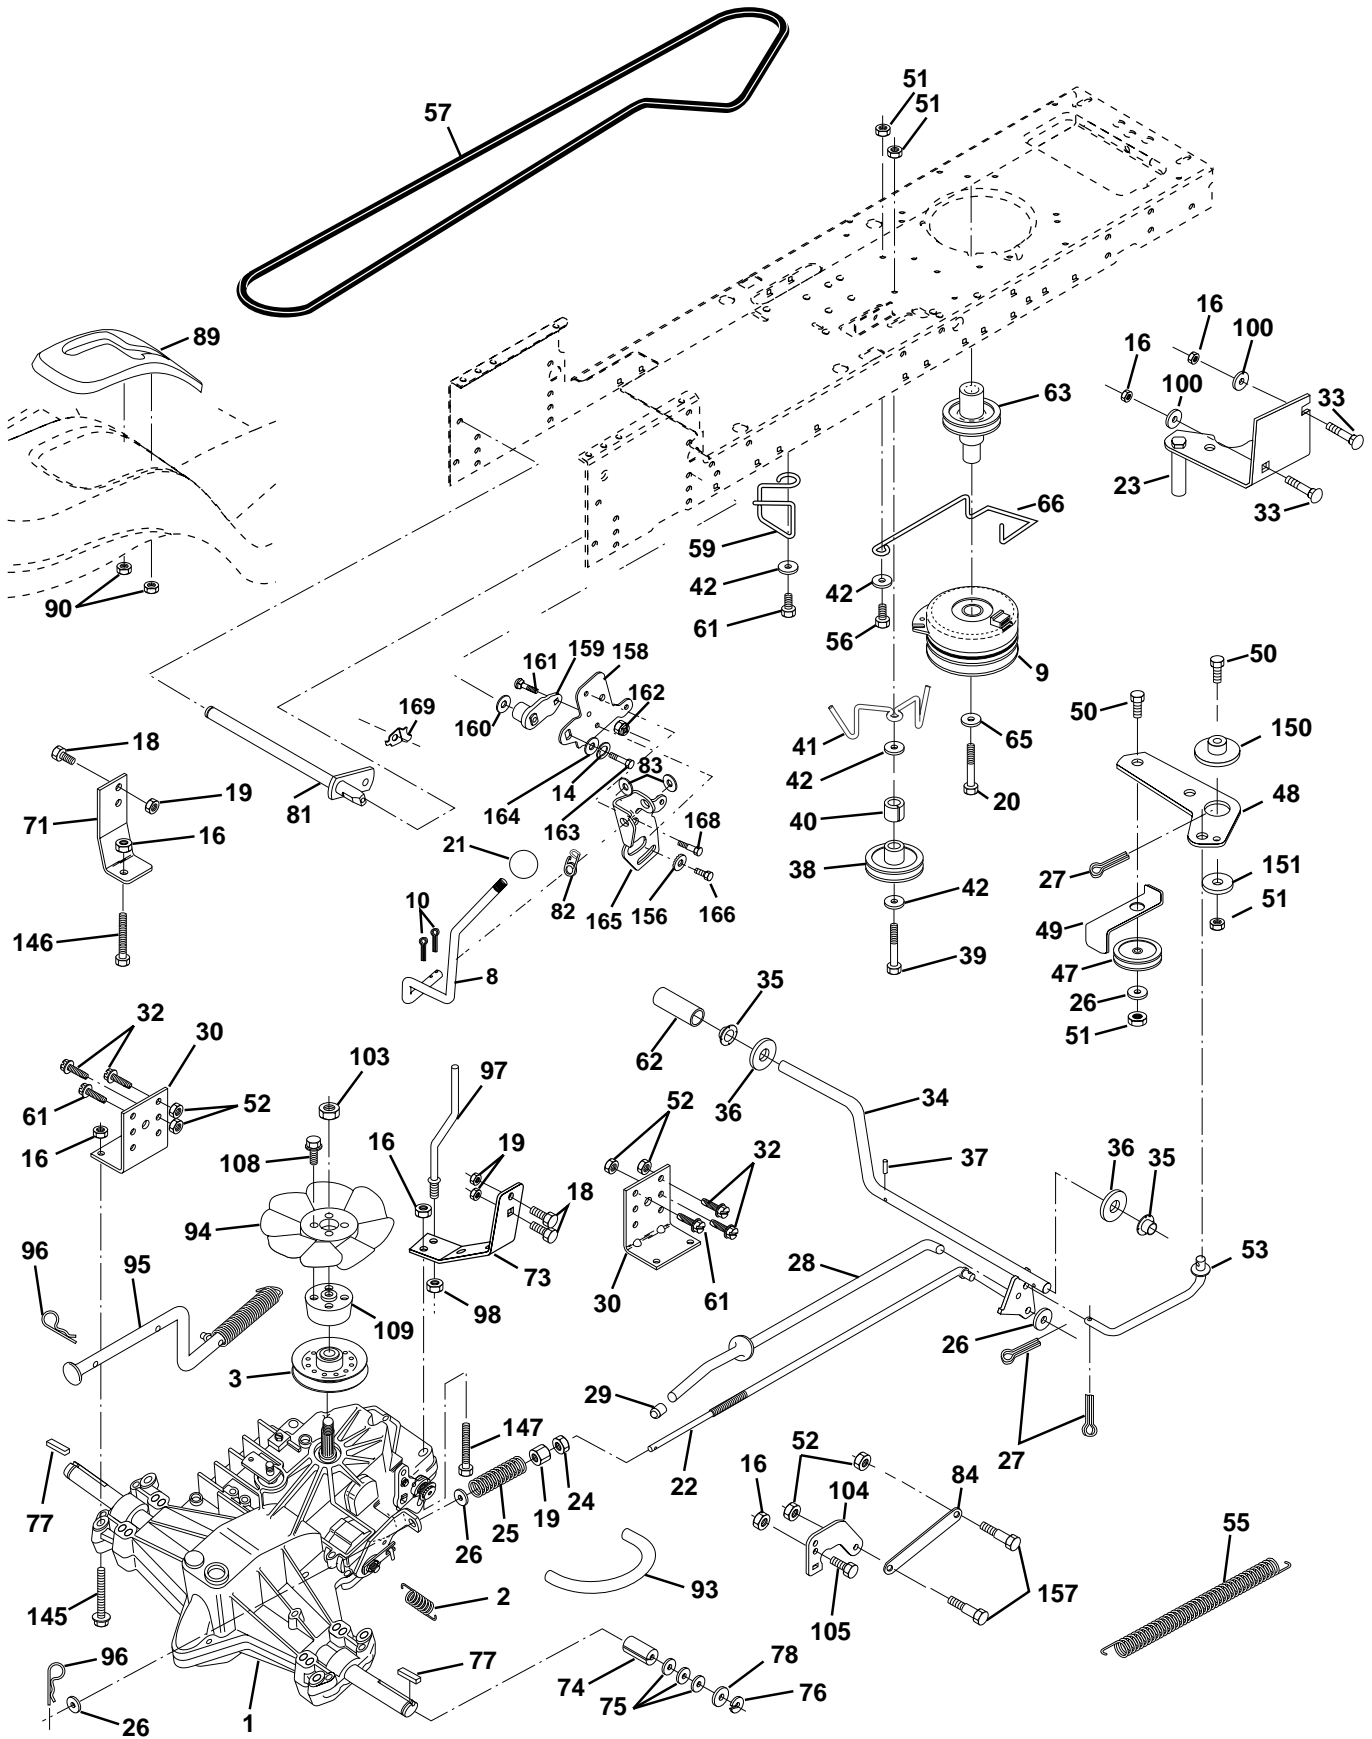

NOTE: All component dimensions given in U.S. inches
1 inch = 25.4 mm

REPAIR PARTS

TRACTOR - MODEL NO. LTH130 (954140005F), PRODUCT NO. 954 14 00-05

DRIVE

REPAIR PARTS

TRACTOR - MODEL NO. LTH130 (954140005F), PRODUCT NO. 954 14 00-05

NOTE: All component dimensions given in U.S. inches.
1 inch = 25.4 mm.

REPAIR PARTS

TRACTOR - MODEL NO. LTH130 (954140005F), PRODUCT NO. 954 14 00-05

SEAT ASSEMBLY

KEY PART NO. NO.

DESCRIPTION

1	532140838	Seat
2	532140551	Bracket Pivot Seat 8 720
3	874760616	Bolt Fin Hex 3/8-16unc X 1
4	819131610	Washer 13/32 X 1 X 10 Ga
5	532145006	Clip Push-In
6	873800600	Nut Hex w/Ins. 3/8-16 Unc
7	532124181	Spring Seat Cprsn 2 250 Blk Zi
8	817490616	Screw Thdrol 3/8-16 X 1 Ty-tt
9	819131614	Washer 13/32 X 1 X 14 Ga.
10	532155925	Pan Seat
11	532120068	Knob Seat 1/2-13 UNC Blk
12	532121246	Bracket Mounting Switch