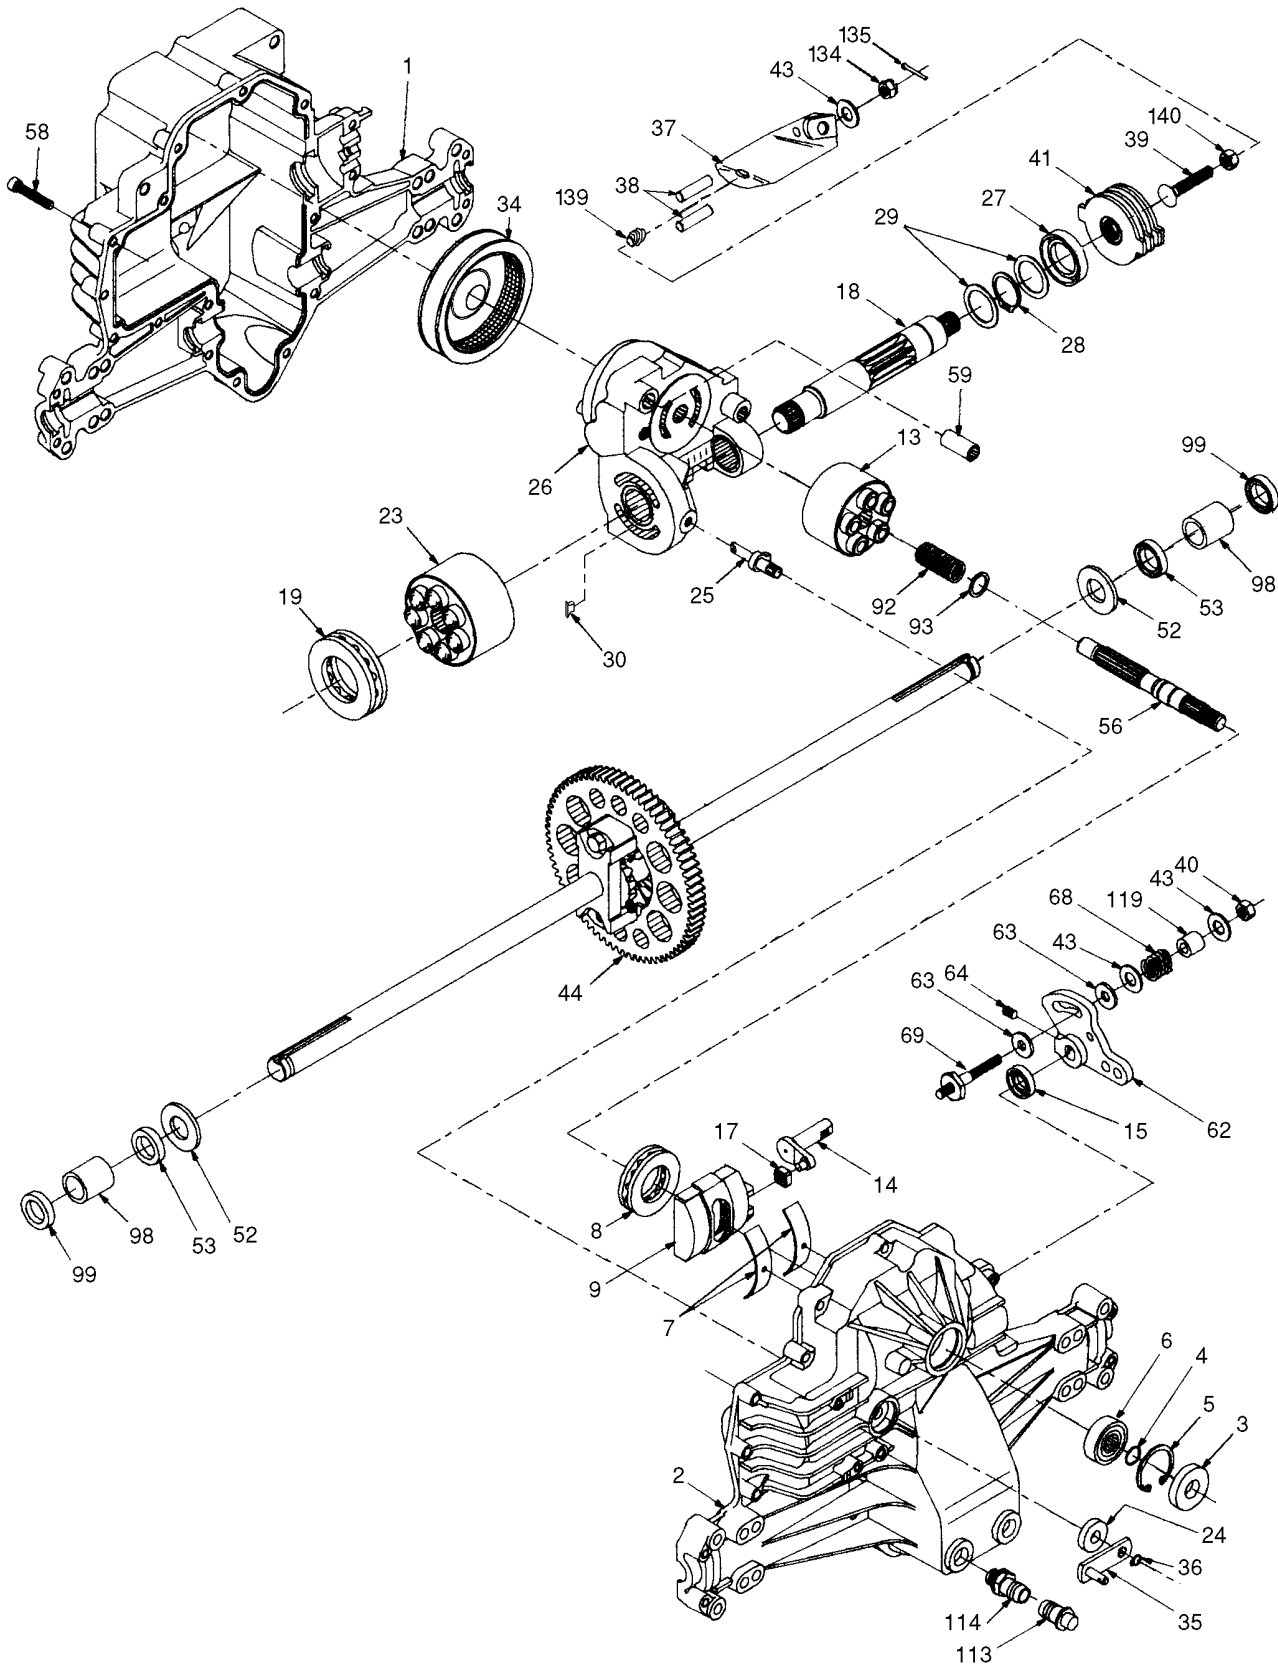

NOTE: All component dimensions given in U.S. inches.
1 inch = 25.4 mm.

REPAIR PARTS

TRACTOR - MODEL NO. LTH130 (954140005F), PRODUCT NO. 954 14 00-05

SEAT ASSEMBLY

KEY PART NO. NO.

DESCRIPTION

1	532140838	Seat
2	532140551	Bracket Pivot Seat 8 720
3	874760616	Bolt Fin Hex 3/8-16unc X 1
4	819131610	Washer 13/32 X 1 X 10 Ga
5	532145006	Clip Push-In
6	873800600	Nut Hex w/Ins. 3/8-16 Unc
7	532124181	Spring Seat Cprsn 2 250 Blk Zi
8	817490616	Screw Thdrol 3/8-16 X 1 Ty-tt
9	819131614	Washer 13/32 X 1 X 14 Ga.
10	532155925	Pan Seat
11	532120068	Knob Seat 1/2-13 UNC Blk
12	532121246	Bracket Mounting Switch

REPAIR PARTS

TRACTOR - MODEL NO. LTH130 (954140005F), PRODUCT NO. 954 14 00-05

MOWER LIFT

REPAIR PARTS

TRACTOR - MODEL NO. LTH130 (954140005F), PRODUCT NO. 954 14 00-05

MOWER LIFT

KEY NO.	PART NO.	DESCRIPTION
1	532159460	Wire Asm Inner W/plunger
2	532159471	Shaft Asm Lift
3	532105767	Pin Groove
4	812000002	E Ring #5133-62
5	819211621	Washer PLTD 21/32 X 1 X 21ga
6	532120183	Bearing Nylon Blk 629 Id
7	532109413	Grip Handle Bicycle
8	532124526	Button Plunger Black
11	532139865	Link Lift LH
12	532139866	Link Lift RH
13	532124670	Retainer Spring
15	532127218	Link Front
16	873350800	Nut Jam Hex 1/2-13 Unc
17	532130171	Trunnion Blk Zinc
18	873800800	Nut Lock W/wsh 1/2-13unc
19	532139868	Arm Suspension Rear
20	532124660	Spring, Retainer
31	532140302	Bearing Pvt. Lift Spherical
32	873540600	Nut Crownlock 3/8-24

NOTE: All component dimensions given in U.S. inches
1 inch = 25.4 mm

REPAIR PARTS

TRACTOR - MODEL NO. LTH130 (954140005F), PRODUCT NO. 954 14 00-05
HYDRO GEAR TRANSAXLE - MODEL NUMBER 310-0500

REPAIR PARTS