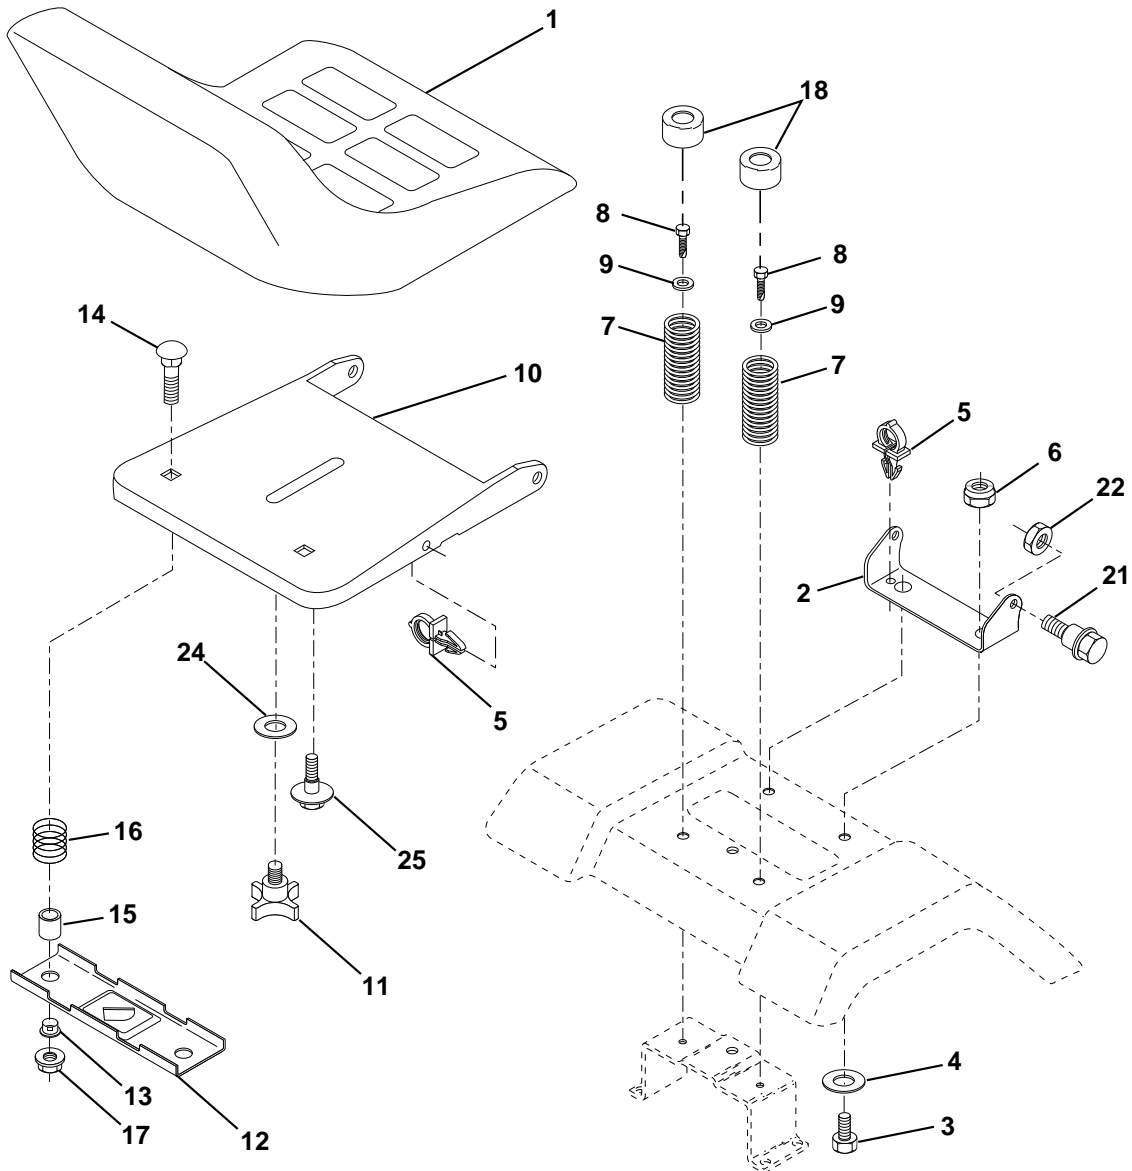

NOTE: All component dimensions given in U.S. inches.
1 inch = 25.4 mm.

REPAIR PARTS

TRACTOR - MODEL NO. LTH130 (954140005F), PRODUCT NO. 954 14 00-05

SEAT ASSEMBLY

KEY PART NO. NO.

DESCRIPTION

1	532140838	Seat
2	532140551	Bracket Pivot Seat 8 720
3	874760616	Bolt Fin Hex 3/8-16unc X 1
4	819131610	Washer 13/32 X 1 X 10 Ga
5	532145006	Clip Push-In
6	873800600	Nut Hex w/Ins. 3/8-16 Unc
7	532124181	Spring Seat Cprsn 2 250 Blk Zi
8	817490616	Screw Thdrol 3/8-16 X 1 Ty-tt
9	819131614	Washer 13/32 X 1 X 14 Ga.
10	532155925	Pan Seat
11	532120068	Knob Seat 1/2-13 UNC Blk
12	532121246	Bracket Mounting Switch