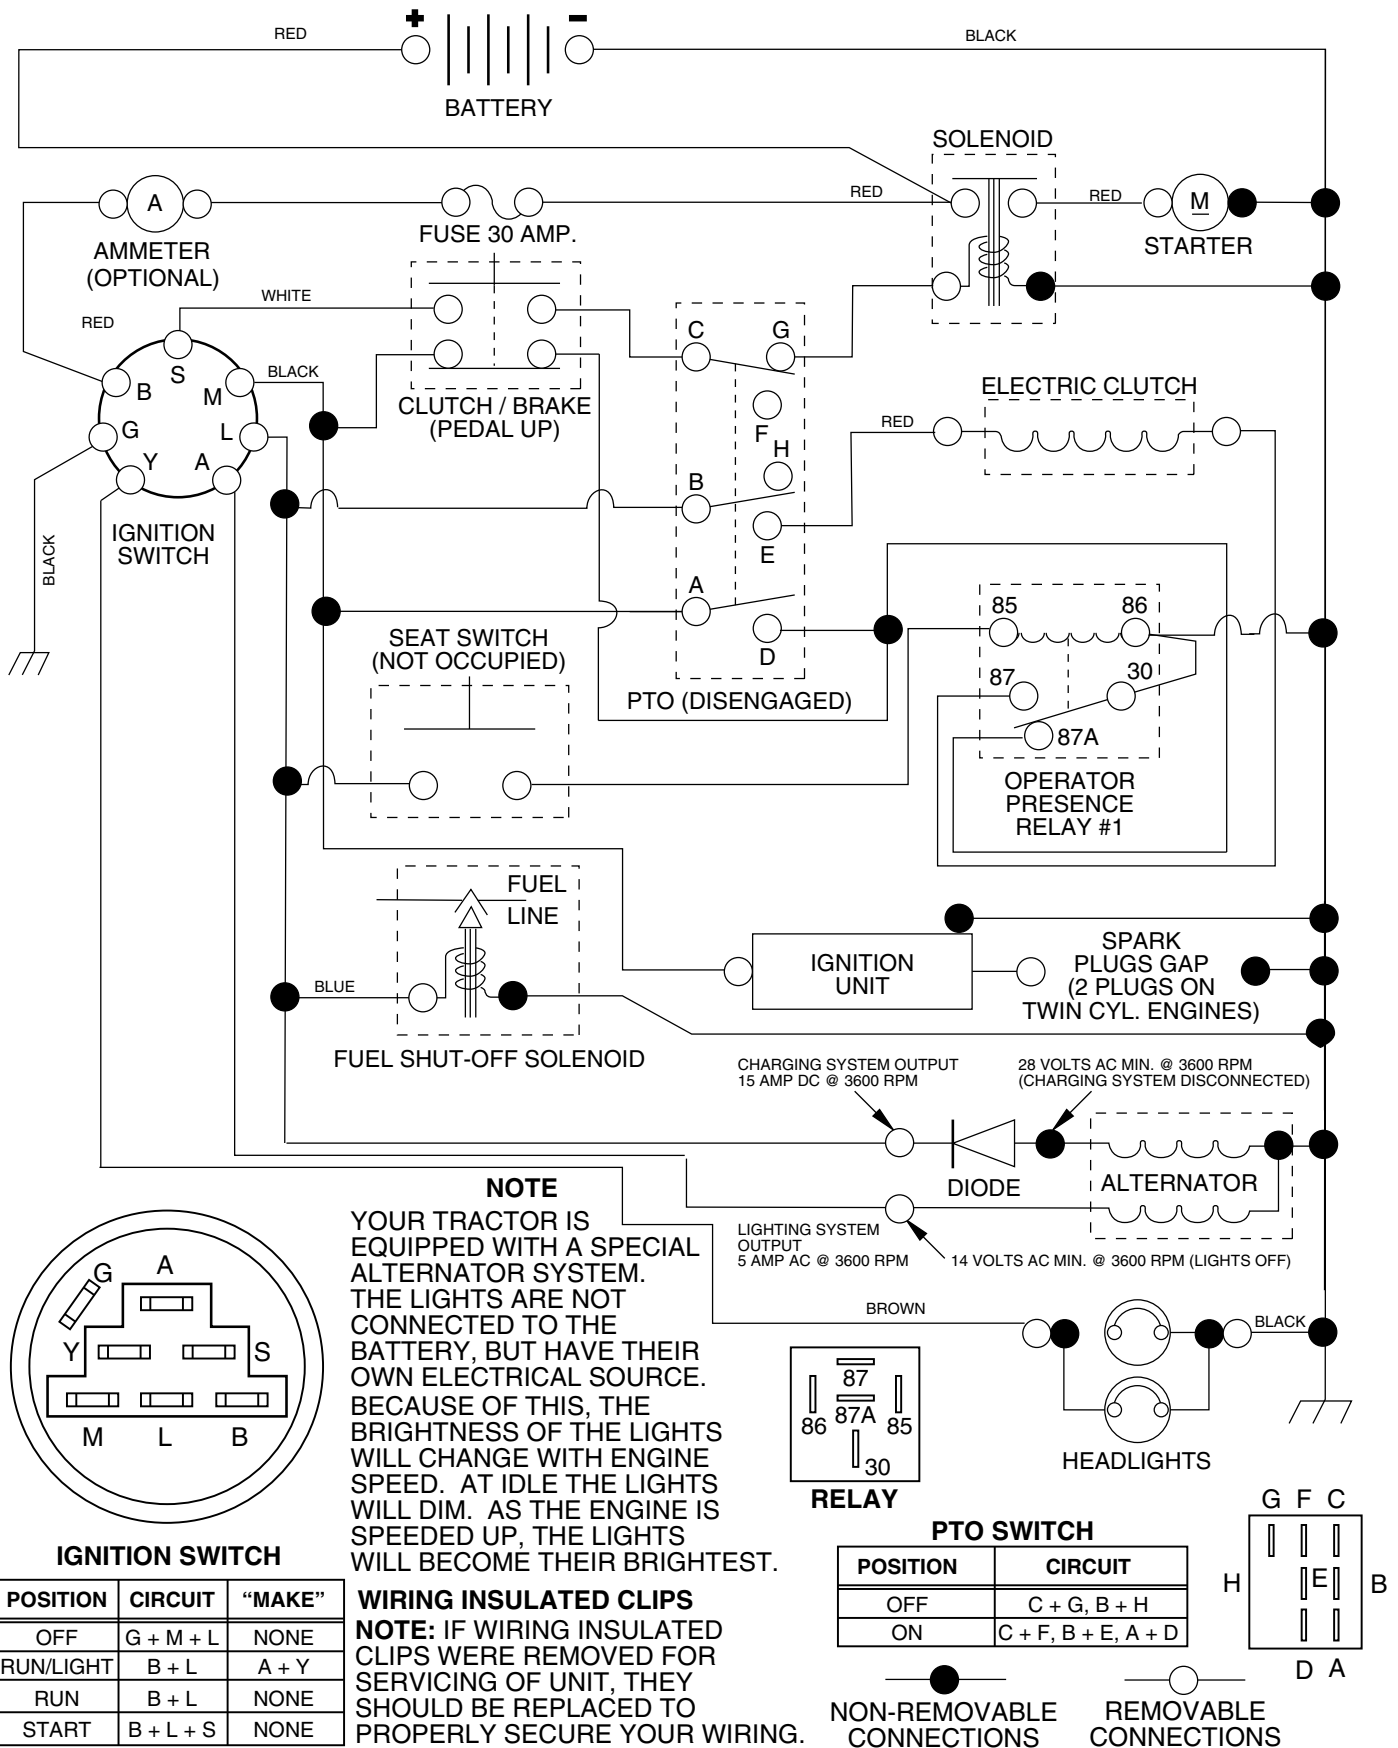

LTH 130

07.1998
PARTS LISTING

954140005F

REPAIR PARTS

TRACTOR - MODEL NO. LTH130 (954140005F), PRODUCT NO. 954 14 00-05

SCHEMATIC

REPAIR PARTS

TRACTOR - MODEL NO. LTH130 (954140005F), PRODUCT NO. 954 14 00-05
ELECTRICAL

REPAIR PARTS

TRACTOR - MODEL NO. LTH130 (954140005F), PRODUCT NO. 954 14 00-05

ELECTRICAL

KEY NO.	PART NO.	DESCRIPTION
1	532144925	Battery 12 Volt 25 AMP
2	874760412	Bolt Hex Hd 1/4-20unc X 3/4
3	819091016	Washer 9/32 X 5/8 X 16 Ga.
4	810040400	Washer Lock Hvy Helical 1/4
6	873220400	Nut Fin Hex 1/4-20 Unc
8	532156417	Case Battery Mech Hinge
16	532153664	Switch Interlock Push-In
19	810090400	Washer Lock 1/4
20	873350400	Nut Jam Hex 1/4-20 Unc
21	532136850	Harness Asm Light W/4152j
22	532004152	Bulb Light #1156
24	532124780	Cable Battery 6 Ga 11" red
25	532146147	Cable Battery 6 Ga 44" red w/16 wire
26	532108824	Fuse 30 AMP Auto Green
28	532124773	Cable Ground 6 Ga 12" black
29	532160784	Switch Plunger Normal OP Olive
30	532140301	Switch Ign 4 pos w/lights
31	532124211	Nut Ignition
32	532141226	Cover Sw Ignition
33	532122147	Key Ign Modelled Generic
40	532160720	Harness Ign.
41	871110408	Bolt Blk Fin Hex 1/4 - 20 x 1/2
42	532131563	Cover Terminal Red
43	532145673	Solenoid
44	873640400	Nut Keps Hex 1/4-20 Unc
48	532140844	Adapter Ammeter Rectangular
50	532154959	Switch PTO 3PDT Black Delta 96
51	532140405	Ring Retainer PTO
52	532141940	Protection Wire Loop
70	532140426	Harness, Eng. kohl Cmd-L Dual
80	532146685	Harness Clutch EVX
81	532109748	Relay Asm
88	532161366	Harness Eng Koh Cv15 Stator