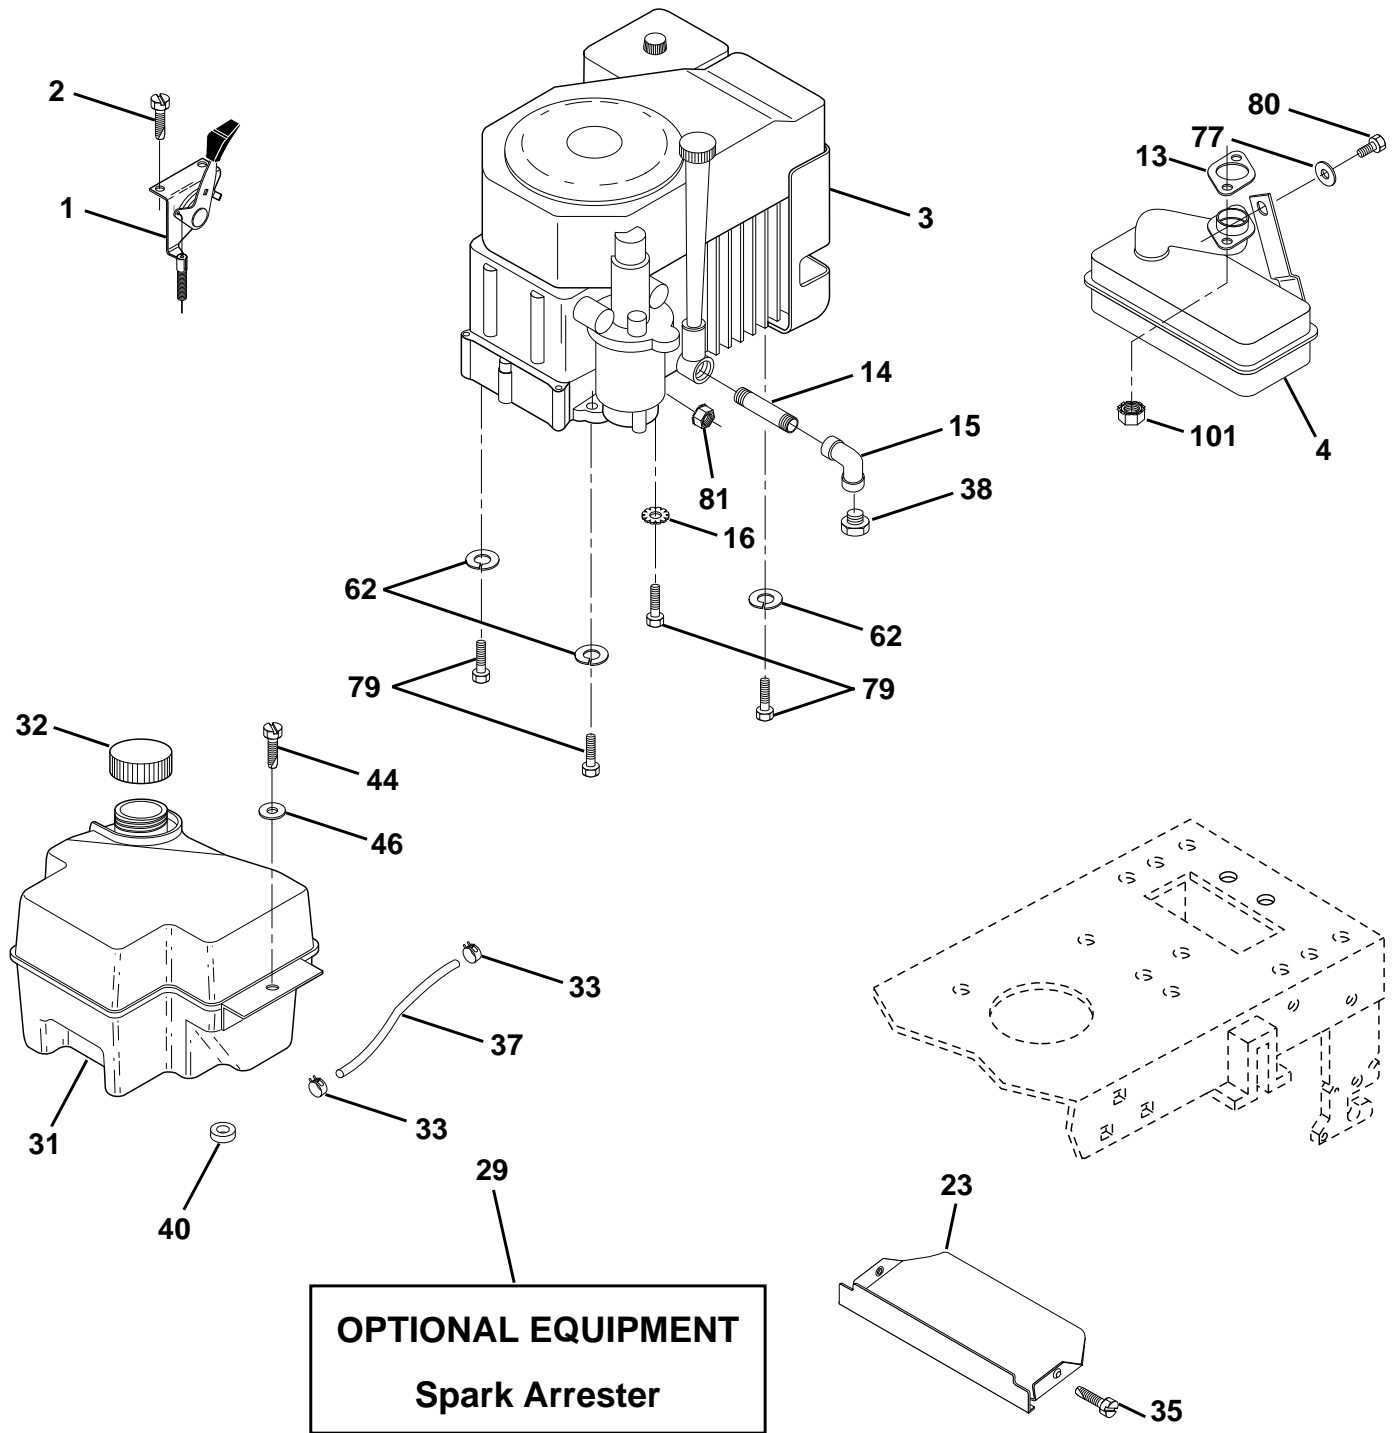

NOTE: All component dimensions given in U.S. inches.
1 inch = 25.4 mm.

REPAIR PARTS

TRACTOR - MODEL NO. LTH130 (954140005F), PRODUCT NO. 954 14 00-05

SEAT ASSEMBLY

KEY PART NO. NO.

DESCRIPTION

1	532140838	Seat
2	532140551	Bracket Pivot Seat 8 720
3	874760616	Bolt Fin Hex 3/8-16unc X 1
4	819131610	Washer 13/32 X 1 X 10 Ga
5	532145006	Clip Push-In
6	873800600	Nut Hex w/Ins. 3/8-16 Unc
7	532124181	Spring Seat Cprsn 2 250 Blk Zi
8	817490616	Screw Thdrol 3/8-16 X 1 Ty-tt
9	819131614	Washer 13/32 X 1 X 14 Ga.
10	532155925	Pan Seat
11	532120068	Knob Seat 1/2-13 UNC Blk
12	532121246	Bracket Mounting Switch

WHEELS & TIRES

KEY NO.	PART NO.	DESCRIPTION
1	532059192	Cap Valve Tire
2	532065139	Stem Valve
3	532106222	Tire F Ts 15 X 6 0 - 6 Service
4	532059904	Tube Front (Service Item Only)
5	532138336	Rim Asm 6" front Silver Service
6	532124957	Fitting Grease (Front Wheel Only)
7	532124959	Bearing Flange (Front Wheel Only)
8	532138337	Rim Asm 8" rear Silver Service
9	532124635	Tire R Ts 18x8 5-8 C Service
10	532124926	Tube Rear (Service Item Only)
11	532104757	Cap Axle Blk 1 50 X 1 00
--	532144334	Sealant, Tire (10 oz. Tube)

NOTE: All component dimensions given in U.S. inches
1 inch = 25.4 mm

REPAIR PARTS

TRACTOR - MODEL NO. LTH130 (954140005F), PRODUCT NO. 954 14 00-05

ENGINE

REPAIR PARTS

TRACTOR - MODEL NO. LTH130 (954140005F), PRODUCT NO. 954 14 00-05