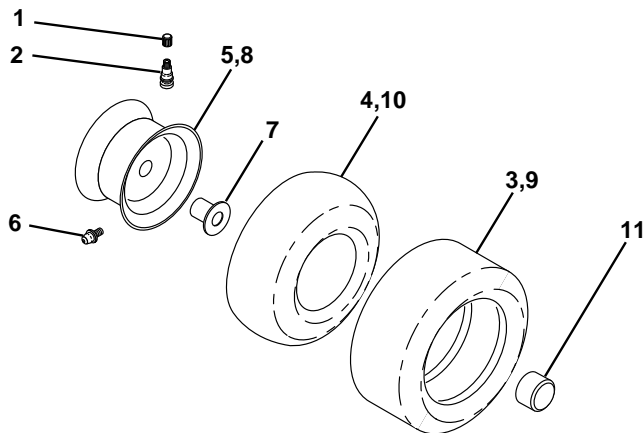

NOTE: All component dimensions given in U.S. inches.
1 inch = 25.4 mm

REPAIR PARTS

TRACTOR - MODEL NO. LTH130 (954140005F), PRODUCT NO. 954 14 00-05

DECALS

KEY NO.	PART NO.	DESCRIPTION	KEY NO.	PART NO.	DESCRIPTION
1	532157032	Decal Oper Step Thru Eng/Fr	--	532154516	Pad Footrest RH STLT
2	532157007	Decal Fender Ajuto Husq. Radius	--	532138311	Decal Handle Lft Height Adjust
3	532150725	Decal Hood RH	--	532142341	Decal Drawbar Cntrl Mvt Hyd LT
4	532150726	Decal Hood LH	--	532164804	Manual Owner's (English)
5	532151124	Decal HP Engine	--	532164805	Manual Owner's (French)
8	532137259	Decal Warning	Available accessories not included with tractor:		
9	532150617	Decal Fender Husq	--	LSB42	42" Snow Blower
10	532157140	Decal Fender Danger Eng/Fr	--	LC05	Wheel Wts (pair)
14	532160396	Decal V-Belt Schematic	--	CH12	Tire Chains 18 x 8.5 x 8
20	532145005	Decal Bat Dan/Psn	--	LBD48	48" Snow Blade
--	532154515	Pad Footrest LH STLT	--	MP42	Mulch Plate

WHEELS & TIRES

KEY NO.	PART NO.	DESCRIPTION
1	532059192	Cap Valve Tire
2	532065139	Stem Valve
3	532106222	Tire F Ts 15 X 6 0 - 6 Service
4	532059904	Tube Front (Service Item Only)
5	532138336	Rim Asm 6" front Silver Service
6	532124957	Fitting Grease (Front Wheel Only)
7	532124959	Bearing Flange (Front Wheel Only)
8	532138337	Rim Asm 8" rear Silver Service
9	532124635	Tire R Ts 18x8 5-8 C Service
10	532124926	Tube Rear (Service Item Only)
11	532104757	Cap Axle Blk 1 50 X 1 00
--	532144334	Sealant, Tire (10 oz. Tube)

NOTE: All component dimensions given in U.S. inches
1 inch = 25.4 mm

REPAIR PARTS

TRACTOR - MODEL NO. LTH130 (954140005F), PRODUCT NO. 954 14 00-05

ENGINE

REPAIR PARTS

TRACTOR - MODEL NO. LTH130 (954140005F), PRODUCT NO. 954 14 00-05