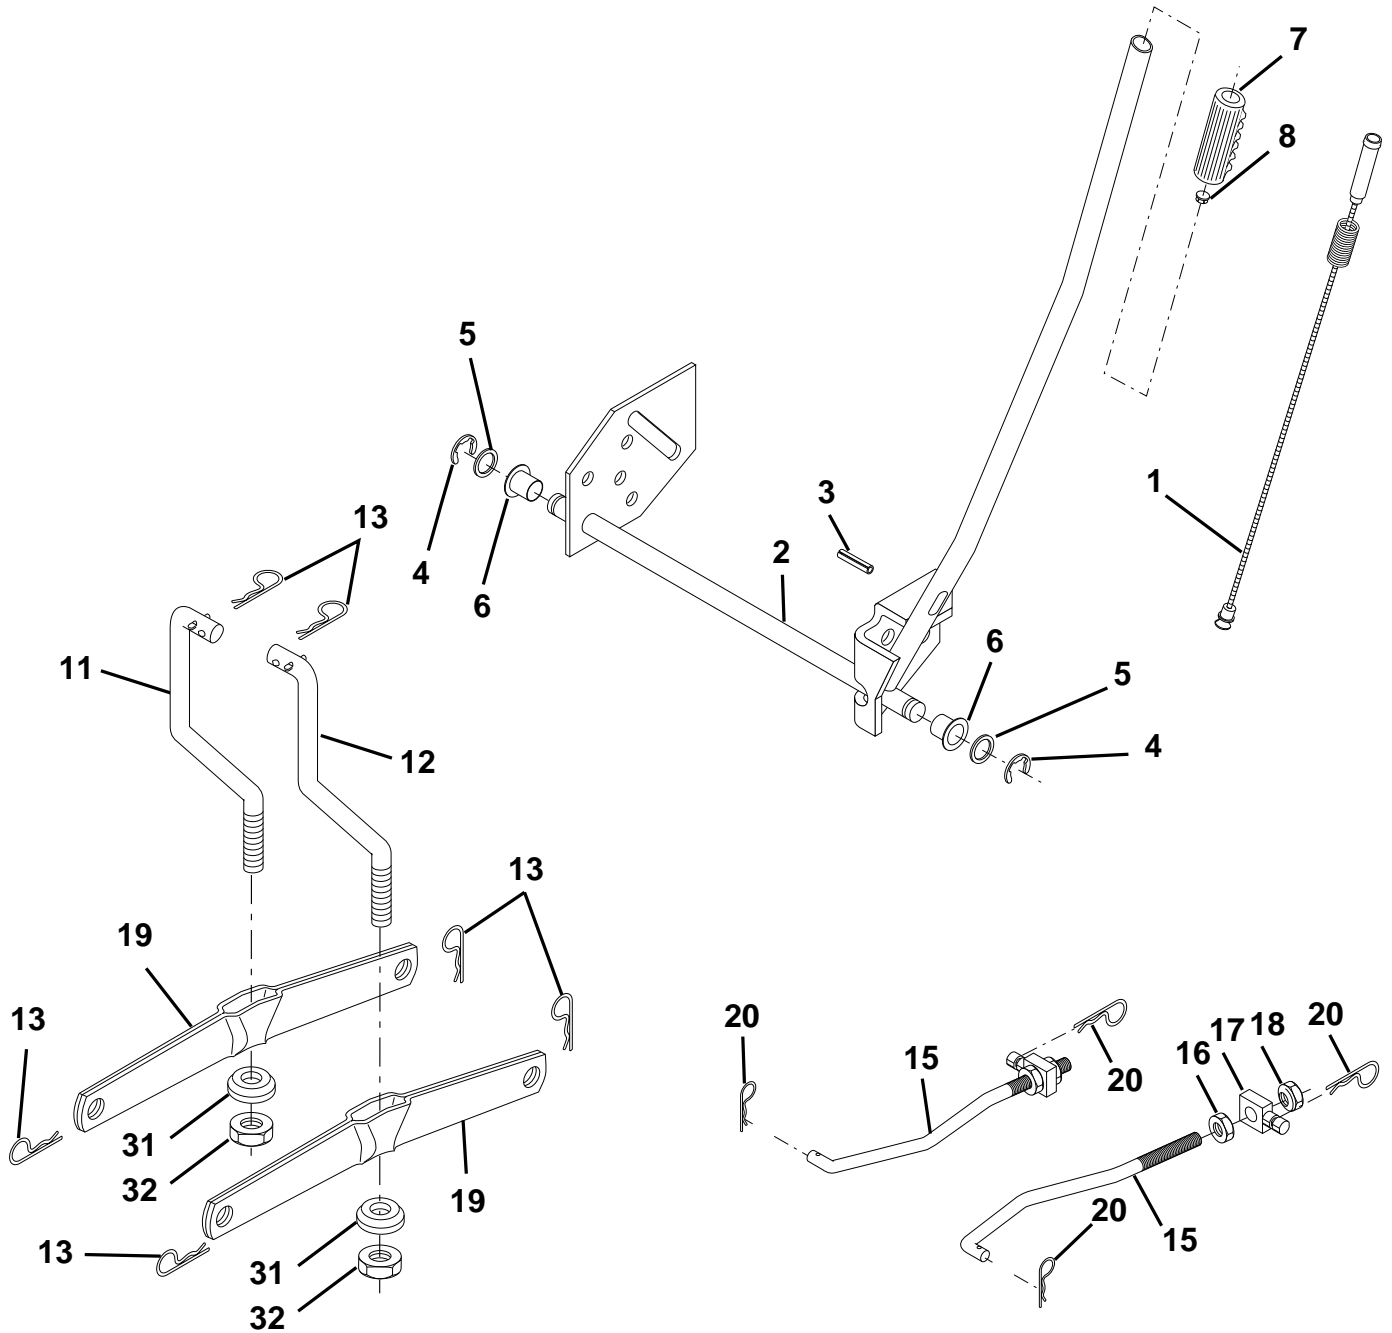

NOTE: All component dimensions given in U.S. inches
1 inch = 25.4 mm

REPAIR PARTS

TRACTOR - MODEL NO. LTH130 (954140005F), PRODUCT NO. 954 14 00-05

ENGINE

REPAIR PARTS

TRACTOR - MODEL NO. LTH130 (954140005F), PRODUCT NO. 954 14 00-05

NOTE: All component dimensions given in U.S. inches
1 inch = 25.4 mm

REPAIR PARTS

TRACTOR - MODEL NO. LTH130 (954140005F), PRODUCT NO. 954 14 00-05

MOWER DECK

REPAIR PARTS

TRACTOR - MODEL NO. LTH130 (954140005F), PRODUCT NO. 954 14 00-05

REPAIR PARTS

TRACTOR - MODEL NO. LTH130 (954140005F), PRODUCT NO. 954 14 00-05

MOWER LIFT

REPAIR PARTS

TRACTOR - MODEL NO. LTH130 (954140005F), PRODUCT NO. 954 14 00-05

MOWER LIFT

KEY NO.	PART NO.	DESCRIPTION
1	532159460	Wire Asm Inner W/plunger
2	532159471	Shaft Asm Lift
3	532105767	Pin Groove
4	812000002	E Ring #5133-62
5	819211621	Washer PLTD 21/32 X 1 X 21ga
6	532120183	Bearing Nylon Blk 629 Id
7	532109413	Grip Handle Bicycle
8	532124526	Button Plunger Black
11	532139865	Link Lift LH
12	532139866	Link Lift RH
13	532124670	Retainer Spring
15	532127218	Link Front
16	873350800	Nut Jam Hex 1/2-13 Unc
17	532130171	Trunnion Blk Zinc
18	873800800	Nut Lock W/wsh 1/2-13unc
19	532139868	Arm Suspension Rear
20	532124660	Spring, Retainer
31	532140302	Bearing Pvt. Lift Spherical
32	873540600	Nut Crownlock 3/8-24

NOTE: All component dimensions given in U.S. inches
1 inch = 25.4 mm

REPAIR PARTS

TRACTOR - MODEL NO. LTH130 (954140005F), PRODUCT NO. 954 14 00-05
HYDRO GEAR TRANSAXLE - MODEL NUMBER 310-0500

REPAIR PARTS