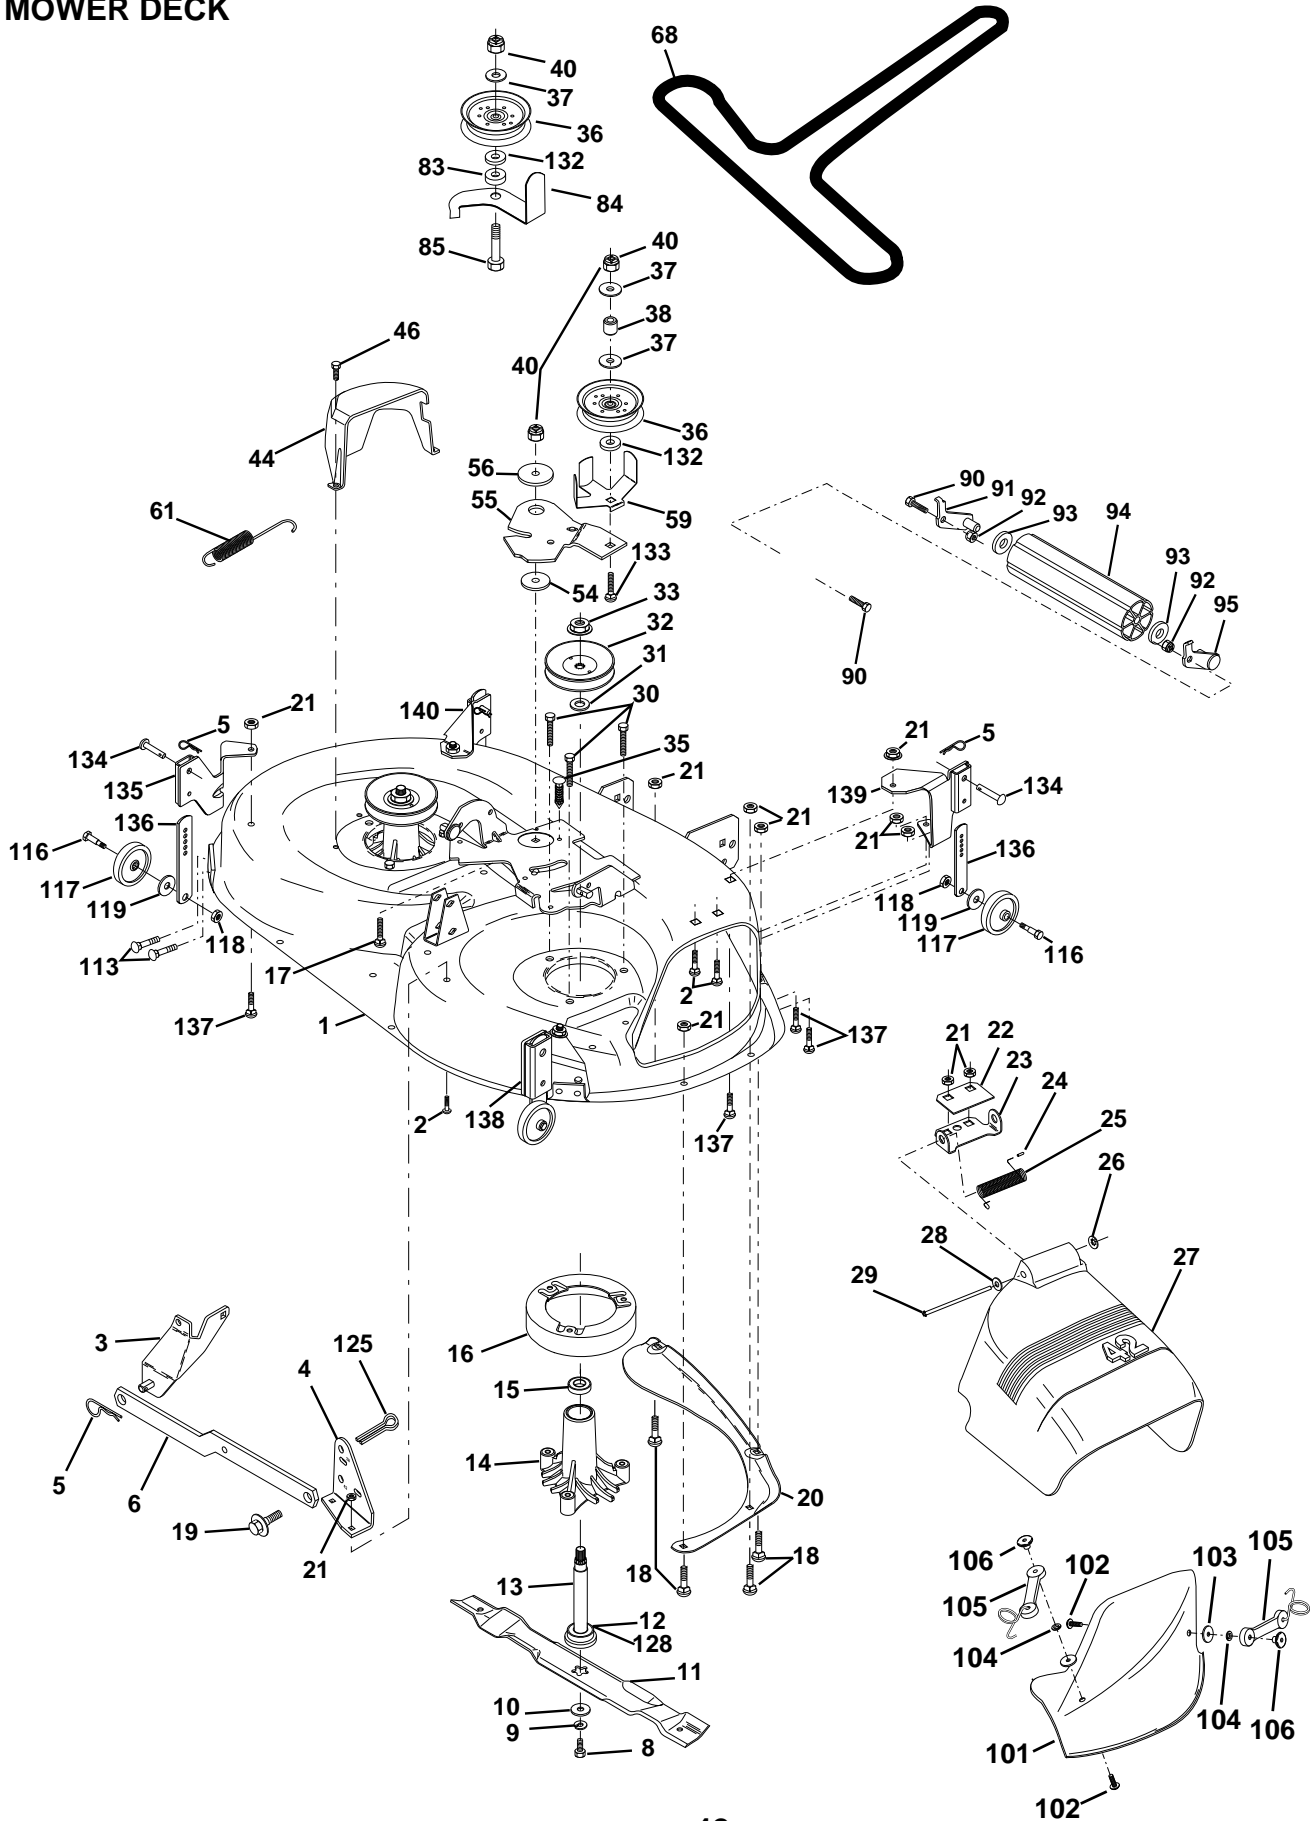

NOTE: All component dimensions given in U.S. inches.
1 inch = 25.4 mm.

REPAIR PARTS

TRACTOR - MODEL NO. LTH130 (954140005F), PRODUCT NO. 954 14 00-05

SEAT ASSEMBLY

KEY PART NO. NO.

DESCRIPTION

1	532140838	Seat
2	532140551	Bracket Pivot Seat 8 720
3	874760616	Bolt Fin Hex 3/8-16unc X 1
4	819131610	Washer 13/32 X 1 X 10 Ga
5	532145006	Clip Push-In
6	873800600	Nut Hex w/Ins. 3/8-16 Unc
7	532124181	Spring Seat Cprsn 2 250 Blk Zi
8	817490616	Screw Thdrol 3/8-16 X 1 Ty-tt
9	819131614	Washer 13/32 X 1 X 14 Ga.
10	532155925	Pan Seat
11	532120068	Knob Seat 1/2-13 UNC Blk
12	532121246	Bracket Mounting Switch

NOTE: All component dimensions given in U.S. inches
1 inch = 25.4 mm

REPAIR PARTS

TRACTOR - MODEL NO. LTH130 (954140005F), PRODUCT NO. 954 14 00-05

ENGINE

REPAIR PARTS

TRACTOR - MODEL NO. LTH130 (954140005F), PRODUCT NO. 954 14 00-05

ENGINE

KEY NO.	PART NO.	DESCRIPTION
1	532141296	Control THTICH 27 LH FLAG DOM
2	817720410	Screw Hex Thd Cut 1/4-20 x 5/8 T
3	-----	Engine Kohler
4	532159420	Muffler
14	813280328	Nipple Pipe 3/8 Npt X 3-1/2
15	813200300	Elbow Std 90 Degree 3/8-18 Npt
16	811050500	Washer Lock Ext Tooth 5/16
23	532159880	Shield Browning/Debris Guard
29	532137180	Kit Spark Arrestor (Flat Scrn)
31	532161911	Tank Fuel Front 2 00 Gal Nat
32	532140527	Cap Asm Fuel W/sym Vented
33	532123487	Clamp Hose Black
35	817490512	Screw
37	532137040	Line Fuel 20"
38	-----	Plug Oil Drain (Order From Engine Manufacturer)
40	532124028	Bushing Snap Nyl Blk Fuel Line
44	817490412	Screw Hexwsh Thdrol 1/4-20x3/4
46	819091416	Washer 9/32 X 7/8 X 16 Ga
62	810040500	Washer Lock Hvy Hlcl Spr 5/16
77	819101216	Washer 5/16 x 3/4 x 16 Ga.
79	532125398	Bolt Hex
80	874760508	Bolt Hex Hd 5/16-18 UNC x 1/2
81	532128861	Nut Flange 1/4-20 Starter Nut

NOTE: All component dimensions given in U.S. inches
1 inch = 25.4 mm

REPAIR PARTS

TRACTOR - MODEL NO. LTH130 (954140005F), PRODUCT NO. 954 14 00-05

MOWER DECK

REPAIR PARTS

TRACTOR - MODEL NO. LTH130 (954140005F), PRODUCT NO. 954 14 00-05