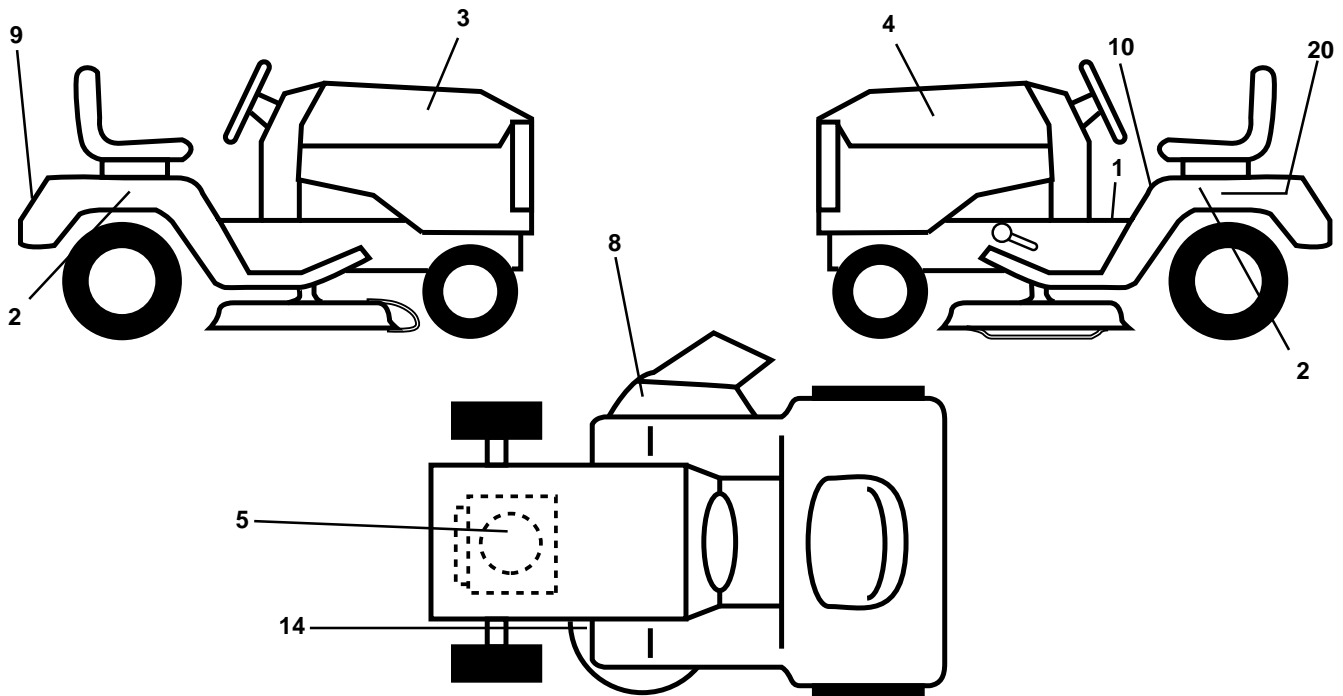

NOTE: All component dimensions given in U.S. inches.
1 inch = 25.4 mm.

REPAIR PARTS

TRACTOR - MODEL NO. LTH130 (954140005F), PRODUCT NO. 954 14 00-05

SEAT ASSEMBLY

KEY PART NO. NO.

DESCRIPTION

1	532140838	Seat
2	532140551	Bracket Pivot Seat 8 720
3	874760616	Bolt Fin Hex 3/8-16unc X 1
4	819131610	Washer 13/32 X 1 X 10 Ga
5	532145006	Clip Push-In
6	873800600	Nut Hex w/Ins. 3/8-16 Unc
7	532124181	Spring Seat Cprsn 2 250 Blk Zi
8	817490616	Screw Thdrol 3/8-16 X 1 Ty-tt
9	819131614	Washer 13/32 X 1 X 14 Ga.
10	532155925	Pan Seat
11	532120068	Knob Seat 1/2-13 UNC Blk
12	532121246	Bracket Mounting Switch

KEY PART NO. NO.

DESCRIPTION

13	532121248	Bushing Snap Blk Nyl 50 Id
14	872050412	Bolt Rdhd Sqnk 1/4-20x1-1/2
15	532134300	Spacer Split 28x 96 Yel Zinc
16	532121250	Spring Cprsn 1 27 Blk Pnt
17	532123976	Nut Lock 1/4 Lge Flg Gr 5 Zinc
18	532124238	Cap Spring Seat
21	532153236	Bolt Shoulder 5/16-18 Unc
22	873800500	Nut Hex Lock W/Ins 5/16-18
24	819171912	Washer 17/32 X 1-3/16 X 12 Ga.
25	532127018	Bolt Shoulder 5/16-18 X 62

NOTE: All component dimensions given in U.S. inches.
1 inch = 25.4 mm

REPAIR PARTS

TRACTOR - MODEL NO. LTH130 (954140005F), PRODUCT NO. 954 14 00-05

DECALS

KEY NO.	PART NO.	DESCRIPTION	KEY NO.	PART NO.	DESCRIPTION
1	532157032	Decal Oper Step Thru Eng/Fr	--	532154516	Pad Footrest RH STLT
2	532157007	Decal Fender Ajuto Husq. Radius	--	532138311	Decal Handle Lft Height Adjust
3	532150725	Decal Hood RH	--	532142341	Decal Drawbar Cntrl Mvt Hyd LT
4	532150726	Decal Hood LH	--	532164804	Manual Owner's (English)
5	532151124	Decal HP Engine	--	532164805	Manual Owner's (French)
8	532137259	Decal Warning	Available accessories not included with tractor:		
9	532150617	Decal Fender Husq	--	LSB42	42" Snow Blower
10	532157140	Decal Fender Danger Eng/Fr	--	LC05	Wheel Wts (pair)
14	532160396	Decal V-Belt Schematic	--	CH12	Tire Chains 18 x 8.5 x 8
20	532145005	Decal Bat Dan/Psn	--	LBD48	48" Snow Blade
--	532154515	Pad Footrest LH STLT	--	MP42	Mulch Plate