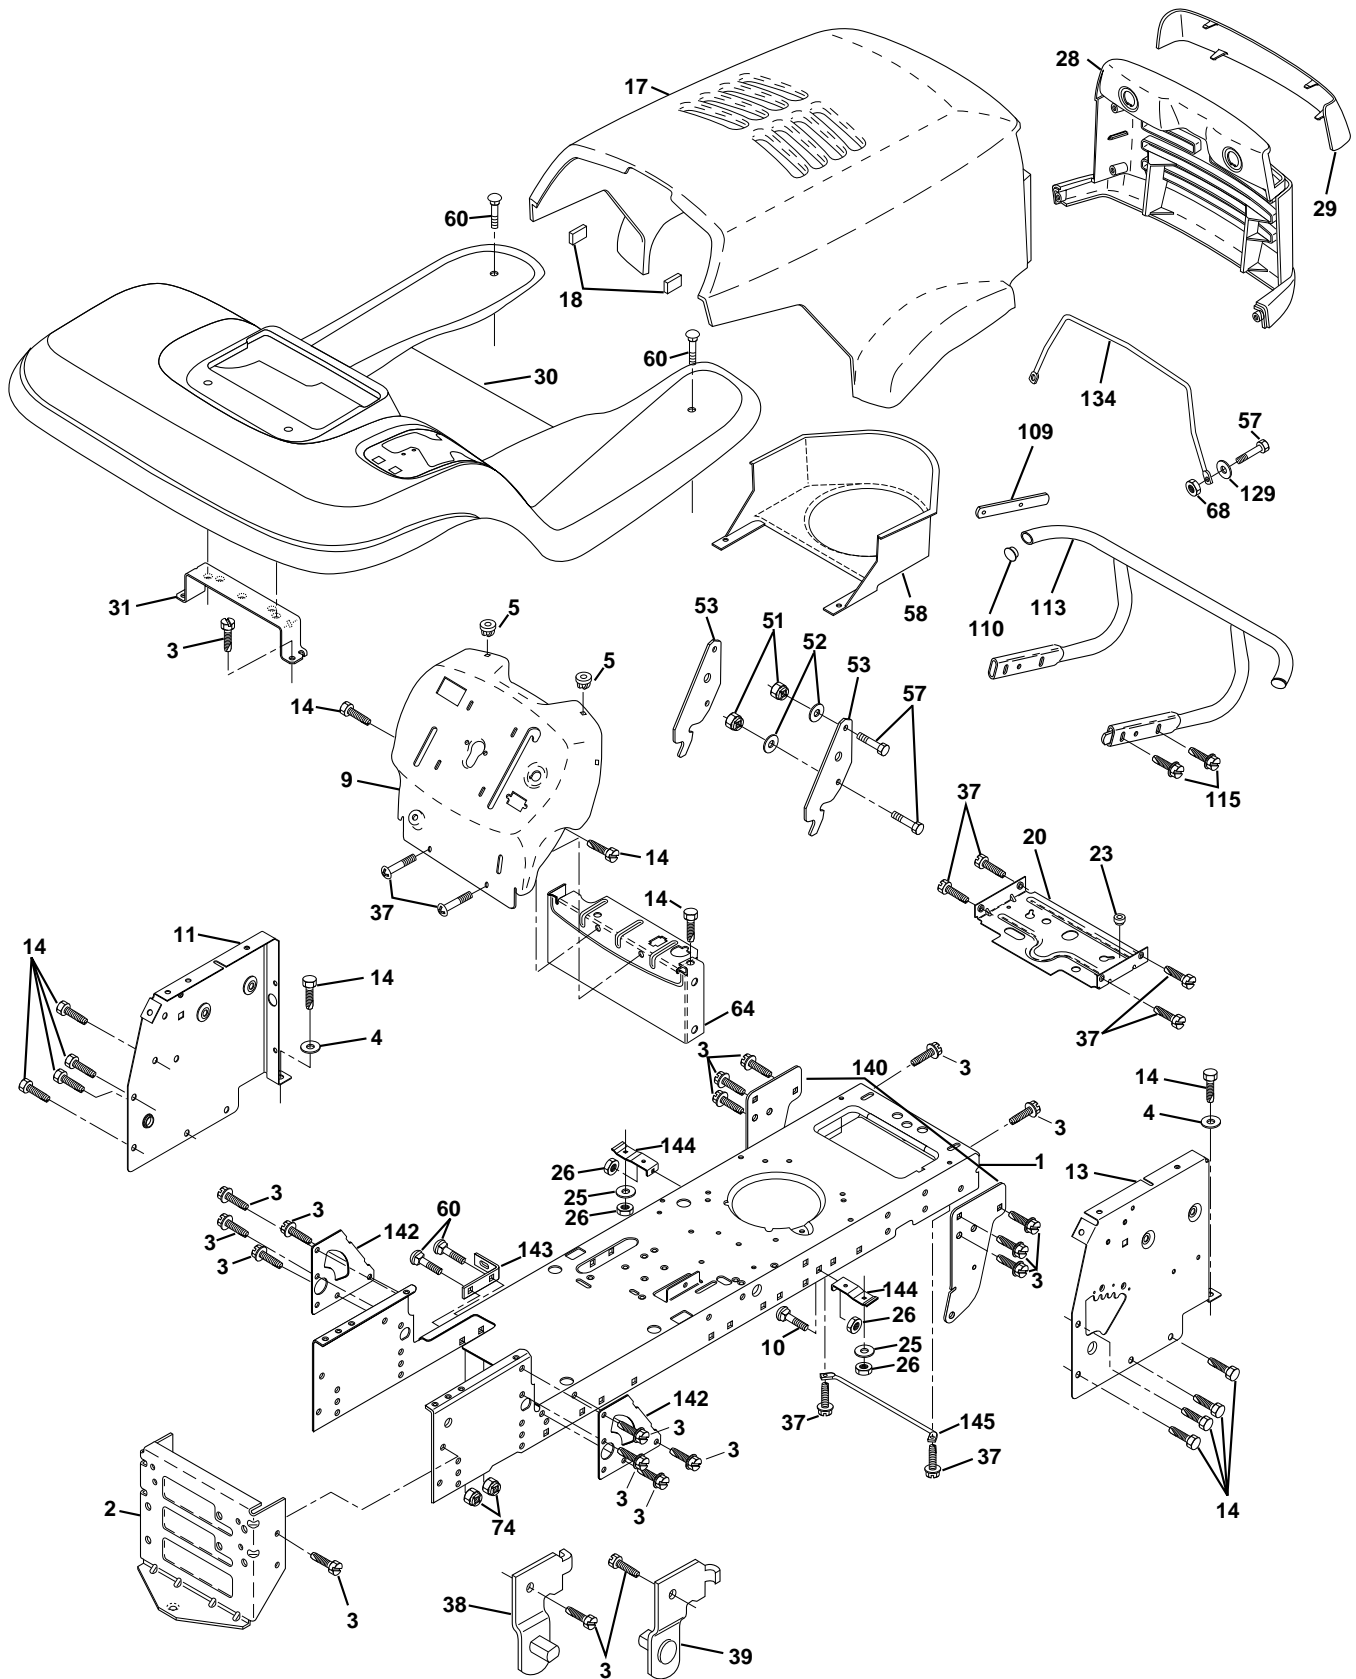

REPAIR PARTS

TRACTOR - MODEL NO. LTH130 (954140005F), PRODUCT NO. 954 14 00-05
CHASSIS AND ENCLOSURES

REPAIR PARTS

TRACTOR - MODEL NO. LTH130 (954140005F), PRODUCT NO. 954 14 00-05

CHASSIS AND ENCLOSURES

KEY NO.	PART NO.	DESCRIPTION
1	532160392	Chassis STL Stamping 98
2	532140356	Drawbar, Stretch
3	817490612	Screw Thdrol 3/8-16x3/4 Ty-tt
4	819131216	Washer 13/32 x 3/4 x 16 Ga.
5	532155272	Bumper Hood/Dash
9	532157409	Dash P/L M, N/AMM N/HM Grey
10	872140608	Bolt Carriage 3/8-16 x 1
11	532155927	Panel Dash Lh
13	532157262	Panel Dash Rh
14	817490608	Screw Thdrol 3/8-16x1/2 Ty-tt
17	532156051	Hood LT/PL Husqvarna
18	532126938	Bumper Hood
20	532156437	Plate Mtg Battery Fuel Tank Fr
23	532124028	Bushing
25	819131312	Washer 13/32 X 13/16 X 12 Ga
26	873800600	Nut Lock Hex W/Ins 3/8-16 Unc
28	532149776	Grille LT/PL Husqvarna
29	532149777	Lens LT/PL Husqvarna
30	532156489	Fender Footrest STLT Pnt
31	532139976	Bracket Support Fender
37	817490508	Screw Thdrol 6/16-18 x 1/2 TYT
38	532139886	Bracket, Asm. Pivot, L.H., Mower Rear
39	532139887	Bracket, Asm. Pivot, R.H., Mower Rear
51	873800400	Nut Lock Hex W/Ins 1/4-20
52	819091416	Washer 9/32 x 7/8 x 16 Ga.
53	532150067	Bracket Pnt. Pick off LT/PL Husqvarna
57	874780412	Bolt Hex 1/4-20 x 3/4
58	532150127	Air Duct Engine P/L
60	872140606	Bolt Rdhd Sqnk 3/8-16unc x 3/4
64	532154798	Dash Lower STLT
68	873510400	Nut Keps Hex 1/4-20 UNC
74	873680600	Nut Crownlock 3/8-16 UNC
109	532141461	Bracket Extension Bumper
110	532143679	Plug Plastic
113	532150300	Bumper Asm.
115	817490620	Screw Thdrol 3/8-16 x 1-1/4
129	819091016	Washer 9/32 x 5/8 x 16 Ga.
134	532160219	Rod Support Hood LT/PL Husq.
140	532158418	Bracket Suspension Front
142	532156095	Plate Reinforcement STLT
143	532154966	Bracket Swaybar Chassis
144	532154207	Bracket Pnt Footrest STLT
145	532156524	Rod Pivot Chassis/Hood
--	532005479	Plug Button

NOTE: All component dimensions given in U.S. inches
1 inch = 25.4 mm