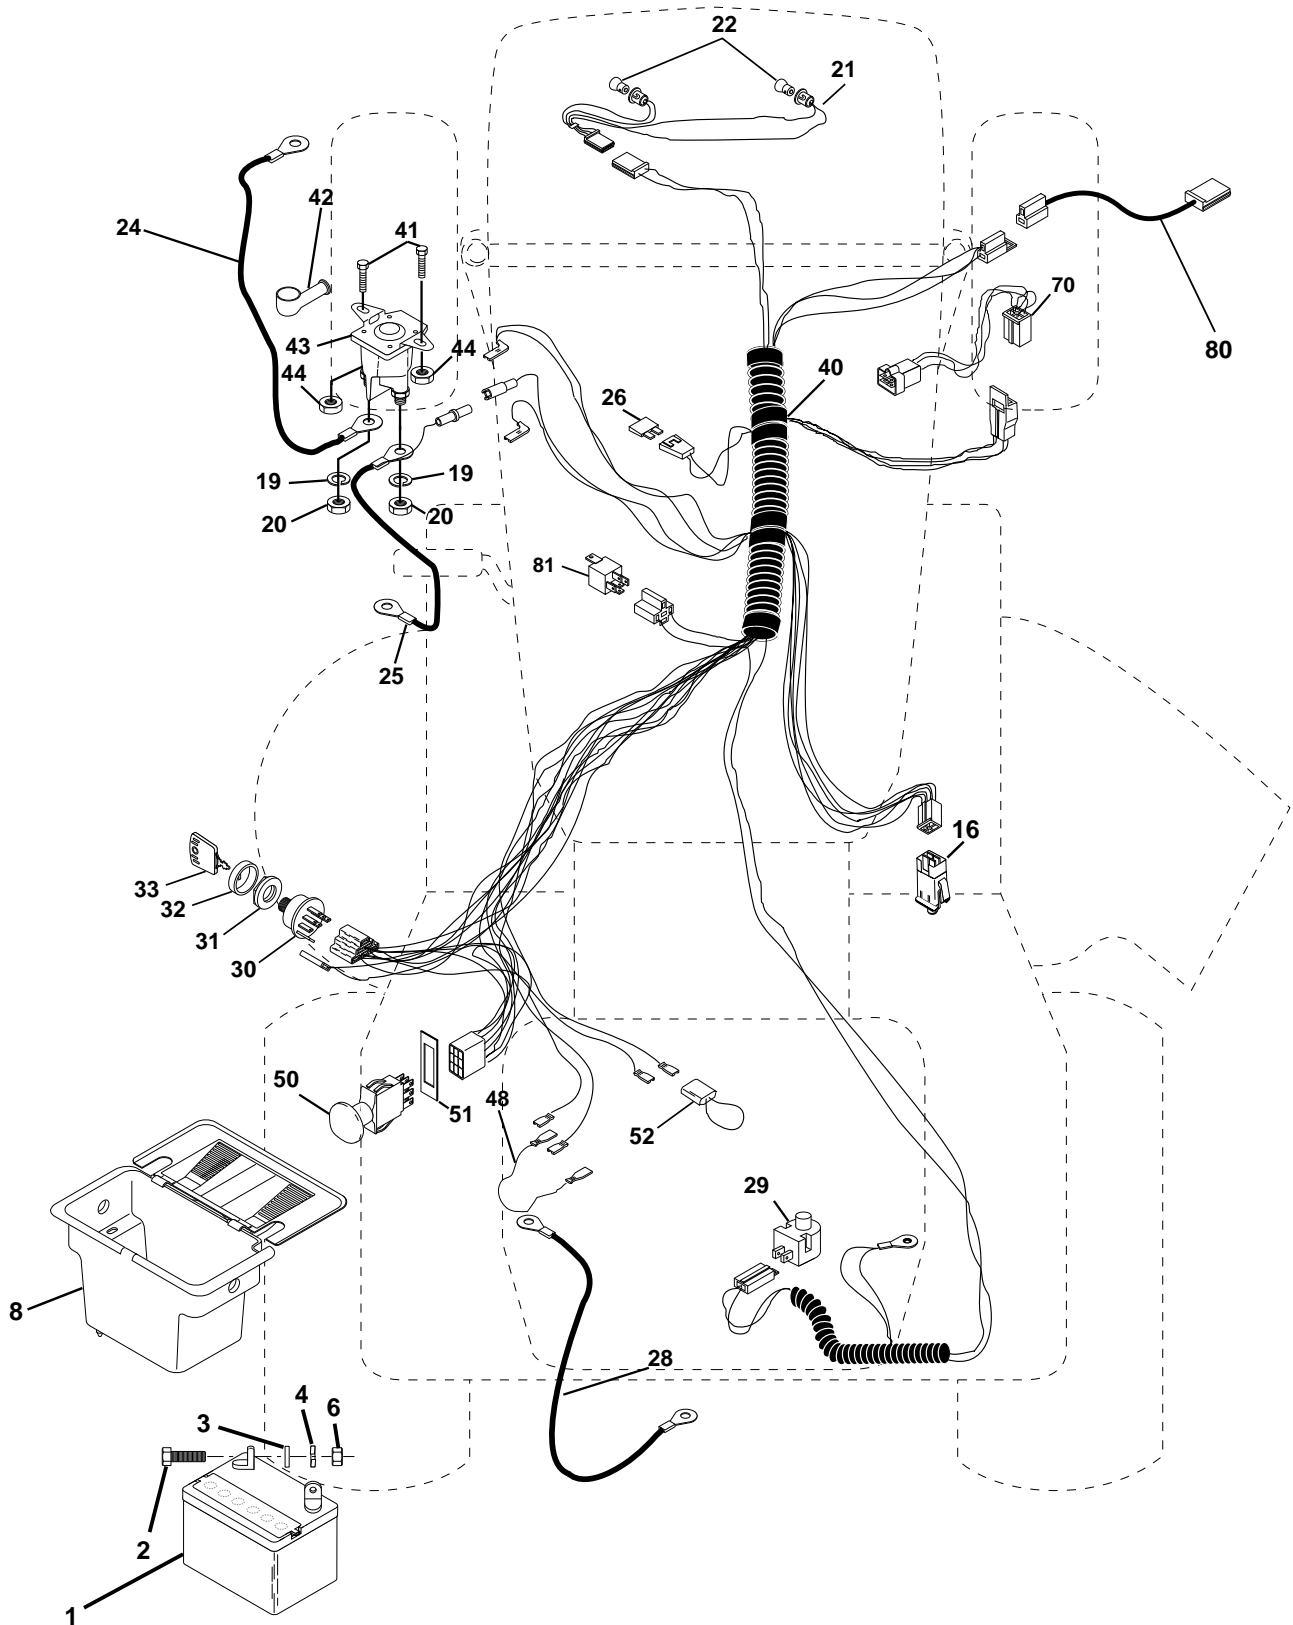

REPAIR PARTS

TRACTOR - MODEL NO. LTH130 (954140005F), PRODUCT NO. 954 14 00-05

ELECTRICAL

KEY NO.	PART NO.	DESCRIPTION
1	532144925	Battery 12 Volt 25 AMP
2	874760412	Bolt Hex Hd 1/4-20unc X 3/4
3	819091016	Washer 9/32 X 5/8 X 16 Ga.
4	810040400	Washer Lock Hvy Helical 1/4
6	873220400	Nut Fin Hex 1/4-20 Unc
8	532156417	Case Battery Mech Hinge
16	532153664	Switch Interlock Push-In
19	810090400	Washer Lock 1/4
20	873350400	Nut Jam Hex 1/4-20 Unc
21	532136850	Harness Asm Light W/4152j
22	532004152	Bulb Light #1156
24	532124780	Cable Battery 6 Ga 11" red
25	532146147	Cable Battery 6 Ga 44" red w/16 wire
26	532108824	Fuse 30 AMP Auto Green
28	532124773	Cable Ground 6 Ga 12" black
29	532160784	Switch Plunger Normal OP Olive
30	532140301	Switch Ign 4 pos w/lights
31	532124211	Nut Ignition
32	532141226	Cover Sw Ignition
33	532122147	Key Ign Modelled Generic
40	532160720	Harness Ign.
41	871110408	Bolt Blk Fin Hex 1/4 - 20 x 1/2
42	532131563	Cover Terminal Red
43	532145673	Solenoid
44	873640400	Nut Keps Hex 1/4-20 Unc
48	532140844	Adapter Ammeter Rectangular
50	532154959	Switch PTO 3PDT Black Delta 96
51	532140405	Ring Retainer PTO
52	532141940	Protection Wire Loop
70	532140426	Harness, Eng. kohl Cmd-L Dual
80	532146685	Harness Clutch EVX
81	532109748	Relay Asm
88	532161366	Harness Eng Koh Cv15 Stator

NOTE: All component dimensions given in U.S. inches.
1 inch = 25.4 mm.

REPAIR PARTS

TRACTOR - MODEL NO. LTH130 (954140005F), PRODUCT NO. 954 14 00-05

SEAT ASSEMBLY

KEY PART NO. NO.

DESCRIPTION

1	532140838	Seat
2	532140551	Bracket Pivot Seat 8 720
3	874760616	Bolt Fin Hex 3/8-16unc X 1
4	819131610	Washer 13/32 X 1 X 10 Ga
5	532145006	Clip Push-In
6	873800600	Nut Hex w/Ins. 3/8-16 Unc
7	532124181	Spring Seat Cprsn 2 250 Blk Zi
8	817490616	Screw Thdrol 3/8-16 X 1 Ty-tt
9	819131614	Washer 13/32 X 1 X 14 Ga.
10	532155925	Pan Seat
11	532120068	Knob Seat 1/2-13 UNC Blk
12	532121246	Bracket Mounting Switch