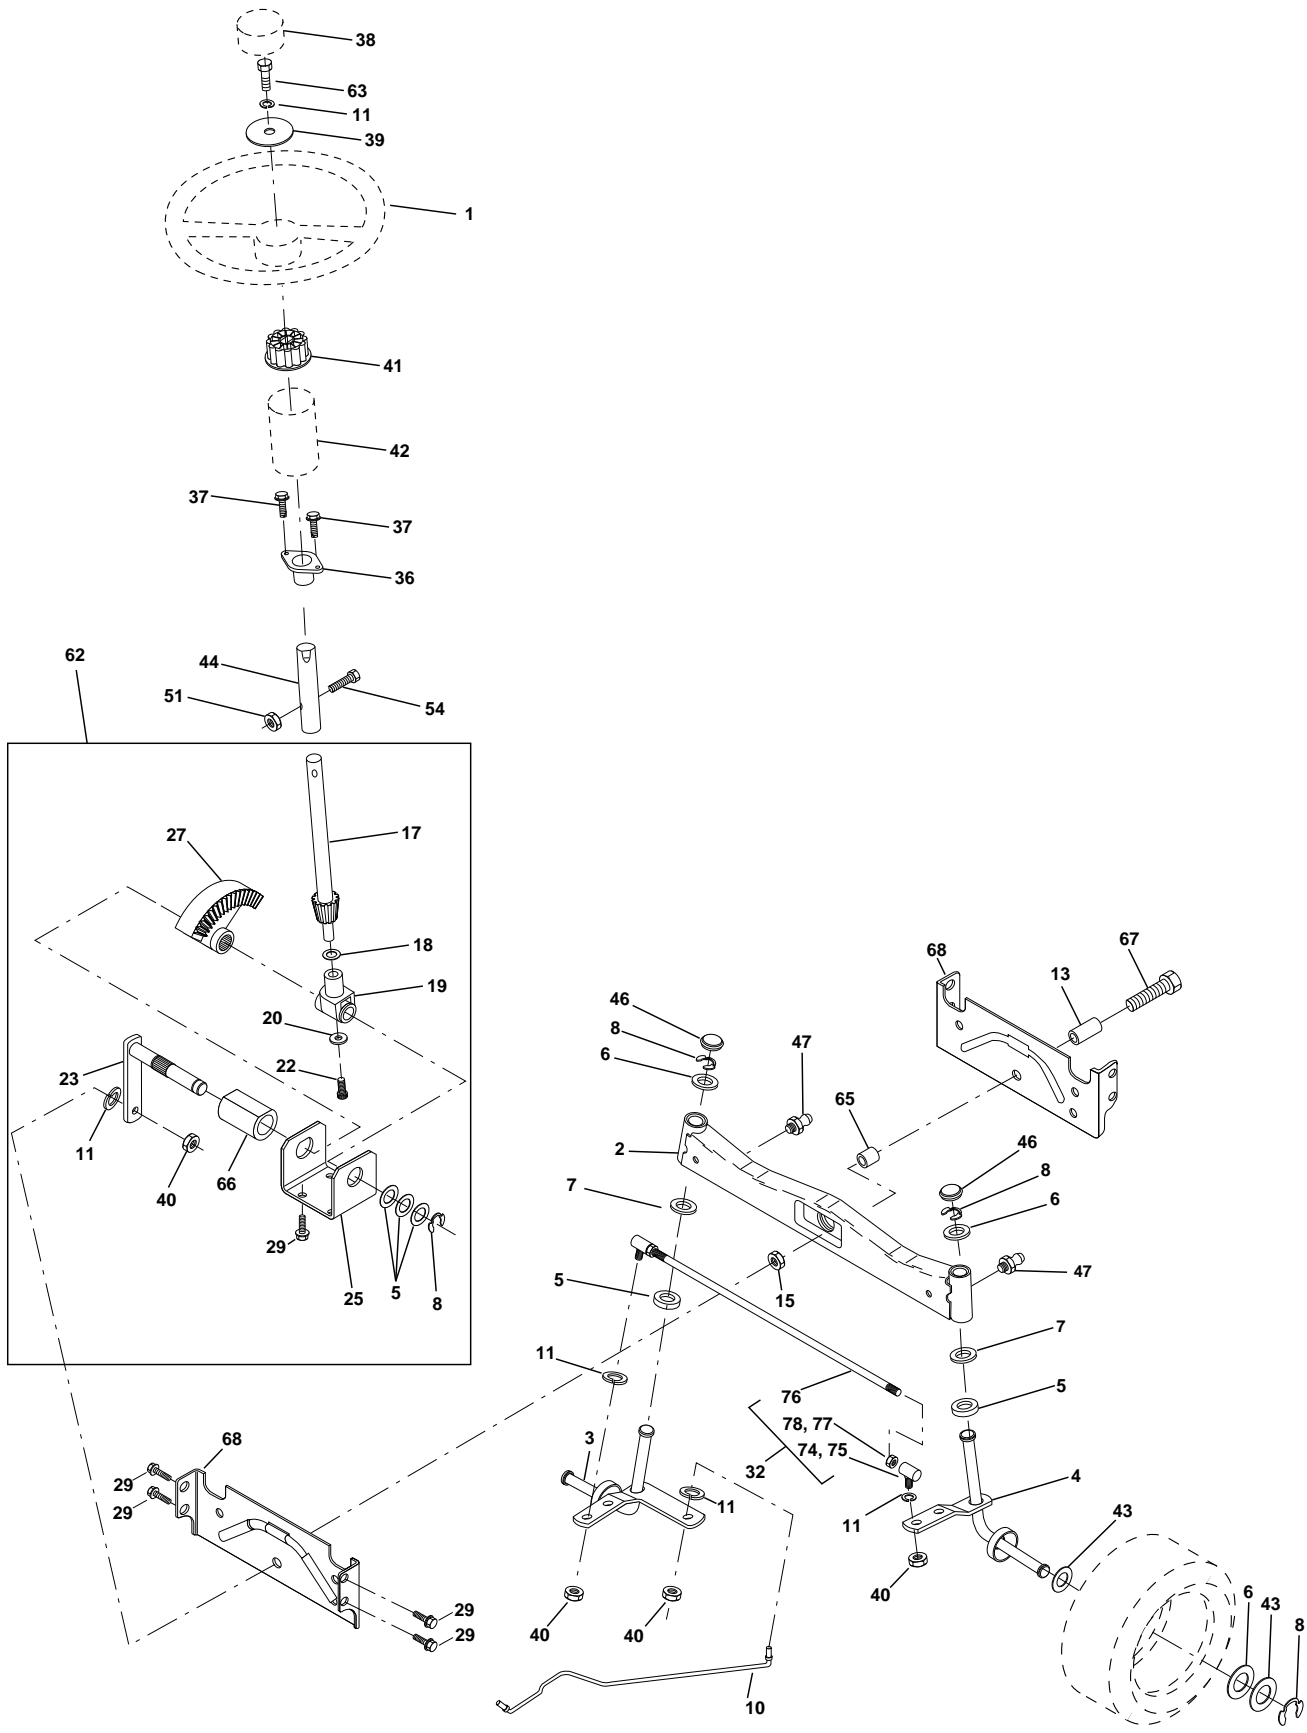

REPAIR PARTS

TRACTOR - MODEL NO. LTH130 (954140005G), PRODUCT NO. 954 14 00-05

STEERING ASSEMBLY

REPAIR PARTS

TRACTOR - MODEL NO. LTH130 (954140005G), PRODUCT NO. 954 14 00-05

STEERING ASSEMBLY

KEY NO.	PART NO.	DESCRIPTION
1	532124415	Wheel Steering
2	532137094	Axle Front Casting Machined
3	532157479	Spindle Asm LH Cast 15"
4	532157478	Spindle Asm RH Cast 15"
5	532124931	Bearing Race Thrust Harden
6	532121748	Washer 25/32 X 1-5/8 X 16 Ga
7	819272016	Washer 27/32 X 1-1/4 X 16 Ga
8	812000029	Ring Klip #t5304-75
9	532124937	Bearing Col Strg Blk
10	532154432	Link Drag Extended Cast
11	810040600	Washer Lock Hvy Hlcl Spr 3/8
13	532154779	Bearing Axle STLT/GT
15	873901000	Nut Lock Flange 5/8-11 Unc
17	532156546	Shaft Asm Strg
18	532057079	Washer Thrust 515x 750x 033
19	532124035	Support Shaft
20	532126684	Washer Shim 1/4 X 5/8 X 062
22	871200410	Screw Hex Socket 1/4-20 x 5/8
23	532127501	Shaft Asm Pittman
25	532154406	Bracket Steering
27	532136874	Gear Sector
29	817490612	Screw Thdrol 3/8-16x3/4 Ty-tt
32	532137347	Rod Asm Tie Ball J Adj VGT
36	532155099	Bushing Strg
37	532152927	Screw
38	532124416	Insert Cap Strg Wh Au
39	819133808	Washer 13/32 X 2-3/8 X 8 Ga
40	532124701	Lock nut
41	532100711	Adaptor Wheel Strg
42	532155092	Boot Steering Shaft
43	532121749	Washer 25/32 X 1 1/4 X 16 Ga
44	532153720	Extension Steering Shaft LR/LT
46	532121232	Cap Spindle Fr Top Blk
47	532124836	Fitting Grease
51	873800500	Nut Lock Hex w/Ins 5/16-18
54	874780520	Bolt Fin Hex 5/16-18 Unc x 1-1/4
62	532156594	Kit, Steering Assembly Svc
63	874780616	Bolt Fin Hex 3/8-16unc x 1 Gr. 5
65	532154780	Spacer Axle
66	532154404	Bearing Arm Pittman
67	874781044	Bolt, Fin Hex 5/8-11 UNC x 2-3/4
68	532154429	Axle, Brace
74	532109850	Joint Asm Ball Rh
75	532109851	Joint Asm Ball Lh
76	532137156	Rod Tie Ball J Adj
77	873700600	Nut Hex Jam 3/8-24 Unf Lh
78	873360600	Nut Hex Jam 3/8-24 Unf

NOTE: All component dimensions given in U.S. inches.
1 inch = 25.4 mm.