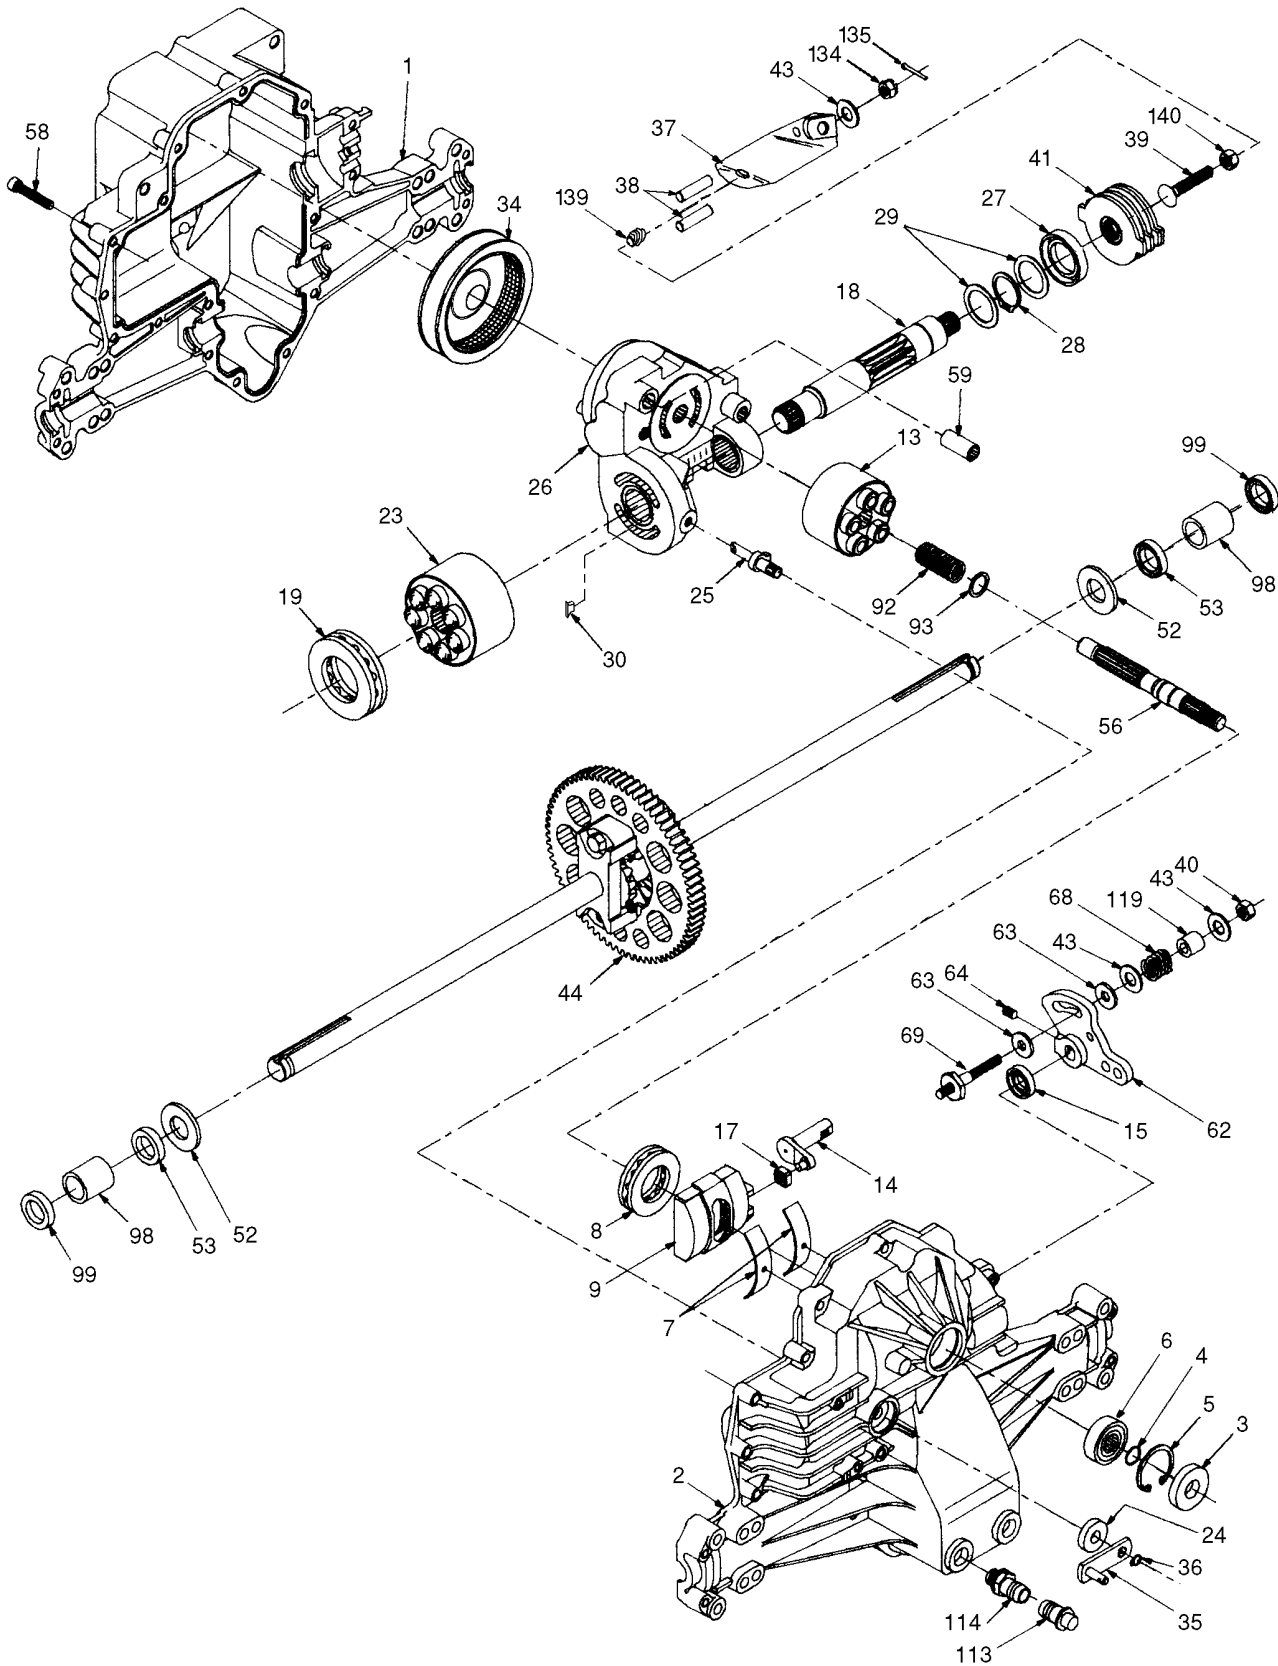

REPAIR PARTS

TRACTOR - MODEL NO. LTH130 (954140005G), PRODUCT NO. 954 14 00-05

MOWER LIFT

KEY NO.	PART NO.	DESCRIPTION
1	532159460	Wire Asm Inner W/plunger
2	532159471	Shaft Asm Lift
3	532105767	Pin Groove
4	812000002	E Ring #5133-62
5	819211621	Washer PLTD 21/32 X 1 X 21ga
6	532120183	Bearing Nylon Blk 629 Id
7	532109413	Grip Handle Bicycle
8	532124526	Button Plunger Black
11	532139865	Link Lift LH
12	532139866	Link Lift RH
13	532124670	Retainer Spring
15	532127218	Link Front
16	873350800	Nut Jam Hex 1/2-13 Unc
17	532130171	Trunnion Blk Zinc
18	873680800	Nut Crownlock 1/2-13 Unc
19	532139868	Arm Suspension Rear
20	532163552	Spring, Retainer
31	532140302	Bearing Pvt. Lift Spherical
32	873540600	Nut Crownlock 3/8-24

NOTE: All component dimensions given in U.S. inches
1 inch = 25.4 mm

REPAIR PARTS

TRACTOR - MODEL NO. LTH130 (954140005G), PRODUCT NO. 954 14 00-05
HYDRO GEAR TRANSAXLE - MODEL NUMBER 310-0500