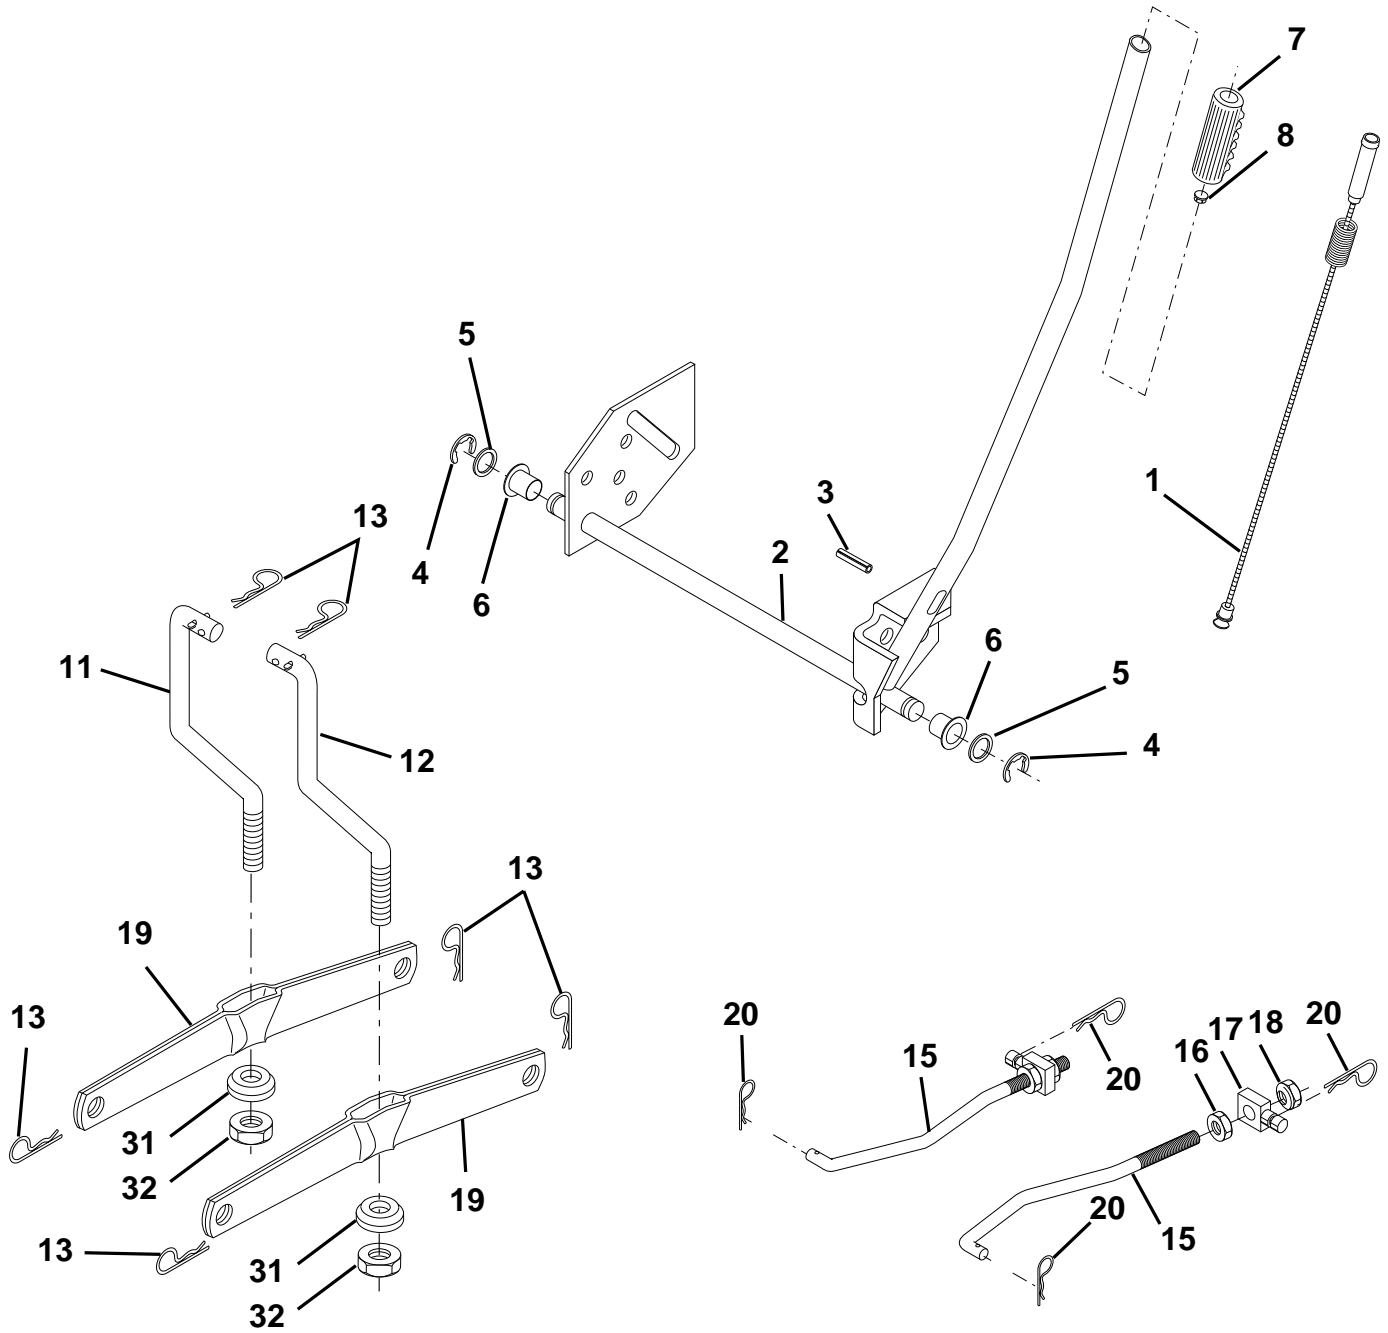

REPAIR PARTS

TRACTOR - MODEL NO. LTH130 (954140005G), PRODUCT NO. 954 14 00-05
MOWER LIFT

REPAIR PARTS

TRACTOR - MODEL NO. LTH130 (954140005G), PRODUCT NO. 954 14 00-05

MOWER LIFT

KEY NO.	PART NO.	DESCRIPTION
1	532159460	Wire Asm Inner W/plunger
2	532159471	Shaft Asm Lift
3	532105767	Pin Groove
4	812000002	E Ring #5133-62
5	819211621	Washer PLTD 21/32 X 1 X 21ga
6	532120183	Bearing Nylon Blk 629 Id
7	532109413	Grip Handle Bicycle
8	532124526	Button Plunger Black
11	532139865	Link Lift LH
12	532139866	Link Lift RH
13	532124670	Retainer Spring
15	532127218	Link Front
16	873350800	Nut Jam Hex 1/2-13 Unc
17	532130171	Trunnion Blk Zinc
18	873680800	Nut Crownlock 1/2-13 Unc
19	532139868	Arm Suspension Rear
20	532163552	Spring, Retainer
31	532140302	Bearing Pvt. Lift Spherical
32	873540600	Nut Crownlock 3/8-24

NOTE: All component dimensions given in U.S. inches
1 inch = 25.4 mm