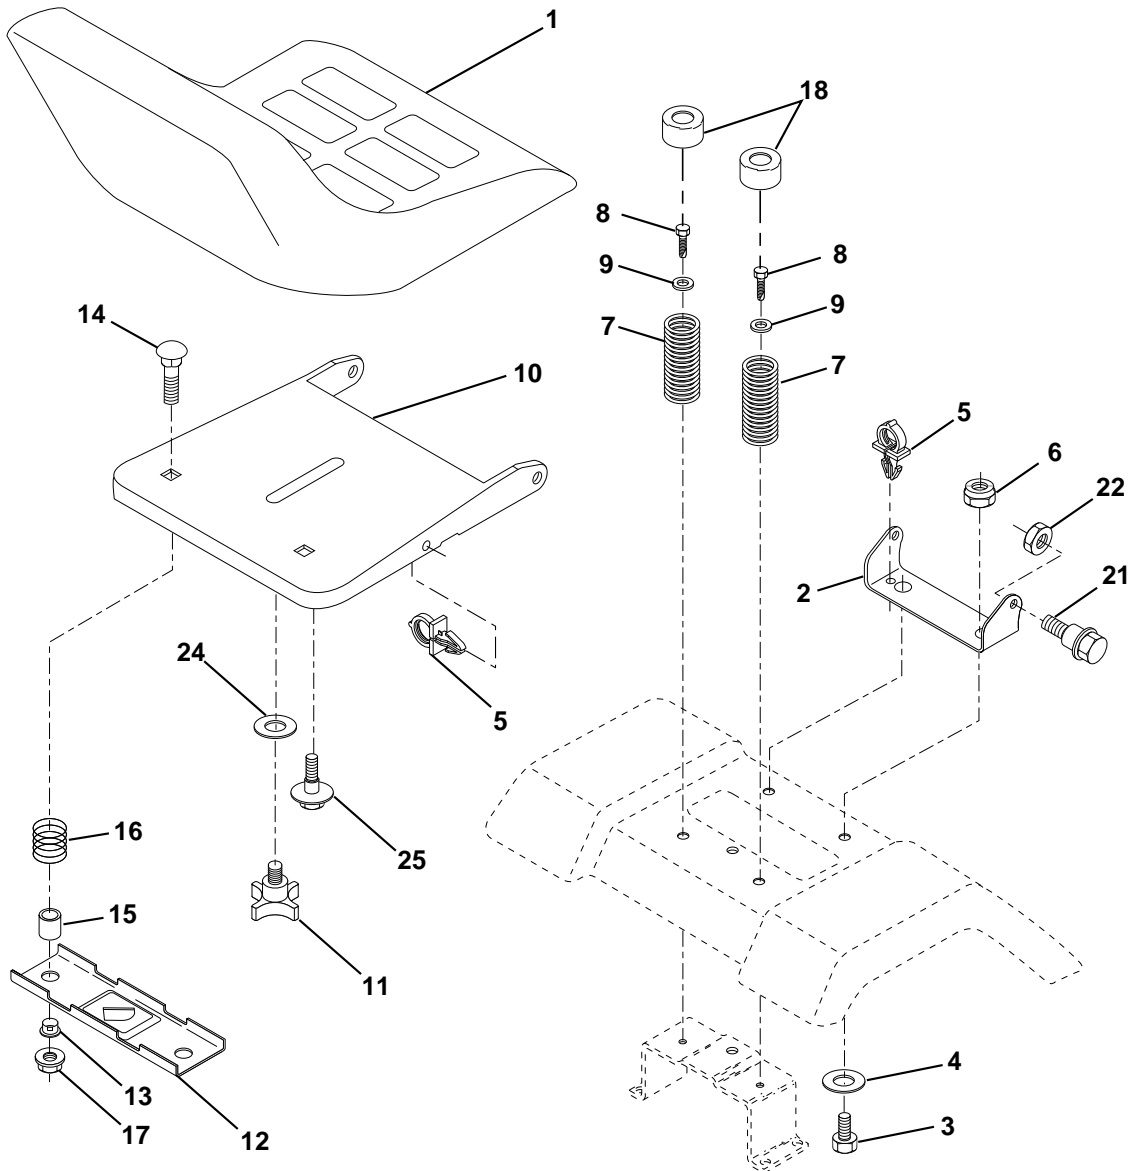

REPAIR PARTS

TRACTOR - MODEL NO. LTH130 (954140005G), PRODUCT NO. 954 14 00-05

SEAT ASSEMBLY

KEY PART NO. NO.

DESCRIPTION

1	532140838	Seat
2	532140551	Bracket Pivot Seat 8 720
3	874760616	Bolt Fin Hex 3/8-16unc X 1
4	819131610	Washer 13/32 X 1 X 10 Ga
5	532145006	Clip Push-In
6	873800600	Nut Hex w/Ins. 3/8-16 Unc
7	532124181	Spring Seat Cprsn 2 250 Blk Zi
8	817490616	Screw Thdrol 3/8-16 X 1 Ty-tt
9	819131614	Washer 13/32 X 1 X 14 Ga.
10	532155925	Pan Seat
11	532120068	Knob Seat 1/2-13 UNC Blk
12	532121246	Bracket Mounting Switch

KEY PART NO. NO.

DESCRIPTION

13	532121248	Bushing Snap Blk Nyl 50 Id
14	872050412	Bolt Rdhd Sqnk 1/4-20x1-1/2
15	532134300	Spacer Split 28x 96 Yel Zinc
16	532121250	Spring Cprsn 1 27 Blk Pnt
17	532123976	Nut Lock 1/4 Lge Flg Gr 5 Zinc
18	532124238	Cap Spring Seat
21	532153236	Bolt Shoulder 5/16-18 Unc
22	873800500	Nut Hex Lock W/Ins 5/16-18
24	819171912	Washer 17/32 X 1-3/16 X 12 Ga.
25	532127018	Bolt Shoulder 5/16-18 X 62

NOTE: All component dimensions given in U.S. inches.
1 inch = 25.4 mm