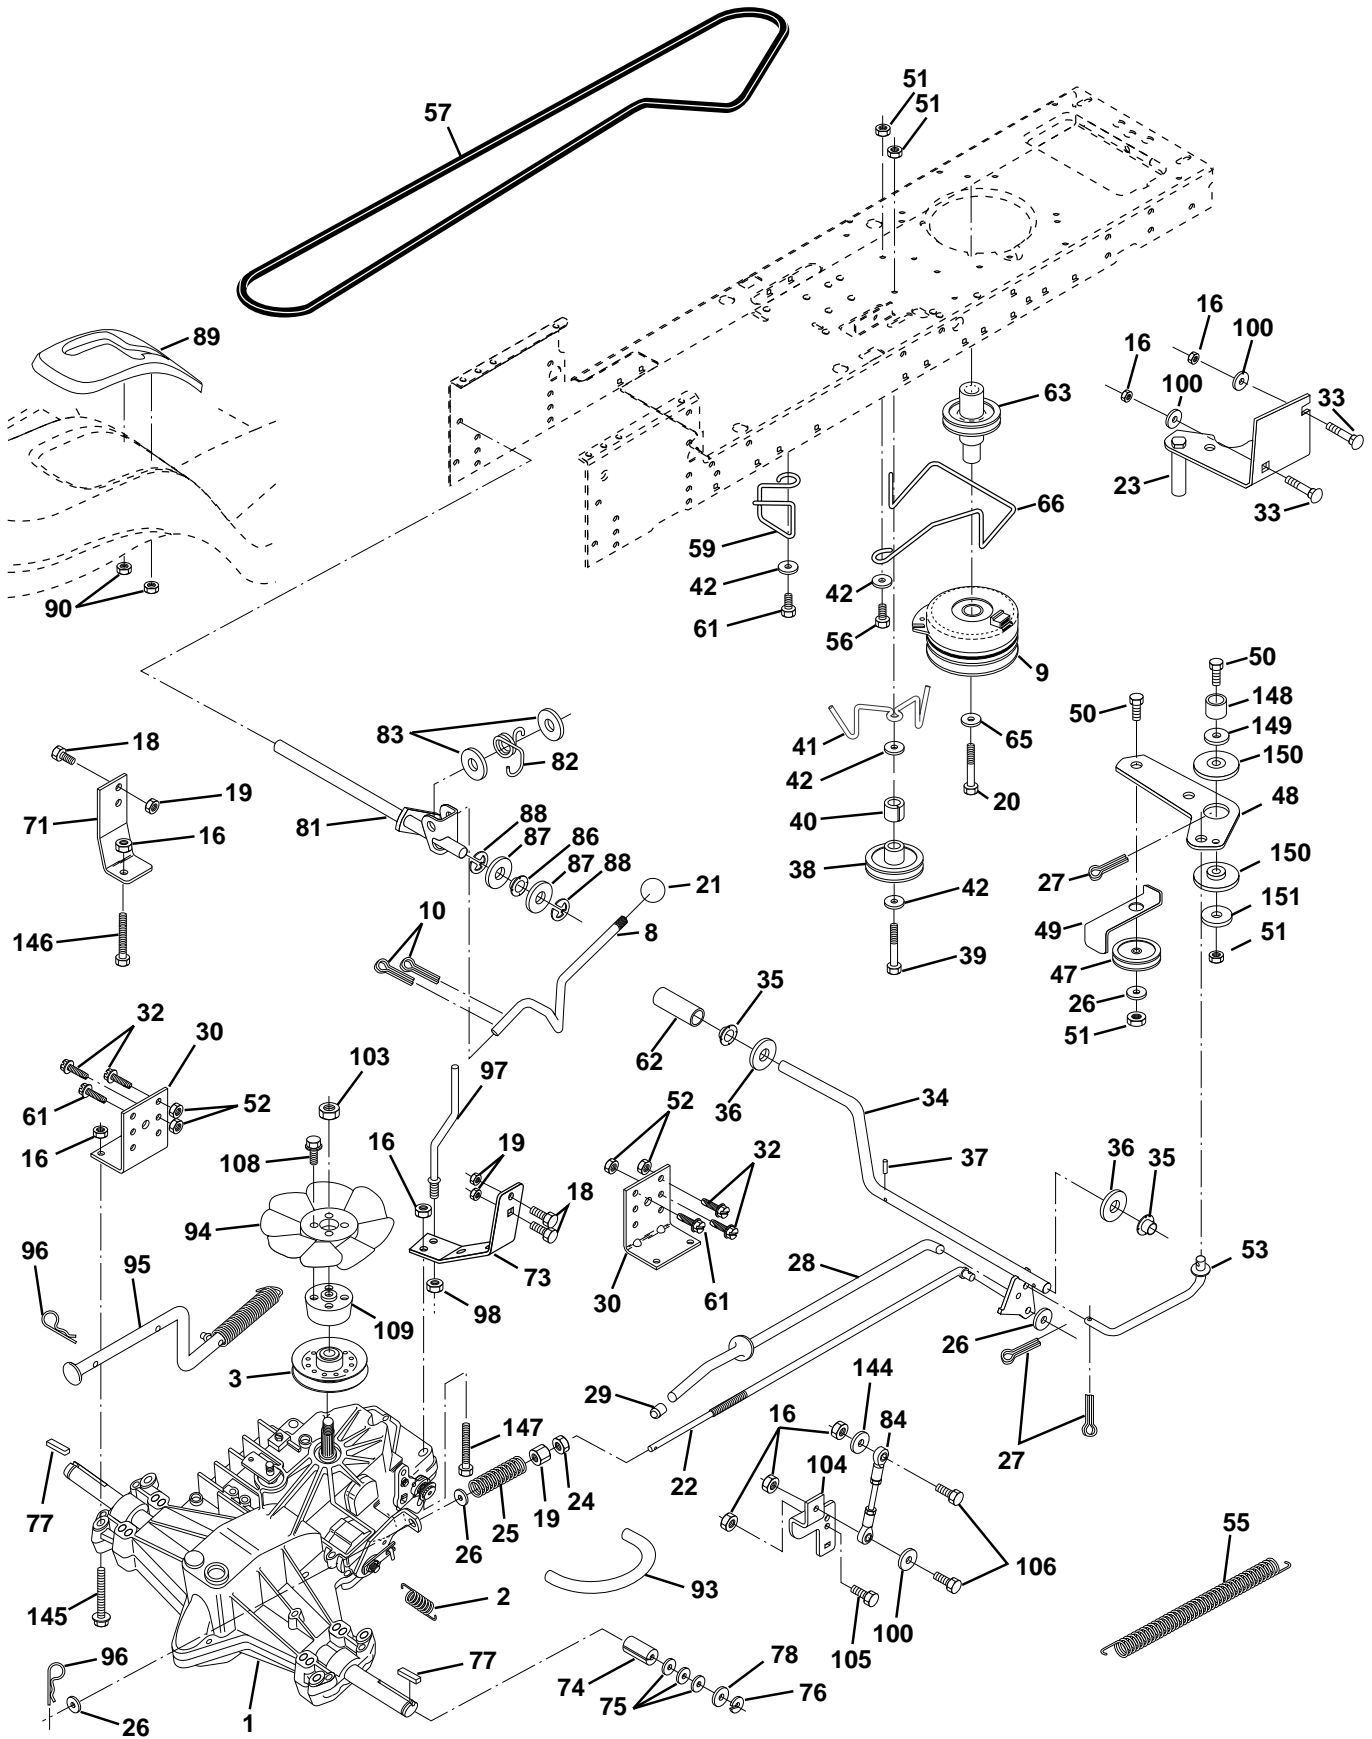

REPAIR PARTS

TRACTOR - MODEL NO. LTH130 (954140005G), PRODUCT NO. 954 14 00-05
DRIVE

REPAIR PARTS

TRACTOR - MODEL NO. LTH130 (954140005G), PRODUCT NO. 954 14 00-05

DRIVE

KEY PART NO. NO.	DESCRIPTION	KEY PART NO. NO.	DESCRIPTION
1	-----	61	817490612 Screw Thdrol. 3/8-16 x 3/4 Ty. TT
2	532142431	62	532124872 Cover, Pedal
3	532144698	63	532161400 Pulley, Clutch Electric EVX
8	532154792	65	810040700 Washer
9	532145028	66	532161488 Keeper Belt Engine Hydro
10	876020416	71	532141417 Strap Torque Lh Hydro
16	873800500	73	532141418 Strap Torque Rh Hydro
18	874780616	74	532121199 Spacer, Split
19	873800600	75	532121749 Washer 25/32 x 1-1/4 x 16 Gauge
20	532150280	76	812000001 E-Ring
21	532121274	77	532123583 Key, Square
22	532145627	78	532121748 Washer 25/32 x 1-5/8 x 16 Gauge
23	532154978	81	532161081 Shaft Asm. Cross Hydro
24	873350600	82	532123782 Spring Torsion T/A
25	532106888	83	819171216 Washer 17/32 x 3/4 x 16 Ga.
26	819131316	84	532141423 Rod, Tie Hydro
27	876020412	86	532157480 Bushing Rod Steering 629/632 ID
28	532145204	87	819212016 Washer 21/32 x 1-1/4 x 16 Ga.
29	532071673	88	812000008 Ring Klip #5304-62
30	532130807	89	532158388 Console, Shift
32	874760512	90	532124346 Nut, Self-Thd Wsh-hd 1/4 Zinc
33	872140506	93	532142564 Line Fuel Hydro 4"
34	532155071	94	532140462 Fan, Hydro 7"
35	532120183	95	532144643 Control Asm Bypass Hydro
36	819211616	96	532124788 Retainer Spring 1" Zinc/Cad
37	532124963	97	532144201 Keeper Belt Rh Hydro
38	532123674	98	873510600 Nut Keps Hex 3/8-16 Unc
39	874760644	100	819111216 Washer 11/32 x 3/4 x 16 Ga.
40	532124965	103	873940800 Nut Nylon Insert 1/2-20 Unf.
41	532154777	104	532141421 Arm, Control Hydro
42	819131312	105	871070516 Screw Cap Hex 5/16 x 18 x 1
47	532127783	106	874780520 Bolt Fin Hex 5/16-18 Unc x 1-1/4
48	532154407	108	817541026 Screw Hex Wh Hd #10-24 x
49	532123205	109	532145098 Adaptor Fan Hydro LT Hyd Alum
50	874760624	144	819111016 Washer 11/32 x 5/8 x 16 Ga.
51	873680600	145	874490540 Bolt, Hex Flghd 5/16-18 Gr. 5
52	873680500	146	874990524 Bolt Hex Flghd 5/16-18 x 1-1/2
53	532105710	147	874490536 Bolt Hex Flghd 5/16-18 x 2-1/4
55	532105709	148	532159103 Spacer
56	874760620	149	532122052 Spacer Retainer PM Mower
57	532161850	150	532150935 Bushing Nylon Collered
59	532140312	151	819133210 Washer 13/32 x 2 x 10 Ga.

NOTE: All component dimensions give in U.S. inches.
1 inch = 25.4 mm.