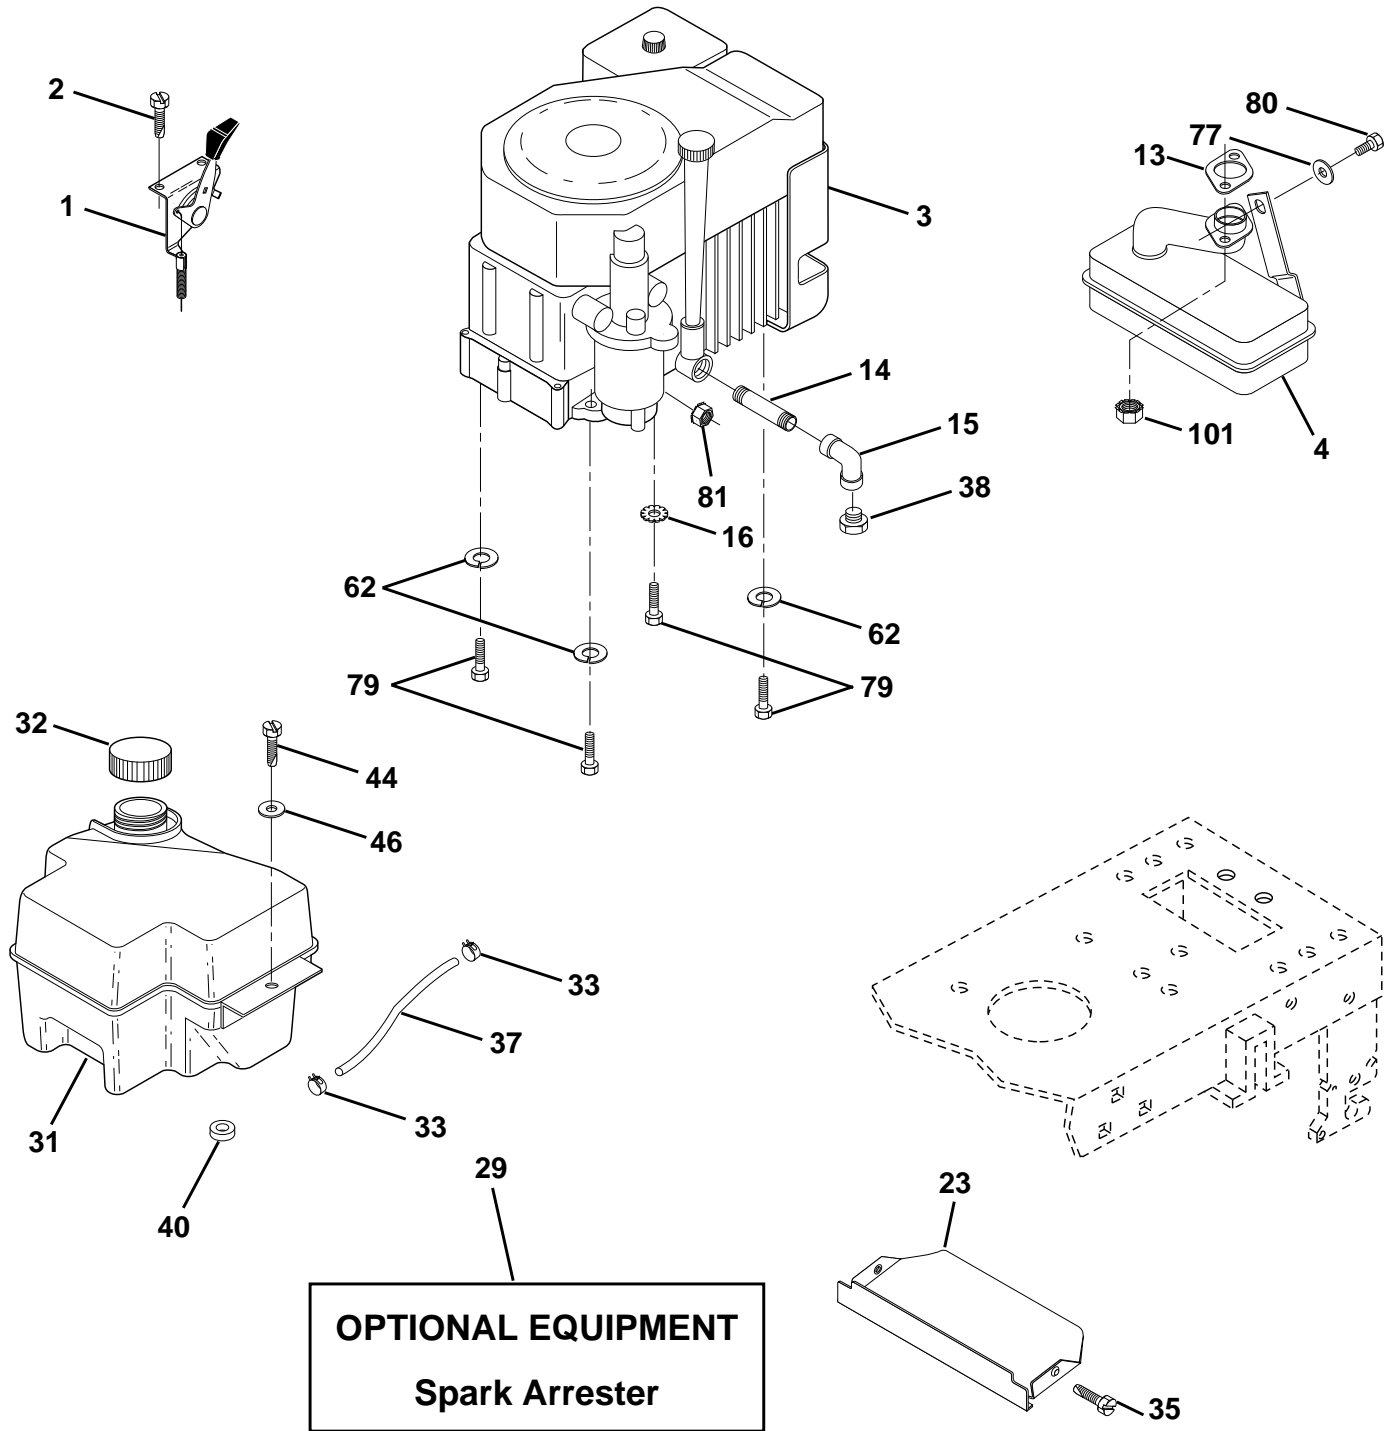

NOTE: All component dimensions given in U.S. inches.
1 inch = 25.4 mm.

REPAIR PARTS

TRACTOR - MODEL NO. LTH130 (954140005J), PRODUCT NO. 954 14 00-05

SEAT ASSEMBLY

KEY PART NO. NO.

DESCRIPTION

1	532140838	Seat
2	532140551	Bracket Pivot Seat 8 720
3	874760616	Bolt Fin Hex 3/8-16unc X 1
4	819131610	Washer 13/32 X 1 X 10 Ga
5	532145006	Clip Push-In
6	873800600	Nut Hex w/Ins. 3/8-16 Unc
7	532124181	Spring Seat Cprsn 2 250 Blk Zi
8	817490616	Screw Thdrol 3/8-16 X 1 Ty-tt
9	819131614	Washer 13/32 X 1 X 14 Ga.
10	532155925	Pan Seat
11	532120068	Knob Seat 1/2-13 UNC Blk
12	532121246	Bracket Mounting Switch

WHEELS & TIRES

KEY NO.	PART NO.	DESCRIPTION
1	532059192	Cap Valve Tire
2	532065139	Stem Valve
3	532106222	Tire F Ts 15 X 6 0 - 6 Service
4	532059904	Tube Front (Service Item Only)
5	532138336	Rim Asm 6"front Silver Service
6	532124957	Fitting Grease (Front Wheel Only)
7	532124959	Bearing Flange (Front Wheel Only)
8	532138337	Rim Asm 8"rear Silver Service
9	532124635	Tire R Ts 18x8 5-8 C Service
10	532124926	Tube Rear (Service Item Only)
11	532104757	Cap Axle Blk 1 50 X 1 00
--	532144334	Sealant, Tire (10 oz. Tube)

NOTE: All component dimensions given in U.S. inches
1 inch = 25.4 mm

REPAIR PARTS

TRACTOR - MODEL NO. LTH130 (954140005J), PRODUCT NO. 954 14 00-05
ENGINE

REPAIR PARTS

TRACTOR - MODEL NO. LTH130 (954140005J), PRODUCT NO. 954 14 00-05