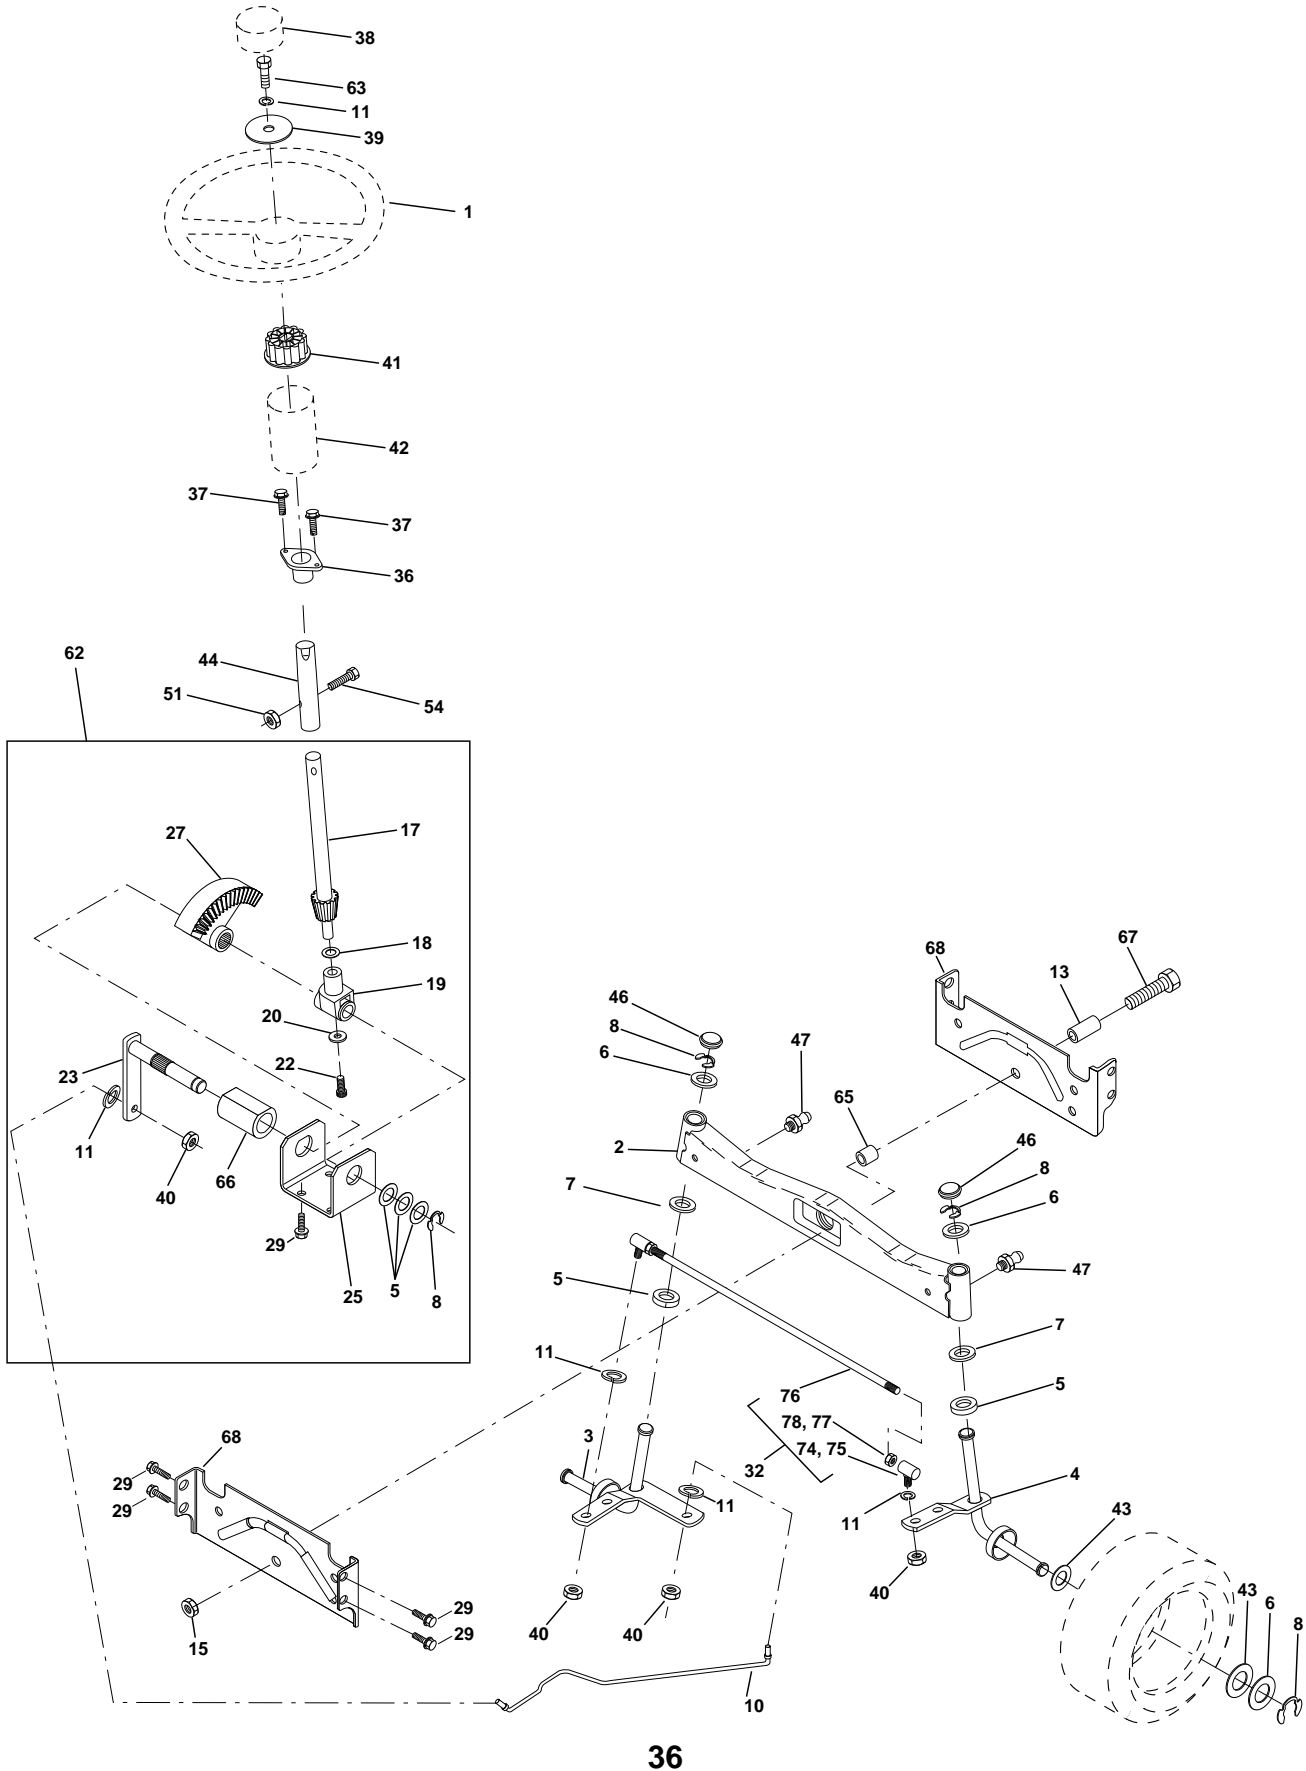

NOTE: All component dimensions given in U.S. inches.
1 inch = 25.4 mm.

REPAIR PARTS

TRACTOR - MODEL NO. LTH130 (954140005J), PRODUCT NO. 954 14 00-05
CHASSIS AND ENCLOSURES

REPAIR PARTS

TRACTOR - MODEL NO. LTH130 (954140005J), PRODUCT NO. 954 14 00-05

NOTE: All component dimensions given in U.S. inches
1 inch = 25.4 mm

REPAIR PARTS

TRACTOR - MODEL NO. LTH130 (954140005J), PRODUCT NO. 954 14 00-05
DRIVE

REPAIR PARTS

TRACTOR - MODEL NO. LTH130 (954140005J), PRODUCT NO. 954 14 00-05

NOTE: All component dimensions give in U.S. inches.
1 inch = 25.4 mm.

REPAIR PARTS

TRACTOR - MODEL NO. LTH130 (954140005J), PRODUCT NO. 954 14 00-05
STEERING ASSEMBLY

REPAIR PARTS

TRACTOR - MODEL NO. LTH130 (954140005HJ), PRODUCT NO. 954 14 00-05
STEERING ASSEMBLY

NOTE: All component dimensions given in U.S. inches.
1 inch = 25.4 mm.

REPAIR PARTS

TRACTOR - MODEL NO. LTH130 (954140005J), PRODUCT NO. 954 14 00-05

SEAT ASSEMBLY

KEY PART NO. NO.

DESCRIPTION

1	532140838	Seat
2	532140551	Bracket Pivot Seat 8 720
3	874760616	Bolt Fin Hex 3/8-16unc X 1
4	819131610	Washer 13/32 X 1 X 10 Ga
5	532145006	Clip Push-In
6	873800600	Nut Hex w/Ins. 3/8-16 Unc
7	532124181	Spring Seat Cprsn 2 250 Blk Zi
8	817490616	Screw Thdrol 3/8-16 X 1 Ty-tt
9	819131614	Washer 13/32 X 1 X 14 Ga.
10	532155925	Pan Seat
11	532120068	Knob Seat 1/2-13 UNC Blk
12	532121246	Bracket Mounting Switch