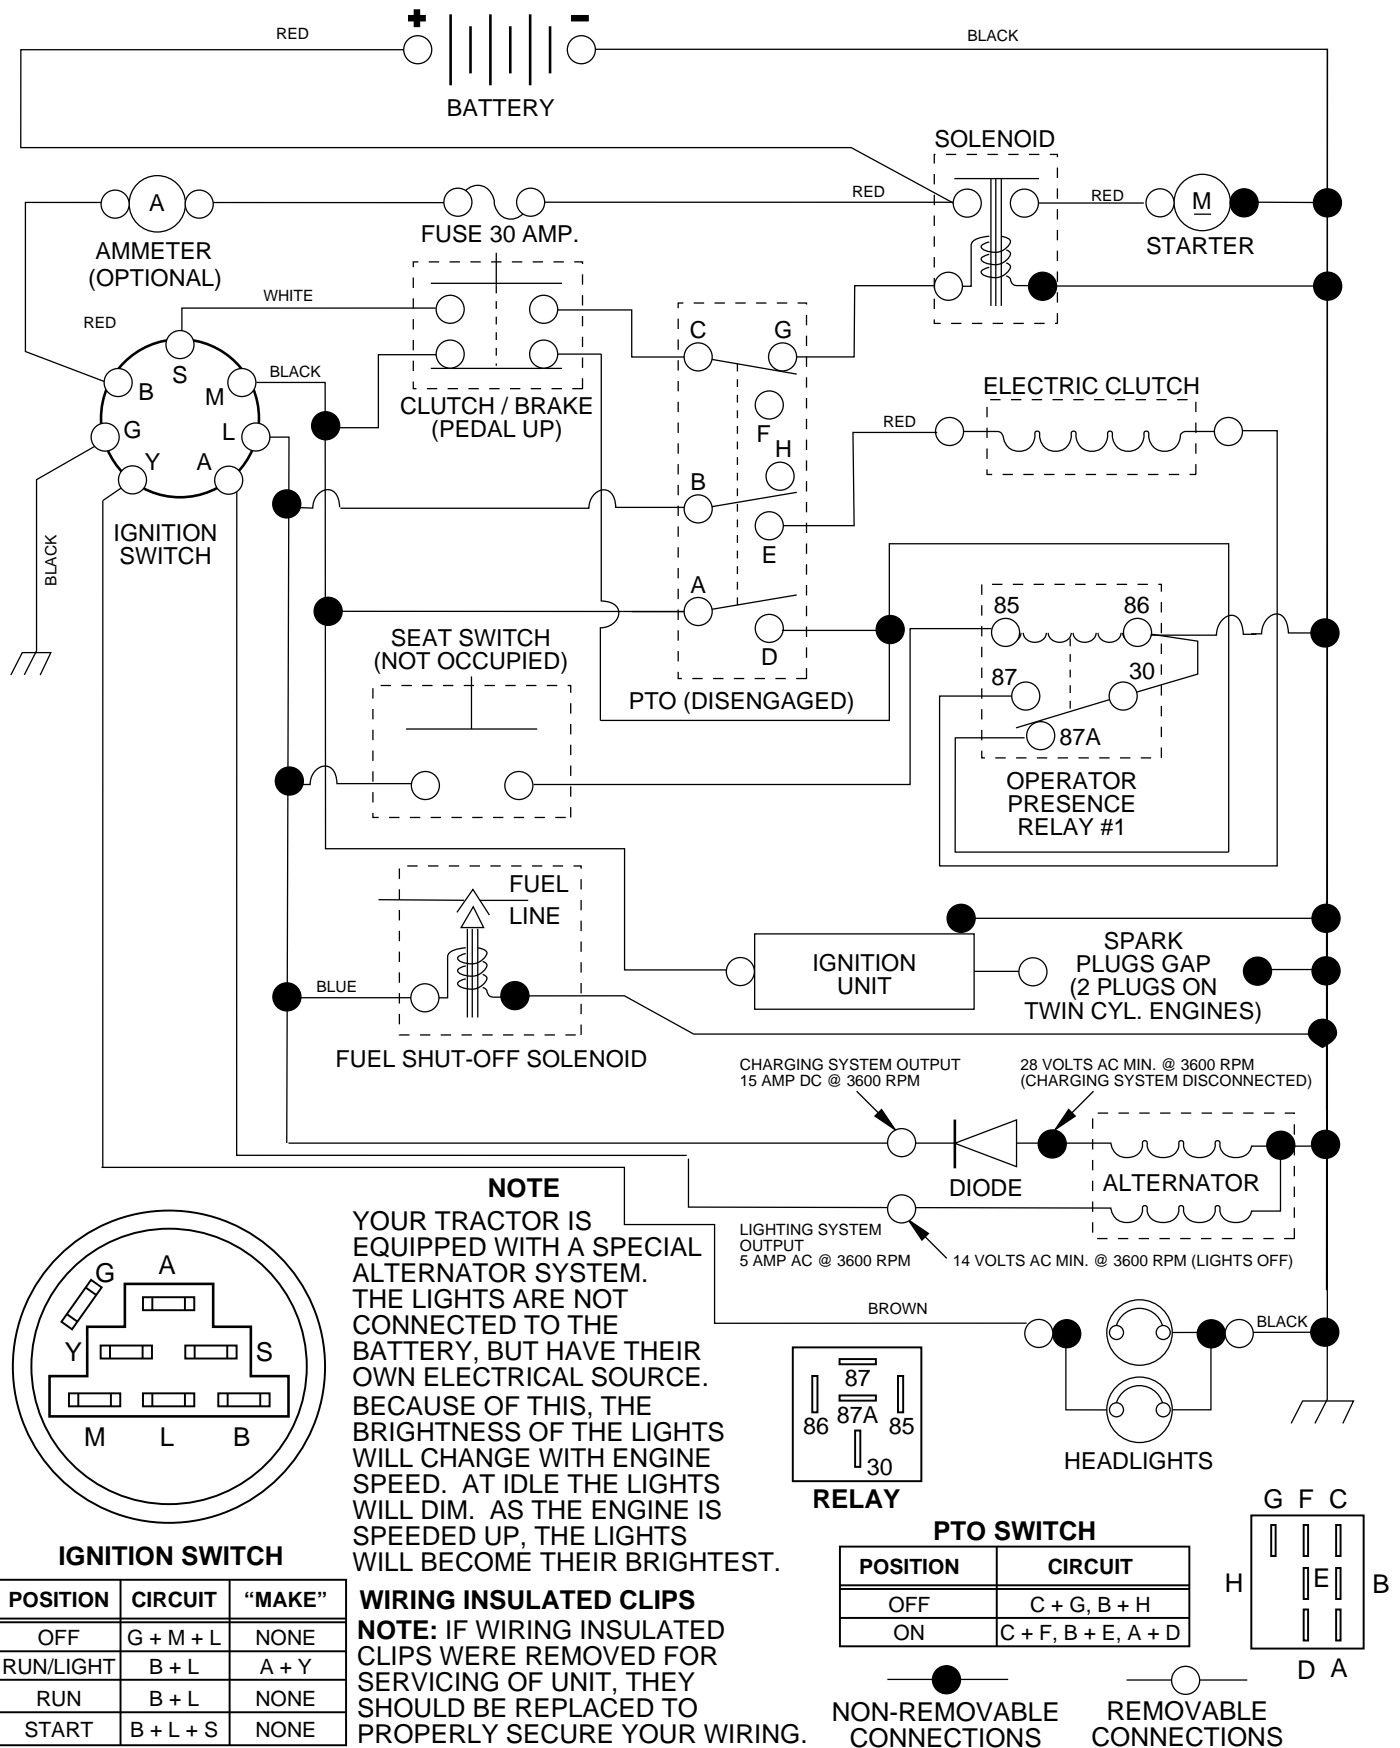

REPAIR PARTS

TRACTOR - MODEL NO. LTH130 (954140005J), PRODUCT NO. 954 14 00-05

SCHEMATIC