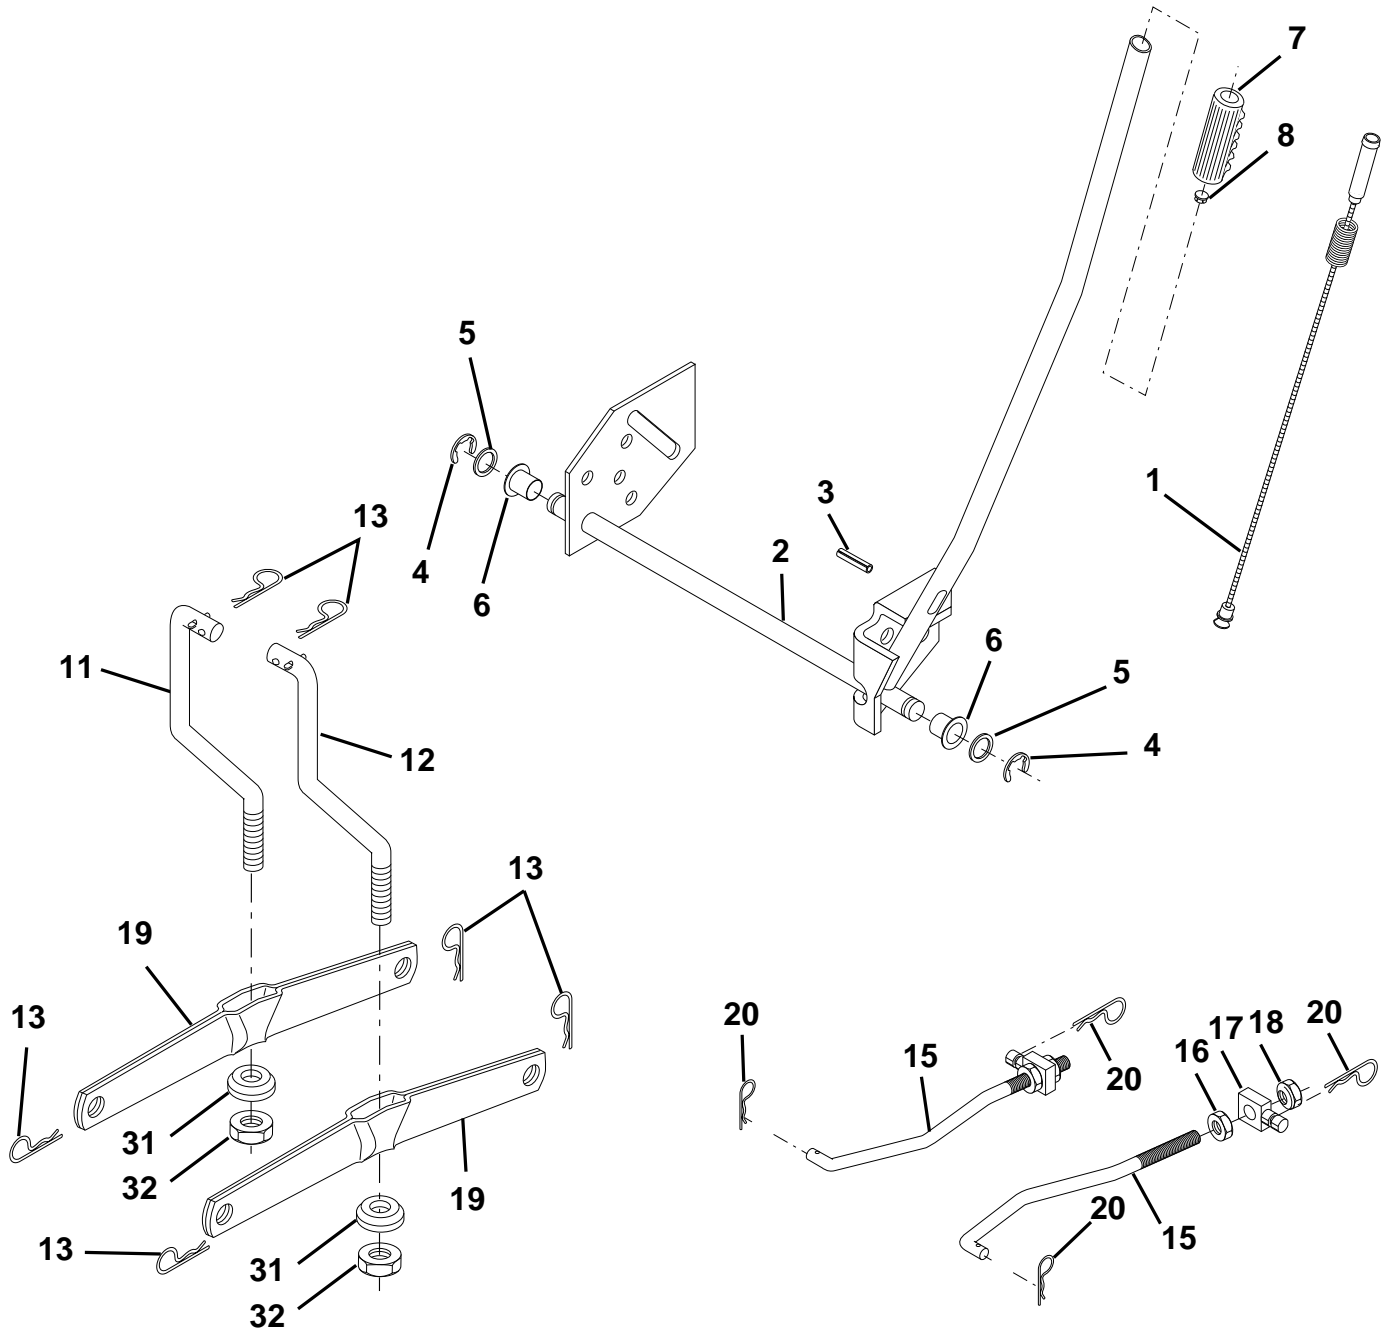

REPAIR PARTS

TRACTOR - MODEL NO. LTH130 (954140005J), PRODUCT NO. 954 14 00-05
MOWER LIFT

REPAIR PARTS

TRACTOR - MODEL NO. LTH130 (954140005J), PRODUCT NO. 954 14 00-05
MOWER LIFT

KEY NO.	PART NO.	DESCRIPTION
1	532159460	Wire Asm Inner W/plunger
2	532159471	Shaft Asm Lift
3	532105767	Pin Groove
4	812000002	E Ring #5133-62
5	819211621	Washer PLTD 21/32 X 1 X 21ga
6	532120183	Bearing Nylon Blk 629 Id
7	532109413	Grip Handle Bicycle
8	532124526	Button Plunger Black
11	532139865	Link Lift LH
12	532139866	Link Lift RH
13	532124670	Retainer Spring
15	532127218	Link Front
16	873350800	Nut Jam Hex 1/2-13 Unc
17	532130171	Trunnion Blk Zinc
18	873680800	Nut Crownlock 1/2-13 Unc
19	532139868	Arm Suspension Rear
20	532163552	Spring, Retainer
31	532140302	Bearing Pvt. Lift Spherical
32	873540600	Nut Crownlock 3/8-24

NOTE: All component dimensions given in U.S. inches
1 inch = 25.4 mm