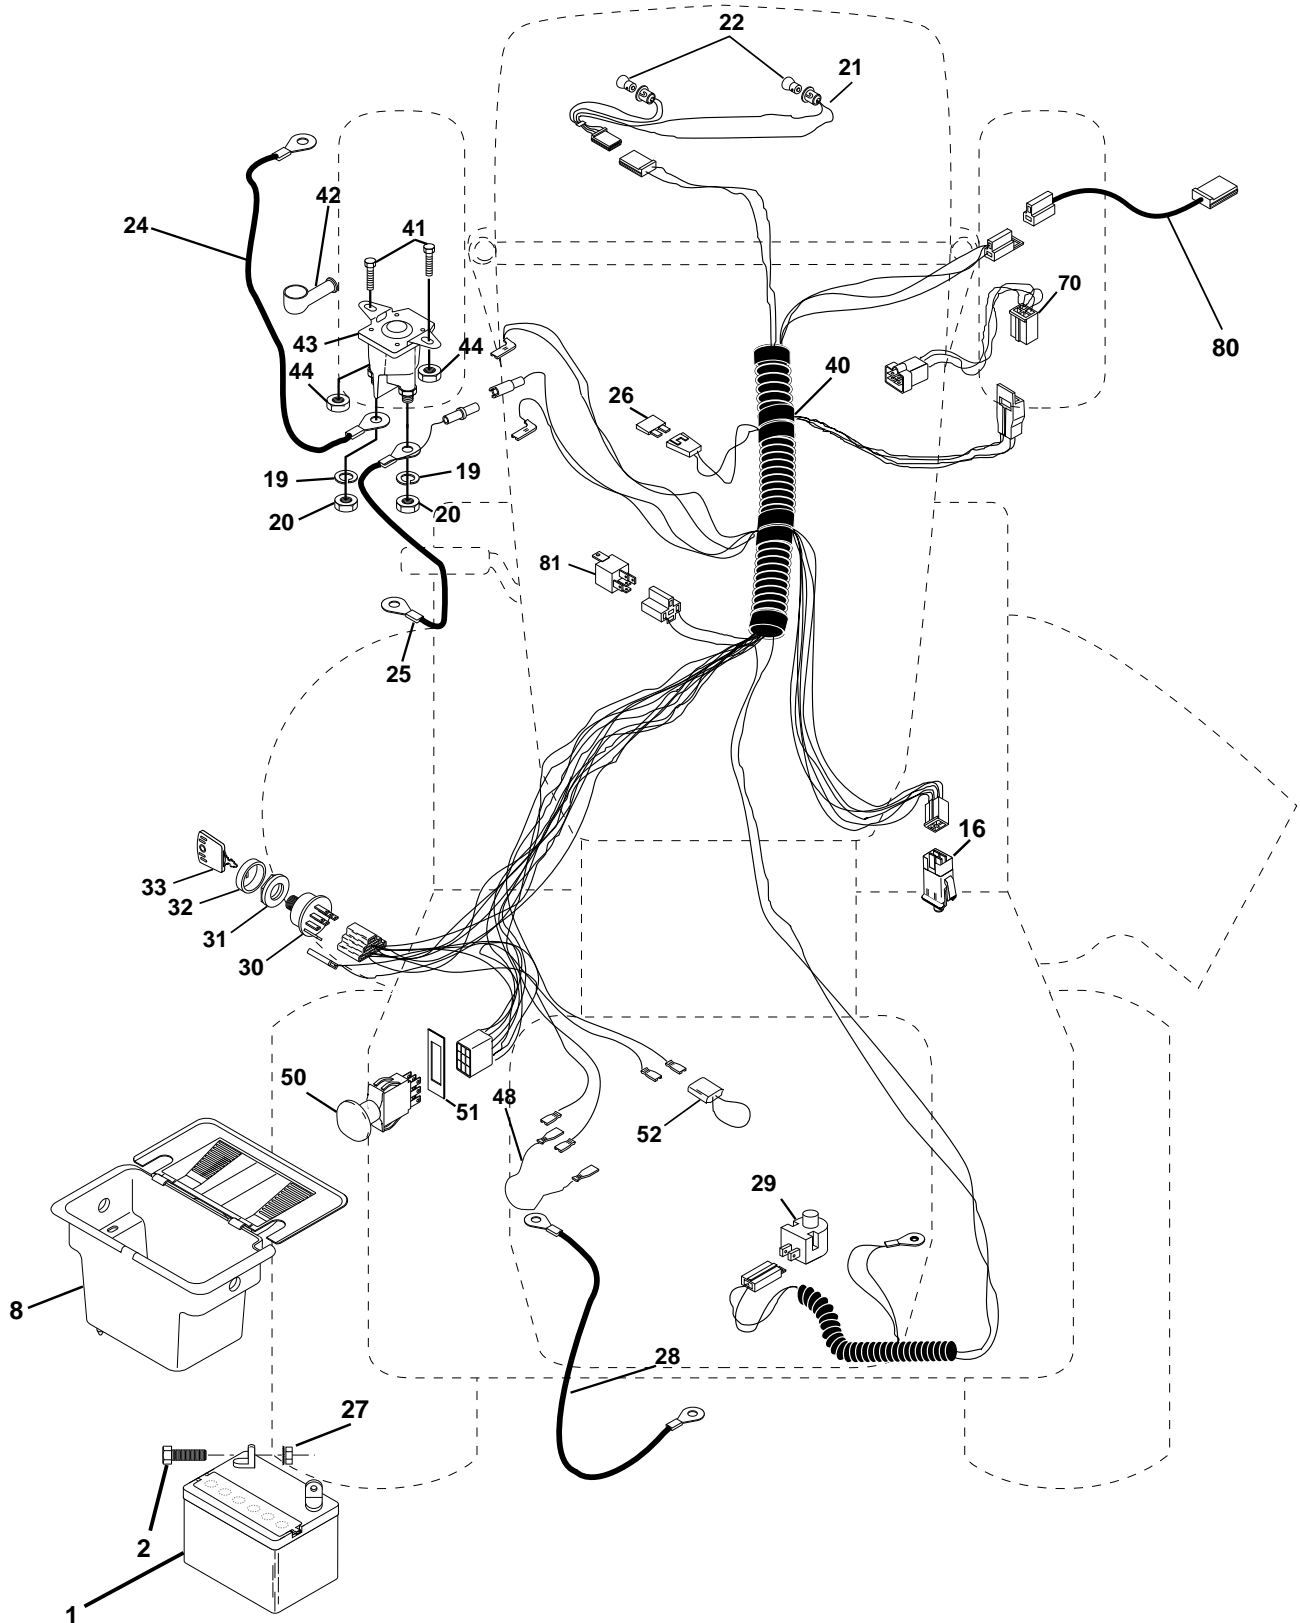

REPAIR PARTS

TRACTOR - MODEL NO. LTH130 (954140005J), PRODUCT NO. 954 14 00-05

ELECTRICAL

KEY NO.	PART NO.	DESCRIPTION
1	532144925	Battery 12 Volt 25 AMP
2	874760412	Bolt Hex Hd 1/4-20unc x 3/4
8	532156417	Case Battery Mech Hinge
16	532153664	Switch Interlock Push-In
19	810090400	Washer Lock 1/4
20	873350400	Nut Jam Hex 1/4-20 Unc
21	532136850	Harness Asm Light W/4152j
22	532004152	Bulb Light #1156
24	532124780	Cable Battery 6 Ga 11" red
25	532146147	Cable Battery 6 Ga 44" red w/16 wire
26	532108824	Fuse 30 AMP Auto Green
27	873510400	Nut Keps Hex 1/4-20 Unc
28	532124773	Cable Ground 6 Ga 12" black
29	532160784	Switch Plunger Normal OP Olive
30	532140301	Switch Ign 4 pos w/lights
31	532124211	Nut Ignition
32	532141226	Cover Sw Ignition
33	532122147	Key Ign Molded Indak
40	532160720	Harness Ign.
41	871110408	Bolt Blk Fin Hex 1/4 - 20 x 1/2
42	532131563	Cover Terminal Red
43	532145673	Solenoid
44	873640400	Nut Keps Hex 1/4-20 Unc
48	532140844	Adapter Ammeter Rectangular
50	532154959	Switch PTO 3PDT Black Delta 96
51	532140405	Ring Retainer PTO
52	532141940	Protection Wire Loop
70	532140426	Harness, Eng. kohl Cmd-L
80	532146685	Harness Clutch EVX
81	532109748	Relay Asm

NOTE: All component dimensions given in U.S. inches.
1 inch = 25.4 mm.

REPAIR PARTS

TRACTOR - MODEL NO. LTH130 (954140005J), PRODUCT NO. 954 14 00-05

SEAT ASSEMBLY

KEY PART NO. NO.

DESCRIPTION

1	532140838	Seat
2	532140551	Bracket Pivot Seat 8 720
3	874760616	Bolt Fin Hex 3/8-16unc X 1
4	819131610	Washer 13/32 X 1 X 10 Ga
5	532145006	Clip Push-In
6	873800600	Nut Hex w/Ins. 3/8-16 Unc
7	532124181	Spring Seat Cprsn 2 250 Blk Zi
8	817490616	Screw Thdrol 3/8-16 X 1 Ty-tt
9	819131614	Washer 13/32 X 1 X 14 Ga.
10	532155925	Pan Seat
11	532120068	Knob Seat 1/2-13 UNC Blk
12	532121246	Bracket Mounting Switch