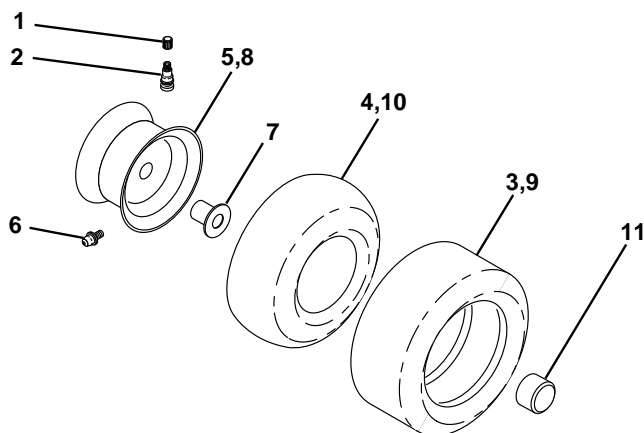

KEY PART NO. NO.

DESCRIPTION

13	532121248	Bushing Snap Blk Nyl 50 Id
14	872050412	Bolt Rdhd Sqnk 1/4-20x1-1/2
15	532134300	Spacer Split 28x 96 Yel Zinc
16	532121250	Spring Cprsn 1 27 Blk Pnt
17	532123976	Nut Lock 1/4 Lge Flg Gr 5 Zinc
18	532124238	Cap Spring Seat
21	532153236	Bolt Shoulder 5/16-18 Unc
22	873800500	Nut Hex Lock W/Ins 5/16-18
24	819171912	Washer 17/32 X 1-3/16 X 12 Ga.
25	532127018	Bolt Shoulder 5/16-18 X 62

NOTE: All component dimensions given in U.S. inches.
1 inch = 25.4 mm

REPAIR PARTS

TRACTOR - MODEL NO. LTH130 (954140005J), PRODUCT NO. 954 14 00-05

DECALS

KEY NO.	PART NO.	DESCRIPTION	KEY NO.	PART NO.	DESCRIPTION
1	532157032	Decal Oper Step Thru Eng/Fr	14	532160396	Decal V-Belt Schematic
2	532157007	Decal Fender Auto Husq. Radius	20	532145005	Decal Bat Dan/Psn
3	532150725	Decal Hood RH	--	532154515	Pad Footrest LH STLT
4	532150726	Decal Hood LH	--	532154516	Pad Footrest RH STLT
5	532166102	Decal HP Engine	--	532138311	Decal Handle Lft Height Adjust
8	532137259	Decal Warning	--	532142341	Decal Drawbar Cntrl Mvt Hyd LT
9	532150617	Decal Fender Husq	--	532166308	Manual Owner's (English)
10	532157140	Decal Fender Danger Eng/Fr	--	532166309	Manual Owner's (French)

WHEELS & TIRES

KEY NO.	PART NO.	DESCRIPTION
1	532059192	Cap Valve Tire
2	532065139	Stem Valve
3	532106222	Tire F Ts 15 X 6 0 - 6 Service
4	532059904	Tube Front (Service Item Only)
5	532138336	Rim Asm 6"front Silver Service
6	532124957	Fitting Grease (Front Wheel Only)
7	532124959	Bearing Flange (Front Wheel Only)
8	532138337	Rim Asm 8"rear Silver Service
9	532124635	Tire R Ts 18x8 5-8 C Service
10	532124926	Tube Rear (Service Item Only)
11	532104757	Cap Axle Blk 1 50 X 1 00
--	532144334	Sealant, Tire (10 oz. Tube)

NOTE: All component dimensions given in U.S. inches
1 inch = 25.4 mm

REPAIR PARTS

TRACTOR - MODEL NO. LTH130 (954140005J), PRODUCT NO. 954 14 00-05
ENGINE

REPAIR PARTS

TRACTOR - MODEL NO. LTH130 (954140005J), PRODUCT NO. 954 14 00-05