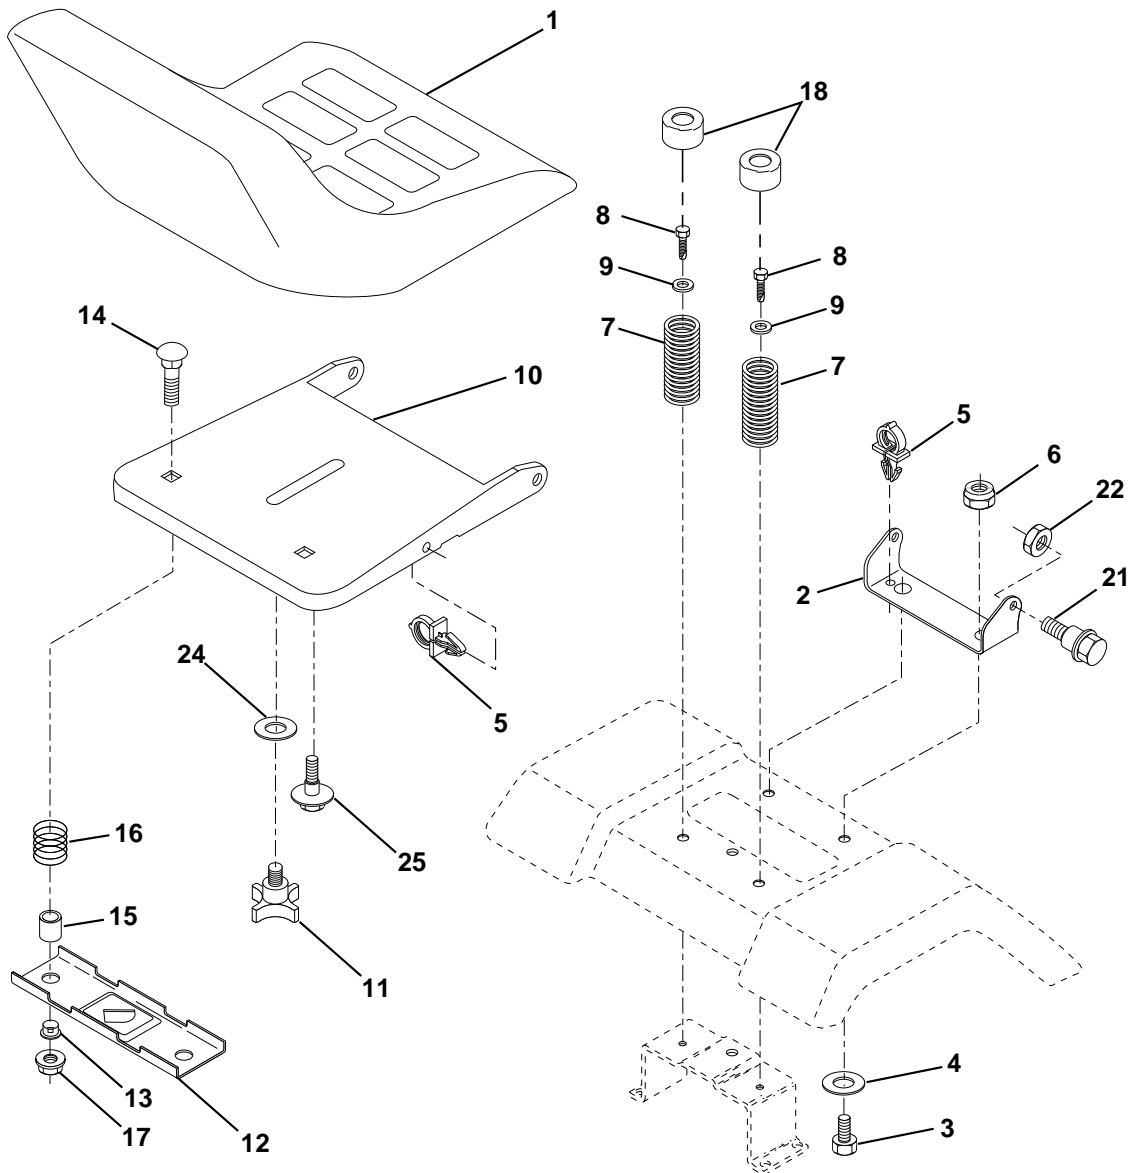

NOTE: All component dimensions give in U.S. inches.
1 inch = 25.4 mm.

REPAIR PARTS

TRACTOR - MODEL NO. LTH130 (954140005J), PRODUCT NO. 954 14 00-05
STEERING ASSEMBLY

REPAIR PARTS

TRACTOR - MODEL NO. LTH130 (954140005HJ), PRODUCT NO. 954 14 00-05
STEERING ASSEMBLY

NOTE: All component dimensions given in U.S. inches.
1 inch = 25.4 mm.

REPAIR PARTS

TRACTOR - MODEL NO. LTH130 (954140005J), PRODUCT NO. 954 14 00-05

SEAT ASSEMBLY

KEY PART NO. NO.

DESCRIPTION

1	532140838	Seat
2	532140551	Bracket Pivot Seat 8 720
3	874760616	Bolt Fin Hex 3/8-16unc X 1
4	819131610	Washer 13/32 X 1 X 10 Ga
5	532145006	Clip Push-In
6	873800600	Nut Hex w/Ins. 3/8-16 Unc
7	532124181	Spring Seat Cprsn 2 250 Blk Zi
8	817490616	Screw Thdrol 3/8-16 X 1 Ty-tt
9	819131614	Washer 13/32 X 1 X 14 Ga.
10	532155925	Pan Seat
11	532120068	Knob Seat 1/2-13 UNC Blk
12	532121246	Bracket Mounting Switch