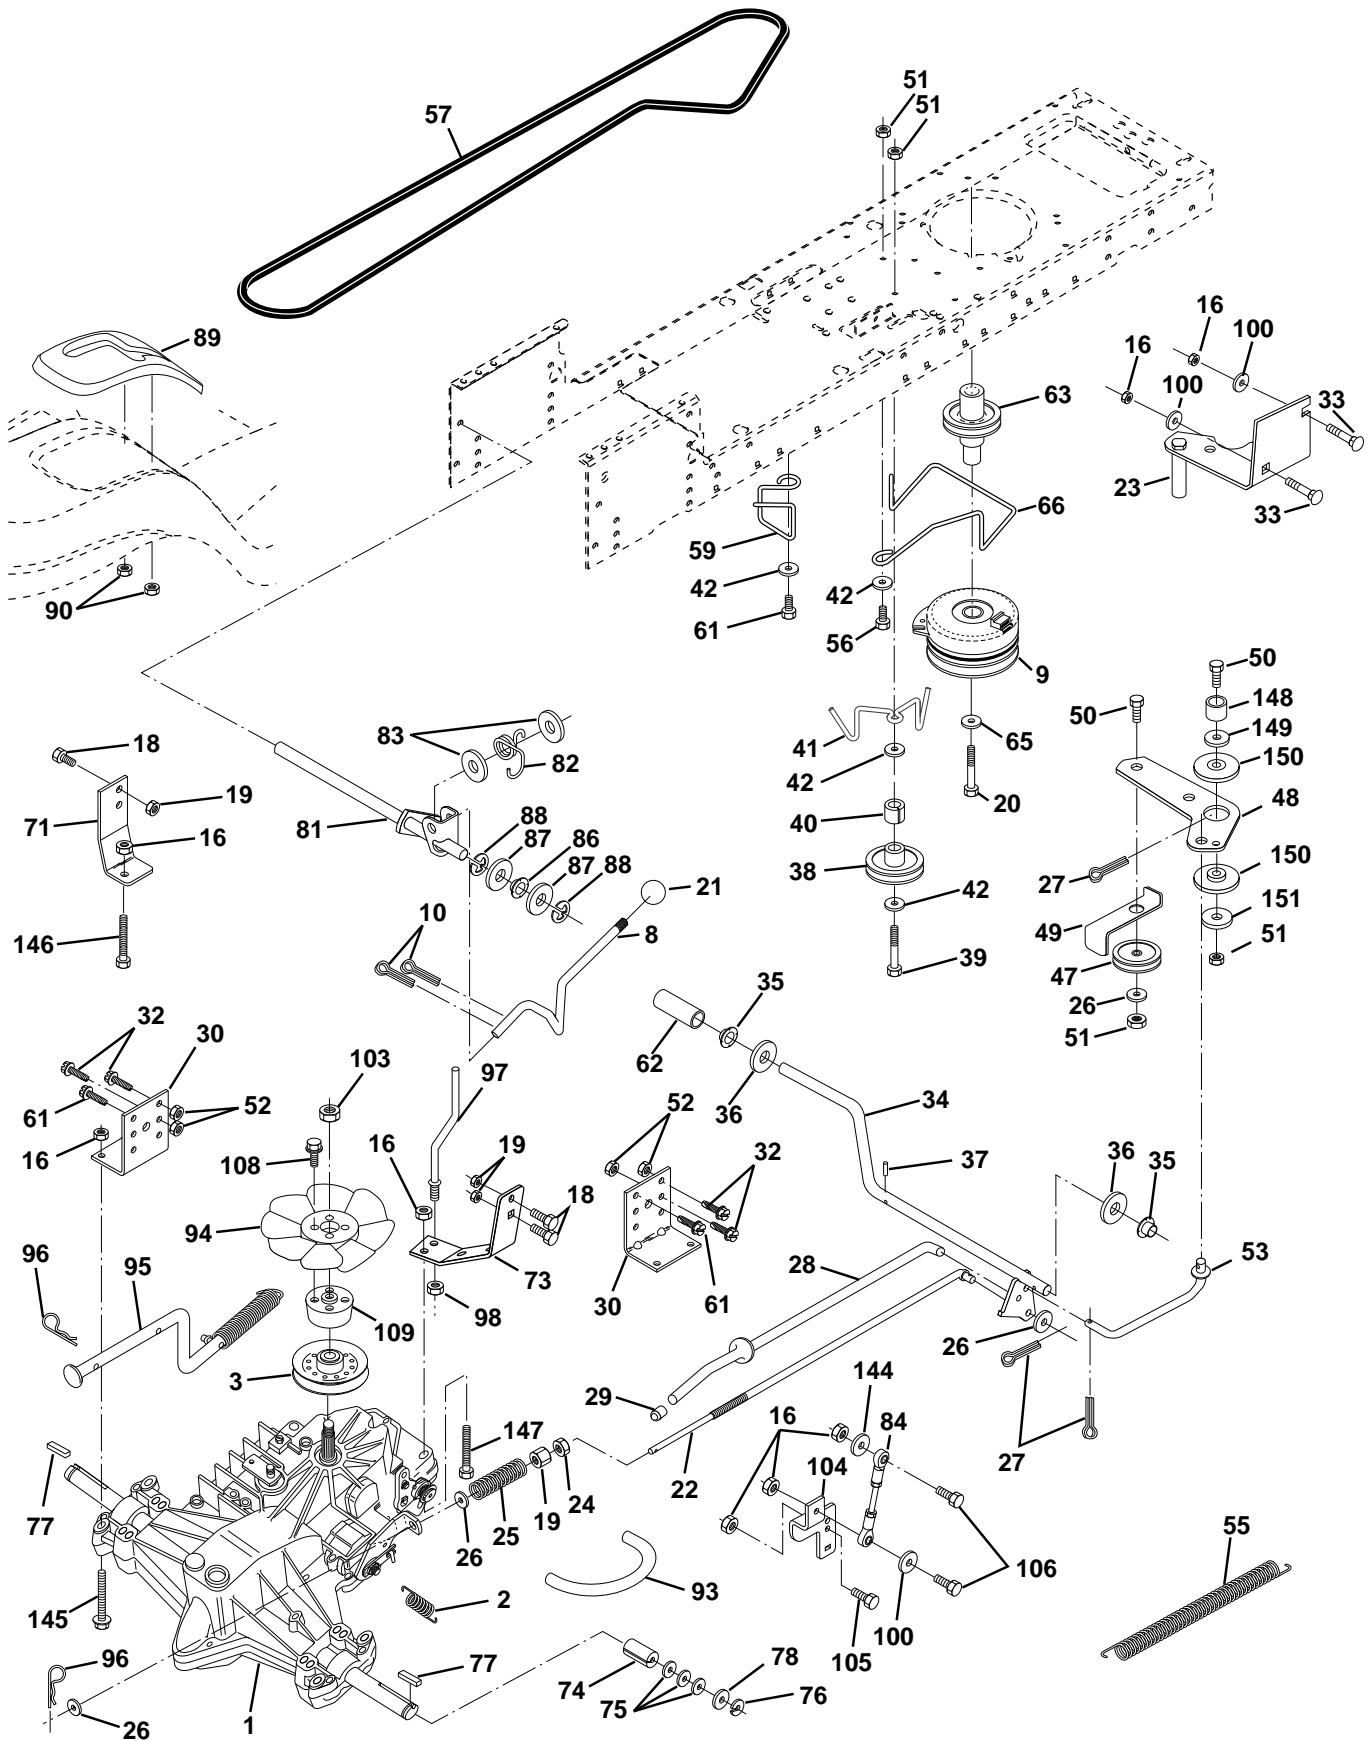

REPAIR PARTS

TRACTOR - MODEL NO. LTH130 (954140005J), PRODUCT NO. 954 14 00-05
DRIVE

REPAIR PARTS

TRACTOR - MODEL NO. LTH130 (954140005J), PRODUCT NO. 954 14 00-05

DRIVE

KEY NO.	PART NO.	DESCRIPTION	KEY NO.	PART NO.	DESCRIPTION
1	-----	Transaxle (See Breakdown) Hydro Gear, Model No. 319-0500	61	817490612	Screw Thdrol. 3/8-16 x 3/4 Ty. TT Cover, Pedal
2	532142431	Spring, Return, Brake	62	532124872	Pulley, Clutch Electric EVX
3	532144698	Pulley, Transaxle	63	532145868	Washer
8	532154792	Rod Shift Fender STLT	65	810040700	Keeper Belt Engine Hydro
9	532145028	Clutch, Elect. EVX LT Mag 5217-2	66	532154778	Strap Torque Lh Hydro
10	876020416	Pin Cotter 1/8 x 1 CAD	71	532141417	Strap Torque Rh Hydro
16	873800500	Nut Lock Hex W/Ins. 5/16-18 Unc P	73	532141418	Spacer, Split
18	874780616	Bolt Fin Hex 3/8-16 Unc x 1 Gr. 5	74	532121199	Washer 25/32 x 1-1/4 x 16 Gauge
19	873800600	Nut Lock Hex W/Wsh 3/8-16 Unc	75	532121749	E-Ring
20	532150280	Bolt Hex 7/16-20 x 4-1/4 Ga. 1.38	76	812000001	Key, Square
21	532121274	Knob, Duckhead 1/2-13	77	532123583	Washer 25/32 x 1-5/8 x 16 Gauge
22	532145627	Rod, Brake Hydro	78	532121748	Shaft Asm. Cross Hydro
23	532154978	Bracket, Asm Clutch Mtg EVX	81	532156048	Spring Torsion T/A
24	873350600	Nut	82	532123782	Washer 17/32 x 3/4 x 16 Ga.
25	532106888	Spring, Brake Rod	83	819171216	Rod, Tie Hydro
26	819131316	Washer	84	532141423	Spacer Axle
27	876020412	Pin Cotter 1/8 x 3/4 CAD.	86	532154780	Washer 21/32 x 1-1/4 x 16 Ga.
28	532145204	Rod, Parking Brake	87	819212016	Ring Klip #5304-62
29	532071673	Cap, Parking Brake	88	812000008	Console, Shift
30	532130807	Bracket, Transaxle	89	532166510	Nut, Self-Thd Wsh-hd 1/4 Zinc
32	874760512	Bolt Hex Hd 5/16-18 Unc x 3/4	90	532124346	Line Fuel Hydro 4"
33	872140506	Bolt Rdhd Sqnk 5/16-18 UNC x 3/4	93	532142564	Fan, Hydro 7"
34	532155071	Shaft, Foot Pedal	94	532140462	Control Asm Bypass Hydro
35	532120183	Bearing, Nylon	95	532144643	Retainer Spring 1" Zinc/Cad
36	819211616	Washer	96	532124788	Keeper Belt Rh Hydro
37	532124963	Pin, Roll	97	532144201	Nut Keps Hex 3/8-16 Unc
38	532131494	Pulley, Idler, Flat	98	873510600	Washer 11/32 x 3/4 x 16 Ga.
39	874760644	Bolt	100	819111216	Nut Nylon Insert 1/2-20 Unf.
40	532124965	Spacer, Split	103	873940800	Arm, Control Hydro
41	532165692	Keeper, Belt Idler	104	532141421	Screw Cap Hex 5/16 x 18 x 1
42	819131312	Washer 13/32 x 13/16 x 12 Gauge	105	871070516	Bolt Fin Hex 5/16-18 Unc x 1-1/4
47	532127783	Pulley, Idler, V-Groove	106	874780520	Screw Hex Wh Hd #10-24 x
48	532154407	Bellcrank Clutch Grnd Drv Stl	108	817541026	Adaptor Fan Hydro LT Hyd Alum
49	532123205	Retainer, Belt	109	532145098	Washer 11/32 x 5/8 x 16 Ga.
50	874760624	Bolt	144	819111016	Bolt, Hex Flghd 5/16-18 Gr. 5
51	873680600	Nut	145	874490540	Bolt Hex Flghd 5/16-18 x 2-1/4
52	873680500	Nut Crownlock 5/16-18	146	874490536	Bolt Hex Flghd 5/16-18 x 1-1/2
53	532105710	Link, Clutch	147	874490524	Spacer
55	532105709	Spring, Return, Clutch	148	532159103	Spacer Retainer PM Mower
56	874760620	Bolt Fin Hex 3/8-16 UNC x 1-1/4	149	532122052	Bushing Nylon Collered
57	532141416	V-Belt, Ground Drive	150	532150935	Washer 13/32 x 2 x 10 Ga.
59	532140312	Keeper, Center Span	151	819133210	

NOTE: All component dimensions give in U.S. inches.
1 inch = 25.4 mm.