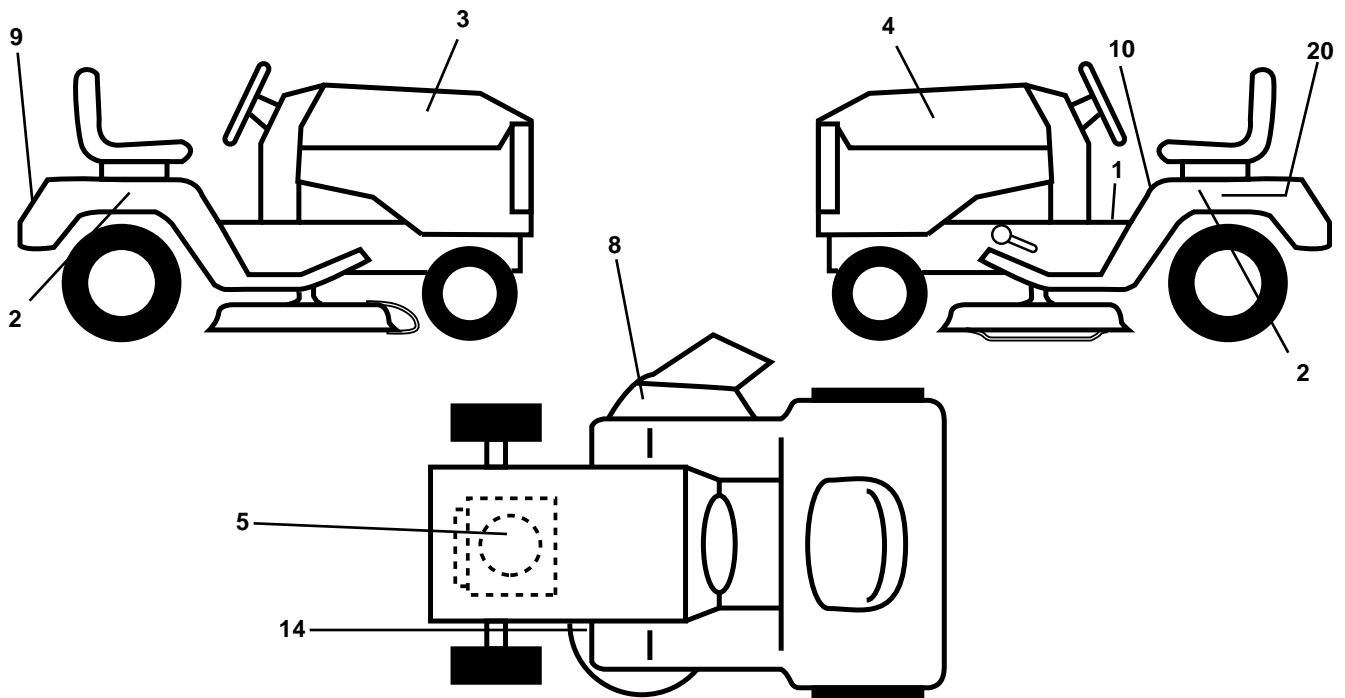

NOTE: All component dimensions given in U.S. inches.
1 inch = 25.4 mm.

REPAIR PARTS

TRACTOR - MODEL NO. LTH130 (954140005J), PRODUCT NO. 954 14 00-05

SEAT ASSEMBLY

KEY PART NO. NO.

DESCRIPTION

1	532140838	Seat
2	532140551	Bracket Pivot Seat 8 720
3	874760616	Bolt Fin Hex 3/8-16unc X 1
4	819131610	Washer 13/32 X 1 X 10 Ga
5	532145006	Clip Push-In
6	873800600	Nut Hex w/Ins. 3/8-16 Unc
7	532124181	Spring Seat Cprsn 2 250 Blk Zi
8	817490616	Screw Thdrol 3/8-16 X 1 Ty-tt
9	819131614	Washer 13/32 X 1 X 14 Ga.
10	532155925	Pan Seat
11	532120068	Knob Seat 1/2-13 UNC Blk
12	532121246	Bracket Mounting Switch

KEY PART NO. NO.

DESCRIPTION

13	532121248	Bushing Snap Blk Nyl 50 Id
14	872050412	Bolt Rdhd Sqnk 1/4-20x1-1/2
15	532134300	Spacer Split 28x 96 Yel Zinc
16	532121250	Spring Cprsn 1 27 Blk Pnt
17	532123976	Nut Lock 1/4 Lge Flg Gr 5 Zinc
18	532124238	Cap Spring Seat
21	532153236	Bolt Shoulder 5/16-18 Unc
22	873800500	Nut Hex Lock W/Ins 5/16-18
24	819171912	Washer 17/32 X 1-3/16 X 12 Ga.
25	532127018	Bolt Shoulder 5/16-18 X 62

NOTE: All component dimensions given in U.S. inches.
1 inch = 25.4 mm

REPAIR PARTS

TRACTOR - MODEL NO. LTH130 (954140005J), PRODUCT NO. 954 14 00-05

DECALS

KEY NO.	PART NO.	DESCRIPTION	KEY NO.	PART NO.	DESCRIPTION
1	532157032	Decal Oper Step Thru Eng/Fr	14	532160396	Decal V-Belt Schematic
2	532157007	Decal Fender Auto Husq. Radius	20	532145005	Decal Bat Dan/Psn
3	532150725	Decal Hood RH	--	532154515	Pad Footrest LH STLT
4	532150726	Decal Hood LH	--	532154516	Pad Footrest RH STLT
5	532166102	Decal HP Engine	--	532138311	Decal Handle Lft Height Adjust
8	532137259	Decal Warning	--	532142341	Decal Drawbar Cntrl Mvt Hyd LT
9	532150617	Decal Fender Husq	--	532166308	Manual Owner's (English)
10	532157140	Decal Fender Danger Eng/Fr	--	532166309	Manual Owner's (French)