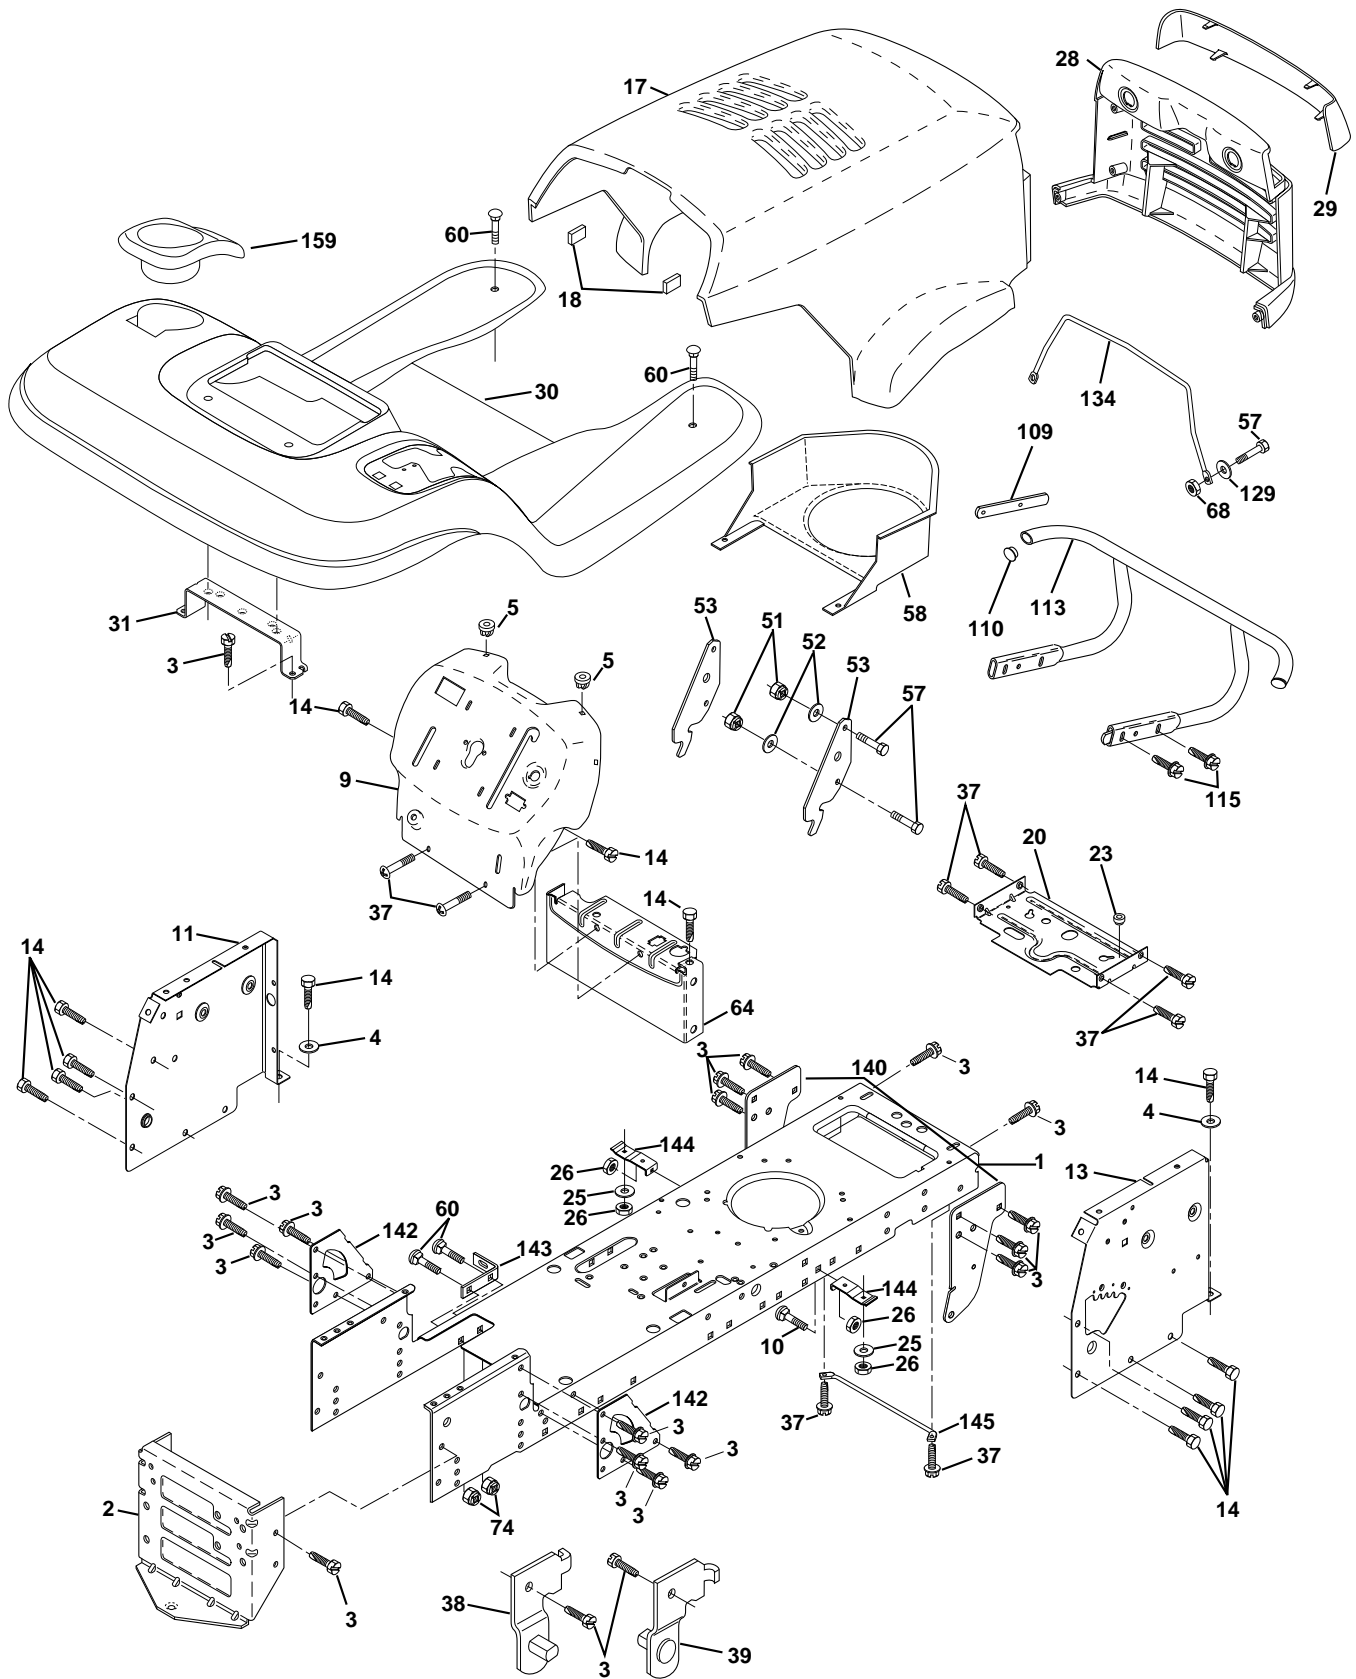

REPAIR PARTS

TRACTOR - MODEL NO. LTH130 (954140005J), PRODUCT NO. 954 14 00-05
CHASSIS AND ENCLOSURES

REPAIR PARTS

TRACTOR - MODEL NO. LTH130 (954140005J), PRODUCT NO. 954 14 00-05

CHASSIS AND ENCLOSURES

KEY NO.	PART NO.	DESCRIPTION
1	532160392	Chassis STL Stamping 98
2	532140356	Drawbar, Stretch
3	817490612	Screw Thdrol 3/8-16x3/4 Ty-tt
4	819131216	Washer 13/32 x 3/4 x 16 Ga.
5	532155272	Bumper Hood/Dash
9	532157409	Dash P/L M, N/AMM N/HM Grey
10	872140608	Bolt Carriage 3/8-16 x 1
11	532155927	Panel Dash Lh
13	532157262	Panel Dash Rh
14	817490608	Screw Thdrol 3/8-16x1/2 Ty-tt
17	532165378	Hood LT/PL Husqvarna
18	532126938	Bumper Hood
20	532156437	Plate Mtg Battery Fuel Tank Fr
23	532124028	Bushing
25	819131312	Washer 13/32 X 13/16 X 12 Ga
26	873800600	Nut Lock Hex W/Ins 3/8-16 Unc
28	532165379	Grille LT/PL Husqvarna
29	532165380	Lens LT/PL Husqvarna
30	532166505	Fender Footrest STLT Pnt
31	532139976	Bracket Support Fender
37	817490508	Screw Thdrol 6/16-18 x 1/2 TYT
38	532139886	Bracket, Asm. Pivot, L.H., Mower Rear
39	532139887	Bracket, Asm. Pivot, R.H., Mower Rear
51	873800400	Nut Lock Hex W/Ins 1/4-20
52	819091416	Washer 9/32 x 7/8 x 16 Ga.
53	532150067	Bracket Pnt. Pick off LT/PL Husqvarna
57	874780412	Bolt Hex 1/4-20 x 3/4
58	532150127	Air Duct Engine P/L
60	872140606	Bolt Rdhd Sqnk 3/8-16unc x 3/4
64	532154798	Dash Lower STLT
68	873510400	Nut Keps Hex 1/4-20 UNC
74	873680600	Nut Crownlock 3/8-16 UNC
109	532141461	Bracket Extension Bumper
110	532143679	Plug Plastic
113	532150300	Bumper Asm.
115	817490620	Screw Thdrol 3/8-16 x 1-1/4
129	819091016	Washer 9/32 x 5/8 x 16 Ga.
134	532160219	Rod Support Hood LT/PL Husq.
140	532158418	Bracket Suspension Front
142	532165867	Plate Reinforcement STLT
143	532154966	Bracket Swaybar Chassis
144	532154207	Bracket Pnt Footrest STLT
145	532156524	Rod Pivot Chassis/Hood
159	532166508	Cupholder Stlt Grey
- -	532005479	Plug Button

NOTE: All component dimensions given in U.S. inches
1 inch = 25.4 mm