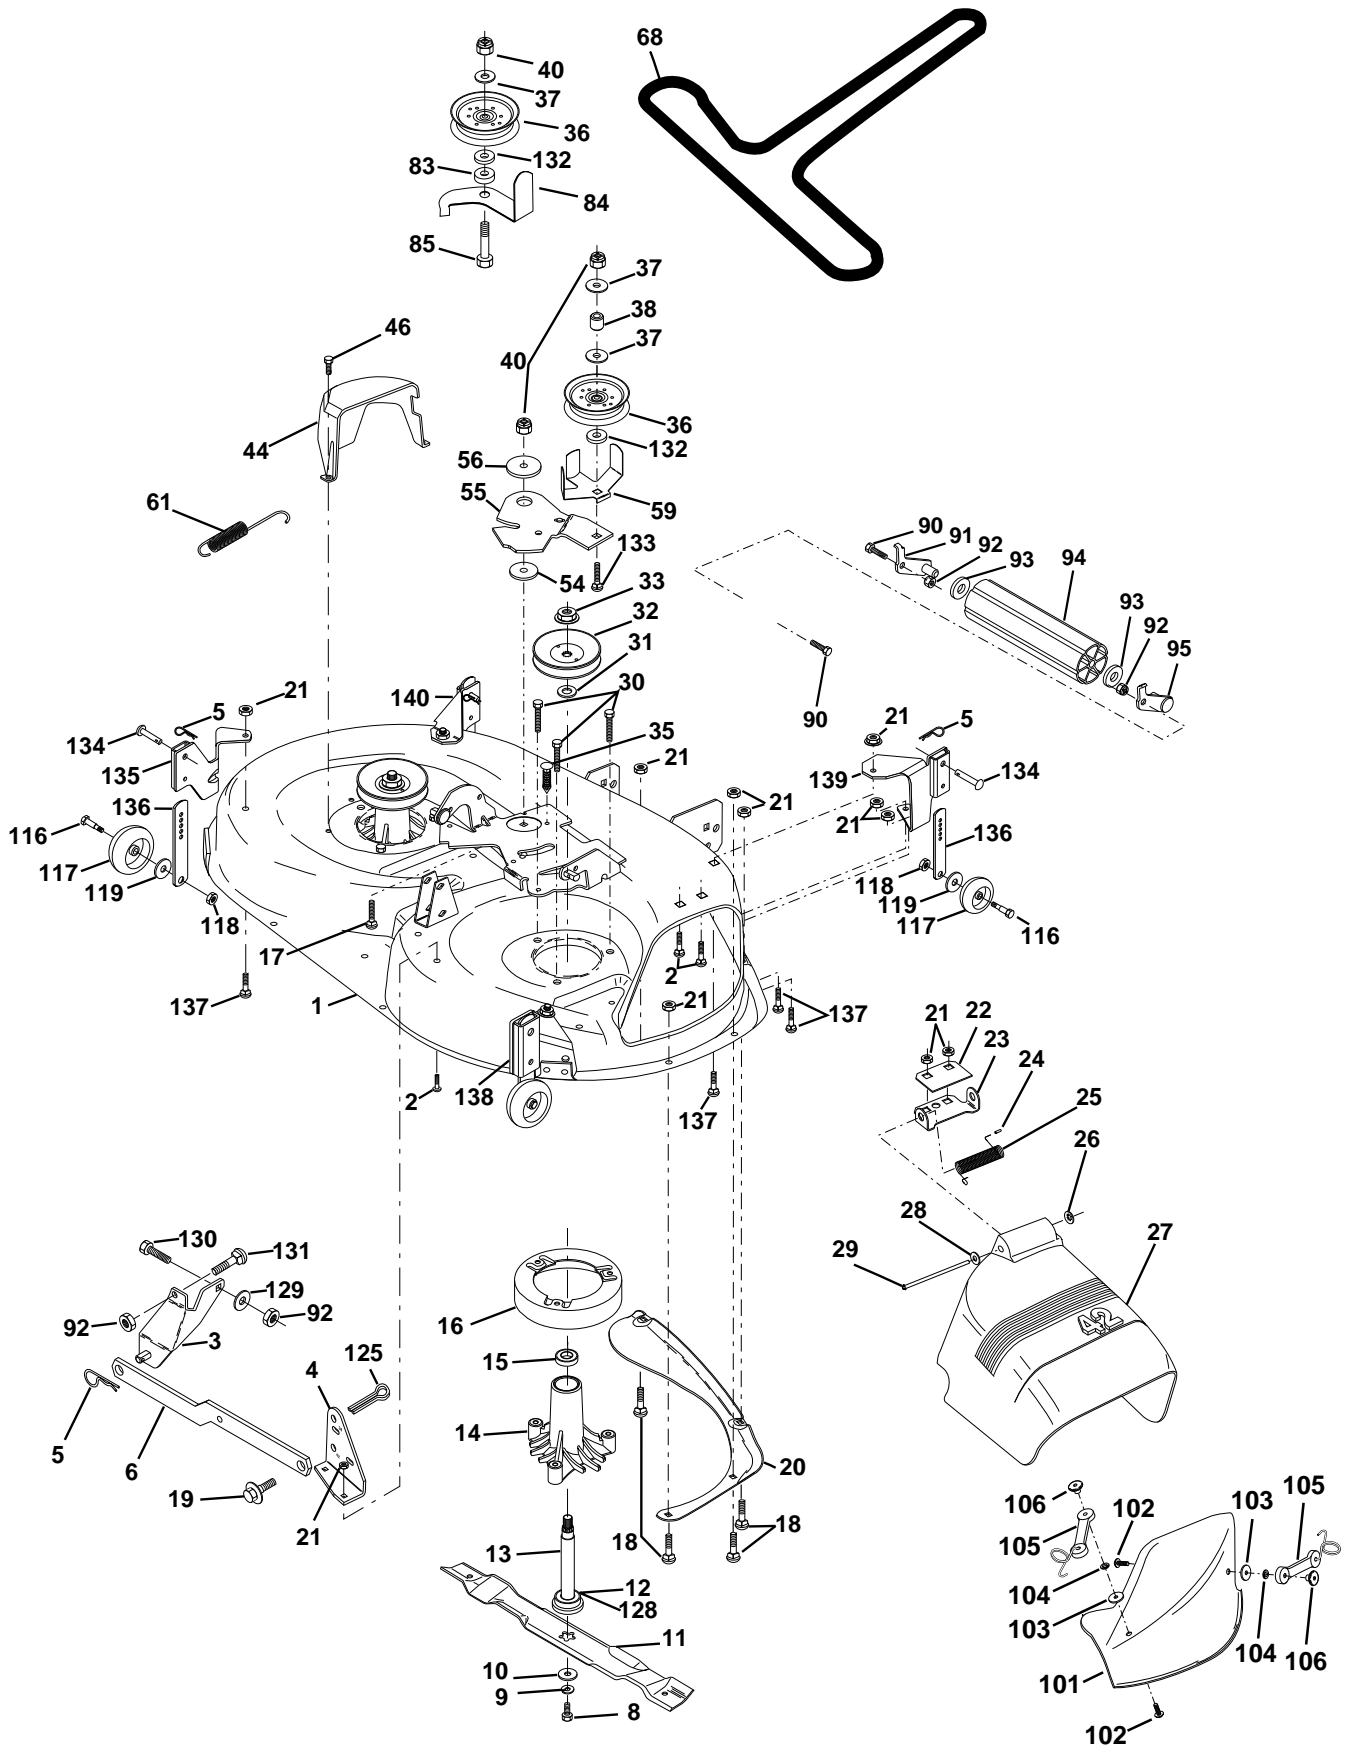

NOTE: All component dimensions given in U.S. inches
1 inch = 25.4 mm

REPAIR PARTS

TRACTOR - MODEL NO. LTH130 (954140005J), PRODUCT NO. 954 14 00-05
ENGINE

REPAIR PARTS

TRACTOR - MODEL NO. LTH130 (954140005J), PRODUCT NO. 954 14 00-05

ENGINE

KEY NO.	PART NO.	DESCRIPTION
1	532141296	Control THTICH 27 LH FLAG DOM
2	817720410	Screw Hex Thd Cut 1/4-20 x 5/8 T
3	-----	Engine Kohler CV15S
4	532159420	Muffler
13	532163831	Gasket Kohler CV13-CV16.5
14	813280328	Nipple Pipe 3/8 Npt X 3-1/2
15	813200300	Elbow Std 90 Degree 3/8-18 Npt
16	811050500	Washer Lock Ext Tooth 5/16
23	532159880	Shield Browning/Debris Guard
29	532137180	Kit Spark Arrestor (Flat Scrn)
31	532161911	Tank Fuel Front 2 00 Gal Nat
32	532140527	Cap Asm Fuel W/sym Vented
33	532123487	Clamp Hose Black
35	817490512	Screw
37	532137040	Line Fuel 20"
38	-----	Plug Oil Drain (Order From Engine Manufacturer)
40	532124028	Bushing Snap Nyl Blk Fuel Line
44	817490412	Screw Hexwsh Thdrol 1/4-20x3/4
46	819091416	Washer 9/32 X 7/8 X 16 Ga
62	810040500	Washer Lock Hvy Hlcl Spr 5/16
77	819101216	Washer 5/16 x 3/4 x 16 Ga.
79	532125398	Bolt Hex
80	874760508	Bolt Hex Hd 5/16-18 UNC x 1/2
81	532128861	Nut Flange 1/4-20 Starter Nut
101	532163305	Nut Flange Me-1.25 Non-LK

NOTE: All component dimensions given in U.S. inches
1 inch = 25.4 mm

REPAIR PARTS

TRACTOR - MODEL NO. LTH130 (954140005J), PRODUCT NO. 954 14 00-05

MOWER DECK

REPAIR PARTS

TRACTOR - MODEL NO. LTH130 (954140005J), PRODUCT NO. 954 14 00-05