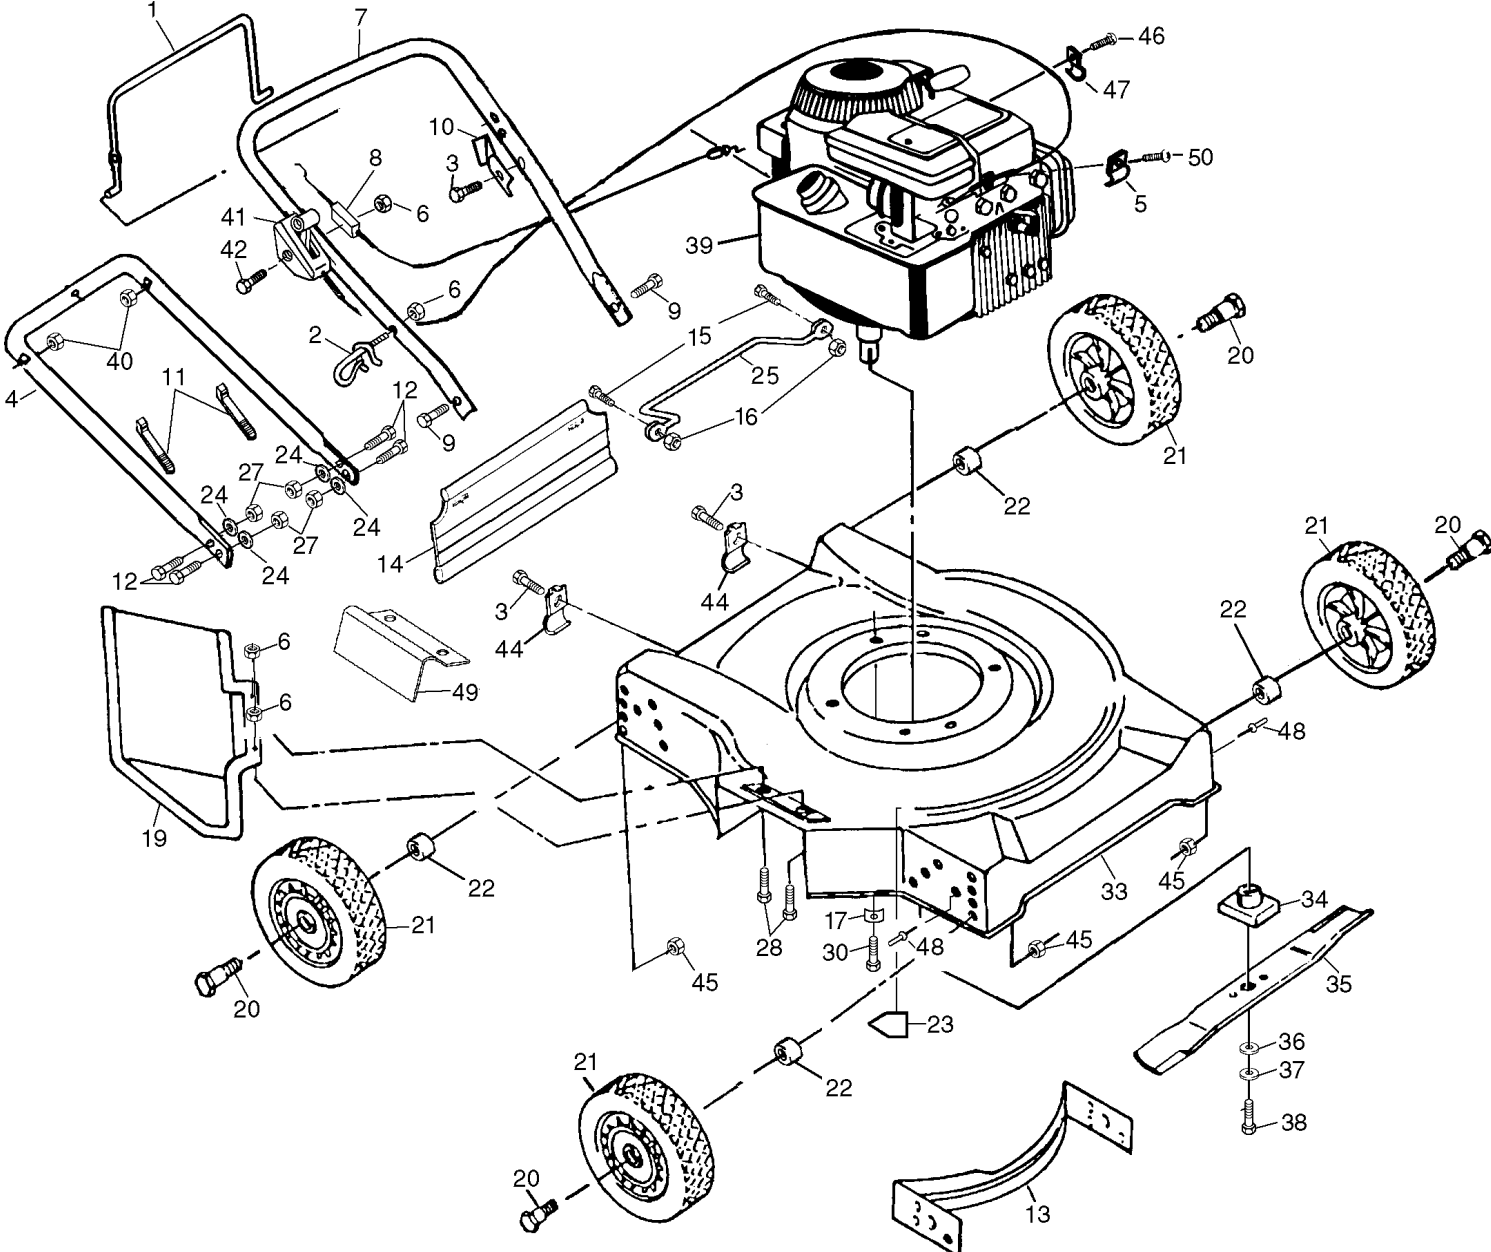

Ersetzt

Remplace

Vervangt

Reemplaza

Ersätter

106 22 91-66

REPAIR PARTS

ROTARY LAWN MOWER - - MODEL NO. JET49H PRODUCT NO. 954 06 31-01

REPAIR PARTS

ROTARY LAWN MOWER - - MODEL NO. JET49H PRODUCT NO. 954 06 31-01

KEY NO.	PART NO.	DESCRIPTION	KEY NO.	PART NO.	DESCRIPTION
1	532086902	Control Bar	27	532132010	Flange Locknut 3/8-16
2	532132001	Rope Guide	28	874760412	Hex Head Bolt 1/4-20 x 3/4
3	532750097	Hex Washer Head Self-tapping Screw #10-24 x 1/2	30	532150406	Hex Head Thread Rolling Screw 3/8-16 x 1
4	532125463	Lower Handle	33	532162226	Housing Kit
5	532213146	* Cable Clamp (Engine)	34	532850977	Blade Adapter
6	532063601	Locknut 1/4-20	35	531006063	Blade 20"
7	532125464	Upper Handle	36	532851074	Washer (Hardened)
8	532851809	Engine Zone Control Cable	37	532850263	Helical Lock Washer
9	874350424	Hex Head Bolt 1/4-20 x 1-1/2	38	532851084	Hex Head Machine Screw 3/8-24 x 1-3/8 Gr. 8
10	532125162	Up-Stop Bracket	39	-----	* Engine, Briggs & Stratton
11	532066426	Wire Tie			Model No. 9D902
12	532137009	Hex Head Bolt 3/8-16 x 1	40	532132004	Hex Nut 1/4-20
13	532141519	Front Baffle	41	532131922	Throttle Cable STD
14	532140541	Rear Skirt	42	532158755	Hex Washer Hd Screw 1/4-20 x 2.0
15	532085825	Screw	44	532125207	Skirt Bracket
16	532069180	Nut	45	532751592	Locknut 5/8- 16
17	532125078	Engine Washer	46	532083816	Screw, #10 x 5/8
19	532752052	Discharge Guard	47	532087930	Cable Clip, Throttle
20	532067609	Shoulder Bolt	48	532128416	Pop Rivet
21	532800060	Wheel Assembly 7.00 x 1.50	49	532162234	Deflector Bracket
22	532136624	Spacer Washer	50	532085825	Self Tapping Screw #10-24 x 1
23	532145494	Danger Decal	--	532163073	Operator's Manual (Scand.)
24	532055611	Washer	--	532163074	Operator's Manual (Euro.)
25	532154147	Foot Guard	--	532141520	Rear Baffle (Not Shown)