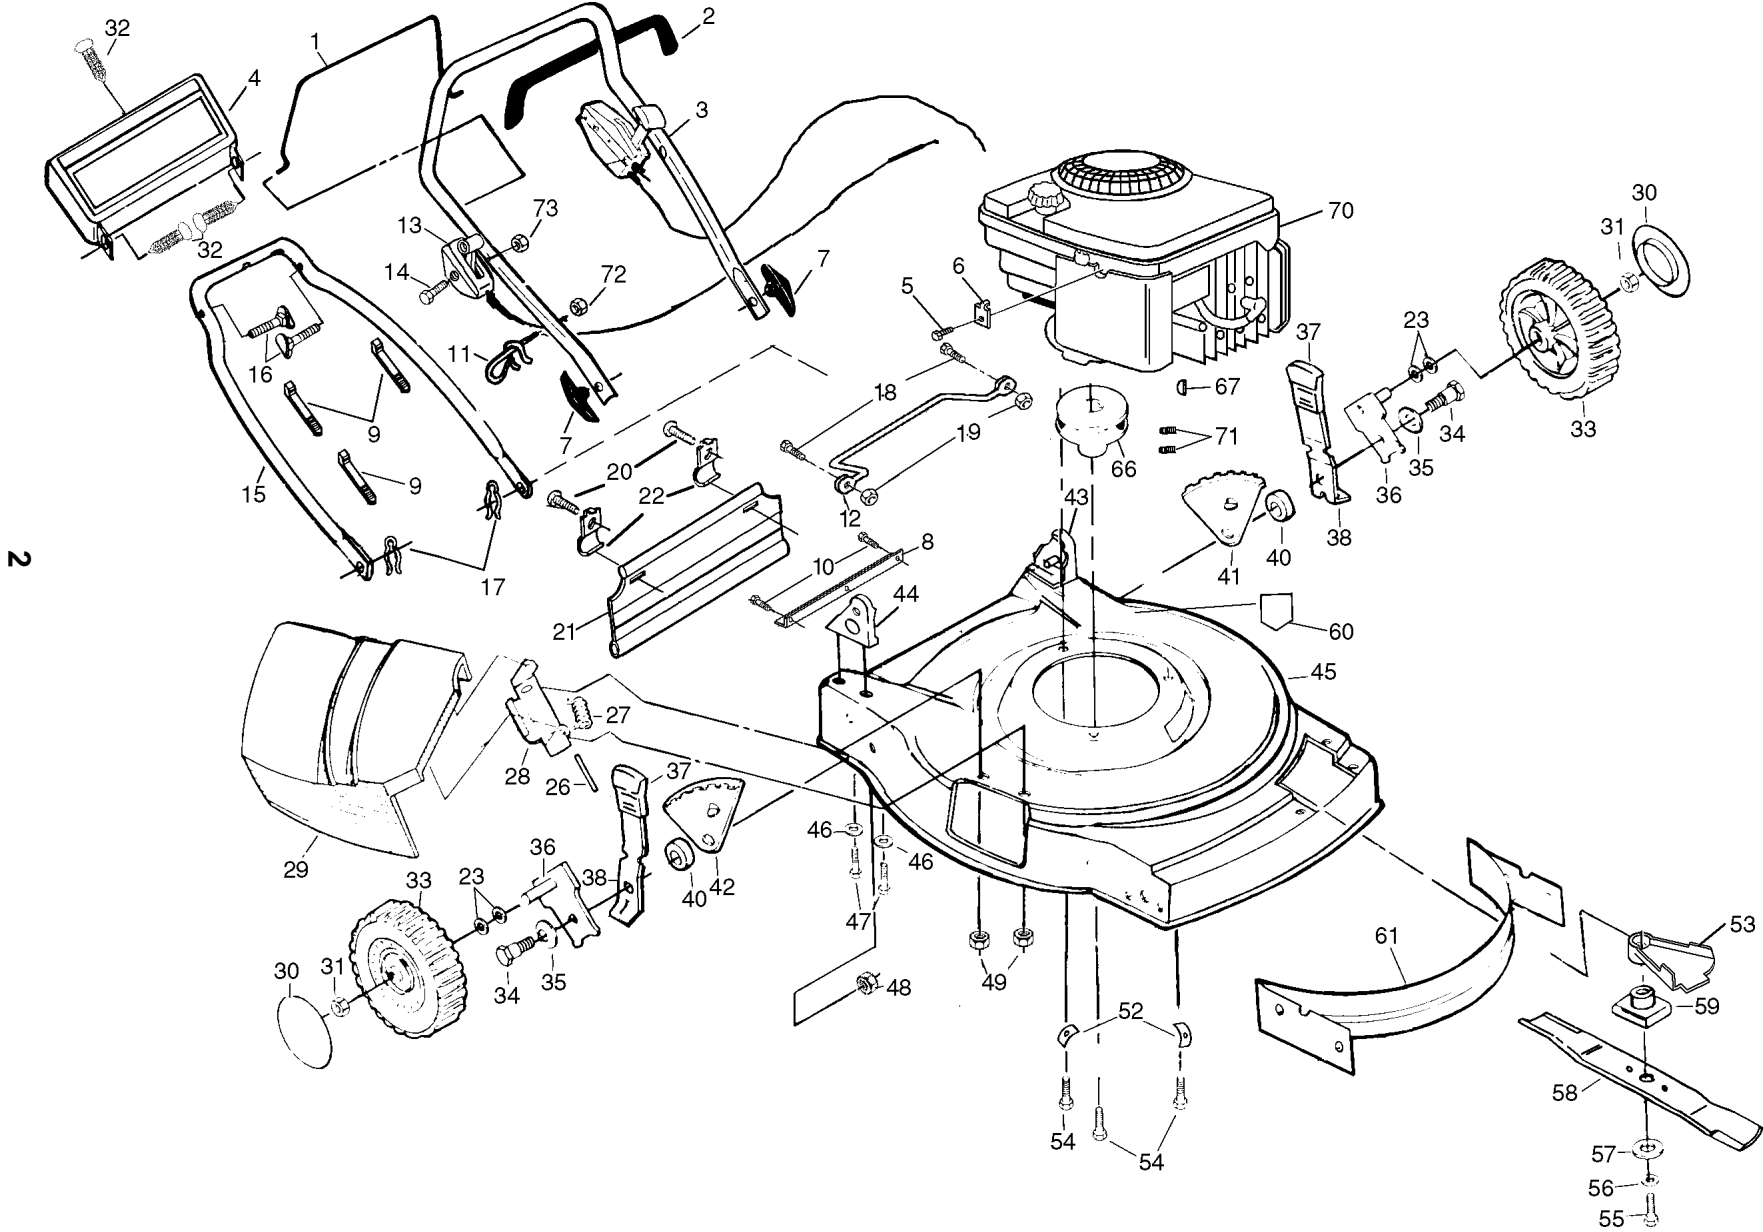

REPAIR PARTS

ROTARY LAWN MOWER- -MODEL NO. JET55SM, PRODUCT NO. 954 17 00-14

REPAIR PARTS

ROTARY LAWN MOWER- -MODEL NO. JET55SM, PRODUCT NO. 954 17 00-14

3

KEY NO.	PART NO.	DESCRIPTION	KEY NO.	PART NO.	DESCRIPTION
1	532131094	Control Bar	40	532146630	Spacer
2	532164265	Handle Grip	41	532800370	Wheel Adjusting Bracket (Left)
3	532167123	Upper Handle	42	532800368	Wheel Adjusting Bracket (Right)
4	532157070	Trim Plate	43	532153027	Handle Bracket Assembly (Left)
5	532083816	Thread Rolling Screw #10-32 x 5/8	44	532153026	Handle Bracket Assembly (Right)
6	532213146	* Cable Clamp	45	532146917	Lawn Mower Housing
7	532136376	Handle Knob	47	532149741	Self Tapping Screw 5/16-18 x 3/4
9	532066426	Wire Ties	48	532751592	Locknut 3/8-16
11	532132001	Rope Guide	49	532063601	Locknut 1/4-20
12	532154147	Footguard	52	532125078	Washer
13	532700417	Throttle Control	53	532134612	Debris Shield
14	532059935	Screw	54	532150406	Hex Head Thread Rolling Screw 3/8-16 x 1
15	532157082	Lower Handle	55	532851084	Hex Head Screw 3/8-24 x 1-3/8 Grade 8
16	532131959	Handle Bolt 5/16-18 x 1-3/4	56	532850263	Washer, Lock Helical 3/8
17	532051793	HairpinCotter	57	532851074	Hardened Washer
18	532085825	Screw	58	531006062	22" Blade
19	532069180	Nut	59	532851514	Blade Adapter
20	532750097	Screw, Hex, #10-24 x 1/2	60	532145494	Danger Decal
21	532140540	Rear Skirt	61	532165562	Front Baffle
22	532125207	Skirt Bracket	66	532084596	Engine Pulley
23	532057143	Wave Washer	67	532087677	Hi-Pro Key #HP 505
26	532147286	Hinge Rod	70	-----	* Engine - Briggs & Stratton Model No. 12H802
27	532087589	Torsion Spring	72	532063601	Locknut 1/4-20
28	532087593	Housing Bracket Assembly	73	532063601	Locknut 1/4-20
29	532850778	Discharge Guard	74	532128415	Pop Rivet
30	532157008	Hubcap	--	532125381	Rear Baffle (Not Shown)
31	532083923	Locknut 3/8-16	--	532146913	Operator's Manual (Scand)
32	532701477	Push in fastener	--	532146915	Operator's Manual (Euro)
33	532750550	Wheel & Tire Assembly 8.00 x 2.00			
34	532142748	Shoulder Bolt 3/8-16			
35	532062335	Belleville Washer 1/2			
36	532151254	Axle Arm Assembly			
37	532132800	Selector Knob			
38	532125259	Selector Spring			

*These Parts must be purchased through an authorized Briggs and Stratton Dealer.