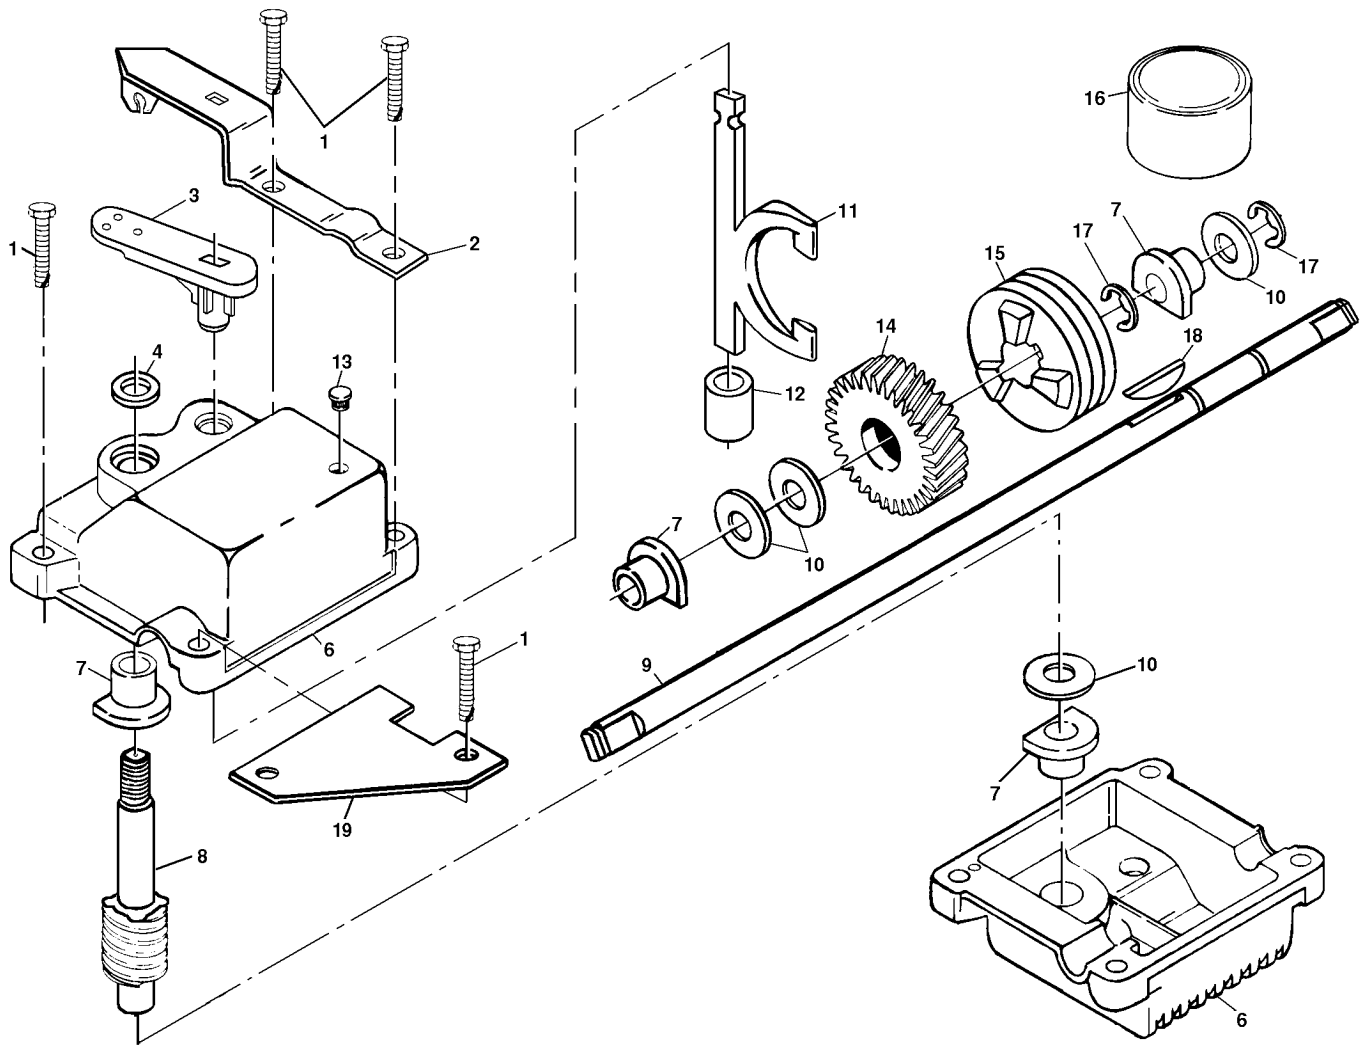

GEAR CASE ASSEMBLY PART NUMBER 532702511

Correction:

No 8: 532137051 Worm Shaft

No 9: 532137074 Drive Shaft

No 14: 532137050 Helical Gear

KEY NO.	PART NO.	DESCRIPTION
1	817490416	Tapping Screw 1/4-20 x 1-1/4
2	532140269	Engagement Bracket
3	532137053	Shifter
4	532057072	Seal
6	532048373	Gear Case Halves Kit (Includes Key Nos. 4, 5, and 7)
7	532077881	Bearing
8	532131481	Worm Shaft
9	532750436	Drive Shaft
10	532057079	Hardened Washer
11	532131484	Clutch Yoke
12	532700343	Bushing
13	532086447	Plug

KEY NO.	PART NO.	DESCRIPTION
14	532133804	Helical Gear
15	532750436	Clutch Jaw
16	532750369	Grease
17	812000003	E-Ring
18	532850848	Hi-Pro Key
19	532125441	Spring Bracket
20	532065692	Woodruff Key #3
21	532083680	Worm Gear

KEY NO.	PART NO.	DESCRIPTION
1	532142103	Dual Head Cable Control Assembly
2	532144929	Hex Washer Hd Screw 1/4-20 x 2-1/8
3	532063601	Locknut
5	532146527	V-Belt
6	532750097	Hex Washer Head Screw #10-24 x 1/2
8	532132800	Selector Knob
9	532150495	Spring Retainer
10	532151009	Wheel Adjuster Assembly (Left)
11	532151010	Wheel Adjuster Assembly (Right)
12	532088080	Dust Cover
13	532137054	Pinion
14	812000058	E-Ring
15	532801156	Wheel & Tire Assembly 8.00 x 2.00
17	532067725	Washer
18	532083923	Locknut
19	532157008	Hubcap

5

KEY NO.	PART NO.	DESCRIPTION
20	532086012	Drive Shaft Cover
22	532137090	Spring
23	532702511	Gear Case Assembly
25	532075192	Spring
27	532137052	Drive Pulley
28	532132010	Flanged Locknut
32	532146072	Pan Head Tapping Screw #10-24 x 2-3/4
34	532700422	Drive Cover
36	532063601	Locknut
37	532057143	Spring Wave Washer
--	532750319	Decal-Left Wheel adjusters
--	532750320	Decal-Right Wheel adjusters