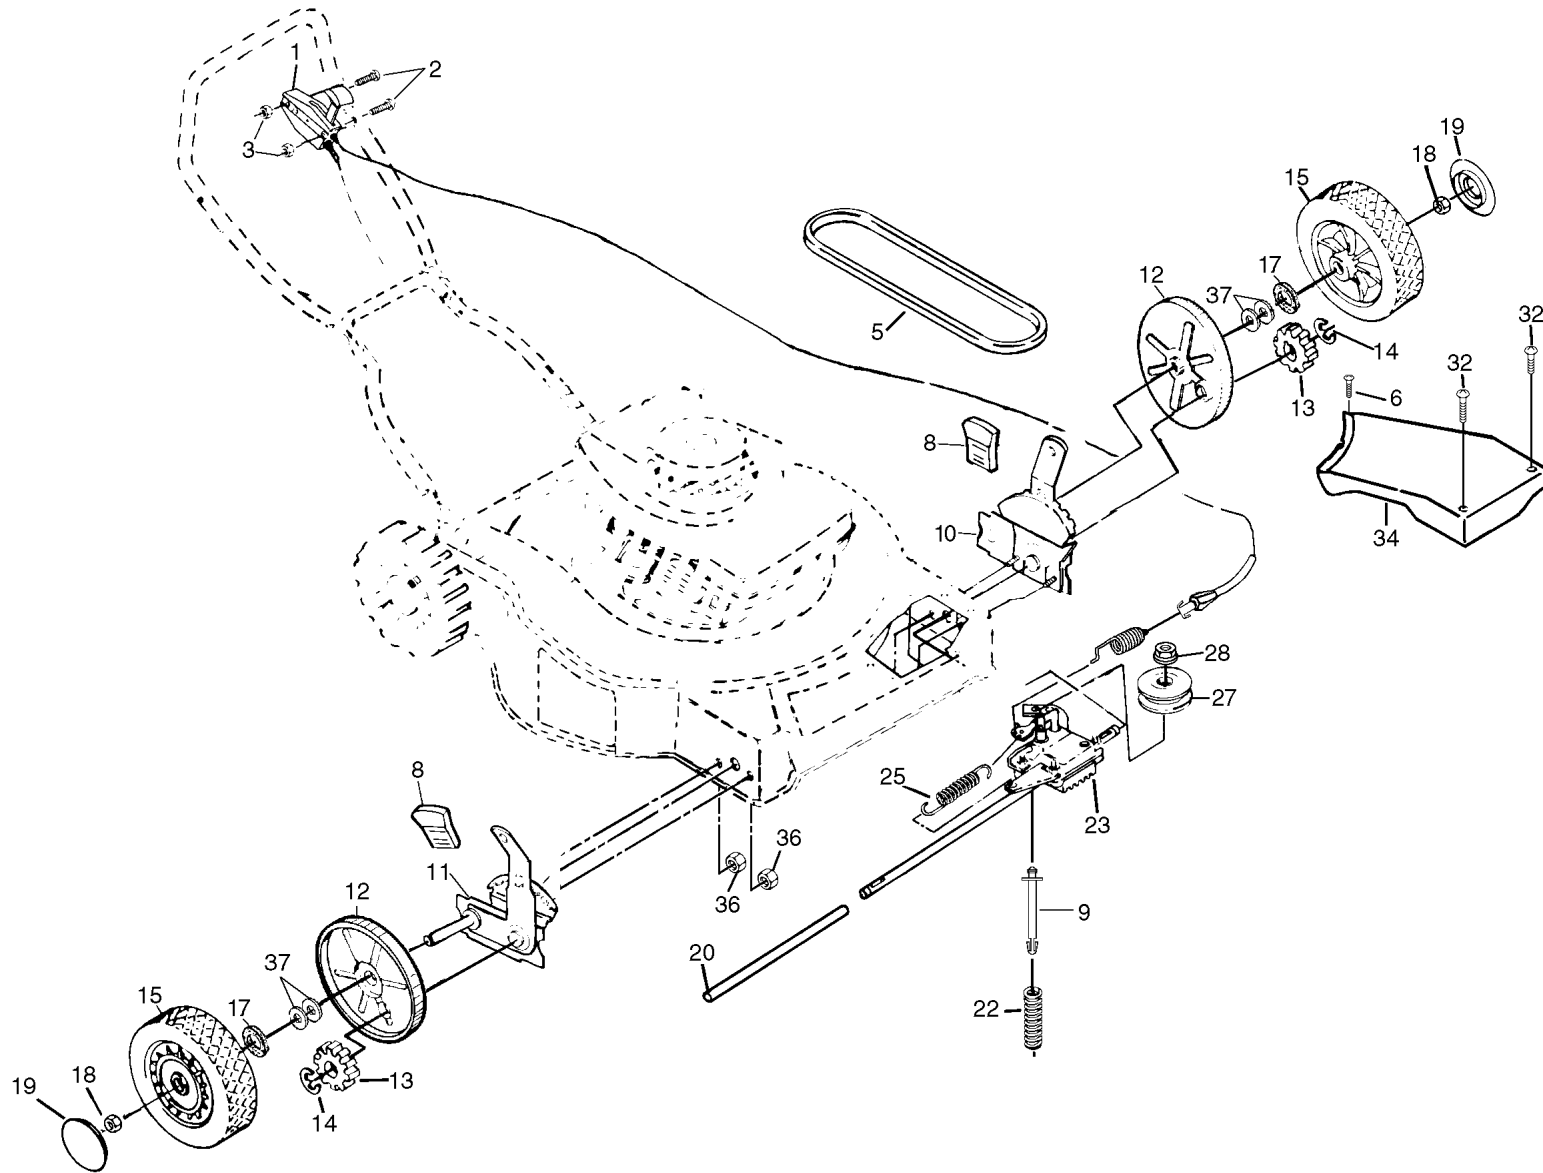

REPAIR PARTS

ROTARY LAWN MOWER- -MODEL NO. JET55SM, PRODUCT NO. 954 17 00-14

4

REPAIR PARTS

ROTARY LAWN MOWER- -MODEL NO. JET55SM, PRODUCT NO. 954 17 00-14

KEY NO.	PART NO.	DESCRIPTION
1	532142103	Dual Head Cable Control Assembly
2	532144929	Hex Washer Hd Screw 1/4-20 x 2-1/8
3	532063601	Locknut
5	532146527	V-Belt
6	532750097	Hex Washer Head Screw #10-24 x 1/2
8	532132800	Selector Knob
9	532150495	Spring Retainer
10	532151009	Wheel Adjuster Assembly (Left)
11	532151010	Wheel Adjuster Assembly (Right)
12	532088080	Dust Cover
13	532137054	Pinion
14	812000058	E-Ring
15	532801156	Wheel & Tire Assembly 8.00 x 2.00
17	532067725	Washer
18	532083923	Locknut
19	532157008	Hubcap

5

KEY NO.	PART NO.	DESCRIPTION
20	532086012	Drive Shaft Cover
22	532137090	Spring
23	532702511	Gear Case Assembly
25	532075192	Spring
27	532137052	Drive Pulley
28	532132010	Flanged Locknut
32	532146072	Pan Head Tapping Screw #10-24 x 2-3/4
34	532700422	Drive Cover
36	532063601	Locknut
37	532057143	Spring Wave Washer
--	532750319	Decal-Left Wheel adjusters
--	532750320	Decal-Right Wheel adjusters

Available accessories not included with lawn mower:

--	GCK5000	Grass Catcher
--	MK22SD	Mulcher Kit

*These Parts must be purchased through an authorized Briggs and Stratton Dealer.