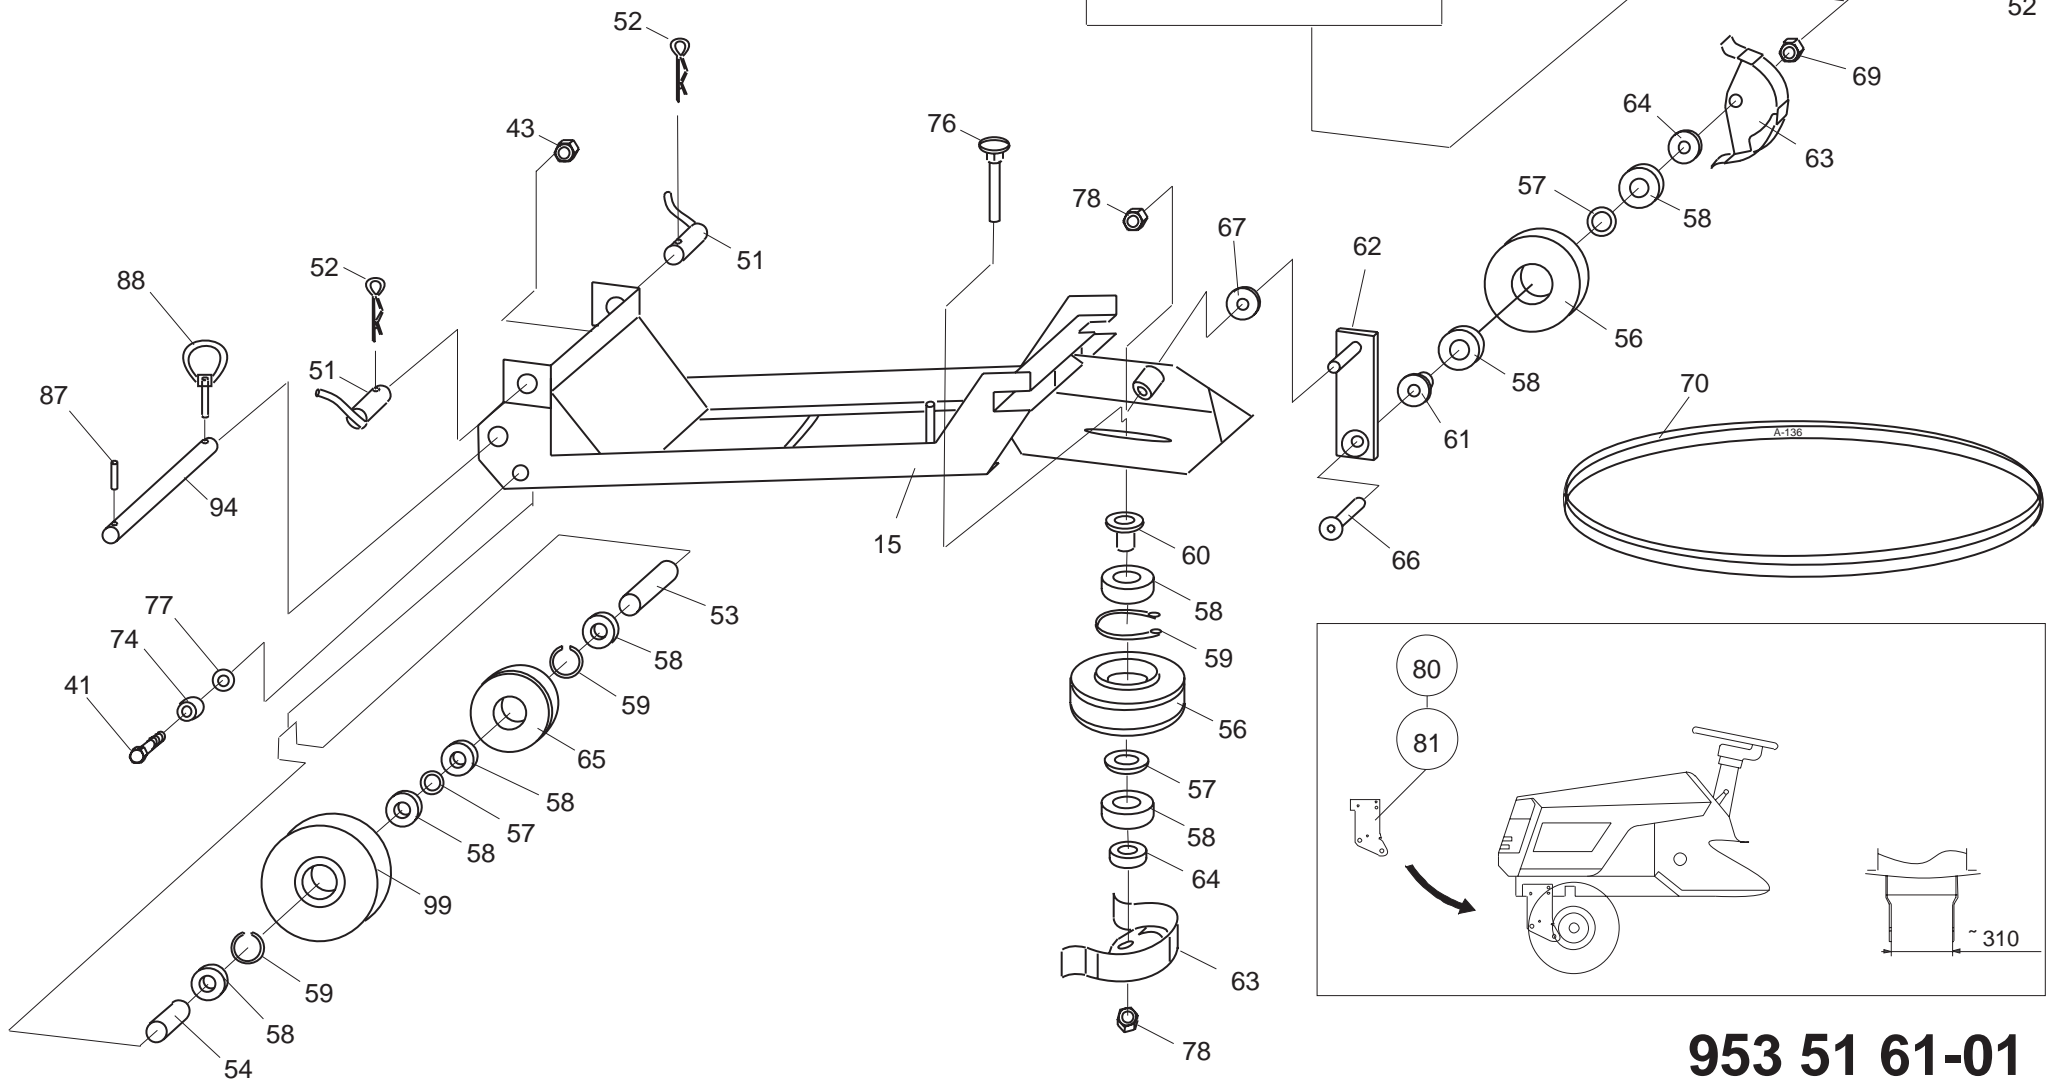

Accessories

IPL, Brush T-20406, 953 51 61-01, 1998-09, Art.nr 106 24 62-61

Brush

Spare parts
Ersatzteile
Pièces détachées
Reserve onderdelen
Repuestos
Reservdelar

953 51 61-01 Street Brush for tractors

Pos	Part number	Part name	Qty	Pos	Part number	Part name	Qty
1	531 02 11-16	Frame	1	53	531 02 11-35	Collar	1
2	531 02 11-17	Weldment	1	54	531 02 11-36	Collar	1
3	531 00 51-52	Roller Shaft	1	55	531 02 11-37	Washer	4
4	531 00 51-53	Brush Ring	26	56	531 00 52-61	Pulley	2
5	531 00 51-54	Collar, Plastic	25	57	531 00 51-97	Collar	5
6	531 00 51-55	Flange	1	58	531 02 11-38	Bearing	8
7	531 00 51-08	Bearing, Flange	2	59	531 00 51-98	Circlip	3
8	531 00 51-57	Chain Tightener	1	60	531 00 52-89	Collar	1
9	531 00 51-58	Chain Wheel	1	61	531 00 52-90	Collar	1
10	531 02 11-18	Collar	1	62	531 00 52-83	Support	1
11	531 02 11-51	Circlip	1	63	531 00 52-85	Guide, Belt	2
12	531 00 51-60	Chain Wheel	1	64	531 00 52-86	Collar	2
13	531 00 51-61	Drive Shaft	1	65	531 02 11-39	Pulley	1
14	531 00 52-20	Key	1	66	531 02 11-40	Screw	1
15	531 02 11-19	Frame	1	67	531 00 52-65	Collar	1
16	531 02 11-20	Belt Guard	1	68	531 02 11-41	Weldment, Lift	1
17	531 02 11-21	Chain Guard	1	69	531 02 11-42	Nut	1
18	531 02 11-22	Chain Wheel	1	70	531 02 11-43	V-Belt	1
19	531 00 51-67	Support Shaft, Wheel	2	71	531 00 51-41	Grip	1
20	531 02 11-23	Screw, Special	1	72	531 00 52-12	Screw	2
21	531 00 51-69	Bushing, Plastic	2	73	531 02 11-44	Screw	3
22	531 00 51-70	Support, Wheel	2	74	531 02 11-45	Washer	2
23	531 00 51-71	Pin, Split	2	75	531 02 11-46	Screw	4
24	531 00 51-72	Support Wheel	2	76	531 00 52-91	Screw, Lock	1
25	531 00 51-73	Guard, Support Wheel	4	77	531 02 11-47	Washer	2
26	531 02 11-24	Drive Chain	1	78	531 02 11-48	Nut, Lock	2
27	531 00 51-75	Pulley	1	79	531 02 11-49	Screw	1
28	531 00 51-76	Circlip	1	80	531 02 11-82	Side Plate, Left	1
29	531 00 51-12	Bearing	1	81	531 02 11-83	Side Plate, Right	1
30	531 00 51-77	Screw	2	82	531 02 11-84	Washer	11
31	531 00 51-78	Pin	1	83	531 00 52-15	Collar	2
32	531 00 51-79	Universal Joint	1	84	531 02 11-85	Washer	1
33	531 00 51-80	Guard, Drive Shaft	1	87	531 00 52-16	Pin, Spring	4
34	531 00 51-81	Bearing	1	88	531 00 52-17	Pin Set	2
35	531 00 51-82	Clamp	1	89	531 02 11-74	Screw	1
36	531 00 51-83	Support	1	91	531 02 11-86	Washer	1
37	531 02 11-10	Support, Lift	1	92	531 02 11-87	Circlip	1
38	531 02 11-25	Weldment, Lift	1	93	531 02 11-88	Bearing	2
39	531 02 11-26	Lever	1	94	531 02 11-89	Pin	1
40	531 02 11-27	Screw	3	95	531 00 52-27	Rubber	1
41	531 02 11-28	Screw	5	96	531 00 52-29	Plate	1
42	531 02 11-29	Nut	6	97	531 00 52-26	Frame	1
43	531 02 11-30	Nut, Lock	8	98	531 00 52-28	Screw	6
44	531 02 11-31	Screw	2	99	531 00 51-66	Pulley	1
45	531 00 51-87	Screw, Special	1	100	531 02 11-90	Drive Chain	1
46	531 02 11-32	Nut	4	101	531 02 12-33	Decal	1
47	531 00 51-92	Shaft	2	102	531 02 12-34	Decal, Street Brush	1
48	531 00 52-80	Belt Tightener	1				
49	531 00 52-03	Spring	1				
50	531 02 11-33	Screw	1				
51	531 02 11-34	Shaft	2				
52	531 00 51-43	Pin, Spring	3				