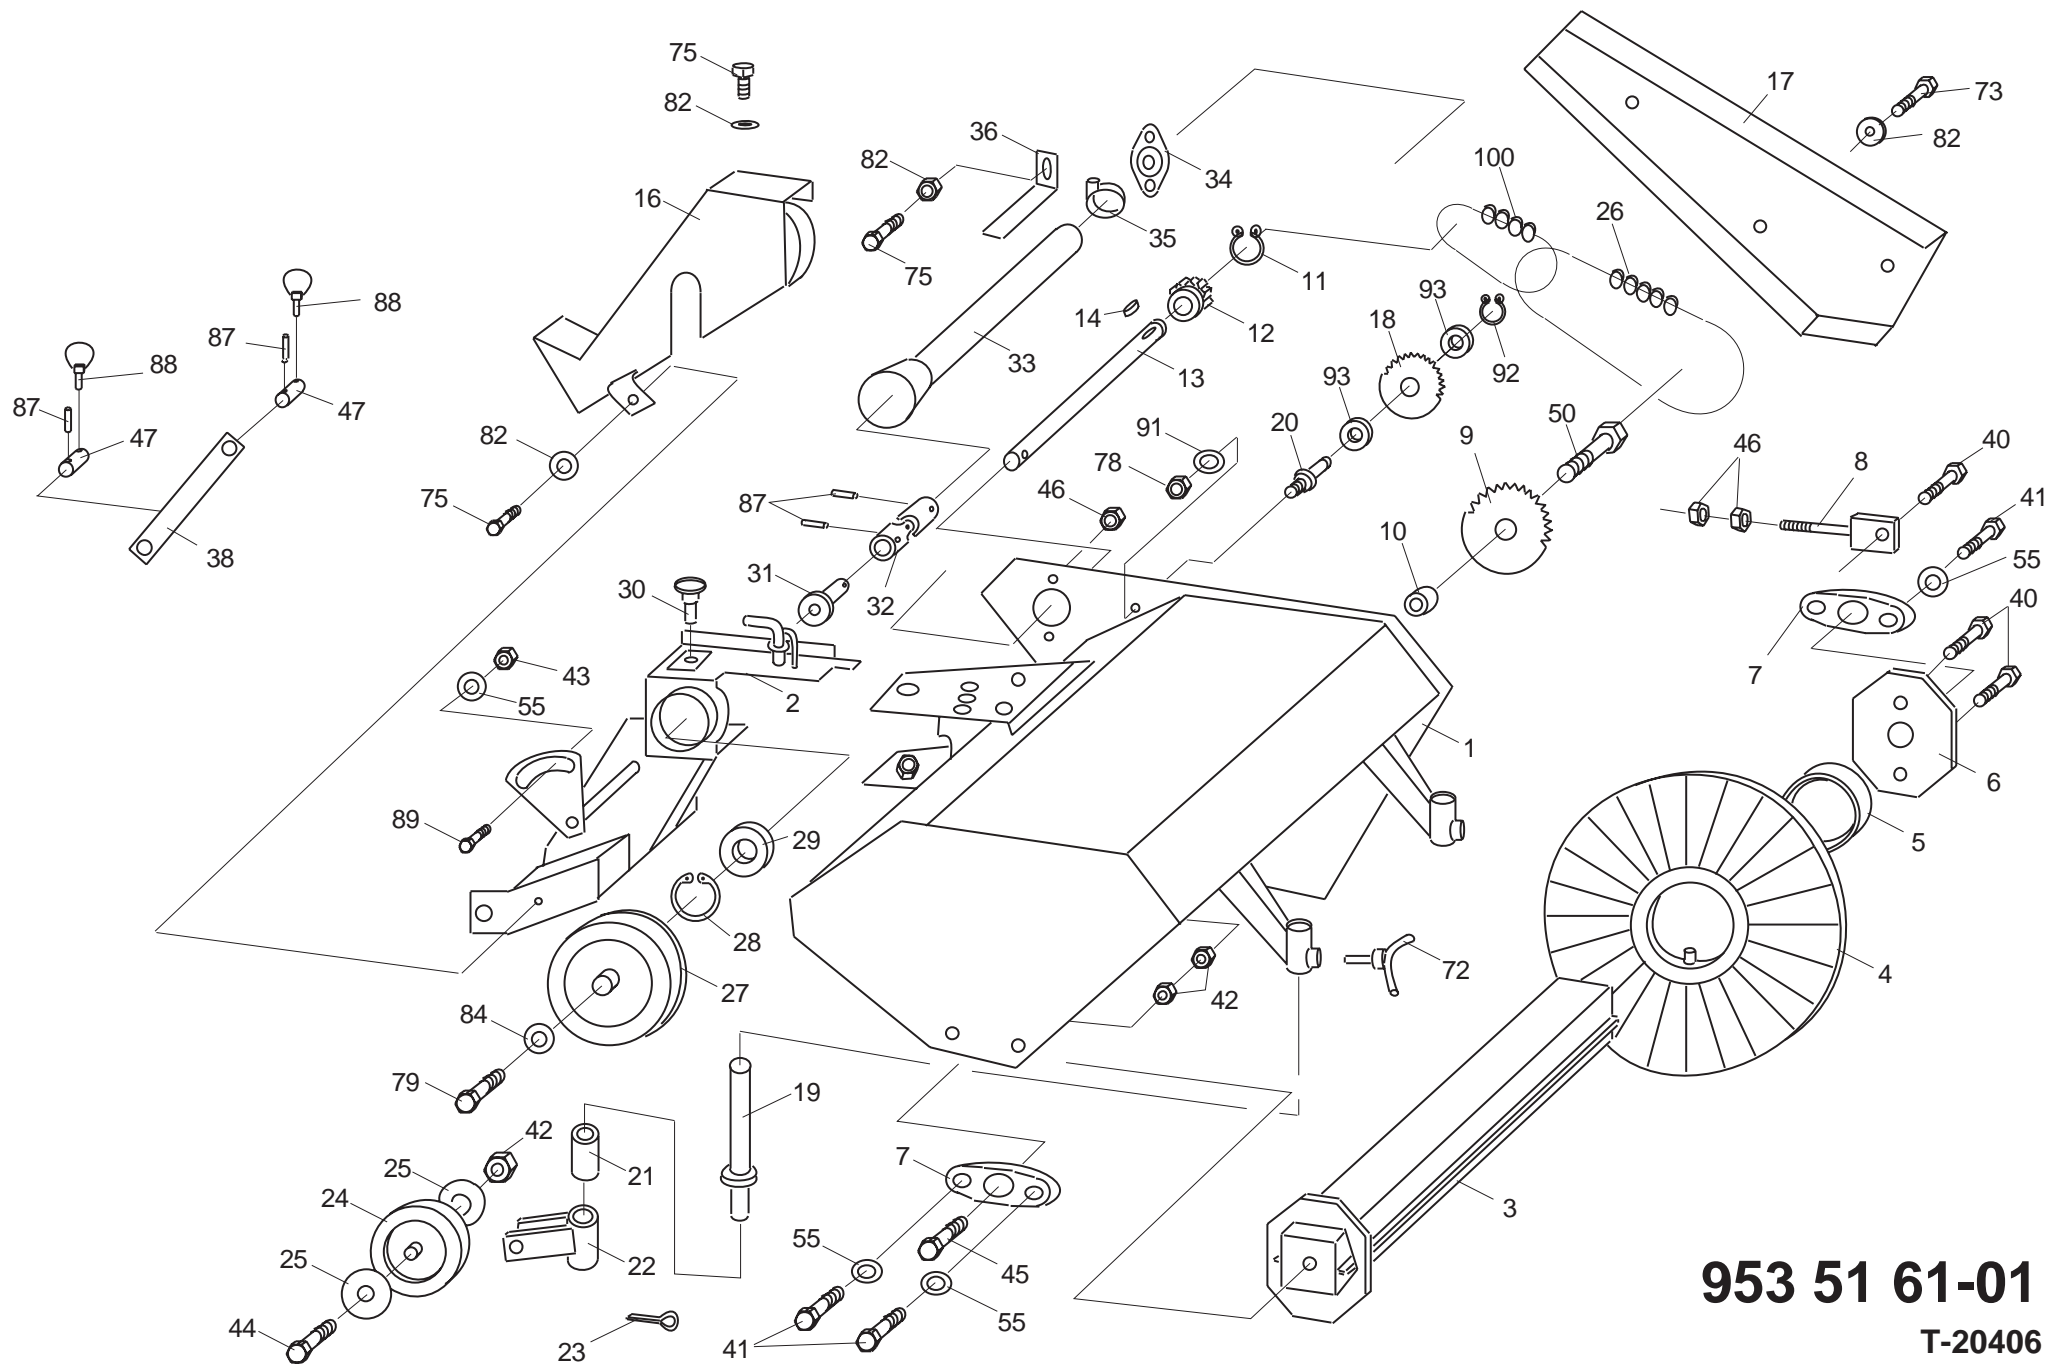

953 51 61-01

T-20406